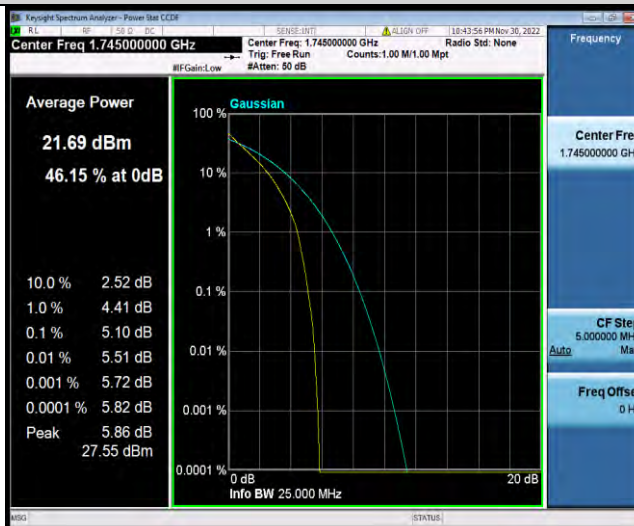

Band66-15MHz-QPSK-132597-1RB#0