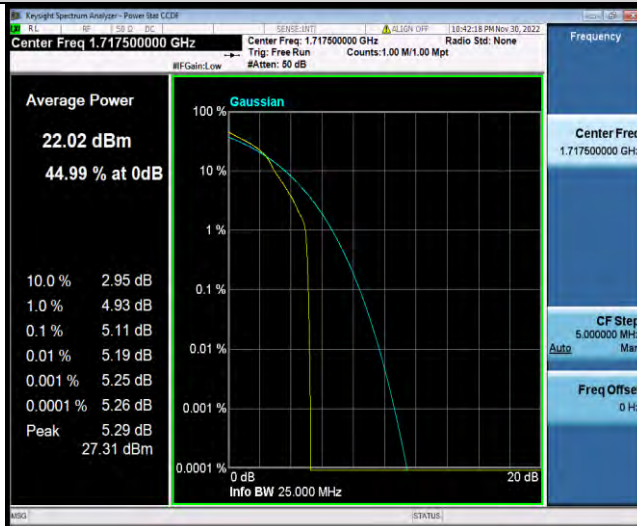

BUREAU
VERITAS

Test Report No.: W7L-P23030016RF07

Band66-15MHz-QPSK-132322-75RB#0

Band66-15MHz-QPSK-132597-1RB#0

Band66-15MHz-QPSK-132597-75RB#0

BUREAU VERITAS

Test Report No.: W7L-P23030016RF07

Band66-15MHz-16QAM-132047-1RB#0