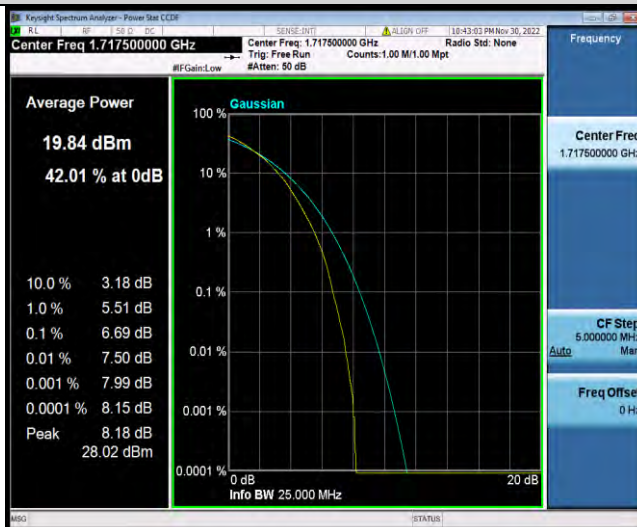

BUREAU VERITAS

Test Report No.: W7L-P23030016RF07

Band66-15MHz-64QAM-132047-1RB#0

Band66-15MHz-64QAM-132047-75RB#0

Band66-15MHz-64QAM-132322-1RB#0

BUREAU VERITAS

Test Report No.: W7L-P23030016RF07

Band66-15MHz-64QAM-132322-75RB#0