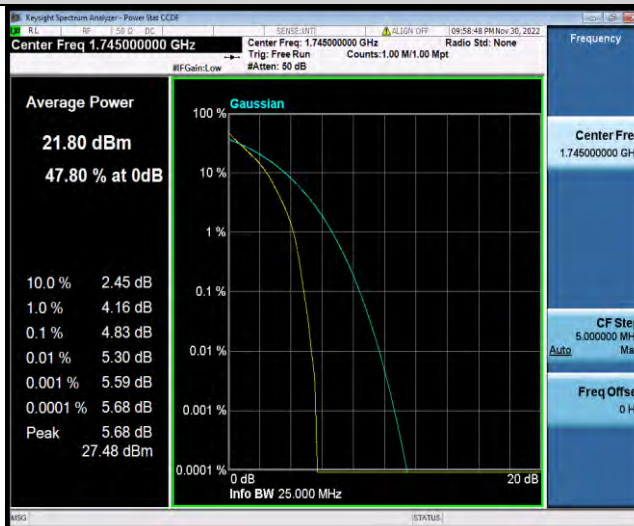

Band66-5MHz-QPSK-132647-1RB#0