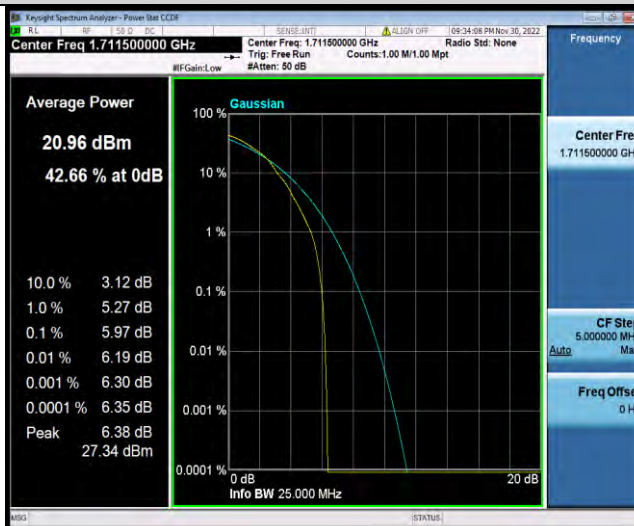

Band66-3MHz-16QAM-132657-15RB#0

BUREAU VERITAS

Test Report No.: W7L-P23030016RF07

Band66-3MHz-64QAM-131987-1RB#0

Band66-3MHz-64QAM-131987-15RB#0

Band66-3MHz-64QAM-132322-1RB#0

BUREAU VERITAS

Test Report No.: W7L-P23030016RF07