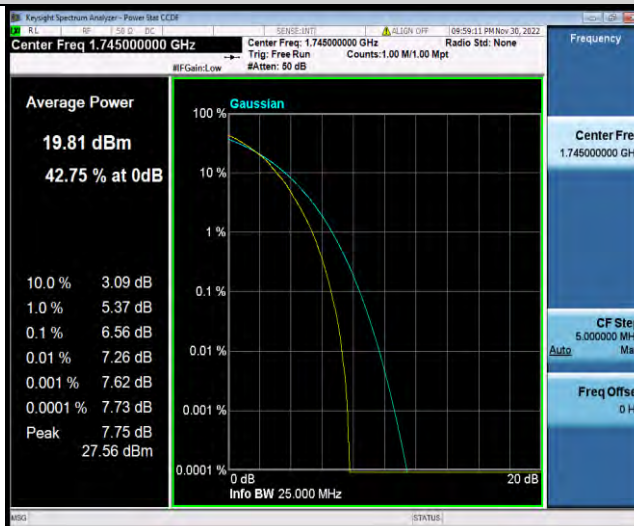

BUREAU
VERITAS

Test Report No.: W7L-P23030016RF07

Band66-5MHz-64QAM-131997-1RB#0

Band66-5MHz-64QAM-131997-25RB#0

Band66-5MHz-64QAM-132322-1RB#0

BUREAU VERITAS

Test Report No.: W7L-P23030016RF07

Band66-5MHz-64QAM-132322-25RB#0