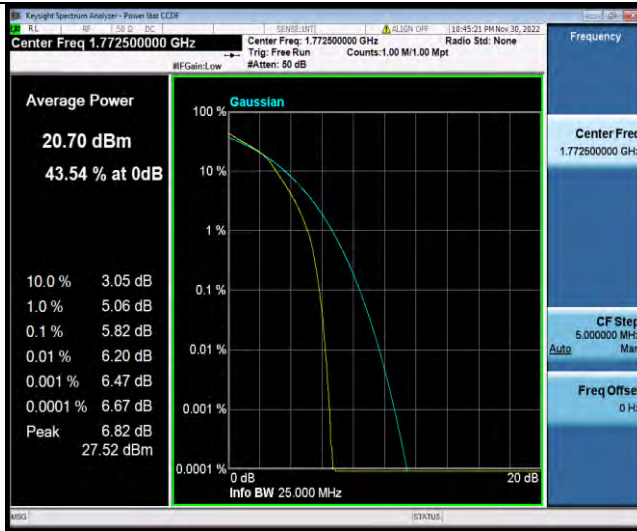

BUREAU VERITAS

Test Report No.: W7L-P23030016RF07

Band66-15MHz-64QAM-132047-1RB#0