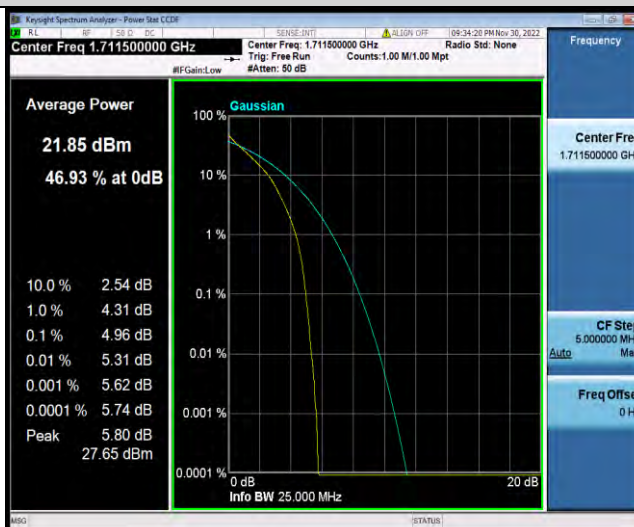

Band66-1.4MHz-64QAM-132322-6RB#0

Band66-1.4MHz-64QAM-132665-1RB#0

Band66-1.4MHz-64QAM-132665-6RB#0

BUREAU VERITAS

Test Report No.: W7L-P23030016RF07

Band66-3MHz-QPSK-131987-1RB#0

Band66-3MHz-QPSK-131987-15RB#0