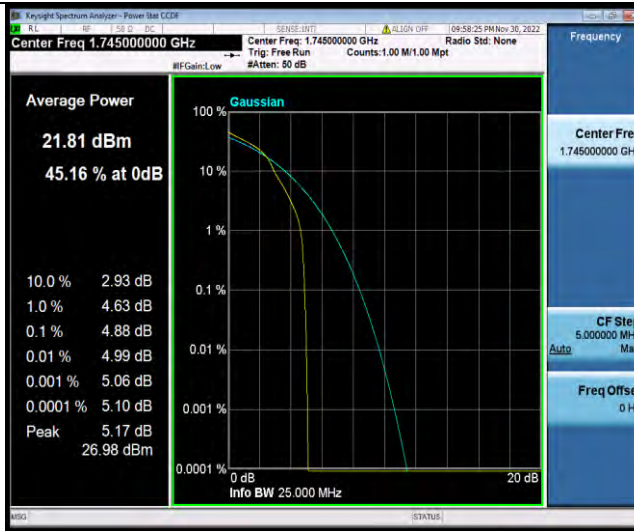

Band66-5MHz-16QAM-131997-25RB#0

Band66-5MHz-16QAM-132322-1RB#0

BUREAU VERITAS

Test Report No.: W7L-P23030016RF07

Band66-5MHz-16QAM-132322-25RB#0

Band66-5MHz-16QAM-132647-1RB#0

Band66-5MHz-16QAM-132647-25RB#0