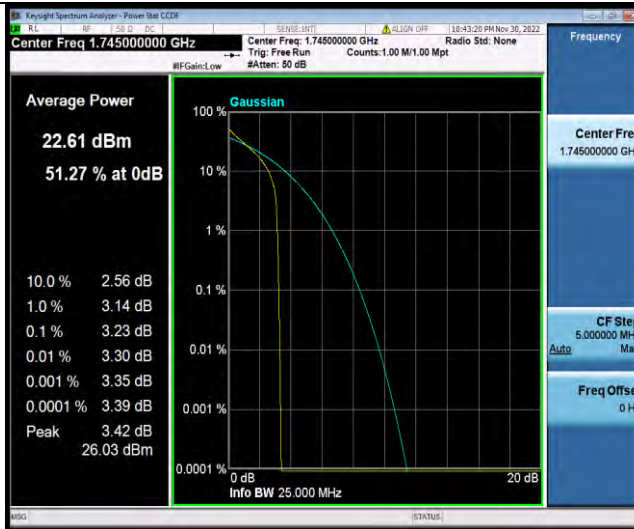

BUREAU
VERITAS

Test Report No.: W7L-P23030016RF07

Band66-15MHz-QPSK-132322-75RB#0