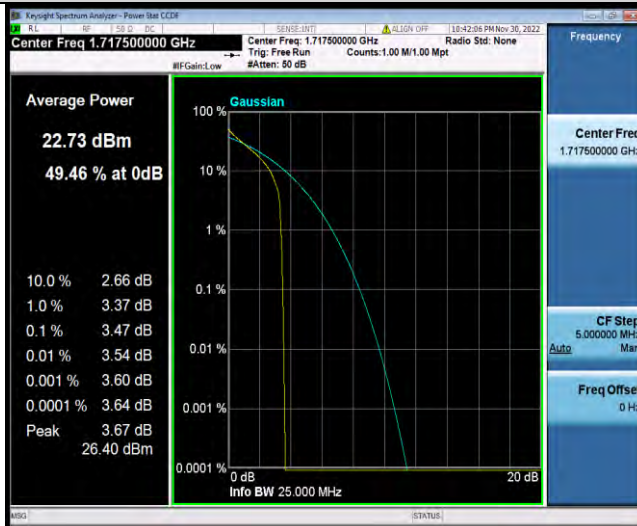

Band66-10MHz-64QAM-132622-1RB#0

Band66-10MHz-64QAM-132622-50RB#0

BUREAU VERITAS

Test Report No.: W7L-P23030016RF07

Band66-15MHz-QPSK-132047-1RB#0

Band66-15MHz-QPSK-132047-75RB#0

Band66-15MHz-QPSK-132322-1RB#0