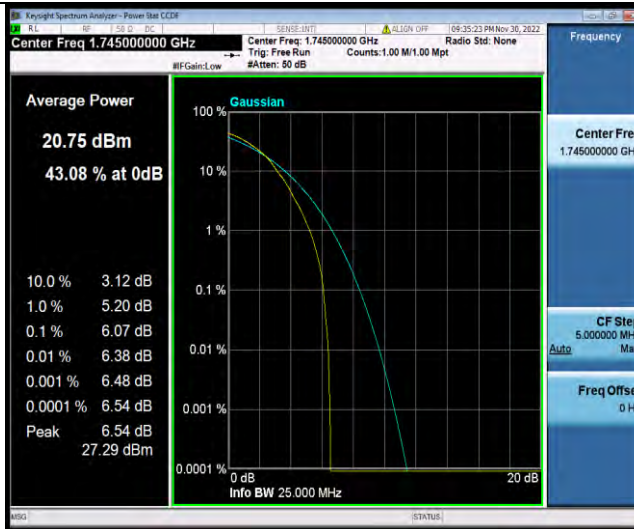

Band66-3MHz-16QAM-132657-15RB#0

BUREAU VERITAS

Test Report No.: W7L-P23030016RF07

Band66-3MHz-64QAM-131987-1RB#0

Band66-3MHz-64QAM-131987-15RB#0

Band66-3MHz-64QAM-132322-1RB#0

BUREAU VERITAS

Test Report No.: W7L-P23030016RF07