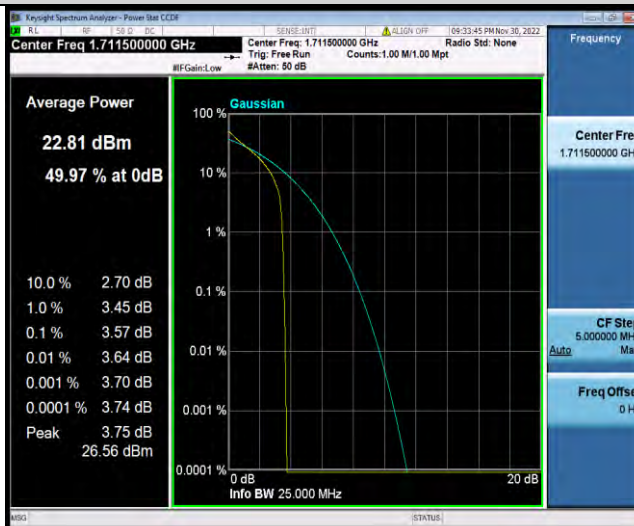

Band66-1.4MHz-64QAM-132322-6RB#0

Band66-1.4MHz-64QAM-132665-1RB#0

Band66-1.4MHz-64QAM-132665-6RB#0

BUREAU VERITAS

Test Report No.: W7L-P23030016RF07

Band66-3MHz-QPSK-131987-1RB#0

Band66-3MHz-QPSK-131987-15RB#0