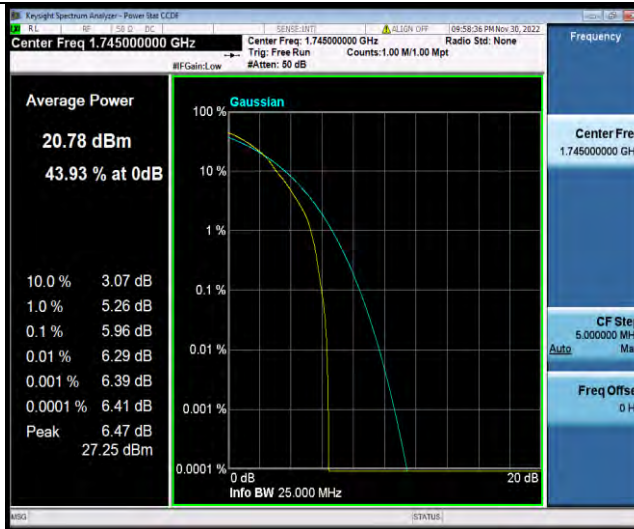

BUREAU
VERITAS

Test Report No.: W7L-P23030016RF07

Band66-5MHz-64QAM-131997-1RB#0

Band66-5MHz-64QAM-131997-25RB#0

Band66-5MHz-64QAM-132322-1RB#0

BUREAU VERITAS

Test Report No.: W7L-P23030016RF07

Band66-5MHz-64QAM-132322-25RB#0