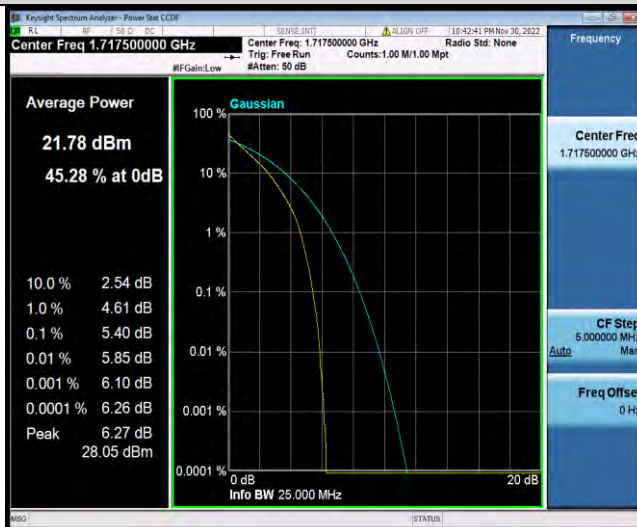

Band66-10MHz-64QAM-132622-1RB#0

Band66-10MHz-64QAM-132622-50RB#0

BUREAU VERITAS

Test Report No.: W7L-P23030016RF07

Band66-15MHz-QPSK-132047-1RB#0

Band66-15MHz-QPSK-132047-75RB#0

Band66-15MHz-QPSK-132322-1RB#0