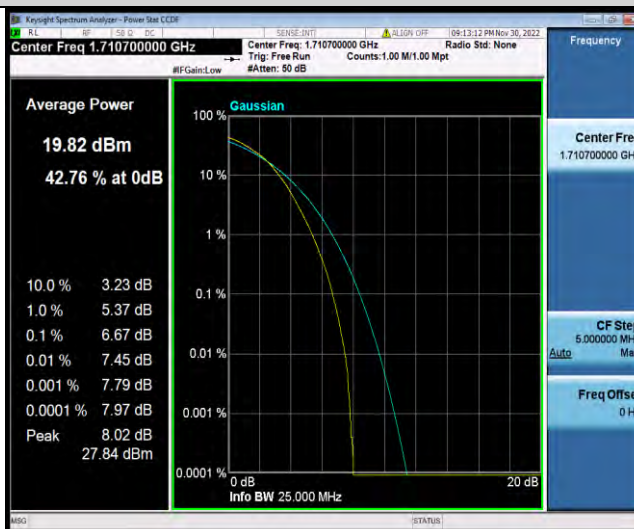

Band66-1.4MHz-16QAM-132665-6RB#0

BUREAU VERITAS

Test Report No.: W7L-P23030016RF07

Band66-1.4MHz-64QAM-131979-1RB#0

Band66-1.4MHz-64QAM-131979-6RB#0

Band66-1.4MHz-64QAM-132322-1RB#0

BUREAU VERITAS

Test Report No.: W7L-P23030016RF07