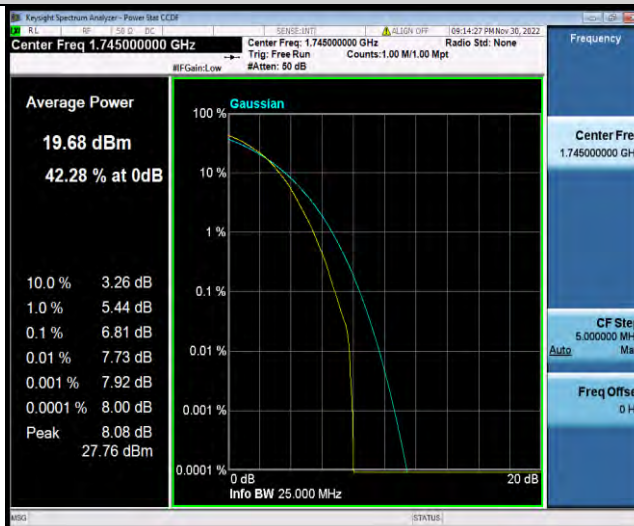

Band66-1.4MHz-64QAM-132665-1RB#0