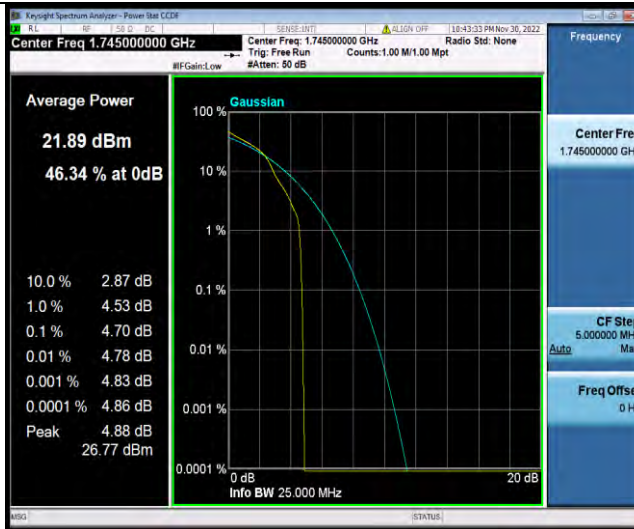

Band66-15MHz-16QAM-132047-75RB#0

Band66-15MHz-16QAM-132322-1RB#0

BUREAU VERITAS

Test Report No.: W7L-P23030016RF07

Band66-15MHz-16QAM-132322-75RB#0

Band66-15MHz-16QAM-132597-1RB#0

Band66-15MHz-16QAM-132597-75RB#0