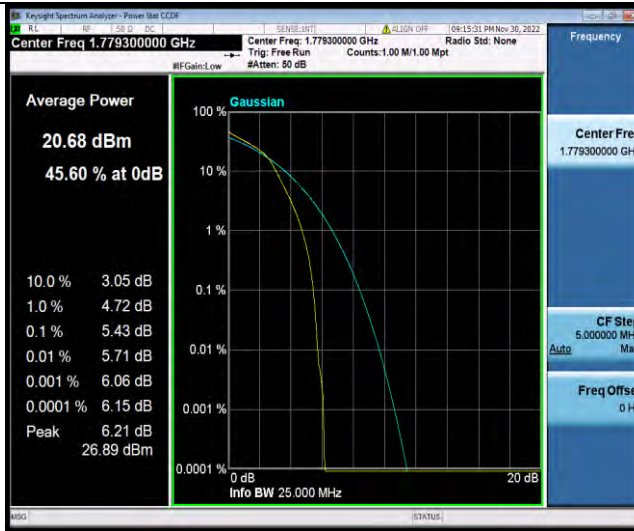

BUREAU VERITAS

Test Report No.: W7L-P23030016RF07

Band66-1.4MHz-64QAM-131979-1RB#0