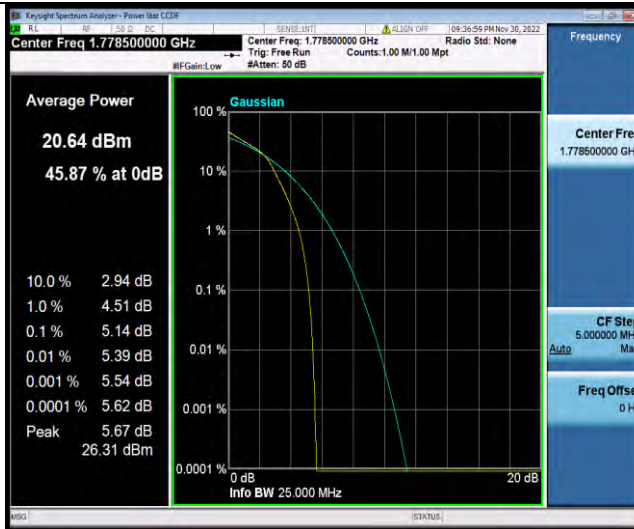

BUREAU VERITAS

Test Report No.: W7L-P23030016RF07

Band66-3MHz-64QAM-131987-1RB#0