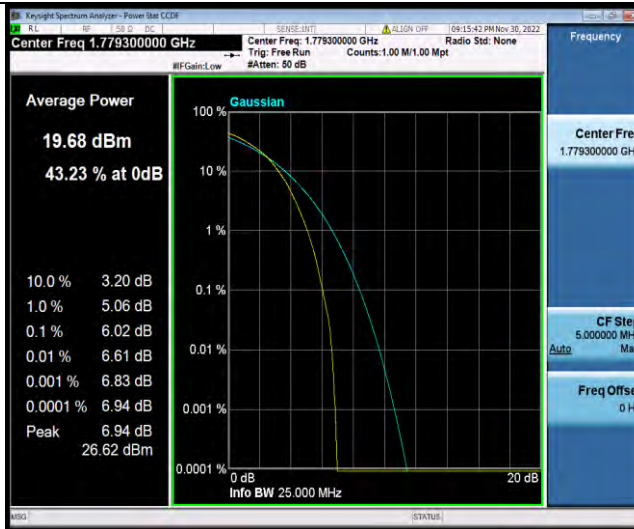

Band66-1.4MHz-64QAM-132322-6RB#0

Band66-1.4MHz-64QAM-132665-1RB#0

Band66-1.4MHz-64QAM-132665-6RB#0

BUREAU VERITAS

Test Report No.: W7L-P23030016RF07

Band66-3MHz-QPSK-131987-1RB#0

Band66-3MHz-QPSK-131987-15RB#0