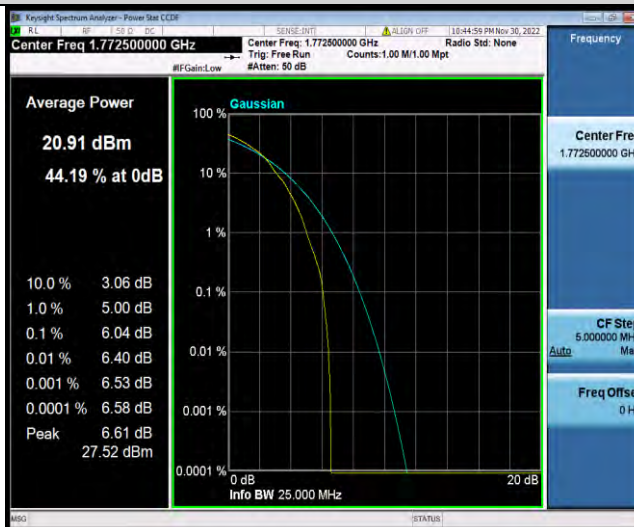

Band66-15MHz-64QAM-132597-75RB#0