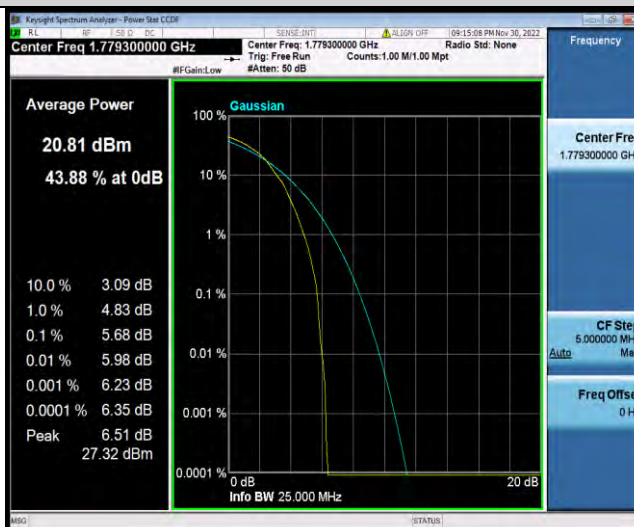

Band66-1.4MHz-64QAM-132665-6RB#0