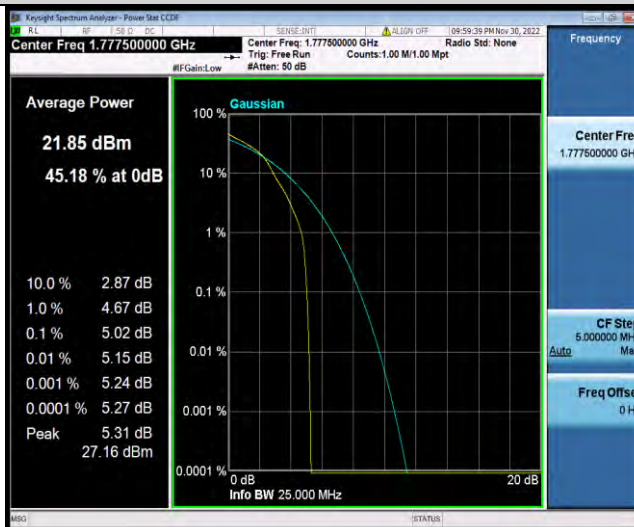

Band66-5MHz-16QAM-131997-25RB#0

Band66-5MHz-16QAM-132322-1RB#0

BUREAU VERITAS

Test Report No.: W7L-P23030016RF07

Band66-5MHz-16QAM-132322-25RB#0

Band66-5MHz-16QAM-132647-1RB#0

Band66-5MHz-16QAM-132647-25RB#0