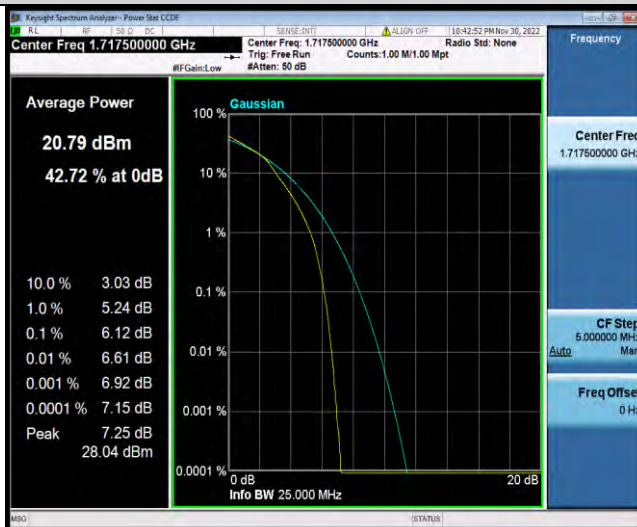

Band66-15MHz-16QAM-132322-1RB#0