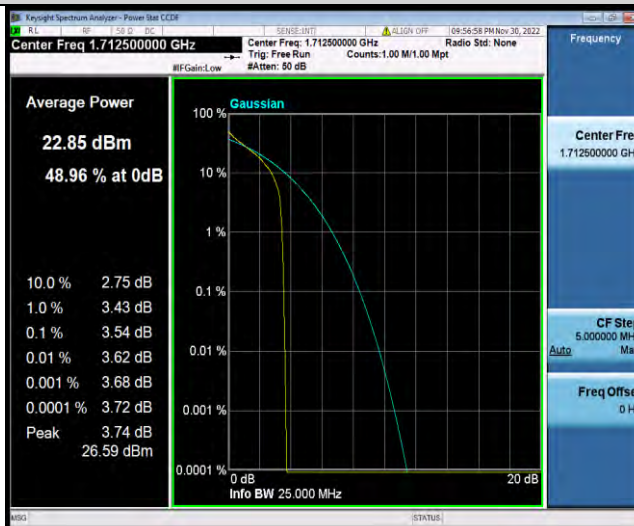

Band66-3MHz-64QAM-132322-15RB#0

Band66-3MHz-64QAM-132657-1RB#0

Band66-3MHz-64QAM-132657-15RB#0

BUREAU VERITAS

Test Report No.: W7L-P23030016RF07

Band66-5MHz-QPSK-131997-1RB#0

Band66-5MHz-QPSK-131997-25RB#0

Band66-5MHz-QPSK-132322-1RB#0