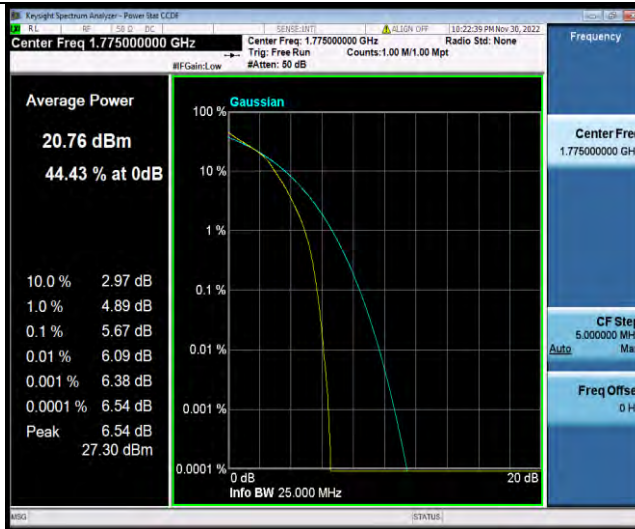

BUREAU VERITAS

Test Report No.: W7L-P23030016RF07

Band66-10MHz-64QAM-132022-1RB#0