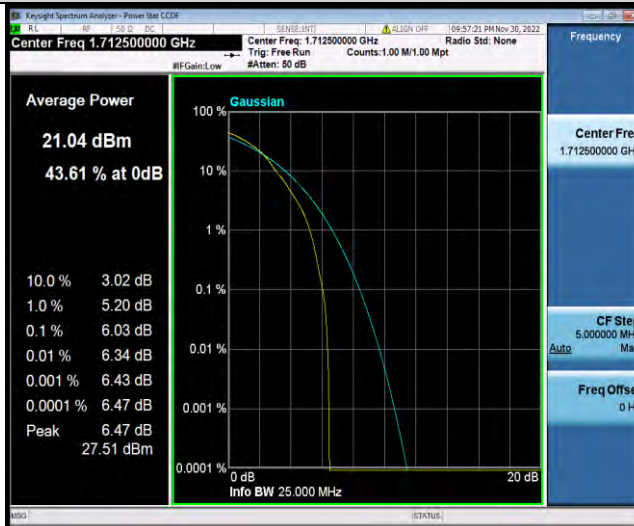

Band66-5MHz-64QAM-131997-25RB#0