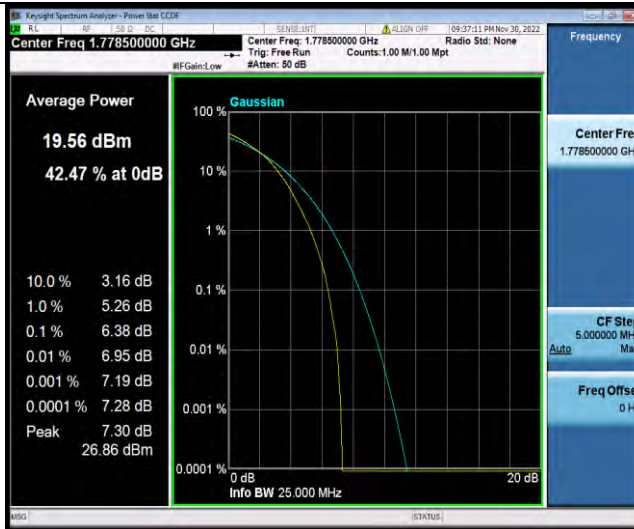

Band66-3MHz-64QAM-132322-15RB#0

Band66-3MHz-64QAM-132657-1RB#0

Band66-3MHz-64QAM-132657-15RB#0

BUREAU VERITAS

Test Report No.: W7L-P23030016RF07

Band66-5MHz-QPSK-131997-1RB#0

Band66-5MHz-QPSK-131997-25RB#0

Band66-5MHz-QPSK-132322-1RB#0