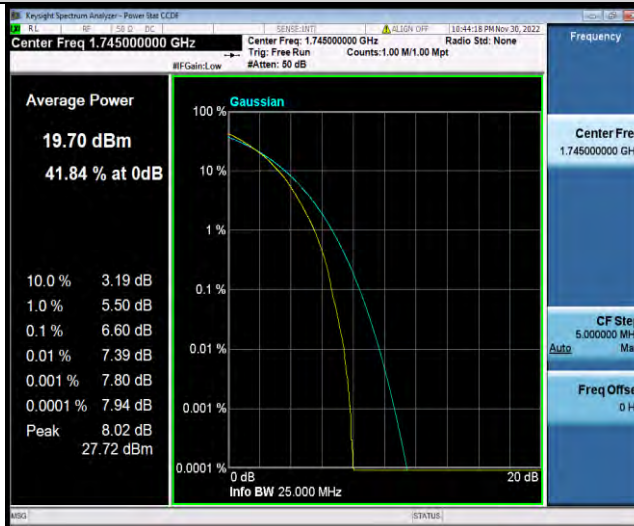

BUREAU VERITAS

Test Report No.: W7L-P23030016RF07

Band66-15MHz-64QAM-132047-1RB#0

Band66-15MHz-64QAM-132047-75RB#0

Band66-15MHz-64QAM-132322-1RB#0

BUREAU VERITAS

Test Report No.: W7L-P23030016RF07

Band66-15MHz-64QAM-132322-75RB#0