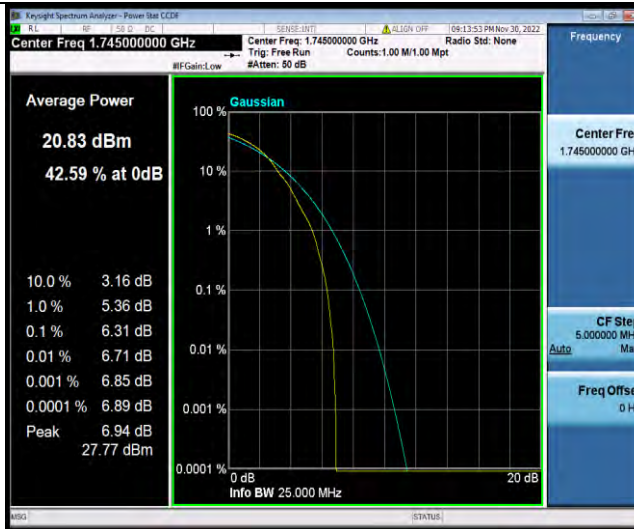

Band66-1.4MHz-16QAM-132665-6RB#0

BUREAU VERITAS

Test Report No.: W7L-P23030016RF07

Band66-1.4MHz-64QAM-131979-1RB#0

Band66-1.4MHz-64QAM-131979-6RB#0

Band66-1.4MHz-64QAM-132322-1RB#0

BUREAU VERITAS

Test Report No.: W7L-P23030016RF07