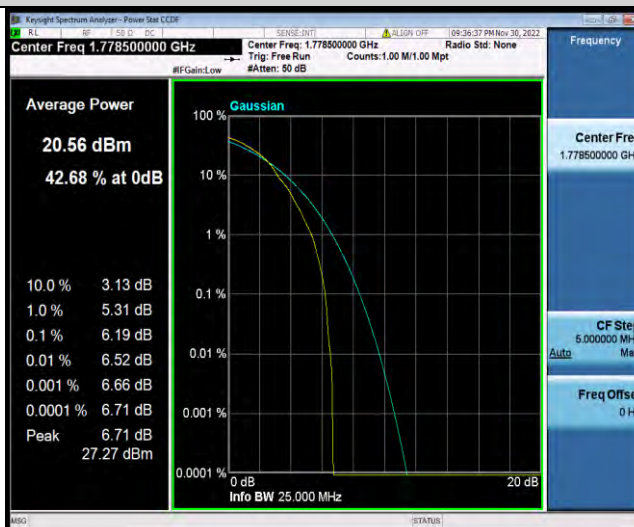

Band66-3MHz-64QAM-132657-15RB#0