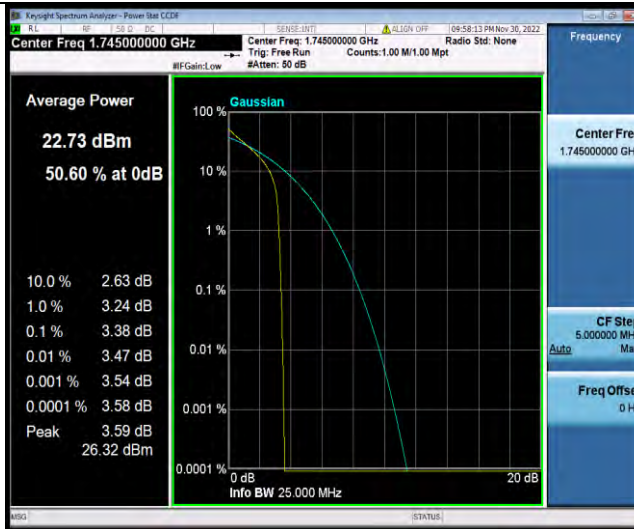

BUREAU VERITAS

Test Report No.: W7L-P23030016RF07

Band66-5MHz-QPSK-132322-25RB#0