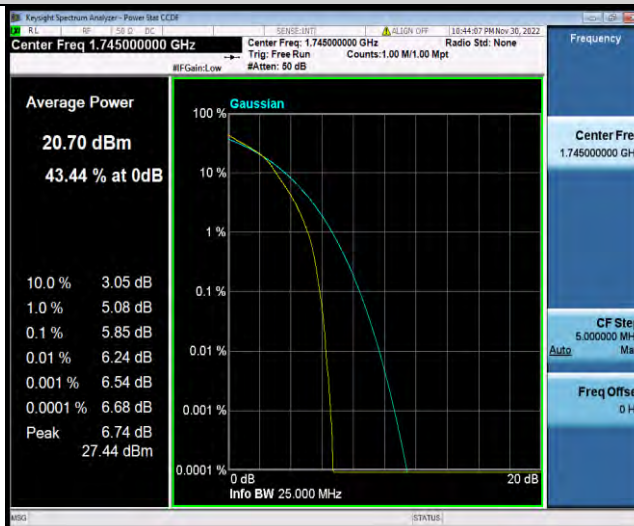

Band66-15MHz-16QAM-132047-75RB#0

Band66-15MHz-16QAM-132322-1RB#0

BUREAU VERITAS

Test Report No.: W7L-P23030016RF07

Band66-15MHz-16QAM-132322-75RB#0

Band66-15MHz-16QAM-132597-1RB#0

Band66-15MHz-16QAM-132597-75RB#0