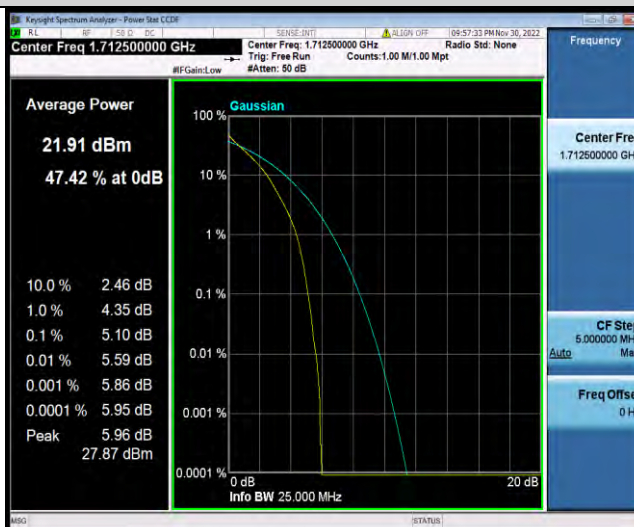

Band66-3MHz-64QAM-132322-15RB#0

Band66-3MHz-64QAM-132657-1RB#0

Band66-3MHz-64QAM-132657-15RB#0

BUREAU VERITAS

Test Report No.: W7L-P23030016RF07

Band66-5MHz-QPSK-131997-1RB#0

Band66-5MHz-QPSK-131997-25RB#0

Band66-5MHz-QPSK-132322-1RB#0