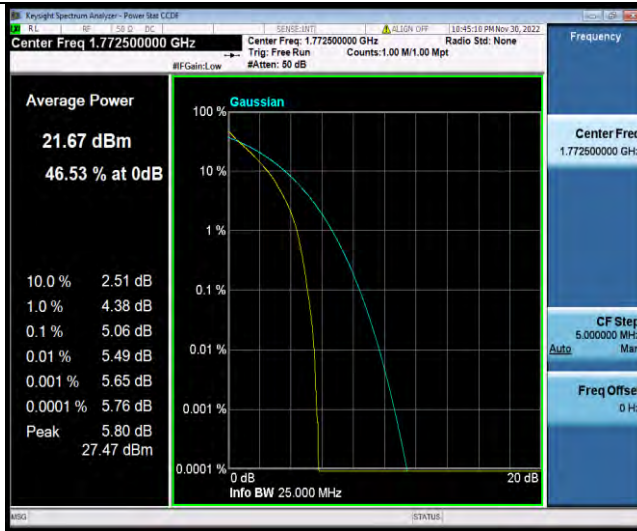

BUREAU
VERITAS

Test Report No.: W7L-P23030016RF07

Band66-15MHz-QPSK-132322-75RB#0

Band66-15MHz-QPSK-132597-1RB#0

Band66-15MHz-QPSK-132597-75RB#0

BUREAU VERITAS

Test Report No.: W7L-P23030016RF07

Band66-15MHz-16QAM-132047-1RB#0