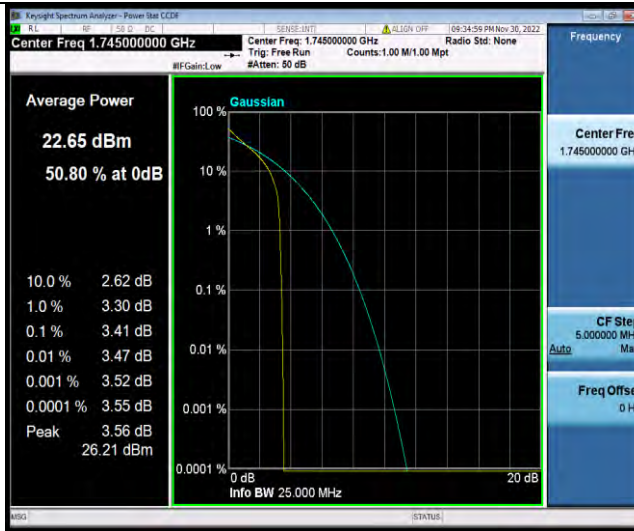

BUREAU VERITAS

Test Report No.: W7L-P23030016RF07

Band66-3MHz-QPSK-132322-15RB#0