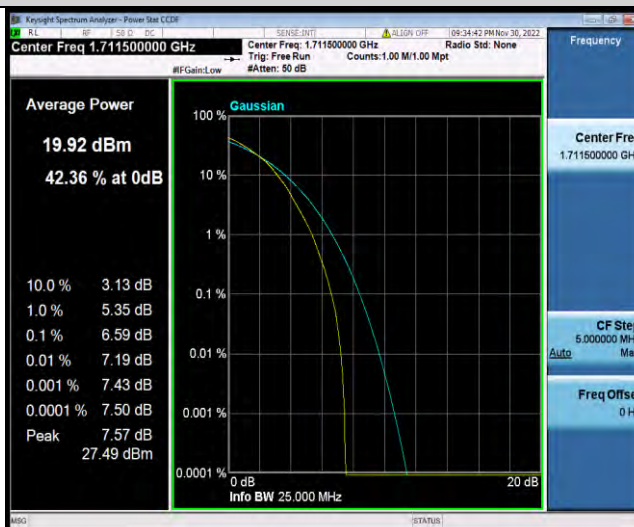

Band66-3MHz-16QAM-132657-15RB#0

BUREAU VERITAS

Test Report No.: W7L-P23030016RF07

Band66-3MHz-64QAM-131987-1RB#0

Band66-3MHz-64QAM-131987-15RB#0

Band66-3MHz-64QAM-132322-1RB#0

BUREAU VERITAS

Test Report No.: W7L-P23030016RF07