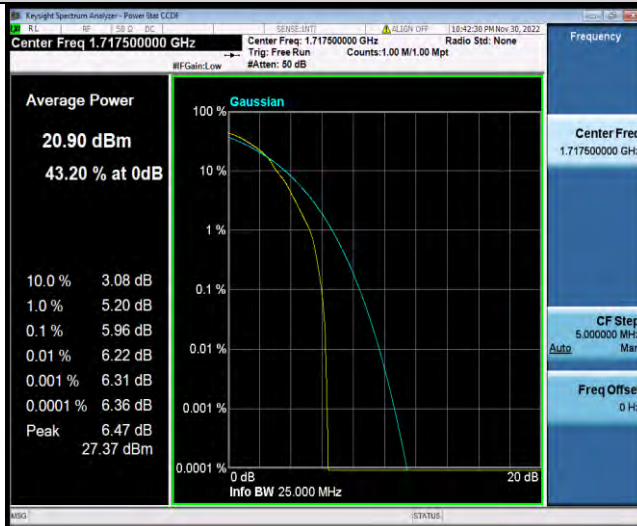

Band66-15MHz-64QAM-132047-75RB#0