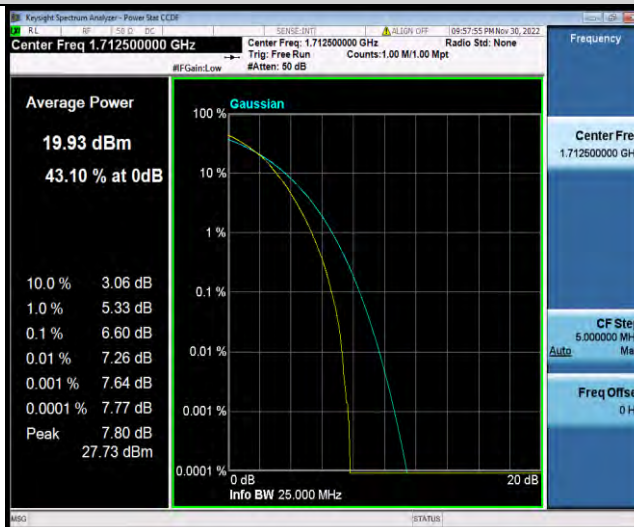

BUREAU
VERITAS

Test Report No.: W7L-P23030016RF07

Band66-5MHz-64QAM-131997-1RB#0

Band66-5MHz-64QAM-131997-25RB#0

Band66-5MHz-64QAM-132322-1RB#0

BUREAU VERITAS

Test Report No.: W7L-P23030016RF07

Band66-5MHz-64QAM-132322-25RB#0