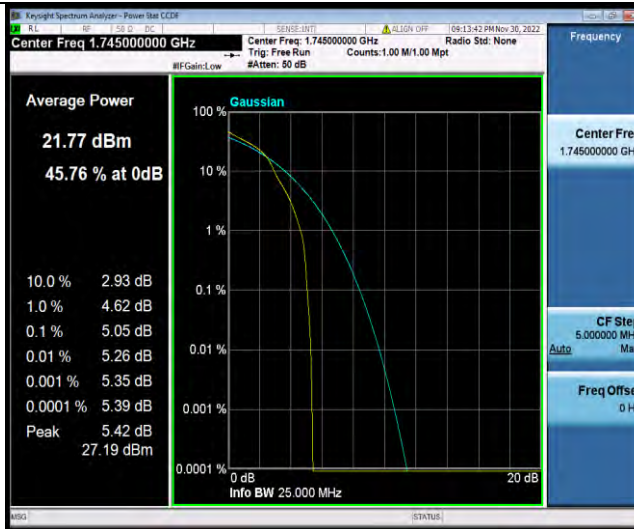

BUREAU VERITAS

Test Report No.: W7L-P23030016RF07

Band66-1.4MHz-16QAM-132322-6RB#0