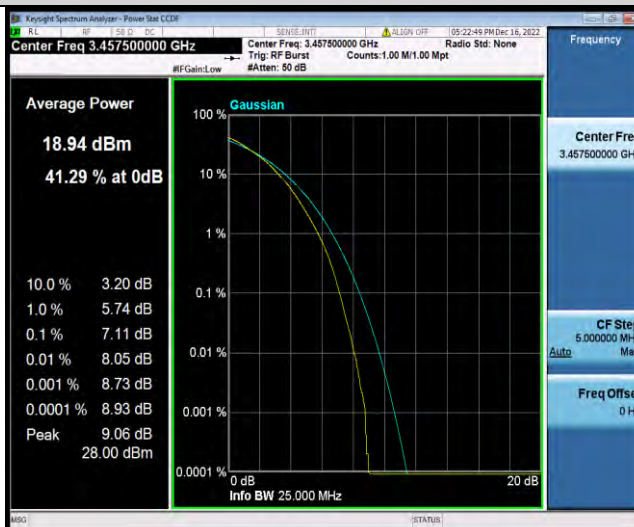

Band42-15MHz-64QAM-42590-1RB#0