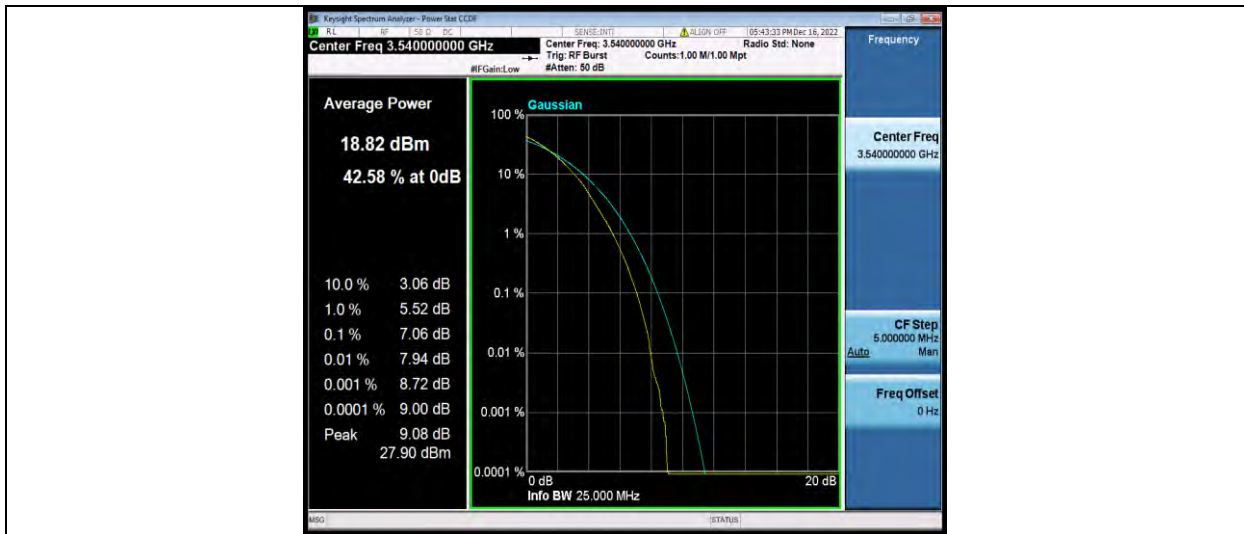

BUREAU
VERITAS

Test Report No.: W7L-P23030016RF07

Test Report No.: W7L-P23030016RF07

26DB BANDWIDTH AND OCCUPIED BANDWIDTH

Test Result

Band	Bandwidth	Modulation	Channel	RB Configuration	Occupied Bandwidth (MHz)	26dB Bandwidth (MHz)	Verdict
Band42	5MHz	QPSK	42115	25RB#0	4.5022	4.834	PASS
Band42	5MHz	QPSK	42590	25RB#0	4.4984	4.889	PASS
Band42	5MHz	QPSK	43065	25RB#0	4.5026	4.843	PASS
Band42	5MHz	16QAM	42115	25RB#0	4.4991	4.828	PASS
Band42	5MHz	16QAM	42590	25RB#0	4.4996	4.864	PASS
Band42	5MHz	16QAM	43065	25RB#0	4.4984	4.842	PASS
Band42	5MHz	64QAM	42115	25RB#0	4.4910	4.858	PASS
Band42	5MHz	64QAM	42590	25RB#0	4.5004	4.855	PASS
Band42	5MHz	64QAM	43065	25RB#0	4.5045	4.952	PASS
Band42	10MHz	QPSK	42140	50RB#0	8.9939	9.511	PASS
Band42	10MHz	QPSK	42590	50RB#0	8.9814	9.559	PASS
Band42	10MHz	QPSK	43040	50RB#0	8.9755	9.511	PASS
Band42	10MHz	16QAM	42140	50RB#0	8.9729	9.542	PASS
Band42	10MHz	16QAM	42590	50RB#0	8.9768	9.539	PASS
Band42	10MHz	16QAM	43040	50RB#0	8.9870	9.531	PASS
Band42	10MHz	64QAM	42140	50RB#0	8.9720	9.512	PASS
Band42	10MHz	64QAM	42590	50RB#0	8.9754	9.538	PASS
Band42	10MHz	64QAM	43040	50RB#0	8.9743	9.525	PASS
Band42	15MHz	QPSK	42165	75RB#0	13.470	14.26	PASS
Band42	15MHz	QPSK	42590	75RB#0	13.458	14.23	PASS
Band42	15MHz	QPSK	43015	75RB#0	13.455	14.25	PASS
Band42	15MHz	16QAM	42165	75RB#0	13.458	14.29	PASS
Band42	15MHz	16QAM	42590	75RB#0	13.461	14.25	PASS
Band42	15MHz	16QAM	43015	75RB#0	13.465	14.26	PASS
Band42	15MHz	64QAM	42165	75RB#0	13.433	14.23	PASS
Band42	15MHz	64QAM	42590	75RB#0	13.459	14.27	PASS
Band42	15MHz	64QAM	43015	75RB#0	13.460	14.22	PASS
Band42	20MHz	QPSK	42190	100RB#0	17.933	18.97	PASS
Band42	20MHz	QPSK	42590	100RB#0	17.933	18.97	PASS
Band42	20MHz	QPSK	42990	100RB#0	17.925	18.97	PASS
Band42	20MHz	16QAM	42190	100RB#0	17.918	18.96	PASS
Band42	20MHz	16QAM	42590	100RB#0	17.934	18.97	PASS
Band42	20MHz	16QAM	42990	100RB#0	17.916	18.95	PASS
Band42	20MHz	64QAM	42190	100RB#0	17.956	18.94	PASS
Band42	20MHz	64QAM	42590	100RB#0	17.957	18.99	PASS
Band42	20MHz	64QAM	42990	100RB#0	17.940	18.96	PASS