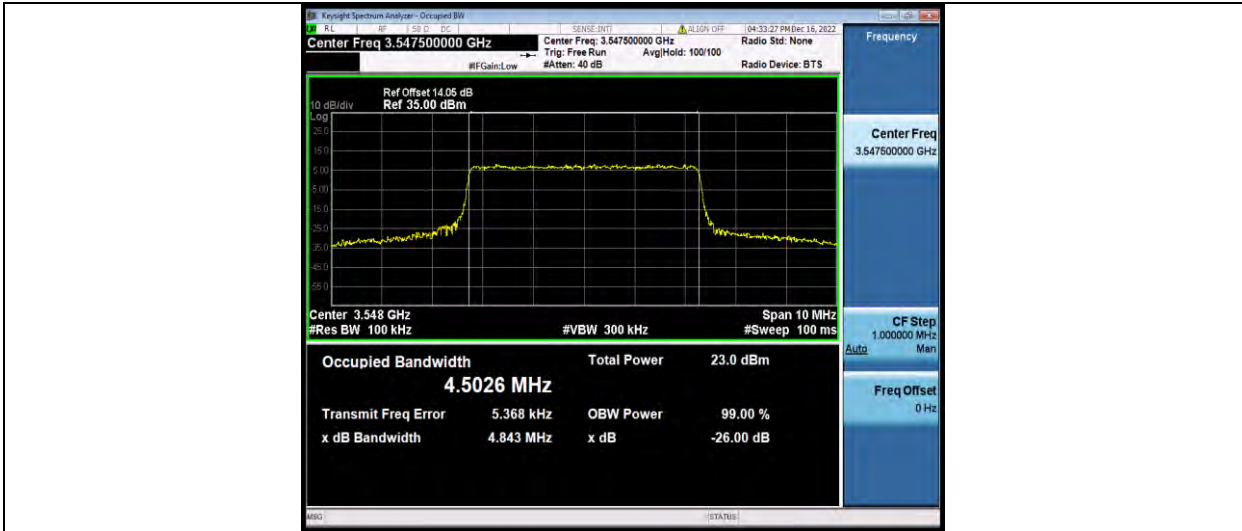

BUREAU VERITAS

Test Report No.: W7L-P23030016RF07

Band42-5MHz-16QAM-42115-25RB#0