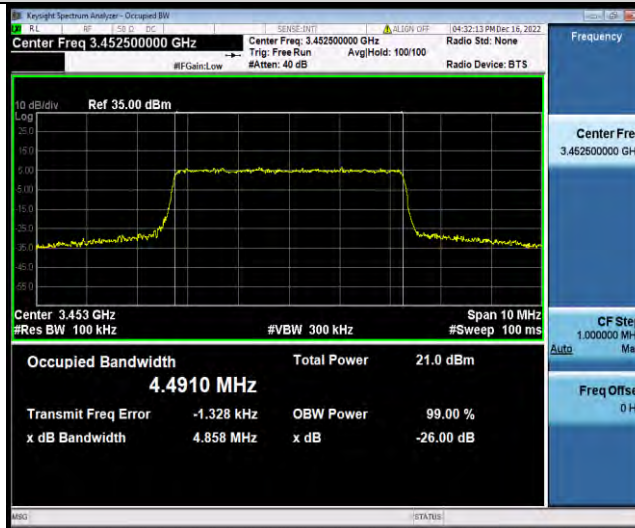

Band42-5MHz-64QAM-42590-25RB#0