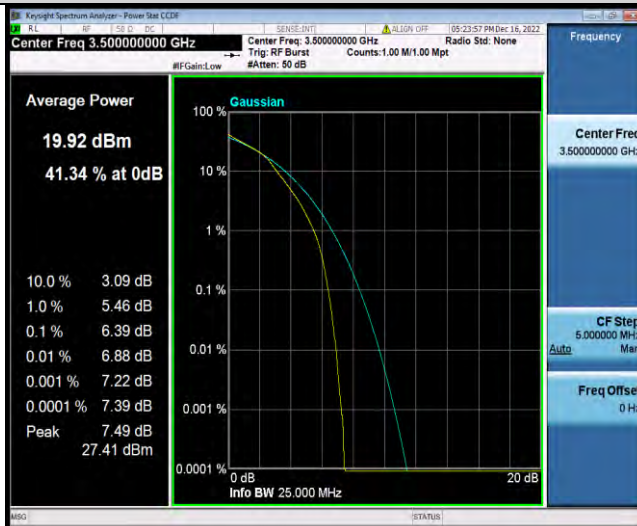

BUREAU VERITAS

Test Report No.: W7L-P23030016RF07

Band42-15MHz-16QAM-42590-75RB#0

Band42-15MHz-16QAM-43015-1RB#0

Band42-15MHz-16QAM-43015-75RB#0

BUREAU VERITAS

Test Report No.: W7L-P23030016RF07

Band42-15MHz-64QAM-42165-1RB#0