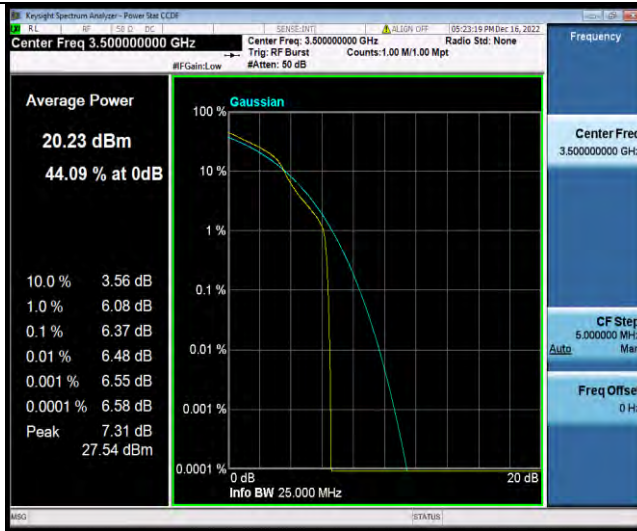

BUREAU VERITAS

Test Report No.: W7L-P23030016RF07

Band42-15MHz-16QAM-42590-75RB#0

Band42-15MHz-16QAM-43015-1RB#0

Band42-15MHz-16QAM-43015-75RB#0

BUREAU VERITAS

Test Report No.: W7L-P23030016RF07

Band42-15MHz-64QAM-42165-1RB#0