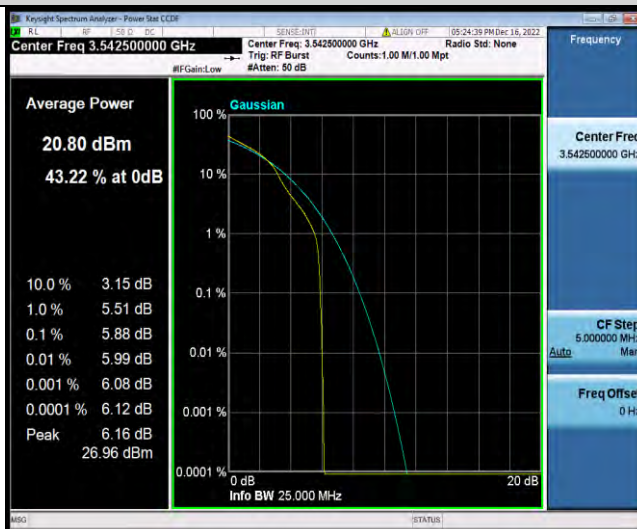

BUREAU VERITAS

Test Report No.: W7L-P23030016RF07

Band42-15MHz-16QAM-42590-75RB#0

Band42-15MHz-16QAM-43015-1RB#0

Band42-15MHz-16QAM-43015-75RB#0

BUREAU VERITAS

Test Report No.: W7L-P23030016RF07

Band42-15MHz-64QAM-42165-1RB#0