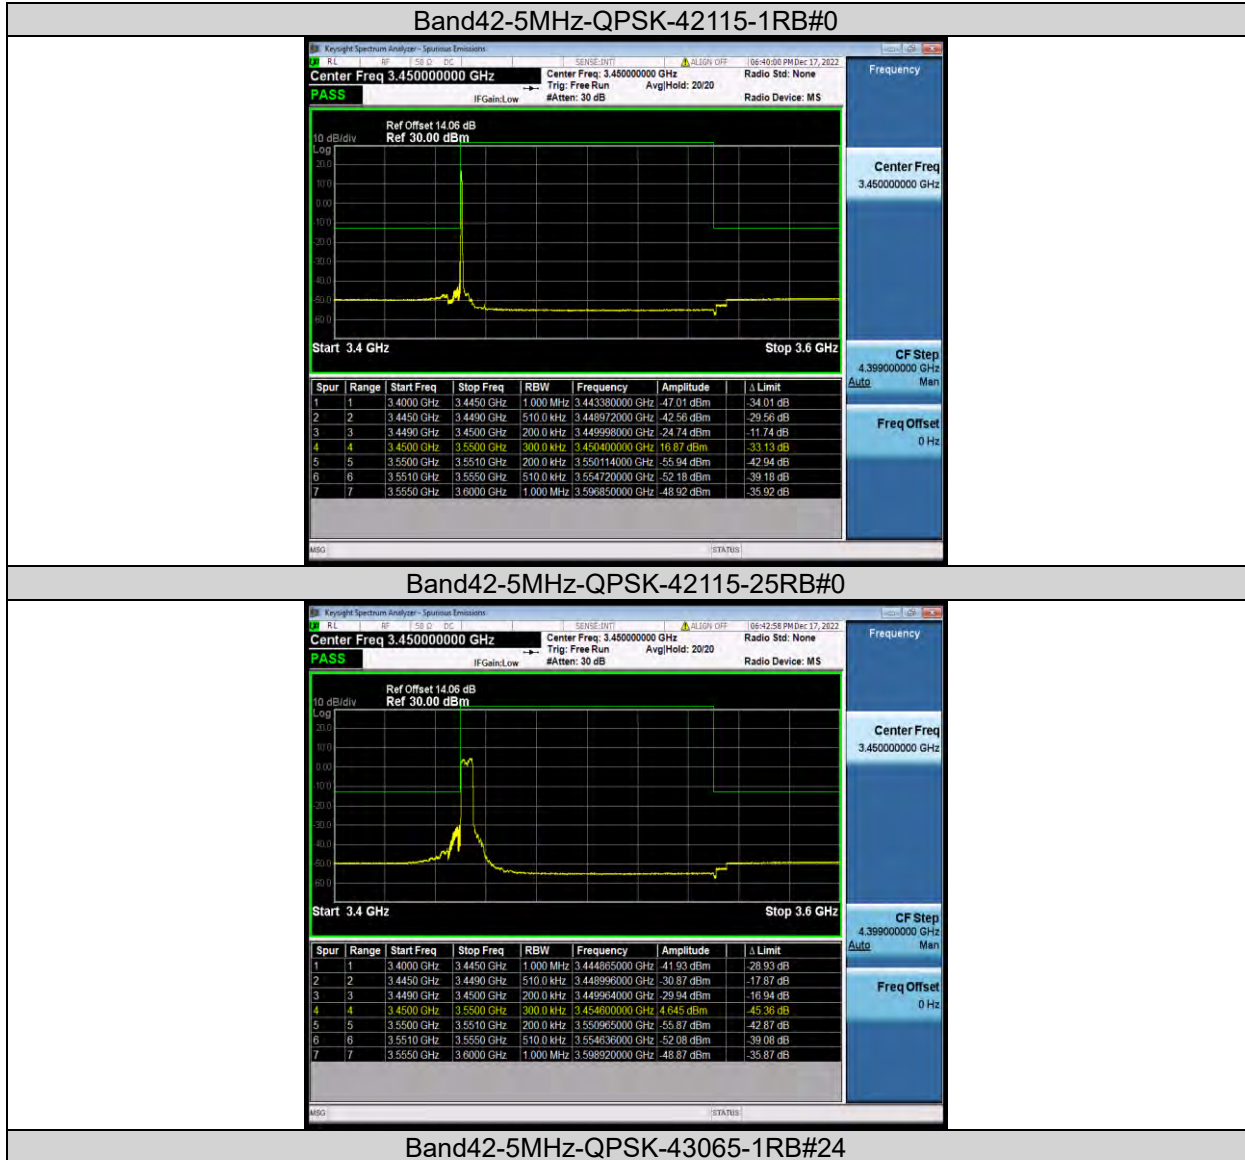

**BUREAU
VERITAS**

Test Report No.: W7L-P23030016RF07

Band42	20MHz	64QAM	42190	100RB#0	-36.06,-34.66,-38.70	PASS
Band42	20MHz	64QAM	42990	1RB#99	-45.88,-43.39,-48.21	PASS
Band42	20MHz	64QAM	42990	100RB#0	-37.00,-34.34,-32.44	PASS

Test Graphs