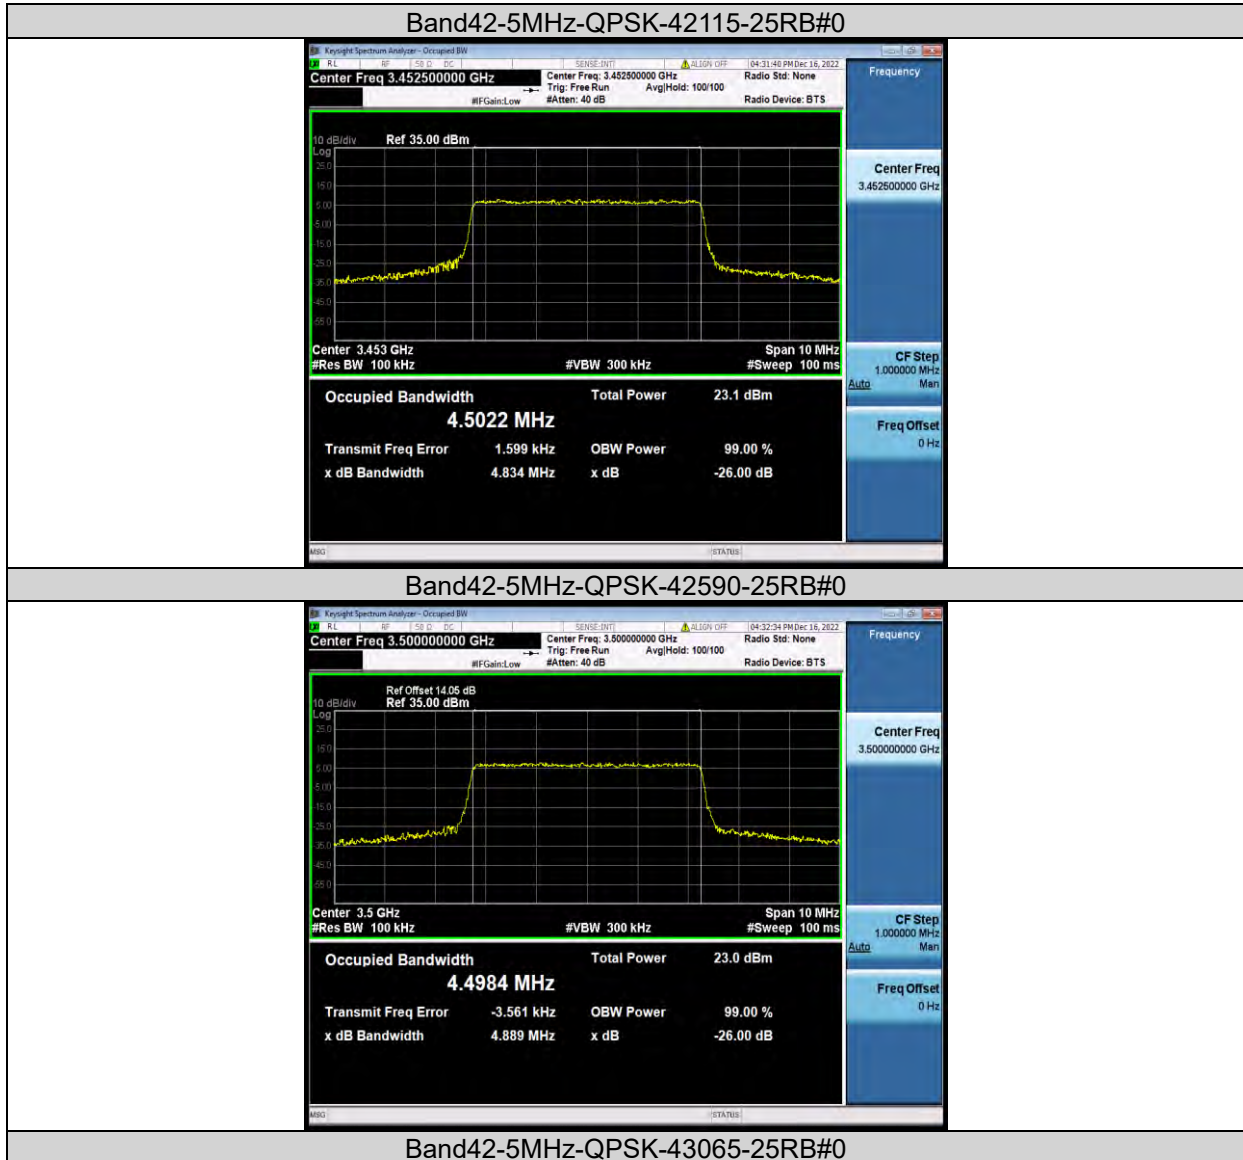

Test Graphs