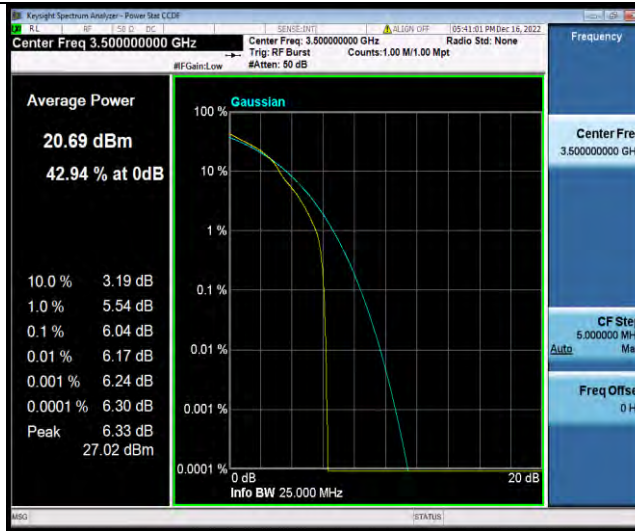

BUREAU VERITAS

Test Report No.: W7L-P23030016RF07

Band42-20MHz-16QAM-42590-100RB#0