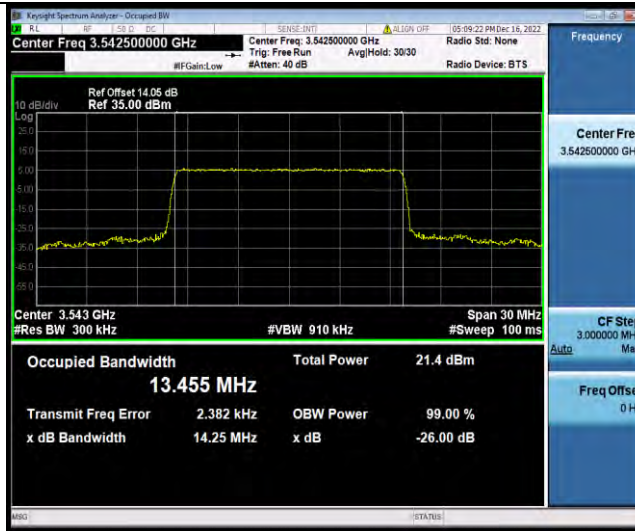

BUREAU VERITAS

Test Report No.: W7L-P23030016RF07

Band42-15MHz-16QAM-42165-75RB#0