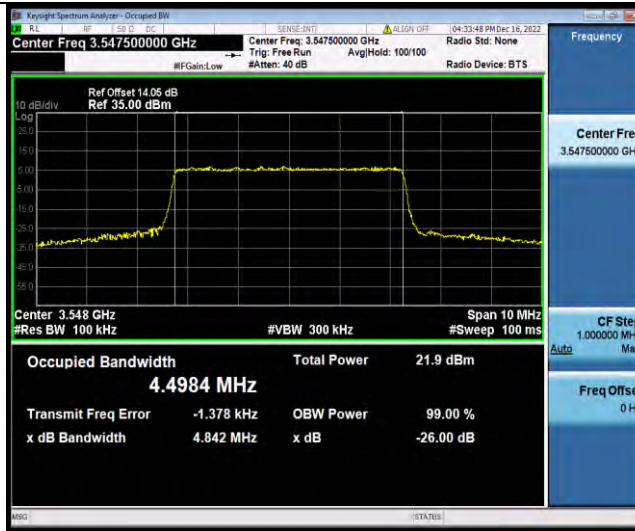

Test Graphs

BUREAU VERITAS

Test Report No.: W7L-P23030016RF07

Band42-5MHz-16QAM-42115-25RB#0

Band42-5MHz-16QAM-42590-25RB#0

Band42-5MHz-16QAM-43065-25RB#0

BUREAU VERITAS

Test Report No.: W7L-P23030016RF07