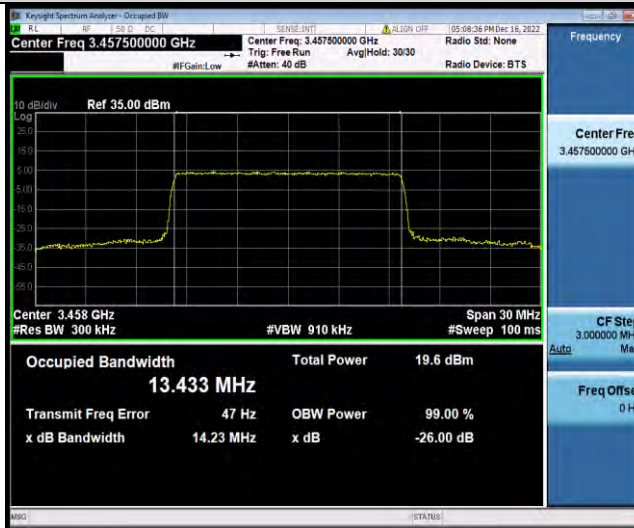

BUREAU VERITAS

Test Report No.: W7L-P23030016RF07

Band42-15MHz-16QAM-42165-75RB#0

Band42-15MHz-16QAM-42590-75RB#0

Band42-15MHz-16QAM-43015-75RB#0

BUREAU VERITAS

Test Report No.: W7L-P23030016RF07

Band42-15MHz-64QAM-42165-75RB#0