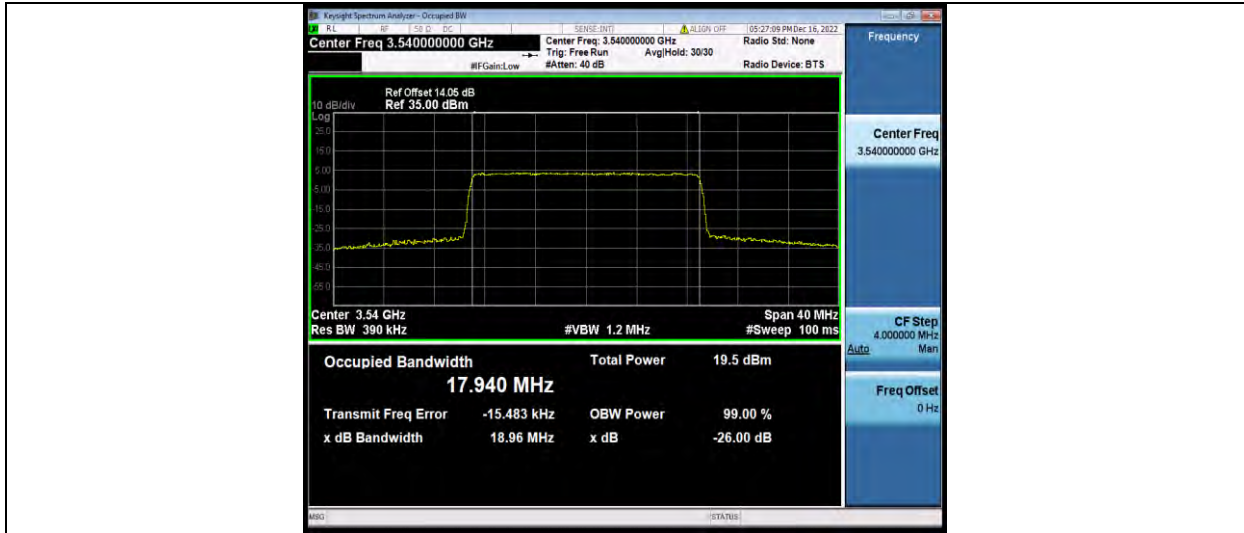

Band42-20MHz-64QAM-42590-100RB#0

Band42-20MHz-64QAM-42990-100RB#0

BUREAU VERITAS

Test Report No.: W7L-P23030016RF07

Test Report No.: W7L-P23030016RF07

BAND EDGE

Test Result

Band	Bandwidth	Modulation	Channel	RB Configuration	Result(dBm)	Verdict
Band42	5MHz	QPSK	42115	1RB#0	-47.01,-42.56,-24.74	PASS
Band42	5MHz	QPSK	42115	25RB#0	-41.93,-30.87,-29.94	PASS
Band42	5MHz	QPSK	43065	1RB#24	-27.22,-42.11,-47.22	PASS
Band42	5MHz	QPSK	43065	25RB#0	-30.31,-28.80,-41.47	PASS
Band42	5MHz	16QAM	42115	1RB#0	-47.36,-44.13,-28.02	PASS
Band42	5MHz	16QAM	42115	25RB#0	-42.65,-31.25,-31.34	PASS
Band42	5MHz	16QAM	43065	1RB#24	-28.13,-43.13,-47.25	PASS
Band42	5MHz	16QAM	43065	25RB#0	-29.55,-29.36,-41.84	PASS
Band42	5MHz	64QAM	42115	1RB#0	-48.25,-43.43,-30.91	PASS
Band42	5MHz	64QAM	42115	25RB#0	-43.40,-31.24,-31.65	PASS
Band42	5MHz	64QAM	43065	1RB#24	-28.64,-44.58,-48.23	PASS
Band42	5MHz	64QAM	43065	25RB#0	-29.95,-30.10,-41.05	PASS
Band42	10MHz	QPSK	42140	1RB#0	-47.66,-43.54,-38.66	PASS
Band42	10MHz	QPSK	42140	50RB#0	-34.85,-32.08,-33.79	PASS
Band42	10MHz	QPSK	43040	1RB#49	-37.98,-43.61,-47.78	PASS
Band42	10MHz	QPSK	43040	50RB#0	-33.01,-30.78,-32.90	PASS
Band42	10MHz	16QAM	42140	1RB#0	-47.86,-44.09,-41.74	PASS
Band42	10MHz	16QAM	42140	50RB#0	-35.01,-32.41,-35.03	PASS
Band42	10MHz	16QAM	43040	1RB#49	-40.86,-44.62,-47.96	PASS
Band42	10MHz	16QAM	43040	50RB#0	-33.34,-31.80,-33.35	PASS
Band42	10MHz	64QAM	42140	1RB#0	-48.12,-44.34,-41.25	PASS
Band42	10MHz	64QAM	42140	50RB#0	-36.34,-32.96,-35.25	PASS
Band42	10MHz	64QAM	43040	1RB#49	-40.16,-42.99,-48.23	PASS
Band42	10MHz	64QAM	43040	50RB#0	-33.87,-31.79,-34.39	PASS
Band42	15MHz	QPSK	42165	1RB#0	-55.84,-52.20,-48.95	PASS
Band42	15MHz	QPSK	42165	75RB#0	-33.69,-33.06,-35.85	PASS
Band42	15MHz	QPSK	43015	1RB#74	-41.65,-43.41,-47.79	PASS
Band42	15MHz	QPSK	43015	75RB#0	-35.64,-31.98,-32.48	PASS
Band42	15MHz	16QAM	42165	1RB#0	-55.83,-52.15,-48.89	PASS
Band42	15MHz	16QAM	42165	75RB#0	-33.75,-33.07,-36.94	PASS
Band42	15MHz	16QAM	43015	1RB#74	-43.10,-45.45,-47.83	PASS
Band42	15MHz	16QAM	43015	75RB#0	-35.39,-31.68,-31.68	PASS
Band42	15MHz	64QAM	42165	1RB#0	-55.95,-52.15,-48.90	PASS
Band42	15MHz	64QAM	42165	75RB#0	-34.57,-34.07,-37.02	PASS
Band42	15MHz	64QAM	43015	1RB#74	-43.22,-43.71,-48.24	PASS
Band42	15MHz	64QAM	43015	75RB#0	-35.51,-32.47,-32.36	PASS
Band42	20MHz	QPSK	42190	1RB#0	-47.56,-44.22,-43.60	PASS
Band42	20MHz	QPSK	42190	100RB#0	-35.27,-34.88,-36.37	PASS
Band42	20MHz	QPSK	42990	1RB#99	-42.71,-44.65,-47.95	PASS
Band42	20MHz	QPSK	42990	100RB#0	-35.64,-32.50,-32.49	PASS
Band42	20MHz	16QAM	42190	1RB#0	-48.34,-46.21,-43.91	PASS
Band42	20MHz	16QAM	42190	100RB#0	-34.23,-35.04,-38.07	PASS
Band42	20MHz	16QAM	42990	1RB#99	-43.64,-45.62,-48.24	PASS
Band42	20MHz	16QAM	42990	100RB#0	-36.39,-33.19,-33.24	PASS
Band42	20MHz	64QAM	42190	1RB#0	-48.17,-44.41,-45.20	PASS