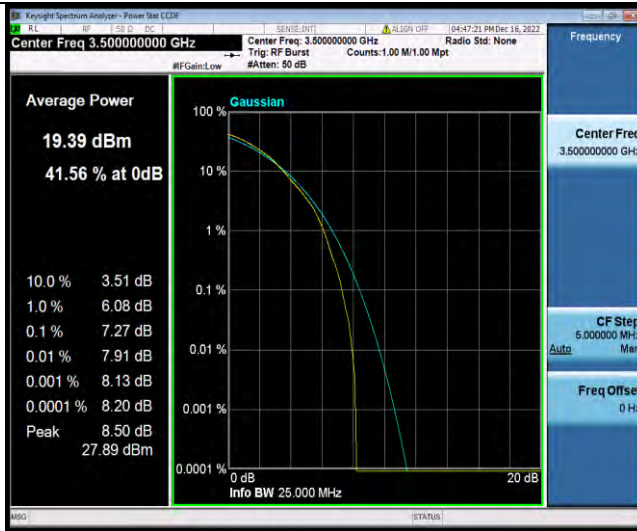

BUREAU VERITAS

Test Report No.: W7L-P23030016RF07

Band42-5MHz-64QAM-42115-1RB#0

Band42-5MHz-64QAM-42115-25RB#0

Band42-5MHz-64QAM-42590-1RB#0

BUREAU VERITAS

Test Report No.: W7L-P23030016RF07

Band42-5MHz-64QAM-42590-25RB#0