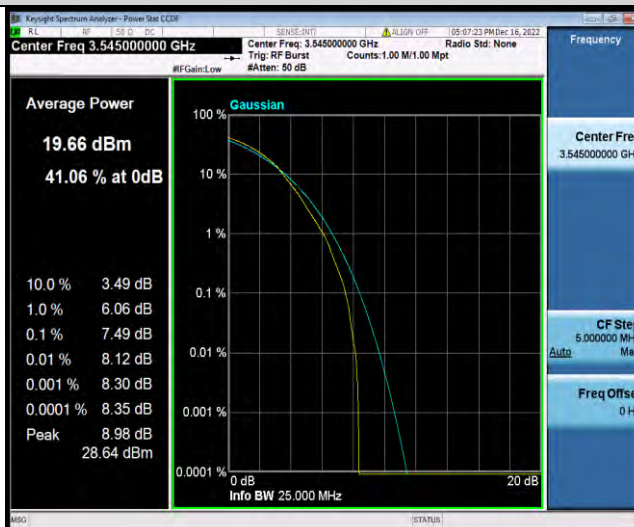

Band42-10MHz-64QAM-43040-1RB#0