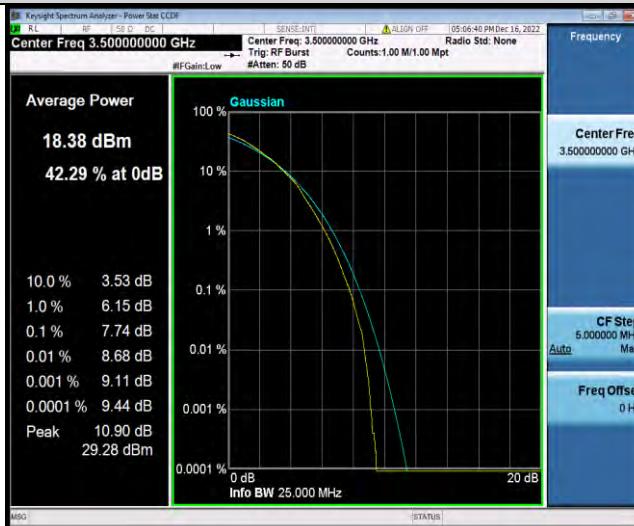

BUREAU VERITAS

Test Report No.: W7L-P23030016RF07

Band42-10MHz-64QAM-42140-1RB#0

Band42-10MHz-64QAM-42140-50RB#0

Band42-10MHz-64QAM-42590-1RB#0

BUREAU VERITAS

Test Report No.: W7L-P23030016RF07

Band42-10MHz-64QAM-42590-50RB#0