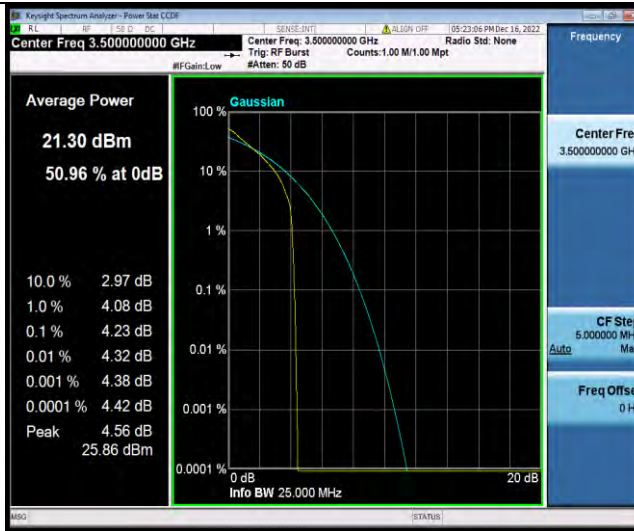

Band42-15MHz-QPSK-42590-1RB#0

BUREAU
VERITAS

Test Report No.: W7L-P23030016RF07