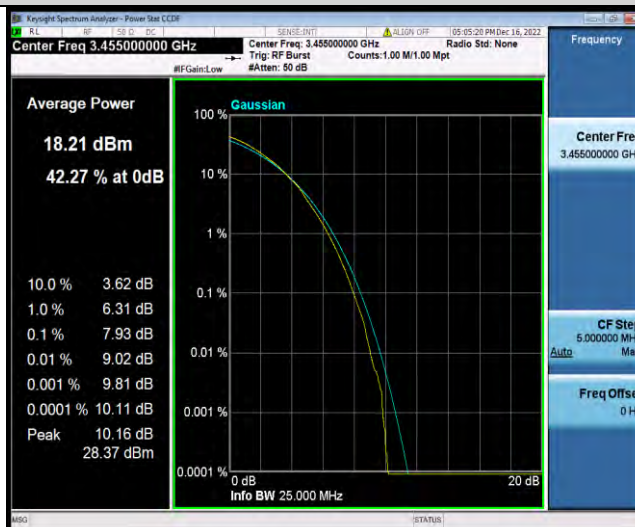

BUREAU VERITAS

Test Report No.: W7L-P23030016RF07

Band42-10MHz-64QAM-42140-1RB#0

Band42-10MHz-64QAM-42140-50RB#0

Band42-10MHz-64QAM-42590-1RB#0

BUREAU VERITAS

Test Report No.: W7L-P23030016RF07

Band42-10MHz-64QAM-42590-50RB#0