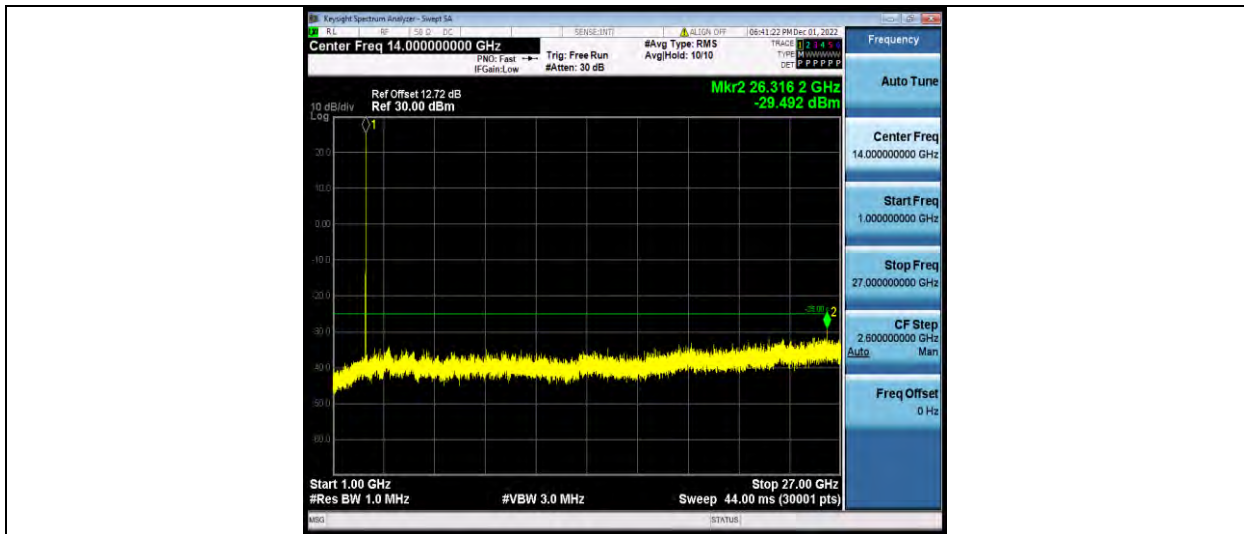

Band41-20MHz-64QAM-41490-1RB#0-Range1: 30~1000MHz

Band41-20MHz-64QAM-41490-1RB#0-Range2: 1000~27000MHz

BUREAU
VERITAS

Test Report No.: W7L-P23030016RF07

Test Report No.: W7L-P23030016RF07

FREQUENCY STABILITY