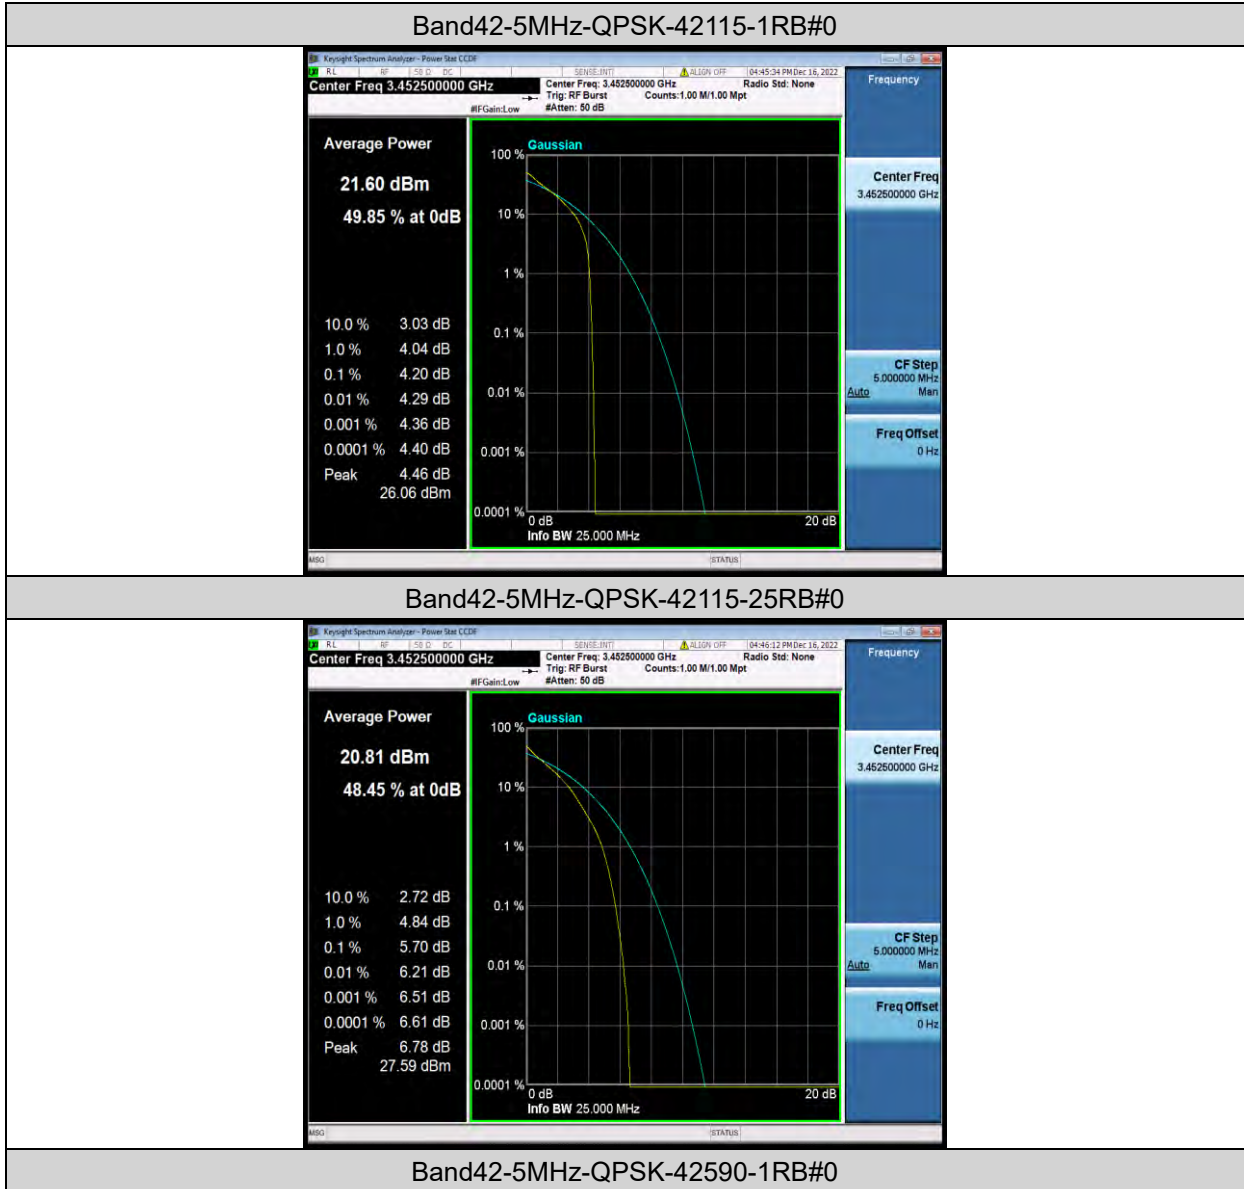

Test Graphs