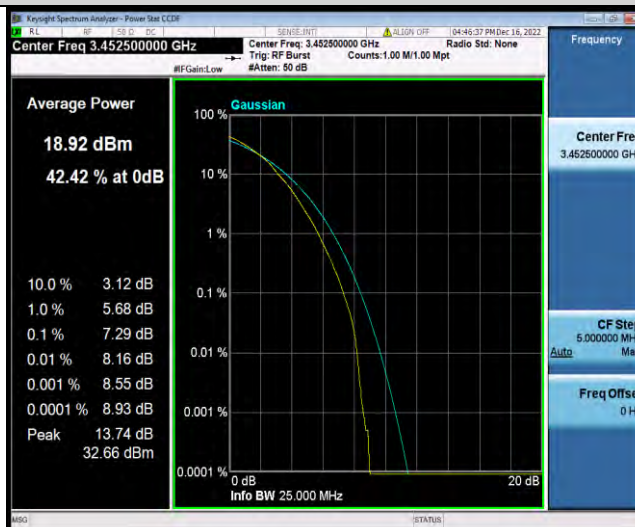

BUREAU VERITAS

Test Report No.: W7L-P23030016RF07

Band42-5MHz-64QAM-42115-1RB#0

Band42-5MHz-64QAM-42115-25RB#0

Band42-5MHz-64QAM-42590-1RB#0

BUREAU VERITAS

Test Report No.: W7L-P23030016RF07

Band42-5MHz-64QAM-42590-25RB#0