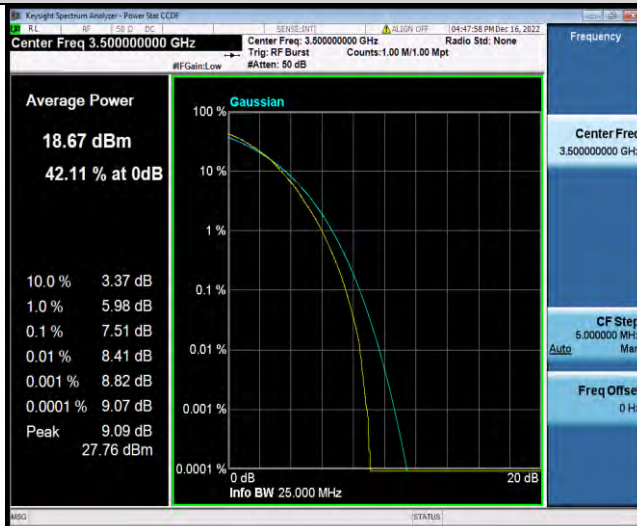

BUREAU VERITAS

Test Report No.: W7L-P23030016RF07

Band42-5MHz-64QAM-42115-1RB#0

Band42-5MHz-64QAM-42115-25RB#0

Band42-5MHz-64QAM-42590-1RB#0

BUREAU VERITAS

Test Report No.: W7L-P23030016RF07

Band42-5MHz-64QAM-42590-25RB#0