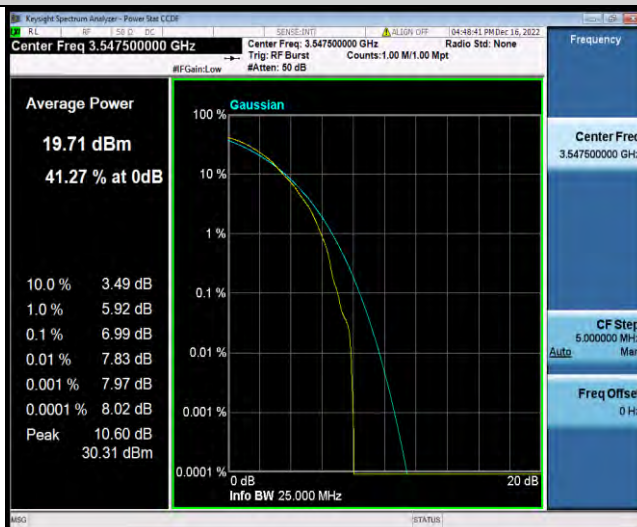

Band42-5MHz-64QAM-43065-1RB#0