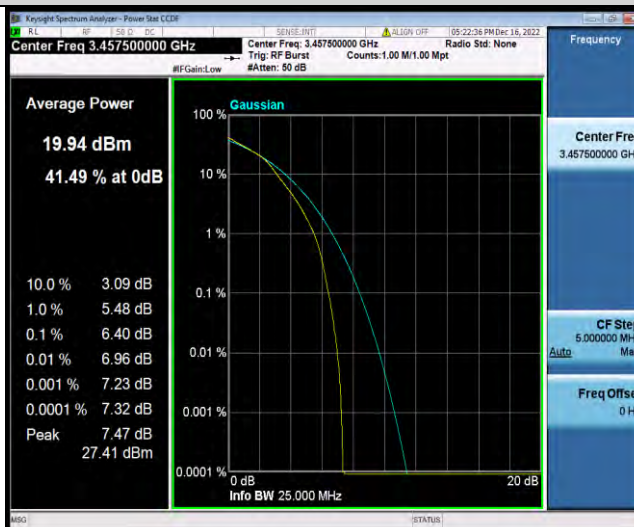

Band42-15MHz-16QAM-42165-75RB#0

Band42-15MHz-16QAM-42590-1RB#0