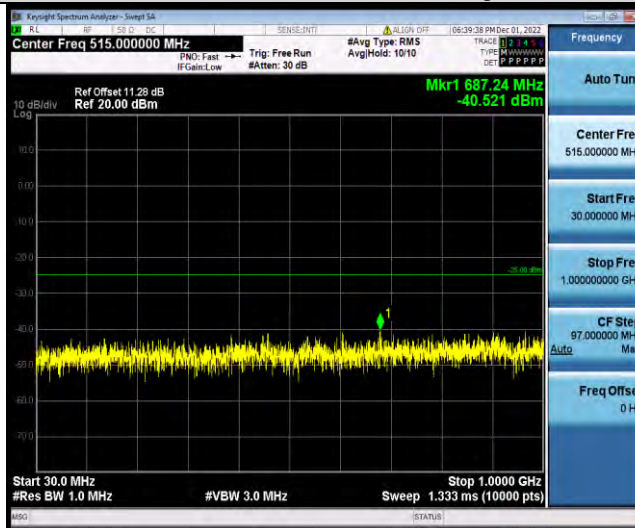

Band41-20MHz-64QAM-39750-1RB#0-Range1:30~1000MHz