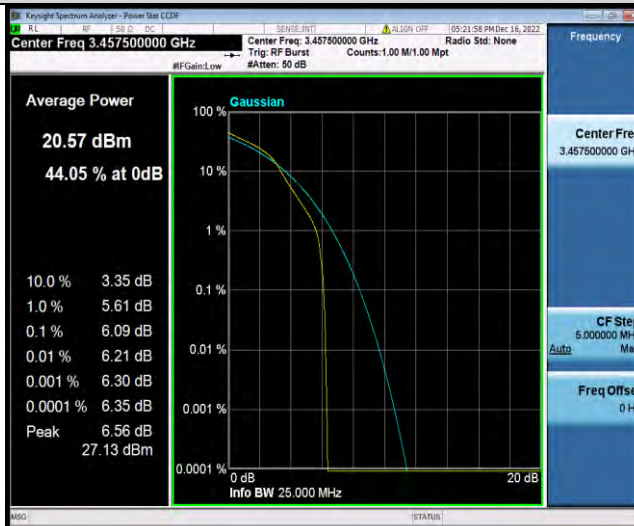

Test Report No.: W7L-P23030016RF07

Band42-15MHz-QPSK-42590-75RB#0

Band42-15MHz-QPSK-43015-1RB#0

Band42-15MHz-QPSK-43015-75RB#0

BUREAU VERITAS

Test Report No.: W7L-P23030016RF07

Band42-15MHz-16QAM-42165-1RB#0