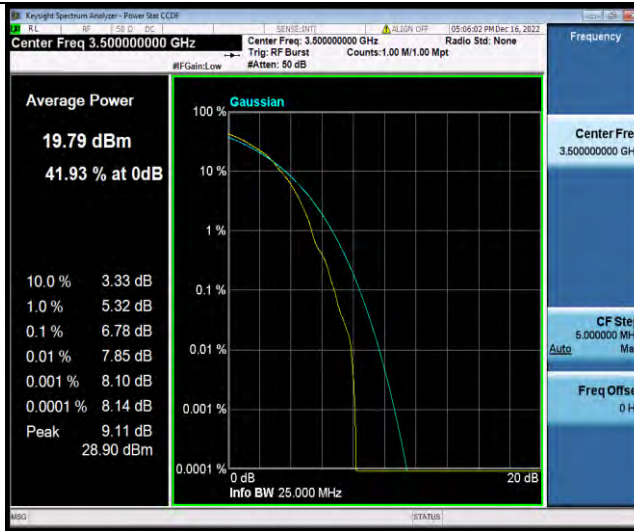

BUREAU VERITAS

Test Report No.: W7L-P23030016RF07

Band42-10MHz-64QAM-42140-1RB#0

Band42-10MHz-64QAM-42140-50RB#0

Band42-10MHz-64QAM-42590-1RB#0

BUREAU VERITAS

Test Report No.: W7L-P23030016RF07

Band42-10MHz-64QAM-42590-50RB#0