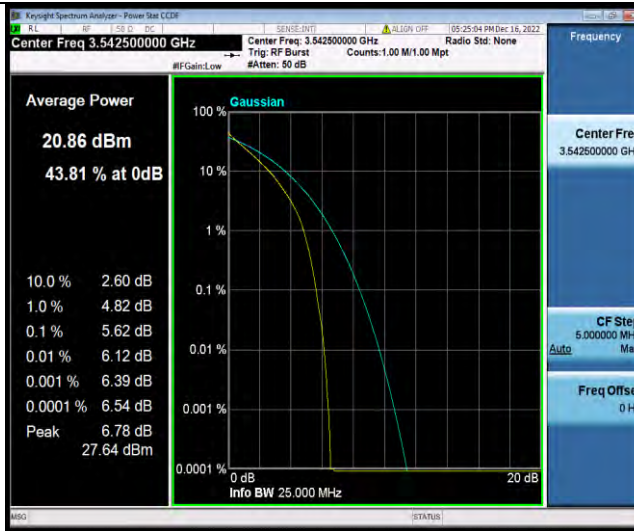

Test Report No.: W7L-P23030016RF07

Band42-15MHz-QPSK-42590-75RB#0

Band42-15MHz-QPSK-43015-1RB#0

Band42-15MHz-QPSK-43015-75RB#0

BUREAU VERITAS

Test Report No.: W7L-P23030016RF07

Band42-15MHz-16QAM-42165-1RB#0