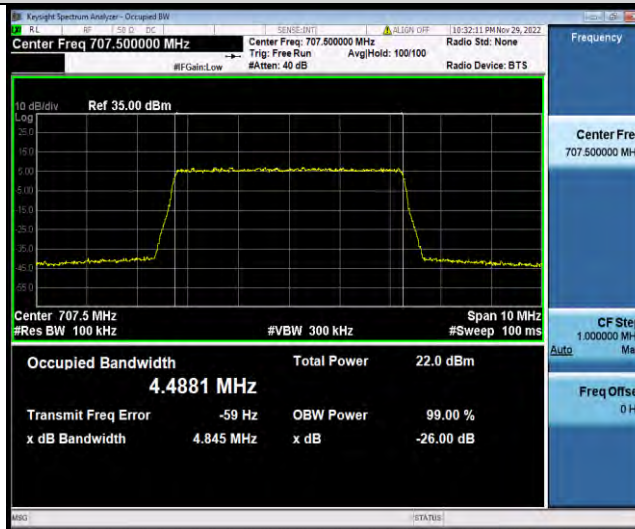

Band12-5MHz-64QAM-23155-25RB#0