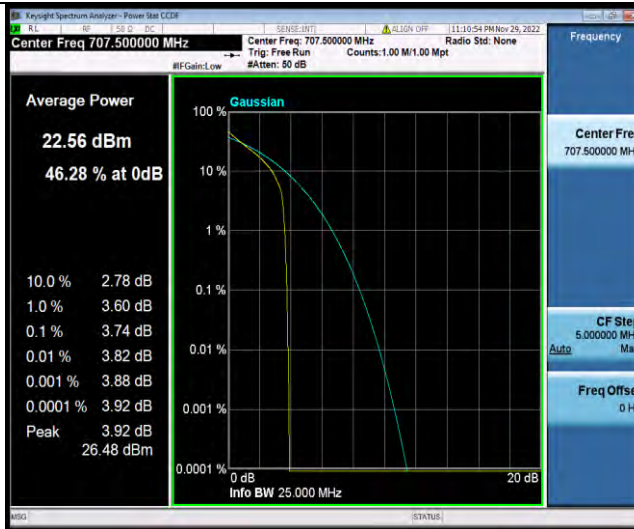

BUREAU
VERITAS

Test Report No.: W7L-P23030016RF06

Band12-10MHz-QPSK-23095-50RB#0