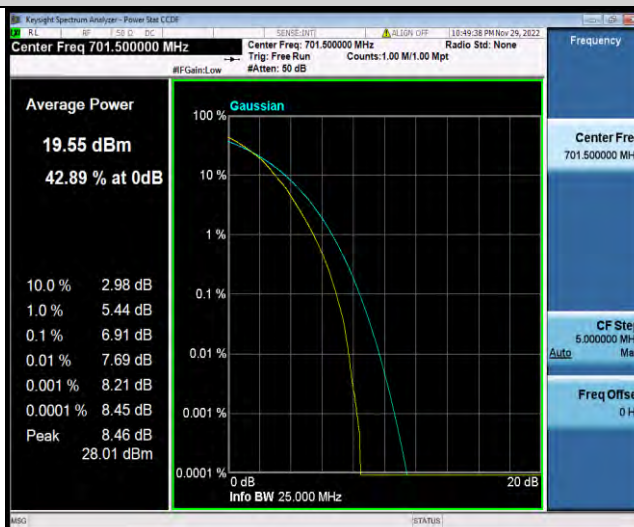

Test Report No.: W7L-P23030016RF06

BUREAU  
VERITAS

Test Report No.: W7L-P23030016RF06

Band12-5MHz-64QAM-23035-1RB#0

Band12-5MHz-64QAM-23035-25RB#0

Band12-5MHz-64QAM-23095-1RB#0

BUREAU VERITAS

Test Report No.: W7L-P23030016RF06