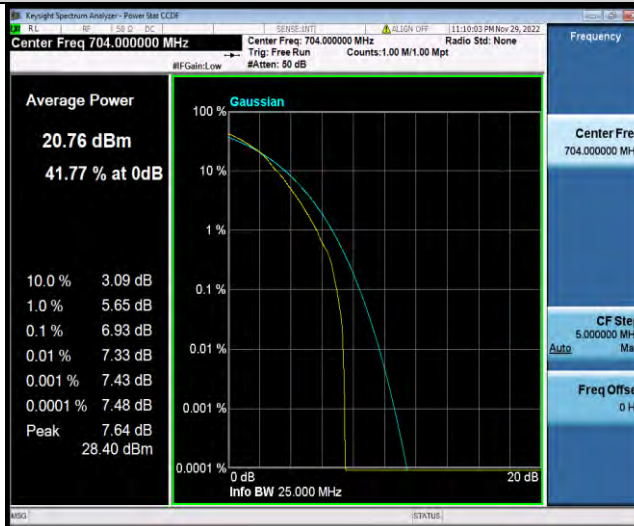

Band12-10MHz-64QAM-23060-50RB#0