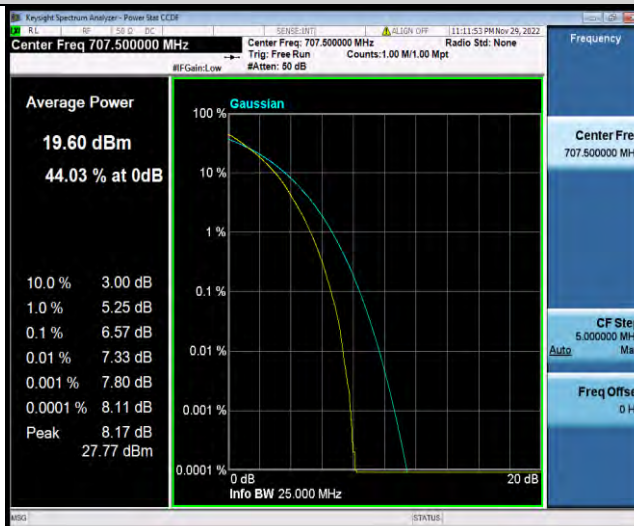

BUREAU VERITAS

Test Report No.: W7L-P23030016RF06

Band12-10MHz-64QAM-23060-1RB#0

Band12-10MHz-64QAM-23060-50RB#0

Band12-10MHz-64QAM-23095-1RB#0

BUREAU  
VERITAS

Test Report No.: W7L-P23030016RF06

Band12-10MHz-64QAM-23095-50RB#0