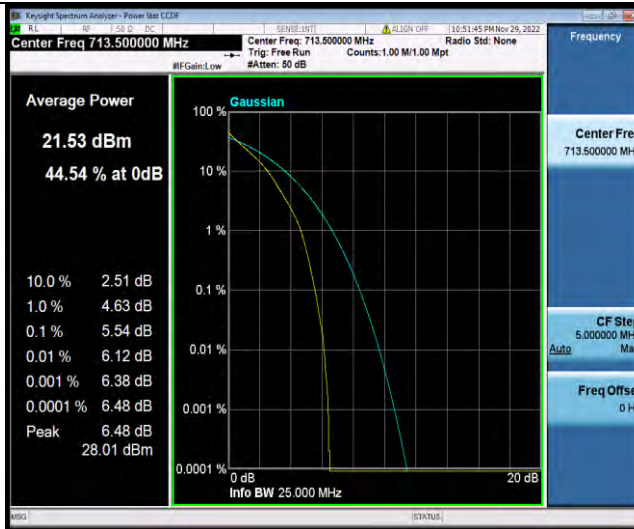

Band12-5MHz-QPSK-23155-1RB#0

Band12-5MHz-QPSK-23155-25RB#0

BUREAU  
VERITAS

Test Report No.: W7L-P23030016RF06

Band12-5MHz-16QAM-23035-1RB#0

Band12-5MHz-16QAM-23035-25RB#0

Band12-5MHz-16QAM-23095-1RB#0

BUREAU  
VERITAS