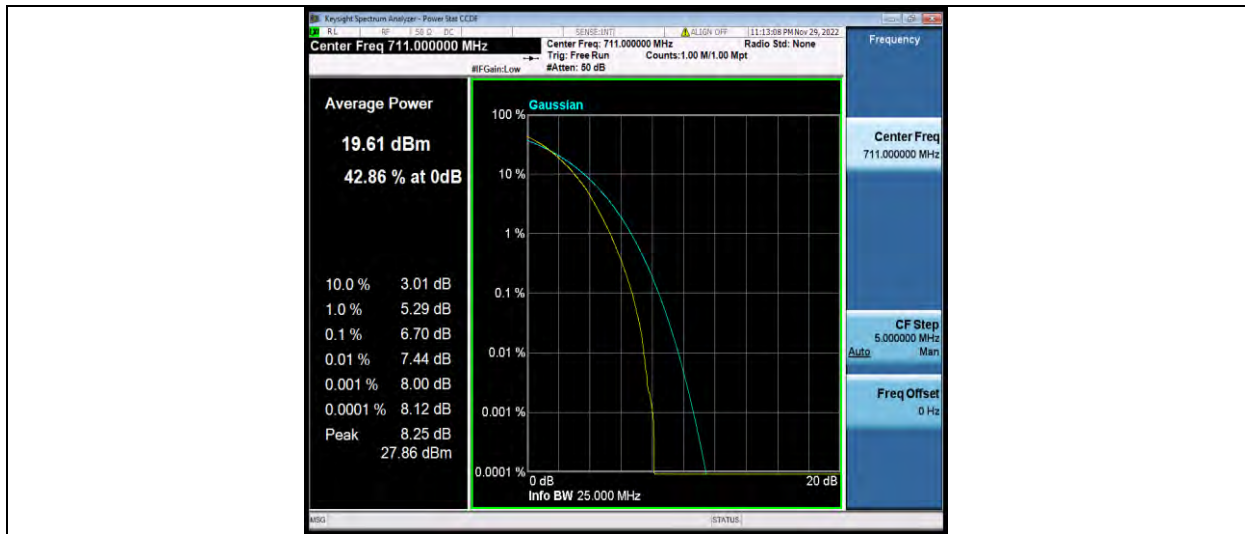

BUREAU
VERITAS

Test Report No.: W7L-P23030016RF06