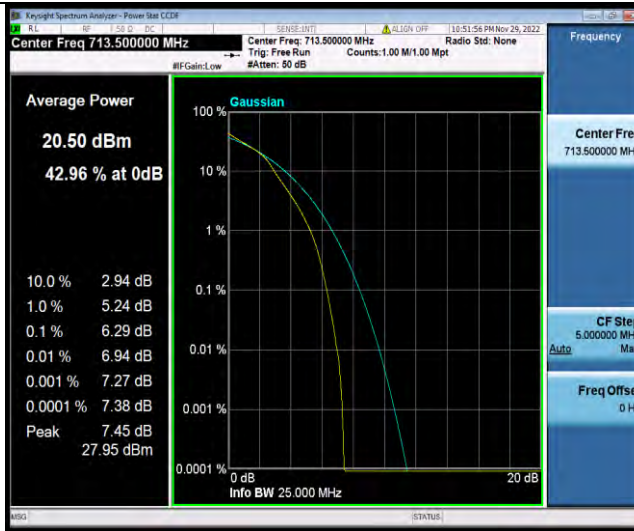

BUREAU
VERITAS

Test Report No.: W7L-P23030016RF06

Band12-5MHz-64QAM-23035-1RB#0