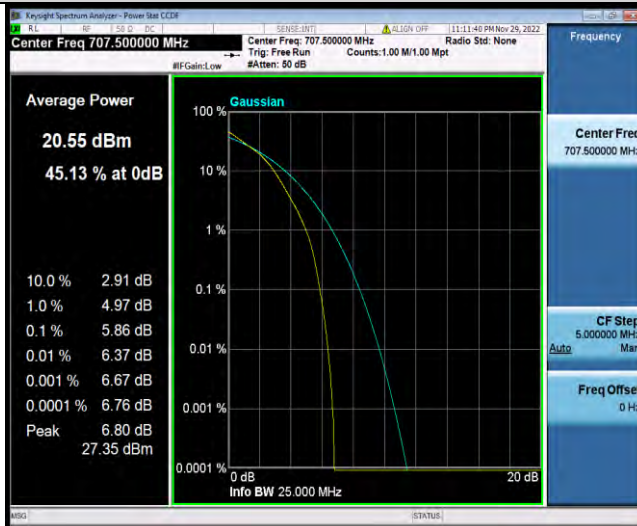

Band12-10MHz-16QAM-23060-50RB#0

Band12-10MHz-16QAM-23095-1RB#0

BUREAU VERITAS

Test Report No.: W7L-P23030016RF06

Band12-10MHz-16QAM-23095-50RB#0

Band12-10MHz-16QAM-23130-1RB#0

Band12-10MHz-16QAM-23130-50RB#0