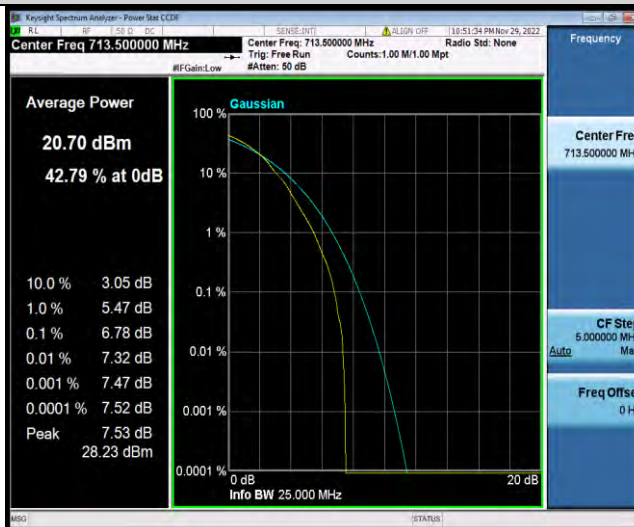

Band12-5MHz-64QAM-23155-25RB#0