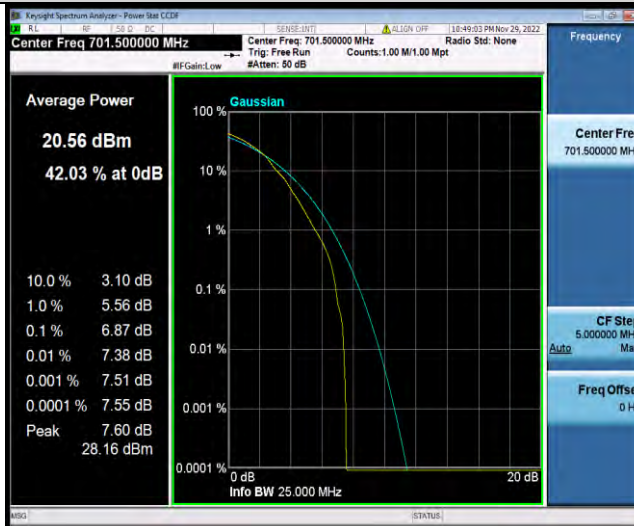

Test Report No.: W7L-P23030016RF06

BUREAU  
VERITAS

Test Report No.: W7L-P23030016RF06

Band12-5MHz-64QAM-23035-1RB#0

Band12-5MHz-64QAM-23035-25RB#0

Band12-5MHz-64QAM-23095-1RB#0

BUREAU VERITAS

Test Report No.: W7L-P23030016RF06