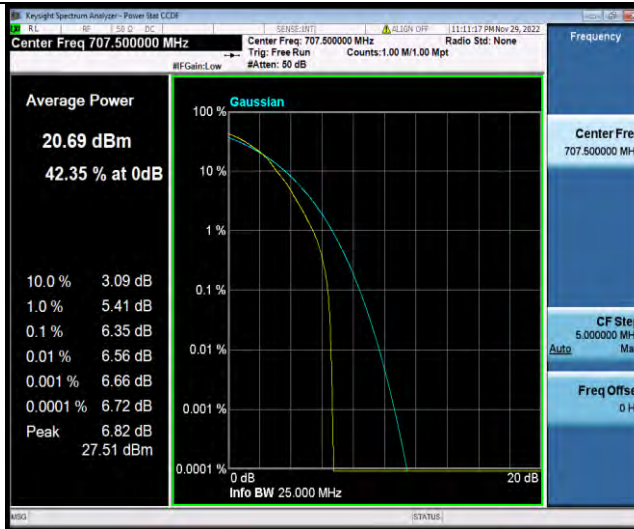

BUREAU VERITAS

Test Report No.: W7L-P23030016RF06

Band12-10MHz-64QAM-23060-1RB#0

Band12-10MHz-64QAM-23060-50RB#0

Band12-10MHz-64QAM-23095-1RB#0

BUREAU  
VERITAS

Test Report No.: W7L-P23030016RF06

Band12-10MHz-64QAM-23095-50RB#0