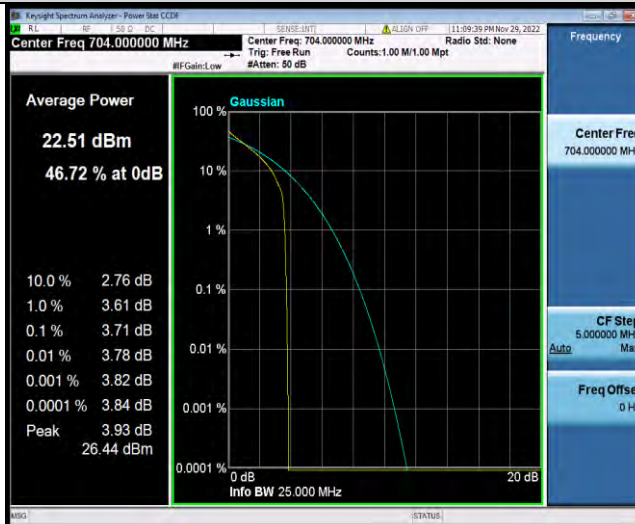

Band12-5MHz-64QAM-23095-25RB#0

Band12-5MHz-64QAM-23155-1RB#0

Band12-5MHz-64QAM-23155-25RB#0

BUREAU VERITAS

Test Report No.: W7L-P23030016RF06

Band12-10MHz-QPSK-23060-1RB#0

Band12-10MHz-QPSK-23060-50RB#0

Band12-10MHz-QPSK-23095-1RB#0