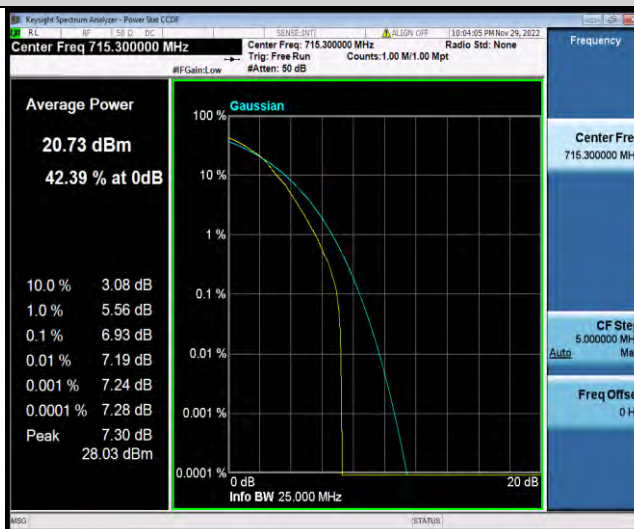

Band12-1.4MHz-64QAM-23173-6RB#0