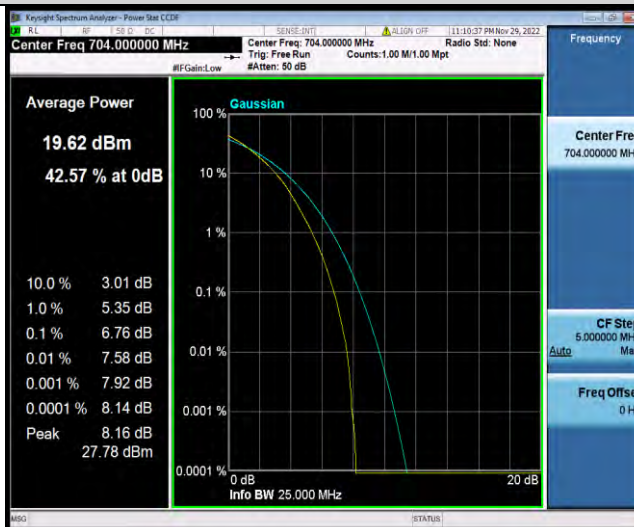

BUREAU VERITAS

Test Report No.: W7L-P23030016RF06

Band12-10MHz-64QAM-23060-1RB#0

Band12-10MHz-64QAM-23060-50RB#0

Band12-10MHz-64QAM-23095-1RB#0

BUREAU  
VERITAS

Test Report No.: W7L-P23030016RF06

Band12-10MHz-64QAM-23095-50RB#0