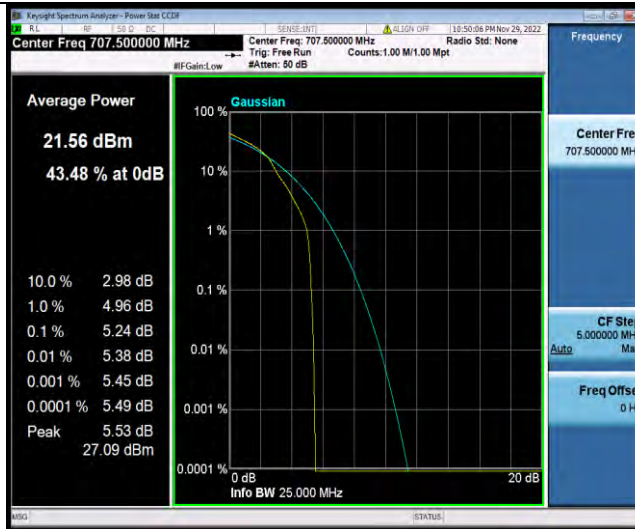

BUREAU
VERITAS

Test Report No.: W7L-P23030016RF06