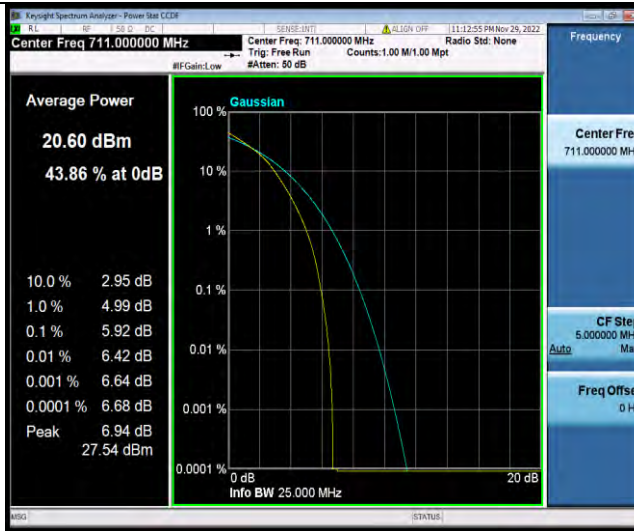

BUREAU VERITAS

Test Report No.: W7L-P23030016RF06

Band12-10MHz-64QAM-23060-1RB#0