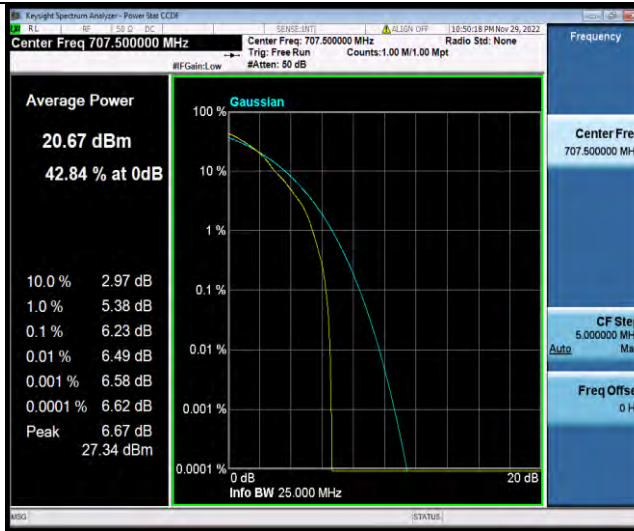

Test Report No.: W7L-P23030016RF06

BUREAU  
VERITAS

Test Report No.: W7L-P23030016RF06

Band12-5MHz-64QAM-23035-1RB#0

Band12-5MHz-64QAM-23035-25RB#0

Band12-5MHz-64QAM-23095-1RB#0

BUREAU VERITAS

Test Report No.: W7L-P23030016RF06