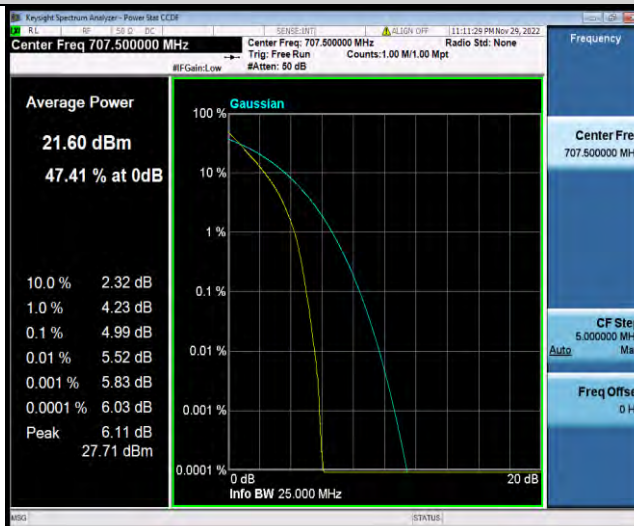

Band12-10MHz-QPSK-23130-1RB#0