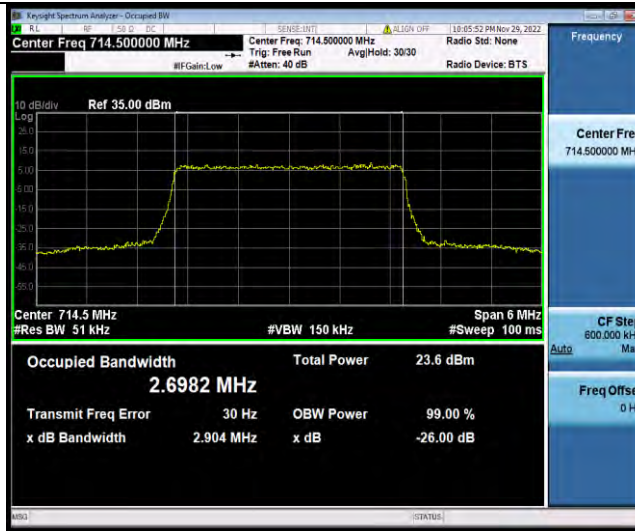

BUREAU VERITAS

Test Report No.: W7L-P23030016RF06

Band12-3MHz-16QAM-23025-15RB#0