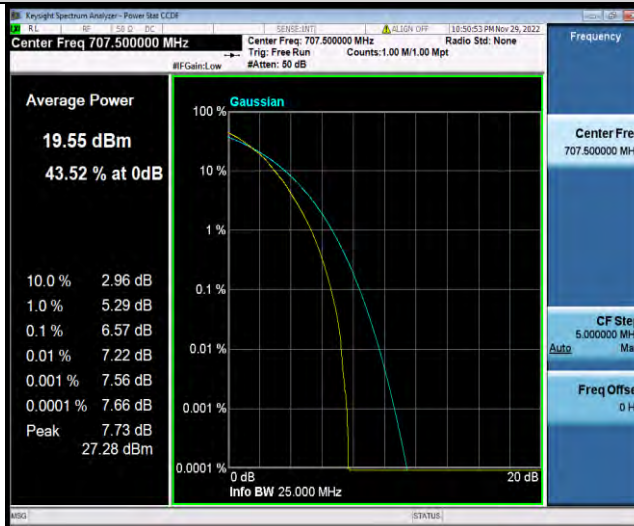

Band12-5MHz-64QAM-23155-1RB#0