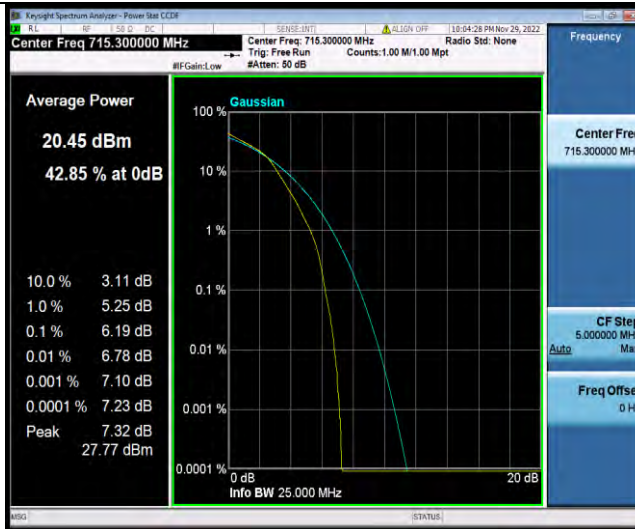

BUREAU  
VERITAS

Test Report No.: W7L-P23030016RF06

Band12-1.4MHz-64QAM-23017-1RB#0

Band12-1.4MHz-64QAM-23017-6RB#0

Band12-1.4MHz-64QAM-23095-1RB#0

BUREAU VERITAS

Test Report No.: W7L-P23030016RF06

Band12-1.4MHz-64QAM-23095-6RB#0