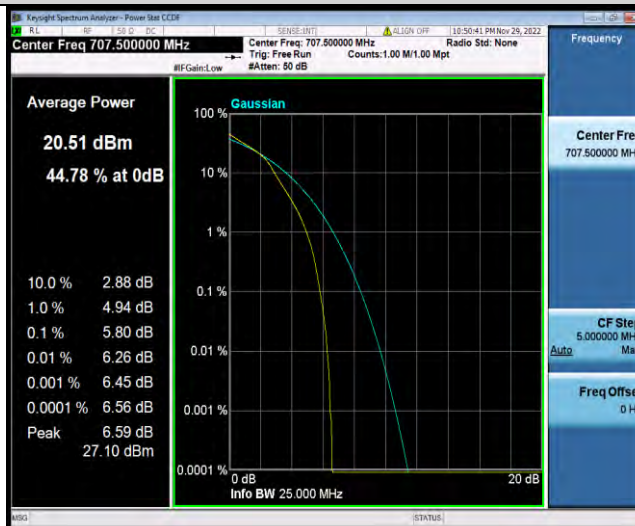

BUREAU
VERITAS

Test Report No.: W7L-P23030016RF06