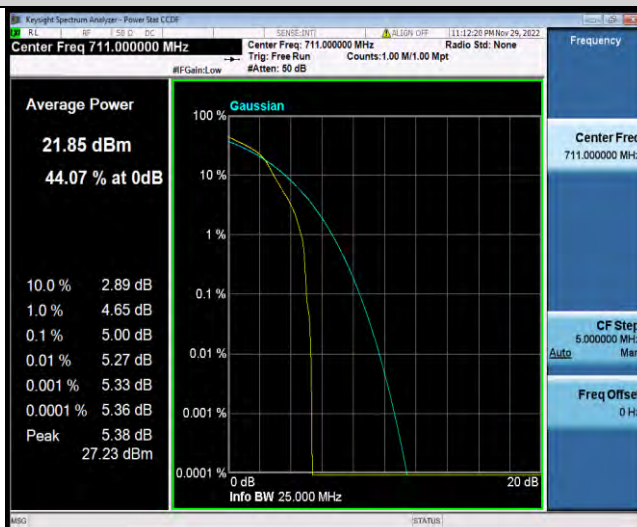

Band12-10MHz-16QAM-23060-50RB#0

Band12-10MHz-16QAM-23095-1RB#0

BUREAU VERITAS

Test Report No.: W7L-P23030016RF06

Band12-10MHz-16QAM-23095-50RB#0

Band12-10MHz-16QAM-23130-1RB#0

Band12-10MHz-16QAM-23130-50RB#0