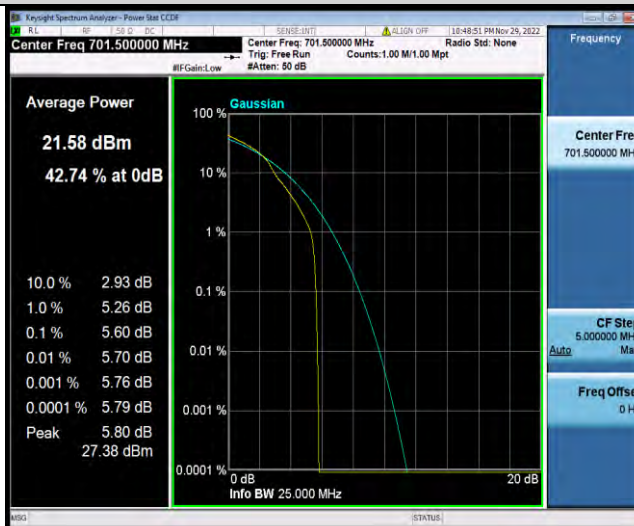

Band12-5MHz-QPSK-23155-1RB#0

Band12-5MHz-QPSK-23155-25RB#0

BUREAU  
VERITAS

Test Report No.: W7L-P23030016RF06

Band12-5MHz-16QAM-23035-1RB#0

Band12-5MHz-16QAM-23035-25RB#0

Band12-5MHz-16QAM-23095-1RB#0

BUREAU  
VERITAS