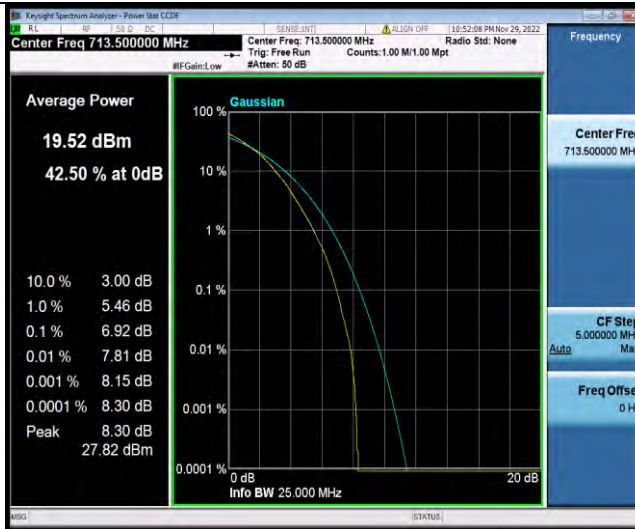

Band12-5MHz-64QAM-23095-25RB#0

Band12-5MHz-64QAM-23155-1RB#0

Band12-5MHz-64QAM-23155-25RB#0

BUREAU VERITAS

Test Report No.: W7L-P23030016RF06

Band12-10MHz-QPSK-23060-1RB#0

Band12-10MHz-QPSK-23060-50RB#0

Band12-10MHz-QPSK-23095-1RB#0