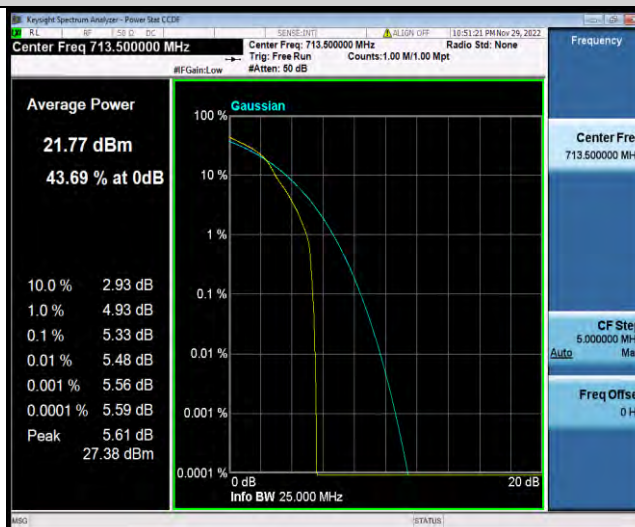

BUREAU
VERITAS

Test Report No.: W7L-P23030016RF06