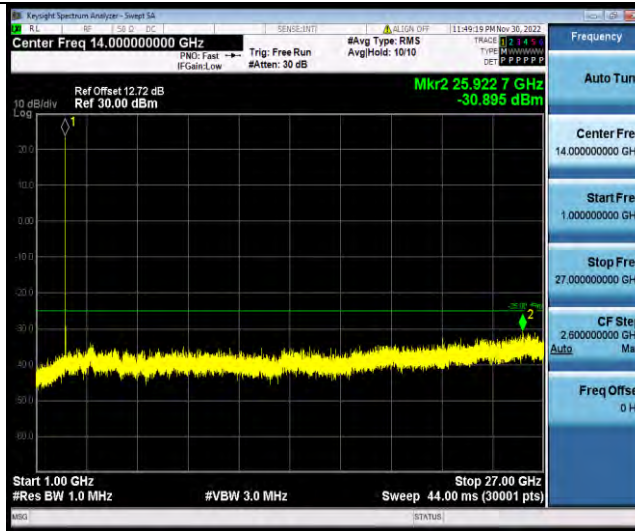

BUREAU VERITAS

Test Report No.: W7L-P23030016RF06

Band7-15MHz-QPSK-21100-1RB#0-Range1:30~1000MHz