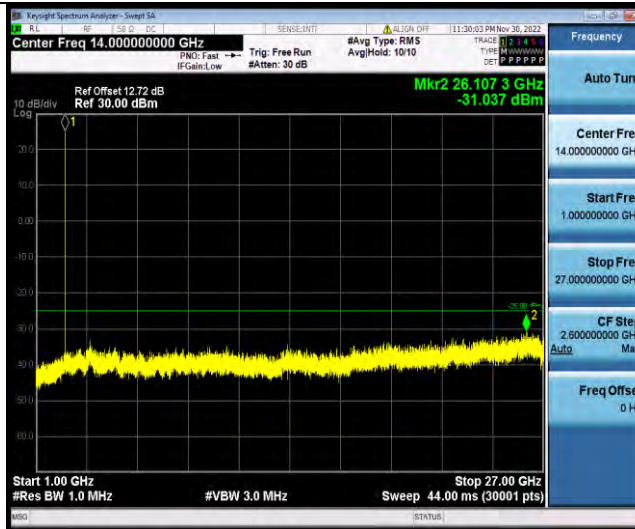

BUREAU VERITAS

Test Report No.: W7L-P23030016RF06

Band7-10MHz-16QAM-21100-1RB#0-Range1:30~1000MHz