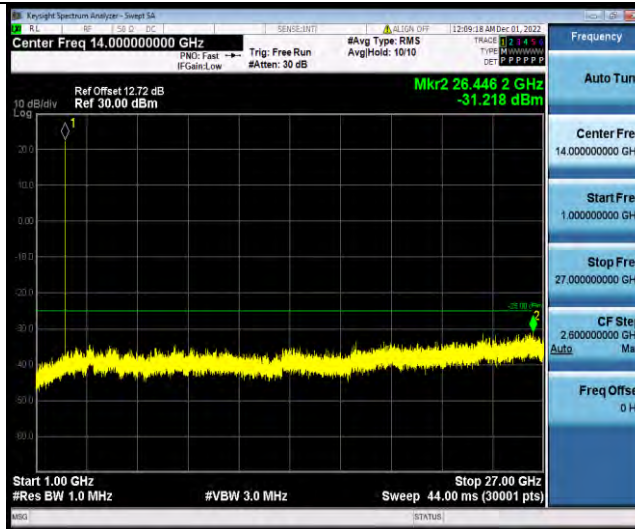

BUREAU VERITAS

Test Report No.: W7L-P23030016RF06

Band7-20MHz-16QAM-21100-1RB#0-Range1:30~1000MHz