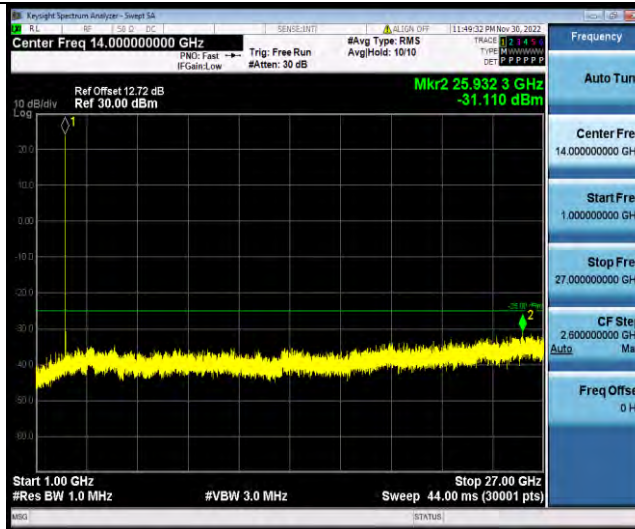

BUREAU VERITAS

Test Report No.: W7L-P23030016RF06

Band7-15MHz-16QAM-21100-1RB#0-Range1:30~1000MHz