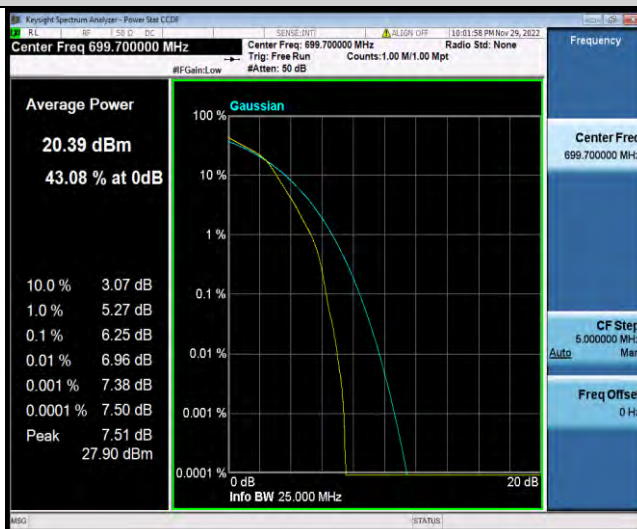

Band12-1.4MHz-16QAM-23095-1RB#0