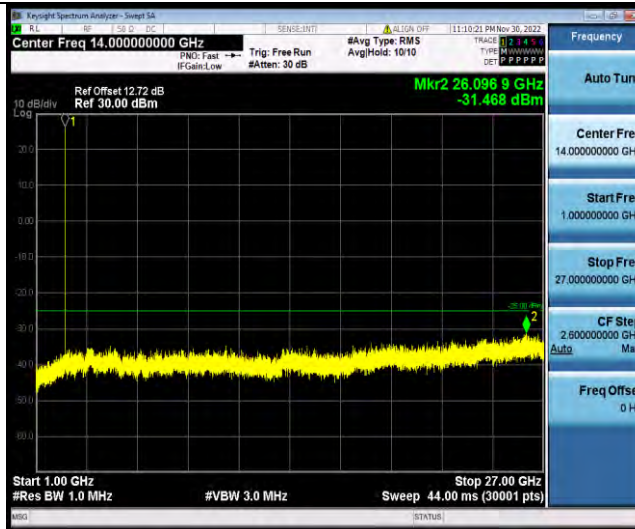

BUREAU VERITAS

Test Report No.: W7L-P23030016RF06

Band7-5MHz-16QAM-21100-1RB#0-Range1:30~1000MHz