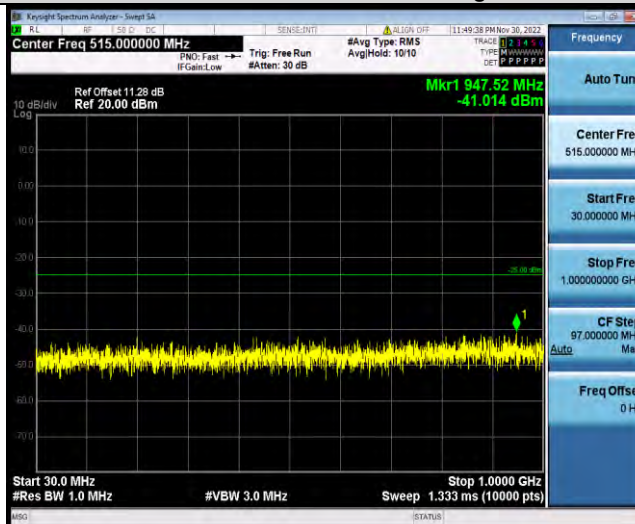

Band7-15MHz-64QAM-20825-1RB#0-Range2:1000~27000MHz