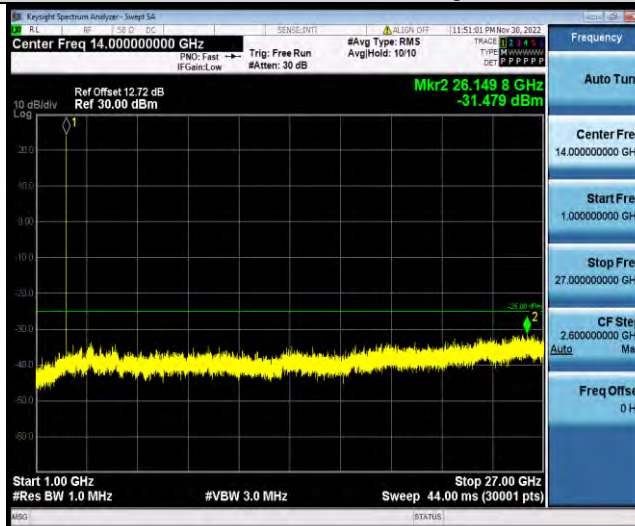

Band7-15MHz-64QAM-20825-1RB#0-Range1:30~1000MHz