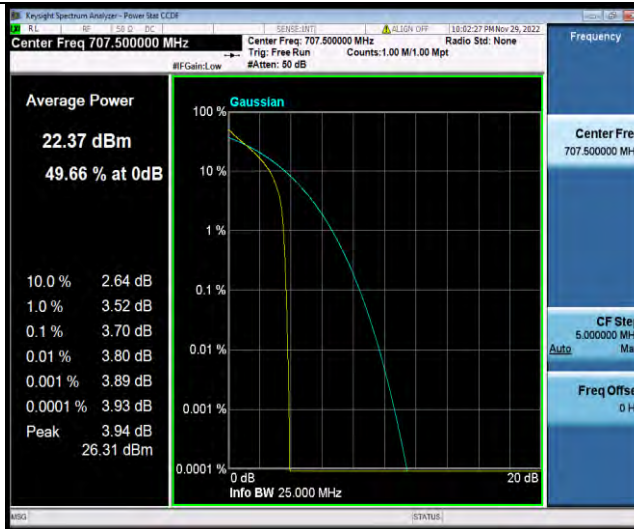

BUREAU VERITAS

Test Report No.: W7L-P23030016RF06

Band12-1.4MHz-QPSK-23095-6RB#0