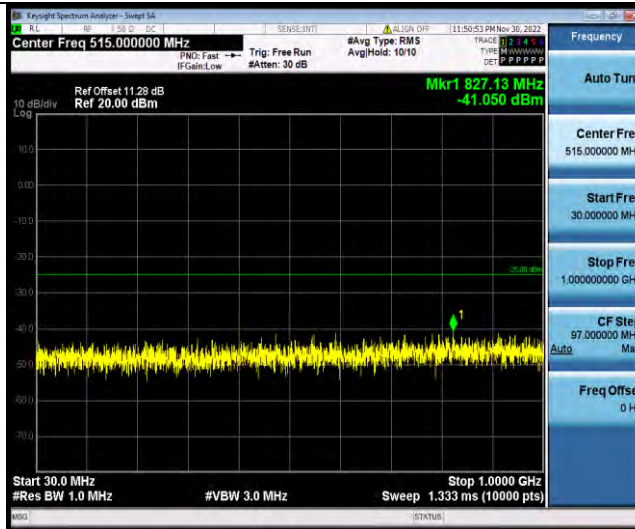

Test Report No.: W7L-P23030016RF06

Band7-15MHz-16QAM-21100-1RB#0-Range1:30~1000MHz

Band7-15MHz-16QAM-21100-1RB#0-Range2:1000~2700MHz

Band7-15MHz-16QAM-21375-1RB#0-Range1:30~1000MHz

BUREAU VERITAS

Test Report No.: W7L-P23030016RF06