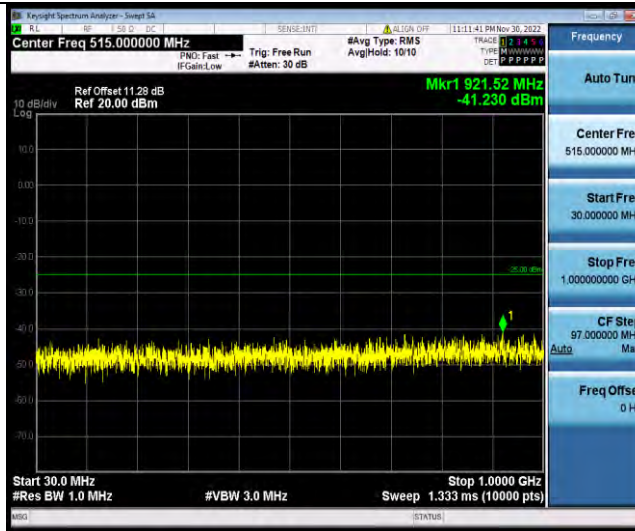

Test Report No.: W7L-P23030016RF06

Band7-5MHz-16QAM-21100-1RB#0-Range1:30~1000MHz

Band7-5MHz-16QAM-21100-1RB#0-Range2:1000~27000MHz

Band7-5MHz-16QAM-21425-1RB#0-Range1:30~1000MHz

BUREAU VERITAS

Test Report No.: W7L-P23030016RF06