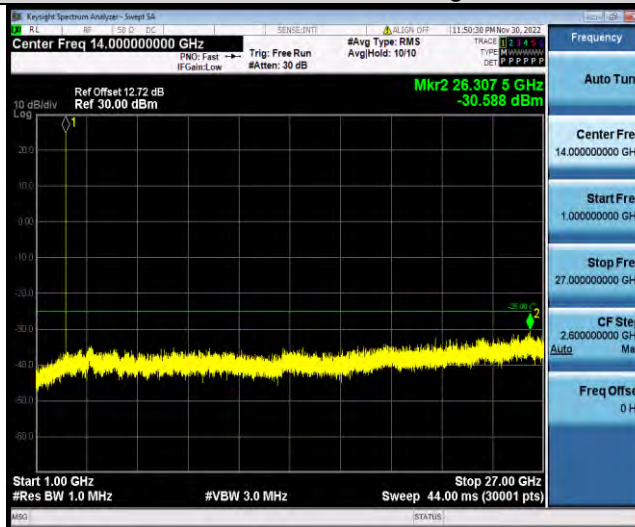

Band7-15MHz-64QAM-21375-1RB#0-Range1:30~1000MHz