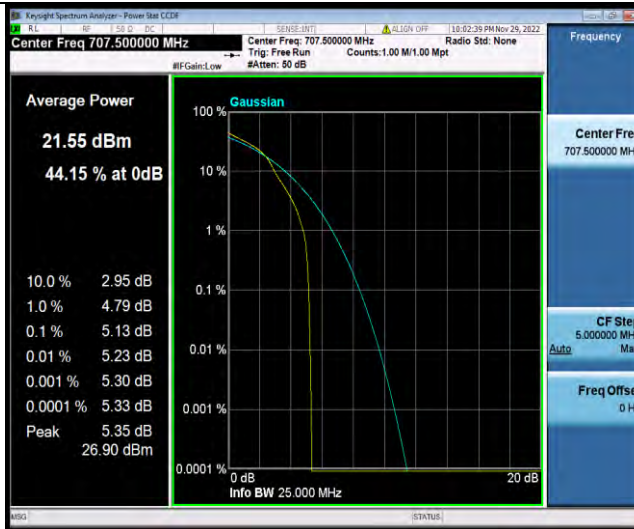

BUREAU
VERITAS

Test Report No.: W7L-P23030016RF06

Band12-1.4MHz-16QAM-23095-6RB#0