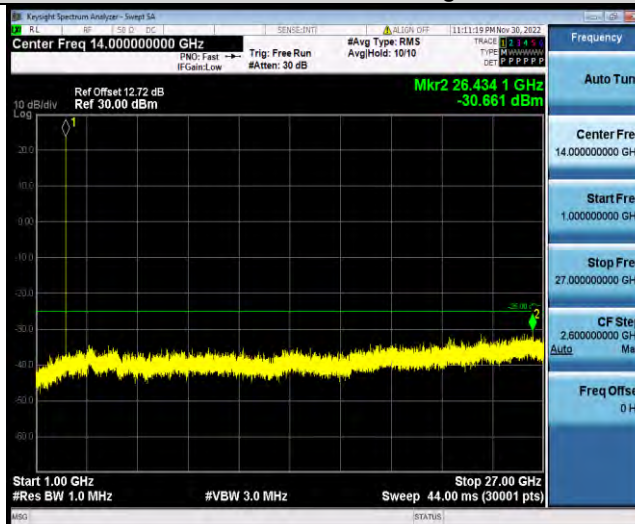

Band7-5MHz-64QAM-21425-1RB#0-Range1:30~1000MHz