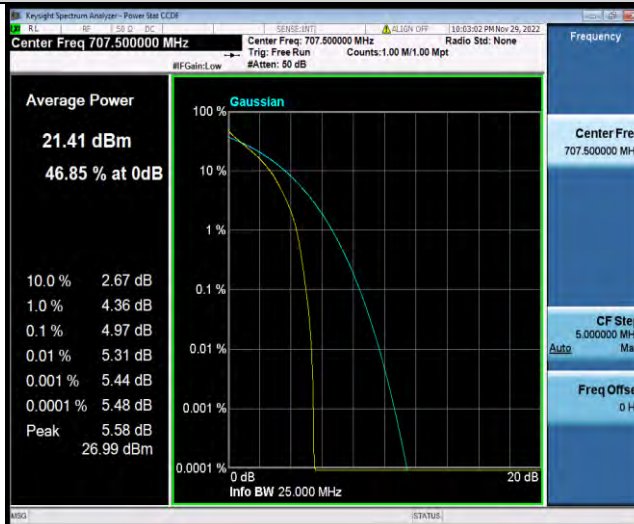

Test Graphs

BUREAU VERITAS

Test Report No.: W7L-P23030016RF06

Band12-1.4MHz-QPSK-23095-6RB#0

Band12-1.4MHz-QPSK-23173-1RB#0

Band12-1.4MHz-QPSK-23173-6RB#0

BUREAU VERITAS

Test Report No.: W7L-P23030016RF06