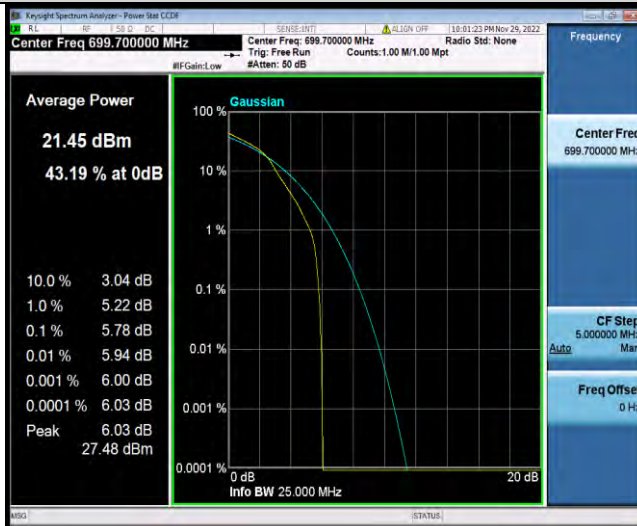

Band12-1.4MHz-16QAM-23017-6RB#0