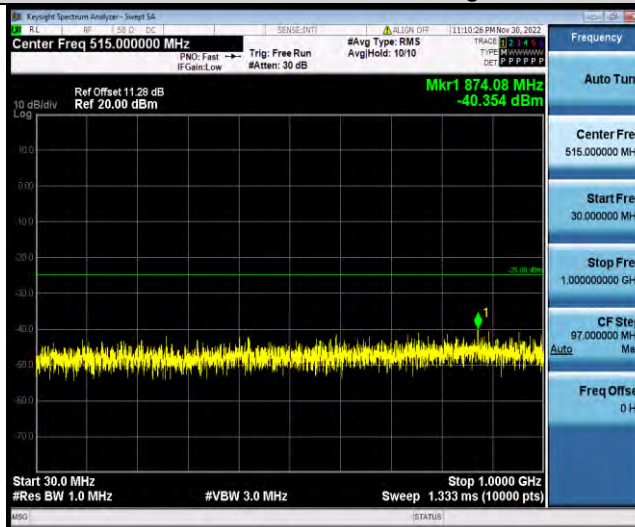

Band7-5MHz-64QAM-20775-1RB#0-Range2:1000~27000MHz