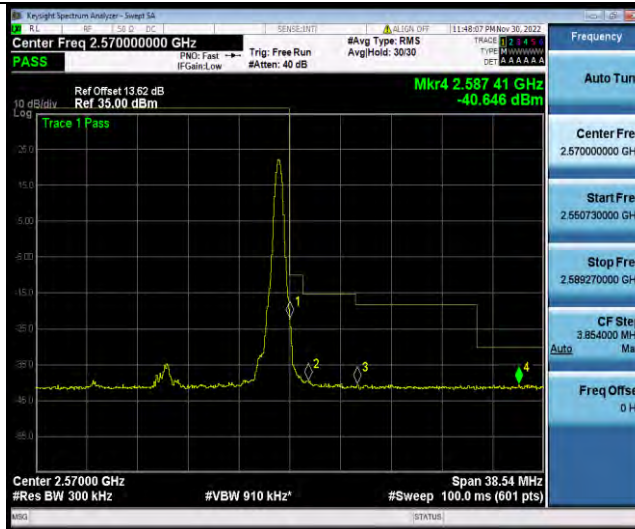

BUREAU VERITAS

Test Report No.: W7L-P23030016RF06

Band7-15MHz-QPSK-21375-75RB#0