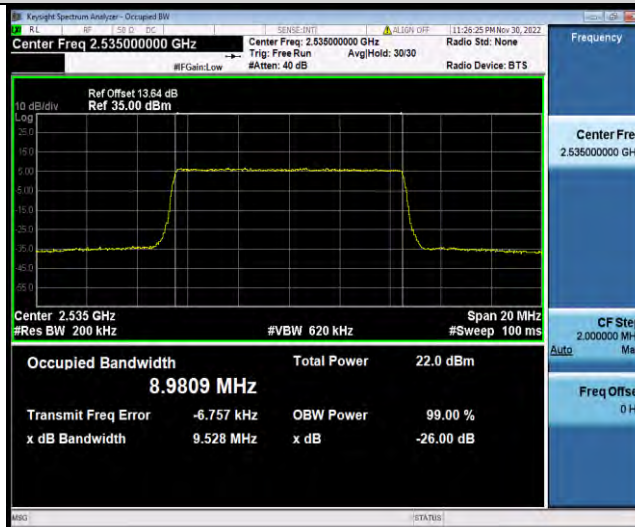

### Test Report No.: W7L-P23030016RF06

Band7-10MHz-16QAM-20800-50RB#0

Band7-10MHz-16QAM-21100-50RB#0

Band7-10MHz-16QAM-21400-50RB#0

BUREAU VERITAS

Test Report No.: W7L-P23030016RF06

Band7-10MHz-64QAM-20800-50RB#0