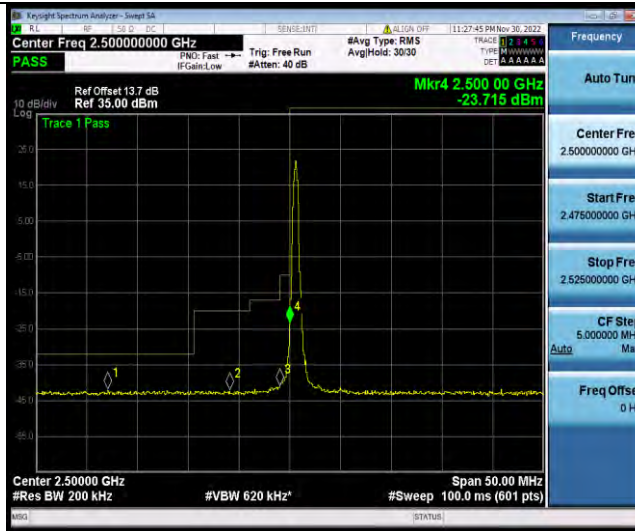

# Test Report No.: W7L-P23030016RF06

Band7-10MHz-16QAM-21400-1RB#49

Band7-10MHz-16QAM-21400-50RB#0

Band7-10MHz-64QAM-20800-1RB#0

BUREAU VERITAS

Test Report No.: W7L-P23030016RF06

Band7-10MHz-64QAM-20800-50RB#0