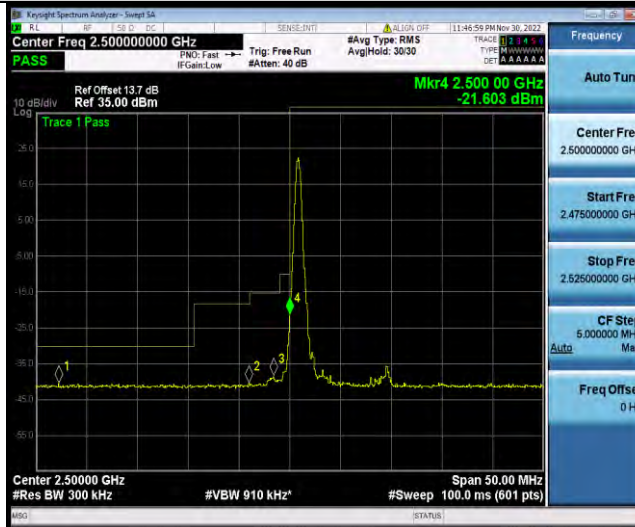

Band7-15MHz-16QAM-20825-75RB#0