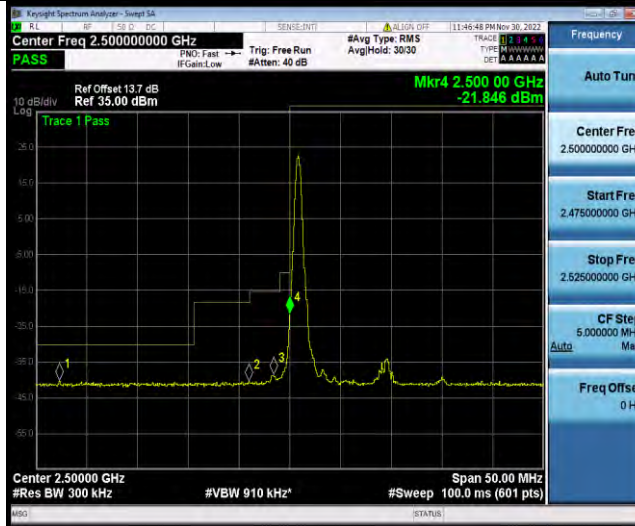

Band7-10MHz-64QAM-21400-1RB#49

Band7-10MHz-64QAM-21400-50RB#0

BUREAU VERITAS

Test Report No.: W7L-P23030016RF06

Band7-15MHz-QPSK-20825-1RB#0

Band7-15MHz-QPSK-20825-75RB#0

Band7-15MHz-QPSK-21375-1RB#74

BUREAU VERITAS