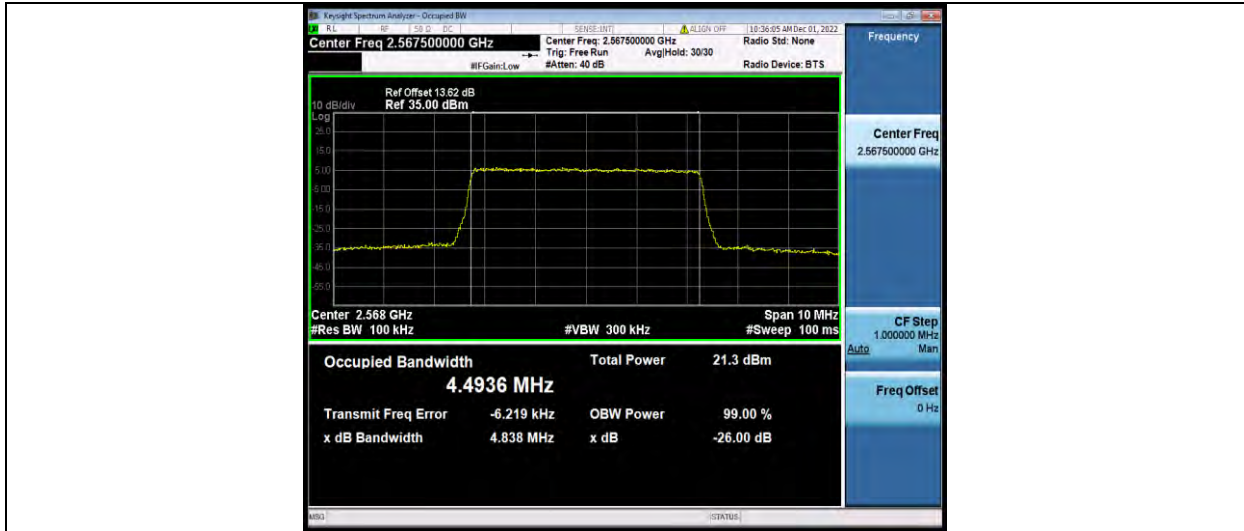

Band7-5MHz-64QAM-20775-25RB#0

Band7-5MHz-64QAM-21100-25RB#0

Band7-5MHz-64QAM-21425-25RB#0

Test Report No.: W7L-P23030016RF06

Band7-10MHz-QPSK-20800-50RB#0

Band7-10MHz-QPSK-21100-50RB#0

Band7-10MHz-QPSK-21400-50RB#0