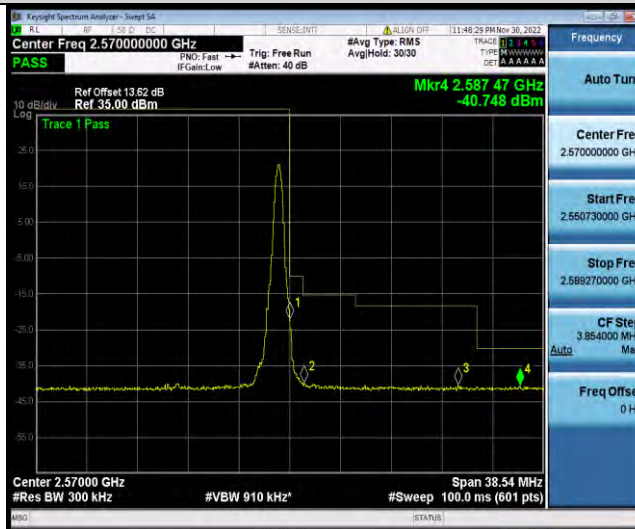

Band7-15MHz-16QAM-21375-75RB#0

Band7-15MHz-64QAM-20825-1RB#0

BUREAU VERITAS

Test Report No.: W7L-P23030016RF06

Band7-15MHz-64QAM-20825-75RB#0

Band7-15MHz-64QAM-21375-1RB#74

Band7-15MHz-64QAM-21375-75RB#0

BUREAU VERITAS