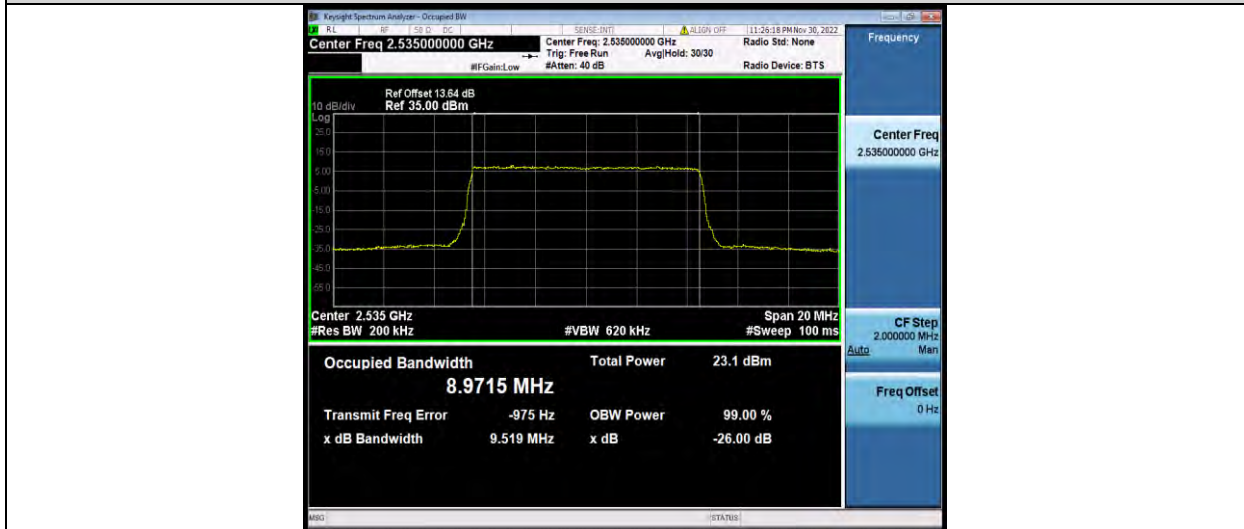

Band7-5MHz-64QAM-20775-25RB#0

Band7-5MHz-64QAM-21100-25RB#0

Band7-5MHz-64QAM-21425-25RB#0

Test Report No.: W7L-P23030016RF06

Band7-10MHz-QPSK-20800-50RB#0

Band7-10MHz-QPSK-21100-50RB#0

Band7-10MHz-QPSK-21400-50RB#0