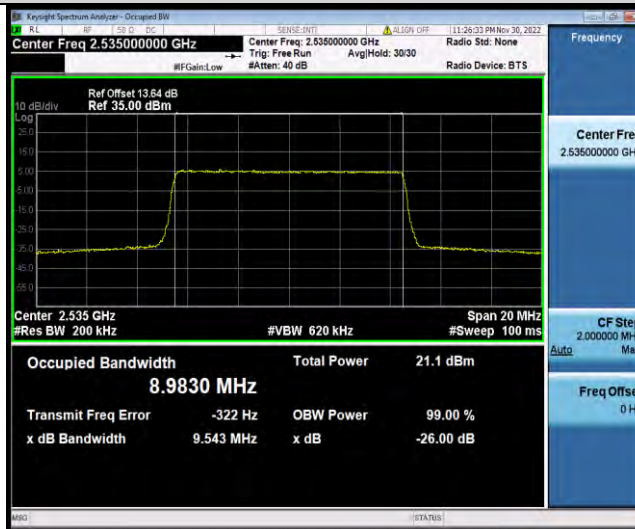

Band7-10MHz-64QAM-21400-50RB#0