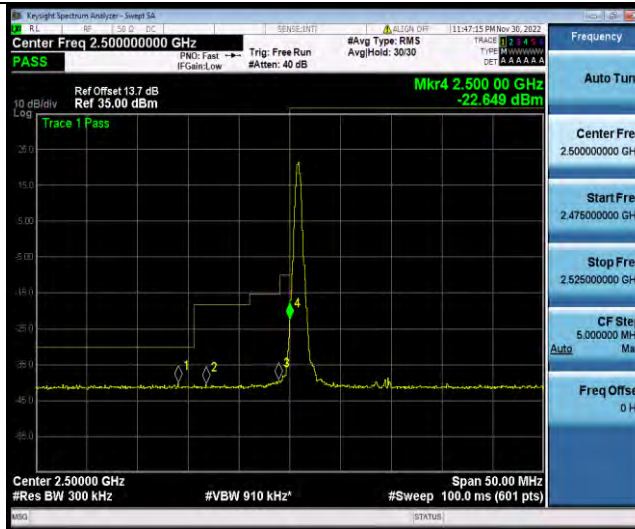

Band7-15MHz-16QAM-21375-75RB#0

Band7-15MHz-64QAM-20825-1RB#0

BUREAU VERITAS

Test Report No.: W7L-P23030016RF06

Band7-15MHz-64QAM-20825-75RB#0

Band7-15MHz-64QAM-21375-1RB#74

Band7-15MHz-64QAM-21375-75RB#0

BUREAU VERITAS