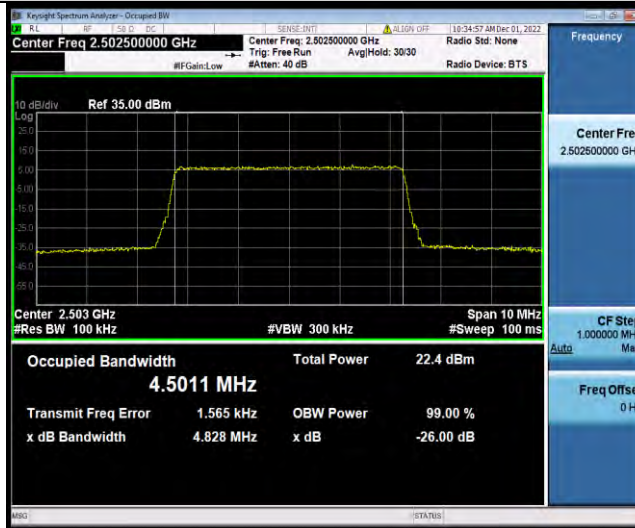

## Test Graphs

BUREAU VERITAS

Test Report No.: W7L-P23030016RF06

Band7-5MHz-16QAM-20775-25RB#0

Band7-5MHz-16QAM-21100-25RB#0

Band7-5MHz-16QAM-21425-25RB#0

BUREAU VERITAS

Test Report No.: W7L-P23030016RF06