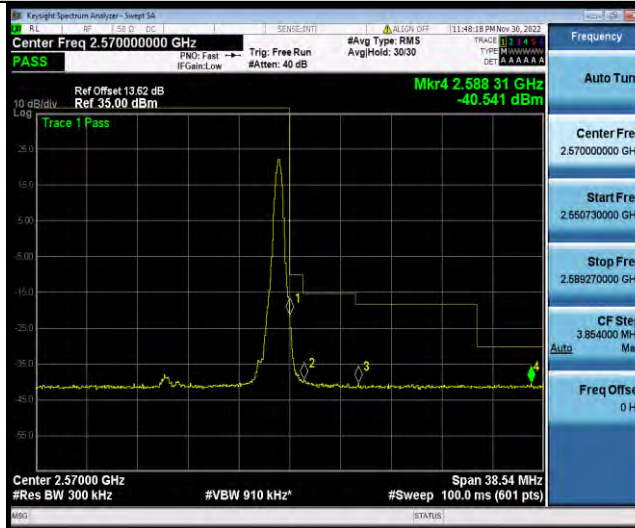

# Test Report No.: W7L-P23030016RF06

Band7-15MHz-QPSK-21375-75RB#0

Band7-15MHz-16QAM-20825-1RB#0

Band7-15MHz-16QAM-20825-75RB#0

BUREAU VERITAS

Test Report No.: W7L-P23030016RF06

Band7-15MHz-16QAM-21375-1RB#74