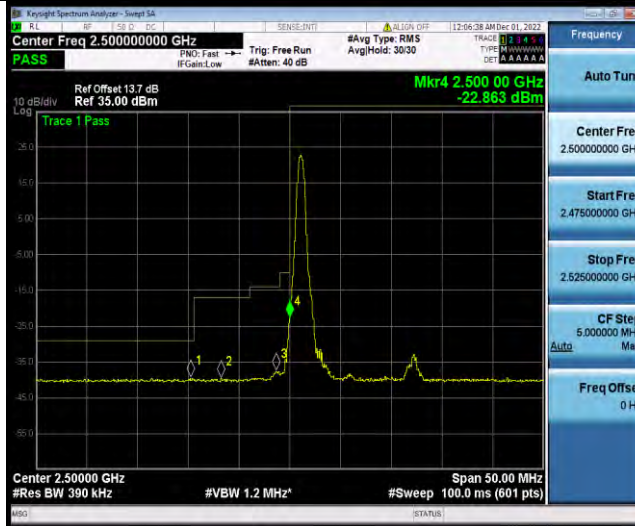

Band7-20MHz-QPSK-20850-100RB#0