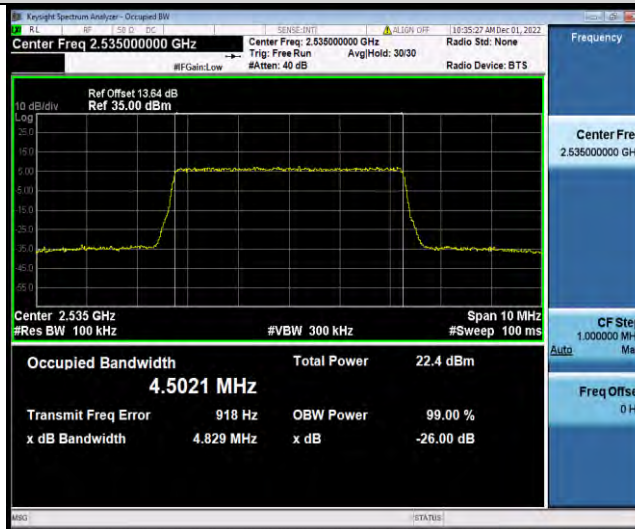

## Test Graphs

BUREAU VERITAS

Test Report No.: W7L-P23030016RF06

Band7-5MHz-16QAM-20775-25RB#0

Band7-5MHz-16QAM-21100-25RB#0

Band7-5MHz-16QAM-21425-25RB#0

BUREAU VERITAS

Test Report No.: W7L-P23030016RF06