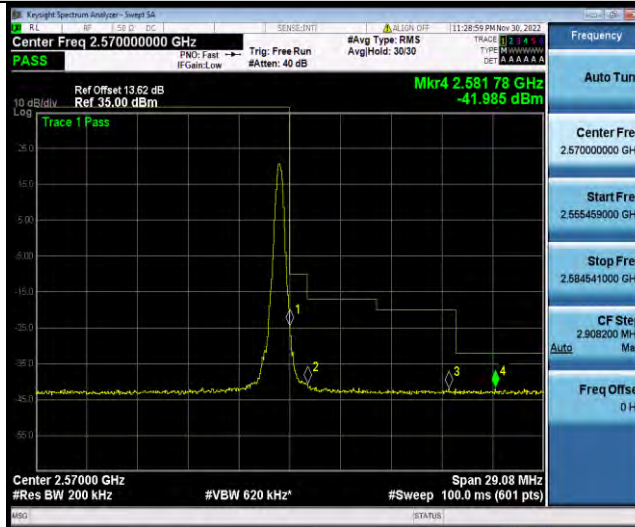

Band7-10MHz-64QAM-21400-50RB#0