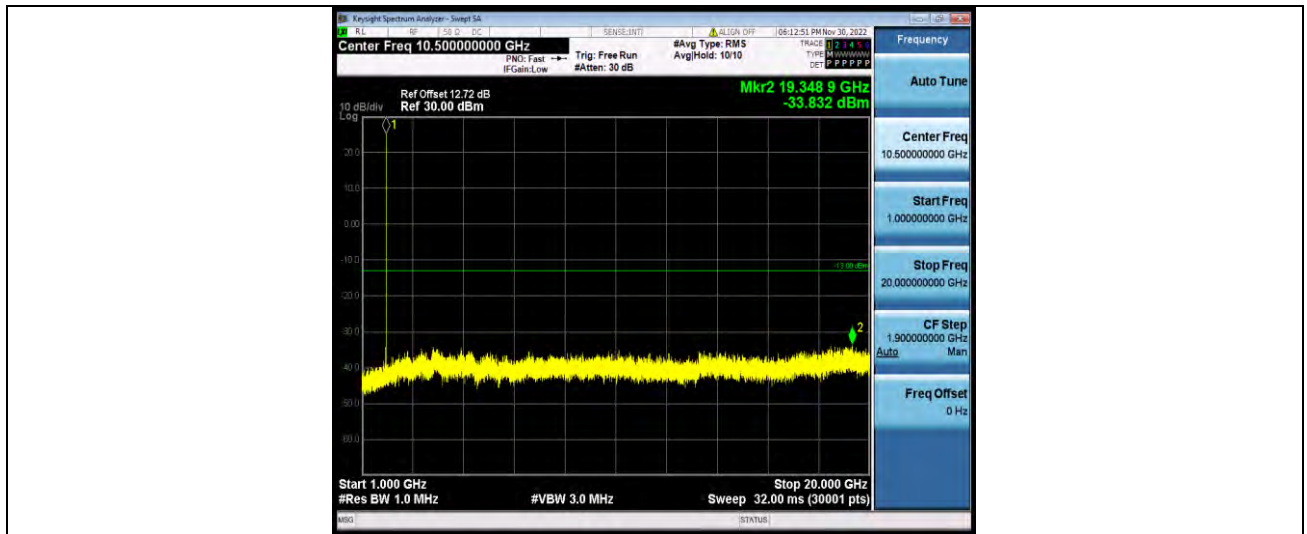

BUREAU
VERITAS

Test Report No.: W7L-P23030016RF05