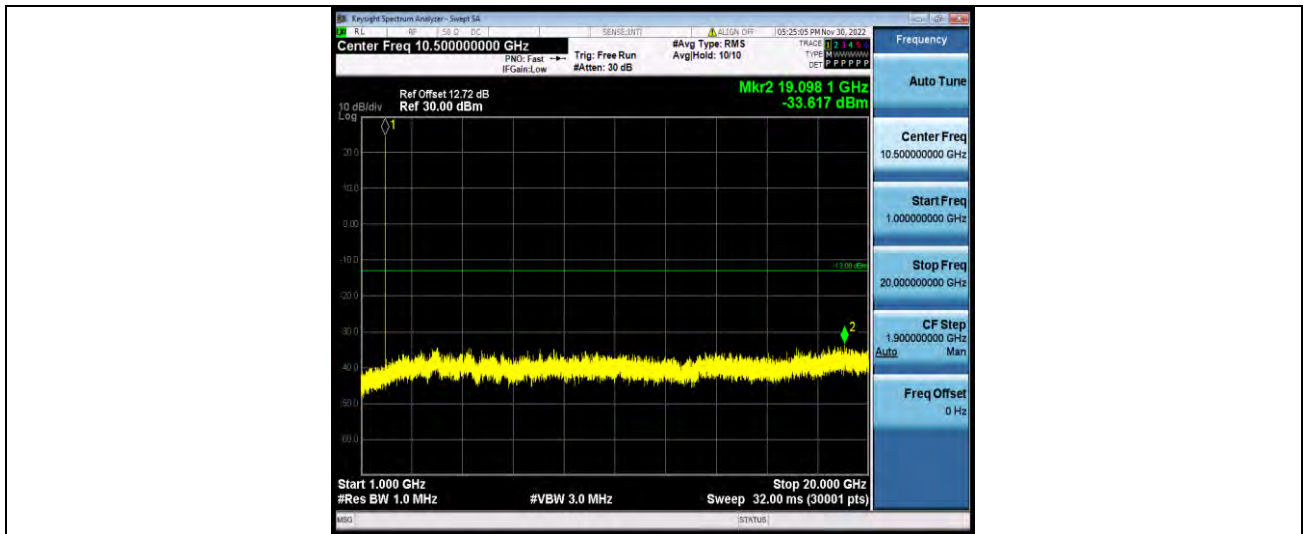

BUREAU VERITAS

Test Report No.: W7L-P23030016RF05

Band25-10MHz-64QAM-26090-1RB#0-Range1:30~1000MHz