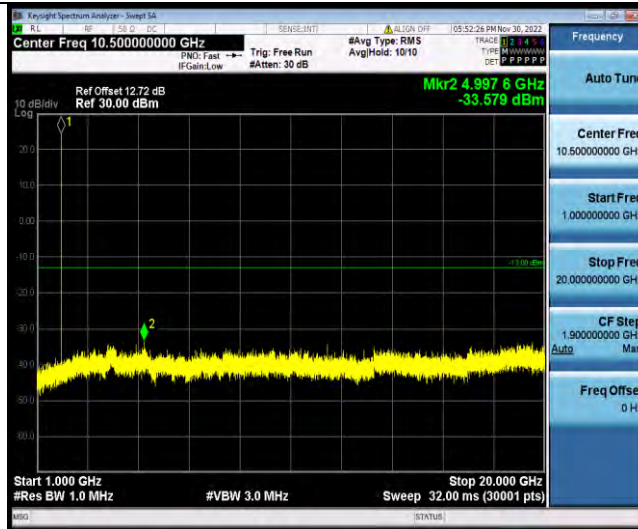

BUREAU VERITAS

Test Report No.: W7L-P23030016RF05

Band25-15MHz-64QAM-26115-1RB#0-Range1:30~1000MHz