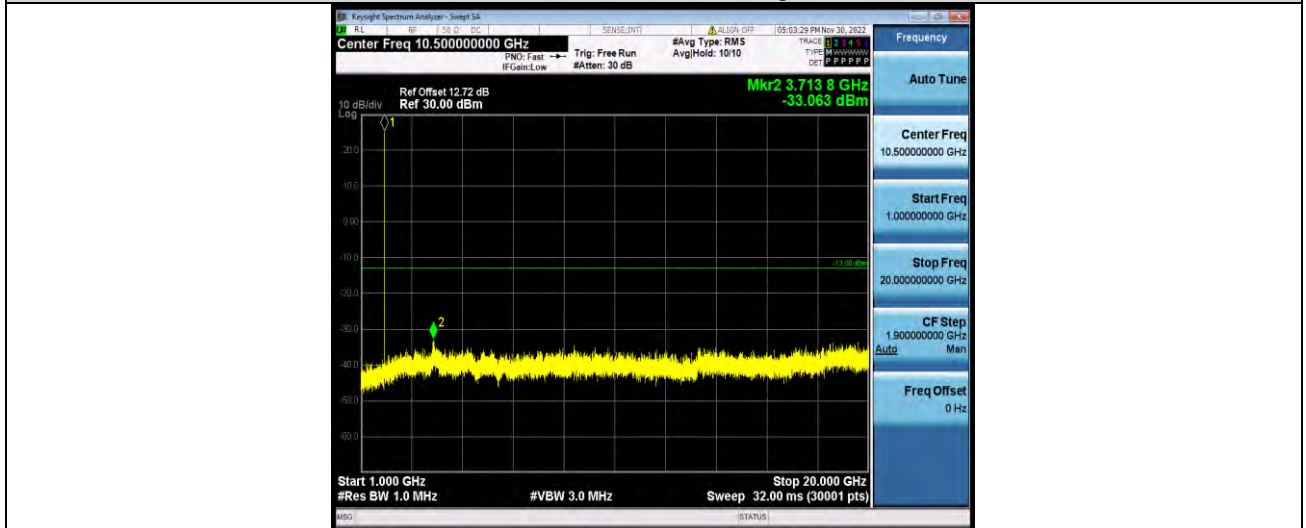

Band25-5MHz-64QAM-26665-1RB#0-Range1:30~1000MHz