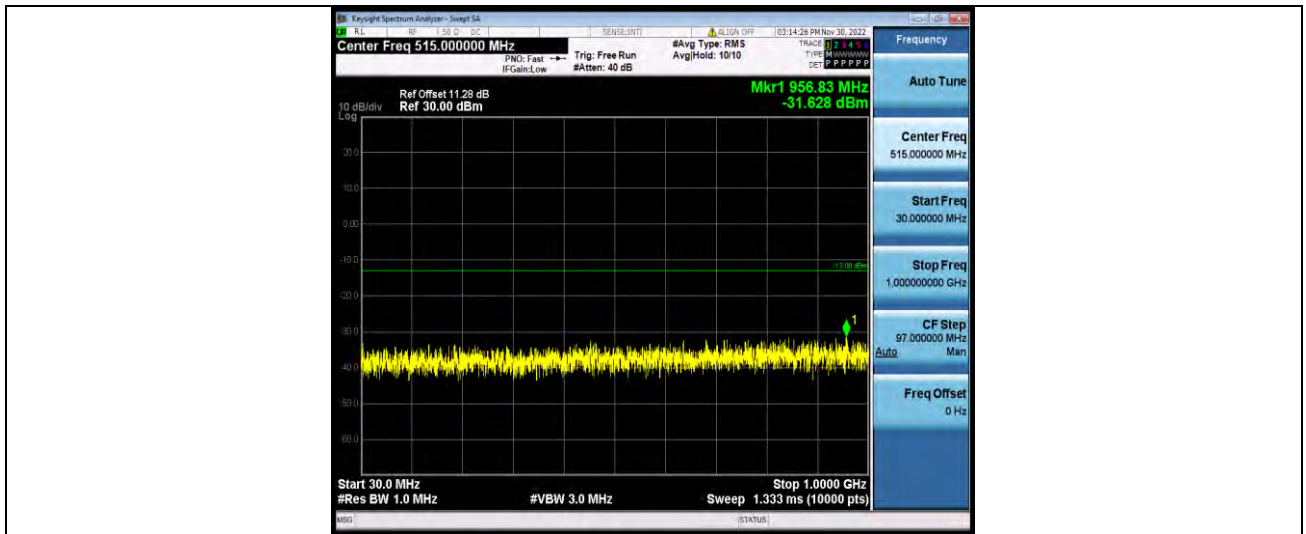

Test Report No.: W7L-P23030016RF05

Band25-1.4MHz-64QAM-26047-1RB#0-Range1:30~1000MHz

Band25-1.4MHz-64QAM-26047-1RB#0-Range2:1000~20000MHz

Band25-1.4MHz-64QAM-26365-1RB#0-Range1:30~1000MHz

BUREAU VERITAS

Test Report No.: W7L-P23030016RF05