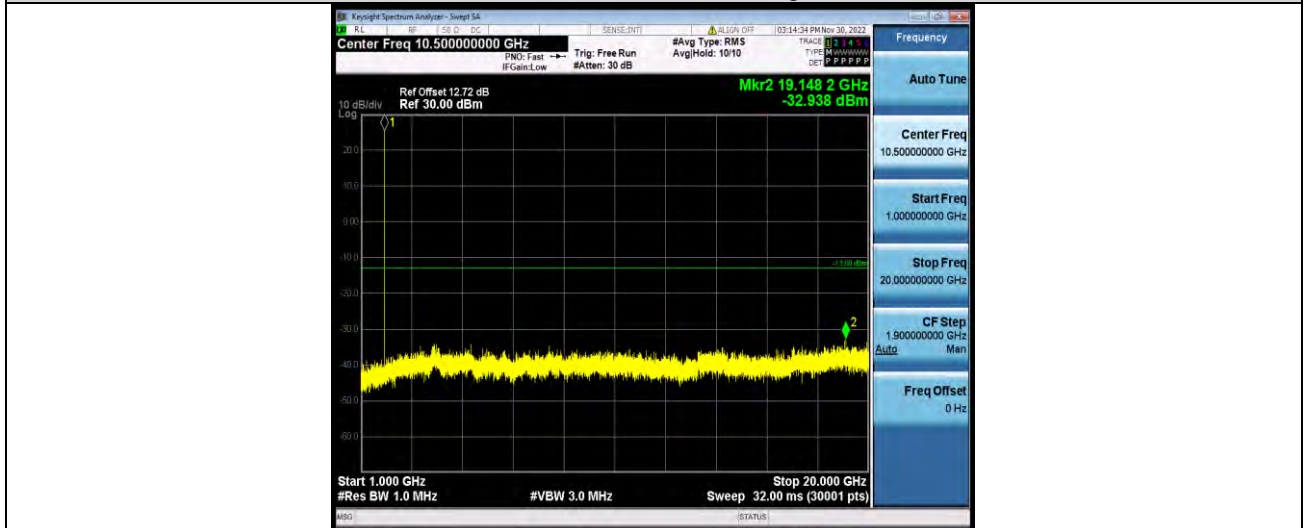

Band25-1.4MHz-64QAM-26365-1RB#0-Range2:1000~20000MHz