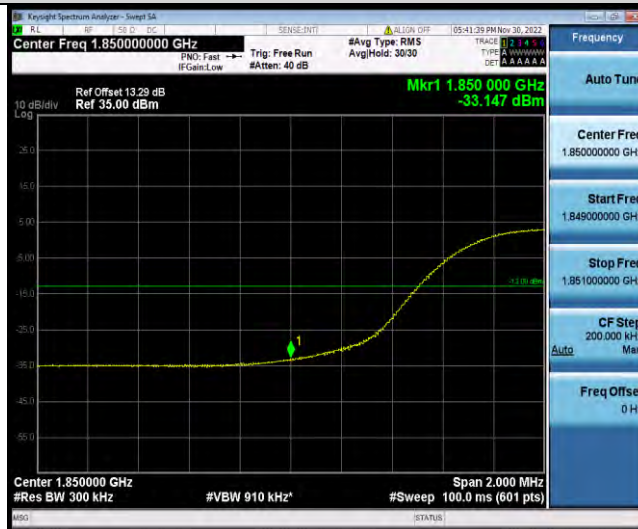

Band25-15MHz-16QAM-26615-1RB#74

Band25-15MHz-16QAM-26615-75RB#0

BUREAU VERITAS

Test Report No.: W7L-P23030016RF05

Band25-15MHz-64QAM-26115-1RB#0

Band25-15MHz-64QAM-26115-75RB#0

Band25-15MHz-64QAM-26615-1RB#0