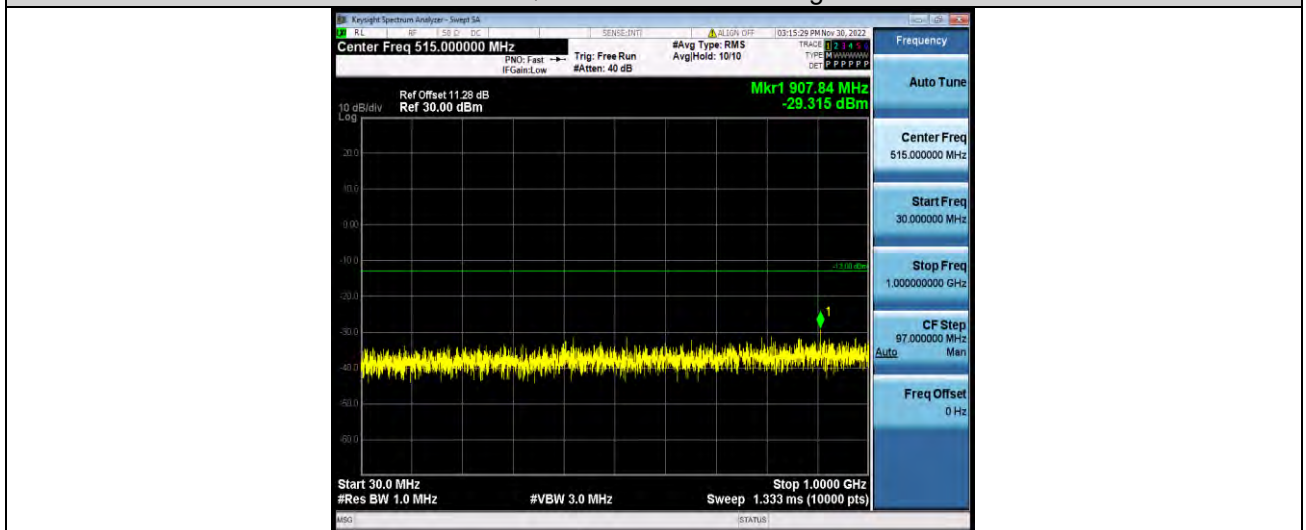

Band25-1.4MHz-64QAM-26683-1RB#0-Range1:30~1000MHz