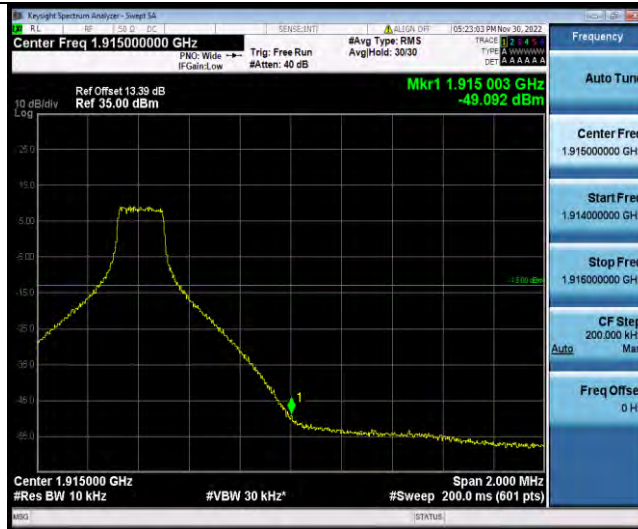

BUREAU VERITAS

Test Report No.: W7L-P23030016RF05

Band25-10MHz-64QAM-26090-1RB#0

Band25-10MHz-64QAM-26090-50RB#0

Band25-10MHz-64QAM-26640-1RB#49

BUREAU VERITAS

Test Report No.: W7L-P23030016RF05

Band25-10MHz-64QAM-26640-50RB#0