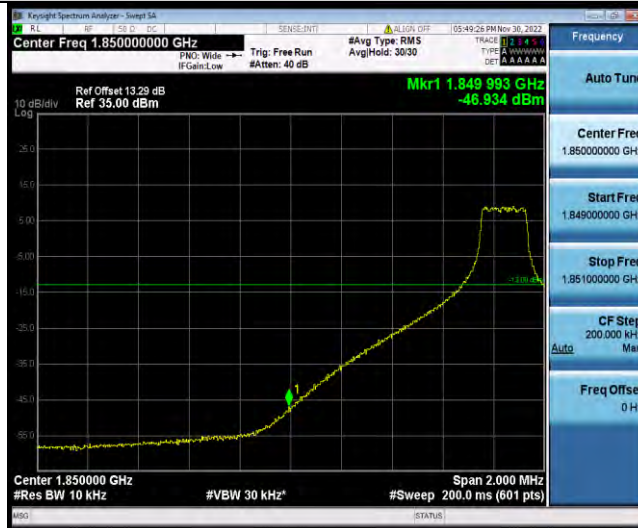

Band25-15MHz-16QAM-26615-1RB#74

Band25-15MHz-16QAM-26615-75RB#0

BUREAU VERITAS

Test Report No.: W7L-P23030016RF05

Band25-15MHz-64QAM-26115-1RB#0

Band25-15MHz-64QAM-26115-75RB#0

Band25-15MHz-64QAM-26615-1RB#0