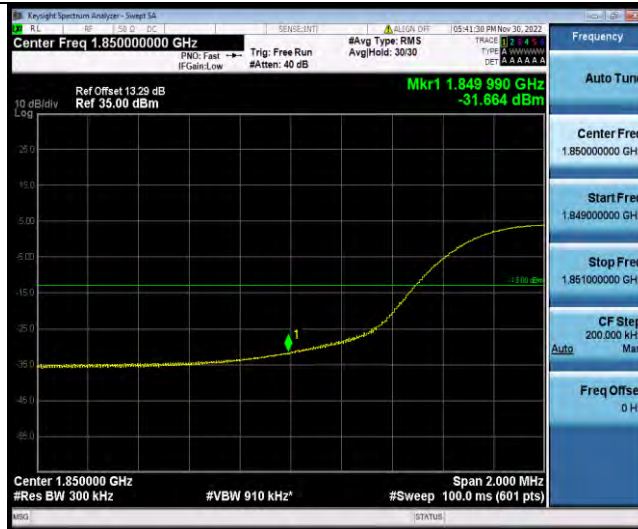

Test Report No.: W7L-P23030016RF05

Band25-15MHz-QPSK-26615-75RB#0

Band25-15MHz-16QAM-26115-1RB#0

Band25-15MHz-16QAM-26115-75RB#0

BUREAU VERITAS

Test Report No.: W7L-P23030016RF05

Band25-15MHz-16QAM-26615-1RB#0