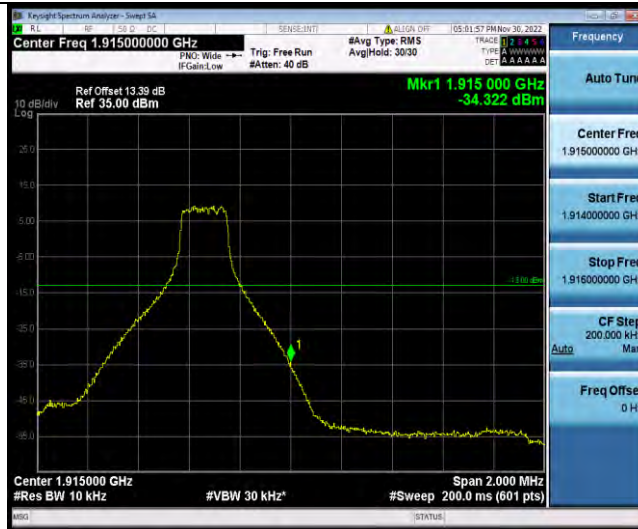

BUREAU VERITAS

Test Report No.: W7L-P23030016RF05

Band25-5MHz-64QAM-26665-25RB#0

Band25-10MHz-QPSK-26090-1RB#0

Band25-10MHz-QPSK-26090-50RB#0

BUREAU VERITAS

Test Report No.: W7L-P23030016RF05

Band25-10MHz-QPSK-26640-1RB#49