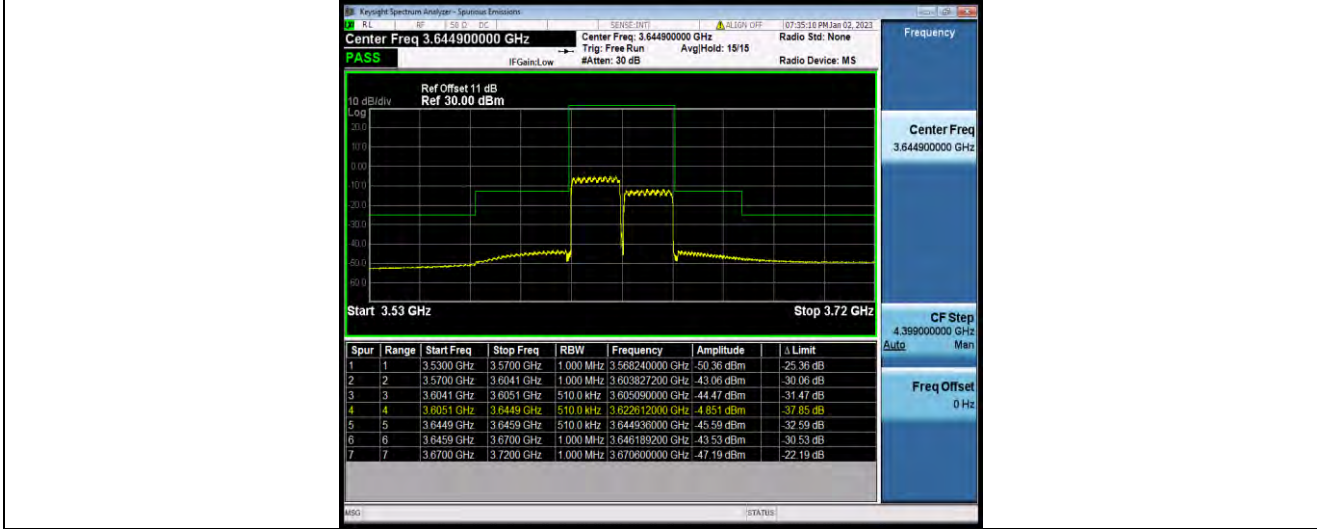

48-48-20MHz-20MHz-64QAM-64QAM-55891-56089-1RB#0-1RB#99