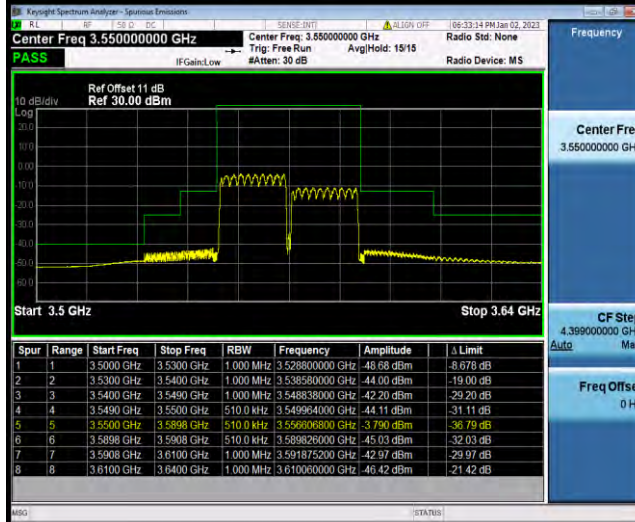

BUREAU VERITAS

Test Report No.: W7L-P23030016RF10

TEST GRAPHS

48-48-20MHz-20MHz-QPSK-QPSK-55340-55538-100RB#0-100RB#0

48-48-20MHz-20MHz-QPSK-QPSK-55340-55538-1RB#0-1RB#99