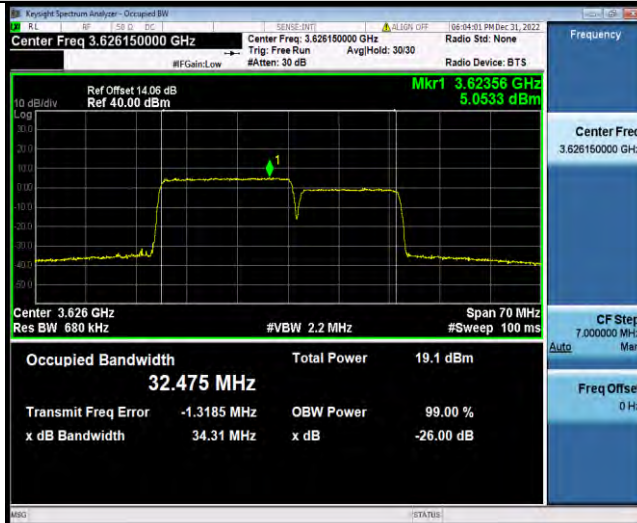

48-48-20MHz-15MHz-16QAM-16QAM-56491-56662-100RB#0-75RB#0

BV 7Layers Communications Technology (Shenzhen) Co., Ltd

No.B102, Dazu Chuangxin Mansion, North of Beihuan Avenue, North Area, Hi-Tech Industrial Park, Nanshan District, Shenzhen, Guangdong, China

Tel: +86 755 8869 6566
Fax: +86 755 8869 6577
Email: customerservice.sw@bureauveritas.com