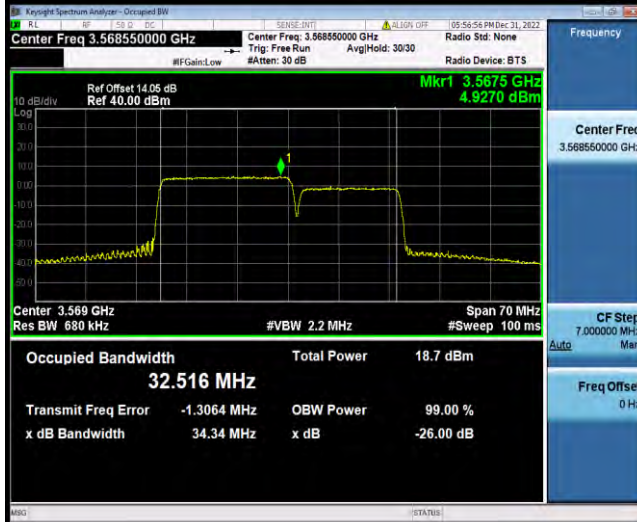

48-48-20MHz-15MHz-64QAM-64QAM-55916-56087-100RB#0-75RB#0