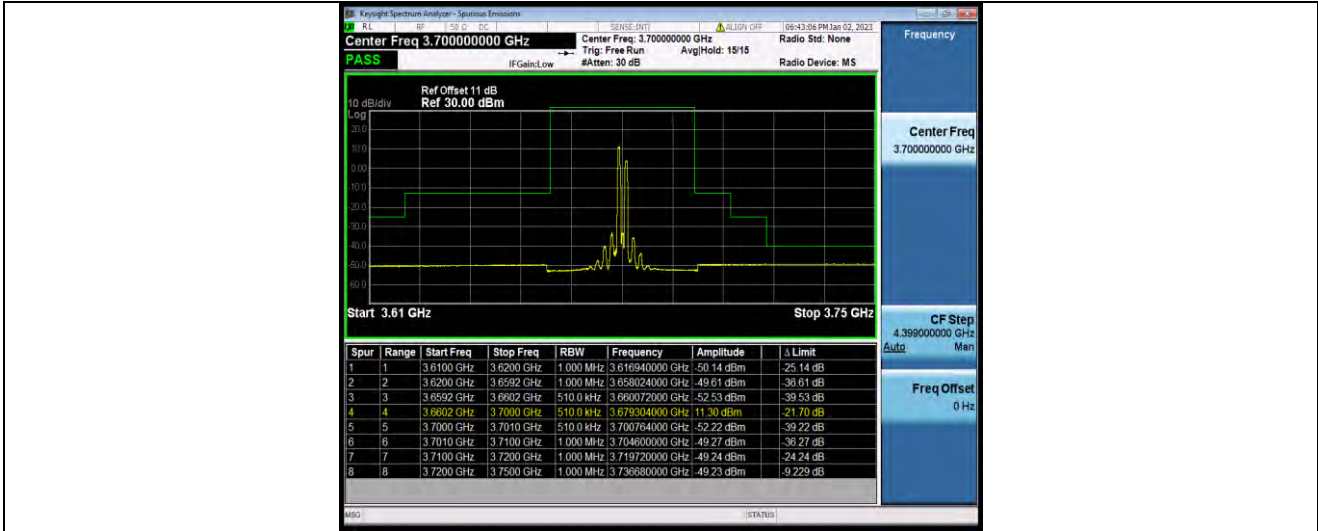

BUREAU VERITAS

Test Report No.: W7L-P23030016RF10

BV 7Layers Communications Technology (Shenzhen) Co., Ltd

No.B102, Dazu Chuangxin Mansion, North of Beihuan Avenue, North Area, Hi-Tech Industrial Park, Nanshan District, Shenzhen, Guangdong, China

Tel: +86 755 8869 6566
Fax: +86 755 8869 6577
Email: customerservice.sw@bureauveritas.com