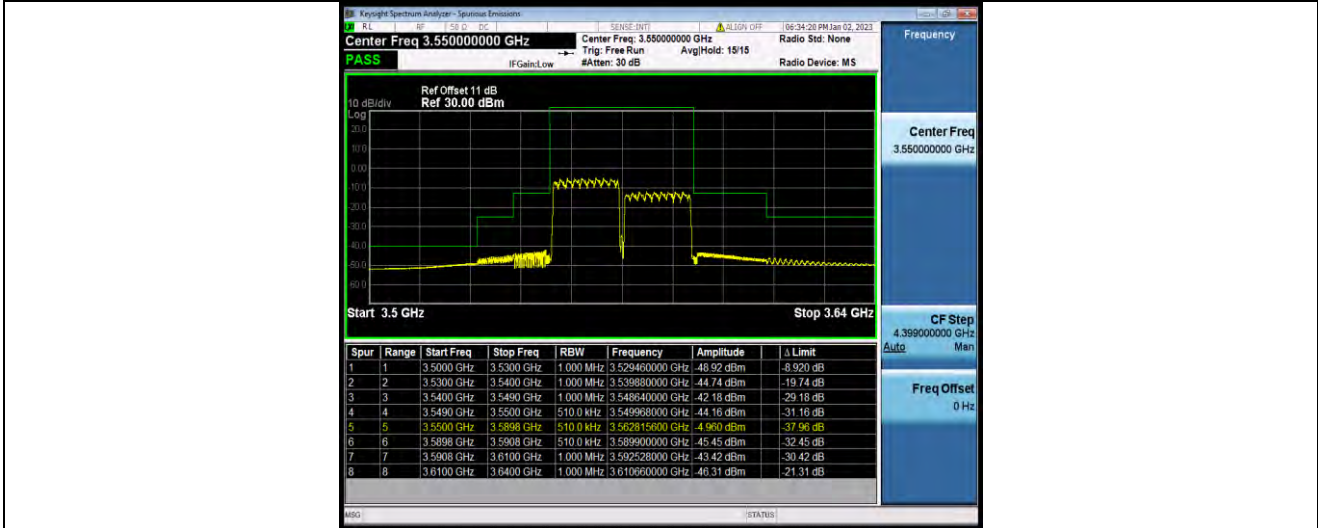

48-48-20MHz-20MHz-16QAM-16QAM-55340-55538-1RB#0-1RB#99