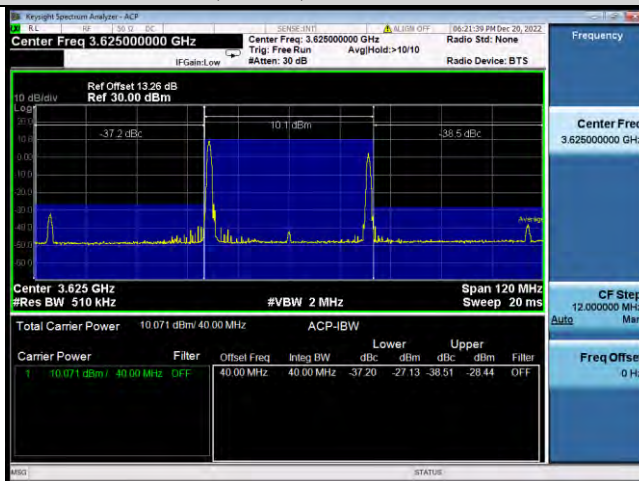

48-48-20MHz-20MHz-QPSK-QPSK-55891-56089-1RB#99-1RB#0