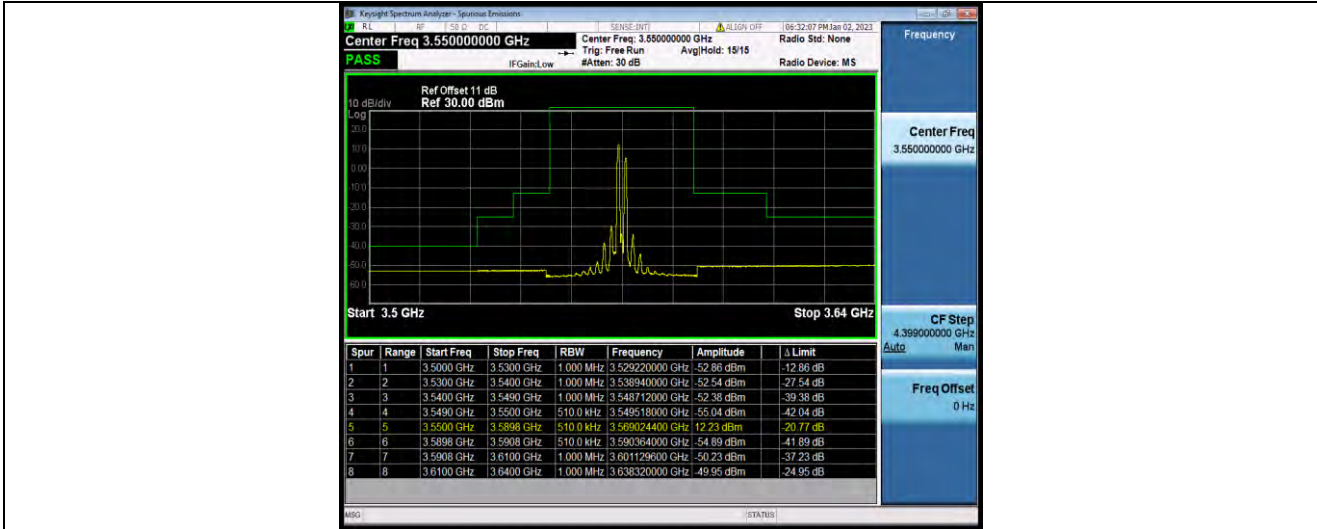

BUREAU VERITAS

Test Report No.: W7L-P23030016RF10

48-48-20MHz-20MHz-64QAM-64QAM-55891-56089-100RB#0-100RB#0