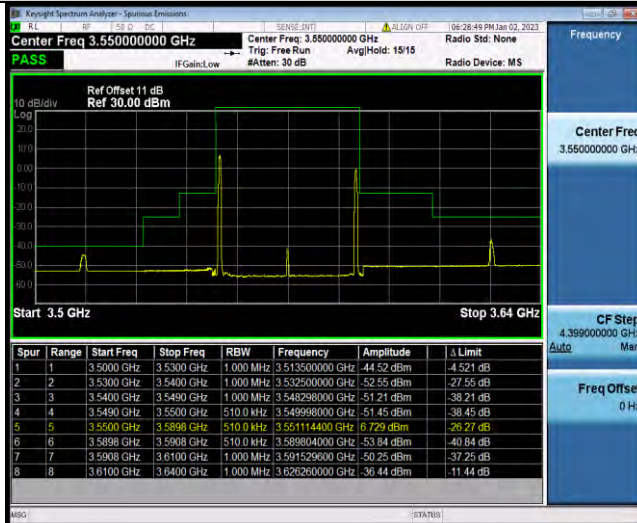

48-48-20MHz-20MHz-64QAM-64QAM-55340-55538-1RB#99-1RB#0

BV 7Layers Communications Technology (Shenzhen) Co., Ltd

No.B102, Dazu Chuangxin Mansion, North of Beihuan Avenue, North Area, Hi-Tech Industrial Park, Nanshan District, Shenzhen, Guangdong, China

Tel: +86 755 8869 6566
Fax: +86 755 8869 6577
Email: customerservice.sw@bureauveritas.com