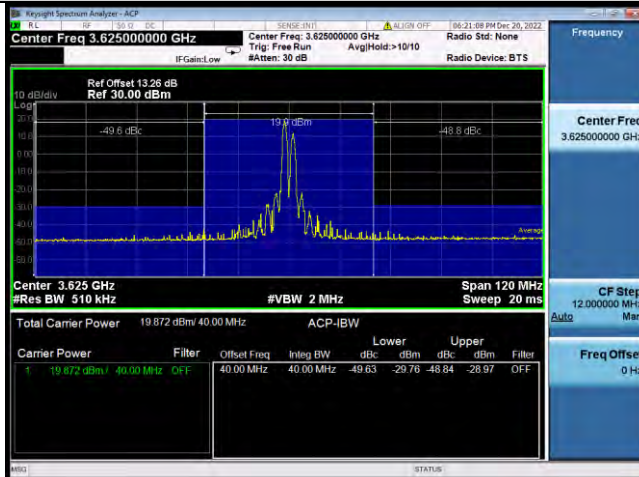

48-48-20MHz-20MHz-QPSK-QPSK-56442-56640-100RB#0-100RB#0