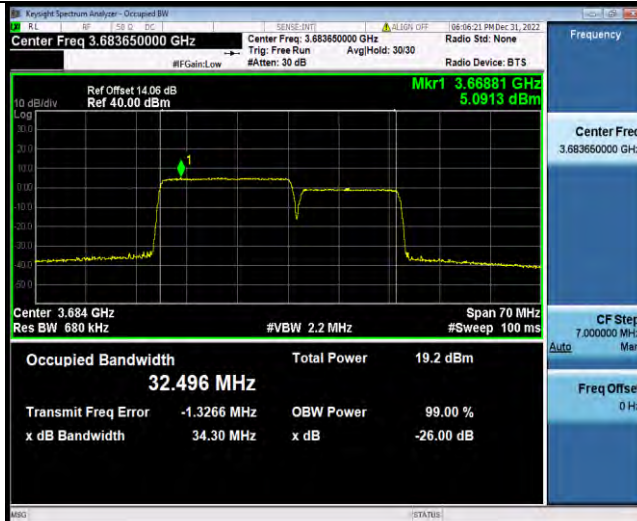

48-48-20MHz-15MHz-64QAM-64QAM-55340-55511-100RB#0-75RB#0