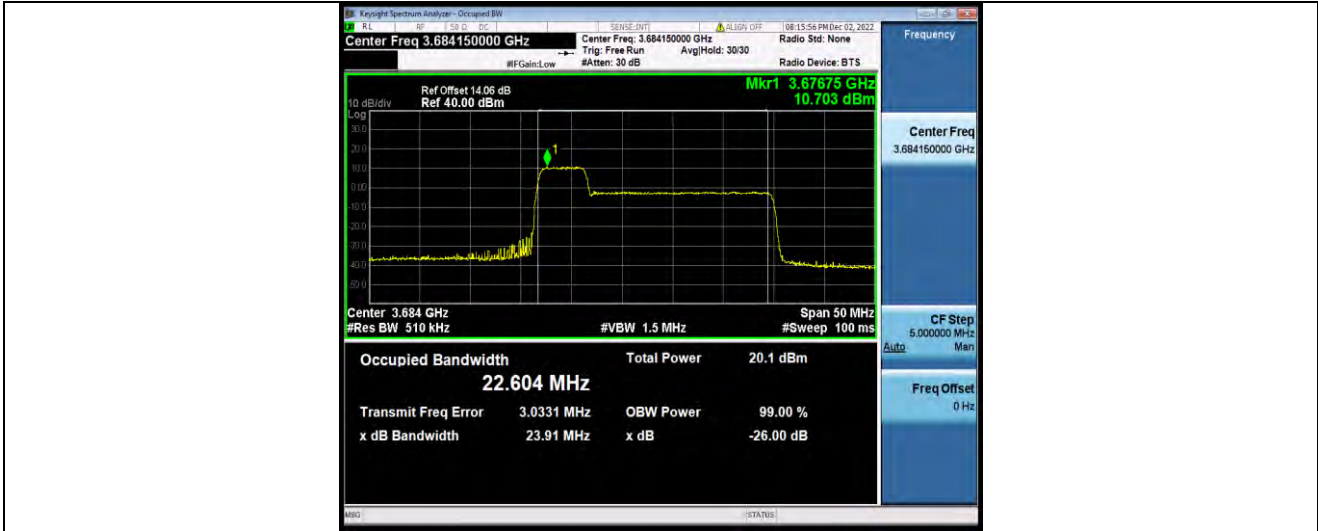

48-48-5MHz-20MHz-64QAM-64QAM-55898-56015-25RB#0-100RB#0

48-48-5MHz-20MHz-64QAM-64QAM-56523-56640-25RB#0-100RB#0

**BUREAU
VERITAS**

Test Report No.: W7L-P23030016RF10

BV 7Layers Communications Technology
(Shenzhen) Co., Ltd