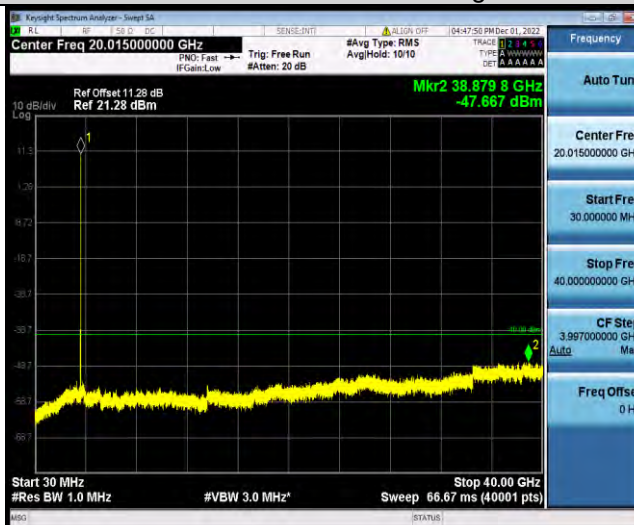

BUREAU VERITAS

Test Report No.: W7L-P23030016RF10

Band48-20MHz-64QAM-55340-1RB#0-Range1:30~40000MHz

Band48-20MHz-64QAM-55990-1RB#0-Range1:30~40000MHz

Band48-20MHz-64QAM-56640-1RB#0-Range1:30~40000MHz

BV 7Layers Communications Technology (Shenzhen) Co., Ltd