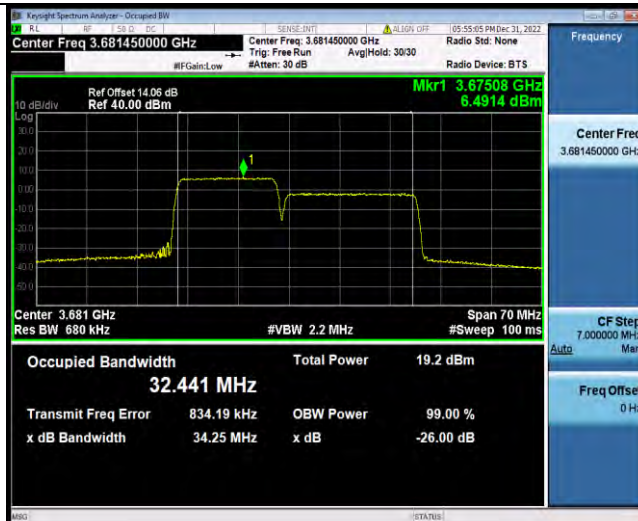

48-48-15MHz-20MHz-64QAM-64QAM-55318-55489-75RB#0-100RB#0