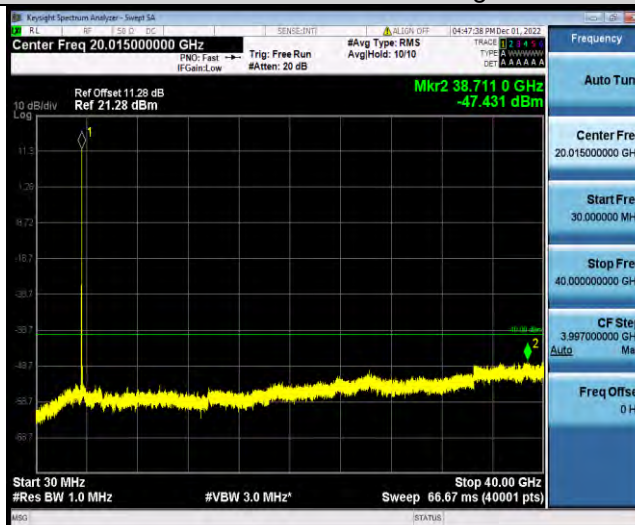

BUREAU VERITAS

Test Report No.: W7L-P23030016RF10

Band48-20MHz-16QAM-55340-1RB#0-Range1:30~40000MHz

Band48-20MHz-16QAM-55990-1RB#0-Range1:30~40000MHz

Band48-20MHz-16QAM-56640-1RB#0-Range1:30~40000MHz

BV 7Layers Communications Technology (Shenzhen) Co., Ltd