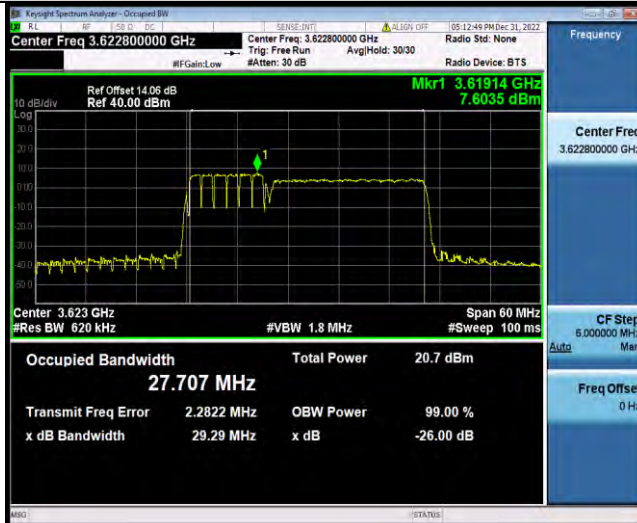

48-48-10MHz-20MHz-16QAM-16QAM-56496-56640-50RB#0-100RB#0

BV 7Layers Communications Technology (Shenzhen) Co., Ltd

No.B102, Dazu Chuangxin Mansion, North of Beihuan Avenue, North Area, Hi-Tech Industrial Park, Nanshan District, Shenzhen, Guangdong, China

Tel: +86 755 8869 6566 Fax: +86 755 8869 6577 Email: customerservice.sw@bureauveritas.com