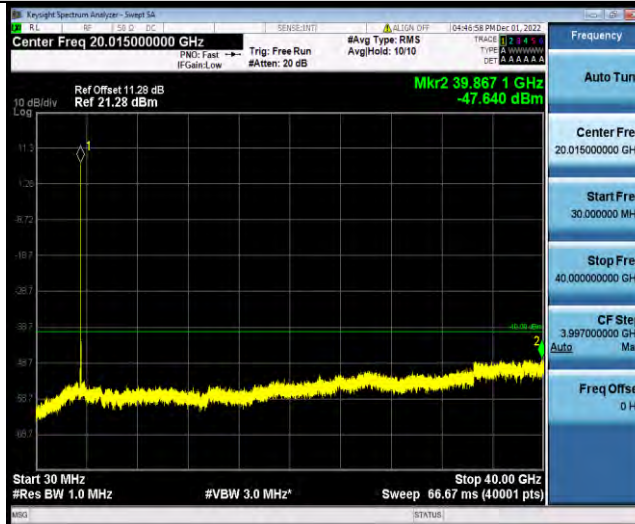

BUREAU VERITAS

Test Report No.: W7L-P23030016RF10

Band48-20MHz-16QAM-55340-1RB#0-Range1:30~40000MHz

Band48-20MHz-16QAM-55990-1RB#0-Range1:30~40000MHz

Band48-20MHz-16QAM-56640-1RB#0-Range1:30~40000MHz

BV 7Layers Communications Technology (Shenzhen) Co., Ltd