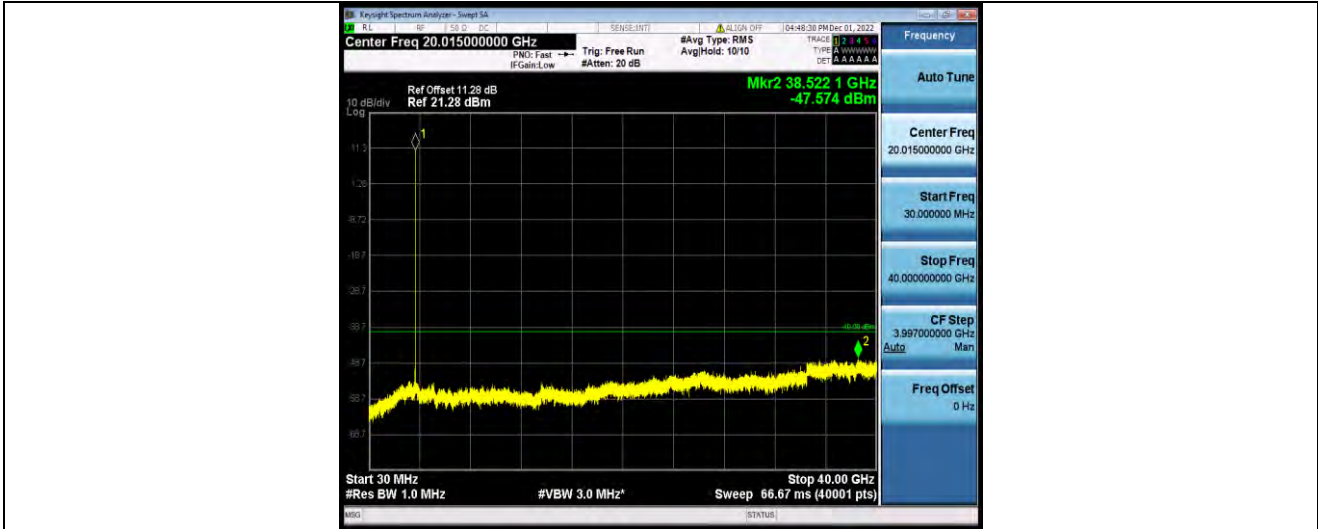

**BUREAU
VERITAS**

Test Report No.: W7L-P23030016RF10

BV 7Layers Communications Technology
(Shenzhen) Co., Ltd

No.B102, Dazu Chuangxin Mansion, North of Beihuan
Avenue, North Area, Hi-Tech Industrial Park, Nanshan
District, Shenzhen, Guangdong, China

Tel: +86 755 8869 6566
Fax: +86 755 8869 6577
Email: customerservice.sw@bureauveritas.com