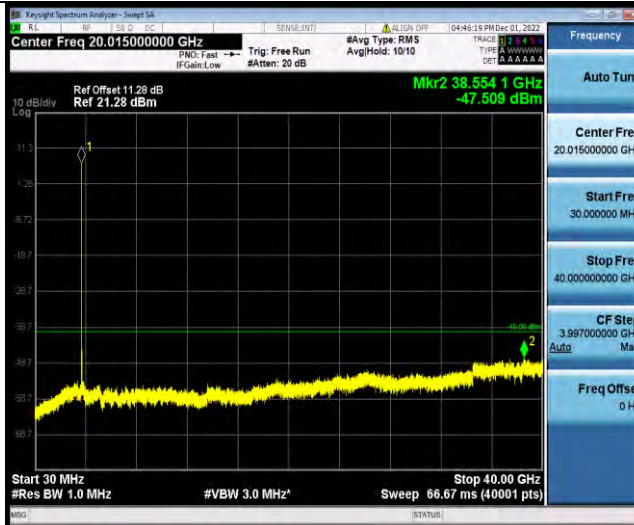

BUREAU VERITAS

Test Report No.: W7L-P23030016RF10

Band48-20MHz-QPSK-55340-1RB#0-Range1:30~40000MHz