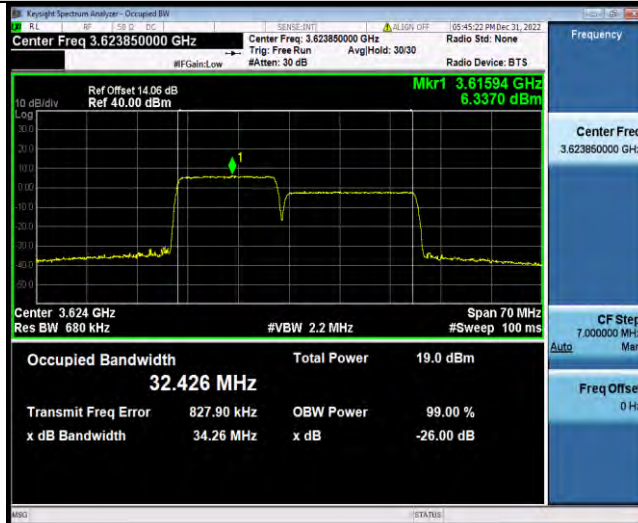

48-48-15MHz-20MHz-64QAM-64QAM-56469-56640-75RB#0-100RB#0