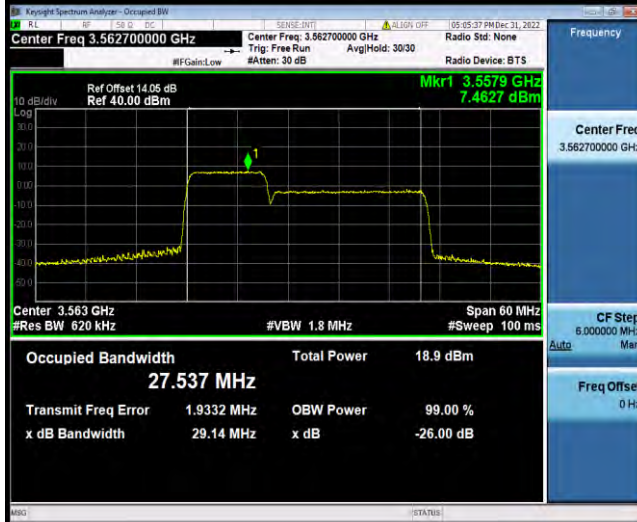

48-48-10MHz-20MHz-64QAM-64QAM-55896-56040-50RB#0-100RB#0