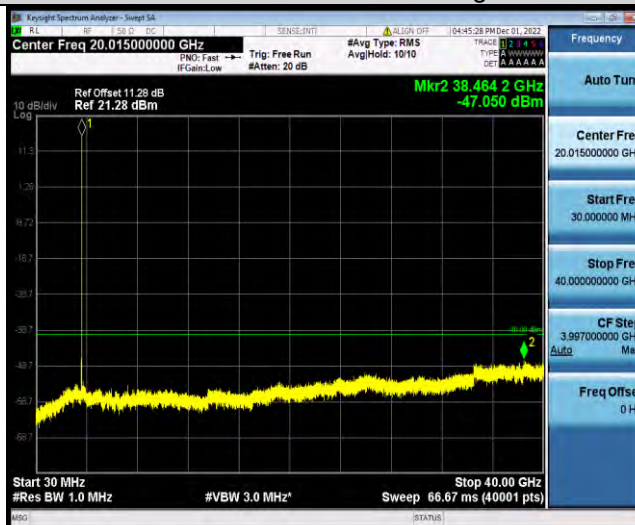

BUREAU VERITAS

Test Report No.: W7L-P23030016RF10

Band48-15MHz-16QAM-55315-1RB#0-Range1:30~40000MHz

Band48-15MHz-16QAM-55990-1RB#0-Range1:30~40000MHz

Band48-15MHz-16QAM-56665-1RB#0-Range1:30~40000MHz

BV 7Layers Communications Technology (Shenzhen) Co., Ltd