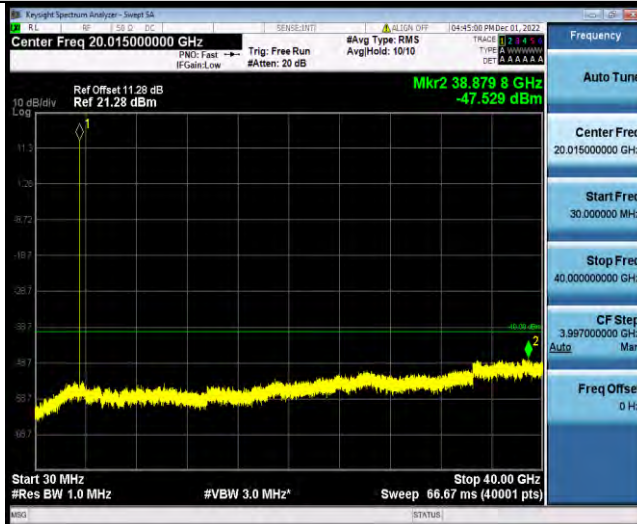

BUREAU VERITAS

Test Report No.: W7L-P23030016RF10

Band48-15MHz-64QAM-55315-1RB#0-Range1:30~40000MHz

Band48-15MHz-64QAM-55990-1RB#0-Range1:30~40000MHz

Band48-15MHz-64QAM-56665-1RB#0-Range1:30~40000MHz

BV 7Layers Communications Technology (Shenzhen) Co., Ltd