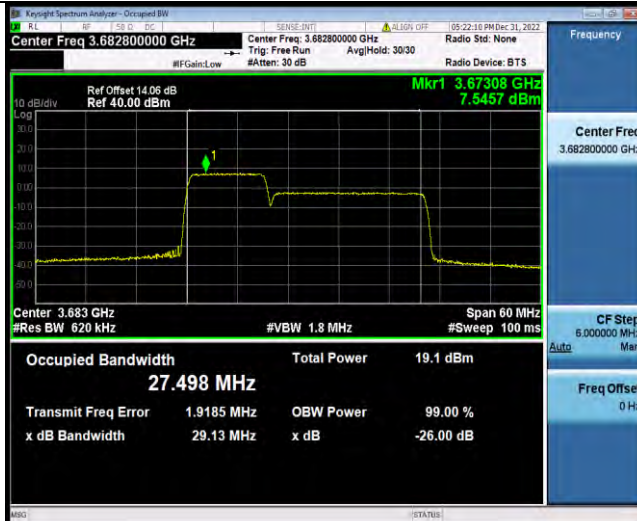

48-48-10MHz-20MHz-64QAM-64QAM-55295-55439-50RB#0-100RB#0