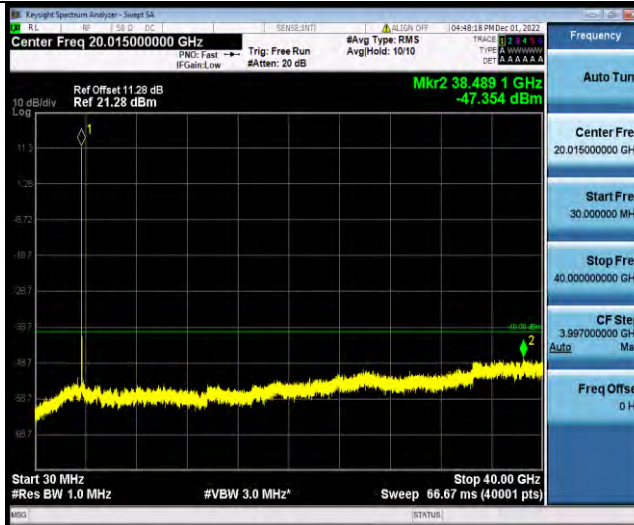

BUREAU VERITAS

Test Report No.: W7L-P23030016RF10

Band48-20MHz-64QAM-55340-1RB#0-Range1:30~40000MHz