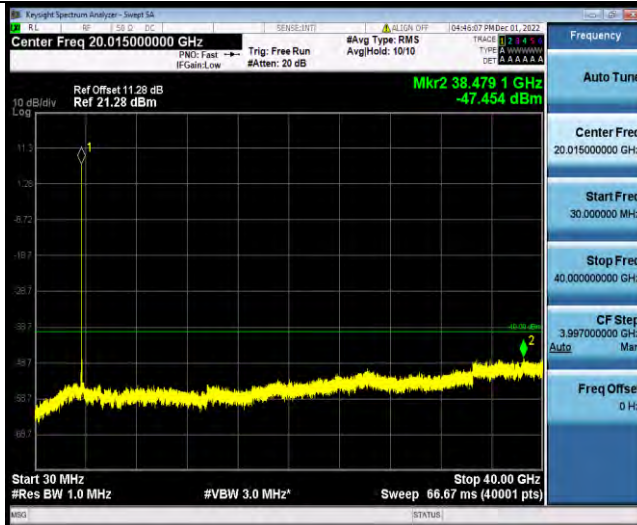

BUREAU VERITAS

Test Report No.: W7L-P23030016RF10

Band48-15MHz-64QAM-55315-1RB#0-Range1:30~40000MHz