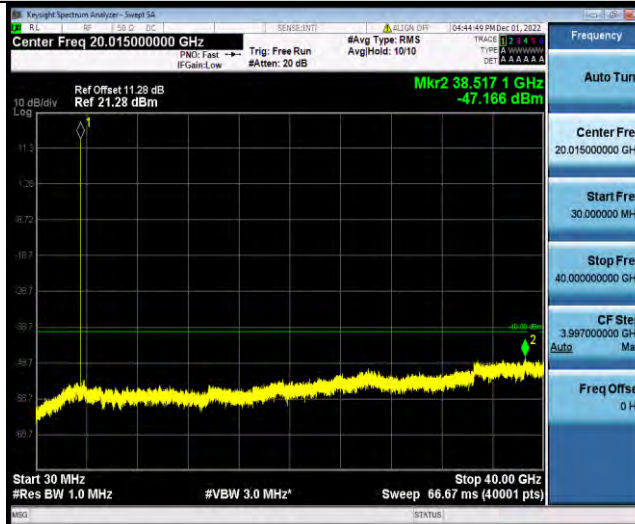

BUREAU VERITAS

Test Report No.: W7L-P23030016RF10

Band48-15MHz-16QAM-55315-1RB#0-Range1:30~40000MHz

Band48-15MHz-16QAM-55990-1RB#0-Range1:30~40000MHz

Band48-15MHz-16QAM-56665-1RB#0-Range1:30~40000MHz

BV 7Layers Communications Technology (Shenzhen) Co., Ltd