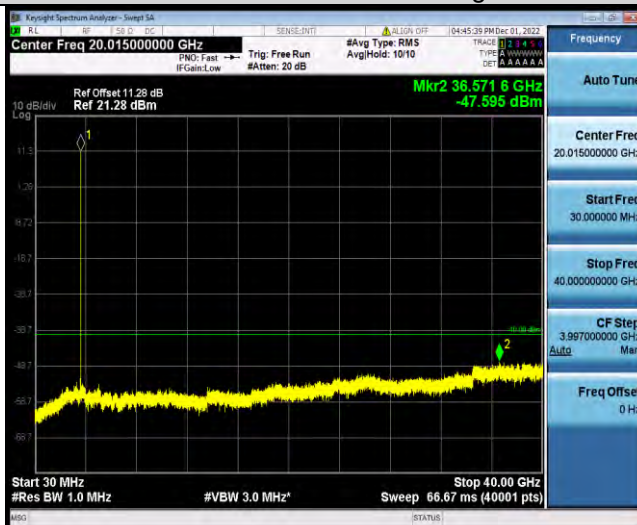

BUREAU VERITAS

Test Report No.: W7L-P23030016RF10

Band48-15MHz-64QAM-55315-1RB#0-Range1:30~40000MHz

Band48-15MHz-64QAM-55990-1RB#0-Range1:30~40000MHz

Band48-15MHz-64QAM-56665-1RB#0-Range1:30~40000MHz

BV 7Layers Communications Technology (Shenzhen) Co., Ltd