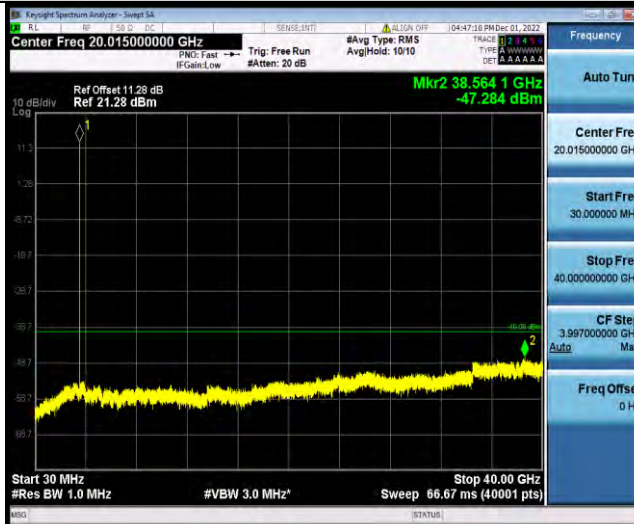

BUREAU VERITAS

Test Report No.: W7L-P23030016RF10

Band48-20MHz-64QAM-55340-1RB#0-Range1:30~40000MHz

Band48-20MHz-64QAM-55990-1RB#0-Range1:30~40000MHz

Band48-20MHz-64QAM-56640-1RB#0-Range1:30~40000MHz

BV 7Layers Communications Technology (Shenzhen) Co., Ltd