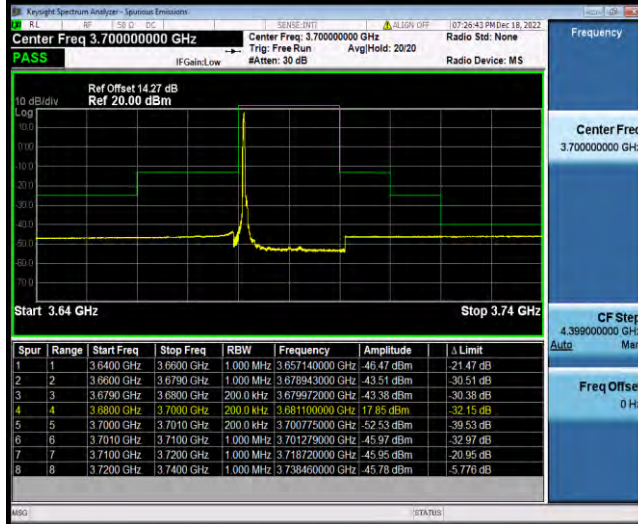

Band48-20MHz-QPSK-56640-1RB#99