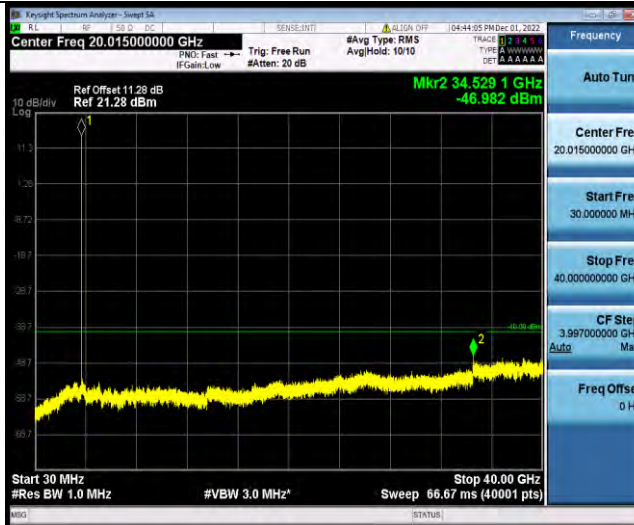

BUREAU VERITAS

Test Report No.: W7L-P23030016RF10

Band48-10MHz-64QAM-55290-1RB#0-Range1:30~40000MHz