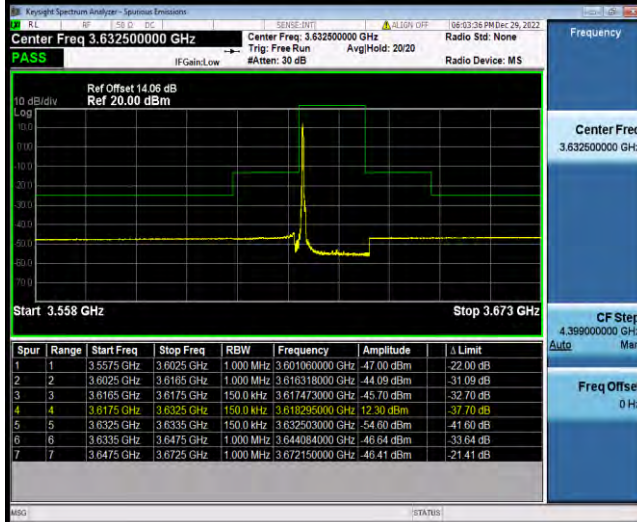

# Test Report No.: W7L-P23030016RF10

Band48-15MHz-64QAM-55990-1RB#0

Band48-15MHz-64QAM-55990-1RB#74

Band48-15MHz-64QAM-55990-75RB#0

BV 7Layers Communications Technology (Shenzhen) Co., Ltd

No.B102, Dazu Chuangxin Mansion, North of Beihuan Avenue, North Area, Hi-Tech Industrial Park, Nanshan District, Shenzhen, Guangdong, China