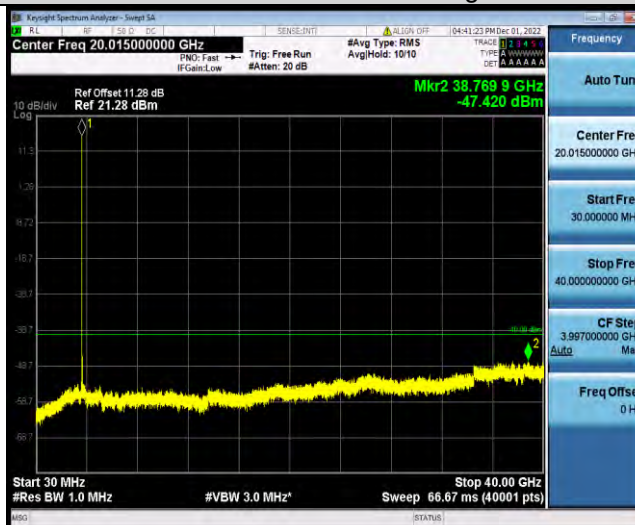

BUREAU VERITAS

Test Report No.: W7L-P23030016RF10

Band48-5MHz-16QAM-55265-1RB#0-Range1:30~40000MHz

Band48-5MHz-16QAM-55990-1RB#0-Range1:30~40000MHz

Band48-5MHz-16QAM-56715-1RB#0-Range1:30~40000MHz

BV 7Layers Communications Technology (Shenzhen) Co., Ltd