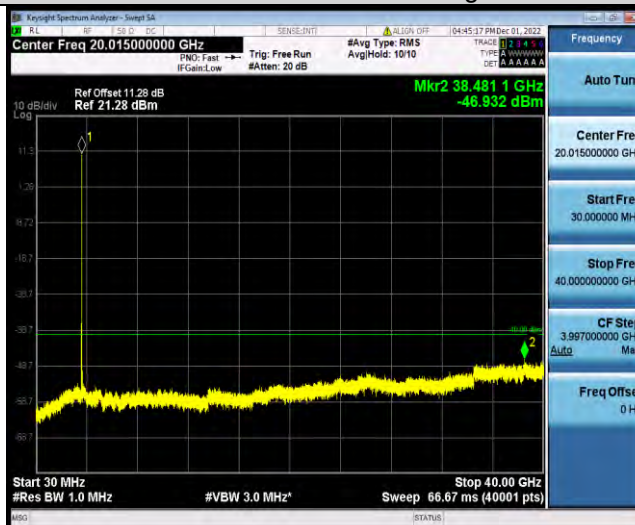

Band48-15MHz-QPSK-55990-1RB#0-Range1:30~40000MHz

Band48-15MHz-QPSK-56665-1RB#0-Range1:30~40000MHz

BV 7Layers Communications Technology (Shenzhen) Co., Ltd

No.B102, Dazu Chuangxin Mansion, North of Beihuan Avenue, North Area, Hi-Tech Industrial Park, Nanshan District, Shenzhen, Guangdong, China