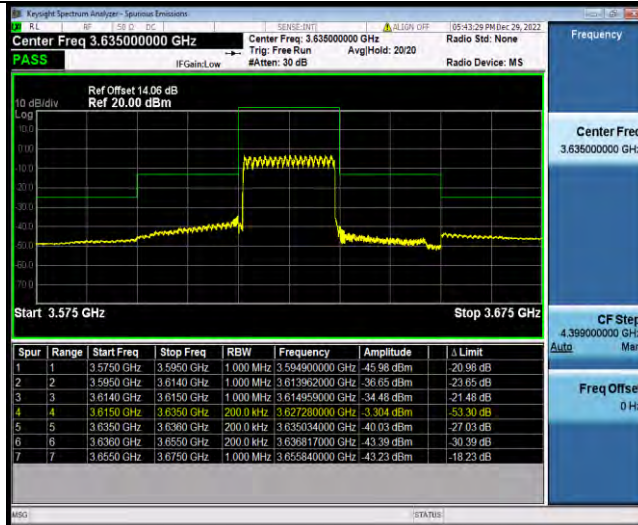

Band48-20MHz-QPSK-56640-1RB#0