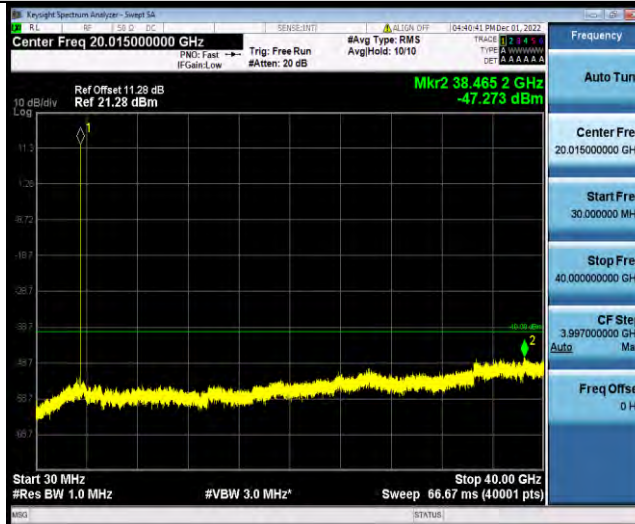

Band48-5MHz-16QAM-55990-1RB#0-Range1:30~40000MHz