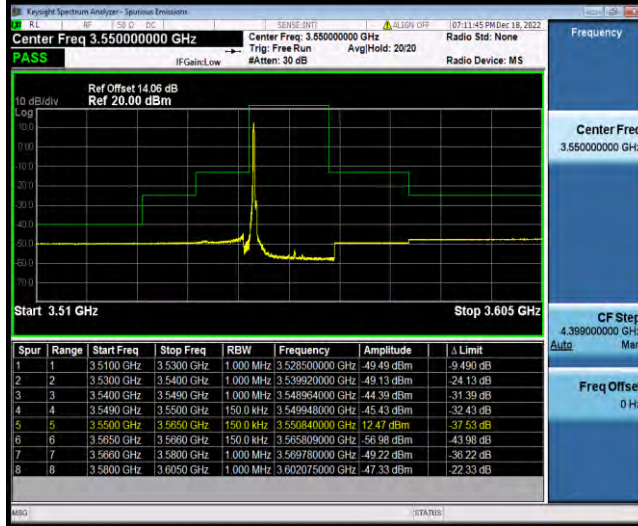

# Test Report No.: W7L-P23030016RF10

Band48-15MHz-64QAM-55315-1RB#0

Band48-15MHz-64QAM-55315-1RB#74

Band48-15MHz-64QAM-55315-75RB#0

BV 7Layers Communications Technology (Shenzhen) Co., Ltd

No.B102, Dazu Chuangxin Mansion, North of Beihuan Avenue, North Area, Hi-Tech Industrial Park, Nanshan District, Shenzhen, Guangdong, China