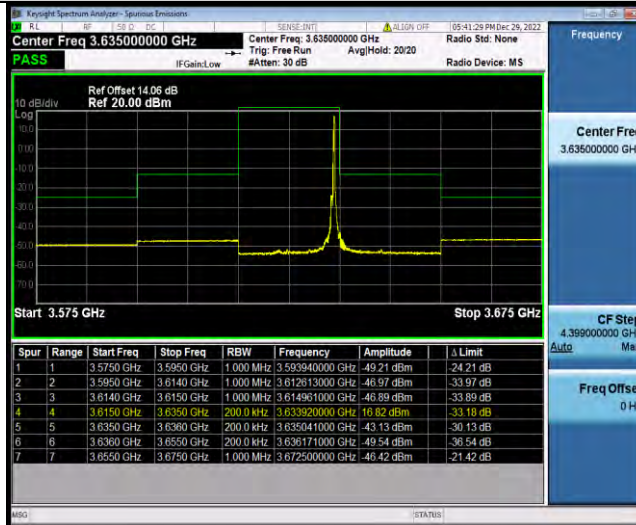

Band48-20MHz-QPSK-55990-1RB#99

Band48-20MHz-QPSK-55990-100RB#0

BV 7Layers Communications Technology (Shenzhen) Co., Ltd

No.B102, Dazu Chuangxin Mansion, North of Beihuan Avenue, North Area, Hi-Tech Industrial Park, Nanshan District, Shenzhen, Guangdong, China