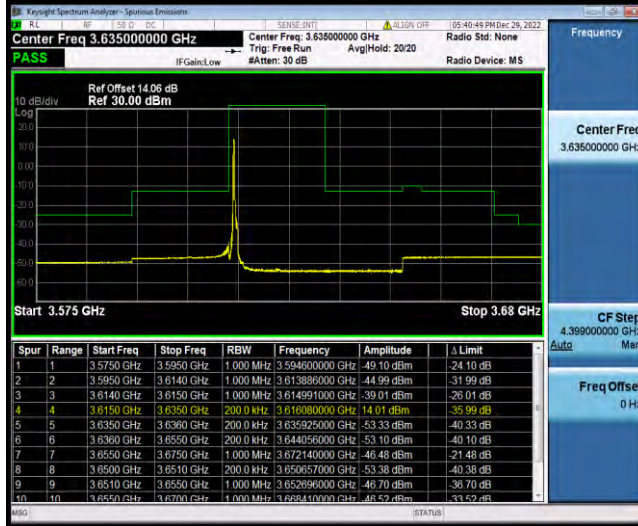

Band48-20MHz-64QAM-55990-1RB#99

Band48-20MHz-64QAM-55990-100RB#0

BV 7Layers Communications Technology (Shenzhen) Co., Ltd

No.B102, Dazu Chuangxin Mansion, North of Beihuan Avenue, North Area, Hi-Tech Industrial Park, Nanshan District, Shenzhen, Guangdong, China