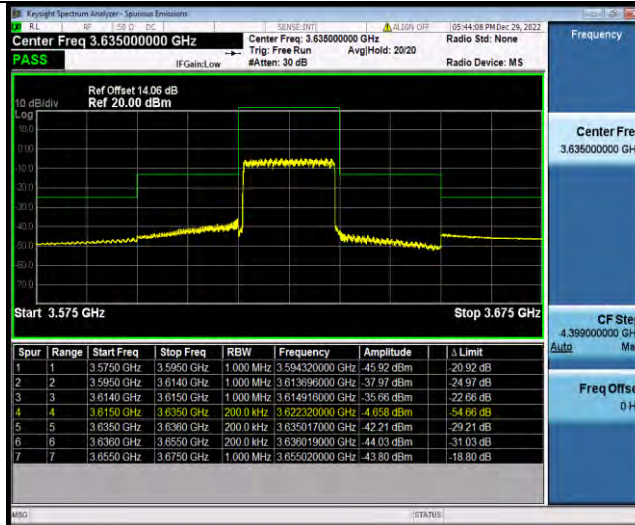

BUREAU VERITAS

Test Report No.: W7L-P23030016RF10

Band48-20MHz-16QAM-56640-1RB#0