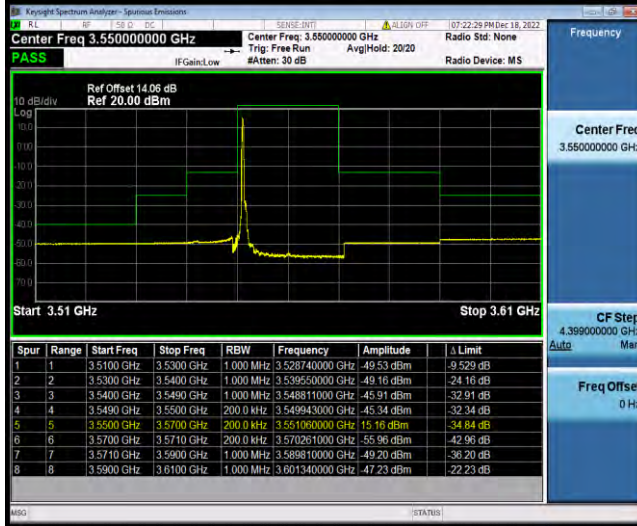

# Test Report No.: W7L-P23030016RF10

Band48-20MHz-64QAM-55340-1RB#0

Band48-20MHz-64QAM-55340-1RB#99

Band48-20MHz-64QAM-55340-100RB#0

BV 7Layers Communications Technology (Shenzhen) Co., Ltd

No.B102, Dazu Chuangxin Mansion, North of Beihuan Avenue, North Area, Hi-Tech Industrial Park, Nanshan District, Shenzhen, Guangdong, China