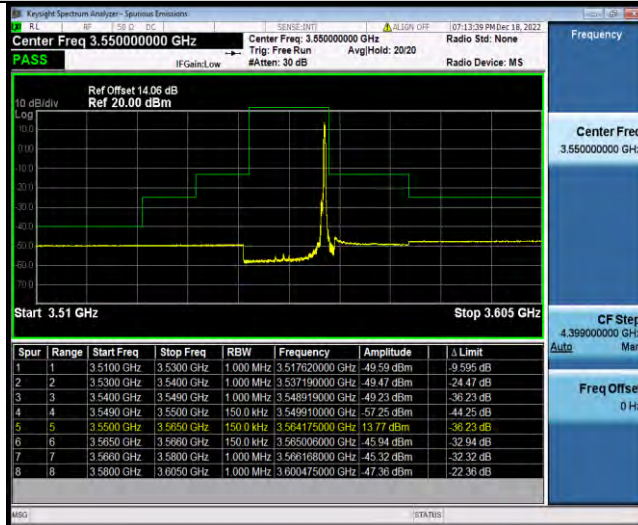

# Test Report No.: W7L-P23030016RF10

Band48-15MHz-64QAM-55315-1RB#0

Band48-15MHz-64QAM-55315-1RB#74

Band48-15MHz-64QAM-55315-75RB#0

BV 7Layers Communications Technology (Shenzhen) Co., Ltd

No.B102, Dazu Chuangxin Mansion, North of Beihuan Avenue, North Area, Hi-Tech Industrial Park, Nanshan District, Shenzhen, Guangdong, China