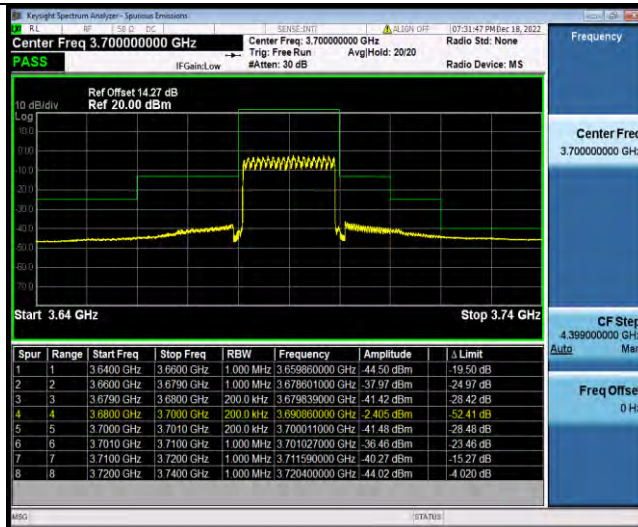

BUREAU VERITAS

Test Report No.: W7L-P23030016RF10

Band48-20MHz-16QAM-55340-1RB#0