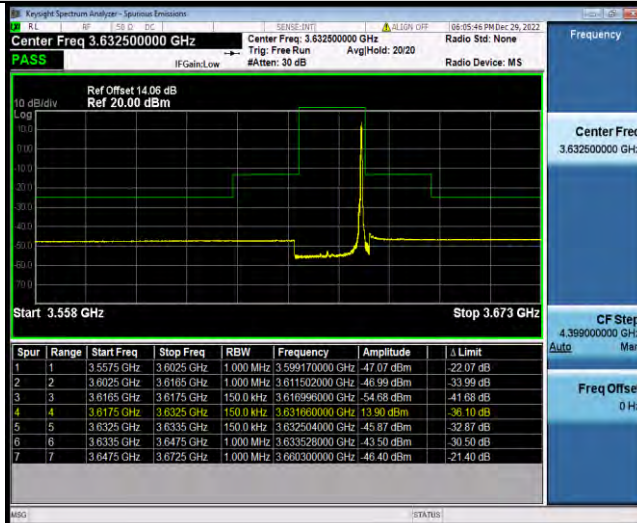

# Test Report No.: W7L-P23030016RF10

Band48-15MHz-64QAM-55990-1RB#0

Band48-15MHz-64QAM-55990-1RB#74

Band48-15MHz-64QAM-55990-75RB#0

BV 7Layers Communications Technology (Shenzhen) Co., Ltd

No.B102, Dazu Chuangxin Mansion, North of Beihuan Avenue, North Area, Hi-Tech Industrial Park, Nanshan District, Shenzhen, Guangdong, China