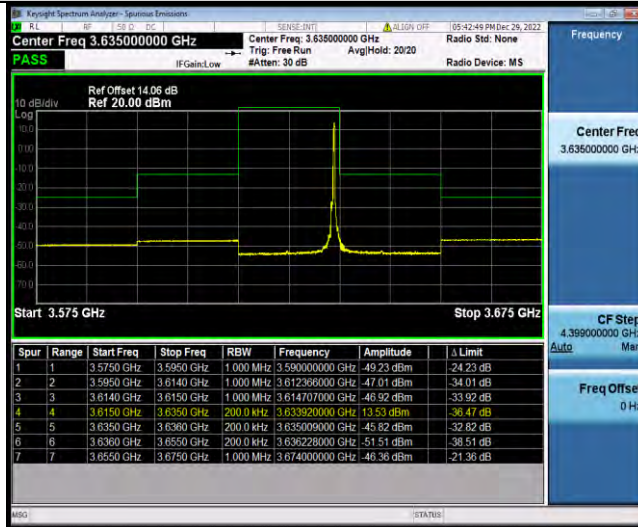

Band48-20MHz-64QAM-55990-100RB#0

BV 7Layers Communications Technology (Shenzhen) Co., Ltd

No.B102, Dazu Chuangxin Mansion, North of Beihuan Avenue, North Area, Hi-Tech Industrial Park, Nanshan District, Shenzhen, Guangdong, China

Tel: +86 755 8869 6566 Fax: +86 755 8869 6577 Email: customerservice.sw@bureauveritas.com