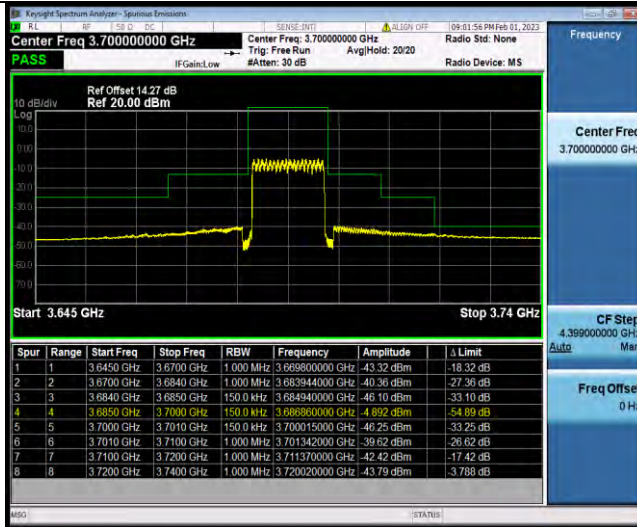

BUREAU VERITAS

Test Report No.: W7L-P23030016RF10

Band48-20MHz-QPSK-55340-1RB#0