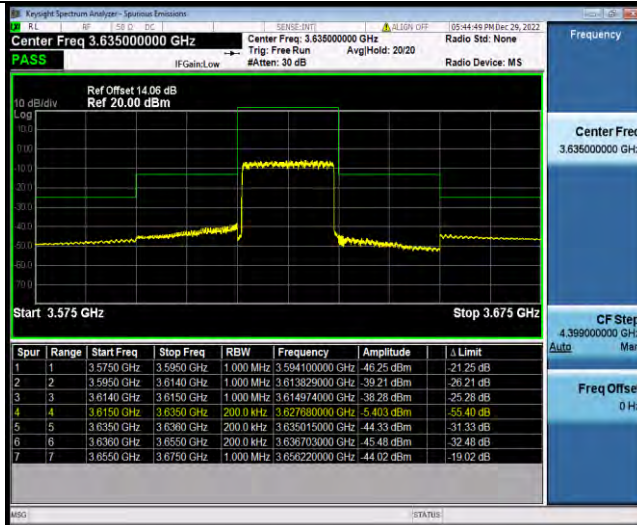

BUREAU VERITAS

Test Report No.: W7L-P23030016RF10

Band48-20MHz-64QAM-56640-1RB#0