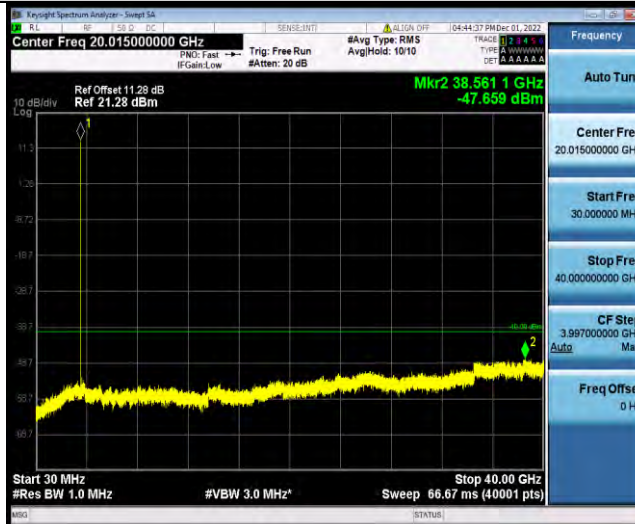

Band48-15MHz-QPSK-55990-1RB#0-Range1:30~40000MHz

Band48-15MHz-QPSK-56665-1RB#0-Range1:30~40000MHz

BV 7Layers Communications Technology (Shenzhen) Co., Ltd

No.B102, Dazu Chuangxin Mansion, North of Beihuan Avenue, North Area, Hi-Tech Industrial Park, Nanshan District, Shenzhen, Guangdong, China