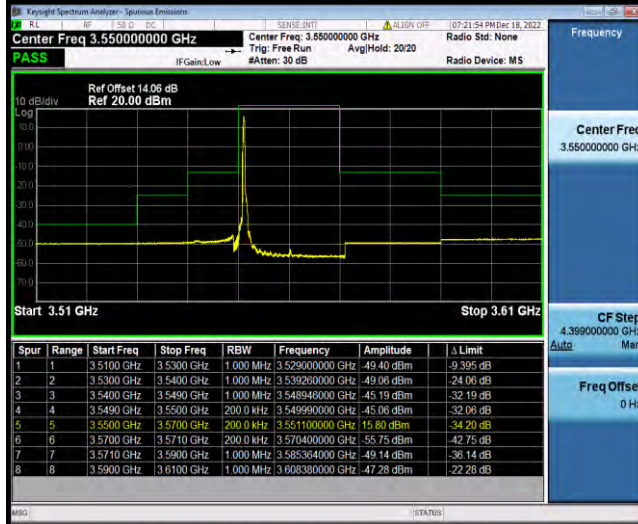

Band48-20MHz-16QAM-55340-1RB#99