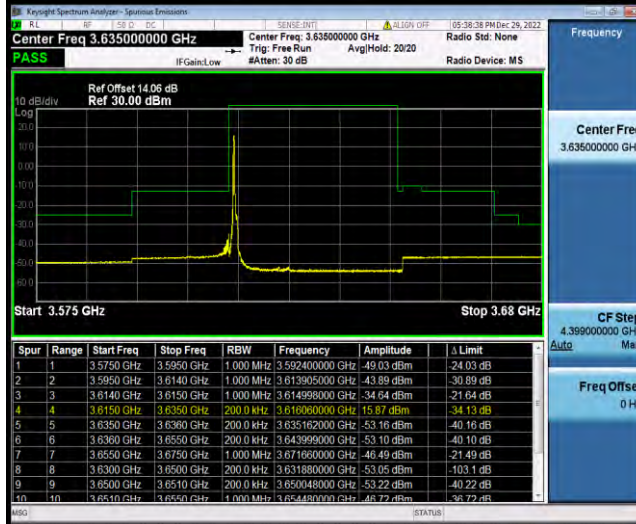

Band48-20MHz-QPSK-55990-1RB#99

Band48-20MHz-QPSK-55990-100RB#0

BV 7Layers Communications Technology (Shenzhen) Co., Ltd

No.B102, Dazu Chuangxin Mansion, North of Beihuan Avenue, North Area, Hi-Tech Industrial Park, Nanshan District, Shenzhen, Guangdong, China