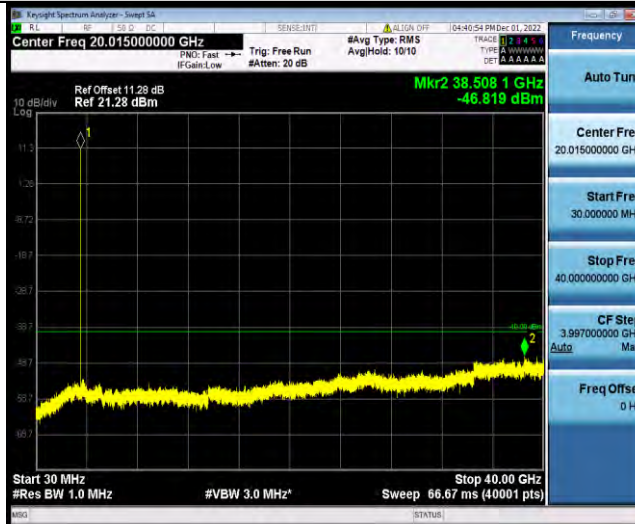

Band48-5MHz-64QAM-55990-1RB#0-Range1:30~40000MHz