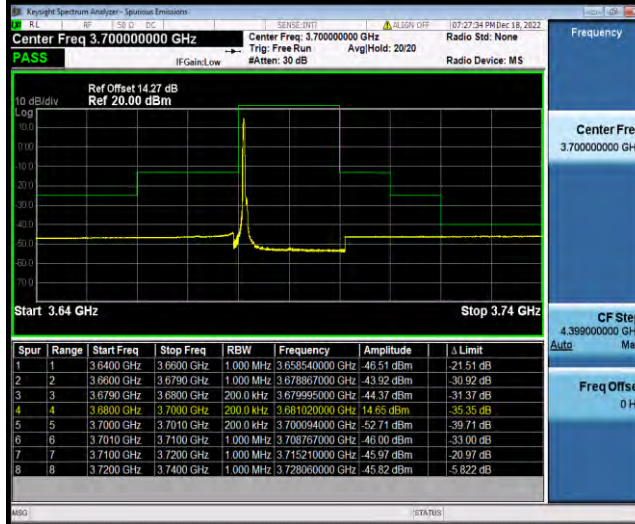

# Test Report No.: W7L-P23030016RF10

Band48-20MHz-16QAM-56640-1RB#0

Band48-20MHz-16QAM-56640-1RB#99

Band48-20MHz-16QAM-56640-100RB#0

BV 7Layers Communications Technology (Shenzhen) Co., Ltd

No.B102, Dazu Chuangxin Mansion, North of Beihuan Avenue, North Area, Hi-Tech Industrial Park, Nanshan District, Shenzhen, Guangdong, China