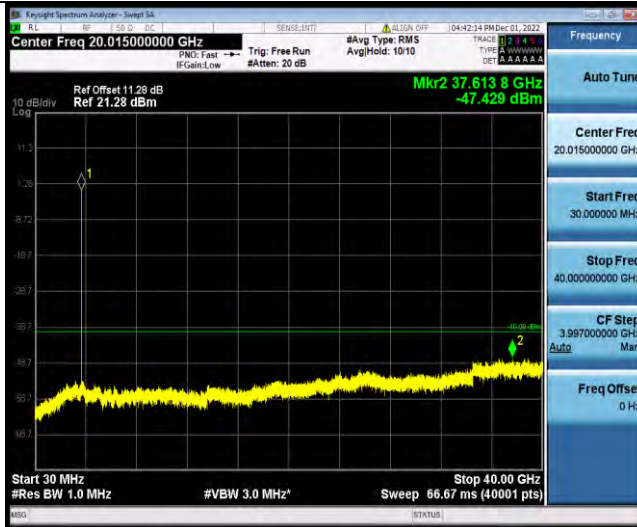

Band48-10MHz-QPSK-55290-1RB#0-Range1:30~40000MHz