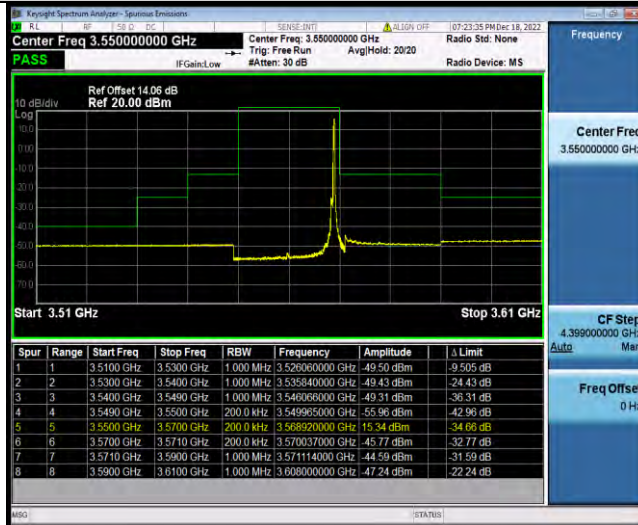

Band48-20MHz-16QAM-55340-100RB#0

BV 7Layers Communications Technology (Shenzhen) Co., Ltd

No.B102, Dazu Chuangxin Mansion, North of Beihuan Avenue, North Area, Hi-Tech Industrial Park, Nanshan District, Shenzhen, Guangdong, China

Tel: +86 755 8869 6566
Fax: +86 755 8869 6577
Email: customerservice.sw@bureauveritas.com