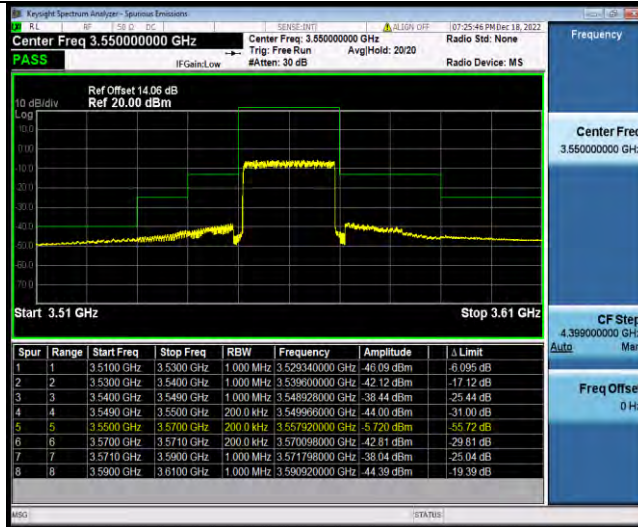

BUREAU VERITAS

Test Report No.: W7L-P23030016RF10

Band48-20MHz-64QAM-55990-1RB#0