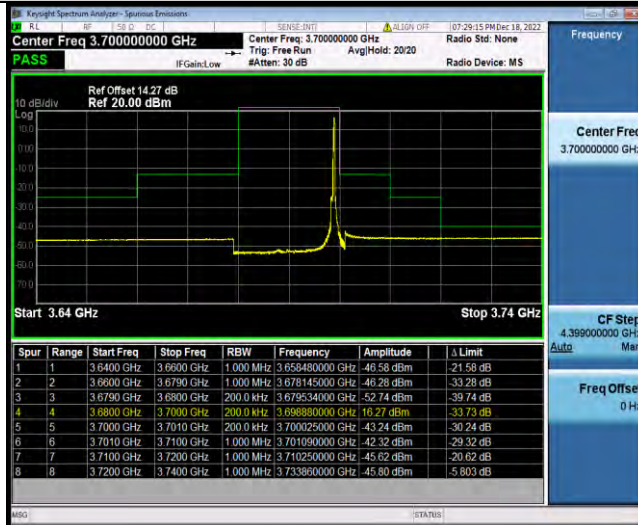

Band48-20MHz-QPSK-56640-100RB#0