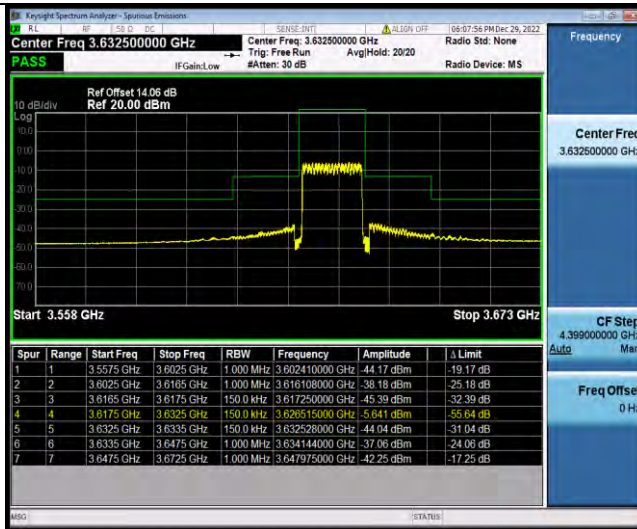

BUREAU VERITAS

Test Report No.: W7L-P23030016RF10

Band48-15MHz-64QAM-56665-1RB#0