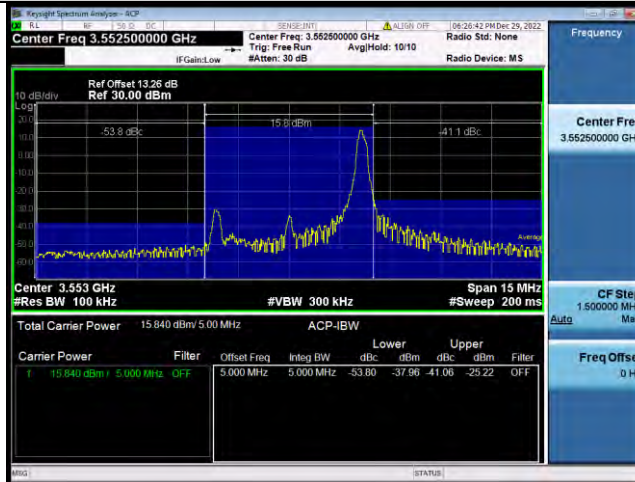

Band48-5MHz-QPSK-55265-1RB#24