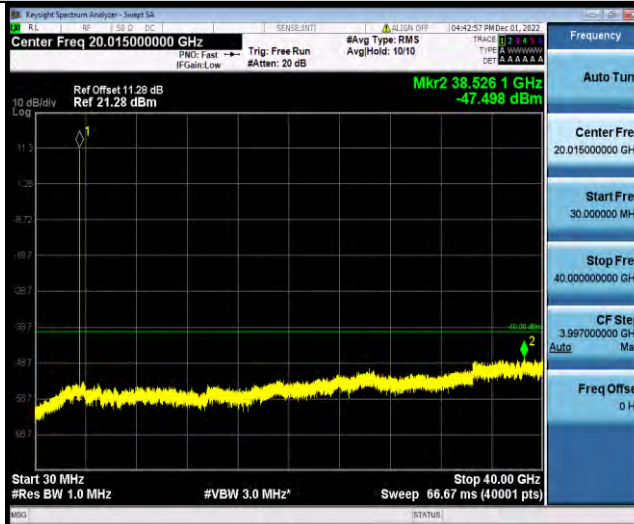

Band48-10MHz-64QAM-55990-1RB#0-Range1:30~40000MHz

Band48-10MHz-64QAM-56690-1RB#0-Range1:30~40000MHz

BV 7Layers Communications Technology (Shenzhen) Co., Ltd

No.B102, Dazu Chuangxin Mansion, North of Beihuan Avenue, North Area, Hi-Tech Industrial Park, Nanshan District, Shenzhen, Guangdong, China