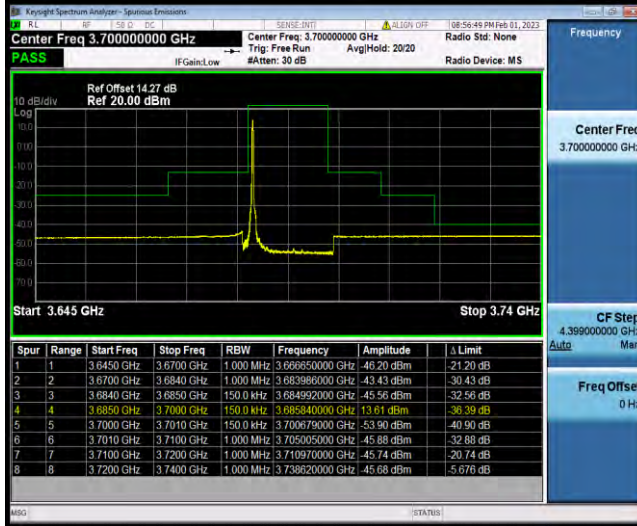

### Test Report No.: W7L-P23030016RF10

Band48-15MHz-64QAM-56665-1RB#0

Band48-15MHz-64QAM-56665-1RB#74

Band48-15MHz-64QAM-56665-75RB#0

BV 7Layers Communications Technology (Shenzhen) Co., Ltd

No.B102, Dazu Chuangxin Mansion, North of Beihuan Avenue, North Area, Hi-Tech Industrial Park, Nanshan District, Shenzhen, Guangdong, China