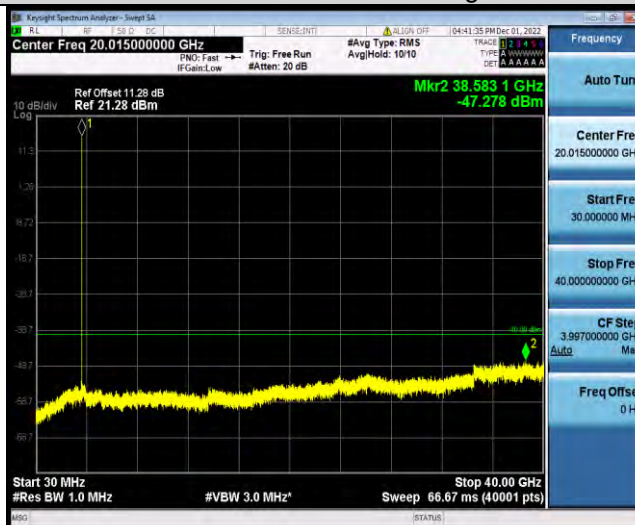

BUREAU VERITAS

Test Report No.: W7L-P23030016RF10

Band48-5MHz-64QAM-55265-1RB#0-Range1:30~40000MHz

Band48-5MHz-64QAM-55990-1RB#0-Range1:30~40000MHz

Band48-5MHz-64QAM-56715-1RB#0-Range1:30~40000MHz

BV 7Layers Communications Technology (Shenzhen) Co., Ltd