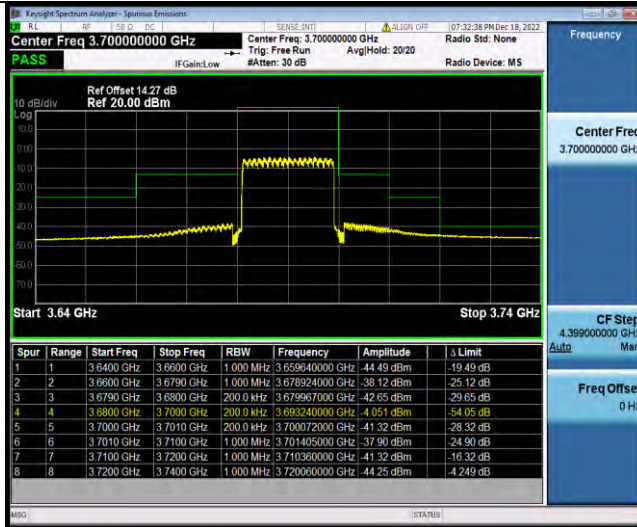

BUREAU VERITAS

Test Report No.: W7L-P23030016RF10

Band48-20MHz-64QAM-55340-1RB#0