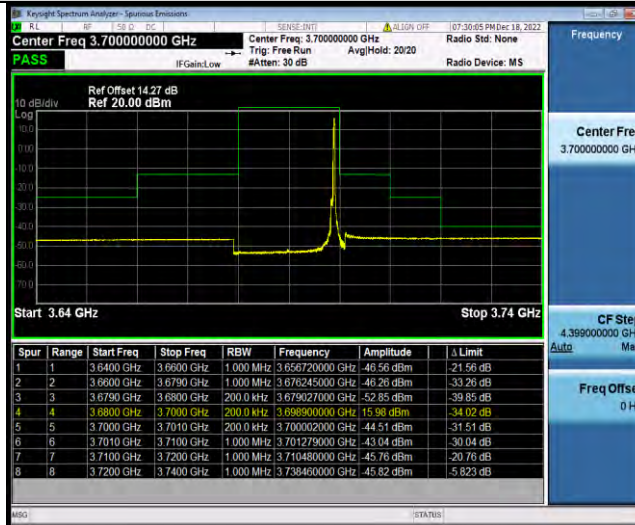

# Test Report No.: W7L-P23030016RF10

Band48-20MHz-16QAM-56640-1RB#0

Band48-20MHz-16QAM-56640-1RB#99

Band48-20MHz-16QAM-56640-100RB#0

BV 7Layers Communications Technology (Shenzhen) Co., Ltd

No.B102, Dazu Chuangxin Mansion, North of Beihuan Avenue, North Area, Hi-Tech Industrial Park, Nanshan District, Shenzhen, Guangdong, China