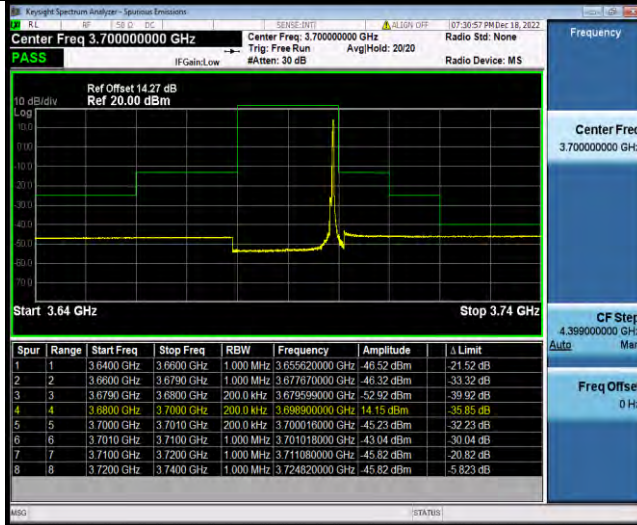

# Test Report No.: W7L-P23030016RF10

Band48-20MHz-64QAM-56640-1RB#0

Band48-20MHz-64QAM-56640-1RB#99

Band48-20MHz-64QAM-56640-100RB#0

BV 7Layers Communications Technology (Shenzhen) Co., Ltd

No.B102, Dazu Chuangxin Mansion, North of Beihuan Avenue, North Area, Hi-Tech Industrial Park, Nanshan District, Shenzhen, Guangdong, China