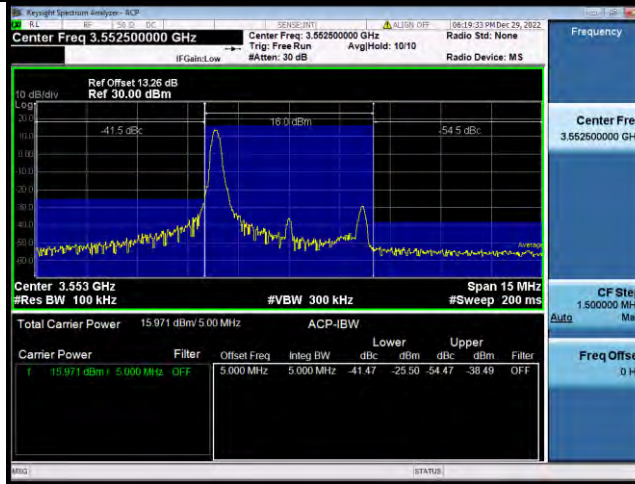

TEST GRAPHS

Band48-5MHz-QPSK-55265-1RB#0