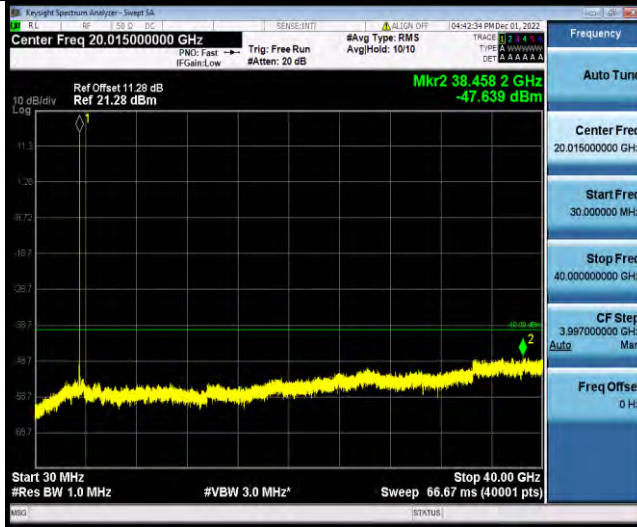

Band48-10MHz-QPSK-55990-1RB#0-Range1:30~40000MHz