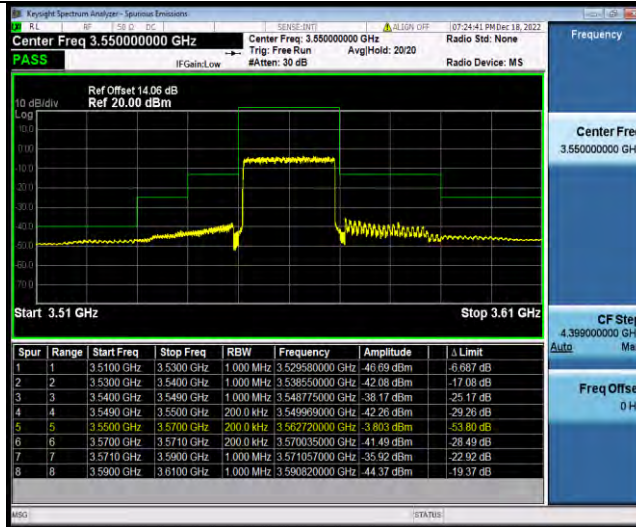

BUREAU VERITAS

Test Report No.: W7L-P23030016RF10

Band48-20MHz-QPSK-55990-1RB#0