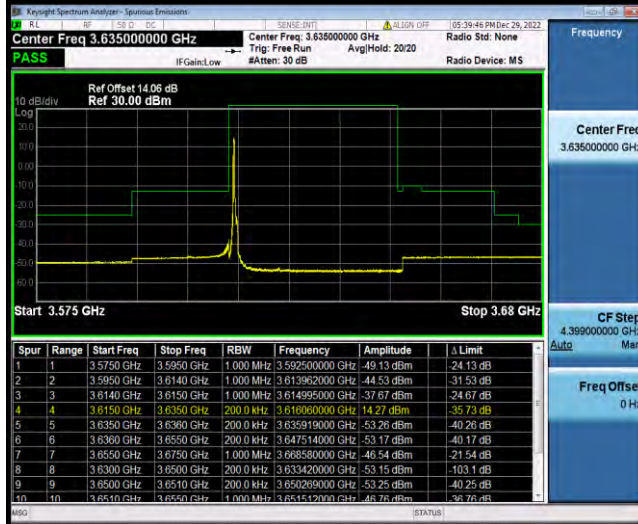

Band48-20MHz-16QAM-55990-1RB#99

Band48-20MHz-16QAM-55990-100RB#0

BV 7Layers Communications Technology (Shenzhen) Co., Ltd

No.B102, Dazu Chuangxin Mansion, North of Beihuan Avenue, North Area, Hi-Tech Industrial Park, Nanshan District, Shenzhen, Guangdong, China