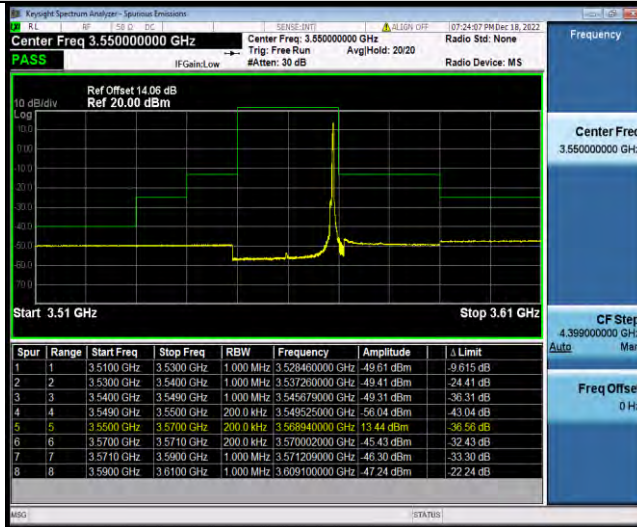

# Test Report No.: W7L-P23030016RF10

Band48-20MHz-64QAM-55340-1RB#0

Band48-20MHz-64QAM-55340-1RB#99

Band48-20MHz-64QAM-55340-100RB#0

BV 7Layers Communications Technology (Shenzhen) Co., Ltd

No.B102, Dazu Chuangxin Mansion, North of Beihuan Avenue, North Area, Hi-Tech Industrial Park, Nanshan District, Shenzhen, Guangdong, China