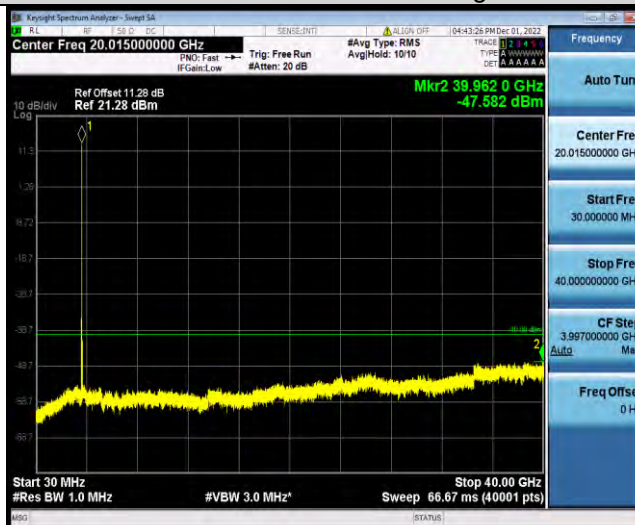

Band48-10MHz-16QAM-56690-1RB#0-Range1:30~40000MHz

BV 7Layers Communications Technology (Shenzhen) Co., Ltd

No.B102, Dazu Chuangxin Mansion, North of Beihuan Avenue, North Area, Hi-Tech Industrial Park, Nanshan District, Shenzhen, Guangdong, China

Tel: +86 755 8869 6566
Fax: +86 755 8869 6577
Email: customerservice.sw@bureauveritas.com