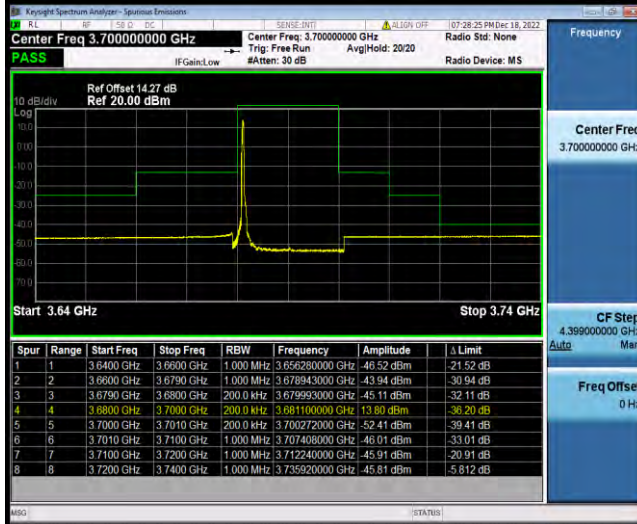

# Test Report No.: W7L-P23030016RF10

Band48-20MHz-64QAM-56640-1RB#0

Band48-20MHz-64QAM-56640-1RB#99

Band48-20MHz-64QAM-56640-100RB#0

BV 7Layers Communications Technology (Shenzhen) Co., Ltd

No.B102, Dazu Chuangxin Mansion, North of Beihuan Avenue, North Area, Hi-Tech Industrial Park, Nanshan District, Shenzhen, Guangdong, China