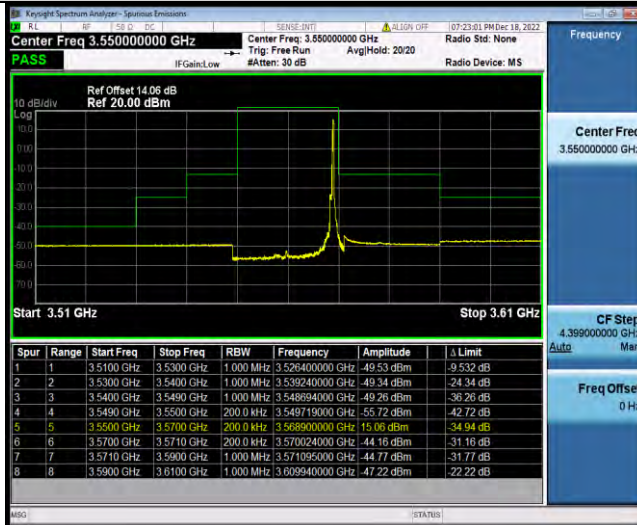

Band48-20MHz-QPSK-55340-100RB#0

BV 7Layers Communications Technology (Shenzhen) Co., Ltd

No.B102, Dazu Chuangxin Mansion, North of Beihuan Avenue, North Area, Hi-Tech Industrial Park, Nanshan District, Shenzhen, Guangdong, China

Tel: +86 755 8869 6566
Fax: +86 755 8869 6577
Email: customerservice.sw@bureauveritas.com