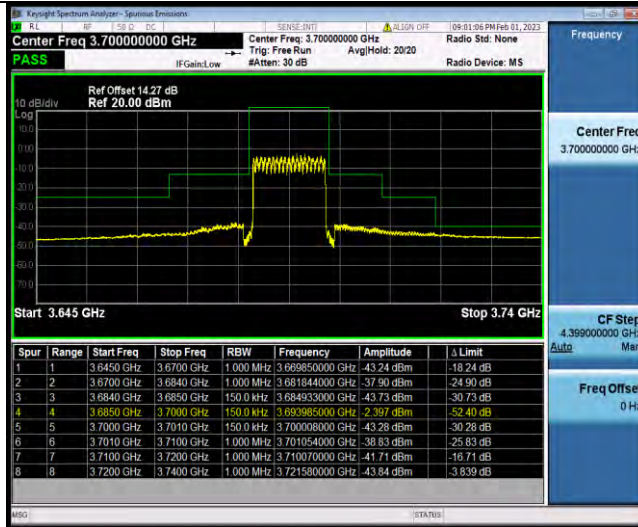

# Test Report No.: W7L-P23030016RF10

Band48-15MHz-64QAM-55315-1RB#0

Band48-15MHz-64QAM-55315-1RB#74

Band48-15MHz-64QAM-55315-75RB#0

BV 7Layers Communications Technology (Shenzhen) Co., Ltd

No.B102, Dazu Chuangxin Mansion, North of Beihuan Avenue, North Area, Hi-Tech Industrial Park, Nanshan District, Shenzhen, Guangdong, China