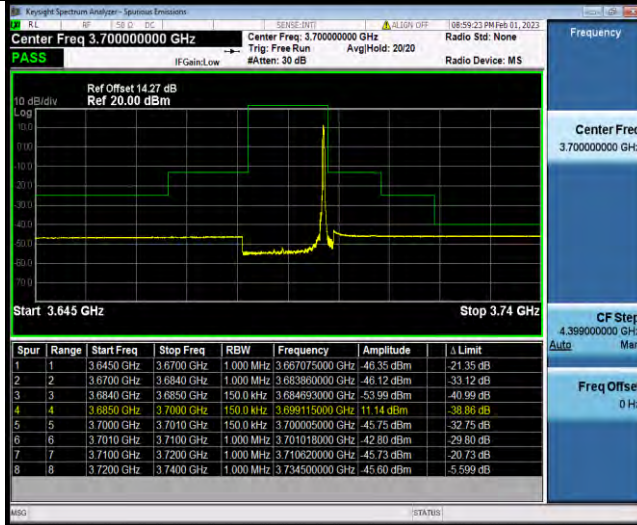

### Test Report No.: W7L-P23030016RF10

Band48-15MHz-64QAM-56665-1RB#0

Band48-15MHz-64QAM-56665-1RB#74

Band48-15MHz-64QAM-56665-75RB#0

BV 7Layers Communications Technology (Shenzhen) Co., Ltd

No.B102, Dazu Chuangxin Mansion, North of Beihuan Avenue, North Area, Hi-Tech Industrial Park, Nanshan District, Shenzhen, Guangdong, China