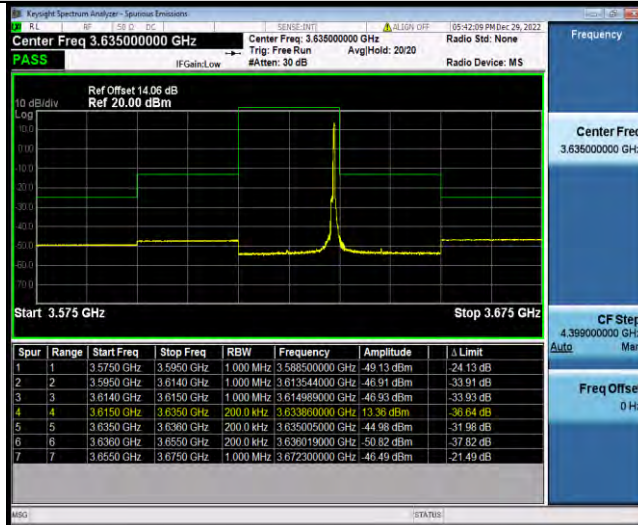

Band48-20MHz-16QAM-55990-1RB#99

Band48-20MHz-16QAM-55990-100RB#0

BV 7Layers Communications Technology (Shenzhen) Co., Ltd

No.B102, Dazu Chuangxin Mansion, North of Beihuan Avenue, North Area, Hi-Tech Industrial Park, Nanshan District, Shenzhen, Guangdong, China