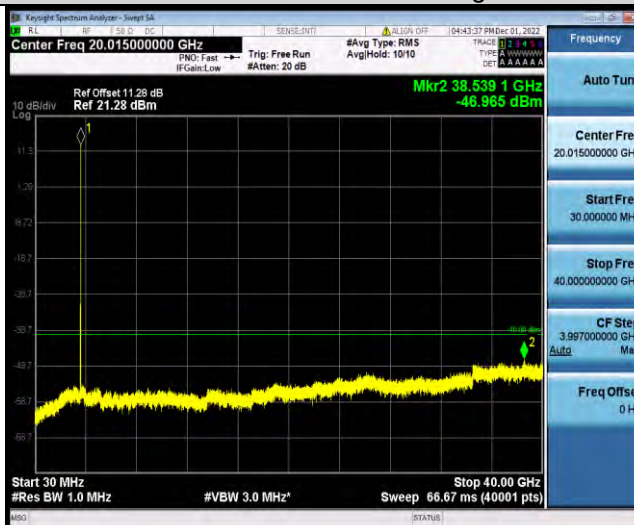

Band48-10MHz-64QAM-55990-1RB#0-Range1:30~40000MHz

Band48-10MHz-64QAM-56690-1RB#0-Range1:30~40000MHz

BV 7Layers Communications Technology (Shenzhen) Co., Ltd

No.B102, Dazu Chuangxin Mansion, North of Beihuan Avenue, North Area, Hi-Tech Industrial Park, Nanshan District, Shenzhen, Guangdong, China