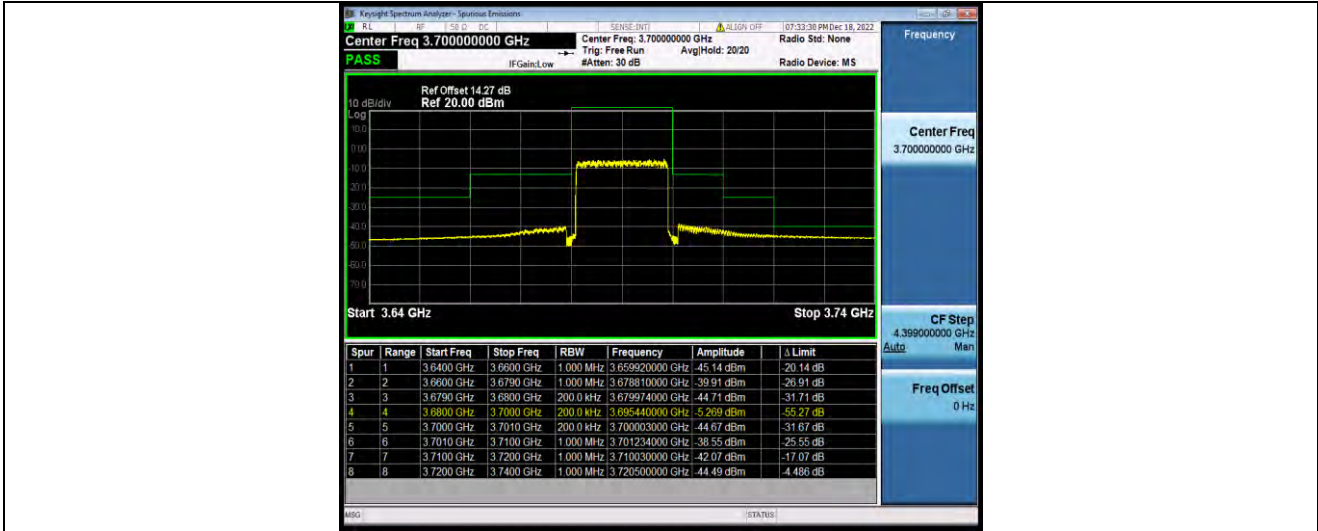

**BUREAU
VERITAS**

Test Report No.: W7L-P23030016RF10

BV 7Layers Communications Technology
(Shenzhen) Co., Ltd

No.B102, Dazu Chuangxin Mansion, North of Beihuan
Avenue, North Area, Hi-Tech Industrial Park, Nanshan
District, Shenzhen, Guangdong, China

Tel: +86 755 8869 6566
Fax: +86 755 8869 6577
Email: customerservice.sw@bureauveritas.com