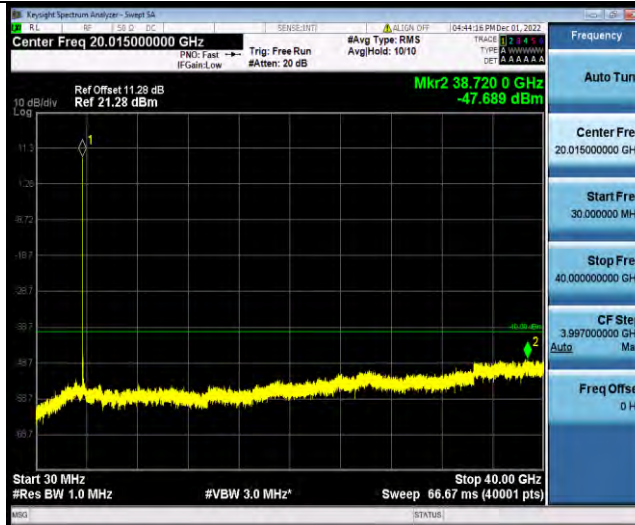

BUREAU VERITAS

Test Report No.: W7L-P23030016RF10

Band48-15MHz-QPSK-55315-1RB#0-Range1:30~40000MHz