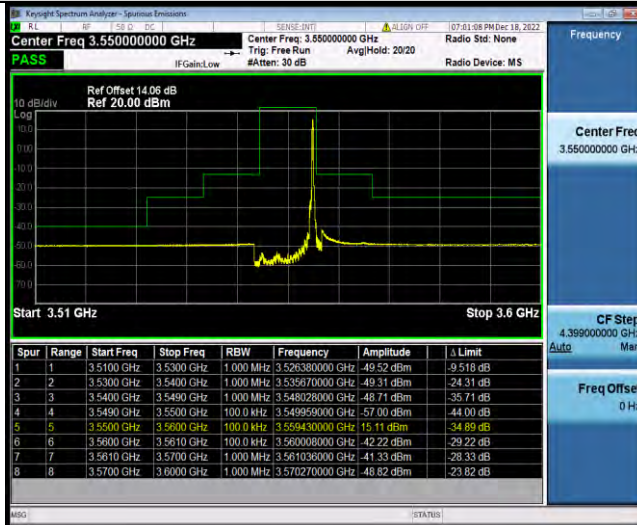

Band48-10MHz-QPSK-55290-50RB#0

BV 7Layers Communications Technology (Shenzhen) Co., Ltd

No.B102, Dazu Chuangxin Mansion, North of Beihuan Avenue, North Area, Hi-Tech Industrial Park, Nanshan District, Shenzhen, Guangdong, China

Tel: +86 755 8869 6566
Fax: +86 755 8869 6577
Email: customerservice.sw@bureauveritas.com