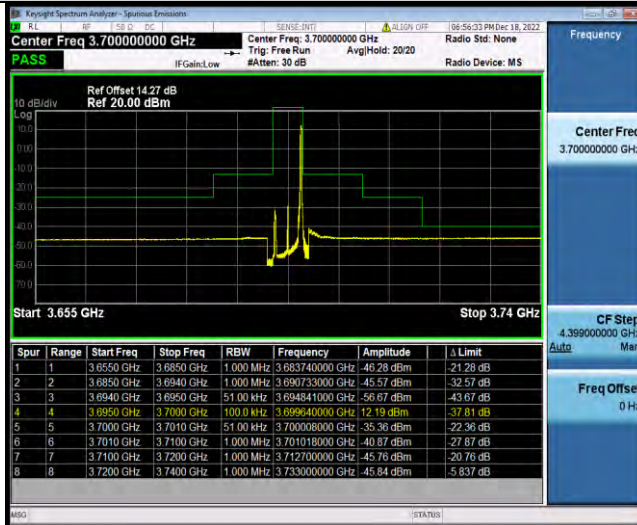

BUREAU VERITAS

Test Report No.: W7L-P23030016RF10

Band48-5MHz-64QAM-56715-1RB#0

Band48-5MHz-64QAM-56715-1RB#24

Band48-5MHz-64QAM-56715-25RB#0

BV 7Layers Communications Technology (Shenzhen) Co., Ltd

No.B102, Dazu Chuangxin Mansion, North of Beihuan Avenue, North Area, Hi-Tech Industrial Park, Nanshan District, Shenzhen, Guangdong, China