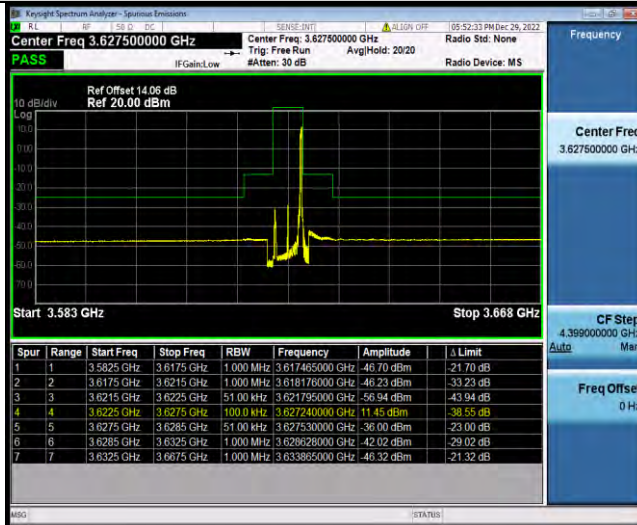

Band48-5MHz-64QAM-55990-25RB#0

BV 7Layers Communications Technology (Shenzhen) Co., Ltd

No.B102, Dazu Chuangxin Mansion, North of Beihuan Avenue, North Area, Hi-Tech Industrial Park, Nanshan District, Shenzhen, Guangdong, China

Tel: +86 755 8869 6566
Fax: +86 755 8869 6577
Email: customerservice.sw@bureauveritas.com