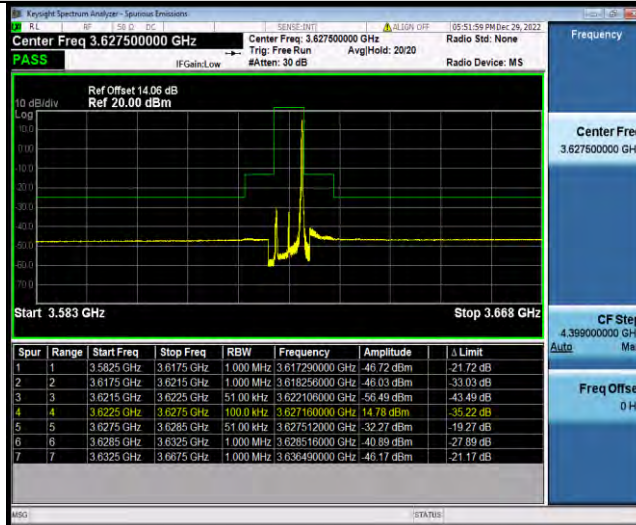

BUREAU VERITAS

Test Report No.: W7L-P23030016RF10

Band48-5MHz-16QAM-55990-1RB#0

Band48-5MHz-16QAM-55990-1RB#24

Band48-5MHz-16QAM-55990-25RB#0

BV 7Layers Communications Technology (Shenzhen) Co., Ltd

No.B102, Dazu Chuangxin Mansion, North of Beihuan Avenue, North Area, Hi-Tech Industrial Park, Nanshan District, Shenzhen, Guangdong, China