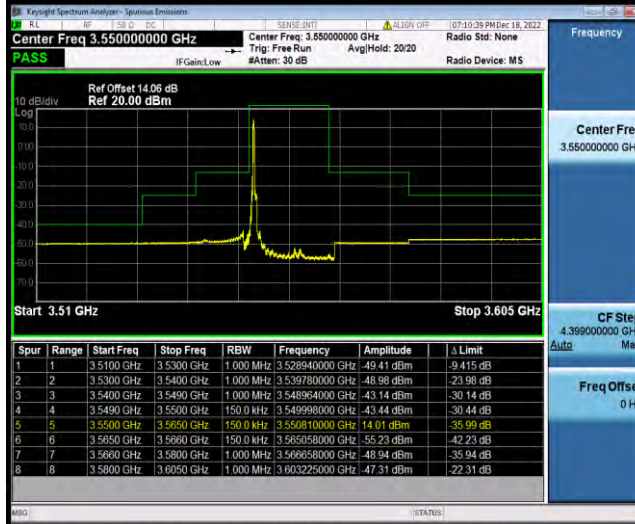

Band48-10MHz-64QAM-56690-1RB#0

Band48-10MHz-64QAM-56690-1RB#49

Band48-10MHz-64QAM-56690-50RB#0

BUREAU VERITAS

Test Report No.: W7L-P23030016RF10

Band48-15MHz-QPSK-55315-1RB#0

Band48-15MHz-QPSK-55315-1RB#74

Band48-15MHz-QPSK-55315-75RB#0