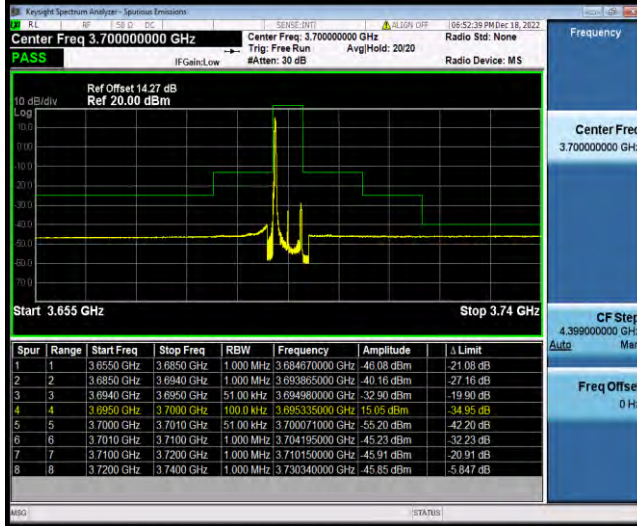

BUREAU VERITAS

Test Report No.: W7L-P23030016RF10

Band48-5MHz-QPSK-56715-1RB#0

Band48-5MHz-QPSK-56715-1RB#24

Band48-5MHz-QPSK-56715-25RB#0

BV 7Layers Communications Technology (Shenzhen) Co., Ltd

No.B102, Dazu Chuangxin Mansion, North of Beihuan Avenue, North Area, Hi-Tech Industrial Park, Nanshan District, Shenzhen, Guangdong, China