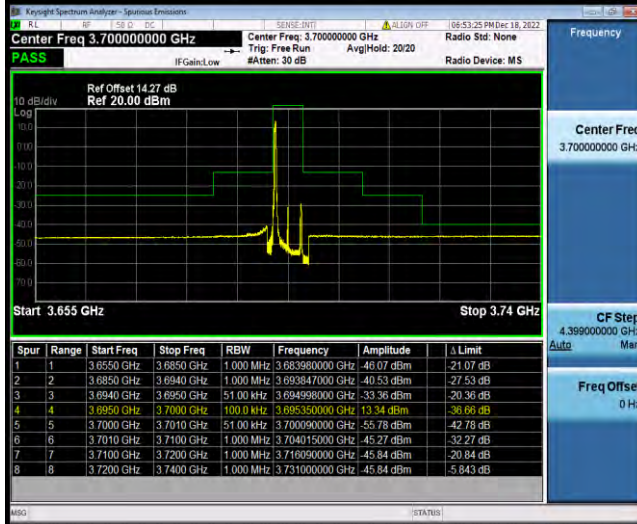

Band48-5MHz-16QAM-56715-1RB#24