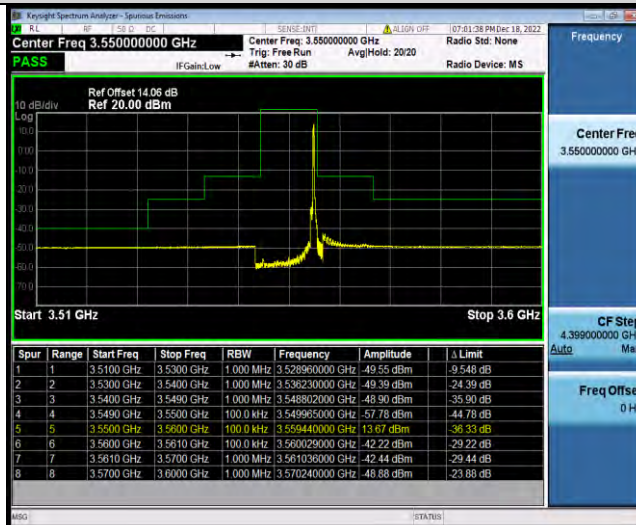

BUREAU VERITAS

Test Report No.: W7L-P23030016RF10

Band48-10MHz-16QAM-55290-1RB#0

Band48-10MHz-16QAM-55290-1RB#49

Band48-10MHz-16QAM-55290-50RB#0

BV 7Layers Communications Technology (Shenzhen) Co., Ltd

No.B102, Dazu Chuangxin Mansion, North of Beihuan Avenue, North Area, Hi-Tech Industrial Park, Nanshan District, Shenzhen, Guangdong, China