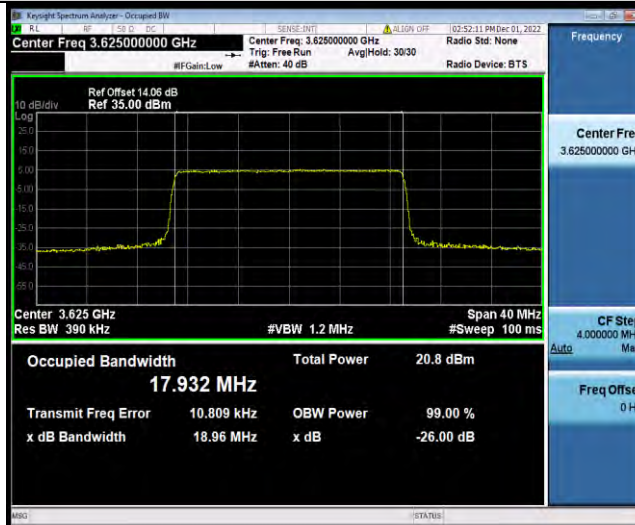

Band48-15MHz-64QAM-55990-75RB#0

Band48-15MHz-64QAM-56665-75RB#0

Band48-20MHz-QPSK-55340-100RB#0

Band48-20MHz-QPSK-55990-100RB#0

Band48-20MHz-QPSK-56640-100RB#0

Band48-20MHz-16QAM-55340-100RB#0

Band48-20MHz-16QAM-55990-100RB#0