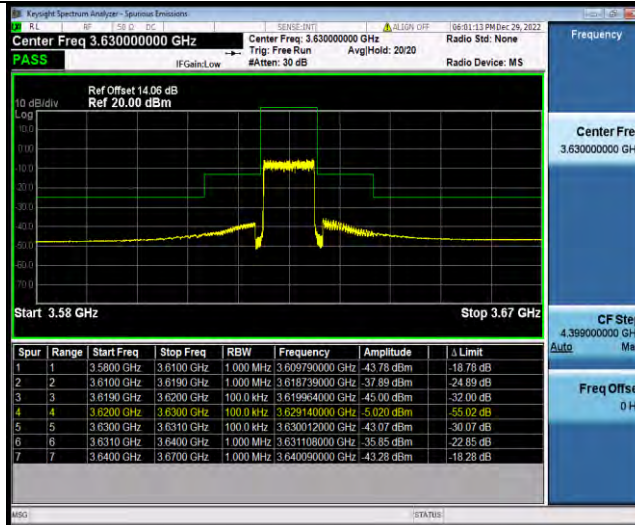

Band48-10MHz-64QAM-56690-1RB#0