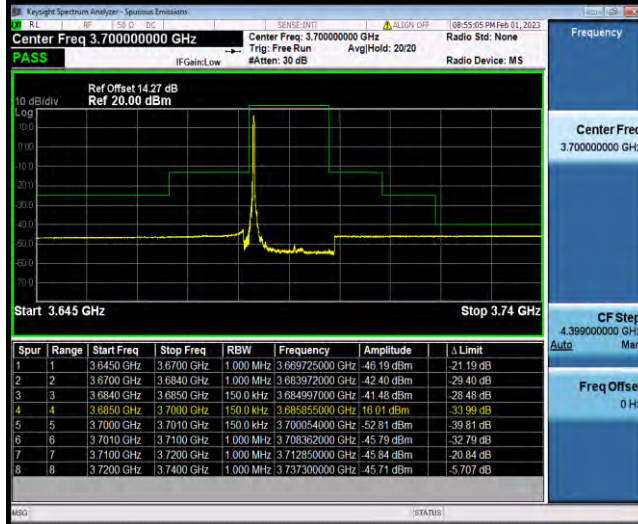

Band48-15MHz-QPSK-56665-1RB#74