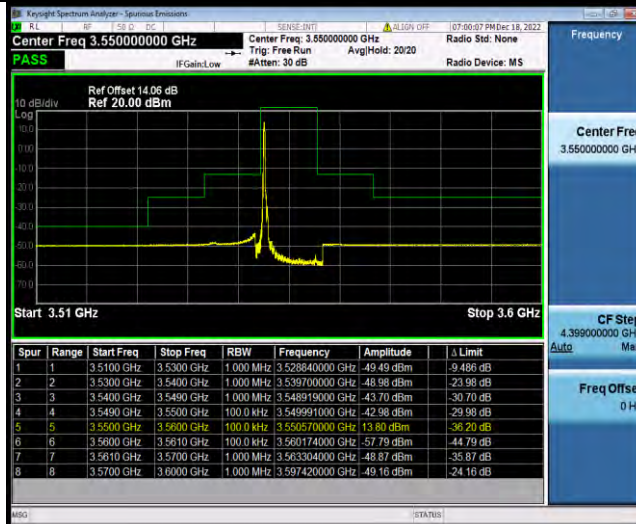

BUREAU VERITAS

Test Report No.: W7L-P23030016RF10

Band48-10MHz-16QAM-55290-1RB#0

Band48-10MHz-16QAM-55290-1RB#49

Band48-10MHz-16QAM-55290-50RB#0

BV 7Layers Communications Technology (Shenzhen) Co., Ltd

No.B102, Dazu Chuangxin Mansion, North of Beihuan Avenue, North Area, Hi-Tech Industrial Park, Nanshan District, Shenzhen, Guangdong, China