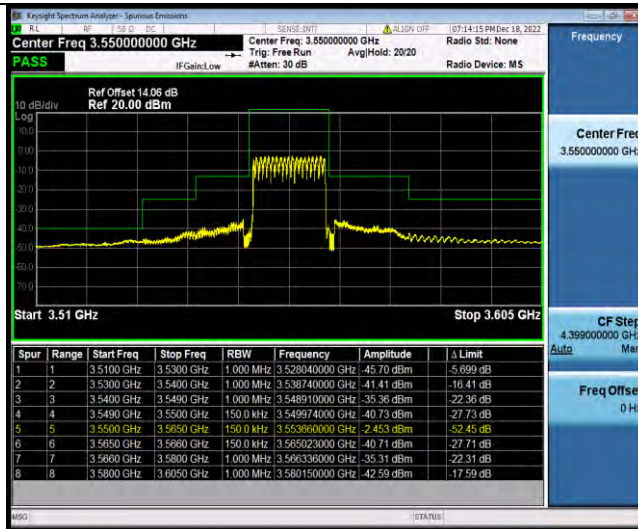

BUREAU VERITAS

Test Report No.: W7L-P23030016RF10

Band48-15MHz-QPSK-55990-1RB#0

Band48-15MHz-QPSK-55990-1RB#74

Band48-15MHz-QPSK-55990-75RB#0

BV 7Layers Communications Technology (Shenzhen) Co., Ltd

No.B102, Dazu Chuangxin Mansion, North of Beihuan Avenue, North Area, Hi-Tech Industrial Park, Nanshan District, Shenzhen, Guangdong, China