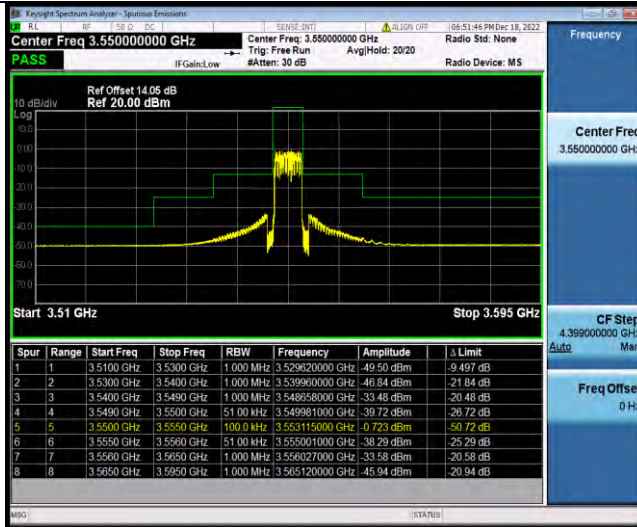

BUREAU VERITAS

Test Report No.: W7L-P23030016RF10

Band48-5MHz-64QAM-55990-1RB#0