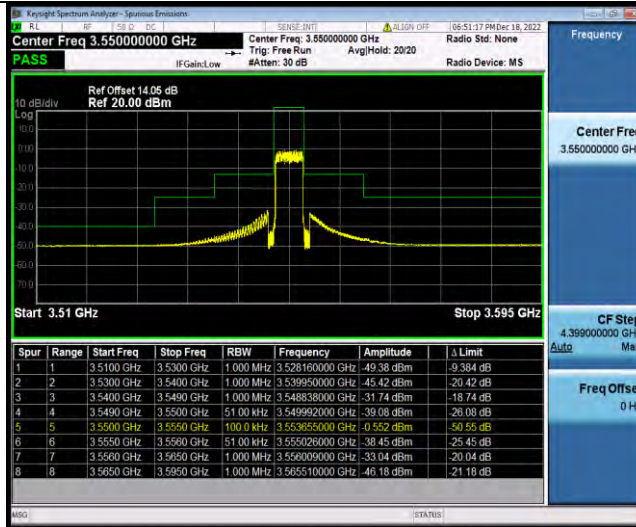

BUREAU VERITAS

Test Report No.: W7L-P23030016RF10

Band48-5MHz-16QAM-55990-1RB#0

Band48-5MHz-16QAM-55990-1RB#24

Band48-5MHz-16QAM-55990-25RB#0

BV 7Layers Communications Technology (Shenzhen) Co., Ltd

No.B102, Dazu Chuangxin Mansion, North of Beihuan Avenue, North Area, Hi-Tech Industrial Park, Nanshan District, Shenzhen, Guangdong, China