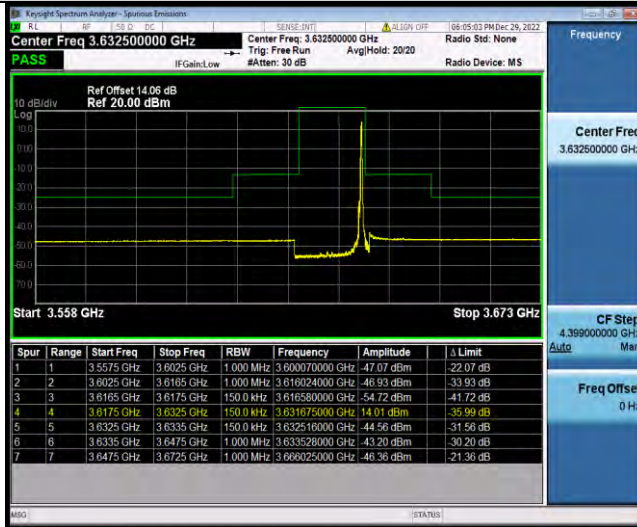

Band48-15MHz-16QAM-55990-75RB#0

BV 7Layers Communications Technology (Shenzhen) Co., Ltd

No.B102, Dazu Chuangxin Mansion, North of Beihuan Avenue, North Area, Hi-Tech Industrial Park, Nanshan District, Shenzhen, Guangdong, China

Tel: +86 755 8869 6566 Fax: +86 755 8869 6577 Email: customerservice.sw@bureauveritas.com