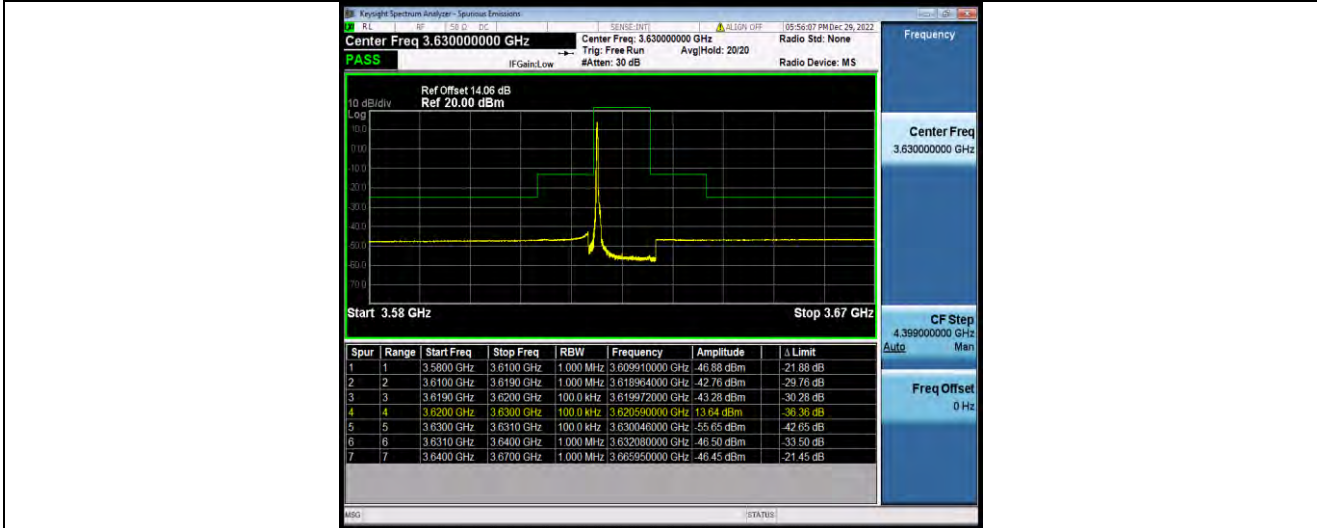

Band48-10MHz-16QAM-55990-1RB#49