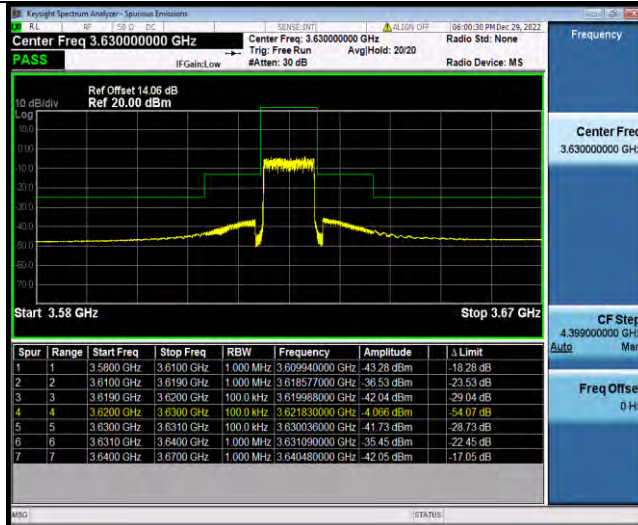

Band48-10MHz-16QAM-56690-1RB#0