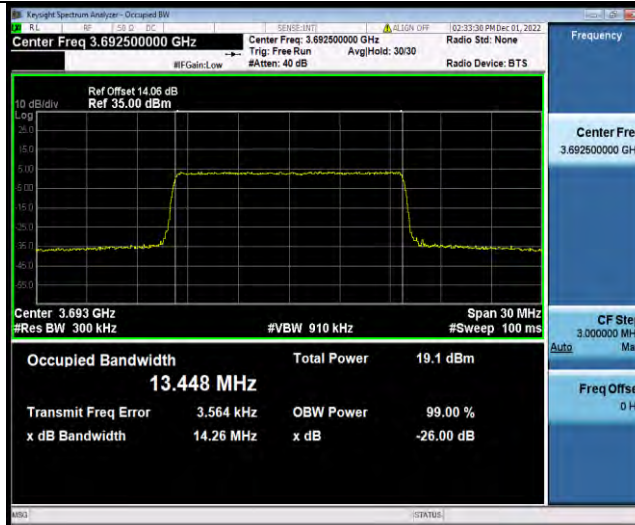

Band48-20MHz-QPSK-55340-100RB#0