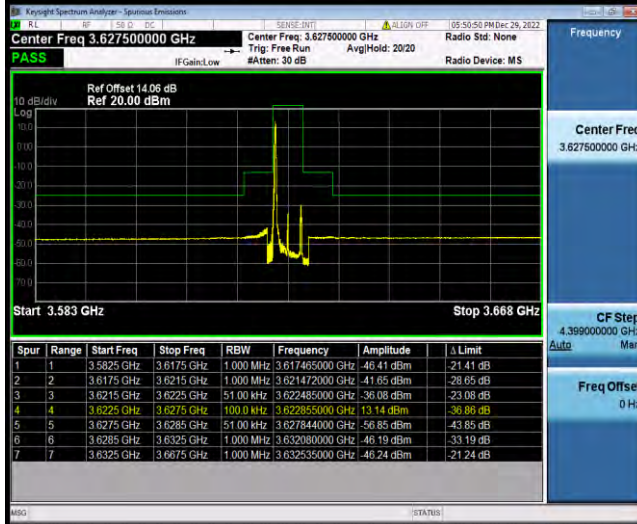

Band48-5MHz-64QAM-55990-1RB#24