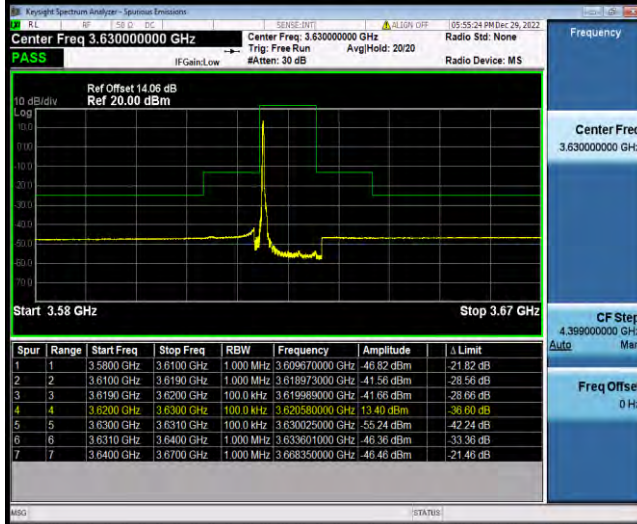

BUREAU VERITAS

Test Report No.: W7L-P23030016RF10

Band48-10MHz-QPSK-55990-1RB#0

Band48-10MHz-QPSK-55990-1RB#49

Band48-10MHz-QPSK-55990-50RB#0

BV 7Layers Communications Technology (Shenzhen) Co., Ltd

No.B102, Dazu Chuangxin Mansion, North of Beihuan Avenue, North Area, Hi-Tech Industrial Park, Nanshan District, Shenzhen, Guangdong, China