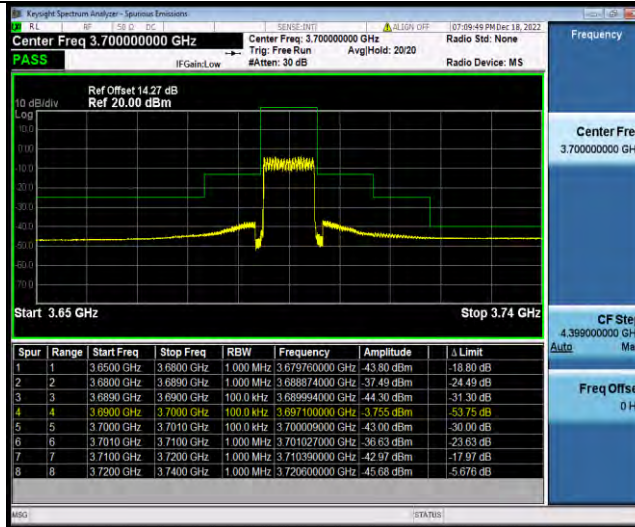

Band48-10MHz-64QAM-56690-1RB#0

Band48-10MHz-64QAM-56690-1RB#49

Band48-10MHz-64QAM-56690-50RB#0

BUREAU VERITAS

Test Report No.: W7L-P23030016RF10

Band48-15MHz-QPSK-55315-1RB#0

Band48-15MHz-QPSK-55315-1RB#74

Band48-15MHz-QPSK-55315-75RB#0