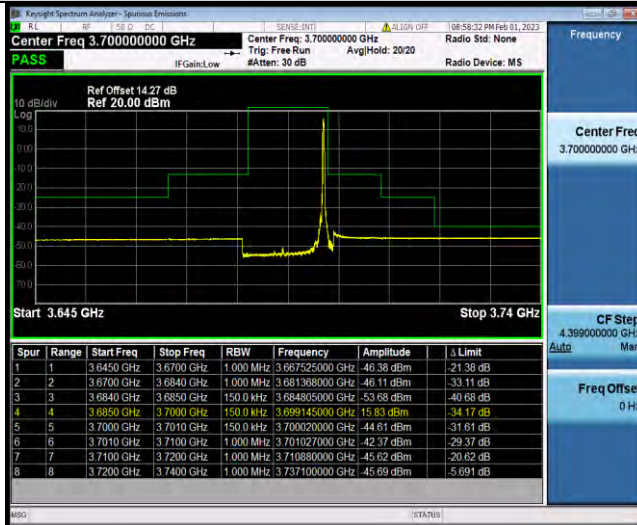

BUREAU VERITAS

Test Report No.: W7L-P23030016RF10

Band48-15MHz-16QAM-56665-1RB#0

Band48-15MHz-16QAM-56665-1RB#74

Band48-15MHz-16QAM-56665-75RB#0

BV 7Layers Communications Technology (Shenzhen) Co., Ltd

No.B102, Dazu Chuangxin Mansion, North of Beihuan Avenue, North Area, Hi-Tech Industrial Park, Nanshan District, Shenzhen, Guangdong, China