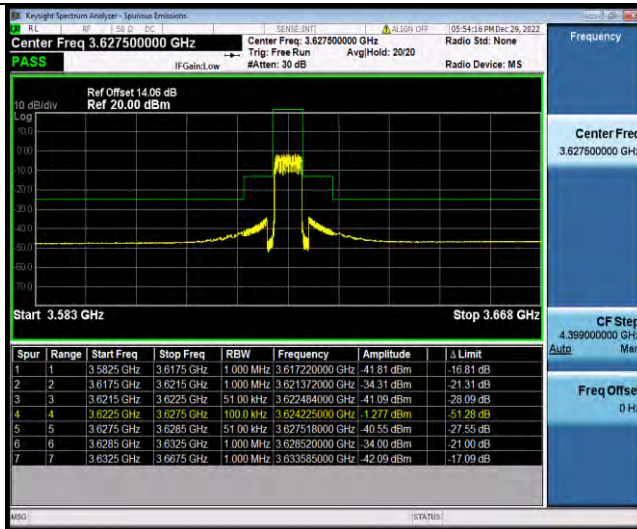

BUREAU VERITAS

Test Report No.: W7L-P23030016RF10

Band48-5MHz-64QAM-56715-1RB#0

Band48-5MHz-64QAM-56715-1RB#24

Band48-5MHz-64QAM-56715-25RB#0

BV 7Layers Communications Technology (Shenzhen) Co., Ltd

No.B102, Dazu Chuangxin Mansion, North of Beihuan Avenue, North Area, Hi-Tech Industrial Park, Nanshan District, Shenzhen, Guangdong, China