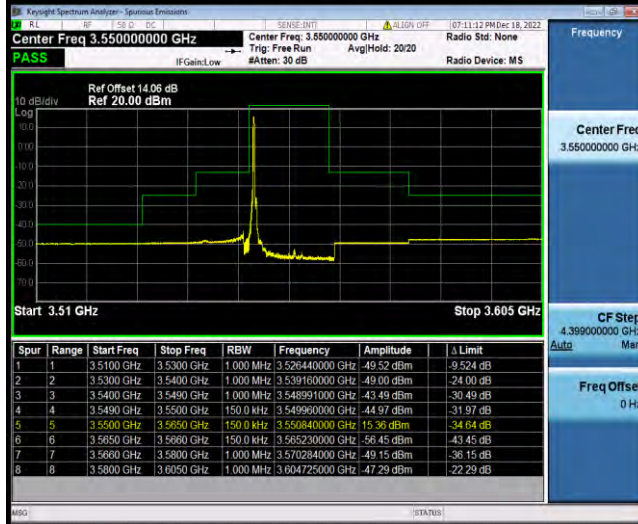

BUREAU VERITAS

Test Report No.: W7L-P23030016RF10

Band48-15MHz-16QAM-55315-1RB#0

Band48-15MHz-16QAM-55315-1RB#74

Band48-15MHz-16QAM-55315-75RB#0

BV 7Layers Communications Technology (Shenzhen) Co., Ltd

No.B102, Dazu Chuangxin Mansion, North of Beihuan Avenue, North Area, Hi-Tech Industrial Park, Nanshan District, Shenzhen, Guangdong, China