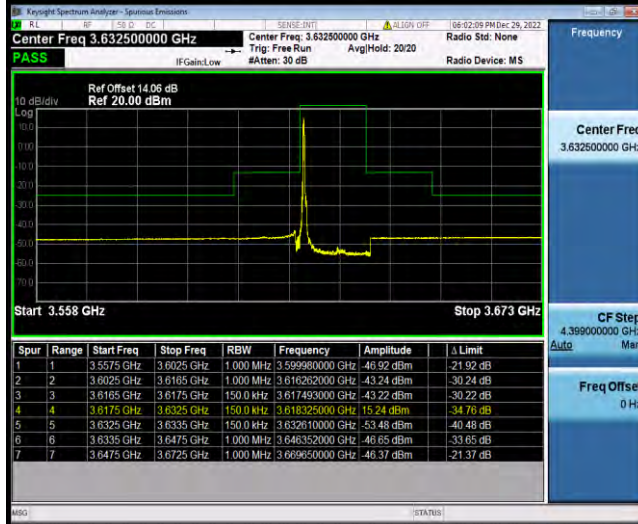

Band48-15MHz-QPSK-55990-1RB#74