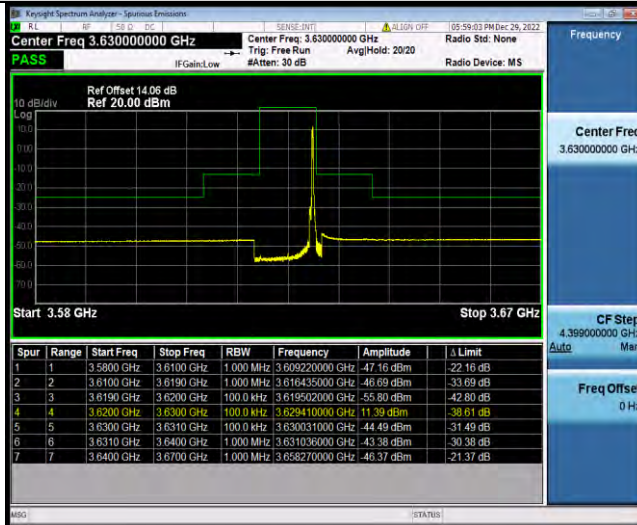

Band48-10MHz-64QAM-55990-50RB#0

BV 7Layers Communications Technology (Shenzhen) Co., Ltd

No.B102, Dazu Chuangxin Mansion, North of Beihuan Avenue, North Area, Hi-Tech Industrial Park, Nanshan District, Shenzhen, Guangdong, China

Tel: +86 755 8869 6566
Fax: +86 755 8869 6577
Email: customerservice.sw@bureauveritas.com