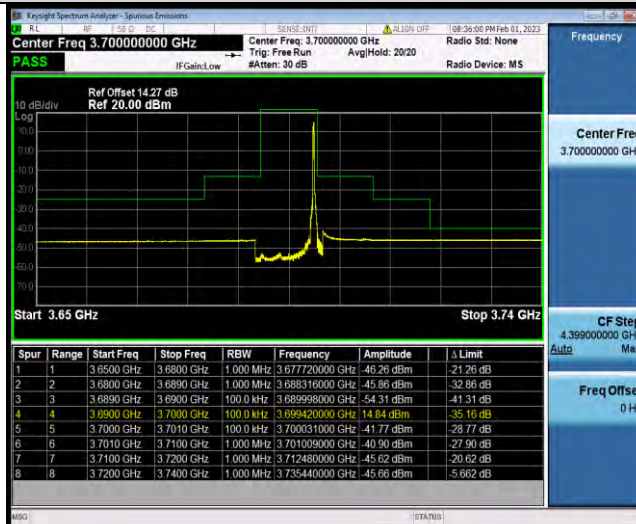

Band48-10MHz-QPSK-56690-50RB#0

BV 7Layers Communications Technology (Shenzhen) Co., Ltd

No.B102, Dazu Chuangxin Mansion, North of Beihuan Avenue, North Area, Hi-Tech Industrial Park, Nanshan District, Shenzhen, Guangdong, China

Tel: +86 755 8869 6566 Fax: +86 755 8869 6577 Email: customerservice.sw@bureauveritas.com