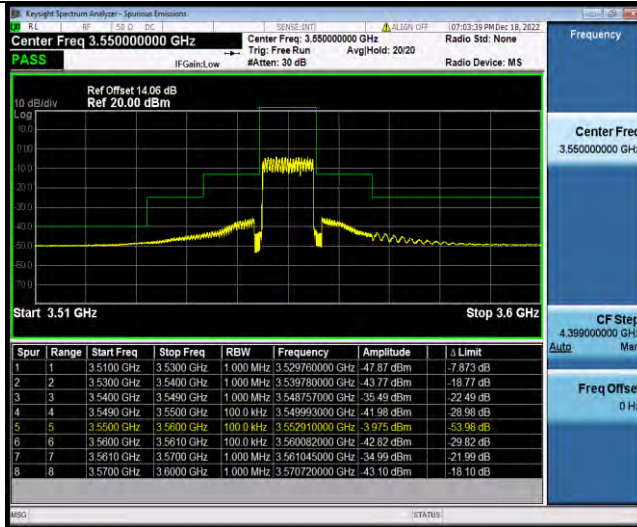

BUREAU VERITAS

Test Report No.: W7L-P23030016RF10

Band48-10MHz-64QAM-55990-1RB#0