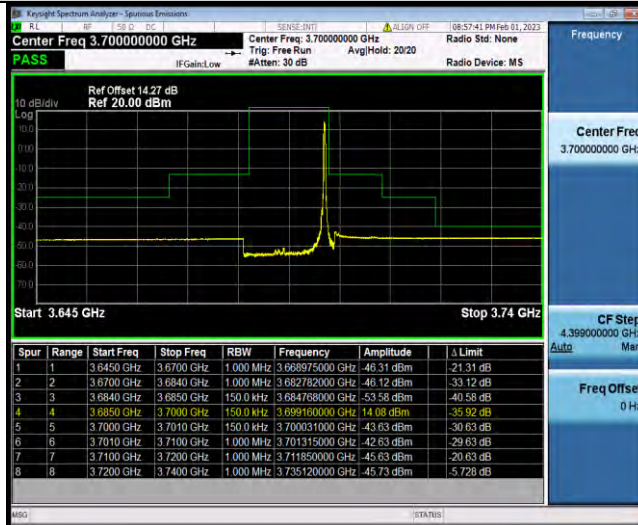

Band48-15MHz-QPSK-56665-75RB#0

BV 7Layers Communications Technology (Shenzhen) Co., Ltd

No.B102, Dazu Chuangxin Mansion, North of Beihuan Avenue, North Area, Hi-Tech Industrial Park, Nanshan District, Shenzhen, Guangdong, China

Tel: +86 755 8869 6566 Fax: +86 755 8869 6577 Email: customerservice.sw@bureauveritas.com