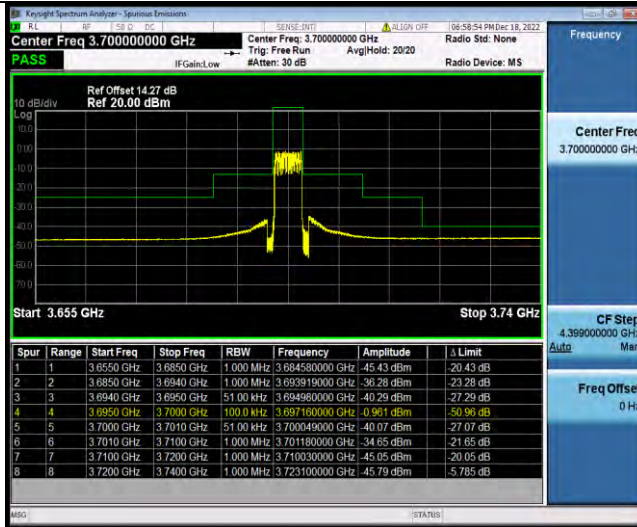

BUREAU VERITAS

Test Report No.: W7L-P23030016RF10

Band48-10MHz-QPSK-55290-1RB#0