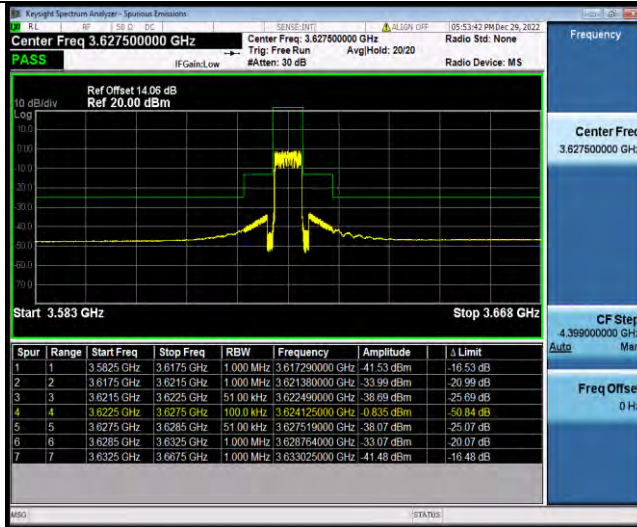

BUREAU VERITAS

Test Report No.: W7L-P23030016RF10

Band48-5MHz-16QAM-56715-1RB#0