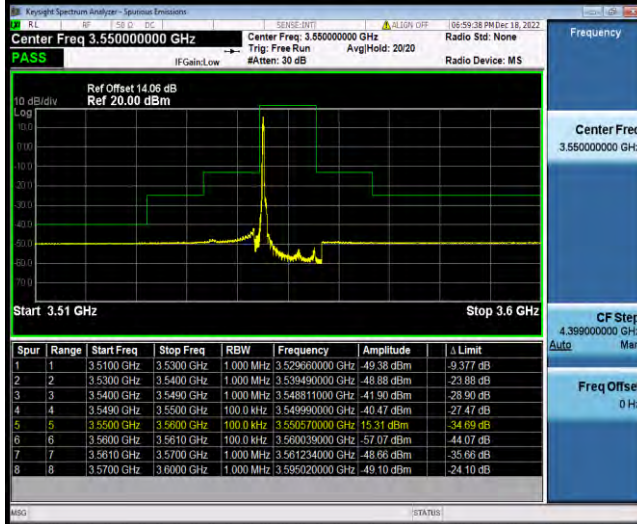

Band48-10MHz-QPSK-55290-1RB#49