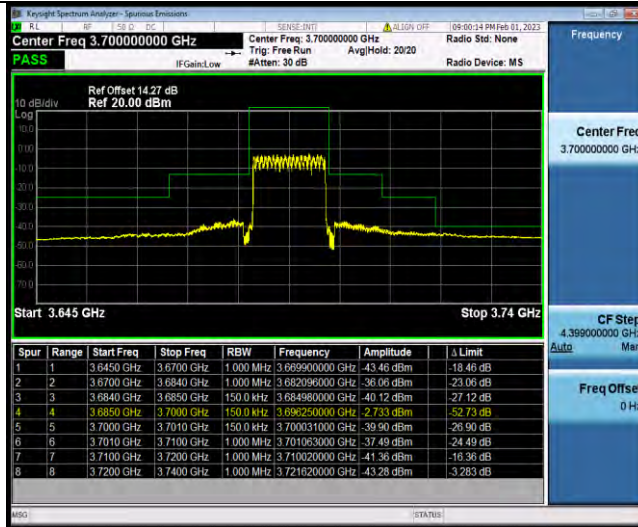

BUREAU VERITAS

Test Report No.: W7L-P23030016RF10

Band48-15MHz-16QAM-55315-1RB#0

Band48-15MHz-16QAM-55315-1RB#74

Band48-15MHz-16QAM-55315-75RB#0

BV 7Layers Communications Technology (Shenzhen) Co., Ltd

No.B102, Dazu Chuangxin Mansion, North of Beihuan Avenue, North Area, Hi-Tech Industrial Park, Nanshan District, Shenzhen, Guangdong, China