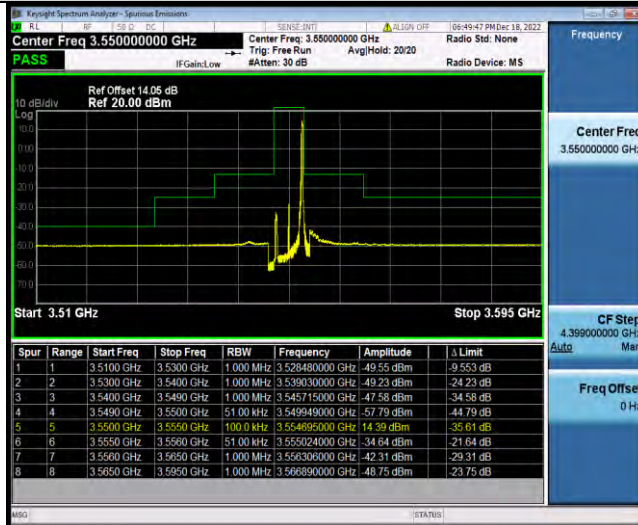

Band48-5MHz-16QAM-55265-25RB#0

BV 7Layers Communications Technology (Shenzhen) Co., Ltd

No.B102, Dazu Chuangxin Mansion, North of Beihuan Avenue, North Area, Hi-Tech Industrial Park, Nanshan District, Shenzhen, Guangdong, China

Tel: +86 755 8869 6566 Fax: +86 755 8869 6577 Email: customerservice.sw@bureauveritas.com