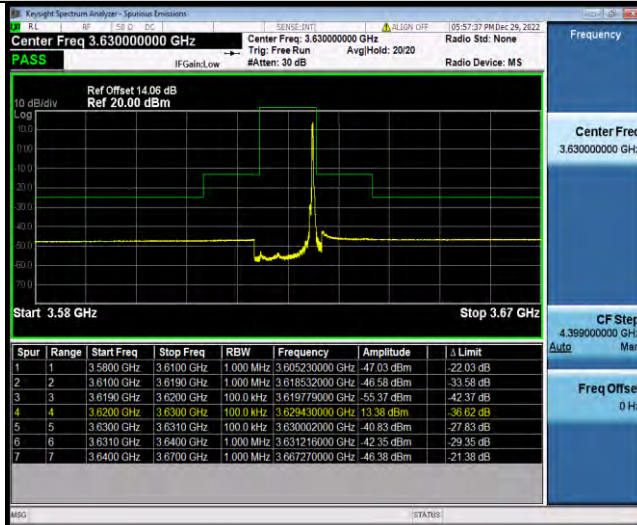

BUREAU VERITAS

Test Report No.: W7L-P23030016RF10

Band48-10MHz-QPSK-55990-1RB#0

Band48-10MHz-QPSK-55990-1RB#49

Band48-10MHz-QPSK-55990-50RB#0

BV 7Layers Communications Technology (Shenzhen) Co., Ltd

No.B102, Dazu Chuangxin Mansion, North of Beihuan Avenue, North Area, Hi-Tech Industrial Park, Nanshan District, Shenzhen, Guangdong, China