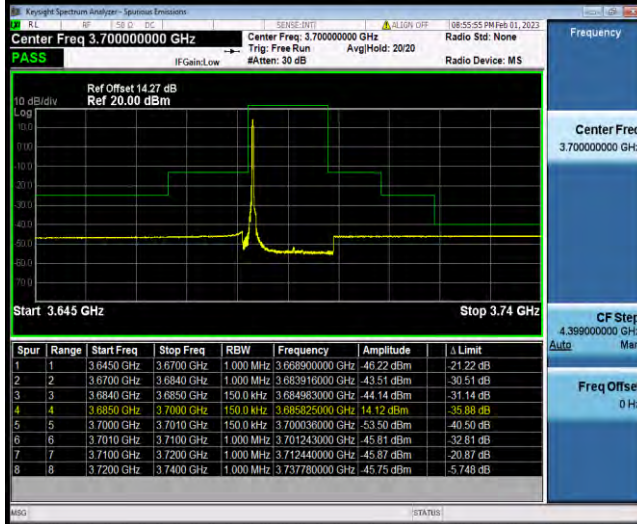

BUREAU VERITAS

Test Report No.: W7L-P23030016RF10

Band48-15MHz-16QAM-56665-1RB#0

Band48-15MHz-16QAM-56665-1RB#74

Band48-15MHz-16QAM-56665-75RB#0

BV 7Layers Communications Technology (Shenzhen) Co., Ltd

No.B102, Dazu Chuangxin Mansion, North of Beihuan Avenue, North Area, Hi-Tech Industrial Park, Nanshan District, Shenzhen, Guangdong, China