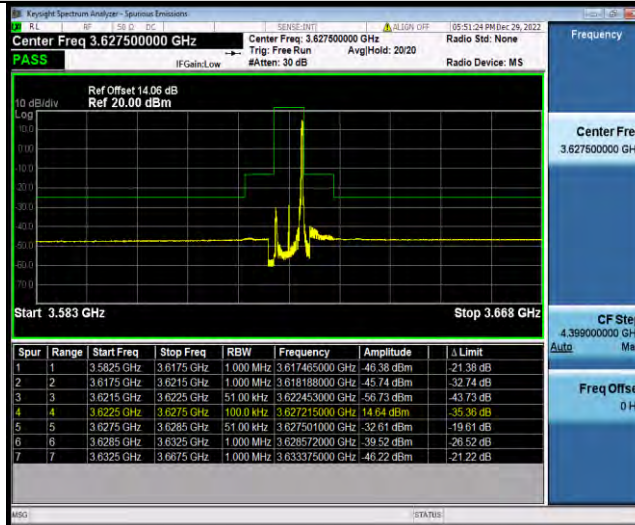

Band48-5MHz-QPSK-55990-25RB#0

BV 7Layers Communications Technology (Shenzhen) Co., Ltd

No.B102, Dazu Chuangxin Mansion, North of Beihuan Avenue, North Area, Hi-Tech Industrial Park, Nanshan District, Shenzhen, Guangdong, China

Tel: +86 755 8869 6566
Fax: +86 755 8869 6577
Email: customerservice.sw@bureauveritas.com