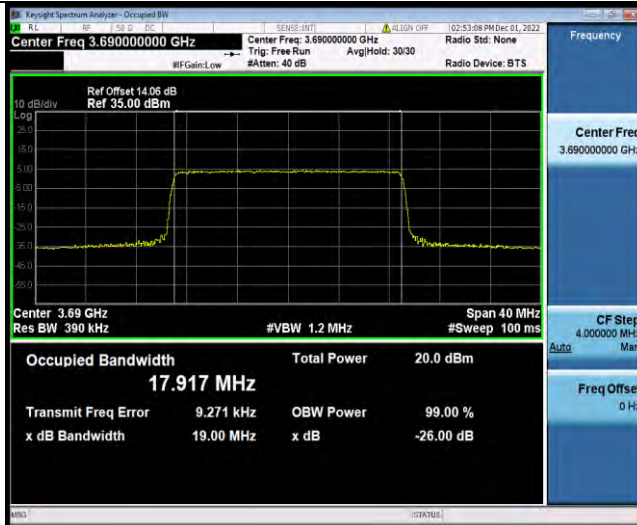

Band48-20MHz-64QAM-55340-100RB#0