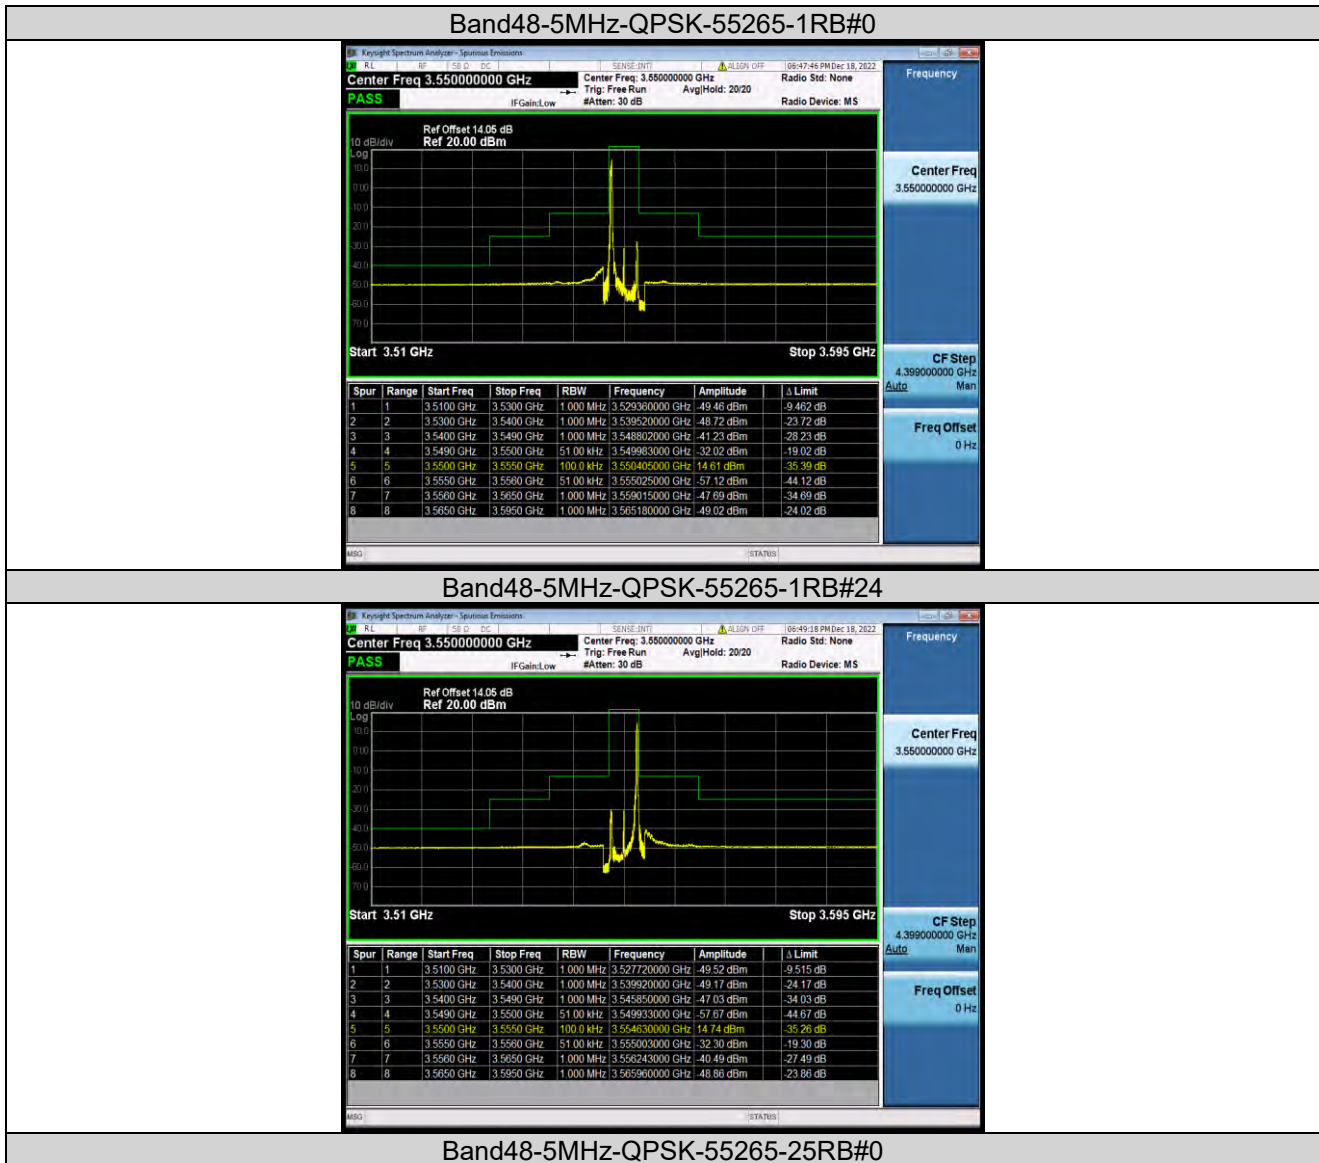

BUREAU VERITAS

Test Report No.: W7L-P23030016RF10

TEST GRAPHS

BV 7Layers Communications Technology (Shenzhen) Co., Ltd

No.B102, Dazu Chuangxin Mansion, North of Beihuan Avenue, North Area, Hi-Tech Industrial Park, Nanshan District, Shenzhen, Guangdong, China

Tel: +86 755 8869 6566
Fax: +86 755 8869 6577
Email: customerservice.sw@bureauveritas.com