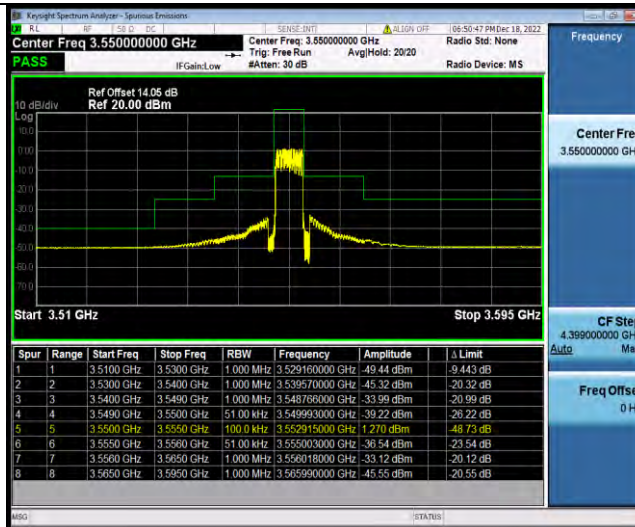

BUREAU VERITAS

Test Report No.: W7L-P23030016RF10

Band48-5MHz-QPSK-55990-1RB#0