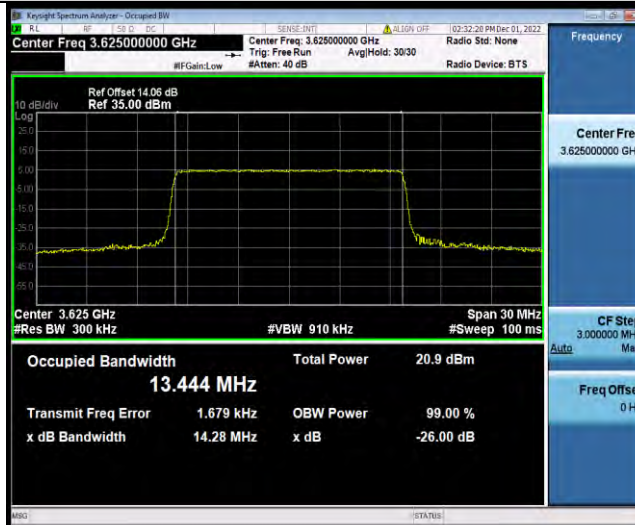

Band48-15MHz-QPSK-55315-75RB#0

Band48-15MHz-QPSK-55990-75RB#0

Band48-15MHz-QPSK-56665-75RB#0

Band48-15MHz-16QAM-55315-75RB#0

Band48-15MHz-16QAM-55990-75RB#0

Band48-15MHz-16QAM-56665-75RB#0

Band48-15MHz-64QAM-55315-75RB#0