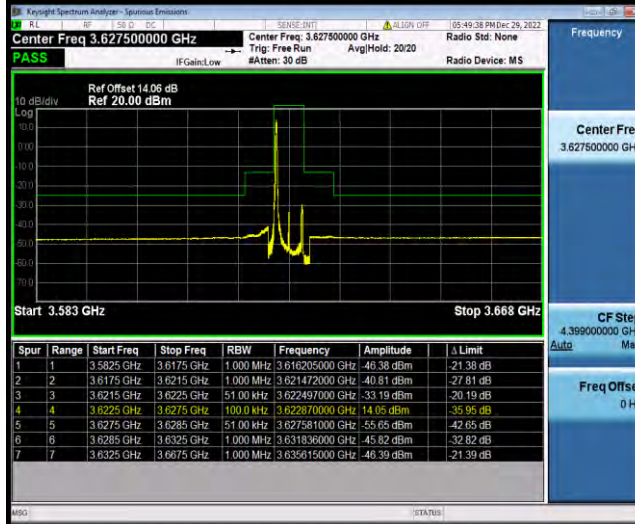

Band48-5MHz-QPSK-55990-1RB#24