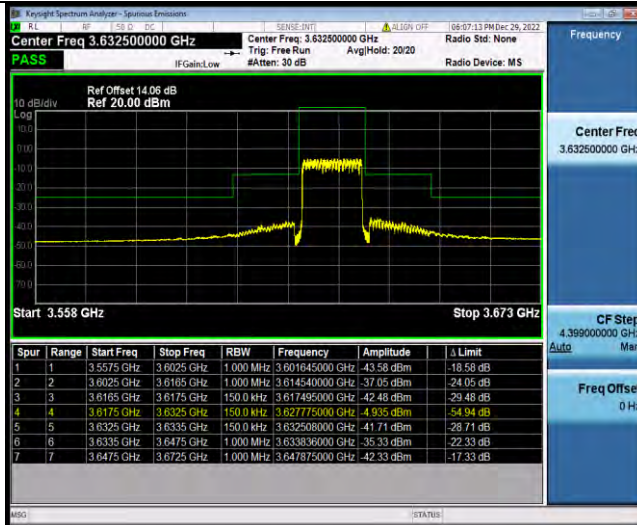

BUREAU VERITAS

Test Report No.: W7L-P23030016RF10

Band48-15MHz-16QAM-56665-1RB#0

Band48-15MHz-16QAM-56665-1RB#74

Band48-15MHz-16QAM-56665-75RB#0

BV 7Layers Communications Technology (Shenzhen) Co., Ltd

No.B102, Dazu Chuangxin Mansion, North of Beihuan Avenue, North Area, Hi-Tech Industrial Park, Nanshan District, Shenzhen, Guangdong, China