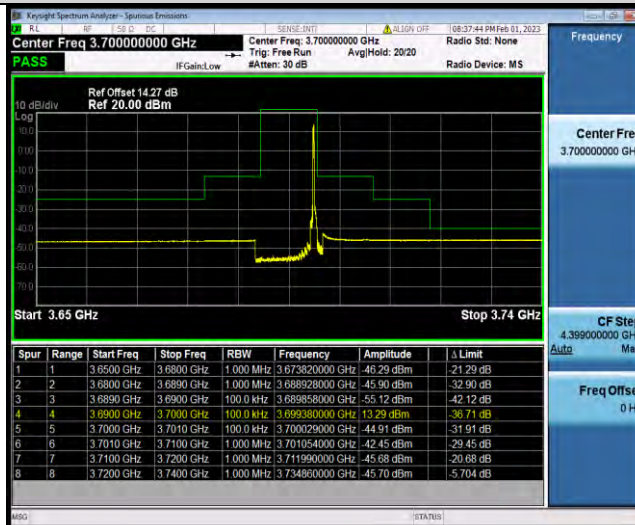

Band48-10MHz-64QAM-56690-1RB#0

Band48-10MHz-64QAM-56690-1RB#49

Band48-10MHz-64QAM-56690-50RB#0

BUREAU VERITAS

Test Report No.: W7L-P23030016RF10

Band48-15MHz-QPSK-55315-1RB#0

Band48-15MHz-QPSK-55315-1RB#74

Band48-15MHz-QPSK-55315-75RB#0