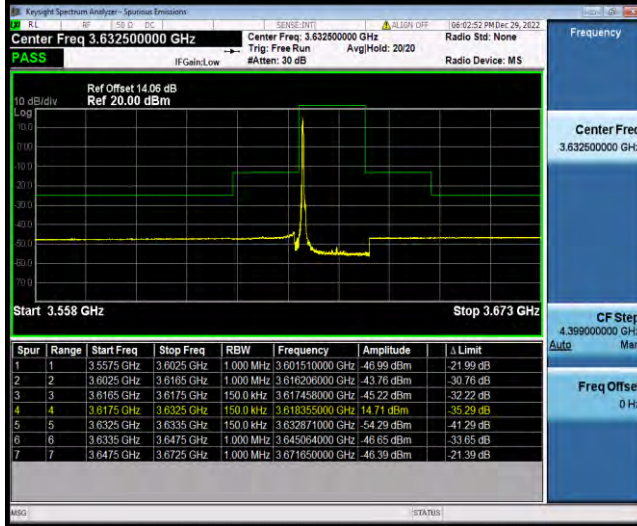

Band48-15MHz-16QAM-55990-1RB#74