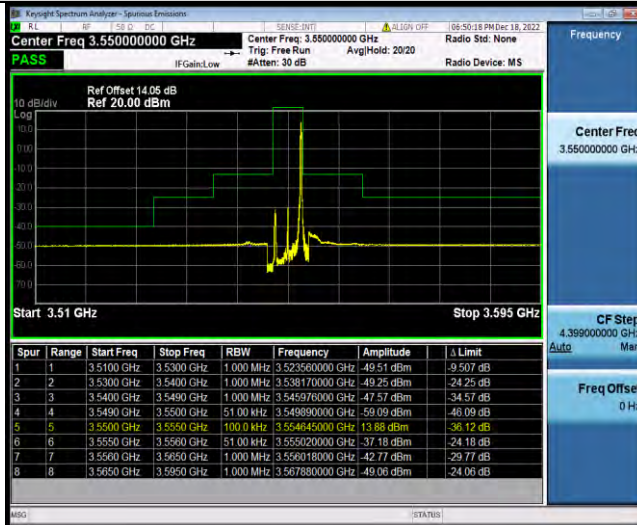

BUREAU VERITAS

Test Report No.: W7L-P23030016RF10

Band48-5MHz-64QAM-55265-1RB#0

Band48-5MHz-64QAM-55265-1RB#24

Band48-5MHz-64QAM-55265-25RB#0

BV 7Layers Communications Technology (Shenzhen) Co., Ltd

No.B102, Dazu Chuangxin Mansion, North of Beihuan Avenue, North Area, Hi-Tech Industrial Park, Nanshan District, Shenzhen, Guangdong, China