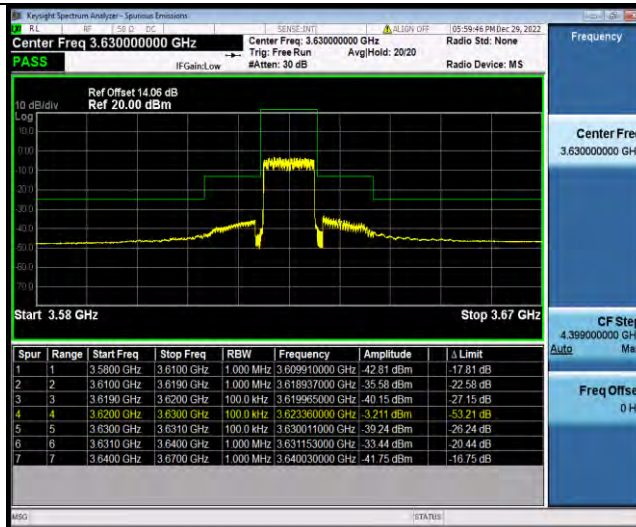

BUREAU VERITAS

Test Report No.: W7L-P23030016RF10

Band48-10MHz-QPSK-56690-1RB#0