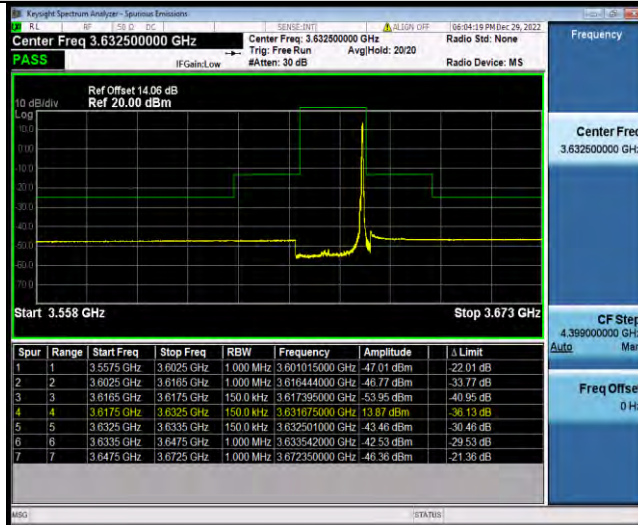

BUREAU VERITAS

Test Report No.: W7L-P23030016RF10

Band48-15MHz-QPSK-55990-1RB#0

Band48-15MHz-QPSK-55990-1RB#74

Band48-15MHz-QPSK-55990-75RB#0

BV 7Layers Communications Technology (Shenzhen) Co., Ltd

No.B102, Dazu Chuangxin Mansion, North of Beihuan Avenue, North Area, Hi-Tech Industrial Park, Nanshan District, Shenzhen, Guangdong, China