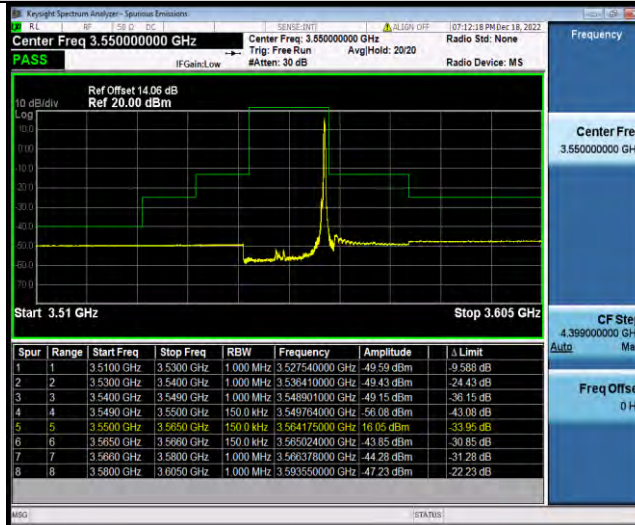

Band48-10MHz-64QAM-56690-1RB#0

Band48-10MHz-64QAM-56690-1RB#49

Band48-10MHz-64QAM-56690-50RB#0

BUREAU VERITAS

Test Report No.: W7L-P23030016RF10

Band48-15MHz-QPSK-55315-1RB#0

Band48-15MHz-QPSK-55315-1RB#74

Band48-15MHz-QPSK-55315-75RB#0