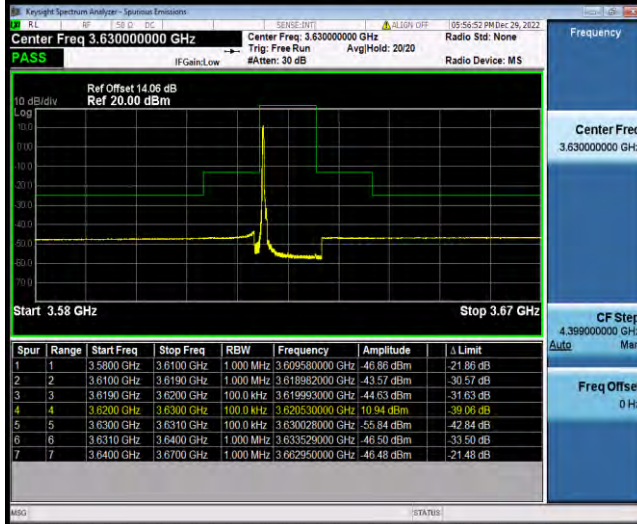

Band48-10MHz-64QAM-55990-1RB#49