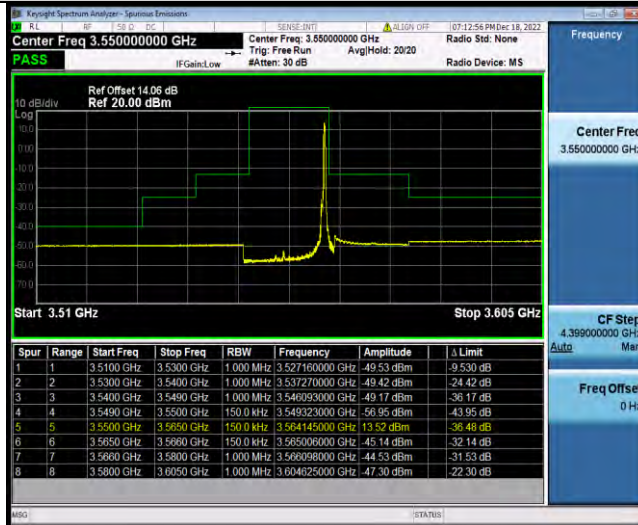

BUREAU VERITAS

Test Report No.: W7L-P23030016RF10

Band48-15MHz-16QAM-55315-1RB#0

Band48-15MHz-16QAM-55315-1RB#74

Band48-15MHz-16QAM-55315-75RB#0

BV 7Layers Communications Technology (Shenzhen) Co., Ltd

No.B102, Dazu Chuangxin Mansion, North of Beihuan Avenue, North Area, Hi-Tech Industrial Park, Nanshan District, Shenzhen, Guangdong, China