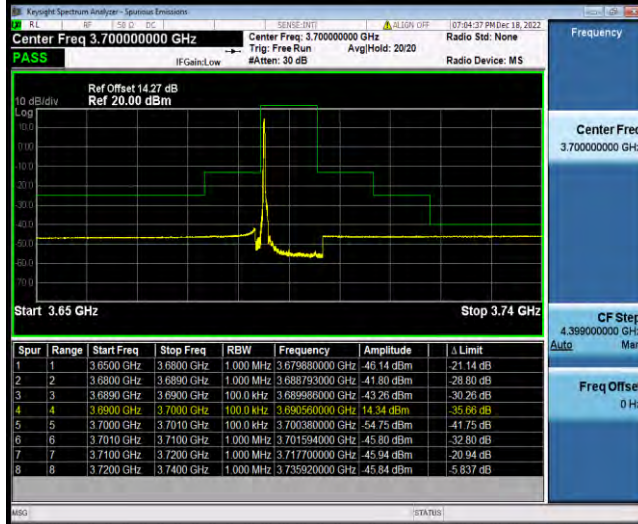

Band48-10MHz-16QAM-56690-1RB#49