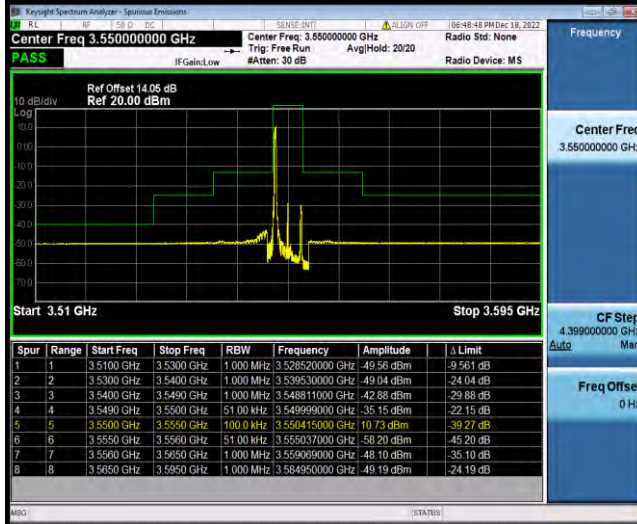

BUREAU VERITAS

Test Report No.: W7L-P23030016RF10

Band48-5MHz-64QAM-55265-1RB#0

Band48-5MHz-64QAM-55265-1RB#24

Band48-5MHz-64QAM-55265-25RB#0

BV 7Layers Communications Technology (Shenzhen) Co., Ltd

No.B102, Dazu Chuangxin Mansion, North of Beihuan Avenue, North Area, Hi-Tech Industrial Park, Nanshan District, Shenzhen, Guangdong, China