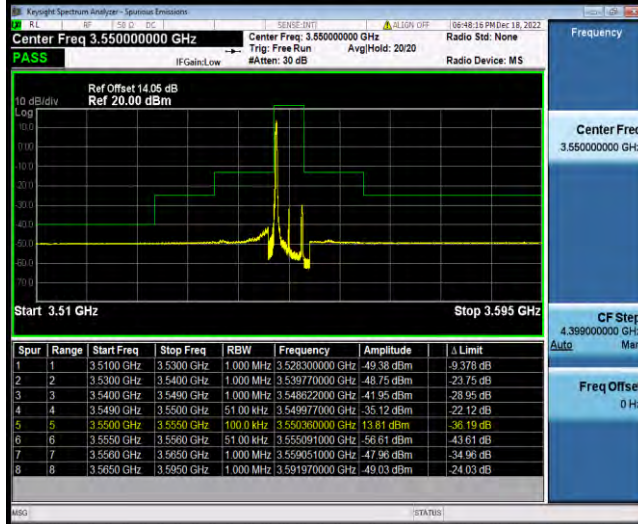

Band48-5MHz-16QAM-55265-1RB#24