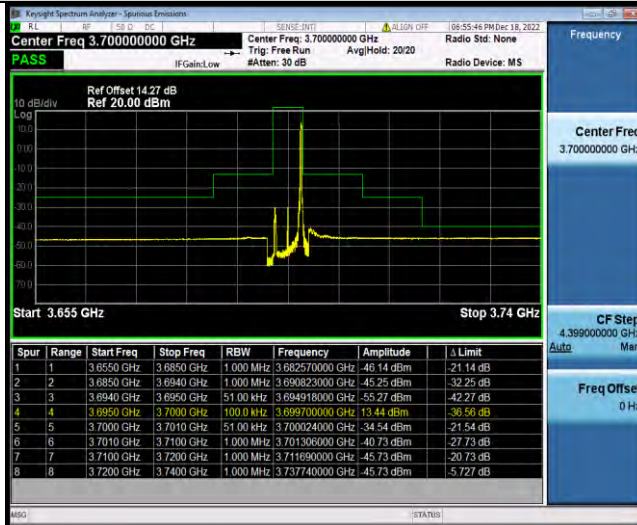

Band48-5MHz-16QAM-56715-25RB#0

BV 7Layers Communications Technology (Shenzhen) Co., Ltd

No.B102, Dazu Chuangxin Mansion, North of Beihuan Avenue, North Area, Hi-Tech Industrial Park, Nanshan District, Shenzhen, Guangdong, China

Tel: +86 755 8869 6566
Fax: +86 755 8869 6577
Email: customerservice.sw@bureauveritas.com