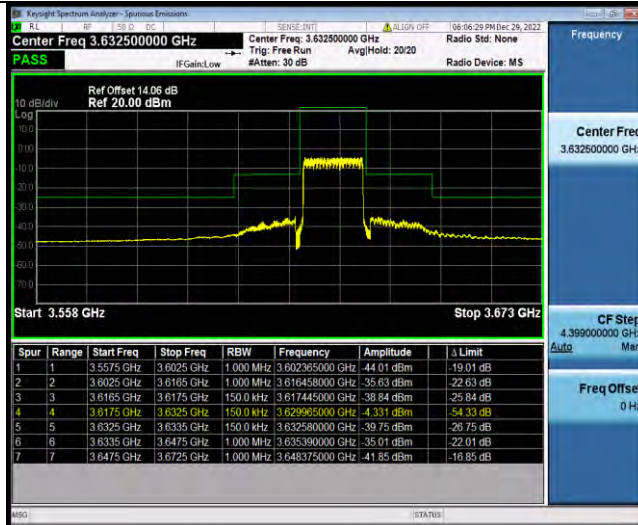

BUREAU VERITAS

Test Report No.: W7L-P23030016RF10

Band48-15MHz-QPSK-56665-1RB#0