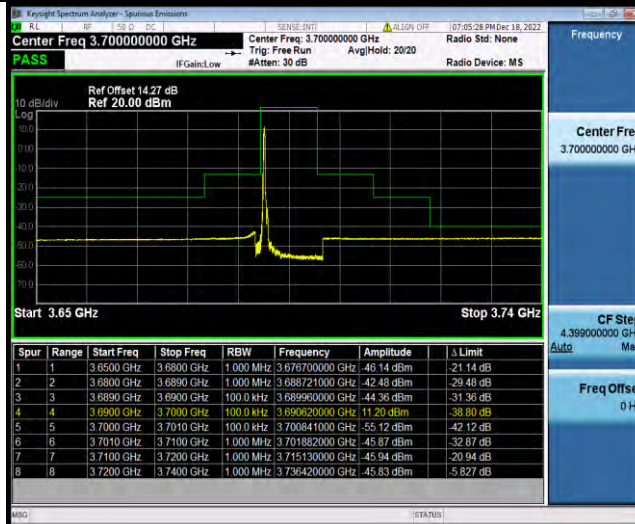

Band48-10MHz-64QAM-56690-1RB#49