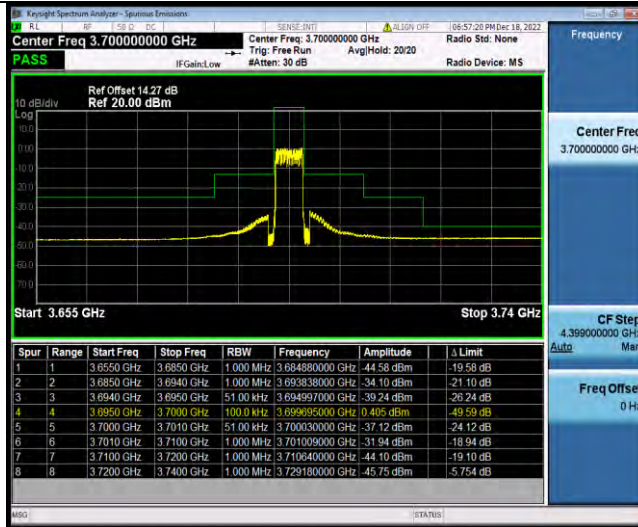

BUREAU VERITAS

Test Report No.: W7L-P23030016RF10

Band48-5MHz-16QAM-55265-1RB#0