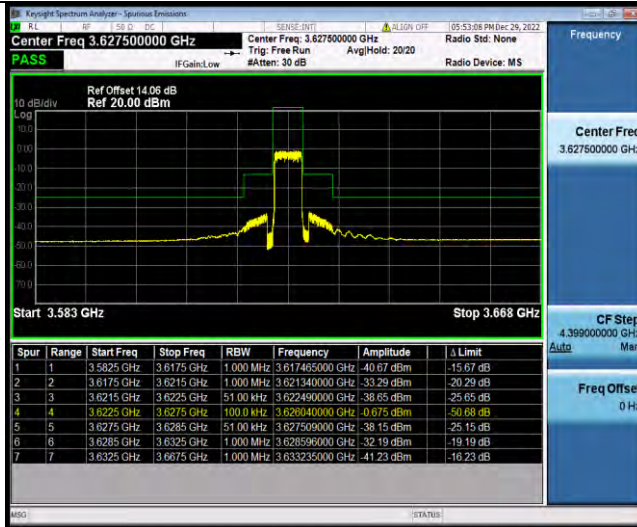

BUREAU VERITAS

Test Report No.: W7L-P23030016RF10

Band48-5MHz-QPSK-56715-1RB#0

Band48-5MHz-QPSK-56715-1RB#24

Band48-5MHz-QPSK-56715-25RB#0

BV 7Layers Communications Technology (Shenzhen) Co., Ltd

No.B102, Dazu Chuangxin Mansion, North of Beihuan Avenue, North Area, Hi-Tech Industrial Park, Nanshan District, Shenzhen, Guangdong, China