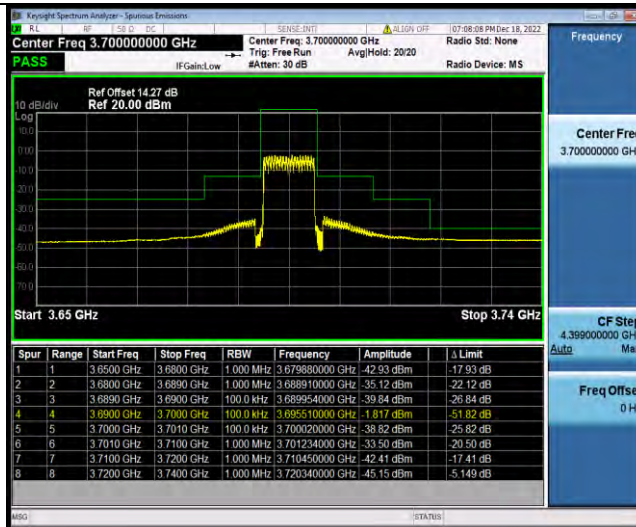

BUREAU VERITAS

Test Report No.: W7L-P23030016RF10

Band48-10MHz-16QAM-55290-1RB#0

Band48-10MHz-16QAM-55290-1RB#49

Band48-10MHz-16QAM-55290-50RB#0

BV 7Layers Communications Technology (Shenzhen) Co., Ltd

No.B102, Dazu Chuangxin Mansion, North of Beihuan Avenue, North Area, Hi-Tech Industrial Park, Nanshan District, Shenzhen, Guangdong, China