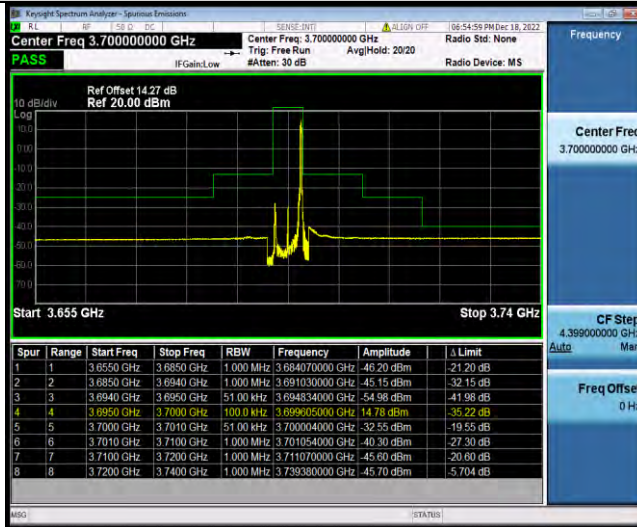

BUREAU VERITAS

Test Report No.: W7L-P23030016RF10

Band48-5MHz-QPSK-56715-1RB#0

Band48-5MHz-QPSK-56715-1RB#24

Band48-5MHz-QPSK-56715-25RB#0

BV 7Layers Communications Technology (Shenzhen) Co., Ltd

No.B102, Dazu Chuangxin Mansion, North of Beihuan Avenue, North Area, Hi-Tech Industrial Park, Nanshan District, Shenzhen, Guangdong, China