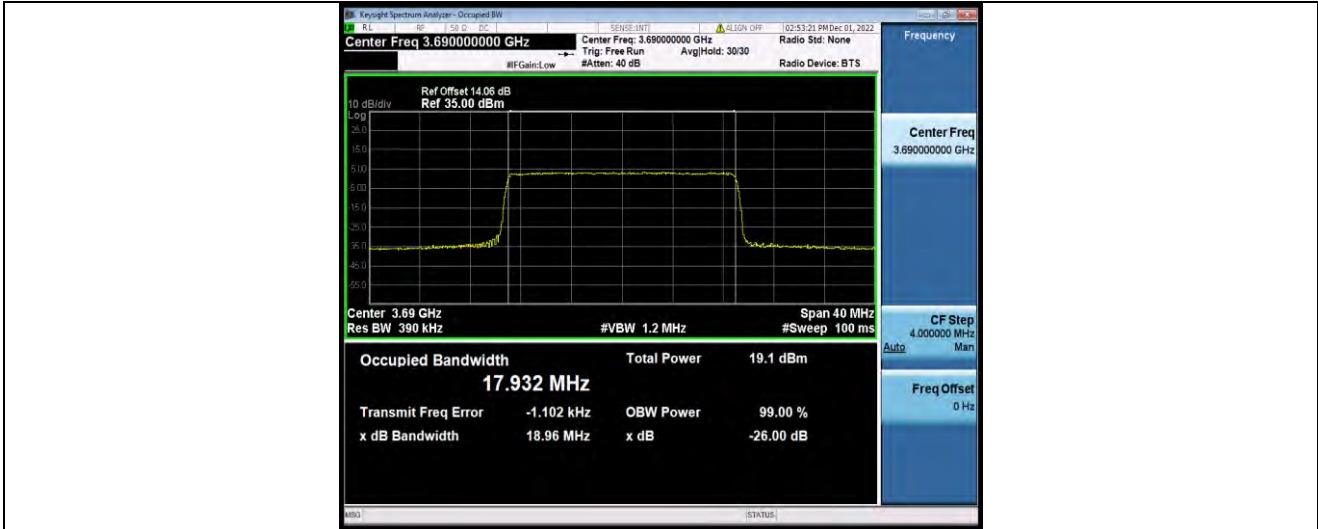

Band48-20MHz-16QAM-56640-100RB#0

Band48-20MHz-64QAM-55340-100RB#0

Band48-20MHz-64QAM-55990-100RB#0

Band48-20MHz-64QAM-56640-100RB#0

**BUREAU
VERITAS**

Test Report No.: W7L-P23030016RF10

BV 7Layers Communications Technology
(Shenzhen) Co., Ltd