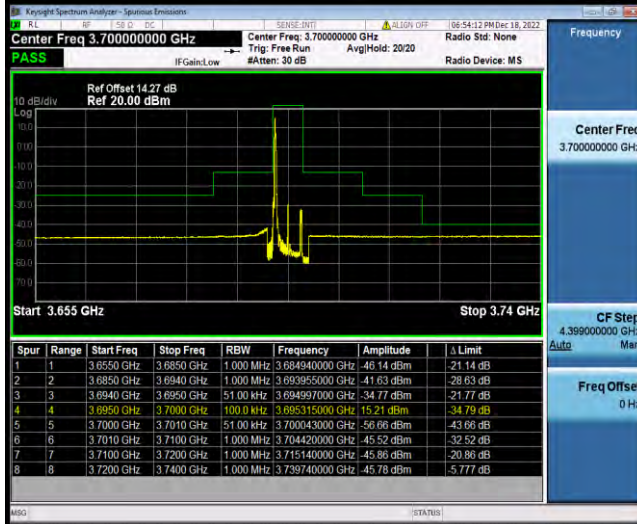

BUREAU VERITAS

Test Report No.: W7L-P23030016RF10

Band48-5MHz-64QAM-56715-1RB#0

Band48-5MHz-64QAM-56715-1RB#24

Band48-5MHz-64QAM-56715-25RB#0

BV 7Layers Communications Technology (Shenzhen) Co., Ltd

No.B102, Dazu Chuangxin Mansion, North of Beihuan Avenue, North Area, Hi-Tech Industrial Park, Nanshan District, Shenzhen, Guangdong, China