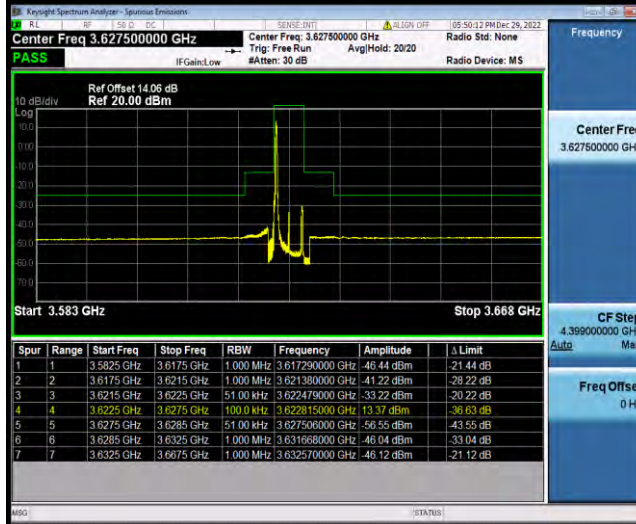

BUREAU VERITAS

Test Report No.: W7L-P23030016RF10

Band48-5MHz-16QAM-55990-1RB#0

Band48-5MHz-16QAM-55990-1RB#24

Band48-5MHz-16QAM-55990-25RB#0

BV 7Layers Communications Technology (Shenzhen) Co., Ltd

No.B102, Dazu Chuangxin Mansion, North of Beihuan Avenue, North Area, Hi-Tech Industrial Park, Nanshan District, Shenzhen, Guangdong, China