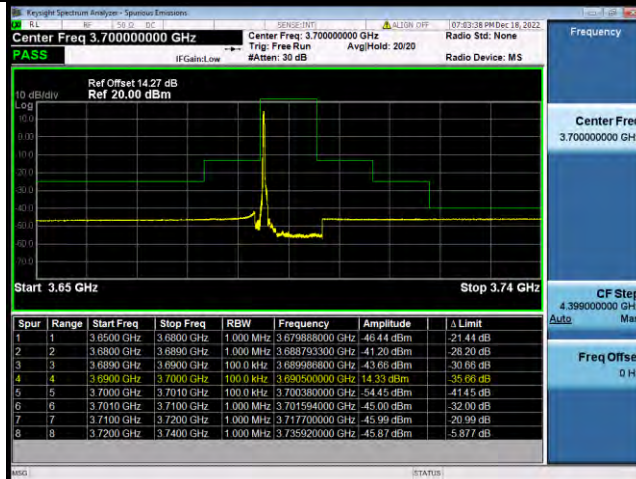

Band48-10MHz-QPSK-56690-1RB#49