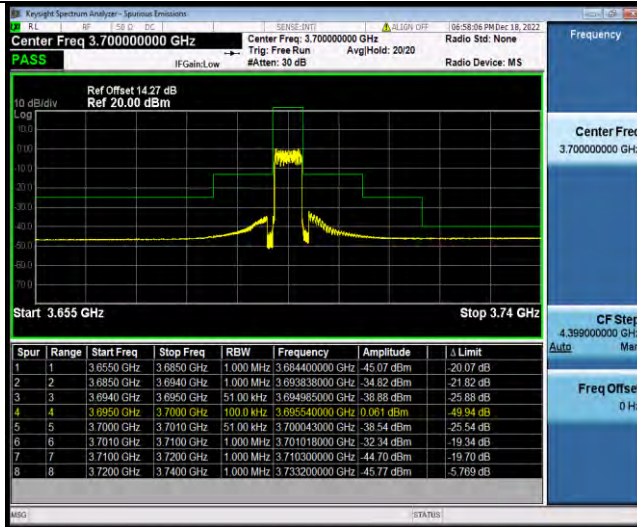

BUREAU VERITAS

Test Report No.: W7L-P23030016RF10

Band48-5MHz-64QAM-55265-1RB#0

Band48-5MHz-64QAM-55265-1RB#24

Band48-5MHz-64QAM-55265-25RB#0

BV 7Layers Communications Technology (Shenzhen) Co., Ltd

No.B102, Dazu Chuangxin Mansion, North of Beihuan Avenue, North Area, Hi-Tech Industrial Park, Nanshan District, Shenzhen, Guangdong, China