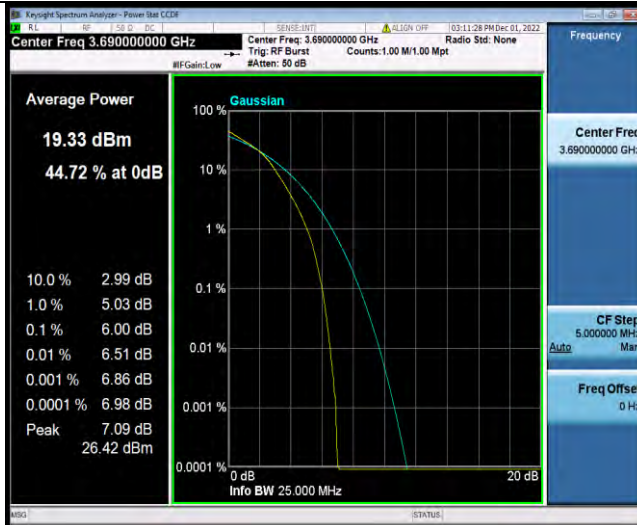

Band48-20MHz-16QAM-55990-100RB#0

Band48-20MHz-16QAM-56640-1RB#0

Band48-20MHz-16QAM-56640-100RB#0

Band48-20MHz-64QAM-55340-1RB#0

Band48-20MHz-64QAM-55340-100RB#0

Band48-20MHz-64QAM-55990-1RB#0

Band48-20MHz-64QAM-55990-100RB#0