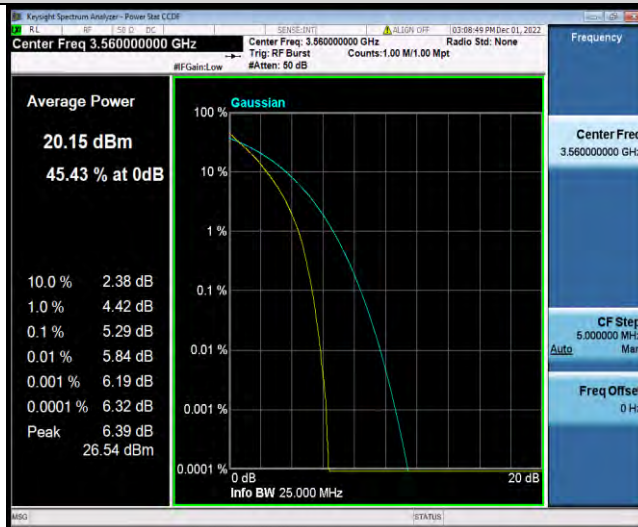

Band48-15MHz-64QAM-55315-75RB#0

Band48-15MHz-64QAM-55990-1RB#0

Band48-15MHz-64QAM-55990-75RB#0

Band48-15MHz-64QAM-56665-1RB#0

Band48-15MHz-64QAM-56665-75RB#0

Band48-20MHz-QPSK-55340-1RB#0

Band48-20MHz-QPSK-55340-100RB#0