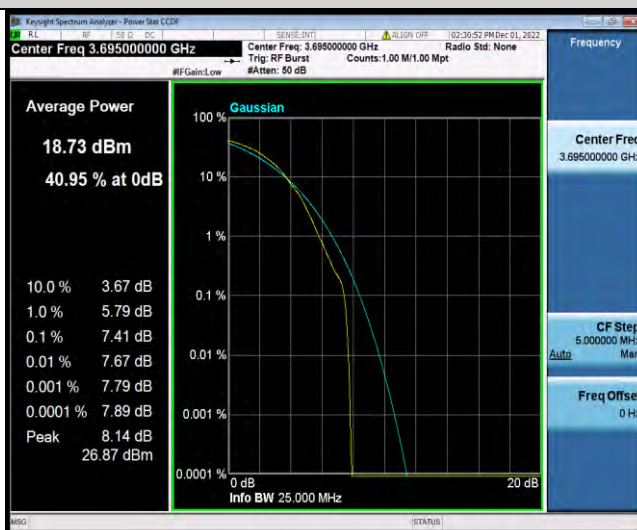

Band48-10MHz-16QAM-56690-1RB#0

Band48-10MHz-16QAM-56690-50RB#0

Band48-10MHz-64QAM-55290-1RB#0

Band48-10MHz-64QAM-55290-50RB#0

Band48-10MHz-64QAM-55990-1RB#0

Band48-10MHz-64QAM-55990-50RB#0

Band48-10MHz-64QAM-56690-1RB#0