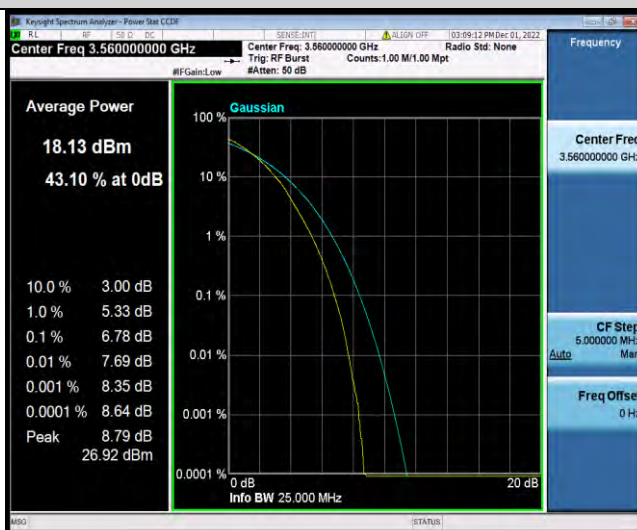

Band48-20MHz-16QAM-55990-100RB#0

Band48-20MHz-16QAM-56640-1RB#0

Band48-20MHz-16QAM-56640-100RB#0

Band48-20MHz-64QAM-55340-1RB#0

Band48-20MHz-64QAM-55340-100RB#0

Band48-20MHz-64QAM-55990-1RB#0

Band48-20MHz-64QAM-55990-100RB#0