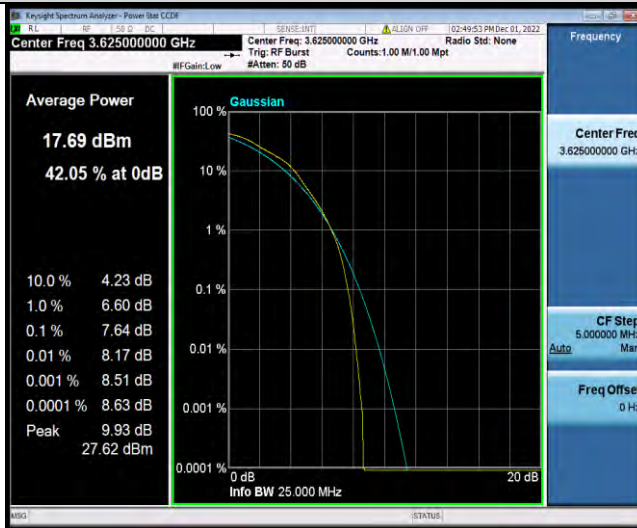

Band48-15MHz-16QAM-55315-1RB#0

Band48-15MHz-16QAM-55315-75RB#0

Band48-15MHz-16QAM-55990-1RB#0

Band48-15MHz-16QAM-55990-75RB#0

Band48-15MHz-16QAM-56665-1RB#0

Band48-15MHz-16QAM-56665-75RB#0

Band48-15MHz-64QAM-55315-1RB#0