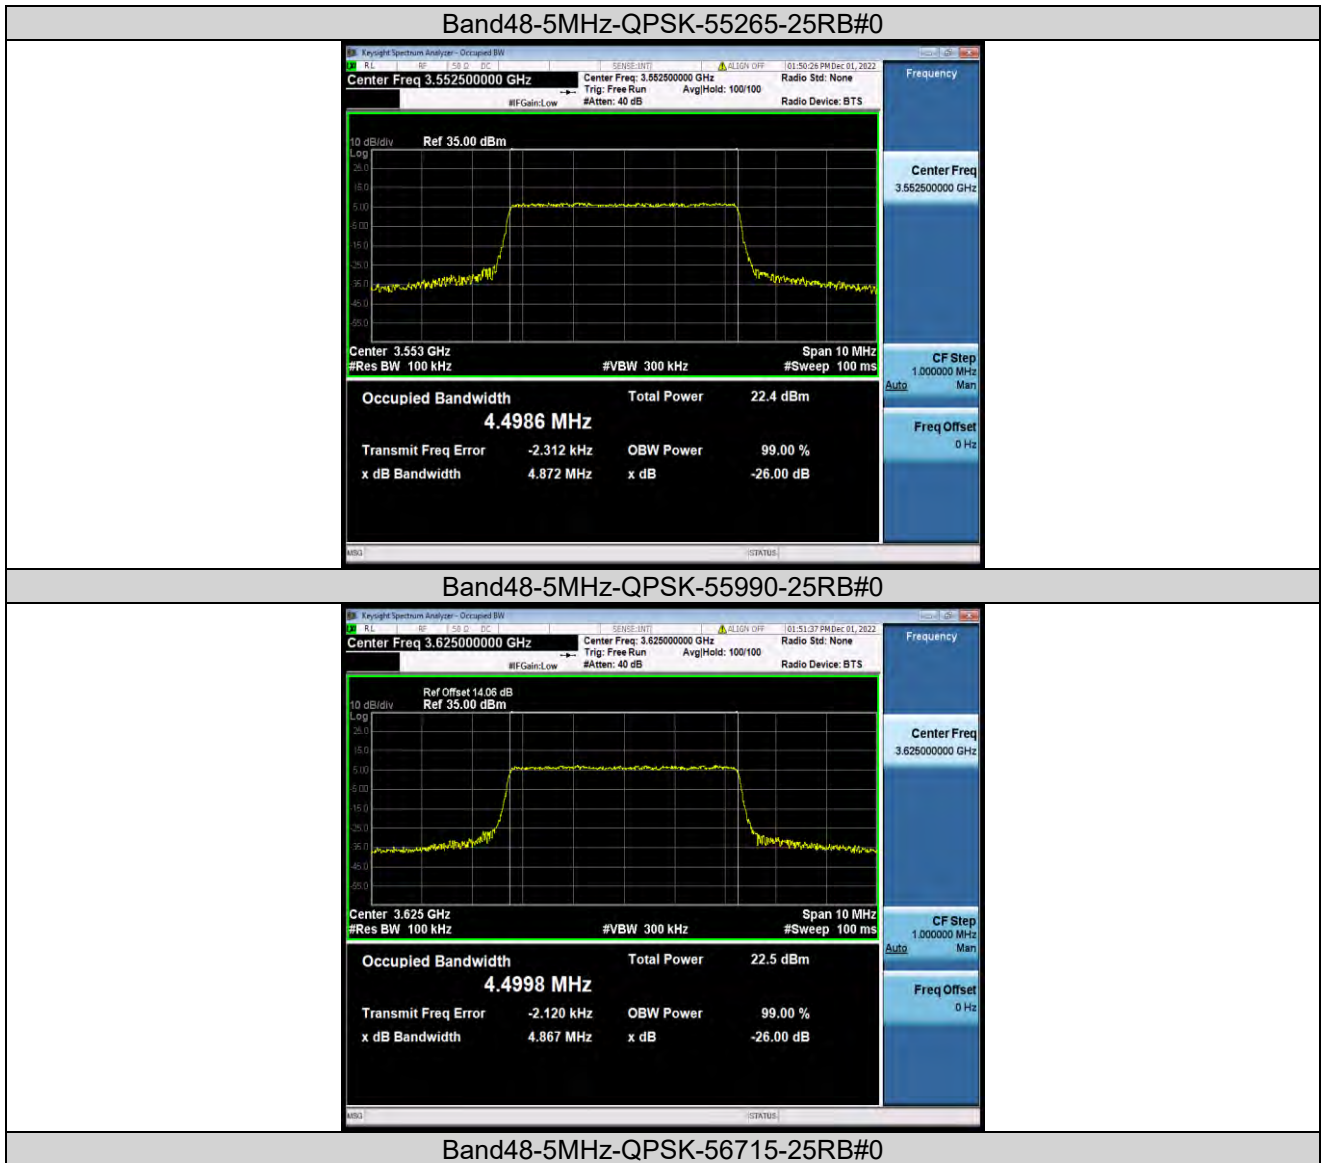

TEST GRAPHS