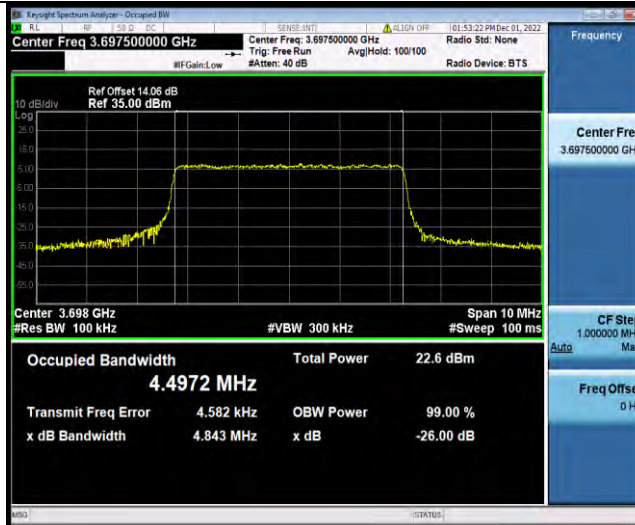

Band48-5MHz-16QAM-55265-25RB#0