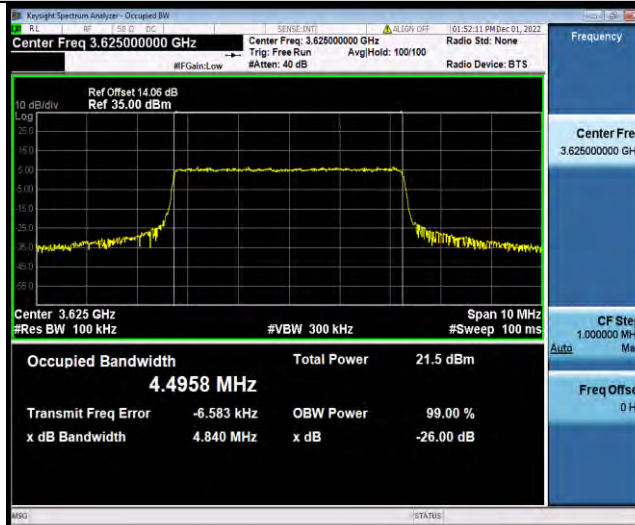

### TEST GRAPHS

Band48-5MHz-16QAM-55265-25RB#0

Band48-5MHz-16QAM-55990-25RB#0

Band48-5MHz-16QAM-56715-25RB#0

Band48-5MHz-64QAM-55265-25RB#0

Band48-5MHz-64QAM-55990-25RB#0

Band48-5MHz-64QAM-56715-25RB#0

Band48-10MHz-QPSK-55290-50RB#0