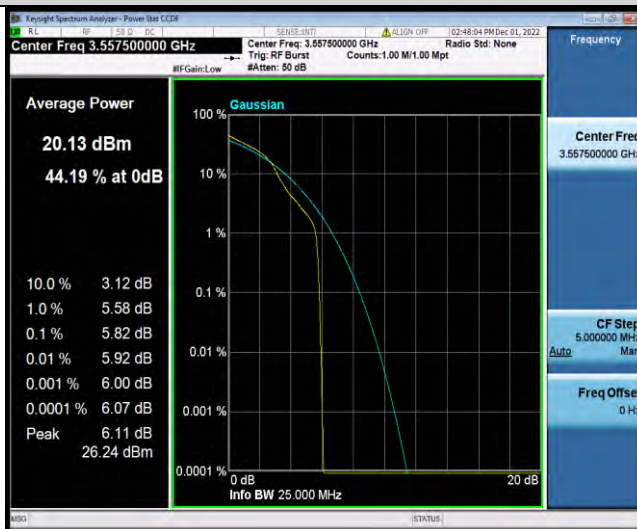

Band48-15MHz-16QAM-55315-1RB#0

Band48-15MHz-16QAM-55315-75RB#0