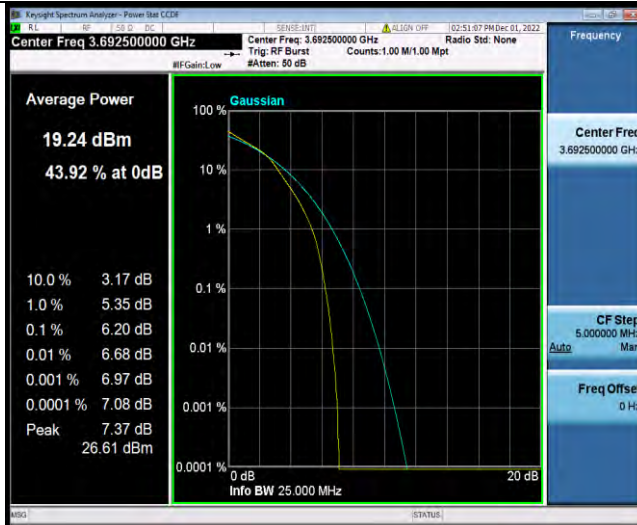

Band48-15MHz-16QAM-55315-1RB#0

Band48-15MHz-16QAM-55315-75RB#0

Band48-15MHz-16QAM-55990-1RB#0

Band48-15MHz-16QAM-55990-75RB#0

Band48-15MHz-16QAM-56665-1RB#0

Band48-15MHz-16QAM-56665-75RB#0

Band48-15MHz-64QAM-55315-1RB#0