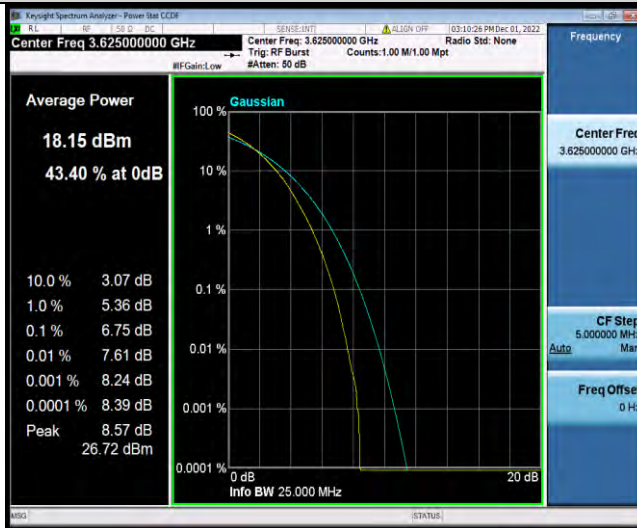

Band48-20MHz-16QAM-55990-100RB#0

Band48-20MHz-16QAM-56640-1RB#0

Band48-20MHz-16QAM-56640-100RB#0

Band48-20MHz-64QAM-55340-1RB#0

Band48-20MHz-64QAM-55340-100RB#0

Band48-20MHz-64QAM-55990-1RB#0

Band48-20MHz-64QAM-55990-100RB#0