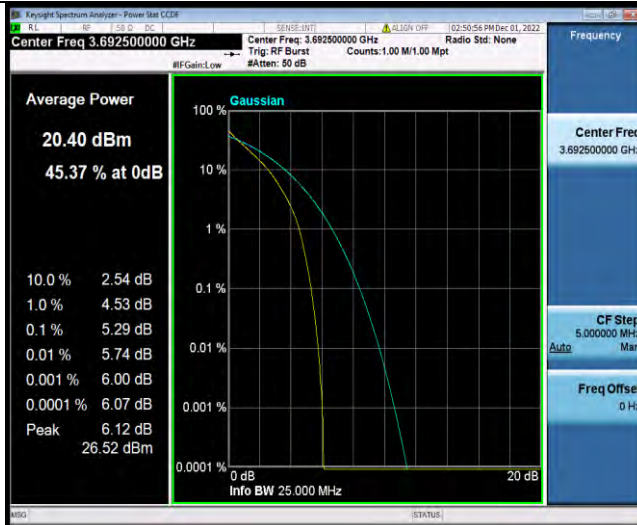

Band48-10MHz-64QAM-56690-50RB#0

Band48-15MHz-QPSK-55315-1RB#0

Band48-15MHz-QPSK-55315-75RB#0

Band48-15MHz-QPSK-55990-1RB#0

Band48-15MHz-QPSK-55990-75RB#0

Band48-15MHz-QPSK-56665-1RB#0

Band48-15MHz-QPSK-56665-75RB#0