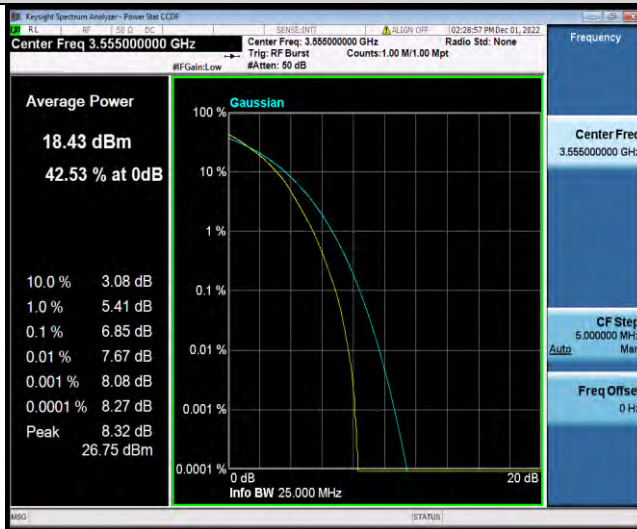

Band48-10MHz-16QAM-56690-1RB#0

Band48-10MHz-16QAM-56690-50RB#0

Band48-10MHz-64QAM-55290-1RB#0

Band48-10MHz-64QAM-55290-50RB#0

Band48-10MHz-64QAM-55990-1RB#0

Band48-10MHz-64QAM-55990-50RB#0

Band48-10MHz-64QAM-56690-1RB#0