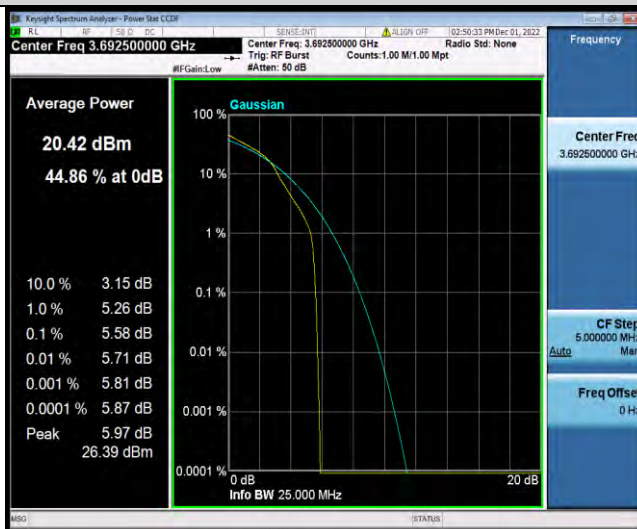

Band48-15MHz-16QAM-55315-1RB#0

Band48-15MHz-16QAM-55315-75RB#0

Band48-15MHz-16QAM-55990-1RB#0

Band48-15MHz-16QAM-55990-75RB#0

Band48-15MHz-16QAM-56665-1RB#0

Band48-15MHz-16QAM-56665-75RB#0

Band48-15MHz-64QAM-55315-1RB#0