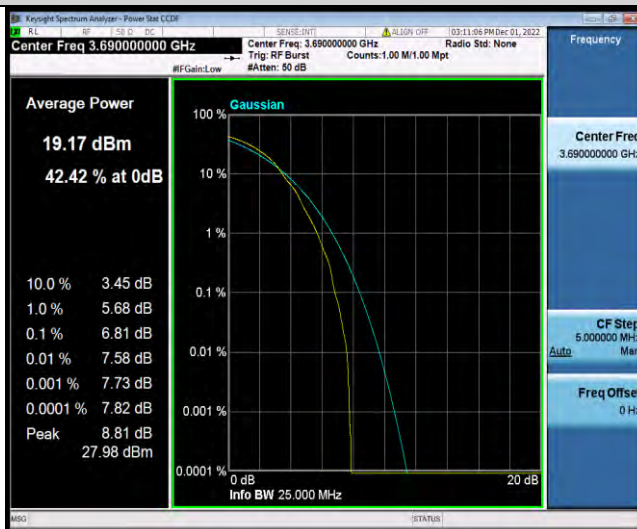

Band48-20MHz-64QAM-56640-1RB#0

Band48-20MHz-64QAM-56640-100RB#0