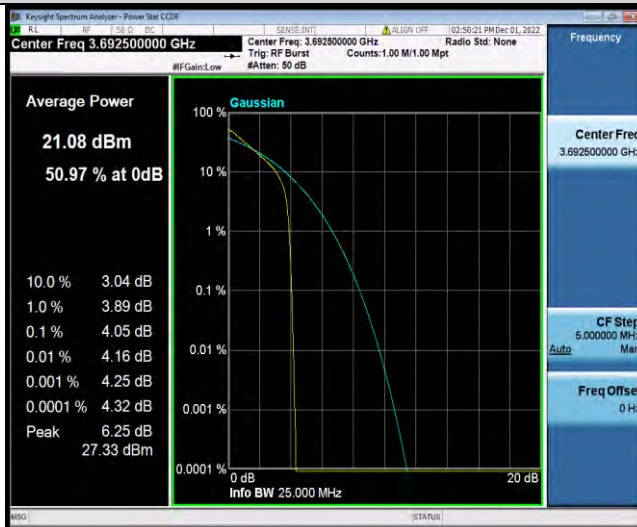

Band48-10MHz-64QAM-56690-50RB#0

Band48-15MHz-QPSK-55315-1RB#0

Band48-15MHz-QPSK-55315-75RB#0

Band48-15MHz-QPSK-55990-1RB#0

Band48-15MHz-QPSK-55990-75RB#0

Band48-15MHz-QPSK-56665-1RB#0

Band48-15MHz-QPSK-56665-75RB#0