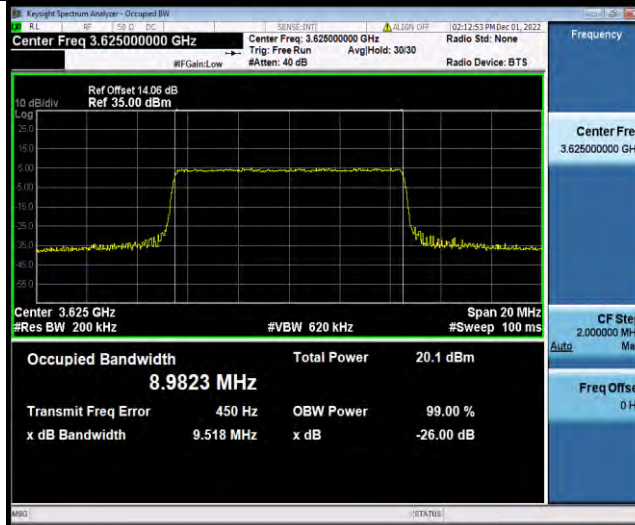

Band48-10MHz-QPSK-55990-50RB#0

Band48-10MHz-QPSK-56690-50RB#0

Band48-10MHz-16QAM-55290-50RB#0

Band48-10MHz-16QAM-55990-50RB#0

Band48-10MHz-16QAM-56690-50RB#0

Band48-10MHz-64QAM-55290-50RB#0

Band48-10MHz-64QAM-55990-50RB#0