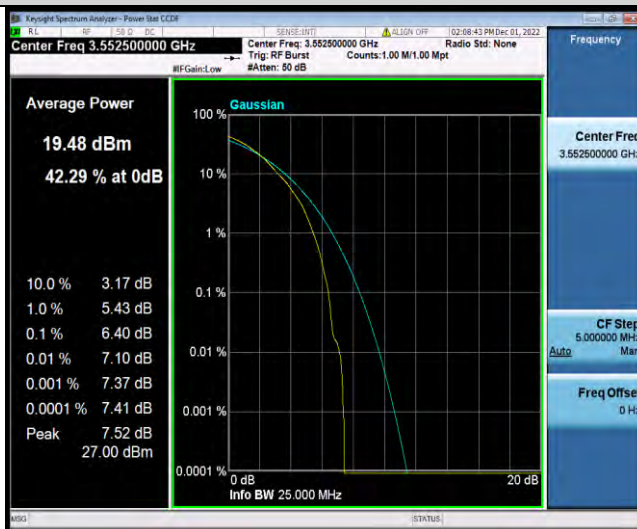

Band48-5MHz-64QAM-55265-1RB#0

Band48-5MHz-64QAM-55265-25RB#0