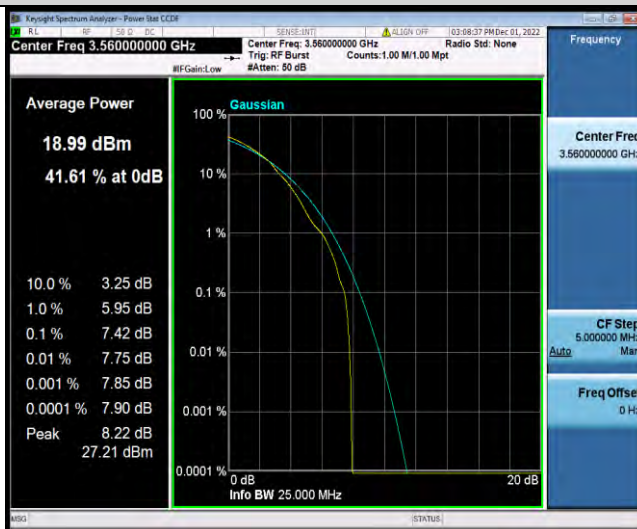

Band48-20MHz-16QAM-55990-100RB#0

Band48-20MHz-16QAM-56640-1RB#0

Band48-20MHz-16QAM-56640-100RB#0

Band48-20MHz-64QAM-55340-1RB#0

Band48-20MHz-64QAM-55340-100RB#0

Band48-20MHz-64QAM-55990-1RB#0

Band48-20MHz-64QAM-55990-100RB#0