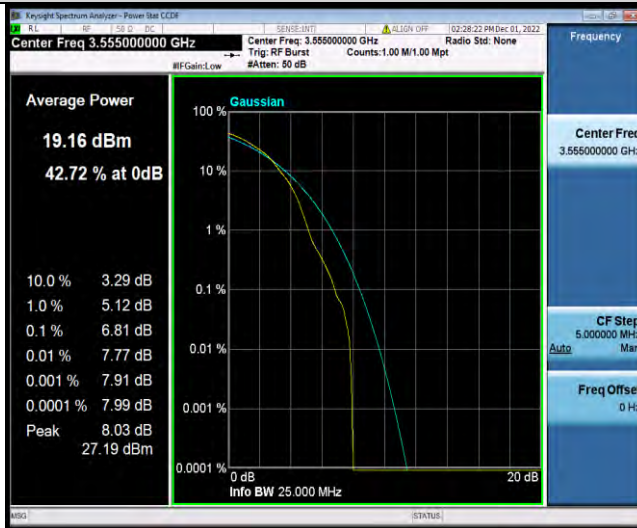

Band48-10MHz-64QAM-55290-1RB#0

Band48-10MHz-64QAM-55290-50RB#0