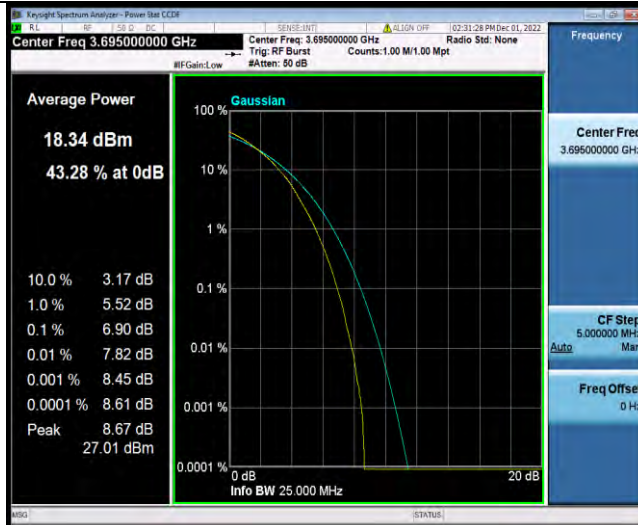

Band48-10MHz-64QAM-56690-50RB#0

Band48-15MHz-QPSK-55315-1RB#0