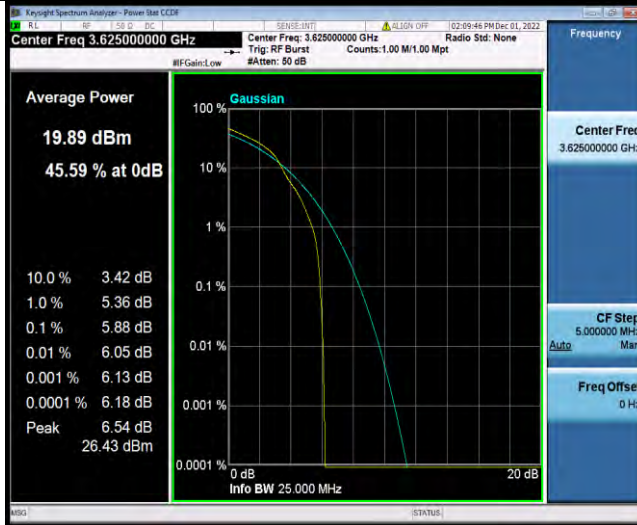

Band48-5MHz-16QAM-55990-1RB#0

Band48-5MHz-16QAM-55990-25RB#0