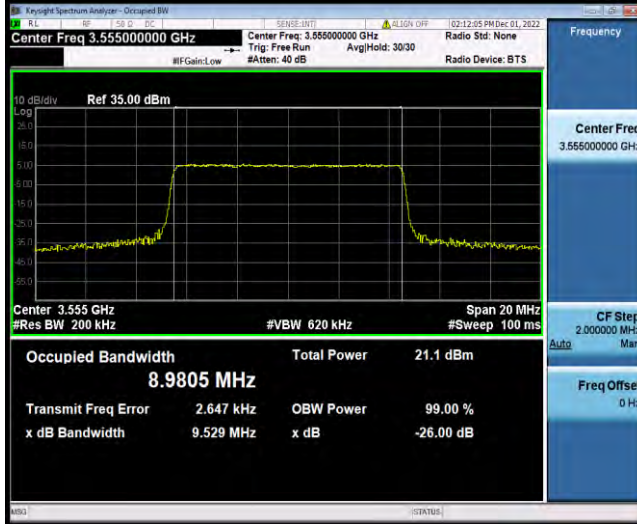

### TEST GRAPHS

Band48-5MHz-16QAM-55265-25RB#0

Band48-5MHz-16QAM-55990-25RB#0

Band48-5MHz-16QAM-56715-25RB#0

Band48-5MHz-64QAM-55265-25RB#0

Band48-5MHz-64QAM-55990-25RB#0

Band48-5MHz-64QAM-56715-25RB#0

Band48-10MHz-QPSK-55290-50RB#0