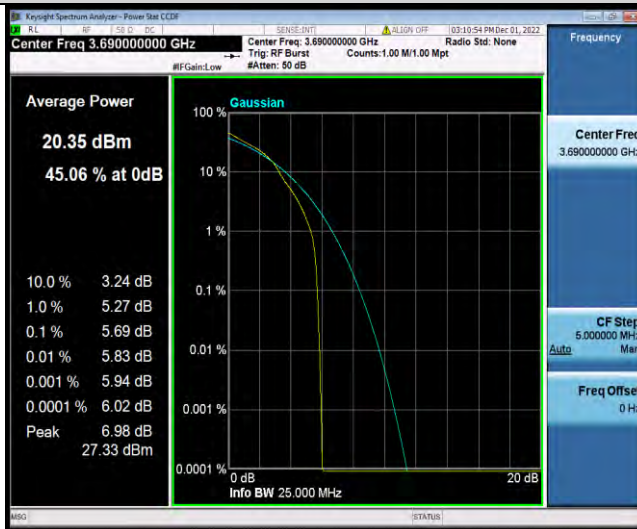

Band48-20MHz-16QAM-56640-1RB#0

Band48-20MHz-16QAM-56640-100RB#0