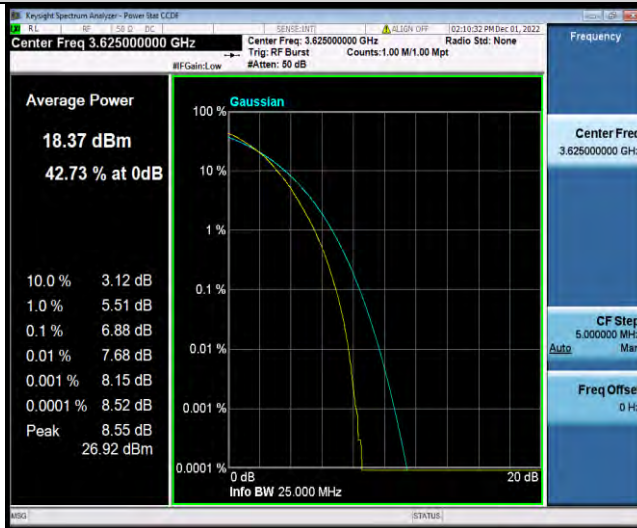

Band48-5MHz-64QAM-55990-25RB#0

Band48-5MHz-64QAM-56715-1RB#0