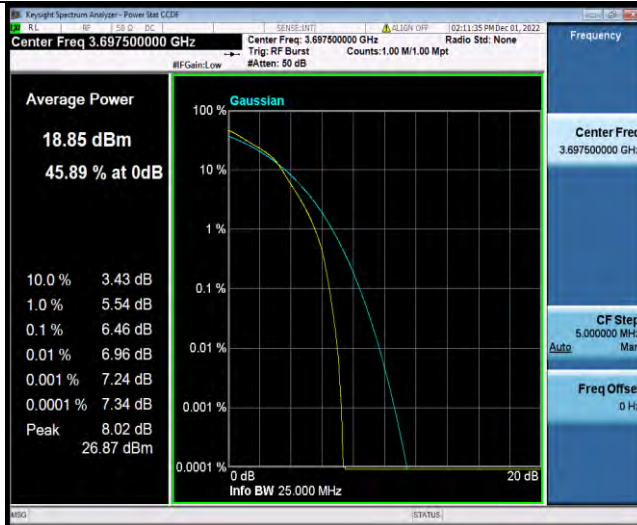

Band48-5MHz-16QAM-56715-25RB#0

Band48-5MHz-64QAM-55265-1RB#0