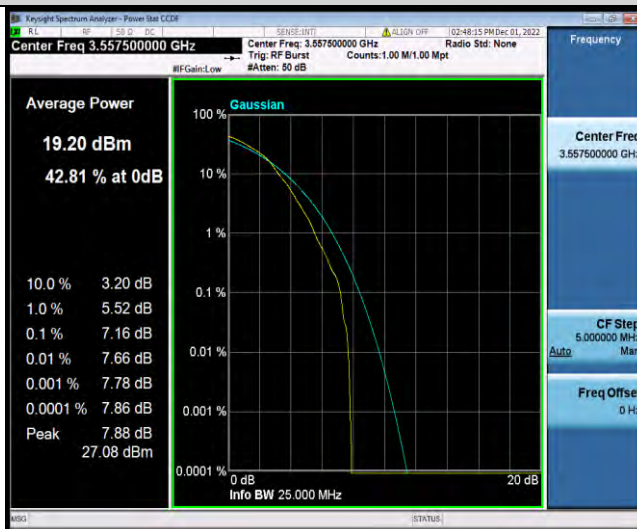

Band48-15MHz-16QAM-55315-1RB#0

Band48-15MHz-16QAM-55315-75RB#0

Band48-15MHz-16QAM-55990-1RB#0

Band48-15MHz-16QAM-55990-75RB#0

Band48-15MHz-16QAM-56665-1RB#0

Band48-15MHz-16QAM-56665-75RB#0

Band48-15MHz-64QAM-55315-1RB#0