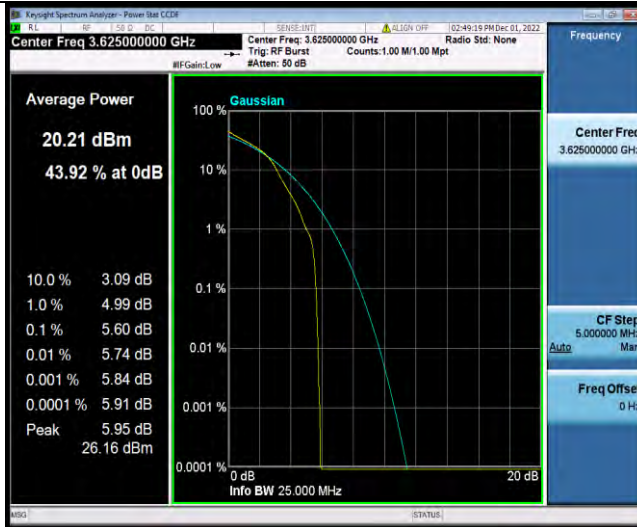

Band48-15MHz-16QAM-55990-1RB#0

Band48-15MHz-16QAM-55990-75RB#0