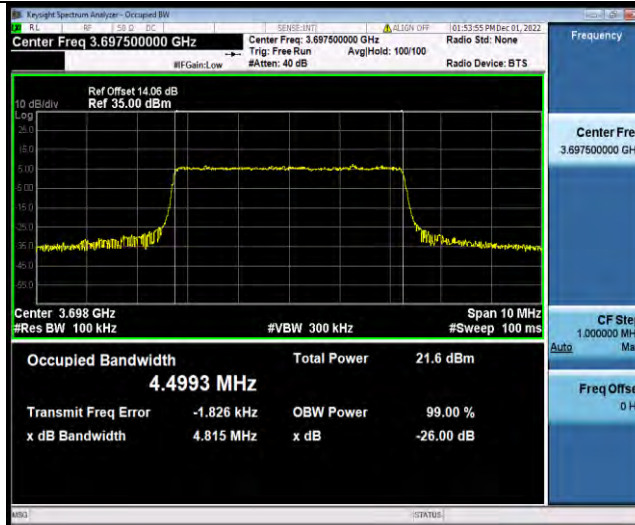

### TEST GRAPHS

Band48-5MHz-16QAM-55265-25RB#0

Band48-5MHz-16QAM-55990-25RB#0

Band48-5MHz-16QAM-56715-25RB#0

Band48-5MHz-64QAM-55265-25RB#0

Band48-5MHz-64QAM-55990-25RB#0

Band48-5MHz-64QAM-56715-25RB#0

Band48-10MHz-QPSK-55290-50RB#0