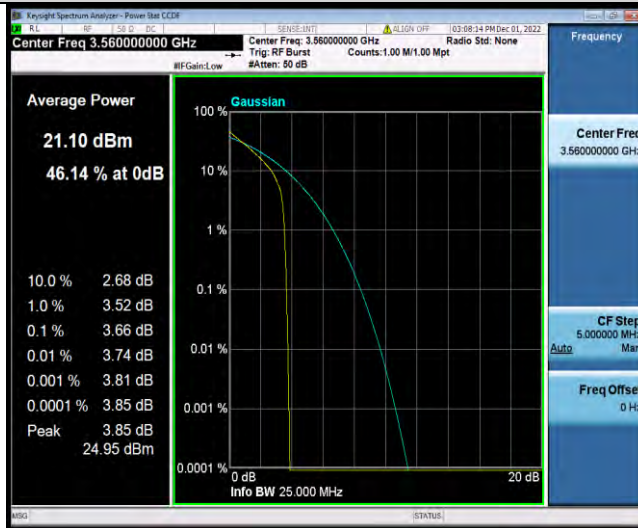

Band48-15MHz-64QAM-55315-75RB#0

Band48-15MHz-64QAM-55990-1RB#0

Band48-15MHz-64QAM-55990-75RB#0

Band48-15MHz-64QAM-56665-1RB#0

Band48-15MHz-64QAM-56665-75RB#0

Band48-20MHz-QPSK-55340-1RB#0

Band48-20MHz-QPSK-55340-100RB#0