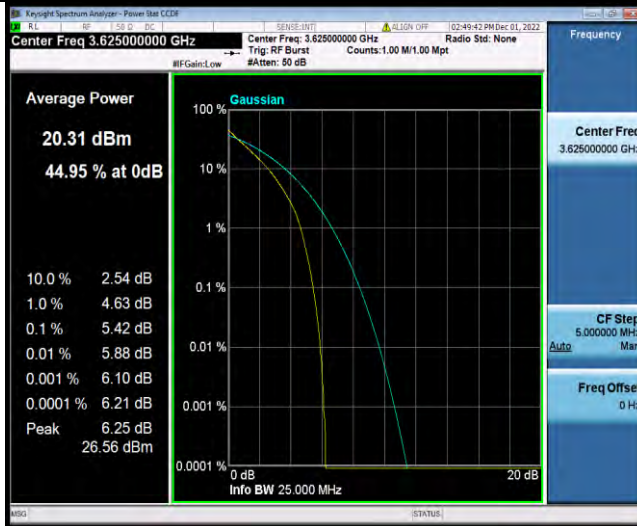

Band48-10MHz-64QAM-56690-50RB#0

Band48-15MHz-QPSK-55315-1RB#0

Band48-15MHz-QPSK-55315-75RB#0

Band48-15MHz-QPSK-55990-1RB#0

Band48-15MHz-QPSK-55990-75RB#0

Band48-15MHz-QPSK-56665-1RB#0

Band48-15MHz-QPSK-56665-75RB#0