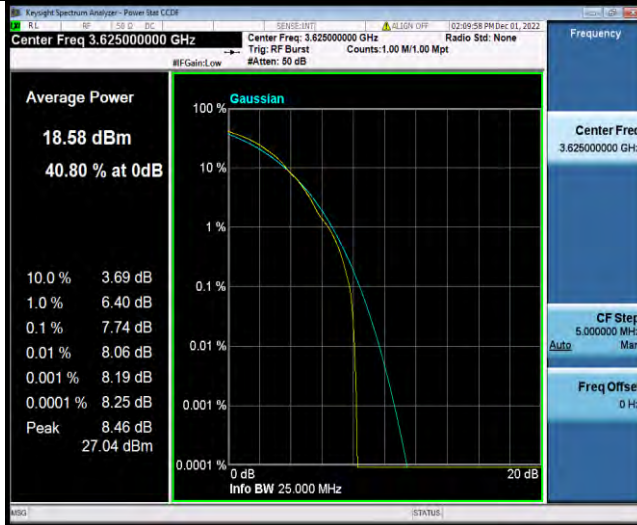

Band48-5MHz-64QAM-55990-1RB#0

Band48-5MHz-64QAM-55990-25RB#0