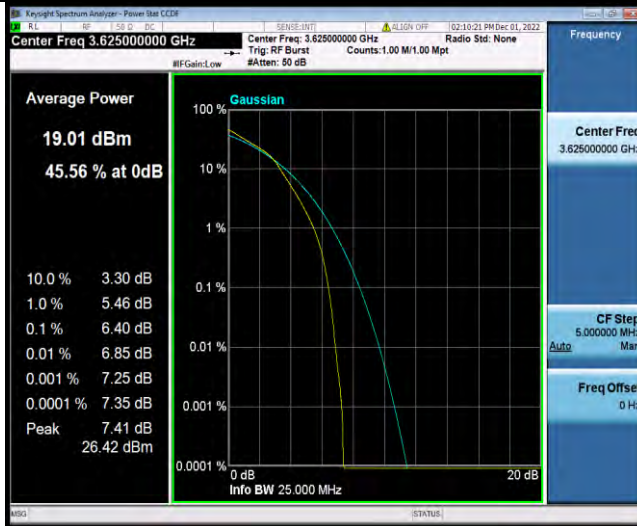

Band48-5MHz-16QAM-55990-25RB#0

Band48-5MHz-16QAM-56175-1RB#0