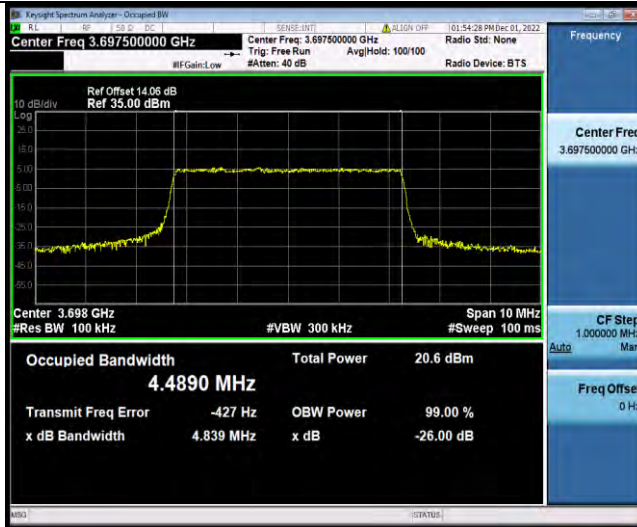

### TEST GRAPHS

Band48-5MHz-16QAM-55265-25RB#0

Band48-5MHz-16QAM-55990-25RB#0

Band48-5MHz-16QAM-56715-25RB#0

Band48-5MHz-64QAM-55265-25RB#0

Band48-5MHz-64QAM-55990-25RB#0

Band48-5MHz-64QAM-56715-25RB#0

Band48-10MHz-QPSK-55290-50RB#0