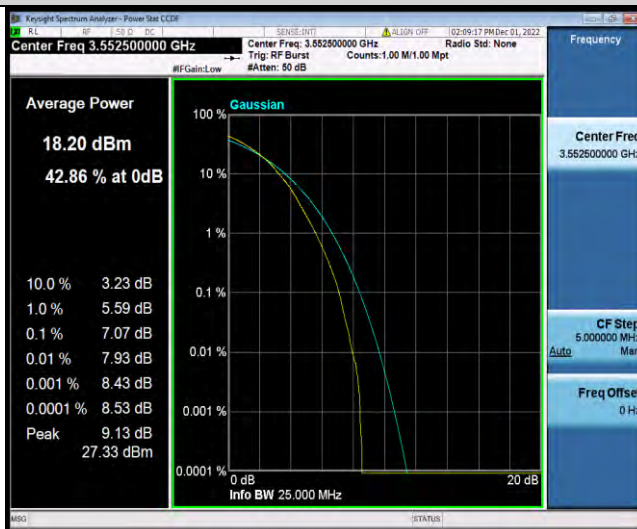

Band48-5MHz-64QAM-55265-25RB#0

Band48-5MHz-64QAM-55990-1RB#0