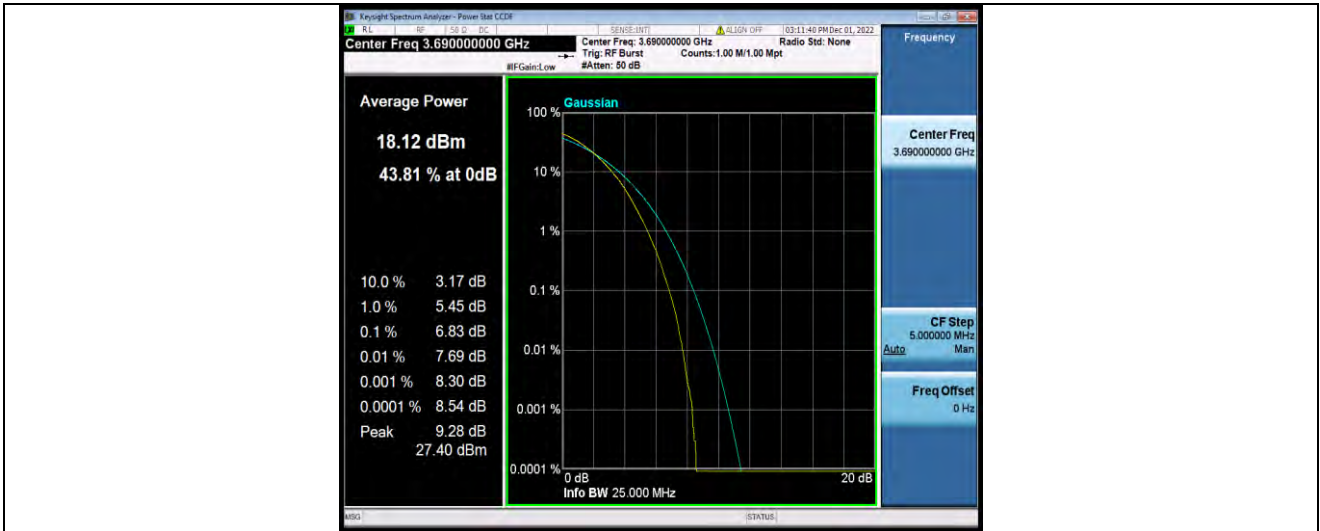

### 26DB BANDWIDTH AND OCCUPIED BANDWIDTH TEST RESULT

Band	Bandwidth	Modulation	Channel	RB Configuration	Occupied Bandwidth (MHz)	26dB Bandwidth (MHz)	Verdict
Band48	5MHz	QPSK	55265	25RB#0	4.4986	4.872	PASS
Band48	5MHz	QPSK	55990	25RB#0	4.4998	4.867	PASS
Band48	5MHz	QPSK	56715	25RB#0	4.4972	4.843	PASS
Band48	5MHz	16QAM	55265	25RB#0	4.4969	4.836	PASS
Band48	5MHz	16QAM	55990	25RB#0	4.4958	4.840	PASS
Band48	5MHz	16QAM	56715	25RB#0	4.4993	4.815	PASS
Band48	5MHz	64QAM	55265	25RB#0	4.5011	4.838	PASS
Band48	5MHz	64QAM	55990	25RB#0	4.5034	4.856	PASS
Band48	5MHz	64QAM	56715	25RB#0	4.4890	4.839	PASS
Band48	10MHz	QPSK	55290	50RB#0	8.9805	9.529	PASS
Band48	10MHz	QPSK	55990	50RB#0	8.9835	9.512	PASS
Band48	10MHz	QPSK	56690	50RB#0	8.9824	9.579	PASS
Band48	10MHz	16QAM	55290	50RB#0	8.9783	9.523	PASS
Band48	10MHz	16QAM	55990	50RB#0	8.9823	9.518	PASS
Band48	10MHz	16QAM	56690	50RB#0	8.9605	9.525	PASS
Band48	10MHz	64QAM	55290	50RB#0	8.9581	9.516	PASS
Band48	10MHz	64QAM	55990	50RB#0	8.9825	9.518	PASS
Band48	10MHz	64QAM	56690	50RB#0	8.9730	9.499	PASS
Band48	15MHz	QPSK	55315	75RB#0	13.454	14.25	PASS
Band48	15MHz	QPSK	55990	75RB#0	13.444	14.28	PASS
Band48	15MHz	QPSK	56665	75RB#0	13.469	14.23	PASS
Band48	15MHz	16QAM	55315	75RB#0	13.458	14.27	PASS
Band48	15MHz	16QAM	55990	75RB#0	13.447	14.24	PASS
Band48	15MHz	16QAM	56665	75RB#0	13.468	14.26	PASS
Band48	15MHz	64QAM	55315	75RB#0	13.451	14.25	PASS
Band48	15MHz	64QAM	55990	75RB#0	13.444	14.27	PASS
Band48	15MHz	64QAM	56665	75RB#0	13.448	14.26	PASS
Band48	20MHz	QPSK	55340	100RB#0	17.931	18.96	PASS
Band48	20MHz	QPSK	55990	100RB#0	17.932	18.96	PASS
Band48	20MHz	QPSK	56640	100RB#0	17.933	18.99	PASS
Band48	20MHz	16QAM	55340	100RB#0	17.921	18.96	PASS
Band48	20MHz	16QAM	55990	100RB#0	17.936	18.95	PASS
Band48	20MHz	16QAM	56640	100RB#0	17.917	19.00	PASS
Band48	20MHz	64QAM	55340	100RB#0	17.942	18.93	PASS
Band48	20MHz	64QAM	55990	100RB#0	17.939	18.95	PASS
Band48	20MHz	64QAM	56640	100RB#0	17.932	18.96	PASS