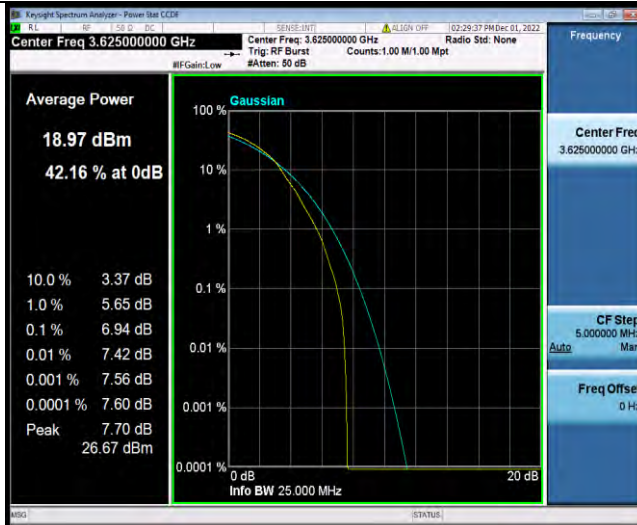

Band48-10MHz-16QAM-56690-1RB#0

Band48-10MHz-16QAM-56690-50RB#0

Band48-10MHz-64QAM-55290-1RB#0

Band48-10MHz-64QAM-55290-50RB#0

Band48-10MHz-64QAM-55990-1RB#0

Band48-10MHz-64QAM-55990-50RB#0

Band48-10MHz-64QAM-56690-1RB#0