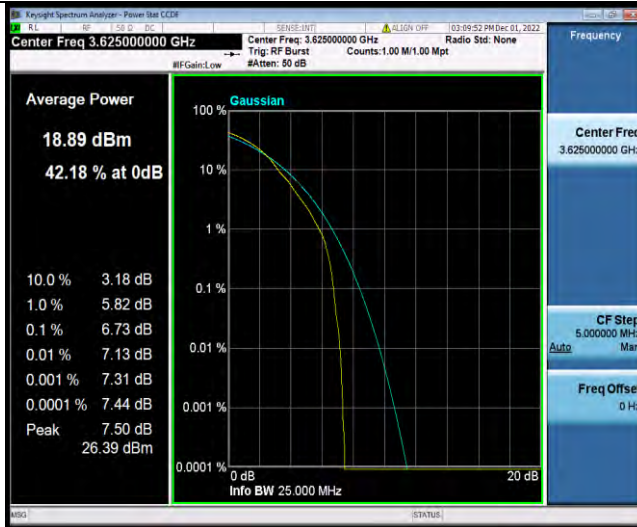

Band48-20MHz-16QAM-55990-100RB#0

Band48-20MHz-16QAM-56640-1RB#0

Band48-20MHz-16QAM-56640-100RB#0

Band48-20MHz-64QAM-55340-1RB#0

Band48-20MHz-64QAM-55340-100RB#0

Band48-20MHz-64QAM-55990-1RB#0

Band48-20MHz-64QAM-55990-100RB#0