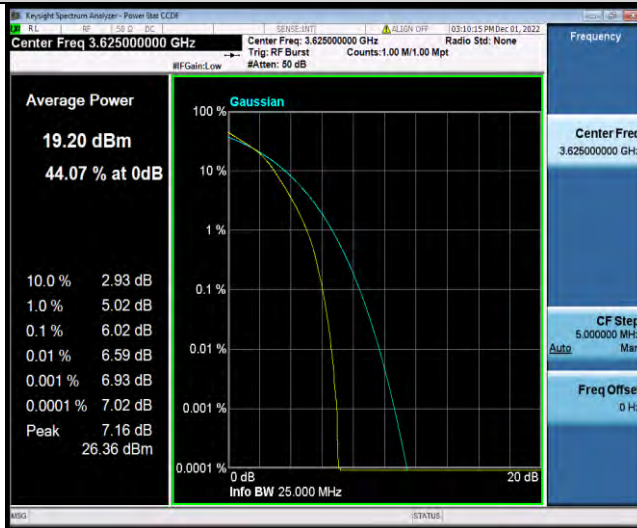

Band48-20MHz-16QAM-55990-100RB#0

Band48-20MHz-16QAM-56640-1RB#0