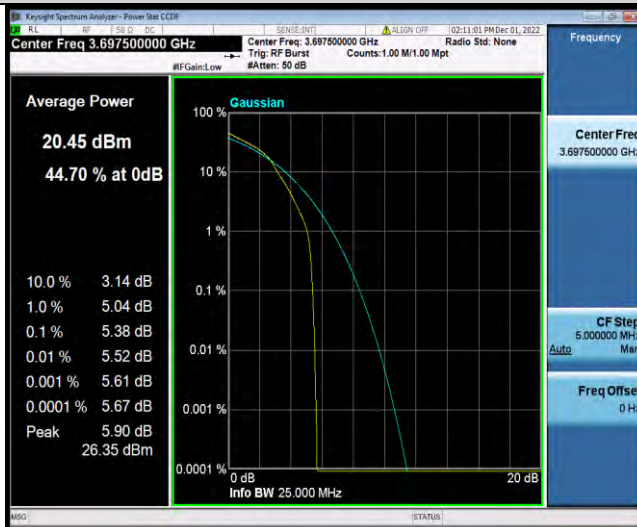

Band48-5MHz-16QAM-56175-1RB#0

Band48-5MHz-16QAM-56715-25RB#0