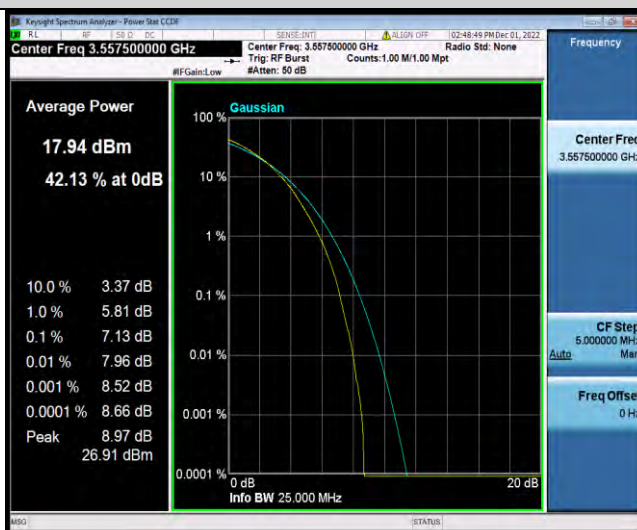

Band48-15MHz-64QAM-55315-75RB#0

Band48-15MHz-64QAM-55990-1RB#0