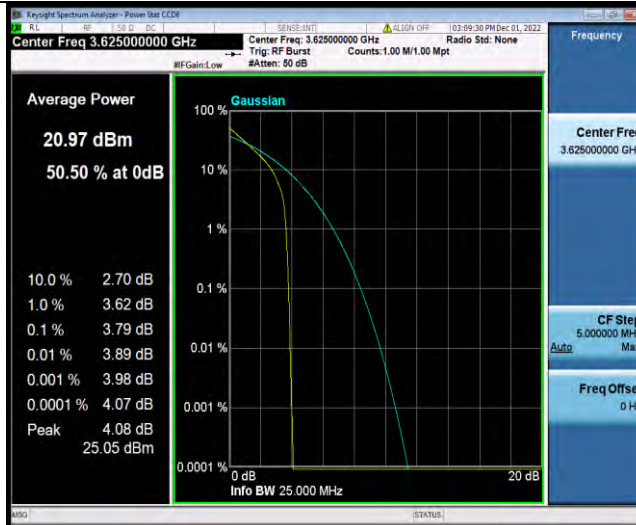

Band48-20MHz-QPSK-55990-1RB#0

Band48-20MHz-QPSK-55990-100RB#0