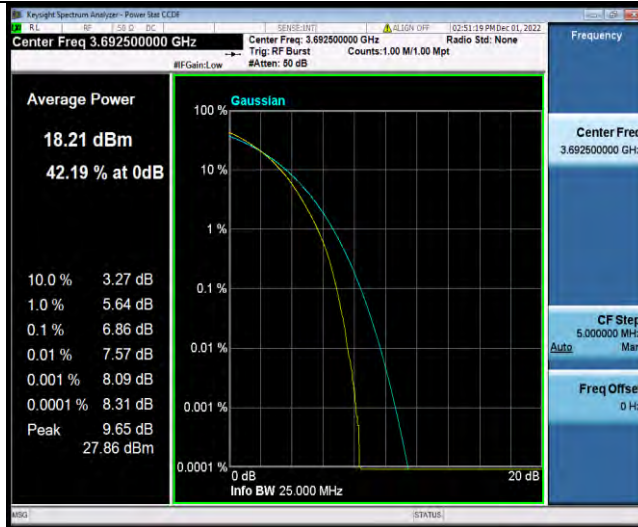

Band48-15MHz-64QAM-55315-75RB#0

Band48-15MHz-64QAM-55990-1RB#0

Band48-15MHz-64QAM-55990-75RB#0

Band48-15MHz-64QAM-56665-1RB#0

Band48-15MHz-64QAM-56665-75RB#0

Band48-20MHz-QPSK-55340-1RB#0

Band48-20MHz-QPSK-55340-100RB#0