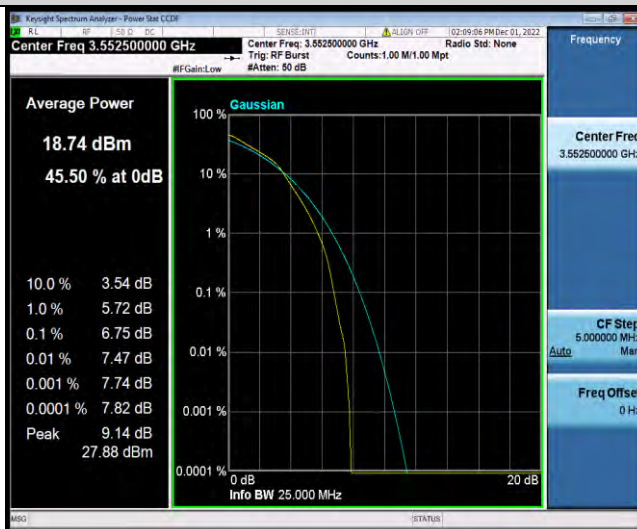

Band48-5MHz-16QAM-55265-25RB#0

Band48-5MHz-16QAM-55990-1RB#0