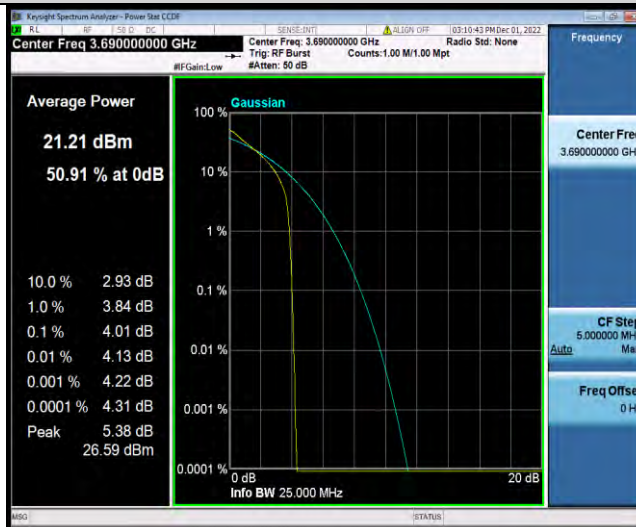

Band48-20MHz-QPSK-56640-1RB#0

Band48-20MHz-QPSK-56640-100RB#0