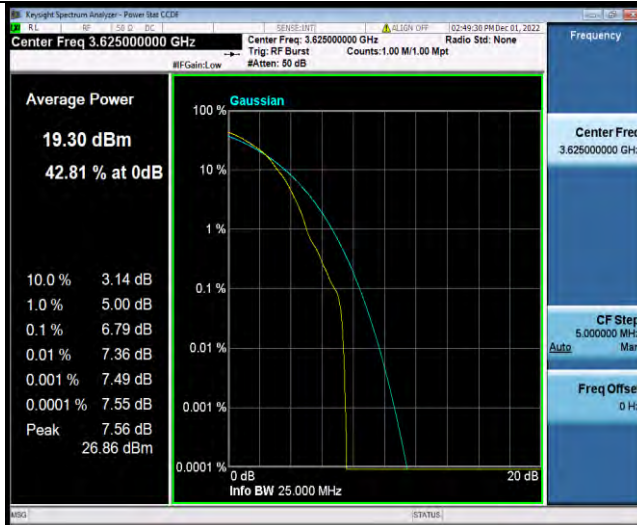

Band48-15MHz-64QAM-55990-1RB#0

Band48-15MHz-64QAM-55990-75RB#0