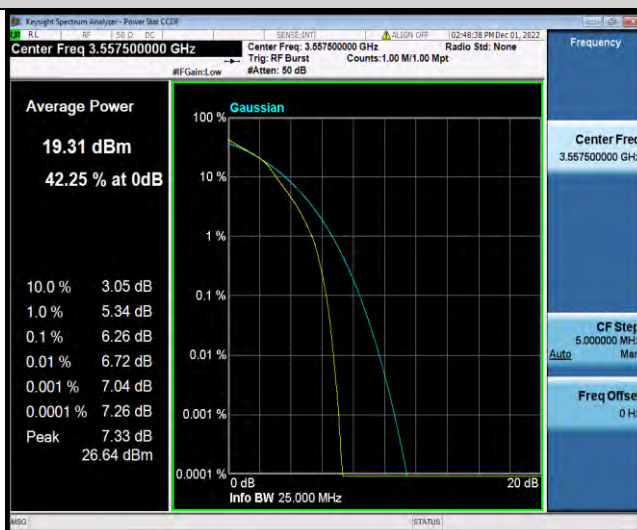

Band48-15MHz-16QAM-55315-75RB#0

Band48-15MHz-16QAM-55990-1RB#0