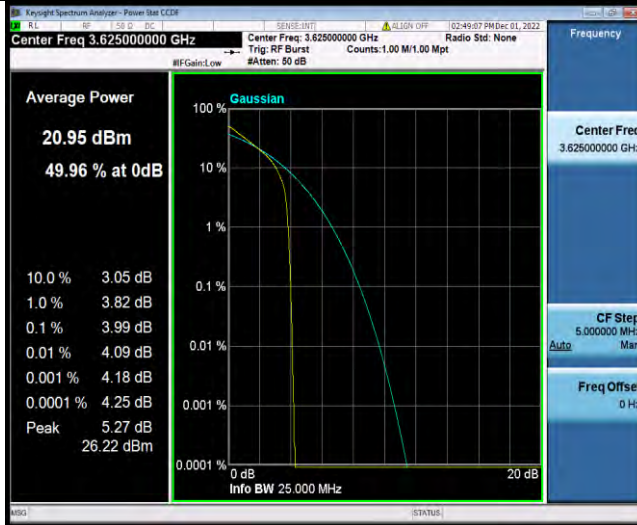

Band48-10MHz-64QAM-56690-50RB#0

Band48-15MHz-QPSK-55315-1RB#0

Band48-15MHz-QPSK-55315-75RB#0

Band48-15MHz-QPSK-55990-1RB#0

Band48-15MHz-QPSK-55990-75RB#0

Band48-15MHz-QPSK-56665-1RB#0

Band48-15MHz-QPSK-56665-75RB#0