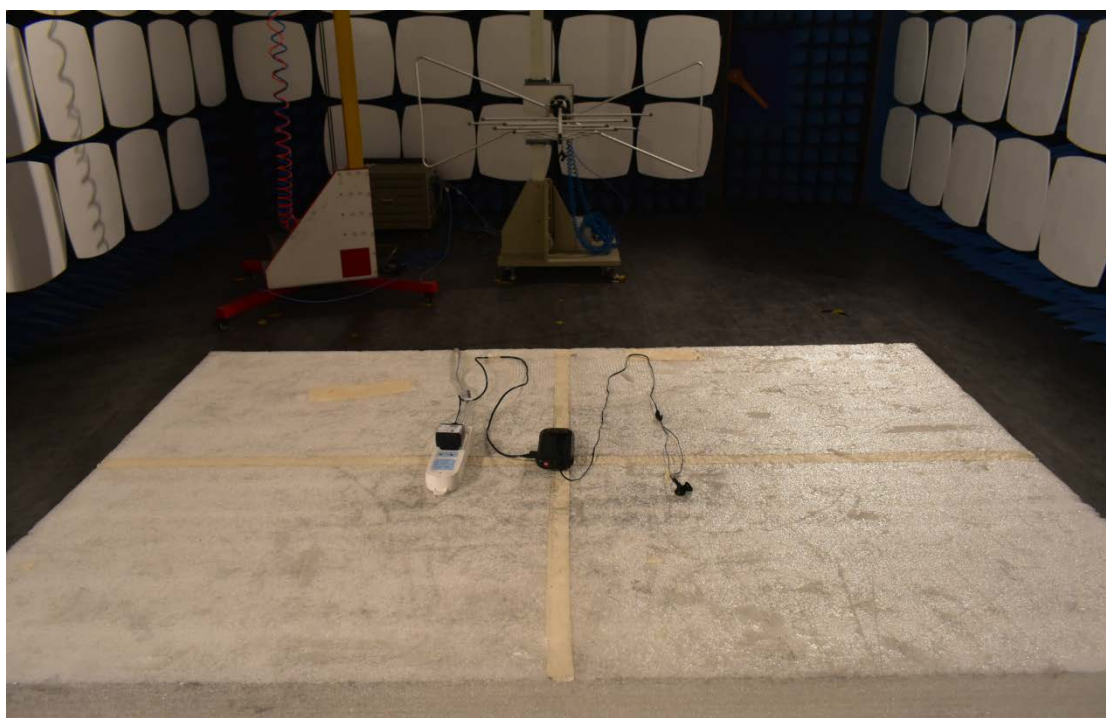

**FCC ID:ZLE-RG360**

**Test Setup Photos**

1. RF measurement setup

(GSM&WCDMA&LTE)

2. Radiated Spurious Emission(30MHz-1GHz)

### 3. Radiated Spurious Emission(above 1GHz)