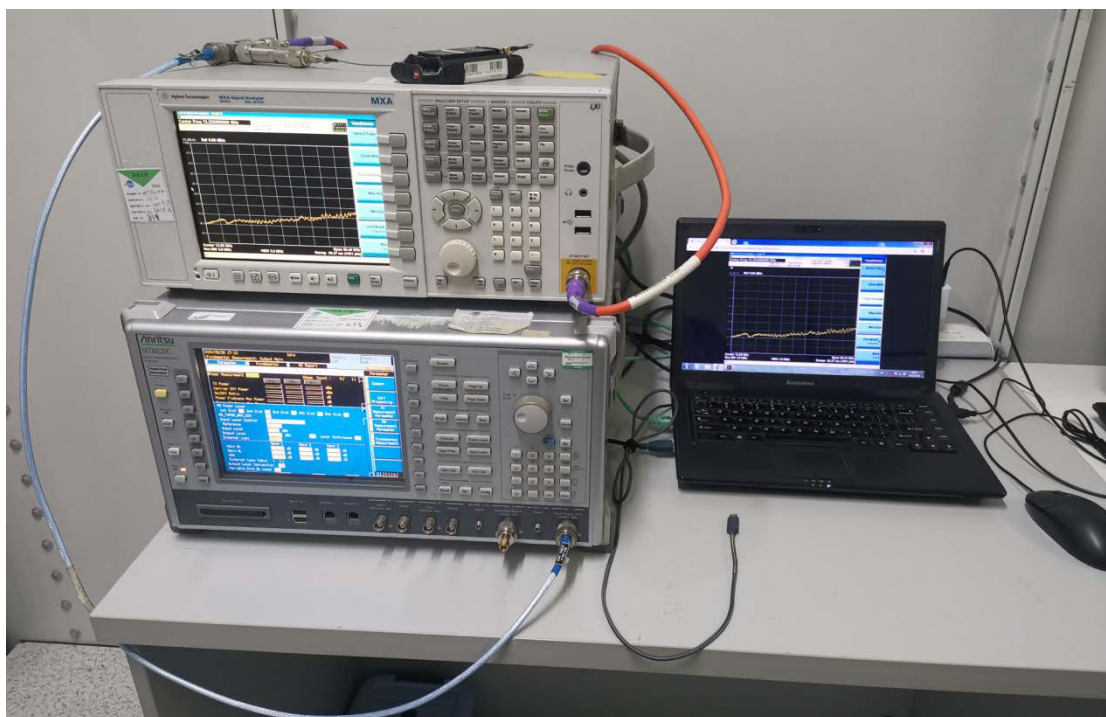

**FCC ID:ZLE-RG360**

**Test Setup Photos**

1. RF measurement setup

(GSM&WCDMA&LTE)

2. Radiated Spurious Emission(30MHz-1GHz)

### 3. Radiated Spurious Emission(above 1GHz)