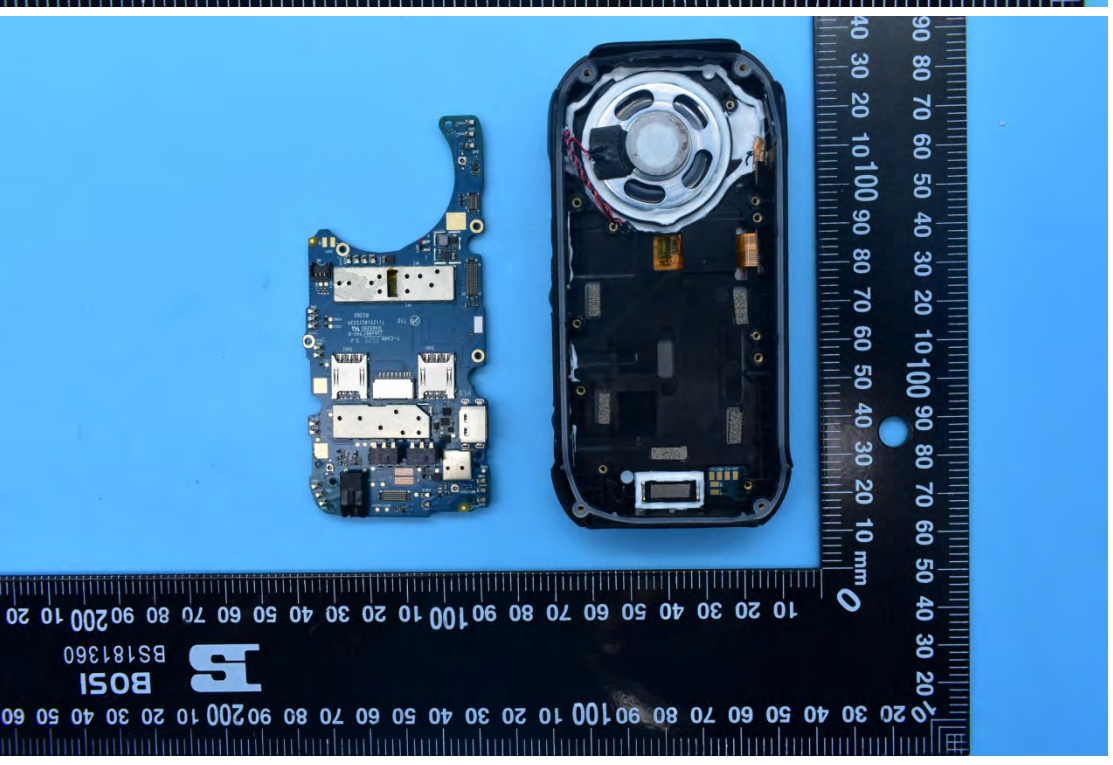

FCC ID:ZLE-RG360

Internal Photos

1. EUT uncover view

2. Antenna view