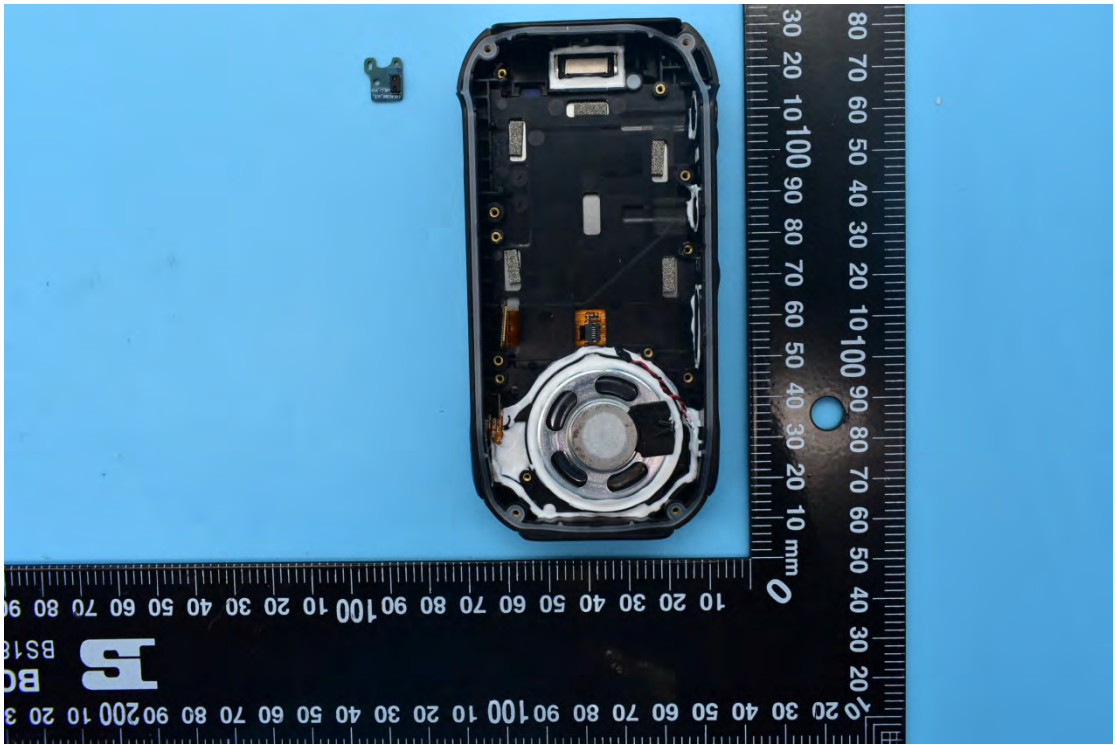

FCC ID:ZLE-RG360

Internal Photos

1. EUT uncover view

2. Antenna view