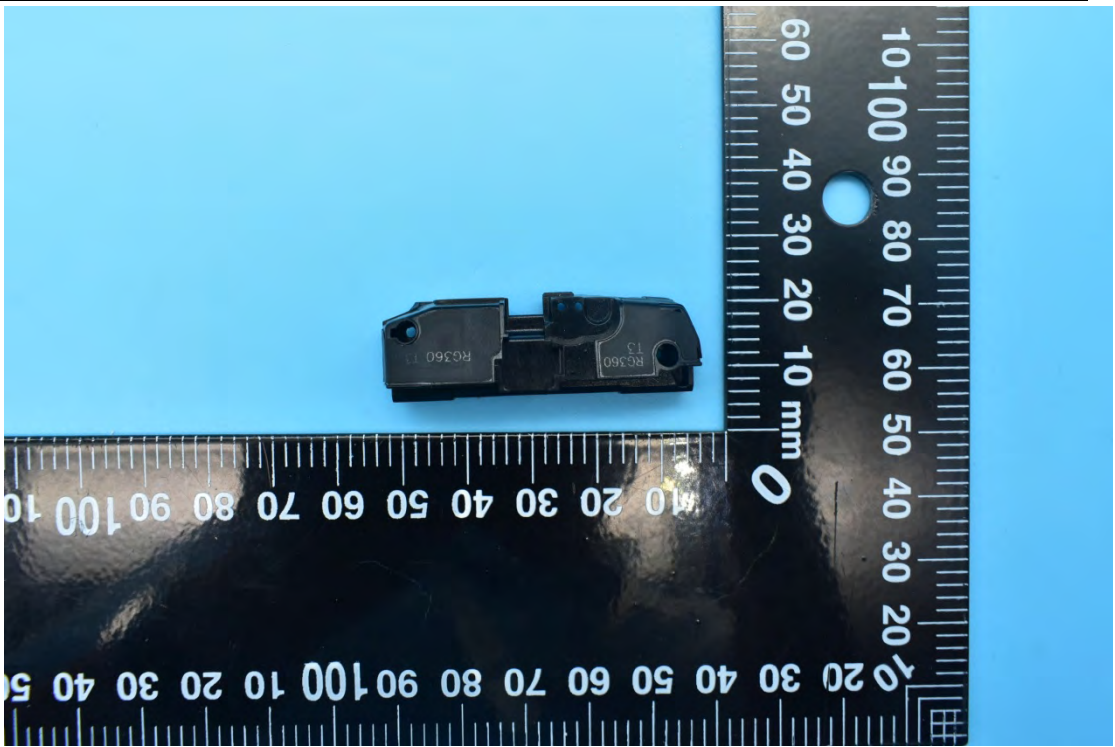

FCC ID:ZLE-RG360

Internal Photos

1. EUT uncover view

2. Antenna view