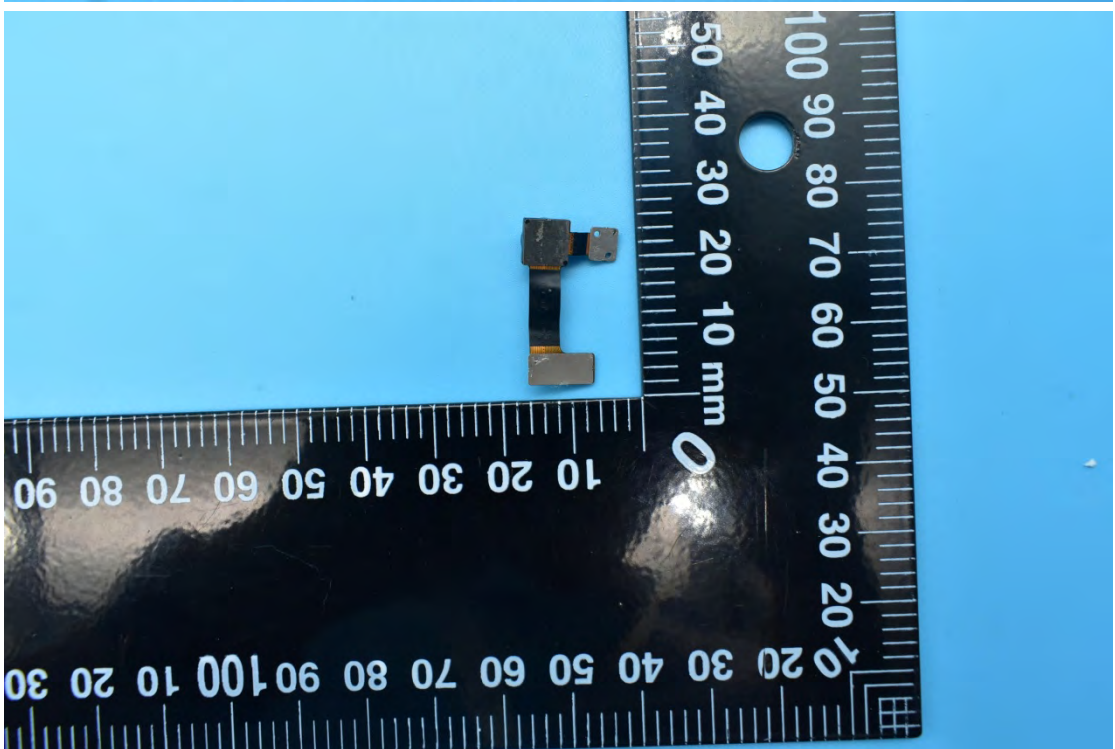

FCC ID:ZLE-RG360

Internal Photos

1. EUT uncover view

2. Antenna view