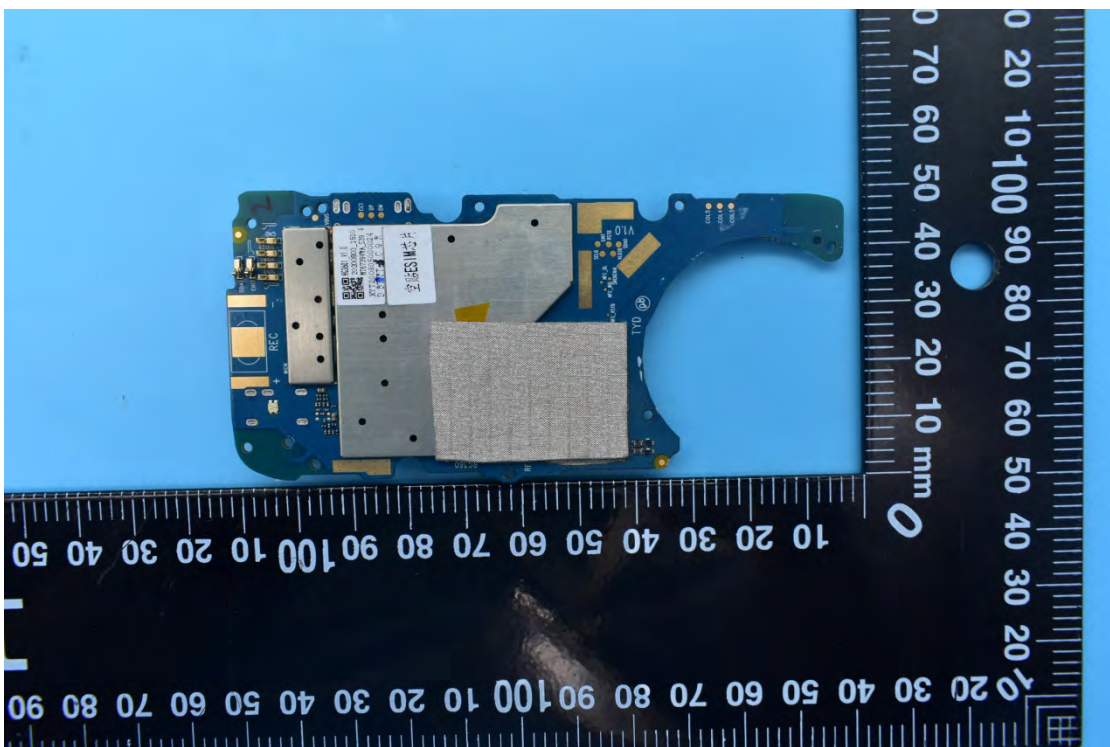

FCC ID:ZLE-RG360

Internal Photos

1. EUT uncover view

2. Antenna view