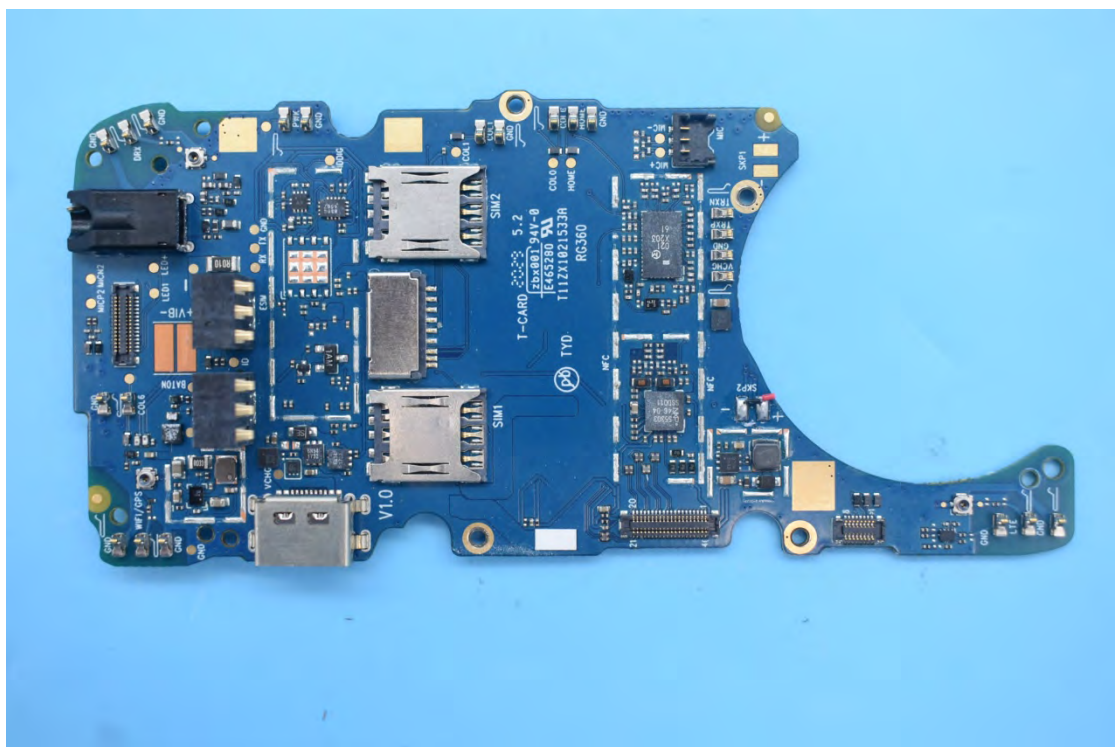

FCC ID:ZLE-RG360

Internal Photos

1. EUT uncover view

2. Antenna view