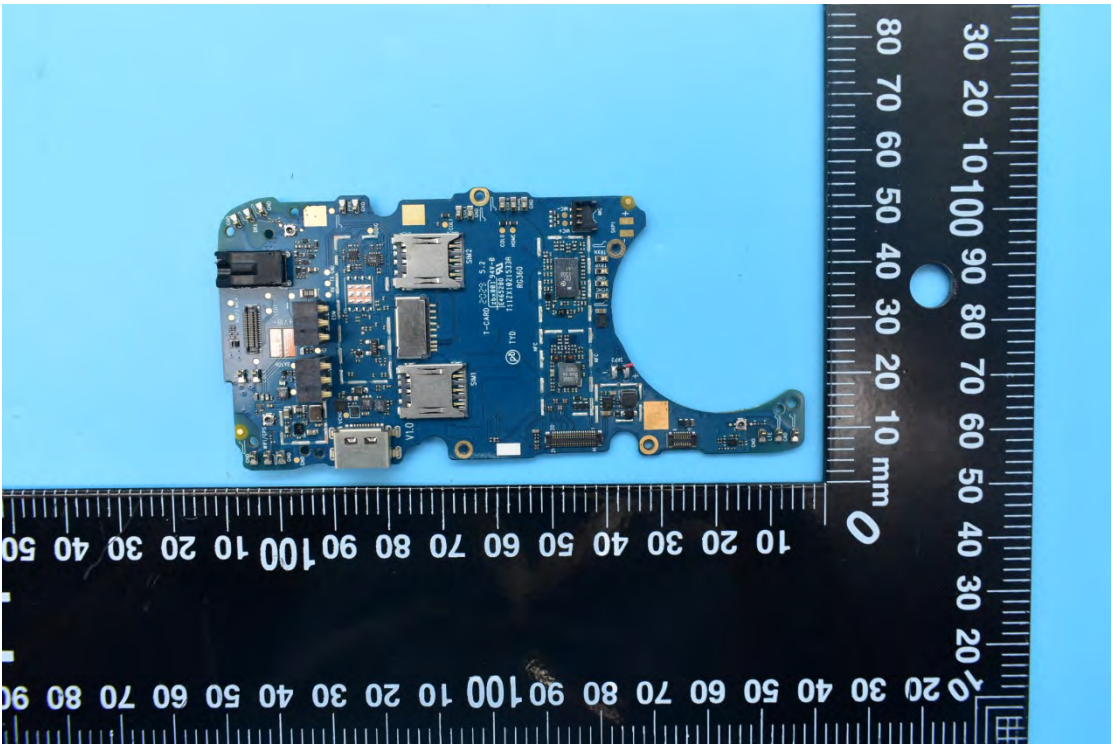

FCC ID:ZLE-RG360

Internal Photos

1. EUT uncover view

2. Antenna view