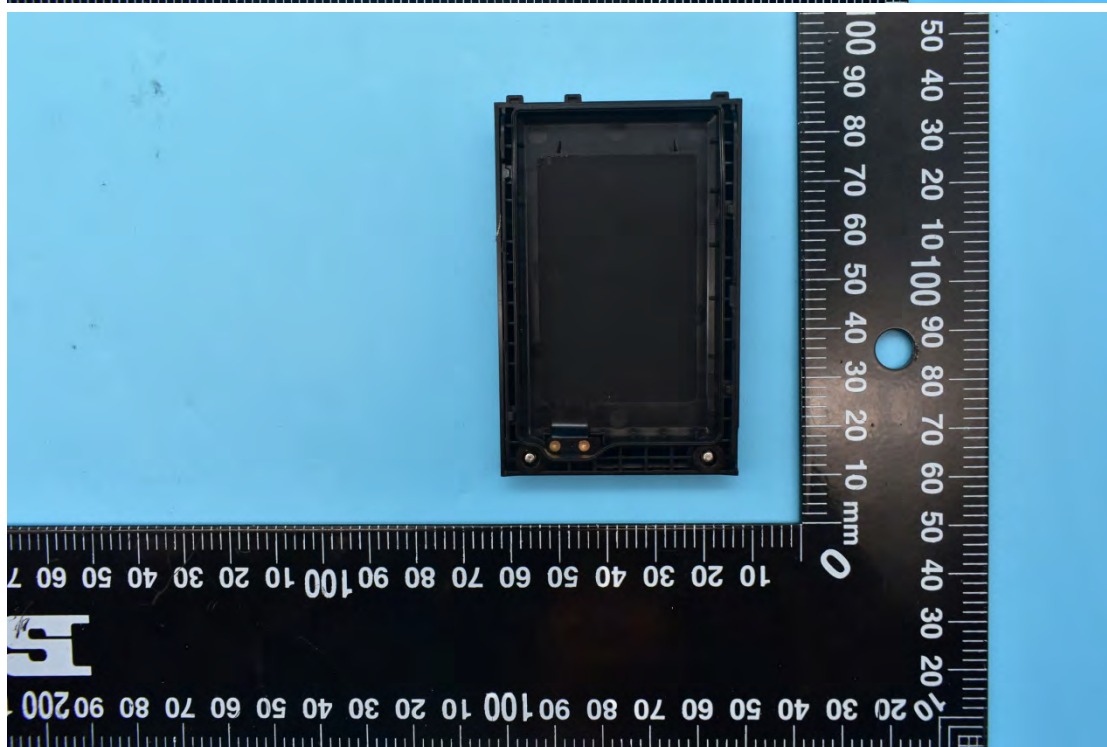

FCC ID:ZLE-RG360

Internal Photos

1. EUT uncover view

2. Antenna view