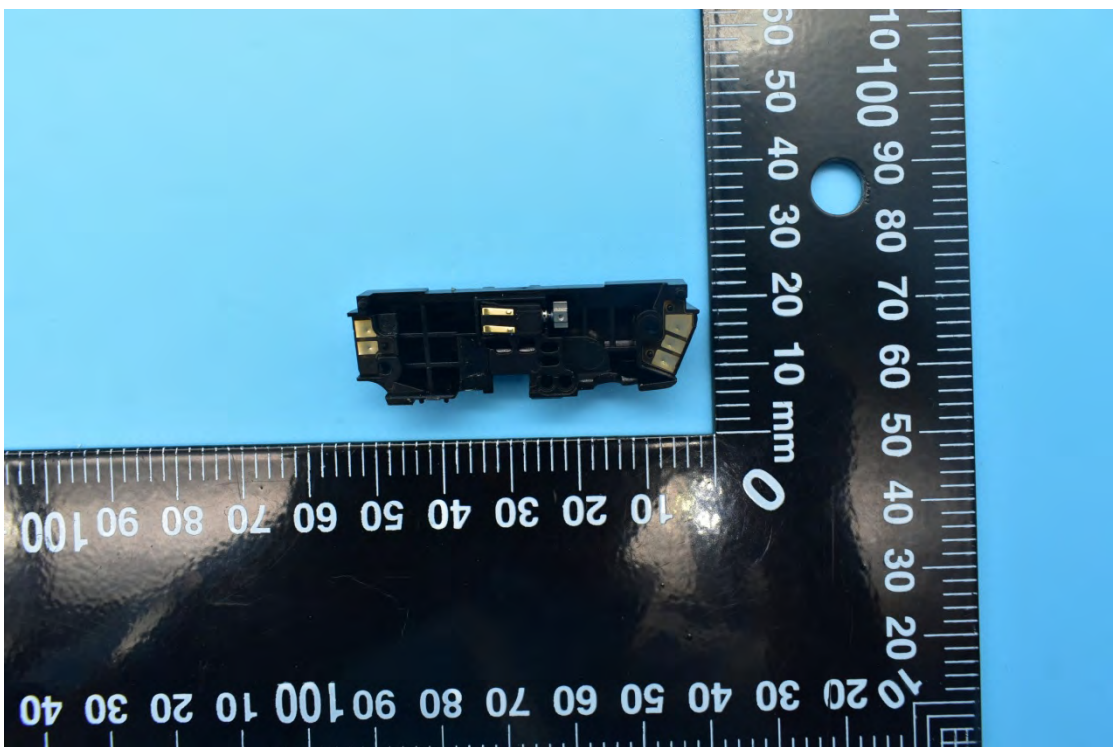

FCC ID:ZLE-RG360

Internal Photos

1. EUT uncover view

2. Antenna view