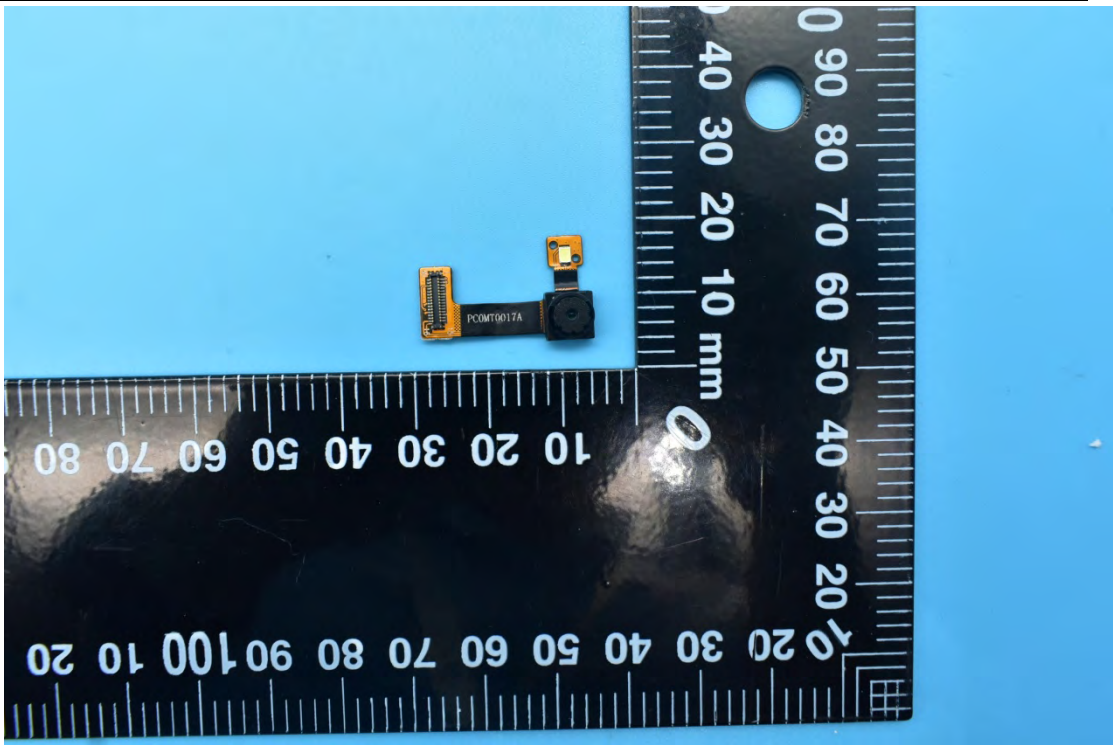

FCC ID:ZLE-RG360

Internal Photos

1. EUT uncover view

2. Antenna view