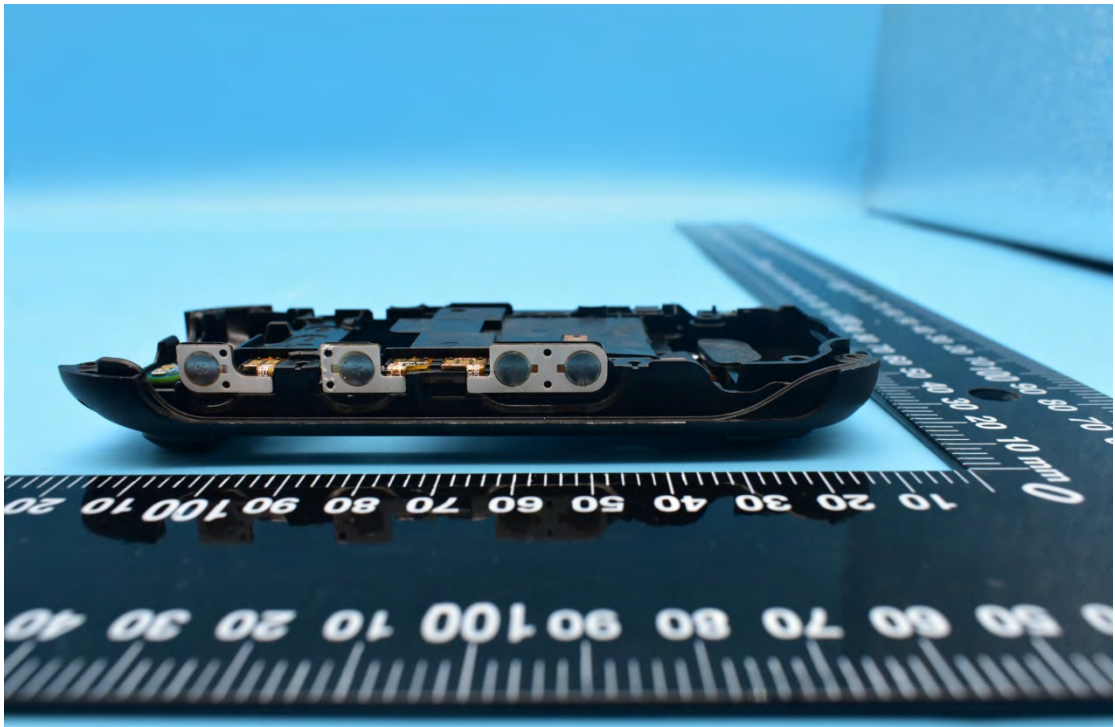

FCC ID:ZLE-RG360

Internal Photos

1. EUT uncover view

2. Antenna view