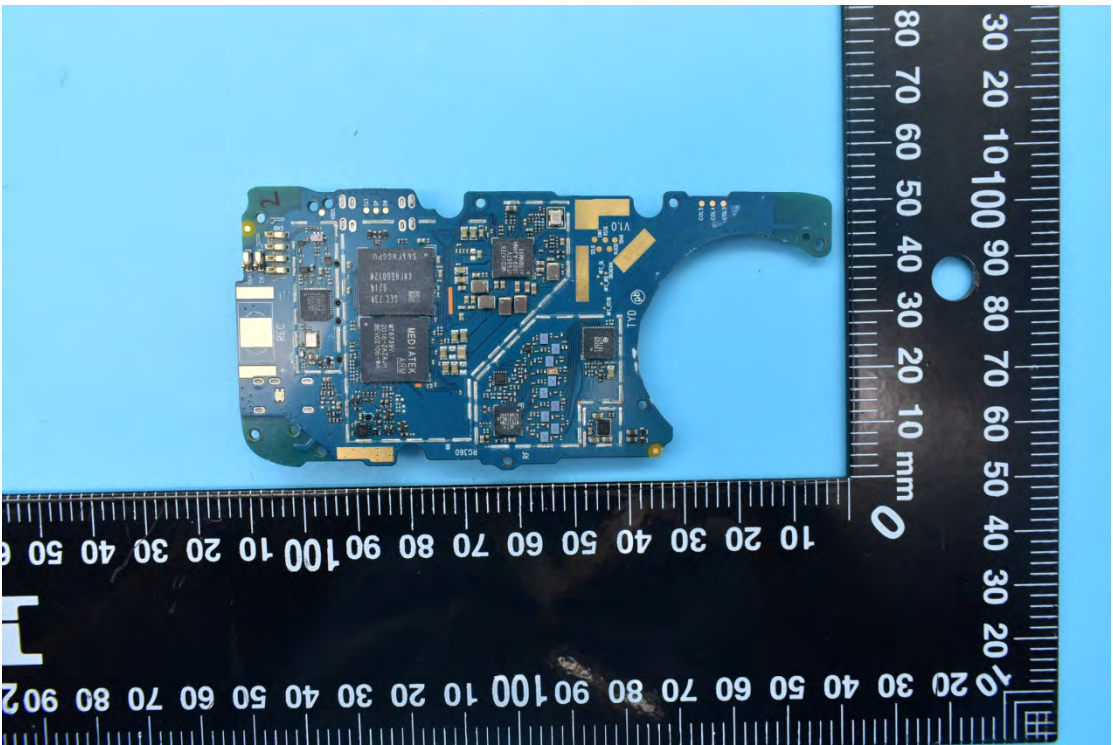

FCC ID:ZLE-RG360

Internal Photos

1. EUT uncover view

2. Antenna view