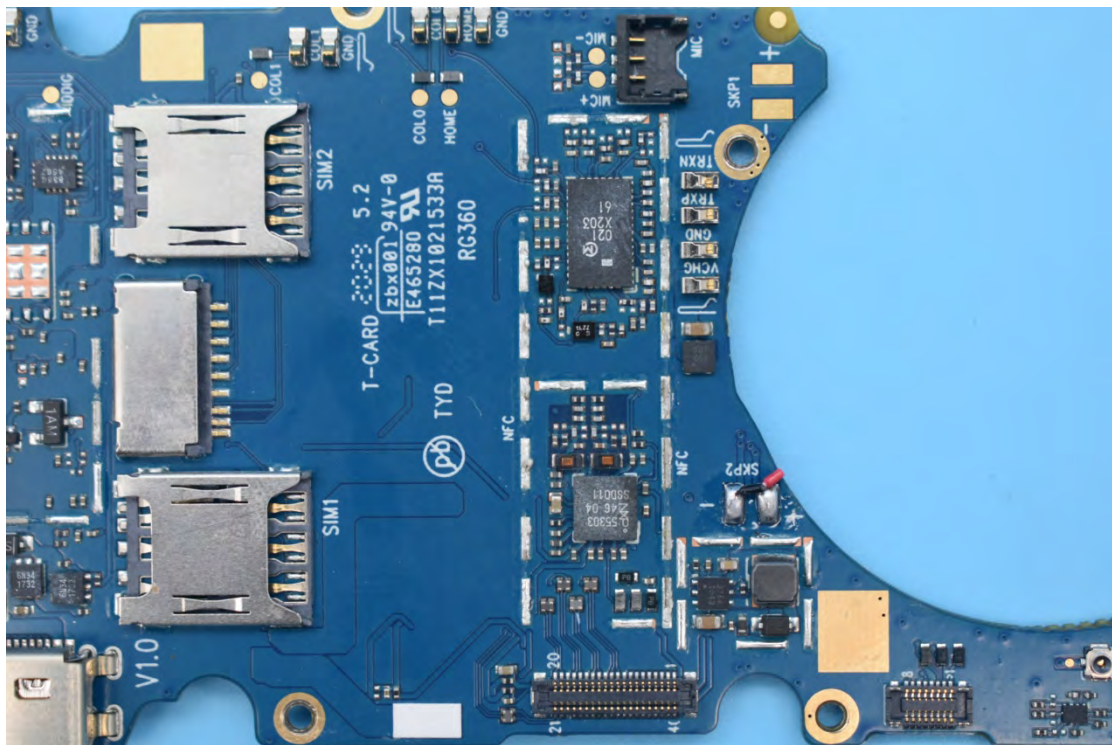

FCC ID:ZLE-RG360

Internal Photos

1. EUT uncover view

2. Antenna view