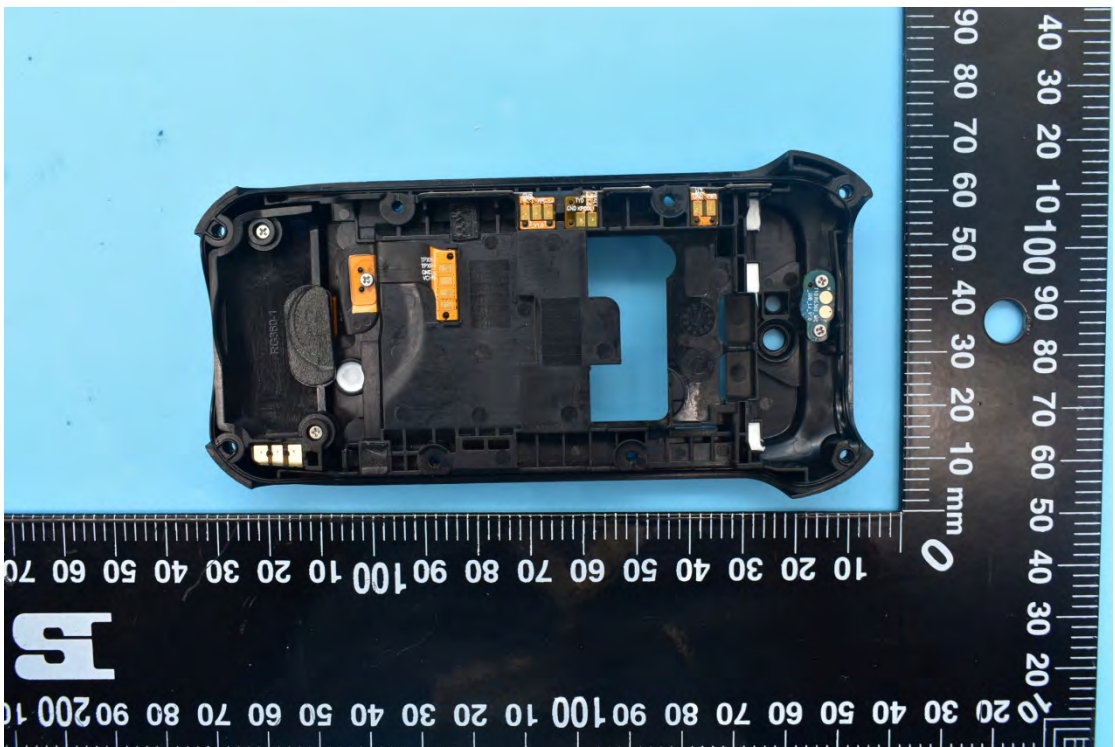

FCC ID:ZLE-RG360

Internal Photos

1. EUT uncover view

2. Antenna view