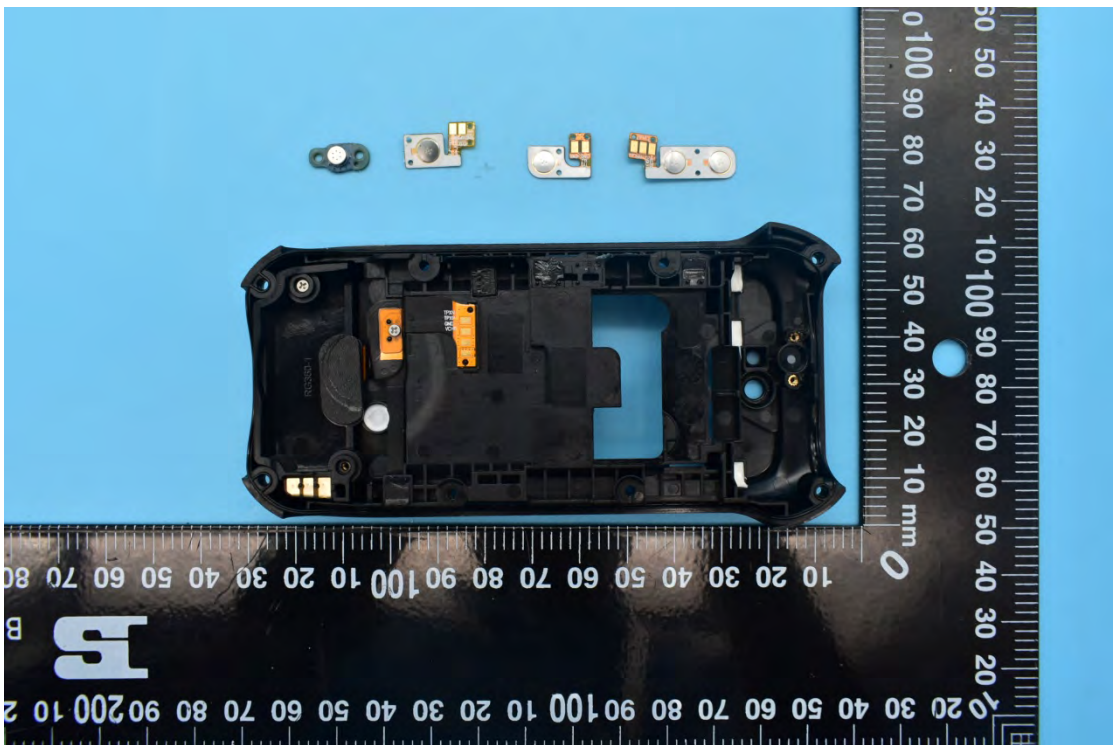

FCC ID:ZLE-RG360

Internal Photos

1. EUT uncover view

2. Antenna view