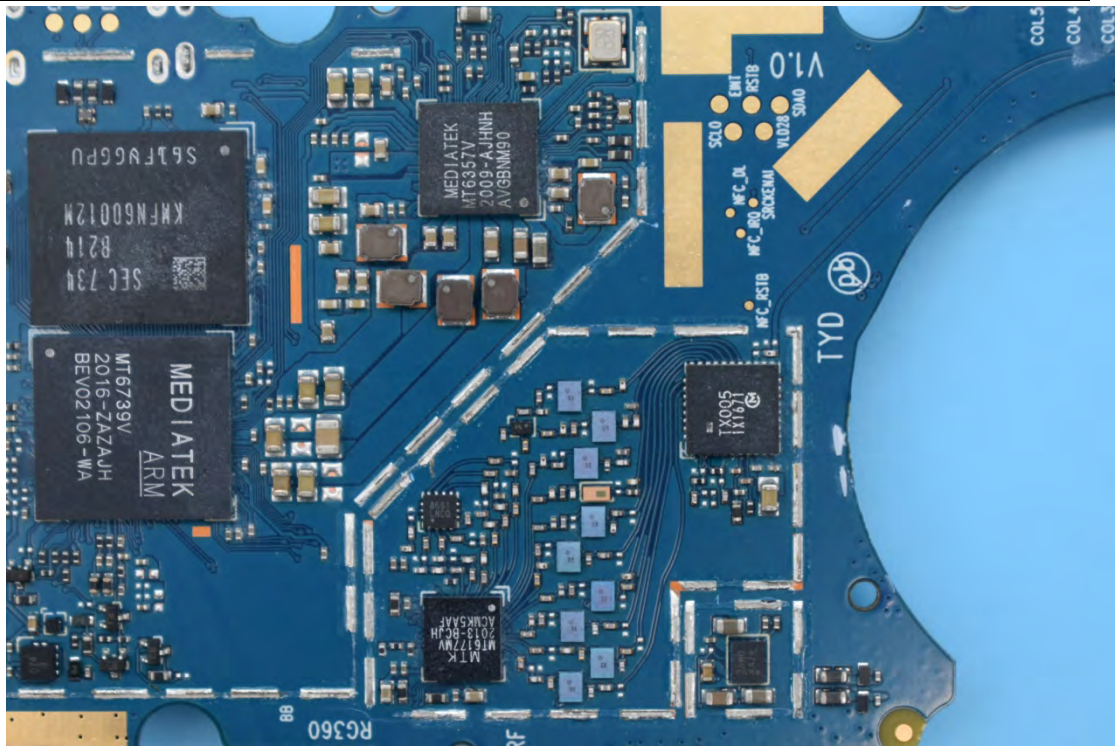

FCC ID:ZLE-RG360

Internal Photos

1. EUT uncover view

2. Antenna view