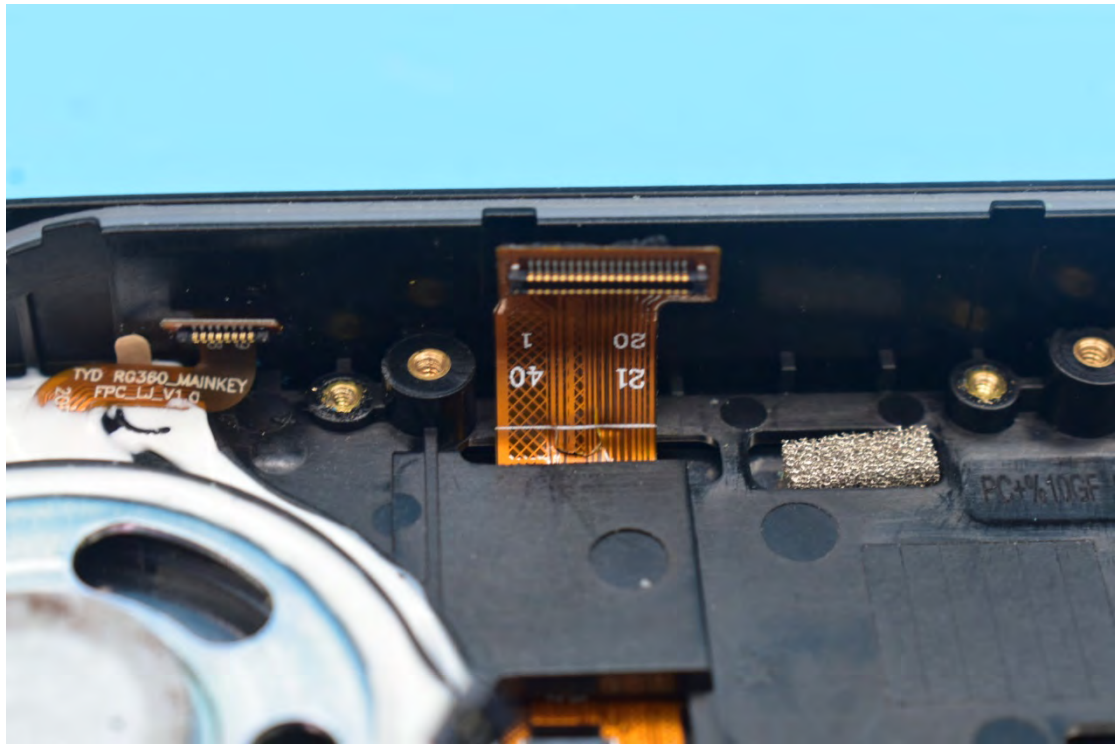

FCC ID:ZLE-RG360

Internal Photos

1. EUT uncover view

2. Antenna view