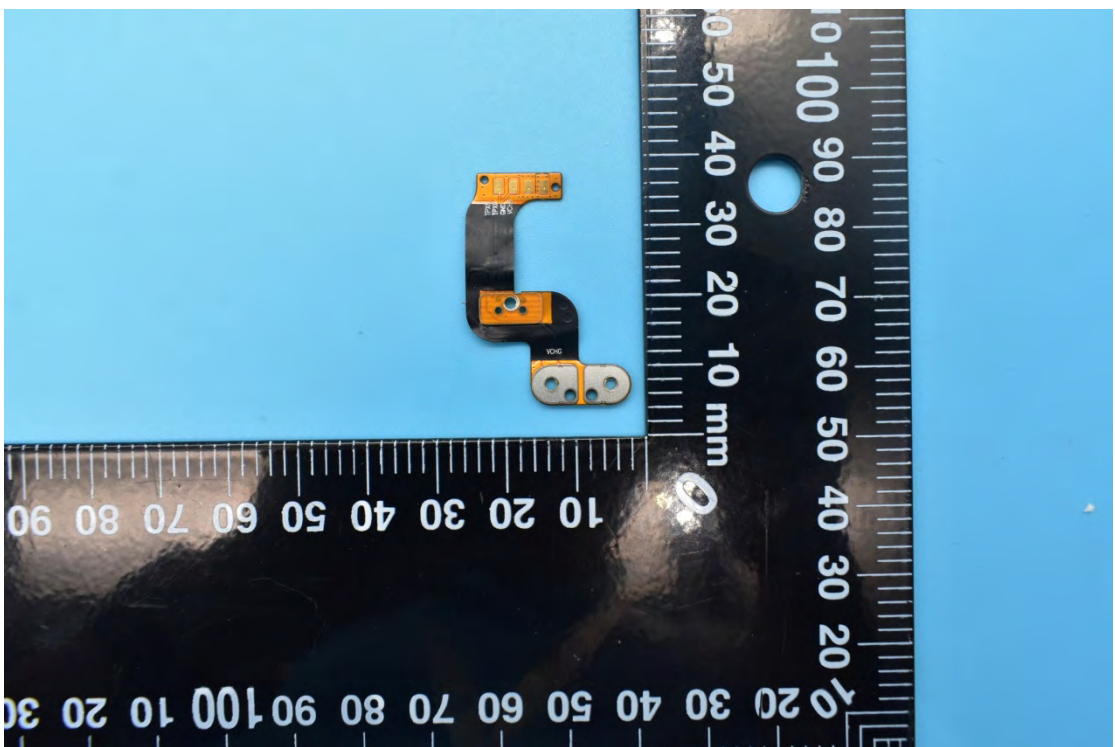

FCC ID:ZLE-RG360

Internal Photos

1. EUT uncover view

2. Antenna view