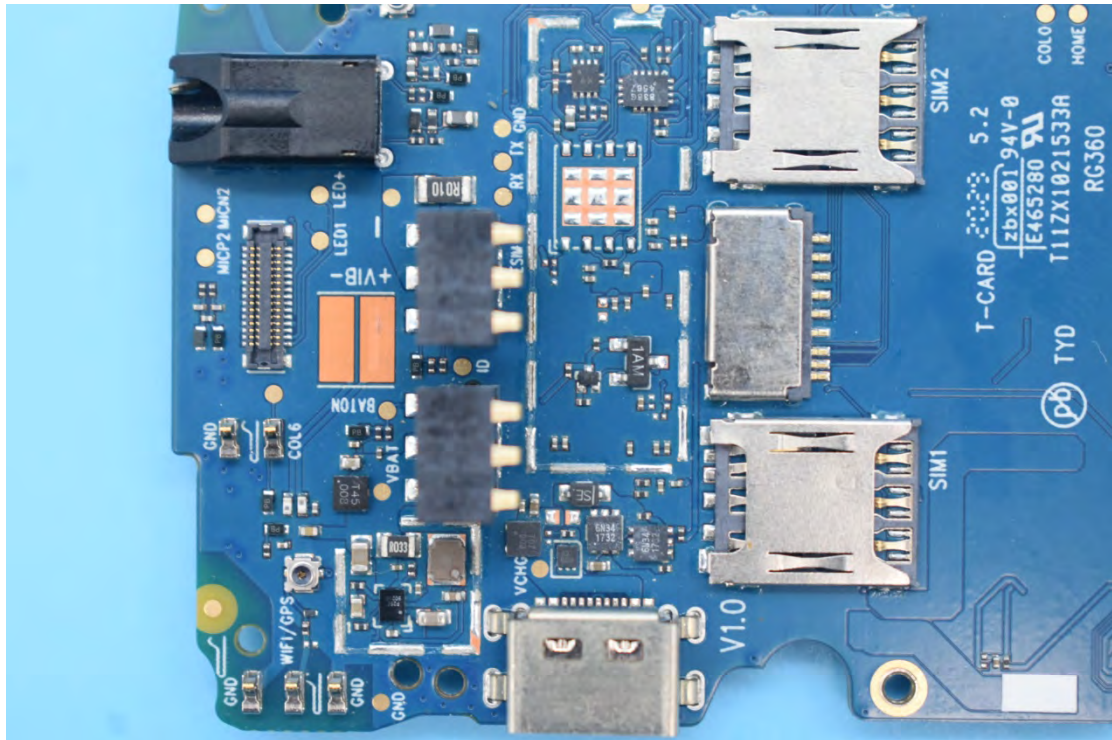

FCC ID:ZLE-RG360

Internal Photos

1. EUT uncover view

2. Antenna view