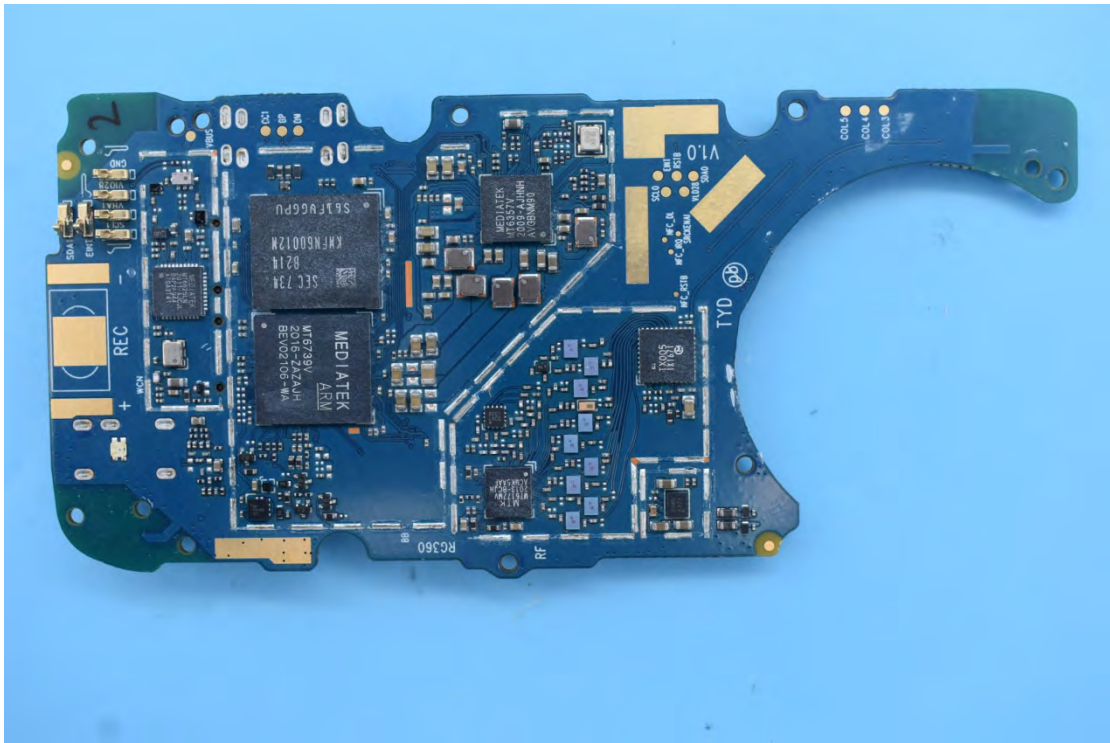

FCC ID:ZLE-RG360

Internal Photos

1. EUT uncover view

2. Antenna view