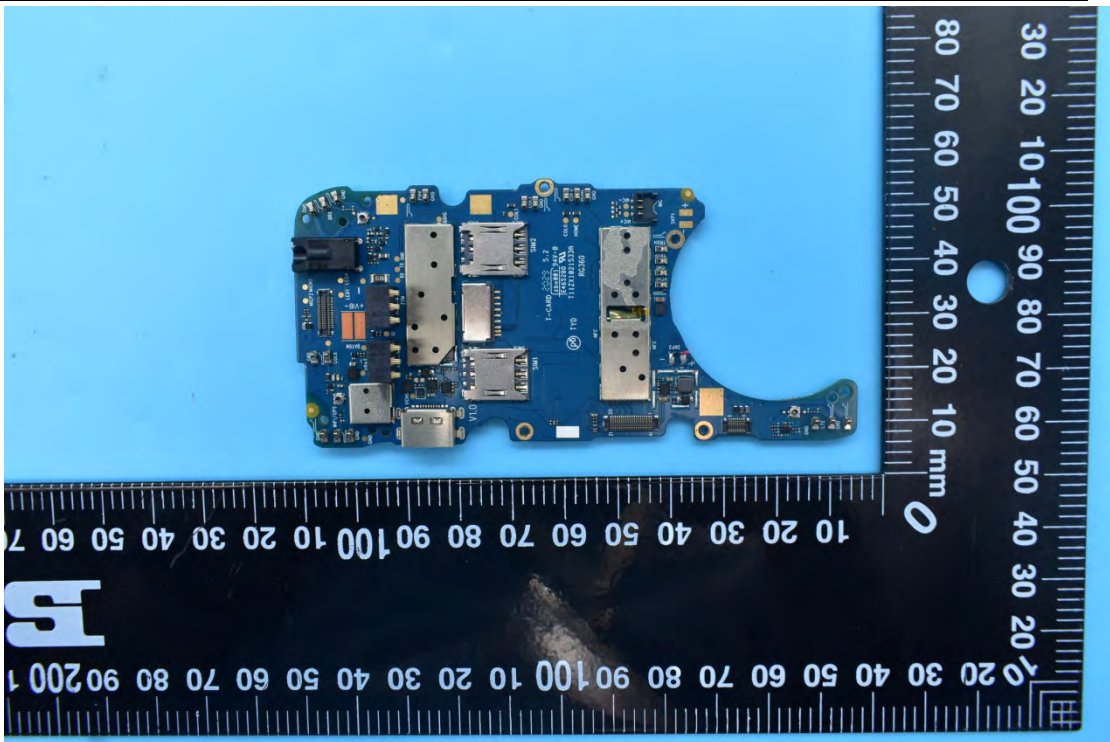

FCC ID:ZLE-RG360

Internal Photos

1. EUT uncover view

2. Antenna view