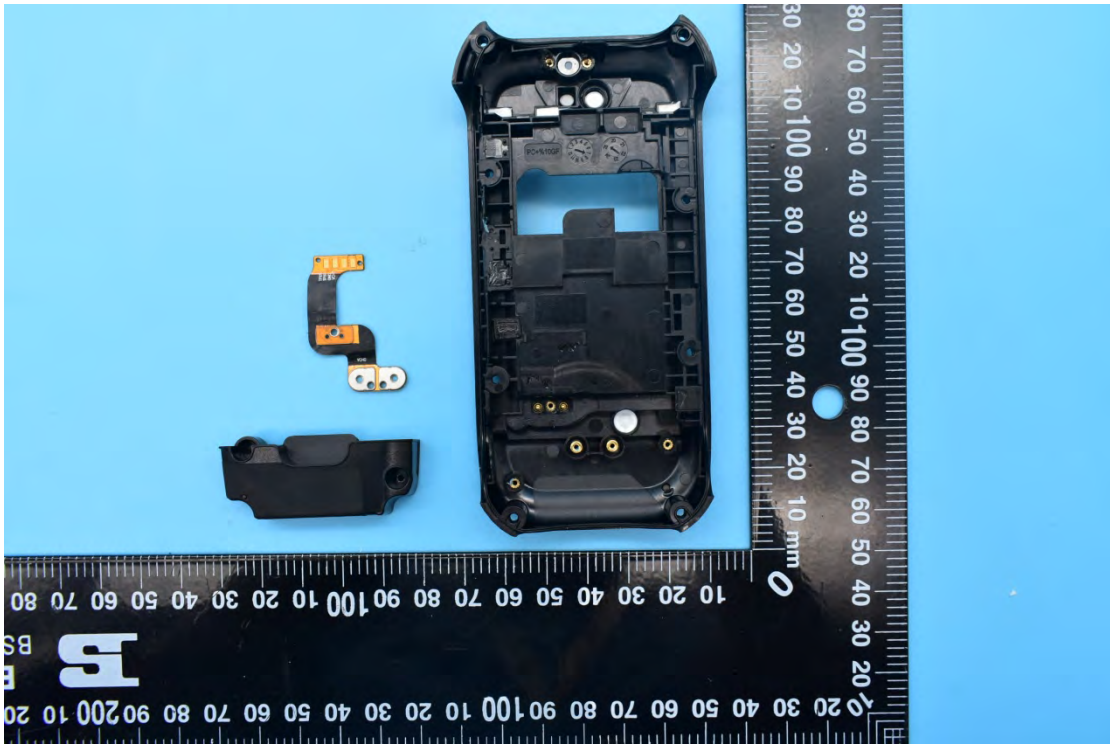

FCC ID:ZLE-RG360

Internal Photos

1. EUT uncover view

2. Antenna view