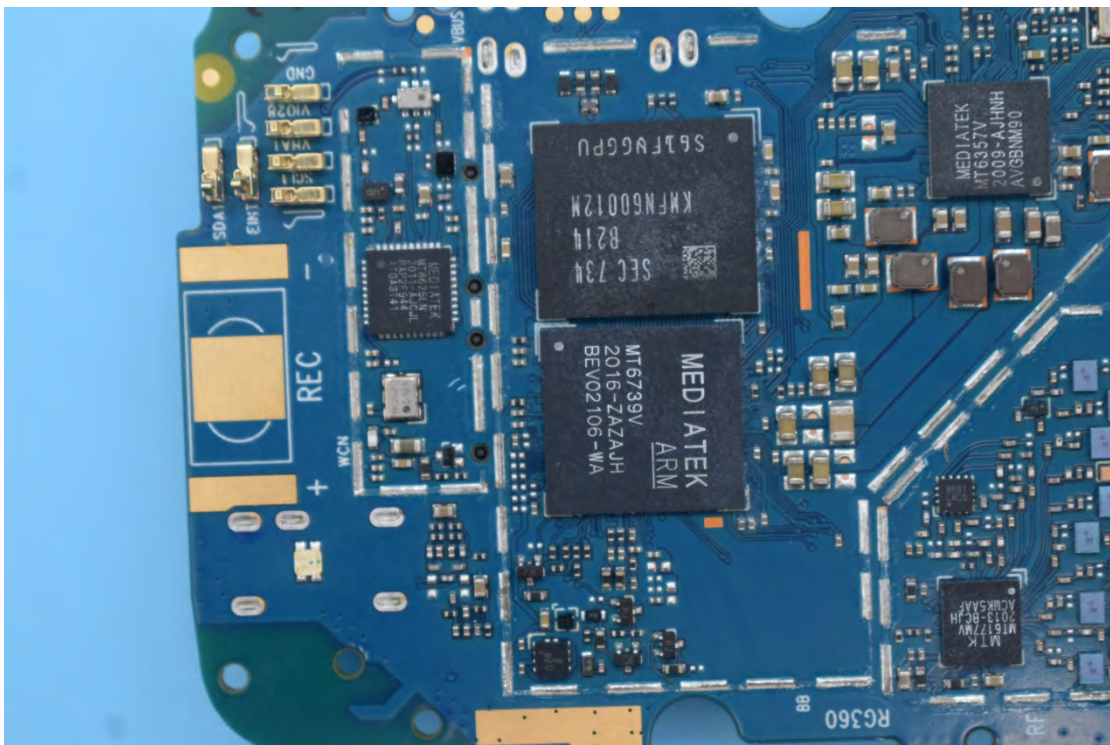

FCC ID:ZLE-RG360

Internal Photos

1. EUT uncover view

2. Antenna view