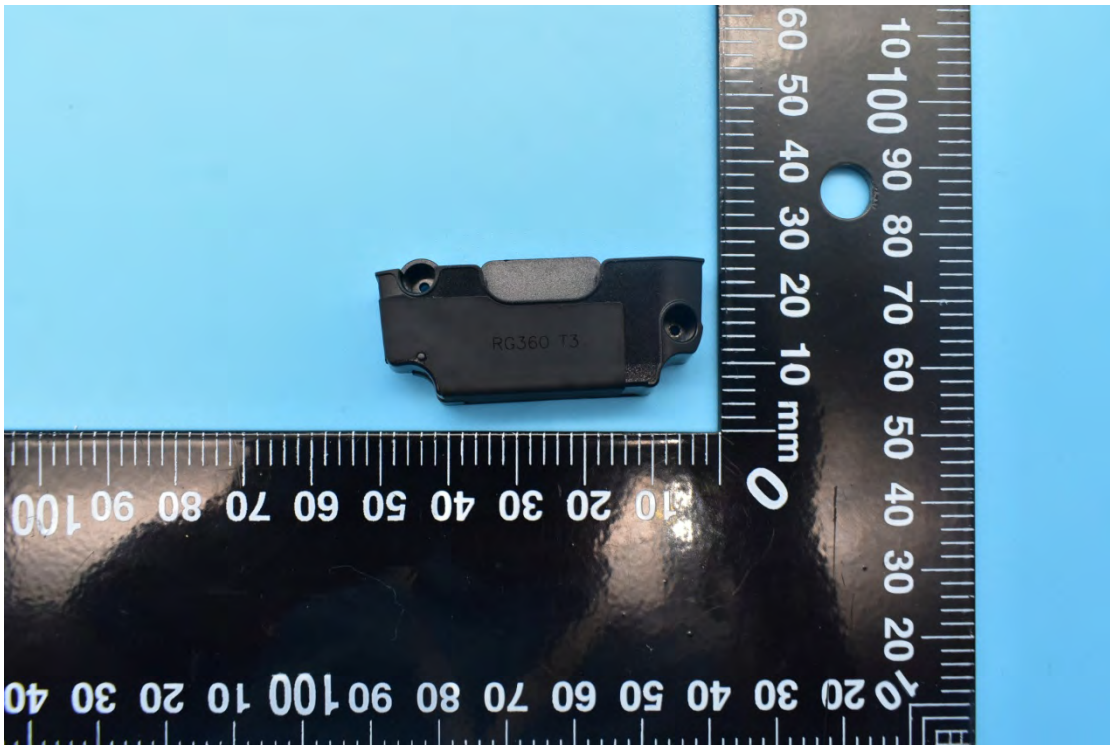

FCC ID:ZLE-RG360

Internal Photos

1. EUT uncover view

2. Antenna view