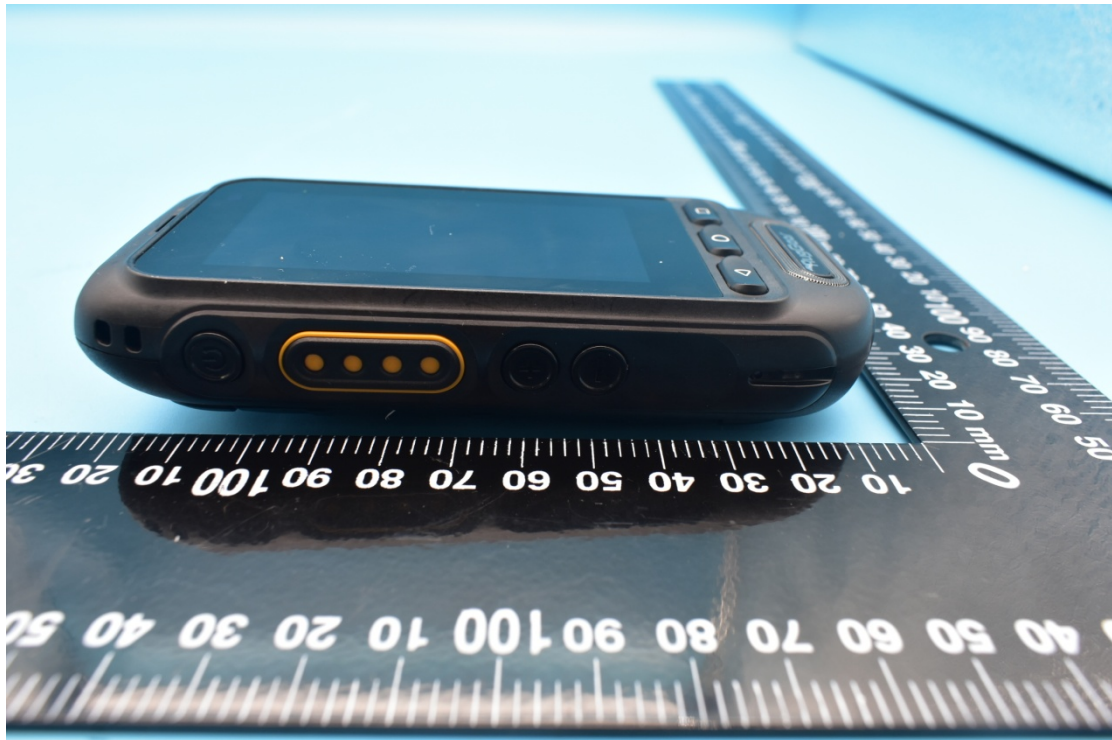

FCC ID:ZLE-RG360

External Photos

1. EUT front view

2. EUT rear view

3. EUT left side view

4. EUT right side view

5. EUT top view

6. EUT bottom view