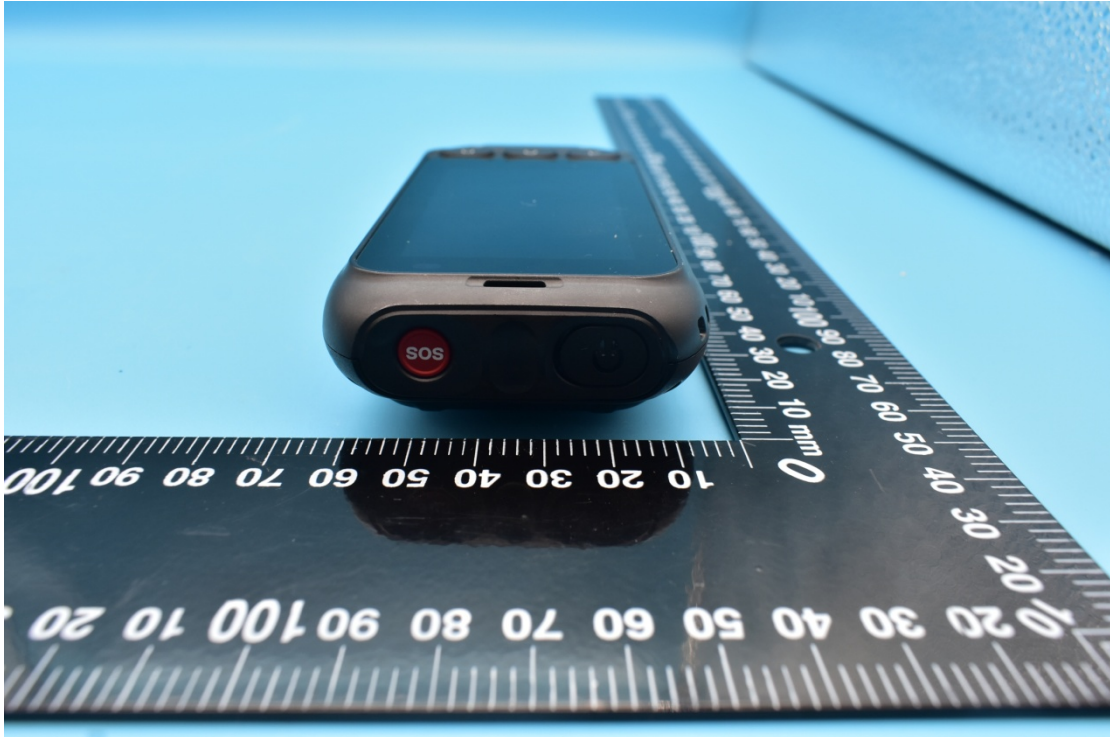

FCC ID:ZLE-RG360

External Photos

1. EUT front view

2. EUT rear view

3. EUT left side view

4. EUT right side view

5. EUT top view

6. EUT bottom view