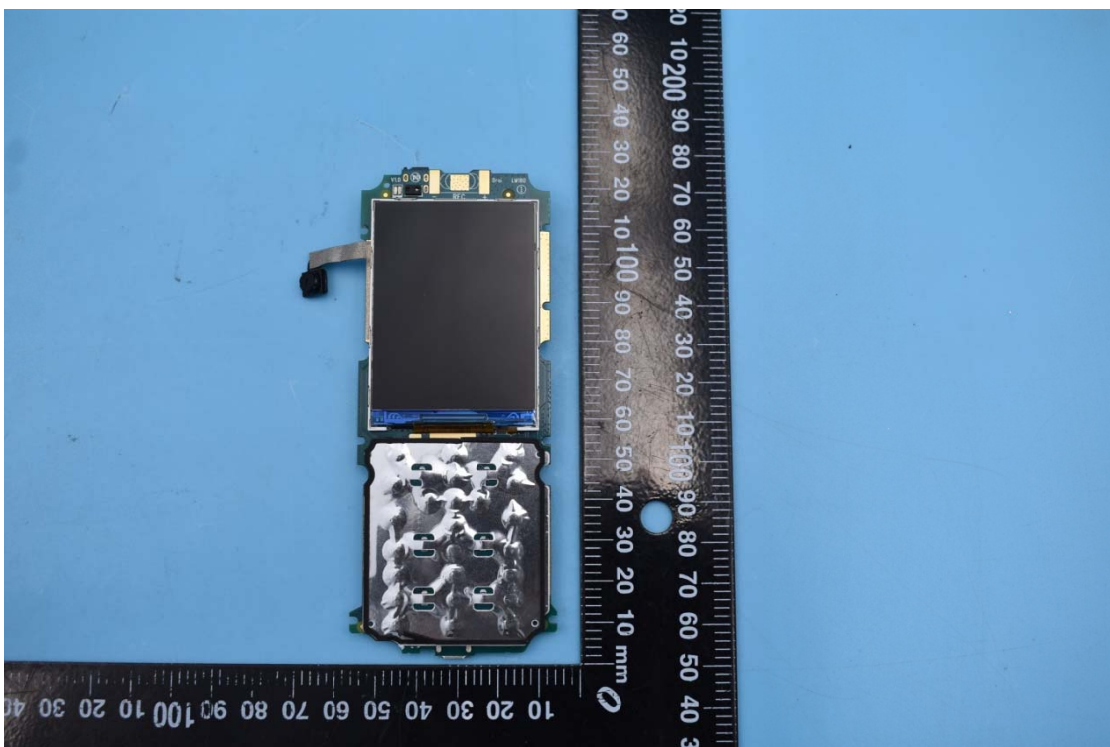

# FCC ID:ZLE-RG170

## Internal Photos

### 1. EUT uncover view

2. Antenna view

Main ANT