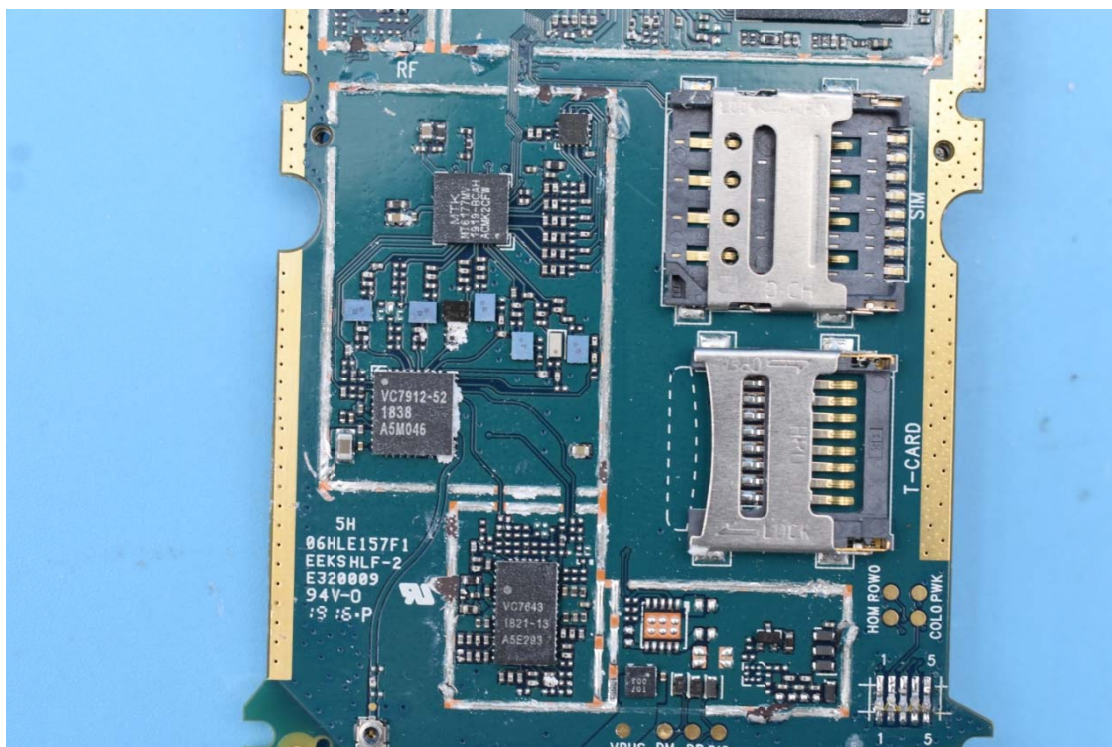

# FCC ID:ZLE-RG170

## Internal Photos

### 1. EUT uncover view

2. Antenna view

Main ANT