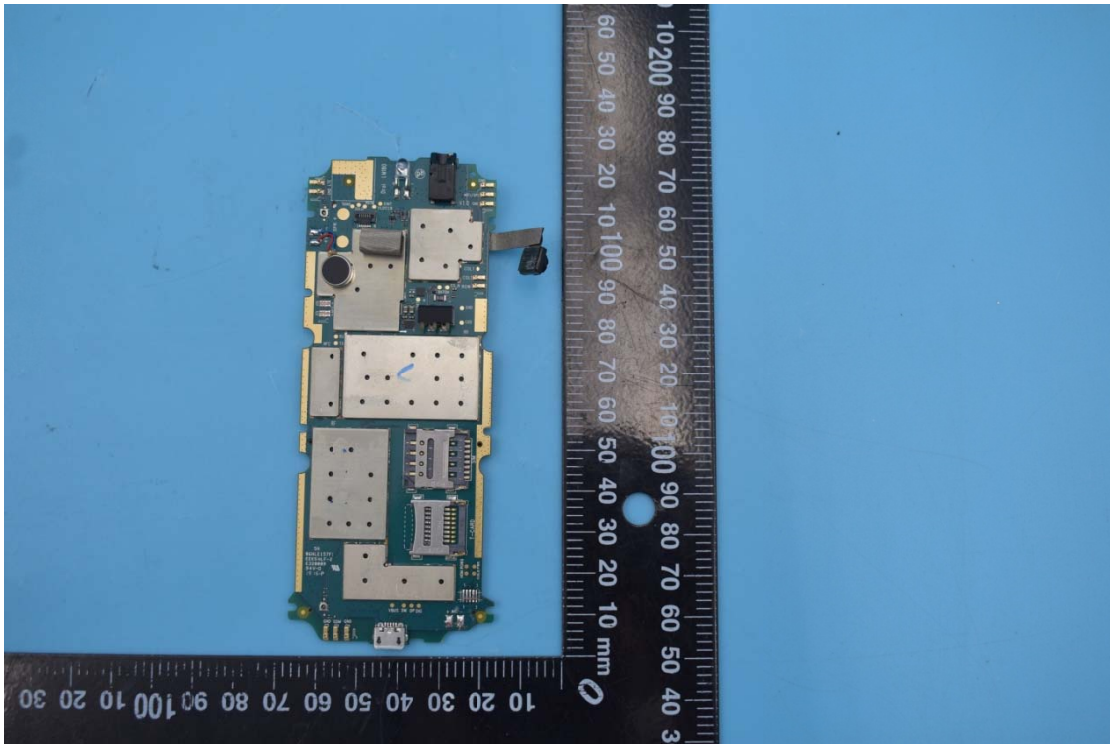

# FCC ID:ZLE-RG170

## Internal Photos

### 1. EUT uncover view

2. Antenna view

Main ANT