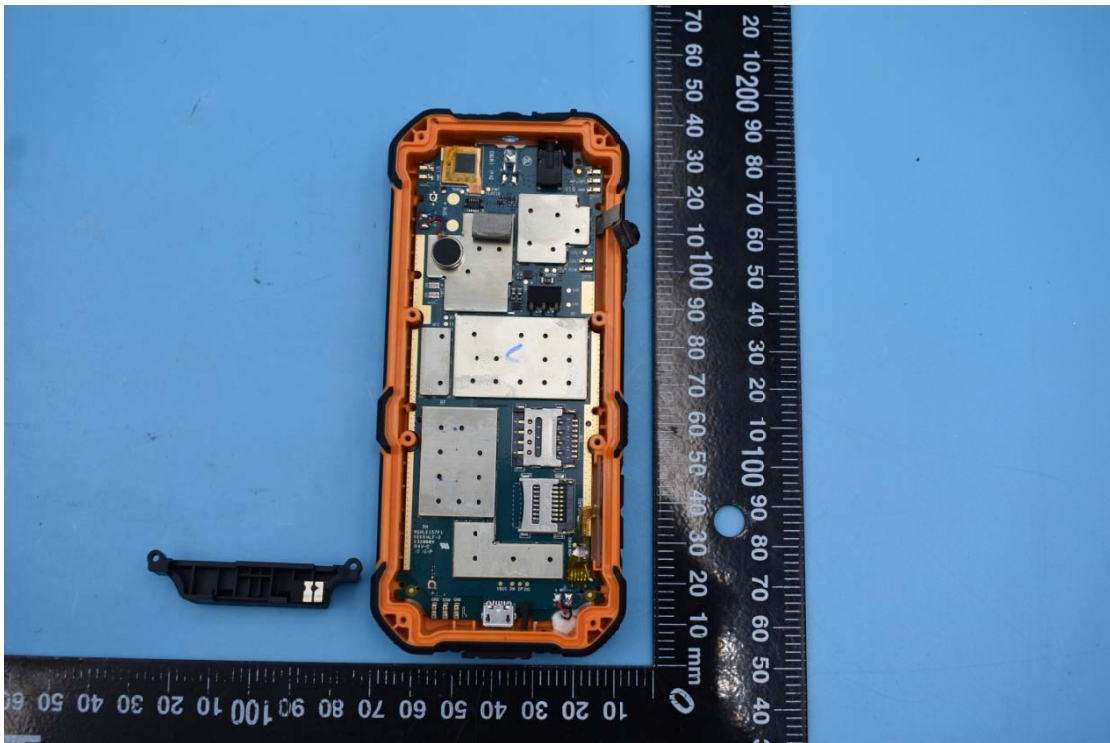

# FCC ID:ZLE-RG170

## Internal Photos

### 1. EUT uncover view

2. Antenna view

Main ANT