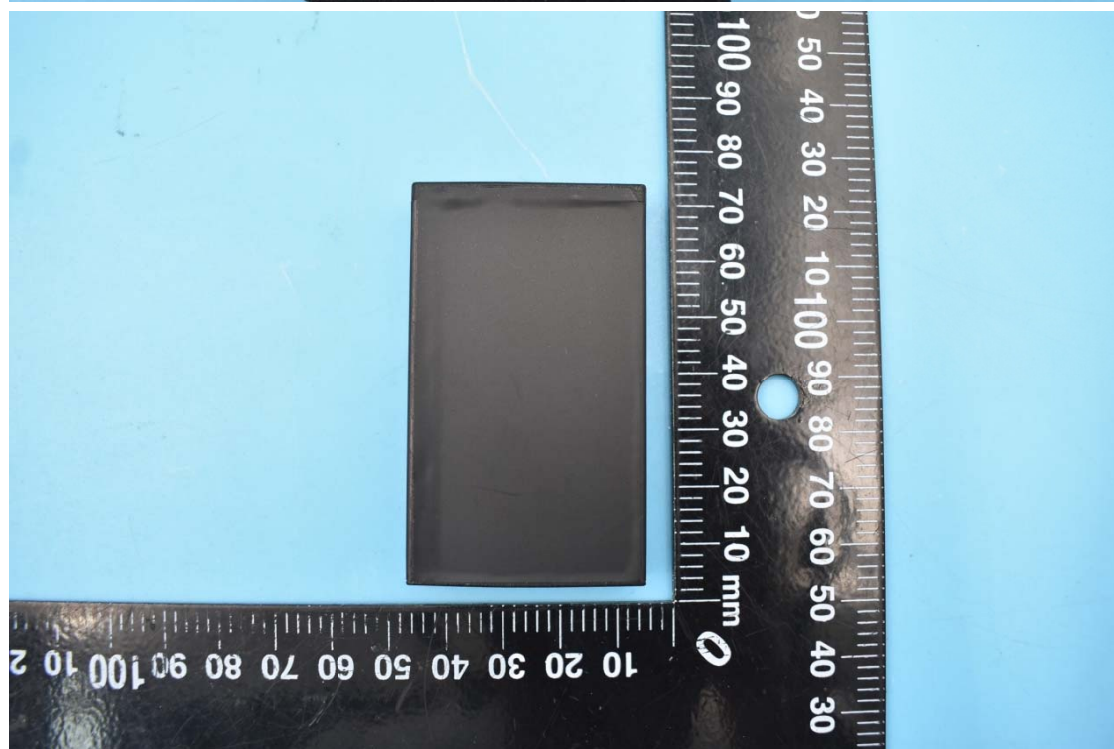

# FCC ID:ZLE-RG170

## Internal Photos

### 1. EUT uncover view

2. Antenna view

Main ANT