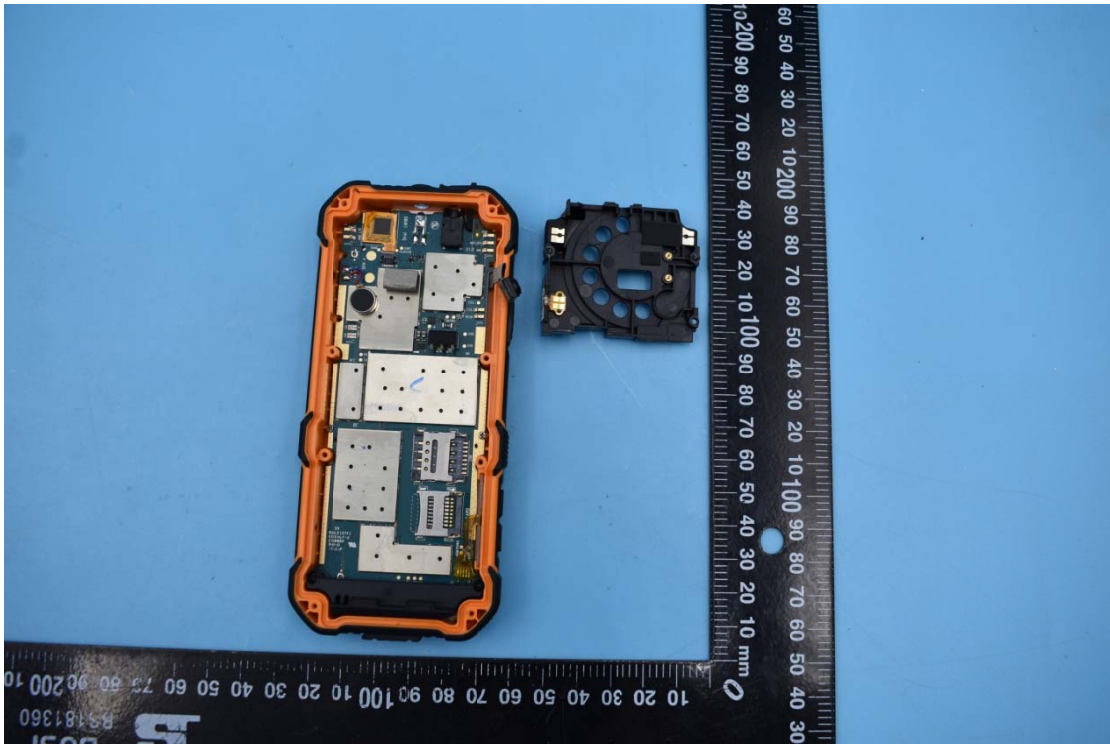

# FCC ID:ZLE-RG170

## Internal Photos

### 1. EUT uncover view

2. Antenna view

Main ANT