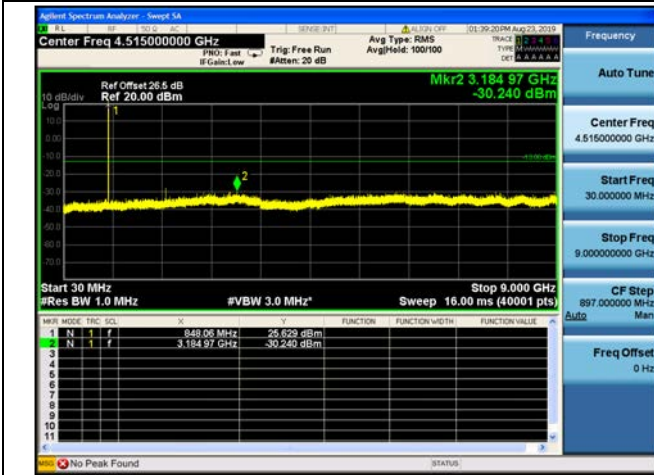

20MHz/64QAM/High CH

LTE Band 5 CSE

1.4MHz/QPSK/Low CH

1.4MHz/16QAM/Low CH

1.4MHz/64QAM/Mid CH

1.4MHz/QPSK/Mid CH

1.4MHz/16QAM/Mid CH

1.4MHz/64QAM/Mid CH

1.4MHz/QPSK/High CH

1.4MHz/16QAM/High CH

1.4MHz/64QAM/High CH

LTE Band 5 CSE

3MHz/QPSK/Low CH

3MHz/16QAM/Low CH

3MHz/64QAM/Low CH

3MHz/QPSK/Mid CH