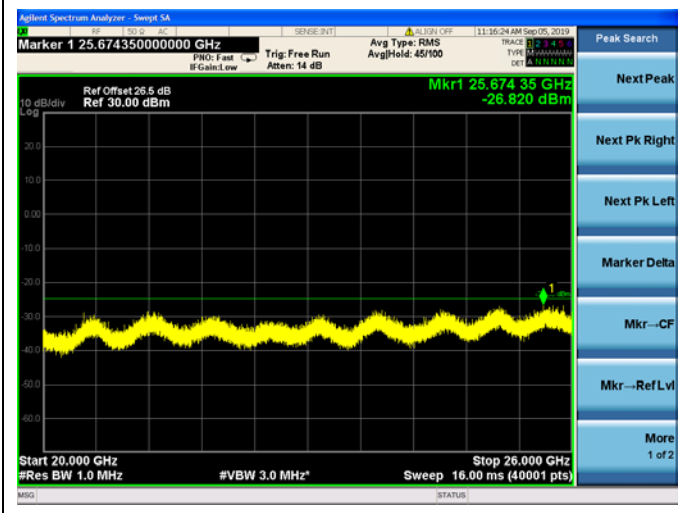

LTE Band 7 5MHz BW High Channel
16QAM