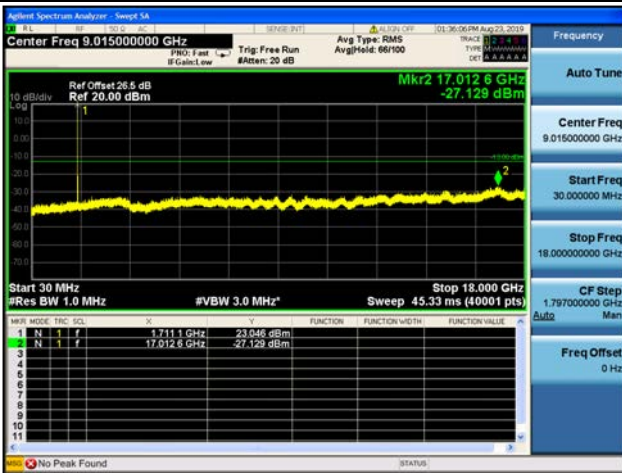

5MHz/QPSK/High CH

5MHz/16QAM/High CH

5MHz/64QAM/High CH

LTE Band 4 CSE

10MHz/QPSK/Low CH

10MHz/16QAM/Low CH

10MHz/64QAM/Low CH

10MHz/QPSK/Mid CH

10MHz/16QAM/Mid CH

10MHz/64QAM/Mid CH

10MHz/QPSK/High CH

10MHz/16QAM/High CH

10MHz/64QAM/High CH

LTE Band 4 CSE

15MHz/QPSK/Low CH

15MHz/16QAM/Low CH