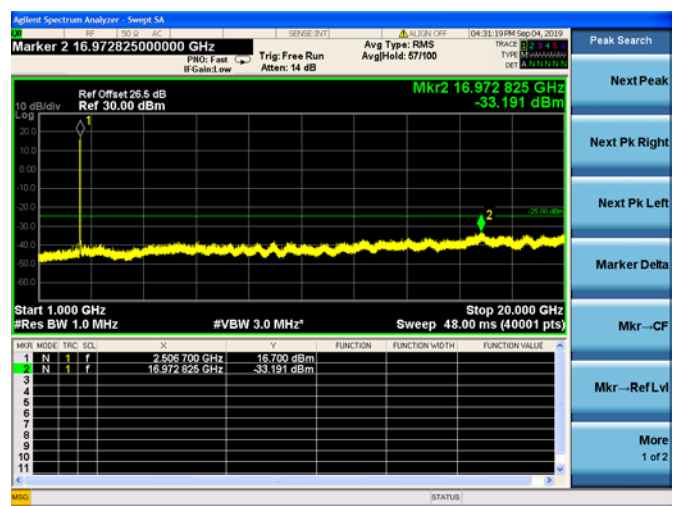

LTE Band 7 5MHz BW High Channel

QPSK

LTE Band 7 5MHz BW High Channel  
16QAM

LTE Band 7 5MHz BW High Channel  
64QAM

LTE Band 7 10MHz BWLow Channel

QPSK

LTE Band 7 10MHz BWLow Channel

16QAM

LTE Band 7 10MHz BWLow Channel  
64QAM