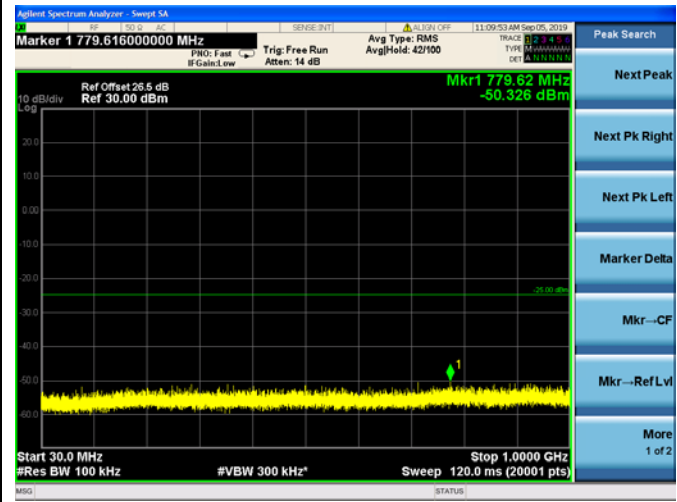

LTE Band 7 5MHz BW High Channel

QPSK

LTE Band 7 5MHz BW High Channel  
16QAM

LTE Band 7 5MHz BW High Channel  
64QAM

LTE Band 7 10MHz BWLow Channel

QPSK

LTE Band 7 10MHz BWLow Channel

16QAM

LTE Band 7 10MHz BWLow Channel  
64QAM