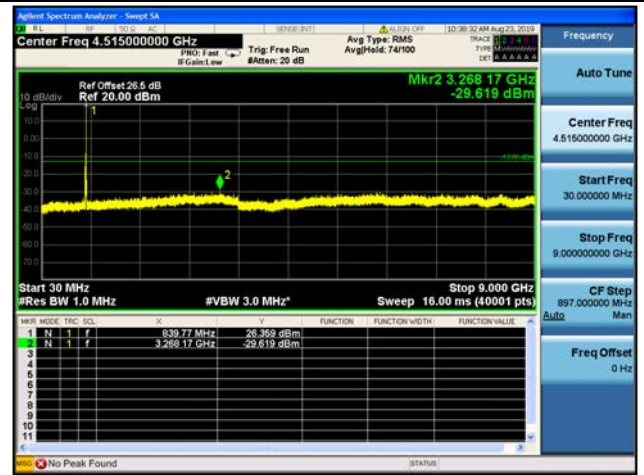

10MHz/QPSK/Mid CH

10MHz/16QAM/Mid CH

10MHz/64QAM/Mid CH

10MHz/QPSK/High CH

10MHz/16QAM/High CH

10MHz/64QAM/High CH

LTE Band 7 5MHz BWLow Channel

QPSK