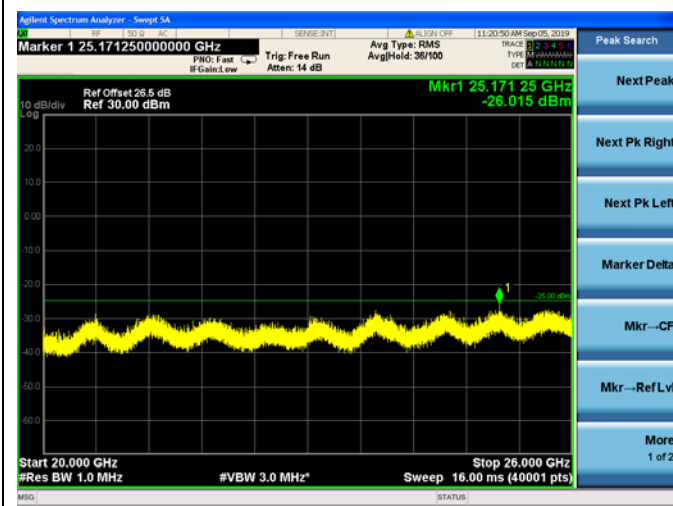

LTE Band 7 5MHz BW High Channel

QPSK

LTE Band 7 5MHz BW High Channel  
16QAM

LTE Band 7 5MHz BW High Channel  
64QAM

LTE Band 7 10MHz BWLow Channel

QPSK

LTE Band 7 10MHz BWLow Channel

16QAM

LTE Band 7 10MHz BWLow Channel  
64QAM