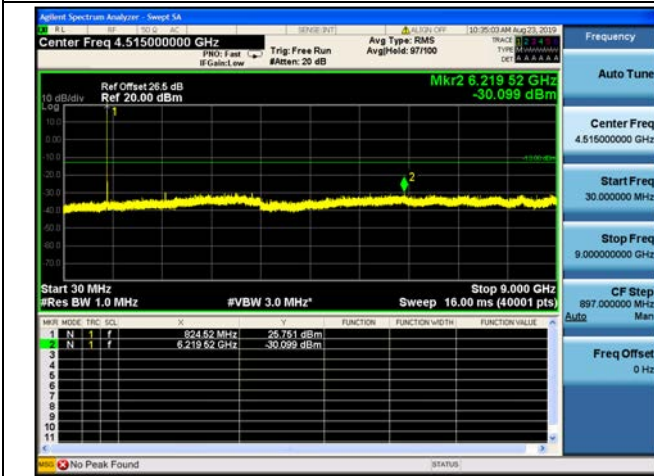

1.4MHz/QPSK/High CH

1.4MHz/16QAM/High CH

1.4MHz/64QAM/High CH

LTE Band 5 CSE

3MHz/QPSK/Low CH

3MHz/16QAM/Low CH

3MHz/64QAM/Low CH

3MHz/QPSK/Mid CH