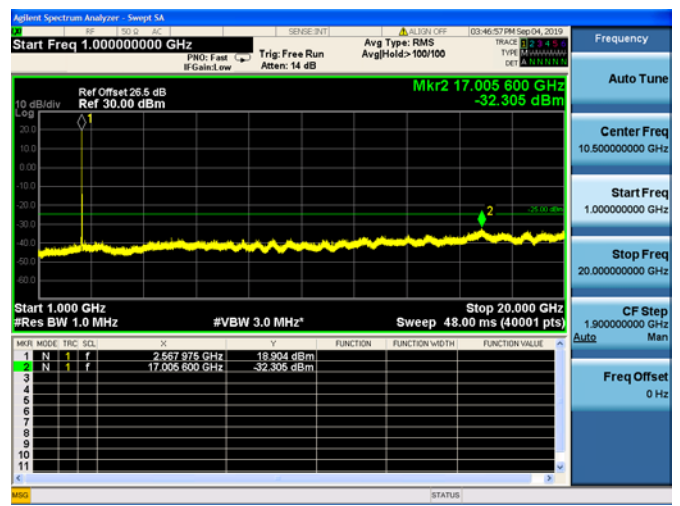

LTE Band 7 5MHz BW High Channel
16QAM