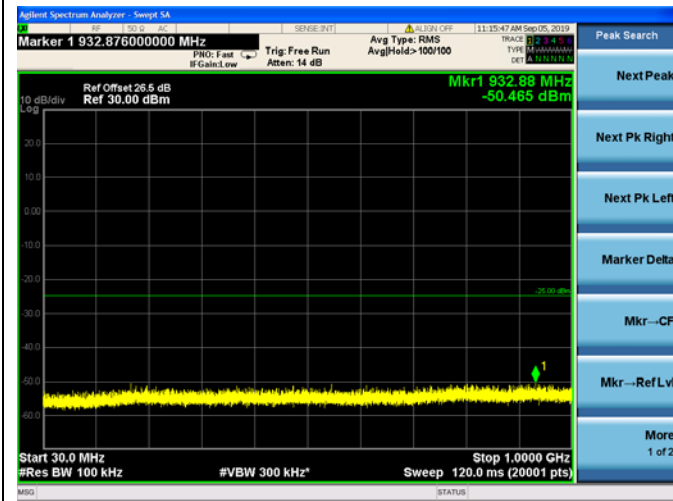

LTE Band 7 5MHz BWLow Channel

16QAM

LTE Band 7 5MHz BWLow Channel  
64QAM

LTE Band 7 5MHz BW Mid Channel

QPSK

LTE Band 7 5MHz BW Mid Channel

16QAM

LTE Band 7 5MHz BW Mid Channel  
64QAM