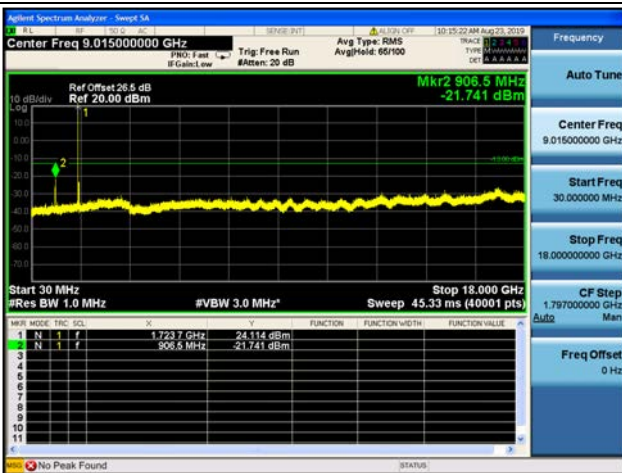

20MHz/QPSK/Low CH

20MHz/16QAM/Low CH

20MHz/64QAM/Low CH

20MHz/QPSK/Mid CH

20MHz/16QAM/Mid CH

20MHz/16QAM/Mid CH

20MHz/QPSK/High CH

20MHz/16QAM/High CH

20MHz/64QAM/High CH

LTE Band 5 CSE

1.4MHz/QPSK/Low CH

1.4MHz/16QAM/Low CH

1.4MHz/64QAM/Mid CH

1.4MHz/QPSK/Mid CH

1.4MHz/16QAM/Mid CH

1.4MHz/64QAM/Mid CH