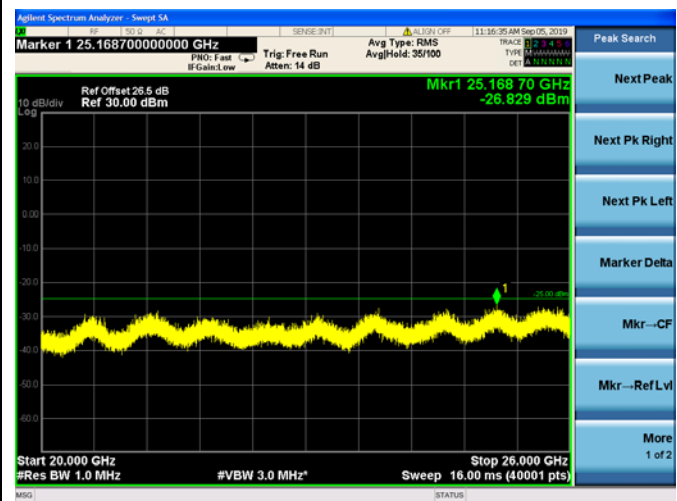

LTE Band 7 5MHz BW High Channel

QPSK

LTE Band 7 5MHz BW High Channel  
16QAM

LTE Band 7 5MHz BW High Channel  
64QAM

LTE Band 7 10MHz BWLow Channel

QPSK

LTE Band 7 10MHz BWLow Channel

16QAM

LTE Band 7 10MHz BWLow Channel  
64QAM