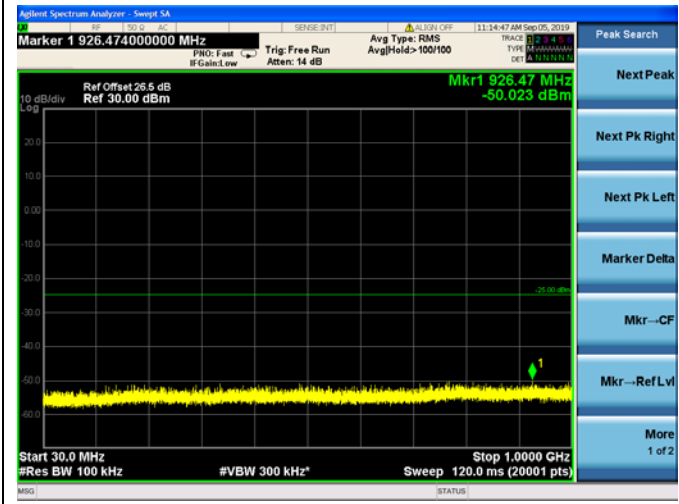

LTE Band 7 5MHz BWLow Channel

16QAM

LTE Band 7 5MHz BWLow Channel  
64QAM

LTE Band 7 5MHz BW Mid Channel

QPSK

LTE Band 7 5MHz BW Mid Channel

16QAM

LTE Band 7 5MHz BW Mid Channel  
64QAM