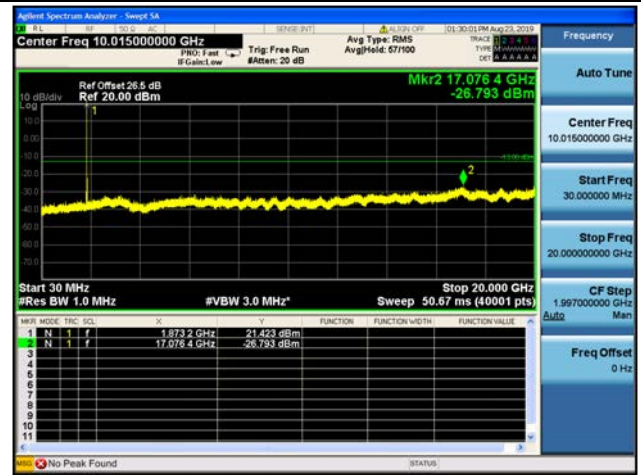

15MHz/64QAM/Low CH

15MHz/QPSK/Mid CH

15MHz/16QAM/Mid CH

15MHz/64QAM/Mid CH

15MHz/QPSK/High CH

15MHz/16QAM/High CH

15MHz/64QAM/High CH

LTE Band 4 CSE