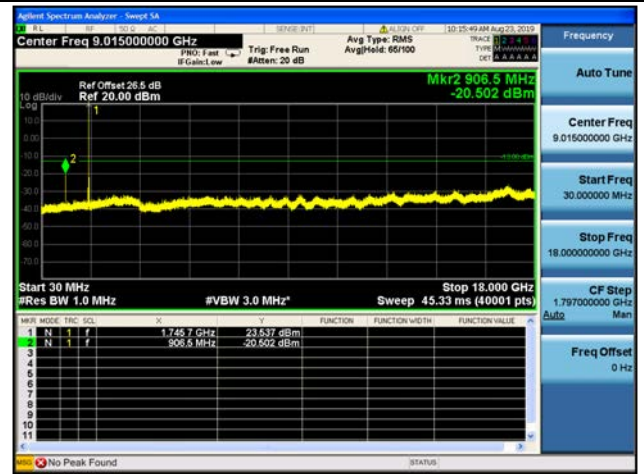

10MHz/16QAM/Mid CH

10MHz/64QAM/Mid CH

10MHz/QPSK/High CH

10MHz/16QAM/High CH

10MHz/64QAM/High CH

LTE Band 4 CSE

15MHz/QPSK/Low CH

15MHz/16QAM/Low CH

15MHz/64QAM/Low CH

15MHz/QPSK/Mid CH

15MHz/16QAM/Mid CH

15MHz/64QAM/Mid CH

15MHz/QPSK/High CH

15MHz/16QAM/High CH

15MHz/64QAM/High CH

LTE Band 4 CSE