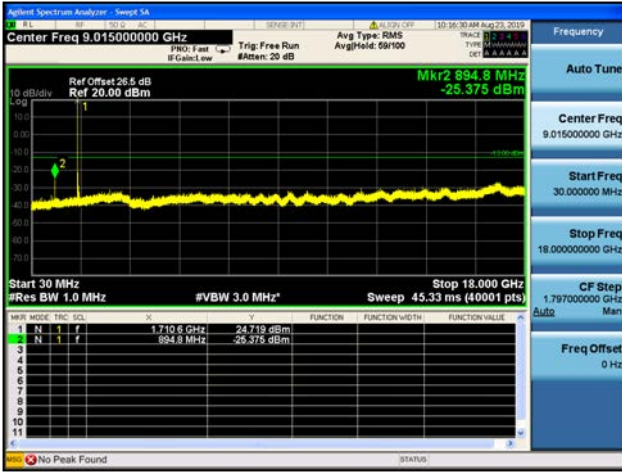

5MHz/QPSK/High CH

5MHz/16QAM/High CH

5MHz/64QAM/High CH

LTE Band 4 CSE

10MHz/QPSK/Low CH

10MHz/16QAM/Low CH

10MHz/64QAM/Low CH

10MHz/QPSK/Mid CH

10MHz/16QAM/Mid CH

10MHz/64QAM/Mid CH

10MHz/QPSK/High CH

10MHz/16QAM/High CH

10MHz/64QAM/High CH

LTE Band 4 CSE

15MHz/QPSK/Low CH

15MHz/16QAM/Low CH