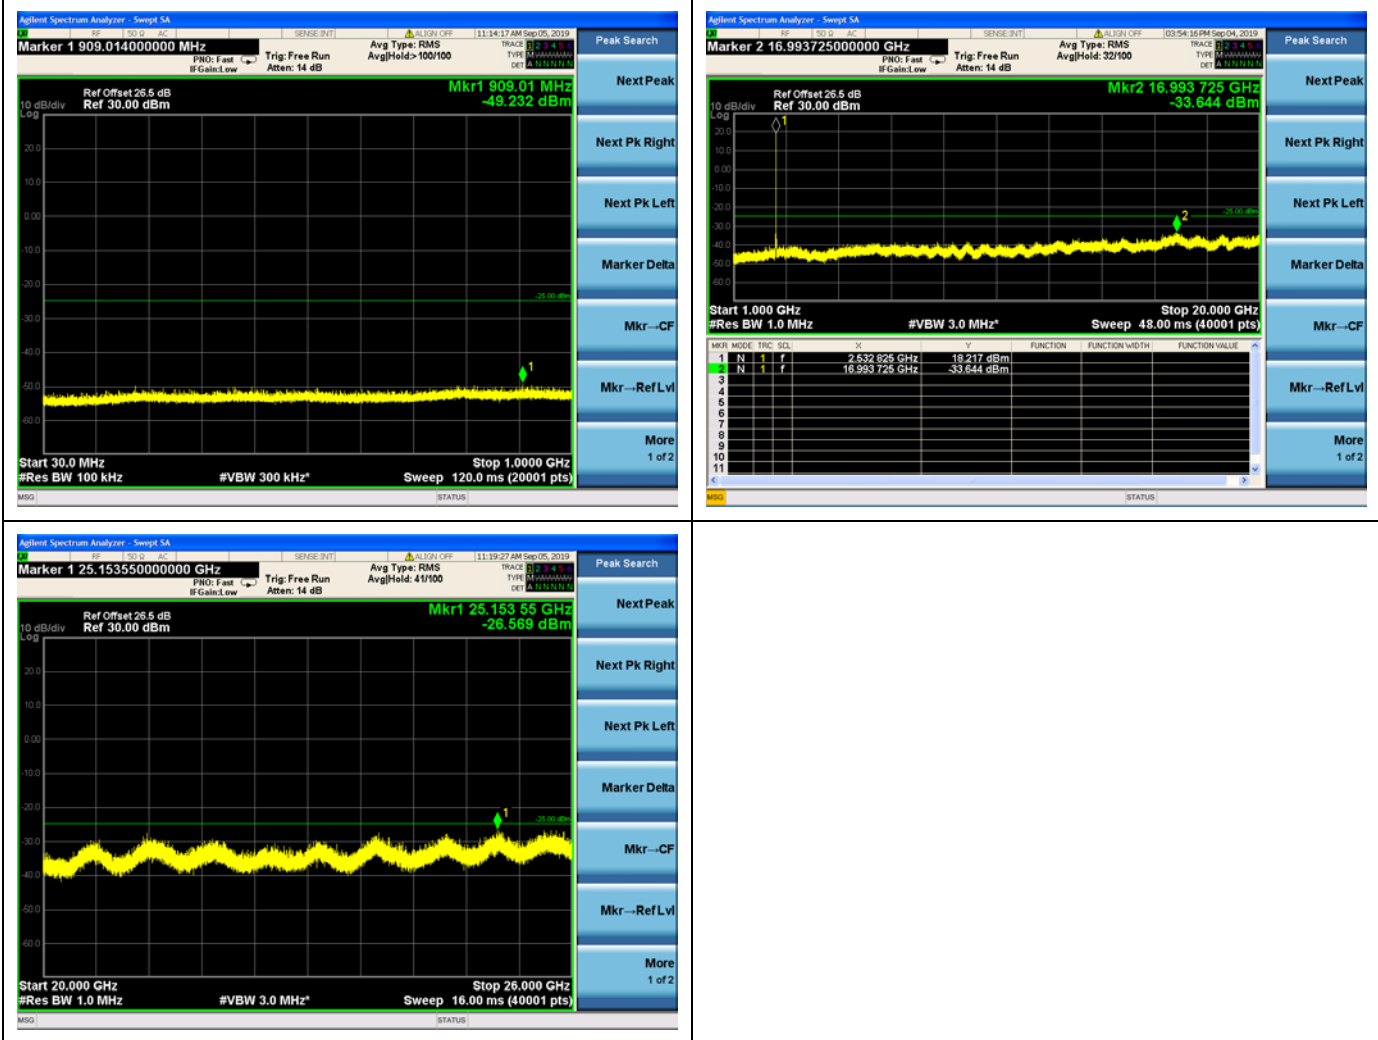

10MHz/QPSK/Mid CH

10MHz/16QAM/Mid CH

10MHz/64QAM/Mid CH

10MHz/QPSK/High CH

10MHz/16QAM/High CH

10MHz/64QAM/High CH

LTE Band 7 5MHz BWLow Channel

QPSK

LTE Band 7 5MHz BWLow Channel

16QAM

LTE Band 7 5MHz BWLow Channel  
64QAM

LTE Band 7 5MHz BW Mid Channel

QPSK

LTE Band 7 5MHz BW Mid Channel

16QAM

LTE Band 7 5MHz BW Mid Channel  
64QAM

LTE Band 7 5MHz BW High Channel

QPSK

LTE Band 7 5MHz BW High Channel  
16QAM

LTE Band 7 5MHz BW High Channel  
64QAM

LTE Band 7 10MHz BWLow Channel

QPSK

LTE Band 7 10MHz BWLow Channel

16QAM

LTE Band 7 10MHz BWLow Channel  
64QAM