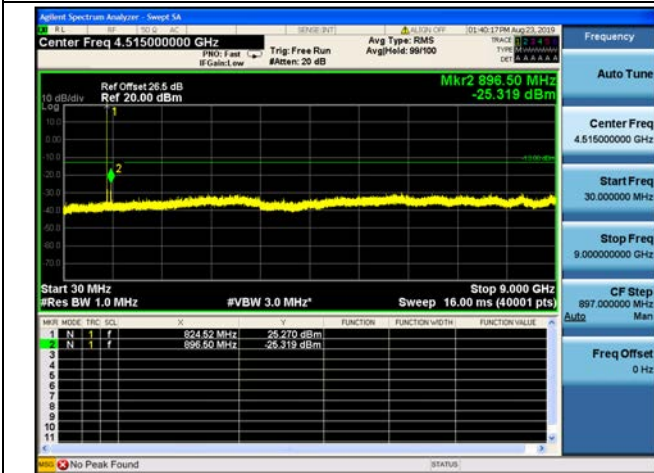

20MHz/64QAM/High CH

LTE Band 5 CSE

1.4MHz/QPSK/Low CH

1.4MHz/16QAM/Low CH

1.4MHz/64QAM/Mid CH

1.4MHz/QPSK/Mid CH

1.4MHz/16QAM/Mid CH

1.4MHz/64QAM/Mid CH

1.4MHz/QPSK/High CH

1.4MHz/16QAM/High CH

1.4MHz/64QAM/High CH

LTE Band 5 CSE

3MHz/QPSK/Low CH

3MHz/16QAM/Low CH

3MHz/64QAM/Low CH

3MHz/QPSK/Mid CH