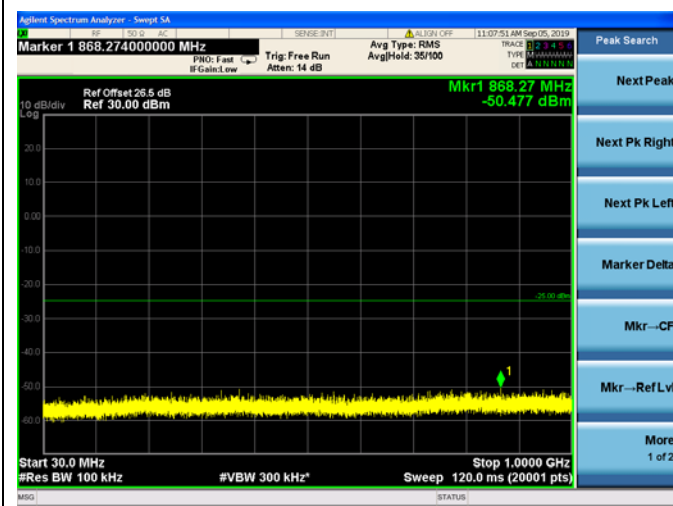

LTE Band 7 5MHz BW High Channel

QPSK

LTE Band 7 5MHz BW High Channel  
16QAM

LTE Band 7 5MHz BW High Channel  
64QAM

LTE Band 7 10MHz BWLow Channel

QPSK

LTE Band 7 10MHz BWLow Channel

16QAM

LTE Band 7 10MHz BWLow Channel  
64QAM