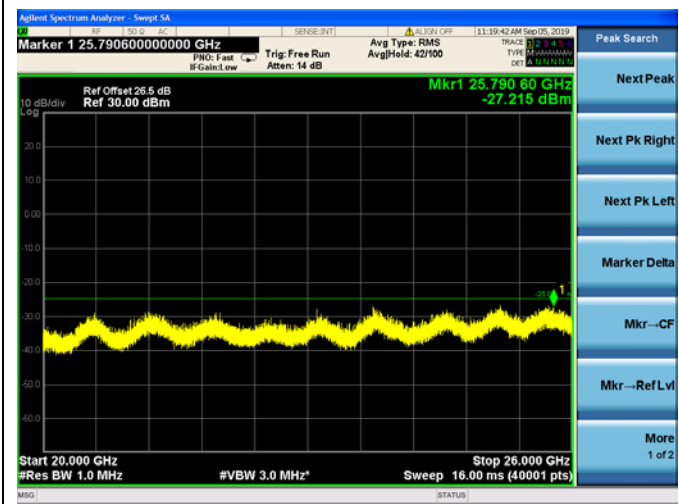

10MHz/QPSK/Mid CH

10MHz/16QAM/Mid CH

10MHz/64QAM/Mid CH

10MHz/QPSK/High CH

10MHz/16QAM/High CH

10MHz/64QAM/High CH

LTE Band 7 5MHz BWLow Channel

QPSK

LTE Band 7 5MHz BWLow Channel

16QAM

LTE Band 7 5MHz BWLow Channel  
64QAM

LTE Band 7 5MHz BW Mid Channel

QPSK

LTE Band 7 5MHz BW Mid Channel

16QAM

LTE Band 7 5MHz BW Mid Channel  
64QAM