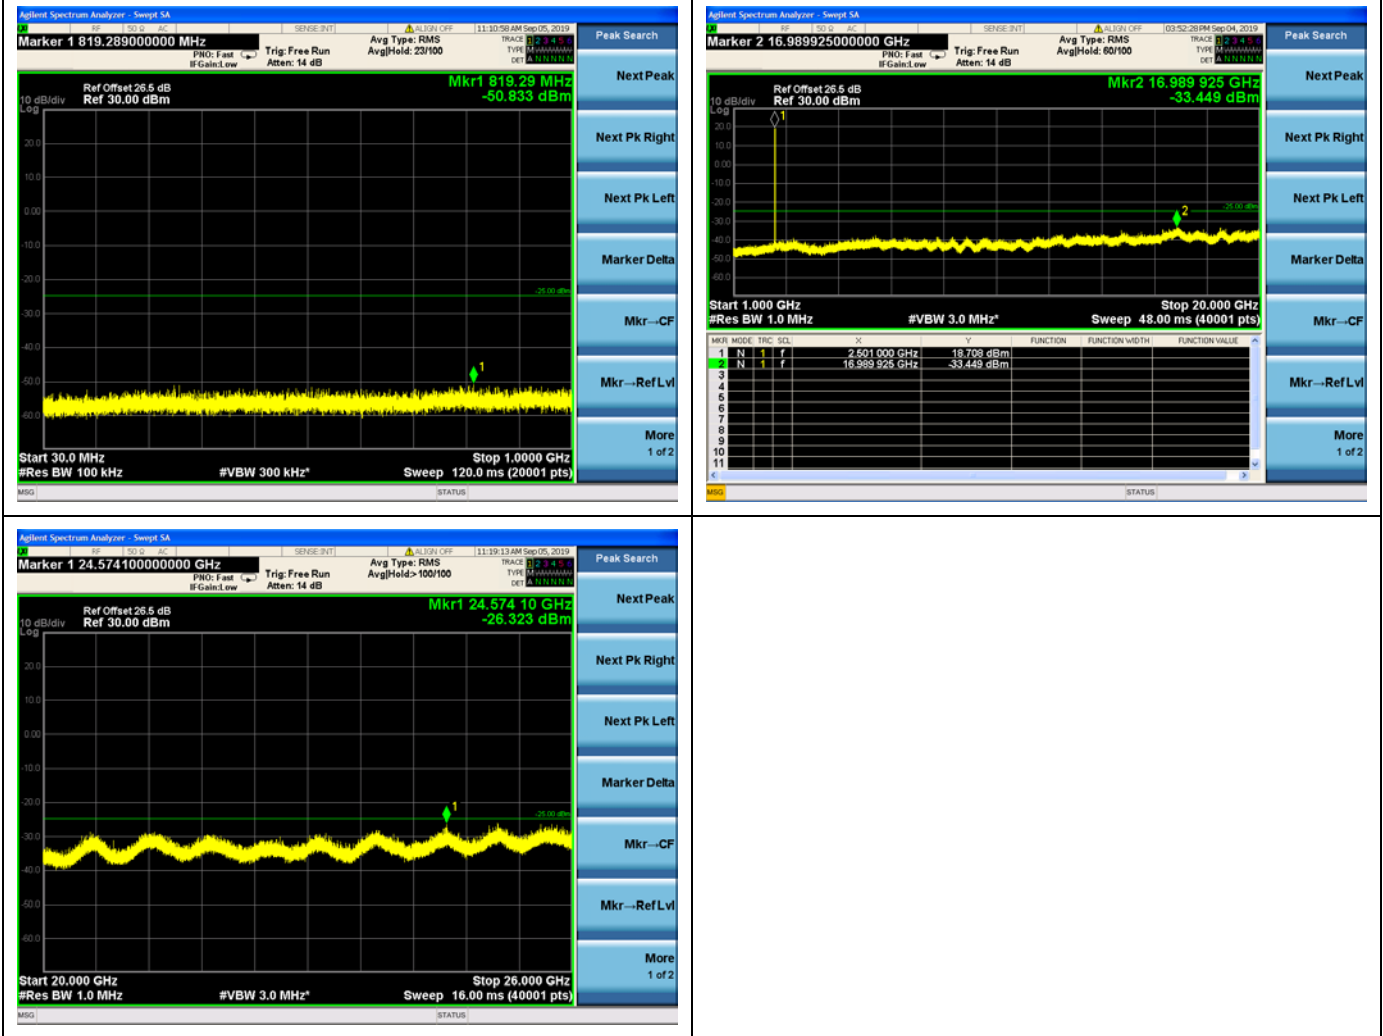

5MHz/64QAM/Mid CH

5MHz/QPSK/High CH

5MHz/16QAM/High CH

5MHz/64QAM/High CH

LTE Band 5 CSE

10MHz/QPSK/Low CH

10MHz/16QAM/Low CH

10MHz/64QAM/Low CH

10MHz/QPSK/Mid CH

10MHz/16QAM/Mid CH

10MHz/64QAM/Mid CH

10MHz/QPSK/High CH

10MHz/16QAM/High CH

10MHz/64QAM/High CH

LTE Band 7 5MHz BWLow Channel

QPSK

LTE Band 7 5MHz BWLow Channel

16QAM

LTE Band 7 5MHz BWLow Channel  
64QAM

LTE Band 7 5MHz BW Mid Channel

QPSK

LTE Band 7 5MHz BW Mid Channel

16QAM

LTE Band 7 5MHz BW Mid Channel  
64QAM