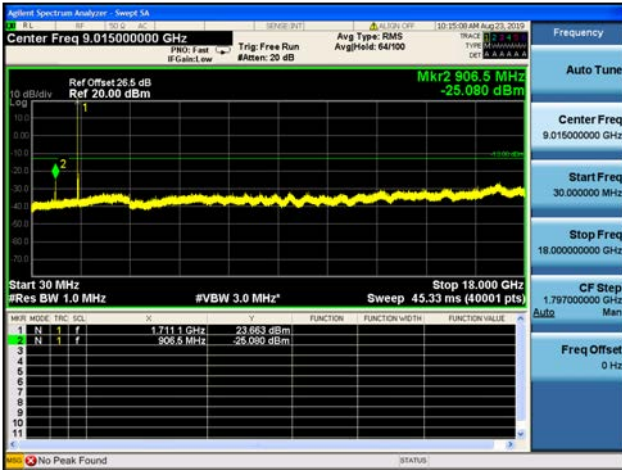

LTE Band 4 CSE

20MHz/QPSK/Low CH