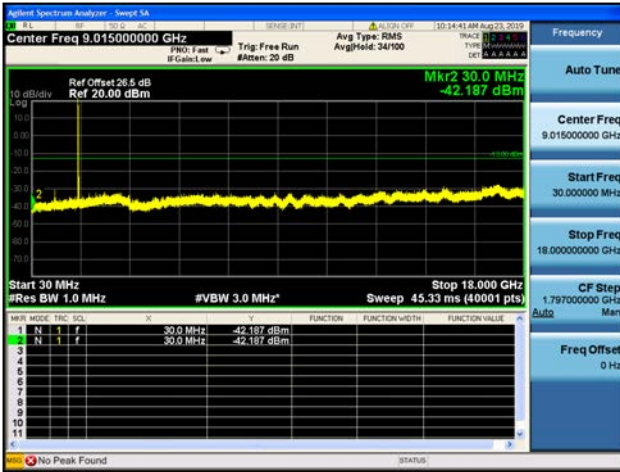

20MHz/QPSK/Low CH

20MHz/16QAM/Low CH

20MHz/64QAM/Low CH

20MHz/QPSK/Mid CH

20MHz/16QAM/Mid CH

20MHz/16QAM/Mid CH

20MHz/QPSK/High CH

20MHz/16QAM/High CH

20MHz/64QAM/High CH

LTE Band 5 CSE

1.4MHz/QPSK/Low CH

1.4MHz/16QAM/Low CH

1.4MHz/64QAM/Mid CH

1.4MHz/QPSK/Mid CH

1.4MHz/16QAM/Mid CH

1.4MHz/64QAM/Mid CH