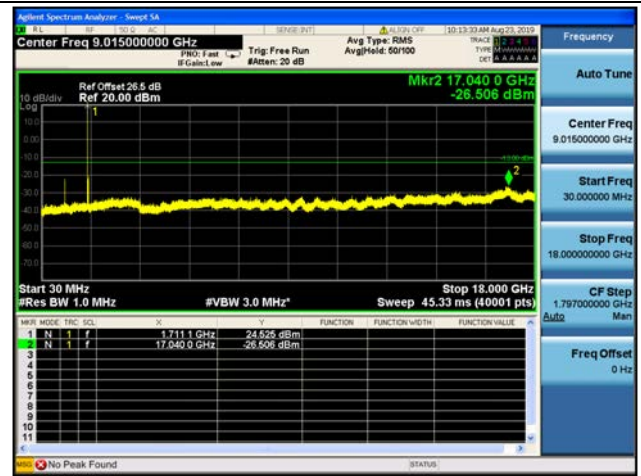

10MHz/16QAM/Mid CH

10MHz/64QAM/Mid CH

10MHz/QPSK/High CH

10MHz/16QAM/High CH

10MHz/64QAM/High CH

LTE Band 4 CSE

15MHz/QPSK/Low CH

15MHz/16QAM/Low CH

15MHz/64QAM/Low CH

15MHz/QPSK/Mid CH

15MHz/16QAM/Mid CH

15MHz/64QAM/Mid CH

15MHz/QPSK/High CH

15MHz/16QAM/High CH

15MHz/64QAM/High CH

LTE Band 4 CSE