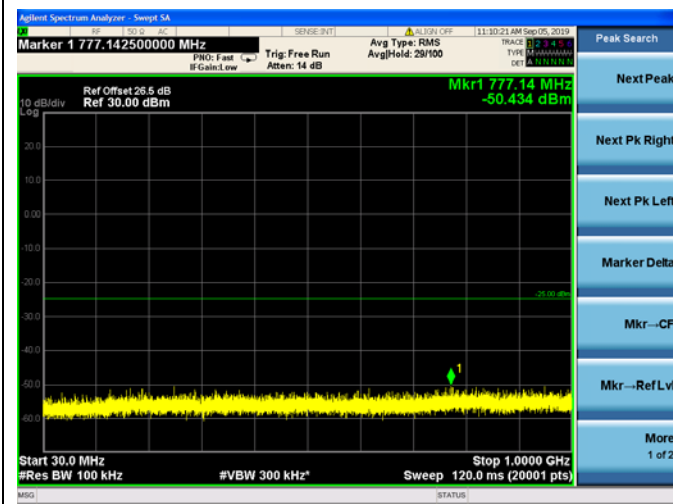

LTE Band 7 5MHz BWLow Channel

16QAM