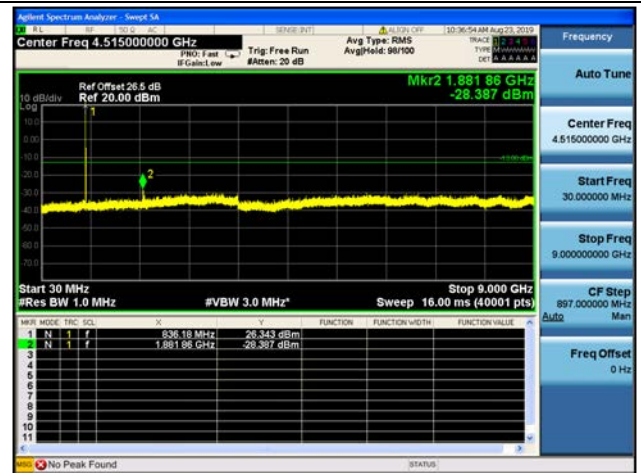

20MHz/64QAM/High CH

LTE Band 5 CSE

1.4MHz/QPSK/Low CH

1.4MHz/16QAM/Low CH

1.4MHz/64QAM/Mid CH

1.4MHz/QPSK/Mid CH

1.4MHz/16QAM/Mid CH

1.4MHz/64QAM/Mid CH

1.4MHz/QPSK/High CH

1.4MHz/16QAM/High CH

1.4MHz/64QAM/High CH

LTE Band 5 CSE

3MHz/QPSK/Low CH

3MHz/16QAM/Low CH

3MHz/64QAM/Low CH

3MHz/QPSK/Mid CH