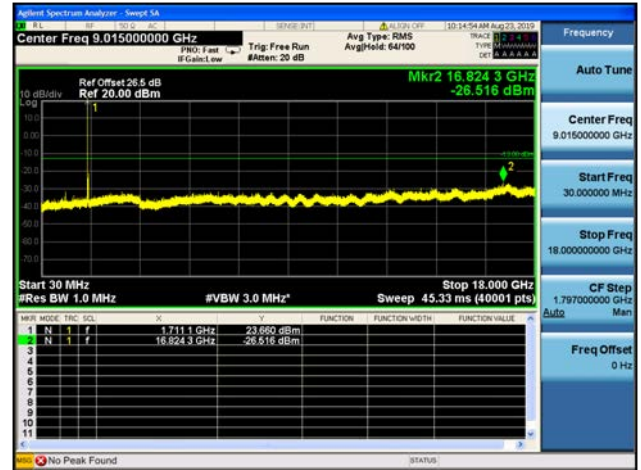

20MHz/16QAM/Low CH