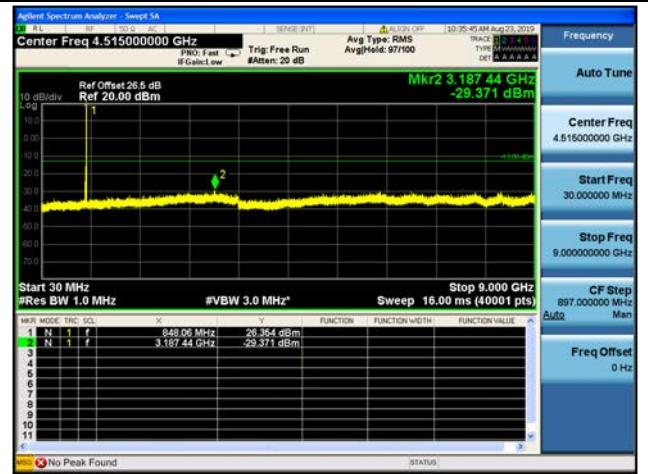

20MHz/64QAM/High CH

LTE Band 5 CSE

1.4MHz/QPSK/Low CH

1.4MHz/16QAM/Low CH

1.4MHz/64QAM/Mid CH

1.4MHz/QPSK/Mid CH

1.4MHz/16QAM/Mid CH

1.4MHz/64QAM/Mid CH

1.4MHz/QPSK/High CH

1.4MHz/16QAM/High CH

1.4MHz/64QAM/High CH

LTE Band 5 CSE

3MHz/QPSK/Low CH

3MHz/16QAM/Low CH

3MHz/64QAM/Low CH

3MHz/QPSK/Mid CH