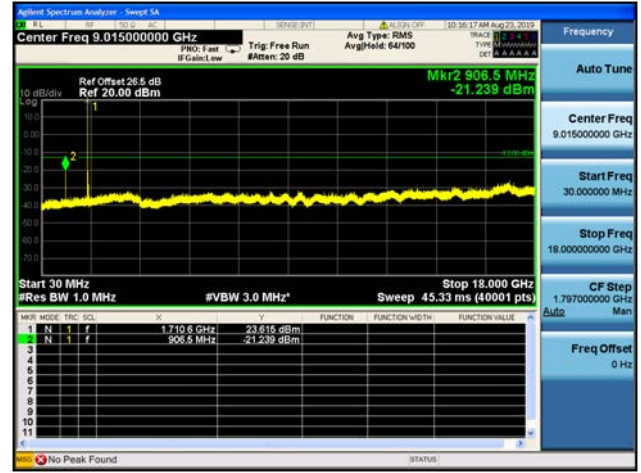

5MHz/QPSK/High CH

5MHz/16QAM/High CH

5MHz/64QAM/High CH

LTE Band 4 CSE

10MHz/QPSK/Low CH

10MHz/16QAM/Low CH

10MHz/64QAM/Low CH

10MHz/QPSK/Mid CH

10MHz/16QAM/Mid CH

10MHz/64QAM/Mid CH

10MHz/QPSK/High CH

10MHz/16QAM/High CH

10MHz/64QAM/High CH

LTE Band 4 CSE

15MHz/QPSK/Low CH

15MHz/16QAM/Low CH