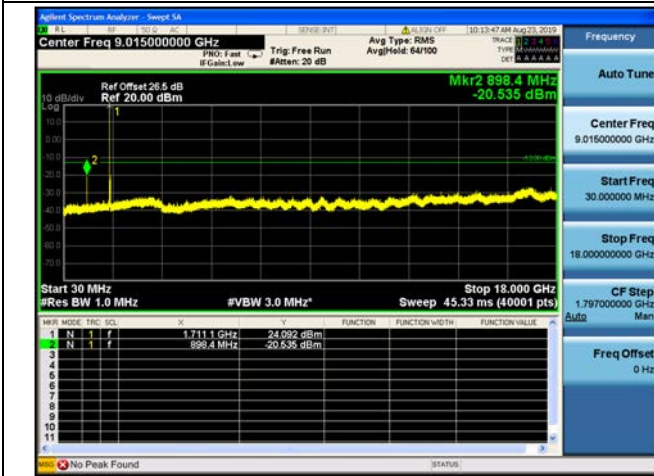

10MHz/16QAM/Mid CH

10MHz/64QAM/Mid CH

10MHz/QPSK/High CH

10MHz/16QAM/High CH

10MHz/64QAM/High CH

LTE Band 4 CSE

15MHz/QPSK/Low CH

15MHz/16QAM/Low CH

15MHz/64QAM/Low CH

15MHz/QPSK/Mid CH

15MHz/16QAM/Mid CH

15MHz/64QAM/Mid CH

15MHz/QPSK/High CH

15MHz/16QAM/High CH

15MHz/64QAM/High CH

LTE Band 4 CSE