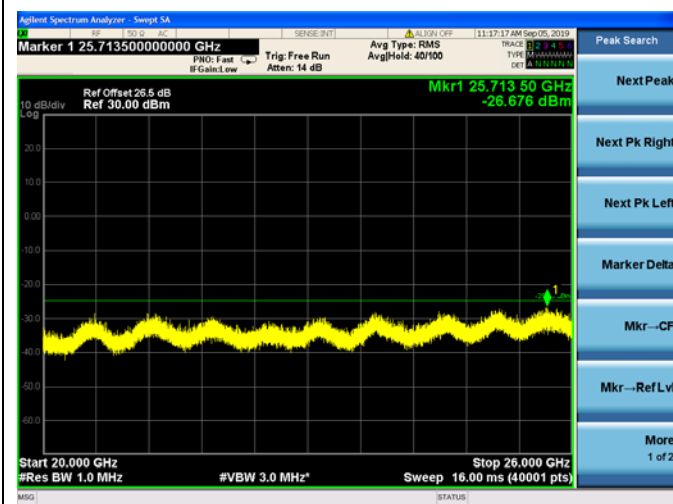

LTE Band 7 5MHz BWLow Channel

16QAM