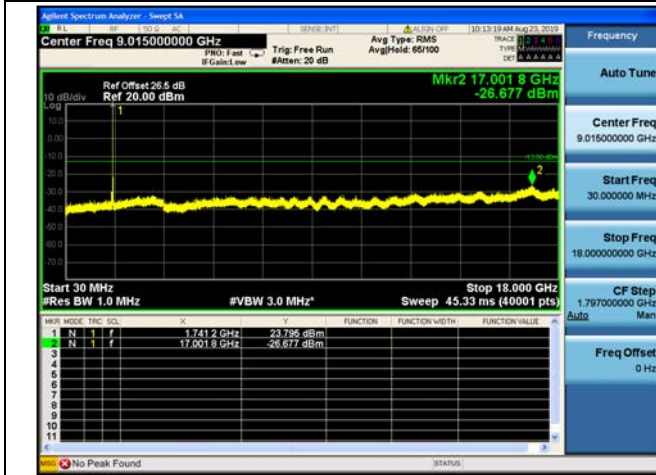

15MHz/64QAM/Low CH

15MHz/QPSK/Mid CH

15MHz/16QAM/Mid CH

15MHz/64QAM/Mid CH

15MHz/QPSK/High CH

15MHz/16QAM/High CH

15MHz/64QAM/High CH

LTE Band 4 CSE