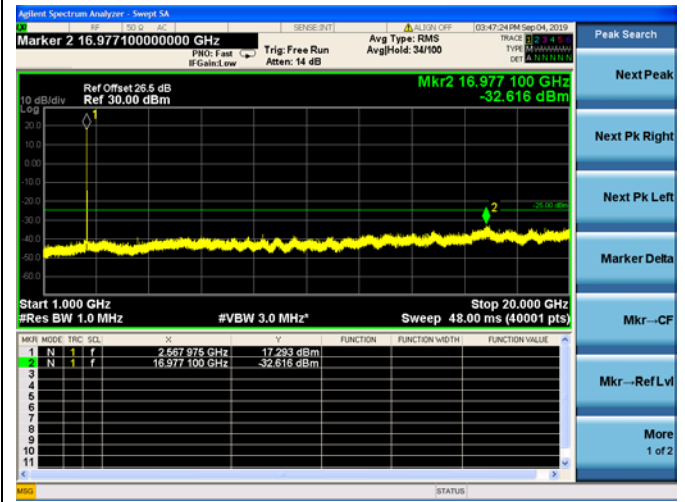

LTE Band 7 5MHz BW High Channel

QPSK

LTE Band 7 5MHz BW High Channel  
16QAM

LTE Band 7 5MHz BW High Channel  
64QAM

LTE Band 7 10MHz BWLow Channel

QPSK

LTE Band 7 10MHz BWLow Channel

16QAM

LTE Band 7 10MHz BWLow Channel  
64QAM