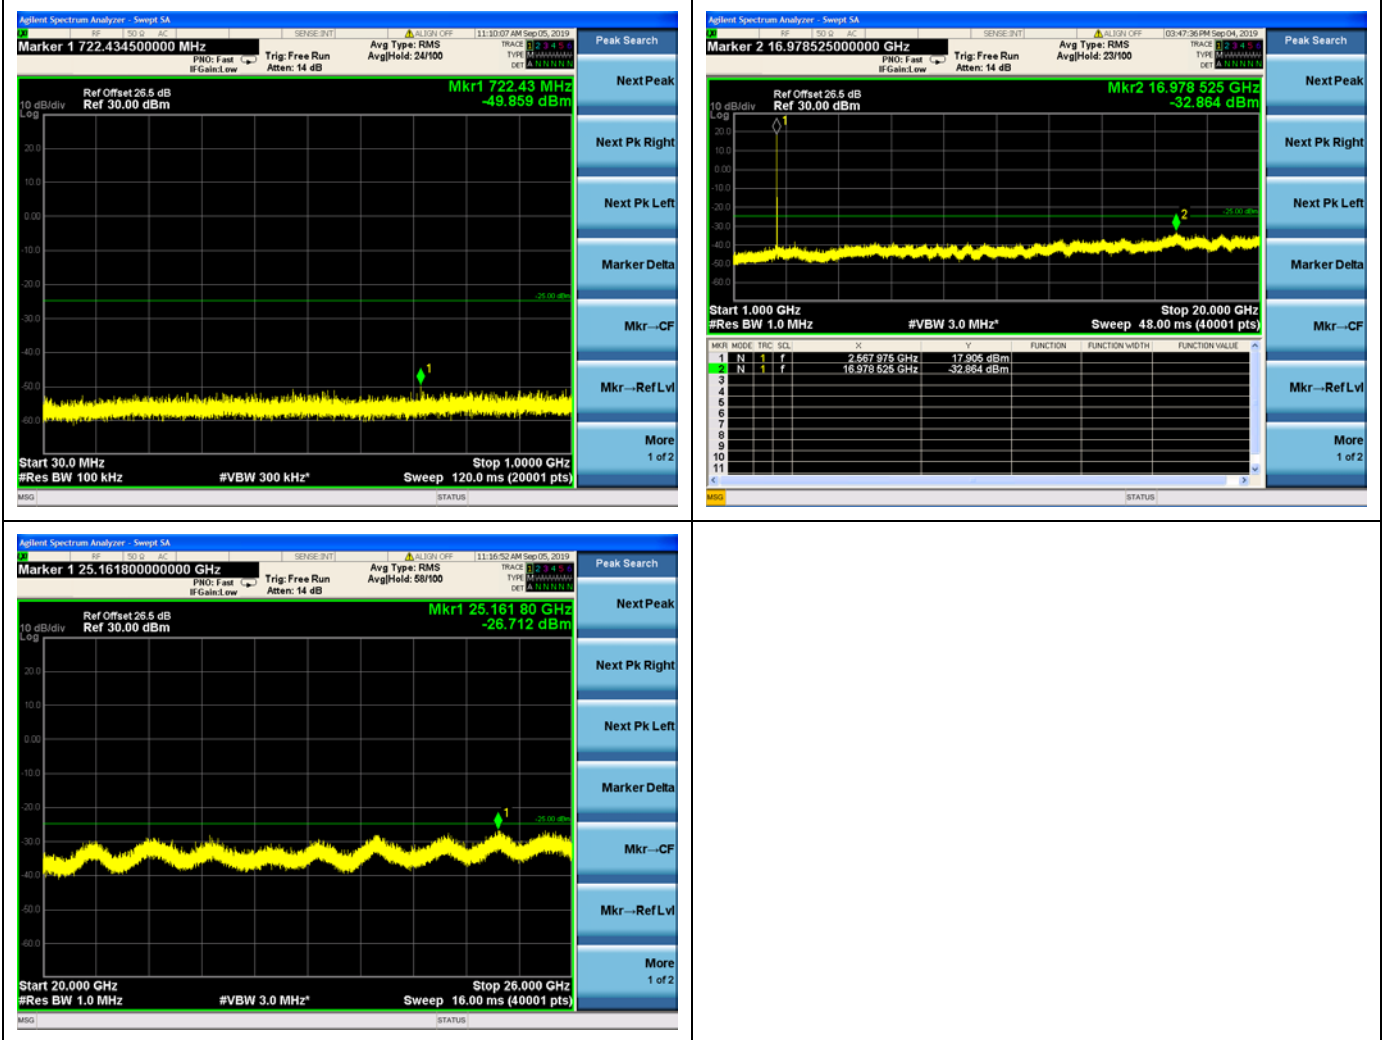

10MHz/QPSK/Mid CH

10MHz/16QAM/Mid CH

10MHz/64QAM/Mid CH

10MHz/QPSK/High CH

10MHz/16QAM/High CH

10MHz/64QAM/High CH

LTE Band 7 5MHz BWLow Channel

QPSK

LTE Band 7 5MHz BWLow Channel

16QAM

LTE Band 7 5MHz BWLow Channel  
64QAM

LTE Band 7 5MHz BW Mid Channel

QPSK

LTE Band 7 5MHz BW Mid Channel

16QAM

LTE Band 7 5MHz BW Mid Channel  
64QAM

LTE Band 7 5MHz BW High Channel

QPSK

LTE Band 7 5MHz BW High Channel  
16QAM

LTE Band 7 5MHz BW High Channel  
64QAM

LTE Band 7 10MHz BWLow Channel

QPSK

LTE Band 7 10MHz BWLow Channel

16QAM

LTE Band 7 10MHz BWLow Channel  
64QAM