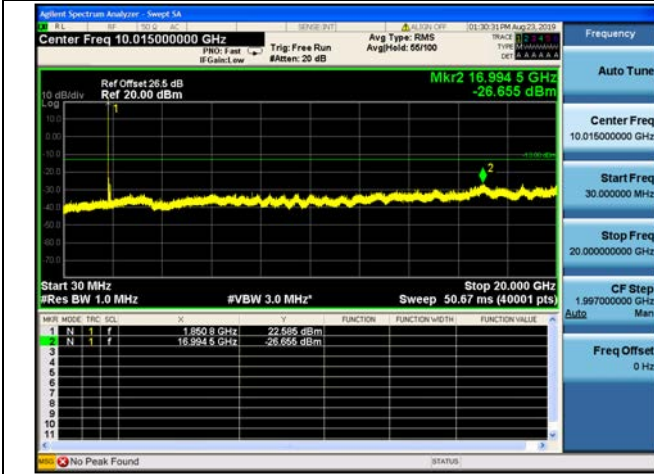

10MHz/16QAM/Mid CH

10MHz/64QAM/Mid CH

10MHz/QPSK/High CH

10MHz/16QAM/High CH

10MHz/64QAM/High CH

LTE Band 4 CSE

15MHz/QPSK/Low CH

15MHz/16QAM/Low CH

15MHz/64QAM/Low CH

15MHz/QPSK/Mid CH

15MHz/16QAM/Mid CH

15MHz/64QAM/Mid CH

15MHz/QPSK/High CH

15MHz/16QAM/High CH

15MHz/64QAM/High CH

LTE Band 4 CSE