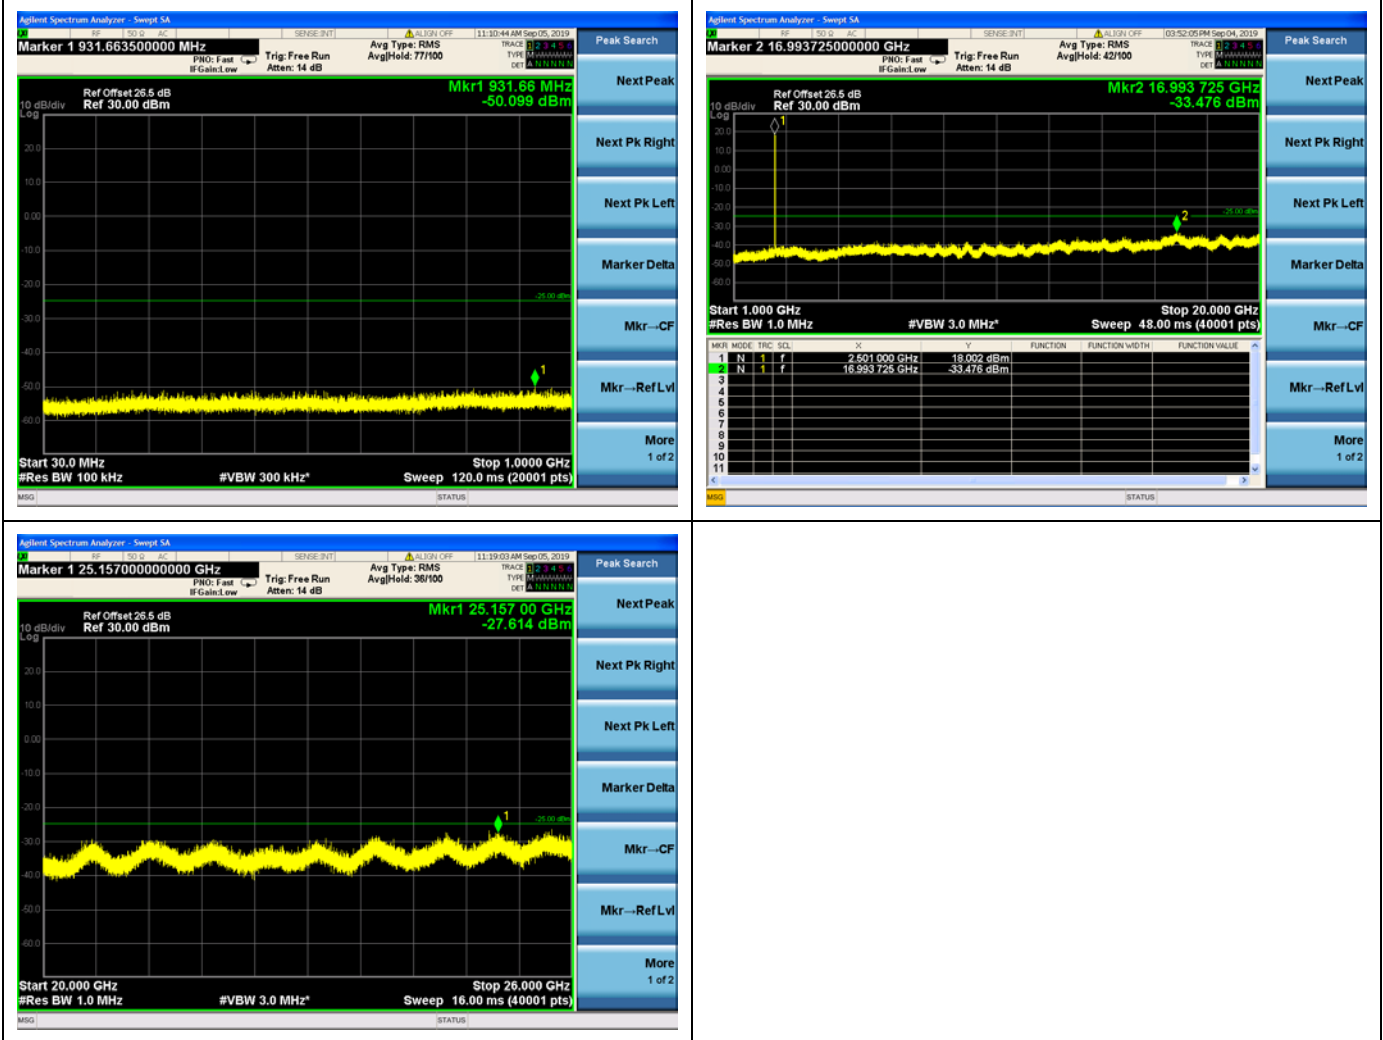

5MHz/64QAM/Mid CH

5MHz/QPSK/High CH

5MHz/16QAM/High CH

5MHz/64QAM/High CH

LTE Band 5 CSE

10MHz/QPSK/Low CH

10MHz/16QAM/Low CH

10MHz/64QAM/Low CH

10MHz/QPSK/Mid CH

10MHz/16QAM/Mid CH

10MHz/64QAM/Mid CH

10MHz/QPSK/High CH

10MHz/16QAM/High CH

10MHz/64QAM/High CH

LTE Band 7 5MHz BWLow Channel

QPSK

LTE Band 7 5MHz BWLow Channel

16QAM

LTE Band 7 5MHz BWLow Channel  
64QAM

LTE Band 7 5MHz BW Mid Channel

QPSK

LTE Band 7 5MHz BW Mid Channel

16QAM

LTE Band 7 5MHz BW Mid Channel  
64QAM