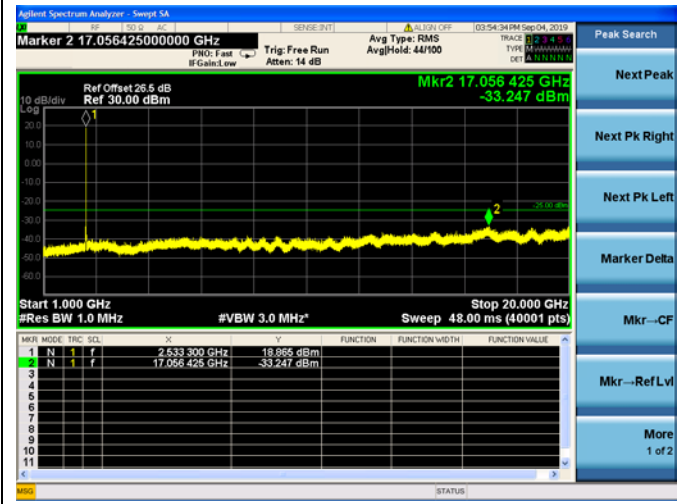

LTE Band 7 5MHz BWLow Channel

16QAM

LTE Band 7 5MHz BWLow Channel  
64QAM

LTE Band 7 5MHz BW Mid Channel

QPSK

LTE Band 7 5MHz BW Mid Channel

16QAM

LTE Band 7 5MHz BW Mid Channel  
64QAM