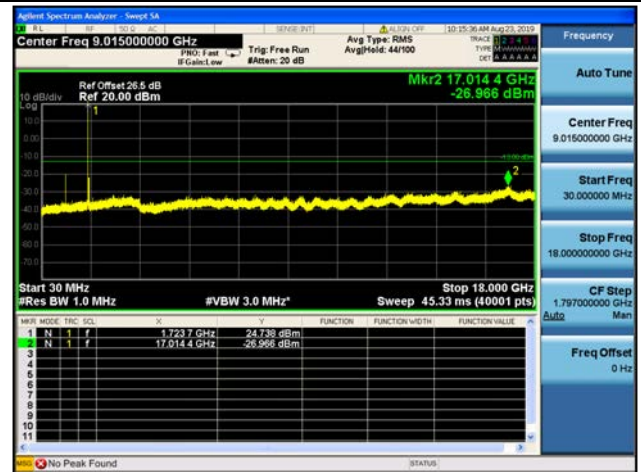

20MHz/QPSK/Low CH

20MHz/16QAM/Low CH

20MHz/64QAM/Low CH

20MHz/QPSK/Mid CH

20MHz/16QAM/Mid CH

20MHz/16QAM/Mid CH

20MHz/QPSK/High CH

20MHz/16QAM/High CH

20MHz/64QAM/High CH

LTE Band 5 CSE

1.4MHz/QPSK/Low CH

1.4MHz/16QAM/Low CH

1.4MHz/64QAM/Mid CH

1.4MHz/QPSK/Mid CH

1.4MHz/16QAM/Mid CH

1.4MHz/64QAM/Mid CH