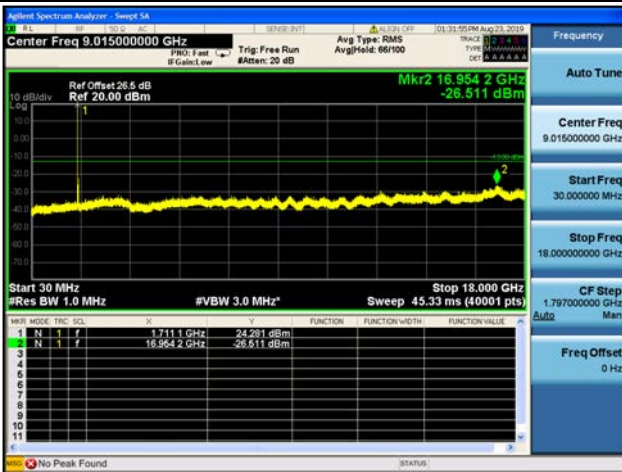

20MHz/64QAM/Low CH