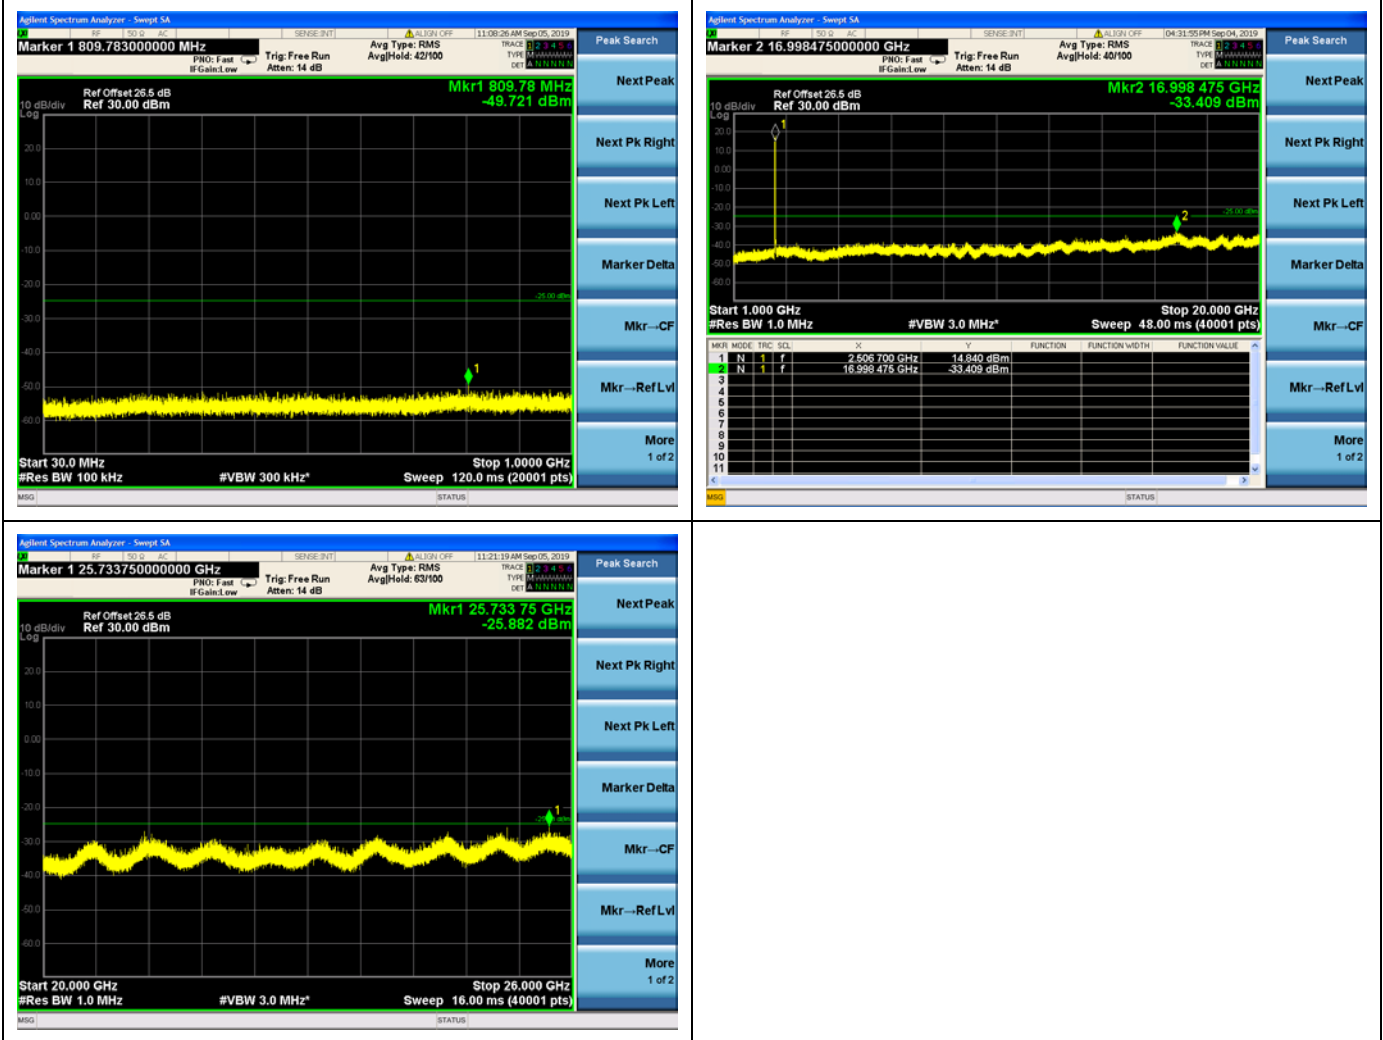

LTE Band 7 5MHz BWLow Channel

16QAM

LTE Band 7 5MHz BWLow Channel  
64QAM

LTE Band 7 5MHz BW Mid Channel

QPSK

LTE Band 7 5MHz BW Mid Channel

16QAM

LTE Band 7 5MHz BW Mid Channel  
64QAM

LTE Band 7 5MHz BW High Channel

QPSK

LTE Band 7 5MHz BW High Channel  
16QAM

LTE Band 7 5MHz BW High Channel  
64QAM

LTE Band 7 10MHz BWLow Channel

QPSK

LTE Band 7 10MHz BWLow Channel

16QAM

LTE Band 7 10MHz BWLow Channel  
64QAM