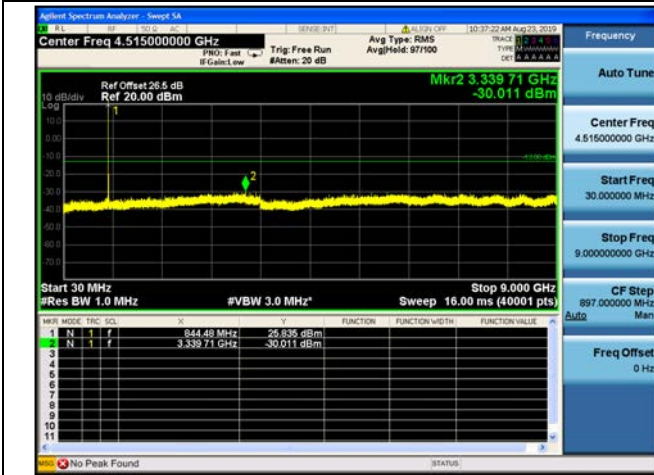

5MHz/QPSK/High CH