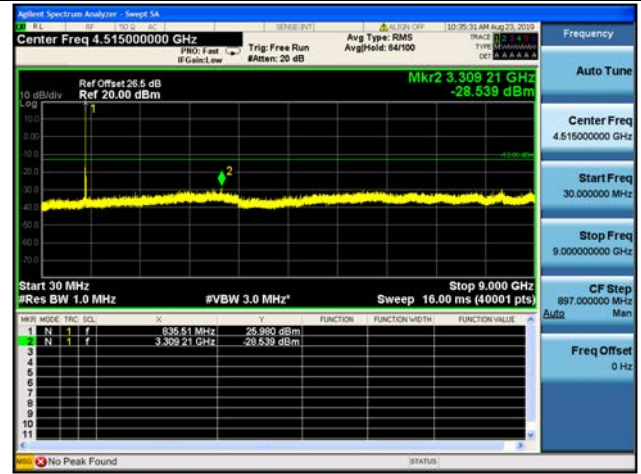

1.4MHz/QPSK/High CH

1.4MHz/16QAM/High CH

1.4MHz/64QAM/High CH

LTE Band 5 CSE

3MHz/QPSK/Low CH

3MHz/16QAM/Low CH

3MHz/64QAM/Low CH

3MHz/QPSK/Mid CH

3MHz/16QAM/Mid CH

3MHz/64QAM/Mid CH

LTE Band 5 CSE

5MHz/QPSK/Low CH

5MHz/16QAM/Low CH

5MHz/64QAM/Low CH

5MHz/QPSK/Mid CH

5MHz/16QAM/Mid CH