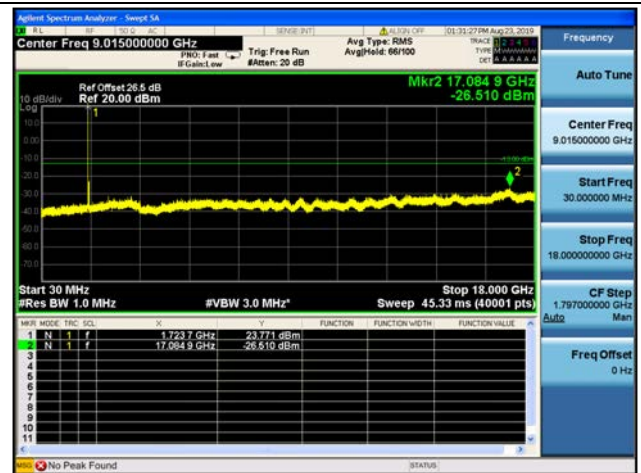

20MHz/QPSK/Low CH

20MHz/16QAM/Low CH

20MHz/64QAM/Low CH

20MHz/QPSK/Mid CH

20MHz/16QAM/Mid CH

20MHz/16QAM/Mid CH

20MHz/QPSK/High CH

20MHz/16QAM/High CH

20MHz/64QAM/High CH

LTE Band 5 CSE

1.4MHz/QPSK/Low CH

1.4MHz/16QAM/Low CH

1.4MHz/64QAM/Mid CH

1.4MHz/QPSK/Mid CH

1.4MHz/16QAM/Mid CH

1.4MHz/64QAM/Mid CH