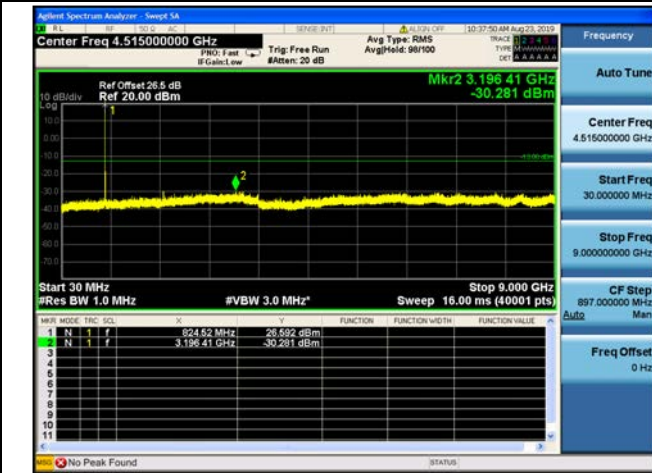

3MHz/16QAM/Mid CH

3MHz/64QAM/Mid CH

LTE Band 5 CSE

5MHz/QPSK/Low CH

5MHz/16QAM/Low CH

5MHz/64QAM/Low CH

5MHz/QPSK/Mid CH

5MHz/16QAM/Mid CH