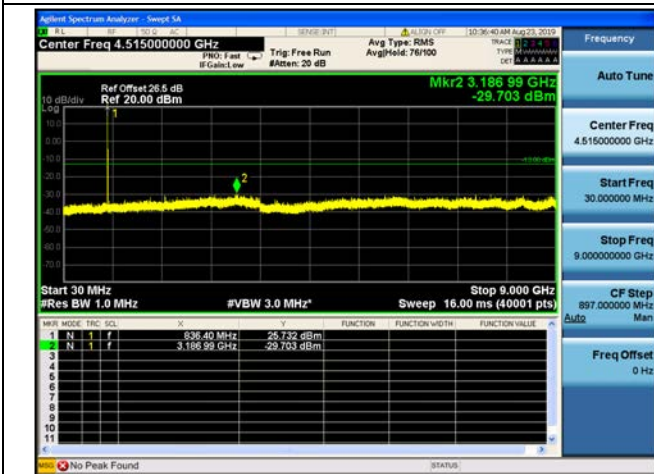

20MHz/64QAM/High CH

LTE Band 5 CSE

1.4MHz/QPSK/Low CH

1.4MHz/16QAM/Low CH

1.4MHz/64QAM/Mid CH

1.4MHz/QPSK/Mid CH

1.4MHz/16QAM/Mid CH

1.4MHz/64QAM/Mid CH

1.4MHz/QPSK/High CH

1.4MHz/16QAM/High CH

1.4MHz/64QAM/High CH

LTE Band 5 CSE

3MHz/QPSK/Low CH

3MHz/16QAM/Low CH

3MHz/64QAM/Low CH

3MHz/QPSK/Mid CH