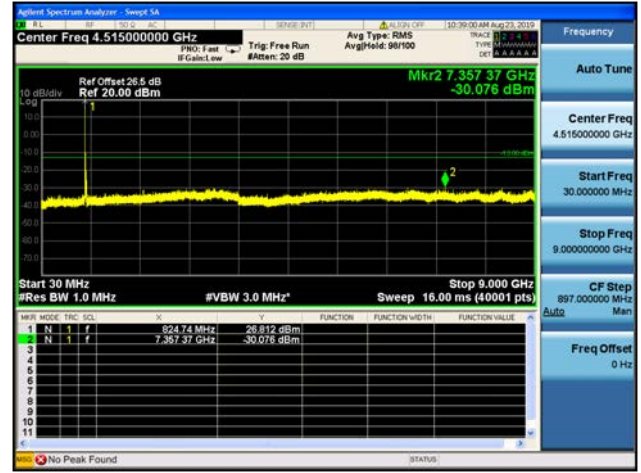

5MHz/64QAM/Mid CH

5MHz/QPSK/High CH

5MHz/16QAM/High CH

5MHz/64QAM/High CH

LTE Band 5 CSE

10MHz/QPSK/Low CH

10MHz/16QAM/Low CH

10MHz/64QAM/Low CH

10MHz/QPSK/Mid CH

10MHz/16QAM/Mid CH

10MHz/64QAM/Mid CH

10MHz/QPSK/High CH

10MHz/16QAM/High CH

10MHz/64QAM/High CH

LTE Band 7 5MHz BWLow Channel

QPSK