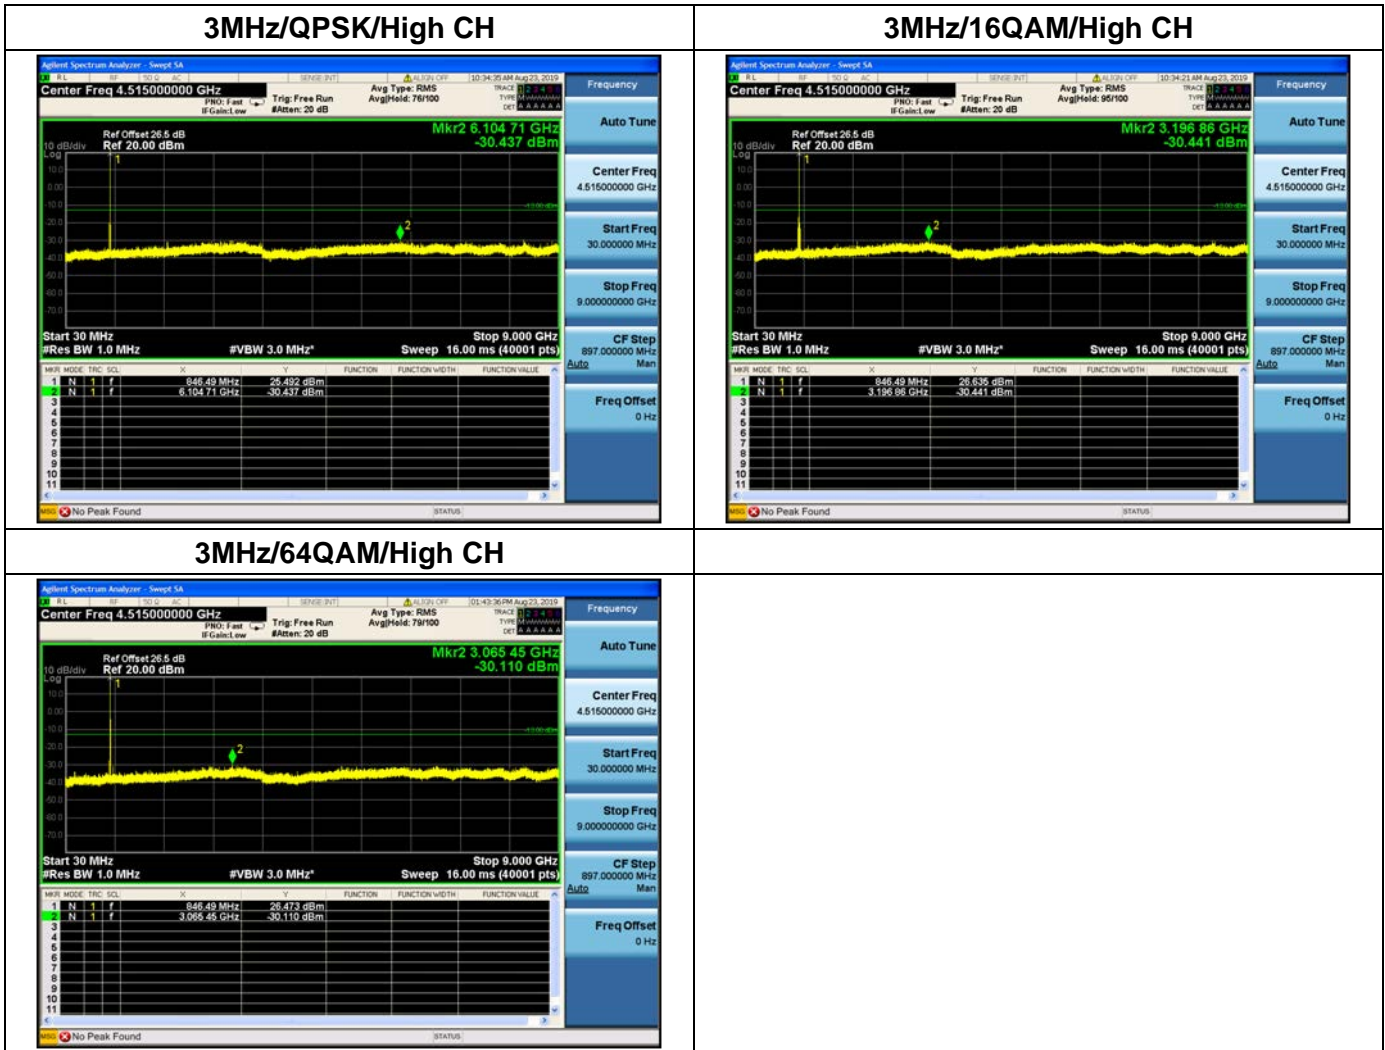

20MHz/64QAM/High CH

LTE Band 5 CSE

1.4MHz/QPSK/Low CH

1.4MHz/16QAM/Low CH

1.4MHz/64QAM/Mid CH

1.4MHz/QPSK/Mid CH

1.4MHz/16QAM/Mid CH

1.4MHz/64QAM/Mid CH

1.4MHz/QPSK/High CH

1.4MHz/16QAM/High CH

1.4MHz/64QAM/High CH

LTE Band 5 CSE

3MHz/QPSK/Low CH

3MHz/16QAM/Low CH

3MHz/64QAM/Low CH

3MHz/QPSK/Mid CH

3MHz/16QAM/Mid CH

3MHz/64QAM/Mid CH

LTE Band 5 CSE

5MHz/QPSK/Low CH

5MHz/16QAM/Low CH

5MHz/64QAM/Low CH

5MHz/QPSK/Mid CH

5MHz/16QAM/Mid CH

5MHz/64QAM/Mid CH

5MHz/QPSK/High CH

5MHz/16QAM/High CH

5MHz/64QAM/High CH

LTE Band 5 CSE

10MHz/QPSK/Low CH

10MHz/16QAM/Low CH

10MHz/64QAM/Low CH