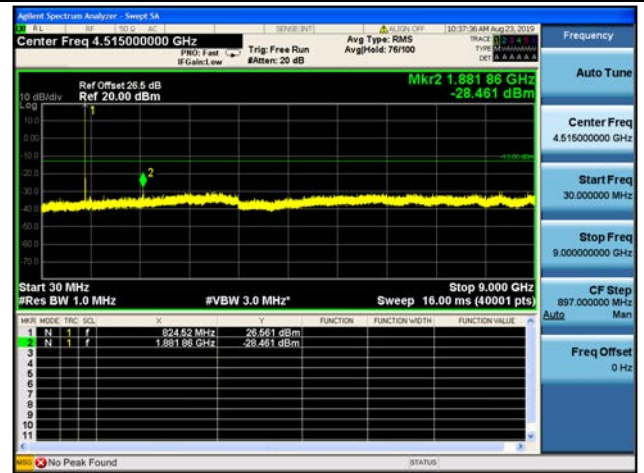

3MHz/16QAM/Mid CH

3MHz/64QAM/Mid CH

LTE Band 5 CSE

5MHz/QPSK/Low CH

5MHz/16QAM/Low CH

5MHz/64QAM/Low CH

5MHz/QPSK/Mid CH

5MHz/16QAM/Mid CH