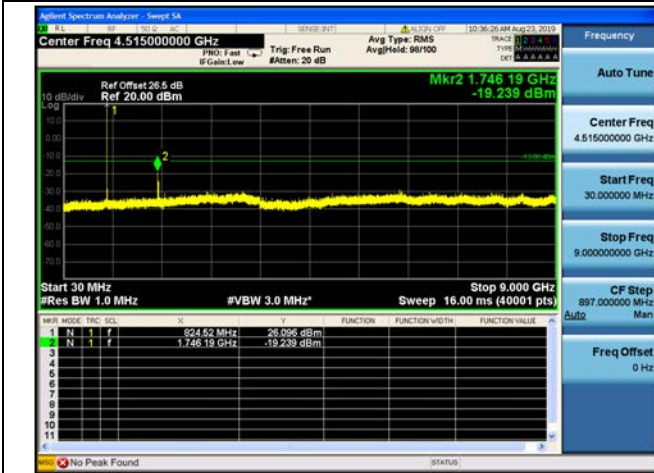

20MHz/QPSK/Low CH

20MHz/16QAM/Low CH

20MHz/64QAM/Low CH

20MHz/QPSK/Mid CH

20MHz/16QAM/Mid CH

20MHz/16QAM/Mid CH

20MHz/QPSK/High CH

20MHz/16QAM/High CH

20MHz/64QAM/High CH

LTE Band 5 CSE

1.4MHz/QPSK/Low CH

1.4MHz/16QAM/Low CH

1.4MHz/64QAM/Mid CH

1.4MHz/QPSK/Mid CH

1.4MHz/16QAM/Mid CH

1.4MHz/64QAM/Mid CH