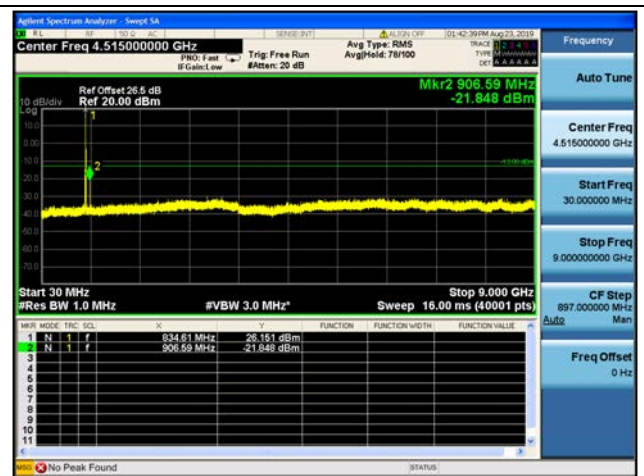

3MHz/16QAM/Mid CH

3MHz/64QAM/Mid CH

LTE Band 5 CSE

5MHz/QPSK/Low CH

5MHz/16QAM/Low CH

5MHz/64QAM/Low CH

5MHz/QPSK/Mid CH

5MHz/16QAM/Mid CH

5MHz/64QAM/Mid CH

5MHz/QPSK/High CH

5MHz/16QAM/High CH

5MHz/64QAM/High CH

LTE Band 5 CSE

10MHz/QPSK/Low CH

10MHz/16QAM/Low CH

10MHz/64QAM/Low CH