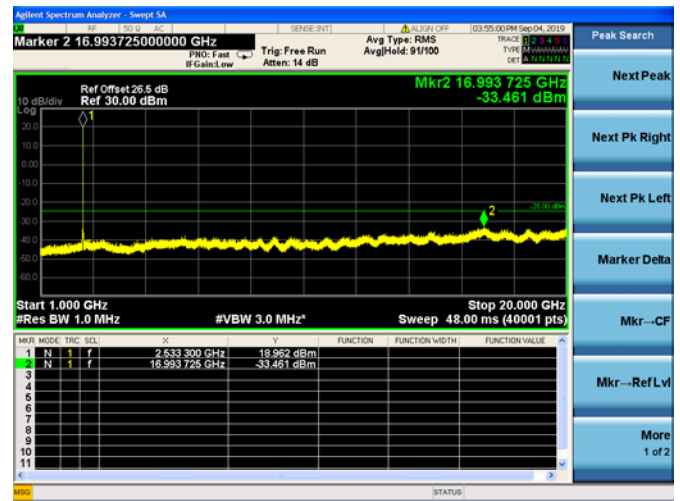

LTE Band 7 5MHz BWLow Channel

16QAM

LTE Band 7 5MHz BWLow Channel  
64QAM

LTE Band 7 5MHz BW Mid Channel

QPSK

LTE Band 7 5MHz BW Mid Channel

16QAM

LTE Band 7 5MHz BW Mid Channel  
64QAM

LTE Band 7 5MHz BW High Channel

QPSK

LTE Band 7 5MHz BW High Channel  
16QAM

LTE Band 7 5MHz BW High Channel  
64QAM

LTE Band 7 10MHz BWLow Channel

QPSK

LTE Band 7 10MHz BWLow Channel

16QAM