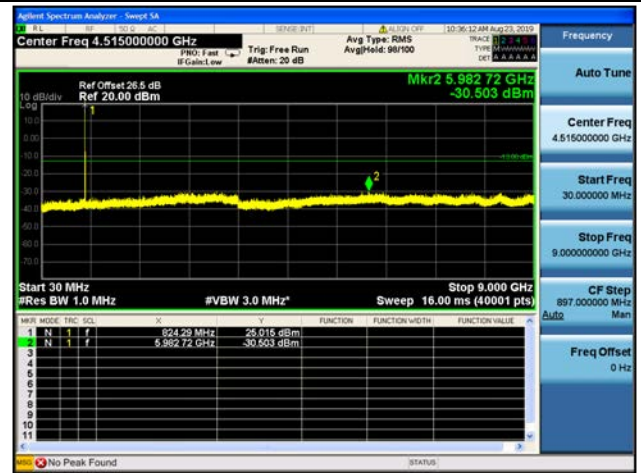

20MHz/64QAM/High CH

LTE Band 5 CSE

1.4MHz/QPSK/Low CH

1.4MHz/16QAM/Low CH

1.4MHz/64QAM/Mid CH

1.4MHz/QPSK/Mid CH

1.4MHz/16QAM/Mid CH

1.4MHz/64QAM/Mid CH

1.4MHz/QPSK/High CH

1.4MHz/16QAM/High CH

1.4MHz/64QAM/High CH

LTE Band 5 CSE

3MHz/QPSK/Low CH

3MHz/16QAM/Low CH

3MHz/64QAM/Low CH

3MHz/QPSK/Mid CH