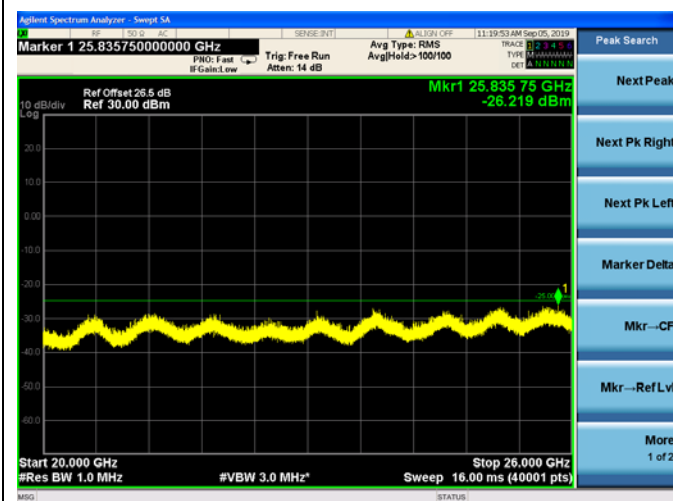

LTE Band 7 5MHz BWLow Channel

16QAM

LTE Band 7 5MHz BWLow Channel  
64QAM

LTE Band 7 5MHz BW Mid Channel

QPSK

LTE Band 7 5MHz BW Mid Channel

16QAM

LTE Band 7 5MHz BW Mid Channel  
64QAM