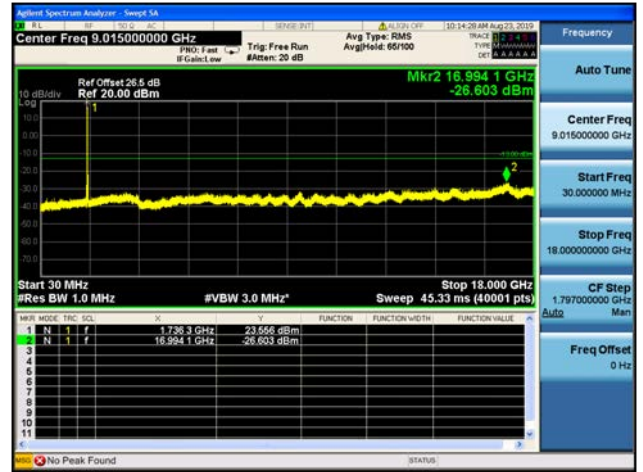

20MHz/QPSK/Low CH

20MHz/16QAM/Low CH

20MHz/64QAM/Low CH

20MHz/QPSK/Mid CH

20MHz/16QAM/Mid CH

20MHz/16QAM/Mid CH

20MHz/QPSK/High CH

20MHz/16QAM/High CH

20MHz/64QAM/High CH

LTE Band 5 CSE

1.4MHz/QPSK/Low CH

1.4MHz/16QAM/Low CH

1.4MHz/64QAM/Mid CH

1.4MHz/QPSK/Mid CH

1.4MHz/16QAM/Mid CH

1.4MHz/64QAM/Mid CH