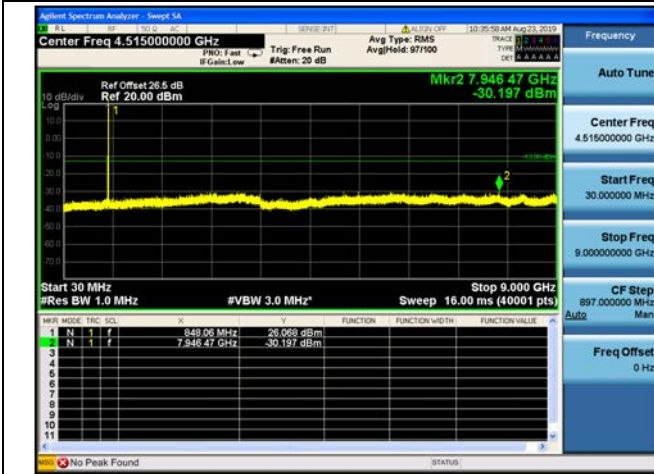

20MHz/64QAM/High CH

LTE Band 5 CSE

1.4MHz/QPSK/Low CH

1.4MHz/16QAM/Low CH

1.4MHz/64QAM/Mid CH

1.4MHz/QPSK/Mid CH

1.4MHz/16QAM/Mid CH

1.4MHz/64QAM/Mid CH

1.4MHz/QPSK/High CH

1.4MHz/16QAM/High CH

1.4MHz/64QAM/High CH

LTE Band 5 CSE

3MHz/QPSK/Low CH

3MHz/16QAM/Low CH

3MHz/64QAM/Low CH

3MHz/QPSK/Mid CH