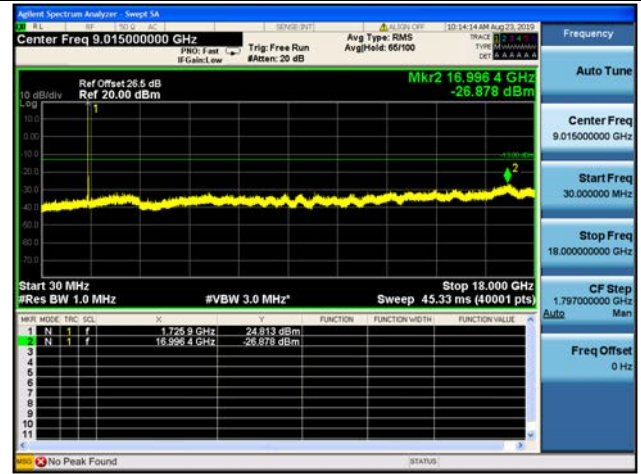

10MHz/16QAM/Mid CH

10MHz/64QAM/Mid CH

10MHz/QPSK/High CH

10MHz/16QAM/High CH

10MHz/64QAM/High CH

LTE Band 4 CSE

15MHz/QPSK/Low CH

15MHz/16QAM/Low CH

15MHz/64QAM/Low CH

15MHz/QPSK/Mid CH

15MHz/16QAM/Mid CH

15MHz/64QAM/Mid CH

15MHz/QPSK/High CH

15MHz/16QAM/High CH

15MHz/64QAM/High CH

LTE Band 4 CSE