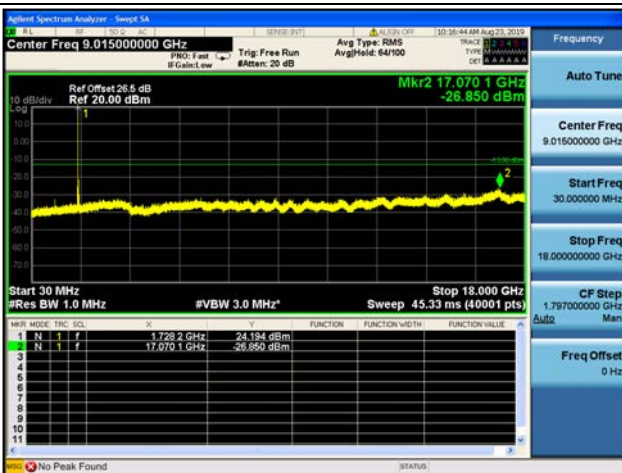

5MHz/QPSK/High CH

5MHz/16QAM/High CH

5MHz/64QAM/High CH

LTE Band 4 CSE

10MHz/QPSK/Low CH

10MHz/16QAM/Low CH

10MHz/64QAM/Low CH

10MHz/QPSK/Mid CH

10MHz/16QAM/Mid CH

10MHz/64QAM/Mid CH

10MHz/QPSK/High CH

10MHz/16QAM/High CH

10MHz/64QAM/High CH

LTE Band 4 CSE

15MHz/QPSK/Low CH

15MHz/16QAM/Low CH