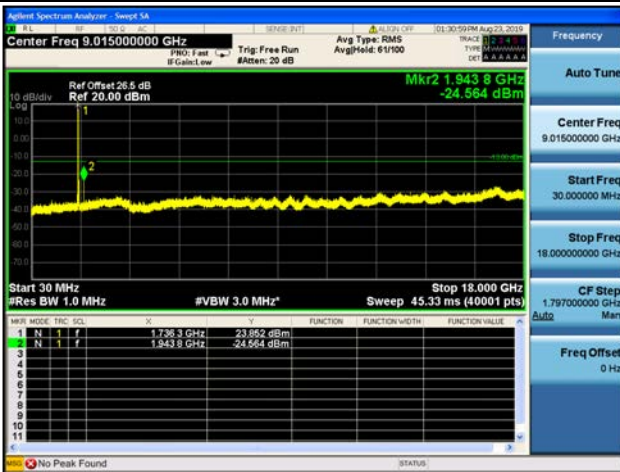

20MHz/QPSK/Low CH

20MHz/16QAM/Low CH

20MHz/64QAM/Low CH

20MHz/QPSK/Mid CH

20MHz/16QAM/Mid CH

20MHz/16QAM/Mid CH

20MHz/QPSK/High CH

20MHz/16QAM/High CH

20MHz/64QAM/High CH

LTE Band 5 CSE

1.4MHz/QPSK/Low CH

1.4MHz/16QAM/Low CH

1.4MHz/64QAM/Mid CH

1.4MHz/QPSK/Mid CH

1.4MHz/16QAM/Mid CH

1.4MHz/64QAM/Mid CH