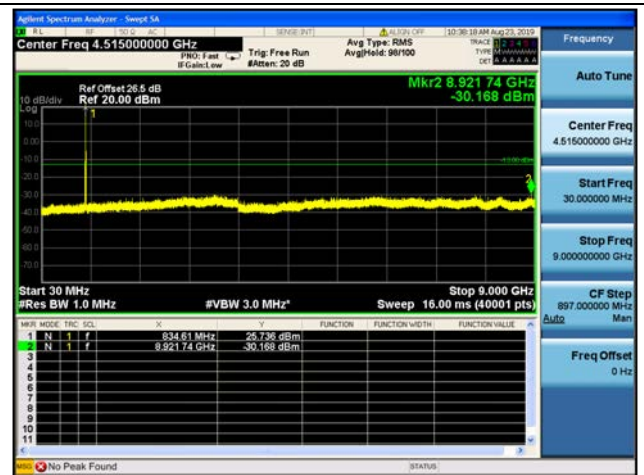

3MHz/16QAM/Mid CH

3MHz/64QAM/Mid CH

LTE Band 5 CSE

5MHz/QPSK/Low CH

5MHz/16QAM/Low CH

5MHz/64QAM/Low CH

5MHz/QPSK/Mid CH

5MHz/16QAM/Mid CH