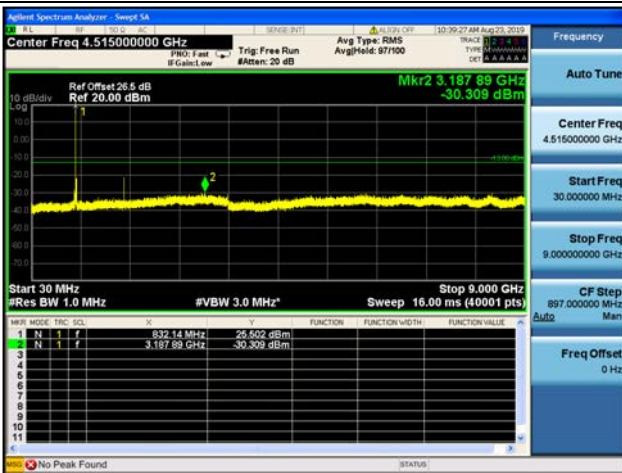

5MHz/64QAM/Mid CH

5MHz/QPSK/High CH

5MHz/16QAM/High CH

5MHz/64QAM/High CH

LTE Band 5 CSE

10MHz/QPSK/Low CH

10MHz/16QAM/Low CH

10MHz/64QAM/Low CH

10MHz/QPSK/Mid CH

10MHz/16QAM/Mid CH

10MHz/64QAM/Mid CH

10MHz/QPSK/High CH

10MHz/16QAM/High CH

10MHz/64QAM/High CH

LTE Band 7 5MHz BWLow Channel

QPSK