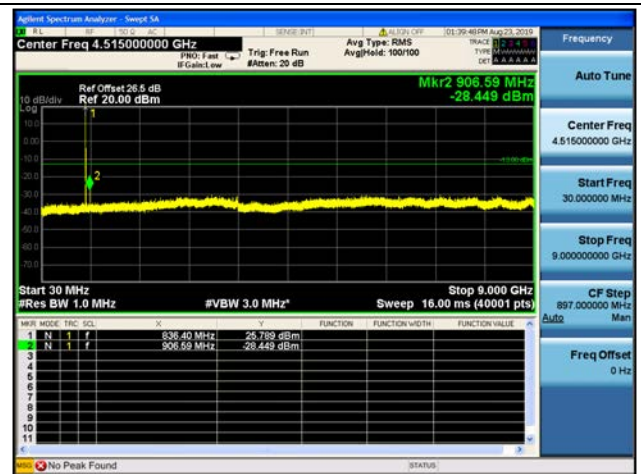

20MHz/64QAM/High CH

LTE Band 5 CSE

1.4MHz/QPSK/Low CH

1.4MHz/16QAM/Low CH

1.4MHz/64QAM/Mid CH

1.4MHz/QPSK/Mid CH

1.4MHz/16QAM/Mid CH

1.4MHz/64QAM/Mid CH

1.4MHz/QPSK/High CH

1.4MHz/16QAM/High CH

1.4MHz/64QAM/High CH

LTE Band 5 CSE

3MHz/QPSK/Low CH

3MHz/16QAM/Low CH

3MHz/64QAM/Low CH

3MHz/QPSK/Mid CH