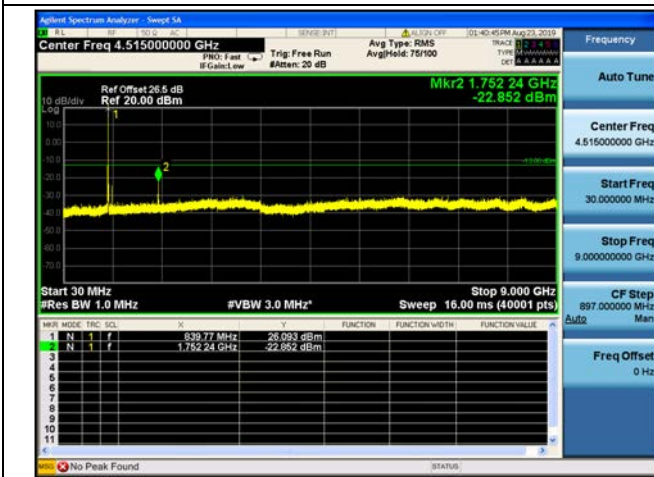

10MHz/QPSK/Mid CH

10MHz/16QAM/Mid CH

10MHz/64QAM/Mid CH

10MHz/QPSK/High CH

10MHz/16QAM/High CH

10MHz/64QAM/High CH

LTE Band 7 5MHz BWLow Channel

QPSK