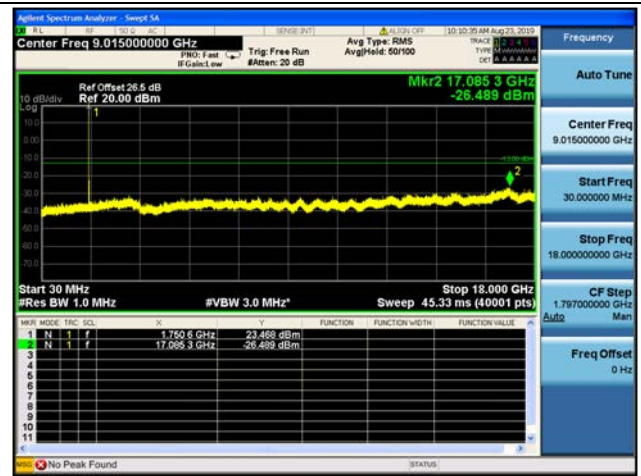

5MHz/QPSK/High CH

5MHz/16QAM/High CH

5MHz/64QAM/High CH

LTE Band 4 CSE

10MHz/QPSK/Low CH

10MHz/16QAM/Low CH

10MHz/64QAM/Low CH

10MHz/QPSK/Mid CH

10MHz/16QAM/Mid CH

10MHz/64QAM/Mid CH

10MHz/QPSK/High CH

10MHz/16QAM/High CH

10MHz/64QAM/High CH

LTE Band 4 CSE

15MHz/QPSK/Low CH

15MHz/16QAM/Low CH