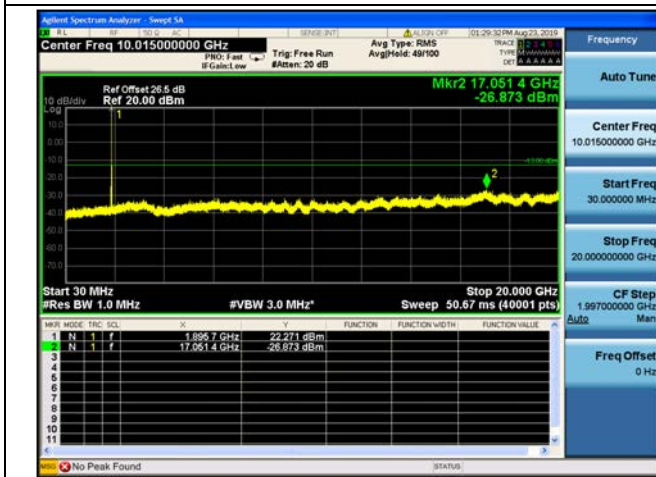

15MHz/64QAM/Low CH

15MHz/QPSK/Mid CH

15MHz/16QAM/Mid CH

15MHz/64QAM/Mid CH

15MHz/QPSK/High CH

15MHz/16QAM/High CH

15MHz/64QAM/High CH

LTE Band 4 CSE