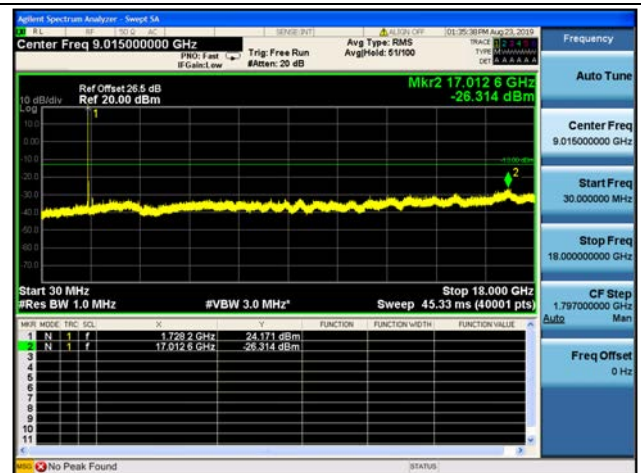

5MHz/QPSK/High CH

5MHz/16QAM/High CH

5MHz/64QAM/High CH

LTE Band 4 CSE

10MHz/QPSK/Low CH

10MHz/16QAM/Low CH

10MHz/64QAM/Low CH

10MHz/QPSK/Mid CH

10MHz/16QAM/Mid CH

10MHz/64QAM/Mid CH

10MHz/QPSK/High CH

10MHz/16QAM/High CH

10MHz/64QAM/High CH

LTE Band 4 CSE

15MHz/QPSK/Low CH

15MHz/16QAM/Low CH