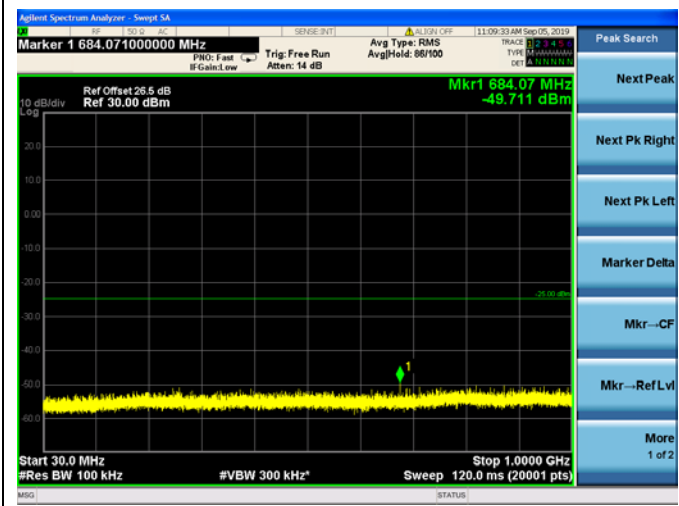

LTE Band 7 5MHz BW High Channel
16QAM