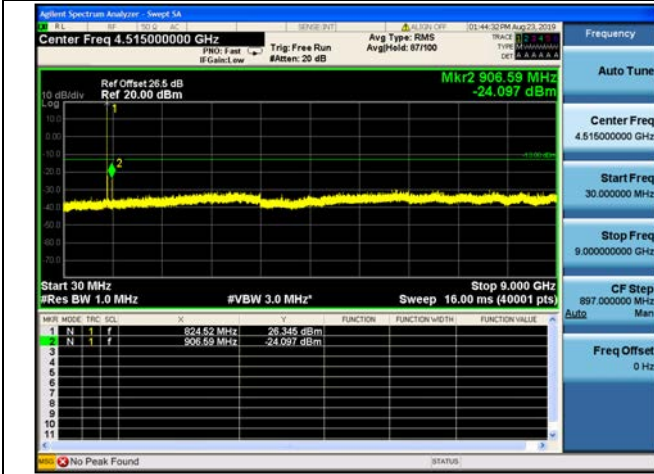

1.4MHz/QPSK/High CH

1.4MHz/16QAM/High CH

1.4MHz/64QAM/High CH

LTE Band 5 CSE

3MHz/QPSK/Low CH

3MHz/16QAM/Low CH

3MHz/64QAM/Low CH

3MHz/QPSK/Mid CH