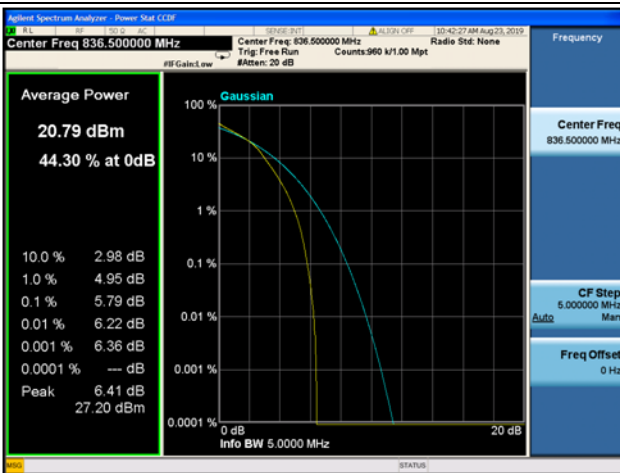

3MHz/QPSK / LCH

3MHz/16QAM / LCH

3MHz/ 64QAM / LCH

3MHz/ QPSK / MCH

3MHz/16QAM / MCH

3MHz/ 64QAM / MCH

3MHz/ QPSK / HCH

3MHz/16QAM / HCH

3MHz/ 64QAM / HCH

REPORT No.: SZ19080162W02

LTE Band 5 Peak-to-Average Radio

5MHz/QPSK / LCH

5MHz/16QAM / LCH

5MHz/ 64QAM / LCH

5MHz/ QPSK / MCH

5MHz/16QAM / MCH