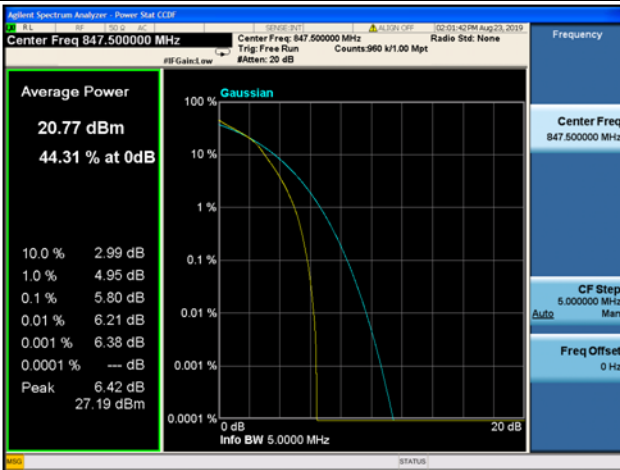

1.4MHz/ 64QAM / LCH

1.4MHz/ QPSK / MCH

1.4MHz/16QAM / MCH

1.4MHz/ 64QAM / MCH

1.4MHz/ QPSK / HCH

1.4MHz/16QAM / HCH

1.4MHz/ 64QAM / HCH

LTE Band 5 Peak-to-Average Radio

3MHz/QPSK / LCH

3MHz/16QAM / LCH

3MHz/ 64QAM / LCH

3MHz/ QPSK / MCH

3MHz/16QAM / MCH

3MHz/ 64QAM / MCH

3MHz/ QPSK / HCH

3MHz/16QAM / HCH

3MHz/ 64QAM / HCH

REPORT No.: SZ19080162W02

LTE Band 5 Peak-to-Average Radio

5MHz/QPSK / LCH

5MHz/16QAM / LCH

5MHz/ 64QAM / LCH

5MHz/ QPSK / MCH

5MHz/16QAM / MCH