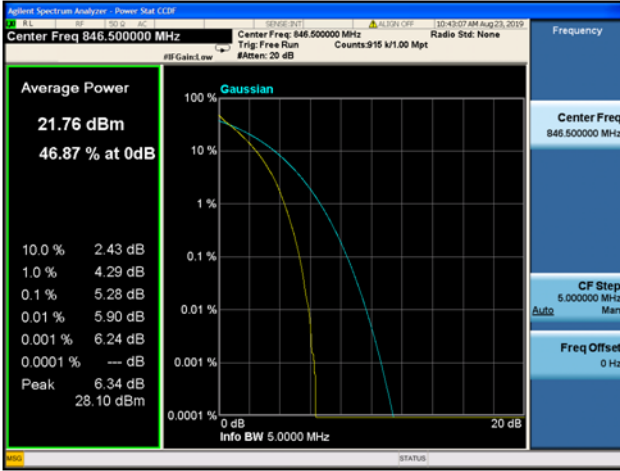

5MHz/ QPSK / HCH