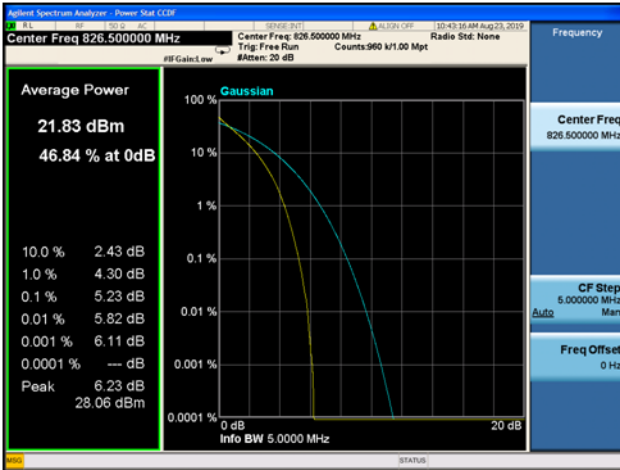

3MHz/ 64QAM / HCH

REPORT No.: SZ19080162W02

LTE Band 5 Peak-to-Average Radio

5MHz/QPSK / LCH

5MHz/16QAM / LCH

5MHz/ 64QAM / LCH

5MHz/ QPSK / MCH

5MHz/16QAM / MCH