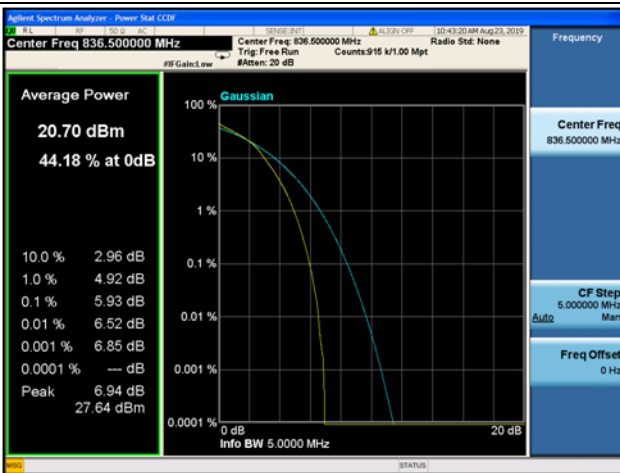

3MHz/ 64QAM / HCH

REPORT No.: SZ19080162W02

LTE Band 5 Peak-to-Average Radio

5MHz/QPSK / LCH

5MHz/16QAM / LCH

5MHz/ 64QAM / LCH

5MHz/ QPSK / MCH

5MHz/16QAM / MCH