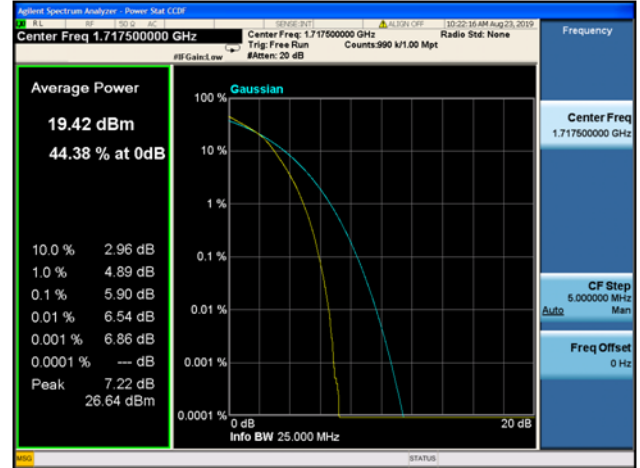

LTE Band 4 Peak-to-Average Radio

10MHz/QPSK / LCH

10MHz/16QAM / LCH

10MHz/ 64QAM / LCH

10MHz/ QPSK / MCH

10MHz/16QAM / MCH

10MHz/ 64QAM / MCH

LTE Band 4 Peak-to-Average Radio

15MHz/QPSK / LCH

15MHz/16QAM / LCH

15MHz/ 64QAM / LCH

15MHz/ QPSK / MCH

15MHz/16QAM / MCH

15MHz/ 64QAM / MCH

LTE Band 4 Peak-to-Average Radio

20MHz/QPSK / LCH