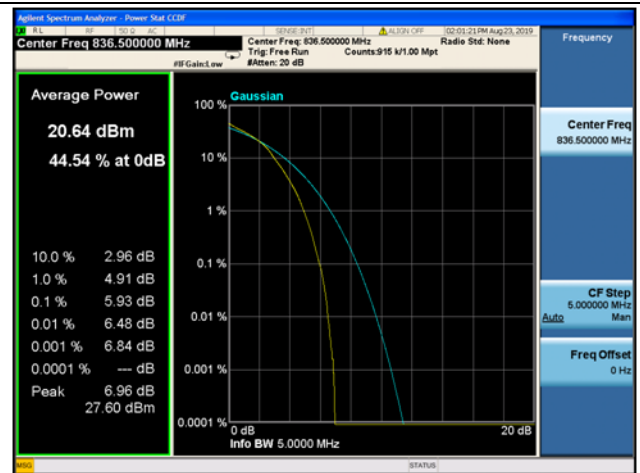

5MHz/ 64QAM / MCH