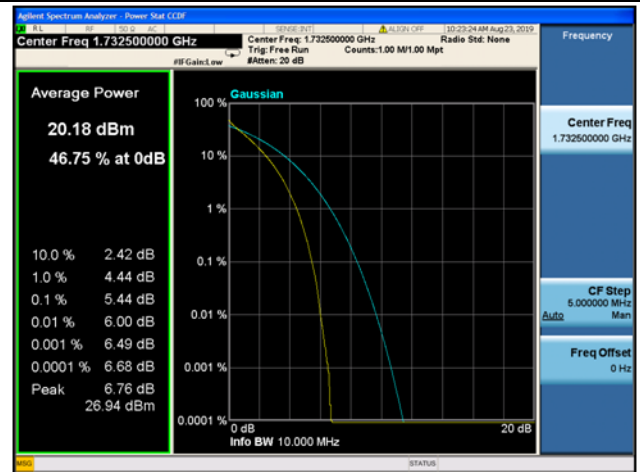

LTE Band 4 Peak-to-Average Radio

10MHz/QPSK / LCH

10MHz/16QAM / LCH

10MHz/ 64QAM / LCH

10MHz/ QPSK / MCH

10MHz/16QAM / MCH

10MHz/ 64QAM / MCH

LTE Band 4 Peak-to-Average Radio

15MHz/QPSK / LCH

15MHz/16QAM / LCH

15MHz/ 64QAM / LCH

15MHz/ QPSK / MCH

15MHz/16QAM / MCH

15MHz/ 64QAM / MCH

LTE Band 4 Peak-to-Average Radio

20MHz/QPSK / LCH