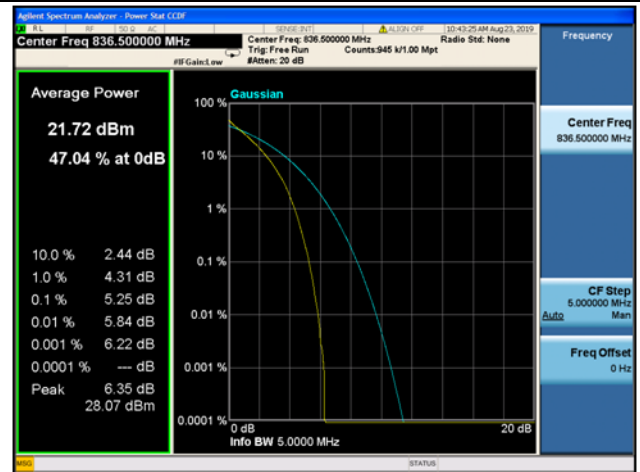

3MHz/ 64QAM / HCH

REPORT No.: SZ19080162W02

LTE Band 5 Peak-to-Average Radio

5MHz/QPSK / LCH

5MHz/16QAM / LCH

5MHz/ 64QAM / LCH

5MHz/ QPSK / MCH

5MHz/16QAM / MCH