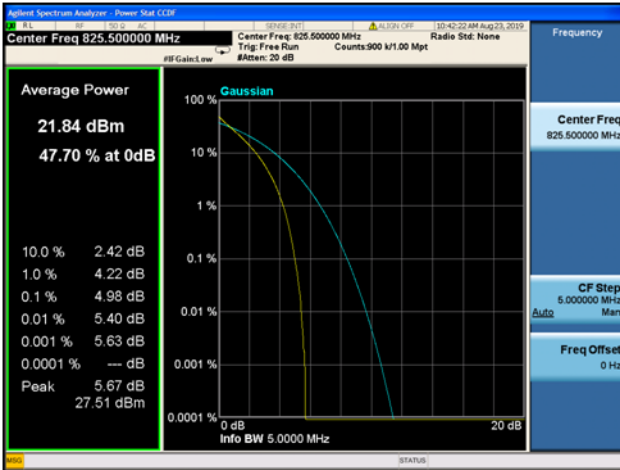

LTE Band 5 Peak-to-Average Radio

3MHz/QPSK / LCH