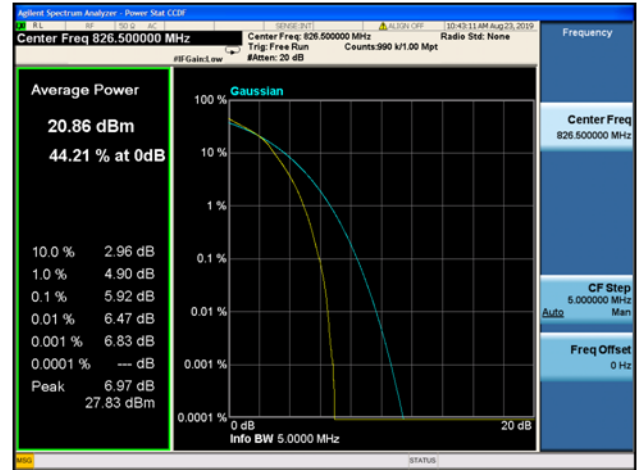

3MHz/ 64QAM / HCH

REPORT No.: SZ19080162W02

LTE Band 5 Peak-to-Average Radio

5MHz/QPSK / LCH

5MHz/16QAM / LCH

5MHz/ 64QAM / LCH

5MHz/ QPSK / MCH

5MHz/16QAM / MCH