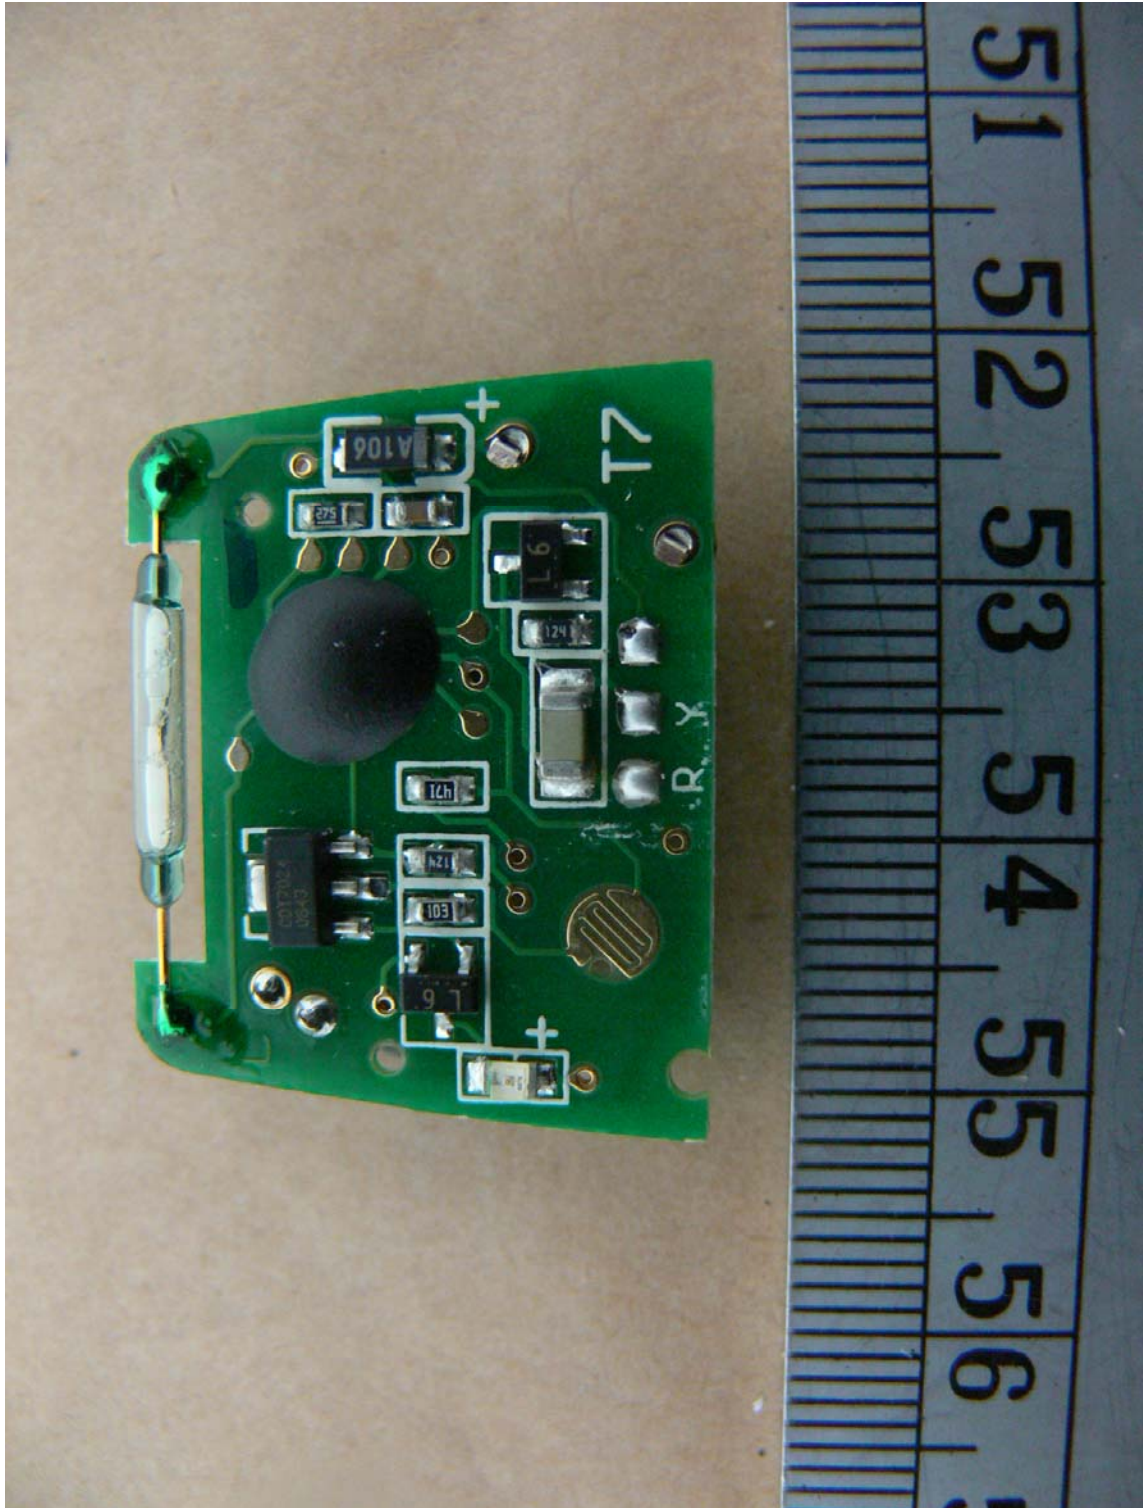

Registration number: W6M21306-13254-C-1

FCC ID: ZL7SENSOR01

Internal Photos

Worldwide Testing Services(Taiwan) Co., Ltd.

Registration number: W6M21306-13254-C-1
FCC ID: ZL7SENSOR01

Registration number: W6M21306-13254-C-1
FCC ID: ZL7SENSOR01

Worldwide Testing Services(Taiwan) Co., Ltd.

Registration number: W6M21306-13254-C-1
FCC ID: ZL7SENSOR01

Registration number: W6M21306-13254-C-1
FCC ID: ZL7SENSOR01