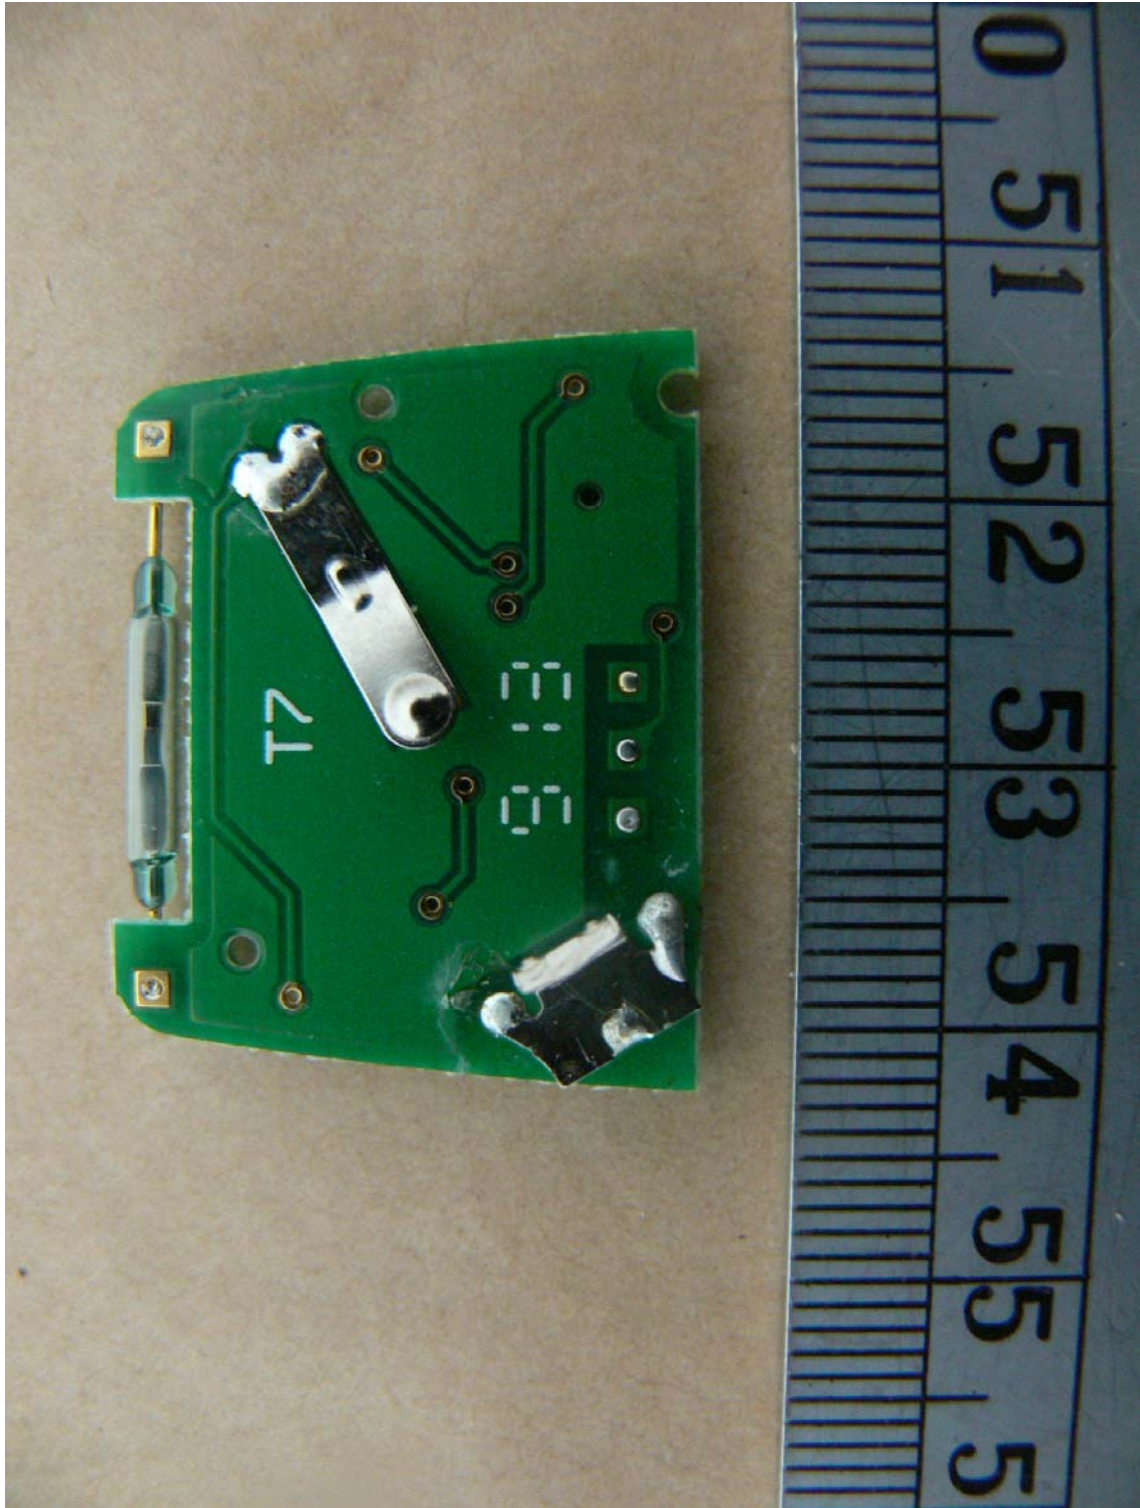

Registration number: W6M21306-13254-C-1

FCC ID: ZL7SENSOR01

Internal Photos

Worldwide Testing Services(Taiwan) Co., Ltd.

Registration number: W6M21306-13254-C-1
FCC ID: ZL7SENSOR01

Registration number: W6M21306-13254-C-1
FCC ID: ZL7SENSOR01

Worldwide Testing Services(Taiwan) Co., Ltd.

Registration number: W6M21306-13254-C-1
FCC ID: ZL7SENSOR01

Registration number: W6M21306-13254-C-1
FCC ID: ZL7SENSOR01