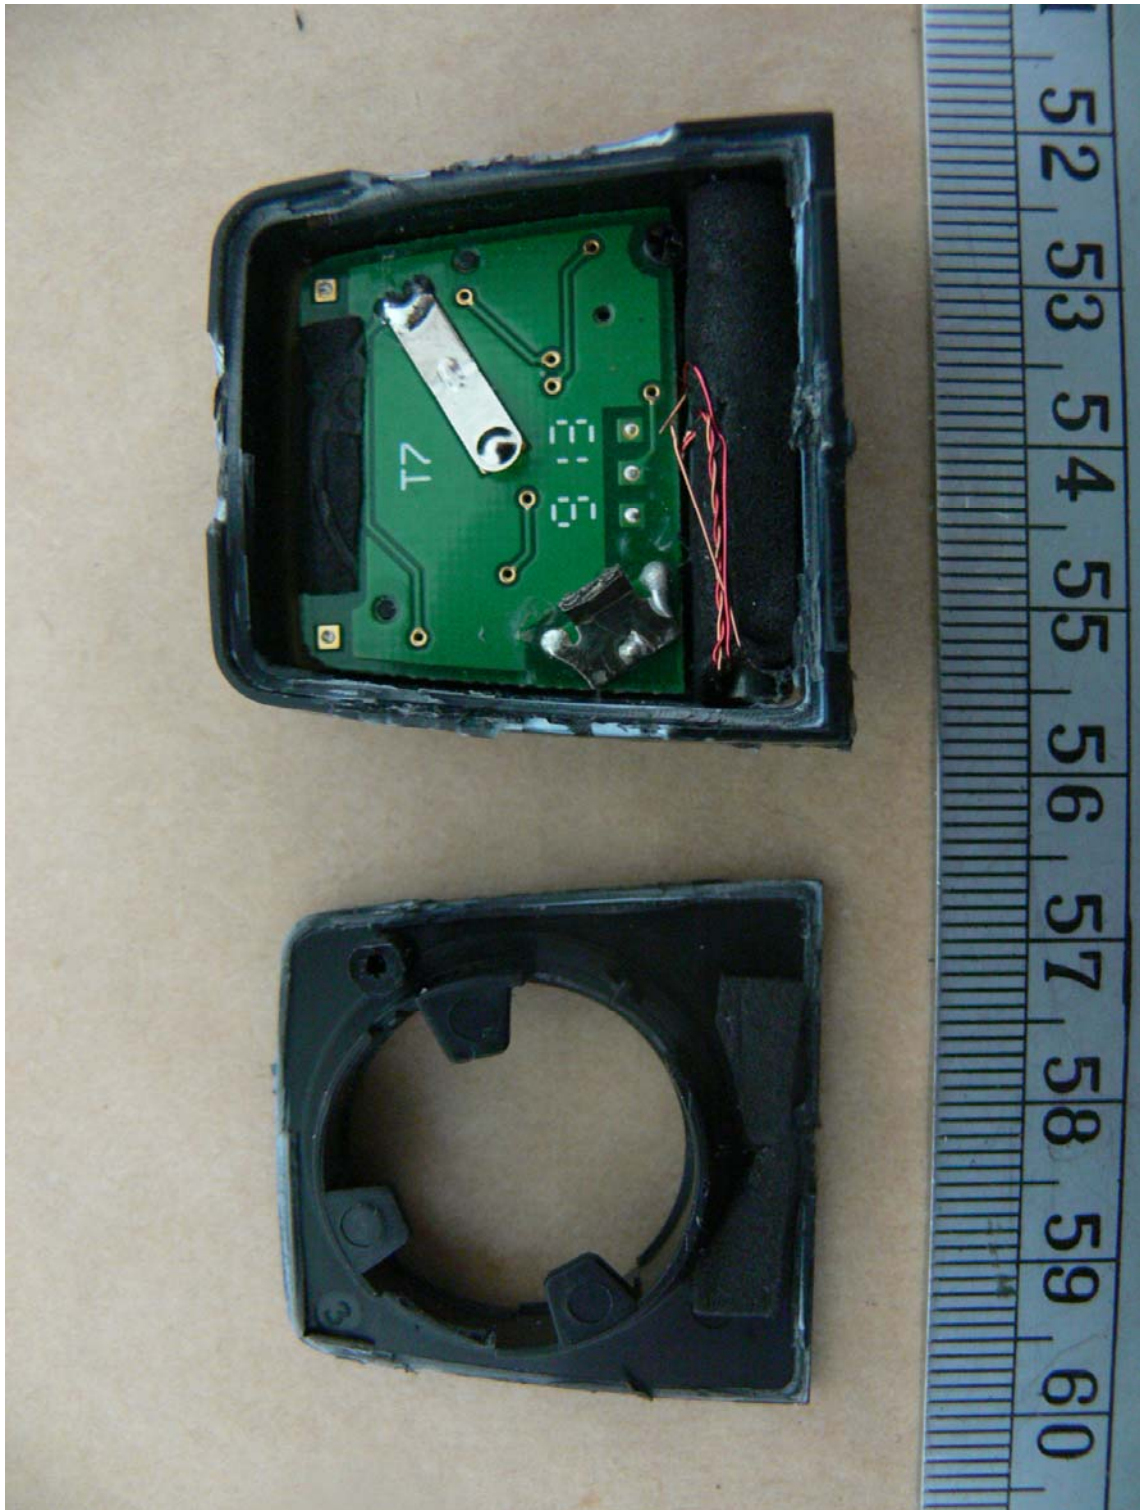

Registration number: W6M21306-13254-C-1

FCC ID: ZL7SENSOR01

Internal Photos

Worldwide Testing Services(Taiwan) Co., Ltd.

Registration number: W6M21306-13254-C-1
FCC ID: ZL7SENSOR01

Registration number: W6M21306-13254-C-1
FCC ID: ZL7SENSOR01

Worldwide Testing Services(Taiwan) Co., Ltd.

Registration number: W6M21306-13254-C-1
FCC ID: ZL7SENSOR01

Registration number: W6M21306-13254-C-1
FCC ID: ZL7SENSOR01