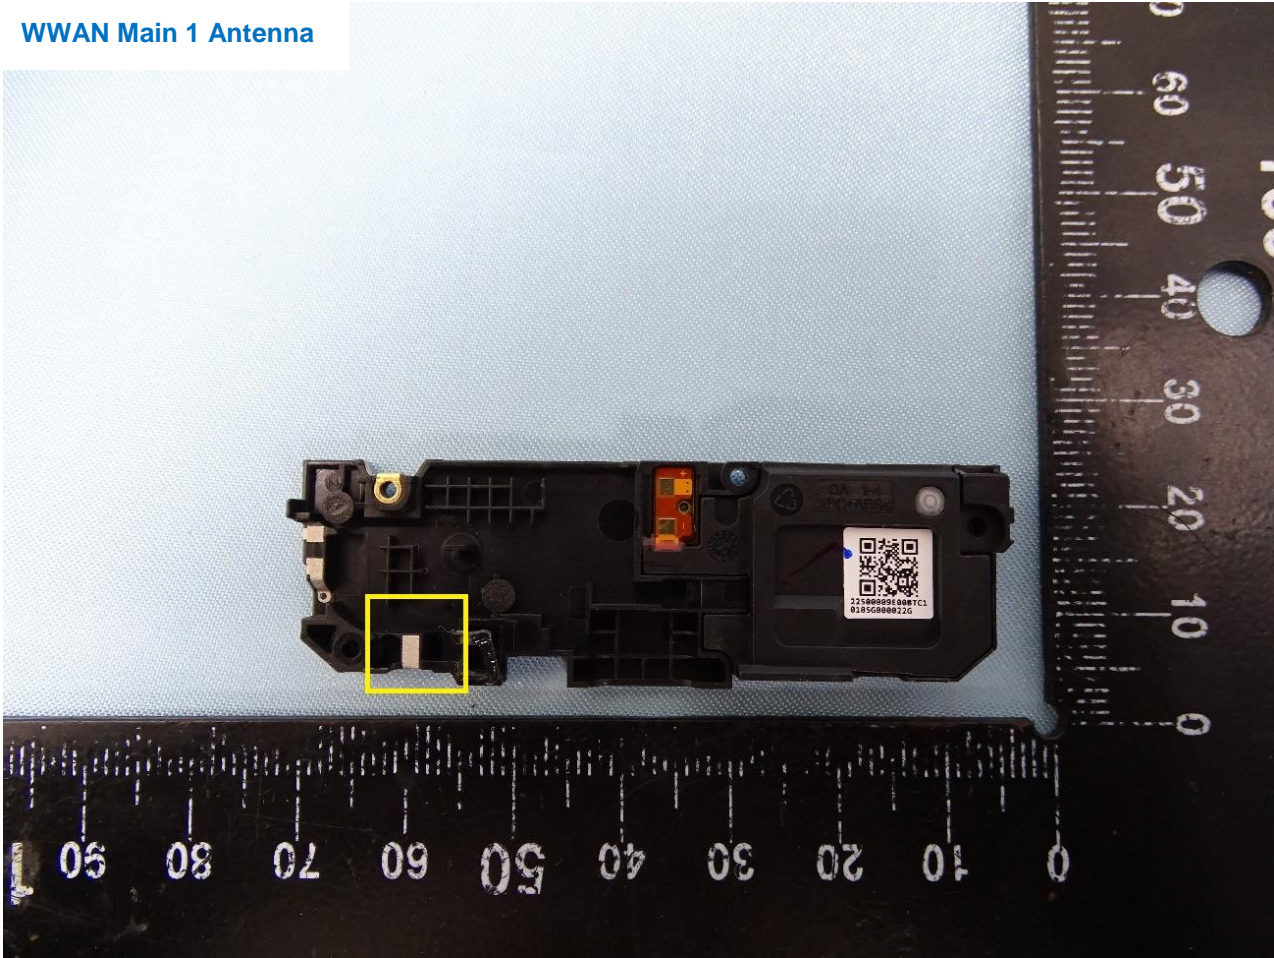

Brand Name: CAT / Model Name: S62 Pro

Brand Name: CAT / Model Name: S62 Pro

Brand Name: CAT / Model Name: S62 Pro

Brand Name: CAT / Model Name: S62 Pro

WWAN Main 1 Antenna

Brand Name: CAT / Model Name: S62 Pro