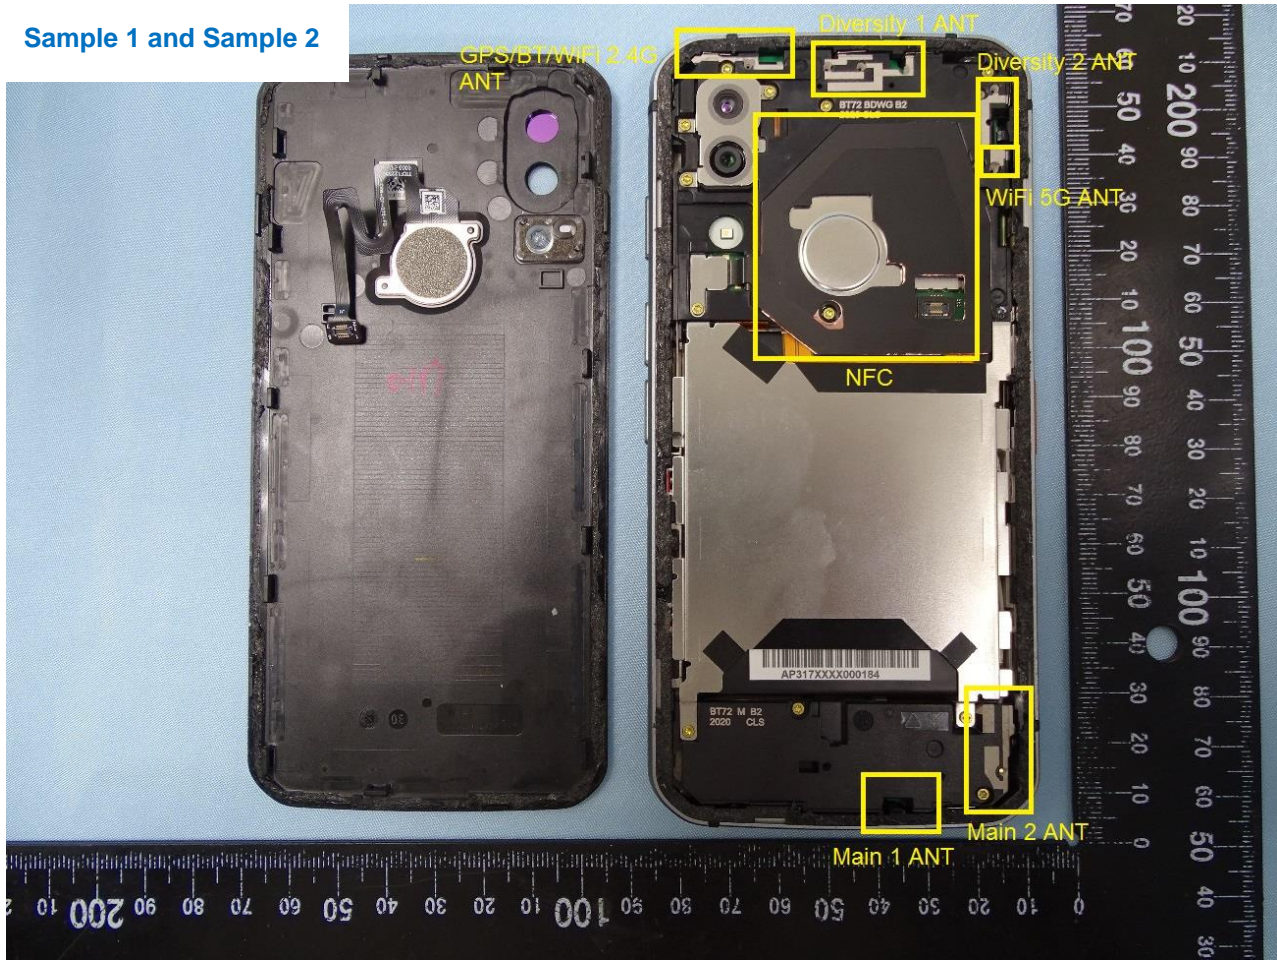

### 3. Internal Photograph of EUT

Brand Name: CAT / Model Name: S62 Pro

Sample 1 and Sample 2

**Brand Name: CAT / Model Name: S62 Pro**

**Sample 2**

**Brand Name: CAT / Model Name: S62 Pro**

**Sample 1**

Brand Name: CAT / Model Name: S62 Pro