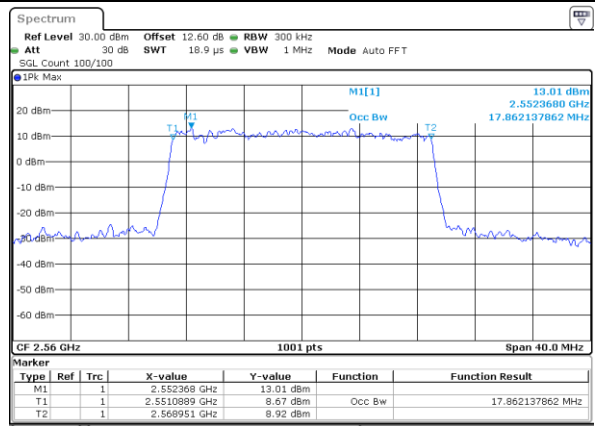

Date: 24.MAY.2020 11:43:04

Middle Channel / 15MHz / 16QAM

Date: 24.MAY.2020 11:43:46

Highest Channel / 15MHz / QPSK

Date: 24.MAY.2020 11:45:58

Highest Channel / 15MHz / 16QAM

Date: 24.MAY.2020 11:46:10

LTE Band 7

Lowest Channel / 20MHz / QPSK

Date: 24.MAY.2020 12:00:07

Lowest Channel / 20MHz / 16QAM

Date: 24.MAY.2020 12:00:19

Middle Channel / 20MHz / QPSK

Date: 24.MAY.2020 12:06:06

Middle Channel / 20MHz / 16QAM

Date: 24.MAY.2020 12:06:48

Highest Channel / 20MHz / QPSK

Date: 24.MAY.2020 12:09:01

Highest Channel / 20MHz / 16QAM

Date: 24.MAY.2020 12:09:13

LTE Band 7

Lowest Channel / 5MHz / 64QAM

Date: 24.MAY.2020 11:06:17

Lowest Channel / 10MHz / 64QAM