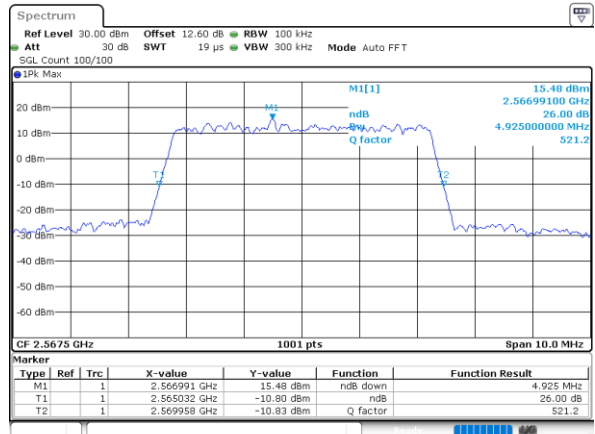

Highest Channel / 5MHz / 16QAM

Date: 24.MAY.2020 11:00:24