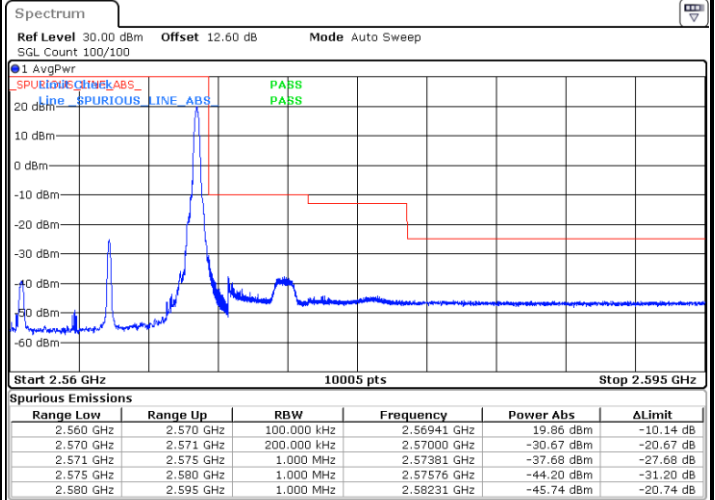

Date: 24.MAY.2020 11:12:57

LTE Band 7 / 10MHz / QPSK

Lowest Band Edge / 1 RB

Highest Band Edge / 1 RB

Date: 24.MAY.2020 11:15:36

Date: 24.MAY.2020 11:24:29

Lowest Band Edge / Full RB

Highest Band Edge / Full RB

Date: 24.MAY.2020 11:17:37

Date: 24.MAY.2020 11:26:30

LTE Band 7 / 10MHz / 16QAM

LTE Band 7 / 10MHz / 64QAM

Lowest Band Edge / 1 RB

Date: 24.MAY.2020 11:30:34

Highest Band Edge / 1 RB

Date: 24.MAY.2020 11:35:01

Lowest Band Edge / Full RB

Date: 24.MAY.2020 11:31:35

Highest Band Edge / Full RB

Date: 24.MAY.2020 11:36:01

LTE Band 7 / 15MHz / QPSK

Lowest Band Edge / 1 RB

Highest Band Edge / 1 RB

Date: 24.MAY.2020 11:38:40

Date: 24.MAY.2020 11:47:34

Lowest Band Edge / Full RB

Highest Band Edge / Full RB

Date: 24.MAY.2020 11:40:42

Date: 24.MAY.2020 11:49:35

LTE Band 7 / 15MHz / 16QAM

Lowest Band Edge / 1 RB

Date: 24.MAY.2020 11:39:41