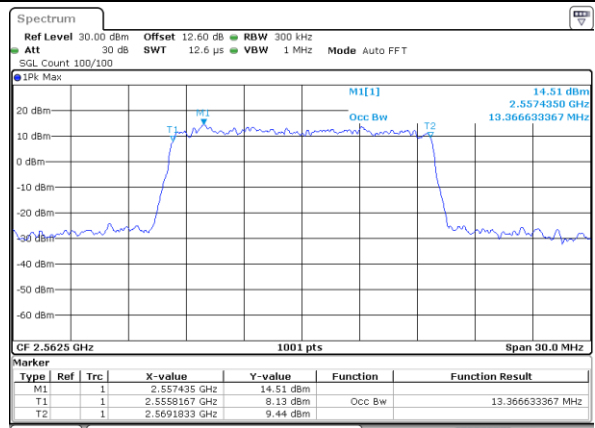

Highest Channel / 10MHz / 16QAM

Date: 24.MAY.2020 11:23:04

LTE Band 7

Lowest Channel / 15MHz / QPSK

Date: 24.MAY.2020 11:37:03

Lowest Channel / 15MHz / 16QAM

Date: 24.MAY.2020 11:37:15

Middle Channel / 15MHz / QPSK

Date: 24.MAY.2020 11:43:04

Middle Channel / 15MHz / 16QAM

Date: 24.MAY.2020 11:43:46

Highest Channel / 15MHz / QPSK

Date: 24.MAY.2020 11:45:58

Highest Channel / 15MHz / 16QAM

Date: 24.MAY.2020 11:46:10

LTE Band 7