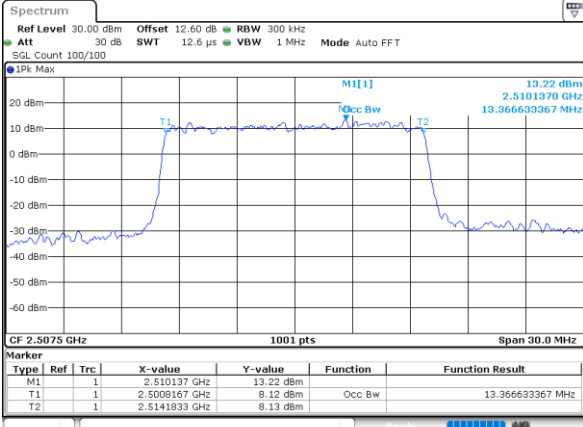

Highest Channel / 20MHz / QPSK

Date: 24.MAY.2020 12:09:01

Highest Channel / 20MHz / 16QAM

Date: 24.MAY.2020 12:09:13

LTE Band 7

Lowest Channel / 5MHz / 64QAM

Date: 24.MAY.2020 11:06:17

Lowest Channel / 10MHz / 64QAM

Date: 24.MAY.2020 11:29:22

Middle Channel / 5MHz / 64QAM

Date: 24.MAY.2020 11:09:32

Middle Channel / 10MHz / 64QAM

Date: 24.MAY.2020 11:32:36

Highest Channel / 5MHz / 64QAM

Date: 24.MAY.2020 11:10:45

Highest Channel / 10MHz / 64QAM

Date: 24.MAY.2020 11:33:48

LTE Band 7

Lowest Channel / 15MHz / 64QAM

Date: 24.MAY.2020 11:52:26

Lowest Channel / 20MHz / 64QAM

Date: 24.MAY.2020 12:15:31

Middle Channel / 15MHz / 64QAM

Date: 24.MAY.2020 11:55:41