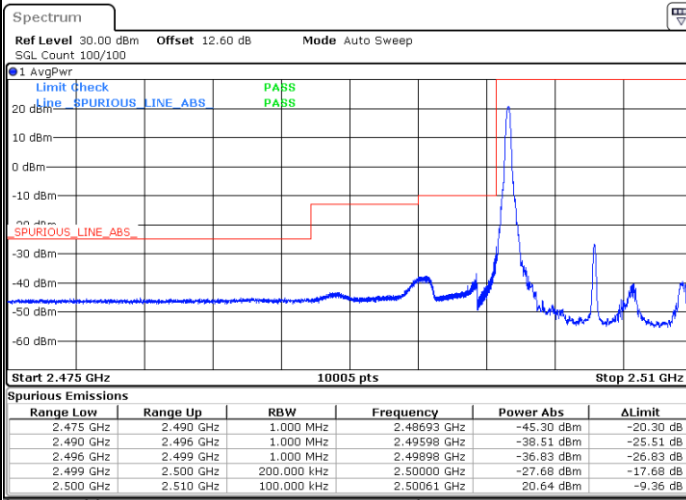

Lowest Band Edge / 1 RB

Highest Band Edge / 1 RB

Date: 24.MAY.2020 10:53:30

Date: 24.MAY.2020 11:02:25

Lowest Band Edge / Full RB

Highest Band Edge / Full RB

Date: 24.MAY.2020 10:55:32

Date: 24.MAY.2020 11:04:26

LTE Band 7 / 5MHz / 64QAM

Lowest Band Edge / 1RB

Date: 24.MAY.2020 11:07:30

Highest Band Edge / 1 RB

Date: 24.MAY.2020 11:11:57

Lowest Band Edge / Full RB

Date: 24.MAY.2020 11:08:31

Highest Band Edge / Full RB

Date: 24.MAY.2020 11:12:57

LTE Band 7 / 10MHz / QPSK

Lowest Band Edge / 1 RB

Highest Band Edge / 1 RB

Date: 24.MAY.2020 11:15:36

Date: 24.MAY.2020 11:24:29

Lowest Band Edge / Full RB

Highest Band Edge / Full RB

Date: 24.MAY.2020 11:17:37

Date: 24.MAY.2020 11:26:30

LTE Band 7 / 10MHz / 16QAM

LTE Band 7 / 10MHz / 64QAM

Lowest Band Edge / 1 RB

Date: 24.MAY.2020 11:30:34

Highest Band Edge / 1 RB

Date: 24.MAY.2020 11:35:01