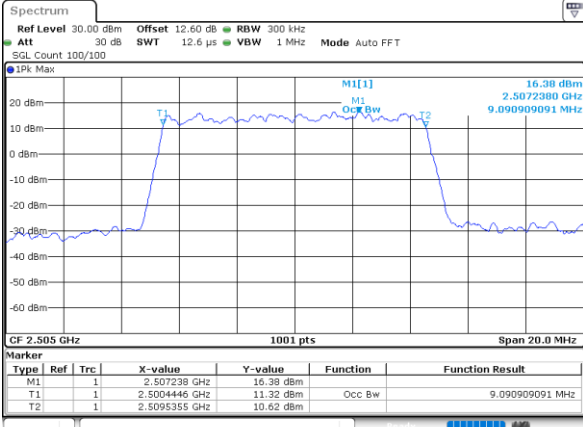

Date: 24.MAY.2020 10:57:35

Highest Channel / 5MHz / QPSK

Date: 24.MAY.2020 10:59:48

Highest Channel / 5MHz / 16QAM

Date: 24.MAY.2020 11:00:00

LTE Band 7

Lowest Channel / 10MHz / QPSK

Date: 24.MAY.2020 11:14:00