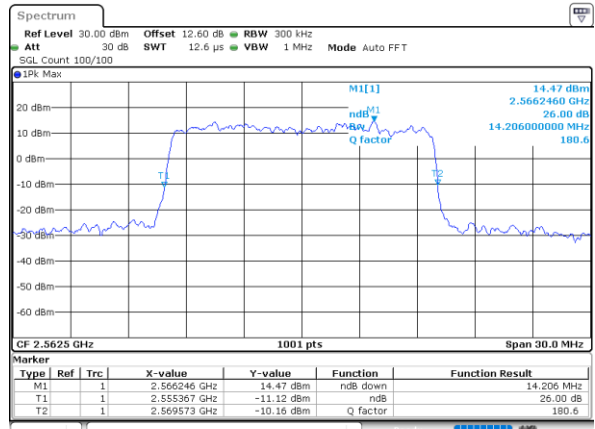

Highest Channel / 10MHz / 16QAM

Date: 24.MAY.2020 11:23:29

LTE Band 7

Lowest Channel / 15MHz / QPSK

Date: 24.MAY.2020 11:37:27

Lowest Channel / 15MHz / 16QAM

Date: 24.MAY.2020 11:37:39

Middle Channel / 15MHz / QPSK

Date: 24.MAY.2020 11:43:57

Middle Channel / 15MHz / 16QAM

Date: 24.MAY.2020 11:44:08

Highest Channel / 15MHz / QPSK

Date: 24.MAY.2020 11:46:22

Highest Channel / 15MHz / 16QAM

Date: 24.MAY.2020 11:46:34

LTE Band 7