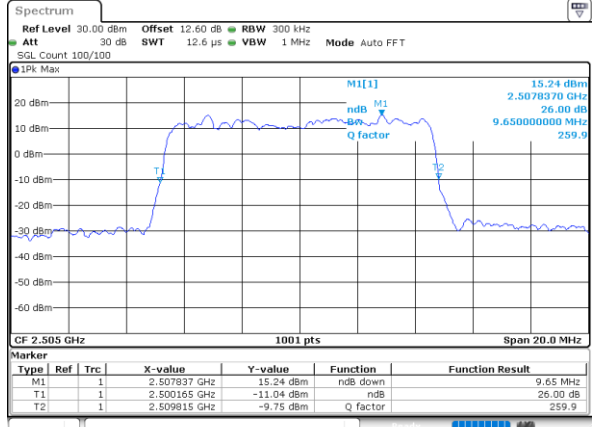

Highest Channel / 20MHz / QPSK

Date: 24.MAY.2020 12:09:26

Highest Channel / 20MHz / 16QAM

Date: 24.MAY.2020 12:09:38

LTE Band 7

Lowest Channel / 5MHz / 64QAM

Date: 24.MAY.2020 11:06:29

Lowest Channel / 10MHz / 64QAM