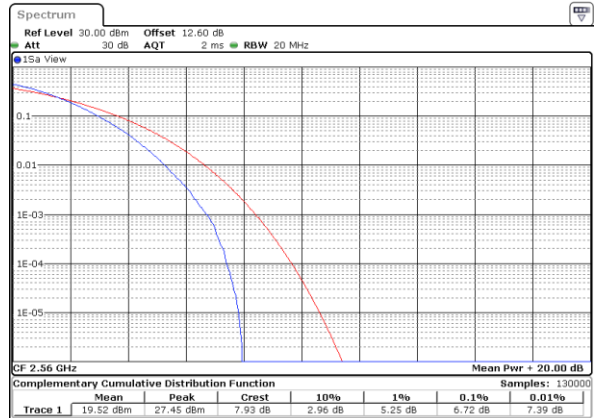

Lowest Channel / Full RB

Date: 24.MAY.2020 12:26:129

Middle Channel / 1RB

Date: 24.MAY.2020 12:26:19

Middle Channel / Full RB

Date: 24.MAY.2020 12:26:149

Highest Channel / 1RB

Date: 24.MAY.2020 12:26:59

Highest Channel / Full RB

Date: 24.MAY.2020 12:27:110

26dB Bandwidth

Mode	LTE Band 7 : 26dB BW(MHz)											
BW	1.4MHz		3MHz		5MHz		10MHz		15MHz		20MHz	
Mod.	QPSK	16QAM	QPSK	16QAM	QPSK	16QAM	QPSK	16QAM	QPSK	16QAM	QPSK	16QAM
Lowest CH	-	-	-	-	4.83	4.97	9.85	9.61	14.51	14.54	18.82	19.10
Middle CH	-	-	-	-	4.86	4.83	9.85	9.69	14.30	14.39	19.18	18.86
Highest CH	-	-	-	-	4.94	4.93	9.75	9.85	14.36	14.21	18.86	18.82
Mode	LTE Band 7 : 26dB BW(MHz)											
BW	1.4MHz		3MHz		5MHz		10MHz		15MHz		20MHz	
Mod.	64QAM		64QAM		64QAM		64QAM		64QAM		64QAM	
Lowest CH	-	-	-	-	4.87	-	9.65	-	14.24	-	18.66	-
Middle CH	-	-	-	-	4.90	-	9.79	-	14.33	-	19.18	-
Highest CH	-	-	-	-	4.95	-	9.83	-	14.39	-	19.10	-