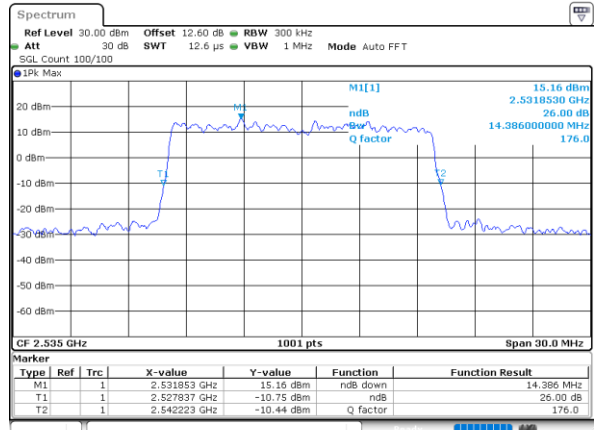

Highest Channel / 10MHz / 16QAM

Date: 24.MAY.2020 11:23:29

LTE Band 7

Lowest Channel / 15MHz / QPSK

Date: 24.MAY.2020 11:37:27

Lowest Channel / 15MHz / 16QAM

Date: 24.MAY.2020 11:37:39

Middle Channel / 15MHz / QPSK

Date: 24.MAY.2020 11:43:57

Middle Channel / 15MHz / 16QAM

Date: 24.MAY.2020 11:44:08

Highest Channel / 15MHz / QPSK

Date: 24.MAY.2020 11:46:22

Highest Channel / 15MHz / 16QAM

Date: 24.MAY.2020 11:46:34

LTE Band 7