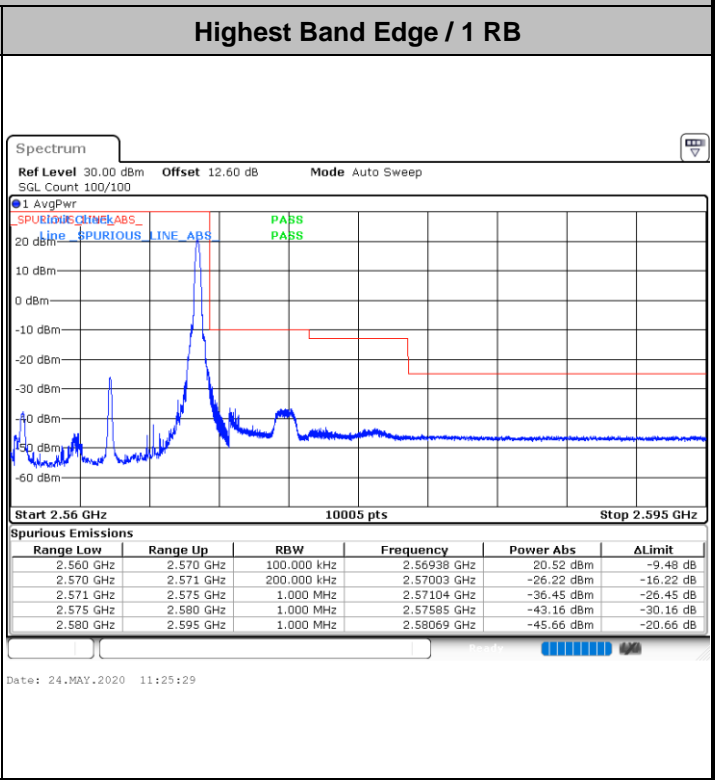

LTE Band 7 / 5MHz / 64QAM

Lowest Band Edge / 1RB

Date: 24.MAY.2020 11:07:30

Highest Band Edge / 1 RB

Date: 24.MAY.2020 11:11:57

Lowest Band Edge / Full RB

Date: 24.MAY.2020 11:08:31

Highest Band Edge / Full RB

Date: 24.MAY.2020 11:12:57

LTE Band 7 / 10MHz / QPSK

Lowest Band Edge / 1 RB

Highest Band Edge / 1 RB

Date: 24.MAY.2020 11:15:36

Date: 24.MAY.2020 11:24:29

Lowest Band Edge / Full RB

Highest Band Edge / Full RB

Date: 24.MAY.2020 11:17:37

Date: 24.MAY.2020 11:26:30

LTE Band 7 / 10MHz / 16QAM

LTE Band 7 / 10MHz / 64QAM

Lowest Band Edge / 1 RB

Date: 24.MAY.2020 11:30:34

Highest Band Edge / 1 RB

Date: 24.MAY.2020 11:35:01

Lowest Band Edge / Full RB

Date: 24.MAY.2020 11:31:35

Highest Band Edge / Full RB

Date: 24.MAY.2020 11:36:01

LTE Band 7 / 15MHz / QPSK

Lowest Band Edge / 1 RB

Highest Band Edge / 1 RB

Date: 24.MAY.2020 11:38:40