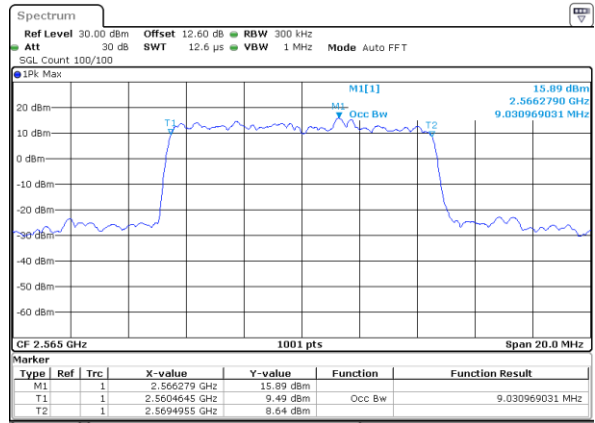

Highest Channel / 20MHz / QPSK

Date: 24.MAY.2020 12:09:01

Highest Channel / 20MHz / 16QAM

Date: 24.MAY.2020 12:09:13

LTE Band 7

Lowest Channel / 5MHz / 64QAM

Date: 24.MAY.2020 11:06:17

Lowest Channel / 10MHz / 64QAM

Date: 24.MAY.2020 11:29:22

Middle Channel / 5MHz / 64QAM

Date: 24.MAY.2020 11:09:32

Middle Channel / 10MHz / 64QAM

Date: 24.MAY.2020 11:32:36

Highest Channel / 5MHz / 64QAM

Date: 24.MAY.2020 11:10:45

Highest Channel / 10MHz / 64QAM

Date: 24.MAY.2020 11:33:48

LTE Band 7

Lowest Channel / 15MHz / 64QAM

Date: 24.MAY.2020 11:52:26

Lowest Channel / 20MHz / 64QAM

Date: 24.MAY.2020 12:15:31

Middle Channel / 15MHz / 64QAM

Date: 24.MAY.2020 11:55:41

Middle Channel / 20MHz / 64QAM

Date: 24.MAY.2020 12:18:45

Highest Channel / 15MHz / 64QAM

Date: 24.MAY.2020 11:56:53

Highest Channel / 20MHz / 64QAM

Date: 24.MAY.2020 12:19:57

Conducted Band Edge

LTE Band 7 / 5MHz / 16QAM