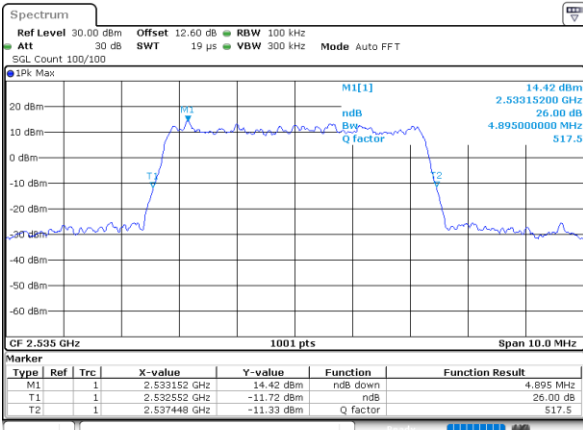

Middle Channel / 5MHz / 64QAM

Date: 24.MAY.2020 11:09:44