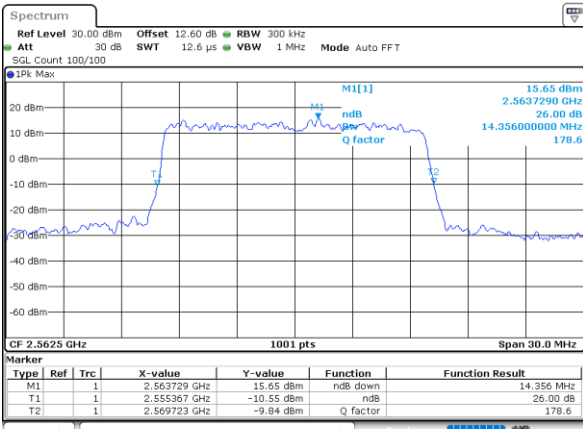

Highest Channel / 10MHz / 16QAM

Date: 24.MAY.2020 11:23:29

LTE Band 7

Lowest Channel / 15MHz / QPSK

Date: 24.MAY.2020 11:37:27

Lowest Channel / 15MHz / 16QAM

Date: 24.MAY.2020 11:37:39

Middle Channel / 15MHz / QPSK

Date: 24.MAY.2020 11:43:57

Middle Channel / 15MHz / 16QAM

Date: 24.MAY.2020 11:44:08

Highest Channel / 15MHz / QPSK

Date: 24.MAY.2020 11:46:22

Highest Channel / 15MHz / 16QAM

Date: 24.MAY.2020 11:46:34

LTE Band 7