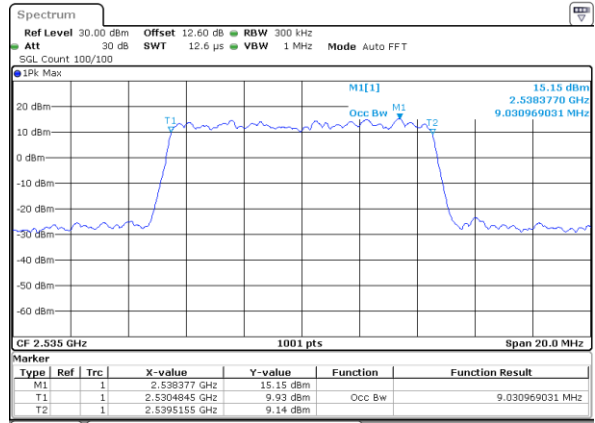

Highest Channel / 20MHz / QPSK

Date: 24.MAY.2020 12:09:01

Highest Channel / 20MHz / 16QAM

Date: 24.MAY.2020 12:09:13

LTE Band 7

Lowest Channel / 5MHz / 64QAM

Date: 24.MAY.2020 11:06:17

Lowest Channel / 10MHz / 64QAM

Date: 24.MAY.2020 11:29:22

Middle Channel / 5MHz / 64QAM

Date: 24.MAY.2020 11:09:32

Middle Channel / 10MHz / 64QAM

Date: 24.MAY.2020 11:32:36

Highest Channel / 5MHz / 64QAM

Date: 24.MAY.2020 11:10:45

Highest Channel / 10MHz / 64QAM