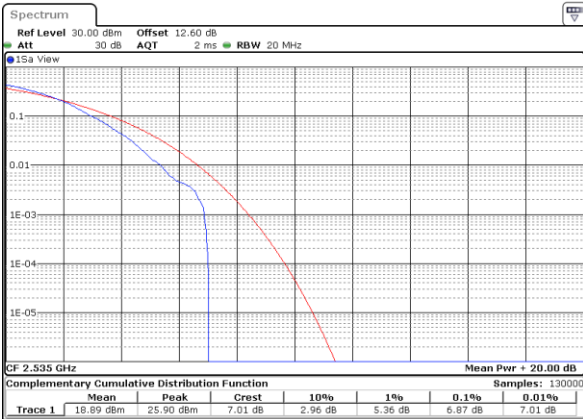

Date: 24.MAY.2020 12:24:43

Highest Channel / 1RB

Date: 24.MAY.2020 12:24:53

Highest Channel / Full RB

Date: 24.MAY.2020 12:25:04

LTE Band 7 / 20MHz / 64QAM

Lowest Channel / 1RB

Date: 24.MAY.2020 12:26:19

Lowest Channel / Full RB

Date: 24.MAY.2020 12:26:129

Middle Channel / 1RB

Date: 24.MAY.2020 12:26:19

Middle Channel / Full RB

Date: 24.MAY.2020 12:26:149

Highest Channel / 1RB

Date: 24.MAY.2020 12:26:59

Highest Channel / Full RB

Date: 24.MAY.2020 12:27:110

26dB Bandwidth

Mode	LTE Band 7 : 26dB BW(MHz)											
BW	1.4MHz		3MHz		5MHz		10MHz		15MHz		20MHz	
Mod.	QPSK	16QAM	QPSK	16QAM	QPSK	16QAM	QPSK	16QAM	QPSK	16QAM	QPSK	16QAM
Lowest CH	-	-	-	-	4.83	4.97	9.85	9.61	14.51	14.54	18.82	19.10
Middle CH	-	-	-	-	4.86	4.83	9.85	9.69	14.30	14.39	19.18	18.86
Highest CH	-	-	-	-	4.94	4.93	9.75	9.85	14.36	14.21	18.86	18.82
Mode	LTE Band 7 : 26dB BW(MHz)											
BW	1.4MHz		3MHz		5MHz		10MHz		15MHz		20MHz	
Mod.	64QAM		64QAM		64QAM		64QAM		64QAM		64QAM	
Lowest CH	-	-	-	-	4.87	-	9.65	-	14.24	-	18.66	-
Middle CH	-	-	-	-	4.90	-	9.79	-	14.33	-	19.18	-
Highest CH	-	-	-	-	4.95	-	9.83	-	14.39	-	19.10	-