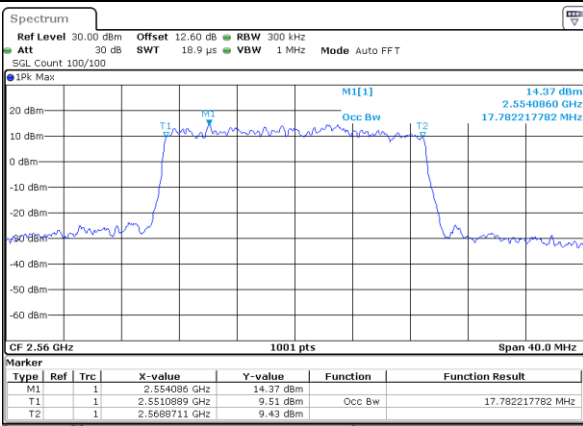

Lowest Channel / 20MHz / QPSK

Date: 24.MAY.2020 12:00:07

Lowest Channel / 20MHz / 16QAM

Date: 24.MAY.2020 12:00:19

Middle Channel / 20MHz / QPSK

Date: 24.MAY.2020 12:06:06

Middle Channel / 20MHz / 16QAM

Date: 24.MAY.2020 12:06:48

Highest Channel / 20MHz / QPSK

Date: 24.MAY.2020 12:09:01

Highest Channel / 20MHz / 16QAM

Date: 24.MAY.2020 12:09:13

LTE Band 7

Lowest Channel / 5MHz / 64QAM

Date: 24.MAY.2020 11:06:17

Lowest Channel / 10MHz / 64QAM