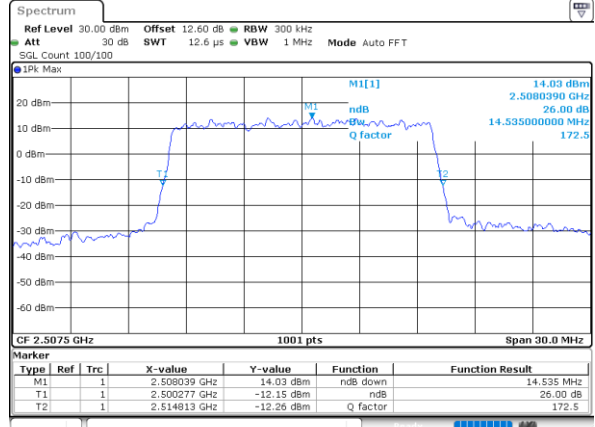

Highest Channel / 10MHz / 16QAM

Date: 24.MAY.2020 11:23:29

LTE Band 7

Lowest Channel / 15MHz / QPSK

Date: 24.MAY.2020 11:37:27

Lowest Channel / 15MHz / 16QAM

Date: 24.MAY.2020 11:37:39

Middle Channel / 15MHz / QPSK

Date: 24.MAY.2020 11:43:57

Middle Channel / 15MHz / 16QAM

Date: 24.MAY.2020 11:44:08

Highest Channel / 15MHz / QPSK

Date: 24.MAY.2020 11:46:22

Highest Channel / 15MHz / 16QAM

Date: 24.MAY.2020 11:46:34

LTE Band 7