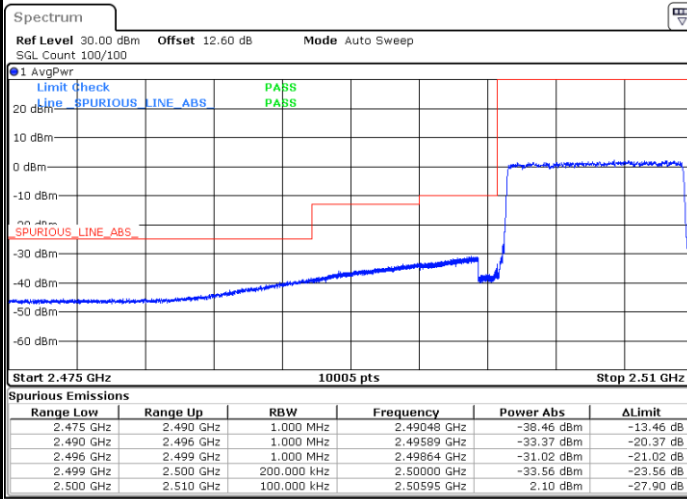

Date: 24.MAY.2020 11:12:57

LTE Band 7 / 10MHz / QPSK

Lowest Band Edge / 1 RB

Highest Band Edge / 1 RB

Date: 24.MAY.2020 11:15:36

Date: 24.MAY.2020 11:24:29

Lowest Band Edge / Full RB

Highest Band Edge / Full RB

Date: 24.MAY.2020 11:17:37

Date: 24.MAY.2020 11:26:30

LTE Band 7 / 10MHz / 16QAM

LTE Band 7 / 10MHz / 64QAM

Lowest Band Edge / 1 RB

Date: 24.MAY.2020 11:30:34

Highest Band Edge / 1 RB

Date: 24.MAY.2020 11:35:01

Lowest Band Edge / Full RB

Date: 24.MAY.2020 11:31:35

Highest Band Edge / Full RB

Date: 24.MAY.2020 11:36:01

LTE Band 7 / 15MHz / QPSK

Lowest Band Edge / 1 RB

Highest Band Edge / 1 RB

Date: 24.MAY.2020 11:38:40

Date: 24.MAY.2020 11:47:34

Lowest Band Edge / Full RB

Highest Band Edge / Full RB

Date: 24.MAY.2020 11:40:42

Date: 24.MAY.2020 11:49:35

LTE Band 7 / 15MHz / 16QAM

Lowest Band Edge / 1 RB

Date: 24.MAY.2020 11:39:41