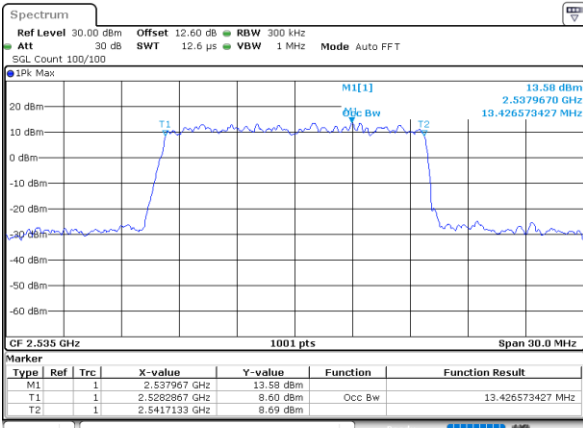

Date: 24.MAY.2020 11:33:48

LTE Band 7

Lowest Channel / 15MHz / 64QAM

Date: 24.MAY.2020 11:52:26

Lowest Channel / 20MHz / 64QAM

Date: 24.MAY.2020 12:15:31

Middle Channel / 15MHz / 64QAM

Date: 24.MAY.2020 11:55:41

Middle Channel / 20MHz / 64QAM

Date: 24.MAY.2020 12:18:45

Highest Channel / 15MHz / 64QAM

Date: 24.MAY.2020 11:56:53

Highest Channel / 20MHz / 64QAM

Date: 24.MAY.2020 12:19:57

Conducted Band Edge

LTE Band 7 / 5MHz / 16QAM