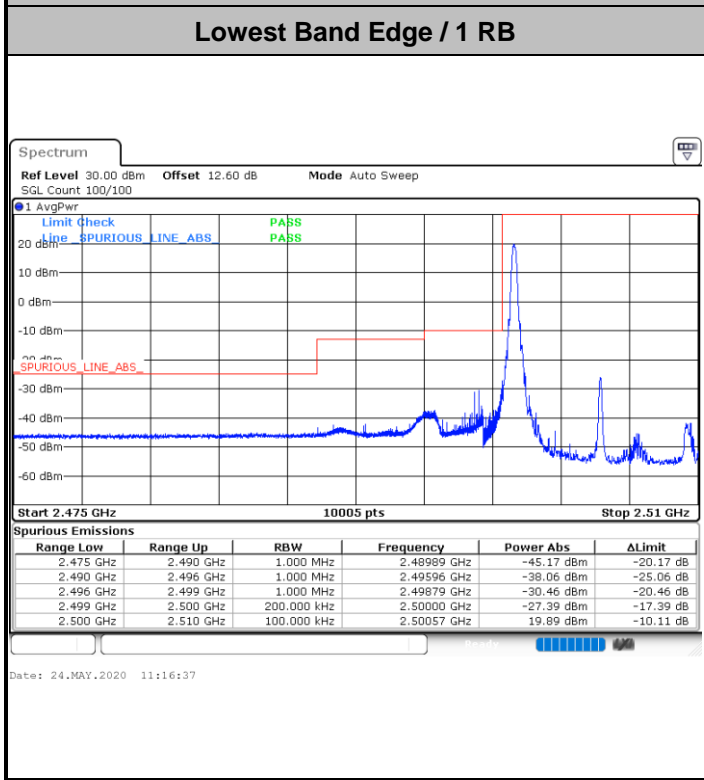

LTE Band 7 / 5MHz / 64QAM

Lowest Band Edge / 1RB

Date: 24.MAY.2020 11:07:30

Highest Band Edge / 1 RB

Date: 24.MAY.2020 11:11:57

Lowest Band Edge / Full RB

Date: 24.MAY.2020 11:08:31

Highest Band Edge / Full RB

Date: 24.MAY.2020 11:12:57

LTE Band 7 / 10MHz / QPSK

Lowest Band Edge / 1 RB

Highest Band Edge / 1 RB

Date: 24.MAY.2020 11:15:36

Date: 24.MAY.2020 11:24:29

Lowest Band Edge / Full RB

Highest Band Edge / Full RB

Date: 24.MAY.2020 11:17:37

Date: 24.MAY.2020 11:26:30

LTE Band 7 / 10MHz / 16QAM

LTE Band 7 / 10MHz / 64QAM

Lowest Band Edge / 1 RB

Date: 24.MAY.2020 11:30:34

Highest Band Edge / 1 RB

Date: 24.MAY.2020 11:35:01

Lowest Band Edge / Full RB

Date: 24.MAY.2020 11:31:35

Highest Band Edge / Full RB

Date: 24.MAY.2020 11:36:01

LTE Band 7 / 15MHz / QPSK

Lowest Band Edge / 1 RB

Highest Band Edge / 1 RB

Date: 24.MAY.2020 11:38:40