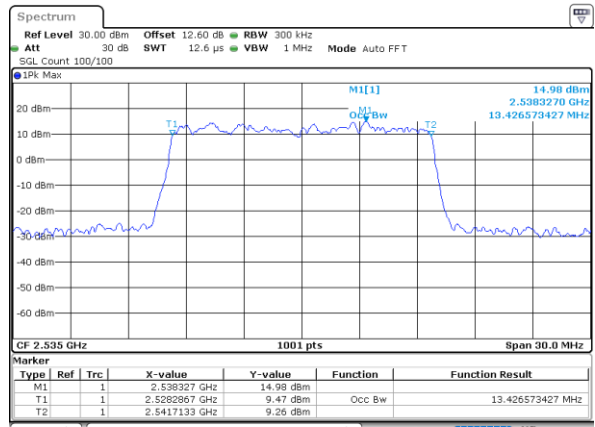

Highest Channel / 10MHz / 16QAM

Date: 24.MAY.2020 11:23:04

LTE Band 7

Lowest Channel / 15MHz / QPSK

Date: 24.MAY.2020 11:37:03

Lowest Channel / 15MHz / 16QAM

Date: 24.MAY.2020 11:37:15

Middle Channel / 15MHz / QPSK

Date: 24.MAY.2020 11:43:04

Middle Channel / 15MHz / 16QAM

Date: 24.MAY.2020 11:43:46

Highest Channel / 15MHz / QPSK

Date: 24.MAY.2020 11:45:58

Highest Channel / 15MHz / 16QAM

Date: 24.MAY.2020 11:46:10

LTE Band 7