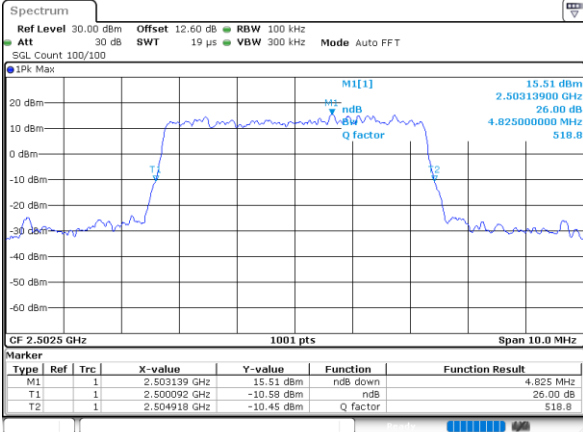

LTE Band 7

Lowest Channel / 5MHz / QPSK

Date: 24.MAY.2020 10:51:17