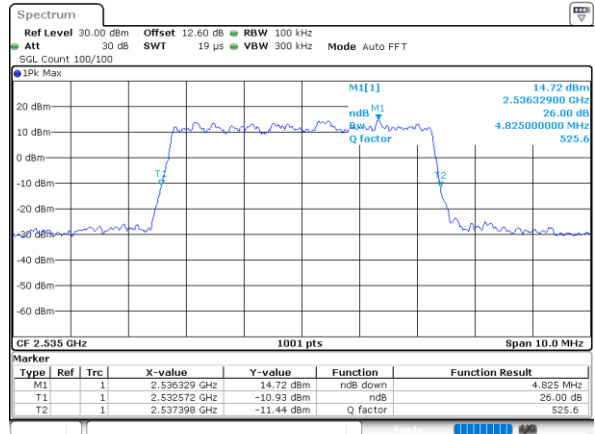

Highest Channel / Full RB

Date: 24.MAY.2020 12:27:110

26dB Bandwidth

Mode	LTE Band 7 : 26dB BW(MHz)											
BW	1.4MHz		3MHz		5MHz		10MHz		15MHz		20MHz	
Mod.	QPSK	16QAM	QPSK	16QAM	QPSK	16QAM	QPSK	16QAM	QPSK	16QAM	QPSK	16QAM
Lowest CH	-	-	-	-	4.83	4.97	9.85	9.61	14.51	14.54	18.82	19.10
Middle CH	-	-	-	-	4.86	4.83	9.85	9.69	14.30	14.39	19.18	18.86
Highest CH	-	-	-	-	4.94	4.93	9.75	9.85	14.36	14.21	18.86	18.82
Mode	LTE Band 7 : 26dB BW(MHz)											
BW	1.4MHz		3MHz		5MHz		10MHz		15MHz		20MHz	
Mod.	64QAM		64QAM		64QAM		64QAM		64QAM		64QAM	
Lowest CH	-	-	-	-	4.87	-	9.65	-	14.24	-	18.66	-
Middle CH	-	-	-	-	4.90	-	9.79	-	14.33	-	19.18	-
Highest CH	-	-	-	-	4.95	-	9.83	-	14.39	-	19.10	-

LTE Band 7

Lowest Channel / 5MHz / QPSK

Date: 24.MAY.2020 10:51:17

Lowest Channel / 5MHz / 16QAM

Date: 24.MAY.2020 10:51:29

Middle Channel / 5MHz / QPSK

Date: 24.MAY.2020 10:57:47

Middle Channel / 5MHz / 16QAM

Date: 24.MAY.2020 10:57:58

Highest Channel / 5MHz / QPSK

Date: 24.MAY.2020 11:00:12

Highest Channel / 5MHz / 16QAM

Date: 24.MAY.2020 11:00:24

LTE Band 7

Lowest Channel / 10MHz / QPSK

Date: 24.MAY.2020 11:14:24