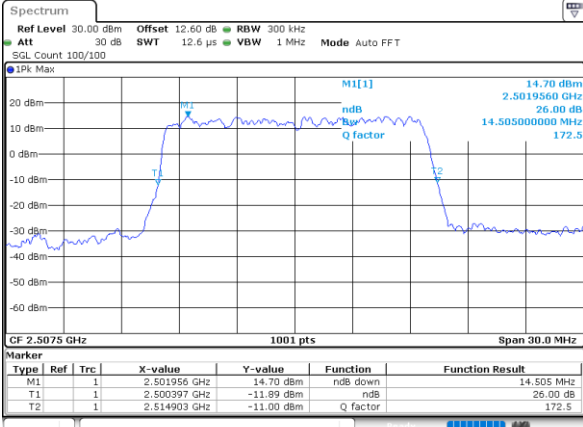

Highest Channel / 10MHz / 16QAM

Date: 24.MAY.2020 11:23:29

LTE Band 7

Lowest Channel / 15MHz / QPSK

Date: 24.MAY.2020 11:37:27

Lowest Channel / 15MHz / 16QAM

Date: 24.MAY.2020 11:37:39

Middle Channel / 15MHz / QPSK

Date: 24.MAY.2020 11:43:57

Middle Channel / 15MHz / 16QAM

Date: 24.MAY.2020 11:44:08

Highest Channel / 15MHz / QPSK

Date: 24.MAY.2020 11:46:22

Highest Channel / 15MHz / 16QAM

Date: 24.MAY.2020 11:46:34

LTE Band 7