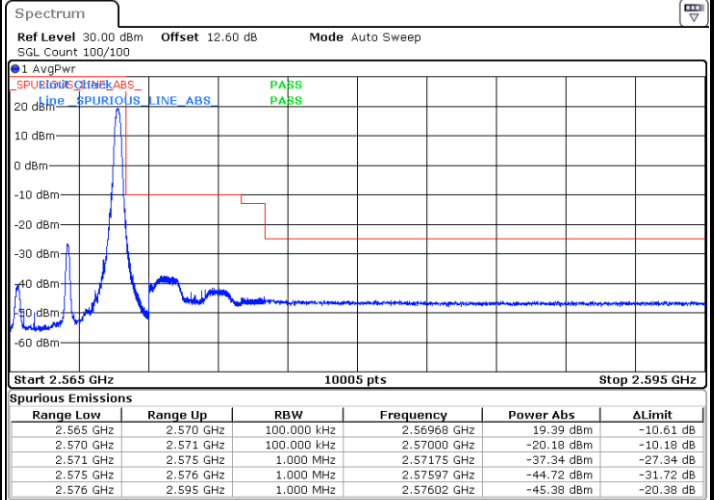

Middle Channel / 20MHz / 64QAM

Date: 24.MAY.2020 12:18:45

Highest Channel / 15MHz / 64QAM

Date: 24.MAY.2020 11:56:53

Highest Channel / 20MHz / 64QAM

Date: 24.MAY.2020 12:19:57

Conducted Band Edge

LTE Band 7 / 5MHz / 16QAM

Lowest Band Edge / 1 RB

Highest Band Edge / 1 RB

Date: 24.MAY.2020 10:53:30

Date: 24.MAY.2020 11:02:25

Lowest Band Edge / Full RB

Highest Band Edge / Full RB

Date: 24.MAY.2020 10:55:32

Date: 24.MAY.2020 11:04:26

LTE Band 7 / 5MHz / 64QAM

Lowest Band Edge / 1RB

Date: 24.MAY.2020 11:07:30

Highest Band Edge / 1 RB

Date: 24.MAY.2020 11:11:57

Lowest Band Edge / Full RB

Date: 24.MAY.2020 11:08:31

Highest Band Edge / Full RB

Date: 24.MAY.2020 11:12:57

LTE Band 7 / 10MHz / QPSK

Lowest Band Edge / 1 RB

Highest Band Edge / 1 RB

Date: 24.MAY.2020 11:15:36

Date: 24.MAY.2020 11:24:29

Lowest Band Edge / Full RB

Highest Band Edge / Full RB