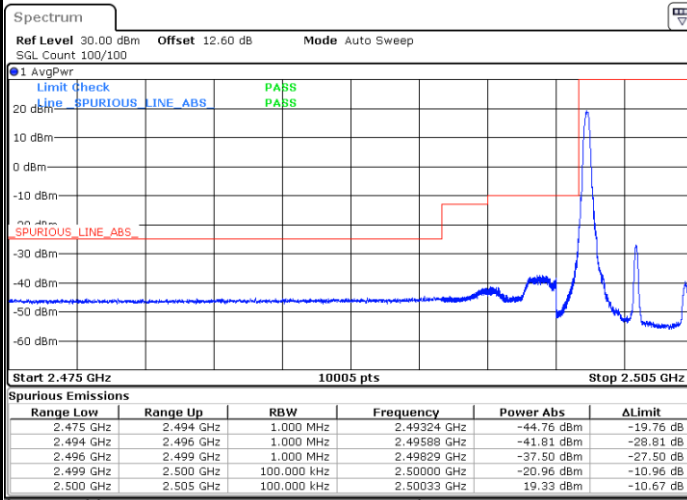

Middle Channel / 20MHz / 64QAM

Date: 24.MAY.2020 12:18:45

Highest Channel / 15MHz / 64QAM

Date: 24.MAY.2020 11:56:53

Highest Channel / 20MHz / 64QAM

Date: 24.MAY.2020 12:19:57

Conducted Band Edge

LTE Band 7 / 5MHz / 16QAM

Lowest Band Edge / 1 RB

Highest Band Edge / 1 RB

Date: 24.MAY.2020 10:53:30

Date: 24.MAY.2020 11:02:25

Lowest Band Edge / Full RB

Highest Band Edge / Full RB

Date: 24.MAY.2020 10:55:32

Date: 24.MAY.2020 11:04:26

LTE Band 7 / 5MHz / 64QAM

Lowest Band Edge / 1RB

Date: 24.MAY.2020 11:07:30

Highest Band Edge / 1 RB

Date: 24.MAY.2020 11:11:57

Lowest Band Edge / Full RB

Date: 24.MAY.2020 11:08:31

Highest Band Edge / Full RB

Date: 24.MAY.2020 11:12:57

LTE Band 7 / 10MHz / QPSK

Lowest Band Edge / 1 RB

Highest Band Edge / 1 RB

Date: 24.MAY.2020 11:15:36

Date: 24.MAY.2020 11:24:29

Lowest Band Edge / Full RB

Highest Band Edge / Full RB