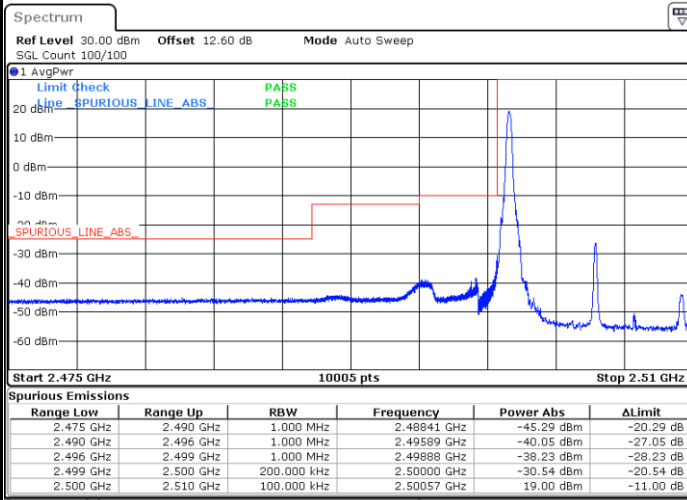

Date: 24.MAY.2020 11:12:57

LTE Band 7 / 10MHz / QPSK

Lowest Band Edge / 1 RB

Highest Band Edge / 1 RB

Date: 24.MAY.2020 11:15:36

Date: 24.MAY.2020 11:24:29

Lowest Band Edge / Full RB

Highest Band Edge / Full RB

Date: 24.MAY.2020 11:17:37

Date: 24.MAY.2020 11:26:30

LTE Band 7 / 10MHz / 16QAM

LTE Band 7 / 10MHz / 64QAM

Lowest Band Edge / 1 RB

Date: 24.MAY.2020 11:30:34

Highest Band Edge / 1 RB

Date: 24.MAY.2020 11:35:01

Lowest Band Edge / Full RB

Date: 24.MAY.2020 11:31:35

Highest Band Edge / Full RB

Date: 24.MAY.2020 11:36:01

LTE Band 7 / 15MHz / QPSK

Lowest Band Edge / 1 RB

Highest Band Edge / 1 RB

Date: 24.MAY.2020 11:38:40

Date: 24.MAY.2020 11:47:34

Lowest Band Edge / Full RB

Highest Band Edge / Full RB

Date: 24.MAY.2020 11:40:42

Date: 24.MAY.2020 11:49:35

LTE Band 7 / 15MHz / 16QAM

Lowest Band Edge / 1 RB

Date: 24.MAY.2020 11:39:41