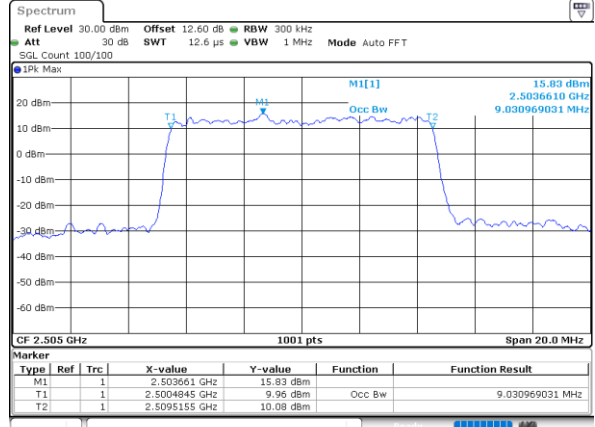

Lowest Channel / 10MHz / 16QAM

Date: 24.MAY.2020 11:14:12