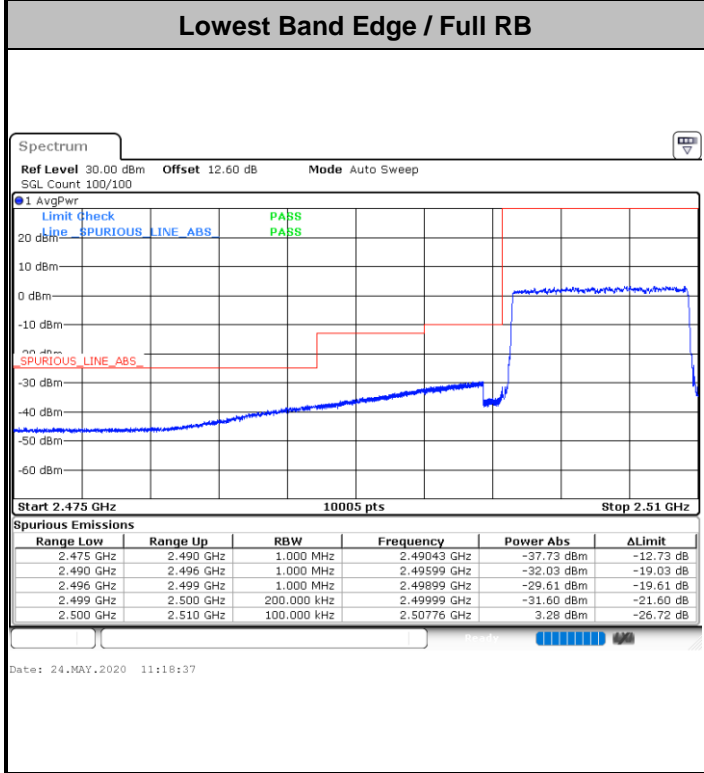

LTE Band 7 / 5MHz / 64QAM

Lowest Band Edge / 1RB

Date: 24.MAY.2020 11:07:30

Highest Band Edge / 1 RB

Date: 24.MAY.2020 11:11:57

Lowest Band Edge / Full RB

Date: 24.MAY.2020 11:08:31

Highest Band Edge / Full RB

Date: 24.MAY.2020 11:12:57

LTE Band 7 / 10MHz / QPSK

Lowest Band Edge / 1 RB

Highest Band Edge / 1 RB

Date: 24.MAY.2020 11:15:36

Date: 24.MAY.2020 11:24:29

Lowest Band Edge / Full RB

Highest Band Edge / Full RB

Date: 24.MAY.2020 11:17:37

Date: 24.MAY.2020 11:26:30

LTE Band 7 / 10MHz / 16QAM

LTE Band 7 / 10MHz / 64QAM

Lowest Band Edge / 1 RB

Date: 24.MAY.2020 11:30:34

Highest Band Edge / 1 RB

Date: 24.MAY.2020 11:35:01

Lowest Band Edge / Full RB

Date: 24.MAY.2020 11:31:35

Highest Band Edge / Full RB

Date: 24.MAY.2020 11:36:01

LTE Band 7 / 15MHz / QPSK

Lowest Band Edge / 1 RB

Highest Band Edge / 1 RB

Date: 24.MAY.2020 11:38:40