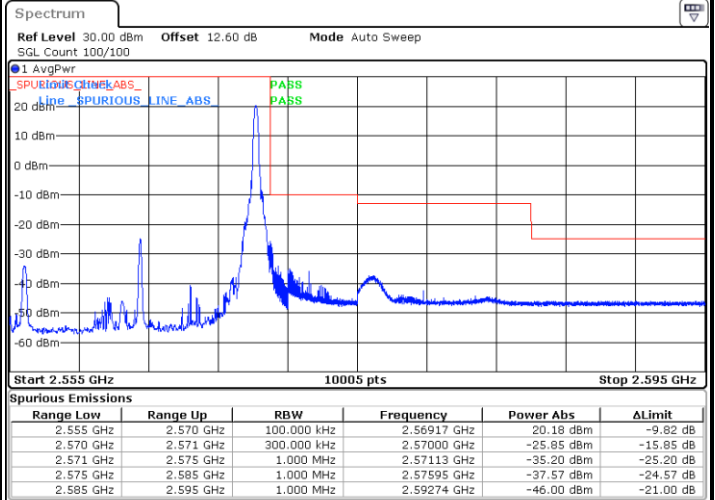

Date: 24.MAY.2020 11:17:37

Date: 24.MAY.2020 11:26:30

LTE Band 7 / 10MHz / 16QAM

LTE Band 7 / 10MHz / 64QAM

Lowest Band Edge / 1 RB

Date: 24.MAY.2020 11:30:34

Highest Band Edge / 1 RB

Date: 24.MAY.2020 11:35:01

Lowest Band Edge / Full RB

Date: 24.MAY.2020 11:31:35

Highest Band Edge / Full RB

Date: 24.MAY.2020 11:36:01

LTE Band 7 / 15MHz / QPSK

Lowest Band Edge / 1 RB

Highest Band Edge / 1 RB

Date: 24.MAY.2020 11:38:40

Date: 24.MAY.2020 11:47:34

Lowest Band Edge / Full RB

Highest Band Edge / Full RB

Date: 24.MAY.2020 11:40:42

Date: 24.MAY.2020 11:49:35

LTE Band 7 / 15MHz / 16QAM

Lowest Band Edge / 1 RB

Date: 24.MAY.2020 11:39:41

Highest Band Edge / 1 RB

Date: 24.MAY.2020 11:48:34

Lowest Band Edge / Full RB

Date: 24.MAY.2020 11:41:43

Highest Band Edge / Full RB

Date: 24.MAY.2020 11:50:35

LTE Band 7 / 15MHz / 64QAM

Lowest Band Edge / 1 RB