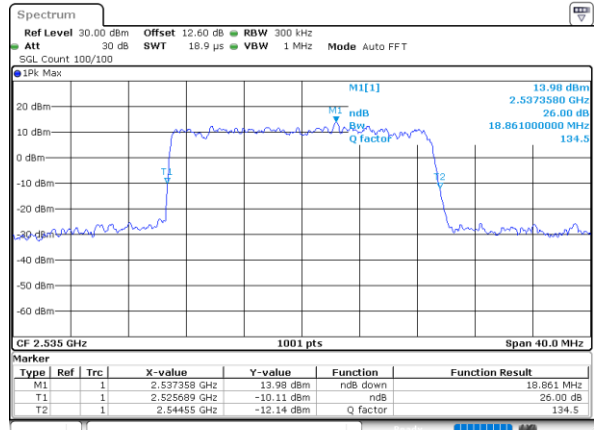

Middle Channel / 20MHz / 16QAM

Date: 24.MAY.2020 12:07:11