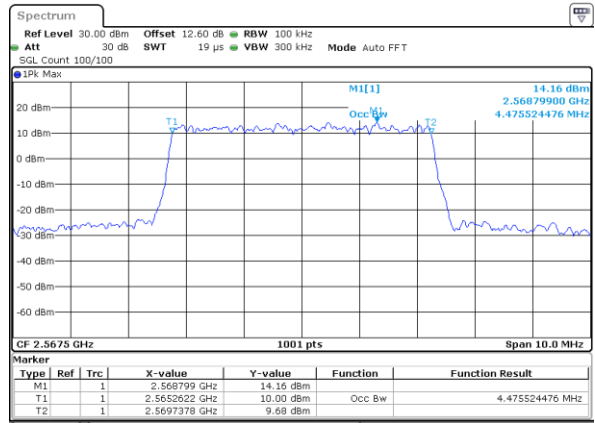

Middle Channel / 20MHz / 64QAM

Date: 24.MAY.2020 12:18:57

Highest Channel / 15MHz / 64QAM

Date: 24.MAY.2020 11:57:05

Highest Channel / 20MHz / 64QAM

Date: 24.MAY.2020 12:20:09

Occupied Bandwidth

Mode	LTE Band 7 : 99%OBW(MHz)											
BW	1.4MHz		3MHz		5MHz		10MHz		15MHz		20MHz	
Mod.	QPSK	16QAM	QPSK	16QAM	QPSK	16QAM	QPSK	16QAM	QPSK	16QAM	QPSK	16QAM
Lowest CH	-	-	-	-	4.51	4.51	9.09	9.03	13.40	13.46	17.78	17.82
Middle CH	-	-	-	-	4.51	4.49	9.05	9.03	13.43	13.43	17.90	17.82
Highest CH	-	-	-	-	4.50	4.48	9.03	9.03	13.46	13.37	17.78	17.86
Mode	LTE Band 7 : 99%OBW(MHz)											
BW	1.4MHz		3MHz		5MHz		10MHz		15MHz		20MHz	
Mod.	64QAM		64QAM		64QAM		64QAM		64QAM		64QAM	
Lowest CH	-	-	-	-	4.51	-	8.99	-	13.37	-	17.90	-
Middle CH	-	-	-	-	4.49	-	9.03	-	13.43	-	17.86	-
Highest CH	-	-	-	-	4.49	-	9.03	-	13.46	-	17.86	-

LTE Band 7

Lowest Channel / 5MHz / QPSK

Date: 24.MAY.2020 10:50:53

Lowest Channel / 5MHz / 16QAM

Date: 24.MAY.2020 10:51:05

Middle Channel / 5MHz / QPSK

Date: 24.MAY.2020 10:57:24

Middle Channel / 5MHz / 16QAM

Date: 24.MAY.2020 10:57:35

Highest Channel / 5MHz / QPSK

Date: 24.MAY.2020 10:59:48

Highest Channel / 5MHz / 16QAM

Date: 24.MAY.2020 11:00:00

LTE Band 7

Lowest Channel / 10MHz / QPSK

Date: 24.MAY.2020 11:14:00