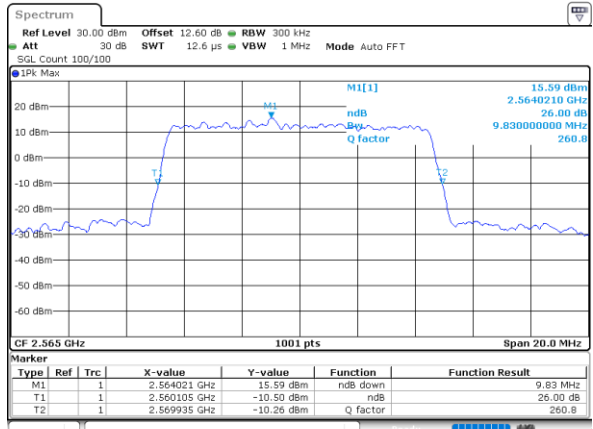

Highest Channel / 20MHz / QPSK

Date: 24.MAY.2020 12:09:26

Highest Channel / 20MHz / 16QAM

Date: 24.MAY.2020 12:09:38

LTE Band 7

Lowest Channel / 5MHz / 64QAM

Date: 24.MAY.2020 11:06:29

Lowest Channel / 10MHz / 64QAM

Date: 24.MAY.2020 11:29:34

Middle Channel / 5MHz / 64QAM

Date: 24.MAY.2020 11:09:44

Middle Channel / 10MHz / 64QAM

Date: 24.MAY.2020 11:32:47

Highest Channel / 5MHz / 64QAM

Date: 24.MAY.2020 11:10:57

Highest Channel / 10MHz / 64QAM