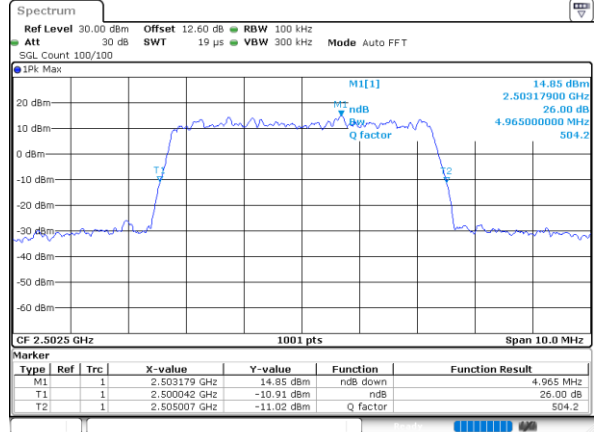

Lowest Channel / 5MHz / 16QAM

Date: 24.MAY.2020 10:51:29