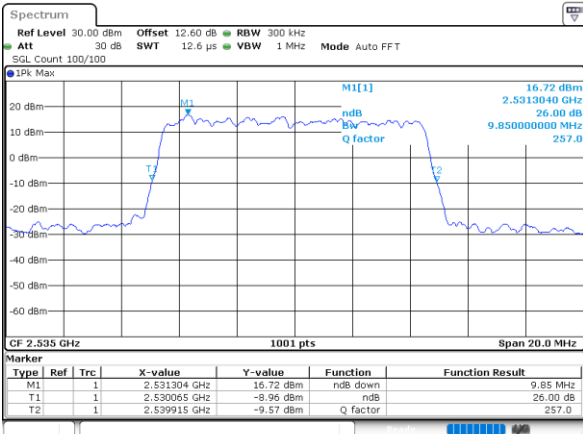

Middle Channel / 10MHz / QPSK

Date: 24.MAY.2020 11:20:51