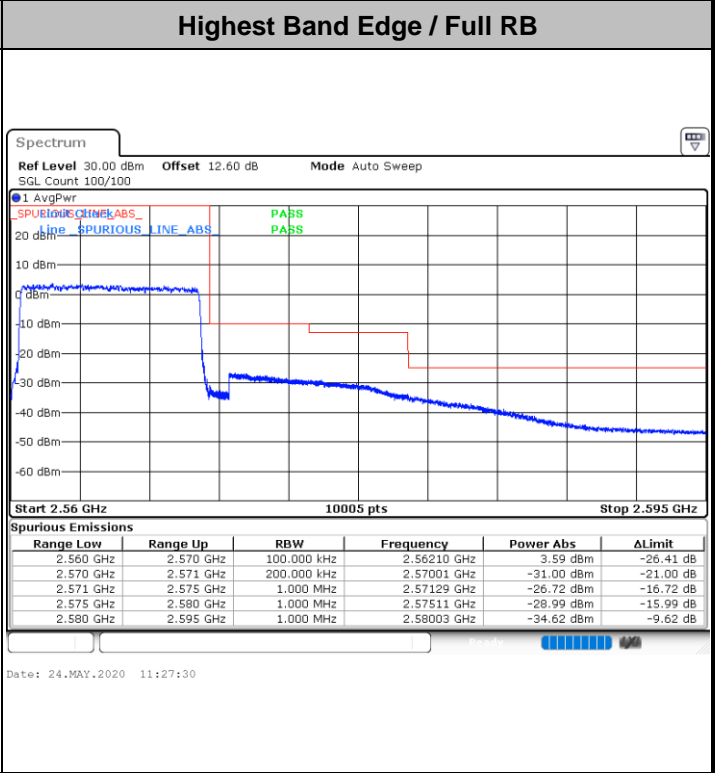

LTE Band 7 / 5MHz / 64QAM

Lowest Band Edge / 1RB

Date: 24.MAY.2020 11:07:30

Highest Band Edge / 1 RB

Date: 24.MAY.2020 11:11:57

Lowest Band Edge / Full RB

Date: 24.MAY.2020 11:08:31

Highest Band Edge / Full RB

Date: 24.MAY.2020 11:12:57

LTE Band 7 / 10MHz / QPSK

Lowest Band Edge / 1 RB

Highest Band Edge / 1 RB

Date: 24.MAY.2020 11:15:36

Date: 24.MAY.2020 11:24:29

Lowest Band Edge / Full RB

Highest Band Edge / Full RB

Date: 24.MAY.2020 11:17:37

Date: 24.MAY.2020 11:26:30

LTE Band 7 / 10MHz / 16QAM

LTE Band 7 / 10MHz / 64QAM

Lowest Band Edge / 1 RB

Date: 24.MAY.2020 11:30:34

Highest Band Edge / 1 RB

Date: 24.MAY.2020 11:35:01

Lowest Band Edge / Full RB

Date: 24.MAY.2020 11:31:35

Highest Band Edge / Full RB

Date: 24.MAY.2020 11:36:01

LTE Band 7 / 15MHz / QPSK

Lowest Band Edge / 1 RB

Highest Band Edge / 1 RB

Date: 24.MAY.2020 11:38:40