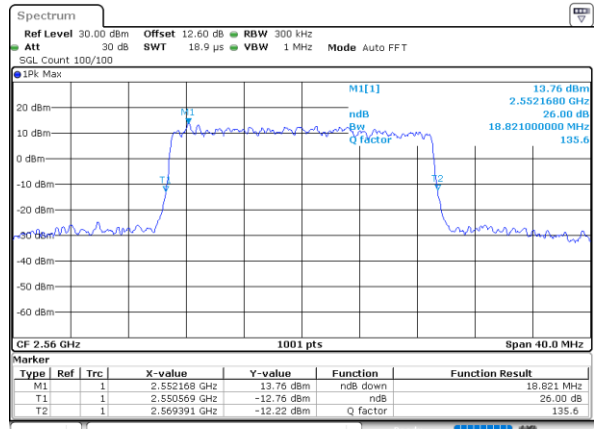

Lowest Channel / 20MHz / QPSK

Date: 24.MAY.2020 12:00:13

Lowest Channel / 20MHz / 16QAM

Date: 24.MAY.2020 12:00:43

Middle Channel / 20MHz / QPSK

Date: 24.MAY.2020 12:06:59

Middle Channel / 20MHz / 16QAM

Date: 24.MAY.2020 12:07:11

Highest Channel / 20MHz / QPSK

Date: 24.MAY.2020 12:09:26

Highest Channel / 20MHz / 16QAM

Date: 24.MAY.2020 12:09:38

LTE Band 7

Lowest Channel / 5MHz / 64QAM

Date: 24.MAY.2020 11:06:29

Lowest Channel / 10MHz / 64QAM