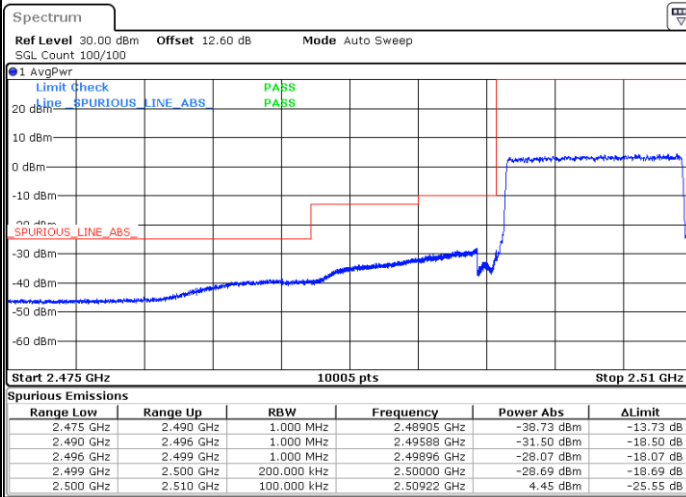

LTE Band 7 / 5MHz / 64QAM

Lowest Band Edge / 1RB

Date: 24.MAY.2020 11:07:30

Highest Band Edge / 1 RB

Date: 24.MAY.2020 11:11:57

Lowest Band Edge / Full RB

Date: 24.MAY.2020 11:08:31

Highest Band Edge / Full RB

Date: 24.MAY.2020 11:12:57

LTE Band 7 / 10MHz / QPSK

Lowest Band Edge / 1 RB

Highest Band Edge / 1 RB

Date: 24.MAY.2020 11:15:36

Date: 24.MAY.2020 11:24:29

Lowest Band Edge / Full RB

Highest Band Edge / Full RB

Date: 24.MAY.2020 11:17:37

Date: 24.MAY.2020 11:26:30

LTE Band 7 / 10MHz / 16QAM

LTE Band 7 / 10MHz / 64QAM

Lowest Band Edge / 1 RB

Date: 24.MAY.2020 11:30:34

Highest Band Edge / 1 RB

Date: 24.MAY.2020 11:35:01

Lowest Band Edge / Full RB

Date: 24.MAY.2020 11:31:35

Highest Band Edge / Full RB

Date: 24.MAY.2020 11:36:01

LTE Band 7 / 15MHz / QPSK

Lowest Band Edge / 1 RB

Highest Band Edge / 1 RB

Date: 24.MAY.2020 11:38:40