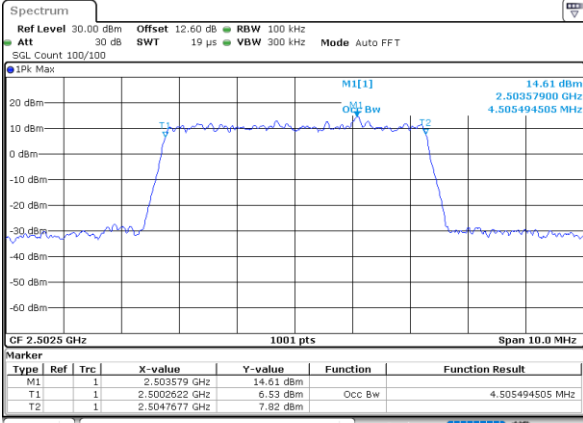

Highest Channel / 20MHz / QPSK

Date: 24.MAY.2020 12:09:01

Highest Channel / 20MHz / 16QAM

Date: 24.MAY.2020 12:09:13

LTE Band 7

Lowest Channel / 5MHz / 64QAM

Date: 24.MAY.2020 11:06:17

Lowest Channel / 10MHz / 64QAM

Date: 24.MAY.2020 11:29:22

Middle Channel / 5MHz / 64QAM

Date: 24.MAY.2020 11:09:32

Middle Channel / 10MHz / 64QAM

Date: 24.MAY.2020 11:32:36

Highest Channel / 5MHz / 64QAM

Date: 24.MAY.2020 11:10:45

Highest Channel / 10MHz / 64QAM