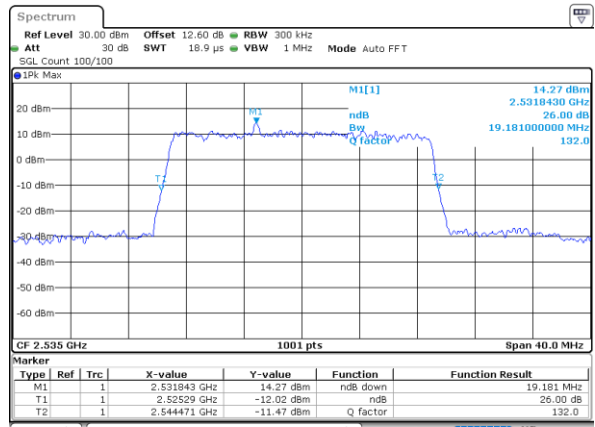

Date: 24.MAY.2020 11:34:00

LTE Band 7

Lowest Channel / 15MHz / 64QAM

Date: 24.MAY.2020 11:52:38

Lowest Channel / 20MHz / 64QAM

Date: 24.MAY.2020 12:15:43

Middle Channel / 15MHz / 64QAM

Date: 24.MAY.2020 11:55:52

Middle Channel / 20MHz / 64QAM

Date: 24.MAY.2020 12:18:57

Highest Channel / 15MHz / 64QAM

Date: 24.MAY.2020 11:57:05

Highest Channel / 20MHz / 64QAM

Date: 24.MAY.2020 12:20:09

Occupied Bandwidth

Mode	LTE Band 7 : 99%OBW(MHz)											
BW	1.4MHz		3MHz		5MHz		10MHz		15MHz		20MHz	
Mod.	QPSK	16QAM	QPSK	16QAM	QPSK	16QAM	QPSK	16QAM	QPSK	16QAM	QPSK	16QAM
Lowest CH	-	-	-	-	4.51	4.51	9.09	9.03	13.40	13.46	17.78	17.82
Middle CH	-	-	-	-	4.51	4.49	9.05	9.03	13.43	13.43	17.90	17.82
Highest CH	-	-	-	-	4.50	4.48	9.03	9.03	13.46	13.37	17.78	17.86
Mode	LTE Band 7 : 99%OBW(MHz)											
BW	1.4MHz		3MHz		5MHz		10MHz		15MHz		20MHz	
Mod.	64QAM		64QAM		64QAM		64QAM		64QAM		64QAM	
Lowest CH	-	-	-	-	4.51	-	8.99	-	13.37	-	17.90	-
Middle CH	-	-	-	-	4.49	-	9.03	-	13.43	-	17.86	-
Highest CH	-	-	-	-	4.49	-	9.03	-	13.46	-	17.86	-