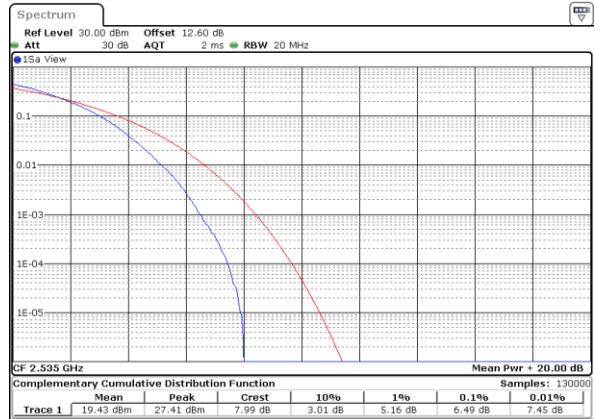

Lowest Channel / Full RB

Date: 24.MAY.2020 12:26:129

Middle Channel / 1RB

Date: 24.MAY.2020 12:26:19

Middle Channel / Full RB

Date: 24.MAY.2020 12:26:149

Highest Channel / 1RB

Date: 24.MAY.2020 12:26:59

Highest Channel / Full RB

Date: 24.MAY.2020 12:27:110

26dB Bandwidth

Mode	LTE Band 7 : 26dB BW(MHz)											
BW	1.4MHz		3MHz		5MHz		10MHz		15MHz		20MHz	
Mod.	QPSK	16QAM	QPSK	16QAM	QPSK	16QAM	QPSK	16QAM	QPSK	16QAM	QPSK	16QAM
Lowest CH	-	-	-	-	4.83	4.97	9.85	9.61	14.51	14.54	18.82	19.10
Middle CH	-	-	-	-	4.86	4.83	9.85	9.69	14.30	14.39	19.18	18.86
Highest CH	-	-	-	-	4.94	4.93	9.75	9.85	14.36	14.21	18.86	18.82
Mode	LTE Band 7 : 26dB BW(MHz)											
BW	1.4MHz		3MHz		5MHz		10MHz		15MHz		20MHz	
Mod.	64QAM		64QAM		64QAM		64QAM		64QAM		64QAM	
Lowest CH	-	-	-	-	4.87	-	9.65	-	14.24	-	18.66	-
Middle CH	-	-	-	-	4.90	-	9.79	-	14.33	-	19.18	-
Highest CH	-	-	-	-	4.95	-	9.83	-	14.39	-	19.10	-