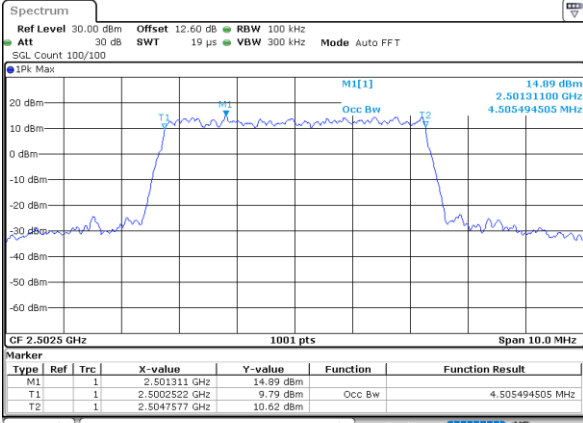

Middle Channel / 20MHz / 64QAM

Date: 24.MAY.2020 12:18:57

Highest Channel / 15MHz / 64QAM

Date: 24.MAY.2020 11:57:05

Highest Channel / 20MHz / 64QAM

Date: 24.MAY.2020 12:20:09

Occupied Bandwidth

Mode	LTE Band 7 : 99%OBW(MHz)											
BW	1.4MHz		3MHz		5MHz		10MHz		15MHz		20MHz	
Mod.	QPSK	16QAM	QPSK	16QAM	QPSK	16QAM	QPSK	16QAM	QPSK	16QAM	QPSK	16QAM
Lowest CH	-	-	-	-	4.51	4.51	9.09	9.03	13.40	13.46	17.78	17.82
Middle CH	-	-	-	-	4.51	4.49	9.05	9.03	13.43	13.43	17.90	17.82
Highest CH	-	-	-	-	4.50	4.48	9.03	9.03	13.46	13.37	17.78	17.86
Mode	LTE Band 7 : 99%OBW(MHz)											
BW	1.4MHz		3MHz		5MHz		10MHz		15MHz		20MHz	
Mod.	64QAM		64QAM		64QAM		64QAM		64QAM		64QAM	
Lowest CH	-	-	-	-	4.51	-	8.99	-	13.37	-	17.90	-
Middle CH	-	-	-	-	4.49	-	9.03	-	13.43	-	17.86	-
Highest CH	-	-	-	-	4.49	-	9.03	-	13.46	-	17.86	-

LTE Band 7

Lowest Channel / 5MHz / QPSK

Date: 24.MAY.2020 10:50:53

Lowest Channel / 5MHz / 16QAM

Date: 24.MAY.2020 10:51:05

Middle Channel / 5MHz / QPSK

Date: 24.MAY.2020 10:57:24

Middle Channel / 5MHz / 16QAM