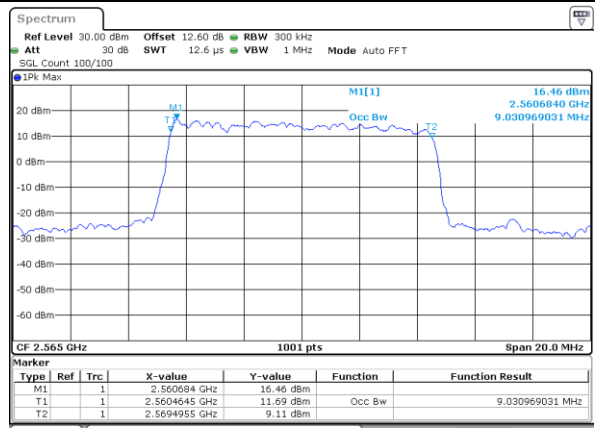

Date: 24.MAY.2020 10:57:35

Highest Channel / 5MHz / QPSK

Date: 24.MAY.2020 10:59:48

Highest Channel / 5MHz / 16QAM

Date: 24.MAY.2020 11:00:00

LTE Band 7

Lowest Channel / 10MHz / QPSK

Date: 24.MAY.2020 11:14:00

Lowest Channel / 10MHz / 16QAM

Date: 24.MAY.2020 11:14:12

Middle Channel / 10MHz / QPSK

Date: 24.MAY.2020 11:20:28

Middle Channel / 10MHz / 16QAM

Date: 24.MAY.2020 11:20:40

Highest Channel / 10MHz / QPSK

Date: 24.MAY.2020 11:22:53

Highest Channel / 10MHz / 16QAM

Date: 24.MAY.2020 11:23:04

LTE Band 7

Lowest Channel / 15MHz / QPSK

Date: 24.MAY.2020 11:37:03

Lowest Channel / 15MHz / 16QAM

Date: 24.MAY.2020 11:37:15

Middle Channel / 15MHz / QPSK