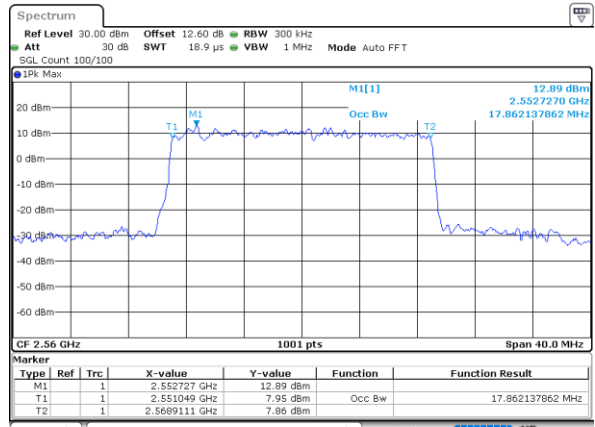

Middle Channel / 20MHz / 64QAM

Date: 24.MAY.2020 12:18:45

Highest Channel / 15MHz / 64QAM

Date: 24.MAY.2020 11:56:53

Highest Channel / 20MHz / 64QAM

Date: 24.MAY.2020 12:19:57

Conducted Band Edge

LTE Band 7 / 5MHz / 16QAM

Lowest Band Edge / 1 RB

Highest Band Edge / 1 RB

Date: 24.MAY.2020 10:53:30

Date: 24.MAY.2020 11:02:25

Lowest Band Edge / Full RB

Highest Band Edge / Full RB

Date: 24.MAY.2020 10:55:32

Date: 24.MAY.2020 11:04:26