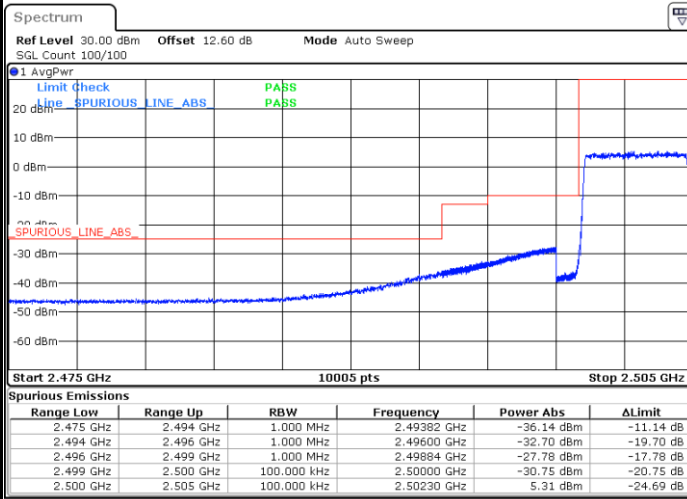

Lowest Band Edge / 1 RB

Highest Band Edge / 1 RB

Date: 24.MAY.2020 10:53:30

Date: 24.MAY.2020 11:02:25

Lowest Band Edge / Full RB

Highest Band Edge / Full RB

Date: 24.MAY.2020 10:55:32

Date: 24.MAY.2020 11:04:26

LTE Band 7 / 5MHz / 64QAM

Lowest Band Edge / 1RB

Date: 24.MAY.2020 11:07:30

Highest Band Edge / 1 RB

Date: 24.MAY.2020 11:11:57

Lowest Band Edge / Full RB

Date: 24.MAY.2020 11:08:31

Highest Band Edge / Full RB

Date: 24.MAY.2020 11:12:57

LTE Band 7 / 10MHz / QPSK

Lowest Band Edge / 1 RB

Highest Band Edge / 1 RB

Date: 24.MAY.2020 11:15:36

Date: 24.MAY.2020 11:24:29

Lowest Band Edge / Full RB

Highest Band Edge / Full RB

Date: 24.MAY.2020 11:17:37

Date: 24.MAY.2020 11:26:30

LTE Band 7 / 10MHz / 16QAM

LTE Band 7 / 10MHz / 64QAM

Lowest Band Edge / 1 RB

Date: 24.MAY.2020 11:30:34

Highest Band Edge / 1 RB

Date: 24.MAY.2020 11:35:01