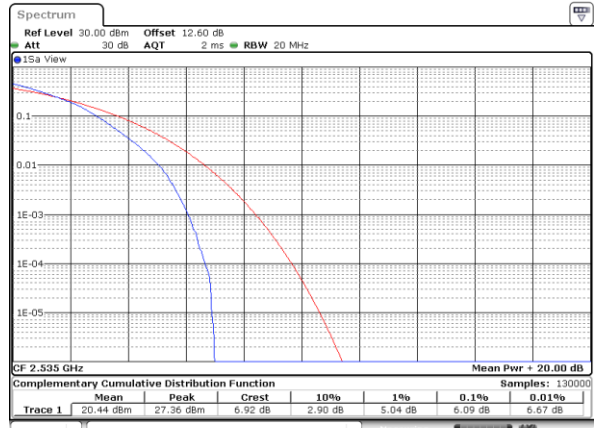

LTE Band 7 / 20MHz / 16QAM

Lowest Channel / 1RB

Date: 24.MAY.2020 12:23:11

Lowest Channel / Full RB

Date: 24.MAY.2020 12:24:23

Middle Channel / 1RB

Date: 24.MAY.2020 12:24:33

Middle Channel / Full RB

Date: 24.MAY.2020 12:24:43

Highest Channel / 1RB

Date: 24.MAY.2020 12:24:53

Highest Channel / Full RB

Date: 24.MAY.2020 12:25:04

LTE Band 7 / 20MHz / 64QAM

Lowest Channel / 1RB

Date: 24.MAY.2020 12:26:19