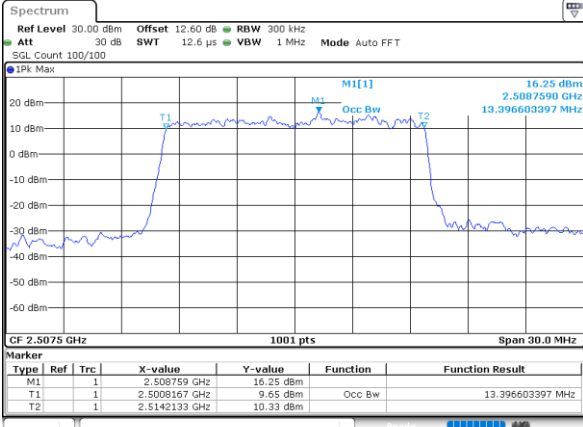

Highest Channel / 10MHz / 16QAM

Date: 24.MAY.2020 11:23:04

LTE Band 7

Lowest Channel / 15MHz / QPSK

Date: 24.MAY.2020 11:37:03

Lowest Channel / 15MHz / 16QAM

Date: 24.MAY.2020 11:37:15

Middle Channel / 15MHz / QPSK

Date: 24.MAY.2020 11:43:04

Middle Channel / 15MHz / 16QAM

Date: 24.MAY.2020 11:43:46

Highest Channel / 15MHz / QPSK

Date: 24.MAY.2020 11:45:58

Highest Channel / 15MHz / 16QAM

Date: 24.MAY.2020 11:46:10

LTE Band 7