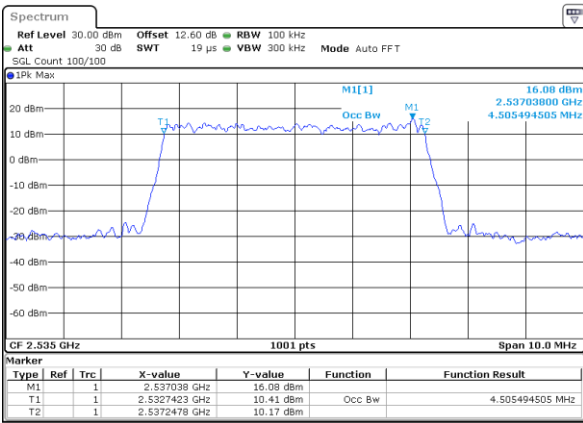

Middle Channel / 20MHz / 64QAM

Date: 24.MAY.2020 12:18:57

Highest Channel / 15MHz / 64QAM

Date: 24.MAY.2020 11:57:05

Highest Channel / 20MHz / 64QAM

Date: 24.MAY.2020 12:20:09

Occupied Bandwidth

Mode	LTE Band 7 : 99%OBW(MHz)											
BW	1.4MHz		3MHz		5MHz		10MHz		15MHz		20MHz	
Mod.	QPSK	16QAM	QPSK	16QAM	QPSK	16QAM	QPSK	16QAM	QPSK	16QAM	QPSK	16QAM
Lowest CH	-	-	-	-	4.51	4.51	9.09	9.03	13.40	13.46	17.78	17.82
Middle CH	-	-	-	-	4.51	4.49	9.05	9.03	13.43	13.43	17.90	17.82
Highest CH	-	-	-	-	4.50	4.48	9.03	9.03	13.46	13.37	17.78	17.86
Mode	LTE Band 7 : 99%OBW(MHz)											
BW	1.4MHz		3MHz		5MHz		10MHz		15MHz		20MHz	
Mod.	64QAM		64QAM		64QAM		64QAM		64QAM		64QAM	
Lowest CH	-	-	-	-	4.51	-	8.99	-	13.37	-	17.90	-
Middle CH	-	-	-	-	4.49	-	9.03	-	13.43	-	17.86	-
Highest CH	-	-	-	-	4.49	-	9.03	-	13.46	-	17.86	-

LTE Band 7

Lowest Channel / 5MHz / QPSK

Date: 24.MAY.2020 10:50:53

Lowest Channel / 5MHz / 16QAM

Date: 24.MAY.2020 10:51:05

Middle Channel / 5MHz / QPSK

Date: 24.MAY.2020 10:57:24

Middle Channel / 5MHz / 16QAM

Date: 24.MAY.2020 10:57:35

Highest Channel / 5MHz / QPSK

Date: 24.MAY.2020 10:59:48

Highest Channel / 5MHz / 16QAM

Date: 24.MAY.2020 11:00:00

LTE Band 7

Lowest Channel / 10MHz / QPSK

Date: 24.MAY.2020 11:14:00