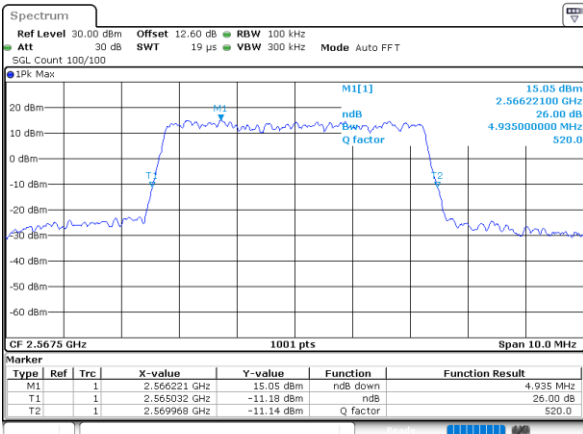

Highest Channel / 5MHz / QPSK

Date: 24.MAY.2020 11:00:12