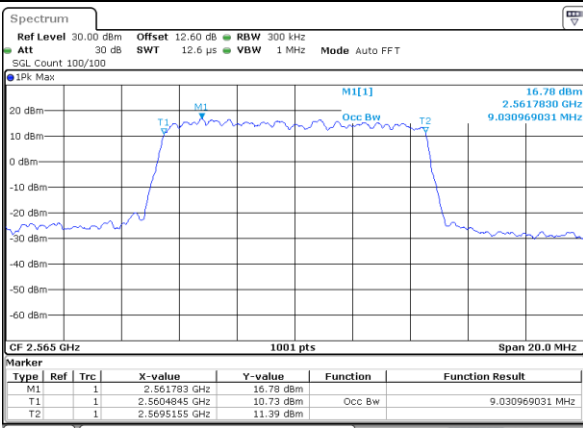

Date: 24.MAY.2020 10:57:35

Highest Channel / 5MHz / QPSK

Date: 24.MAY.2020 10:59:48

Highest Channel / 5MHz / 16QAM

Date: 24.MAY.2020 11:00:00

LTE Band 7

Lowest Channel / 10MHz / QPSK

Date: 24.MAY.2020 11:14:00

Lowest Channel / 10MHz / 16QAM

Date: 24.MAY.2020 11:14:12

Middle Channel / 10MHz / QPSK

Date: 24.MAY.2020 11:20:28

Middle Channel / 10MHz / 16QAM

Date: 24.MAY.2020 11:20:40

Highest Channel / 10MHz / QPSK

Date: 24.MAY.2020 11:22:53

Highest Channel / 10MHz / 16QAM

Date: 24.MAY.2020 11:23:04

LTE Band 7

Lowest Channel / 15MHz / QPSK

Date: 24.MAY.2020 11:37:03

Lowest Channel / 15MHz / 16QAM

Date: 24.MAY.2020 11:37:15

Middle Channel / 15MHz / QPSK