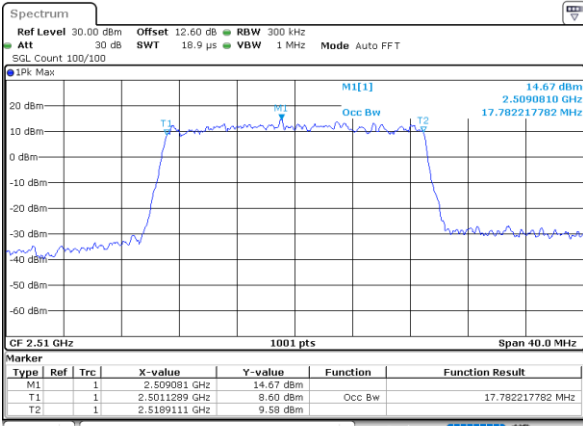

LTE Band 7

Lowest Channel / 20MHz / QPSK

Date: 24.MAY.2020 12:00:07