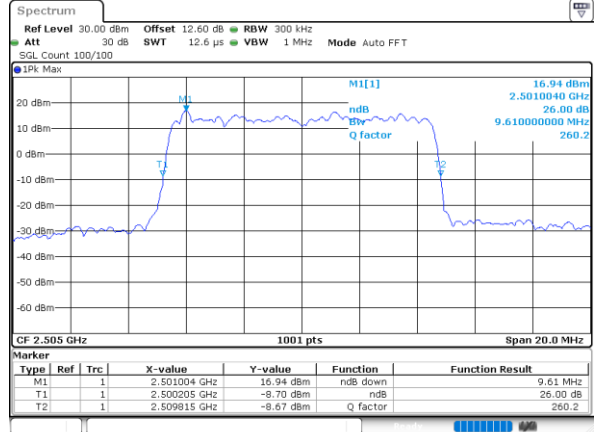

Lowest Channel / 10MHz / 16QAM

Date: 24.MAY.2020 11:14:36