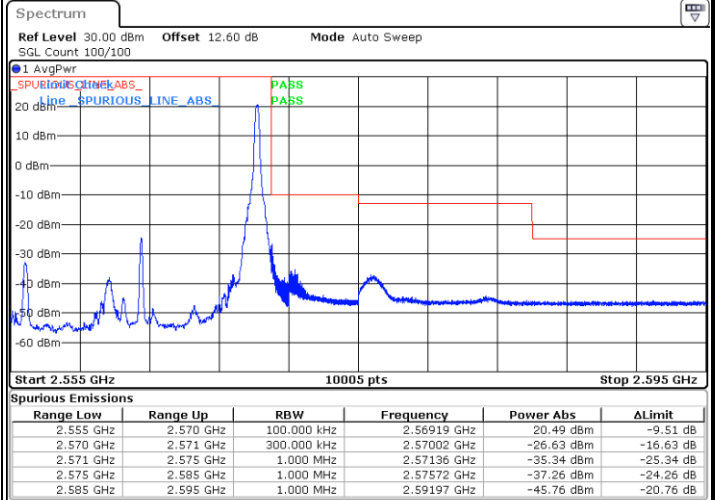

Date: 24.MAY.2020 11:17:37

Date: 24.MAY.2020 11:26:30

LTE Band 7 / 10MHz / 16QAM

LTE Band 7 / 10MHz / 64QAM

Lowest Band Edge / 1 RB

Date: 24.MAY.2020 11:30:34

Highest Band Edge / 1 RB

Date: 24.MAY.2020 11:35:01

Lowest Band Edge / Full RB

Date: 24.MAY.2020 11:31:35

Highest Band Edge / Full RB

Date: 24.MAY.2020 11:36:01

LTE Band 7 / 15MHz / QPSK

Lowest Band Edge / 1 RB

Highest Band Edge / 1 RB

Date: 24.MAY.2020 11:38:40

Date: 24.MAY.2020 11:47:34

Lowest Band Edge / Full RB

Highest Band Edge / Full RB

Date: 24.MAY.2020 11:40:42

Date: 24.MAY.2020 11:49:35

LTE Band 7 / 15MHz / 16QAM

Lowest Band Edge / 1 RB

Date: 24.MAY.2020 11:39:41

Highest Band Edge / 1 RB

Date: 24.MAY.2020 11:48:34

Lowest Band Edge / Full RB

Date: 24.MAY.2020 11:41:43

Highest Band Edge / Full RB

Date: 24.MAY.2020 11:50:35

LTE Band 7 / 15MHz / 64QAM

Lowest Band Edge / 1 RB