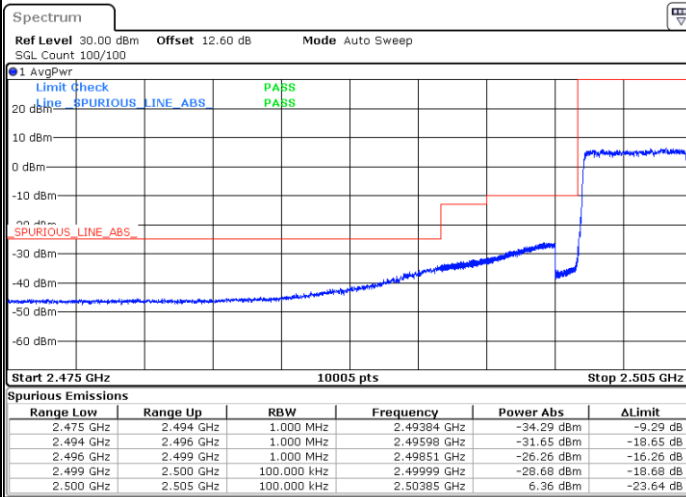

Middle Channel / 20MHz / 64QAM

Date: 24.MAY.2020 12:18:45

Highest Channel / 15MHz / 64QAM

Date: 24.MAY.2020 11:56:53

Highest Channel / 20MHz / 64QAM

Date: 24.MAY.2020 12:19:57

Conducted Band Edge

LTE Band 7 / 5MHz / 16QAM

Lowest Band Edge / 1 RB

Highest Band Edge / 1 RB

Date: 24.MAY.2020 10:53:30

Date: 24.MAY.2020 11:02:25

Lowest Band Edge / Full RB

Highest Band Edge / Full RB

Date: 24.MAY.2020 10:55:32

Date: 24.MAY.2020 11:04:26

LTE Band 7 / 5MHz / 64QAM

Lowest Band Edge / 1RB

Date: 24.MAY.2020 11:07:30

Highest Band Edge / 1 RB

Date: 24.MAY.2020 11:11:57

Lowest Band Edge / Full RB

Date: 24.MAY.2020 11:08:31

Highest Band Edge / Full RB

Date: 24.MAY.2020 11:12:57

LTE Band 7 / 10MHz / QPSK

Lowest Band Edge / 1 RB

Highest Band Edge / 1 RB

Date: 24.MAY.2020 11:15:36

Date: 24.MAY.2020 11:24:29

Lowest Band Edge / Full RB

Highest Band Edge / Full RB