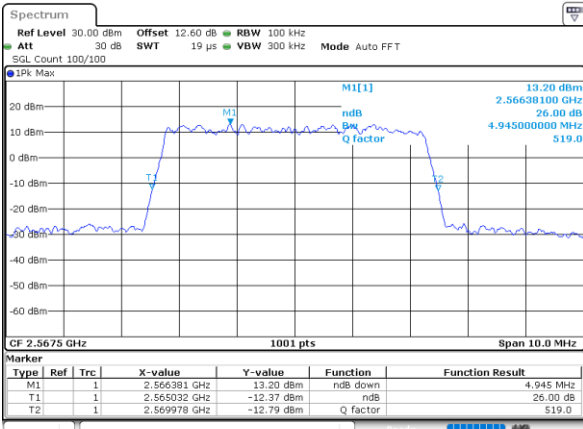

Highest Channel / 20MHz / QPSK

Date: 24.MAY.2020 12:09:26

Highest Channel / 20MHz / 16QAM

Date: 24.MAY.2020 12:09:38

LTE Band 7

Lowest Channel / 5MHz / 64QAM

Date: 24.MAY.2020 11:06:29

Lowest Channel / 10MHz / 64QAM

Date: 24.MAY.2020 11:29:34

Middle Channel / 5MHz / 64QAM

Date: 24.MAY.2020 11:09:44

Middle Channel / 10MHz / 64QAM

Date: 24.MAY.2020 11:32:47

Highest Channel / 5MHz / 64QAM

Date: 24.MAY.2020 11:10:57

Highest Channel / 10MHz / 64QAM

Date: 24.MAY.2020 11:34:00

LTE Band 7

Lowest Channel / 15MHz / 64QAM

Date: 24.MAY.2020 11:52:38

Lowest Channel / 20MHz / 64QAM

Date: 24.MAY.2020 12:15:43

Middle Channel / 15MHz / 64QAM

Date: 24.MAY.2020 11:55:52