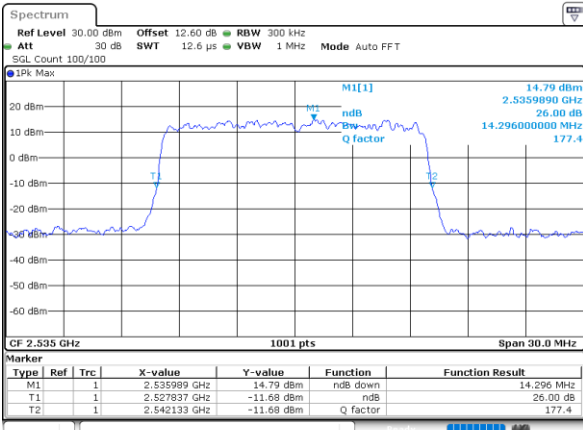

Highest Channel / 10MHz / 16QAM

Date: 24.MAY.2020 11:23:29

LTE Band 7

Lowest Channel / 15MHz / QPSK

Date: 24.MAY.2020 11:37:27

Lowest Channel / 15MHz / 16QAM

Date: 24.MAY.2020 11:37:39

Middle Channel / 15MHz / QPSK

Date: 24.MAY.2020 11:43:57

Middle Channel / 15MHz / 16QAM

Date: 24.MAY.2020 11:44:08

Highest Channel / 15MHz / QPSK

Date: 24.MAY.2020 11:46:22

Highest Channel / 15MHz / 16QAM

Date: 24.MAY.2020 11:46:34

LTE Band 7