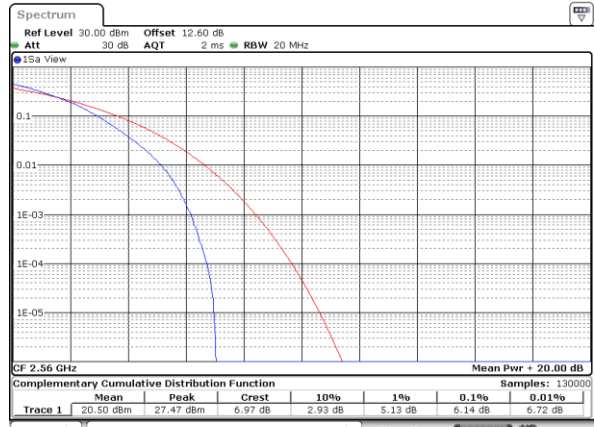

LTE Band 7 / 20MHz / 16QAM

Lowest Channel / 1RB

Date: 24.MAY.2020 12:23:11

Lowest Channel / Full RB

Date: 24.MAY.2020 12:24:23

Middle Channel / 1RB

Date: 24.MAY.2020 12:24:33

Middle Channel / Full RB

Date: 24.MAY.2020 12:24:43

Highest Channel / 1RB

Date: 24.MAY.2020 12:24:53

Highest Channel / Full RB

Date: 24.MAY.2020 12:25:04

LTE Band 7 / 20MHz / 64QAM

Lowest Channel / 1RB

Date: 24.MAY.2020 12:26:19