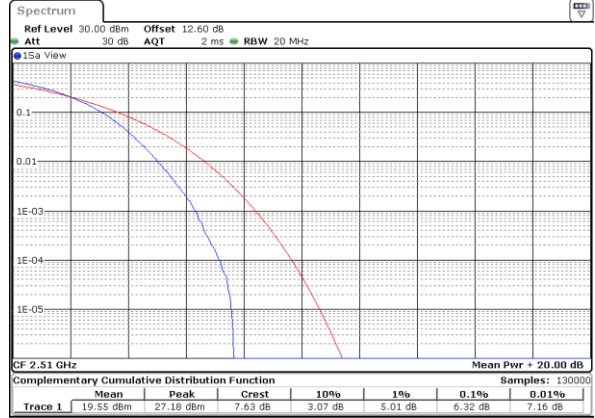

Date: 24.MAY.2020 12:24:43

Highest Channel / 1RB

Date: 24.MAY.2020 12:24:53

Highest Channel / Full RB

Date: 24.MAY.2020 12:25:04

LTE Band 7 / 20MHz / 64QAM

Lowest Channel / 1RB

Date: 24.MAY.2020 12:26:19

Lowest Channel / Full RB

Date: 24.MAY.2020 12:26:129

Middle Channel / 1RB

Date: 24.MAY.2020 12:26:19

Middle Channel / Full RB

Date: 24.MAY.2020 12:26:149

Highest Channel / 1RB

Date: 24.MAY.2020 12:26:59

Highest Channel / Full RB

Date: 24.MAY.2020 12:27:110

26dB Bandwidth

Mode	LTE Band 7 : 26dB BW(MHz)											
BW	1.4MHz		3MHz		5MHz		10MHz		15MHz		20MHz	
Mod.	QPSK	16QAM	QPSK	16QAM	QPSK	16QAM	QPSK	16QAM	QPSK	16QAM	QPSK	16QAM
Lowest CH	-	-	-	-	4.83	4.97	9.85	9.61	14.51	14.54	18.82	19.10
Middle CH	-	-	-	-	4.86	4.83	9.85	9.69	14.30	14.39	19.18	18.86
Highest CH	-	-	-	-	4.94	4.93	9.75	9.85	14.36	14.21	18.86	18.82
Mode	LTE Band 7 : 26dB BW(MHz)											
BW	1.4MHz		3MHz		5MHz		10MHz		15MHz		20MHz	
Mod.	64QAM		64QAM		64QAM		64QAM		64QAM		64QAM	
Lowest CH	-	-	-	-	4.87	-	9.65	-	14.24	-	18.66	-
Middle CH	-	-	-	-	4.90	-	9.79	-	14.33	-	19.18	-
Highest CH	-	-	-	-	4.95	-	9.83	-	14.39	-	19.10	-