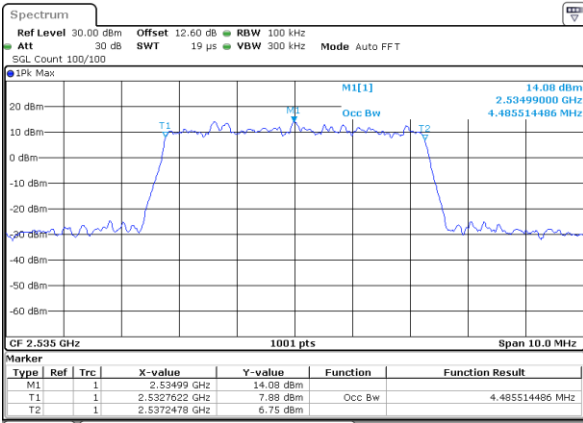

Highest Channel / 20MHz / QPSK

Date: 24.MAY.2020 12:09:01

Highest Channel / 20MHz / 16QAM

Date: 24.MAY.2020 12:09:13

LTE Band 7

Lowest Channel / 5MHz / 64QAM

Date: 24.MAY.2020 11:06:17

Lowest Channel / 10MHz / 64QAM

Date: 24.MAY.2020 11:29:22

Middle Channel / 5MHz / 64QAM

Date: 24.MAY.2020 11:09:32

Middle Channel / 10MHz / 64QAM

Date: 24.MAY.2020 11:32:36

Highest Channel / 5MHz / 64QAM

Date: 24.MAY.2020 11:10:45

Highest Channel / 10MHz / 64QAM