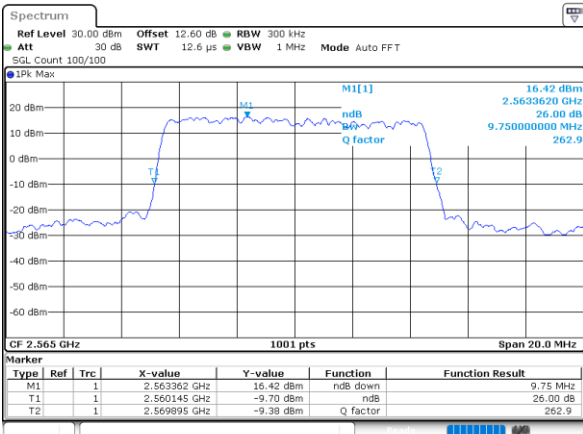

Highest Channel / 10MHz / QPSK

Date: 24.MAY.2020 11:23:17