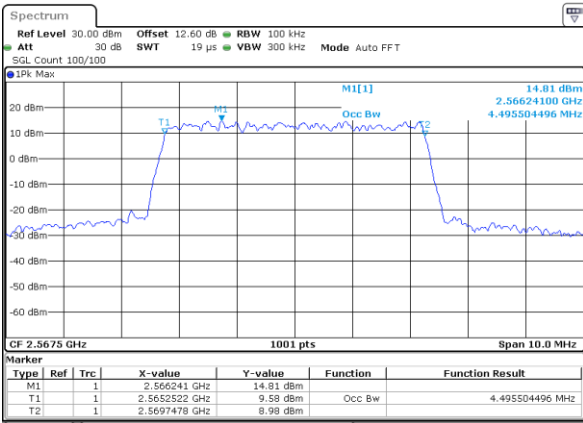

Middle Channel / 20MHz / 64QAM

Date: 24.MAY.2020 12:18:57

Highest Channel / 15MHz / 64QAM

Date: 24.MAY.2020 11:57:05

Highest Channel / 20MHz / 64QAM

Date: 24.MAY.2020 12:20:09

Occupied Bandwidth

Mode	LTE Band 7 : 99%OBW(MHz)											
BW	1.4MHz		3MHz		5MHz		10MHz		15MHz		20MHz	
Mod.	QPSK	16QAM	QPSK	16QAM	QPSK	16QAM	QPSK	16QAM	QPSK	16QAM	QPSK	16QAM
Lowest CH	-	-	-	-	4.51	4.51	9.09	9.03	13.40	13.46	17.78	17.82
Middle CH	-	-	-	-	4.51	4.49	9.05	9.03	13.43	13.43	17.90	17.82
Highest CH	-	-	-	-	4.50	4.48	9.03	9.03	13.46	13.37	17.78	17.86
Mode	LTE Band 7 : 99%OBW(MHz)											
BW	1.4MHz		3MHz		5MHz		10MHz		15MHz		20MHz	
Mod.	64QAM		64QAM		64QAM		64QAM		64QAM		64QAM	
Lowest CH	-	-	-	-	4.51	-	8.99	-	13.37	-	17.90	-
Middle CH	-	-	-	-	4.49	-	9.03	-	13.43	-	17.86	-
Highest CH	-	-	-	-	4.49	-	9.03	-	13.46	-	17.86	-

LTE Band 7

Lowest Channel / 5MHz / QPSK

Date: 24.MAY.2020 10:50:53

Lowest Channel / 5MHz / 16QAM

Date: 24.MAY.2020 10:51:05

Middle Channel / 5MHz / QPSK

Date: 24.MAY.2020 10:57:24

Middle Channel / 5MHz / 16QAM

Date: 24.MAY.2020 10:57:35

Highest Channel / 5MHz / QPSK

Date: 24.MAY.2020 10:59:48

Highest Channel / 5MHz / 16QAM

Date: 24.MAY.2020 11:00:00

LTE Band 7

Lowest Channel / 10MHz / QPSK

Date: 24.MAY.2020 11:14:00