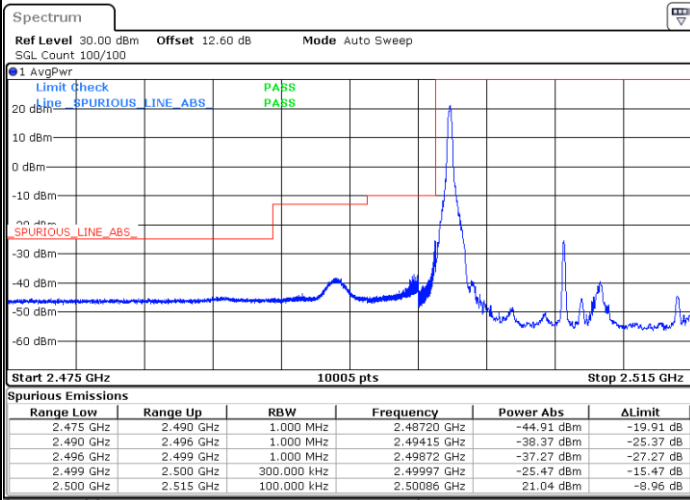

Date: 24.MAY.2020 11:17:37

Date: 24.MAY.2020 11:26:30

LTE Band 7 / 10MHz / 16QAM

LTE Band 7 / 10MHz / 64QAM

Lowest Band Edge / 1 RB

Date: 24.MAY.2020 11:30:34

Highest Band Edge / 1 RB

Date: 24.MAY.2020 11:35:01

Lowest Band Edge / Full RB

Date: 24.MAY.2020 11:31:35

Highest Band Edge / Full RB

Date: 24.MAY.2020 11:36:01

LTE Band 7 / 15MHz / QPSK

Lowest Band Edge / 1 RB

Highest Band Edge / 1 RB

Date: 24.MAY.2020 11:38:40

Date: 24.MAY.2020 11:47:34

Lowest Band Edge / Full RB

Highest Band Edge / Full RB

Date: 24.MAY.2020 11:40:42

Date: 24.MAY.2020 11:49:35

LTE Band 7 / 15MHz / 16QAM

Lowest Band Edge / 1 RB

Date: 24.MAY.2020 11:39:41

Highest Band Edge / 1 RB

Date: 24.MAY.2020 11:48:34

Lowest Band Edge / Full RB

Date: 24.MAY.2020 11:41:43

Highest Band Edge / Full RB

Date: 24.MAY.2020 11:50:35

LTE Band 7 / 15MHz / 64QAM

Lowest Band Edge / 1 RB