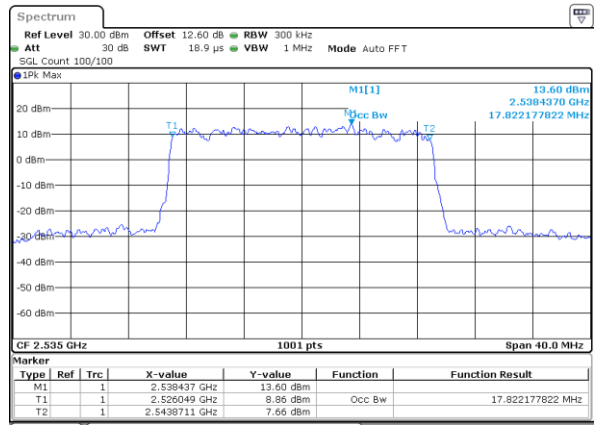

Date: 24.MAY.2020 11:43:04

Middle Channel / 15MHz / 16QAM

Date: 24.MAY.2020 11:43:46

Highest Channel / 15MHz / QPSK

Date: 24.MAY.2020 11:45:58

Highest Channel / 15MHz / 16QAM

Date: 24.MAY.2020 11:46:10

LTE Band 7

Lowest Channel / 20MHz / QPSK

Date: 24.MAY.2020 12:00:07

Lowest Channel / 20MHz / 16QAM

Date: 24.MAY.2020 12:00:19

Middle Channel / 20MHz / QPSK

Date: 24.MAY.2020 12:06:06

Middle Channel / 20MHz / 16QAM

Date: 24.MAY.2020 12:06:48

Highest Channel / 20MHz / QPSK

Date: 24.MAY.2020 12:09:01

Highest Channel / 20MHz / 16QAM

Date: 24.MAY.2020 12:09:13

LTE Band 7

Lowest Channel / 5MHz / 64QAM

Date: 24.MAY.2020 11:06:17

Lowest Channel / 10MHz / 64QAM