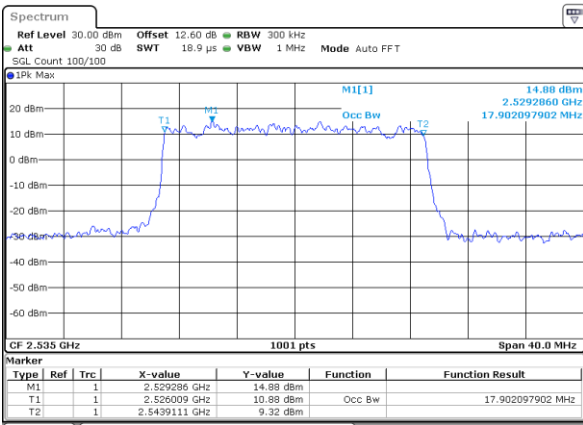

Date: 24.MAY.2020 11:43:04

Middle Channel / 15MHz / 16QAM

Date: 24.MAY.2020 11:43:46

Highest Channel / 15MHz / QPSK

Date: 24.MAY.2020 11:45:58

Highest Channel / 15MHz / 16QAM

Date: 24.MAY.2020 11:46:10

LTE Band 7

Lowest Channel / 20MHz / QPSK

Date: 24.MAY.2020 12:00:07

Lowest Channel / 20MHz / 16QAM

Date: 24.MAY.2020 12:00:19

Middle Channel / 20MHz / QPSK

Date: 24.MAY.2020 12:06:06

Middle Channel / 20MHz / 16QAM

Date: 24.MAY.2020 12:06:48

Highest Channel / 20MHz / QPSK

Date: 24.MAY.2020 12:09:01

Highest Channel / 20MHz / 16QAM

Date: 24.MAY.2020 12:09:13

LTE Band 7

Lowest Channel / 5MHz / 64QAM

Date: 24.MAY.2020 11:06:17

Lowest Channel / 10MHz / 64QAM