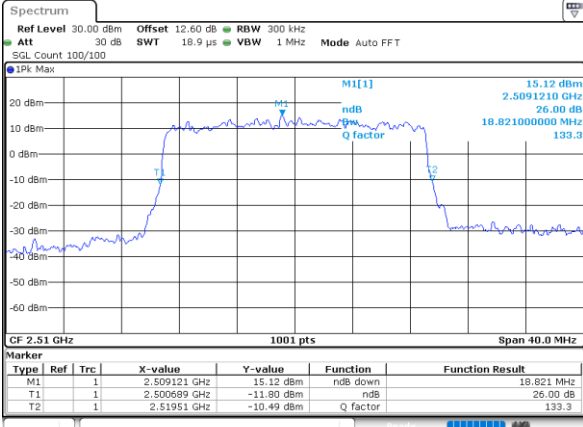

LTE Band 7

Lowest Channel / 20MHz / QPSK

Date: 24.MAY.2020 12:00:13