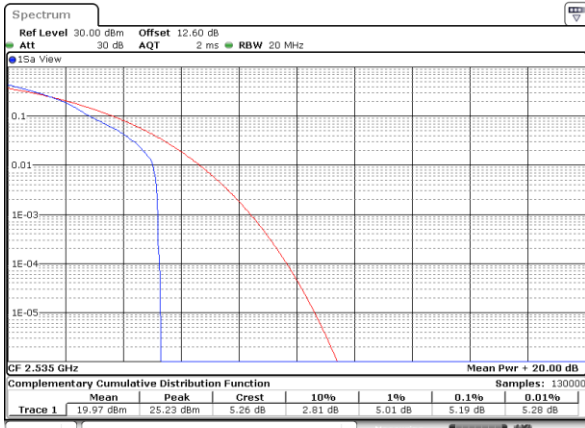

LTE Band 7 / 20MHz / 16QAM

Lowest Channel / 1RB

Date: 24.MAY.2020 12:23:11

Lowest Channel / Full RB

Date: 24.MAY.2020 12:24:23

Middle Channel / 1RB

Date: 24.MAY.2020 12:24:33

Middle Channel / Full RB

Date: 24.MAY.2020 12:24:43

Highest Channel / 1RB

Date: 24.MAY.2020 12:24:53

Highest Channel / Full RB

Date: 24.MAY.2020 12:25:04

LTE Band 7 / 20MHz / 64QAM

Lowest Channel / 1RB

Date: 24.MAY.2020 12:26:19