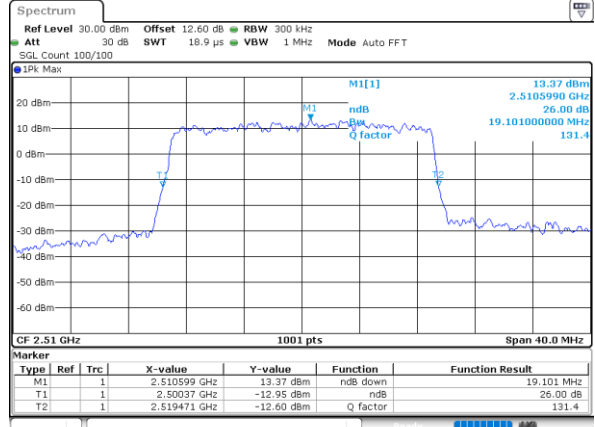

Lowest Channel / 20MHz / 16QAM

Date: 24.MAY.2020 12:00:43