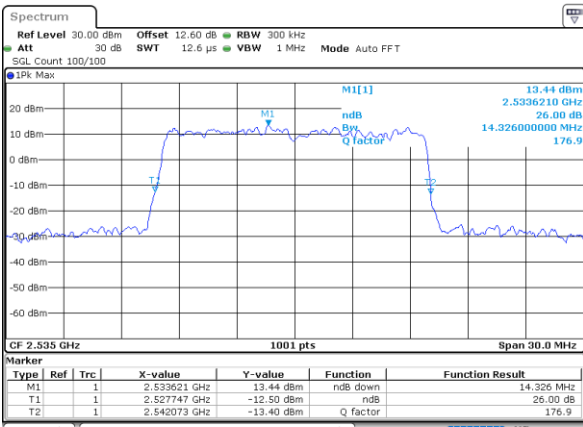

Date: 24.MAY.2020 11:34:00

LTE Band 7

Lowest Channel / 15MHz / 64QAM

Date: 24.MAY.2020 11:52:38

Lowest Channel / 20MHz / 64QAM

Date: 24.MAY.2020 12:15:43

Middle Channel / 15MHz / 64QAM

Date: 24.MAY.2020 11:55:52

Middle Channel / 20MHz / 64QAM

Date: 24.MAY.2020 12:18:57

Highest Channel / 15MHz / 64QAM

Date: 24.MAY.2020 11:57:05

Highest Channel / 20MHz / 64QAM

Date: 24.MAY.2020 12:20:09

Occupied Bandwidth

Mode	LTE Band 7 : 99%OBW(MHz)											
BW	1.4MHz		3MHz		5MHz		10MHz		15MHz		20MHz	
Mod.	QPSK	16QAM	QPSK	16QAM	QPSK	16QAM	QPSK	16QAM	QPSK	16QAM	QPSK	16QAM
Lowest CH	-	-	-	-	4.51	4.51	9.09	9.03	13.40	13.46	17.78	17.82
Middle CH	-	-	-	-	4.51	4.49	9.05	9.03	13.43	13.43	17.90	17.82
Highest CH	-	-	-	-	4.50	4.48	9.03	9.03	13.46	13.37	17.78	17.86
Mode	LTE Band 7 : 99%OBW(MHz)											
BW	1.4MHz		3MHz		5MHz		10MHz		15MHz		20MHz	
Mod.	64QAM		64QAM		64QAM		64QAM		64QAM		64QAM	
Lowest CH	-	-	-	-	4.51	-	8.99	-	13.37	-	17.90	-
Middle CH	-	-	-	-	4.49	-	9.03	-	13.43	-	17.86	-
Highest CH	-	-	-	-	4.49	-	9.03	-	13.46	-	17.86	-