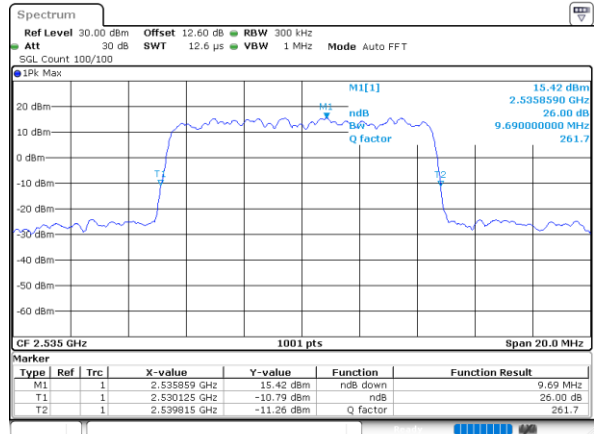

Lowest Channel / 10MHz / 16QAM

Date: 24.MAY.2020 11:14:36

Middle Channel / 10MHz / QPSK

Date: 24.MAY.2020 11:20:51

Middle Channel / 10MHz / 16QAM

Date: 24.MAY.2020 11:21:03

Highest Channel / 10MHz / QPSK

Date: 24.MAY.2020 11:23:17

Highest Channel / 10MHz / 16QAM

Date: 24.MAY.2020 11:23:29

LTE Band 7

Lowest Channel / 15MHz / QPSK

Date: 24.MAY.2020 11:37:27

Lowest Channel / 15MHz / 16QAM

Date: 24.MAY.2020 11:37:39

Middle Channel / 15MHz / QPSK