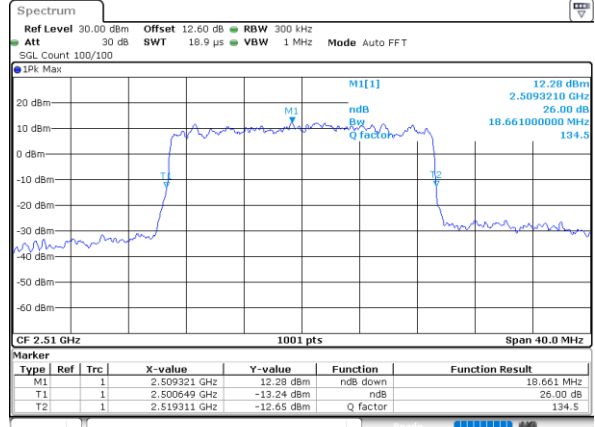

Date: 24.MAY.2020 11:34:00

LTE Band 7

Lowest Channel / 15MHz / 64QAM

Date: 24.MAY.2020 11:52:38

Lowest Channel / 20MHz / 64QAM

Date: 24.MAY.2020 12:15:43

Middle Channel / 15MHz / 64QAM

Date: 24.MAY.2020 11:55:52

Middle Channel / 20MHz / 64QAM

Date: 24.MAY.2020 12:18:57

Highest Channel / 15MHz / 64QAM

Date: 24.MAY.2020 11:57:05

Highest Channel / 20MHz / 64QAM

Date: 24.MAY.2020 12:20:09

Occupied Bandwidth

Mode	LTE Band 7 : 99%OBW(MHz)											
BW	1.4MHz		3MHz		5MHz		10MHz		15MHz		20MHz	
Mod.	QPSK	16QAM	QPSK	16QAM	QPSK	16QAM	QPSK	16QAM	QPSK	16QAM	QPSK	16QAM
Lowest CH	-	-	-	-	4.51	4.51	9.09	9.03	13.40	13.46	17.78	17.82
Middle CH	-	-	-	-	4.51	4.49	9.05	9.03	13.43	13.43	17.90	17.82
Highest CH	-	-	-	-	4.50	4.48	9.03	9.03	13.46	13.37	17.78	17.86
Mode	LTE Band 7 : 99%OBW(MHz)											
BW	1.4MHz		3MHz		5MHz		10MHz		15MHz		20MHz	
Mod.	64QAM		64QAM		64QAM		64QAM		64QAM		64QAM	
Lowest CH	-	-	-	-	4.51	-	8.99	-	13.37	-	17.90	-
Middle CH	-	-	-	-	4.49	-	9.03	-	13.43	-	17.86	-
Highest CH	-	-	-	-	4.49	-	9.03	-	13.46	-	17.86	-