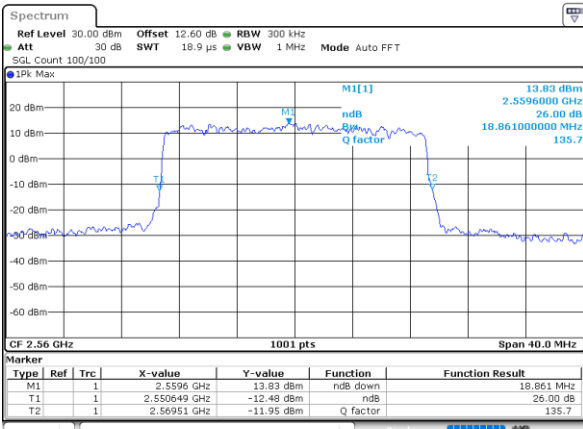

Highest Channel / 20MHz / QPSK

Date: 24.MAY.2020 12:09:26

Highest Channel / 20MHz / 16QAM

Date: 24.MAY.2020 12:09:38

LTE Band 7

Lowest Channel / 5MHz / 64QAM

Date: 24.MAY.2020 11:06:29

Lowest Channel / 10MHz / 64QAM