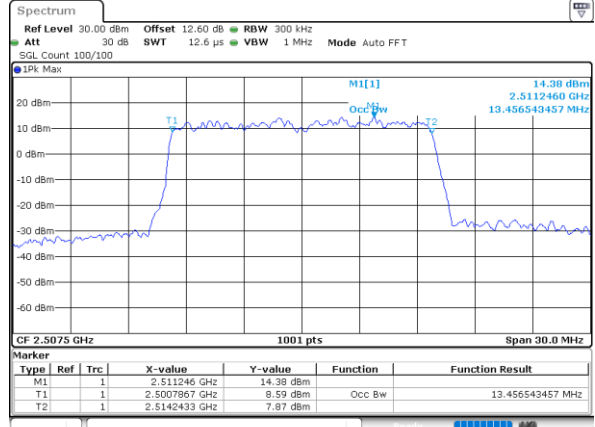

Highest Channel / 10MHz / 16QAM

Date: 24.MAY.2020 11:23:04

LTE Band 7

Lowest Channel / 15MHz / QPSK

Date: 24.MAY.2020 11:37:03

Lowest Channel / 15MHz / 16QAM

Date: 24.MAY.2020 11:37:15

Middle Channel / 15MHz / QPSK

Date: 24.MAY.2020 11:43:04

Middle Channel / 15MHz / 16QAM

Date: 24.MAY.2020 11:43:46

Highest Channel / 15MHz / QPSK

Date: 24.MAY.2020 11:45:58

Highest Channel / 15MHz / 16QAM

Date: 24.MAY.2020 11:46:10

LTE Band 7