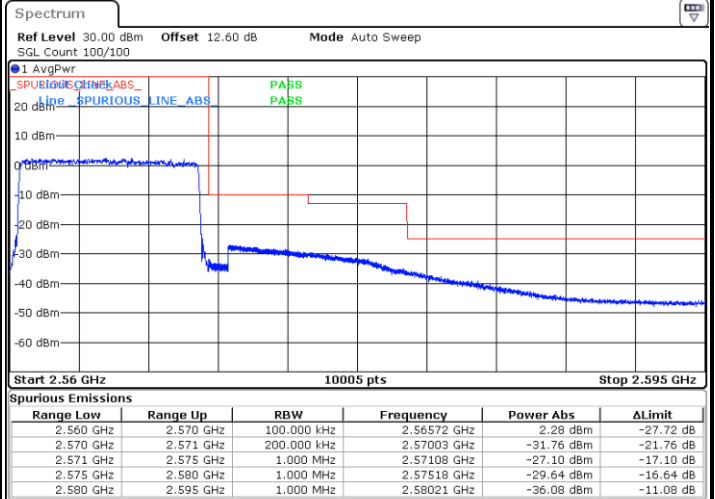

Date: 24.MAY.2020 11:12:57

LTE Band 7 / 10MHz / QPSK

Lowest Band Edge / 1 RB

Highest Band Edge / 1 RB

Date: 24.MAY.2020 11:15:36

Date: 24.MAY.2020 11:24:29

Lowest Band Edge / Full RB

Highest Band Edge / Full RB

Date: 24.MAY.2020 11:17:37

Date: 24.MAY.2020 11:26:30

LTE Band 7 / 10MHz / 16QAM

LTE Band 7 / 10MHz / 64QAM

Lowest Band Edge / 1 RB

Date: 24.MAY.2020 11:30:34

Highest Band Edge / 1 RB

Date: 24.MAY.2020 11:35:01

Lowest Band Edge / Full RB

Date: 24.MAY.2020 11:31:35

Highest Band Edge / Full RB

Date: 24.MAY.2020 11:36:01

LTE Band 7 / 15MHz / QPSK

Lowest Band Edge / 1 RB

Highest Band Edge / 1 RB

Date: 24.MAY.2020 11:38:40

Date: 24.MAY.2020 11:47:34

Lowest Band Edge / Full RB

Highest Band Edge / Full RB

Date: 24.MAY.2020 11:40:42

Date: 24.MAY.2020 11:49:35

LTE Band 7 / 15MHz / 16QAM

Lowest Band Edge / 1 RB

Date: 24.MAY.2020 11:39:41