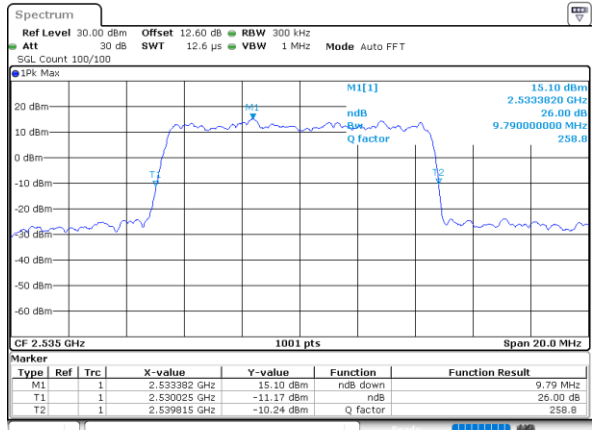

Highest Channel / 20MHz / QPSK

Date: 24.MAY.2020 12:09:26

Highest Channel / 20MHz / 16QAM

Date: 24.MAY.2020 12:09:38

LTE Band 7

Lowest Channel / 5MHz / 64QAM

Date: 24.MAY.2020 11:06:29

Lowest Channel / 10MHz / 64QAM

Date: 24.MAY.2020 11:29:34

Middle Channel / 5MHz / 64QAM

Date: 24.MAY.2020 11:09:44

Middle Channel / 10MHz / 64QAM

Date: 24.MAY.2020 11:32:47

Highest Channel / 5MHz / 64QAM

Date: 24.MAY.2020 11:10:57

Highest Channel / 10MHz / 64QAM