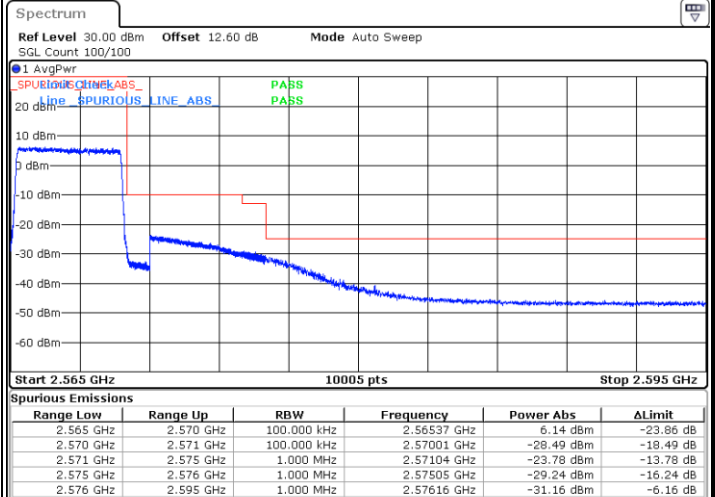

Middle Channel / 20MHz / 64QAM

Date: 24.MAY.2020 12:18:45

Highest Channel / 15MHz / 64QAM

Date: 24.MAY.2020 11:56:53

Highest Channel / 20MHz / 64QAM

Date: 24.MAY.2020 12:19:57

Conducted Band Edge

LTE Band 7 / 5MHz / 16QAM

Lowest Band Edge / 1 RB

Highest Band Edge / 1 RB

Date: 24.MAY.2020 10:53:30

Date: 24.MAY.2020 11:02:25

Lowest Band Edge / Full RB

Highest Band Edge / Full RB

Date: 24.MAY.2020 10:55:32

Date: 24.MAY.2020 11:04:26

LTE Band 7 / 5MHz / 64QAM

Lowest Band Edge / 1RB

Date: 24.MAY.2020 11:07:30

Highest Band Edge / 1 RB

Date: 24.MAY.2020 11:11:57

Lowest Band Edge / Full RB

Date: 24.MAY.2020 11:08:31

Highest Band Edge / Full RB

Date: 24.MAY.2020 11:12:57

LTE Band 7 / 10MHz / QPSK

Lowest Band Edge / 1 RB

Highest Band Edge / 1 RB

Date: 24.MAY.2020 11:15:36

Date: 24.MAY.2020 11:24:29

Lowest Band Edge / Full RB

Highest Band Edge / Full RB