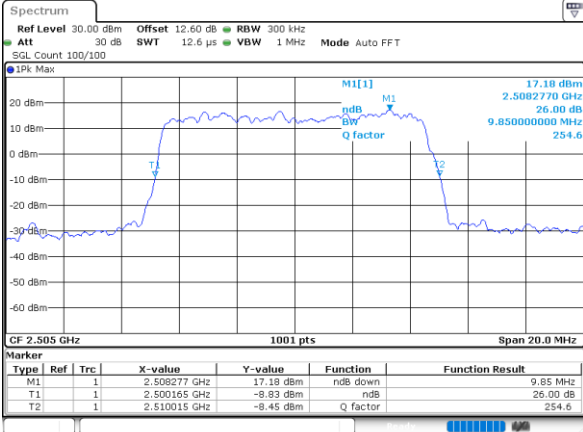

Date: 24.MAY.2020 10:57:58

Highest Channel / 5MHz / QPSK

Date: 24.MAY.2020 11:00:12

Highest Channel / 5MHz / 16QAM

Date: 24.MAY.2020 11:00:24

LTE Band 7

Lowest Channel / 10MHz / QPSK

Date: 24.MAY.2020 11:14:24