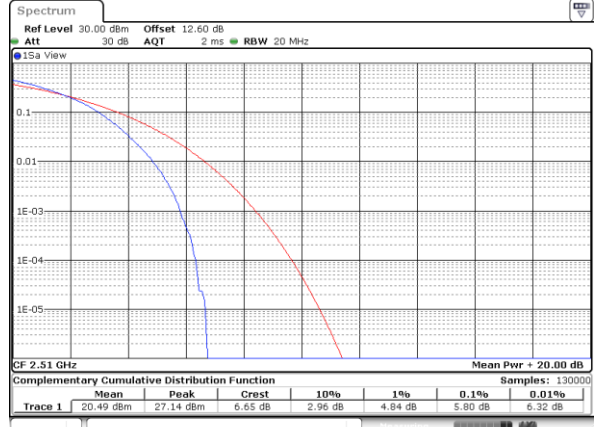

LTE Band 7 / 20MHz / 16QAM

Lowest Channel / 1RB

Date: 24.MAY.2020 12:23:11

Lowest Channel / Full RB

Date: 24.MAY.2020 12:24:23

Middle Channel / 1RB

Date: 24.MAY.2020 12:24:33

Middle Channel / Full RB

Date: 24.MAY.2020 12:24:43

Highest Channel / 1RB

Date: 24.MAY.2020 12:24:53

Highest Channel / Full RB

Date: 24.MAY.2020 12:25:04

LTE Band 7 / 20MHz / 64QAM

Lowest Channel / 1RB

Date: 24.MAY.2020 12:26:19