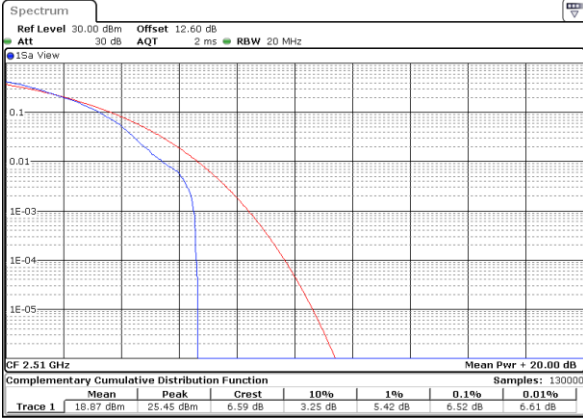

Date: 24.MAY.2020 12:24:43

Highest Channel / 1RB

Date: 24.MAY.2020 12:24:53

Highest Channel / Full RB

Date: 24.MAY.2020 12:25:04

LTE Band 7 / 20MHz / 64QAM

Lowest Channel / 1RB

Date: 24.MAY.2020 12:26:19

Lowest Channel / Full RB

Date: 24.MAY.2020 12:26:129

Middle Channel / 1RB

Date: 24.MAY.2020 12:26:19

Middle Channel / Full RB

Date: 24.MAY.2020 12:26:149

Highest Channel / 1RB

Date: 24.MAY.2020 12:26:59

Highest Channel / Full RB

Date: 24.MAY.2020 12:27:110

26dB Bandwidth

Mode	LTE Band 7 : 26dB BW(MHz)											
BW	1.4MHz		3MHz		5MHz		10MHz		15MHz		20MHz	
Mod.	QPSK	16QAM	QPSK	16QAM	QPSK	16QAM	QPSK	16QAM	QPSK	16QAM	QPSK	16QAM
Lowest CH	-	-	-	-	4.83	4.97	9.85	9.61	14.51	14.54	18.82	19.10
Middle CH	-	-	-	-	4.86	4.83	9.85	9.69	14.30	14.39	19.18	18.86
Highest CH	-	-	-	-	4.94	4.93	9.75	9.85	14.36	14.21	18.86	18.82
Mode	LTE Band 7 : 26dB BW(MHz)											
BW	1.4MHz		3MHz		5MHz		10MHz		15MHz		20MHz	
Mod.	64QAM		64QAM		64QAM		64QAM		64QAM		64QAM	
Lowest CH	-	-	-	-	4.87	-	9.65	-	14.24	-	18.66	-
Middle CH	-	-	-	-	4.90	-	9.79	-	14.33	-	19.18	-
Highest CH	-	-	-	-	4.95	-	9.83	-	14.39	-	19.10	-