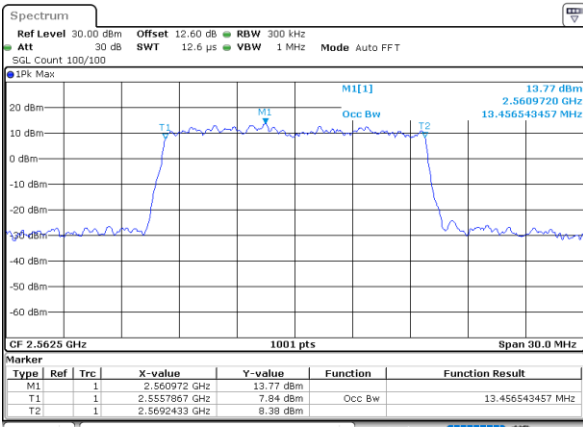

Date: 24.MAY.2020 11:33:48

LTE Band 7

Lowest Channel / 15MHz / 64QAM

Date: 24.MAY.2020 11:52:26

Lowest Channel / 20MHz / 64QAM

Date: 24.MAY.2020 12:15:31

Middle Channel / 15MHz / 64QAM

Date: 24.MAY.2020 11:55:41

Middle Channel / 20MHz / 64QAM

Date: 24.MAY.2020 12:18:45

Highest Channel / 15MHz / 64QAM

Date: 24.MAY.2020 11:56:53

Highest Channel / 20MHz / 64QAM

Date: 24.MAY.2020 12:19:57

Conducted Band Edge

LTE Band 7 / 5MHz / 16QAM