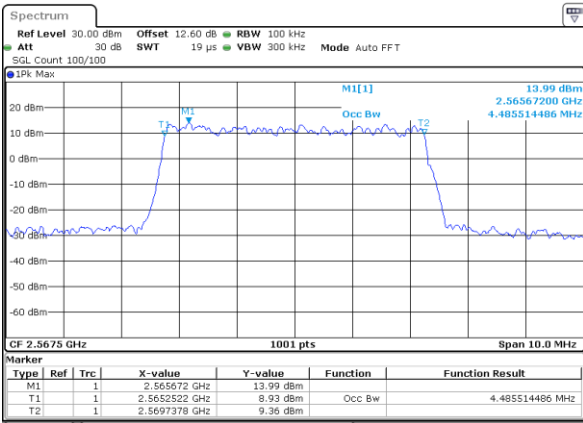

Highest Channel / 20MHz / QPSK

Date: 24.MAY.2020 12:09:01

Highest Channel / 20MHz / 16QAM

Date: 24.MAY.2020 12:09:13

LTE Band 7

Lowest Channel / 5MHz / 64QAM

Date: 24.MAY.2020 11:06:17

Lowest Channel / 10MHz / 64QAM

Date: 24.MAY.2020 11:29:22

Middle Channel / 5MHz / 64QAM

Date: 24.MAY.2020 11:09:32

Middle Channel / 10MHz / 64QAM

Date: 24.MAY.2020 11:32:36

Highest Channel / 5MHz / 64QAM

Date: 24.MAY.2020 11:10:45

Highest Channel / 10MHz / 64QAM

Date: 24.MAY.2020 11:33:48

LTE Band 7

Lowest Channel / 15MHz / 64QAM

Date: 24.MAY.2020 11:52:26

Lowest Channel / 20MHz / 64QAM

Date: 24.MAY.2020 12:15:31

Middle Channel / 15MHz / 64QAM

Date: 24.MAY.2020 11:55:41

Middle Channel / 20MHz / 64QAM

Date: 24.MAY.2020 12:18:45

Highest Channel / 15MHz / 64QAM

Date: 24.MAY.2020 11:56:53

Highest Channel / 20MHz / 64QAM

Date: 24.MAY.2020 12:19:57

Conducted Band Edge

LTE Band 7 / 5MHz / 16QAM