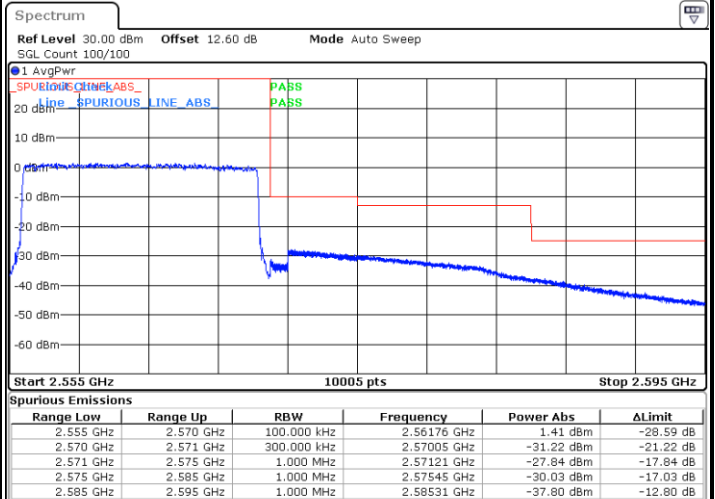

Lowest Band Edge / Full RB

Date: 24.MAY.2020 11:31:35

Highest Band Edge / Full RB

Date: 24.MAY.2020 11:36:01

LTE Band 7 / 15MHz / QPSK

Lowest Band Edge / 1 RB

Highest Band Edge / 1 RB

Date: 24.MAY.2020 11:38:40

Date: 24.MAY.2020 11:47:34

Lowest Band Edge / Full RB

Highest Band Edge / Full RB

Date: 24.MAY.2020 11:40:42

Date: 24.MAY.2020 11:49:35

LTE Band 7 / 15MHz / 16QAM

Lowest Band Edge / 1 RB

Date: 24.MAY.2020 11:39:41

Highest Band Edge / 1 RB

Date: 24.MAY.2020 11:48:34

Lowest Band Edge / Full RB

Date: 24.MAY.2020 11:41:43

Highest Band Edge / Full RB

Date: 24.MAY.2020 11:50:35

LTE Band 7 / 15MHz / 64QAM

Lowest Band Edge / 1 RB

Date: 24.MAY.2020 11:53:39

Highest Band Edge / 1 RB

Date: 24.MAY.2020 11:58:05

Lowest Band Edge / Full RB

Date: 24.MAY.2020 11:54:39

Highest Band Edge / Full RB

Date: 24.MAY.2020 11:59:05