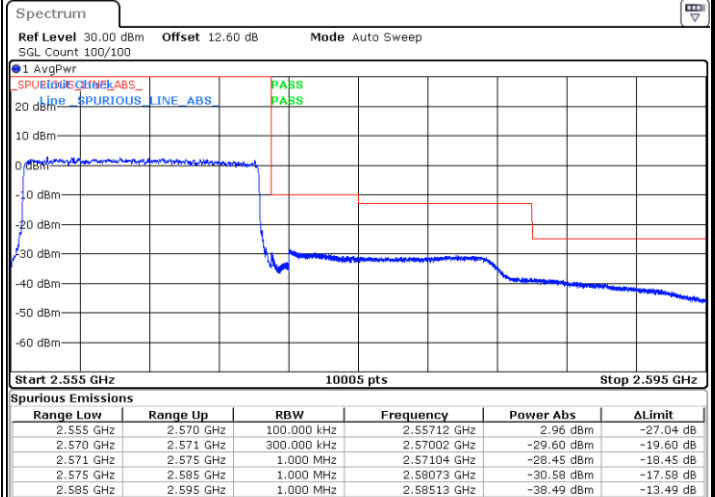

Date: 24.MAY.2020 11:17:37

Date: 24.MAY.2020 11:26:30

LTE Band 7 / 10MHz / 16QAM

LTE Band 7 / 10MHz / 64QAM

Lowest Band Edge / 1 RB

Date: 24.MAY.2020 11:30:34

Highest Band Edge / 1 RB

Date: 24.MAY.2020 11:35:01

Lowest Band Edge / Full RB

Date: 24.MAY.2020 11:31:35

Highest Band Edge / Full RB

Date: 24.MAY.2020 11:36:01

LTE Band 7 / 15MHz / QPSK

Lowest Band Edge / 1 RB

Highest Band Edge / 1 RB

Date: 24.MAY.2020 11:38:40

Date: 24.MAY.2020 11:47:34

Lowest Band Edge / Full RB

Highest Band Edge / Full RB

Date: 24.MAY.2020 11:40:42

Date: 24.MAY.2020 11:49:35

LTE Band 7 / 15MHz / 16QAM

Lowest Band Edge / 1 RB

Date: 24.MAY.2020 11:39:41

Highest Band Edge / 1 RB

Date: 24.MAY.2020 11:48:34

Lowest Band Edge / Full RB

Date: 24.MAY.2020 11:41:43

Highest Band Edge / Full RB

Date: 24.MAY.2020 11:50:35

LTE Band 7 / 15MHz / 64QAM

Lowest Band Edge / 1 RB