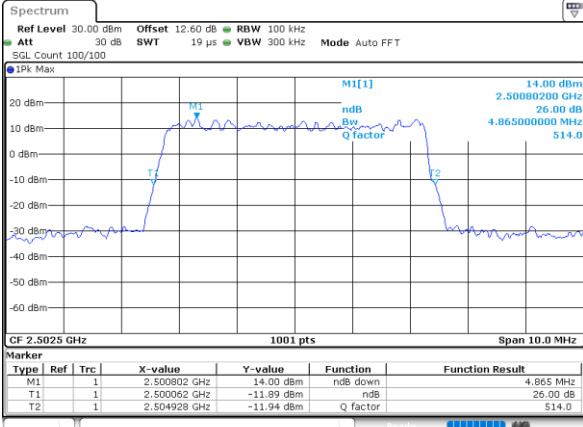

Highest Channel / 20MHz / QPSK

Date: 24.MAY.2020 12:09:26

Highest Channel / 20MHz / 16QAM

Date: 24.MAY.2020 12:09:38

LTE Band 7

Lowest Channel / 5MHz / 64QAM

Date: 24.MAY.2020 11:06:29

Lowest Channel / 10MHz / 64QAM