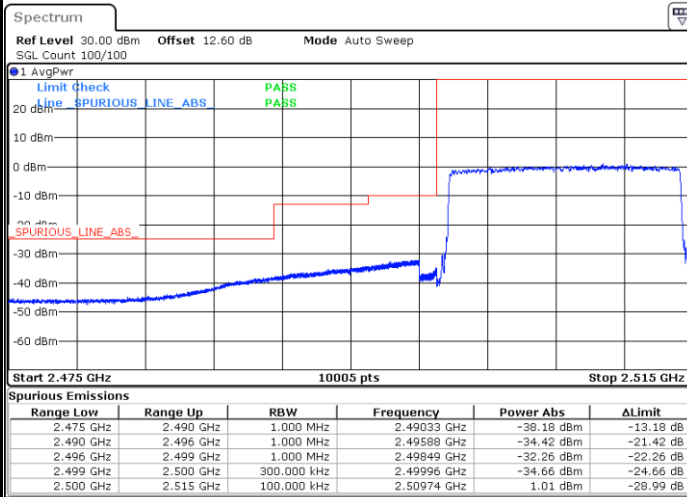

Lowest Band Edge / Full RB

Date: 24.MAY.2020 11:31:35

Highest Band Edge / Full RB

Date: 24.MAY.2020 11:36:01

LTE Band 7 / 15MHz / QPSK

Lowest Band Edge / 1 RB

Highest Band Edge / 1 RB

Date: 24.MAY.2020 11:38:40

Date: 24.MAY.2020 11:47:34

Lowest Band Edge / Full RB

Highest Band Edge / Full RB

Date: 24.MAY.2020 11:40:42

Date: 24.MAY.2020 11:49:35

LTE Band 7 / 15MHz / 16QAM

Lowest Band Edge / 1 RB

Date: 24.MAY.2020 11:39:41

Highest Band Edge / 1 RB

Date: 24.MAY.2020 11:48:34

Lowest Band Edge / Full RB

Date: 24.MAY.2020 11:41:43

Highest Band Edge / Full RB

Date: 24.MAY.2020 11:50:35

LTE Band 7 / 15MHz / 64QAM

Lowest Band Edge / 1 RB

Date: 24.MAY.2020 11:53:39

Highest Band Edge / 1 RB

Date: 24.MAY.2020 11:58:05

Lowest Band Edge / Full RB

Date: 24.MAY.2020 11:54:39

Highest Band Edge / Full RB

Date: 24.MAY.2020 11:59:05