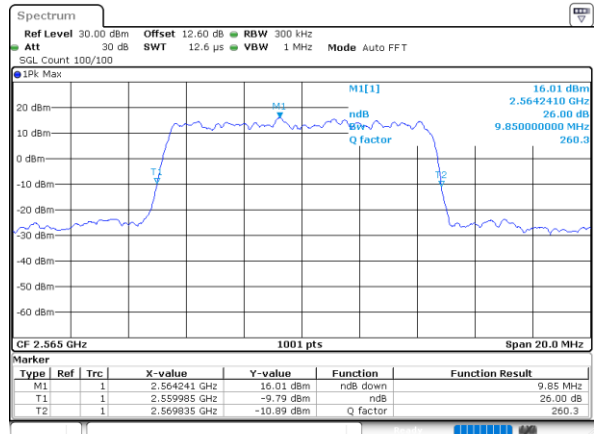

Lowest Channel / 10MHz / 16QAM

Date: 24.MAY.2020 11:14:36

Middle Channel / 10MHz / QPSK

Date: 24.MAY.2020 11:20:51

Middle Channel / 10MHz / 16QAM

Date: 24.MAY.2020 11:21:03

Highest Channel / 10MHz / QPSK

Date: 24.MAY.2020 11:23:17

Highest Channel / 10MHz / 16QAM

Date: 24.MAY.2020 11:23:29

LTE Band 7

Lowest Channel / 15MHz / QPSK

Date: 24.MAY.2020 11:37:27

Lowest Channel / 15MHz / 16QAM

Date: 24.MAY.2020 11:37:39

Middle Channel / 15MHz / QPSK