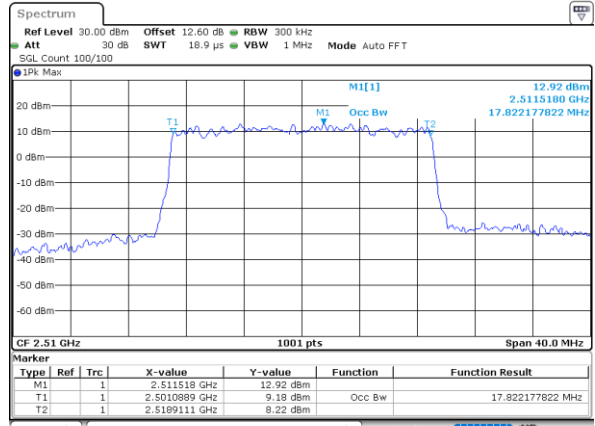

Lowest Channel / 20MHz / 16QAM

Date: 24.MAY.2020 12:00:19