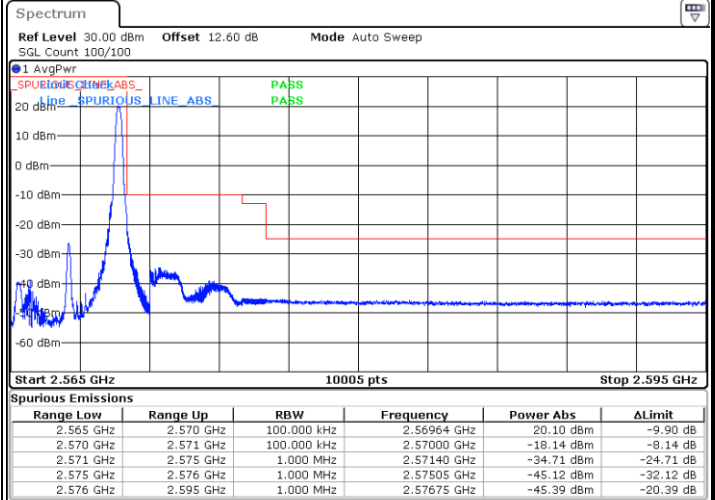

Date: 24.MAY.2020 11:33:48

LTE Band 7

Lowest Channel / 15MHz / 64QAM

Date: 24.MAY.2020 11:52:26

Lowest Channel / 20MHz / 64QAM

Date: 24.MAY.2020 12:15:31

Middle Channel / 15MHz / 64QAM

Date: 24.MAY.2020 11:55:41

Middle Channel / 20MHz / 64QAM

Date: 24.MAY.2020 12:18:45

Highest Channel / 15MHz / 64QAM

Date: 24.MAY.2020 11:56:53

Highest Channel / 20MHz / 64QAM

Date: 24.MAY.2020 12:19:57

Conducted Band Edge

LTE Band 7 / 5MHz / 16QAM

Lowest Band Edge / 1 RB

Highest Band Edge / 1 RB

Date: 24.MAY.2020 10:53:30

Date: 24.MAY.2020 11:02:25

Lowest Band Edge / Full RB

Highest Band Edge / Full RB

Date: 24.MAY.2020 10:55:32

Date: 24.MAY.2020 11:04:26

LTE Band 7 / 5MHz / 64QAM

Lowest Band Edge / 1RB

Date: 24.MAY.2020 11:07:30

Highest Band Edge / 1 RB

Date: 24.MAY.2020 11:11:57

Lowest Band Edge / Full RB

Date: 24.MAY.2020 11:08:31

Highest Band Edge / Full RB