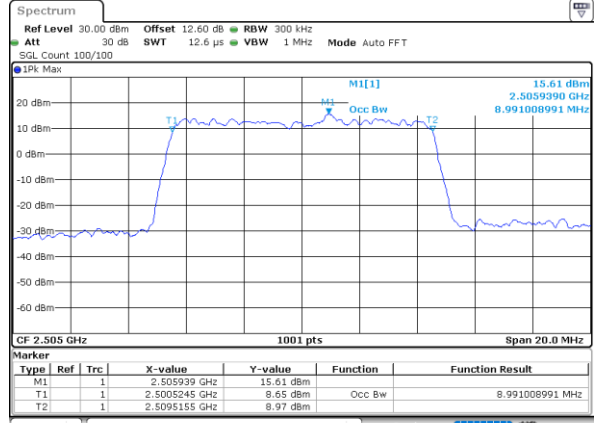

Highest Channel / 20MHz / QPSK

Date: 24.MAY.2020 12:09:01

Highest Channel / 20MHz / 16QAM

Date: 24.MAY.2020 12:09:13

LTE Band 7

Lowest Channel / 5MHz / 64QAM

Date: 24.MAY.2020 11:06:17

Lowest Channel / 10MHz / 64QAM

Date: 24.MAY.2020 11:29:22

Middle Channel / 5MHz / 64QAM

Date: 24.MAY.2020 11:09:32

Middle Channel / 10MHz / 64QAM

Date: 24.MAY.2020 11:32:36

Highest Channel / 5MHz / 64QAM

Date: 24.MAY.2020 11:10:45

Highest Channel / 10MHz / 64QAM