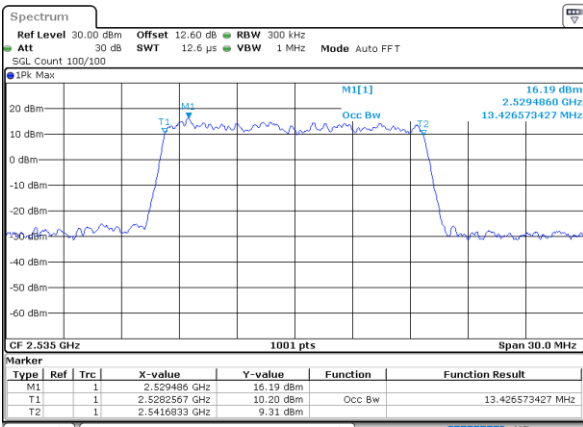

Highest Channel / 10MHz / 16QAM

Date: 24.MAY.2020 11:23:04

LTE Band 7

Lowest Channel / 15MHz / QPSK

Date: 24.MAY.2020 11:37:03

Lowest Channel / 15MHz / 16QAM

Date: 24.MAY.2020 11:37:15

Middle Channel / 15MHz / QPSK

Date: 24.MAY.2020 11:43:04

Middle Channel / 15MHz / 16QAM

Date: 24.MAY.2020 11:43:46

Highest Channel / 15MHz / QPSK

Date: 24.MAY.2020 11:45:58

Highest Channel / 15MHz / 16QAM

Date: 24.MAY.2020 11:46:10

LTE Band 7