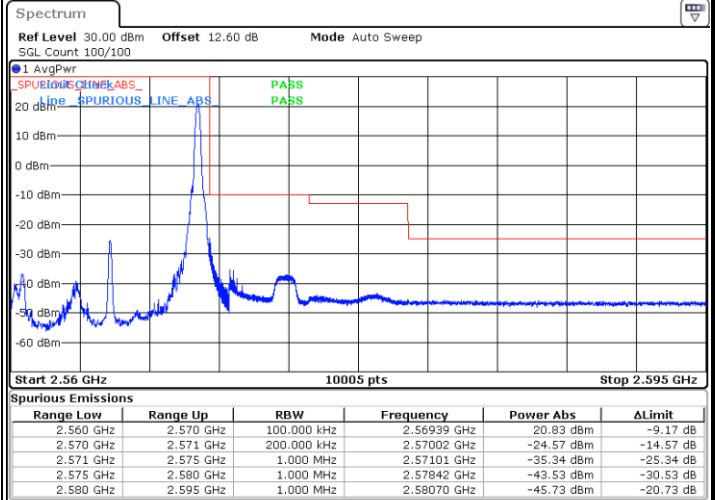

LTE Band 7 / 5MHz / 64QAM

Lowest Band Edge / 1RB

Date: 24.MAY.2020 11:07:30

Highest Band Edge / 1 RB

Date: 24.MAY.2020 11:11:57

Lowest Band Edge / Full RB

Date: 24.MAY.2020 11:08:31

Highest Band Edge / Full RB

Date: 24.MAY.2020 11:12:57

LTE Band 7 / 10MHz / QPSK

Lowest Band Edge / 1 RB

Highest Band Edge / 1 RB

Date: 24.MAY.2020 11:15:36

Date: 24.MAY.2020 11:24:29

Lowest Band Edge / Full RB

Highest Band Edge / Full RB

Date: 24.MAY.2020 11:17:37

Date: 24.MAY.2020 11:26:30

LTE Band 7 / 10MHz / 16QAM

LTE Band 7 / 10MHz / 64QAM

Lowest Band Edge / 1 RB

Date: 24.MAY.2020 11:30:34

Highest Band Edge / 1 RB

Date: 24.MAY.2020 11:35:01

Lowest Band Edge / Full RB

Date: 24.MAY.2020 11:31:35

Highest Band Edge / Full RB

Date: 24.MAY.2020 11:36:01

LTE Band 7 / 15MHz / QPSK

Lowest Band Edge / 1 RB

Highest Band Edge / 1 RB

Date: 24.MAY.2020 11:38:40