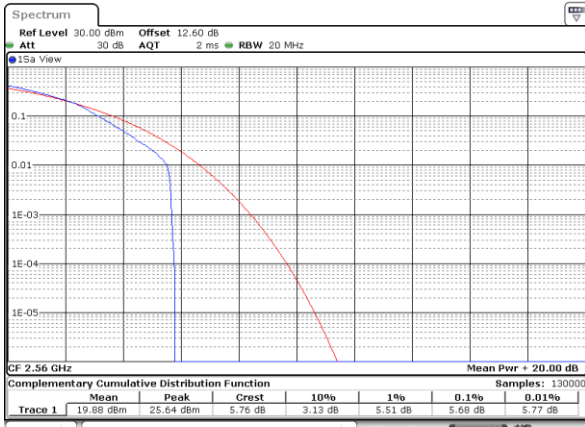

LTE Band 7 / 20MHz / 16QAM

Lowest Channel / 1RB

Date: 24.MAY.2020 12:23:11

Lowest Channel / Full RB

Date: 24.MAY.2020 12:24:23

Middle Channel / 1RB

Date: 24.MAY.2020 12:24:33

Middle Channel / Full RB

Date: 24.MAY.2020 12:24:43

Highest Channel / 1RB

Date: 24.MAY.2020 12:24:53

Highest Channel / Full RB

Date: 24.MAY.2020 12:25:04

LTE Band 7 / 20MHz / 64QAM

Lowest Channel / 1RB

Date: 24.MAY.2020 12:26:19

Highest Channel / Full RB

Date: 24.MAY.2020 12:27:110

26dB Bandwidth

Mode	LTE Band 7 : 26dB BW(MHz)											
BW	1.4MHz		3MHz		5MHz		10MHz		15MHz		20MHz	
Mod.	QPSK	16QAM	QPSK	16QAM	QPSK	16QAM	QPSK	16QAM	QPSK	16QAM	QPSK	16QAM
Lowest CH	-	-	-	-	4.83	4.97	9.85	9.61	14.51	14.54	18.82	19.10
Middle CH	-	-	-	-	4.86	4.83	9.85	9.69	14.30	14.39	19.18	18.86
Highest CH	-	-	-	-	4.94	4.93	9.75	9.85	14.36	14.21	18.86	18.82
Mode	LTE Band 7 : 26dB BW(MHz)											
BW	1.4MHz		3MHz		5MHz		10MHz		15MHz		20MHz	
Mod.	64QAM		64QAM		64QAM		64QAM		64QAM		64QAM	
Lowest CH	-	-	-	-	4.87	-	9.65	-	14.24	-	18.66	-
Middle CH	-	-	-	-	4.90	-	9.79	-	14.33	-	19.18	-
Highest CH	-	-	-	-	4.95	-	9.83	-	14.39	-	19.10	-