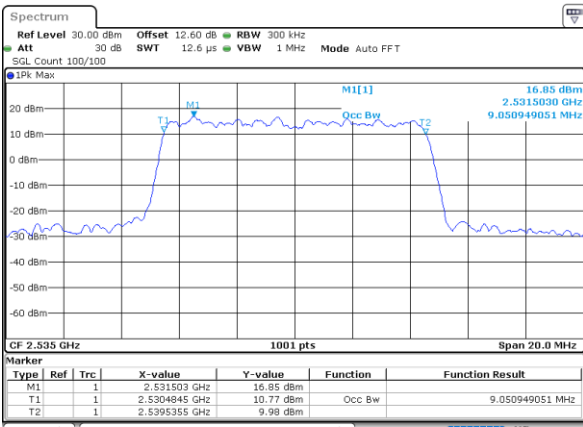

Middle Channel / 10MHz / QPSK

Date: 24.MAY.2020 11:20:28