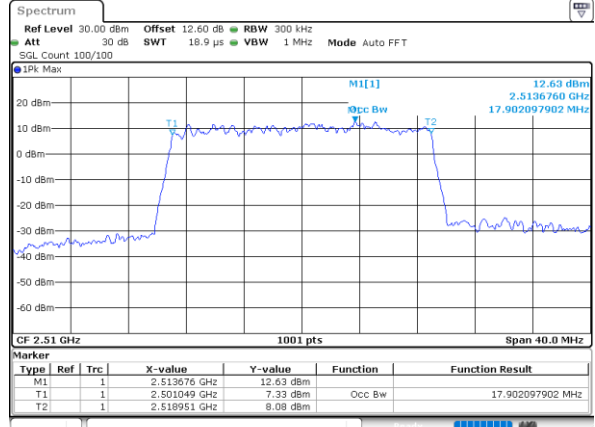

Date: 24.MAY.2020 11:33:48

LTE Band 7

Lowest Channel / 15MHz / 64QAM

Date: 24.MAY.2020 11:52:26

Lowest Channel / 20MHz / 64QAM

Date: 24.MAY.2020 12:15:31

Middle Channel / 15MHz / 64QAM

Date: 24.MAY.2020 11:55:41

Middle Channel / 20MHz / 64QAM

Date: 24.MAY.2020 12:18:45

Highest Channel / 15MHz / 64QAM

Date: 24.MAY.2020 11:56:53

Highest Channel / 20MHz / 64QAM

Date: 24.MAY.2020 12:19:57

Conducted Band Edge

LTE Band 7 / 5MHz / 16QAM