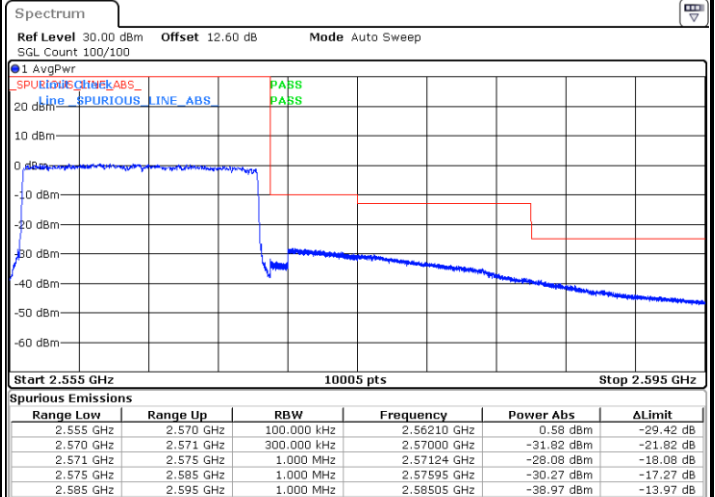

Lowest Band Edge / Full RB

Date: 24.MAY.2020 11:31:35

Highest Band Edge / Full RB

Date: 24.MAY.2020 11:36:01

LTE Band 7 / 15MHz / QPSK

Lowest Band Edge / 1 RB

Highest Band Edge / 1 RB

Date: 24.MAY.2020 11:38:40

Date: 24.MAY.2020 11:47:34

Lowest Band Edge / Full RB

Highest Band Edge / Full RB

Date: 24.MAY.2020 11:40:42

Date: 24.MAY.2020 11:49:35

LTE Band 7 / 15MHz / 16QAM

Lowest Band Edge / 1 RB

Date: 24.MAY.2020 11:39:41

Highest Band Edge / 1 RB

Date: 24.MAY.2020 11:48:34

Lowest Band Edge / Full RB

Date: 24.MAY.2020 11:41:43

Highest Band Edge / Full RB

Date: 24.MAY.2020 11:50:35

LTE Band 7 / 15MHz / 64QAM

Lowest Band Edge / 1 RB

Date: 24.MAY.2020 11:53:39

Highest Band Edge / 1 RB

Date: 24.MAY.2020 11:58:05

Lowest Band Edge / Full RB

Date: 24.MAY.2020 11:54:39

Highest Band Edge / Full RB

Date: 24.MAY.2020 11:59:05