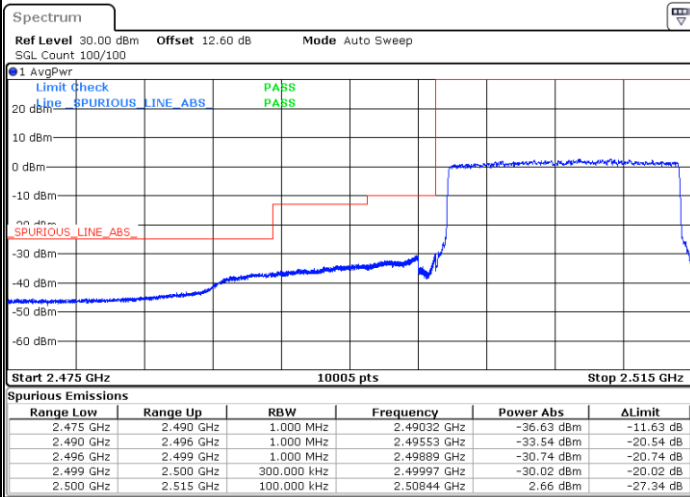

Date: 24.MAY.2020 11:17:37

Date: 24.MAY.2020 11:26:30

LTE Band 7 / 10MHz / 16QAM

LTE Band 7 / 10MHz / 64QAM

Lowest Band Edge / 1 RB

Date: 24.MAY.2020 11:30:34

Highest Band Edge / 1 RB

Date: 24.MAY.2020 11:35:01

Lowest Band Edge / Full RB

Date: 24.MAY.2020 11:31:35

Highest Band Edge / Full RB

Date: 24.MAY.2020 11:36:01

LTE Band 7 / 15MHz / QPSK

Lowest Band Edge / 1 RB

Highest Band Edge / 1 RB

Date: 24.MAY.2020 11:38:40

Date: 24.MAY.2020 11:47:34

Lowest Band Edge / Full RB

Highest Band Edge / Full RB

Date: 24.MAY.2020 11:40:42

Date: 24.MAY.2020 11:49:35

LTE Band 7 / 15MHz / 16QAM

Lowest Band Edge / 1 RB

Date: 24.MAY.2020 11:39:41

Highest Band Edge / 1 RB

Date: 24.MAY.2020 11:48:34

Lowest Band Edge / Full RB

Date: 24.MAY.2020 11:41:43

Highest Band Edge / Full RB

Date: 24.MAY.2020 11:50:35

LTE Band 7 / 15MHz / 64QAM

Lowest Band Edge / 1 RB