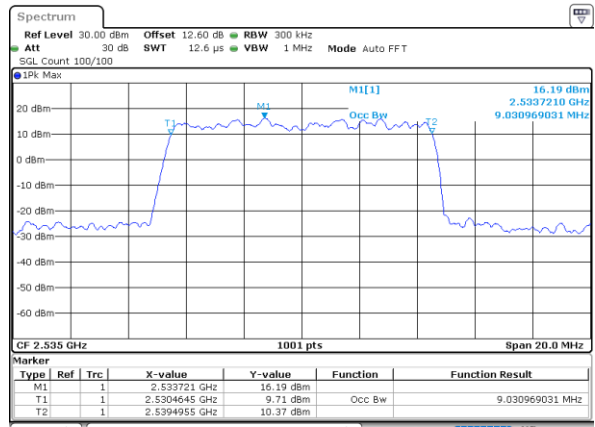

Date: 24.MAY.2020 10:57:35

Highest Channel / 5MHz / QPSK

Date: 24.MAY.2020 10:59:48

Highest Channel / 5MHz / 16QAM

Date: 24.MAY.2020 11:00:00

LTE Band 7

Lowest Channel / 10MHz / QPSK

Date: 24.MAY.2020 11:14:00

Lowest Channel / 10MHz / 16QAM

Date: 24.MAY.2020 11:14:12

Middle Channel / 10MHz / QPSK

Date: 24.MAY.2020 11:20:28

Middle Channel / 10MHz / 16QAM

Date: 24.MAY.2020 11:20:40

Highest Channel / 10MHz / QPSK

Date: 24.MAY.2020 11:22:53

Highest Channel / 10MHz / 16QAM

Date: 24.MAY.2020 11:23:04

LTE Band 7

Lowest Channel / 15MHz / QPSK

Date: 24.MAY.2020 11:37:03

Lowest Channel / 15MHz / 16QAM

Date: 24.MAY.2020 11:37:15

Middle Channel / 15MHz / QPSK