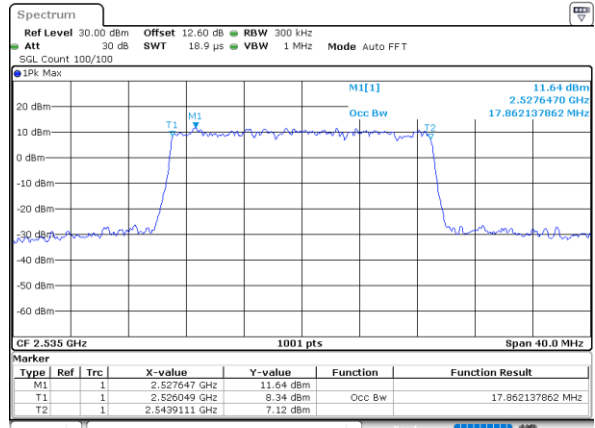

Date: 24.MAY.2020 11:33:48

LTE Band 7

Lowest Channel / 15MHz / 64QAM

Date: 24.MAY.2020 11:52:26

Lowest Channel / 20MHz / 64QAM

Date: 24.MAY.2020 12:15:31

Middle Channel / 15MHz / 64QAM

Date: 24.MAY.2020 11:55:41

Middle Channel / 20MHz / 64QAM

Date: 24.MAY.2020 12:18:45

Highest Channel / 15MHz / 64QAM

Date: 24.MAY.2020 11:56:53

Highest Channel / 20MHz / 64QAM

Date: 24.MAY.2020 12:19:57

Conducted Band Edge

LTE Band 7 / 5MHz / 16QAM