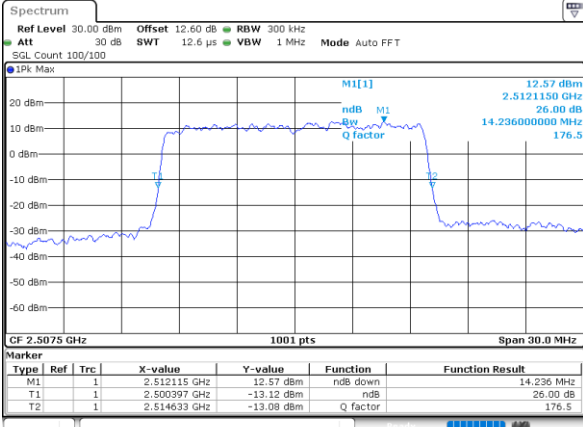

LTE Band 7

Lowest Channel / 15MHz / 64QAM

Date: 24.MAY.2020 11:52:38