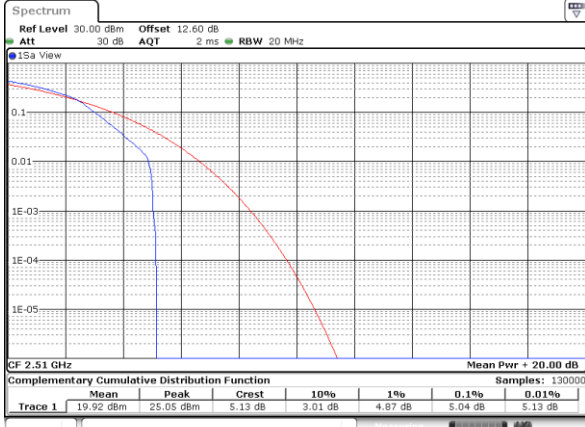

LTE Band 7 / 20MHz / 16QAM

Lowest Channel / 1RB

Date: 24.MAY.2020 12:23:11

Lowest Channel / Full RB

Date: 24.MAY.2020 12:24:23

Middle Channel / 1RB

Date: 24.MAY.2020 12:24:33

Middle Channel / Full RB

Date: 24.MAY.2020 12:24:43

Highest Channel / 1RB

Date: 24.MAY.2020 12:24:53

Highest Channel / Full RB

Date: 24.MAY.2020 12:25:04

LTE Band 7 / 20MHz / 64QAM

Lowest Channel / 1RB

Date: 24.MAY.2020 12:26:19

Highest Channel / Full RB

Date: 24.MAY.2020 12:27:110

26dB Bandwidth

Mode	LTE Band 7 : 26dB BW(MHz)											
BW	1.4MHz		3MHz		5MHz		10MHz		15MHz		20MHz	
Mod.	QPSK	16QAM	QPSK	16QAM	QPSK	16QAM	QPSK	16QAM	QPSK	16QAM	QPSK	16QAM
Lowest CH	-	-	-	-	4.83	4.97	9.85	9.61	14.51	14.54	18.82	19.10
Middle CH	-	-	-	-	4.86	4.83	9.85	9.69	14.30	14.39	19.18	18.86
Highest CH	-	-	-	-	4.94	4.93	9.75	9.85	14.36	14.21	18.86	18.82
Mode	LTE Band 7 : 26dB BW(MHz)											
BW	1.4MHz		3MHz		5MHz		10MHz		15MHz		20MHz	
Mod.	64QAM		64QAM		64QAM		64QAM		64QAM		64QAM	
Lowest CH	-	-	-	-	4.87	-	9.65	-	14.24	-	18.66	-
Middle CH	-	-	-	-	4.90	-	9.79	-	14.33	-	19.18	-
Highest CH	-	-	-	-	4.95	-	9.83	-	14.39	-	19.10	-