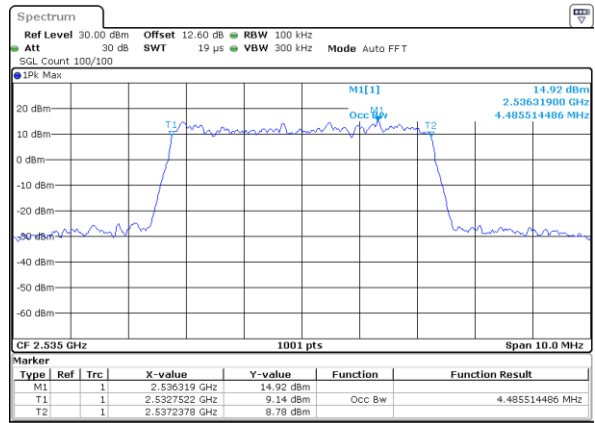

Middle Channel / 20MHz / 64QAM

Date: 24.MAY.2020 12:18:57

Highest Channel / 15MHz / 64QAM

Date: 24.MAY.2020 11:57:05

Highest Channel / 20MHz / 64QAM

Date: 24.MAY.2020 12:20:09

Occupied Bandwidth

Mode	LTE Band 7 : 99%OBW(MHz)											
BW	1.4MHz		3MHz		5MHz		10MHz		15MHz		20MHz	
Mod.	QPSK	16QAM	QPSK	16QAM	QPSK	16QAM	QPSK	16QAM	QPSK	16QAM	QPSK	16QAM
Lowest CH	-	-	-	-	4.51	4.51	9.09	9.03	13.40	13.46	17.78	17.82
Middle CH	-	-	-	-	4.51	4.49	9.05	9.03	13.43	13.43	17.90	17.82
Highest CH	-	-	-	-	4.50	4.48	9.03	9.03	13.46	13.37	17.78	17.86
Mode	LTE Band 7 : 99%OBW(MHz)											
BW	1.4MHz		3MHz		5MHz		10MHz		15MHz		20MHz	
Mod.	64QAM		64QAM		64QAM		64QAM		64QAM		64QAM	
Lowest CH	-	-	-	-	4.51	-	8.99	-	13.37	-	17.90	-
Middle CH	-	-	-	-	4.49	-	9.03	-	13.43	-	17.86	-
Highest CH	-	-	-	-	4.49	-	9.03	-	13.46	-	17.86	-

LTE Band 7

Lowest Channel / 5MHz / QPSK

Date: 24.MAY.2020 10:50:53

Lowest Channel / 5MHz / 16QAM

Date: 24.MAY.2020 10:51:05

Middle Channel / 5MHz / QPSK

Date: 24.MAY.2020 10:57:24

Middle Channel / 5MHz / 16QAM

Date: 24.MAY.2020 10:57:35

Highest Channel / 5MHz / QPSK

Date: 24.MAY.2020 10:59:48

Highest Channel / 5MHz / 16QAM

Date: 24.MAY.2020 11:00:00

LTE Band 7

Lowest Channel / 10MHz / QPSK

Date: 24.MAY.2020 11:14:00