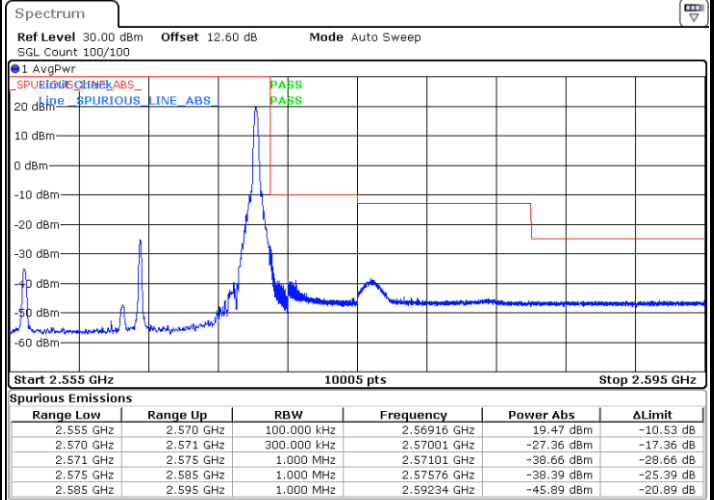

Lowest Band Edge / Full RB

Date: 24.MAY.2020 11:31:35

Highest Band Edge / Full RB

Date: 24.MAY.2020 11:36:01

LTE Band 7 / 15MHz / QPSK

Lowest Band Edge / 1 RB

Highest Band Edge / 1 RB

Date: 24.MAY.2020 11:38:40

Date: 24.MAY.2020 11:47:34

Lowest Band Edge / Full RB

Highest Band Edge / Full RB

Date: 24.MAY.2020 11:40:42

Date: 24.MAY.2020 11:49:35

LTE Band 7 / 15MHz / 16QAM

Lowest Band Edge / 1 RB

Date: 24.MAY.2020 11:39:41

Highest Band Edge / 1 RB

Date: 24.MAY.2020 11:48:34

Lowest Band Edge / Full RB

Date: 24.MAY.2020 11:41:43

Highest Band Edge / Full RB

Date: 24.MAY.2020 11:50:35

LTE Band 7 / 15MHz / 64QAM

Lowest Band Edge / 1 RB

Date: 24.MAY.2020 11:53:39

Highest Band Edge / 1 RB

Date: 24.MAY.2020 11:58:05

Lowest Band Edge / Full RB

Date: 24.MAY.2020 11:54:39

Highest Band Edge / Full RB

Date: 24.MAY.2020 11:59:05