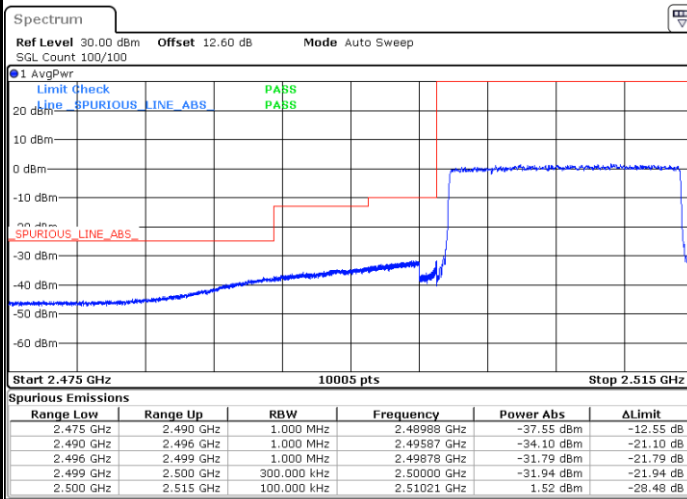

Date: 24.MAY.2020 11:17:37

Date: 24.MAY.2020 11:26:30

LTE Band 7 / 10MHz / 16QAM

LTE Band 7 / 10MHz / 64QAM

Lowest Band Edge / 1 RB

Date: 24.MAY.2020 11:30:34

Highest Band Edge / 1 RB

Date: 24.MAY.2020 11:35:01

Lowest Band Edge / Full RB

Date: 24.MAY.2020 11:31:35

Highest Band Edge / Full RB

Date: 24.MAY.2020 11:36:01

LTE Band 7 / 15MHz / QPSK

Lowest Band Edge / 1 RB

Highest Band Edge / 1 RB

Date: 24.MAY.2020 11:38:40

Date: 24.MAY.2020 11:47:34

Lowest Band Edge / Full RB

Highest Band Edge / Full RB

Date: 24.MAY.2020 11:40:42

Date: 24.MAY.2020 11:49:35

LTE Band 7 / 15MHz / 16QAM

Lowest Band Edge / 1 RB

Date: 24.MAY.2020 11:39:41

Highest Band Edge / 1 RB

Date: 24.MAY.2020 11:48:34

Lowest Band Edge / Full RB

Date: 24.MAY.2020 11:41:43

Highest Band Edge / Full RB

Date: 24.MAY.2020 11:50:35

LTE Band 7 / 15MHz / 64QAM

Lowest Band Edge / 1 RB