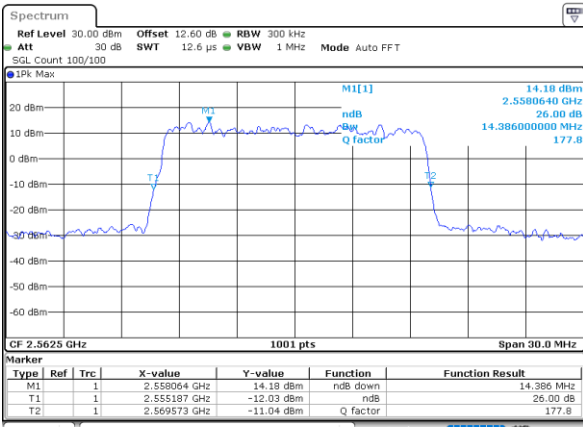

Date: 24.MAY.2020 11:34:00

LTE Band 7

Lowest Channel / 15MHz / 64QAM

Date: 24.MAY.2020 11:52:38

Lowest Channel / 20MHz / 64QAM

Date: 24.MAY.2020 12:15:43

Middle Channel / 15MHz / 64QAM

Date: 24.MAY.2020 11:55:52

Middle Channel / 20MHz / 64QAM

Date: 24.MAY.2020 12:18:57

Highest Channel / 15MHz / 64QAM

Date: 24.MAY.2020 11:57:05

Highest Channel / 20MHz / 64QAM

Date: 24.MAY.2020 12:20:09

Occupied Bandwidth

Mode	LTE Band 7 : 99%OBW(MHz)											
BW	1.4MHz		3MHz		5MHz		10MHz		15MHz		20MHz	
Mod.	QPSK	16QAM	QPSK	16QAM	QPSK	16QAM	QPSK	16QAM	QPSK	16QAM	QPSK	16QAM
Lowest CH	-	-	-	-	4.51	4.51	9.09	9.03	13.40	13.46	17.78	17.82
Middle CH	-	-	-	-	4.51	4.49	9.05	9.03	13.43	13.43	17.90	17.82
Highest CH	-	-	-	-	4.50	4.48	9.03	9.03	13.46	13.37	17.78	17.86
Mode	LTE Band 7 : 99%OBW(MHz)											
BW	1.4MHz		3MHz		5MHz		10MHz		15MHz		20MHz	
Mod.	64QAM		64QAM		64QAM		64QAM		64QAM		64QAM	
Lowest CH	-	-	-	-	4.51	-	8.99	-	13.37	-	17.90	-
Middle CH	-	-	-	-	4.49	-	9.03	-	13.43	-	17.86	-
Highest CH	-	-	-	-	4.49	-	9.03	-	13.46	-	17.86	-