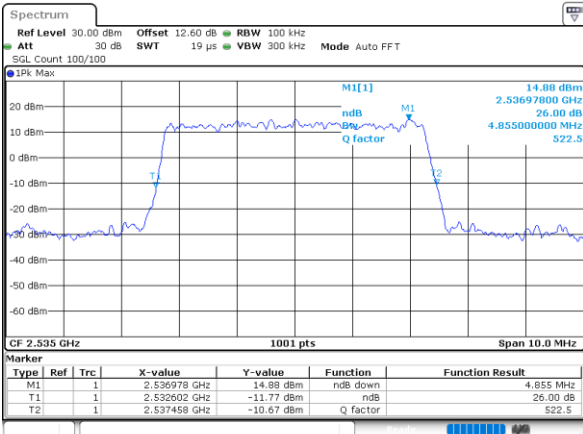

Highest Channel / Full RB

Date: 24.MAY.2020 12:27:110

26dB Bandwidth

Mode	LTE Band 7 : 26dB BW(MHz)											
BW	1.4MHz		3MHz		5MHz		10MHz		15MHz		20MHz	
Mod.	QPSK	16QAM	QPSK	16QAM	QPSK	16QAM	QPSK	16QAM	QPSK	16QAM	QPSK	16QAM
Lowest CH	-	-	-	-	4.83	4.97	9.85	9.61	14.51	14.54	18.82	19.10
Middle CH	-	-	-	-	4.86	4.83	9.85	9.69	14.30	14.39	19.18	18.86
Highest CH	-	-	-	-	4.94	4.93	9.75	9.85	14.36	14.21	18.86	18.82
Mode	LTE Band 7 : 26dB BW(MHz)											
BW	1.4MHz		3MHz		5MHz		10MHz		15MHz		20MHz	
Mod.	64QAM		64QAM		64QAM		64QAM		64QAM		64QAM	
Lowest CH	-	-	-	-	4.87	-	9.65	-	14.24	-	18.66	-
Middle CH	-	-	-	-	4.90	-	9.79	-	14.33	-	19.18	-
Highest CH	-	-	-	-	4.95	-	9.83	-	14.39	-	19.10	-

LTE Band 7

Lowest Channel / 5MHz / QPSK

Date: 24.MAY.2020 10:51:17

Lowest Channel / 5MHz / 16QAM

Date: 24.MAY.2020 10:51:29

Middle Channel / 5MHz / QPSK

Date: 24.MAY.2020 10:57:47

Middle Channel / 5MHz / 16QAM

Date: 24.MAY.2020 10:57:58

Highest Channel / 5MHz / QPSK

Date: 24.MAY.2020 11:00:12

Highest Channel / 5MHz / 16QAM

Date: 24.MAY.2020 11:00:24

LTE Band 7

Lowest Channel / 10MHz / QPSK

Date: 24.MAY.2020 11:14:24