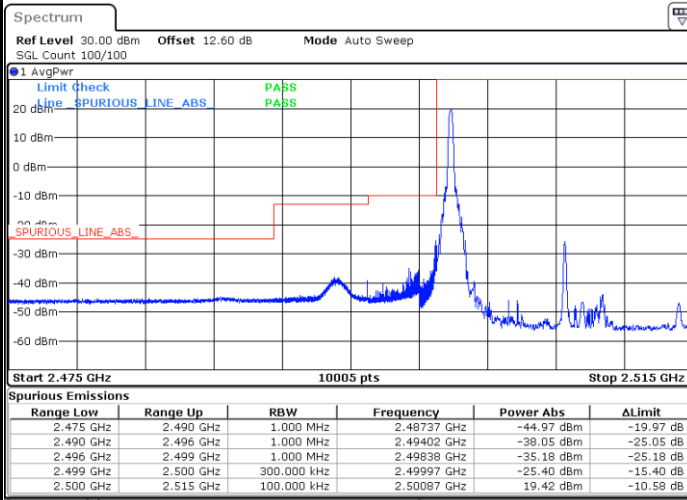

Lowest Band Edge / Full RB

Date: 24.MAY.2020 11:31:35

Highest Band Edge / Full RB

Date: 24.MAY.2020 11:36:01

LTE Band 7 / 15MHz / QPSK

Lowest Band Edge / 1 RB

Highest Band Edge / 1 RB

Date: 24.MAY.2020 11:38:40

Date: 24.MAY.2020 11:47:34

Lowest Band Edge / Full RB

Highest Band Edge / Full RB

Date: 24.MAY.2020 11:40:42

Date: 24.MAY.2020 11:49:35

LTE Band 7 / 15MHz / 16QAM

Lowest Band Edge / 1 RB

Date: 24.MAY.2020 11:39:41

Highest Band Edge / 1 RB

Date: 24.MAY.2020 11:48:34

Lowest Band Edge / Full RB

Date: 24.MAY.2020 11:41:43

Highest Band Edge / Full RB

Date: 24.MAY.2020 11:50:35

LTE Band 7 / 15MHz / 64QAM

Lowest Band Edge / 1 RB

Date: 24.MAY.2020 11:53:39

Highest Band Edge / 1 RB

Date: 24.MAY.2020 11:58:05

Lowest Band Edge / Full RB

Date: 24.MAY.2020 11:54:39

Highest Band Edge / Full RB

Date: 24.MAY.2020 11:59:05