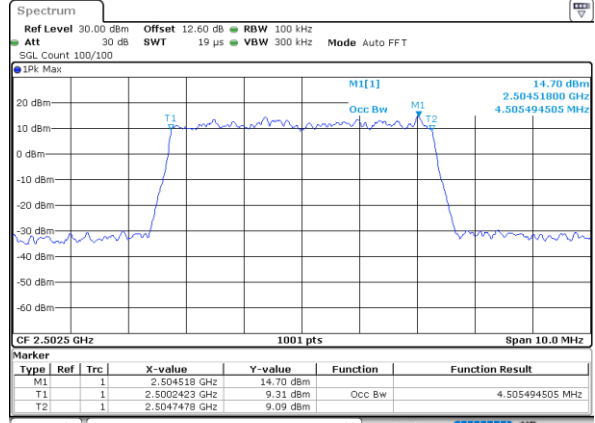

Middle Channel / 20MHz / 64QAM

Date: 24.MAY.2020 12:18:57

Highest Channel / 15MHz / 64QAM

Date: 24.MAY.2020 11:57:05

Highest Channel / 20MHz / 64QAM

Date: 24.MAY.2020 12:20:09

Occupied Bandwidth

Mode	LTE Band 7 : 99%OBW(MHz)											
BW	1.4MHz		3MHz		5MHz		10MHz		15MHz		20MHz	
Mod.	QPSK	16QAM	QPSK	16QAM	QPSK	16QAM	QPSK	16QAM	QPSK	16QAM	QPSK	16QAM
Lowest CH	-	-	-	-	4.51	4.51	9.09	9.03	13.40	13.46	17.78	17.82
Middle CH	-	-	-	-	4.51	4.49	9.05	9.03	13.43	13.43	17.90	17.82
Highest CH	-	-	-	-	4.50	4.48	9.03	9.03	13.46	13.37	17.78	17.86
Mode	LTE Band 7 : 99%OBW(MHz)											
BW	1.4MHz		3MHz		5MHz		10MHz		15MHz		20MHz	
Mod.	64QAM		64QAM		64QAM		64QAM		64QAM		64QAM	
Lowest CH	-	-	-	-	4.51	-	8.99	-	13.37	-	17.90	-
Middle CH	-	-	-	-	4.49	-	9.03	-	13.43	-	17.86	-
Highest CH	-	-	-	-	4.49	-	9.03	-	13.46	-	17.86	-

LTE Band 7

Lowest Channel / 5MHz / QPSK

Date: 24.MAY.2020 10:50:53

Lowest Channel / 5MHz / 16QAM

Date: 24.MAY.2020 10:51:05

Middle Channel / 5MHz / QPSK

Date: 24.MAY.2020 10:57:24

Middle Channel / 5MHz / 16QAM