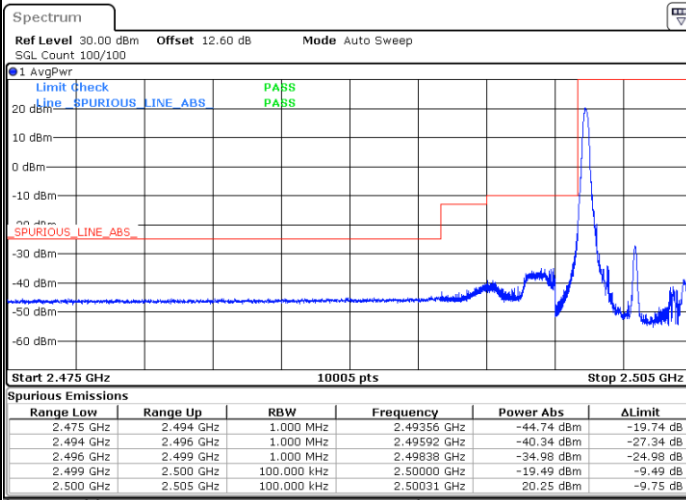

Date: 24.MAY.2020 11:33:48

LTE Band 7

Lowest Channel / 15MHz / 64QAM

Date: 24.MAY.2020 11:52:26

Lowest Channel / 20MHz / 64QAM

Date: 24.MAY.2020 12:15:31

Middle Channel / 15MHz / 64QAM

Date: 24.MAY.2020 11:55:41

Middle Channel / 20MHz / 64QAM

Date: 24.MAY.2020 12:18:45

Highest Channel / 15MHz / 64QAM

Date: 24.MAY.2020 11:56:53

Highest Channel / 20MHz / 64QAM

Date: 24.MAY.2020 12:19:57

Conducted Band Edge

LTE Band 7 / 5MHz / 16QAM

Lowest Band Edge / 1 RB

Highest Band Edge / 1 RB

Date: 24.MAY.2020 10:53:30

Date: 24.MAY.2020 11:02:25

Lowest Band Edge / Full RB

Highest Band Edge / Full RB

Date: 24.MAY.2020 10:55:32

Date: 24.MAY.2020 11:04:26

LTE Band 7 / 5MHz / 64QAM

Lowest Band Edge / 1RB

Date: 24.MAY.2020 11:07:30

Highest Band Edge / 1 RB

Date: 24.MAY.2020 11:11:57

Lowest Band Edge / Full RB

Date: 24.MAY.2020 11:08:31

Highest Band Edge / Full RB