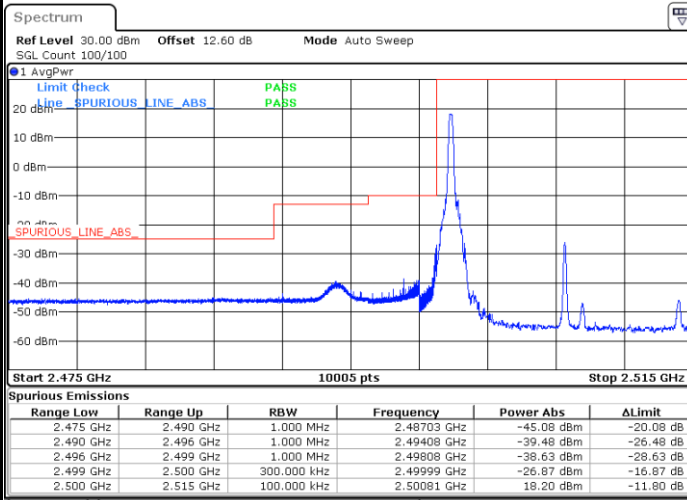

Lowest Band Edge / Full RB

Date: 24.MAY.2020 11:31:35

Highest Band Edge / Full RB

Date: 24.MAY.2020 11:36:01

LTE Band 7 / 15MHz / QPSK

Lowest Band Edge / 1 RB

Highest Band Edge / 1 RB

Date: 24.MAY.2020 11:38:40

Date: 24.MAY.2020 11:47:34

Lowest Band Edge / Full RB

Highest Band Edge / Full RB

Date: 24.MAY.2020 11:40:42

Date: 24.MAY.2020 11:49:35

LTE Band 7 / 15MHz / 16QAM

Lowest Band Edge / 1 RB

Date: 24.MAY.2020 11:39:41

Highest Band Edge / 1 RB

Date: 24.MAY.2020 11:48:34

Lowest Band Edge / Full RB

Date: 24.MAY.2020 11:41:43

Highest Band Edge / Full RB

Date: 24.MAY.2020 11:50:35

LTE Band 7 / 15MHz / 64QAM

Lowest Band Edge / 1 RB

Date: 24.MAY.2020 11:53:39

Highest Band Edge / 1 RB

Date: 24.MAY.2020 11:58:05

Lowest Band Edge / Full RB

Date: 24.MAY.2020 11:54:39

Highest Band Edge / Full RB

Date: 24.MAY.2020 11:59:05