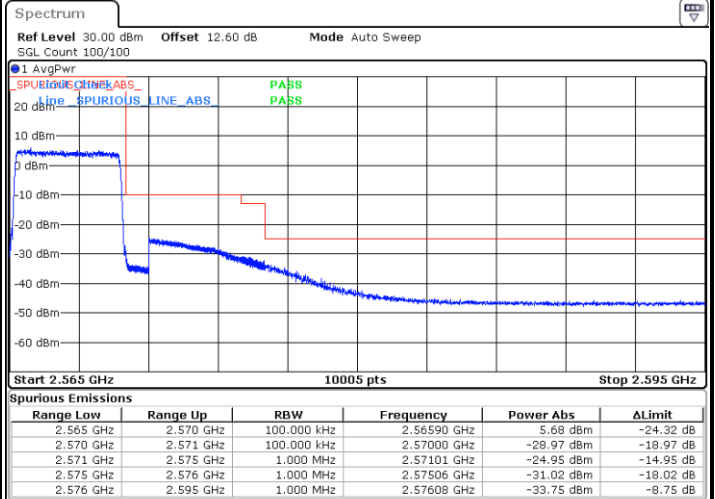

Lowest Band Edge / 1 RB

Highest Band Edge / 1 RB

Date: 24.MAY.2020 10:53:30

Date: 24.MAY.2020 11:02:25

Lowest Band Edge / Full RB

Highest Band Edge / Full RB

Date: 24.MAY.2020 10:55:32

Date: 24.MAY.2020 11:04:26

LTE Band 7 / 5MHz / 64QAM

Lowest Band Edge / 1RB

Date: 24.MAY.2020 11:07:30

Highest Band Edge / 1 RB

Date: 24.MAY.2020 11:11:57

Lowest Band Edge / Full RB

Date: 24.MAY.2020 11:08:31

Highest Band Edge / Full RB

Date: 24.MAY.2020 11:12:57

LTE Band 7 / 10MHz / QPSK

Lowest Band Edge / 1 RB

Highest Band Edge / 1 RB

Date: 24.MAY.2020 11:15:36

Date: 24.MAY.2020 11:24:29

Lowest Band Edge / Full RB

Highest Band Edge / Full RB

Date: 24.MAY.2020 11:17:37

Date: 24.MAY.2020 11:26:30

LTE Band 7 / 10MHz / 16QAM

LTE Band 7 / 10MHz / 64QAM

Lowest Band Edge / 1 RB

Date: 24.MAY.2020 11:30:34

Highest Band Edge / 1 RB

Date: 24.MAY.2020 11:35:01