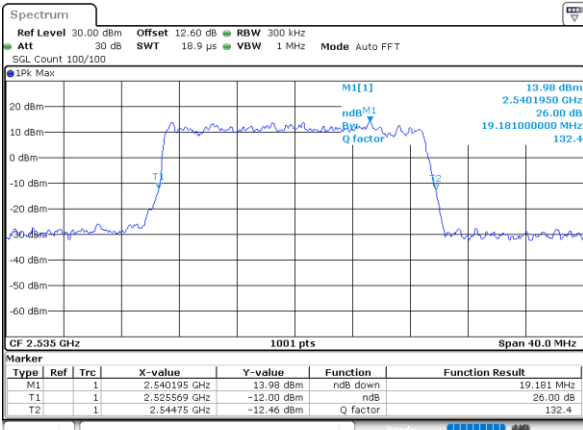

Lowest Channel / 20MHz / QPSK

Date: 24.MAY.2020 12:00:13

Lowest Channel / 20MHz / 16QAM

Date: 24.MAY.2020 12:00:43

Middle Channel / 20MHz / QPSK

Date: 24.MAY.2020 12:06:59

Middle Channel / 20MHz / 16QAM

Date: 24.MAY.2020 12:07:11

Highest Channel / 20MHz / QPSK

Date: 24.MAY.2020 12:09:26

Highest Channel / 20MHz / 16QAM

Date: 24.MAY.2020 12:09:38

LTE Band 7

Lowest Channel / 5MHz / 64QAM

Date: 24.MAY.2020 11:06:29

Lowest Channel / 10MHz / 64QAM