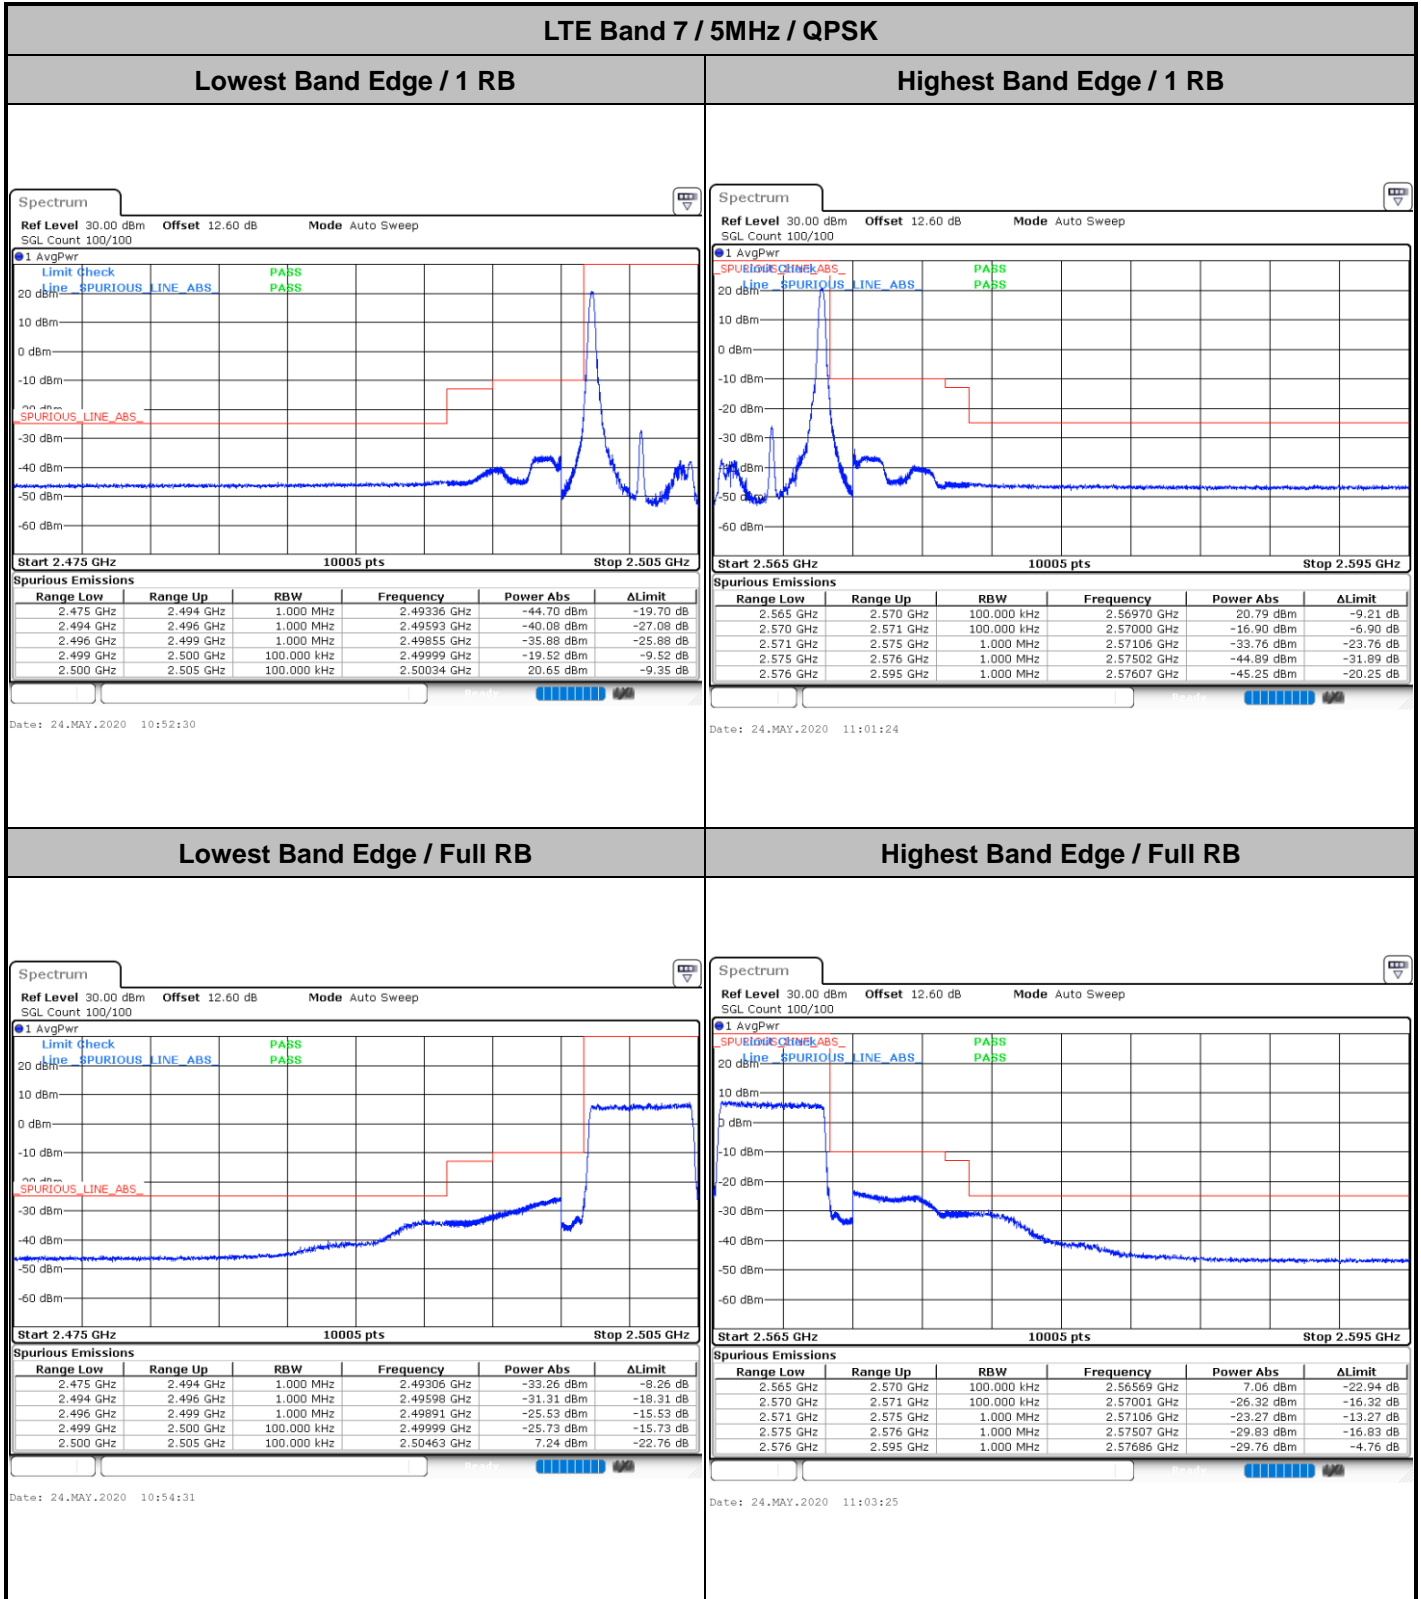

Middle Channel / 20MHz / 64QAM

Date: 24.MAY.2020 12:18:45

Highest Channel / 15MHz / 64QAM

Date: 24.MAY.2020 11:56:53

Highest Channel / 20MHz / 64QAM

Date: 24.MAY.2020 12:19:57

Conducted Band Edge

LTE Band 7 / 5MHz / 16QAM

Lowest Band Edge / 1 RB

Highest Band Edge / 1 RB

Date: 24.MAY.2020 10:53:30

Date: 24.MAY.2020 11:02:25

Lowest Band Edge / Full RB

Highest Band Edge / Full RB

Date: 24.MAY.2020 10:55:32

Date: 24.MAY.2020 11:04:26

LTE Band 7 / 5MHz / 64QAM

Lowest Band Edge / 1RB

Date: 24.MAY.2020 11:07:30

Highest Band Edge / 1 RB

Date: 24.MAY.2020 11:11:57

Lowest Band Edge / Full RB

Date: 24.MAY.2020 11:08:31

Highest Band Edge / Full RB

Date: 24.MAY.2020 11:12:57

LTE Band 7 / 10MHz / QPSK

Lowest Band Edge / 1 RB

Highest Band Edge / 1 RB

Date: 24.MAY.2020 11:15:36

Date: 24.MAY.2020 11:24:29

Lowest Band Edge / Full RB

Highest Band Edge / Full RB