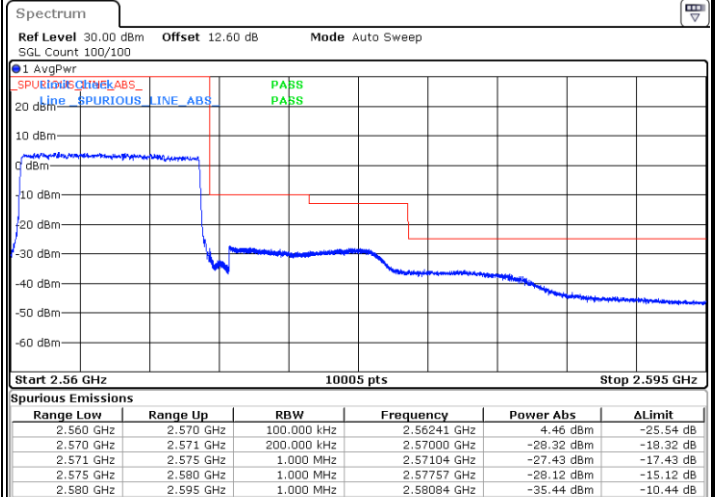

LTE Band 7 / 5MHz / 64QAM

Lowest Band Edge / 1RB

Date: 24.MAY.2020 11:07:30

Highest Band Edge / 1 RB

Date: 24.MAY.2020 11:11:57

Lowest Band Edge / Full RB

Date: 24.MAY.2020 11:08:31

Highest Band Edge / Full RB

Date: 24.MAY.2020 11:12:57

LTE Band 7 / 10MHz / QPSK

Lowest Band Edge / 1 RB

Highest Band Edge / 1 RB

Date: 24.MAY.2020 11:15:36

Date: 24.MAY.2020 11:24:29

Lowest Band Edge / Full RB

Highest Band Edge / Full RB

Date: 24.MAY.2020 11:17:37

Date: 24.MAY.2020 11:26:30

LTE Band 7 / 10MHz / 16QAM

LTE Band 7 / 10MHz / 64QAM

Lowest Band Edge / 1 RB

Date: 24.MAY.2020 11:30:34

Highest Band Edge / 1 RB

Date: 24.MAY.2020 11:35:01

Lowest Band Edge / Full RB

Date: 24.MAY.2020 11:31:35

Highest Band Edge / Full RB

Date: 24.MAY.2020 11:36:01

LTE Band 7 / 15MHz / QPSK

Lowest Band Edge / 1 RB

Highest Band Edge / 1 RB

Date: 24.MAY.2020 11:38:40