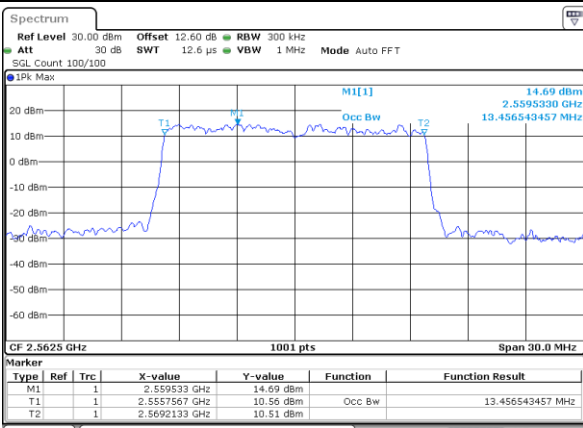

Highest Channel / 10MHz / 16QAM

Date: 24.MAY.2020 11:23:04

LTE Band 7

Lowest Channel / 15MHz / QPSK

Date: 24.MAY.2020 11:37:03

Lowest Channel / 15MHz / 16QAM

Date: 24.MAY.2020 11:37:15

Middle Channel / 15MHz / QPSK

Date: 24.MAY.2020 11:43:04

Middle Channel / 15MHz / 16QAM

Date: 24.MAY.2020 11:43:46

Highest Channel / 15MHz / QPSK

Date: 24.MAY.2020 11:45:58

Highest Channel / 15MHz / 16QAM

Date: 24.MAY.2020 11:46:10

LTE Band 7