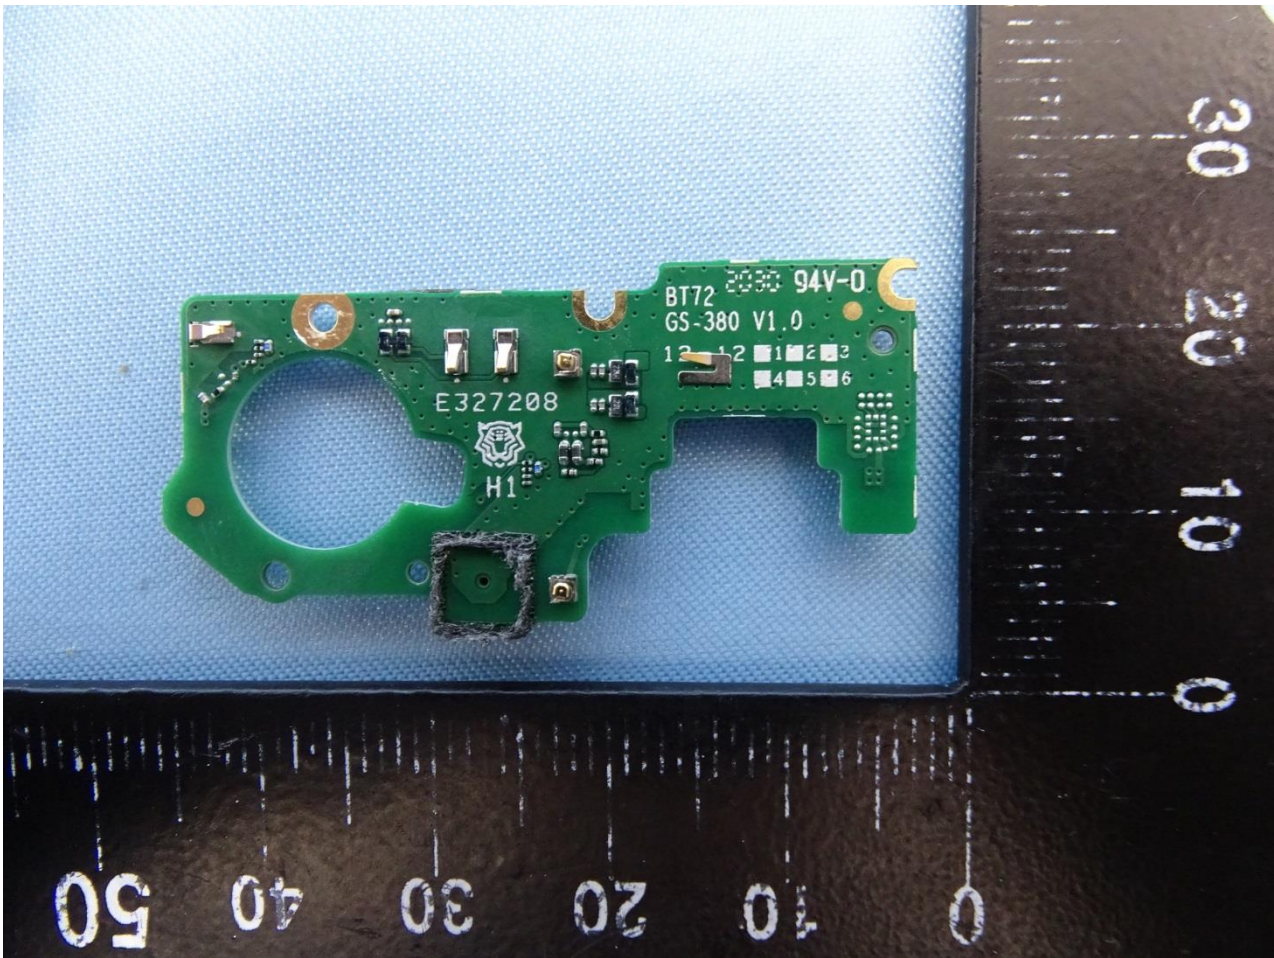

### 3. Internal Photograph of EUT

Brand Name: CAT / Model Name: S62 Pro

Sample 1 and Sample 2

Sample 1

Sample 2

WWAN Main 1 Antenna