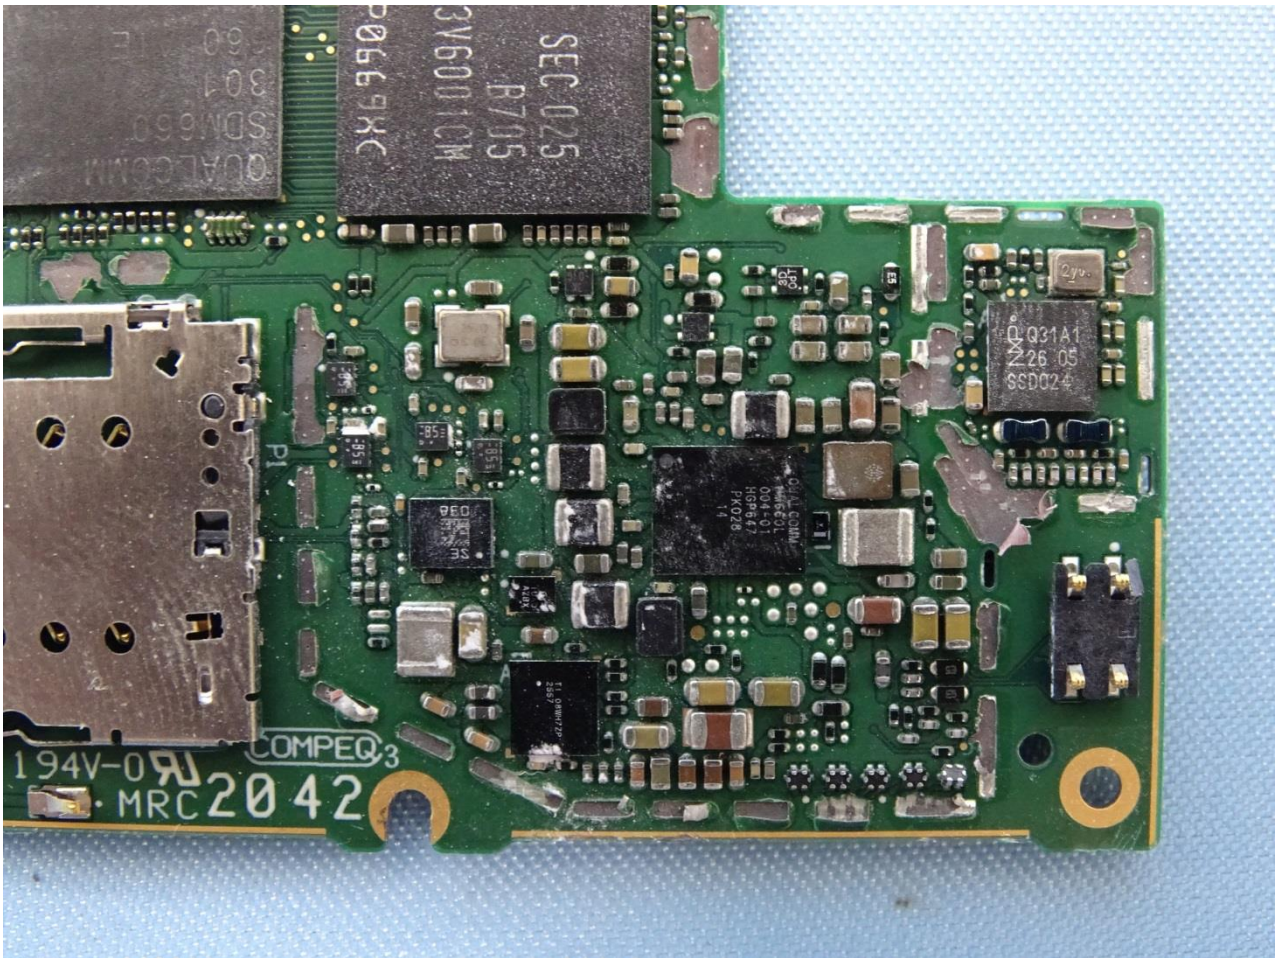

### 3. Internal Photograph of EUT

Brand Name: CAT / Model Name: S62 Pro

Sample 1 and Sample 2

Sample 1

Sample 2

WWAN Main 1 Antenna