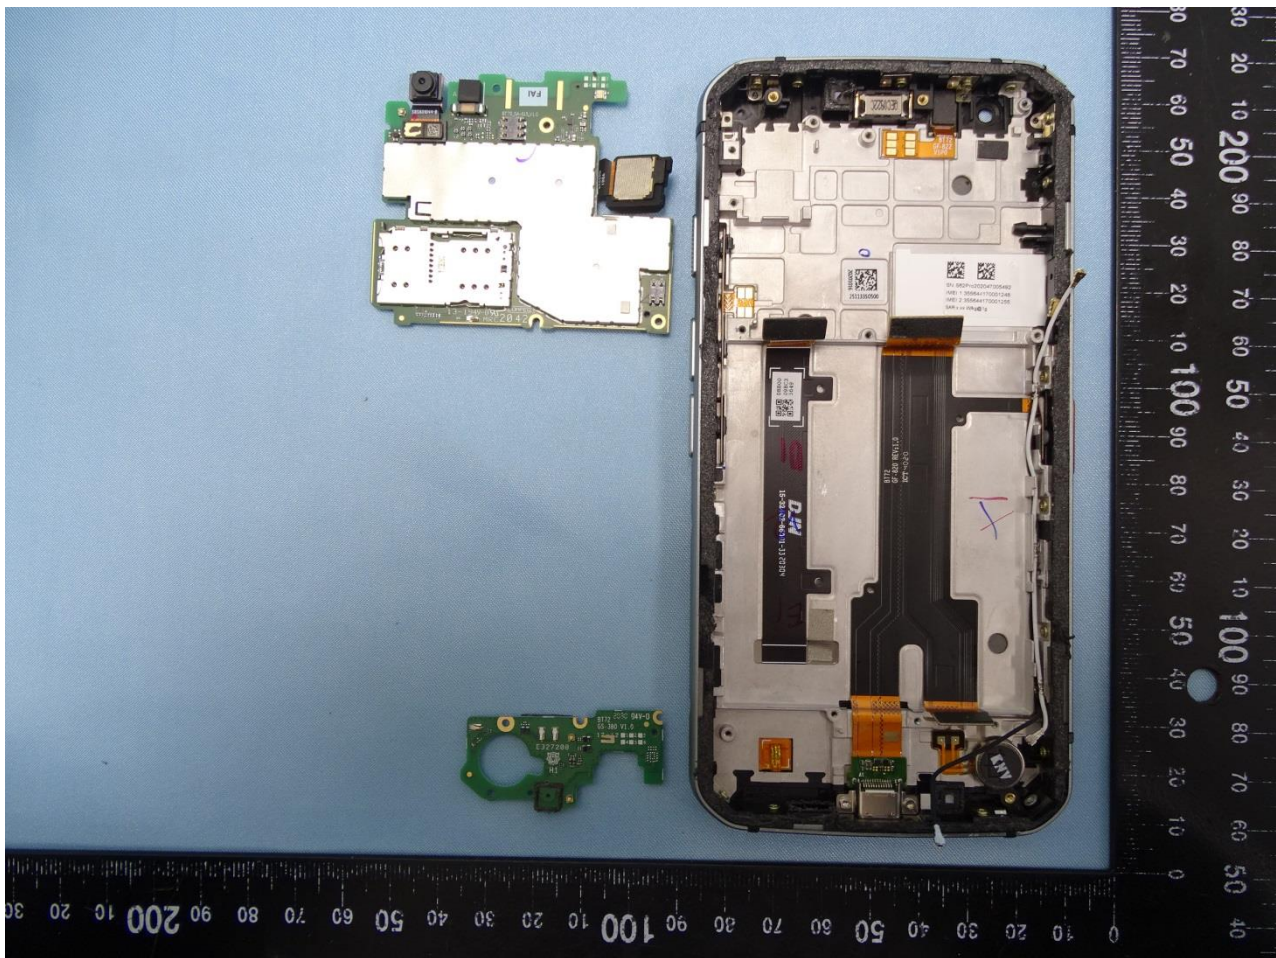

### 3. Internal Photograph of EUT

Brand Name: CAT / Model Name: S62 Pro

Sample 1 and Sample 2

Sample 1

Sample 2

WWAN Main 1 Antenna