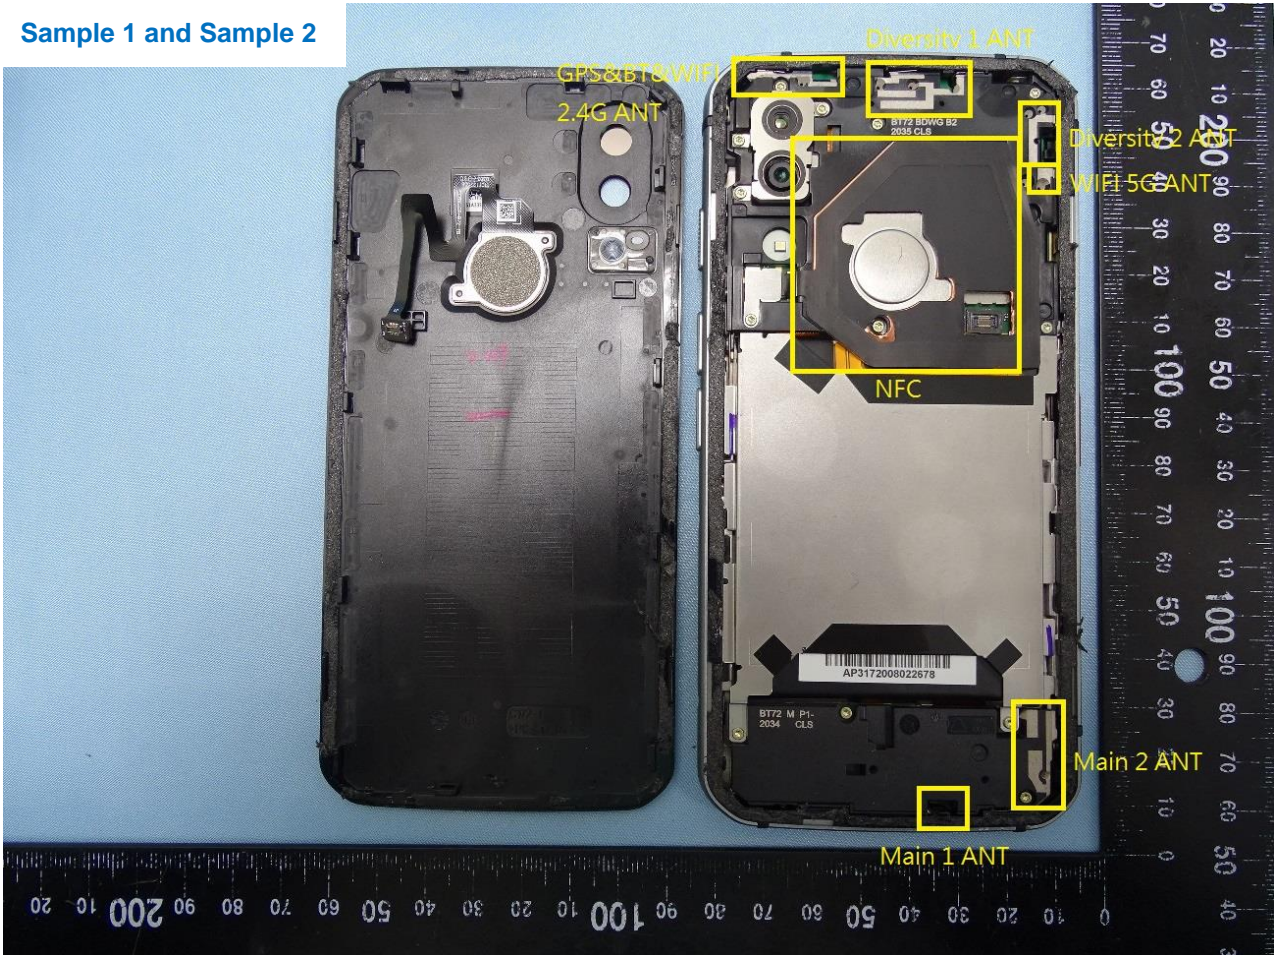

### 3. Internal Photograph of EUT

Brand Name: CAT / Model Name: S62 Pro

Sample 1 and Sample 2

Sample 1

Sample 2

WWAN Main 1 Antenna