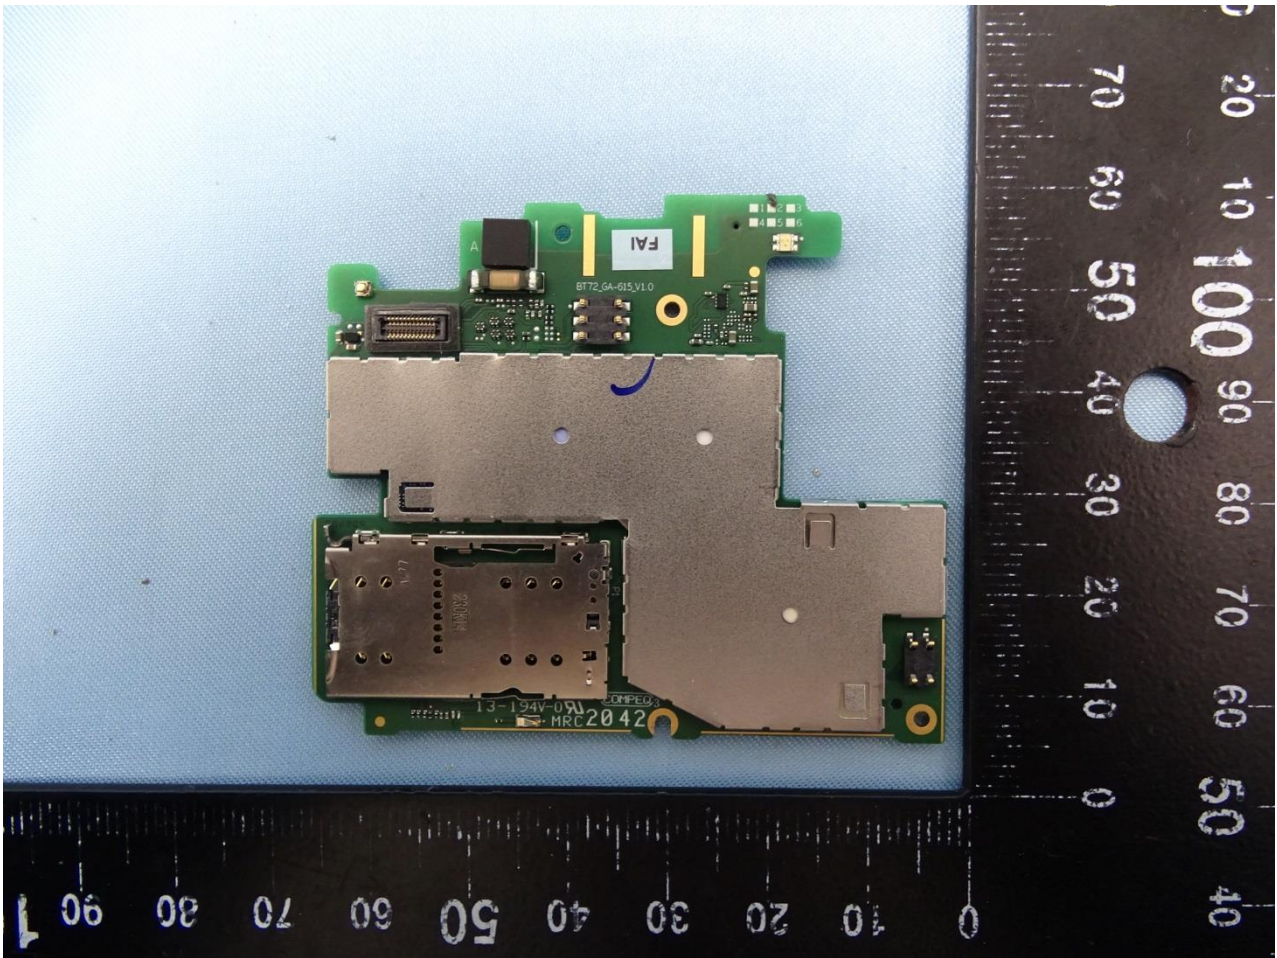

### 3. Internal Photograph of EUT

Brand Name: CAT / Model Name: S62 Pro

Sample 1 and Sample 2

Sample 1

Sample 2

WWAN Main 1 Antenna