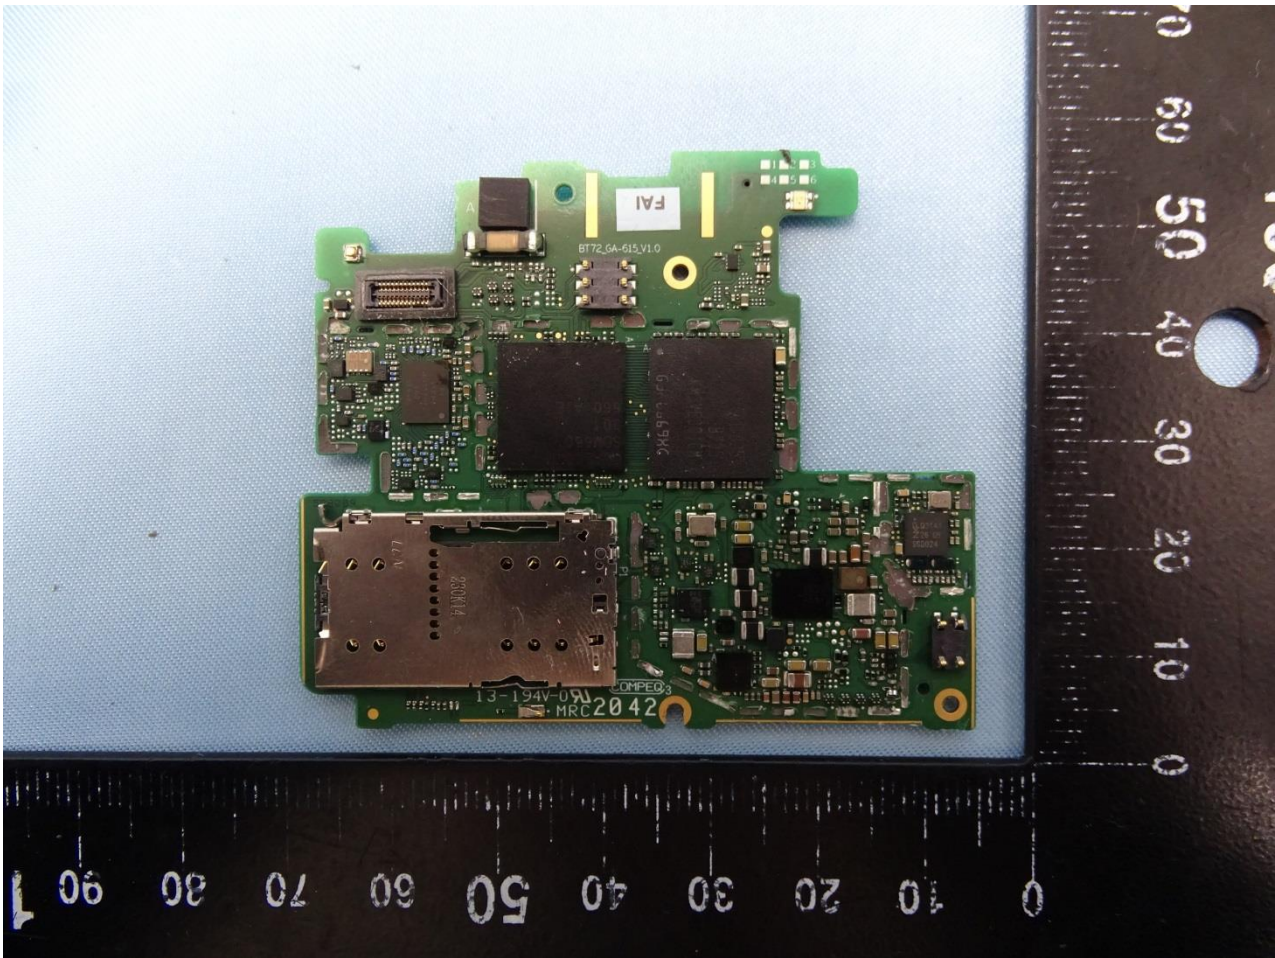

### 3. Internal Photograph of EUT

Brand Name: CAT / Model Name: S62 Pro

Sample 1 and Sample 2

Sample 1

Sample 2

WWAN Main 1 Antenna