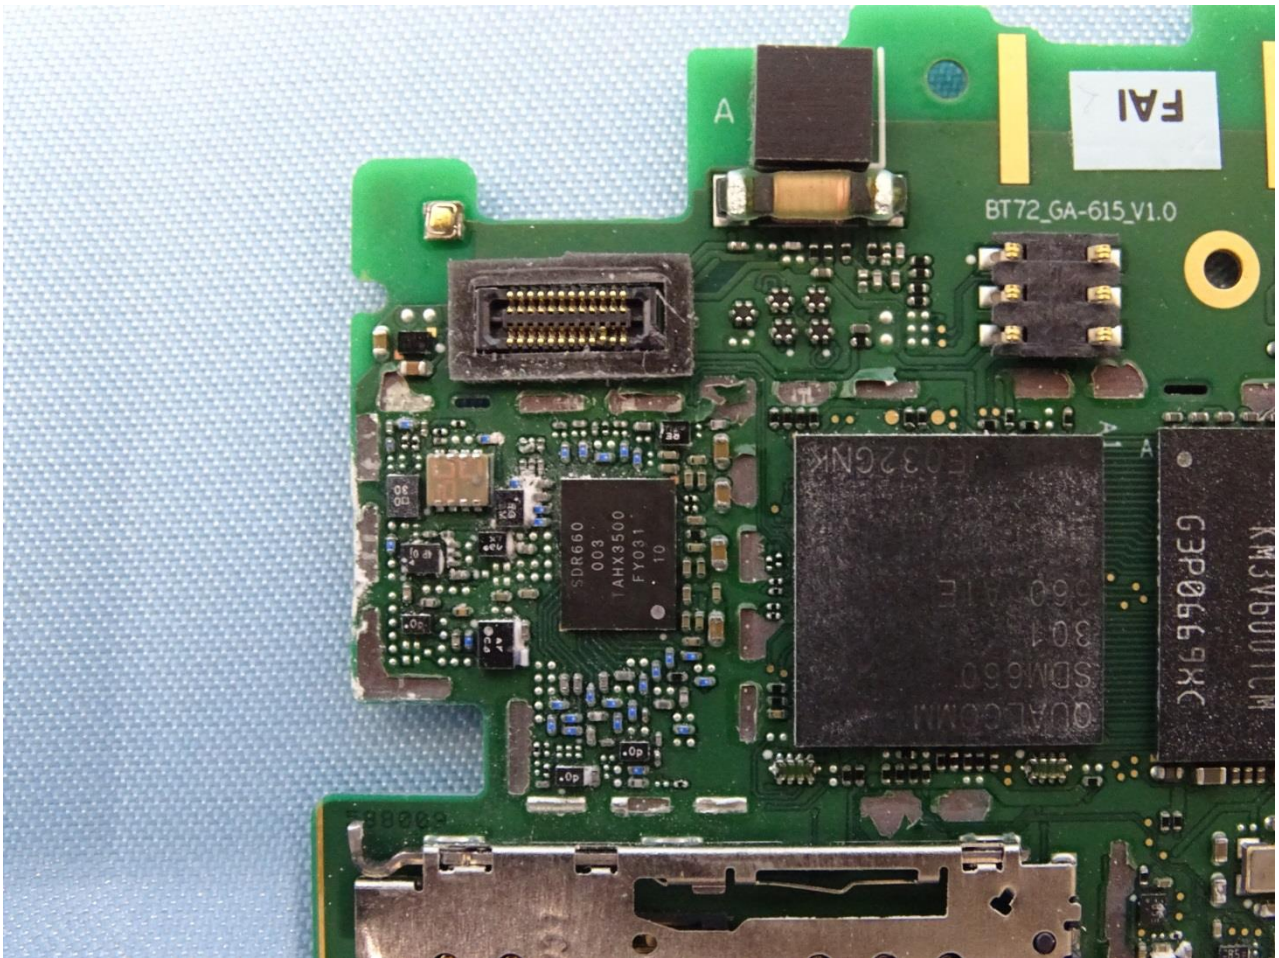

### 3. Internal Photograph of EUT

Brand Name: CAT / Model Name: S62 Pro

Sample 1 and Sample 2

Sample 1

Sample 2

WWAN Main 1 Antenna