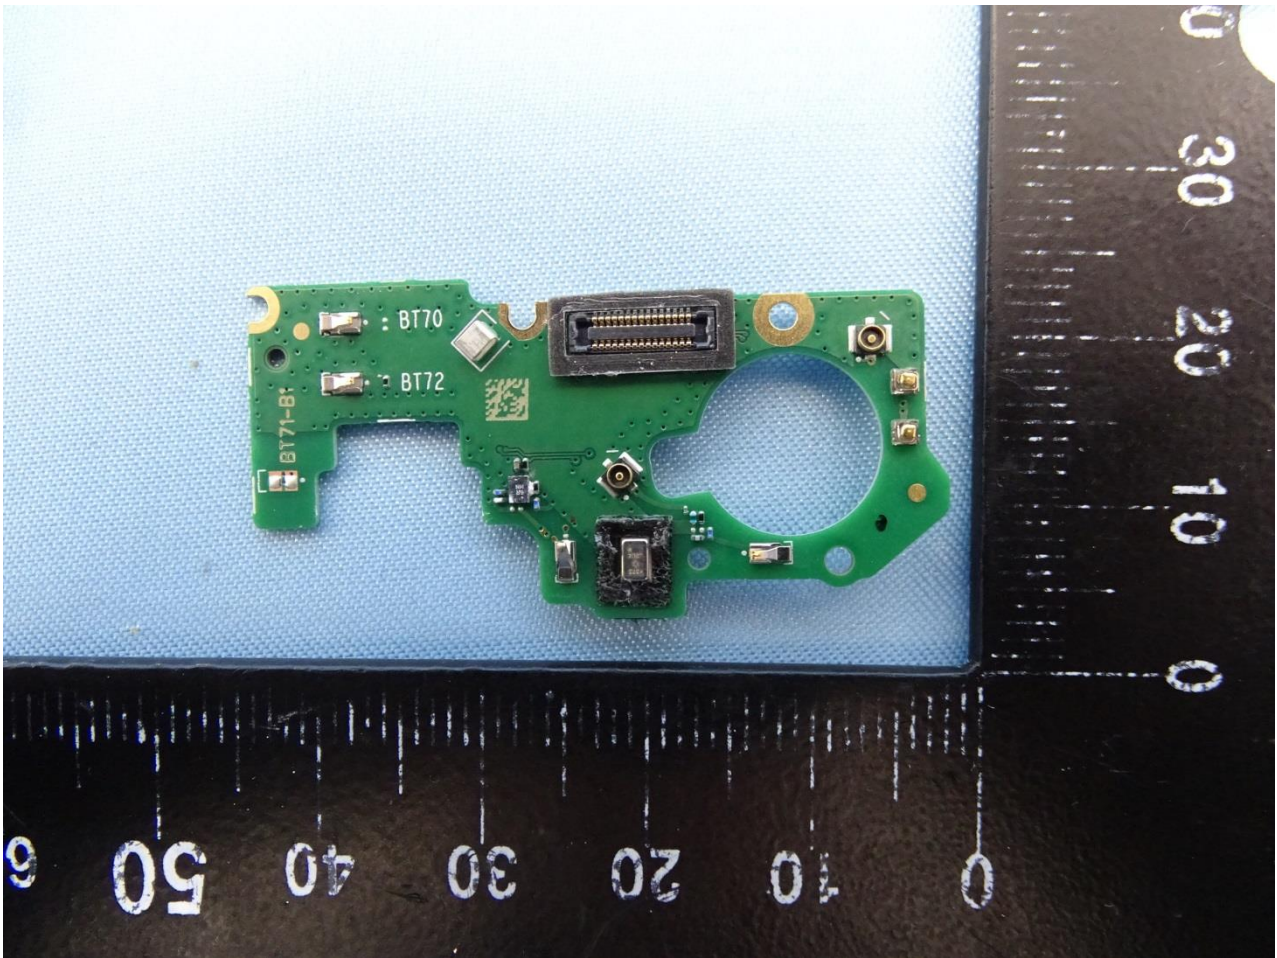

### 3. Internal Photograph of EUT

Brand Name: CAT / Model Name: S62 Pro

Sample 1 and Sample 2

Sample 1

Sample 2

WWAN Main 1 Antenna