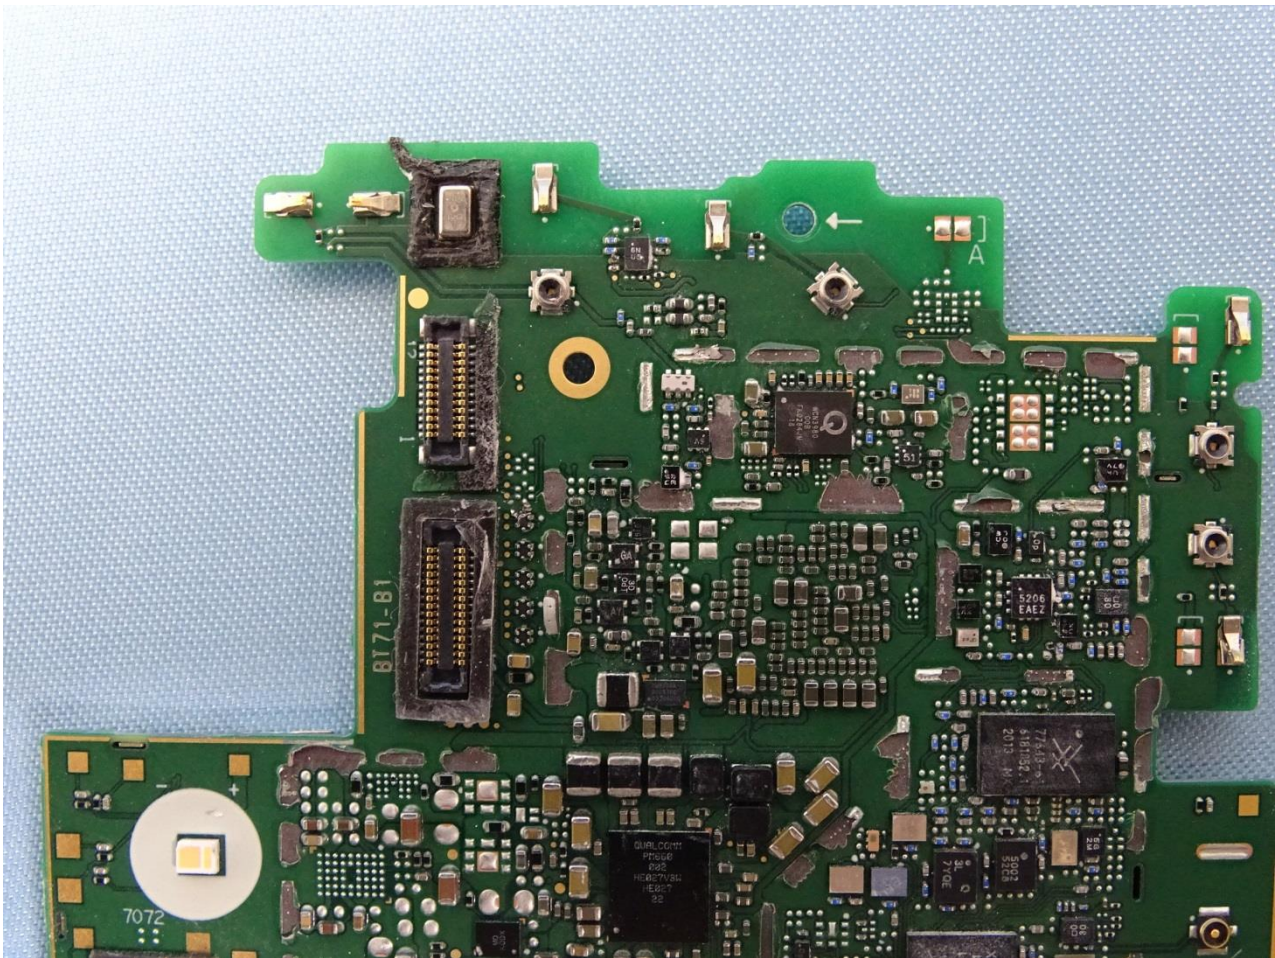

### 3. Internal Photograph of EUT

Brand Name: CAT / Model Name: S62 Pro

Sample 1 and Sample 2

Sample 1

Sample 2

WWAN Main 1 Antenna