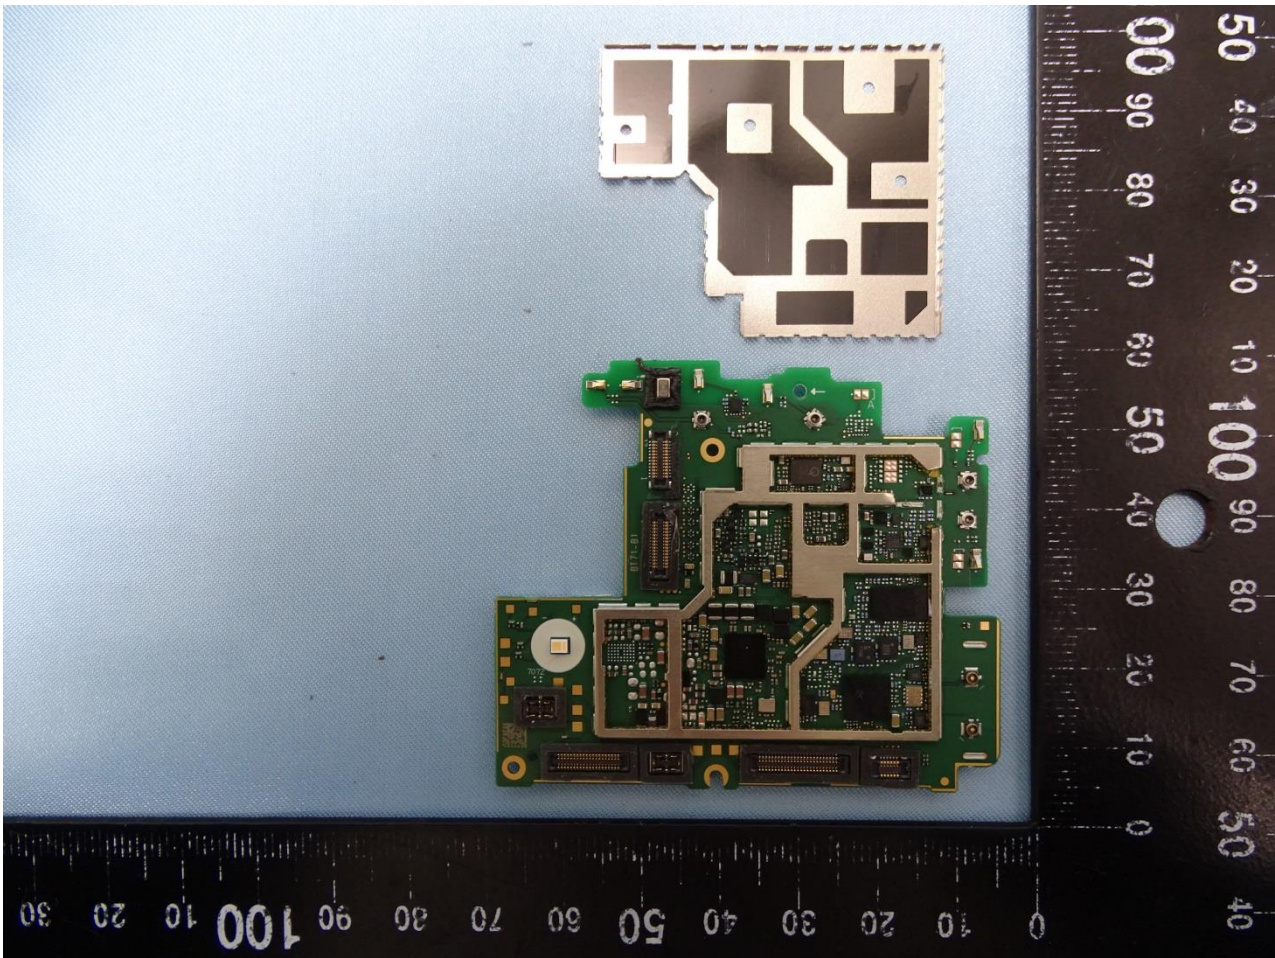

### 3. Internal Photograph of EUT

Brand Name: CAT / Model Name: S62 Pro

Sample 1 and Sample 2

Sample 1

Sample 2

WWAN Main 1 Antenna