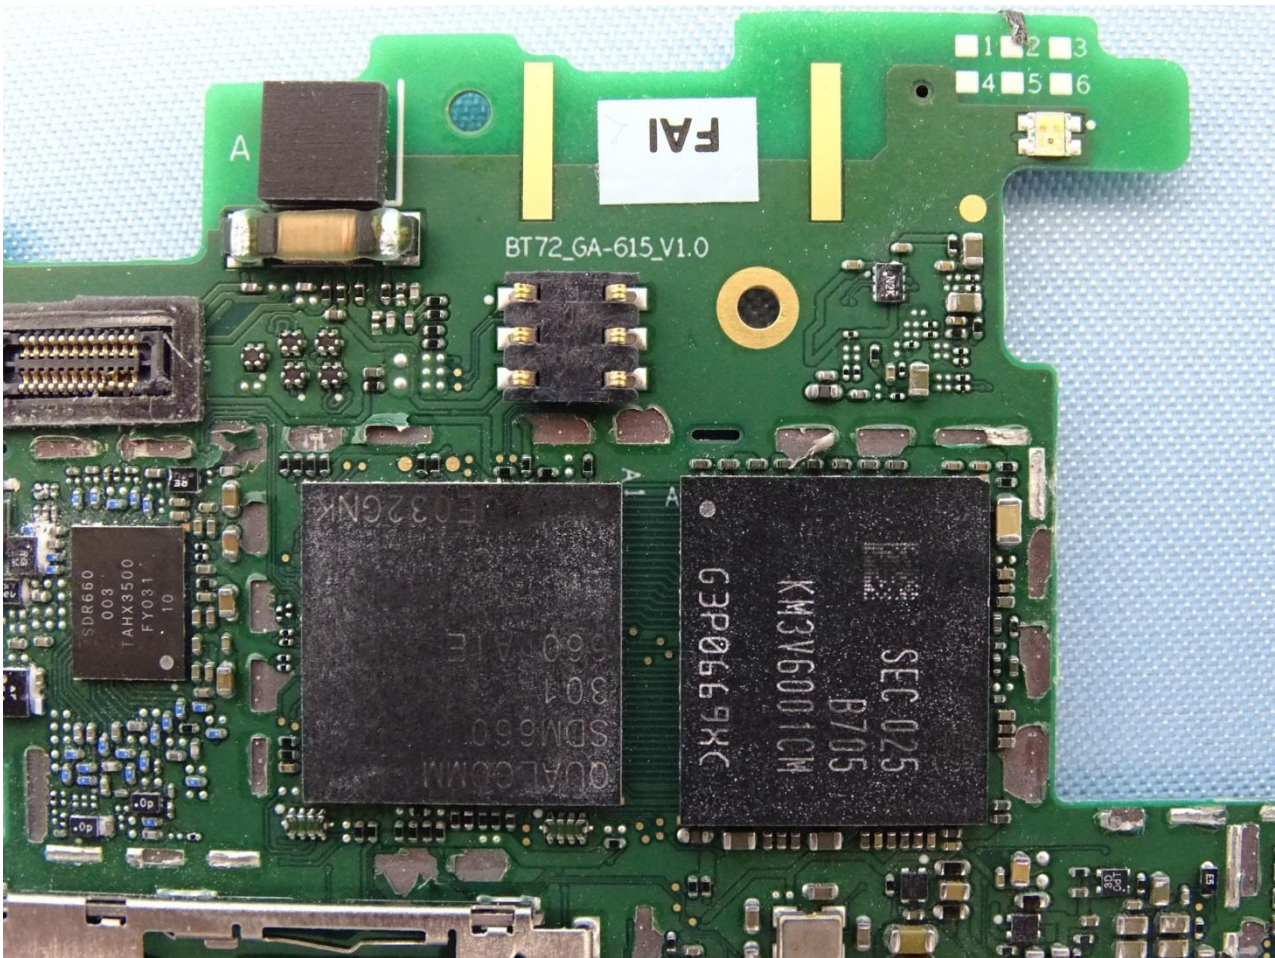

### 3. Internal Photograph of EUT

Brand Name: CAT / Model Name: S62 Pro

Sample 1 and Sample 2

Sample 1

Sample 2

WWAN Main 1 Antenna