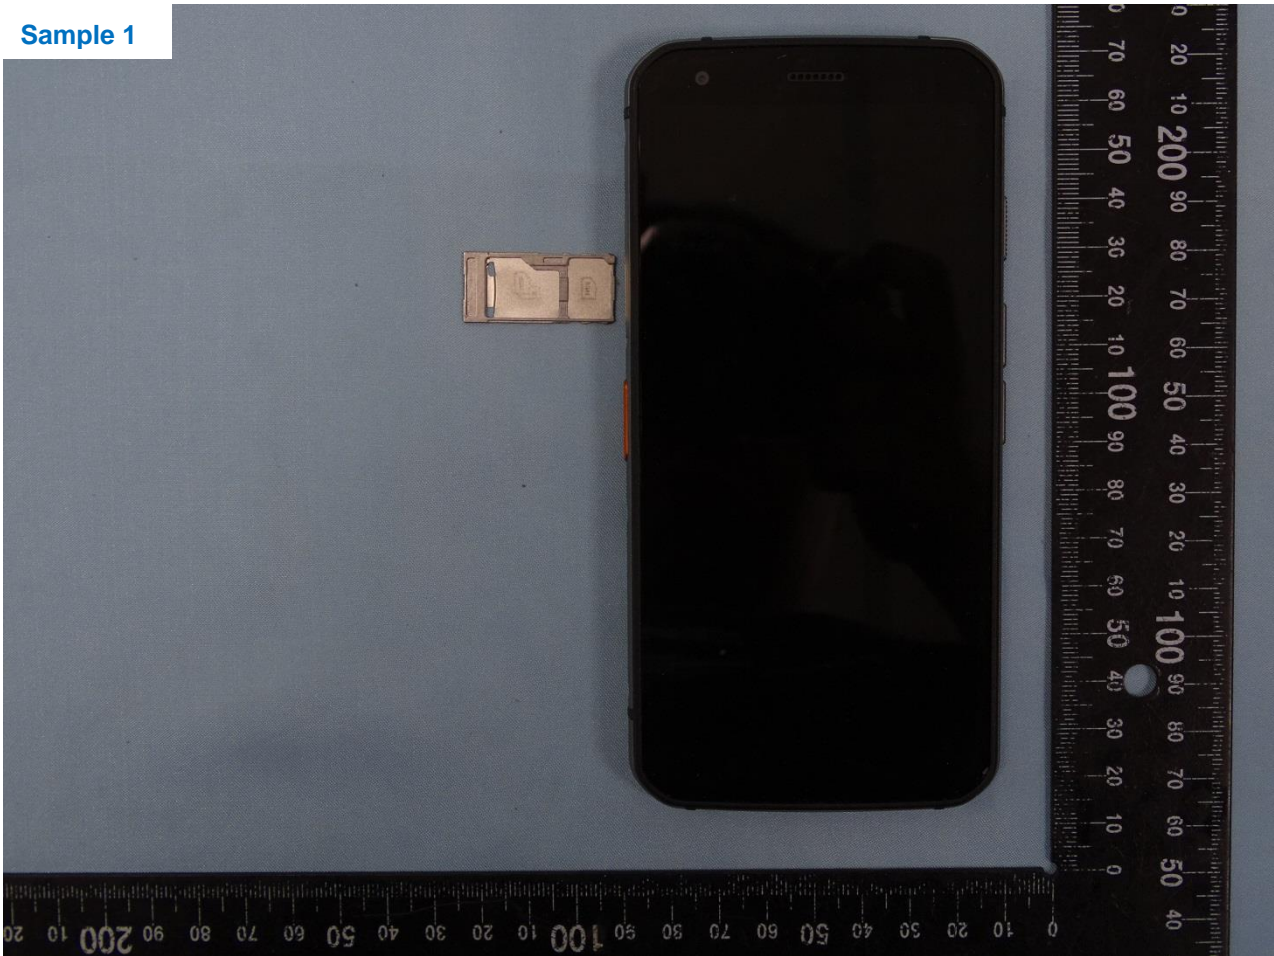

### 3. Internal Photograph of EUT

Brand Name: CAT / Model Name: S62 Pro

Sample 1 and Sample 2

Sample 1

Sample 2

WWAN Main 1 Antenna