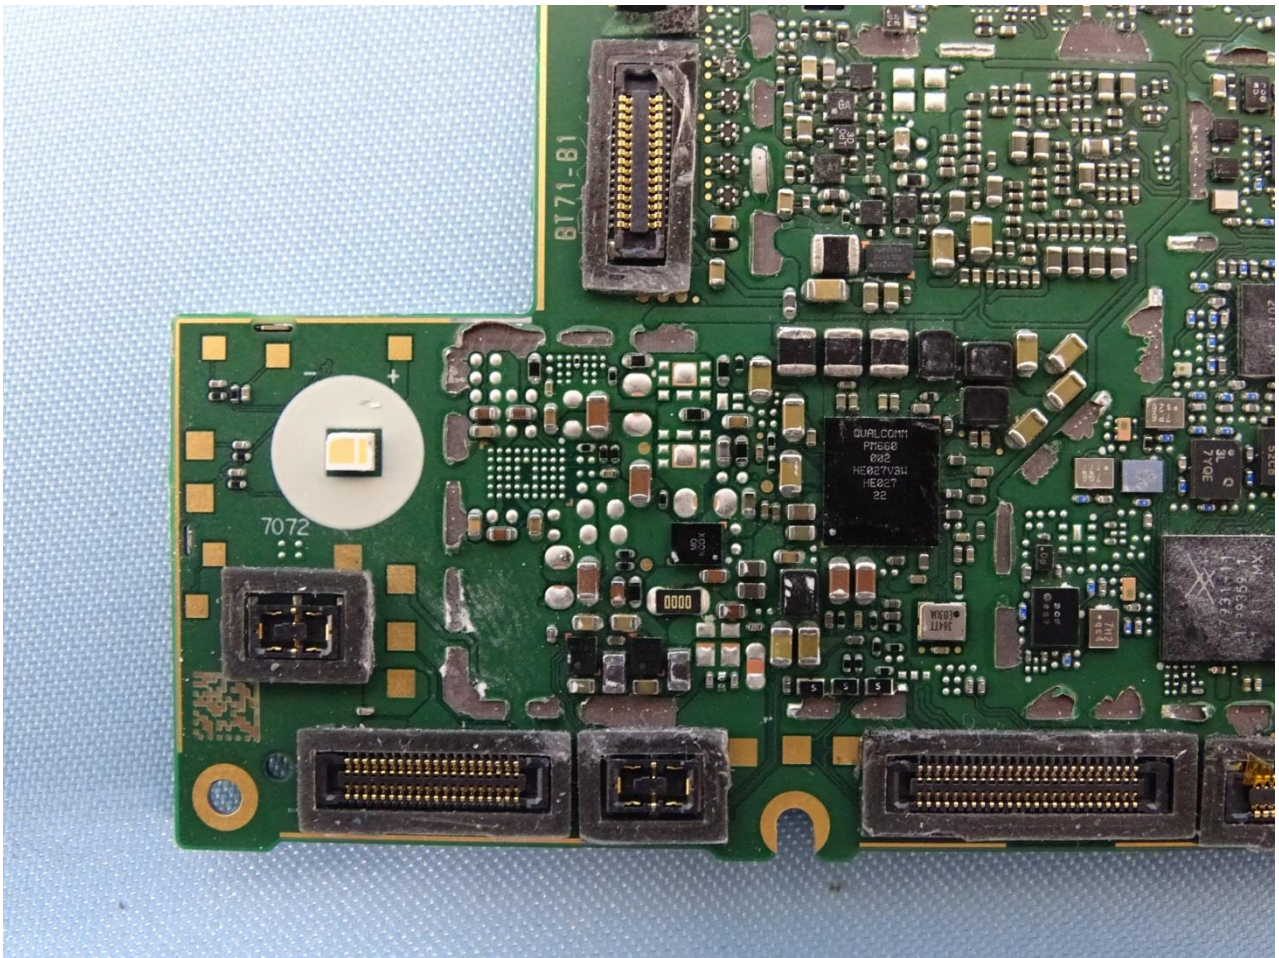

### 3. Internal Photograph of EUT

Brand Name: CAT / Model Name: S62 Pro

Sample 1 and Sample 2

Sample 1

Sample 2

WWAN Main 1 Antenna