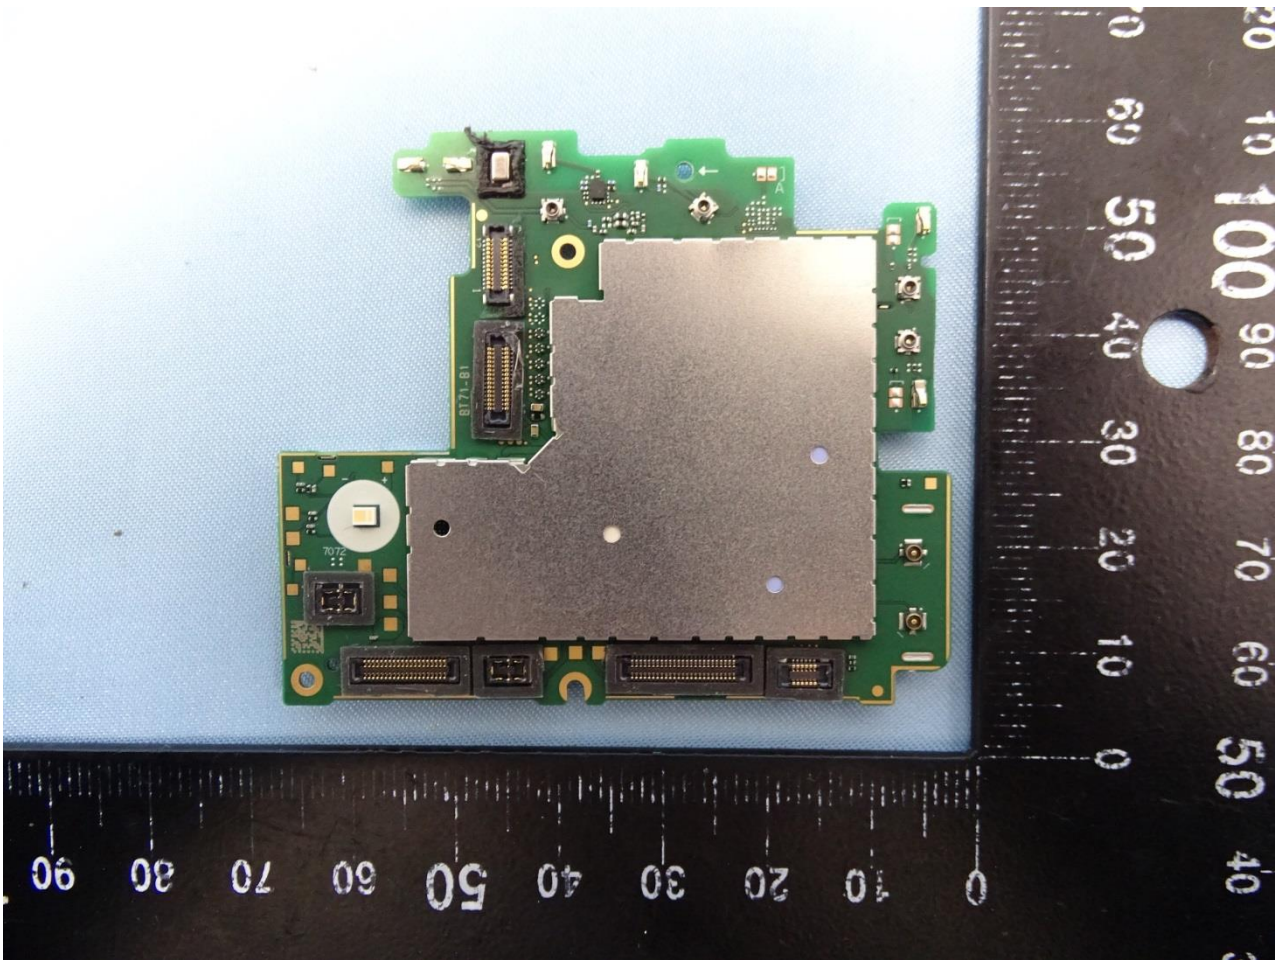

### 3. Internal Photograph of EUT

Brand Name: CAT / Model Name: S62 Pro

Sample 1 and Sample 2

Sample 1

Sample 2

WWAN Main 1 Antenna