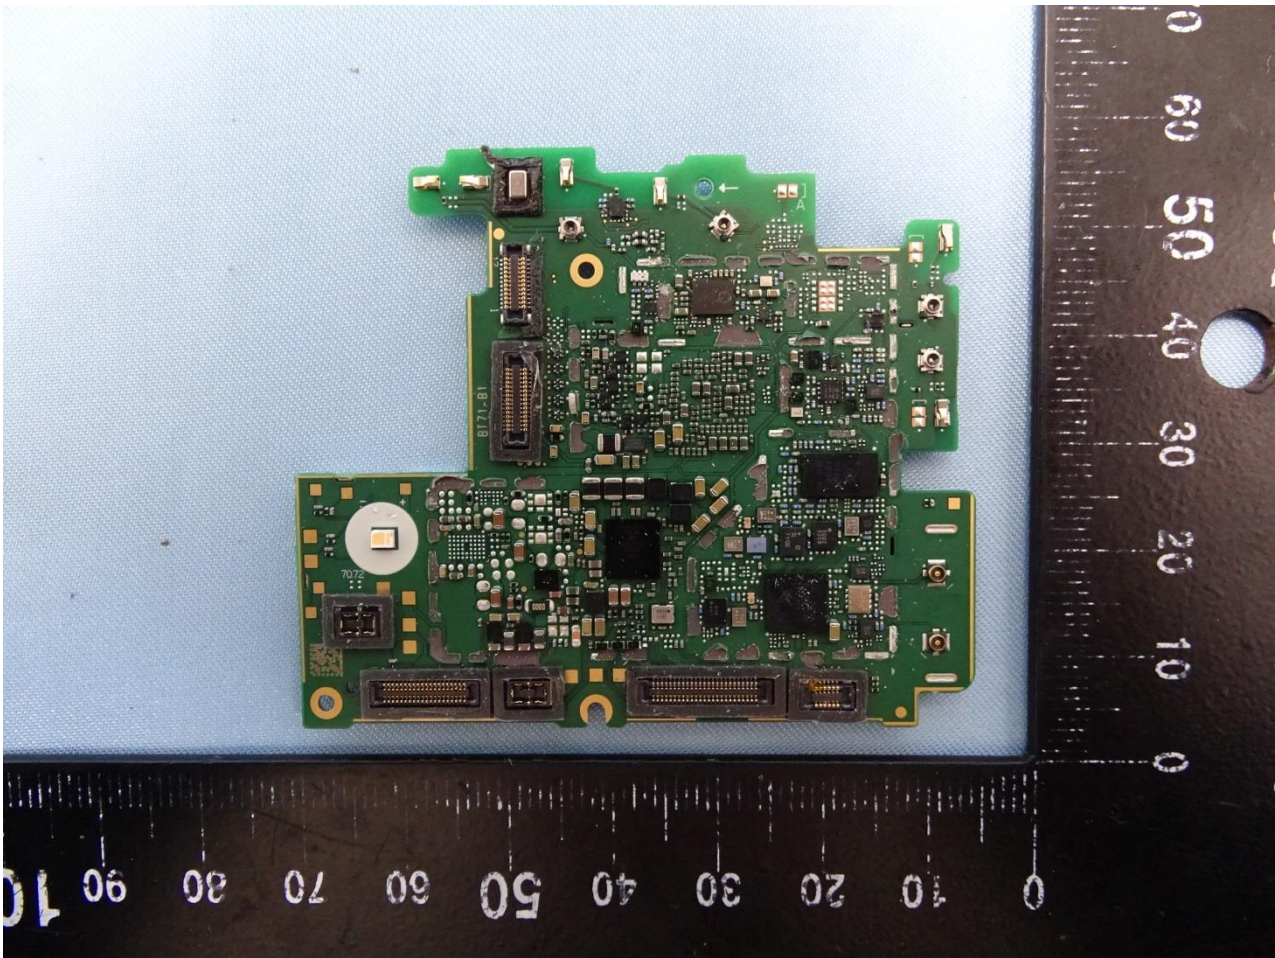

### 3. Internal Photograph of EUT

Brand Name: CAT / Model Name: S62 Pro

Sample 1 and Sample 2

Sample 1

Sample 2

WWAN Main 1 Antenna