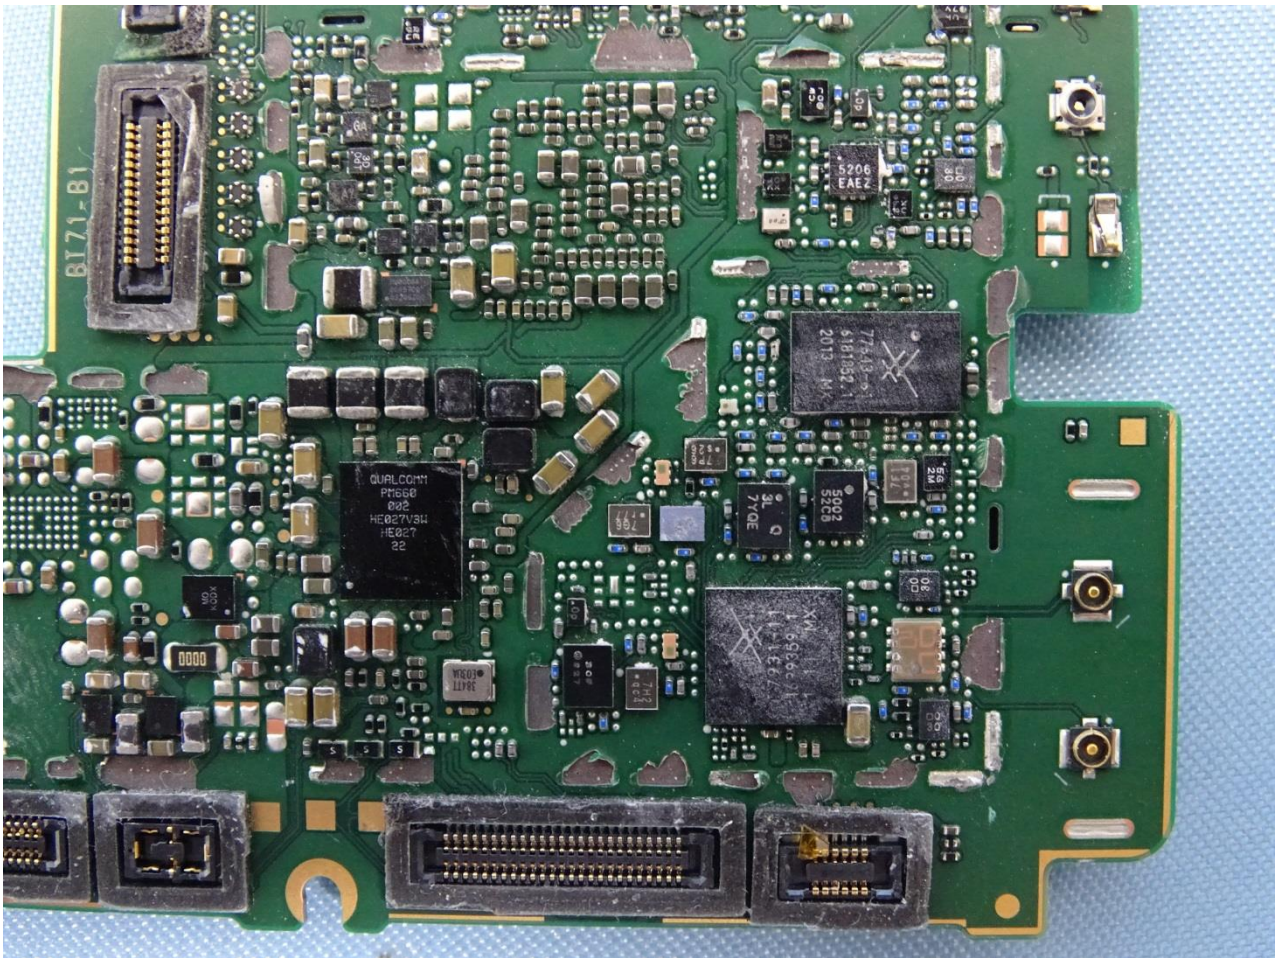

### 3. Internal Photograph of EUT

Brand Name: CAT / Model Name: S62 Pro

Sample 1 and Sample 2

Sample 1

Sample 2

WWAN Main 1 Antenna