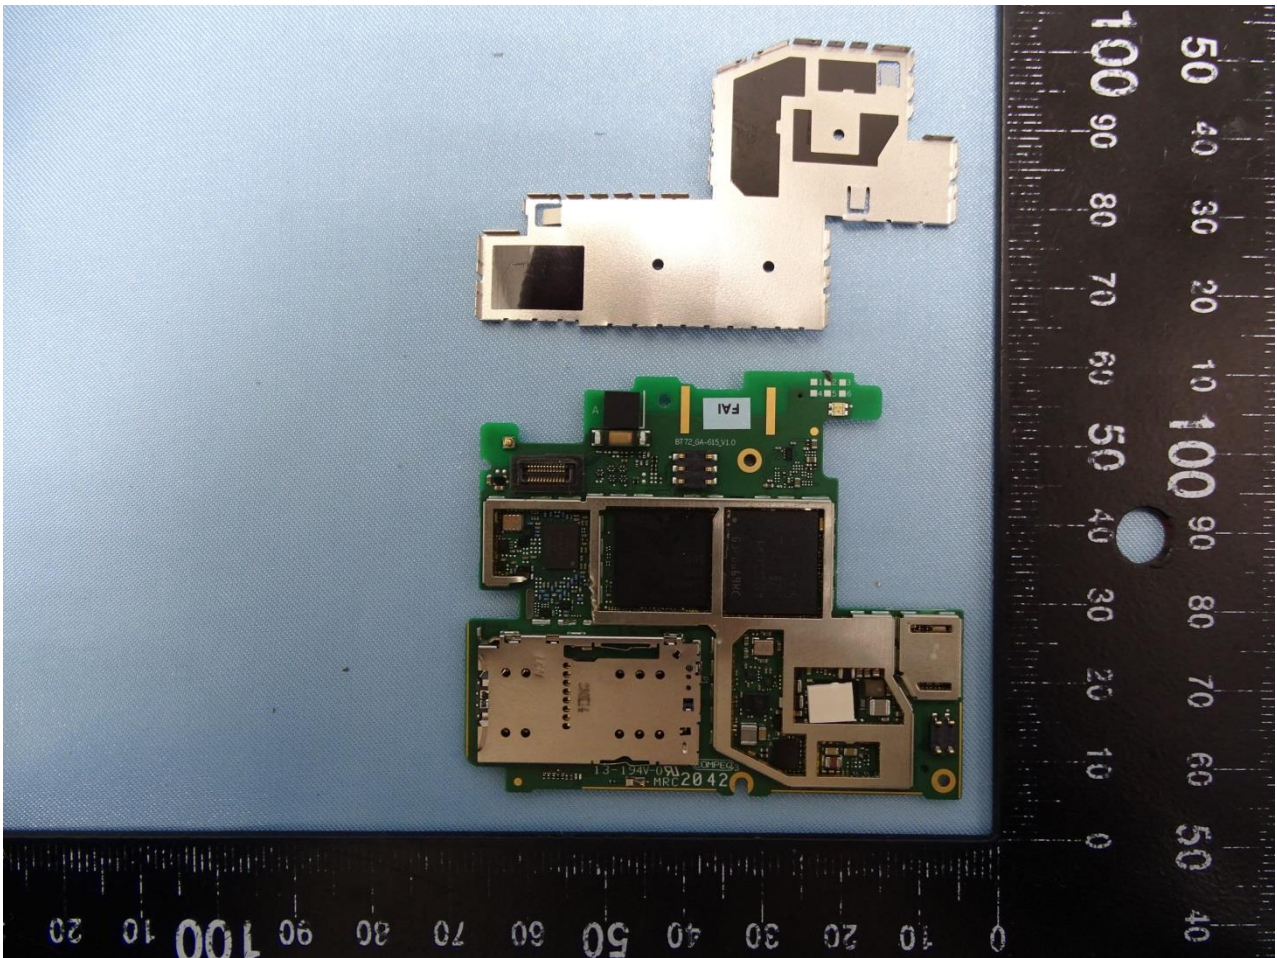

### 3. Internal Photograph of EUT

Brand Name: CAT / Model Name: S62 Pro

Sample 1 and Sample 2

Sample 1

Sample 2

WWAN Main 1 Antenna