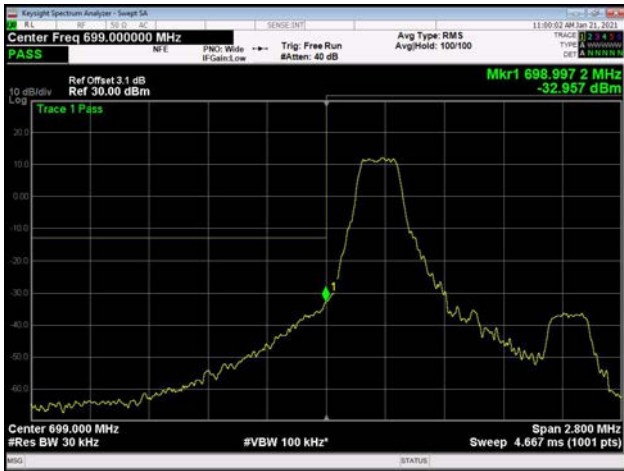

1.4MHz / 16QAM / Low Channel / 1RB