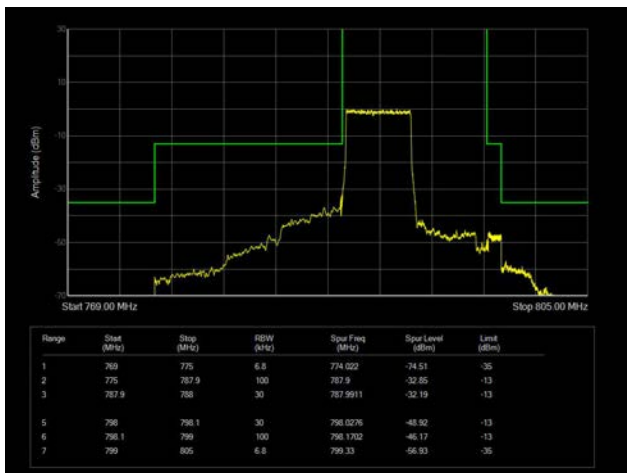

5MHz / 64QAM / Low Channel / Full RB

5MHz / 64QAM / High Channel / Full RB

10MHz / QPSK / Low Channel / 1RB

10MHz / QPSK / High Channel / 1 RB

10MHz / QPSK / Full RB

10MHz / 16QAM / Low Channel / 1RB

10MHz / 16QAM / High Channel / 1 RB

10MHz / 16QAM / Full RB

10MHz / 64QAM / Low Channel / 1RB

10MHz / 64QAM / High Channel / 1 RB

10MHz / 64QAM / Full RB

LTE Band 14

5MHz / QPSK / Low Channel / 1RB

5MHz / QPSK / High Channel / 1 RB

5MHz / QPSK / Low Channel / Full RB

5MHz / QPSK / High Channel / Full RB

5MHz / 16QAM / Low Channel / 1RB

5MHz / 16QAM / High Channel / 1 RB

5MHz / 16QAM / Low Channel / Full RB

5MHz / 16QAM / High Channel / Full RB

5MHz / 64QAM / Low Channel / 1RB