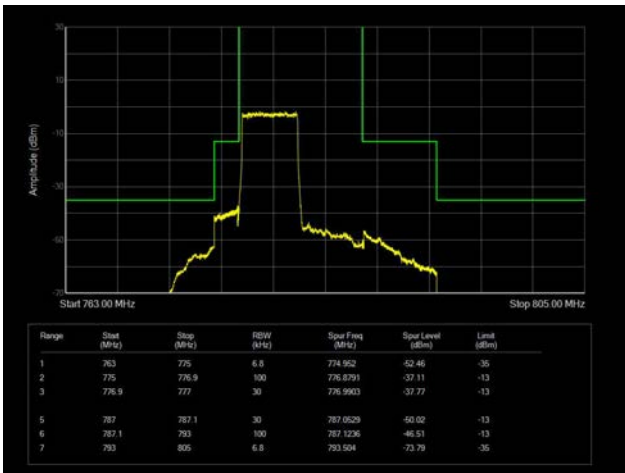

10MHz / 64QAM / Low Channel / Full RB

10MHz / 64QAM / High Channel / Full RB

LTE Band 13

5MHz / QPSK / Low Channel / 1RB

5MHz / QPSK / High Channel / 1 RB

5MHz / QPSK / Low Channel / Full RB

5MHz / QPSK / High Channel / Full RB

5MHz / 16QAM / Low Channel / 1RB

5MHz / 16QAM / High Channel / 1 RB

5MHz / 16QAM / Low Channel / Full RB

5MHz / 16QAM / High Channel / Full RB

5MHz / 64QAM / Low Channel / 1RB

5MHz / 64QAM / High Channel / 1 RB

5MHz / 64QAM / Low Channel / Full RB

5MHz / 64QAM / High Channel / Full RB

10MHz / QPSK / Low Channel / 1RB

10MHz / QPSK / High Channel / 1 RB

10MHz / QPSK / Full RB

10MHz / 16QAM / Low Channel / 1RB

10MHz / 16QAM / High Channel / 1 RB

10MHz / 16QAM / Full RB

10MHz / 64QAM / Low Channel / 1RB

10MHz / 64QAM / High Channel / 1 RB

10MHz / 64QAM / Full RB

LTE Band 14

5MHz / QPSK / Low Channel / 1RB

5MHz / QPSK / High Channel / 1 RB

5MHz / QPSK / Low Channel / Full RB