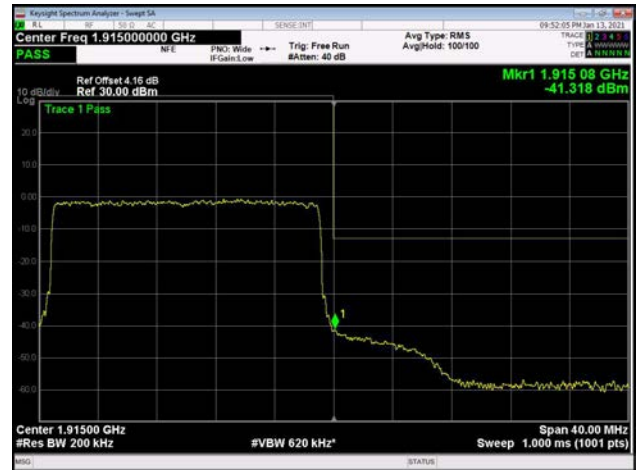

20MHz / QPSK / Low Channel / Full RB

20MHz / QPSK / High Channel / Full RB

20MHz / 16QAM / Low Channel / 1RB

20MHz / 16QAM / High Channel / 1 RB

20MHz / 16QAM / Low Channel / Full RB

20MHz / 16QAM / High Channel / Full RB

20MHz / 64QAM / Low Channel / 1RB

20MHz / 64QAM / High Channel / 1 RB