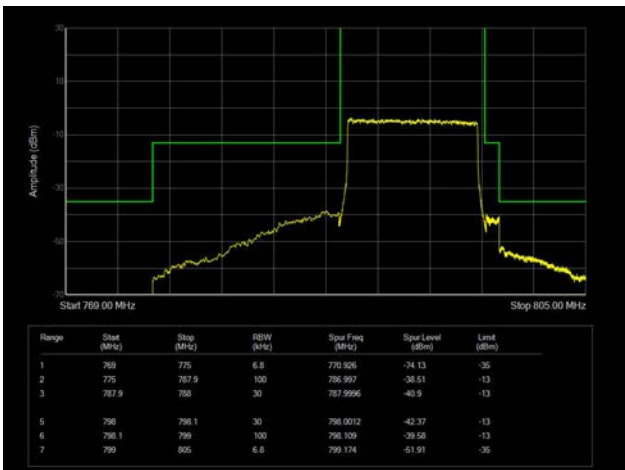

5MHz / 64QAM / High Channel / 1 RB

5MHz / 64QAM / Low Channel / Full RB

5MHz / 64QAM / High Channel / Full RB

10MHz / QPSK / Low Channel / 1RB

10MHz / QPSK / High Channel / 1 RB

10MHz / QPSK / Full RB

10MHz / 16QAM / Low Channel / 1RB

10MHz / 16QAM / High Channel / 1 RB

10MHz / 16QAM / Full RB

10MHz / 64QAM / Low Channel / 1RB

10MHz / 64QAM / High Channel / 1 RB

10MHz / 64QAM / Full RB

LTE Band 17

5MHz / QPSK / Low Channel / 1RB

5MHz / QPSK / High Channel / 1 RB