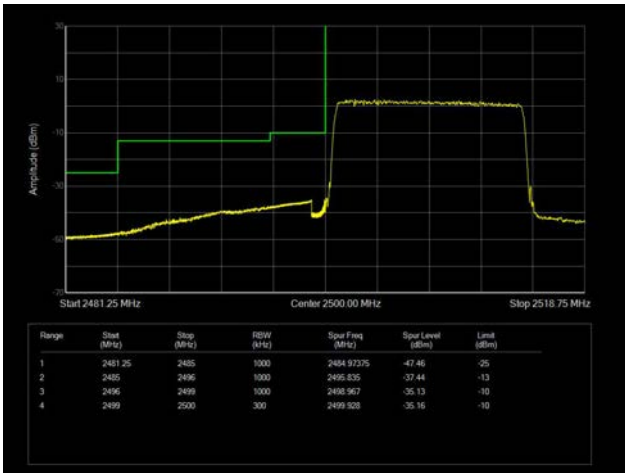

15MHz / 16QAM / Low Channel / 1RB

15MHz / 16QAM / High Channel / 1 RB

15MHz / 16QAM / Low Channel / Full RB

15MHz / 16QAM / High Channel / Full RB

15MHz / 64QAM / Low Channel / 1RB

15MHz / 64QAM / High Channel / 1 RB

15MHz / 64QAM / Low Channel / Full RB

15MHz / 64QAM / High Channel / Full RB

20MHz / QPSK / Low Channel / 1RB

20MHz / QPSK / High Channel / 1 RB

20MHz / QPSK / Low Channel / Full RB

20MHz / QPSK / High Channel / Full RB