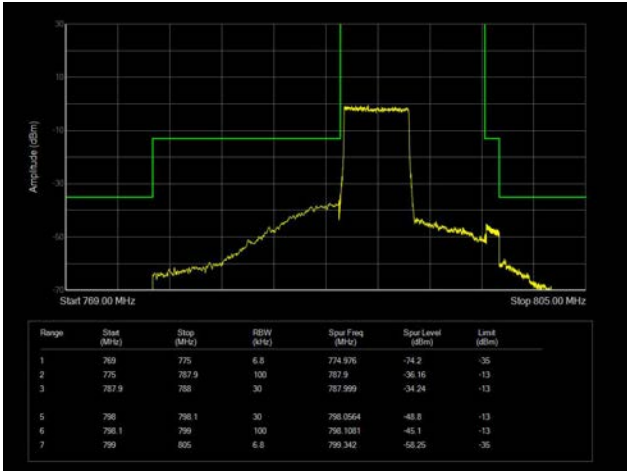

10MHz / 16QAM / Full RB

10MHz / 64QAM / Low Channel / 1RB

10MHz / 64QAM / High Channel / 1 RB

10MHz / 64QAM / Full RB

LTE Band 14

5MHz / QPSK / Low Channel / 1RB

5MHz / QPSK / High Channel / 1 RB

5MHz / QPSK / Low Channel / Full RB

5MHz / QPSK / High Channel / Full RB

5MHz / 16QAM / Low Channel / 1RB

5MHz / 16QAM / High Channel / 1 RB

5MHz / 16QAM / Low Channel / Full RB

5MHz / 16QAM / High Channel / Full RB

5MHz / 64QAM / Low Channel / 1RB

5MHz / 64QAM / High Channel / 1 RB

5MHz / 64QAM / Low Channel / Full RB

5MHz / 64QAM / High Channel / Full RB

10MHz / QPSK / Low Channel / 1RB

10MHz / QPSK / High Channel / 1 RB

10MHz / QPSK / Full RB

10MHz / 16QAM / Low Channel / 1RB