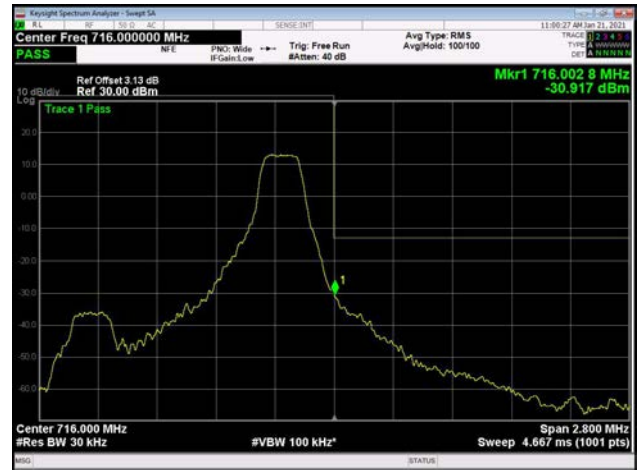

20MHz / 64QAM / Low Channel / Full RB

20MHz / 64QAM / High Channel / Full RB

LTE Band 12

1.4MHz / QPSK / Low Channel / 1RB

1.4MHz / QPSK / High Channel / 1 RB

1.4MHz / QPSK / Low Channel / Full RB

1.4MHz / QPSK / High Channel / Full RB