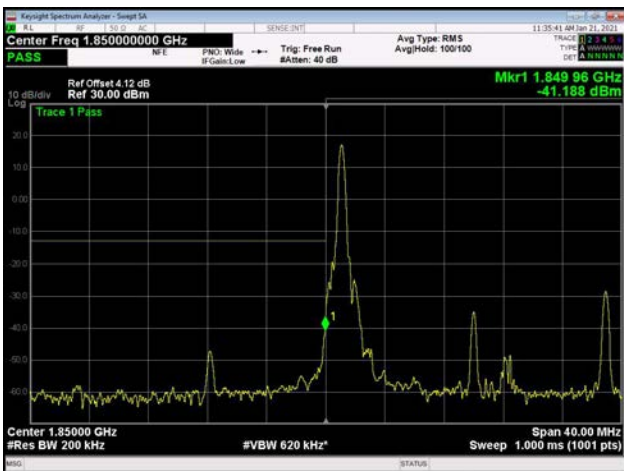

20MHz / QPSK / Low Channel / Full RB

20MHz / QPSK / High Channel / Full RB

20MHz / 16QAM / Low Channel / 1RB

20MHz / 16QAM / High Channel / 1 RB

20MHz / 16QAM / Low Channel / Full RB

20MHz / 16QAM / High Channel / Full RB

20MHz / 64QAM / Low Channel / 1RB

20MHz / 64QAM / High Channel / 1 RB