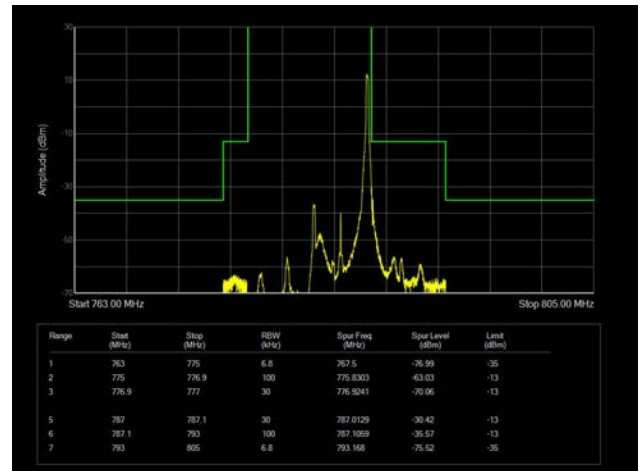

10MHz / 64QAM / Low Channel / Full RB

10MHz / 64QAM / High Channel / Full RB

LTE Band 13

5MHz / QPSK / Low Channel / 1RB

5MHz / QPSK / High Channel / 1 RB

5MHz / QPSK / Low Channel / Full RB

5MHz / QPSK / High Channel / Full RB