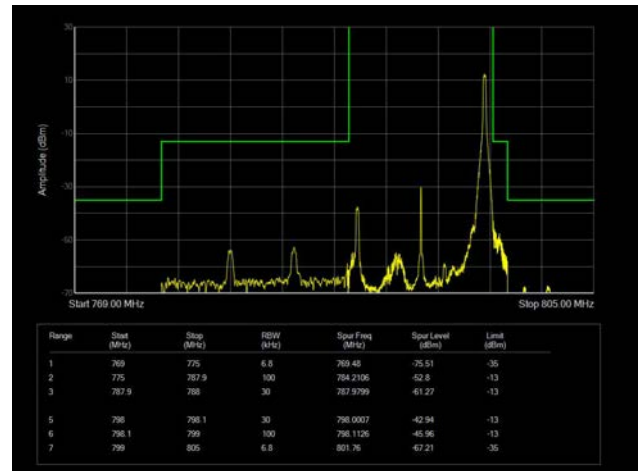

5MHz / 64QAM / High Channel / 1 RB

5MHz / 64QAM / Low Channel / Full RB

5MHz / 64QAM / High Channel / Full RB

10MHz / QPSK / Low Channel / 1RB

10MHz / QPSK / High Channel / 1 RB

10MHz / QPSK / Full RB

10MHz / 16QAM / Low Channel / 1RB

10MHz / 16QAM / High Channel / 1 RB

10MHz / 16QAM / Full RB

10MHz / 64QAM / Low Channel / 1RB

10MHz / 64QAM / High Channel / 1 RB

10MHz / 64QAM / Full RB

LTE Band 17

5MHz / QPSK / Low Channel / 1RB

5MHz / QPSK / High Channel / 1 RB