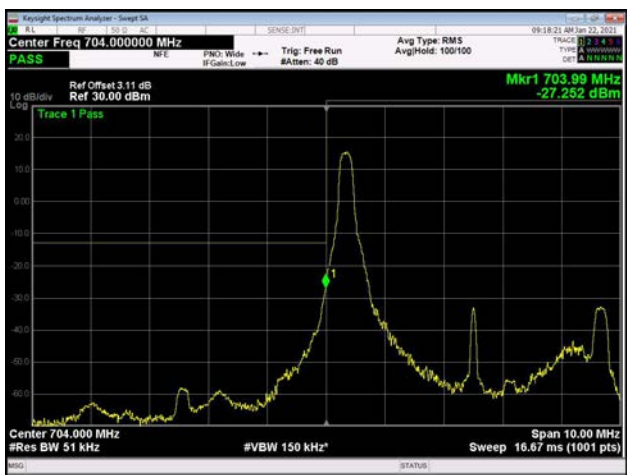

10MHz / 16QAM / High Channel / 1 RB

10MHz / 16QAM / Full RB

10MHz / 64QAM / Low Channel / 1RB

10MHz / 64QAM / High Channel / 1 RB

10MHz / 64QAM / Full RB

LTE Band 17

5MHz / QPSK / Low Channel / 1RB

5MHz / QPSK / High Channel / 1 RB