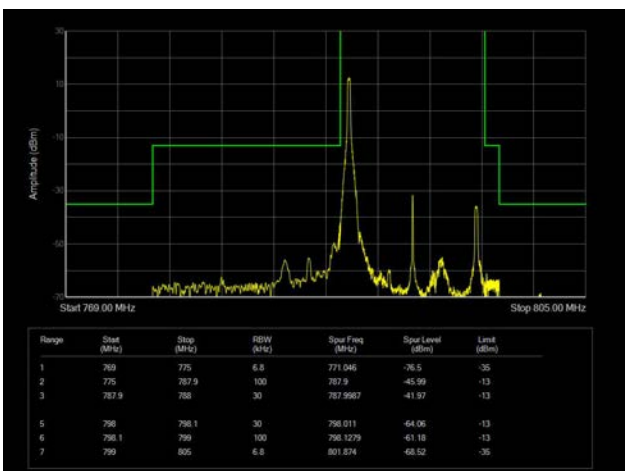

5MHz / 64QAM / High Channel / 1 RB

5MHz / 64QAM / Low Channel / Full RB

5MHz / 64QAM / High Channel / Full RB

10MHz / QPSK / Low Channel / 1RB

10MHz / QPSK / High Channel / 1 RB

10MHz / QPSK / Full RB

10MHz / 16QAM / Low Channel / 1RB

10MHz / 16QAM / High Channel / 1 RB

10MHz / 16QAM / Full RB

10MHz / 64QAM / Low Channel / 1RB

10MHz / 64QAM / High Channel / 1 RB

10MHz / 64QAM / Full RB

LTE Band 17

5MHz / QPSK / Low Channel / 1RB

5MHz / QPSK / High Channel / 1 RB