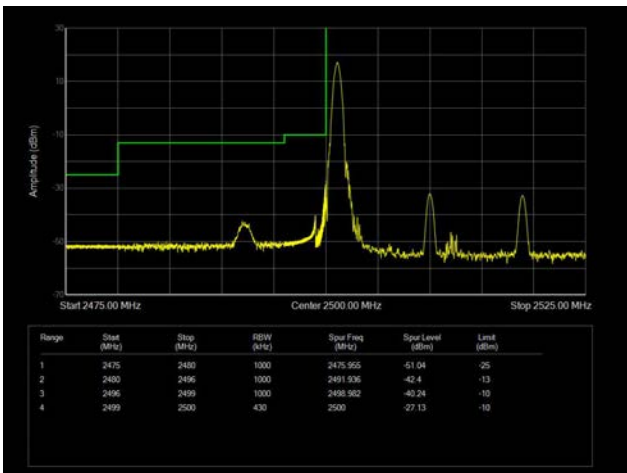

20MHz / 16QAM / Low Channel / 1RB

20MHz / 16QAM / High Channel / 1 RB

20MHz / 16QAM / Low Channel / Full RB

20MHz / 16QAM / High Channel / Full RB

20MHz / 64QAM / Low Channel / 1RB

20MHz / 64QAM / High Channel / 1 RB

20MHz / 64QAM / Low Channel / Full RB

20MHz / 64QAM / High Channel / Full RB

LTE Band 12

1.4MHz / QPSK / Low Channel / 1RB

1.4MHz / QPSK / High Channel / 1 RB

1.4MHz / QPSK / Low Channel / Full RB

1.4MHz / QPSK / High Channel / Full RB