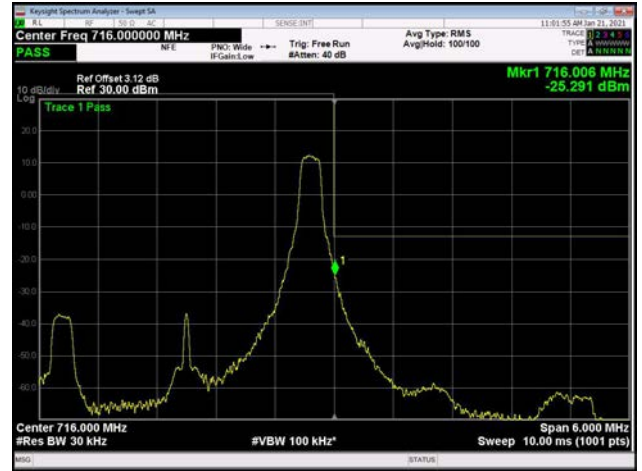

3MHz / 16QAM / High Channel / 1 RB