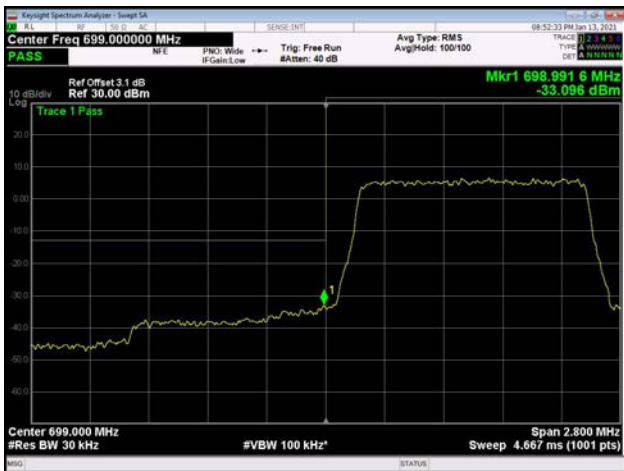

20MHz / 64QAM / Low Channel / Full RB

20MHz / 64QAM / High Channel / Full RB

LTE Band 12

1.4MHz / QPSK / Low Channel / 1RB

1.4MHz / QPSK / High Channel / 1 RB

1.4MHz / QPSK / Low Channel / Full RB

1.4MHz / QPSK / High Channel / Full RB

1.4MHz / 16QAM / Low Channel / 1RB

1.4MHz / 16QAM / High Channel / 1 RB

1.4MHz / 16QAM / Low Channel / Full RB

1.4MHz / 16QAM / High Channel / Full RB

1.4MHz / 64QAM / Low Channel / 1RB

1.4MHz / 64QAM / High Channel / 1 RB