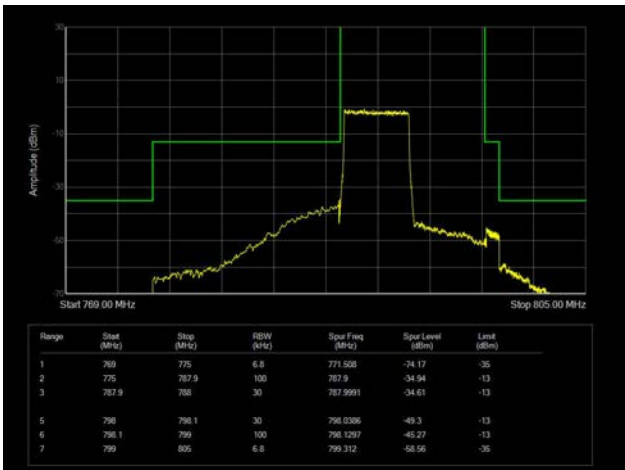

10MHz / 16QAM / Full RB

10MHz / 64QAM / Low Channel / 1RB

10MHz / 64QAM / High Channel / 1 RB

10MHz / 64QAM / Full RB

LTE Band 14

5MHz / QPSK / Low Channel / 1RB

5MHz / QPSK / High Channel / 1 RB

5MHz / QPSK / Low Channel / Full RB

5MHz / QPSK / High Channel / Full RB

5MHz / 16QAM / Low Channel / 1RB

5MHz / 16QAM / High Channel / 1 RB

5MHz / 16QAM / Low Channel / Full RB

5MHz / 16QAM / High Channel / Full RB

5MHz / 64QAM / Low Channel / 1RB

5MHz / 64QAM / High Channel / 1 RB

5MHz / 64QAM / Low Channel / Full RB

5MHz / 64QAM / High Channel / Full RB

10MHz / QPSK / Low Channel / 1RB

10MHz / QPSK / High Channel / 1 RB

10MHz / QPSK / Full RB

10MHz / 16QAM / Low Channel / 1RB