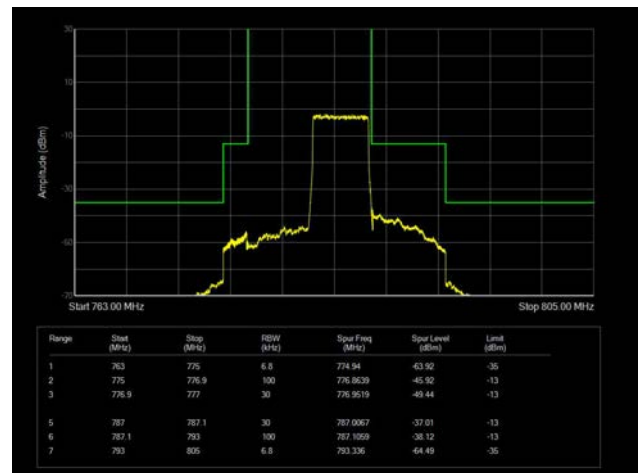

10MHz / 64QAM / Low Channel / Full RB

10MHz / 64QAM / High Channel / Full RB

LTE Band 13

5MHz / QPSK / Low Channel / 1RB

5MHz / QPSK / High Channel / 1 RB

5MHz / QPSK / Low Channel / Full RB

5MHz / QPSK / High Channel / Full RB

5MHz / 16QAM / Low Channel / 1RB

5MHz / 16QAM / High Channel / 1 RB

5MHz / 16QAM / Low Channel / Full RB

5MHz / 16QAM / High Channel / Full RB

5MHz / 64QAM / Low Channel / 1RB

5MHz / 64QAM / High Channel / 1 RB

5MHz / 64QAM / Low Channel / Full RB

5MHz / 64QAM / High Channel / Full RB

10MHz / QPSK / Low Channel / 1RB

10MHz / QPSK / High Channel / 1 RB

10MHz / QPSK / Full RB

10MHz / 16QAM / Low Channel / 1RB

10MHz / 16QAM / High Channel / 1 RB

10MHz / 16QAM / Full RB

10MHz / 64QAM / Low Channel / 1RB

10MHz / 64QAM / High Channel / 1 RB

10MHz / 64QAM / Full RB

LTE Band 14

5MHz / QPSK / Low Channel / 1RB

5MHz / QPSK / High Channel / 1 RB

5MHz / QPSK / Low Channel / Full RB