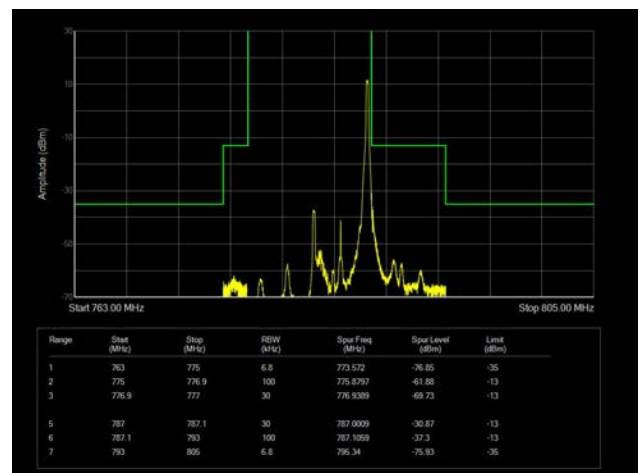

10MHz / 64QAM / Low Channel / Full RB

10MHz / 64QAM / High Channel / Full RB

LTE Band 13

5MHz / QPSK / Low Channel / 1RB

5MHz / QPSK / High Channel / 1 RB

5MHz / QPSK / Low Channel / Full RB

5MHz / QPSK / High Channel / Full RB

5MHz / 16QAM / Low Channel / 1RB

5MHz / 16QAM / High Channel / 1 RB

5MHz / 16QAM / Low Channel / Full RB

5MHz / 16QAM / High Channel / Full RB

5MHz / 64QAM / Low Channel / 1RB

5MHz / 64QAM / High Channel / 1 RB