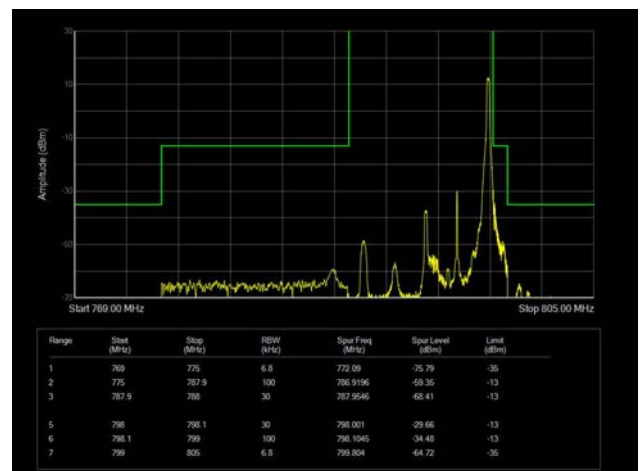

5MHz / 64QAM / High Channel / 1 RB