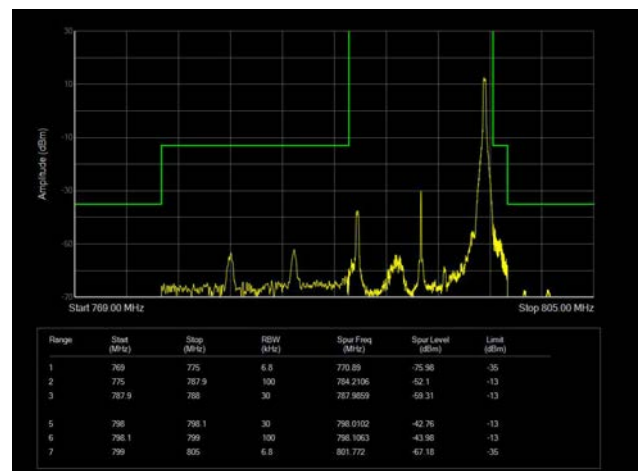

10MHz / 16QAM / High Channel / 1 RB

10MHz / 16QAM / Full RB

10MHz / 64QAM / Low Channel / 1RB

10MHz / 64QAM / High Channel / 1 RB

10MHz / 64QAM / Full RB

LTE Band 17

5MHz / QPSK / Low Channel / 1RB

5MHz / QPSK / High Channel / 1 RB