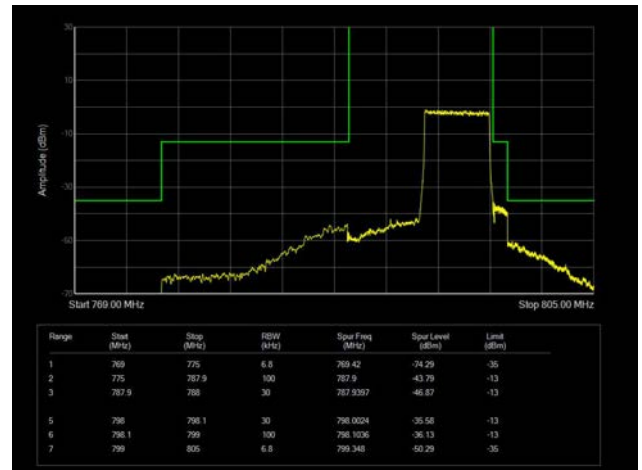

10MHz / 16QAM / Full RB

10MHz / 64QAM / Low Channel / 1RB

10MHz / 64QAM / High Channel / 1 RB

10MHz / 64QAM / Full RB

LTE Band 14

5MHz / QPSK / Low Channel / 1RB

5MHz / QPSK / High Channel / 1 RB

5MHz / QPSK / Low Channel / Full RB

5MHz / QPSK / High Channel / Full RB

5MHz / 16QAM / Low Channel / 1RB

5MHz / 16QAM / High Channel / 1 RB

5MHz / 16QAM / Low Channel / Full RB

5MHz / 16QAM / High Channel / Full RB

5MHz / 64QAM / Low Channel / 1RB

5MHz / 64QAM / High Channel / 1 RB

5MHz / 64QAM / Low Channel / Full RB

5MHz / 64QAM / High Channel / Full RB

10MHz / QPSK / Low Channel / 1RB

10MHz / QPSK / High Channel / 1 RB

10MHz / QPSK / Full RB

10MHz / 16QAM / Low Channel / 1RB