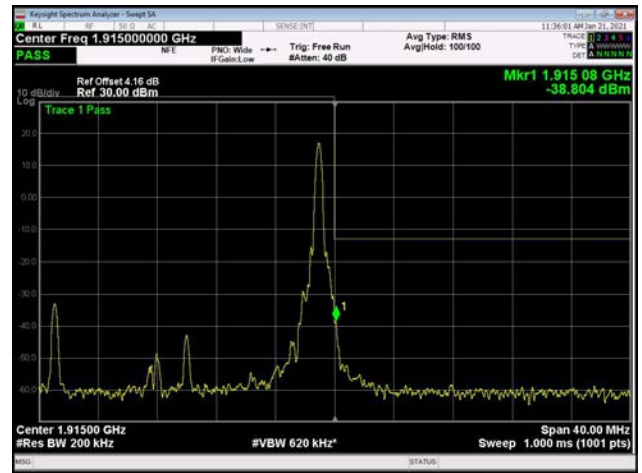

20MHz / QPSK / Low Channel / Full RB

20MHz / QPSK / High Channel / Full RB

20MHz / 16QAM / Low Channel / 1RB

20MHz / 16QAM / High Channel / 1 RB

20MHz / 16QAM / Low Channel / Full RB

20MHz / 16QAM / High Channel / Full RB

20MHz / 64QAM / Low Channel / 1RB

20MHz / 64QAM / High Channel / 1 RB