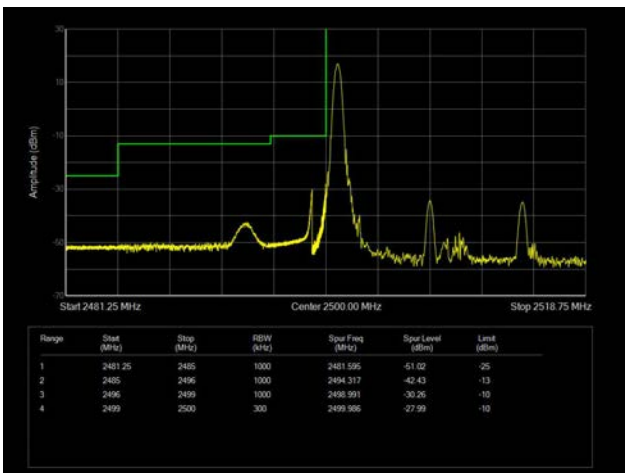

15MHz / 16QAM / Low Channel / 1RB

15MHz / 16QAM / High Channel / 1 RB

15MHz / 16QAM / Low Channel / Full RB

15MHz / 16QAM / High Channel / Full RB

15MHz / 64QAM / Low Channel / 1RB

15MHz / 64QAM / High Channel / 1 RB

15MHz / 64QAM / Low Channel / Full RB

15MHz / 64QAM / High Channel / Full RB

20MHz / QPSK / Low Channel / 1RB

20MHz / QPSK / High Channel / 1 RB

20MHz / QPSK / Low Channel / Full RB

20MHz / QPSK / High Channel / Full RB