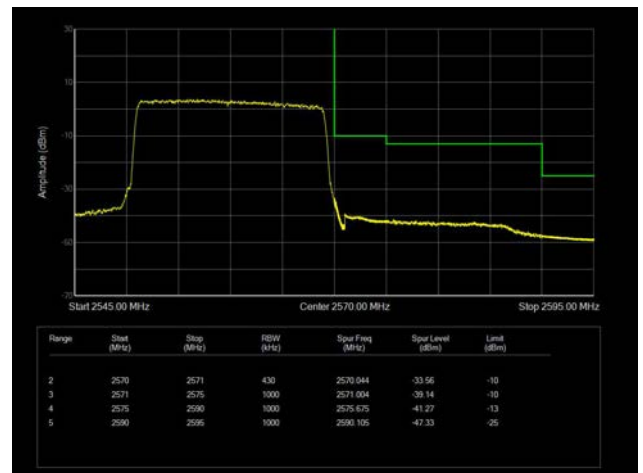

15MHz / 64QAM / Low Channel / Full RB

15MHz / 64QAM / High Channel / Full RB

20MHz / QPSK / Low Channel / 1RB

20MHz / QPSK / High Channel / 1 RB

20MHz / QPSK / Low Channel / Full RB

20MHz / QPSK / High Channel / Full RB

20MHz / 16QAM / Low Channel / 1RB

20MHz / 16QAM / High Channel / 1 RB

20MHz / 16QAM / Low Channel / Full RB

20MHz / 16QAM / High Channel / Full RB

20MHz / 64QAM / Low Channel / 1RB

20MHz / 64QAM / High Channel / 1 RB

20MHz / 64QAM / Low Channel / Full RB

20MHz / 64QAM / High Channel / Full RB

LTE Band 12

1.4MHz / QPSK / Low Channel / 1RB

1.4MHz / QPSK / High Channel / 1 RB

1.4MHz / QPSK / Low Channel / Full RB

1.4MHz / QPSK / High Channel / Full RB