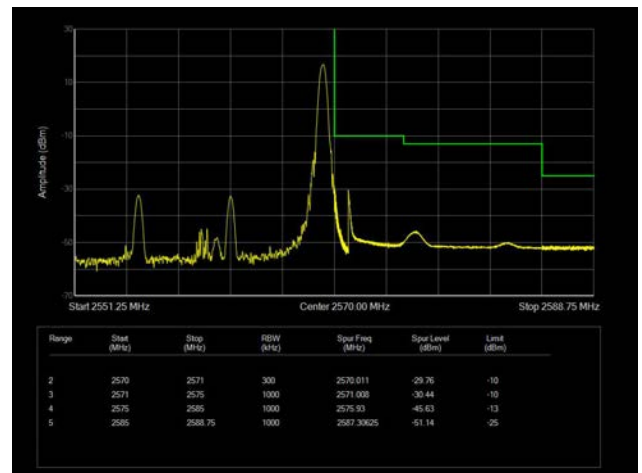

15MHz / 16QAM / Low Channel / 1RB

15MHz / 16QAM / High Channel / 1 RB

15MHz / 16QAM / Low Channel / Full RB

15MHz / 16QAM / High Channel / Full RB

15MHz / 64QAM / Low Channel / 1RB

15MHz / 64QAM / High Channel / 1 RB

15MHz / 64QAM / Low Channel / Full RB

15MHz / 64QAM / High Channel / Full RB

20MHz / QPSK / Low Channel / 1RB

20MHz / QPSK / High Channel / 1 RB

20MHz / QPSK / Low Channel / Full RB

20MHz / QPSK / High Channel / Full RB