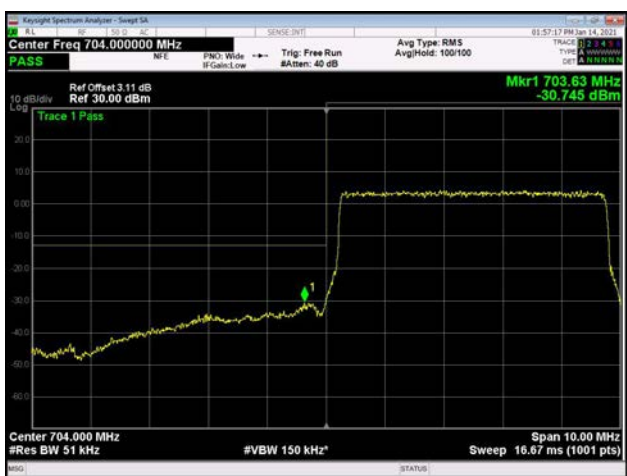

5MHz / QPSK / Low Channel / Full RB