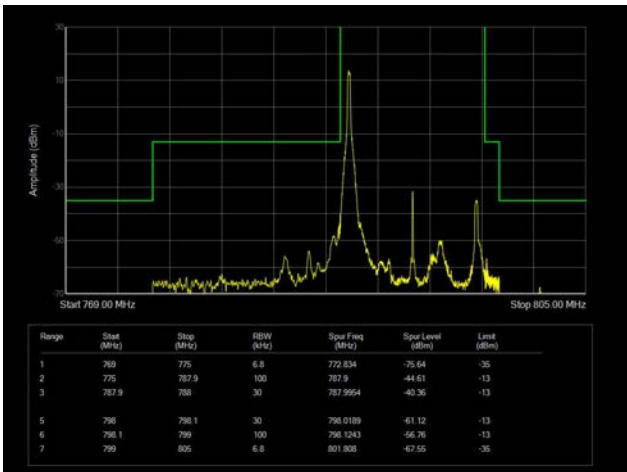

5MHz / 64QAM / High Channel / 1 RB

5MHz / 64QAM / Low Channel / Full RB

5MHz / 64QAM / High Channel / Full RB

10MHz / QPSK / Low Channel / 1RB

10MHz / QPSK / High Channel / 1 RB

10MHz / QPSK / Full RB

10MHz / 16QAM / Low Channel / 1RB

10MHz / 16QAM / High Channel / 1 RB

10MHz / 16QAM / Full RB

10MHz / 64QAM / Low Channel / 1RB

10MHz / 64QAM / High Channel / 1 RB

10MHz / 64QAM / Full RB

LTE Band 17

5MHz / QPSK / Low Channel / 1RB

5MHz / QPSK / High Channel / 1 RB