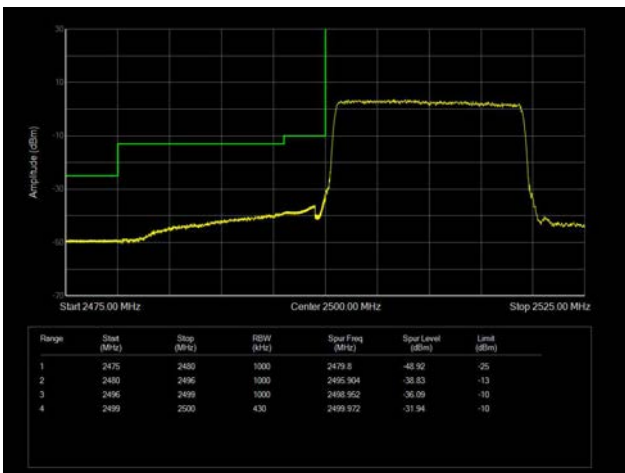

15MHz / 64QAM / Low Channel / Full RB

15MHz / 64QAM / High Channel / Full RB

20MHz / QPSK / Low Channel / 1RB

20MHz / QPSK / High Channel / 1 RB

20MHz / QPSK / Low Channel / Full RB

20MHz / QPSK / High Channel / Full RB

20MHz / 16QAM / Low Channel / 1RB

20MHz / 16QAM / High Channel / 1 RB

20MHz / 16QAM / Low Channel / Full RB

20MHz / 16QAM / High Channel / Full RB

20MHz / 64QAM / Low Channel / 1RB

20MHz / 64QAM / High Channel / 1 RB

20MHz / 64QAM / Low Channel / Full RB

20MHz / 64QAM / High Channel / Full RB

LTE Band 12

1.4MHz / QPSK / Low Channel / 1RB

1.4MHz / QPSK / High Channel / 1 RB

1.4MHz / QPSK / Low Channel / Full RB

1.4MHz / QPSK / High Channel / Full RB