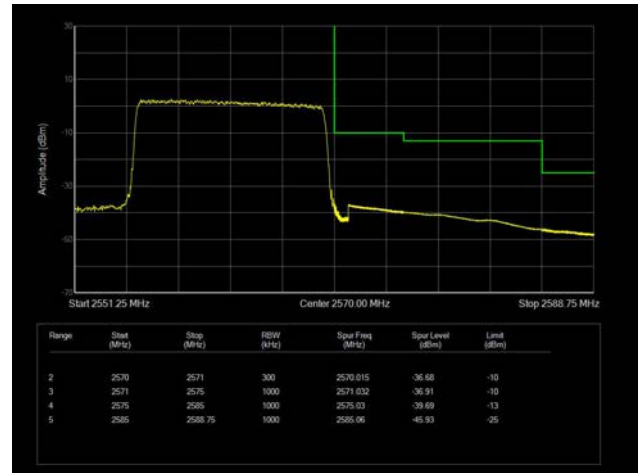

15MHz / 16QAM / Low Channel / 1RB

15MHz / 16QAM / High Channel / 1 RB

15MHz / 16QAM / Low Channel / Full RB

15MHz / 16QAM / High Channel / Full RB

15MHz / 64QAM / Low Channel / 1RB

15MHz / 64QAM / High Channel / 1 RB

15MHz / 64QAM / Low Channel / Full RB

15MHz / 64QAM / High Channel / Full RB

20MHz / QPSK / Low Channel / 1RB

20MHz / QPSK / High Channel / 1 RB

20MHz / QPSK / Low Channel / Full RB

20MHz / QPSK / High Channel / Full RB