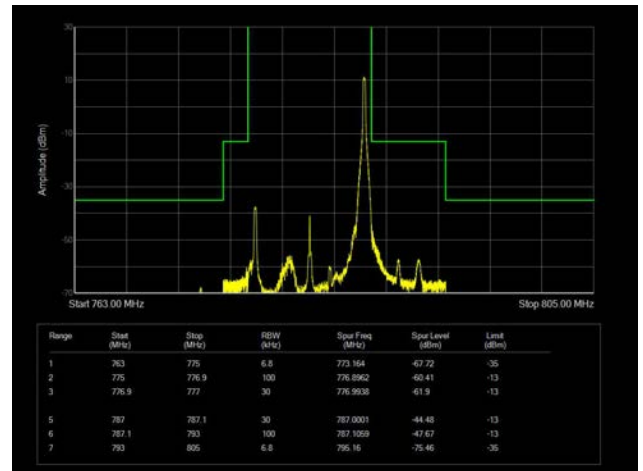

5MHz / 64QAM / Low Channel / Full RB

5MHz / 64QAM / High Channel / Full RB

10MHz / QPSK / Low Channel / 1RB

10MHz / QPSK / High Channel / 1 RB

10MHz / QPSK / Full RB

10MHz / 16QAM / Low Channel / 1RB

10MHz / 16QAM / High Channel / 1 RB

10MHz / 16QAM / Full RB

10MHz / 64QAM / Low Channel / 1RB

10MHz / 64QAM / High Channel / 1 RB

10MHz / 64QAM / Full RB

LTE Band 14

5MHz / QPSK / Low Channel / 1RB

5MHz / QPSK / High Channel / 1 RB

5MHz / QPSK / Low Channel / Full RB