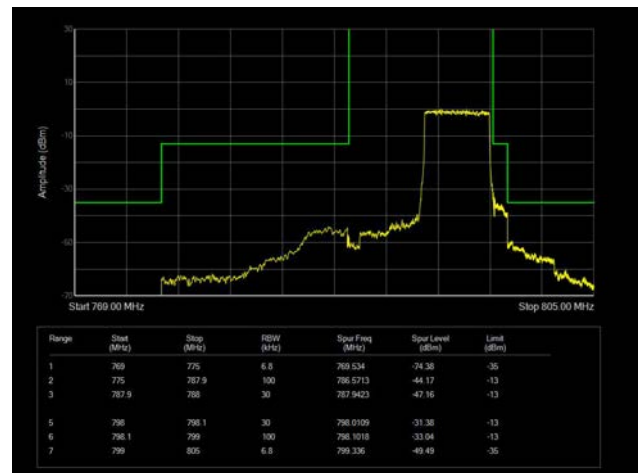

10MHz / 16QAM / Full RB

10MHz / 64QAM / Low Channel / 1RB

10MHz / 64QAM / High Channel / 1 RB

10MHz / 64QAM / Full RB

LTE Band 14

5MHz / QPSK / Low Channel / 1RB

5MHz / QPSK / High Channel / 1 RB

5MHz / QPSK / Low Channel / Full RB

5MHz / QPSK / High Channel / Full RB

5MHz / 16QAM / Low Channel / 1RB

5MHz / 16QAM / High Channel / 1 RB

5MHz / 16QAM / Low Channel / Full RB

5MHz / 16QAM / High Channel / Full RB

5MHz / 64QAM / Low Channel / 1RB