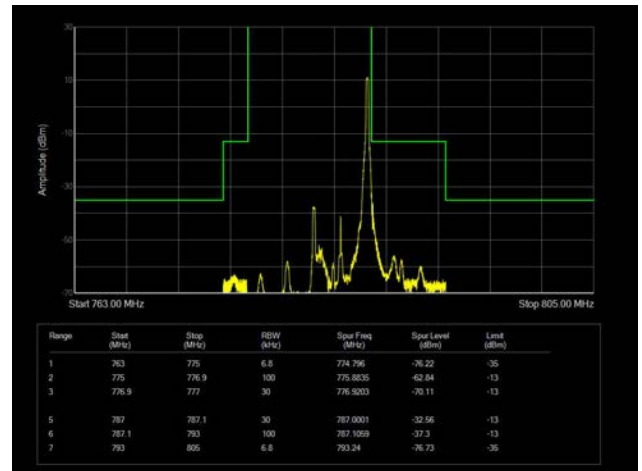

5MHz / 16QAM / High Channel / 1 RB