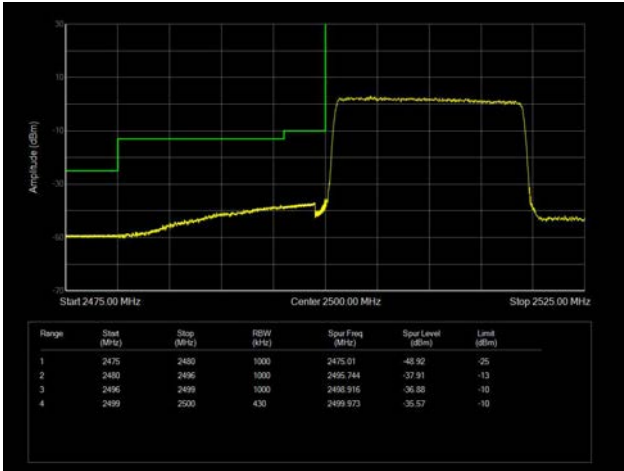

20MHz / 16QAM / Low Channel / 1RB

20MHz / 16QAM / High Channel / 1 RB

20MHz / 16QAM / Low Channel / Full RB

20MHz / 16QAM / High Channel / Full RB

20MHz / 64QAM / Low Channel / 1RB

20MHz / 64QAM / High Channel / 1 RB

20MHz / 64QAM / Low Channel / Full RB

20MHz / 64QAM / High Channel / Full RB

LTE Band 12

1.4MHz / QPSK / Low Channel / 1RB

1.4MHz / QPSK / High Channel / 1 RB

1.4MHz / QPSK / Low Channel / Full RB

1.4MHz / QPSK / High Channel / Full RB