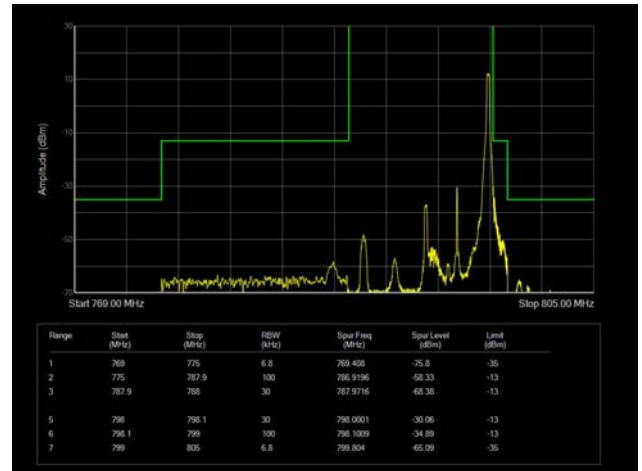

10MHz / 16QAM / Full RB

10MHz / 64QAM / Low Channel / 1RB

10MHz / 64QAM / High Channel / 1 RB

10MHz / 64QAM / Full RB

LTE Band 14

5MHz / QPSK / Low Channel / 1RB

5MHz / QPSK / High Channel / 1 RB

5MHz / QPSK / Low Channel / Full RB

5MHz / QPSK / High Channel / Full RB

5MHz / 16QAM / Low Channel / 1RB

5MHz / 16QAM / High Channel / 1 RB

5MHz / 16QAM / Low Channel / Full RB

5MHz / 16QAM / High Channel / Full RB

5MHz / 64QAM / Low Channel / 1RB