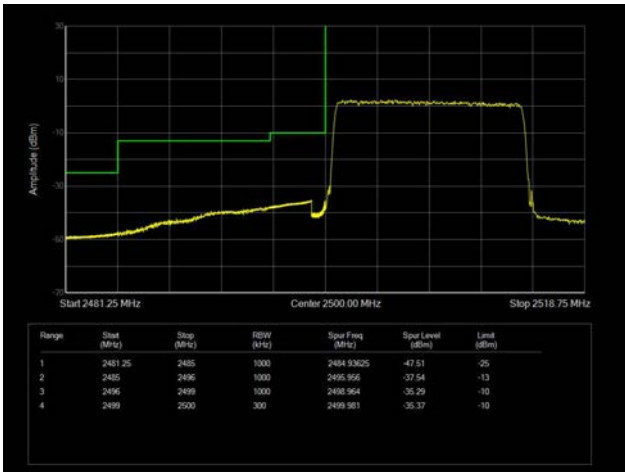

15MHz / 16QAM / Low Channel / 1RB

15MHz / 16QAM / High Channel / 1 RB

15MHz / 16QAM / Low Channel / Full RB

15MHz / 16QAM / High Channel / Full RB

15MHz / 64QAM / Low Channel / 1RB

15MHz / 64QAM / High Channel / 1 RB

15MHz / 64QAM / Low Channel / Full RB

15MHz / 64QAM / High Channel / Full RB

20MHz / QPSK / Low Channel / 1RB

20MHz / QPSK / High Channel / 1 RB

20MHz / QPSK / Low Channel / Full RB

20MHz / QPSK / High Channel / Full RB