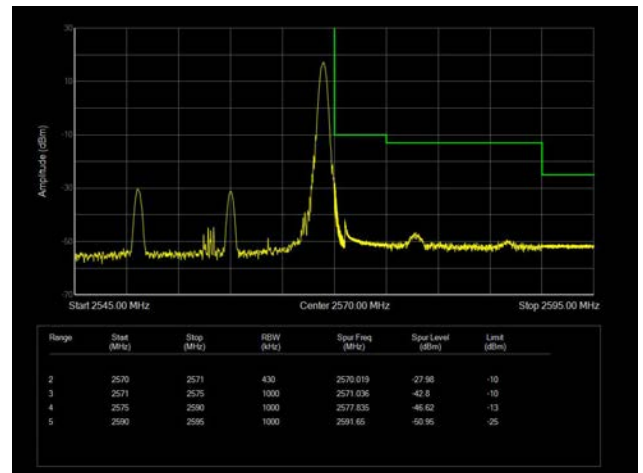

20MHz / 16QAM / Low Channel / 1RB

20MHz / 16QAM / High Channel / 1 RB

20MHz / 16QAM / Low Channel / Full RB

20MHz / 16QAM / High Channel / Full RB

20MHz / 64QAM / Low Channel / 1RB

20MHz / 64QAM / High Channel / 1 RB

20MHz / 64QAM / Low Channel / Full RB

20MHz / 64QAM / High Channel / Full RB

LTE Band 12

1.4MHz / QPSK / Low Channel / 1RB

1.4MHz / QPSK / High Channel / 1 RB

1.4MHz / QPSK / Low Channel / Full RB

1.4MHz / QPSK / High Channel / Full RB