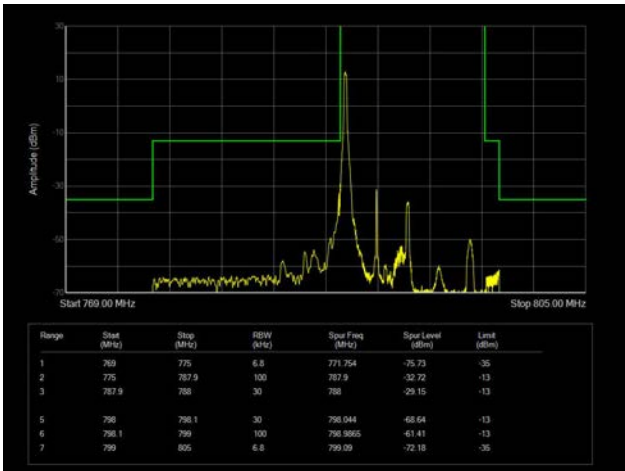

5MHz / 16QAM / Low Channel / 1RB