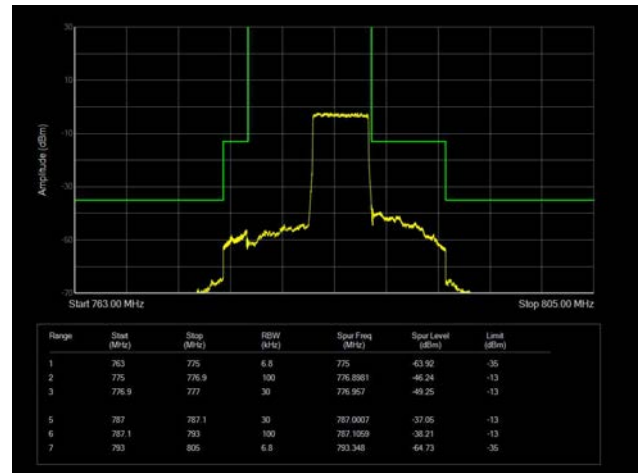

10MHz / 64QAM / Low Channel / Full RB

10MHz / 64QAM / High Channel / Full RB

LTE Band 13

5MHz / QPSK / Low Channel / 1RB

5MHz / QPSK / High Channel / 1 RB

5MHz / QPSK / Low Channel / Full RB

5MHz / QPSK / High Channel / Full RB

5MHz / 16QAM / Low Channel / 1RB

5MHz / 16QAM / High Channel / 1 RB

5MHz / 16QAM / Low Channel / Full RB

5MHz / 16QAM / High Channel / Full RB

5MHz / 64QAM / Low Channel / 1RB

5MHz / 64QAM / High Channel / 1 RB

5MHz / 64QAM / Low Channel / Full RB

5MHz / 64QAM / High Channel / Full RB

10MHz / QPSK / Low Channel / 1RB

10MHz / QPSK / High Channel / 1 RB

10MHz / QPSK / Full RB

10MHz / 16QAM / Low Channel / 1RB

10MHz / 16QAM / High Channel / 1 RB

10MHz / 16QAM / Full RB

10MHz / 64QAM / Low Channel / 1RB

10MHz / 64QAM / High Channel / 1 RB

10MHz / 64QAM / Full RB

LTE Band 14

5MHz / QPSK / Low Channel / 1RB

5MHz / QPSK / High Channel / 1 RB

5MHz / QPSK / Low Channel / Full RB