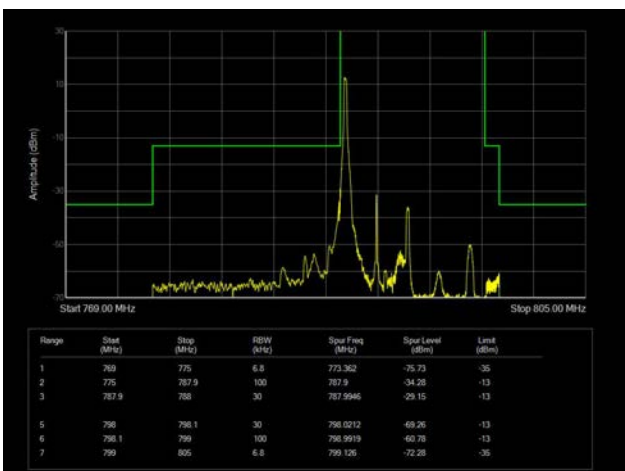

10MHz / 16QAM / Full RB

10MHz / 64QAM / Low Channel / 1RB

10MHz / 64QAM / High Channel / 1 RB

10MHz / 64QAM / Full RB

LTE Band 14

5MHz / QPSK / Low Channel / 1RB

5MHz / QPSK / High Channel / 1 RB

5MHz / QPSK / Low Channel / Full RB

5MHz / QPSK / High Channel / Full RB

5MHz / 16QAM / Low Channel / 1RB

5MHz / 16QAM / High Channel / 1 RB

5MHz / 16QAM / Low Channel / Full RB

5MHz / 16QAM / High Channel / Full RB

5MHz / 64QAM / Low Channel / 1RB

5MHz / 64QAM / High Channel / 1 RB

5MHz / 64QAM / Low Channel / Full RB

5MHz / 64QAM / High Channel / Full RB

10MHz / QPSK / Low Channel / 1RB

10MHz / QPSK / High Channel / 1 RB

10MHz / QPSK / Full RB

10MHz / 16QAM / Low Channel / 1RB