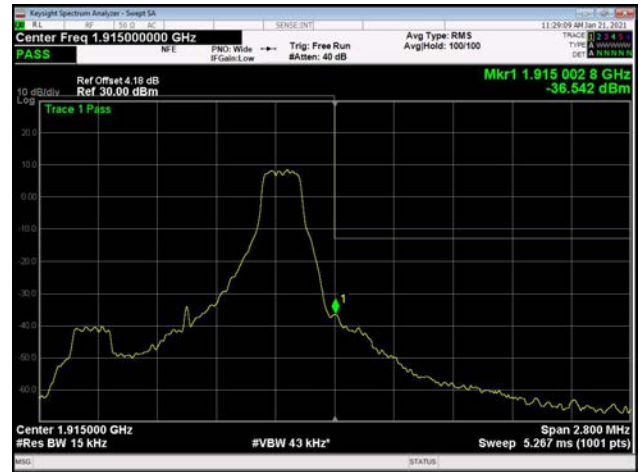

10MHz / 64QAM / Low Channel / 1RB

10MHz / 64QAM / High Channel / 1 RB

10MHz / 64QAM / Low Channel / Full RB

10MHz / 64QAM / High Channel / Full RB

LTE Band 25

1.4MHz / QPSK / Low Channel / 1RB

1.4MHz / QPSK / High Channel / 1 RB