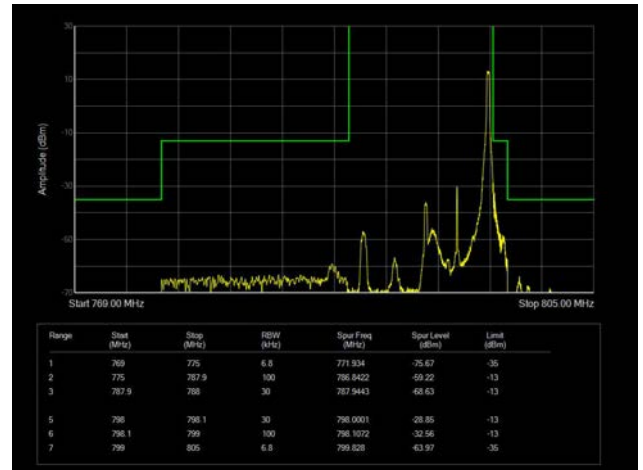

10MHz / 16QAM / Full RB

10MHz / 64QAM / Low Channel / 1RB

10MHz / 64QAM / High Channel / 1 RB

10MHz / 64QAM / Full RB

LTE Band 14

5MHz / QPSK / Low Channel / 1RB

5MHz / QPSK / High Channel / 1 RB

5MHz / QPSK / Low Channel / Full RB