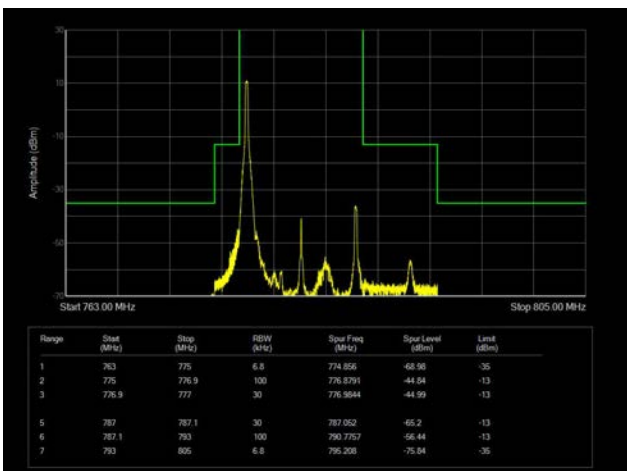

5MHz / 64QAM / Low Channel / Full RB

5MHz / 64QAM / High Channel / Full RB

10MHz / QPSK / Low Channel / 1RB

10MHz / QPSK / High Channel / 1 RB

10MHz / QPSK / Full RB

10MHz / 16QAM / Low Channel / 1RB

10MHz / 16QAM / High Channel / 1 RB

10MHz / 16QAM / Full RB

10MHz / 64QAM / Low Channel / 1RB

10MHz / 64QAM / High Channel / 1 RB

10MHz / 64QAM / Full RB

LTE Band 14

5MHz / QPSK / Low Channel / 1RB

5MHz / QPSK / High Channel / 1 RB

5MHz / QPSK / Low Channel / Full RB