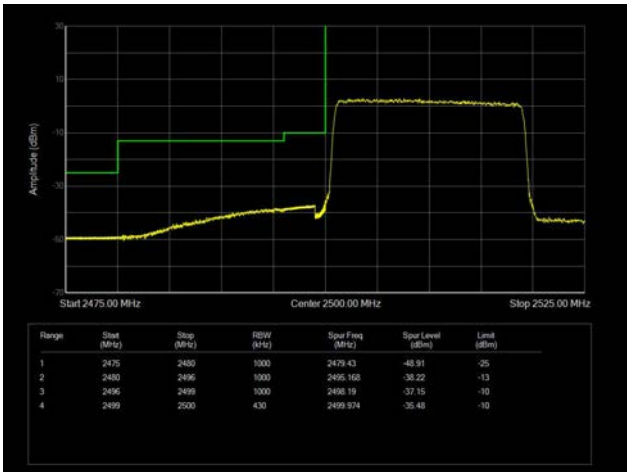

15MHz / 64QAM / Low Channel / Full RB

15MHz / 64QAM / High Channel / Full RB

20MHz / QPSK / Low Channel / 1RB

20MHz / QPSK / High Channel / 1 RB

20MHz / QPSK / Low Channel / Full RB

20MHz / QPSK / High Channel / Full RB

20MHz / 16QAM / Low Channel / 1RB

20MHz / 16QAM / High Channel / 1 RB

20MHz / 16QAM / Low Channel / Full RB

20MHz / 16QAM / High Channel / Full RB

20MHz / 64QAM / Low Channel / 1RB

20MHz / 64QAM / High Channel / 1 RB

20MHz / 64QAM / Low Channel / Full RB

20MHz / 64QAM / High Channel / Full RB

LTE Band 12

1.4MHz / QPSK / Low Channel / 1RB

1.4MHz / QPSK / High Channel / 1 RB

1.4MHz / QPSK / Low Channel / Full RB

1.4MHz / QPSK / High Channel / Full RB