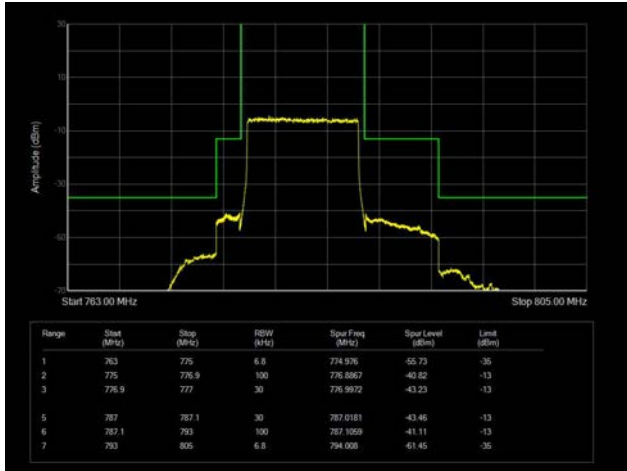

10MHz / 16QAM / Full RB

10MHz / 64QAM / Low Channel / 1RB

10MHz / 64QAM / High Channel / 1 RB

10MHz / 64QAM / Full RB

LTE Band 14

5MHz / QPSK / Low Channel / 1RB

5MHz / QPSK / High Channel / 1 RB

5MHz / QPSK / Low Channel / Full RB

5MHz / QPSK / High Channel / Full RB

5MHz / 16QAM / Low Channel / 1RB

5MHz / 16QAM / High Channel / 1 RB

5MHz / 16QAM / Low Channel / Full RB

5MHz / 16QAM / High Channel / Full RB

5MHz / 64QAM / Low Channel / 1RB