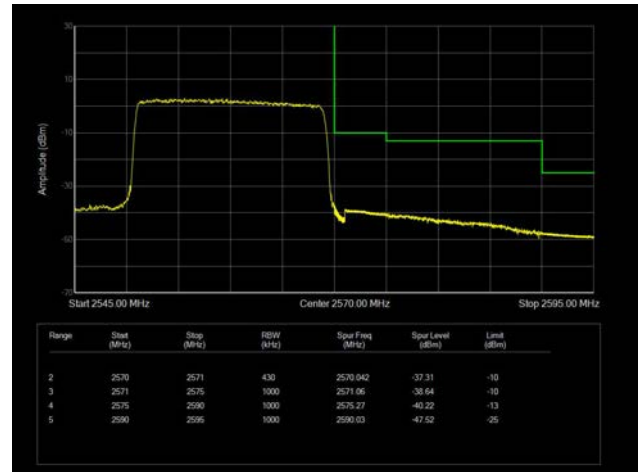

20MHz / 16QAM / Low Channel / 1RB

20MHz / 16QAM / High Channel / 1 RB

20MHz / 16QAM / Low Channel / Full RB

20MHz / 16QAM / High Channel / Full RB

20MHz / 64QAM / Low Channel / 1RB

20MHz / 64QAM / High Channel / 1 RB

20MHz / 64QAM / Low Channel / Full RB

20MHz / 64QAM / High Channel / Full RB

LTE Band 12

1.4MHz / QPSK / Low Channel / 1RB

1.4MHz / QPSK / High Channel / 1 RB

1.4MHz / QPSK / Low Channel / Full RB

1.4MHz / QPSK / High Channel / Full RB