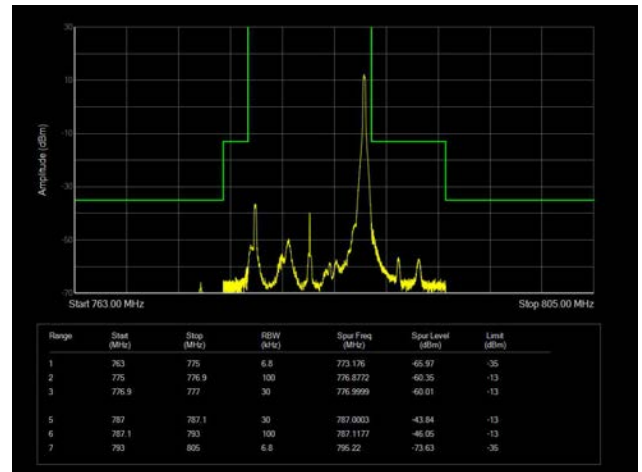

5MHz / 64QAM / Low Channel / Full RB

5MHz / 64QAM / High Channel / Full RB

10MHz / QPSK / Low Channel / 1RB

10MHz / QPSK / High Channel / 1 RB

10MHz / QPSK / Full RB

10MHz / 16QAM / Low Channel / 1RB

10MHz / 16QAM / High Channel / 1 RB

10MHz / 16QAM / Full RB

10MHz / 64QAM / Low Channel / 1RB

10MHz / 64QAM / High Channel / 1 RB

10MHz / 64QAM / Full RB

LTE Band 14

5MHz / QPSK / Low Channel / 1RB

5MHz / QPSK / High Channel / 1 RB

5MHz / QPSK / Low Channel / Full RB