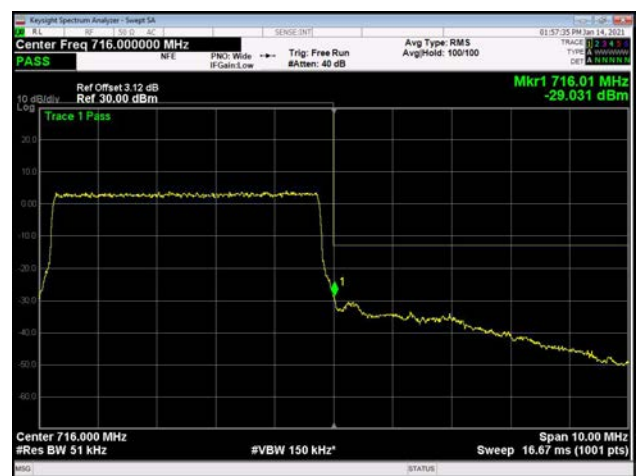

5MHz / QPSK / High Channel / Full RB