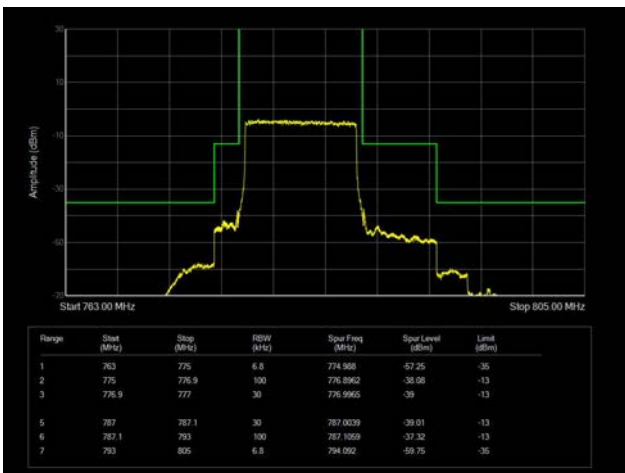

5MHz / 64QAM / Low Channel / Full RB

5MHz / 64QAM / High Channel / Full RB

10MHz / QPSK / Low Channel / 1RB

10MHz / QPSK / High Channel / 1 RB

10MHz / QPSK / Full RB

10MHz / 16QAM / Low Channel / 1RB

10MHz / 16QAM / High Channel / 1 RB

10MHz / 16QAM / Full RB

10MHz / 64QAM / Low Channel / 1RB

10MHz / 64QAM / High Channel / 1 RB

10MHz / 64QAM / Full RB

LTE Band 14

5MHz / QPSK / Low Channel / 1RB

5MHz / QPSK / High Channel / 1 RB

5MHz / QPSK / Low Channel / Full RB