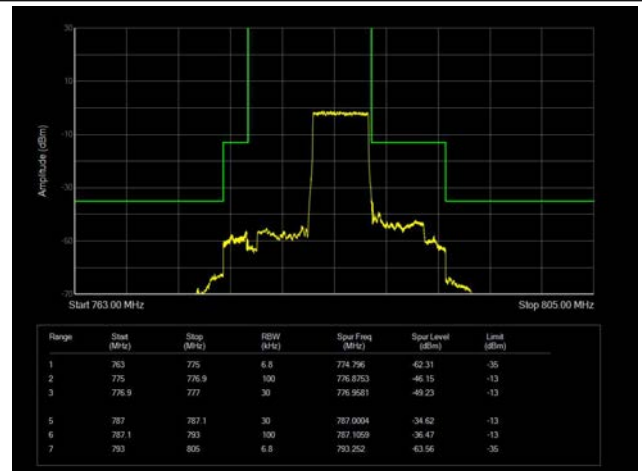

10MHz / 16QAM / Low Channel / 1RB

10MHz / 16QAM / High Channel / 1 RB

10MHz / 16QAM / Low Channel / Full RB

10MHz / 16QAM / High Channel / Full RB

10MHz / 64QAM / Low Channel / 1RB

10MHz / 64QAM / High Channel / 1 RB

10MHz / 64QAM / Low Channel / Full RB

10MHz / 64QAM / High Channel / Full RB

LTE Band 13

5MHz / QPSK / Low Channel / 1RB

5MHz / QPSK / High Channel / 1 RB

5MHz / QPSK / Low Channel / Full RB

5MHz / QPSK / High Channel / Full RB

5MHz / 16QAM / Low Channel / 1RB

5MHz / 16QAM / High Channel / 1 RB

5MHz / 16QAM / Low Channel / Full RB

5MHz / 16QAM / High Channel / Full RB

5MHz / 64QAM / Low Channel / 1RB

5MHz / 64QAM / High Channel / 1 RB