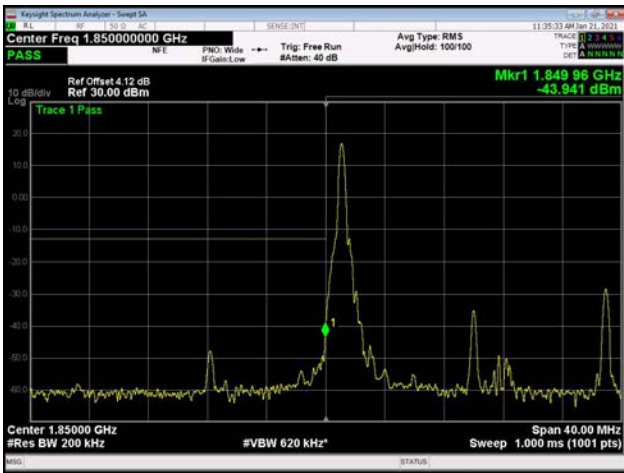

20MHz / QPSK / Low Channel / Full RB

20MHz / QPSK / High Channel / Full RB

20MHz / 16QAM / Low Channel / 1RB

20MHz / 16QAM / High Channel / 1 RB

20MHz / 16QAM / Low Channel / Full RB

20MHz / 16QAM / High Channel / Full RB