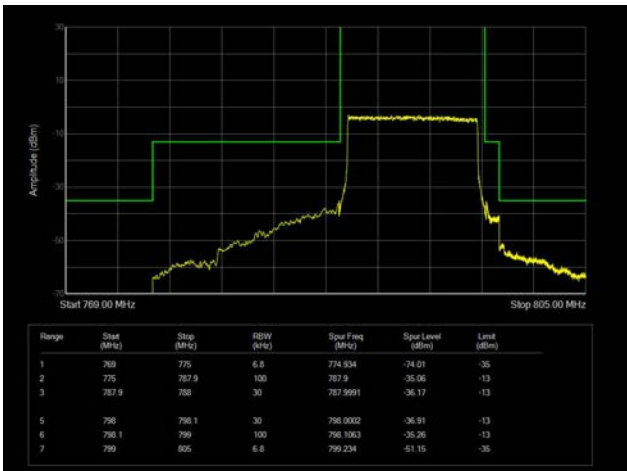

5MHz / 64QAM / High Channel / 1 RB

5MHz / 64QAM / Low Channel / Full RB

5MHz / 64QAM / High Channel / Full RB

10MHz / QPSK / Low Channel / 1RB

10MHz / QPSK / High Channel / 1 RB

10MHz / QPSK / Full RB

10MHz / 16QAM / Low Channel / 1RB

10MHz / 16QAM / High Channel / 1 RB

10MHz / 16QAM / Full RB

10MHz / 64QAM / Low Channel / 1RB

10MHz / 64QAM / High Channel / 1 RB

10MHz / 64QAM / Full RB

LTE Band 17

5MHz / QPSK / Low Channel / 1RB

5MHz / QPSK / High Channel / 1 RB