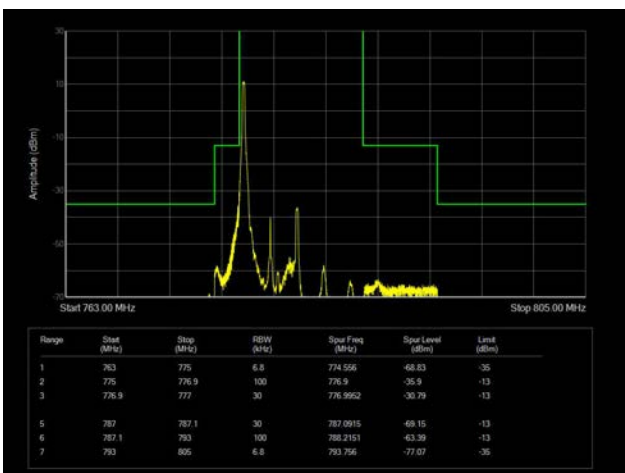

10MHz / 64QAM / Low Channel / Full RB

10MHz / 64QAM / High Channel / Full RB

LTE Band 13

5MHz / QPSK / Low Channel / 1RB

5MHz / QPSK / High Channel / 1 RB

5MHz / QPSK / Low Channel / Full RB

5MHz / QPSK / High Channel / Full RB

5MHz / 16QAM / Low Channel / 1RB

5MHz / 16QAM / High Channel / 1 RB

5MHz / 16QAM / Low Channel / Full RB

5MHz / 16QAM / High Channel / Full RB

5MHz / 64QAM / Low Channel / 1RB

5MHz / 64QAM / High Channel / 1 RB