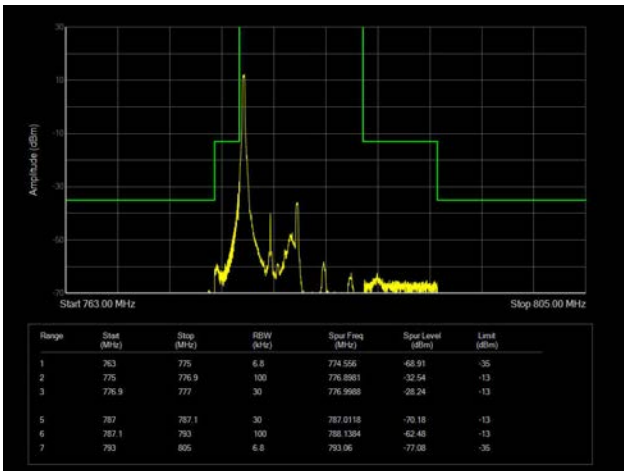

10MHz / 64QAM / Low Channel / Full RB

10MHz / 64QAM / High Channel / Full RB

LTE Band 13

5MHz / QPSK / Low Channel / 1RB

5MHz / QPSK / High Channel / 1 RB

5MHz / QPSK / Low Channel / Full RB

5MHz / QPSK / High Channel / Full RB

5MHz / 16QAM / Low Channel / 1RB

5MHz / 16QAM / High Channel / 1 RB

5MHz / 16QAM / Low Channel / Full RB

5MHz / 16QAM / High Channel / Full RB

5MHz / 64QAM / Low Channel / 1RB

5MHz / 64QAM / High Channel / 1 RB