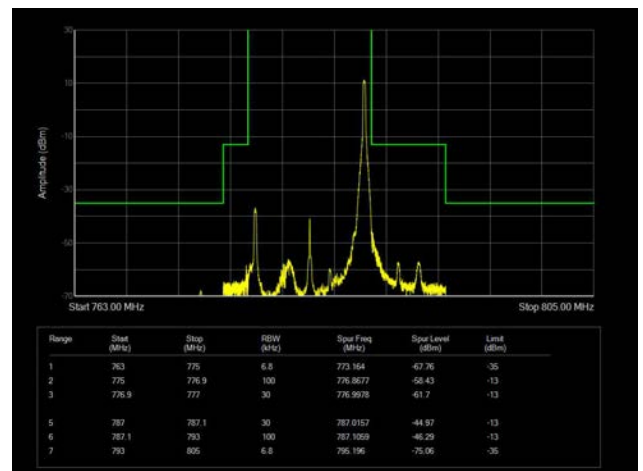

5MHz / 64QAM / Low Channel / Full RB

5MHz / 64QAM / High Channel / Full RB

10MHz / QPSK / Low Channel / 1RB

10MHz / QPSK / High Channel / 1 RB

10MHz / QPSK / Full RB

10MHz / 16QAM / Low Channel / 1RB

10MHz / 16QAM / High Channel / 1 RB

10MHz / 16QAM / Full RB

10MHz / 64QAM / Low Channel / 1RB

10MHz / 64QAM / High Channel / 1 RB

10MHz / 64QAM / Full RB

LTE Band 14

5MHz / QPSK / Low Channel / 1RB

5MHz / QPSK / High Channel / 1 RB

5MHz / QPSK / Low Channel / Full RB