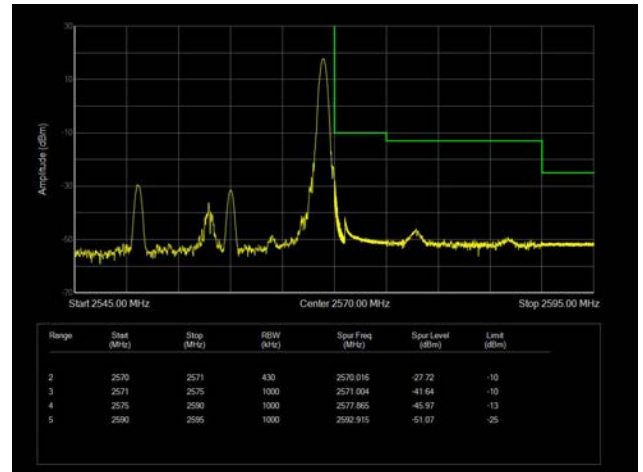

15MHz / 64QAM / Low Channel / Full RB

15MHz / 64QAM / High Channel / Full RB

20MHz / QPSK / Low Channel / 1RB

20MHz / QPSK / High Channel / 1 RB

20MHz / QPSK / Low Channel / Full RB

20MHz / QPSK / High Channel / Full RB

20MHz / 16QAM / Low Channel / 1RB

20MHz / 16QAM / High Channel / 1 RB

20MHz / 16QAM / Low Channel / Full RB

20MHz / 16QAM / High Channel / Full RB

20MHz / 64QAM / Low Channel / 1RB

20MHz / 64QAM / High Channel / 1 RB

20MHz / 64QAM / Low Channel / Full RB

20MHz / 64QAM / High Channel / Full RB

LTE Band 12

1.4MHz / QPSK / Low Channel / 1RB

1.4MHz / QPSK / High Channel / 1 RB

1.4MHz / QPSK / Low Channel / Full RB

1.4MHz / QPSK / High Channel / Full RB