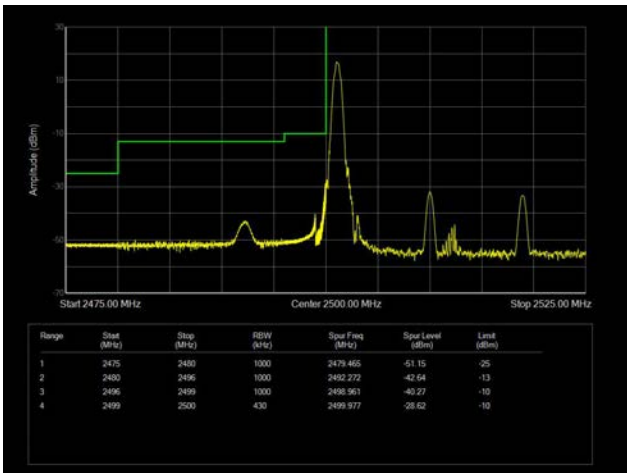

15MHz / 64QAM / Low Channel / Full RB

15MHz / 64QAM / High Channel / Full RB

20MHz / QPSK / Low Channel / 1RB

20MHz / QPSK / High Channel / 1 RB

20MHz / QPSK / Low Channel / Full RB

20MHz / QPSK / High Channel / Full RB

20MHz / 16QAM / Low Channel / 1RB

20MHz / 16QAM / High Channel / 1 RB

20MHz / 16QAM / Low Channel / Full RB

20MHz / 16QAM / High Channel / Full RB

20MHz / 64QAM / Low Channel / 1RB

20MHz / 64QAM / High Channel / 1 RB

20MHz / 64QAM / Low Channel / Full RB

20MHz / 64QAM / High Channel / Full RB

LTE Band 12

1.4MHz / QPSK / Low Channel / 1RB

1.4MHz / QPSK / High Channel / 1 RB

1.4MHz / QPSK / Low Channel / Full RB

1.4MHz / QPSK / High Channel / Full RB