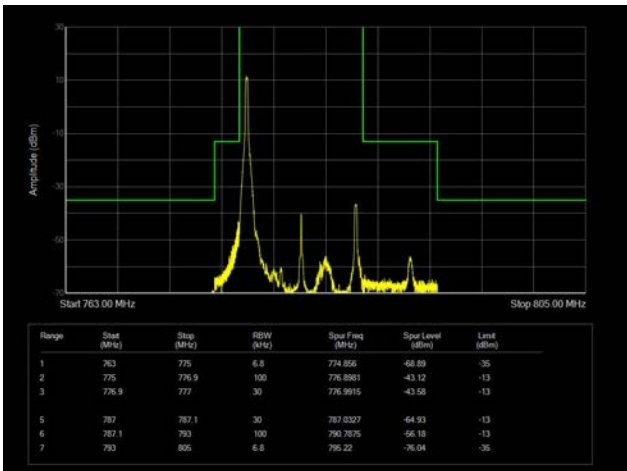

5MHz / 64QAM / Low Channel / Full RB

5MHz / 64QAM / High Channel / Full RB

10MHz / QPSK / Low Channel / 1RB

10MHz / QPSK / High Channel / 1 RB

10MHz / QPSK / Full RB

10MHz / 16QAM / Low Channel / 1RB

10MHz / 16QAM / High Channel / 1 RB

10MHz / 16QAM / Full RB

10MHz / 64QAM / Low Channel / 1RB

10MHz / 64QAM / High Channel / 1 RB

10MHz / 64QAM / Full RB

LTE Band 14

5MHz / QPSK / Low Channel / 1RB

5MHz / QPSK / High Channel / 1 RB

5MHz / QPSK / Low Channel / Full RB