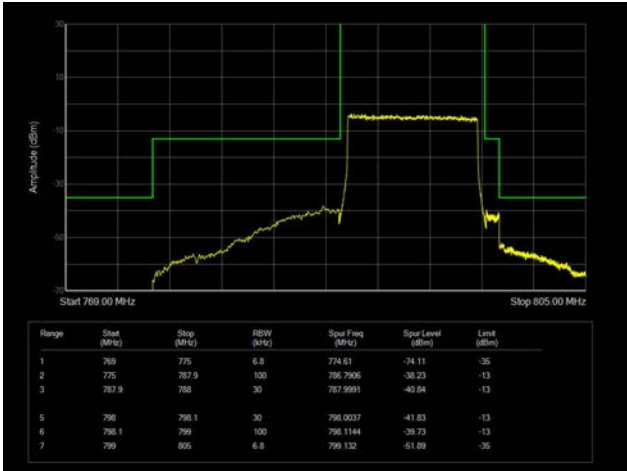

10MHz / 16QAM / High Channel / 1 RB

10MHz / 16QAM / Full RB

10MHz / 64QAM / Low Channel / 1RB

10MHz / 64QAM / High Channel / 1 RB

10MHz / 64QAM / Full RB

LTE Band 17

5MHz / QPSK / Low Channel / 1RB

5MHz / QPSK / High Channel / 1 RB

5MHz / QPSK / Low Channel / Full RB

5MHz / QPSK / High Channel / Full RB

5MHz / 16QAM / Low Channel / 1RB

5MHz / 16QAM / High Channel / 1 RB

5MHz / 16QAM / Low Channel / Full RB

5MHz / 16QAM / High Channel / Full RB