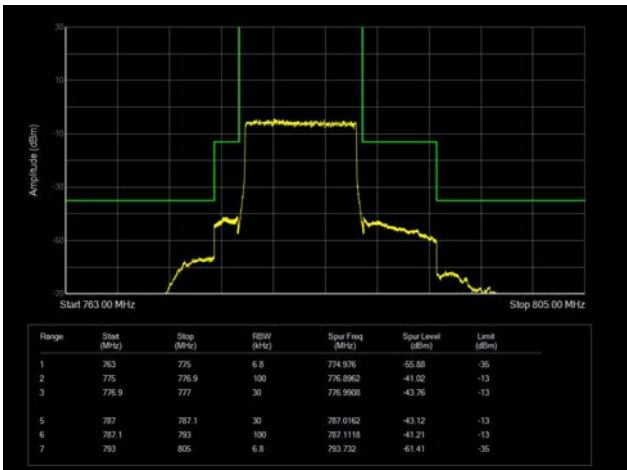

5MHz / 64QAM / Low Channel / Full RB

5MHz / 64QAM / High Channel / Full RB

10MHz / QPSK / Low Channel / 1RB

10MHz / QPSK / High Channel / 1 RB

10MHz / QPSK / Full RB

10MHz / 16QAM / Low Channel / 1RB

10MHz / 16QAM / High Channel / 1 RB

10MHz / 16QAM / Full RB

10MHz / 64QAM / Low Channel / 1RB

10MHz / 64QAM / High Channel / 1 RB

10MHz / 64QAM / Full RB

LTE Band 14

5MHz / QPSK / Low Channel / 1RB

5MHz / QPSK / High Channel / 1 RB

5MHz / QPSK / Low Channel / Full RB