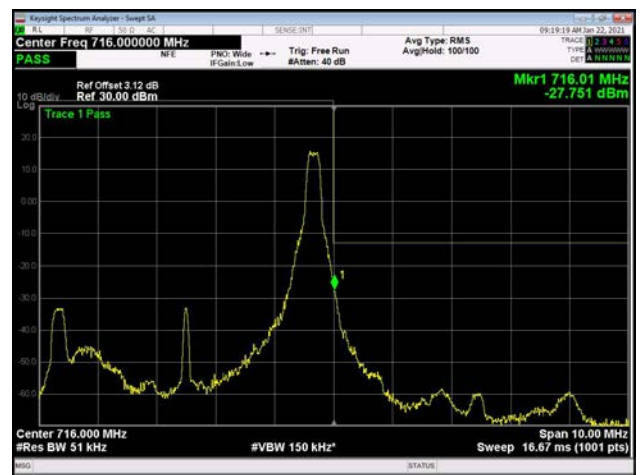

10MHz / 16QAM / High Channel / 1 RB

10MHz / 16QAM / Full RB

10MHz / 64QAM / Low Channel / 1RB

10MHz / 64QAM / High Channel / 1 RB

10MHz / 64QAM / Full RB

LTE Band 17

5MHz / QPSK / Low Channel / 1RB

5MHz / QPSK / High Channel / 1 RB