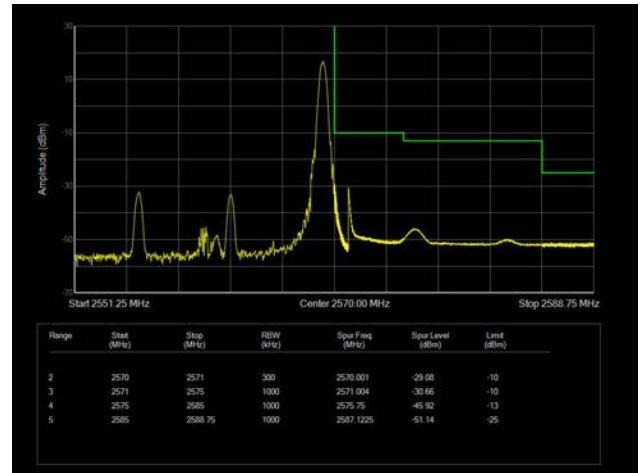

15MHz / 16QAM / Low Channel / 1RB

15MHz / 16QAM / High Channel / 1 RB

15MHz / 16QAM / Low Channel / Full RB

15MHz / 16QAM / High Channel / Full RB

15MHz / 64QAM / Low Channel / 1RB

15MHz / 64QAM / High Channel / 1 RB

15MHz / 64QAM / Low Channel / Full RB

15MHz / 64QAM / High Channel / Full RB

20MHz / QPSK / Low Channel / 1RB

20MHz / QPSK / High Channel / 1 RB

20MHz / QPSK / Low Channel / Full RB

20MHz / QPSK / High Channel / Full RB