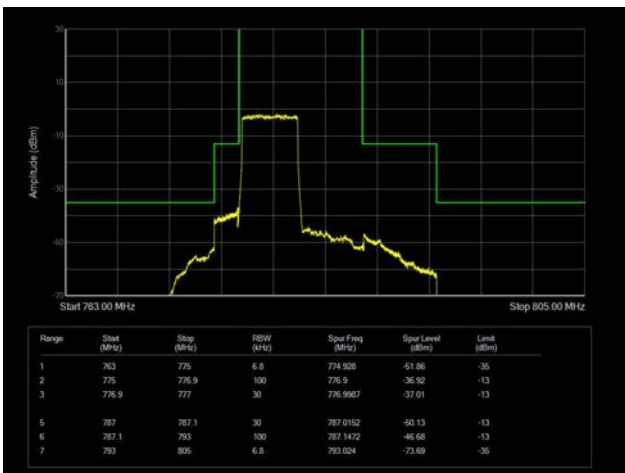

10MHz / 64QAM / Low Channel / Full RB

10MHz / 64QAM / High Channel / Full RB

LTE Band 13

5MHz / QPSK / Low Channel / 1RB

5MHz / QPSK / High Channel / 1 RB

5MHz / QPSK / Low Channel / Full RB

5MHz / QPSK / High Channel / Full RB

5MHz / 16QAM / Low Channel / 1RB

5MHz / 16QAM / High Channel / 1 RB

5MHz / 16QAM / Low Channel / Full RB

5MHz / 16QAM / High Channel / Full RB

5MHz / 64QAM / Low Channel / 1RB

5MHz / 64QAM / High Channel / 1 RB