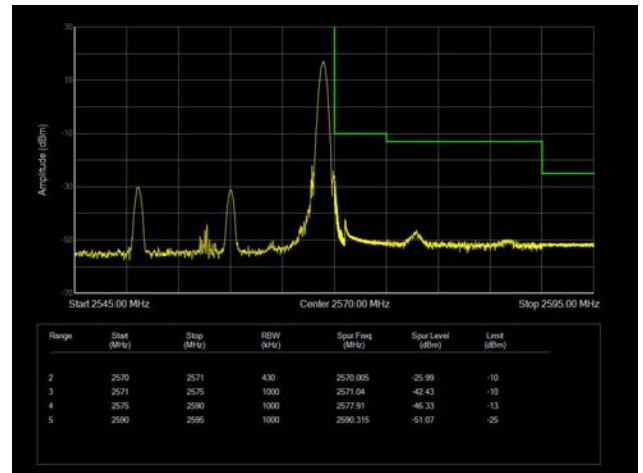

15MHz / 64QAM / Low Channel / Full RB

15MHz / 64QAM / High Channel / Full RB

20MHz / QPSK / Low Channel / 1RB

20MHz / QPSK / High Channel / 1 RB

20MHz / QPSK / Low Channel / Full RB

20MHz / QPSK / High Channel / Full RB

20MHz / 16QAM / Low Channel / 1RB

20MHz / 16QAM / High Channel / 1 RB

20MHz / 16QAM / Low Channel / Full RB

20MHz / 16QAM / High Channel / Full RB

20MHz / 64QAM / Low Channel / 1RB

20MHz / 64QAM / High Channel / 1 RB

20MHz / 64QAM / Low Channel / Full RB

20MHz / 64QAM / High Channel / Full RB

LTE Band 12

1.4MHz / QPSK / Low Channel / 1RB

1.4MHz / QPSK / High Channel / 1 RB

1.4MHz / QPSK / Low Channel / Full RB

1.4MHz / QPSK / High Channel / Full RB