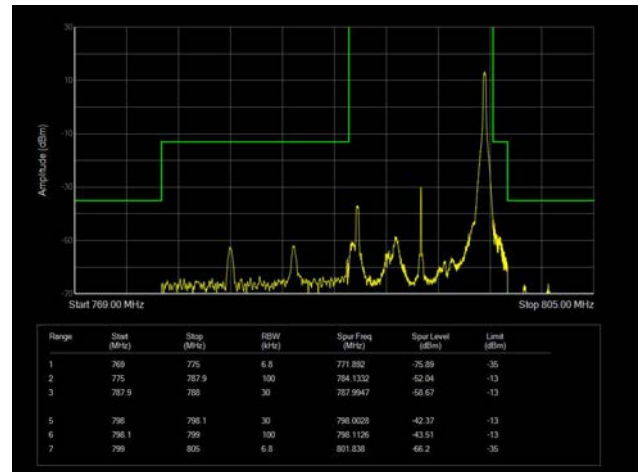

5MHz / 64QAM / High Channel / 1 RB

5MHz / 64QAM / Low Channel / Full RB

5MHz / 64QAM / High Channel / Full RB

10MHz / QPSK / Low Channel / 1RB

10MHz / QPSK / High Channel / 1 RB

10MHz / QPSK / Full RB

10MHz / 16QAM / Low Channel / 1RB

10MHz / 16QAM / High Channel / 1 RB

10MHz / 16QAM / Full RB

10MHz / 64QAM / Low Channel / 1RB

10MHz / 64QAM / High Channel / 1 RB

10MHz / 64QAM / Full RB

LTE Band 17

5MHz / QPSK / Low Channel / 1RB

5MHz / QPSK / High Channel / 1 RB