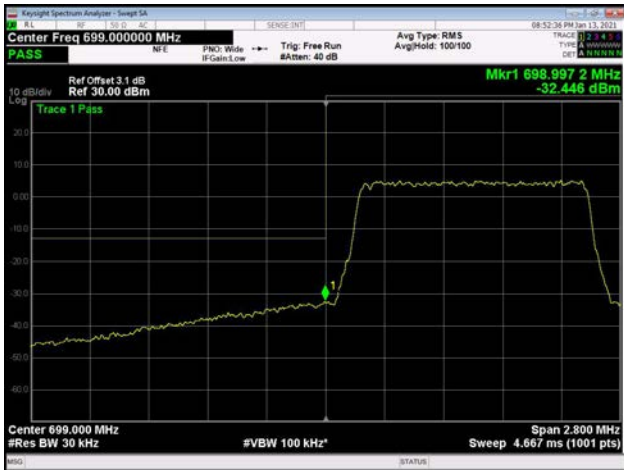

1.4MHz / 16QAM / Low Channel / Full RB