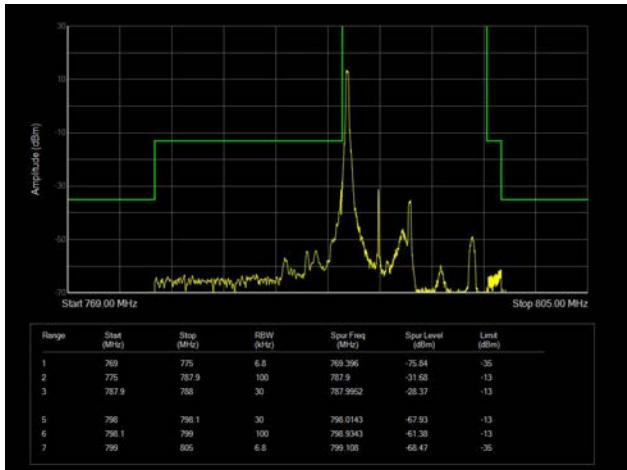

10MHz / 16QAM / Full RB

10MHz / 64QAM / Low Channel / 1RB

10MHz / 64QAM / High Channel / 1 RB

10MHz / 64QAM / Full RB

LTE Band 14

5MHz / QPSK / Low Channel / 1RB

5MHz / QPSK / High Channel / 1 RB

5MHz / QPSK / Low Channel / Full RB