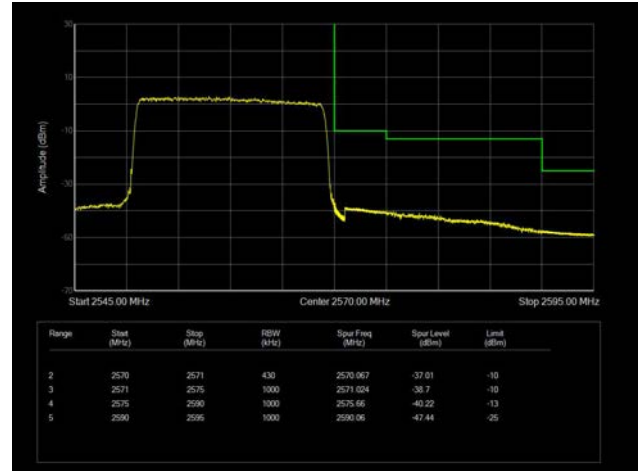

20MHz / 16QAM / Low Channel / 1RB

20MHz / 16QAM / High Channel / 1 RB

20MHz / 16QAM / Low Channel / Full RB

20MHz / 16QAM / High Channel / Full RB

20MHz / 64QAM / Low Channel / 1RB

20MHz / 64QAM / High Channel / 1 RB

20MHz / 64QAM / Low Channel / Full RB

20MHz / 64QAM / High Channel / Full RB

LTE Band 12

1.4MHz / QPSK / Low Channel / 1RB

1.4MHz / QPSK / High Channel / 1 RB

1.4MHz / QPSK / Low Channel / Full RB

1.4MHz / QPSK / High Channel / Full RB