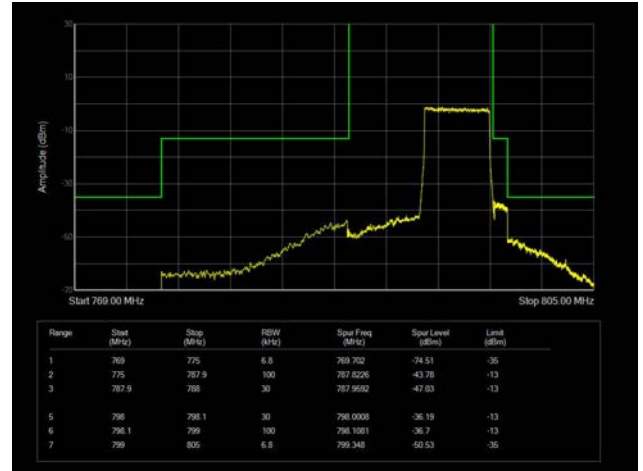

5MHz / 64QAM / High Channel / 1 RB

5MHz / 64QAM / Low Channel / Full RB

5MHz / 64QAM / High Channel / Full RB

10MHz / QPSK / Low Channel / 1RB

10MHz / QPSK / High Channel / 1 RB

10MHz / QPSK / Full RB

10MHz / 16QAM / Low Channel / 1RB

10MHz / 16QAM / High Channel / 1 RB

10MHz / 16QAM / Full RB

10MHz / 64QAM / Low Channel / 1RB

10MHz / 64QAM / High Channel / 1 RB

10MHz / 64QAM / Full RB

LTE Band 17

5MHz / QPSK / Low Channel / 1RB

5MHz / QPSK / High Channel / 1 RB