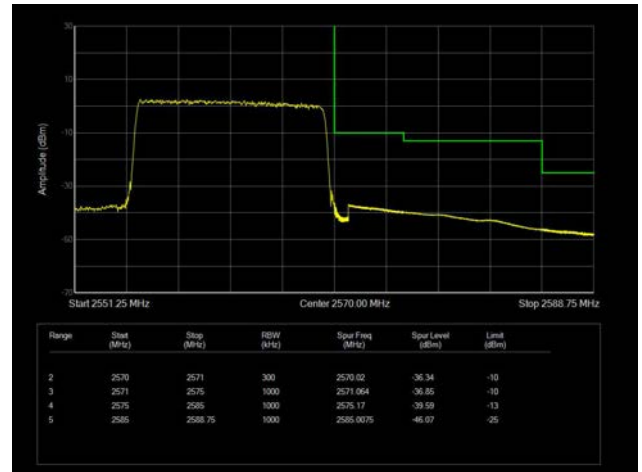

15MHz / 16QAM / Low Channel / 1RB

15MHz / 16QAM / High Channel / 1 RB

15MHz / 16QAM / Low Channel / Full RB

15MHz / 16QAM / High Channel / Full RB

15MHz / 64QAM / Low Channel / 1RB

15MHz / 64QAM / High Channel / 1 RB

15MHz / 64QAM / Low Channel / Full RB

15MHz / 64QAM / High Channel / Full RB

20MHz / QPSK / Low Channel / 1RB

20MHz / QPSK / High Channel / 1 RB

20MHz / QPSK / Low Channel / Full RB

20MHz / QPSK / High Channel / Full RB