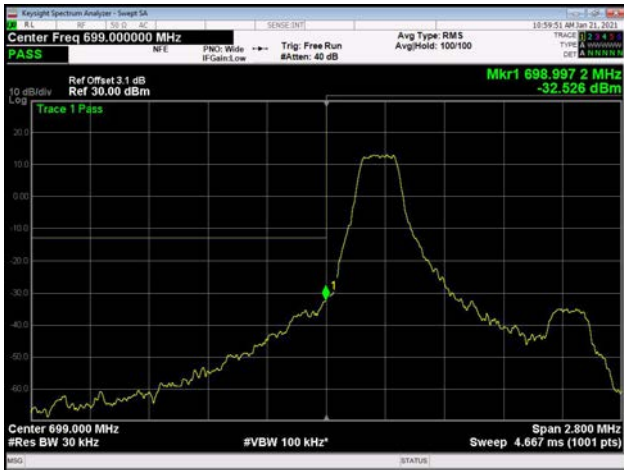

20MHz / 64QAM / Low Channel / Full RB

20MHz / 64QAM / High Channel / Full RB

LTE Band 12

1.4MHz / QPSK / Low Channel / 1RB

1.4MHz / QPSK / High Channel / 1 RB

1.4MHz / QPSK / Low Channel / Full RB

1.4MHz / QPSK / High Channel / Full RB