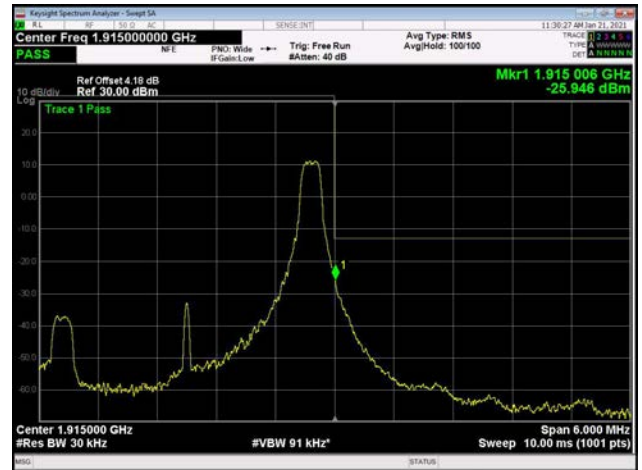

1.4MHz / 64QAM / Low Channel / 1RB

1.4MHz / 64QAM / High Channel / 1 RB

1.4MHz / 64QAM / Low Channel / Full RB

1.4MHz / 64QAM / High Channel / Full RB

3MHz / QPSK / Low Channel / 1RB

3MHz / QPSK / High Channel / 1 RB