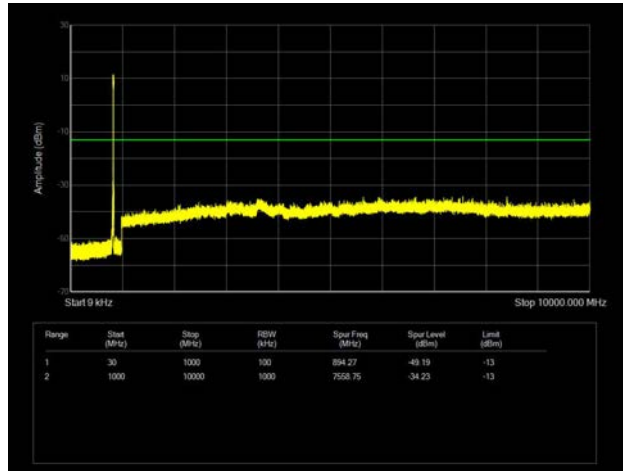

64QAM

LTE Band 26 _ 15MHz BW _ Low Channel

QPSK

16QAM