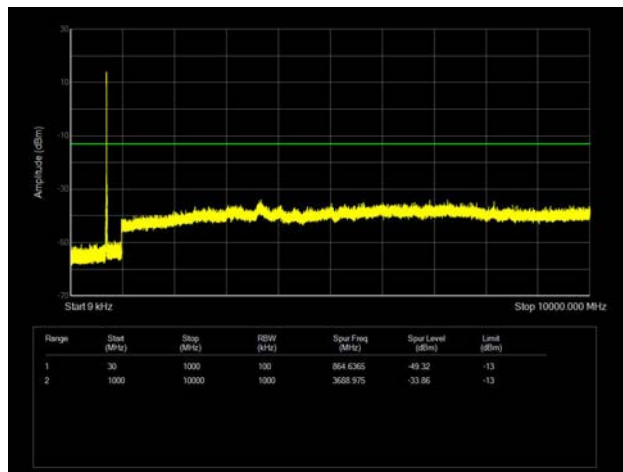

LTE Band 12 _ 5MHz BW _ High Channel

QPSK