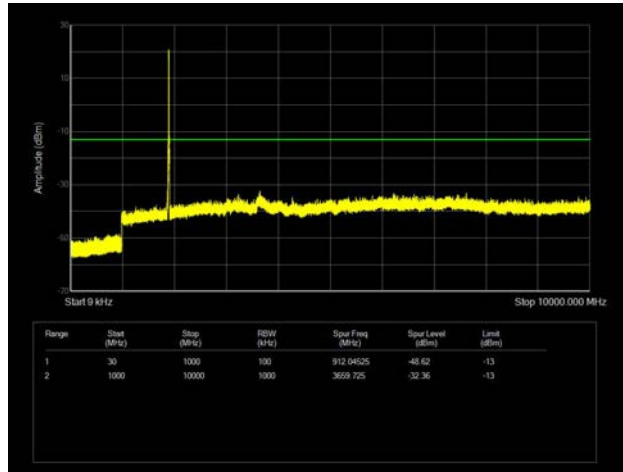

64QAM

LTE Band 25 _ 15MHz BW _ Low Channel