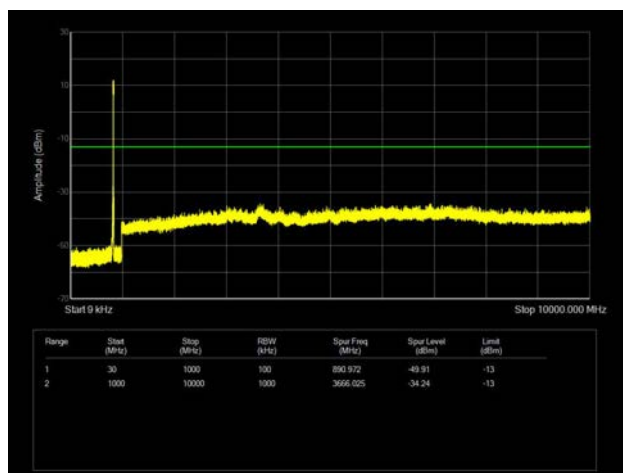

64QAM

LTE Band 26 _ 10MHz BW _ High Channel

QPSK

16QAM