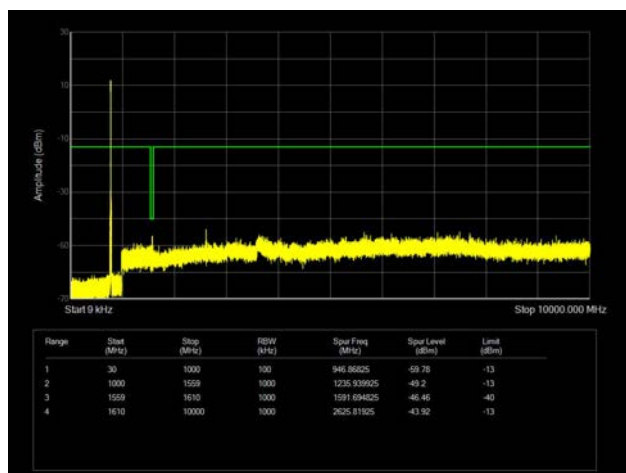

64QAM

LTE Band 14 _ 5MHz BW _ High Channel

QPSK

16QAM