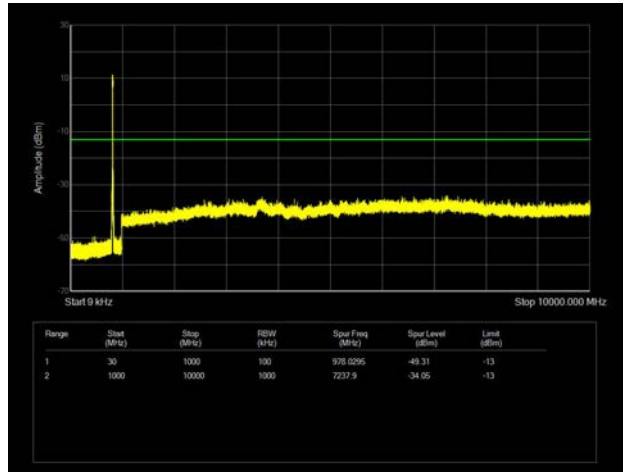

64QAM

LTE Band 26 _ 10MHz BW _ High Channel

QPSK

16QAM