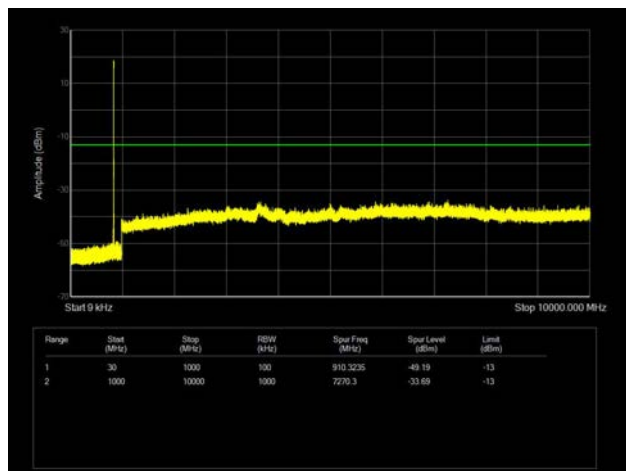

64QAM

LTE Band 26 _ 1.4MHz BW _ High Channel

QPSK

16QAM