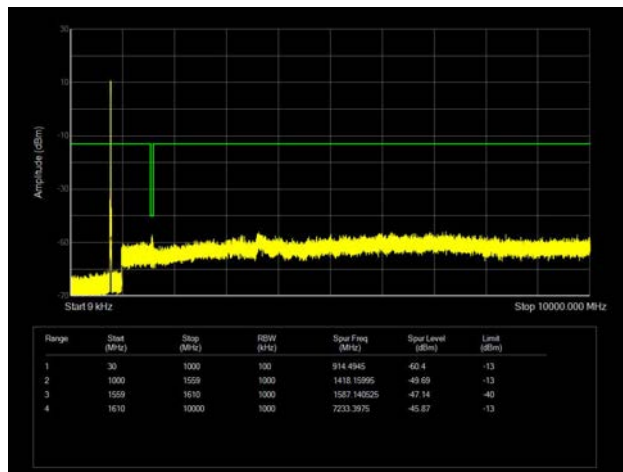

LTE Band 14 _ 10MHz BW _ Middle Channel

QPSK