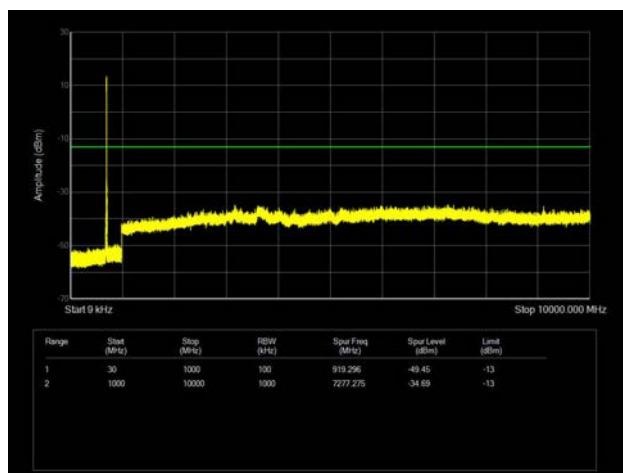

64QAM

LTE Band 12 _ 5MHz BW _ High Channel

QPSK

16QAM