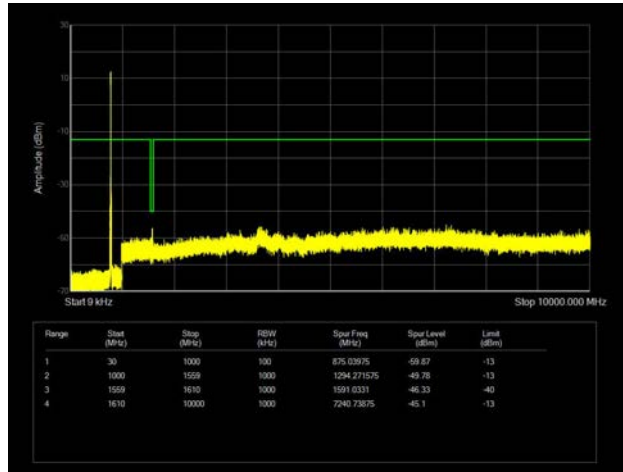

64QAM

LTE Band 14 _ 10MHz BW _ Middle Channel

QPSK

16QAM