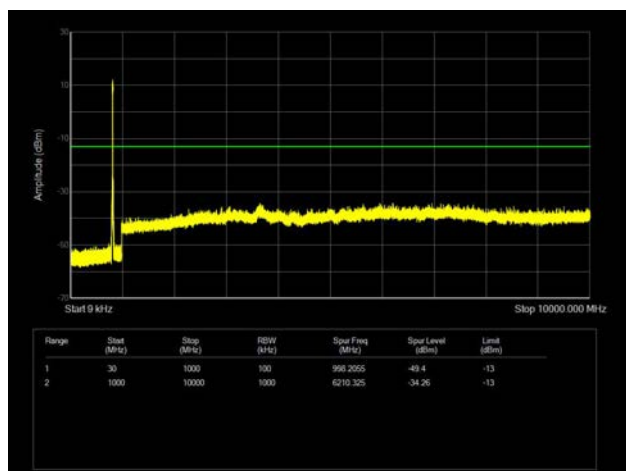

64QAM

LTE Band 26 _ 10MHz BW _ Middle Channel

QPSK

16QAM