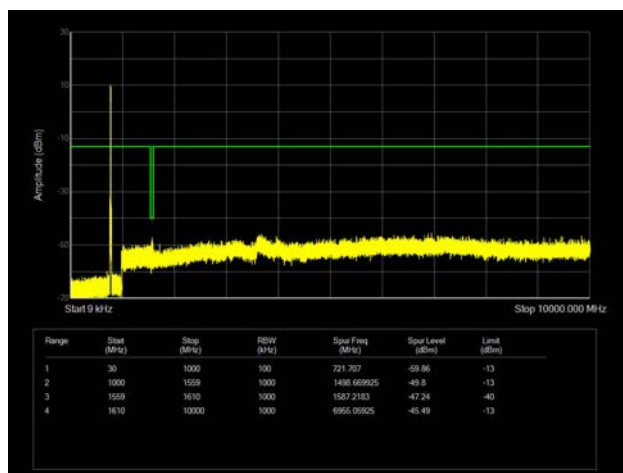

64QAM

LTE Band 14 _ 10MHz BW _ Middle Channel

QPSK

16QAM