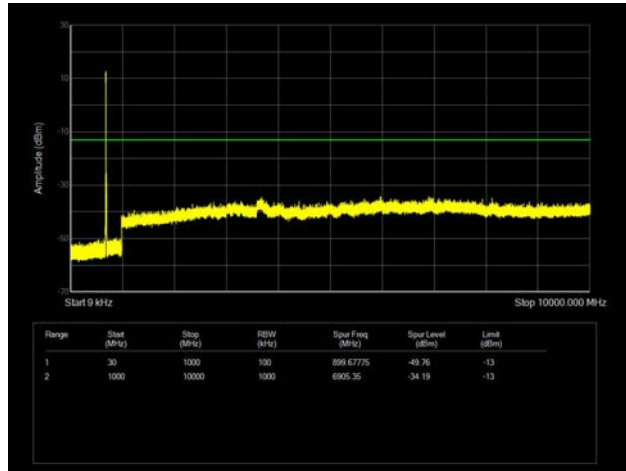

**64QAM**

**LTE Band 12 \_ 3MHz BW \_ Middle Channel**

**QPSK**

**16QAM**

**64QAM**

**LTE Band 12 \_ 3MHz BW \_ High Channel**

**QPSK**

**16QAM**

**64QAM**

**LTE Band 12 \_ 5MHz BW \_ Low Channel**

**QPSK**

**16QAM**

**64QAM**

**LTE Band 12 \_ 5MHz BW \_ Middle Channel**

**QPSK**

**16QAM**

### LTE Band 12 \_ 5MHz BW \_ High Channel