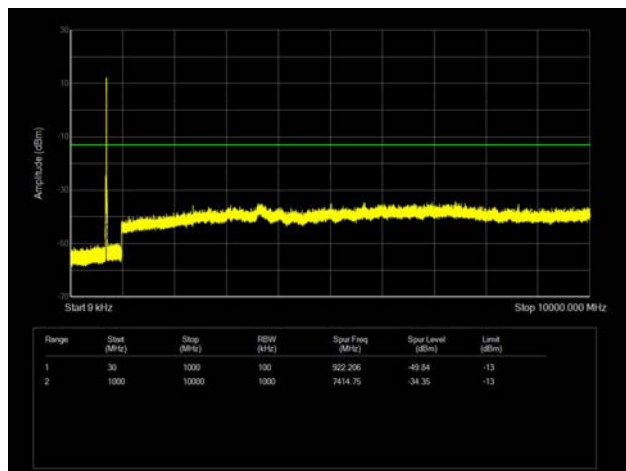

64QAM

LTE Band 17 _ 10MHz BW _ Low Channel

QPSK

16QAM