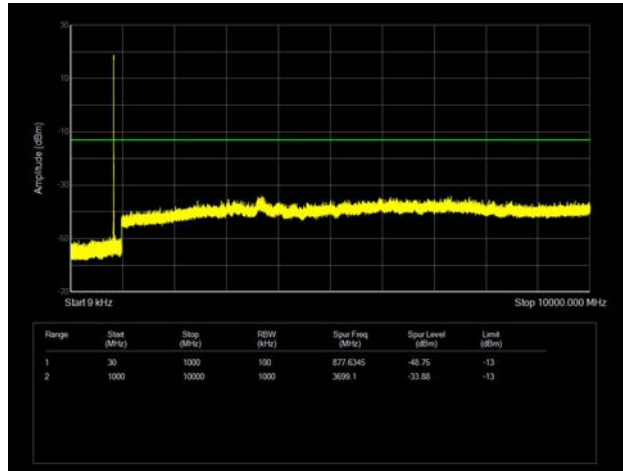

64QAM

LTE Band 26 _ 3MHz BW _ Low Channel

QPSK

16QAM