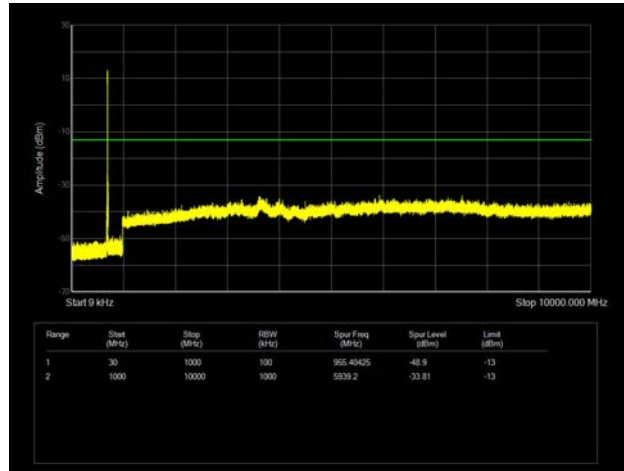

64QAM

LTE Band 12 _ 10MHz BW _ Low Channel

QPSK

16QAM