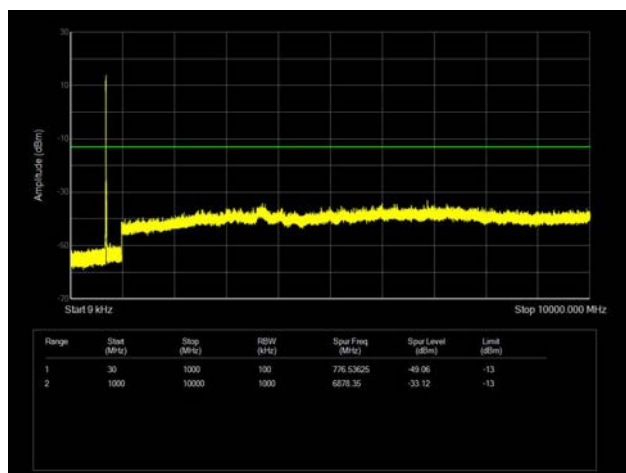

**64QAM**

**LTE Band 12 \_ 3MHz BW \_ Middle Channel**

**QPSK**

**16QAM**

**64QAM**

**LTE Band 12 \_ 3MHz BW \_ High Channel**

**QPSK**

**16QAM**

**64QAM**

**LTE Band 12 \_ 5MHz BW \_ Low Channel**

**QPSK**

**16QAM**

**64QAM**

**LTE Band 12 \_ 5MHz BW \_ Middle Channel**

**QPSK**

**16QAM**

### LTE Band 12 \_ 5MHz BW \_ High Channel