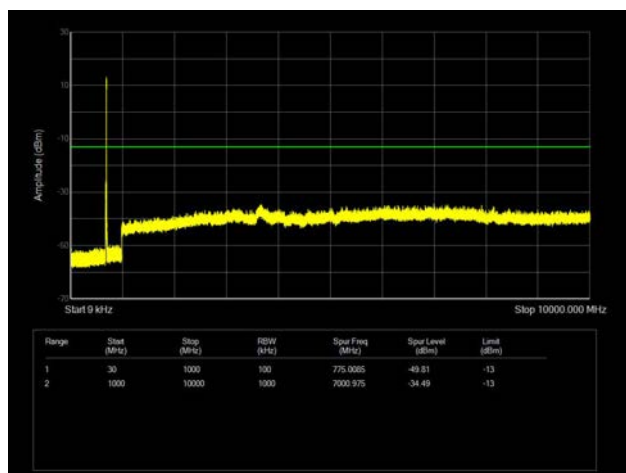

**64QAM**

**LTE Band 12 \_ 3MHz BW \_ Middle Channel**

**QPSK**

**16QAM**

**64QAM**

**LTE Band 12 \_ 3MHz BW \_ High Channel**

**QPSK**

**16QAM**

**64QAM**

**LTE Band 12 \_ 5MHz BW \_ Low Channel**

**QPSK**

**16QAM**

**64QAM**

**LTE Band 12 \_ 5MHz BW \_ Middle Channel**

**QPSK**

**16QAM**

### LTE Band 12 \_ 5MHz BW \_ High Channel