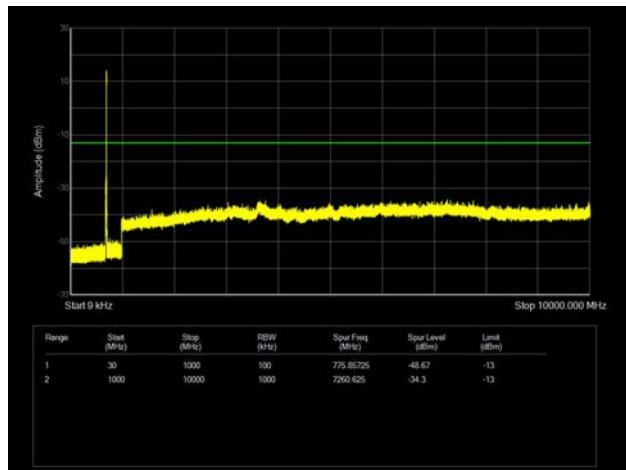

**64QAM**

**LTE Band 12 \_ 3MHz BW \_ Middle Channel**

**QPSK**

**16QAM**

**64QAM**

**LTE Band 12 \_ 3MHz BW \_ High Channel**

**QPSK**

**16QAM**

**64QAM**

**LTE Band 12 \_ 5MHz BW \_ Low Channel**

**QPSK**

**16QAM**

**64QAM**

**LTE Band 12 \_ 5MHz BW \_ Middle Channel**

**QPSK**

**16QAM**

### LTE Band 12 \_ 5MHz BW \_ High Channel