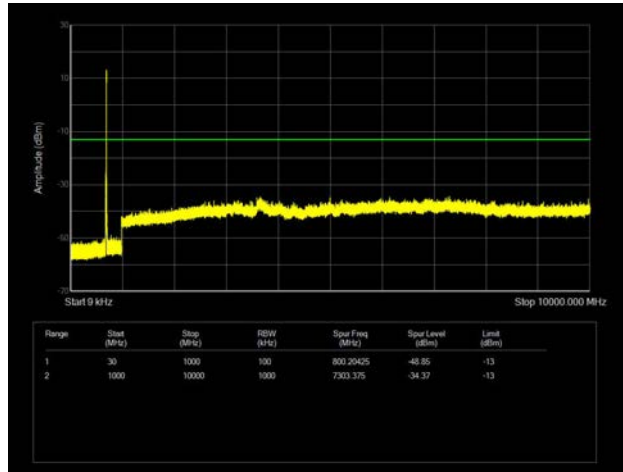

**64QAM**

**LTE Band 12 \_ 3MHz BW \_ Middle Channel**

**QPSK**

**16QAM**

**64QAM**

**LTE Band 12 \_ 3MHz BW \_ High Channel**

**QPSK**

**16QAM**

**64QAM**

**LTE Band 12 \_ 5MHz BW \_ Low Channel**

**QPSK**

**16QAM**

**64QAM**

**LTE Band 12 \_ 5MHz BW \_ Middle Channel**

**QPSK**

**16QAM**

### LTE Band 12 \_ 5MHz BW \_ High Channel