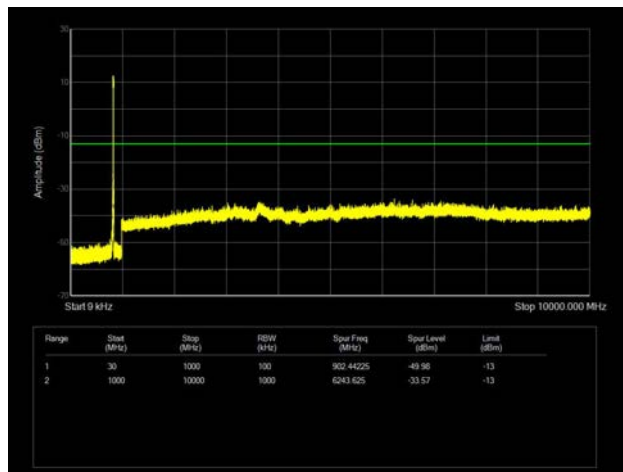

LTE Band 26 _ 10MHz BW _ High Channel

QPSK