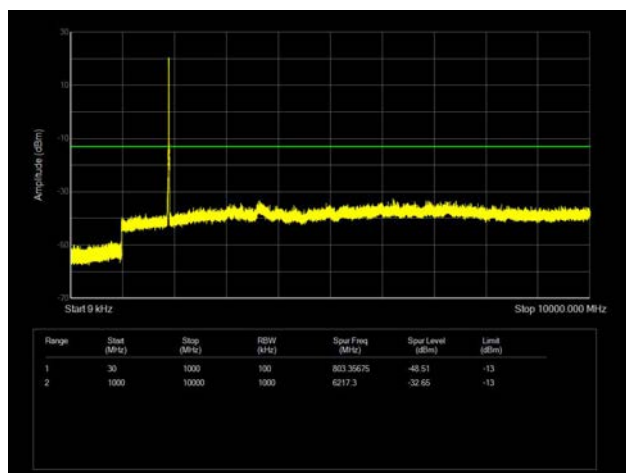

64QAM

LTE Band 25 _ 10MHz BW _ High Channel

QPSK

16QAM