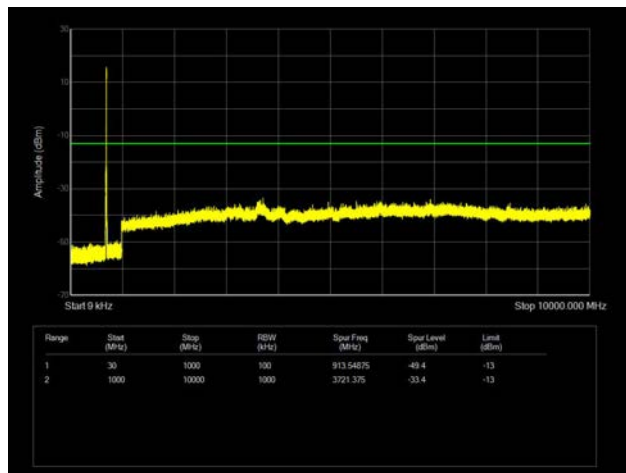

### LTE Band 14 \_ 10MHz BW \_ Middle Channel

### 16QAM

**64QAM**

**LTE Band 17 \_ 5MHz BW \_ Low Channel**

**QPSK**

**16QAM**

**64QAM**

**LTE Band 17 \_ 5MHz BW \_ Middle Channel**

**QPSK**