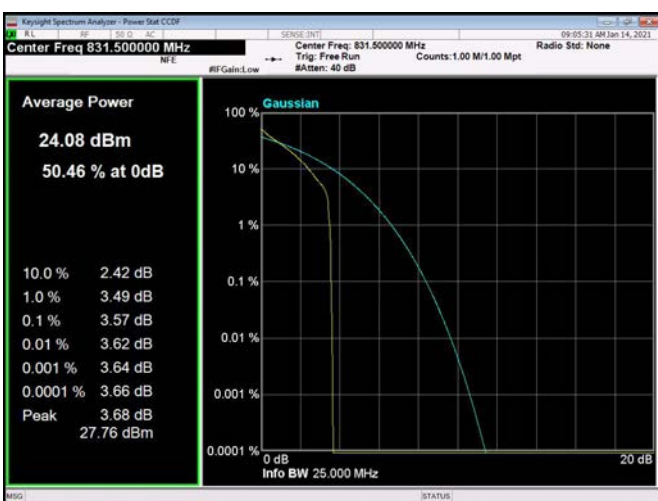

3MHz / QPSK / Middle Channel