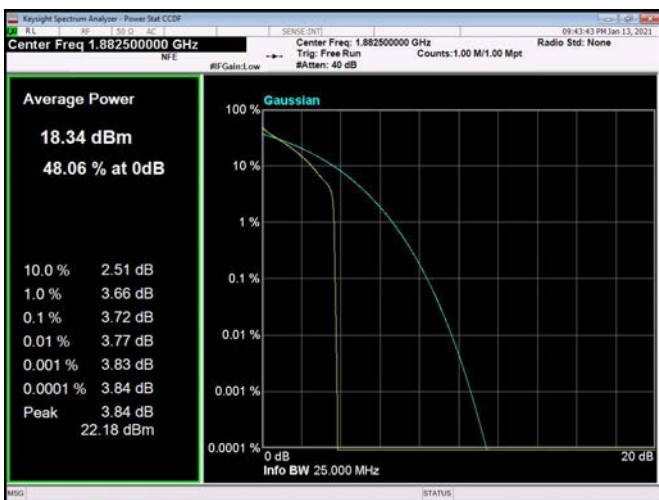

3MHz / QPSK / Middle Channel