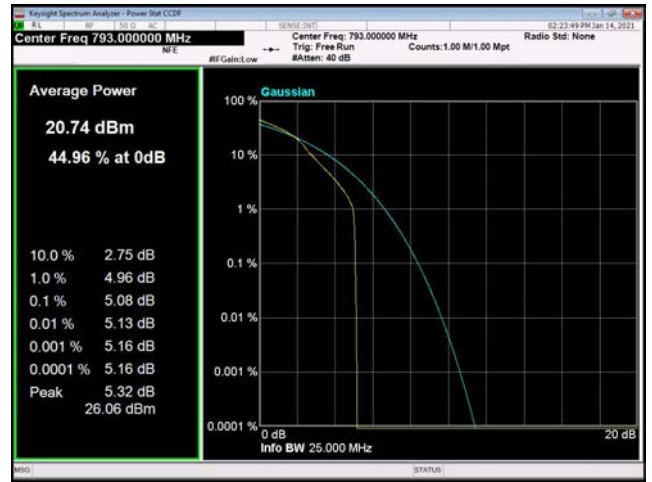

10MHz / 64QAM / Middle Channel