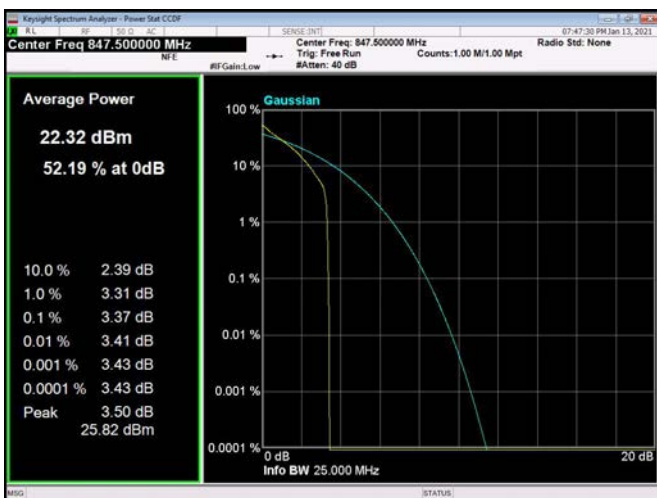

3MHz / QPSK / High Channel