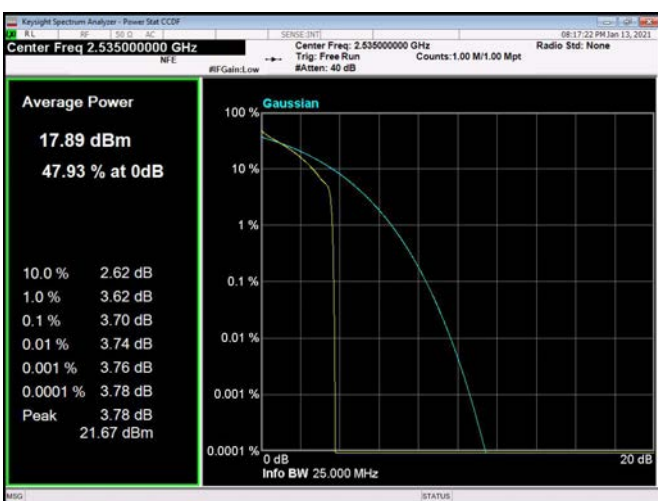

\

\

LTE Band 7 _ Peak-to-Average Ratio

5MHz / QPSK / Low Channel

5MHz / 16QAM / Low Channel

5MHz / 64QAM / Low Channel

5MHz / QPSK / Middle Channel

5MHz / 16QAM / Middle Channel

5MHz / 64QAM / Middle Channel

5MHz / QPSK / High Channel

5MHz / 16QAM / High Channel

5MHz / 64QAM / High Channel

10MHz / QPSK / Low Channel

10MHz / 16QAM / Low Channel

10MHz / 64QAM / Low Channel

10MHz / QPSK / Middle Channel