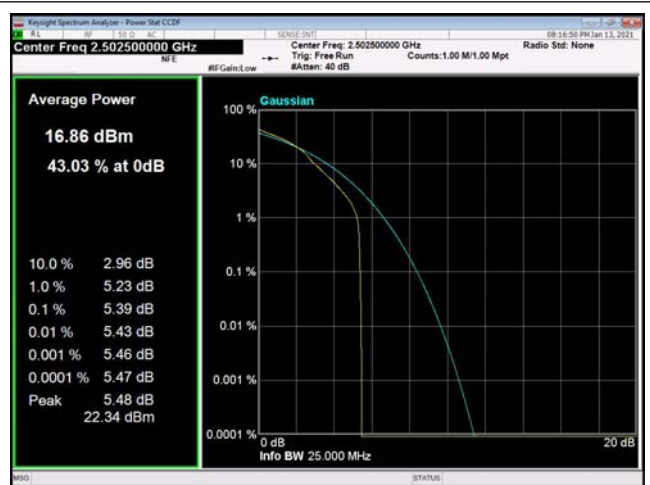

\

\

LTE Band 7 _ Peak-to-Average Ratio

5MHz / QPSK / Low Channel

5MHz / 16QAM / Low Channel

5MHz / 64QAM / Low Channel

5MHz / QPSK / Middle Channel

5MHz / 16QAM / Middle Channel