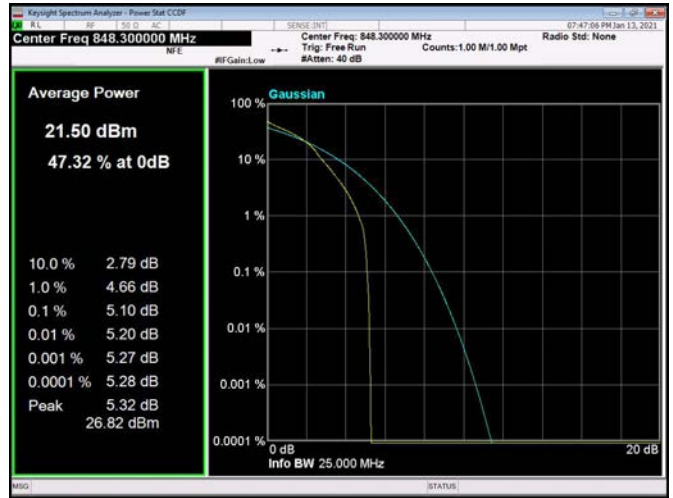

1.4MHz / 16QAM / High Channel