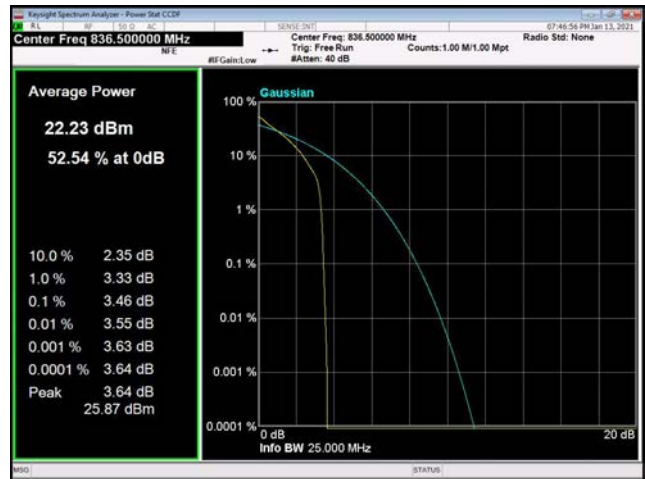

20MHz / 64QAM / High Channel

LTE Band 5 _ Peak-to-Average Ratio

1.4MHz / QPSK / Low Channel

1.4MHz / 16QAM / Low Channel

1.4MHz / 64QAM / Low Channel

1.4MHz / QPSK / Middle Channel

1.4MHz / 16QAM / Middle Channel