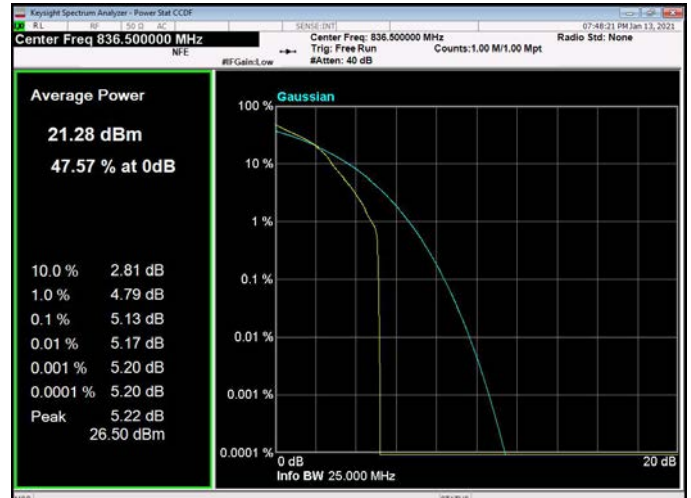

10MHz / 16QAM / Low Channel

10MHz / 64QAM / Low Channel

10MHz / QPSK / Middle Channel

10MHz / 16QAM / Middle Channel

10MHz / 64QAM / Middle Channel

10MHz / QPSK / High Channel

10MHz / 16QAM / High Channel

10MHz / 64QAM / High Channel

\

\

LTE Band 7 _ Peak-to-Average Ratio

5MHz / QPSK / Low Channel

5MHz / 16QAM / Low Channel

5MHz / 64QAM / Low Channel

5MHz / QPSK / Middle Channel

5MHz / 16QAM / Middle Channel