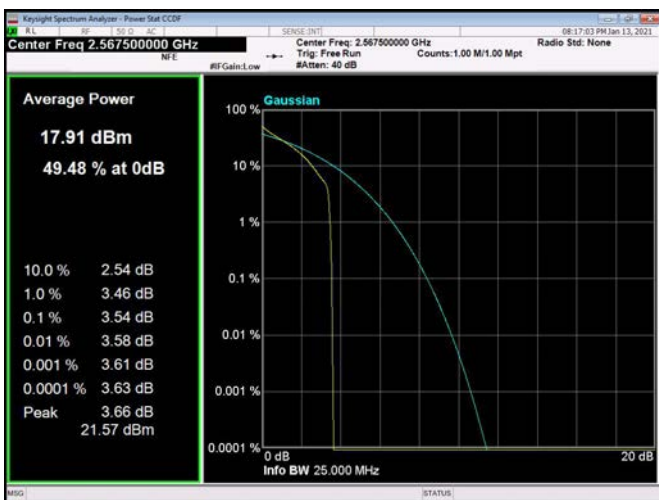

5MHz / QPSK / High Channel