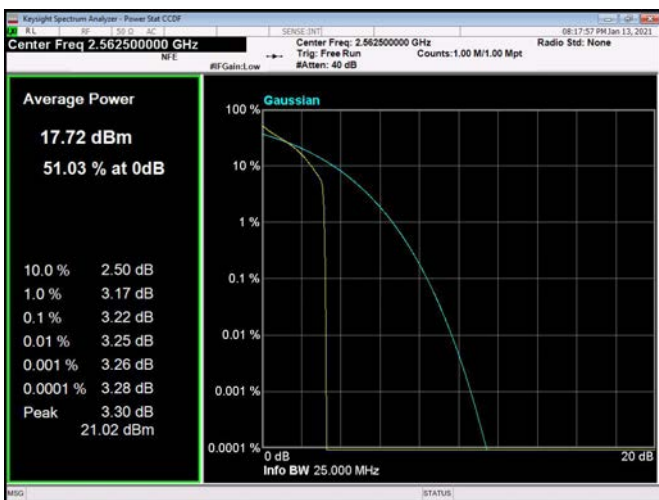

15MHz / QPSK / Middle Channel

15MHz / 16QAM / Middle Channel

15MHz / 64QAM / Middle Channel

15MHz / QPSK / High Channel

15MHz / 16QAM / High Channel

15MHz / 64QAM / High Channel

20MHz / QPSK / Low Channel

20MHz / 16QAM / Low Channel

20MHz / 64QAM / Low Channel

20MHz / QPSK / Middle Channel

20MHz / 16QAM / Middle Channel

20MHz / 64QAM / Middle Channel

20MHz / QPSK / High Channel

20MHz / 16QAM / High Channel

20MHz / 64QAM / High Channel

LTE Band 12 _ Peak-to-Average Ratio