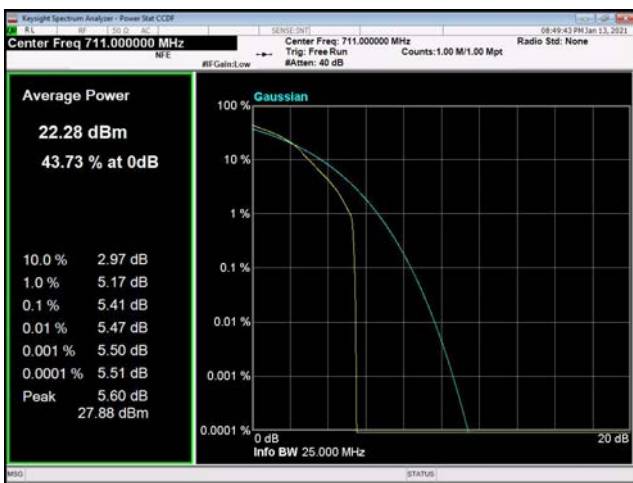

10MHz / 16QAM / Middle Channel

10MHz / 64QAM / Middle Channel

10MHz / QPSK / High Channel

10MHz / 16QAM / High Channel

10MHz / 64QAM / High Channel

LTE Band 13 _ Peak-to-Average Ratio

5MHz / QPSK / Low Channel