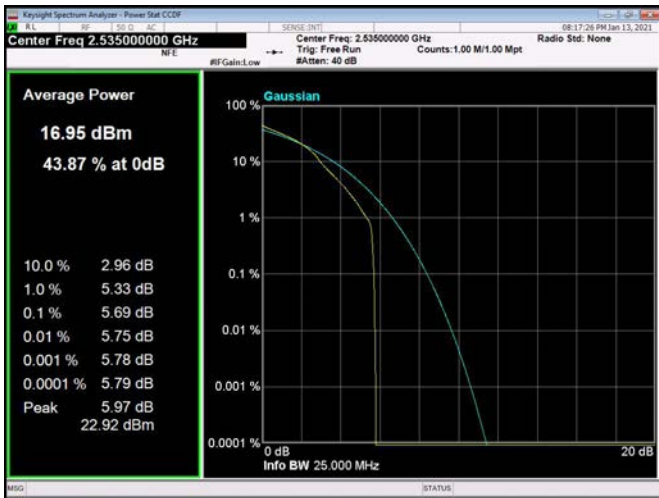

10MHz / 64QAM / Middle Channel