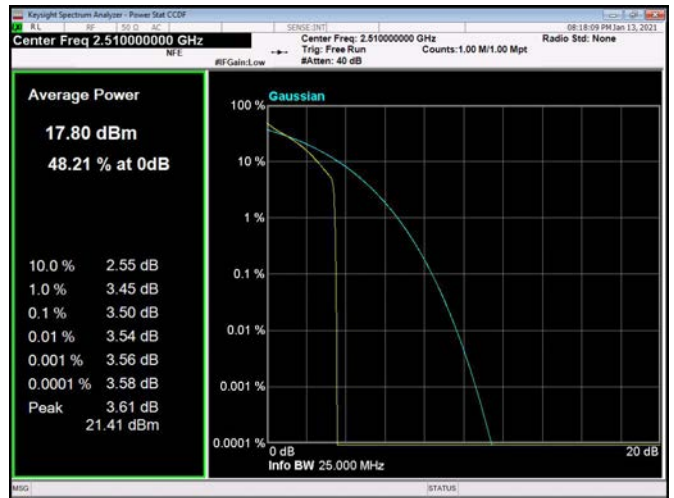

20MHz / QPSK / Low Channel