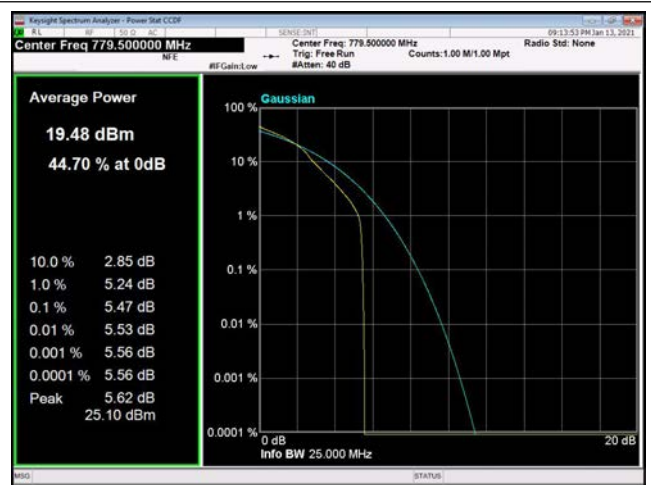

5MHz / 16QAM / Low Channel