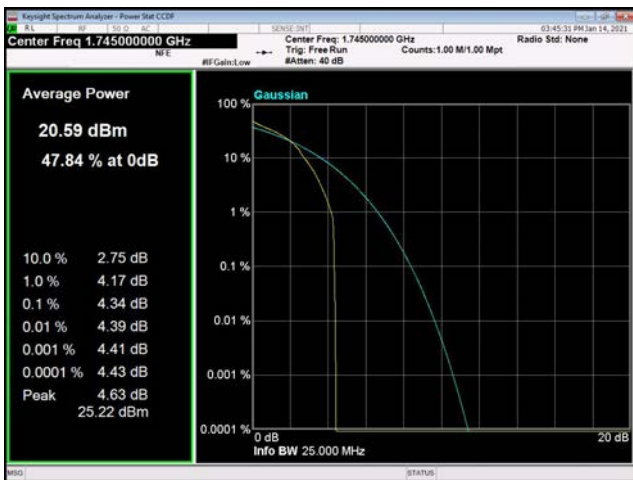

20MHz / QPSK / Low Channel

20MHz / 16QAM / Low Channel

20MHz / 64QAM / Low Channel

20MHz / QPSK / Middle Channel

20MHz / 16QAM / Middle Channel

20MHz / 64QAM / Middle Channel

20MHz / QPSK / High Channel

20MHz / 16QAM / High Channel

20MHz / 64QAM / High Channel

LTE Band 5 _ Peak-to-Average Ratio

1.4MHz / QPSK / Low Channel

1.4MHz / 16QAM / Low Channel

1.4MHz / 64QAM / Low Channel

1.4MHz / QPSK / Middle Channel

1.4MHz / 16QAM / Middle Channel