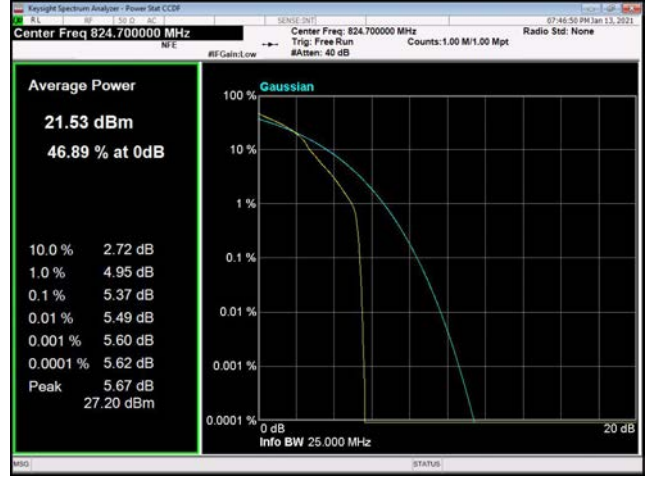

20MHz / 64QAM / High Channel

LTE Band 5 _ Peak-to-Average Ratio

1.4MHz / QPSK / Low Channel

1.4MHz / 16QAM / Low Channel

1.4MHz / 64QAM / Low Channel

1.4MHz / QPSK / Middle Channel

1.4MHz / 16QAM / Middle Channel