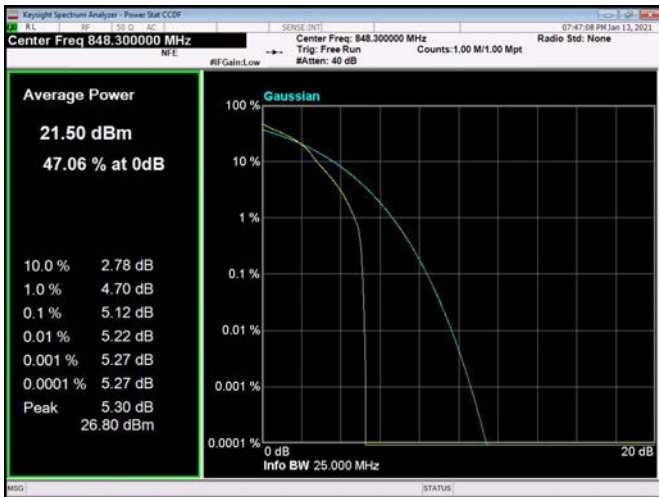

1.4MHz / 64QAM / High Channel