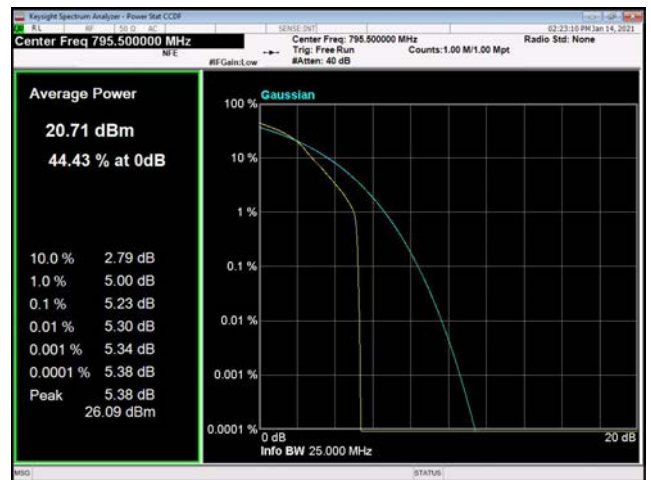

5MHz / 16QAM / High Channel