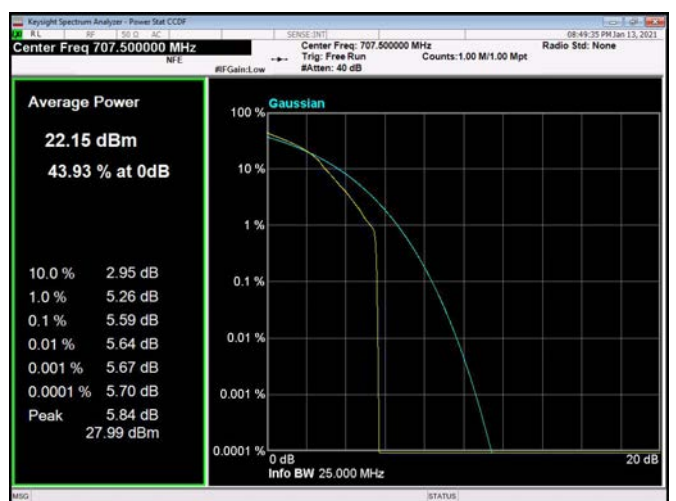

5MHz / 64QAM / Middle Channel

5MHz / QPSK / High Channel

5MHz / 16QAM / High Channel

5MHz / 64QAM / High Channel

10MHz / QPSK / Low Channel

10MHz / 16QAM / Low Channel

10MHz / 64QAM / Low Channel

10MHz / QPSK / Middle Channel

10MHz / 16QAM / Middle Channel

10MHz / 64QAM / Middle Channel

10MHz / QPSK / High Channel

10MHz / 16QAM / High Channel

10MHz / 64QAM / High Channel

LTE Band 13 _ Peak-to-Average Ratio

5MHz / QPSK / Low Channel