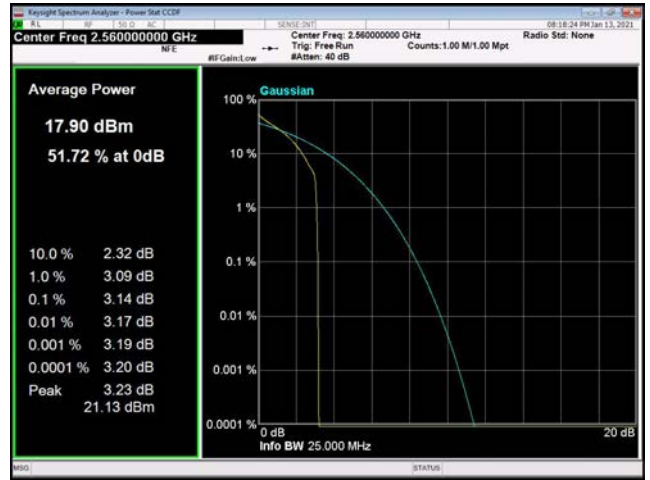

20MHz / 64QAM / Low Channel

20MHz / QPSK / Middle Channel

20MHz / 16QAM / Middle Channel

20MHz / 64QAM / Middle Channel

20MHz / QPSK / High Channel

20MHz / 16QAM / High Channel

20MHz / 64QAM / High Channel

LTE Band 12 _ Peak-to-Average Ratio