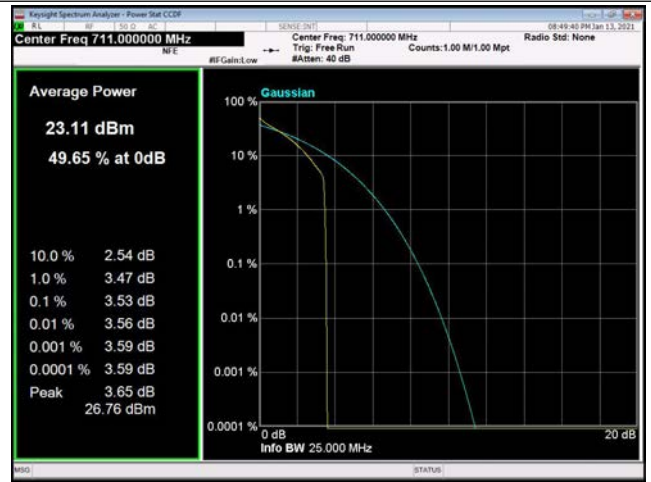

10MHz / 16QAM / Middle Channel

10MHz / 64QAM / Middle Channel

10MHz / QPSK / High Channel

10MHz / 16QAM / High Channel

10MHz / 64QAM / High Channel

LTE Band 13 _ Peak-to-Average Ratio

5MHz / QPSK / Low Channel