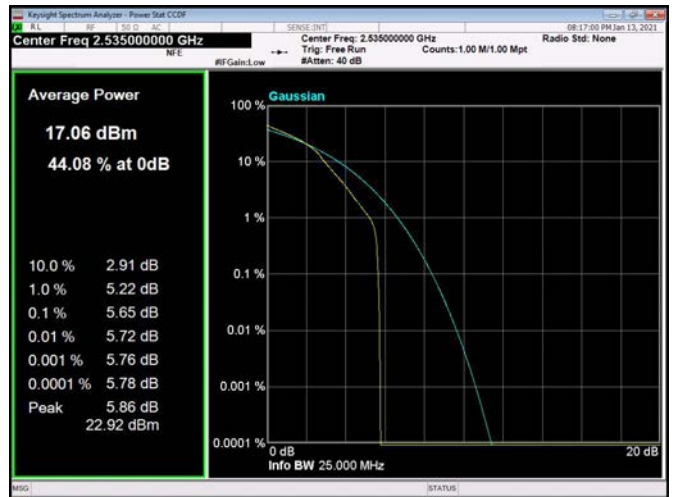

5MHz / 64QAM / Middle Channel