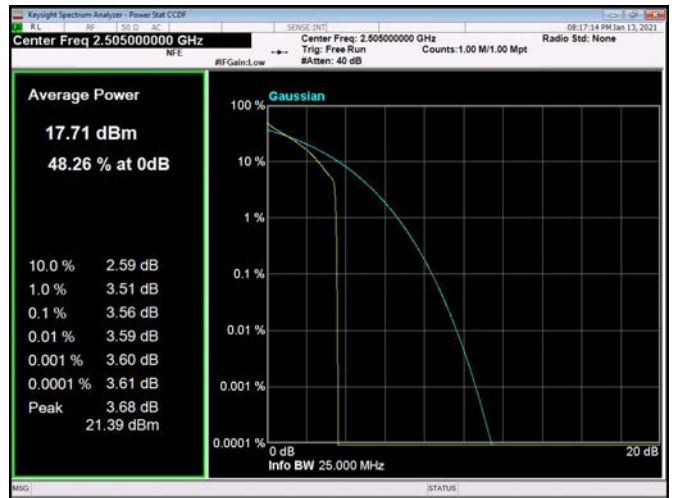

10MHz / QPSK / Low Channel