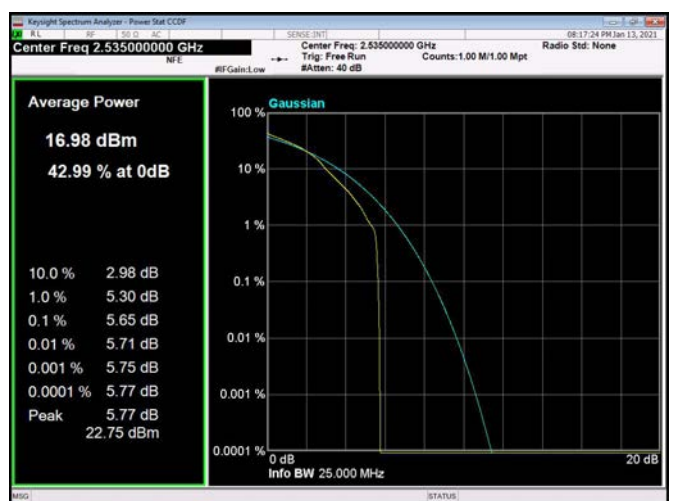

10MHz / 16QAM / Middle Channel