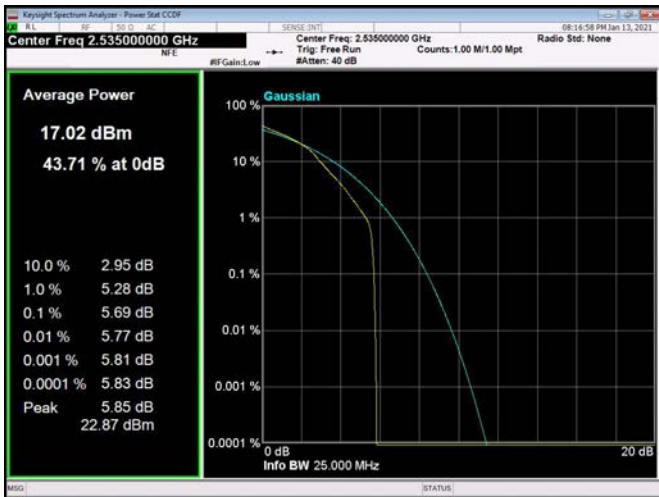

\

\

LTE Band 7 _ Peak-to-Average Ratio

5MHz / QPSK / Low Channel

5MHz / 16QAM / Low Channel

5MHz / 64QAM / Low Channel

5MHz / QPSK / Middle Channel

5MHz / 16QAM / Middle Channel