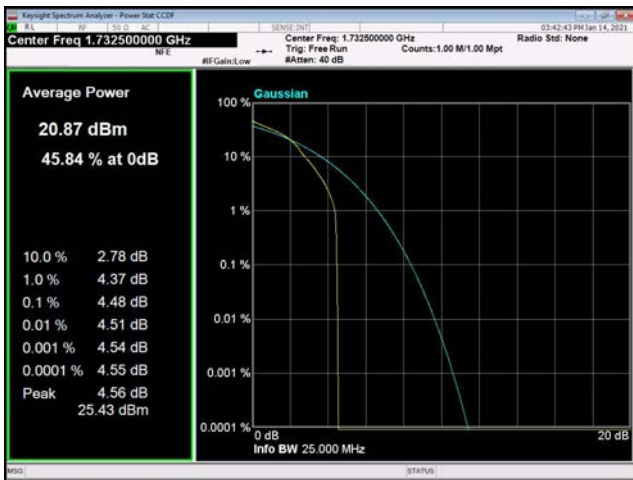

10MHz / 16QAM / Middle Channel