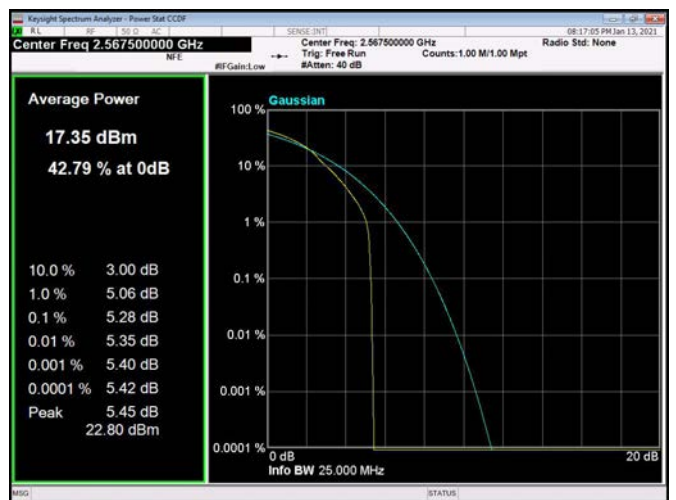

5MHz / 16QAM / High Channel