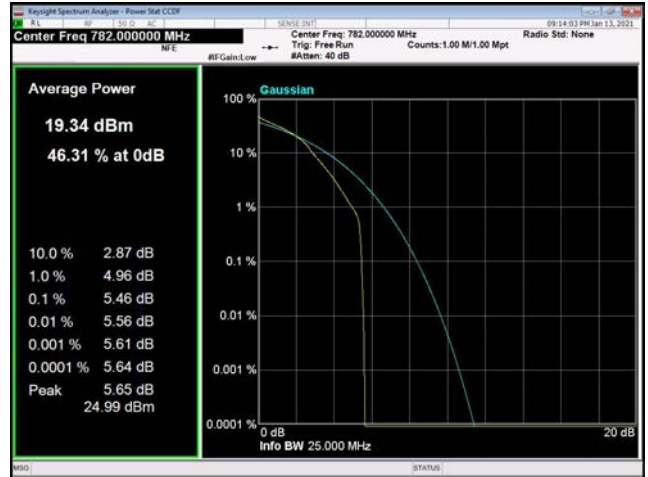

10MHz / 16QAM / Middle Channel

10MHz / 64QAM / Middle Channel

10MHz / QPSK / High Channel

10MHz / 16QAM / High Channel

10MHz / 64QAM / High Channel

LTE Band 13 _ Peak-to-Average Ratio

5MHz / QPSK / Low Channel

5MHz / 16QAM / Low Channel

5MHz / 64QAM / Low Channel

5MHz / QPSK / Middle Channel

5MHz / 16QAM / Middle Channel

5MHz / 64QAM / Middle Channel

5MHz / QPSK / High Channel

5MHz / 16QAM / High Channel

5MHz / 64QAM / High Channel

10MHz / QPSK / Middle Channel

10MHz / 16QAM / Middle Channel

10MHz / 64QAM / Middle Channel

LTE Band 14 _ Peak-to-Average Ratio

5MHz / QPSK / Low Channel

5MHz / 16QAM / Low Channel

5MHz / 64QAM / Low Channel