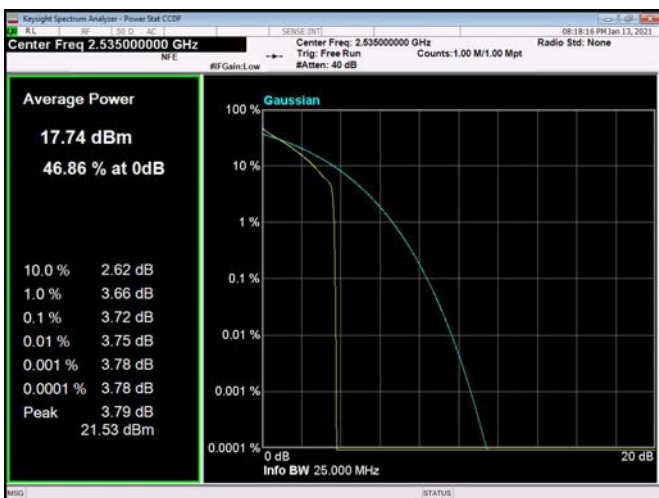

15MHz / QPSK / Middle Channel

15MHz / 16QAM / Middle Channel

15MHz / 64QAM / Middle Channel

15MHz / QPSK / High Channel

15MHz / 16QAM / High Channel

15MHz / 64QAM / High Channel

20MHz / QPSK / Low Channel

20MHz / 16QAM / Low Channel

20MHz / 64QAM / Low Channel

20MHz / QPSK / Middle Channel

20MHz / 16QAM / Middle Channel

20MHz / 64QAM / Middle Channel

20MHz / QPSK / High Channel

20MHz / 16QAM / High Channel

20MHz / 64QAM / High Channel

LTE Band 12 _ Peak-to-Average Ratio