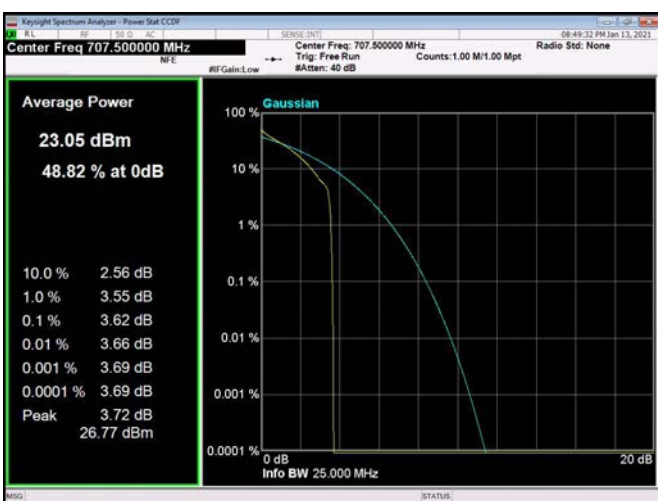

5MHz / 64QAM / Middle Channel

5MHz / QPSK / High Channel

5MHz / 16QAM / High Channel

5MHz / 64QAM / High Channel

10MHz / QPSK / Low Channel

10MHz / 16QAM / Low Channel

10MHz / 64QAM / Low Channel

10MHz / QPSK / Middle Channel

10MHz / 16QAM / Middle Channel

10MHz / 64QAM / Middle Channel

10MHz / QPSK / High Channel

10MHz / 16QAM / High Channel

10MHz / 64QAM / High Channel

LTE Band 13 _ Peak-to-Average Ratio

5MHz / QPSK / Low Channel