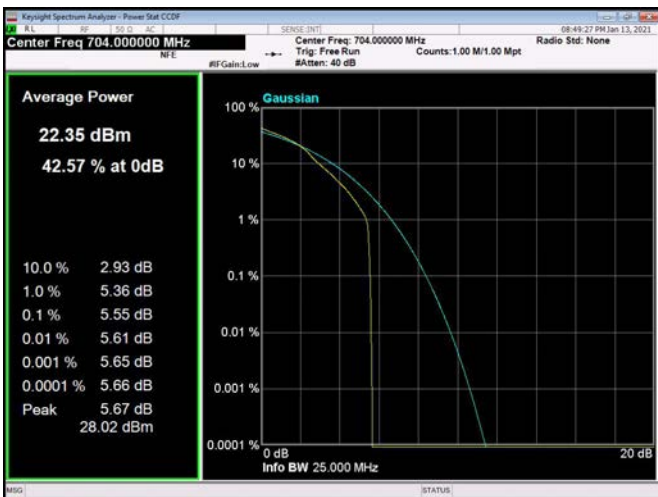

5MHz / 64QAM / Middle Channel

5MHz / QPSK / High Channel

5MHz / 16QAM / High Channel

5MHz / 64QAM / High Channel

10MHz / QPSK / Low Channel

10MHz / 16QAM / Low Channel

10MHz / 64QAM / Low Channel

10MHz / QPSK / Middle Channel

10MHz / 16QAM / Middle Channel

10MHz / 64QAM / Middle Channel

10MHz / QPSK / High Channel

10MHz / 16QAM / High Channel

10MHz / 64QAM / High Channel

LTE Band 13 _ Peak-to-Average Ratio

5MHz / QPSK / Low Channel