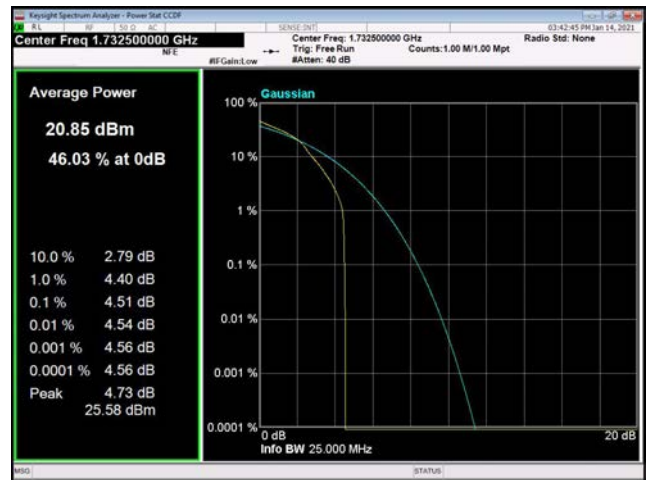

10MHz / 64QAM / Middle Channel