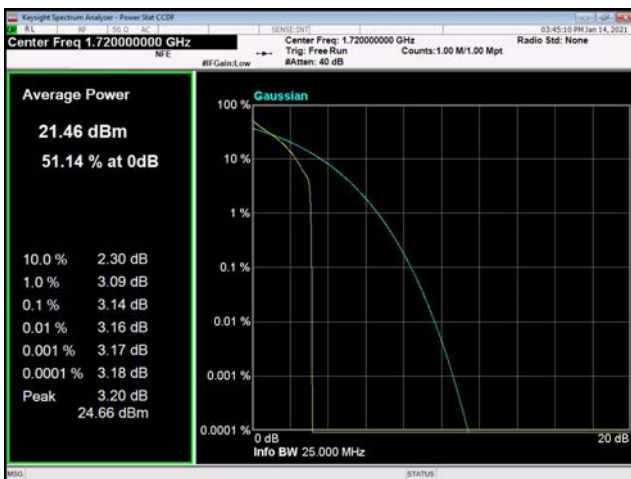

20MHz / QPSK / Low Channel

20MHz / 16QAM / Low Channel