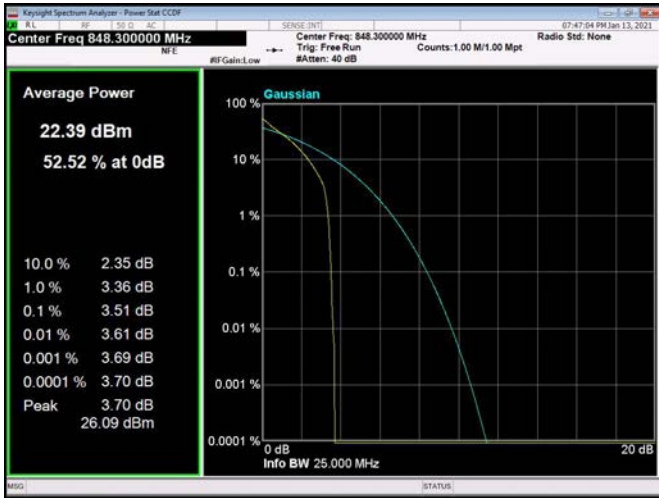

1.4MHz / QPSK / High Channel