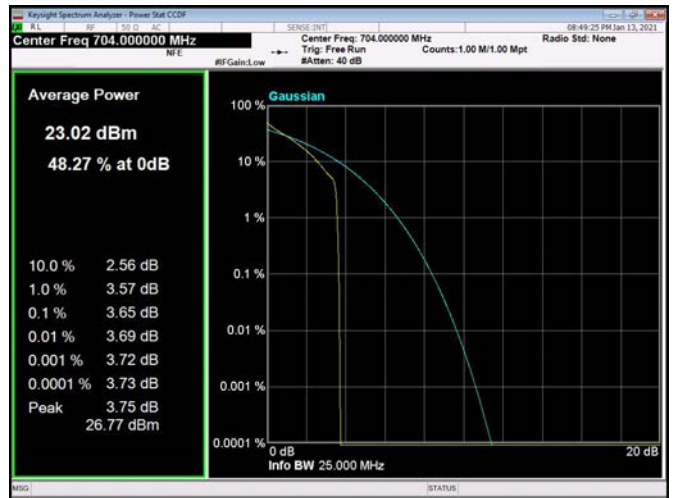

10MHz / QPSK / Low Channel