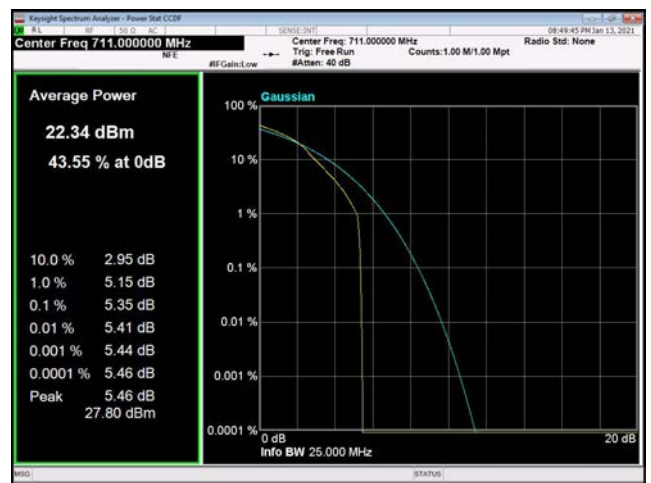

10MHz / 16QAM / Middle Channel

10MHz / 64QAM / Middle Channel

10MHz / QPSK / High Channel

10MHz / 16QAM / High Channel

10MHz / 64QAM / High Channel

LTE Band 13 _ Peak-to-Average Ratio

5MHz / QPSK / Low Channel