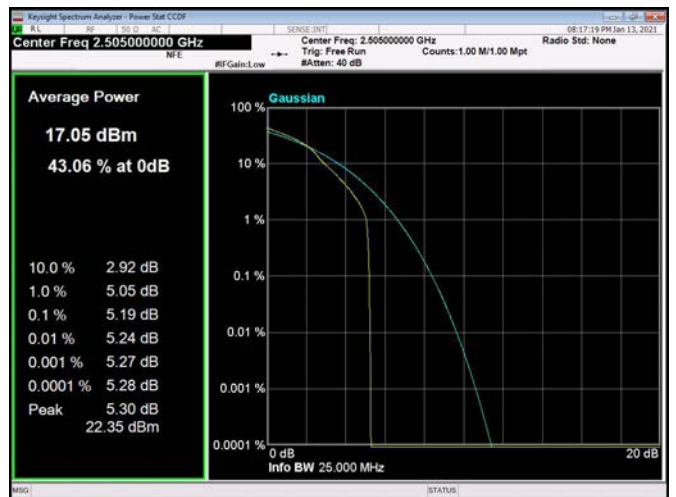

10MHz / 64QAM / Low Channel