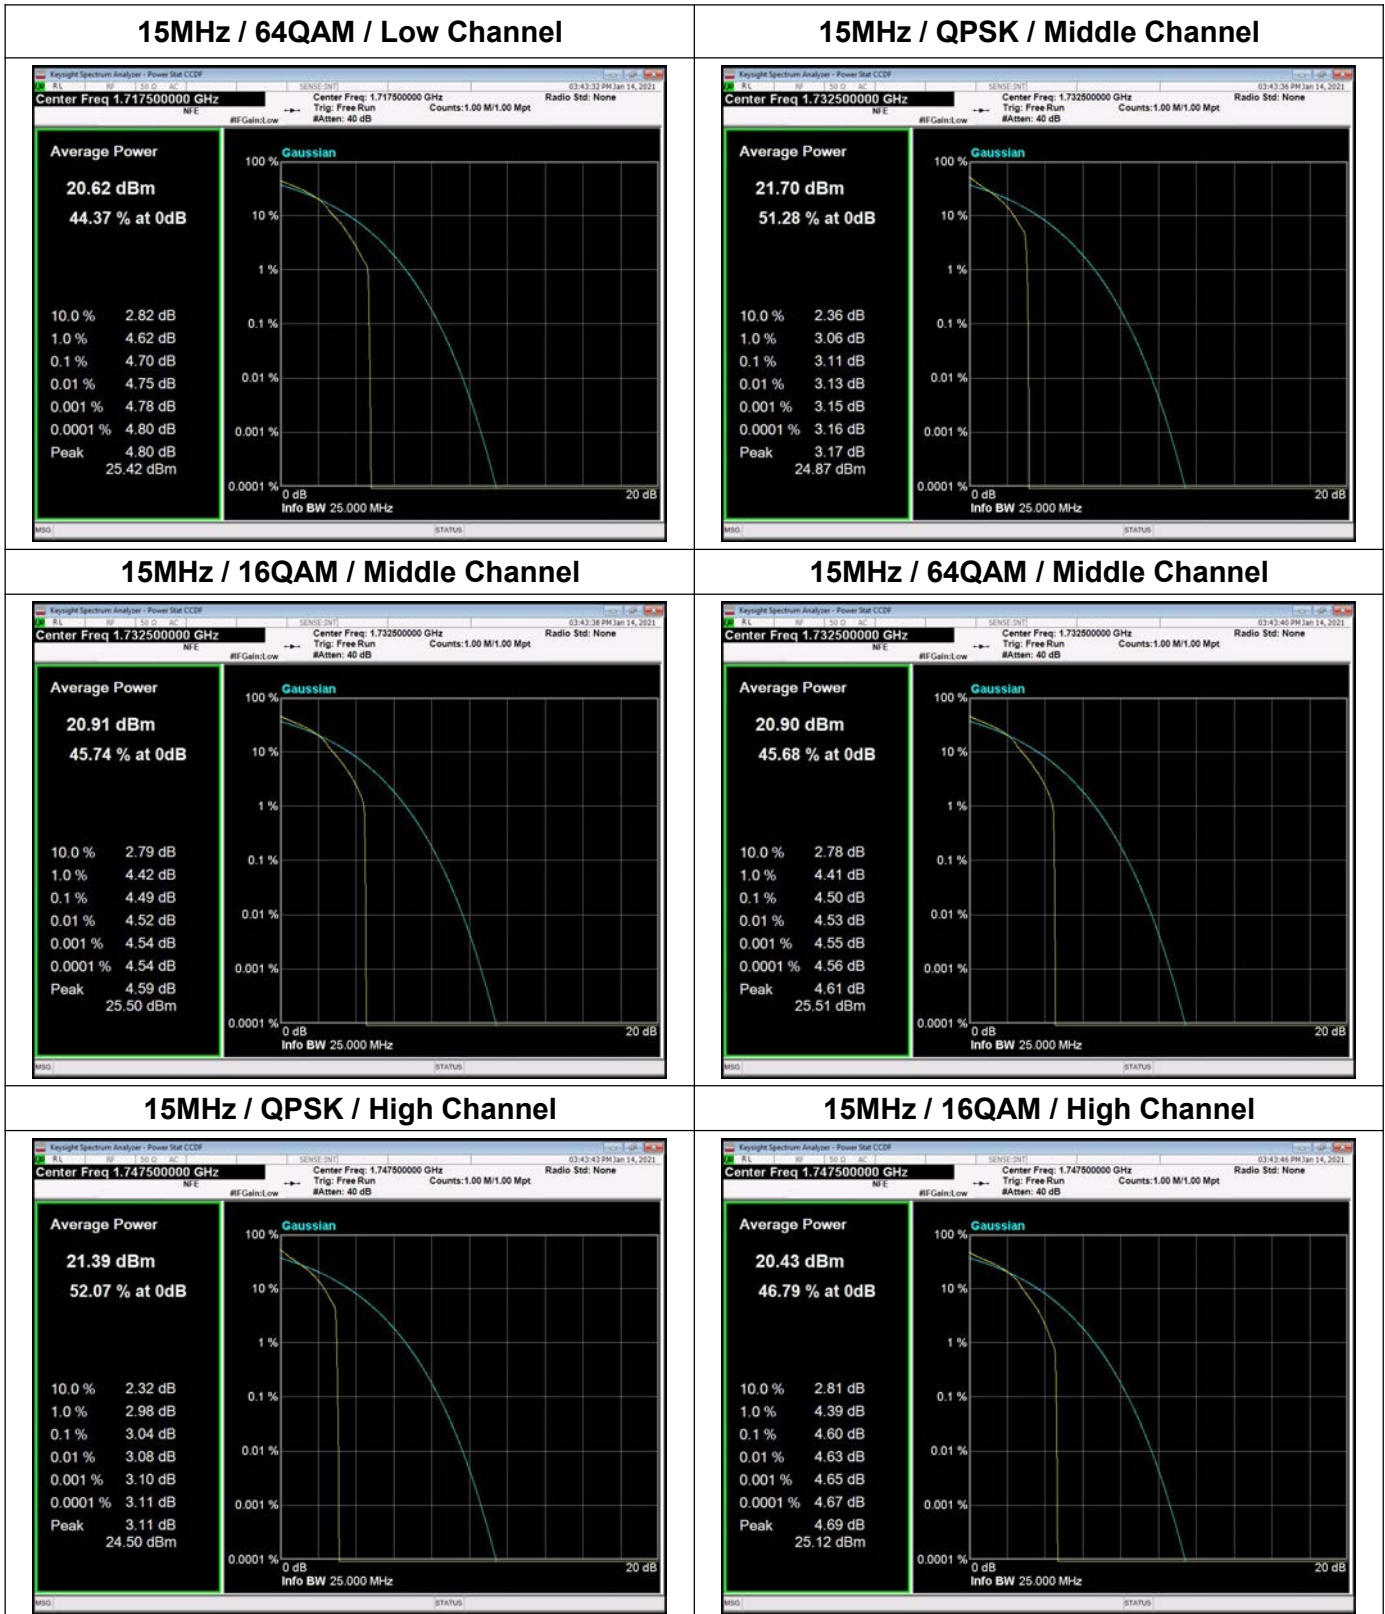

10MHz / QPSK / Low Channel

10MHz / 16QAM / Low Channel

10MHz / 64QAM / Low Channel

10MHz / QPSK / Middle Channel

10MHz / 16QAM / Middle Channel

10MHz / 64QAM / Middle Channel

15MHz / 64QAM / High Channel

\

20MHz / QPSK / Low Channel

20MHz / 16QAM / Low Channel

20MHz / 64QAM / Low Channel

20MHz / QPSK / Middle Channel

20MHz / 16QAM / Middle Channel

20MHz / 64QAM / Middle Channel

20MHz / QPSK / High Channel

20MHz / 16QAM / High Channel

20MHz / 64QAM / High Channel

LTE Band 5 _ Peak-to-Average Ratio

1.4MHz / QPSK / Low Channel

1.4MHz / 16QAM / Low Channel

1.4MHz / 64QAM / Low Channel

1.4MHz / QPSK / Middle Channel

1.4MHz / 16QAM / Middle Channel