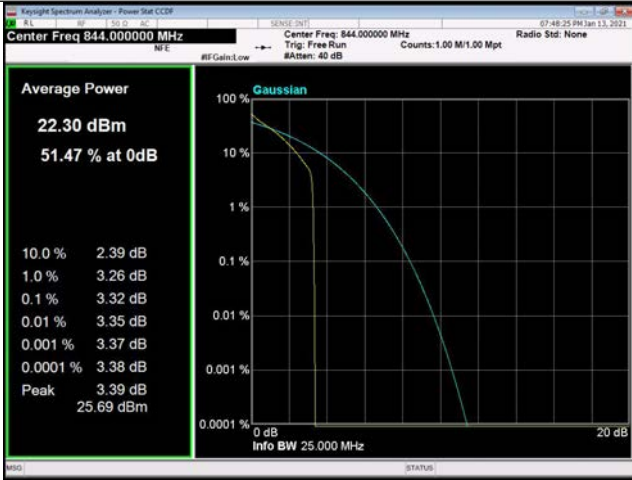

10MHz / QPSK / High Channel