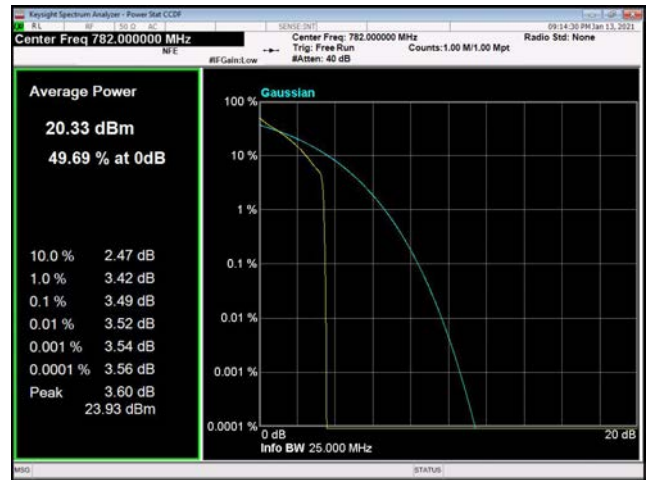

10MHz / 16QAM / Middle Channel

10MHz / 64QAM / Middle Channel

10MHz / QPSK / High Channel

10MHz / 16QAM / High Channel

10MHz / 64QAM / High Channel

LTE Band 13 _ Peak-to-Average Ratio

5MHz / QPSK / Low Channel

5MHz / 16QAM / Low Channel

5MHz / 64QAM / Low Channel

5MHz / QPSK / Middle Channel

5MHz / 16QAM / Middle Channel

5MHz / 64QAM / Middle Channel

5MHz / QPSK / High Channel

5MHz / 16QAM / High Channel

5MHz / 64QAM / High Channel

10MHz / QPSK / Middle Channel

10MHz / 16QAM / Middle Channel

10MHz / 64QAM / Middle Channel

LTE Band 14 _ Peak-to-Average Ratio

5MHz / QPSK / Low Channel

5MHz / 16QAM / Low Channel

5MHz / 64QAM / Low Channel