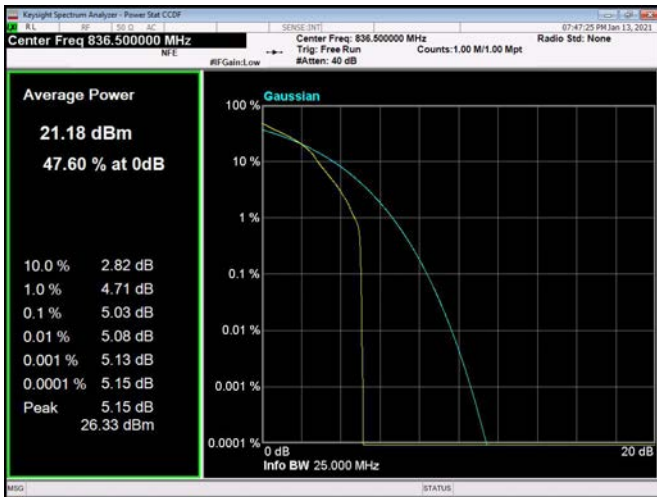

3MHz / 16QAM / Middle Channel