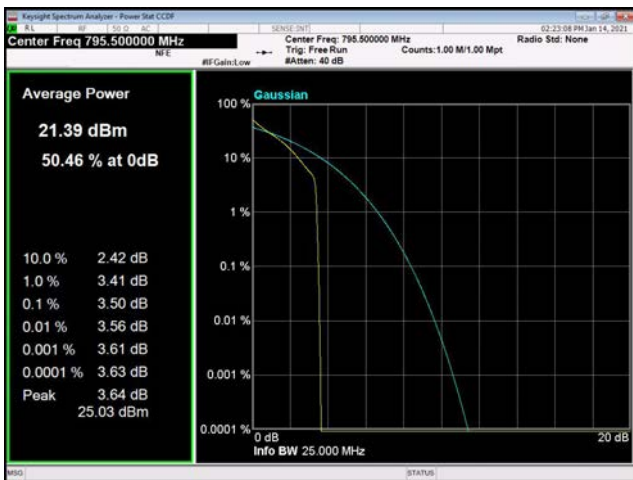

5MHz / QPSK / High Channel