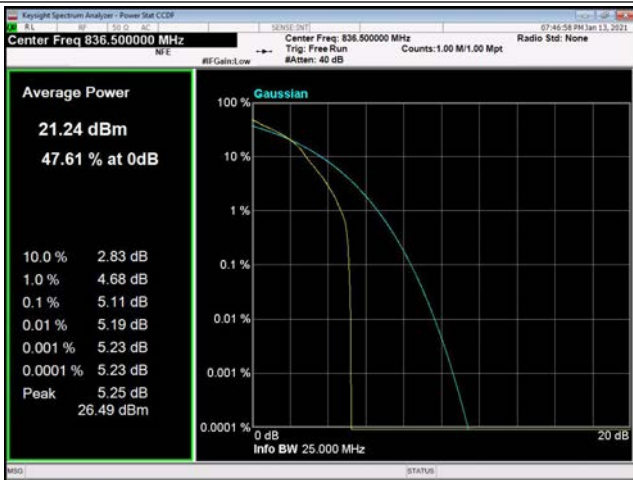

20MHz / 64QAM / High Channel

LTE Band 5 _ Peak-to-Average Ratio

1.4MHz / QPSK / Low Channel

1.4MHz / 16QAM / Low Channel

1.4MHz / 64QAM / Low Channel

1.4MHz / QPSK / Middle Channel

1.4MHz / 16QAM / Middle Channel