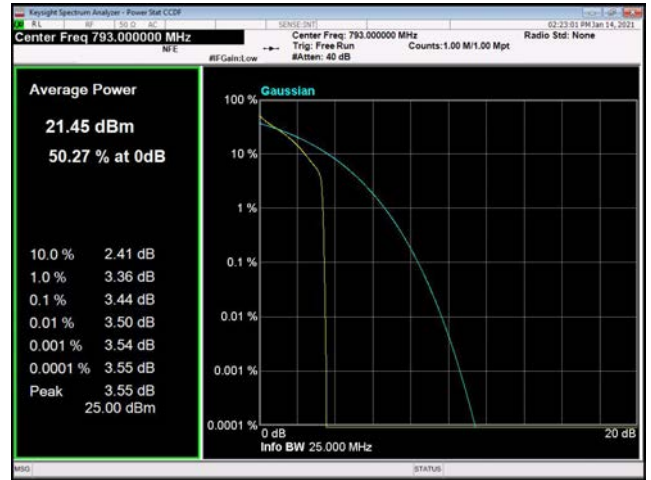

5MHz / QPSK / Middle Channel