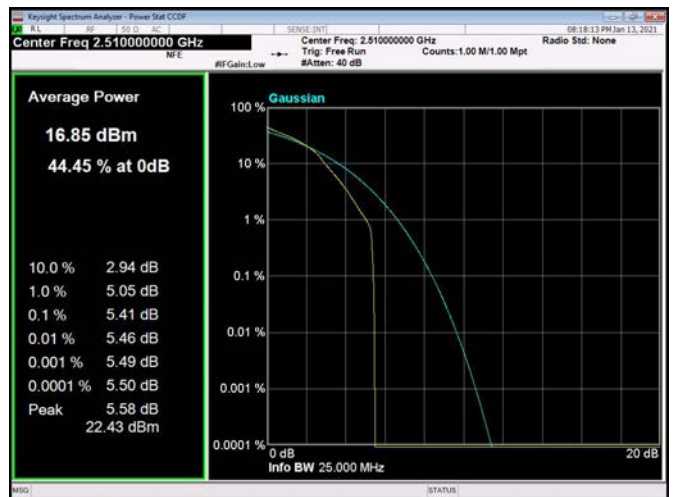

20MHz / 64QAM / Low Channel

20MHz / QPSK / Middle Channel

20MHz / 16QAM / Middle Channel

20MHz / 64QAM / Middle Channel

20MHz / QPSK / High Channel

20MHz / 16QAM / High Channel

20MHz / 64QAM / High Channel

LTE Band 12 _ Peak-to-Average Ratio