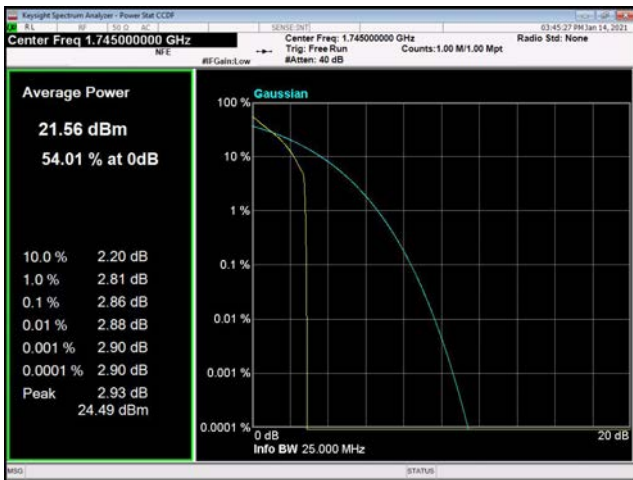

20MHz / QPSK / Low Channel

20MHz / 16QAM / Low Channel

20MHz / 64QAM / Low Channel

20MHz / QPSK / Middle Channel

20MHz / 16QAM / Middle Channel

20MHz / 64QAM / Middle Channel

20MHz / QPSK / High Channel

20MHz / 16QAM / High Channel

20MHz / 64QAM / High Channel

LTE Band 5 _ Peak-to-Average Ratio

1.4MHz / QPSK / Low Channel

1.4MHz / 16QAM / Low Channel

1.4MHz / 64QAM / Low Channel

1.4MHz / QPSK / Middle Channel

1.4MHz / 16QAM / Middle Channel