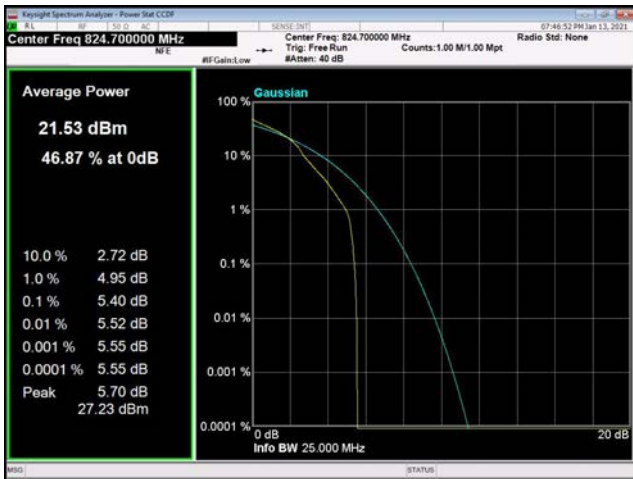

20MHz / 64QAM / High Channel

LTE Band 5 _ Peak-to-Average Ratio

1.4MHz / QPSK / Low Channel

1.4MHz / 16QAM / Low Channel

1.4MHz / 64QAM / Low Channel

1.4MHz / QPSK / Middle Channel

1.4MHz / 16QAM / Middle Channel