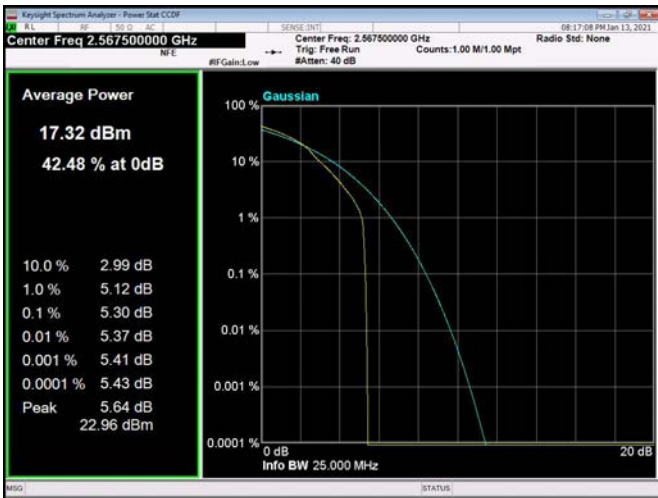

\

\

LTE Band 7 _ Peak-to-Average Ratio

5MHz / QPSK / Low Channel

5MHz / 16QAM / Low Channel

5MHz / 64QAM / Low Channel

5MHz / QPSK / Middle Channel

5MHz / 16QAM / Middle Channel

5MHz / 64QAM / Middle Channel

5MHz / QPSK / High Channel

5MHz / 16QAM / High Channel

5MHz / 64QAM / High Channel

10MHz / QPSK / Low Channel

10MHz / 16QAM / Low Channel

10MHz / 64QAM / Low Channel

10MHz / QPSK / Middle Channel