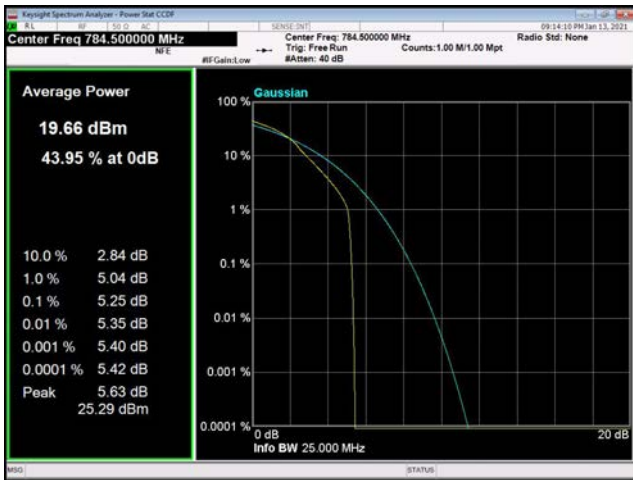

10MHz / 16QAM / Middle Channel

10MHz / 64QAM / Middle Channel

10MHz / QPSK / High Channel

10MHz / 16QAM / High Channel

10MHz / 64QAM / High Channel

LTE Band 13 _ Peak-to-Average Ratio

5MHz / QPSK / Low Channel

5MHz / 16QAM / Low Channel

5MHz / 64QAM / Low Channel

5MHz / QPSK / Middle Channel

5MHz / 16QAM / Middle Channel

5MHz / 64QAM / Middle Channel

5MHz / QPSK / High Channel

5MHz / 16QAM / High Channel

5MHz / 64QAM / High Channel

10MHz / QPSK / Middle Channel

10MHz / 16QAM / Middle Channel

10MHz / 64QAM / Middle Channel

LTE Band 14 _ Peak-to-Average Ratio

5MHz / QPSK / Low Channel

5MHz / 16QAM / Low Channel

5MHz / 64QAM / Low Channel