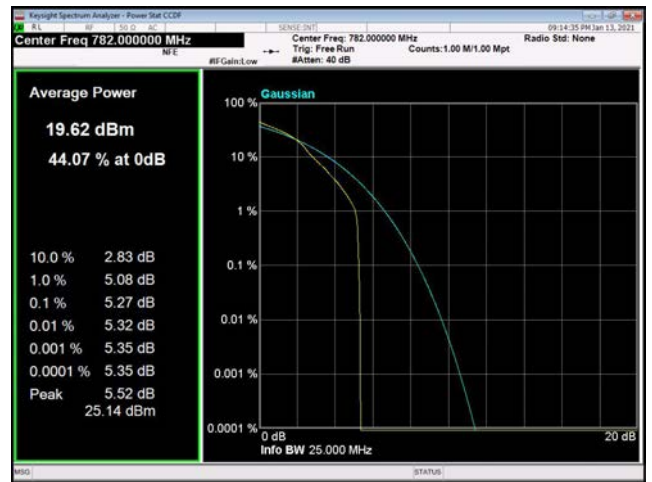

10MHz / 16QAM / Middle Channel

10MHz / 64QAM / Middle Channel

10MHz / QPSK / High Channel

10MHz / 16QAM / High Channel

10MHz / 64QAM / High Channel

LTE Band 13 _ Peak-to-Average Ratio

5MHz / QPSK / Low Channel

5MHz / 16QAM / Low Channel

5MHz / 64QAM / Low Channel

5MHz / QPSK / Middle Channel

5MHz / 16QAM / Middle Channel

5MHz / 64QAM / Middle Channel

5MHz / QPSK / High Channel

5MHz / 16QAM / High Channel

5MHz / 64QAM / High Channel

10MHz / QPSK / Middle Channel

10MHz / 16QAM / Middle Channel

10MHz / 64QAM / Middle Channel

LTE Band 14 _ Peak-to-Average Ratio

5MHz / QPSK / Low Channel

5MHz / 16QAM / Low Channel

5MHz / 64QAM / Low Channel