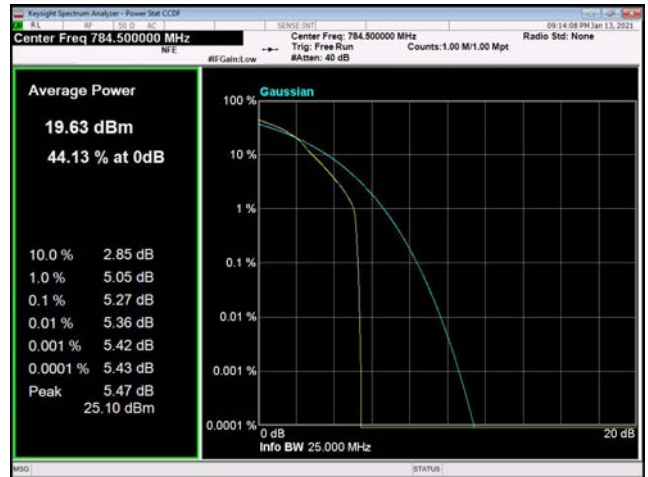

10MHz / 16QAM / Middle Channel

10MHz / 64QAM / Middle Channel

10MHz / QPSK / High Channel

10MHz / 16QAM / High Channel

10MHz / 64QAM / High Channel

LTE Band 13 _ Peak-to-Average Ratio

5MHz / QPSK / Low Channel

5MHz / 16QAM / Low Channel

5MHz / 64QAM / Low Channel

5MHz / QPSK / Middle Channel

5MHz / 16QAM / Middle Channel

5MHz / 64QAM / Middle Channel

5MHz / QPSK / High Channel

5MHz / 16QAM / High Channel

5MHz / 64QAM / High Channel

10MHz / QPSK / Middle Channel

10MHz / 16QAM / Middle Channel

10MHz / 64QAM / Middle Channel

LTE Band 14 _ Peak-to-Average Ratio

5MHz / QPSK / Low Channel

5MHz / 16QAM / Low Channel

5MHz / 64QAM / Low Channel