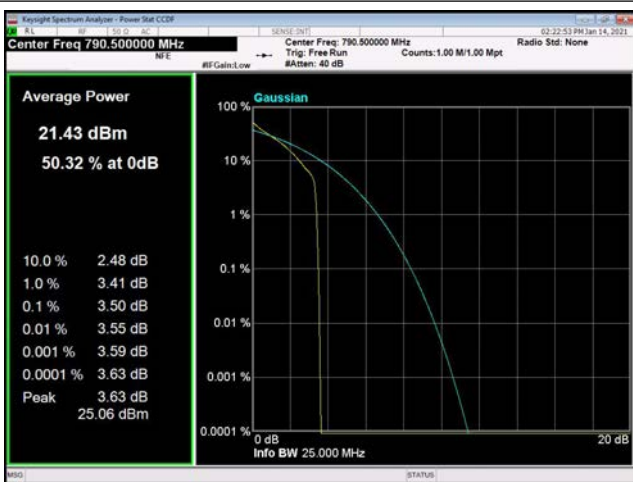

10MHz / QPSK / Middle Channel

10MHz / 16QAM / Middle Channel

10MHz / 64QAM / Middle Channel

LTE Band 14 _ Peak-to-Average Ratio

5MHz / QPSK / Low Channel

5MHz / 16QAM / Low Channel

5MHz / 64QAM / Low Channel