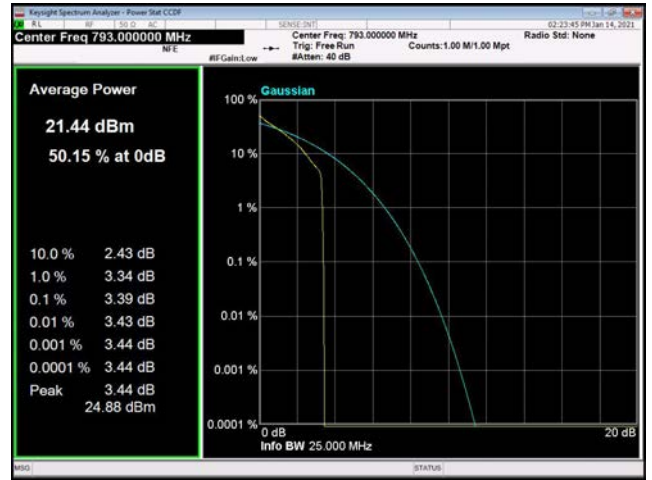

10MHz / QPSK / Middle Channel