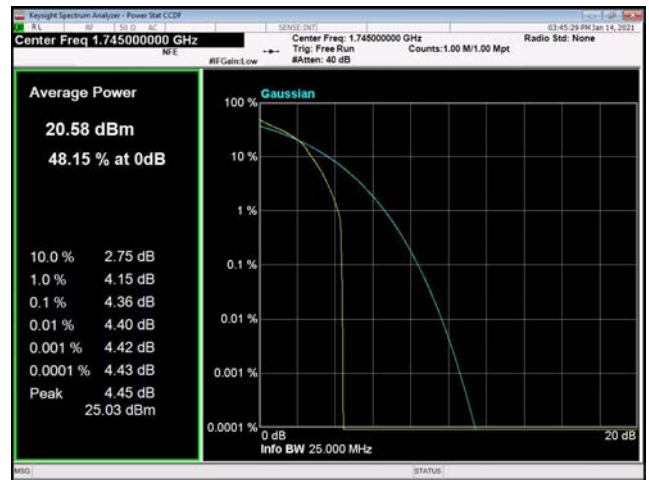

20MHz / QPSK / Low Channel

20MHz / 16QAM / Low Channel

20MHz / 64QAM / Low Channel

20MHz / QPSK / Middle Channel

20MHz / 16QAM / Middle Channel

20MHz / 64QAM / Middle Channel

20MHz / QPSK / High Channel

20MHz / 16QAM / High Channel

20MHz / 64QAM / High Channel

LTE Band 5 _ Peak-to-Average Ratio

1.4MHz / QPSK / Low Channel

1.4MHz / 16QAM / Low Channel

1.4MHz / 64QAM / Low Channel

1.4MHz / QPSK / Middle Channel

1.4MHz / 16QAM / Middle Channel