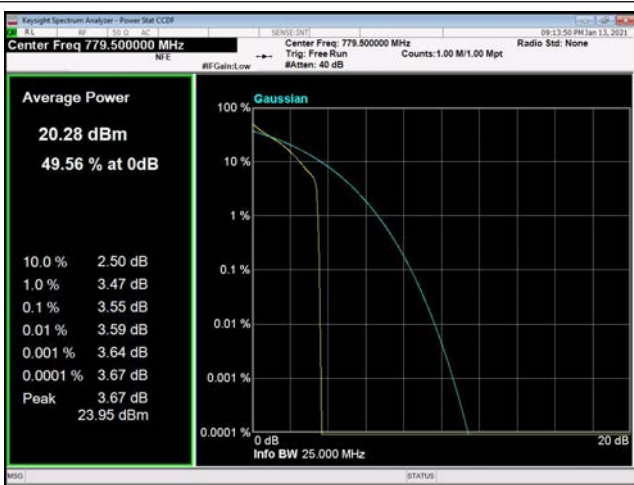

10MHz / 16QAM / Middle Channel

10MHz / 64QAM / Middle Channel

10MHz / QPSK / High Channel

10MHz / 16QAM / High Channel

10MHz / 64QAM / High Channel

LTE Band 13 _ Peak-to-Average Ratio

5MHz / QPSK / Low Channel