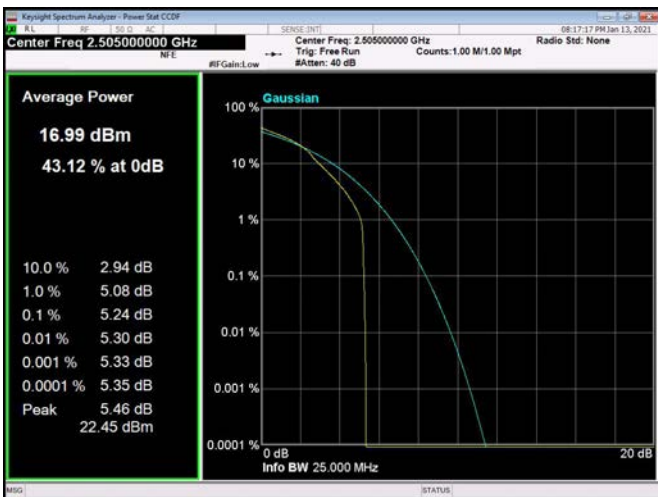

\

\

LTE Band 7 _ Peak-to-Average Ratio

5MHz / QPSK / Low Channel

5MHz / 16QAM / Low Channel

5MHz / 64QAM / Low Channel

5MHz / QPSK / Middle Channel

5MHz / 16QAM / Middle Channel

5MHz / 64QAM / Middle Channel

5MHz / QPSK / High Channel

5MHz / 16QAM / High Channel

5MHz / 64QAM / High Channel

10MHz / QPSK / Low Channel

10MHz / 16QAM / Low Channel

10MHz / 64QAM / Low Channel

10MHz / QPSK / Middle Channel