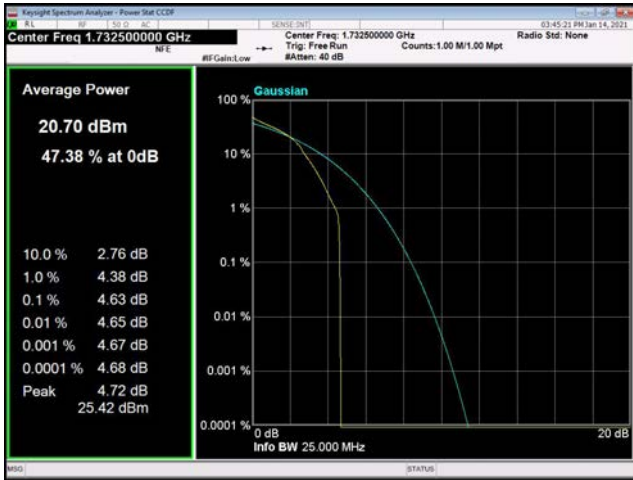

20MHz / 16QAM / Middle Channel