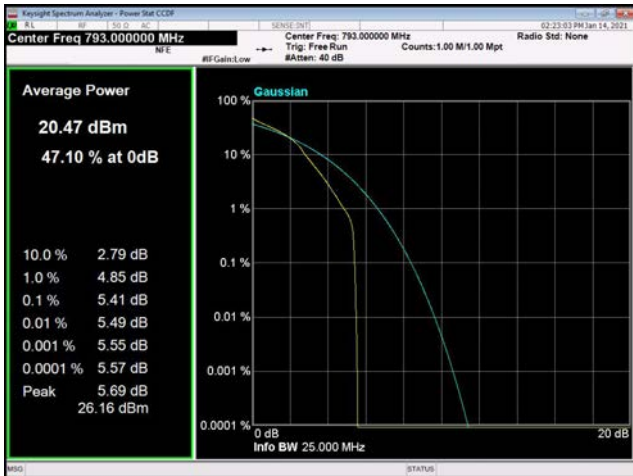

5MHz / 16QAM / Middle Channel