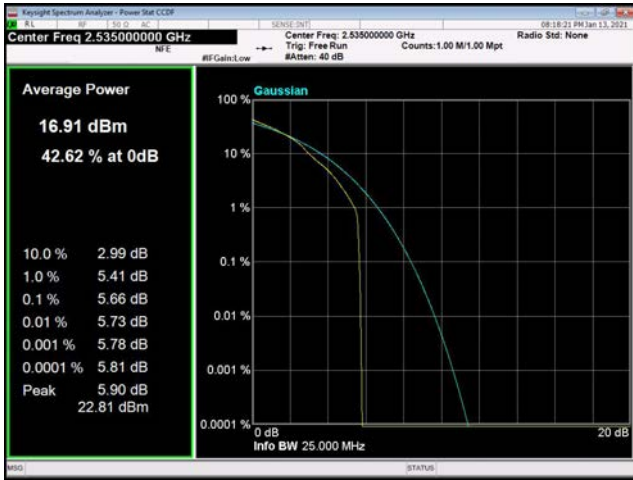

20MHz / 64QAM / Low Channel

20MHz / QPSK / Middle Channel

20MHz / 16QAM / Middle Channel

20MHz / 64QAM / Middle Channel

20MHz / QPSK / High Channel

20MHz / 16QAM / High Channel

20MHz / 64QAM / High Channel

LTE Band 12 _ Peak-to-Average Ratio