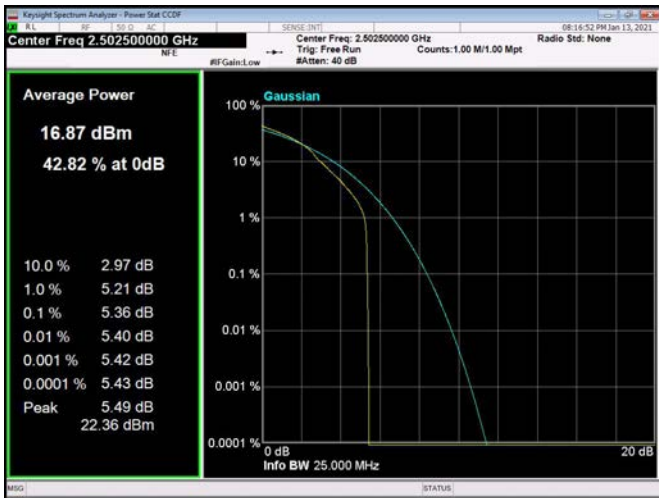

\

\

LTE Band 7 _ Peak-to-Average Ratio

5MHz / QPSK / Low Channel

5MHz / 16QAM / Low Channel

5MHz / 64QAM / Low Channel

5MHz / QPSK / Middle Channel

5MHz / 16QAM / Middle Channel