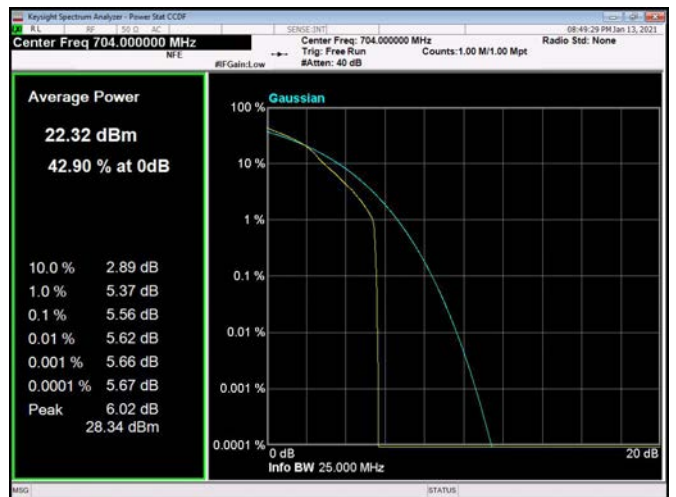

5MHz / 64QAM / Middle Channel

5MHz / QPSK / High Channel

5MHz / 16QAM / High Channel

5MHz / 64QAM / High Channel

10MHz / QPSK / Low Channel

10MHz / 16QAM / Low Channel

10MHz / 64QAM / Low Channel

10MHz / QPSK / Middle Channel

10MHz / 16QAM / Middle Channel

10MHz / 64QAM / Middle Channel

10MHz / QPSK / High Channel

10MHz / 16QAM / High Channel

10MHz / 64QAM / High Channel

LTE Band 13 _ Peak-to-Average Ratio

5MHz / QPSK / Low Channel