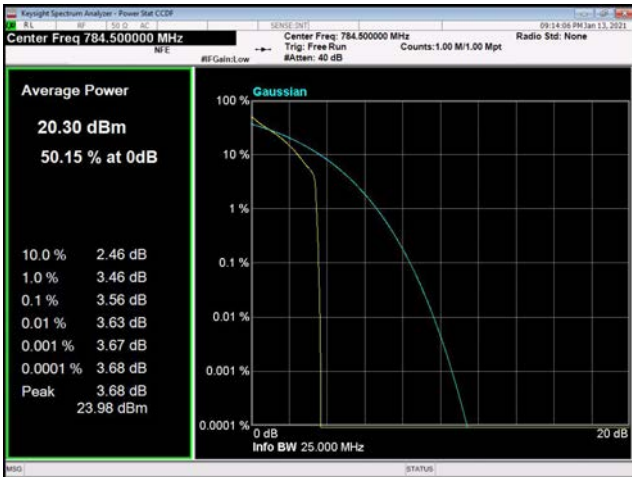

10MHz / 16QAM / Middle Channel

10MHz / 64QAM / Middle Channel

10MHz / QPSK / High Channel

10MHz / 16QAM / High Channel

10MHz / 64QAM / High Channel

LTE Band 13 _ Peak-to-Average Ratio

5MHz / QPSK / Low Channel

5MHz / 16QAM / Low Channel

5MHz / 64QAM / Low Channel

5MHz / QPSK / Middle Channel

5MHz / 16QAM / Middle Channel

5MHz / 64QAM / Middle Channel

5MHz / QPSK / High Channel

5MHz / 16QAM / High Channel

5MHz / 64QAM / High Channel

10MHz / QPSK / Middle Channel

10MHz / 16QAM / Middle Channel

10MHz / 64QAM / Middle Channel

LTE Band 14 _ Peak-to-Average Ratio

5MHz / QPSK / Low Channel

5MHz / 16QAM / Low Channel

5MHz / 64QAM / Low Channel