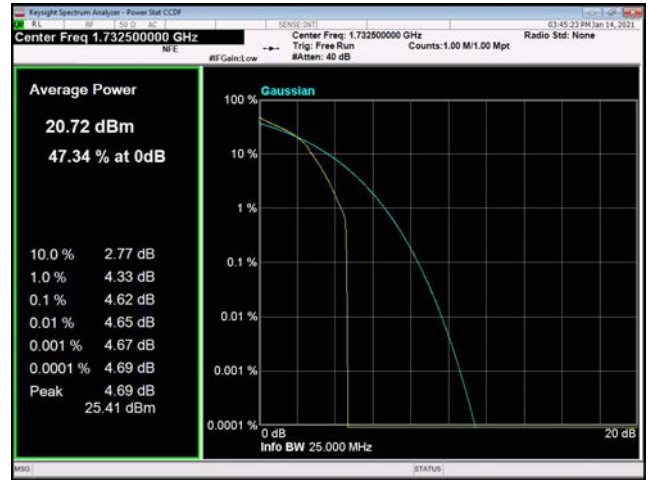

20MHz / 64QAM / Middle Channel