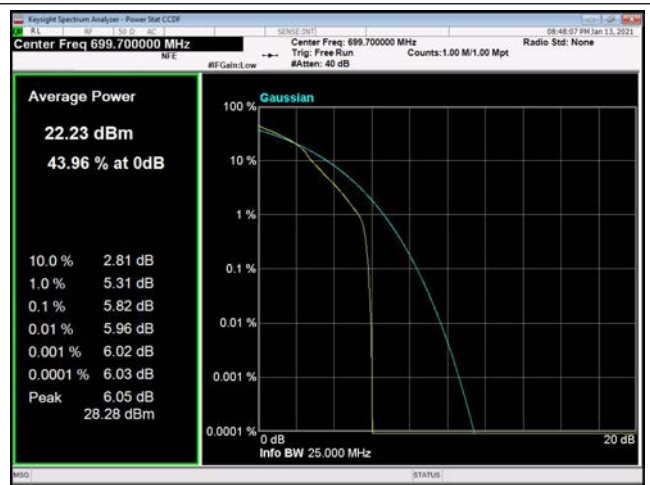

1.4MHz / 16QAM / Low Channel