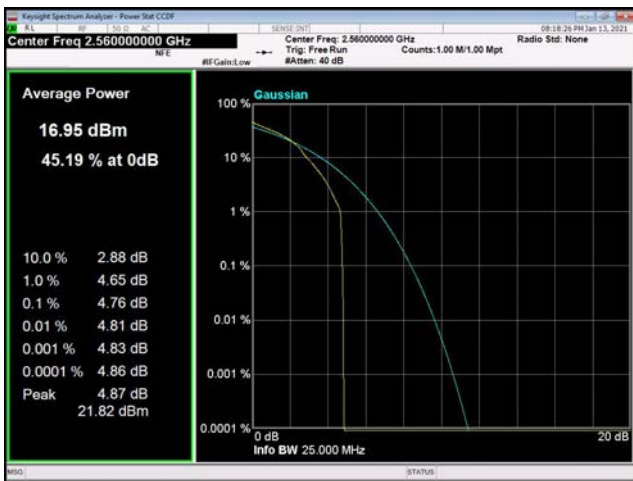

20MHz / 64QAM / Low Channel

20MHz / QPSK / Middle Channel

20MHz / 16QAM / Middle Channel

20MHz / 64QAM / Middle Channel

20MHz / QPSK / High Channel

20MHz / 16QAM / High Channel

20MHz / 64QAM / High Channel

LTE Band 12 _ Peak-to-Average Ratio