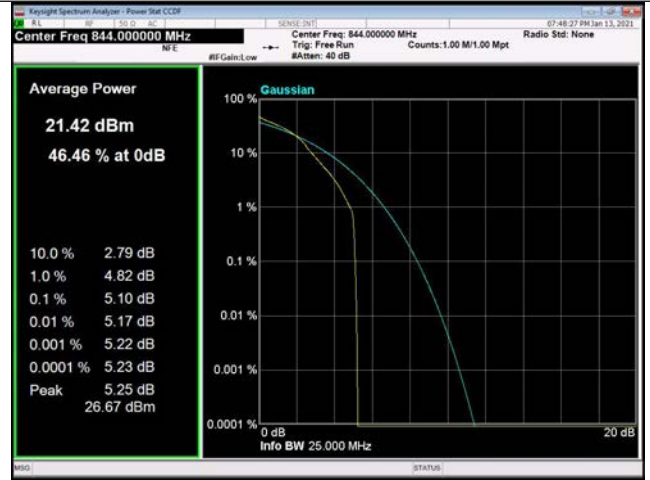

10MHz / 16QAM / High Channel