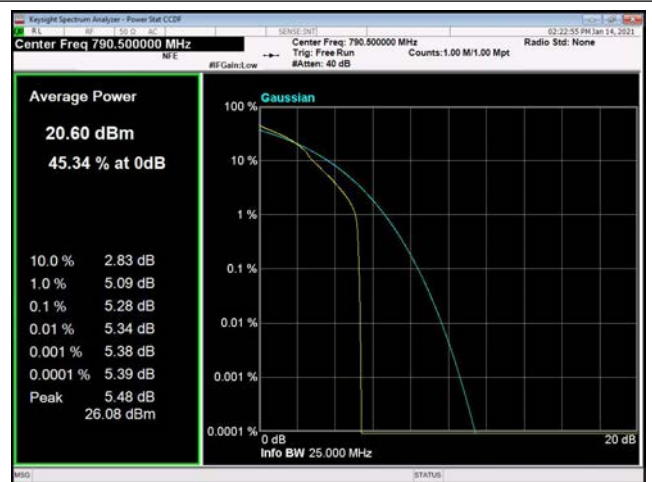

10MHz / QPSK / Middle Channel

10MHz / 16QAM / Middle Channel

10MHz / 64QAM / Middle Channel

LTE Band 14 _ Peak-to-Average Ratio

5MHz / QPSK / Low Channel

5MHz / 16QAM / Low Channel

5MHz / 64QAM / Low Channel