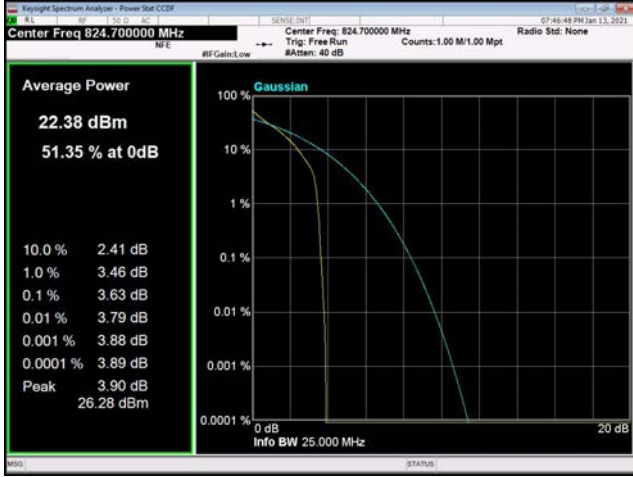

20MHz / 64QAM / High Channel

LTE Band 5 _ Peak-to-Average Ratio

1.4MHz / QPSK / Low Channel

1.4MHz / 16QAM / Low Channel

1.4MHz / 64QAM / Low Channel

1.4MHz / QPSK / Middle Channel

1.4MHz / 16QAM / Middle Channel