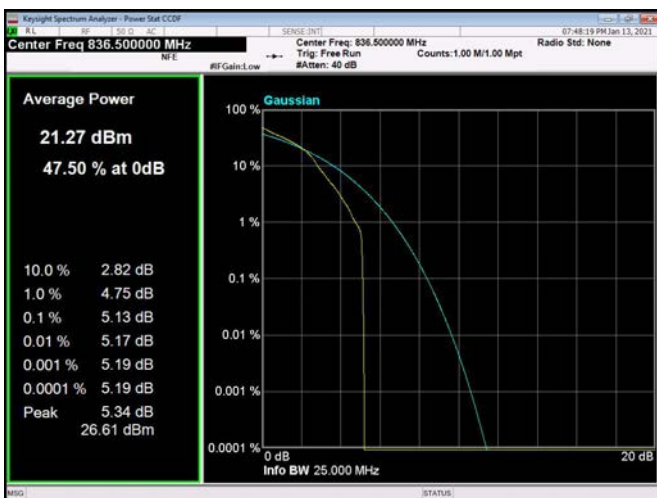

10MHz / 16QAM / Low Channel

10MHz / 64QAM / Low Channel

10MHz / QPSK / Middle Channel

10MHz / 16QAM / Middle Channel

10MHz / 64QAM / Middle Channel

10MHz / QPSK / High Channel

10MHz / 16QAM / High Channel

10MHz / 64QAM / High Channel

\

\

LTE Band 7 _ Peak-to-Average Ratio

5MHz / QPSK / Low Channel

5MHz / 16QAM / Low Channel

5MHz / 64QAM / Low Channel

5MHz / QPSK / Middle Channel

5MHz / 16QAM / Middle Channel