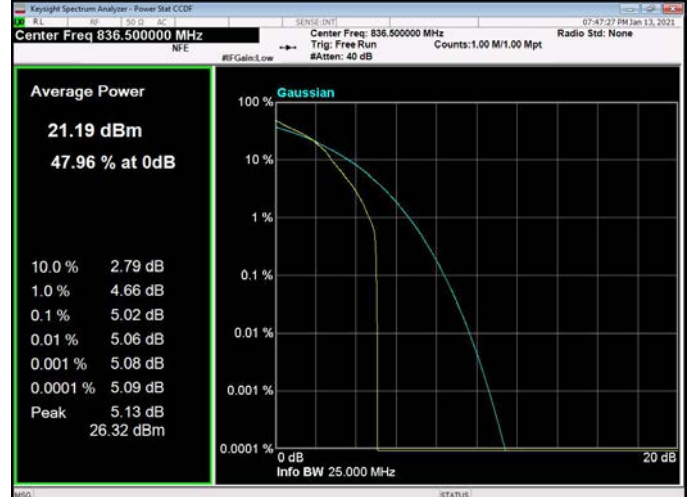

3MHz / 64QAM / Middle Channel