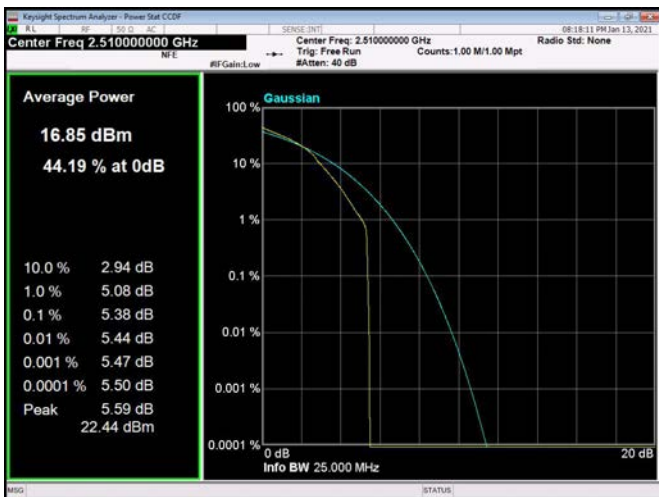

15MHz / QPSK / Middle Channel

15MHz / 16QAM / Middle Channel

15MHz / 64QAM / Middle Channel

15MHz / QPSK / High Channel

15MHz / 16QAM / High Channel

15MHz / 64QAM / High Channel

20MHz / QPSK / Low Channel

20MHz / 16QAM / Low Channel

20MHz / 64QAM / Low Channel

20MHz / QPSK / Middle Channel

20MHz / 16QAM / Middle Channel

20MHz / 64QAM / Middle Channel

20MHz / QPSK / High Channel

20MHz / 16QAM / High Channel

20MHz / 64QAM / High Channel

LTE Band 12 _ Peak-to-Average Ratio