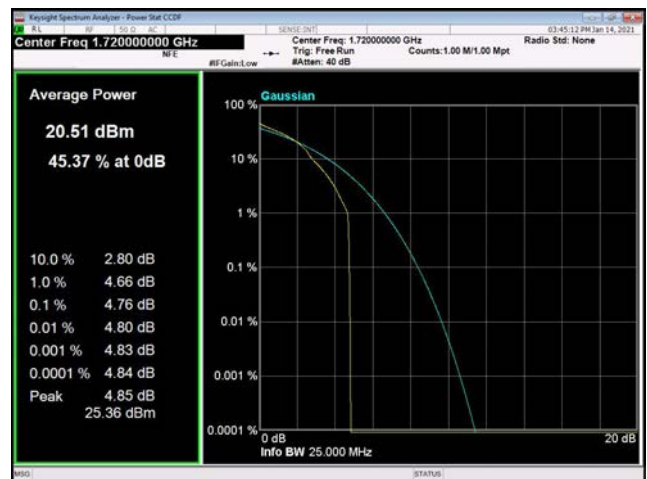

20MHz / QPSK / Low Channel

20MHz / 16QAM / Low Channel