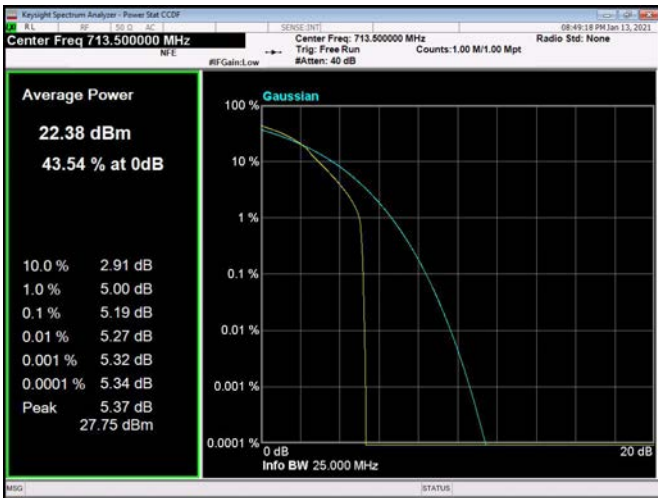

5MHz / 64QAM / Middle Channel

5MHz / QPSK / High Channel

5MHz / 16QAM / High Channel

5MHz / 64QAM / High Channel

10MHz / QPSK / Low Channel

10MHz / 16QAM / Low Channel

10MHz / 64QAM / Low Channel

10MHz / QPSK / Middle Channel

10MHz / 16QAM / Middle Channel

10MHz / 64QAM / Middle Channel

10MHz / QPSK / High Channel

10MHz / 16QAM / High Channel

10MHz / 64QAM / High Channel

LTE Band 13 _ Peak-to-Average Ratio

5MHz / QPSK / Low Channel