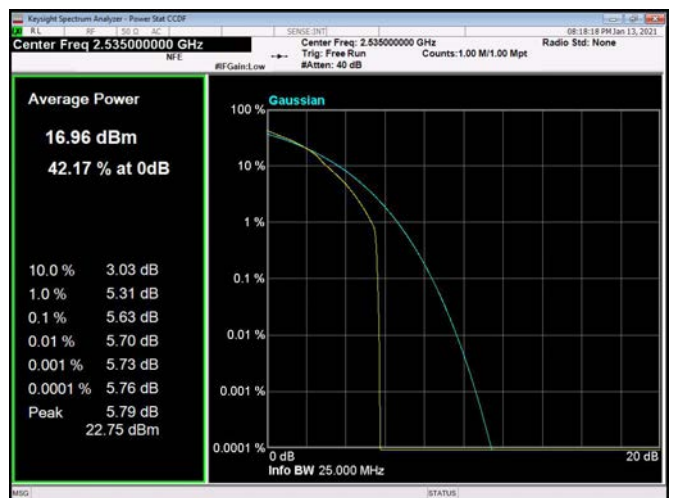

20MHz / 64QAM / Low Channel

20MHz / QPSK / Middle Channel

20MHz / 16QAM / Middle Channel

20MHz / 64QAM / Middle Channel

20MHz / QPSK / High Channel

20MHz / 16QAM / High Channel

20MHz / 64QAM / High Channel

LTE Band 12 _ Peak-to-Average Ratio