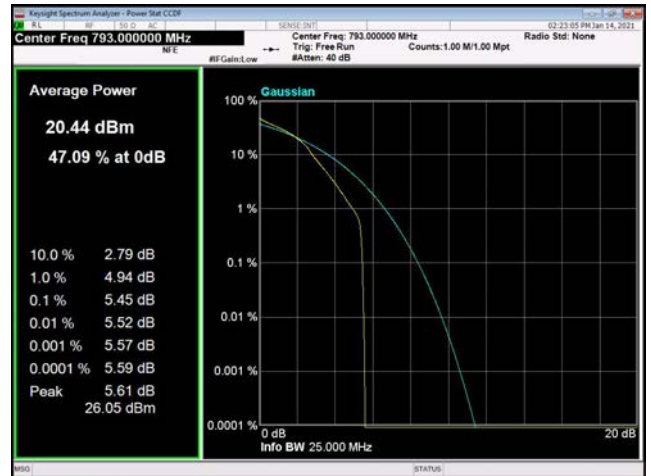

5MHz / 64QAM / Middle Channel