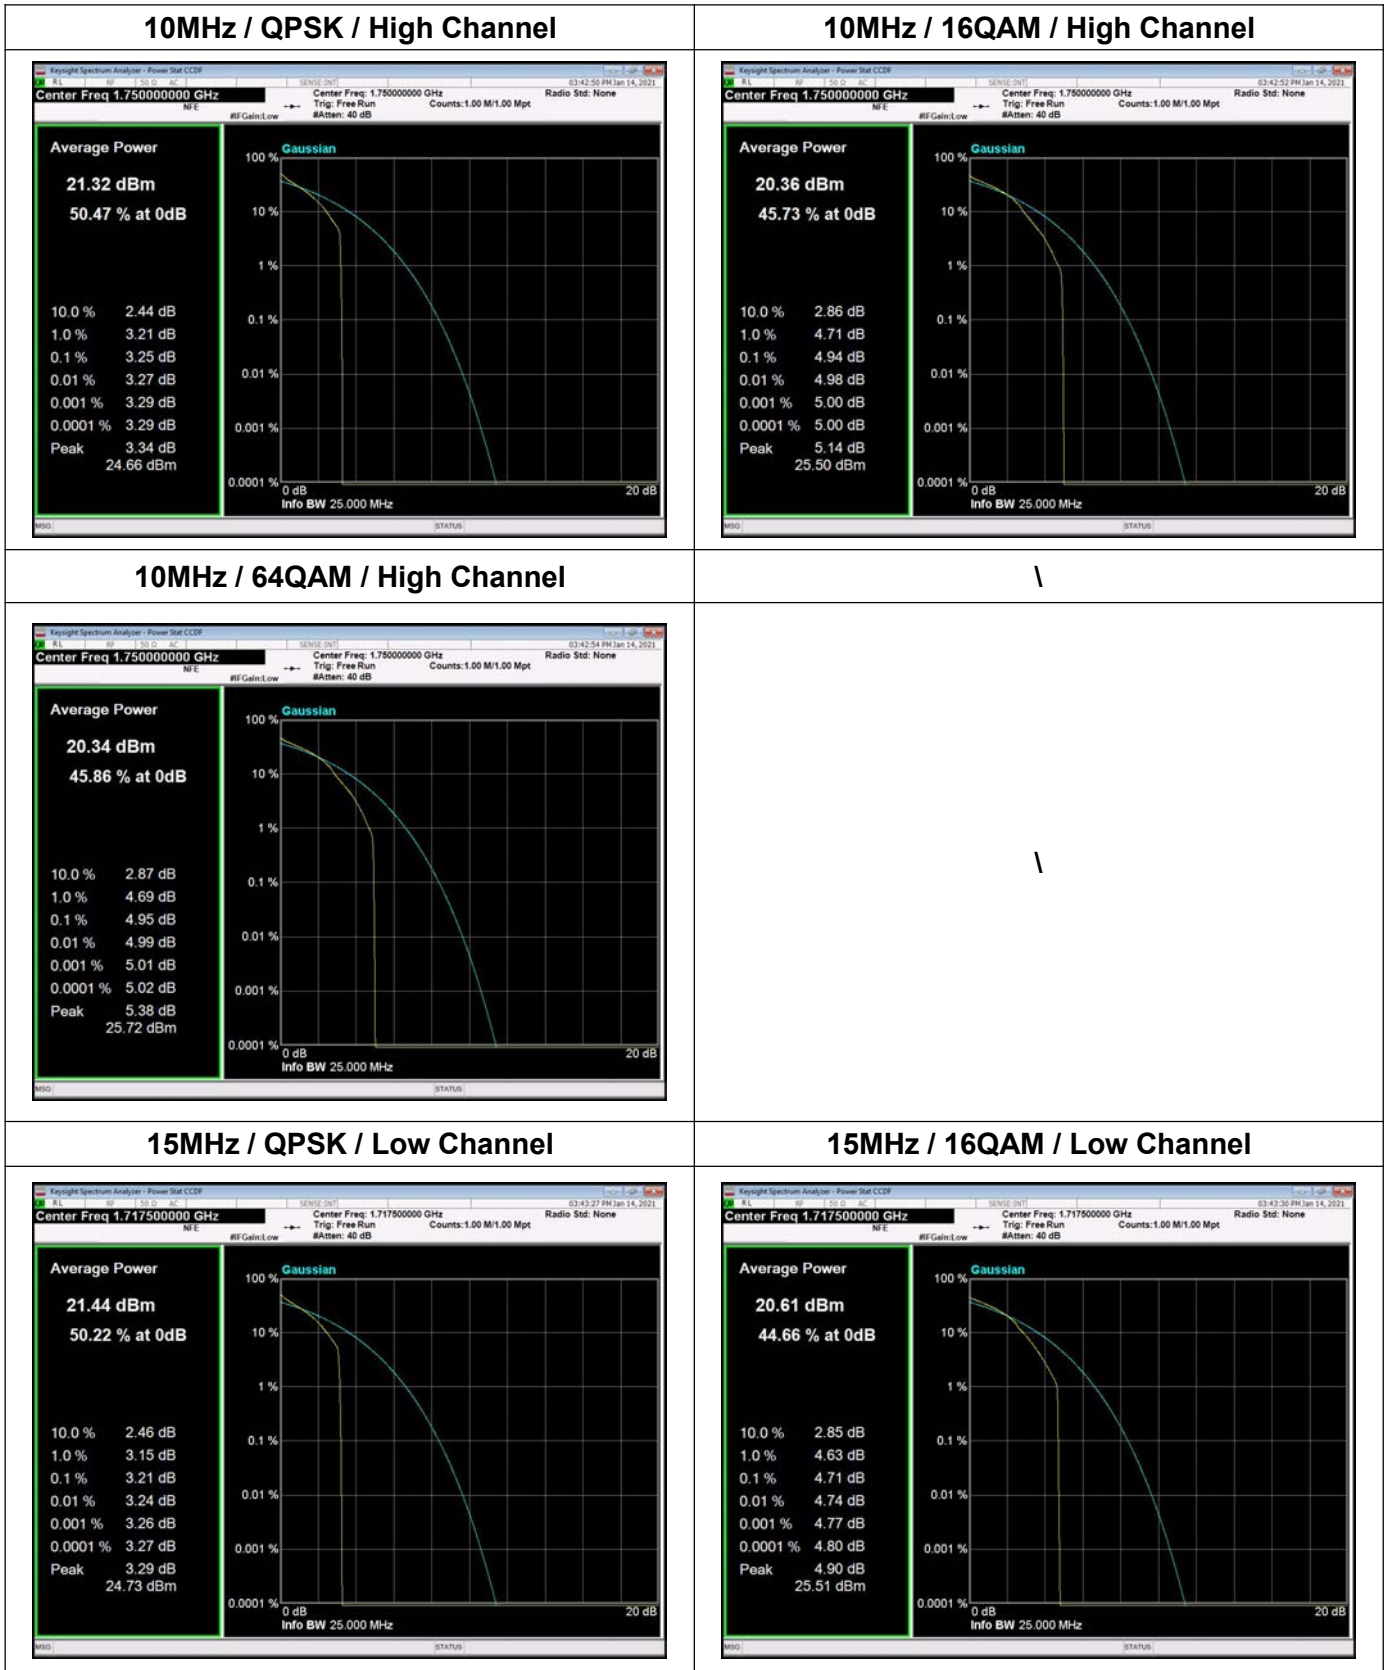

10MHz / QPSK / Low Channel

10MHz / 16QAM / Low Channel

10MHz / 64QAM / Low Channel

10MHz / QPSK / Middle Channel

10MHz / 16QAM / Middle Channel

10MHz / 64QAM / Middle Channel

15MHz / 64QAM / High Channel

\

20MHz / 64QAM / High Channel

LTE Band 5 _ Peak-to-Average Ratio

1.4MHz / QPSK / Low Channel

1.4MHz / 16QAM / Low Channel

1.4MHz / 64QAM / Low Channel

1.4MHz / QPSK / Middle Channel

1.4MHz / 16QAM / Middle Channel