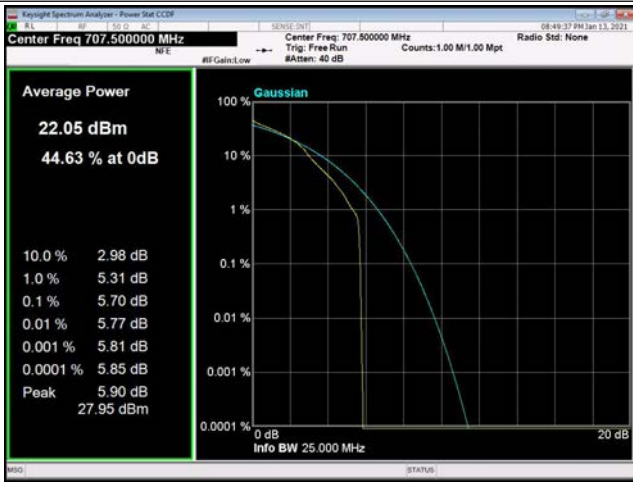

5MHz / 64QAM / Middle Channel

5MHz / QPSK / High Channel

5MHz / 16QAM / High Channel

5MHz / 64QAM / High Channel

10MHz / QPSK / Low Channel

10MHz / 16QAM / Low Channel

10MHz / 64QAM / Low Channel

10MHz / QPSK / Middle Channel

10MHz / 16QAM / Middle Channel

10MHz / 64QAM / Middle Channel

10MHz / QPSK / High Channel

10MHz / 16QAM / High Channel

10MHz / 64QAM / High Channel

LTE Band 13 _ Peak-to-Average Ratio

5MHz / QPSK / Low Channel