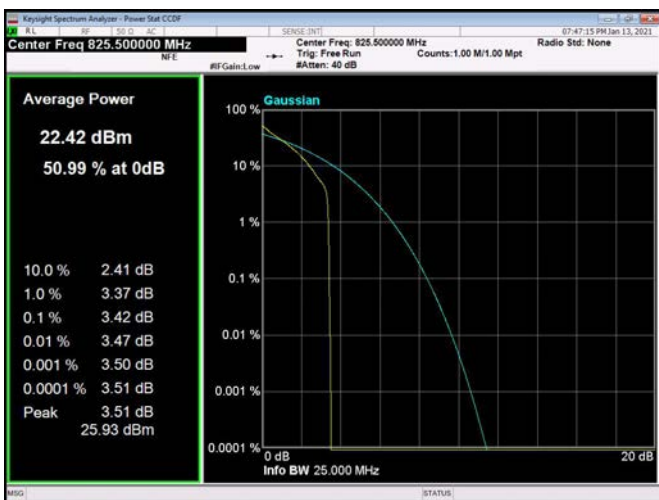

20MHz / 64QAM / High Channel

LTE Band 5 _ Peak-to-Average Ratio

1.4MHz / QPSK / Low Channel

1.4MHz / 16QAM / Low Channel

1.4MHz / 64QAM / Low Channel

1.4MHz / QPSK / Middle Channel

1.4MHz / 16QAM / Middle Channel

1.4MHz / 64QAM / Middle Channel

1.4MHz / QPSK / High Channel

1.4MHz / 16QAM / High Channel

1.4MHz / 64QAM / High Channel

3MHz / QPSK / Low Channel

3MHz / 16QAM / Low Channel

3MHz / 64QAM / Low Channel

3MHz / QPSK / Middle Channel