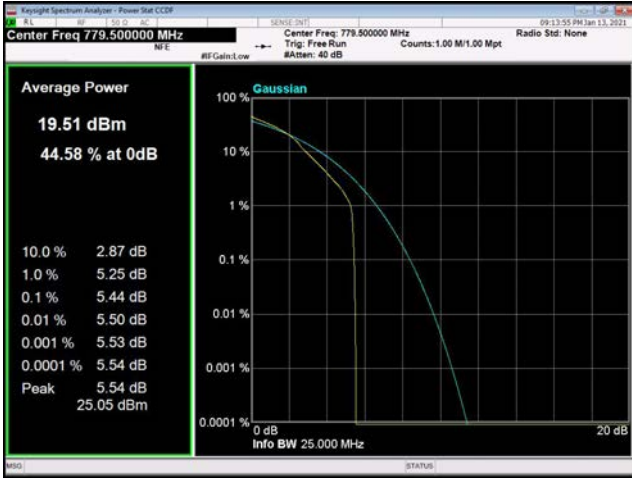

5MHz / 64QAM / Low Channel