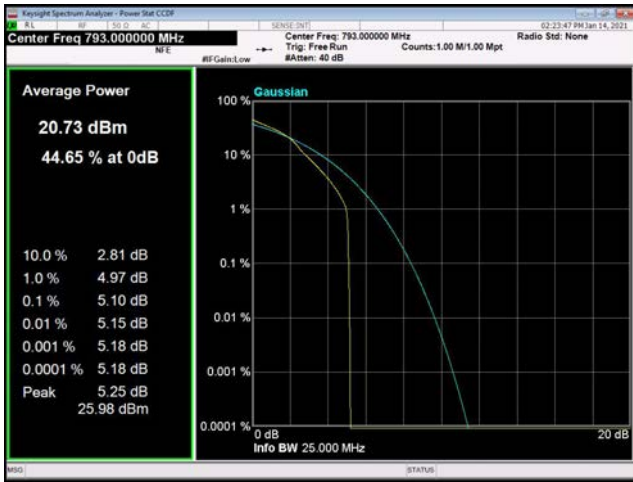

10MHz / 16QAM / Middle Channel