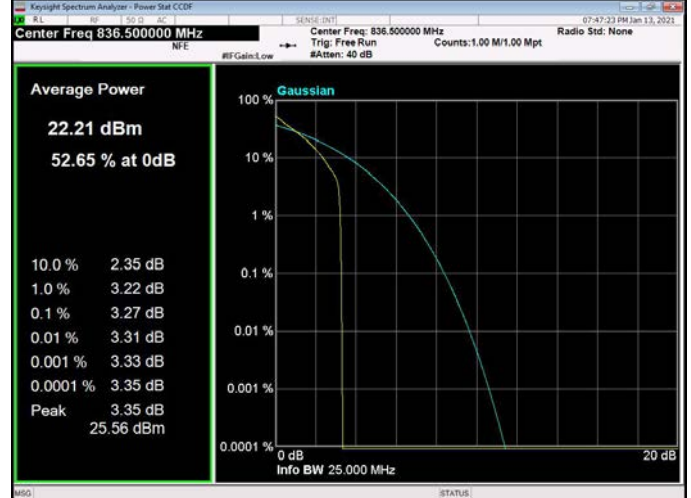

20MHz / 64QAM / High Channel

LTE Band 5 _ Peak-to-Average Ratio

1.4MHz / QPSK / Low Channel

1.4MHz / 16QAM / Low Channel

1.4MHz / 64QAM / Low Channel

1.4MHz / QPSK / Middle Channel

1.4MHz / 16QAM / Middle Channel

1.4MHz / 64QAM / Middle Channel

1.4MHz / QPSK / High Channel

1.4MHz / 16QAM / High Channel

1.4MHz / 64QAM / High Channel

3MHz / QPSK / Low Channel

3MHz / 16QAM / Low Channel

3MHz / 64QAM / Low Channel

3MHz / QPSK / Middle Channel