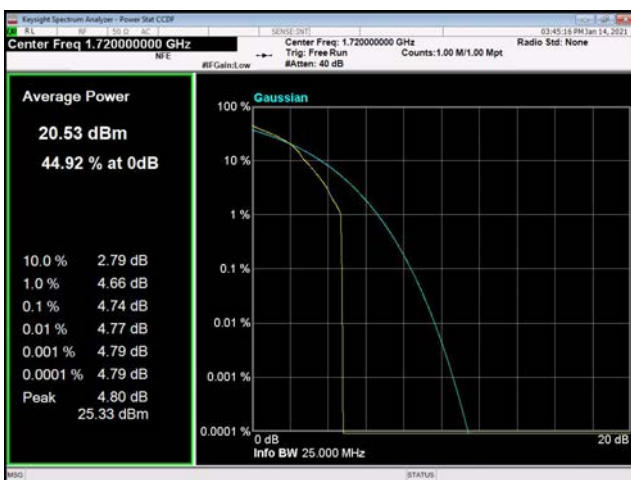

20MHz / 64QAM / Low Channel

20MHz / QPSK / Middle Channel