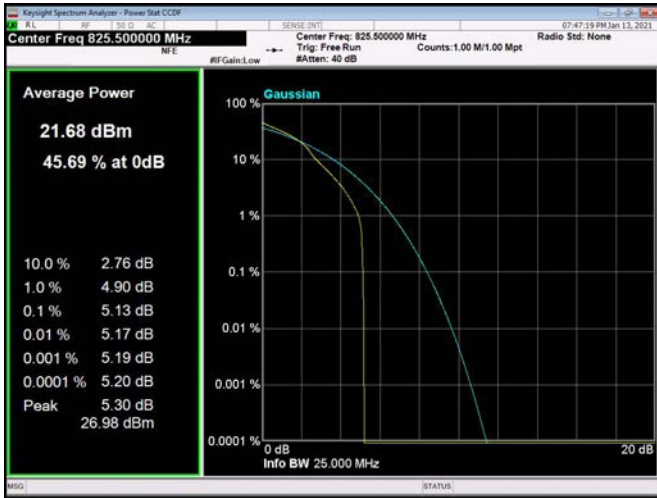

3MHz / 64QAM / Low Channel