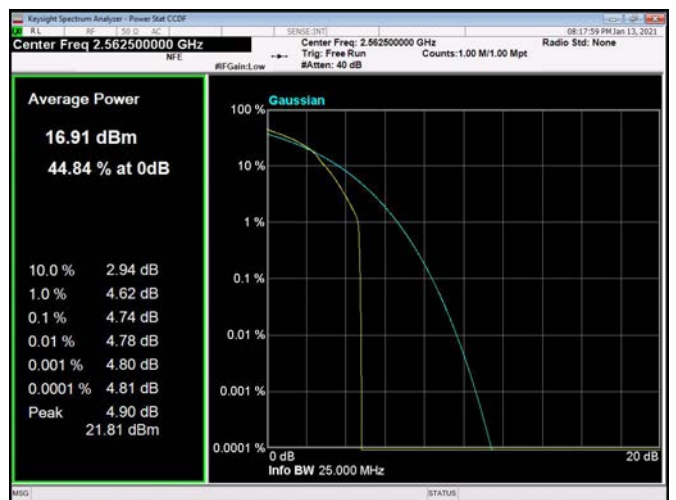

15MHz / 16QAM / High Channel