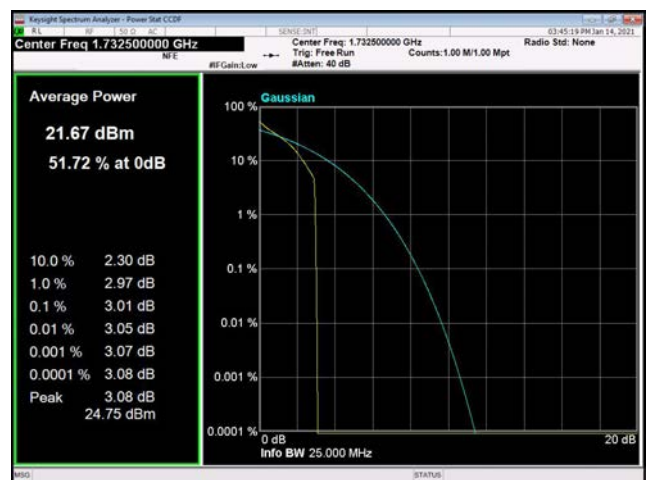

20MHz / 64QAM / Low Channel

20MHz / QPSK / Middle Channel