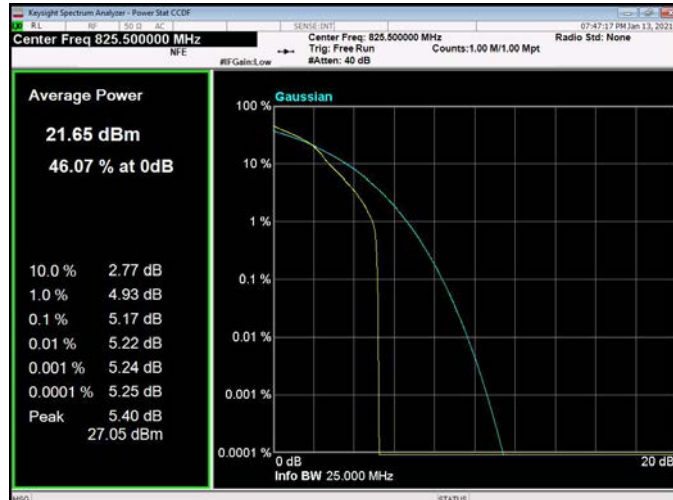

3MHz / 16QAM / Low Channel