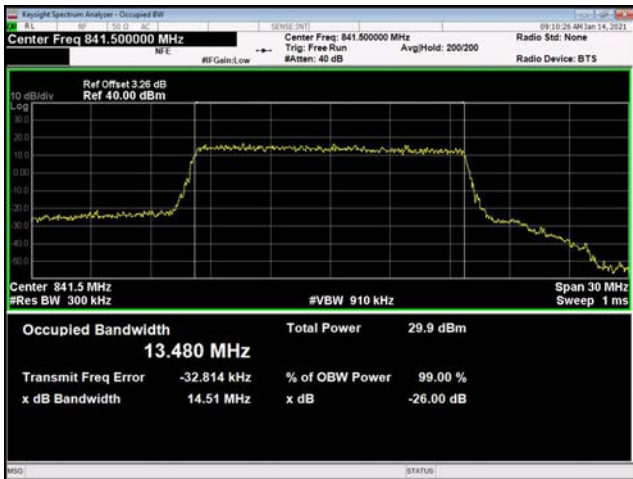

15MHz / 64QAM / Low Channel

15MHz / QPSK / Middle Channel

15MHz / 16QAM / Middle Channel

15MHz / 64QAM / Middle Channel

15MHz / QPSK / High Channel

15MHz / 16QAM / High Channel

15MHz / 64QAM / High Channel

\

\

LTE Band38 _ 99% Bandwidth & 26dB Bandwidth

5MHz / QPSK / Low Channel

5MHz / 16QAM / Low Channel

5MHz / 64QAM / Low Channel

5MHz / QPSK / Middle Channel

5MHz / 16QAM / Middle Channel

5MHz / 64QAM / Middle Channel