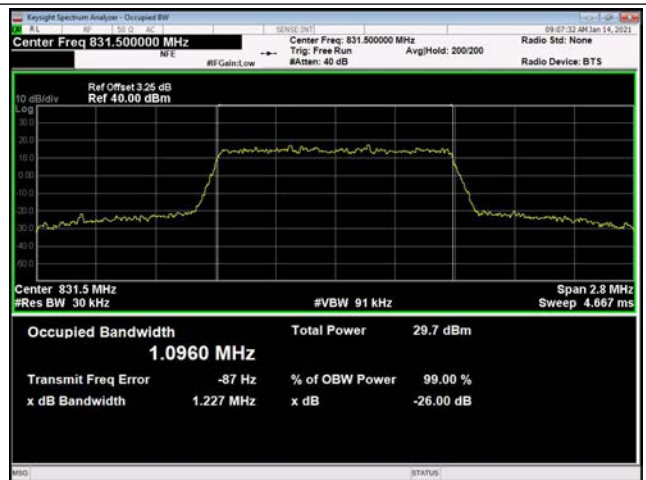

LTE Band 26 _ 99% Bandwidth & 26dB Bandwidth

1.4MHz / QPSK / Low Channel

1.4MHz / 16QAM / Low Channel

1.4MHz / 64QAM / Low Channel

1.4MHz / QPSK / Middle Channel

1.4MHz / 16QAM / Middle Channel

1.4MHz / 64QAM / Middle Channel