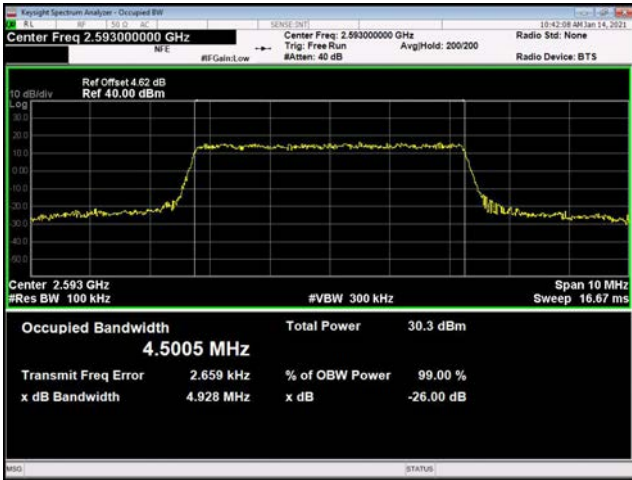

20MHz / 64QAM / High Channel

LTE Band 41 _ 99% Bandwidth & 26dB Bandwidth

5MHz / QPSK / Low Channel

5MHz / 16QAM / Low Channel

5MHz / 64QAM / Low Channel

5MHz / QPSK / Middle Channel

5MHz / 16QAM / Middle Channel