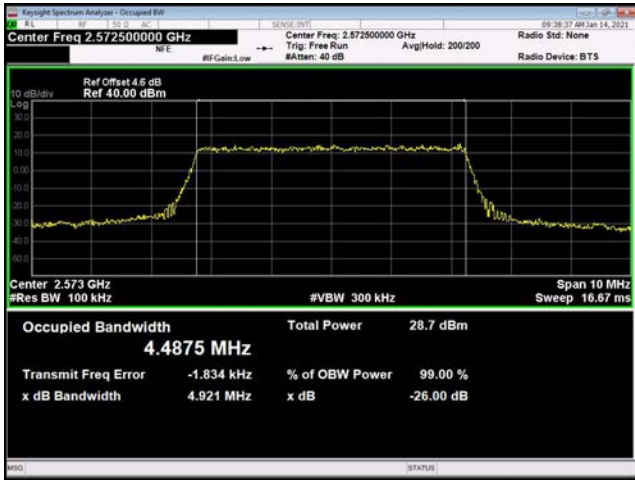

15MHz / 64QAM / Low Channel

15MHz / QPSK / Middle Channel

15MHz / 16QAM / Middle Channel

15MHz / 64QAM / Middle Channel

15MHz / QPSK / High Channel

15MHz / 16QAM / High Channel

15MHz / 64QAM / High Channel

\

\

LTE Band38 _ 99% Bandwidth & 26dB Bandwidth

5MHz / QPSK / Low Channel

5MHz / 16QAM / Low Channel

5MHz / 64QAM / Low Channel

5MHz / QPSK / Middle Channel

5MHz / 16QAM / Middle Channel

5MHz / 64QAM / Middle Channel