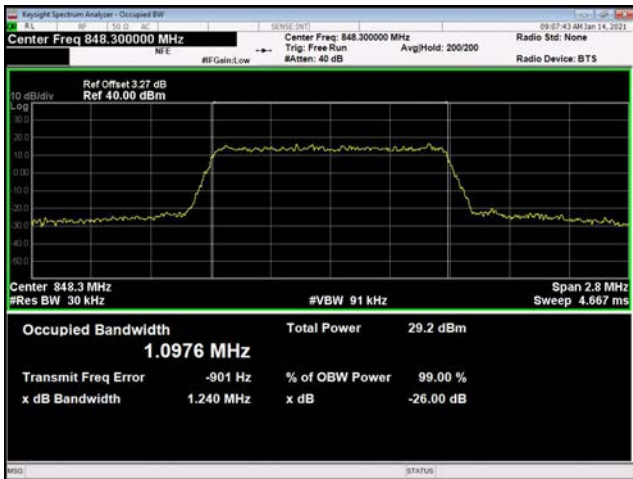

1.4MHz / QPSK / High Channel