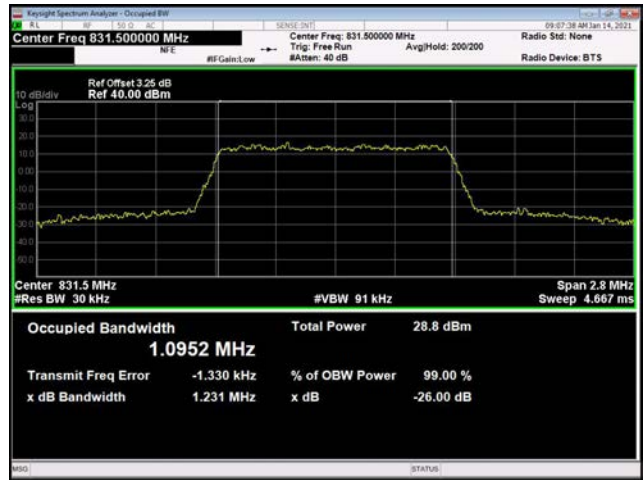

LTE Band 26 _ 99% Bandwidth & 26dB Bandwidth

1.4MHz / QPSK / Low Channel

1.4MHz / 16QAM / Low Channel

1.4MHz / 64QAM / Low Channel

1.4MHz / QPSK / Middle Channel

1.4MHz / 16QAM / Middle Channel

1.4MHz / 64QAM / Middle Channel