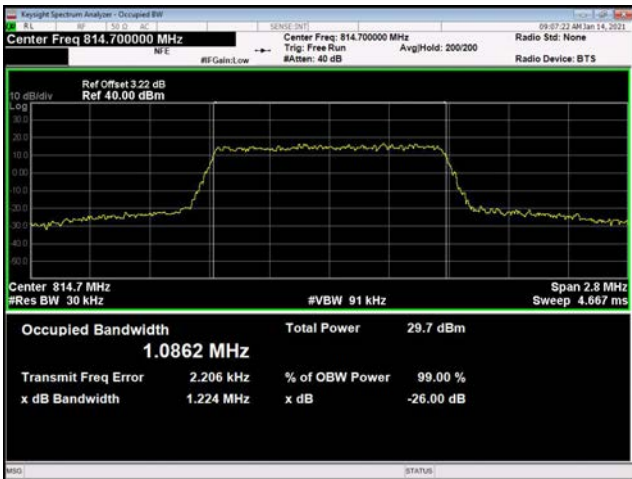

20MHz / 16QAM / Low Channel

20MHz / 64QAM / Low Channel

20MHz / QPSK / Middle Channel

20MHz / 16QAM / Middle Channel

20MHz / 64QAM / Middle Channel

20MHz / QPSK / High Channel

20MHz / 16QAM / High Channel

20MHz / 64QAM / High Channel

LTE Band 26 _ 99% Bandwidth & 26dB Bandwidth

1.4MHz / QPSK / Low Channel

1.4MHz / 16QAM / Low Channel

1.4MHz / 64QAM / Low Channel

1.4MHz / QPSK / Middle Channel

1.4MHz / 16QAM / Middle Channel

1.4MHz / 64QAM / Middle Channel