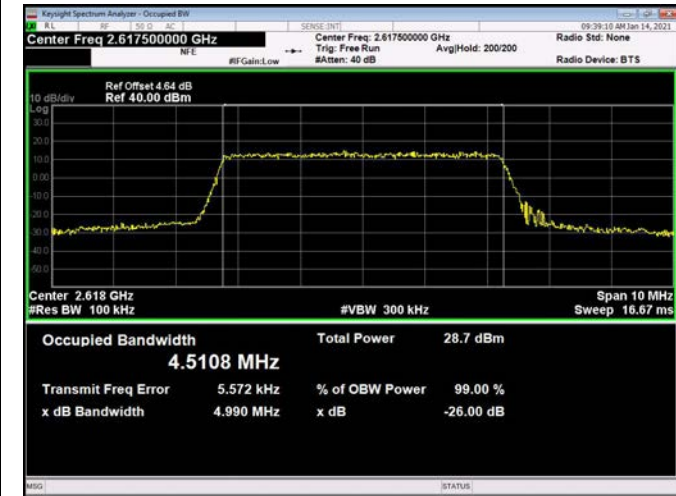

5MHz / QPSK / High Channel