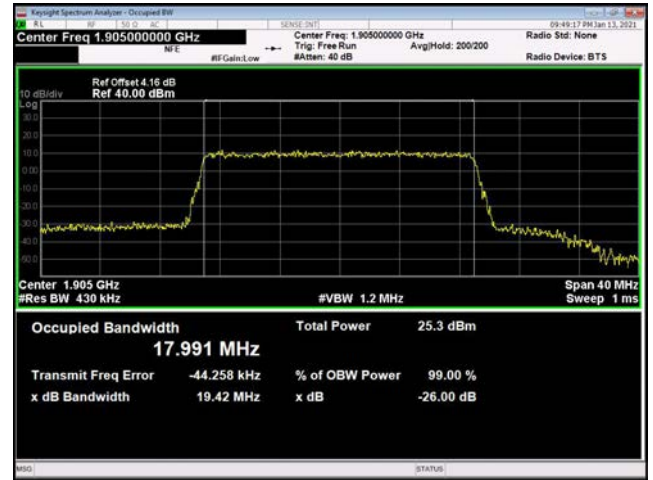

LTE Band 26 _ 99% Bandwidth & 26dB Bandwidth

1.4MHz / QPSK / Low Channel

1.4MHz / 16QAM / Low Channel

1.4MHz / 64QAM / Low Channel

1.4MHz / QPSK / Middle Channel

1.4MHz / 16QAM / Middle Channel

1.4MHz / 64QAM / Middle Channel