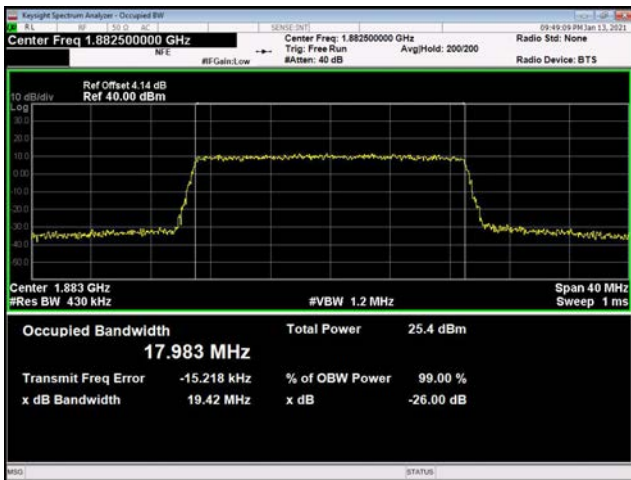

20MHz / 64QAM / Middle Channel