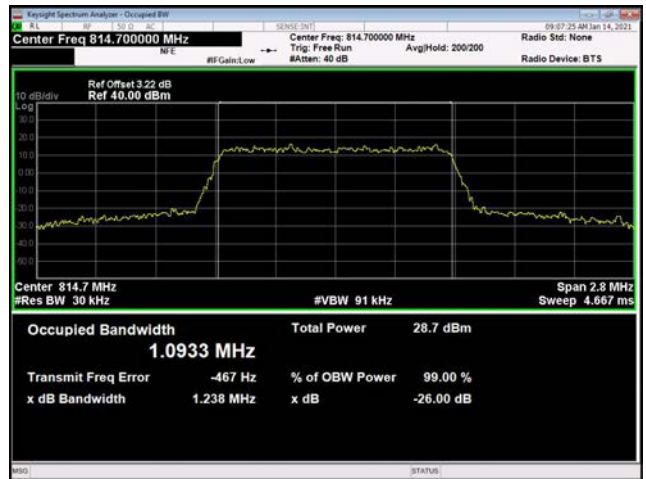

20MHz / 16QAM / Low Channel

20MHz / 64QAM / Low Channel

20MHz / QPSK / Middle Channel

20MHz / 16QAM / Middle Channel

20MHz / 64QAM / Middle Channel

20MHz / QPSK / High Channel

20MHz / 16QAM / High Channel

20MHz / 64QAM / High Channel

LTE Band 26 _ 99% Bandwidth & 26dB Bandwidth

1.4MHz / QPSK / Low Channel

1.4MHz / 16QAM / Low Channel

1.4MHz / 64QAM / Low Channel

1.4MHz / QPSK / Middle Channel

1.4MHz / 16QAM / Middle Channel

1.4MHz / 64QAM / Middle Channel