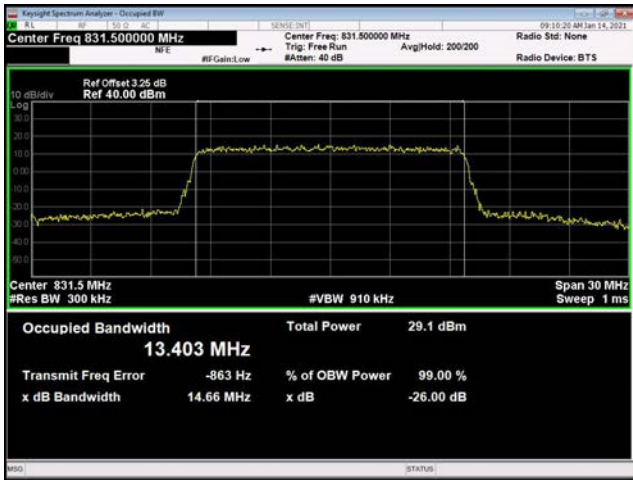

15MHz / 64QAM / Low Channel

15MHz / QPSK / Middle Channel

15MHz / 16QAM / Middle Channel

15MHz / 64QAM / Middle Channel

15MHz / QPSK / High Channel

15MHz / 16QAM / High Channel

15MHz / 64QAM / High Channel

\

\

LTE Band38 _ 99% Bandwidth & 26dB Bandwidth

5MHz / QPSK / Low Channel

5MHz / 16QAM / Low Channel

5MHz / 64QAM / Low Channel

5MHz / QPSK / Middle Channel

5MHz / 16QAM / Middle Channel

5MHz / 64QAM / Middle Channel