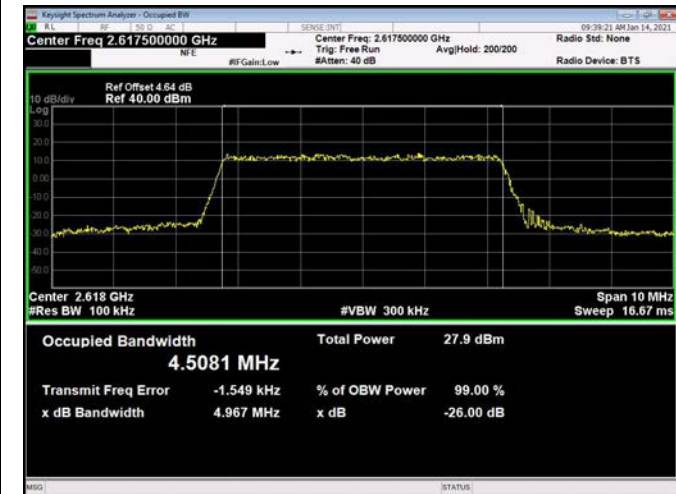

5MHz / 64QAM / High Channel