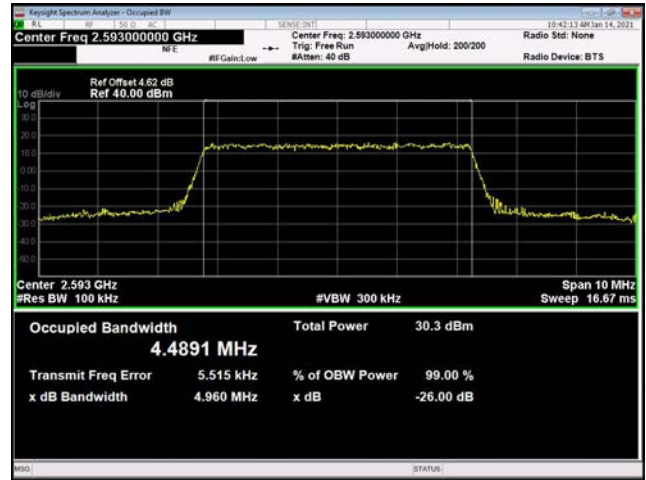

5MHz / 64QAM / Middle Channel