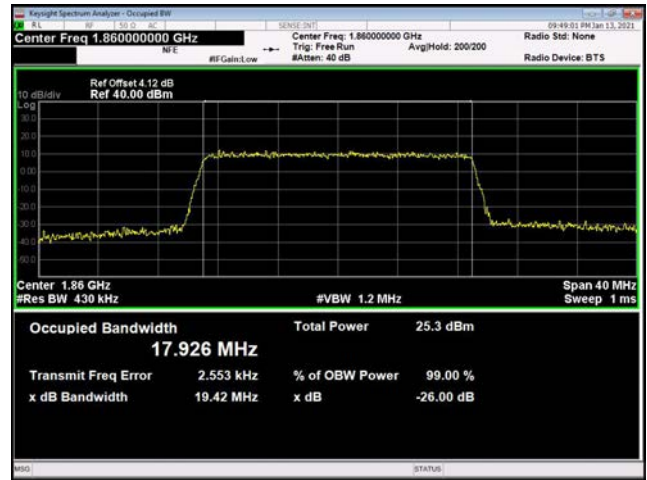

20MHz / 64QAM / Low Channel