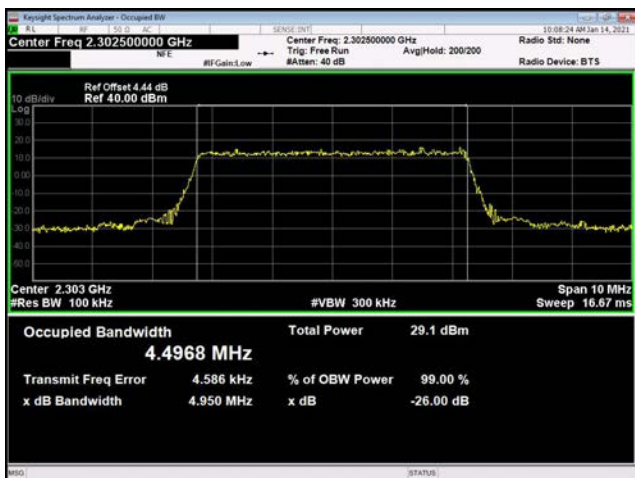

20MHz / 64QAM / High Channel

\

\

LTE Band 40 _ 99% Bandwidth & 26dB Bandwidth

5MHz / QPSK / Low Channel

5MHz / 16QAM / Low Channel

5MHz / 64QAM / Low Channel

5MHz / QPSK / Middle Channel