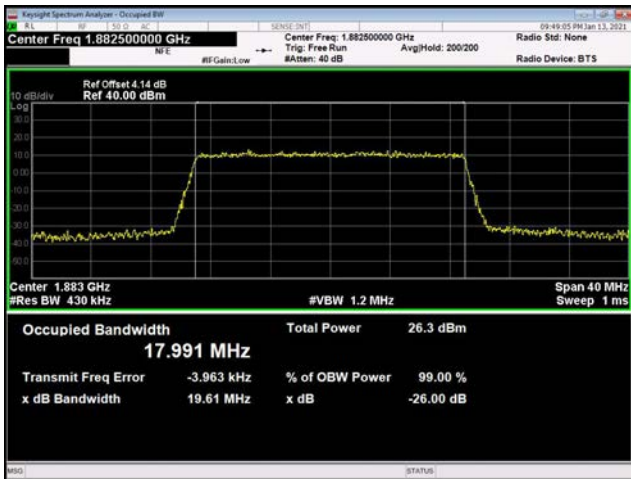

20MHz / QPSK / Middle Channel