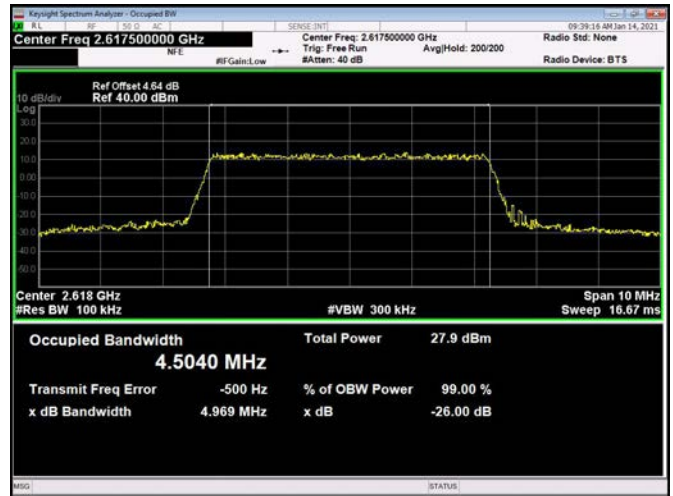

5MHz / 16QAM / High Channel