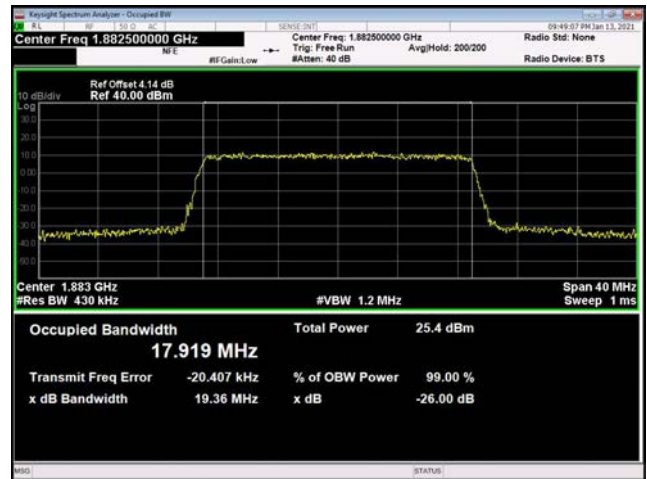

20MHz / 16QAM / Low Channel

20MHz / 64QAM / Low Channel

20MHz / QPSK / Middle Channel

20MHz / 16QAM / Middle Channel

20MHz / 64QAM / Middle Channel

20MHz / QPSK / High Channel

20MHz / 16QAM / High Channel

20MHz / 64QAM / High Channel

LTE Band 26 _ 99% Bandwidth & 26dB Bandwidth

1.4MHz / QPSK / Low Channel

1.4MHz / 16QAM / Low Channel

1.4MHz / 64QAM / Low Channel

1.4MHz / QPSK / Middle Channel

1.4MHz / 16QAM / Middle Channel

1.4MHz / 64QAM / Middle Channel