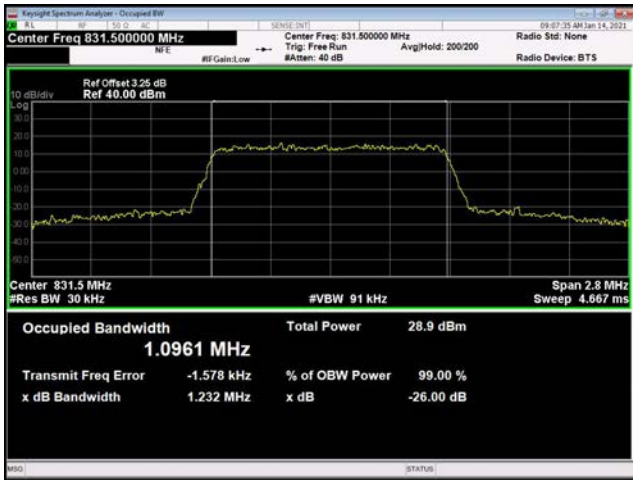

LTE Band 26 _ 99% Bandwidth & 26dB Bandwidth

1.4MHz / QPSK / Low Channel

1.4MHz / 16QAM / Low Channel

1.4MHz / 64QAM / Low Channel

1.4MHz / QPSK / Middle Channel

1.4MHz / 16QAM / Middle Channel

1.4MHz / 64QAM / Middle Channel