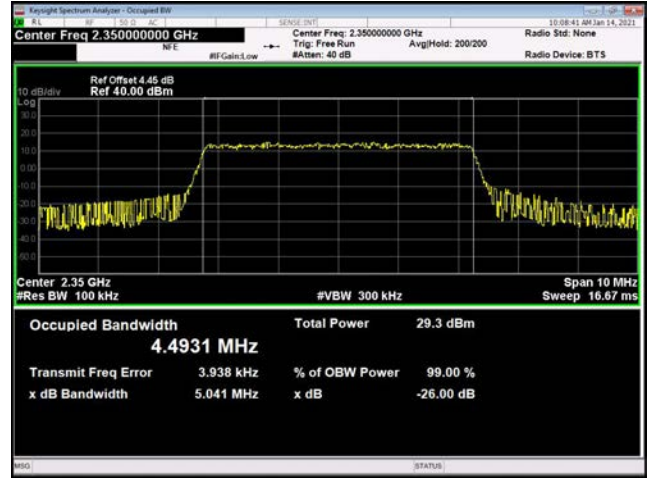

20MHz / 64QAM / High Channel

\

\

LTE Band 40 _ 99% Bandwidth & 26dB Bandwidth

5MHz / QPSK / Low Channel

5MHz / 16QAM / Low Channel

5MHz / 64QAM / Low Channel

5MHz / QPSK / Middle Channel