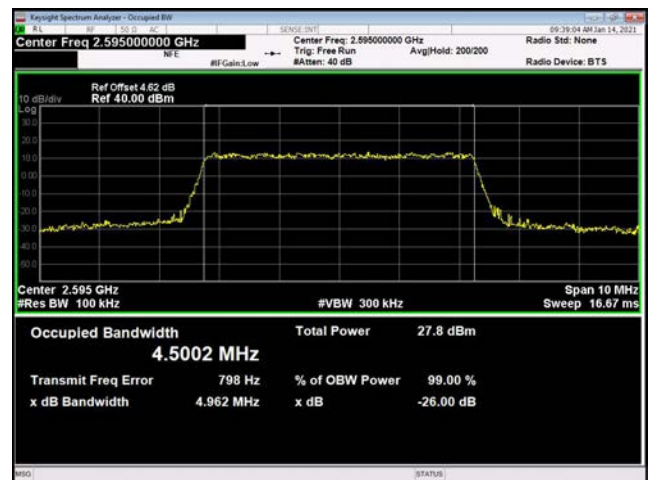

\

LTE Band38 _ 99% Bandwidth & 26dB Bandwidth

5MHz / QPSK / Low Channel

5MHz / 16QAM / Low Channel

5MHz / 64QAM / Low Channel

5MHz / QPSK / Middle Channel

5MHz / 16QAM / Middle Channel

5MHz / 64QAM / Middle Channel