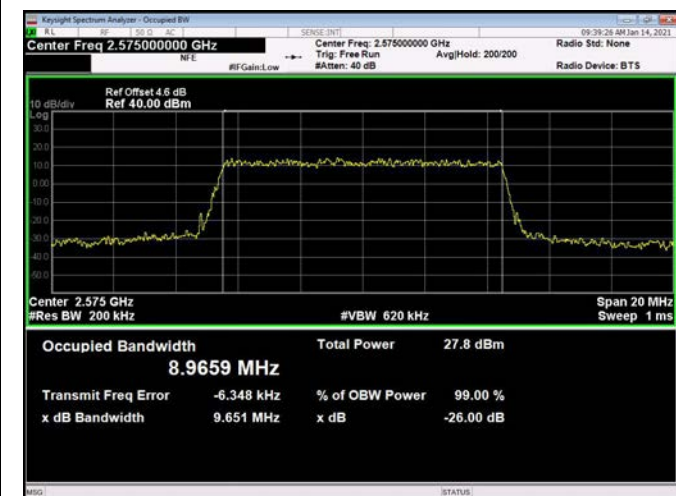

\

LTE Band38 _ 99% Bandwidth & 26dB Bandwidth

5MHz / QPSK / Low Channel

5MHz / 16QAM / Low Channel

5MHz / 64QAM / Low Channel

5MHz / QPSK / Middle Channel

5MHz / 16QAM / Middle Channel

5MHz / 64QAM / Middle Channel

5MHz / QPSK / High Channel

5MHz / 16QAM / High Channel

5MHz / 64QAM / High Channel

5MHz / 16QAM / Low Channel

10MHz / QPSK / Low Channel

10MHz / 16QAM / Low Channel

10MHz / 64QAM / Low Channel

10MHz / QPSK / Middle Channel