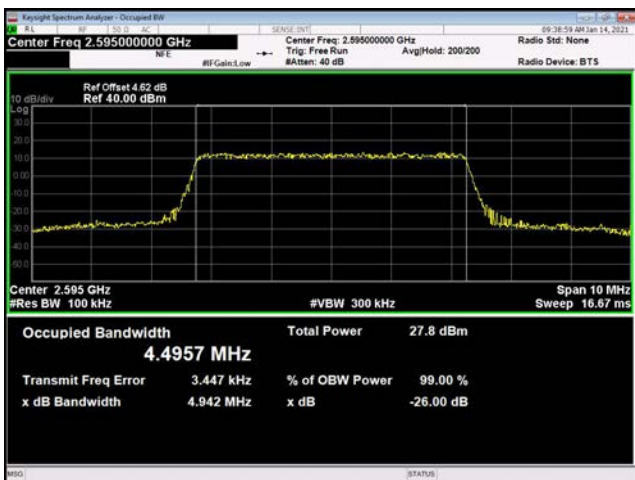

\

LTE Band38 _ 99% Bandwidth & 26dB Bandwidth

5MHz / QPSK / Low Channel

5MHz / 16QAM / Low Channel

5MHz / 64QAM / Low Channel

5MHz / QPSK / Middle Channel

5MHz / 16QAM / Middle Channel

5MHz / 64QAM / Middle Channel