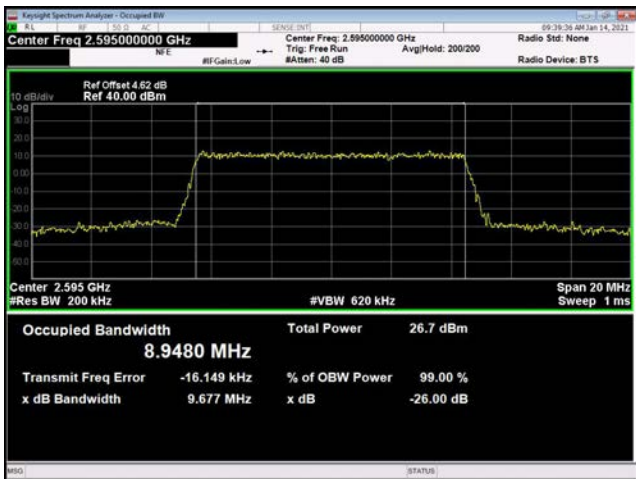

10MHz / 16QAM / Middle Channel