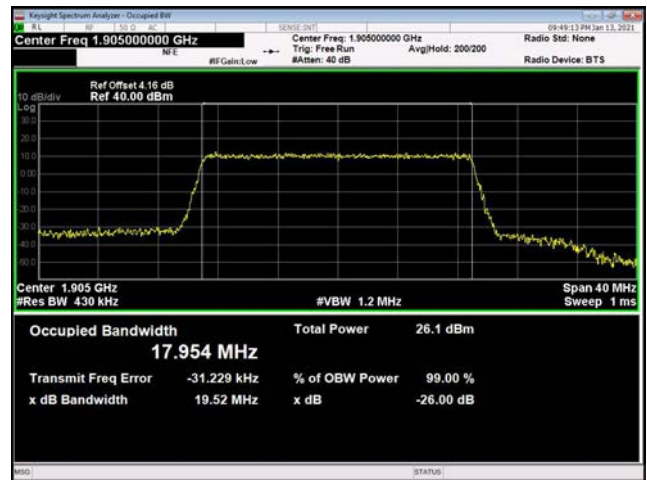

20MHz / QPSK / High Channel