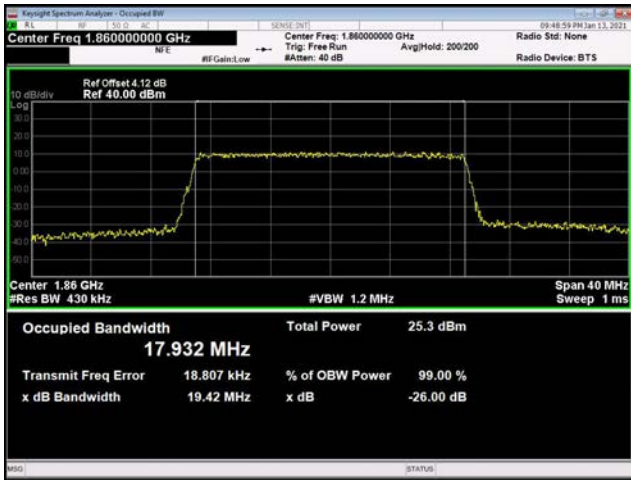

20MHz / 16QAM / Low Channel