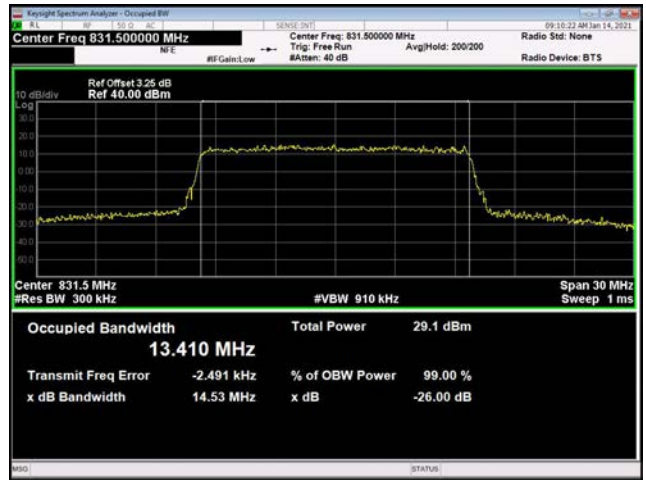

15MHz / 64QAM / Low Channel

15MHz / QPSK / Middle Channel

15MHz / 16QAM / Middle Channel

15MHz / 64QAM / Middle Channel

15MHz / QPSK / High Channel

15MHz / 16QAM / High Channel

15MHz / 64QAM / High Channel

\

\

LTE Band38 _ 99% Bandwidth & 26dB Bandwidth

5MHz / QPSK / Low Channel

5MHz / 16QAM / Low Channel

5MHz / 64QAM / Low Channel

5MHz / QPSK / Middle Channel

5MHz / 16QAM / Middle Channel

5MHz / 64QAM / Middle Channel