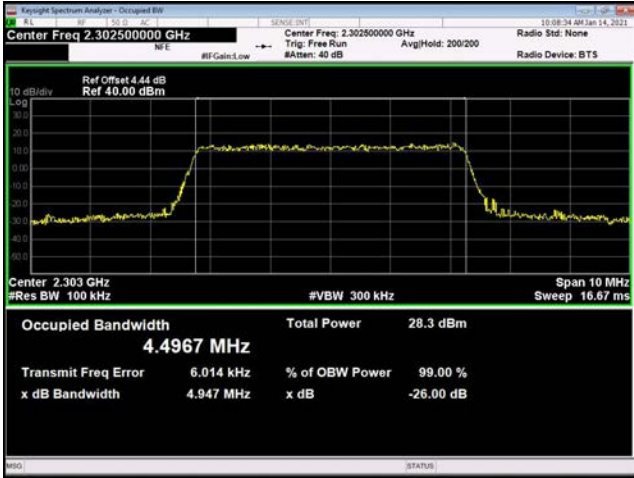

20MHz / 64QAM / High Channel

\

\

LTE Band 40 _ 99% Bandwidth & 26dB Bandwidth

5MHz / QPSK / Low Channel

5MHz / 16QAM / Low Channel

5MHz / 64QAM / Low Channel

5MHz / QPSK / Middle Channel