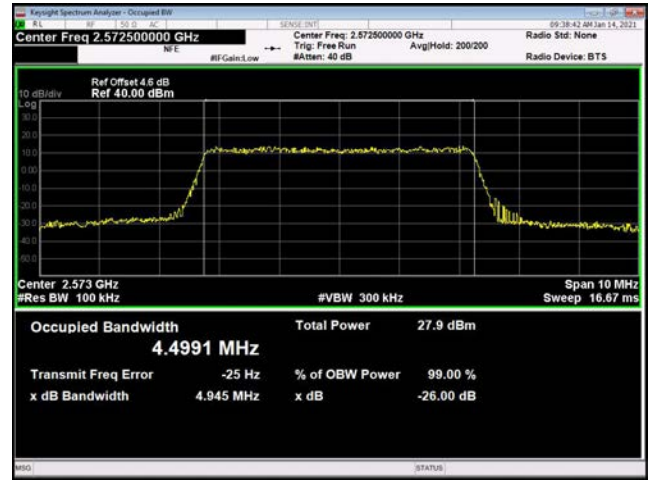

15MHz / 64QAM / Low Channel

15MHz / QPSK / Middle Channel

15MHz / 16QAM / Middle Channel

15MHz / 64QAM / Middle Channel

15MHz / QPSK / High Channel

15MHz / 16QAM / High Channel

15MHz / 64QAM / High Channel

\

\

LTE Band38 _ 99% Bandwidth & 26dB Bandwidth

5MHz / QPSK / Low Channel

5MHz / 16QAM / Low Channel

5MHz / 64QAM / Low Channel

5MHz / QPSK / Middle Channel

5MHz / 16QAM / Middle Channel

5MHz / 64QAM / Middle Channel