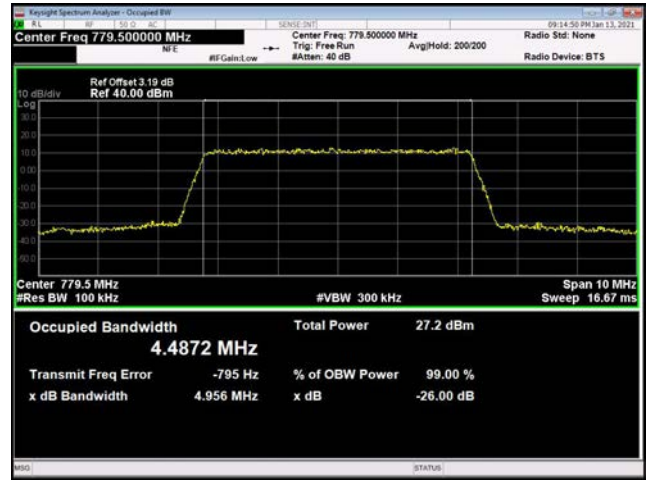

10MHz / 64QAM / High Channel

\

\

LTE Band 13 _ 99% Bandwidth & 26dB Bandwidth

5MHz / QPSK / Low Channel

5MHz / 16QAM / Low Channel

5MHz / 64QAM / Low Channel

5MHz / QPSK / Middle Channel