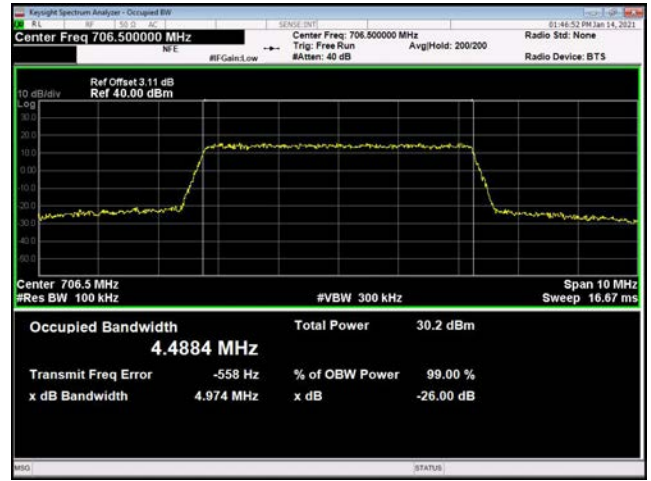

5MHz / 16QAM / Low Channel