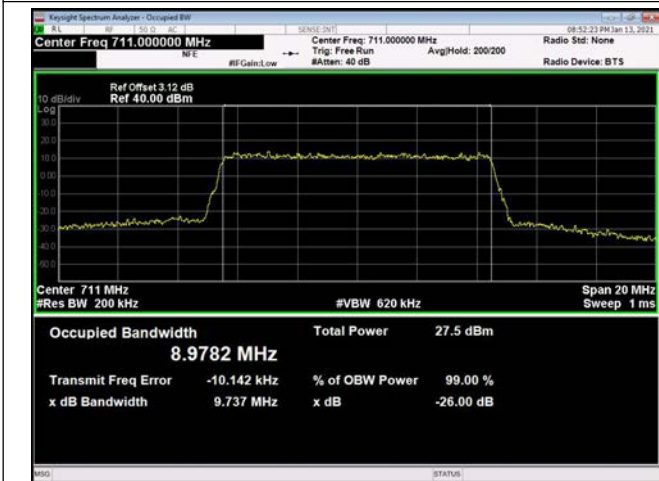

10MHz / QPSK / Low Channel

10MHz / 16QAM / Low Channel

10MHz / 64QAM / Low Channel

10MHz / QPSK / Middle Channel

10MHz / 16QAM / Middle Channel

10MHz / 64QAM / Middle Channel

10MHz / QPSK / High Channel

10MHz / 16QAM / High Channel

10MHz / 64QAM / High Channel

\

\

LTE Band 13 _ 99% Bandwidth & 26dB Bandwidth

5MHz / QPSK / Low Channel

5MHz / 16QAM / Low Channel

5MHz / 64QAM / Low Channel

5MHz / QPSK / Middle Channel