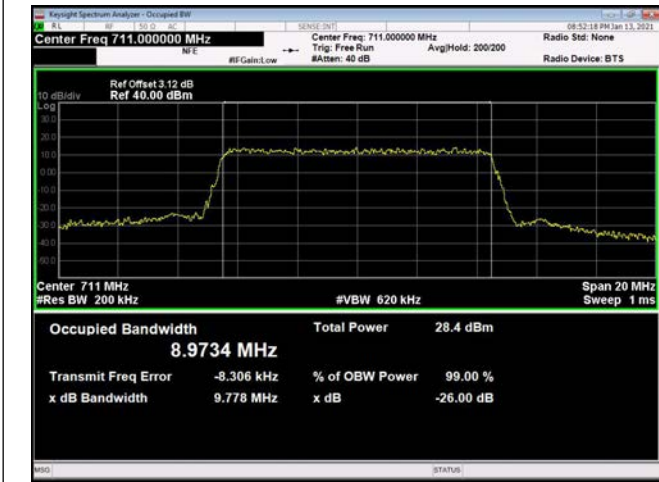

10MHz / QPSK / High Channel