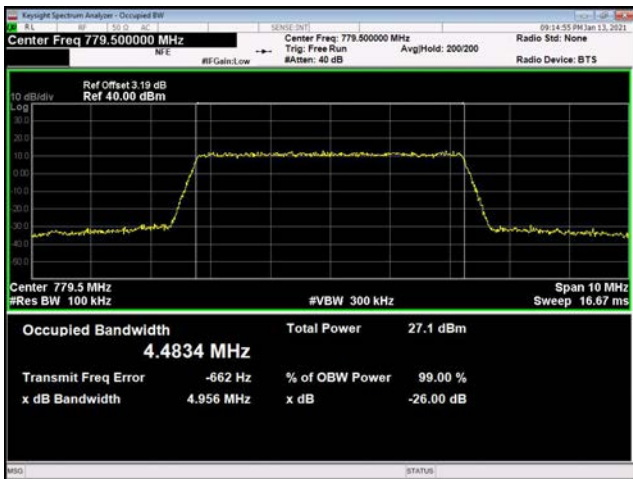

10MHz / 64QAM / High Channel

\

\

LTE Band 13 _ 99% Bandwidth & 26dB Bandwidth

5MHz / QPSK / Low Channel

5MHz / 16QAM / Low Channel

5MHz / 64QAM / Low Channel

5MHz / QPSK / Middle Channel