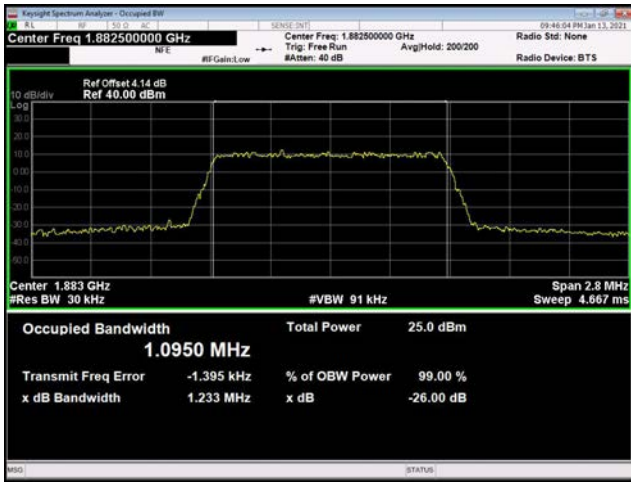

1.4MHz / 16QAM / Middle Channel