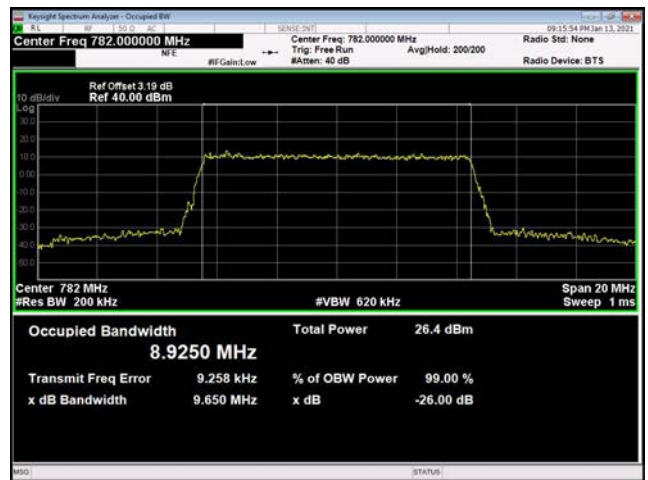

LTE Band 14 _ 99% Bandwidth & 26dB Bandwidth

5MHz / QPSK / Low Channel

5MHz / 16QAM / Low Channel

5MHz / 64QAM / Low Channel

5MHz / QPSK / Middle Channel

5MHz / 16QAM / Middle Channel

5MHz / 64QAM / Middle Channel