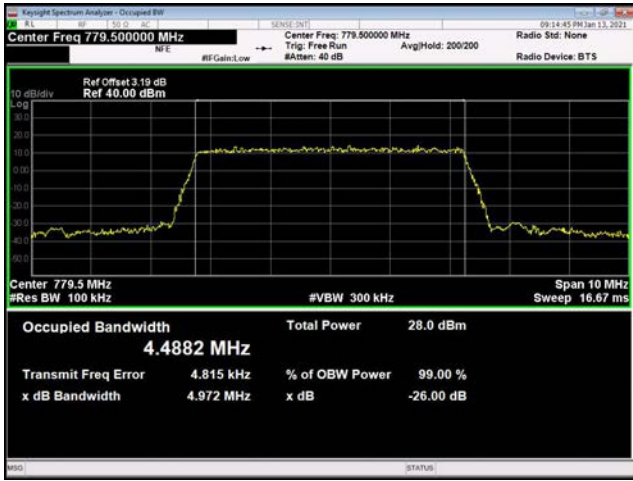

10MHz / 64QAM / High Channel

\

\

LTE Band 13 _ 99% Bandwidth & 26dB Bandwidth

5MHz / QPSK / Low Channel

5MHz / 16QAM / Low Channel

5MHz / 64QAM / Low Channel

5MHz / QPSK / Middle Channel