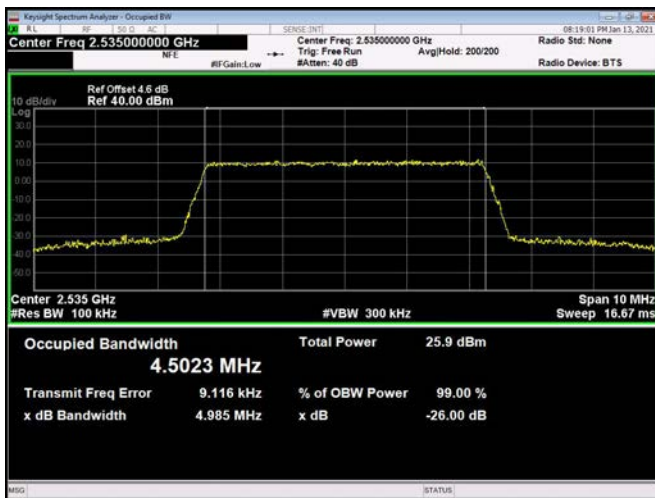

LTE Band 7 _ 99% Bandwidth & 26dB Bandwidth

5MHz / QPSK / Low Channel

5MHz / 16QAM / Low Channel

5MHz / 64QAM / Low Channel

5MHz / QPSK / Middle Channel

5MHz / 16QAM / Middle Channel

5MHz / 64QAM / Middle Channel