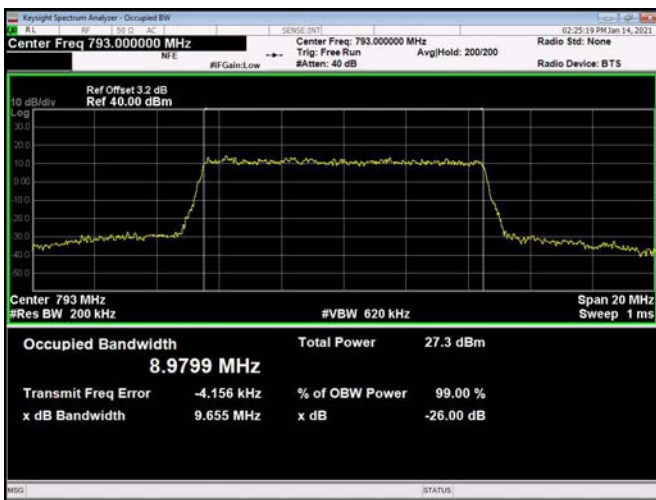

LTE Band 14 _ 99% Bandwidth & 26dB Bandwidth

5MHz / QPSK / Low Channel

5MHz / 16QAM / Low Channel

5MHz / 64QAM / Low Channel

5MHz / QPSK / Middle Channel

5MHz / 16QAM / Middle Channel

5MHz / 64QAM / Middle Channel

5MHz / QPSK / High Channel

5MHz / 16QAM / High Channel

5MHz / 64QAM / High Channel

10MHz / QPSK / Middle Channel

10MHz / 16QAM / Middle Channel

10MHz / 64QAM / Middle Channel

LTE Band 17_ 99% Bandwidth & 26dB Bandwidth