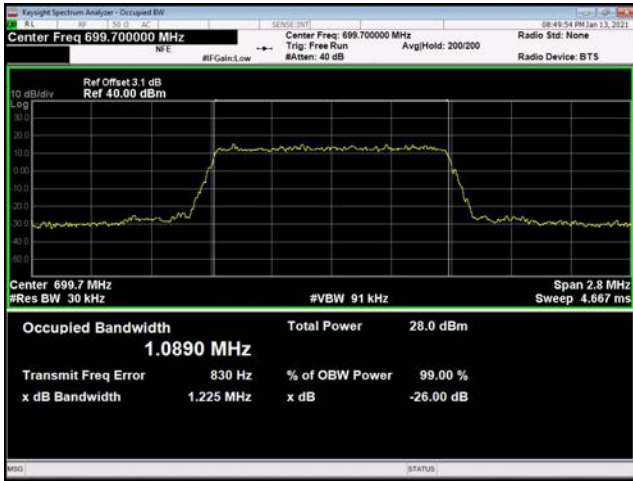

20MHz / 64QAM / High Channel

\

\

LTE Band 12_ 99% Bandwidth & 26dB Bandwidth

1.4MHz / QPSK / Low Channel

1.4MHz / 16QAM / Low Channel

1.4MHz / 64QAM / Low Channel

1.4MHz / QPSK / Middle Channel