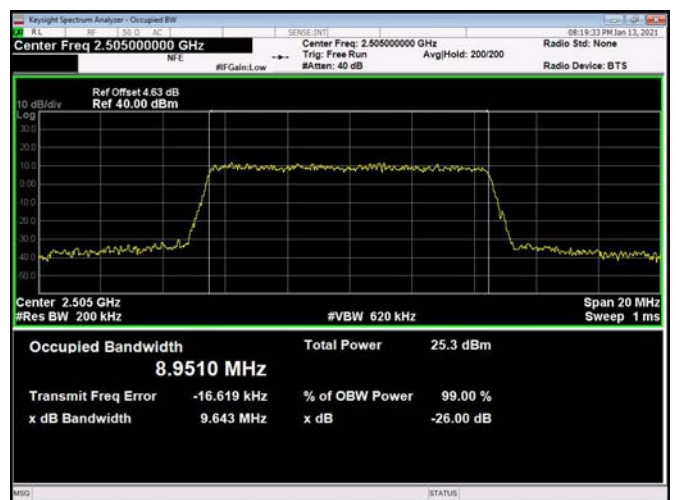

10MHz / 16QAM / Low Channel