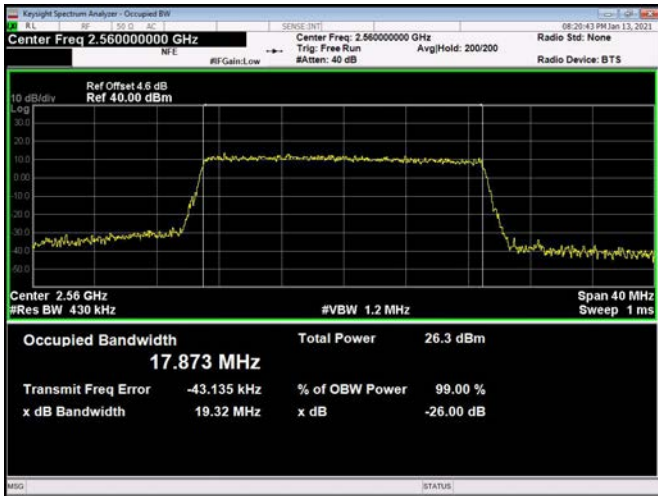

20MHz / QPSK / High Channel