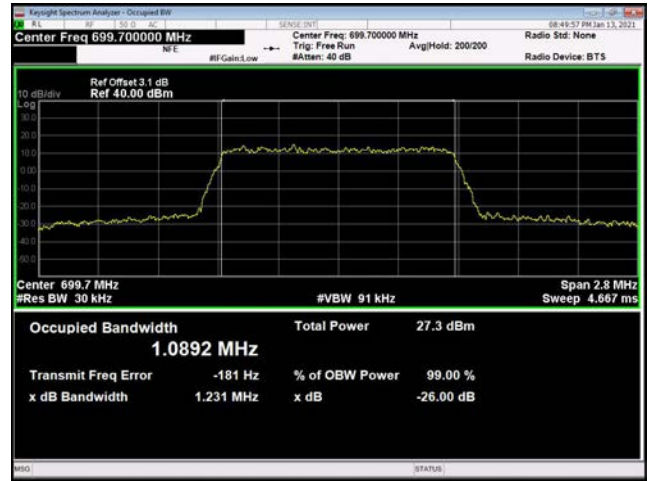

20MHz / 64QAM / High Channel

\

\

LTE Band 12_ 99% Bandwidth & 26dB Bandwidth

1.4MHz / QPSK / Low Channel

1.4MHz / 16QAM / Low Channel

1.4MHz / 64QAM / Low Channel

1.4MHz / QPSK / Middle Channel