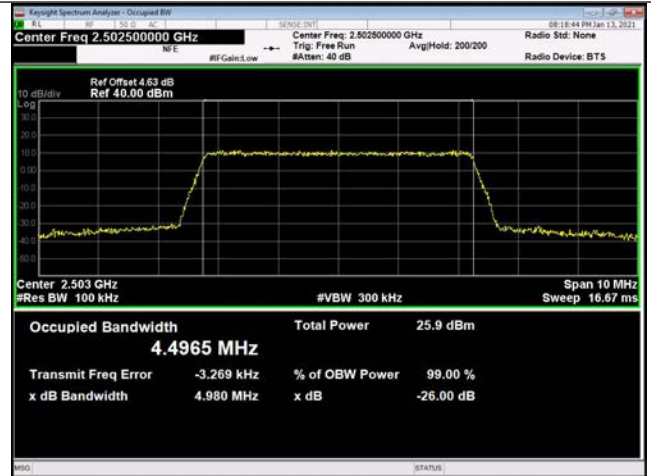

LTE Band 7 _ 99% Bandwidth & 26dB Bandwidth

5MHz / QPSK / Low Channel

5MHz / 16QAM / Low Channel

5MHz / 64QAM / Low Channel

5MHz / QPSK / Middle Channel

5MHz / 16QAM / Middle Channel

5MHz / 64QAM / Middle Channel