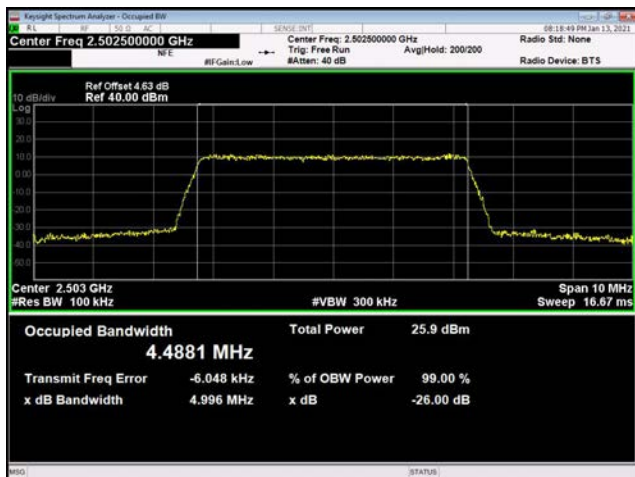

LTE Band 7 _ 99% Bandwidth & 26dB Bandwidth

5MHz / QPSK / Low Channel

5MHz / 16QAM / Low Channel

5MHz / 64QAM / Low Channel

5MHz / QPSK / Middle Channel

5MHz / 16QAM / Middle Channel

5MHz / 64QAM / Middle Channel