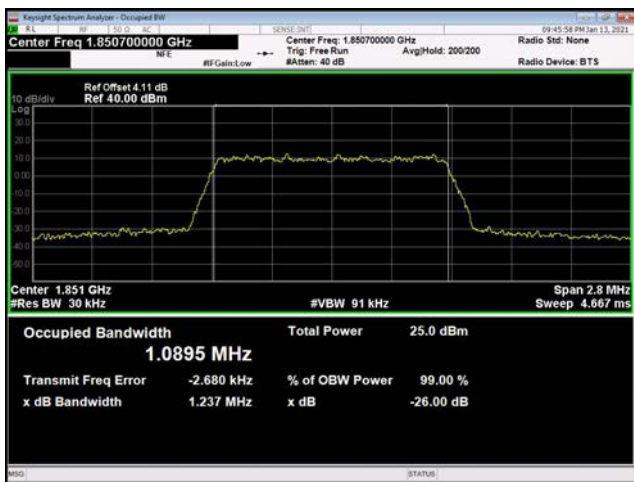

10MHz / 64QAM / High Channel

\

\

LTE Band 25 _ 99% Bandwidth & 26dB Bandwidth

1.4MHz / QPSK / Low Channel

1.4MHz / 16QAM / Low Channel

1.4MHz / 64QAM / Low Channel

1.4MHz / QPSK / Middle Channel