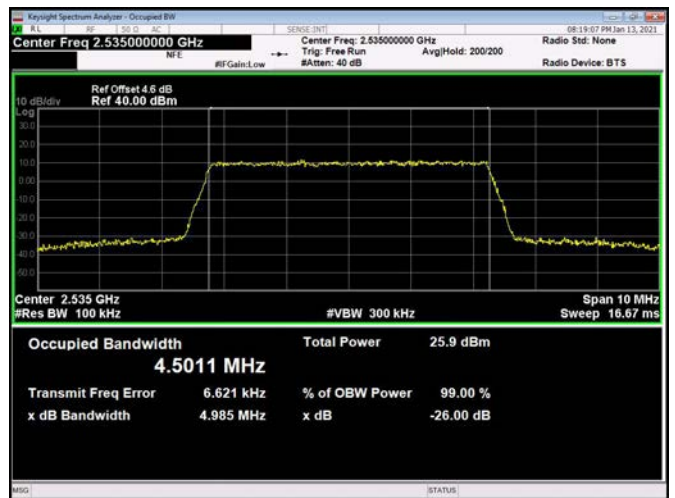

LTE Band 7 _ 99% Bandwidth & 26dB Bandwidth

5MHz / QPSK / Low Channel

5MHz / 16QAM / Low Channel

5MHz / 64QAM / Low Channel

5MHz / QPSK / Middle Channel

5MHz / 16QAM / Middle Channel

5MHz / 64QAM / Middle Channel