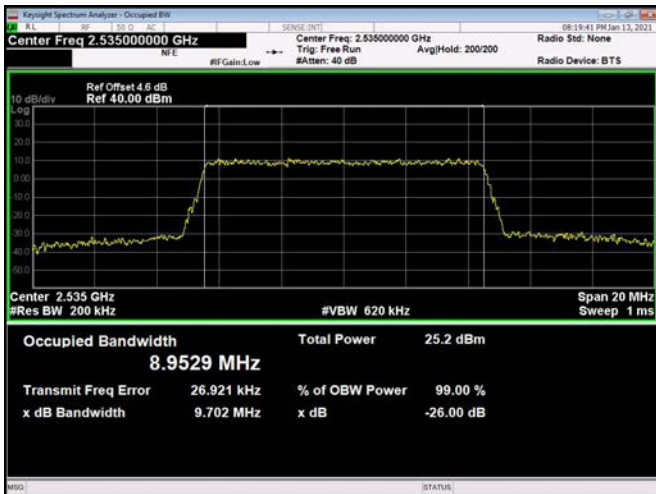

10MHz / 16QAM / Middle Channel