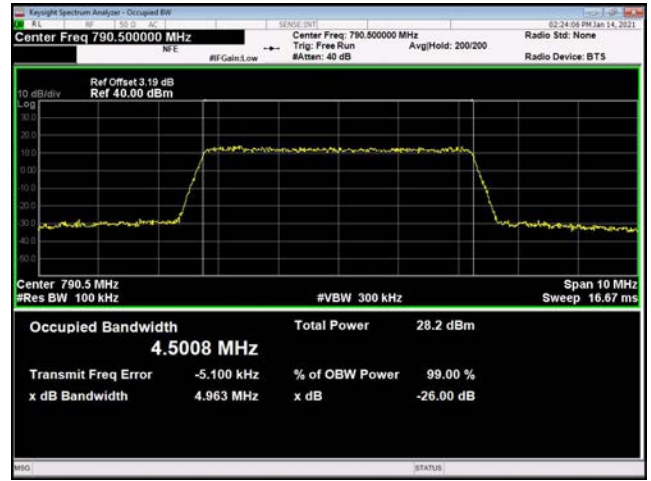

LTE Band 14 _ 99% Bandwidth & 26dB Bandwidth

5MHz / QPSK / Low Channel

5MHz / 16QAM / Low Channel

5MHz / 64QAM / Low Channel

5MHz / QPSK / Middle Channel

5MHz / 16QAM / Middle Channel

5MHz / 64QAM / Middle Channel