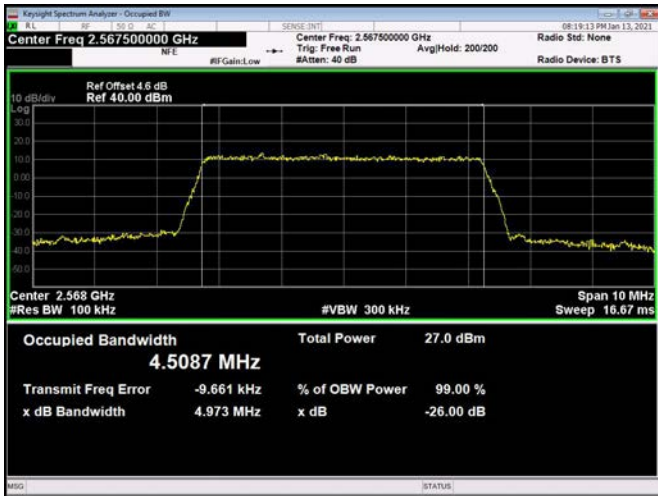

5MHz / QPSK / High Channel