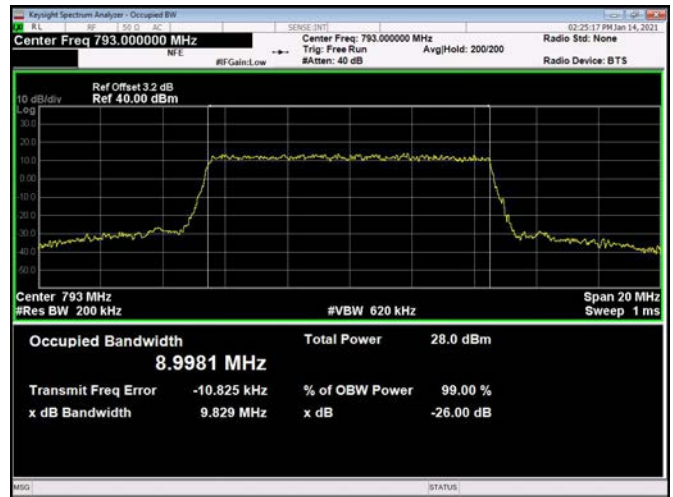

5MHz / QPSK / High Channel

5MHz / 16QAM / High Channel

5MHz / 64QAM / High Channel

10MHz / QPSK / Middle Channel

10MHz / 16QAM / Middle Channel

10MHz / 64QAM / Middle Channel

LTE Band 17_ 99% Bandwidth & 26dB Bandwidth