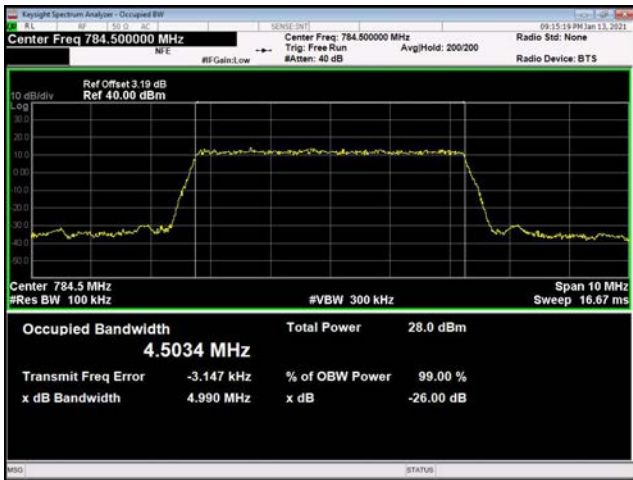

5MHz / QPSK / High Channel