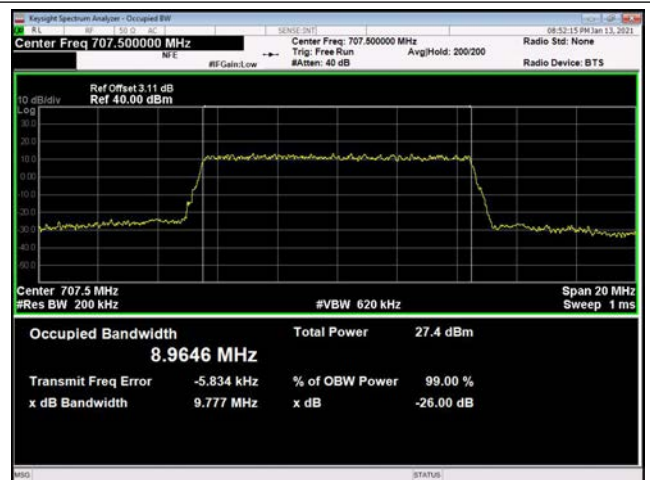

10MHz / QPSK / Low Channel

10MHz / 16QAM / Low Channel

10MHz / 64QAM / Low Channel

10MHz / QPSK / Middle Channel

10MHz / 16QAM / Middle Channel

10MHz / 64QAM / Middle Channel

10MHz / QPSK / High Channel

10MHz / 16QAM / High Channel

10MHz / 64QAM / High Channel

\

\

LTE Band 13 _ 99% Bandwidth & 26dB Bandwidth

5MHz / QPSK / Low Channel

5MHz / 16QAM / Low Channel

5MHz / 64QAM / Low Channel

5MHz / QPSK / Middle Channel