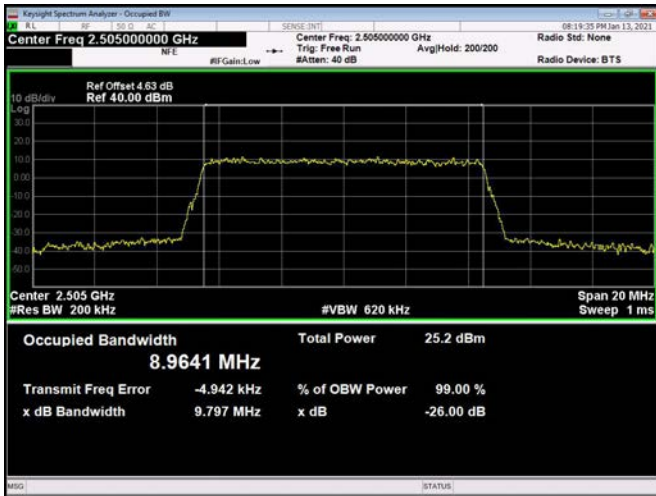

10MHz / 64QAM / Low Channel