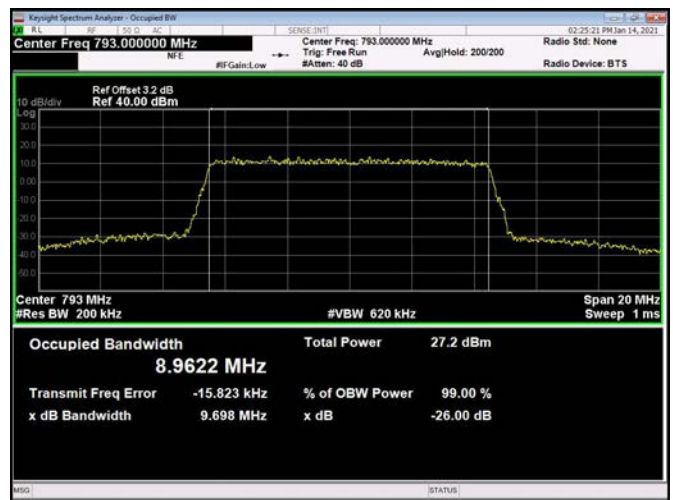

5MHz / QPSK / High Channel

5MHz / 16QAM / High Channel

5MHz / 64QAM / High Channel

10MHz / QPSK / Middle Channel

10MHz / 16QAM / Middle Channel

10MHz / 64QAM / Middle Channel

LTE Band 17_ 99% Bandwidth & 26dB Bandwidth