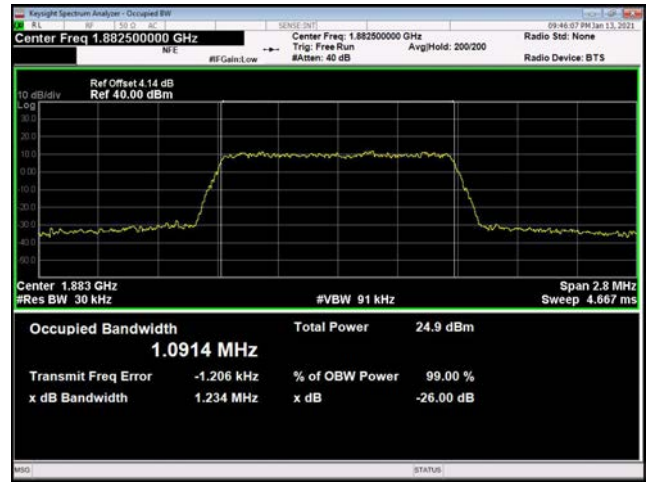

1.4MHz / 64QAM / Middle Channel