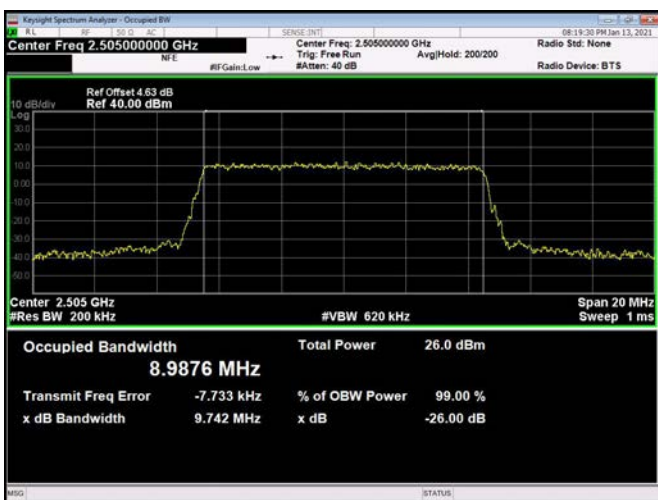

10MHz / QPSK / Low Channel