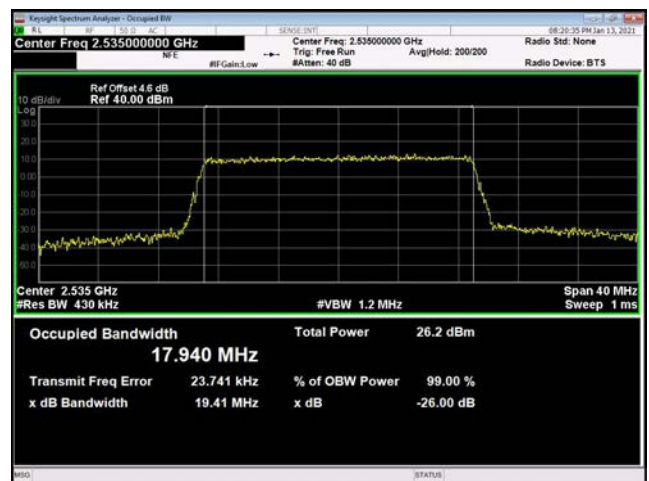

20MHz / QPSK / Middle Channel