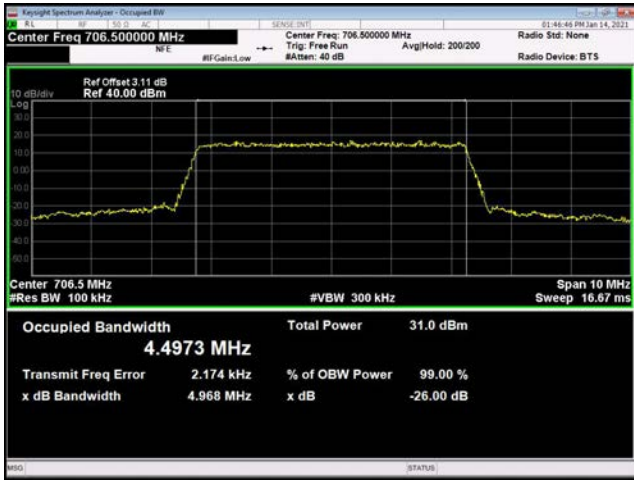

LTE Band 17_ 99% Bandwidth & 26dB Bandwidth

5MHz / QPSK / Low Channel