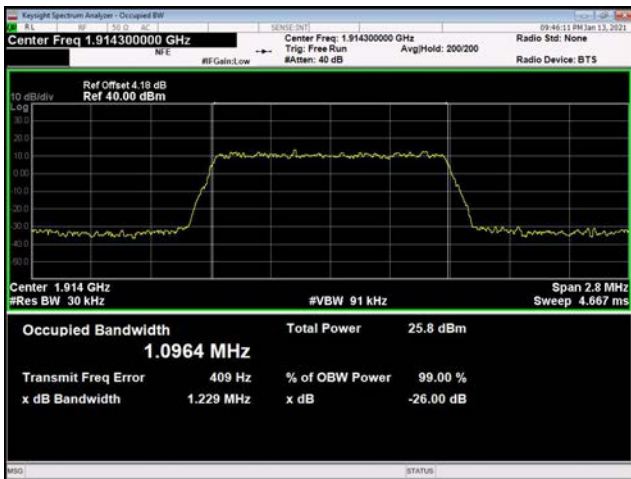

1.4MHz / QPSK / High Channel