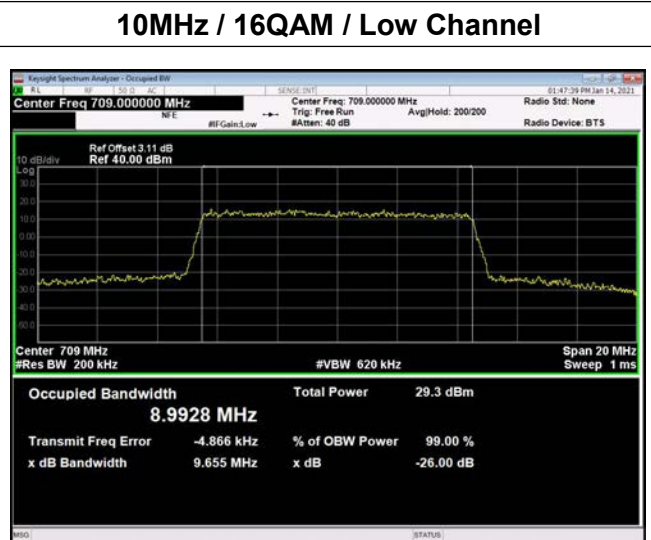

10MHz / QPSK / Low Channel