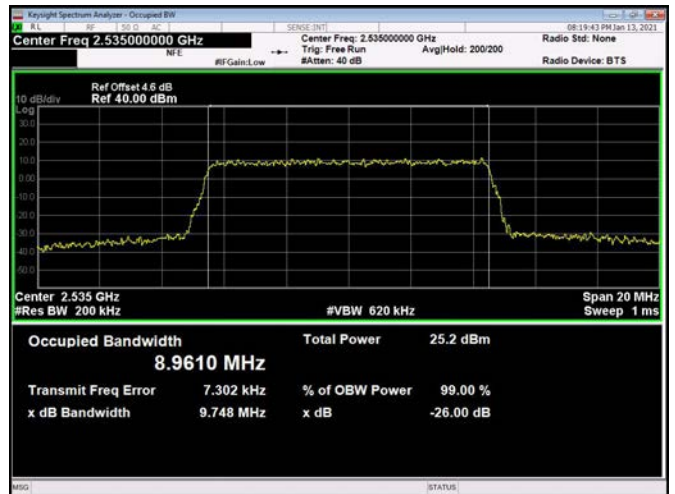

10MHz / 64QAM / Middle Channel