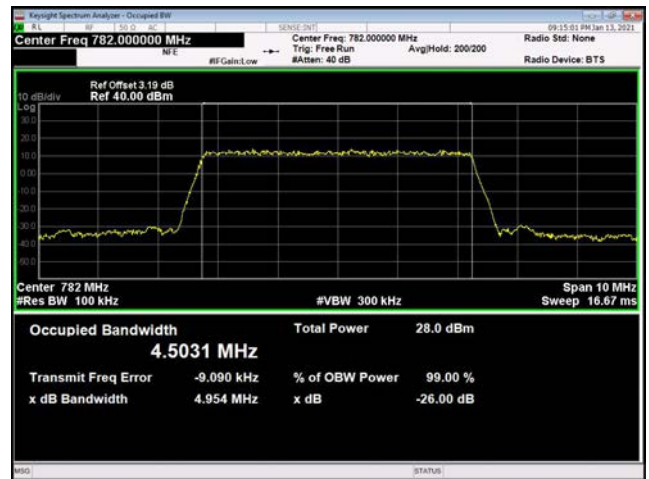

10MHz / 64QAM / High Channel

\

\

LTE Band 13 _ 99% Bandwidth & 26dB Bandwidth

5MHz / QPSK / Low Channel

5MHz / 16QAM / Low Channel

5MHz / 64QAM / Low Channel

5MHz / QPSK / Middle Channel