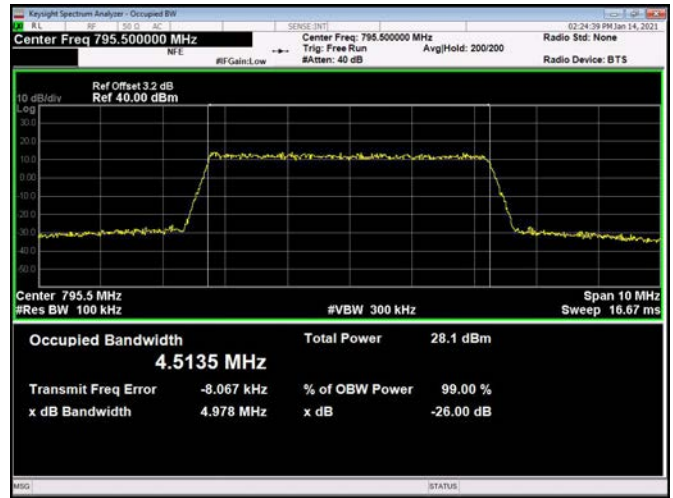

5MHz / 16QAM / High Channel