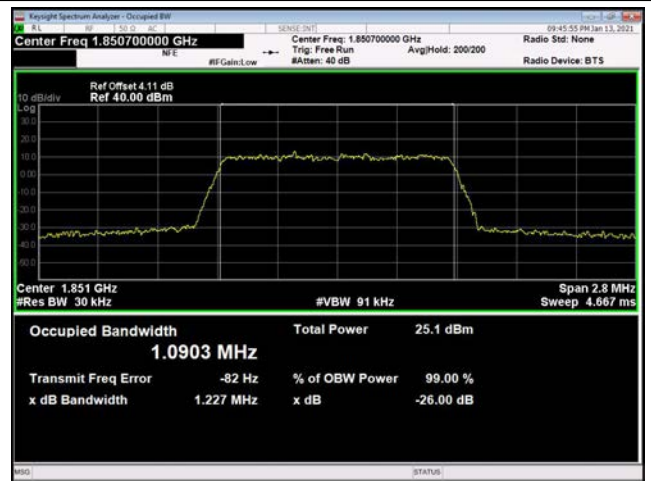

10MHz / 64QAM / High Channel

\

\

LTE Band 25 _ 99% Bandwidth & 26dB Bandwidth

1.4MHz / QPSK / Low Channel

1.4MHz / 16QAM / Low Channel

1.4MHz / 64QAM / Low Channel

1.4MHz / QPSK / Middle Channel