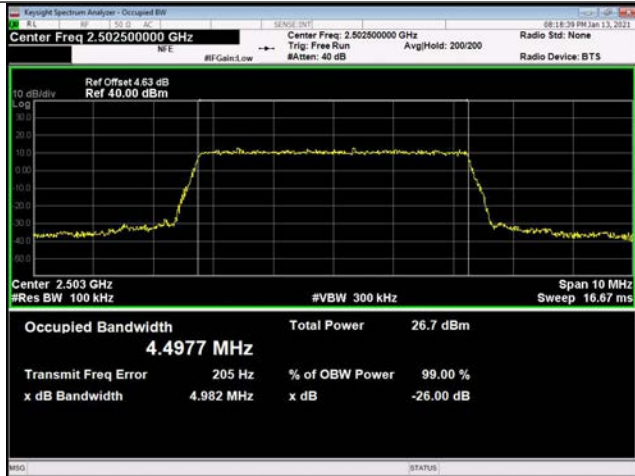

LTE Band 7 _ 99% Bandwidth & 26dB Bandwidth

5MHz / QPSK / Low Channel

5MHz / 16QAM / Low Channel

5MHz / 64QAM / Low Channel

5MHz / QPSK / Middle Channel

5MHz / 16QAM / Middle Channel

5MHz / 64QAM / Middle Channel