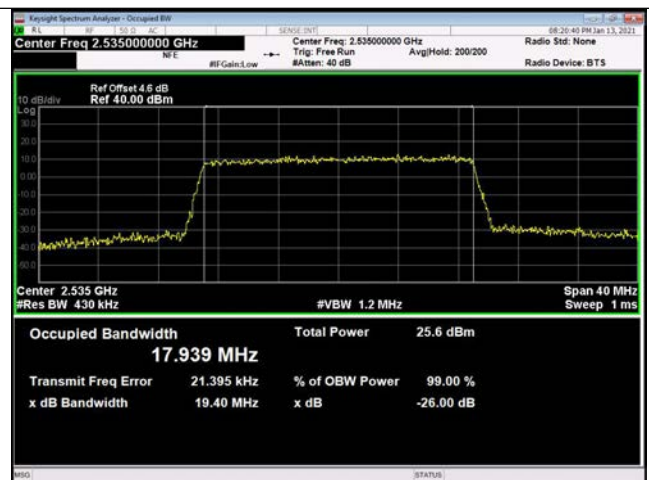

20MHz / QPSK / Low Channel

20MHz / 16QAM / Low Channel

20MHz / 64QAM / Low Channel

20MHz / QPSK / Middle Channel

20MHz / 16QAM / Middle Channel

20MHz / 64QAM / Middle Channel

20MHz / QPSK / High Channel

20MHz / 16QAM / High Channel

20MHz / 64QAM / High Channel

\

\

LTE Band 12_ 99% Bandwidth & 26dB Bandwidth

1.4MHz / QPSK / Low Channel

1.4MHz / 16QAM / Low Channel

1.4MHz / 64QAM / Low Channel

1.4MHz / QPSK / Middle Channel