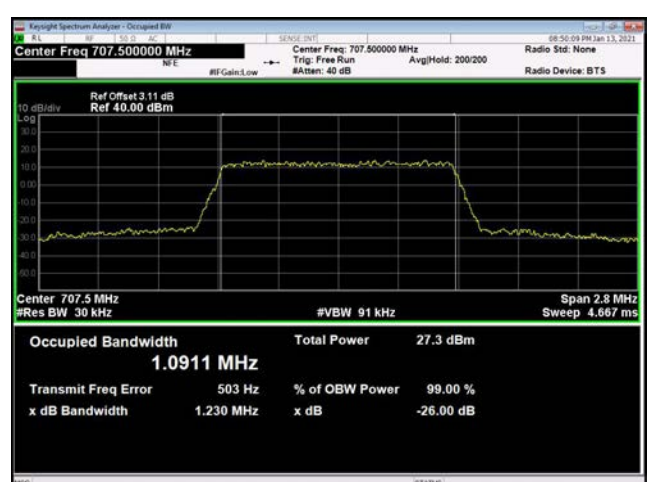

1.4MHz / 64QAM / Middle Channel