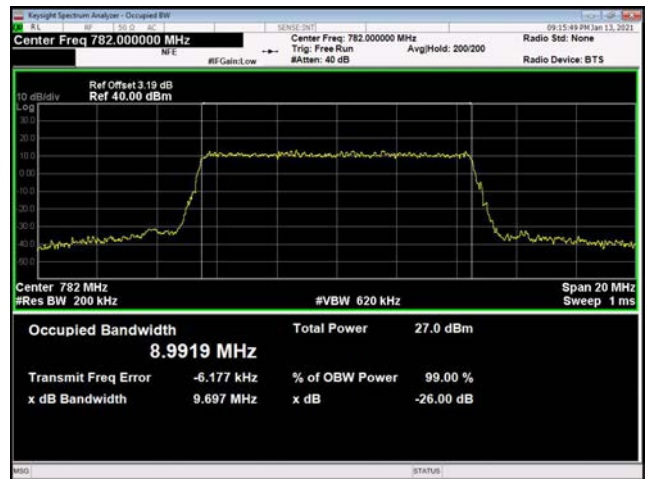

10MHz / QPSK / Middle Channel