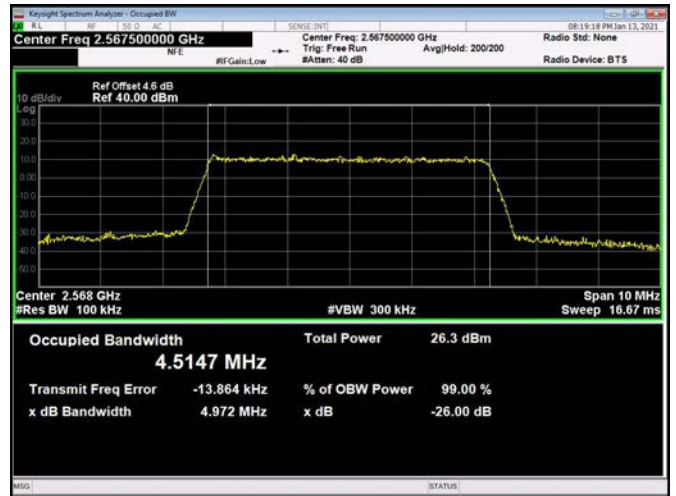

5MHz / 16QAM / High Channel