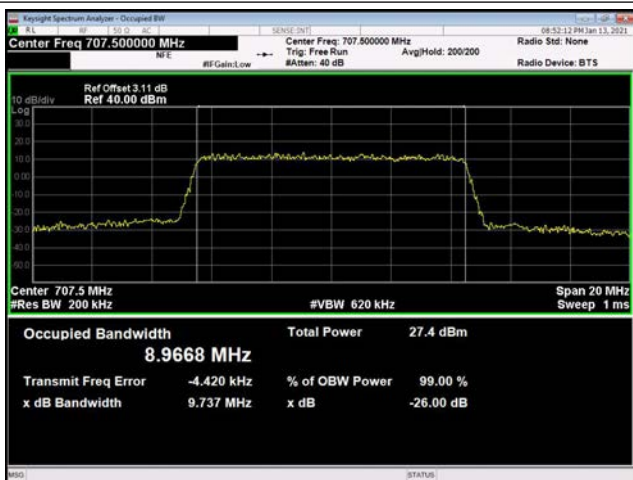

10MHz / QPSK / Low Channel

10MHz / 16QAM / Low Channel

10MHz / 64QAM / Low Channel

10MHz / QPSK / Middle Channel

10MHz / 16QAM / Middle Channel

10MHz / 64QAM / Middle Channel

10MHz / QPSK / High Channel

10MHz / 16QAM / High Channel

10MHz / 64QAM / High Channel

\

\

LTE Band 13 _ 99% Bandwidth & 26dB Bandwidth

5MHz / QPSK / Low Channel

5MHz / 16QAM / Low Channel

5MHz / 64QAM / Low Channel

5MHz / QPSK / Middle Channel