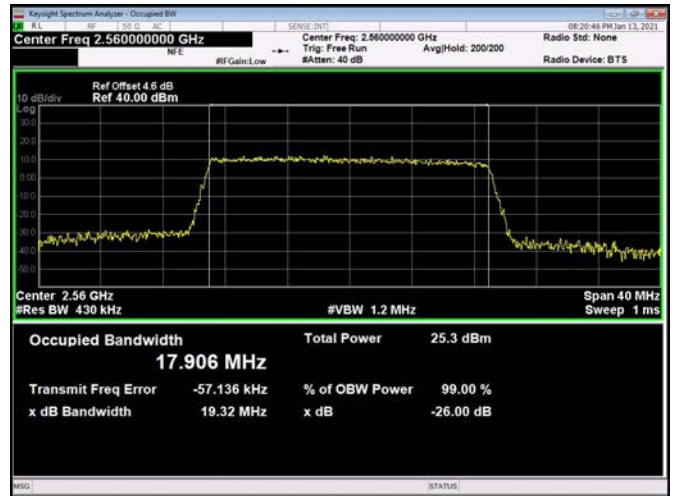

20MHz / 64QAM / High Channel

\

\

LTE Band 12_ 99% Bandwidth & 26dB Bandwidth

1.4MHz / QPSK / Low Channel

1.4MHz / 16QAM / Low Channel

1.4MHz / 64QAM / Low Channel

1.4MHz / QPSK / Middle Channel