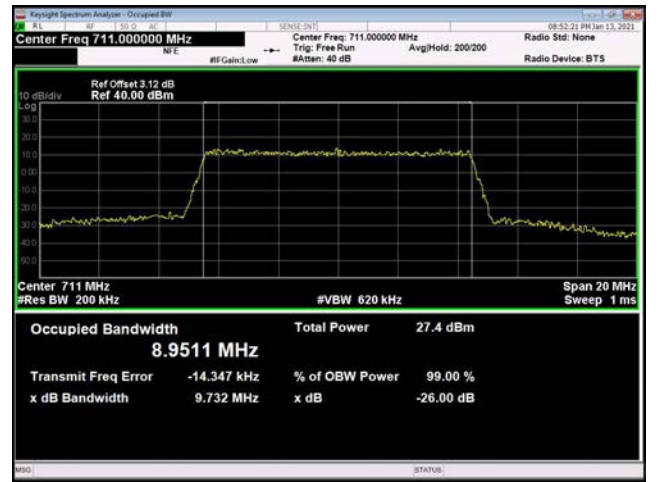

10MHz / 64QAM / High Channel

\

\

LTE Band 13 _ 99% Bandwidth & 26dB Bandwidth

5MHz / QPSK / Low Channel

5MHz / 16QAM / Low Channel

5MHz / 64QAM / Low Channel

5MHz / QPSK / Middle Channel