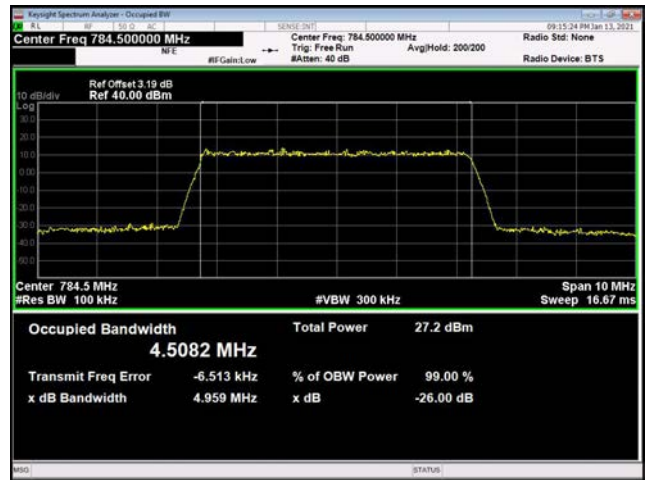

5MHz / 16QAM / High Channel