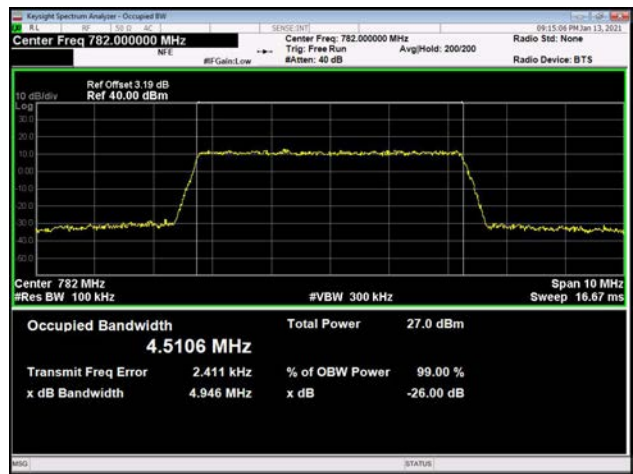

5MHz / 16QAM / Middle Channel

5MHz / 64QAM / Middle Channel