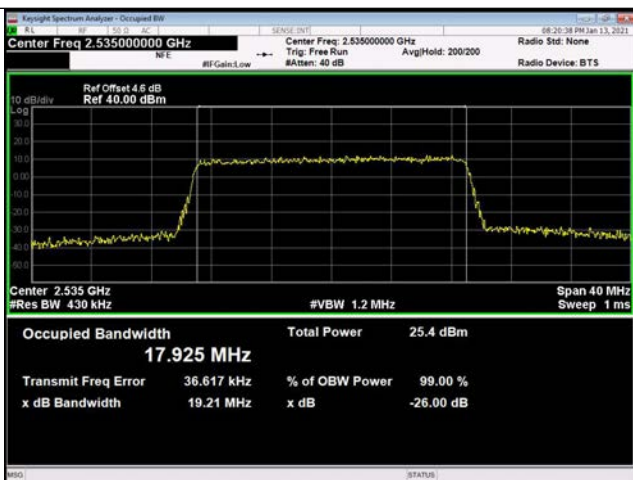

20MHz / 16QAM / Middle Channel