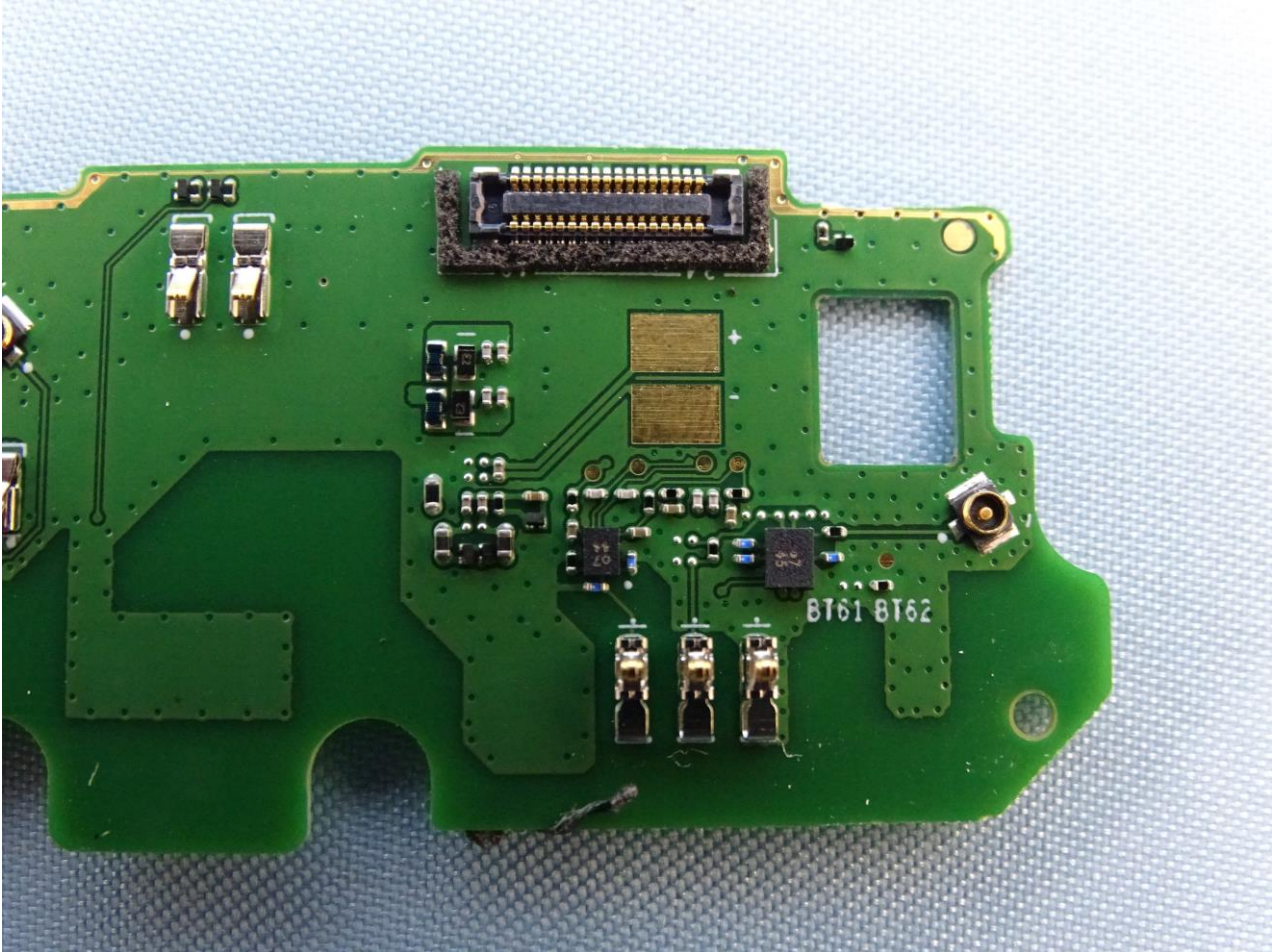

3. Internal Photograph of EUT

Brand Name: CAT / Model Name: S61

Brand Name: CAT / Model Name: S61

Brand Name: CAT / Model Name: S61

Brand Name: CAT / Model Name: S61

Brand Name: CAT / Model Name: S61

Brand Name: CAT / Model Name: S61

Brand Name: CAT / Model Name: S61

Brand Name: CAT / Model Name: S61

Brand Name: CAT / Model Name: S61

Brand Name: CAT / Model Name: S61

Brand Name: CAT / Model Name: S61

WWAN Main L+M & WWAN Main H Antenna

Brand Name: CAT / Model Name: S61

Brand Name: CAT / Model Name: S61

Bluetooth & WLAN & GPS Antenna

Brand Name: CAT / Model Name: S61

Brand Name: CAT / Model Name: S61

Brand Name: CAT / Model Name: S61

Brand Name: CAT / Model Name: S61

Brand Name: CAT / Model Name: S61