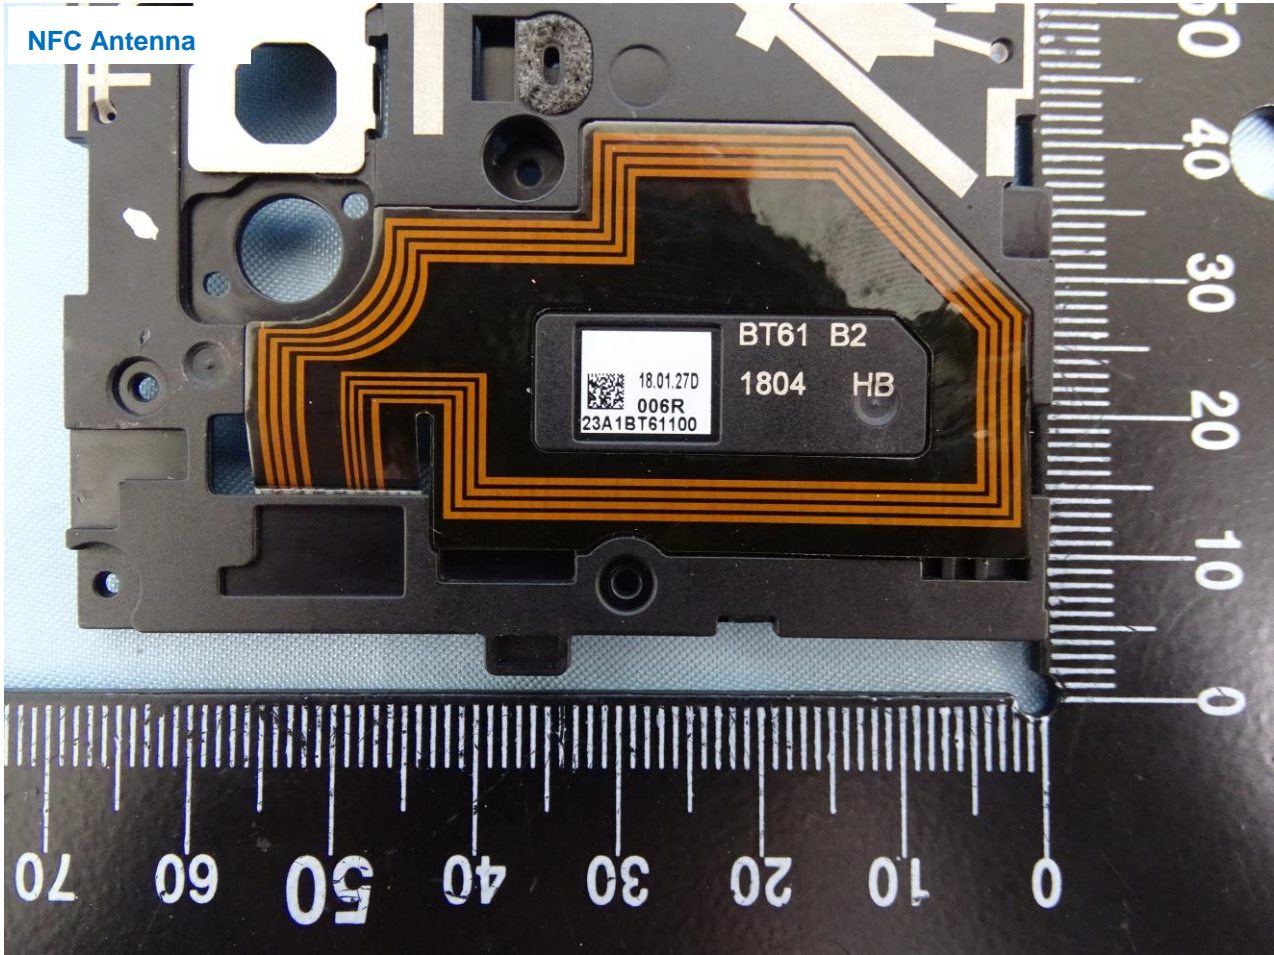

Brand Name: CAT / Model Name: S61

Brand Name: CAT / Model Name: S61

Bluetooth & WLAN & GPS Antenna

Brand Name: CAT / Model Name: S61

Brand Name: CAT / Model Name: S61

Brand Name: CAT / Model Name: S61

Brand Name: CAT / Model Name: S61