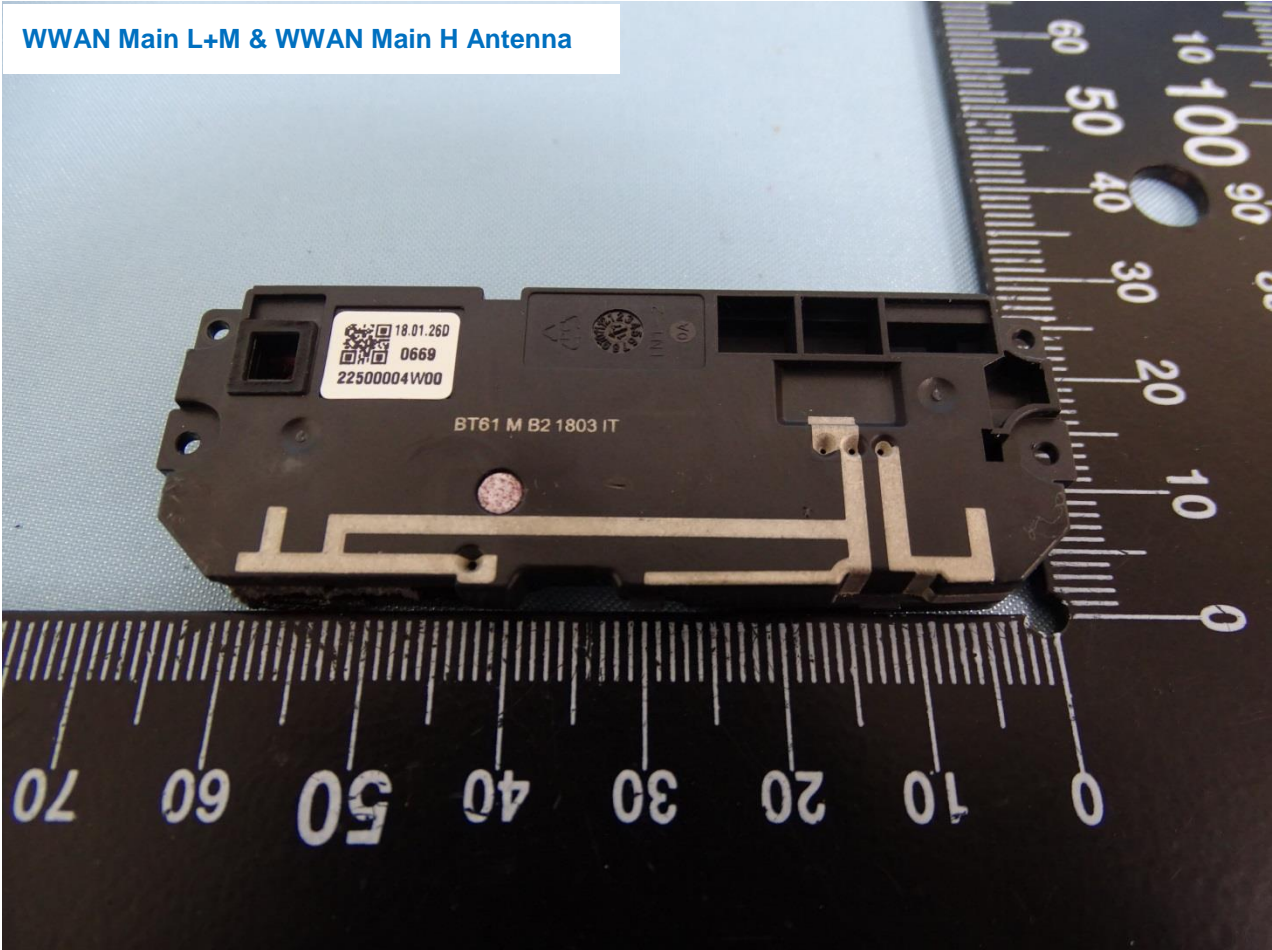

3. Internal Photograph of EUT

Brand Name: CAT / Model Name: S61

Brand Name: CAT / Model Name: S61

Brand Name: CAT / Model Name: S61

Brand Name: CAT / Model Name: S61

Brand Name: CAT / Model Name: S61

Brand Name: CAT / Model Name: S61

Brand Name: CAT / Model Name: S61

Brand Name: CAT / Model Name: S61

Brand Name: CAT / Model Name: S61

Brand Name: CAT / Model Name: S61

Brand Name: CAT / Model Name: S61

WWAN Main L+M & WWAN Main H Antenna