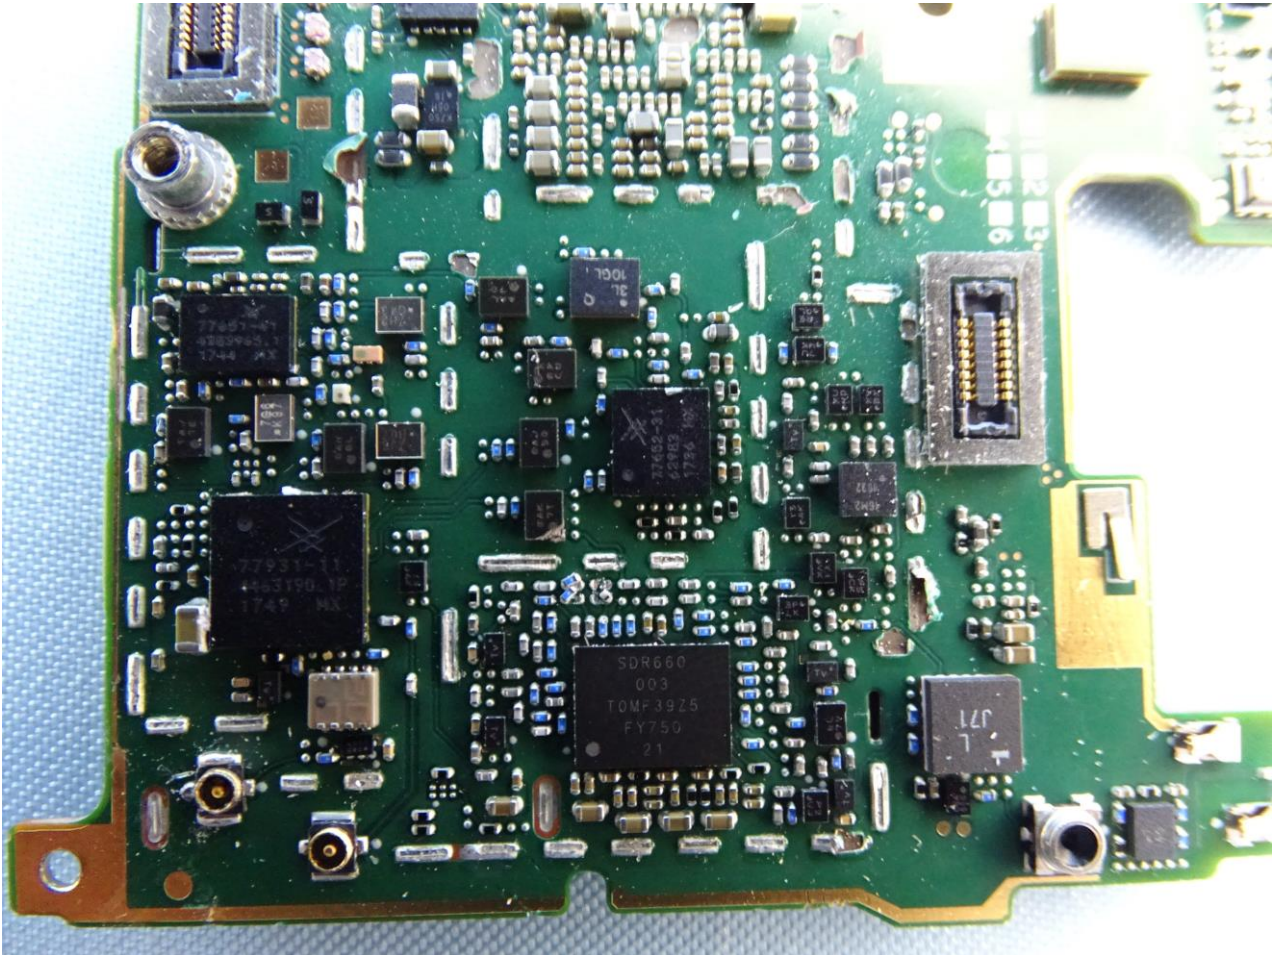

3. Internal Photograph of EUT

Brand Name: CAT / Model Name: S61

Brand Name: CAT / Model Name: S61

Brand Name: CAT / Model Name: S61

Brand Name: CAT / Model Name: S61

Brand Name: CAT / Model Name: S61

Brand Name: CAT / Model Name: S61

Brand Name: CAT / Model Name: S61

Brand Name: CAT / Model Name: S61

Brand Name: CAT / Model Name: S61

Brand Name: CAT / Model Name: S61

Brand Name: CAT / Model Name: S61

WWAN Main L+M & WWAN Main H Antenna