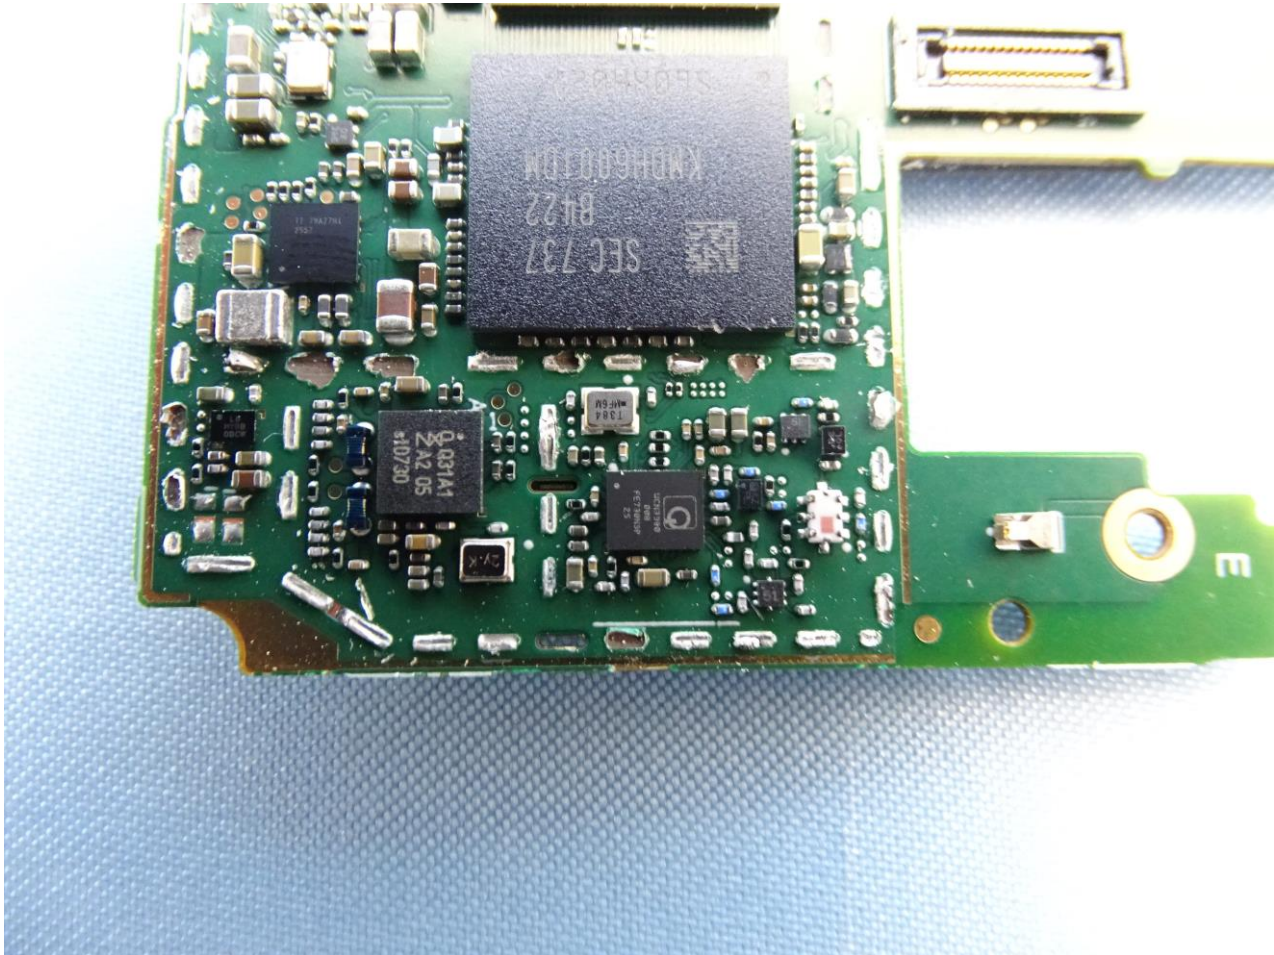

3. Internal Photograph of EUT

Brand Name: CAT / Model Name: S61

Brand Name: CAT / Model Name: S61

Brand Name: CAT / Model Name: S61

Brand Name: CAT / Model Name: S61

Brand Name: CAT / Model Name: S61

Brand Name: CAT / Model Name: S61

Brand Name: CAT / Model Name: S61

Brand Name: CAT / Model Name: S61

Brand Name: CAT / Model Name: S61

Brand Name: CAT / Model Name: S61

Brand Name: CAT / Model Name: S61

WWAN Main L+M & WWAN Main H Antenna