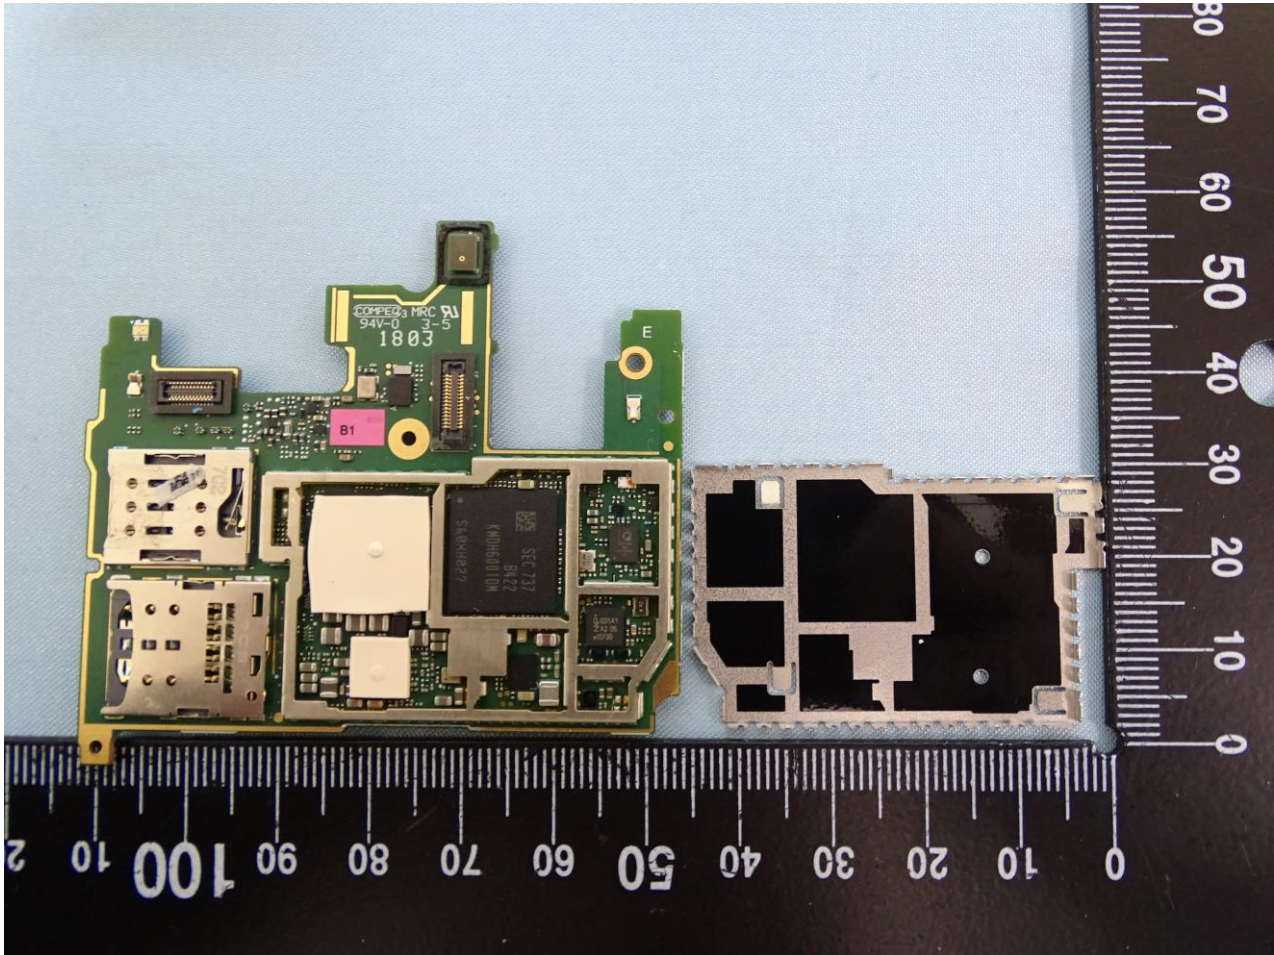

3. Internal Photograph of EUT

Brand Name: CAT / Model Name: S61

Brand Name: CAT / Model Name: S61

Brand Name: CAT / Model Name: S61

Brand Name: CAT / Model Name: S61

Brand Name: CAT / Model Name: S61

Brand Name: CAT / Model Name: S61

Brand Name: CAT / Model Name: S61

Brand Name: CAT / Model Name: S61

Brand Name: CAT / Model Name: S61

Brand Name: CAT / Model Name: S61

Brand Name: CAT / Model Name: S61

WWAN Main L+M & WWAN Main H Antenna