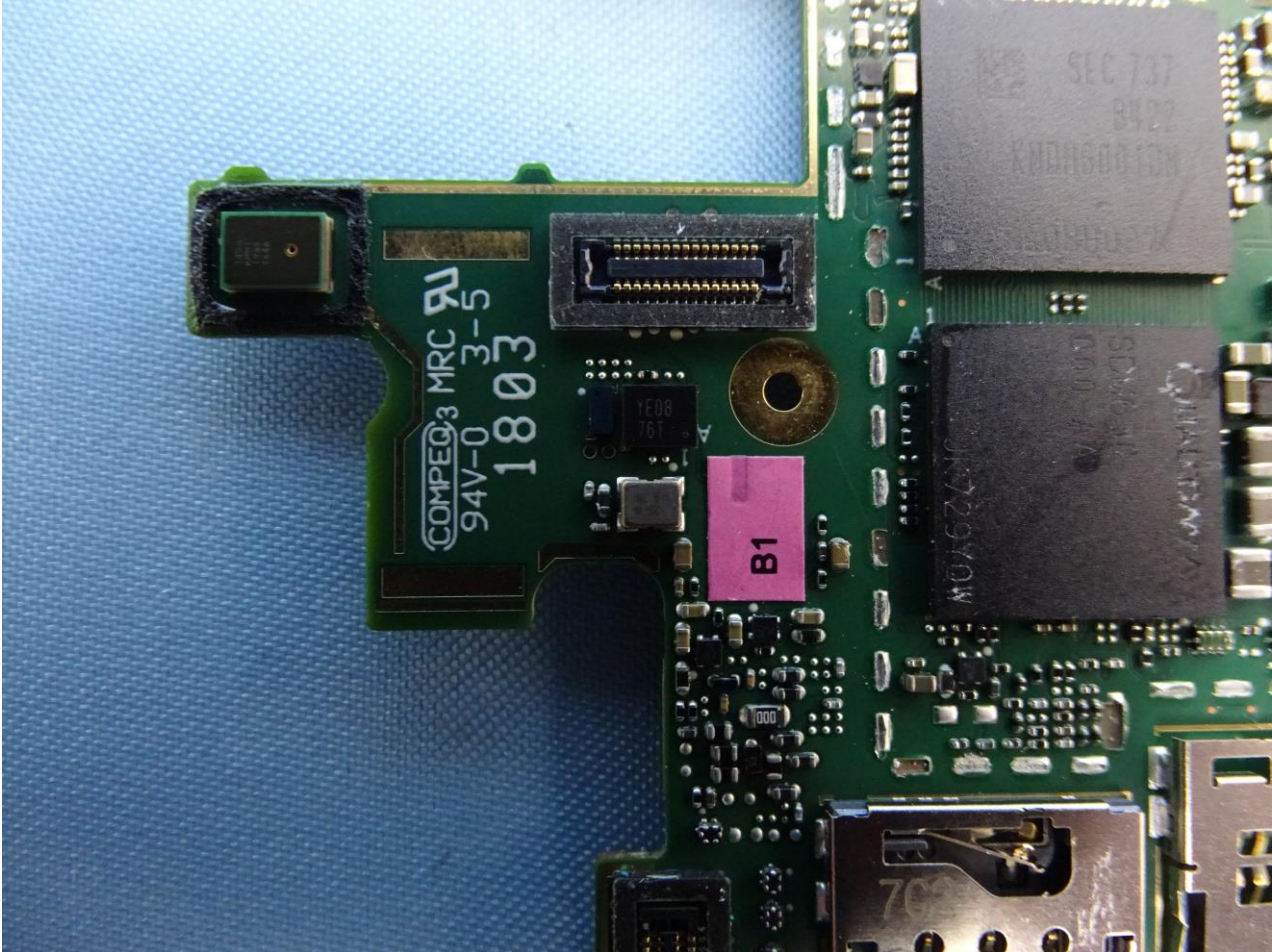

3. Internal Photograph of EUT

Brand Name: CAT / Model Name: S61

Brand Name: CAT / Model Name: S61

Brand Name: CAT / Model Name: S61

Brand Name: CAT / Model Name: S61

Brand Name: CAT / Model Name: S61

Brand Name: CAT / Model Name: S61

Brand Name: CAT / Model Name: S61

Brand Name: CAT / Model Name: S61

Brand Name: CAT / Model Name: S61

Brand Name: CAT / Model Name: S61

Brand Name: CAT / Model Name: S61

WWAN Main L+M & WWAN Main H Antenna