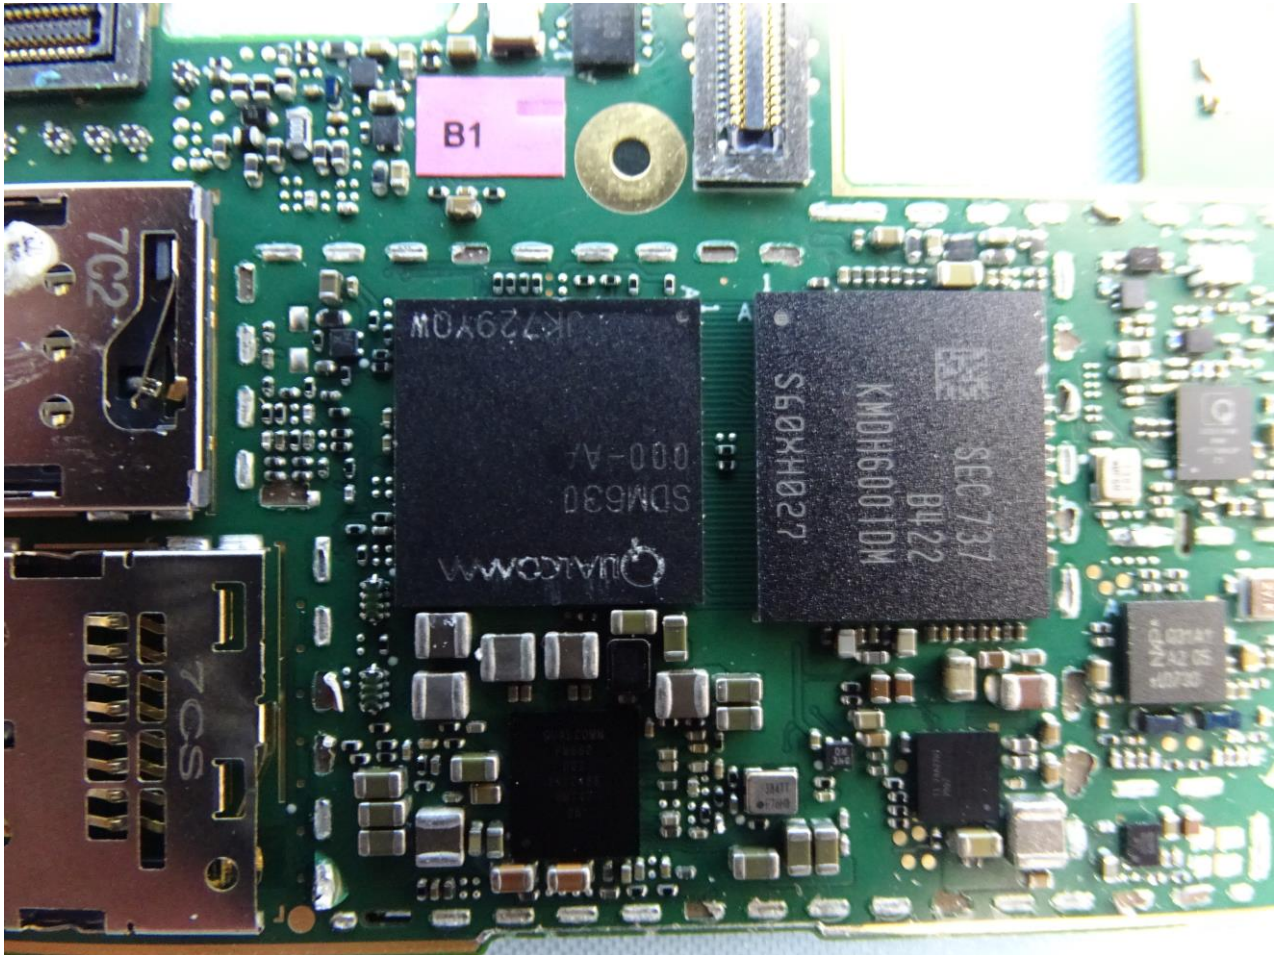

3. Internal Photograph of EUT

Brand Name: CAT / Model Name: S61

Brand Name: CAT / Model Name: S61

Brand Name: CAT / Model Name: S61

Brand Name: CAT / Model Name: S61

Brand Name: CAT / Model Name: S61

Brand Name: CAT / Model Name: S61

Brand Name: CAT / Model Name: S61

Brand Name: CAT / Model Name: S61

Brand Name: CAT / Model Name: S61

Brand Name: CAT / Model Name: S61

Brand Name: CAT / Model Name: S61

WWAN Main L+M & WWAN Main H Antenna