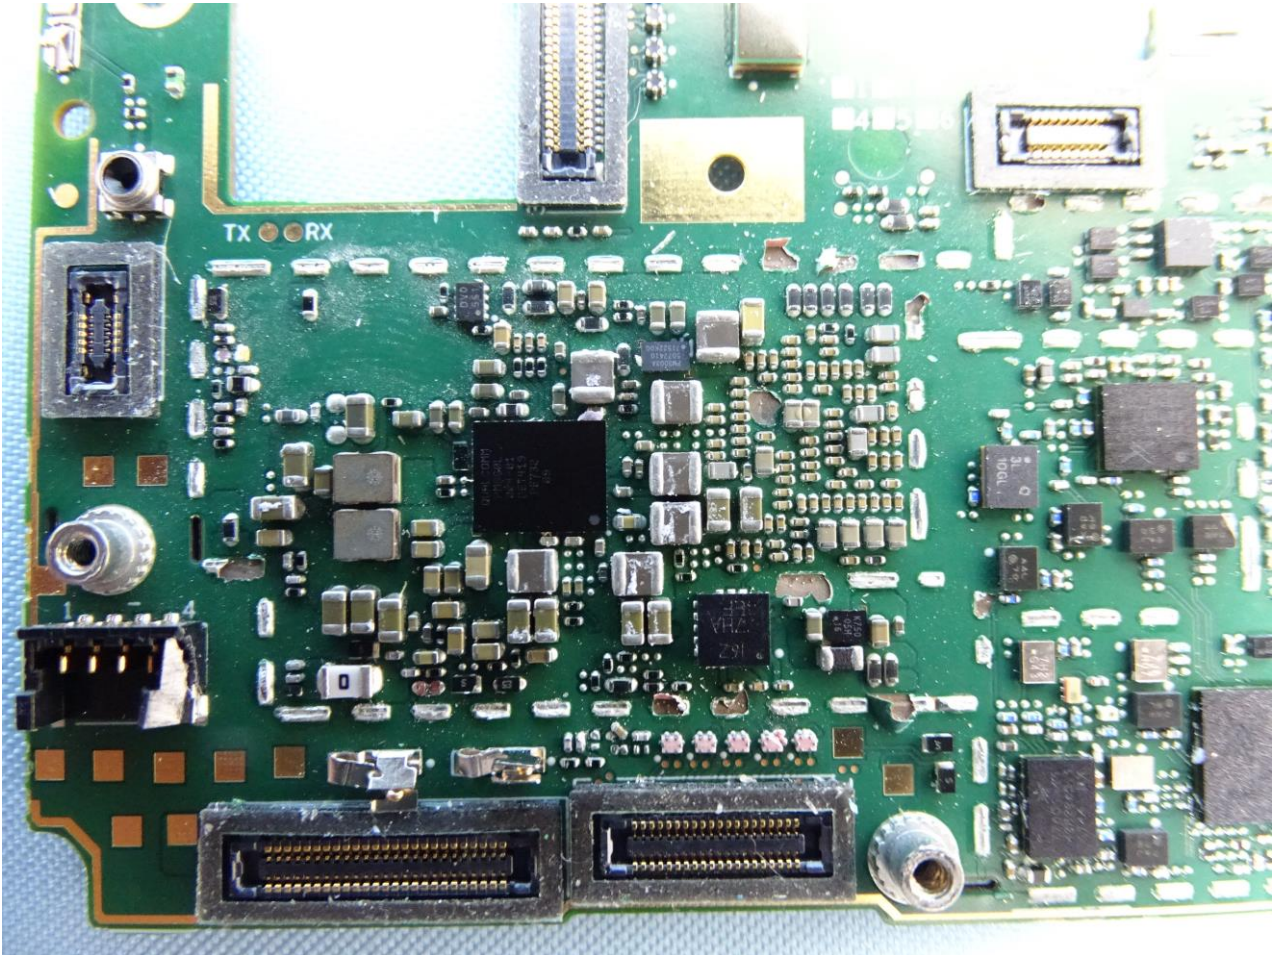

3. Internal Photograph of EUT

Brand Name: CAT / Model Name: S61

Brand Name: CAT / Model Name: S61

Brand Name: CAT / Model Name: S61

Brand Name: CAT / Model Name: S61

Brand Name: CAT / Model Name: S61

Brand Name: CAT / Model Name: S61

Brand Name: CAT / Model Name: S61

Brand Name: CAT / Model Name: S61

Brand Name: CAT / Model Name: S61

Brand Name: CAT / Model Name: S61

Brand Name: CAT / Model Name: S61

WWAN Main L+M & WWAN Main H Antenna