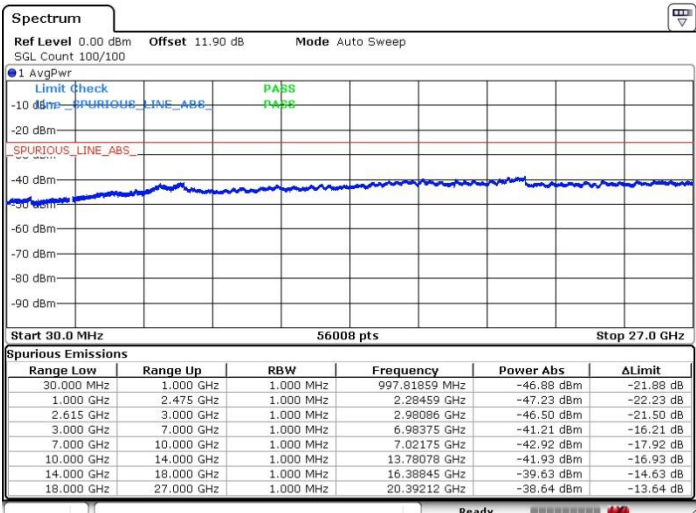

Date: 5.APR.2018 05:59:42

LTE Band 7 / 20MHz+10MHz

16QAM

Lowest Channel / 1RB0 and 1RB49

Lowest Channel / 1RB99 and 1RB0

Date: 5.APR.2018 03:09:54

Date: 5.APR.2018 03:20:57

Lowest Channel / FullIRB

N/A

Date: 5.APR.2018 03:04:32

LTE Band 7 / 20MHz+10MHz

16QAM

Middle Channel / 1RB0 and 1RB49

Middle Channel / 1RB99 and 1RB0

Date: 5.APR.2018 03:40:37

Date: 5.APR.2018 03:36:29

Middle Channel / FullIRB

N/A

Date: 5.APR.2018 04:13:20

LTE Band 7 / 20MHz+10MHz

16QAM

Highest Channel / 1RB0 and 1RB49

Highest Channel / 1RB99 and 1RB0

Date: 5.APR.2018 03:47:10

Date: 5.APR.2018 03:55:12

Highest Channel / FullIRB

N/A

Date: 5.APR.2018 03:59:57

LTE Band 7 / 20MHz+15MHz

16QAM

Lowest Channel / 1RB0 and 1RB74

Lowest Channel / 1RB99 and 1RB0