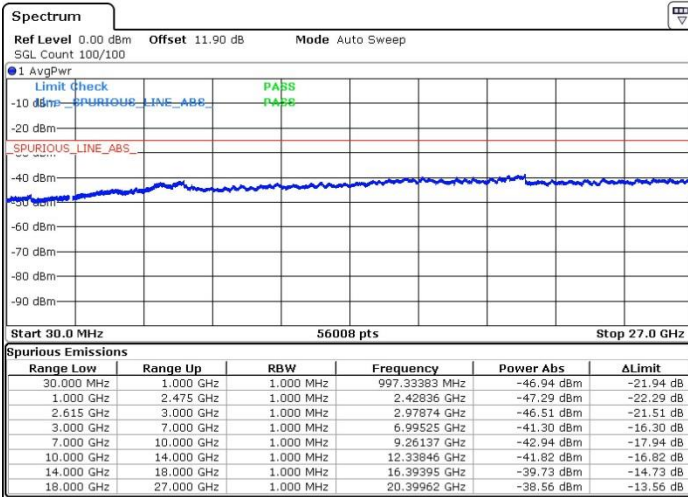

N/A

Date: 5.APR.2018 03:04:32

LTE Band 7 / 20MHz+10MHz

16QAM

Middle Channel / 1RB0 and 1RB49

Middle Channel / 1RB99 and 1RB0

Date: 5.APR.2018 03:40:37

Date: 5.APR.2018 03:36:29

Middle Channel / FullIRB

N/A

Date: 5.APR.2018 04:13:20

LTE Band 7 / 20MHz+10MHz

16QAM

Highest Channel / 1RB0 and 1RB49

Highest Channel / 1RB99 and 1RB0

Date: 5.APR.2018 03:47:10

Date: 5.APR.2018 03:55:12

Highest Channel / FullIRB

N/A

Date: 5.APR.2018 03:59:57

LTE Band 7 / 20MHz+15MHz

16QAM

Lowest Channel / 1RB0 and 1RB74

Lowest Channel / 1RB99 and 1RB0

Date: 5.APR.2018 06:44:17

Date: 5.APR.2018 06:31:48

Lowest Channel / FullIRB

N/A

Date: 5.APR.2018 06:26:47

LTE Band 7 / 20MHz+15MHz

16QAM

MiddleChannel / 1RB0 and 1RB74