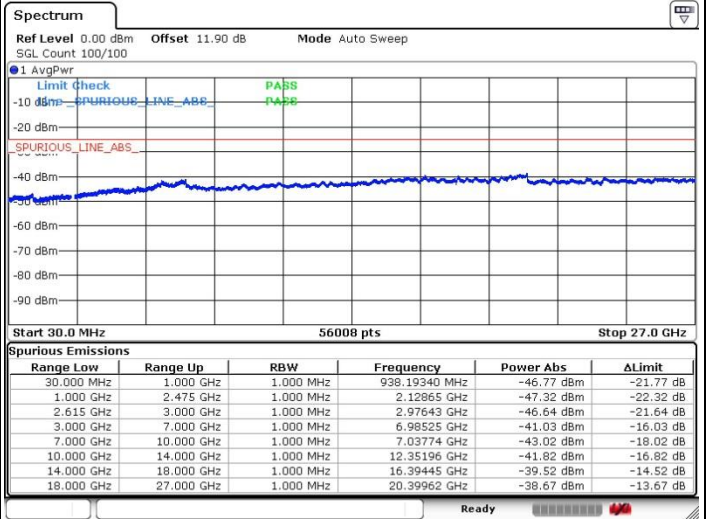

LTE Band 7 / 15MHz+20MHz

16QAM

Highest Channel / 1RB0 and 1RB99

Highest Channel / 1RB74 and 1RB0

Date: 5.APR.2018 06:13:00

Date: 5.APR.2018 06:06:06

Highest Channel / FullIRB

N/A

Date: 5.APR.2018 05:59:42

LTE Band 7 / 20MHz+10MHz

16QAM

Lowest Channel / 1RB0 and 1RB49

Lowest Channel / 1RB99 and 1RB0

Date: 5.APR.2018 03:09:54

Date: 5.APR.2018 03:20:57

Lowest Channel / FullIRB

N/A

Date: 5.APR.2018 03:04:32

LTE Band 7 / 20MHz+10MHz

16QAM

Middle Channel / 1RB0 and 1RB49

Middle Channel / 1RB99 and 1RB0

Date: 5.APR.2018 03:40:37

Date: 5.APR.2018 03:36:29

Middle Channel / FullIRB

N/A

Date: 5.APR.2018 04:13:20

LTE Band 7 / 20MHz+10MHz

16QAM

Highest Channel / 1RB0 and 1RB49

Highest Channel / 1RB99 and 1RB0

Date: 5.APR.2018 03:47:10