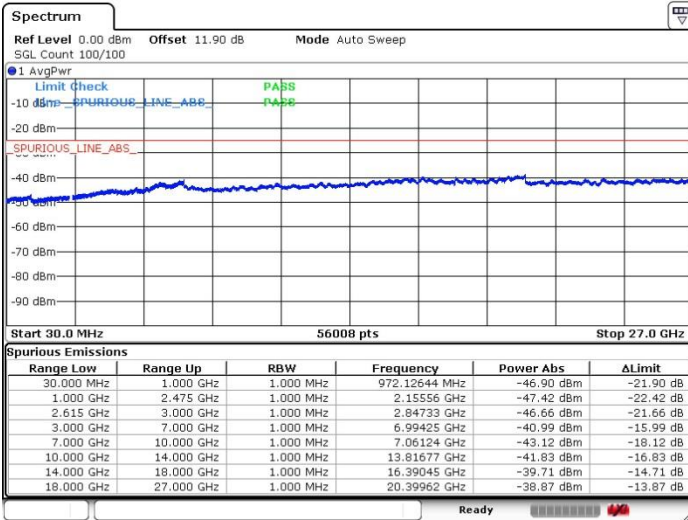

LTE Band 7 / 10MHz+20MHz

64QAM

MiddleChannel / 1RB0 and 1RB99

Middle Channel / 1RB49 and 1RB0

Middle Channel / FullIRB

N/A

LTE Band 7 / 10MHz+20MHz

64QAM

Highest Channel / 1RB0 and 1RB99

Highest Channel / 1RB49 and 1RB0

Date: 5.APR.2018 02:42:12

Date: 5.APR.2018 02:52:10

Highest Channel / FullIRB

N/A

Date: 5.APR.2018 02:37:05

LTE Band 7 / 15MHz+10MHz

64QAM

Lowest Channel / 1RB0 and 1RB49

Lowest Channel / 1RB74 and 1RB0

Date: 10.APR.2018 00:02:18

Date: 10.APR.2018 00:06:20

Lowest Channel / FullIRB

N/A

Date: 9.APR.2018 23:46:47