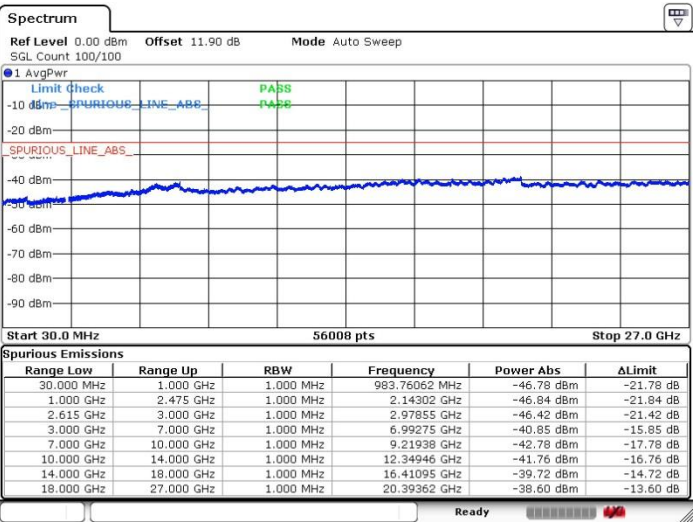

Middle Channel / 1RB99 and 1RB0

Date: 5.APR.2018 06:48:22

Date: 5.APR.2018 06:51:25

Middle Channel / FullIRB

N/A

Date: 5.APR.2018 06:54:33

LTE Band 7 / 20MHz+15MHz

16QAM

Highest Channel / 1RB0 and 1RB74

Highest Channel / 1RB99 and 1RB0

Date: 5.APR.2018 07:07:23

Date: 5.APR.2018 07:11:50

Highest Channel / FullIRB

N/A

Date: 5.APR.2018 06:58:17

LTE Band 7 / 20MHz+20MHz

16QAM

Lowest Channel / 1RB0 and 1RB99

Lowest Channel / 1RB99 and 1RB0

Lowest Channel / FullIRB

N/A

LTE Band 7 / 20MHz+20MHz

16QAM

Middle Channel / 1RB0 and 1RB99