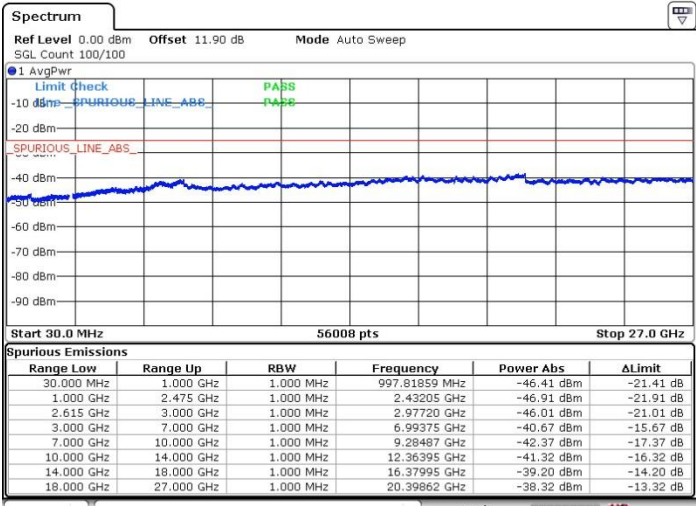

LTE Band 7 / 10MHz+20MHz

64QAM

MiddleChannel / 1RB0 and 1RB99

Middle Channel / 1RB49 and 1RB0

Middle Channel / FullIRB

N/A

LTE Band 7 / 10MHz+20MHz

64QAM

Highest Channel / 1RB0 and 1RB99

Highest Channel / 1RB49 and 1RB0

Date: 5.APR.2018 02:42:12

Date: 5.APR.2018 02:52:10

Highest Channel / FullIRB

N/A

Date: 5.APR.2018 02:37:05

LTE Band 7 / 15MHz+10MHz

64QAM

Lowest Channel / 1RB0 and 1RB49

Lowest Channel / 1RB74 and 1RB0

Date: 10.APR.2018 00:02:18

Date: 10.APR.2018 00:06:20

Lowest Channel / FullIRB

N/A

Date: 9.APR.2018 23:46:47