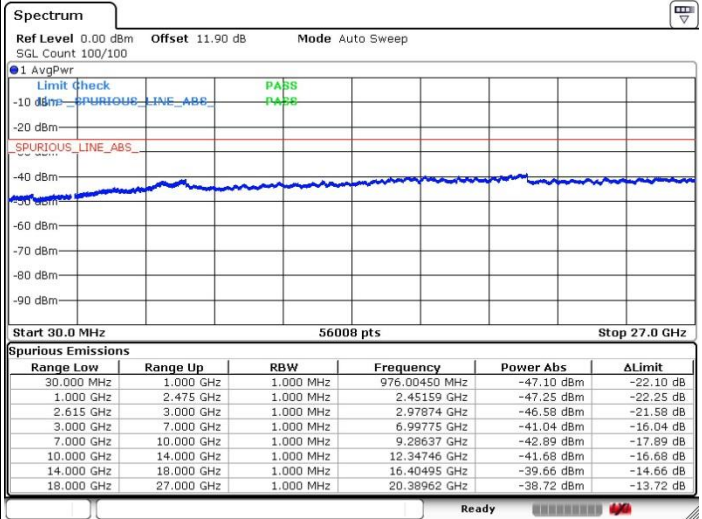

Middle Channel / FullIRB

N/A

Date: 5.APR.2018 04:13:20

LTE Band 7 / 20MHz+10MHz

16QAM

Highest Channel / 1RB0 and 1RB49

Highest Channel / 1RB99 and 1RB0

Date: 5.APR.2018 03:47:10

Date: 5.APR.2018 03:55:12

Highest Channel / FullIRB

N/A

Date: 5.APR.2018 03:59:57

LTE Band 7 / 20MHz+15MHz

16QAM

Lowest Channel / 1RB0 and 1RB74

Lowest Channel / 1RB99 and 1RB0

Date: 5.APR.2018 06:44:17

Date: 5.APR.2018 06:31:48

Lowest Channel / FullIRB

N/A

Date: 5.APR.2018 06:26:47

LTE Band 7 / 20MHz+15MHz

16QAM

MiddleChannel / 1RB0 and 1RB74