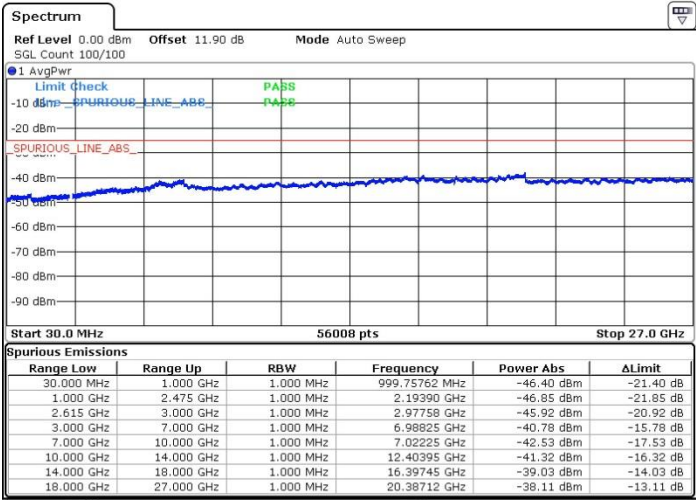

16QAM

Lowest Channel / 1RB0 and 1RB99

Lowest Channel / 1RB99 and 1RB0

Lowest Channel / FullIRB

N/A

LTE Band 7 / 20MHz+20MHz

16QAM

Middle Channel / 1RB0 and 1RB99

Middle Channel / 1RB99 and 1RB0

Date: 9.APR.2018 23:03:04

Date: 9.APR.2018 23:07:34

Middle Channel / FullIRB

N/A

Date: 9.APR.2018 23:11:20

LTE Band 7 / 20MHz+20MHz

16QAM

Highest Channel / 1RB0 and 1RB99

Highest Channel / 1RB99 and 1RB0

Date: 9.APR.2018 23:30:28

Date: 9.APR.2018 23:26:32

Highest Channel / FullIRB

N/A

Date: 9.APR.2018 23:16:07

LTE Band 7 / 10MHz+20MHz