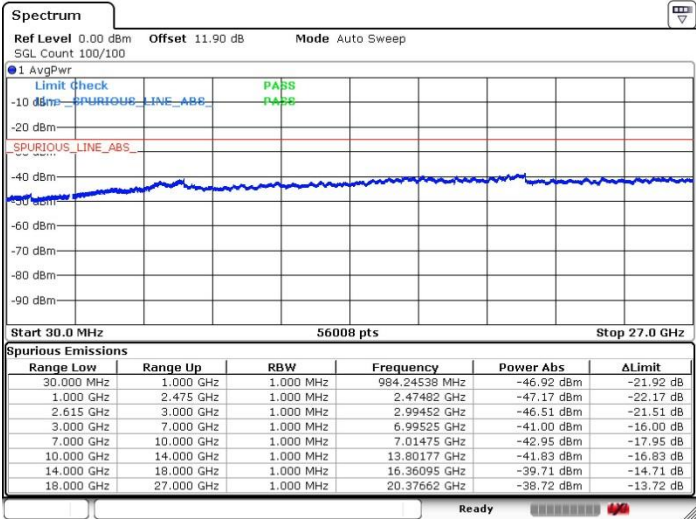

Date: 10.APR.2018 00:20:48

LTE Band 7 / 15MHz+10MHz

64QAM

Highest Channel / 1RB0 and 1RB49

Highest Channel / 1RB74 and 1RB0

Date: 10.APR.2018 00:46:34

Date: 10.APR.2018 00:42:57

Highest Channel / FullIRB

N/A

Date: 10.APR.2018 00:25:20

LTE Band 7 / 15MHz+15MHz

64QAM

Lowest Channel / 1RB0 and 1RB74

Lowest Channel / 1RB74 and 1RB0

Date: 5.APR.2018 04:27:52

Date: 5.APR.2018 04:40:17

Lowest Channel / FullIRB

N/A

Date: 5.APR.2018 04:21:23

LTE Band 7 / 15MHz+15MHz

64QAM

Middle Channel / 1RB0 and 1RB74

Middle Channel / 1RB74 and 1RB0

Date: 5.APR.2018 04:53:59

Date: 5.APR.2018 05:25:24

Middle Channel / FullIRB

N/A

Date: 5.APR.2018 04:48:28

LTE Band 7 / 15MHz+15MHz

64QAM

Highest Channel / 1RB0 and 1RB74

Highest Channel / 1RB74 and 1RB0