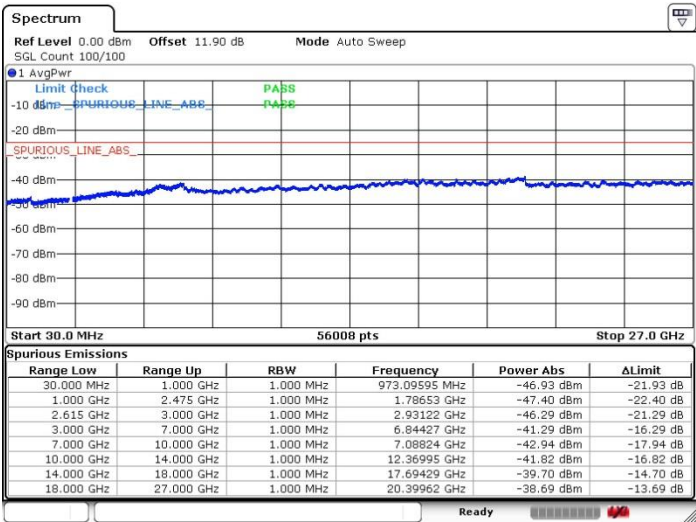

Middle Channel / 1RB99 and 1RB0

Date: 5.APR.2018 06:48:22

Date: 5.APR.2018 06:51:25

Middle Channel / FullIRB

N/A

Date: 5.APR.2018 06:54:33

LTE Band 7 / 20MHz+15MHz

16QAM

Highest Channel / 1RB0 and 1RB74

Highest Channel / 1RB99 and 1RB0

Date: 5.APR.2018 07:07:23

Date: 5.APR.2018 07:11:50

Highest Channel / FullIRB

N/A

Date: 5.APR.2018 06:58:17

LTE Band 7 / 20MHz+20MHz

16QAM

Lowest Channel / 1RB0 and 1RB99

Lowest Channel / 1RB99 and 1RB0

Lowest Channel / FullIRB

N/A

LTE Band 7 / 20MHz+20MHz

16QAM

Middle Channel / 1RB0 and 1RB99