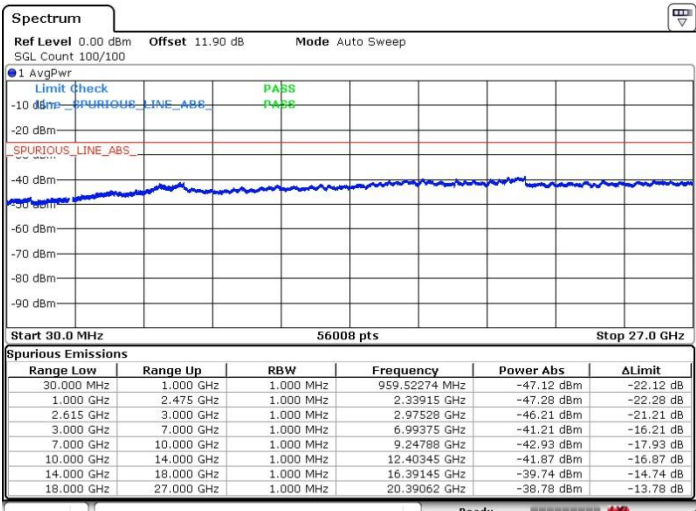

Date: 5.APR.2018 05:59:42

LTE Band 7 / 20MHz+10MHz

16QAM

Lowest Channel / 1RB0 and 1RB49

Lowest Channel / 1RB99 and 1RB0

Date: 5.APR.2018 03:09:54

Date: 5.APR.2018 03:20:57

Lowest Channel / FullIRB

N/A

Date: 5.APR.2018 03:04:32

LTE Band 7 / 20MHz+10MHz

16QAM

Middle Channel / 1RB0 and 1RB49

Middle Channel / 1RB99 and 1RB0

Date: 5.APR.2018 03:40:37

Date: 5.APR.2018 03:36:29

Middle Channel / FullIRB

N/A

Date: 5.APR.2018 04:13:20

LTE Band 7 / 20MHz+10MHz

16QAM

Highest Channel / 1RB0 and 1RB49

Highest Channel / 1RB99 and 1RB0

Date: 5.APR.2018 03:47:10

Date: 5.APR.2018 03:55:12

Highest Channel / FullIRB

N/A

Date: 5.APR.2018 03:59:57

LTE Band 7 / 20MHz+15MHz

16QAM

Lowest Channel / 1RB0 and 1RB74

Lowest Channel / 1RB99 and 1RB0