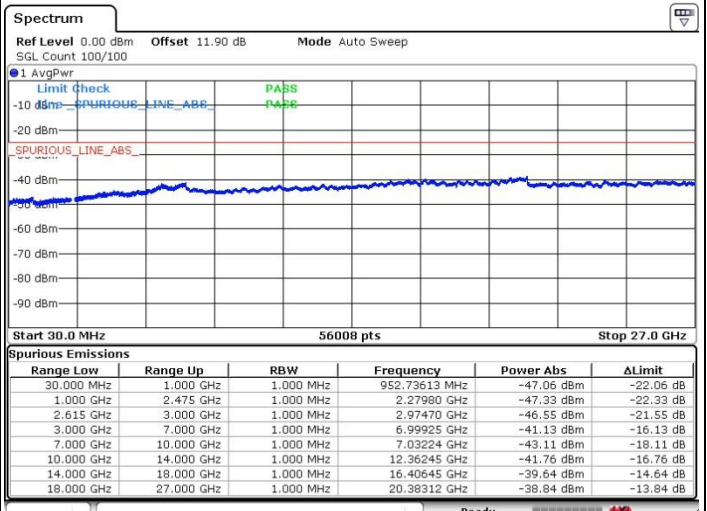

Date: 5.APR.2018 05:59:42

LTE Band 7 / 20MHz+10MHz

16QAM

Lowest Channel / 1RB0 and 1RB49

Lowest Channel / 1RB99 and 1RB0

Date: 5.APR.2018 03:09:54

Date: 5.APR.2018 03:20:57

Lowest Channel / FullIRB

N/A

Date: 5.APR.2018 03:04:32

LTE Band 7 / 20MHz+10MHz

16QAM

Middle Channel / 1RB0 and 1RB49

Middle Channel / 1RB99 and 1RB0

Date: 5.APR.2018 03:40:37

Date: 5.APR.2018 03:36:29

Middle Channel / FullIRB

N/A

Date: 5.APR.2018 04:13:20

LTE Band 7 / 20MHz+10MHz

16QAM

Highest Channel / 1RB0 and 1RB49

Highest Channel / 1RB99 and 1RB0

Date: 5.APR.2018 03:47:10

Date: 5.APR.2018 03:55:12

Highest Channel / FullIRB

N/A

Date: 5.APR.2018 03:59:57

LTE Band 7 / 20MHz+15MHz

16QAM

Lowest Channel / 1RB0 and 1RB74

Lowest Channel / 1RB99 and 1RB0