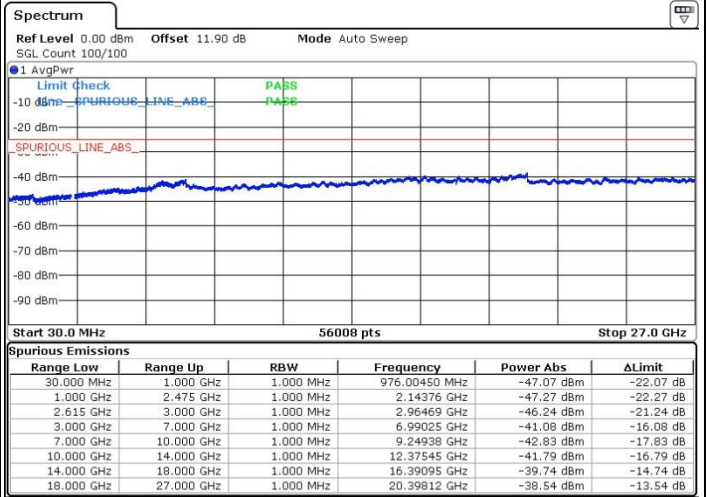

Date: 5.APR.2018 03:55:12

Highest Channel / FullIRB

N/A

Date: 5.APR.2018 03:59:57

LTE Band 7 / 20MHz+15MHz

16QAM

Lowest Channel / 1RB0 and 1RB74

Lowest Channel / 1RB99 and 1RB0

Date: 5.APR.2018 06:44:17

Date: 5.APR.2018 06:31:48

Lowest Channel / FullIRB

N/A

Date: 5.APR.2018 06:26:47

LTE Band 7 / 20MHz+15MHz

16QAM

MiddleChannel / 1RB0 and 1RB74

Middle Channel / 1RB99 and 1RB0

Date: 5.APR.2018 06:48:22

Date: 5.APR.2018 06:51:25

Middle Channel / FullIRB

N/A

Date: 5.APR.2018 06:54:33

LTE Band 7 / 20MHz+15MHz

16QAM

Highest Channel / 1RB0 and 1RB74

Highest Channel / 1RB99 and 1RB0

Date: 5.APR.2018 07:07:23

Date: 5.APR.2018 07:11:50

Highest Channel / FullIRB

N/A

Date: 5.APR.2018 06:58:17

LTE Band 7 / 20MHz+20MHz