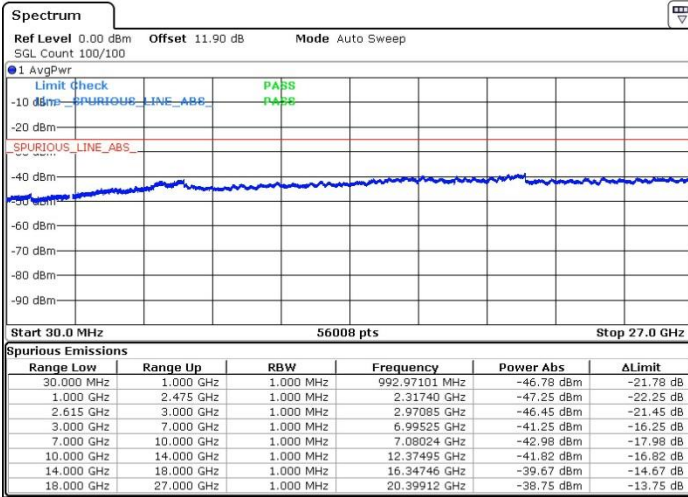

N/A

Date: 5.APR.2018 03:04:32

LTE Band 7 / 20MHz+10MHz

16QAM

Middle Channel / 1RB0 and 1RB49

Middle Channel / 1RB99 and 1RB0

Date: 5.APR.2018 03:40:37

Date: 5.APR.2018 03:36:29

Middle Channel / FullIRB

N/A

Date: 5.APR.2018 04:13:20

LTE Band 7 / 20MHz+10MHz

16QAM

Highest Channel / 1RB0 and 1RB49

Highest Channel / 1RB99 and 1RB0

Date: 5.APR.2018 03:47:10

Date: 5.APR.2018 03:55:12

Highest Channel / FullIRB

N/A

Date: 5.APR.2018 03:59:57

LTE Band 7 / 20MHz+15MHz

16QAM

Lowest Channel / 1RB0 and 1RB74

Lowest Channel / 1RB99 and 1RB0

Date: 5.APR.2018 06:44:17

Date: 5.APR.2018 06:31:48

Lowest Channel / FullIRB

N/A

Date: 5.APR.2018 06:26:47

LTE Band 7 / 20MHz+15MHz

16QAM

MiddleChannel / 1RB0 and 1RB74