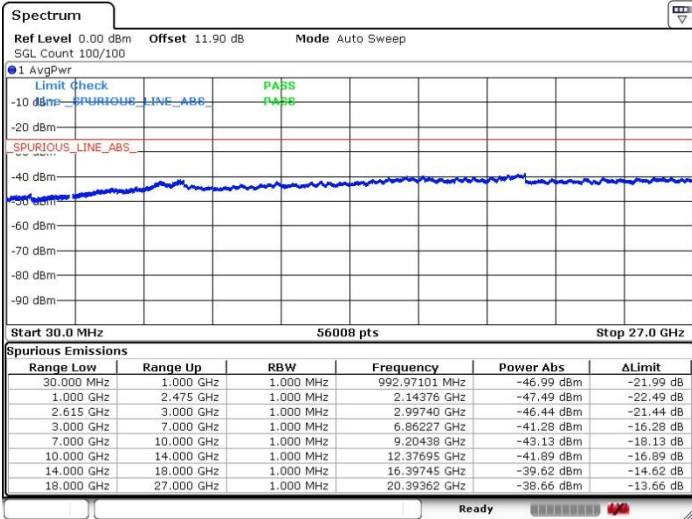

LTE Band 7 / 15MHz+20MHz

16QAM

Highest Channel / 1RB0 and 1RB99

Highest Channel / 1RB74 and 1RB0

Date: 5.APR.2018 06:13:00

Date: 5.APR.2018 06:06:06

Highest Channel / FullIRB

N/A

Date: 5.APR.2018 05:59:42

LTE Band 7 / 20MHz+10MHz

16QAM

Lowest Channel / 1RB0 and 1RB49

Lowest Channel / 1RB99 and 1RB0

Date: 5.APR.2018 03:09:54

Date: 5.APR.2018 03:20:57

Lowest Channel / FullIRB

N/A

Date: 5.APR.2018 03:04:32

LTE Band 7 / 20MHz+10MHz

16QAM

Middle Channel / 1RB0 and 1RB49

Middle Channel / 1RB99 and 1RB0

Date: 5.APR.2018 03:40:37

Date: 5.APR.2018 03:36:29

Middle Channel / FullIRB

N/A

Date: 5.APR.2018 04:13:20

LTE Band 7 / 20MHz+10MHz

16QAM

Highest Channel / 1RB0 and 1RB49

Highest Channel / 1RB99 and 1RB0

Date: 5.APR.2018 03:47:10