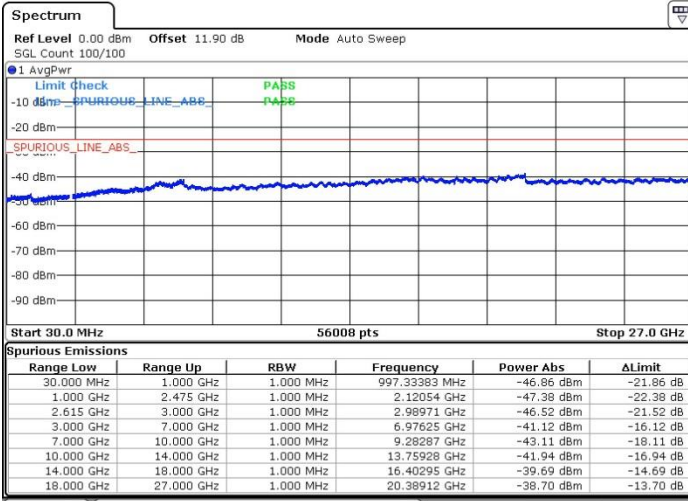

Date: 10.APR.2018 00:20:48

LTE Band 7 / 15MHz+10MHz

64QAM

Highest Channel / 1RB0 and 1RB49

Highest Channel / 1RB74 and 1RB0

Date: 10.APR.2018 00:46:34

Date: 10.APR.2018 00:42:57

Highest Channel / FullIRB

N/A

Date: 10.APR.2018 00:25:20

LTE Band 7 / 15MHz+15MHz

64QAM

Lowest Channel / 1RB0 and 1RB74

Lowest Channel / 1RB74 and 1RB0

Date: 5.APR.2018 04:27:52

Date: 5.APR.2018 04:40:17

Lowest Channel / FullIRB

N/A

Date: 5.APR.2018 04:21:23

LTE Band 7 / 15MHz+15MHz

64QAM

Middle Channel / 1RB0 and 1RB74

Middle Channel / 1RB74 and 1RB0

Date: 5.APR.2018 04:53:59

Date: 5.APR.2018 05:25:24

Middle Channel / FullIRB

N/A

Date: 5.APR.2018 04:48:28

LTE Band 7 / 15MHz+15MHz

64QAM

Highest Channel / 1RB0 and 1RB74

Highest Channel / 1RB74 and 1RB0