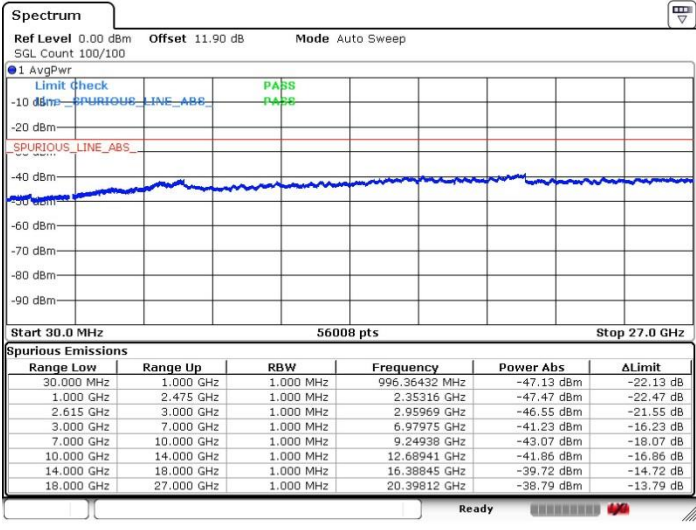

Highest Channel / 1RB0 and 1RB99

Highest Channel / 1RB99 and 1RB0

Date: 9.APR.2018 23:30:28

Date: 9.APR.2018 23:26:32

Highest Channel / FullIRB

N/A

Date: 9.APR.2018 23:16:07

LTE Band 7 / 10MHz+20MHz

64QAM

Lowest Channel / 1RB0 and 1RB99

Lowest Channel / 1RB49 and 1RB0

Date: 5.APR.2018 01:59:05

Date: 5.APR.2018 02:07:52

Lowest Channel / FullIRB

N/A

Date: 5.APR.2018 01:50:10

LTE Band 7 / 10MHz+20MHz

64QAM

MiddleChannel / 1RB0 and 1RB99

Middle Channel / 1RB49 and 1RB0

Middle Channel / FullIRB

N/A

LTE Band 7 / 10MHz+20MHz

64QAM

Highest Channel / 1RB0 and 1RB99

Highest Channel / 1RB49 and 1RB0

Date: 5.APR.2018 02:42:12

Date: 5.APR.2018 02:52:10

Highest Channel / FullIRB

N/A

Date: 5.APR.2018 02:37:05

LTE Band 7 / 15MHz+10MHz