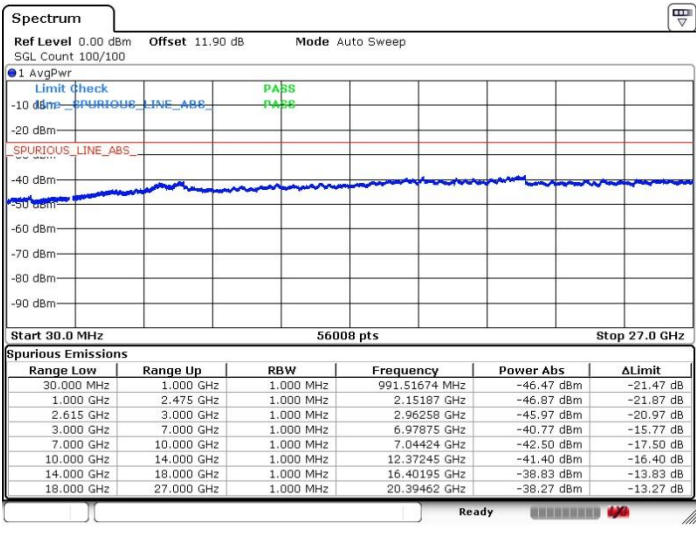

Highest Channel / 1RB0 and 1RB74

Highest Channel / 1RB99 and 1RB0

Date: 5.APR.2018 07:07:23

Date: 5.APR.2018 07:11:50

Highest Channel / FullIRB

N/A

Date: 5.APR.2018 06:58:17

LTE Band 7 / 20MHz+20MHz

16QAM

Lowest Channel / 1RB0 and 1RB99

Lowest Channel / 1RB99 and 1RB0

Lowest Channel / FullIRB

N/A

LTE Band 7 / 20MHz+20MHz

16QAM

Middle Channel / 1RB0 and 1RB99

Middle Channel / 1RB99 and 1RB0

Date: 9.APR.2018 23:03:04

Date: 9.APR.2018 23:07:34

Middle Channel / FullIRB

N/A

Date: 9.APR.2018 23:11:20

LTE Band 7 / 20MHz+20MHz

16QAM

Highest Channel / 1RB0 and 1RB99

Highest Channel / 1RB99 and 1RB0

Date: 9.APR.2018 23:30:28

Date: 9.APR.2018 23:26:32

Highest Channel / FullIRB

N/A

Date: 9.APR.2018 23:16:07

LTE Band 7 / 10MHz+20MHz