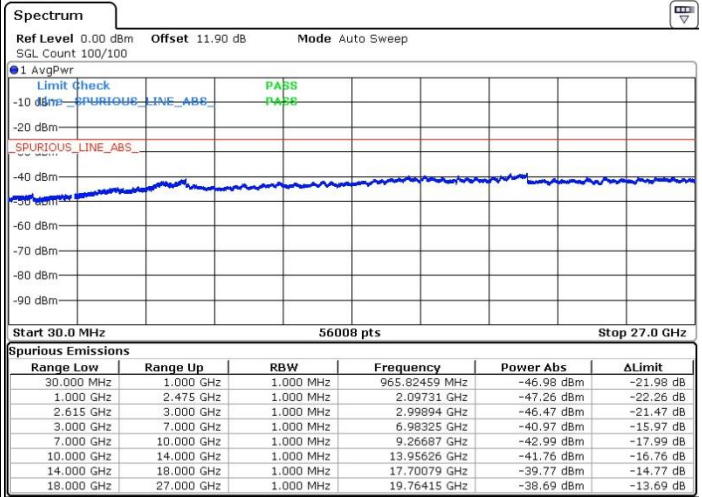

Date: 5.APR.2018 06:44:17

Date: 5.APR.2018 06:31:48

Lowest Channel / FullIRB

N/A

Date: 5.APR.2018 06:26:47

LTE Band 7 / 20MHz+15MHz

16QAM

MiddleChannel / 1RB0 and 1RB74

Middle Channel / 1RB99 and 1RB0

Date: 5.APR.2018 06:48:22

Date: 5.APR.2018 06:51:25

Middle Channel / FullIRB

N/A

Date: 5.APR.2018 06:54:33

LTE Band 7 / 20MHz+15MHz

16QAM

Highest Channel / 1RB0 and 1RB74

Highest Channel / 1RB99 and 1RB0

Date: 5.APR.2018 07:07:23

Date: 5.APR.2018 07:11:50

Highest Channel / FullIRB

N/A

Date: 5.APR.2018 06:58:17

LTE Band 7 / 20MHz+20MHz

16QAM

Lowest Channel / 1RB0 and 1RB99

Lowest Channel / 1RB99 and 1RB0

Lowest Channel / FullIRB

N/A

LTE Band 7 / 20MHz+20MHz

16QAM

Middle Channel / 1RB0 and 1RB99