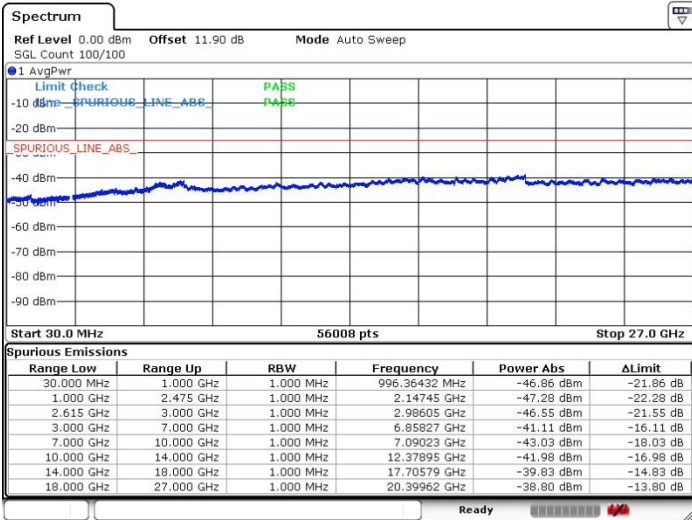

LTE Band 7 / 15MHz+20MHz

16QAM

Highest Channel / 1RB0 and 1RB99

Highest Channel / 1RB74 and 1RB0

Date: 5.APR.2018 06:13:00

Date: 5.APR.2018 06:06:06

Highest Channel / FullIRB

N/A

Date: 5.APR.2018 05:59:42

LTE Band 7 / 20MHz+10MHz

16QAM

Lowest Channel / 1RB0 and 1RB49

Lowest Channel / 1RB99 and 1RB0

Date: 5.APR.2018 03:09:54

Date: 5.APR.2018 03:20:57

Lowest Channel / FullIRB

N/A

Date: 5.APR.2018 03:04:32

LTE Band 7 / 20MHz+10MHz

16QAM

Middle Channel / 1RB0 and 1RB49

Middle Channel / 1RB99 and 1RB0

Date: 5.APR.2018 03:40:37

Date: 5.APR.2018 03:36:29

Middle Channel / FullIRB

N/A

Date: 5.APR.2018 04:13:20

LTE Band 7 / 20MHz+10MHz

16QAM

Highest Channel / 1RB0 and 1RB49

Highest Channel / 1RB99 and 1RB0

Date: 5.APR.2018 03:47:10