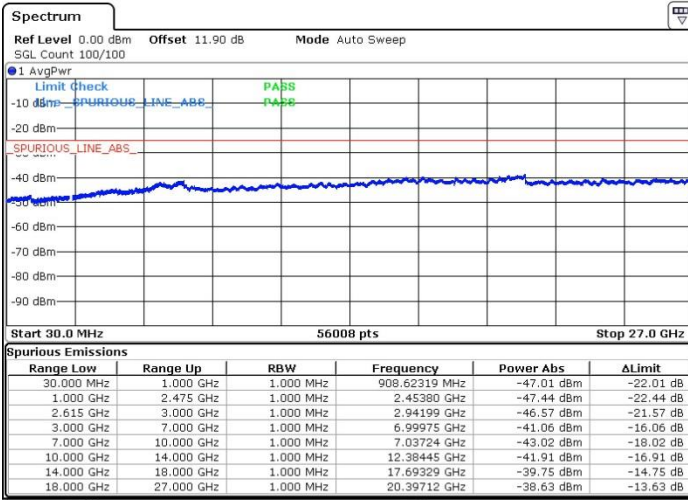

Date: 10.APR.2018 00:20:48

LTE Band 7 / 15MHz+10MHz

64QAM

Highest Channel / 1RB0 and 1RB49

Highest Channel / 1RB74 and 1RB0

Date: 10.APR.2018 00:46:34

Date: 10.APR.2018 00:42:57

Highest Channel / FullIRB

N/A

Date: 10.APR.2018 00:25:20

LTE Band 7 / 15MHz+15MHz

64QAM

Lowest Channel / 1RB0 and 1RB74

Lowest Channel / 1RB74 and 1RB0

Date: 5.APR.2018 04:27:52

Date: 5.APR.2018 04:40:17

Lowest Channel / FullIRB

N/A

Date: 5.APR.2018 04:21:23

LTE Band 7 / 15MHz+15MHz

64QAM

Middle Channel / 1RB0 and 1RB74

Middle Channel / 1RB74 and 1RB0

Date: 5.APR.2018 04:53:59

Date: 5.APR.2018 05:25:24

Middle Channel / FullIRB

N/A

Date: 5.APR.2018 04:48:28

LTE Band 7 / 15MHz+15MHz

64QAM

Highest Channel / 1RB0 and 1RB74

Highest Channel / 1RB74 and 1RB0