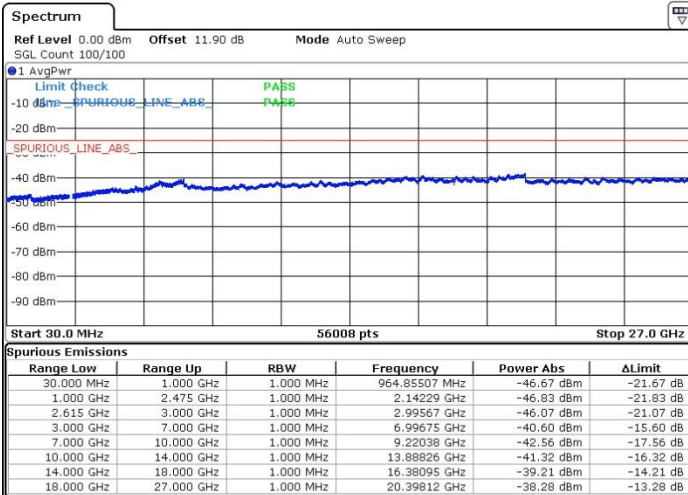

LTE Band 7 / 15MHz+10MHz

64QAM

Middle Channel / 1RB0 and 1RB49

Middle Channel / 1RB74 and 1RB0

Date: 10.APR.2018 00:13:13

Date: 10.APR.2018 00:17:08

Middle Channel / FullIRB

N/A

Date: 10.APR.2018 00:20:48

LTE Band 7 / 15MHz+10MHz

64QAM

Highest Channel / 1RB0 and 1RB49

Highest Channel / 1RB74 and 1RB0

Date: 10.APR.2018 00:46:34

Date: 10.APR.2018 00:42:57

Highest Channel / FullIRB

N/A

Date: 10.APR.2018 00:25:20

LTE Band 7 / 15MHz+15MHz

64QAM

Lowest Channel / 1RB0 and 1RB74

Lowest Channel / 1RB74 and 1RB0

Date: 5.APR.2018 04:27:52

Date: 5.APR.2018 04:40:17