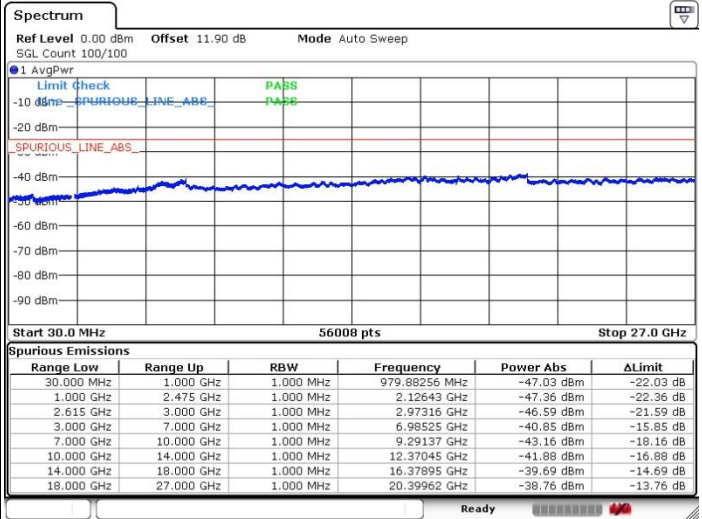

64QAM

Lowest Channel / 1RB0 and 1RB99

Lowest Channel / 1RB49 and 1RB0

Date: 5.APR.2018 01:59:05

Date: 5.APR.2018 02:07:52

Lowest Channel / FullIRB

N/A

Date: 5.APR.2018 01:50:10

LTE Band 7 / 10MHz+20MHz

64QAM

MiddleChannel / 1RB0 and 1RB99

Middle Channel / 1RB49 and 1RB0

Middle Channel / FullIRB

N/A

LTE Band 7 / 10MHz+20MHz

64QAM

Highest Channel / 1RB0 and 1RB99

Highest Channel / 1RB49 and 1RB0

Date: 5.APR.2018 02:42:12

Date: 5.APR.2018 02:52:10

Highest Channel / FullIRB

N/A

Date: 5.APR.2018 02:37:05

LTE Band 7 / 15MHz+10MHz