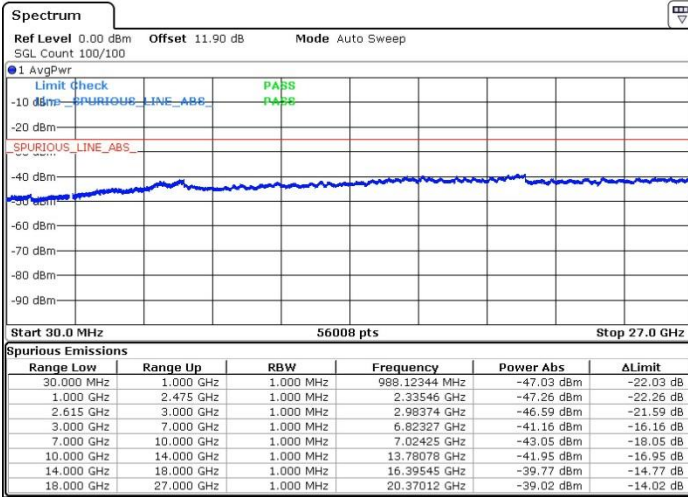

Middle Channel / 1RB99 and 1RB0

Date: 9.APR.2018 23:03:04

Date: 9.APR.2018 23:07:34

Middle Channel / FullIRB

N/A

Date: 9.APR.2018 23:11:20

LTE Band 7 / 20MHz+20MHz

16QAM

Highest Channel / 1RB0 and 1RB99

Highest Channel / 1RB99 and 1RB0

Date: 9.APR.2018 23:30:28

Date: 9.APR.2018 23:26:32

Highest Channel / FullIRB

N/A

Date: 9.APR.2018 23:16:07

LTE Band 7 / 10MHz+20MHz

64QAM

Lowest Channel / 1RB0 and 1RB99

Lowest Channel / 1RB49 and 1RB0

Date: 5.APR.2018 01:59:05

Date: 5.APR.2018 02:07:52

Lowest Channel / FullIRB

N/A

Date: 5.APR.2018 01:50:10