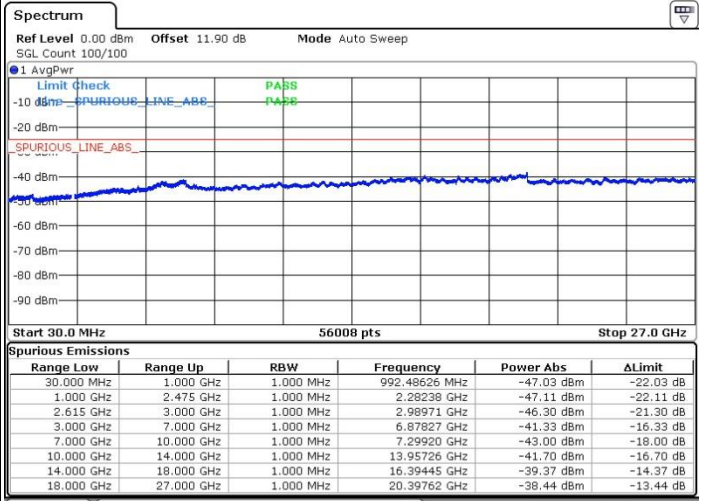

Date: 10.APR.2018 00:20:48

LTE Band 7 / 15MHz+10MHz

64QAM

Highest Channel / 1RB0 and 1RB49

Highest Channel / 1RB74 and 1RB0

Date: 10.APR.2018 00:46:34

Date: 10.APR.2018 00:42:57

Highest Channel / FullIRB

N/A

Date: 10.APR.2018 00:25:20

LTE Band 7 / 15MHz+15MHz

64QAM

Lowest Channel / 1RB0 and 1RB74

Lowest Channel / 1RB74 and 1RB0

Date: 5.APR.2018 04:27:52

Date: 5.APR.2018 04:40:17

Lowest Channel / FullIRB

N/A

Date: 5.APR.2018 04:21:23

LTE Band 7 / 15MHz+15MHz

64QAM

Middle Channel / 1RB0 and 1RB74

Middle Channel / 1RB74 and 1RB0

Date: 5.APR.2018 04:53:59