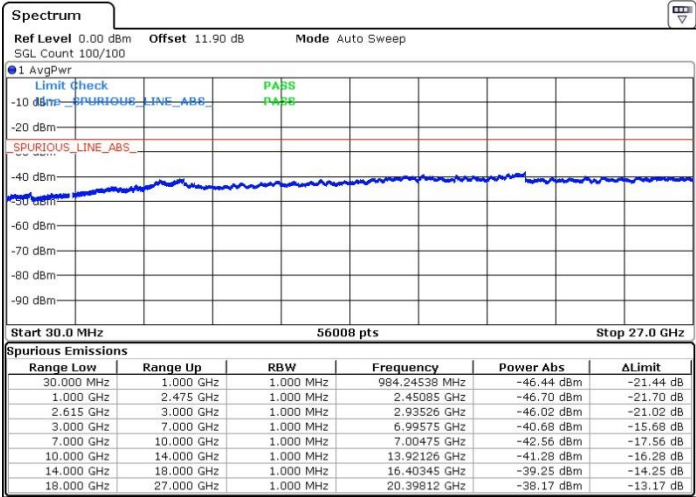

Highest Channel / 1RB0 and 1RB99

Highest Channel / 1RB49 and 1RB0

Date: 5.APR.2018 02:42:12

Date: 5.APR.2018 02:52:10

Highest Channel / FullIRB

N/A

Date: 5.APR.2018 02:37:05

LTE Band 7 / 15MHz+10MHz

64QAM

Lowest Channel / 1RB0 and 1RB49

Lowest Channel / 1RB74 and 1RB0

Date: 10.APR.2018 00:02:18

Date: 10.APR.2018 00:06:20

Lowest Channel / FullIRB

N/A

Date: 9.APR.2018 23:46:47

LTE Band 7 / 15MHz+10MHz

64QAM

Middle Channel / 1RB0 and 1RB49

Middle Channel / 1RB74 and 1RB0

Date: 10.APR.2018 00:13:13

Date: 10.APR.2018 00:17:08

Middle Channel / FullIRB

N/A

Date: 10.APR.2018 00:20:48

LTE Band 7 / 15MHz+10MHz

64QAM

Highest Channel / 1RB0 and 1RB49

Highest Channel / 1RB74 and 1RB0

Date: 10.APR.2018 00:46:34

Date: 10.APR.2018 00:42:57

Highest Channel / FullIRB