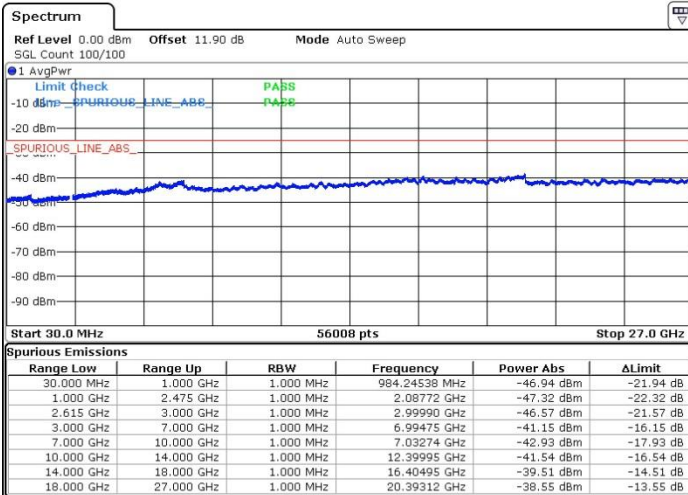

Middle Channel / 1RB99 and 1RB0

Date: 5.APR.2018 06:48:22

Date: 5.APR.2018 06:51:25

Middle Channel / FullIRB

N/A

Date: 5.APR.2018 06:54:33

LTE Band 7 / 20MHz+15MHz

16QAM

Highest Channel / 1RB0 and 1RB74

Highest Channel / 1RB99 and 1RB0

Date: 5.APR.2018 07:07:23

Date: 5.APR.2018 07:11:50

Highest Channel / FullIRB

N/A

Date: 5.APR.2018 06:58:17

LTE Band 7 / 20MHz+20MHz

16QAM

Lowest Channel / 1RB0 and 1RB99

Lowest Channel / 1RB99 and 1RB0

Lowest Channel / FullIRB

N/A

LTE Band 7 / 20MHz+20MHz

16QAM

Middle Channel / 1RB0 and 1RB99