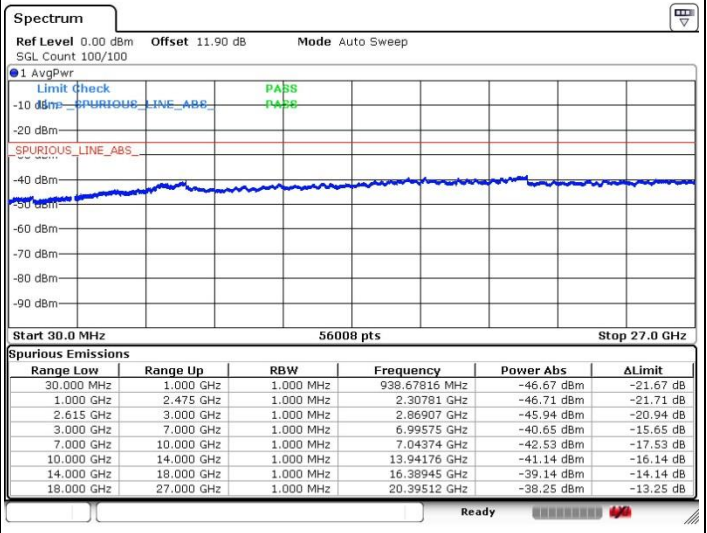

Highest Channel / 1RB0 and 1RB74

Highest Channel / 1RB99 and 1RB0

Date: 5.APR.2018 07:07:23

Date: 5.APR.2018 07:11:50

Highest Channel / FullIRB

N/A

Date: 5.APR.2018 06:58:17

LTE Band 7 / 20MHz+20MHz

16QAM

Lowest Channel / 1RB0 and 1RB99

Lowest Channel / 1RB99 and 1RB0

Lowest Channel / FullIRB

N/A

LTE Band 7 / 20MHz+20MHz

16QAM

Middle Channel / 1RB0 and 1RB99

Middle Channel / 1RB99 and 1RB0

Date: 9.APR.2018 23:03:04

Date: 9.APR.2018 23:07:34

Middle Channel / FullIRB

N/A

Date: 9.APR.2018 23:11:20

LTE Band 7 / 20MHz+20MHz

16QAM

Highest Channel / 1RB0 and 1RB99

Highest Channel / 1RB99 and 1RB0

Date: 9.APR.2018 23:30:28

Date: 9.APR.2018 23:26:32

Highest Channel / FullIRB

N/A

Date: 9.APR.2018 23:16:07

LTE Band 7 / 10MHz+20MHz