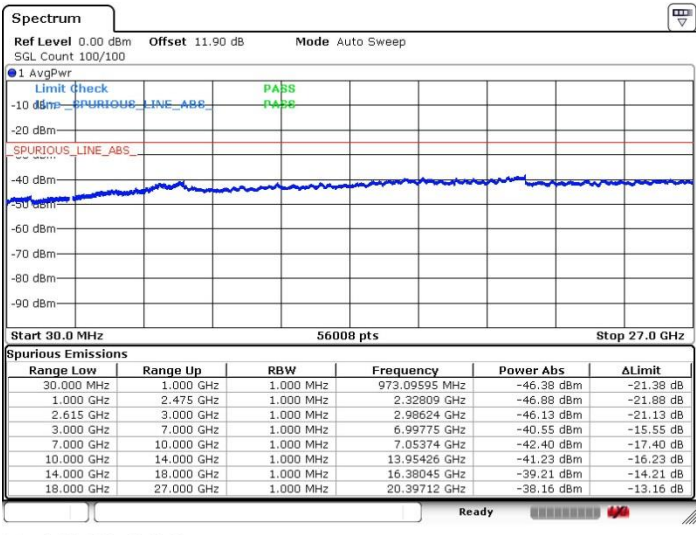

Middle Channel / 1RB99 and 1RB0

Date: 9.APR.2018 23:03:04

Date: 9.APR.2018 23:07:34

Middle Channel / FullIRB

N/A

Date: 9.APR.2018 23:11:20

LTE Band 7 / 20MHz+20MHz

16QAM

Highest Channel / 1RB0 and 1RB99

Highest Channel / 1RB99 and 1RB0

Date: 9.APR.2018 23:30:28

Date: 9.APR.2018 23:26:32

Highest Channel / FullIRB

N/A

Date: 9.APR.2018 23:16:07

LTE Band 7 / 10MHz+20MHz

64QAM

Lowest Channel / 1RB0 and 1RB99

Lowest Channel / 1RB49 and 1RB0

Date: 5.APR.2018 01:59:05

Date: 5.APR.2018 02:07:52

Lowest Channel / FullIRB

N/A

Date: 5.APR.2018 01:50:10