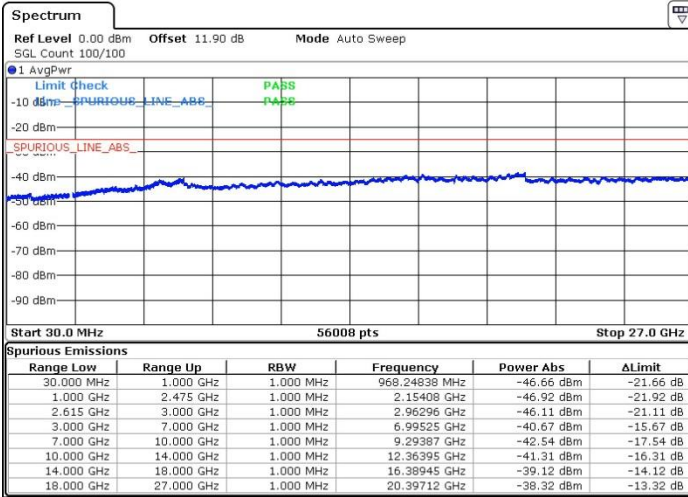

LTE Band 7 / 15MHz+10MHz

64QAM

Middle Channel / 1RB0 and 1RB49

Middle Channel / 1RB74 and 1RB0

Date: 10.APR.2018 00:13:13

Date: 10.APR.2018 00:17:08

Middle Channel / FullIRB

N/A

Date: 10.APR.2018 00:20:48

LTE Band 7 / 15MHz+10MHz

64QAM

Highest Channel / 1RB0 and 1RB49

Highest Channel / 1RB74 and 1RB0

Date: 10.APR.2018 00:46:34

Date: 10.APR.2018 00:42:57

Highest Channel / FullIRB

N/A

Date: 10.APR.2018 00:25:20

LTE Band 7 / 15MHz+15MHz

64QAM

Lowest Channel / 1RB0 and 1RB74

Lowest Channel / 1RB74 and 1RB0

Date: 5.APR.2018 04:27:52

Date: 5.APR.2018 04:40:17