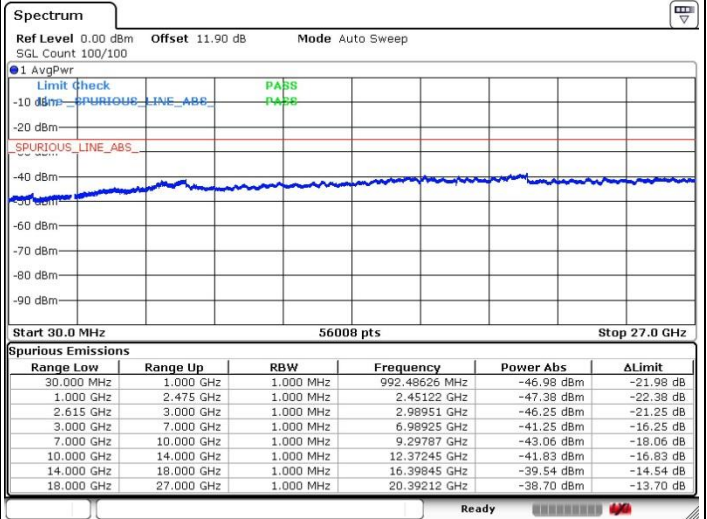

Date: 10.APR.2018 00:20:48

LTE Band 7 / 15MHz+10MHz

64QAM

Highest Channel / 1RB0 and 1RB49

Highest Channel / 1RB74 and 1RB0

Date: 10.APR.2018 00:46:34

Date: 10.APR.2018 00:42:57

Highest Channel / FullIRB

N/A

Date: 10.APR.2018 00:25:20

LTE Band 7 / 15MHz+15MHz

64QAM

Lowest Channel / 1RB0 and 1RB74

Lowest Channel / 1RB74 and 1RB0

Date: 5.APR.2018 04:27:52

Date: 5.APR.2018 04:40:17

Lowest Channel / FullIRB

N/A

Date: 5.APR.2018 04:21:23

LTE Band 7 / 15MHz+15MHz

64QAM

Middle Channel / 1RB0 and 1RB74

Middle Channel / 1RB74 and 1RB0

Date: 5.APR.2018 04:53:59

Date: 5.APR.2018 05:25:24

Middle Channel / FullIRB

N/A

Date: 5.APR.2018 04:48:28

LTE Band 7 / 15MHz+15MHz

64QAM

Highest Channel / 1RB0 and 1RB74

Highest Channel / 1RB74 and 1RB0