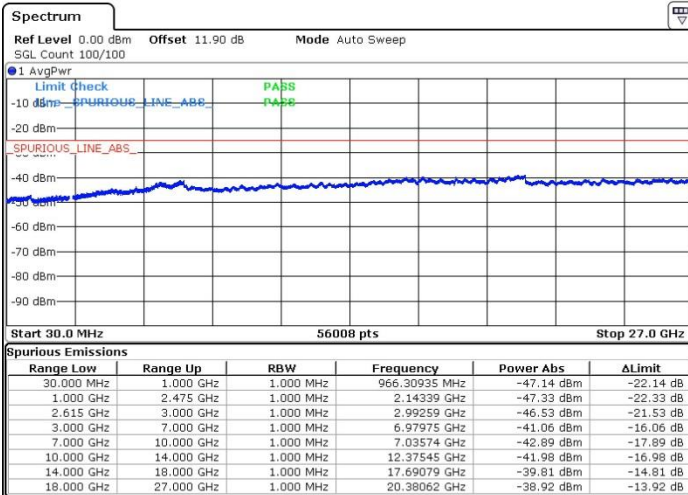

Highest Channel / 1RB0 and 1RB99

Highest Channel / 1RB99 and 1RB0

Date: 9.APR.2018 23:30:28

Date: 9.APR.2018 23:26:32

Highest Channel / FullIRB

N/A

Date: 9.APR.2018 23:16:07

LTE Band 7 / 10MHz+20MHz

64QAM

Lowest Channel / 1RB0 and 1RB99

Lowest Channel / 1RB49 and 1RB0

Date: 5.APR.2018 01:59:05

Date: 5.APR.2018 02:07:52

Lowest Channel / FullIRB

N/A

Date: 5.APR.2018 01:50:10

LTE Band 7 / 10MHz+20MHz

64QAM

MiddleChannel / 1RB0 and 1RB99

Middle Channel / 1RB49 and 1RB0

Middle Channel / FullIRB

N/A

LTE Band 7 / 10MHz+20MHz

64QAM

Highest Channel / 1RB0 and 1RB99

Highest Channel / 1RB49 and 1RB0

Date: 5.APR.2018 02:42:12

Date: 5.APR.2018 02:52:10

Highest Channel / FullIRB

N/A

Date: 5.APR.2018 02:37:05

LTE Band 7 / 15MHz+10MHz