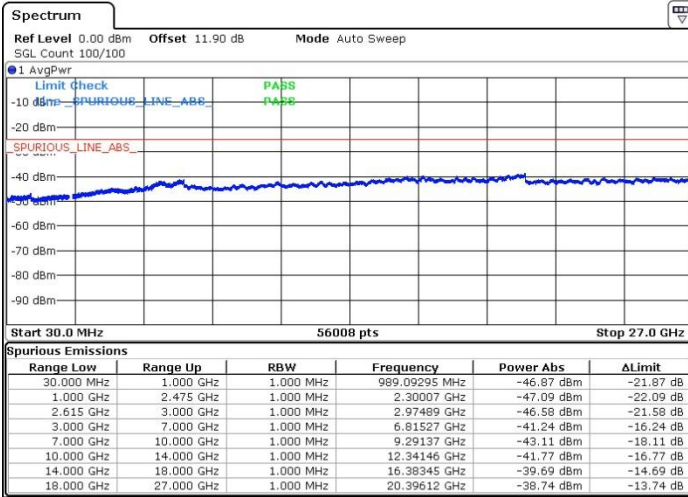

Date: 5.APR.2018 06:44:17

Date: 5.APR.2018 06:31:48

Lowest Channel / FullIRB

N/A

Date: 5.APR.2018 06:26:47

LTE Band 7 / 20MHz+15MHz

16QAM

MiddleChannel / 1RB0 and 1RB74

Middle Channel / 1RB99 and 1RB0

Date: 5.APR.2018 06:48:22

Date: 5.APR.2018 06:51:25

Middle Channel / FullIRB

N/A

Date: 5.APR.2018 06:54:33

LTE Band 7 / 20MHz+15MHz

16QAM

Highest Channel / 1RB0 and 1RB74

Highest Channel / 1RB99 and 1RB0

Date: 5.APR.2018 07:07:23

Date: 5.APR.2018 07:11:50

Highest Channel / FullIRB

N/A

Date: 5.APR.2018 06:58:17

LTE Band 7 / 20MHz+20MHz

16QAM

Lowest Channel / 1RB0 and 1RB99

Lowest Channel / 1RB99 and 1RB0

Lowest Channel / FullIRB

N/A

LTE Band 7 / 20MHz+20MHz

16QAM

Middle Channel / 1RB0 and 1RB99