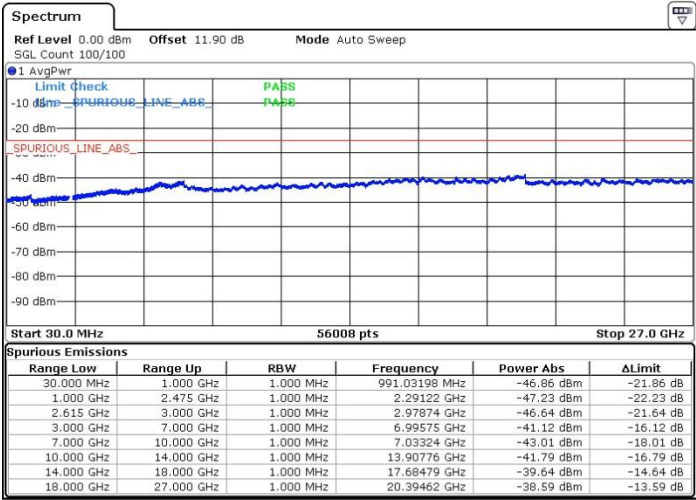

Date: 5.APR.2018 06:44:17

Date: 5.APR.2018 06:31:48

Lowest Channel / FullIRB

N/A

Date: 5.APR.2018 06:26:47

LTE Band 7 / 20MHz+15MHz

16QAM

MiddleChannel / 1RB0 and 1RB74

Middle Channel / 1RB99 and 1RB0

Date: 5.APR.2018 06:48:22

Date: 5.APR.2018 06:51:25

Middle Channel / FullIRB

N/A

Date: 5.APR.2018 06:54:33

LTE Band 7 / 20MHz+15MHz

16QAM

Highest Channel / 1RB0 and 1RB74

Highest Channel / 1RB99 and 1RB0

Date: 5.APR.2018 07:07:23

Date: 5.APR.2018 07:11:50

Highest Channel / FullIRB

N/A

Date: 5.APR.2018 06:58:17

LTE Band 7 / 20MHz+20MHz

16QAM

Lowest Channel / 1RB0 and 1RB99

Lowest Channel / 1RB99 and 1RB0

Lowest Channel / FullIRB

N/A

LTE Band 7 / 20MHz+20MHz

16QAM

Middle Channel / 1RB0 and 1RB99