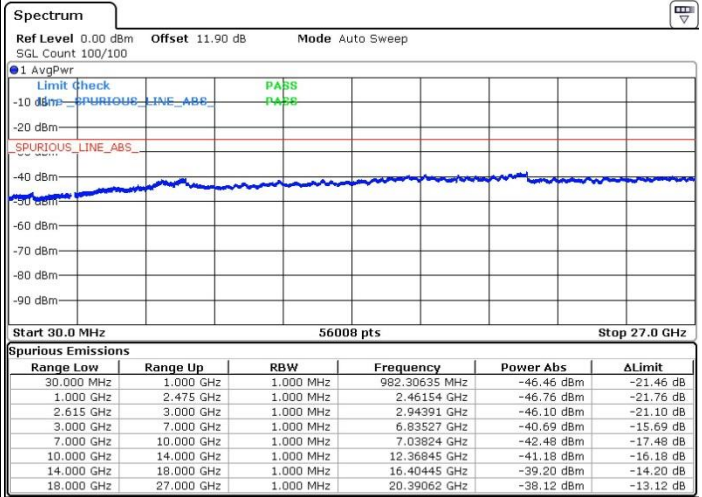

Date: 10.APR.2018 00:20:48

LTE Band 7 / 15MHz+10MHz

64QAM

Highest Channel / 1RB0 and 1RB49

Highest Channel / 1RB74 and 1RB0

Date: 10.APR.2018 00:46:34

Date: 10.APR.2018 00:42:57

Highest Channel / FullIRB

N/A

Date: 10.APR.2018 00:25:20

LTE Band 7 / 15MHz+15MHz

64QAM

Lowest Channel / 1RB0 and 1RB74

Lowest Channel / 1RB74 and 1RB0

Date: 5.APR.2018 04:27:52

Date: 5.APR.2018 04:40:17