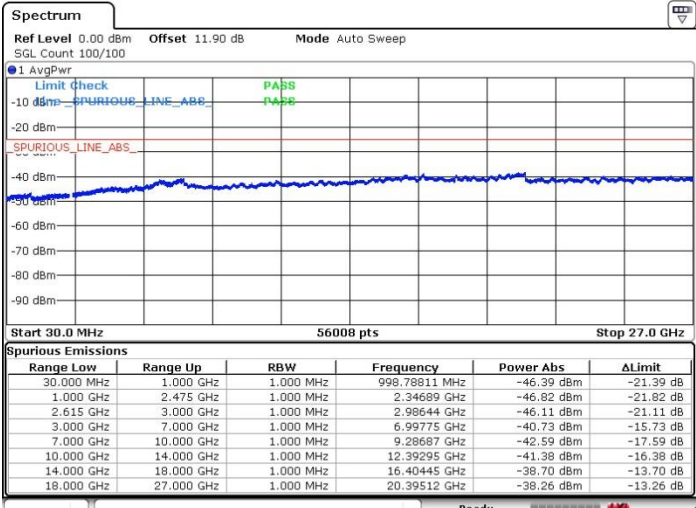

Highest Channel / 1RB0 and 1RB74

Highest Channel / 1RB99 and 1RB0

Date: 5.APR.2018 07:07:23

Date: 5.APR.2018 07:11:50

Highest Channel / FullIRB

N/A

Date: 5.APR.2018 06:58:17

LTE Band 7 / 20MHz+20MHz

16QAM

Lowest Channel / 1RB0 and 1RB99

Lowest Channel / 1RB99 and 1RB0

Lowest Channel / FullIRB

N/A

LTE Band 7 / 20MHz+20MHz

16QAM

Middle Channel / 1RB0 and 1RB99

Middle Channel / 1RB99 and 1RB0

Date: 9.APR.2018 23:03:04

Date: 9.APR.2018 23:07:34

Middle Channel / FullIRB

N/A

Date: 9.APR.2018 23:11:20

LTE Band 7 / 20MHz+20MHz

16QAM

Highest Channel / 1RB0 and 1RB99

Highest Channel / 1RB99 and 1RB0

Date: 9.APR.2018 23:30:28

Date: 9.APR.2018 23:26:32

Highest Channel / FullIRB

N/A

Date: 9.APR.2018 23:16:07

LTE Band 7 / 10MHz+20MHz