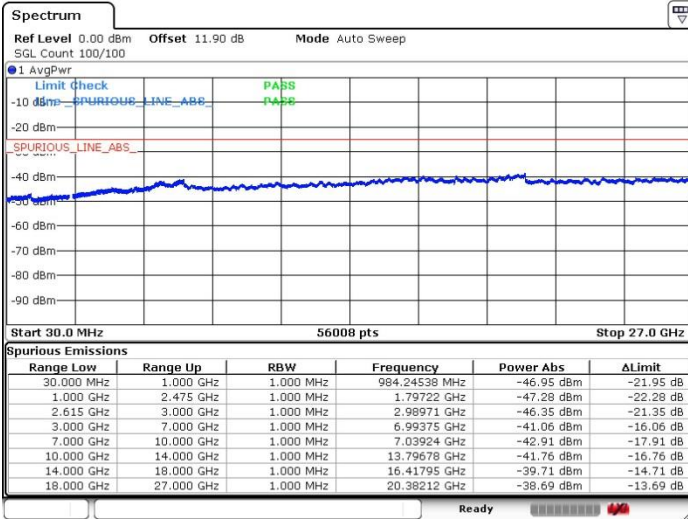

Middle Channel / FullIRB

N/A

Date: 5.APR.2018 04:13:20

LTE Band 7 / 20MHz+10MHz

16QAM

Highest Channel / 1RB0 and 1RB49

Highest Channel / 1RB99 and 1RB0

Date: 5.APR.2018 03:47:10

Date: 5.APR.2018 03:55:12

Highest Channel / FullIRB

N/A

Date: 5.APR.2018 03:59:57

LTE Band 7 / 20MHz+15MHz

16QAM

Lowest Channel / 1RB0 and 1RB74

Lowest Channel / 1RB99 and 1RB0

Date: 5.APR.2018 06:44:17

Date: 5.APR.2018 06:31:48

Lowest Channel / FullIRB

N/A

Date: 5.APR.2018 06:26:47

LTE Band 7 / 20MHz+15MHz

16QAM

MiddleChannel / 1RB0 and 1RB74

Middle Channel / 1RB99 and 1RB0

Date: 5.APR.2018 06:48:22

Date: 5.APR.2018 06:51:25

Middle Channel / FullIRB

N/A

Date: 5.APR.2018 06:54:33

LTE Band 7 / 20MHz+15MHz

16QAM