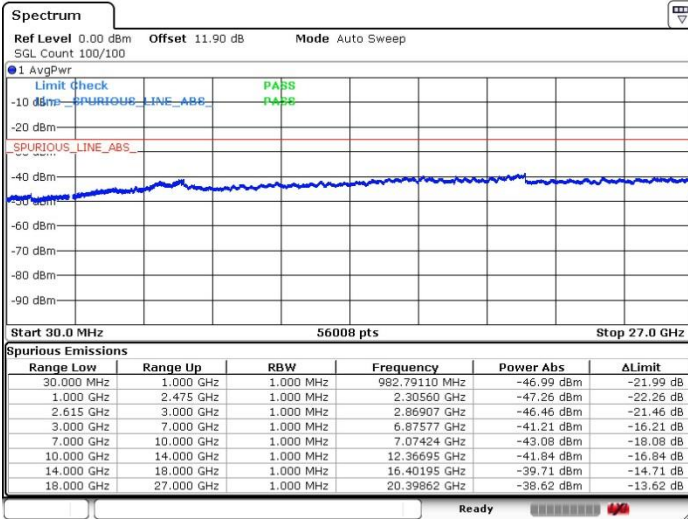

Highest Channel / 1RB0 and 1RB99

Highest Channel / 1RB99 and 1RB0

Date: 9.APR.2018 23:30:28

Date: 9.APR.2018 23:26:32

Highest Channel / FullIRB

N/A

Date: 9.APR.2018 23:16:07

LTE Band 7 / 10MHz+20MHz

64QAM

Lowest Channel / 1RB0 and 1RB99

Lowest Channel / 1RB49 and 1RB0

Date: 5.APR.2018 01:59:05

Date: 5.APR.2018 02:07:52

Lowest Channel / FullIRB

N/A

Date: 5.APR.2018 01:50:10

LTE Band 7 / 10MHz+20MHz

64QAM

MiddleChannel / 1RB0 and 1RB99

Middle Channel / 1RB49 and 1RB0

Middle Channel / FullIRB

N/A

LTE Band 7 / 10MHz+20MHz

64QAM

Highest Channel / 1RB0 and 1RB99

Highest Channel / 1RB49 and 1RB0

Date: 5.APR.2018 02:42:12

Date: 5.APR.2018 02:52:10

Highest Channel / FullIRB

N/A

Date: 5.APR.2018 02:37:05

LTE Band 7 / 15MHz+10MHz