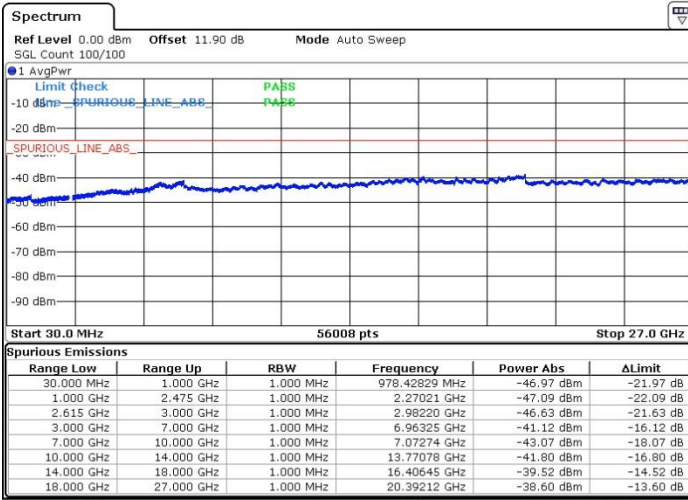

Lowest Channel / FullIRB

N/A

Date: 5.APR.2018 04:21:23

LTE Band 7 / 15MHz+15MHz

64QAM

Middle Channel / 1RB0 and 1RB74

Middle Channel / 1RB74 and 1RB0

Date: 5.APR.2018 04:53:59

Date: 5.APR.2018 05:25:24

Middle Channel / FullIRB

N/A

Date: 5.APR.2018 04:48:28

LTE Band 7 / 15MHz+15MHz

64QAM

Highest Channel / 1RB0 and 1RB74

Highest Channel / 1RB74 and 1RB0

Date: 5.APR.2018 04:57:44

Date: 5.APR.2018 05:06:48

Highest Channel / FullIRB

N/A

Date: 5.APR.2018 05:17:07