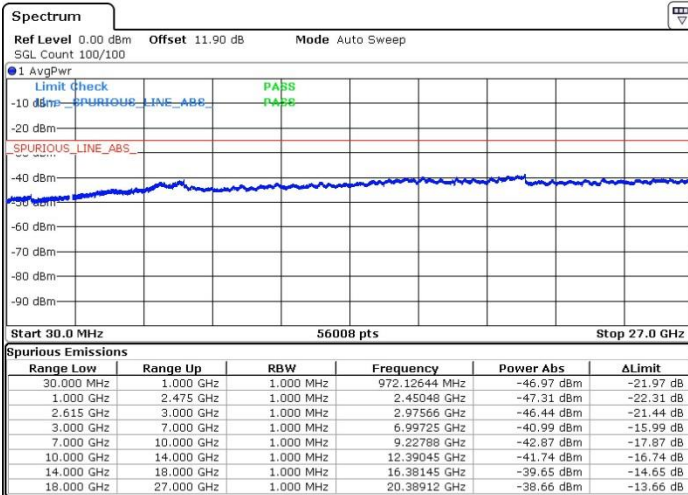

LTE Band 7 / 15MHz+20MHz

16QAM

Highest Channel / 1RB0 and 1RB99

Highest Channel / 1RB74 and 1RB0

Date: 5.APR.2018 06:13:00

Date: 5.APR.2018 06:06:06

Highest Channel / FullIRB

N/A

Date: 5.APR.2018 05:59:42

LTE Band 7 / 20MHz+10MHz

16QAM

Lowest Channel / 1RB0 and 1RB49

Lowest Channel / 1RB99 and 1RB0

Date: 5.APR.2018 03:09:54

Date: 5.APR.2018 03:20:57

Lowest Channel / FullIRB