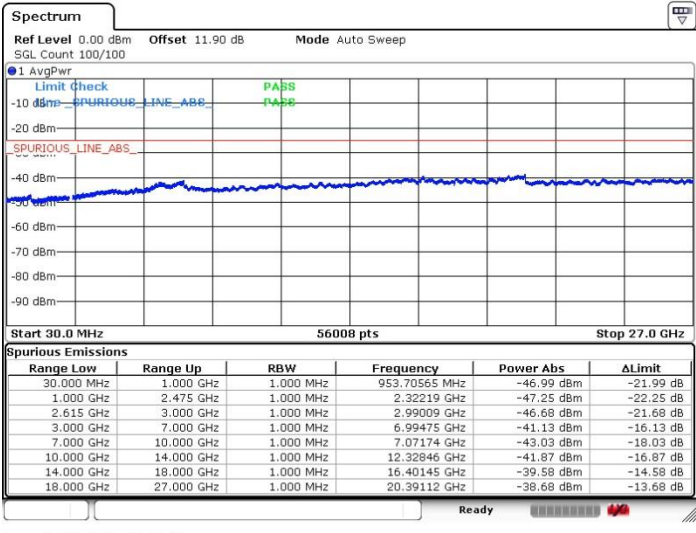

Highest Channel / 1RB0 and 1RB99

Highest Channel / 1RB99 and 1RB0

Date: 9.APR.2018 23:30:28

Date: 9.APR.2018 23:26:32

Highest Channel / FullIRB

N/A

Date: 9.APR.2018 23:16:07

LTE Band 7 / 10MHz+20MHz

64QAM

Lowest Channel / 1RB0 and 1RB99

Lowest Channel / 1RB49 and 1RB0

Date: 5.APR.2018 01:59:05

Date: 5.APR.2018 02:07:52

Lowest Channel / FullIRB

N/A

Date: 5.APR.2018 01:50:10

LTE Band 7 / 10MHz+20MHz

64QAM

MiddleChannel / 1RB0 and 1RB99

Middle Channel / 1RB49 and 1RB0

Middle Channel / FullIRB

N/A

LTE Band 7 / 10MHz+20MHz

64QAM

Highest Channel / 1RB0 and 1RB99

Highest Channel / 1RB49 and 1RB0

Date: 5.APR.2018 02:42:12

Date: 5.APR.2018 02:52:10

Highest Channel / FullIRB

N/A

Date: 5.APR.2018 02:37:05

LTE Band 7 / 15MHz+10MHz