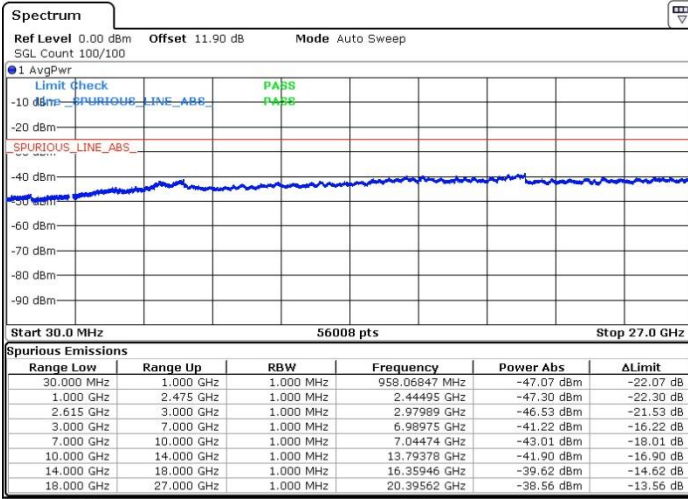

Lowest Channel / FullIRB

N/A

Date: 5.APR.2018 04:21:23

LTE Band 7 / 15MHz+15MHz

64QAM

Middle Channel / 1RB0 and 1RB74

Middle Channel / 1RB74 and 1RB0

Date: 5.APR.2018 04:53:59

Date: 5.APR.2018 05:25:24

Middle Channel / FullIRB

N/A

Date: 5.APR.2018 04:48:28

LTE Band 7 / 15MHz+15MHz

64QAM

Highest Channel / 1RB0 and 1RB74

Highest Channel / 1RB74 and 1RB0

Date: 5.APR.2018 04:57:44

Date: 5.APR.2018 05:06:48

Highest Channel / FullIRB

N/A

Date: 5.APR.2018 05:17:07