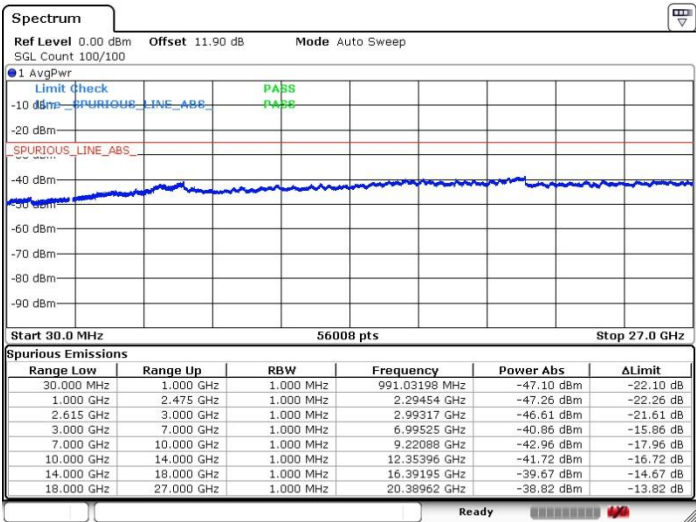

Highest Channel / 1RB0 and 1RB74

Highest Channel / 1RB99 and 1RB0

Date: 5.APR.2018 07:07:23

Date: 5.APR.2018 07:11:50

Highest Channel / FullIRB

N/A

Date: 5.APR.2018 06:58:17

LTE Band 7 / 20MHz+20MHz

16QAM

Lowest Channel / 1RB0 and 1RB99

Lowest Channel / 1RB99 and 1RB0

Lowest Channel / FullIRB

N/A

LTE Band 7 / 20MHz+20MHz

16QAM

Middle Channel / 1RB0 and 1RB99

Middle Channel / 1RB99 and 1RB0

Date: 9.APR.2018 23:03:04

Date: 9.APR.2018 23:07:34

Middle Channel / FullIRB

N/A

Date: 9.APR.2018 23:11:20

LTE Band 7 / 20MHz+20MHz

16QAM

Highest Channel / 1RB0 and 1RB99

Highest Channel / 1RB99 and 1RB0

Date: 9.APR.2018 23:30:28

Date: 9.APR.2018 23:26:32

Highest Channel / FullIRB

N/A

Date: 9.APR.2018 23:16:07

LTE Band 7 / 10MHz+20MHz