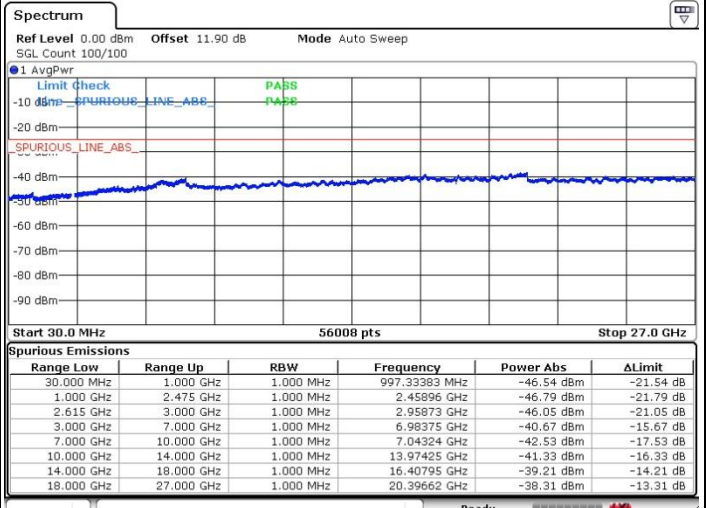

Highest Channel / 1RB0 and 1RB74

Highest Channel / 1RB99 and 1RB0

Date: 5.APR.2018 07:07:23

Date: 5.APR.2018 07:11:50

Highest Channel / FullIRB

N/A

Date: 5.APR.2018 06:58:17

LTE Band 7 / 20MHz+20MHz

16QAM

Lowest Channel / 1RB0 and 1RB99

Lowest Channel / 1RB99 and 1RB0

Lowest Channel / FullIRB

N/A

LTE Band 7 / 20MHz+20MHz

16QAM

Middle Channel / 1RB0 and 1RB99

Middle Channel / 1RB99 and 1RB0

Date: 9.APR.2018 23:03:04

Date: 9.APR.2018 23:07:34

Middle Channel / FullIRB

N/A

Date: 9.APR.2018 23:11:20

LTE Band 7 / 20MHz+20MHz

16QAM

Highest Channel / 1RB0 and 1RB99

Highest Channel / 1RB99 and 1RB0

Date: 9.APR.2018 23:30:28

Date: 9.APR.2018 23:26:32

Highest Channel / FullIRB

N/A

Date: 9.APR.2018 23:16:07

LTE Band 7 / 10MHz+20MHz