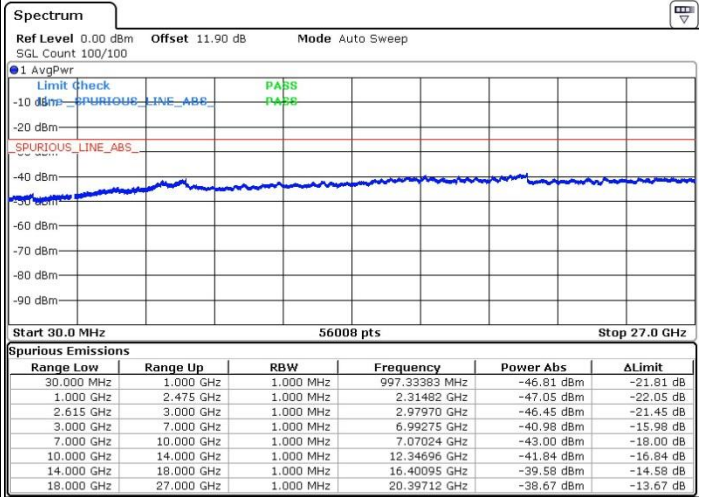

N/A

Date: 5.APR.2018 03:04:32

LTE Band 7 / 20MHz+10MHz

16QAM

Middle Channel / 1RB0 and 1RB49

Middle Channel / 1RB99 and 1RB0

Date: 5.APR.2018 03:40:37

Date: 5.APR.2018 03:36:29

Middle Channel / FullIRB

N/A

Date: 5.APR.2018 04:13:20

LTE Band 7 / 20MHz+10MHz

16QAM

Highest Channel / 1RB0 and 1RB49

Highest Channel / 1RB99 and 1RB0

Date: 5.APR.2018 03:47:10

Date: 5.APR.2018 03:55:12

Highest Channel / FullIRB

N/A

Date: 5.APR.2018 03:59:57

LTE Band 7 / 20MHz+15MHz

16QAM

Lowest Channel / 1RB0 and 1RB74

Lowest Channel / 1RB99 and 1RB0

Date: 5.APR.2018 06:44:17

Date: 5.APR.2018 06:31:48

Lowest Channel / FullIRB

N/A

Date: 5.APR.2018 06:26:47

LTE Band 7 / 20MHz+15MHz

16QAM

MiddleChannel / 1RB0 and 1RB74