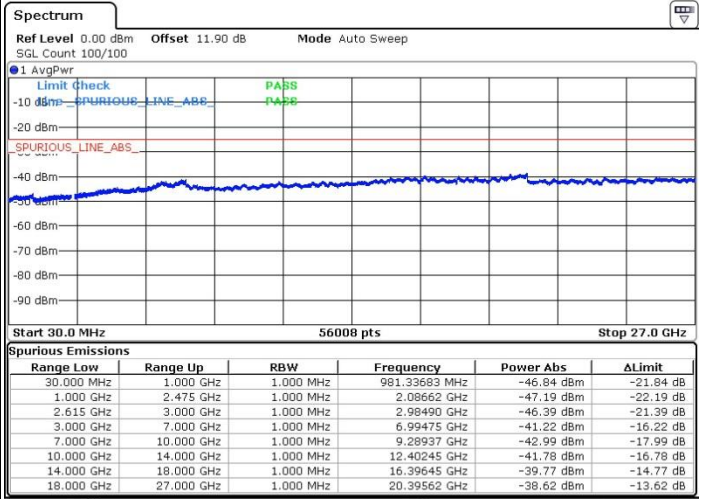

Lowest Channel / FullIRB

N/A

Date: 5.APR.2018 04:21:23

LTE Band 7 / 15MHz+15MHz

64QAM

Middle Channel / 1RB0 and 1RB74

Middle Channel / 1RB74 and 1RB0

Date: 5.APR.2018 04:53:59

Date: 5.APR.2018 05:25:24

Middle Channel / FullIRB

N/A

Date: 5.APR.2018 04:48:28

LTE Band 7 / 15MHz+15MHz

64QAM

Highest Channel / 1RB0 and 1RB74

Highest Channel / 1RB74 and 1RB0

Date: 5.APR.2018 04:57:44

Date: 5.APR.2018 05:06:48

Highest Channel / FullIRB

N/A

Date: 5.APR.2018 05:17:07