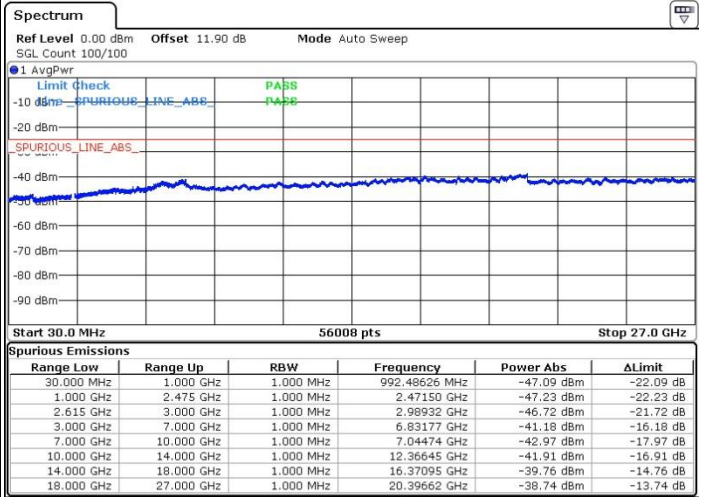

LTE Band 7 / 15MHz+20MHz

16QAM

Highest Channel / 1RB0 and 1RB99

Highest Channel / 1RB74 and 1RB0

Date: 5.APR.2018 06:13:00

Date: 5.APR.2018 06:06:06

Highest Channel / FullIRB

N/A

Date: 5.APR.2018 05:59:42

LTE Band 7 / 20MHz+10MHz

16QAM

Lowest Channel / 1RB0 and 1RB49

Lowest Channel / 1RB99 and 1RB0

Date: 5.APR.2018 03:09:54

Date: 5.APR.2018 03:20:57

Lowest Channel / FullIRB

Middle Channel / FullIRB

N/A

Date: 5.APR.2018 04:13:20

LTE Band 7 / 20MHz+10MHz

16QAM

Highest Channel / 1RB0 and 1RB49

Highest Channel / 1RB99 and 1RB0

Date: 5.APR.2018 03:47:10