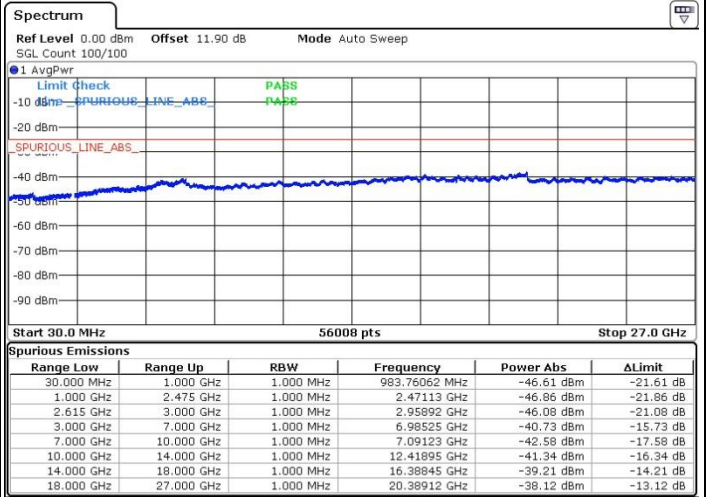

Highest Channel / 1RB0 and 1RB99

Highest Channel / 1RB49 and 1RB0

Date: 5.APR.2018 02:42:12

Date: 5.APR.2018 02:52:10

Highest Channel / FullIRB

N/A

Date: 5.APR.2018 02:37:05

LTE Band 7 / 15MHz+10MHz

64QAM

Lowest Channel / 1RB0 and 1RB49

Lowest Channel / 1RB74 and 1RB0

Date: 10.APR.2018 00:02:18

Date: 10.APR.2018 00:06:20

Lowest Channel / FullIRB

N/A

Date: 9.APR.2018 23:46:47

LTE Band 7 / 15MHz+10MHz

64QAM

Middle Channel / 1RB0 and 1RB49

Middle Channel / 1RB74 and 1RB0

Date: 10.APR.2018 00:13:13

Date: 10.APR.2018 00:17:08

Middle Channel / FullIRB

N/A

Date: 10.APR.2018 00:20:48

LTE Band 7 / 15MHz+10MHz

64QAM

Highest Channel / 1RB0 and 1RB49

Highest Channel / 1RB74 and 1RB0

Date: 10.APR.2018 00:46:34

Date: 10.APR.2018 00:42:57

Highest Channel / FullIRB