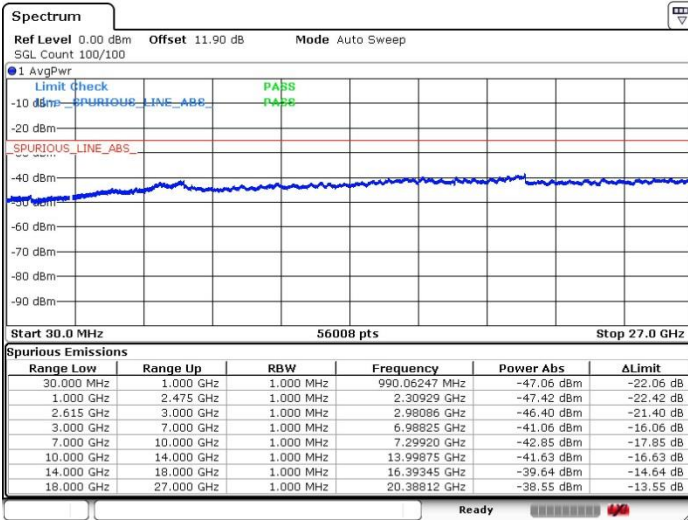

Middle Channel / FullIRB

N/A

Date: 5.APR.2018 04:13:20

LTE Band 7 / 20MHz+10MHz

16QAM

Highest Channel / 1RB0 and 1RB49

Highest Channel / 1RB99 and 1RB0

Date: 5.APR.2018 03:47:10

Date: 5.APR.2018 03:55:12

Highest Channel / FullIRB

N/A

Date: 5.APR.2018 03:59:57

LTE Band 7 / 20MHz+15MHz

16QAM

Lowest Channel / 1RB0 and 1RB74

Lowest Channel / 1RB99 and 1RB0

Date: 5.APR.2018 06:44:17

Date: 5.APR.2018 06:31:48

Lowest Channel / FullIRB

N/A

Date: 5.APR.2018 06:26:47

LTE Band 7 / 20MHz+15MHz

16QAM

MiddleChannel / 1RB0 and 1RB74