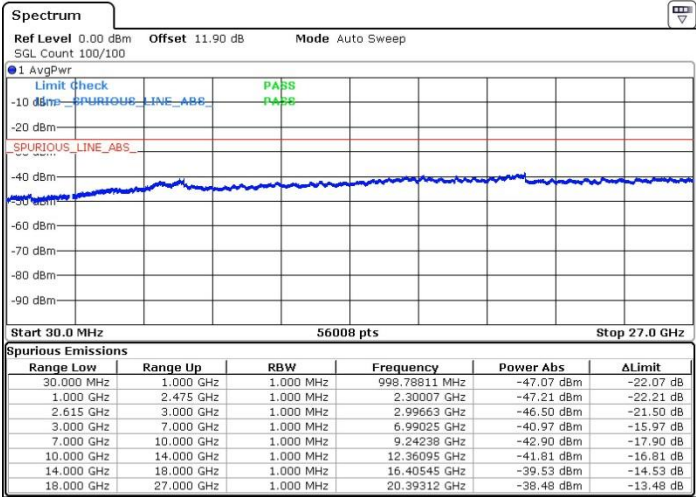

Date: 5.APR.2018 03:55:12

Highest Channel / FullIRB

N/A

Date: 5.APR.2018 03:59:57

LTE Band 7 / 20MHz+15MHz

16QAM

Lowest Channel / 1RB0 and 1RB74

Lowest Channel / 1RB99 and 1RB0

Date: 5.APR.2018 06:44:17

Date: 5.APR.2018 06:31:48

Lowest Channel / FullIRB

N/A

Date: 5.APR.2018 06:26:47

LTE Band 7 / 20MHz+15MHz

16QAM

MiddleChannel / 1RB0 and 1RB74

Middle Channel / 1RB99 and 1RB0

Date: 5.APR.2018 06:48:22

Date: 5.APR.2018 06:51:25

Middle Channel / FullIRB

N/A

Date: 5.APR.2018 06:54:33

LTE Band 7 / 20MHz+15MHz

16QAM

Highest Channel / 1RB0 and 1RB74

Highest Channel / 1RB99 and 1RB0

Date: 5.APR.2018 07:07:23

Date: 5.APR.2018 07:11:50

Highest Channel / FullIRB

N/A

Date: 5.APR.2018 06:58:17

LTE Band 7 / 20MHz+20MHz