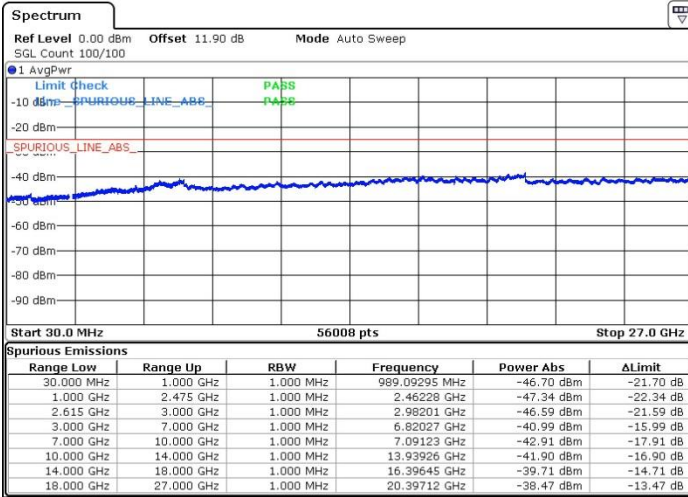

LTE Band 7 / 15MHz+20MHz

16QAM

Highest Channel / 1RB0 and 1RB99

Highest Channel / 1RB74 and 1RB0

Date: 5.APR.2018 06:13:00

Date: 5.APR.2018 06:06:06

Highest Channel / FullIRB

N/A

Date: 5.APR.2018 05:59:42

LTE Band 7 / 20MHz+10MHz

16QAM

Lowest Channel / 1RB0 and 1RB49

Lowest Channel / 1RB99 and 1RB0

Date: 5.APR.2018 03:09:54

Date: 5.APR.2018 03:20:57

Lowest Channel / FullIRB

N/A

Date: 5.APR.2018 03:04:32

LTE Band 7 / 20MHz+10MHz

16QAM

Middle Channel / 1RB0 and 1RB49

Middle Channel / 1RB99 and 1RB0

Date: 5.APR.2018 03:40:37

Date: 5.APR.2018 03:36:29

Middle Channel / FullIRB

N/A

Date: 5.APR.2018 04:13:20

LTE Band 7 / 20MHz+10MHz

16QAM

Highest Channel / 1RB0 and 1RB49

Highest Channel / 1RB99 and 1RB0

Date: 5.APR.2018 03:47:10