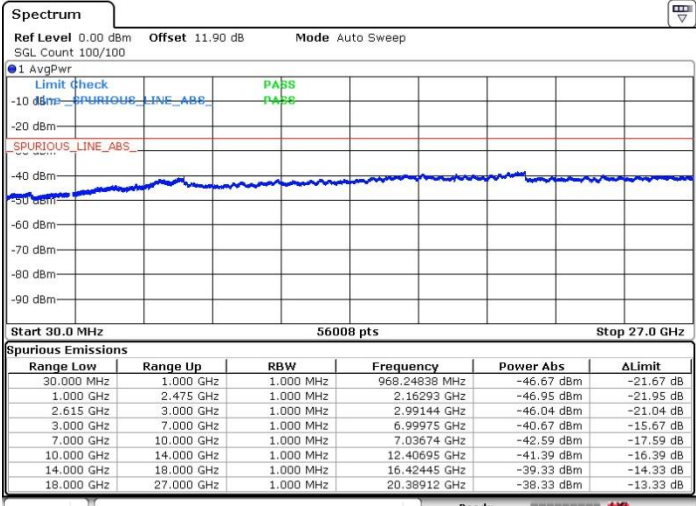

Highest Channel / 1RB0 and 1RB99

Highest Channel / 1RB49 and 1RB0

Date: 5.APR.2018 02:42:12

Date: 5.APR.2018 02:52:10

Highest Channel / FullIRB

N/A

Date: 5.APR.2018 02:37:05

LTE Band 7 / 15MHz+10MHz

64QAM

Lowest Channel / 1RB0 and 1RB49

Lowest Channel / 1RB74 and 1RB0

Date: 10.APR.2018 00:02:18

Date: 10.APR.2018 00:06:20

Lowest Channel / FullIRB

N/A

Date: 9.APR.2018 23:46:47

LTE Band 7 / 15MHz+10MHz

64QAM

Middle Channel / 1RB0 and 1RB49

Middle Channel / 1RB74 and 1RB0

Date: 10.APR.2018 00:13:13

Date: 10.APR.2018 00:17:08

Middle Channel / FullIRB

N/A

Date: 10.APR.2018 00:20:48

LTE Band 7 / 15MHz+10MHz

64QAM

Highest Channel / 1RB0 and 1RB49

Highest Channel / 1RB74 and 1RB0

Date: 10.APR.2018 00:46:34

Date: 10.APR.2018 00:42:57

Highest Channel / FullIRB