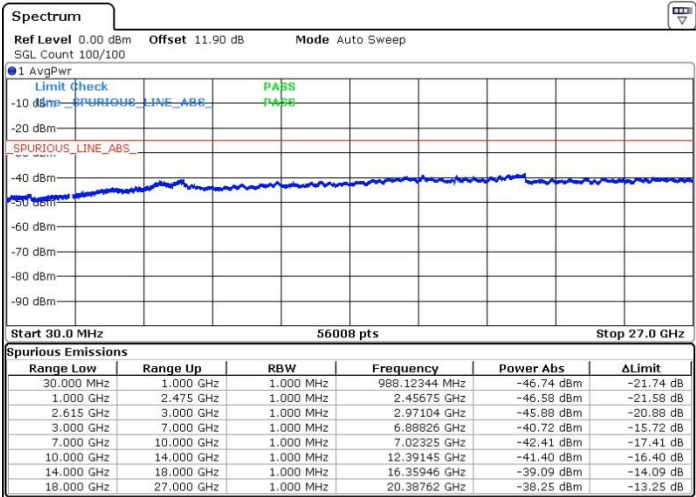

Highest Channel / 1RB0 and 1RB99

Highest Channel / 1RB49 and 1RB0

Date: 5.APR.2018 02:42:12

Date: 5.APR.2018 02:52:10

Highest Channel / FullIRB

N/A

Date: 5.APR.2018 02:37:05

LTE Band 7 / 15MHz+10MHz

64QAM

Lowest Channel / 1RB0 and 1RB49

Lowest Channel / 1RB74 and 1RB0

Date: 10.APR.2018 00:02:18

Date: 10.APR.2018 00:06:20

Lowest Channel / FullIRB

N/A

Date: 9.APR.2018 23:46:47

LTE Band 7 / 15MHz+10MHz

64QAM

Middle Channel / 1RB0 and 1RB49

Middle Channel / 1RB74 and 1RB0

Date: 10.APR.2018 00:13:13

Date: 10.APR.2018 00:17:08

Middle Channel / FullIRB

N/A

Date: 10.APR.2018 00:20:48

LTE Band 7 / 15MHz+10MHz

64QAM

Highest Channel / 1RB0 and 1RB49

Highest Channel / 1RB74 and 1RB0

Date: 10.APR.2018 00:46:34

Date: 10.APR.2018 00:42:57

Highest Channel / FullIRB