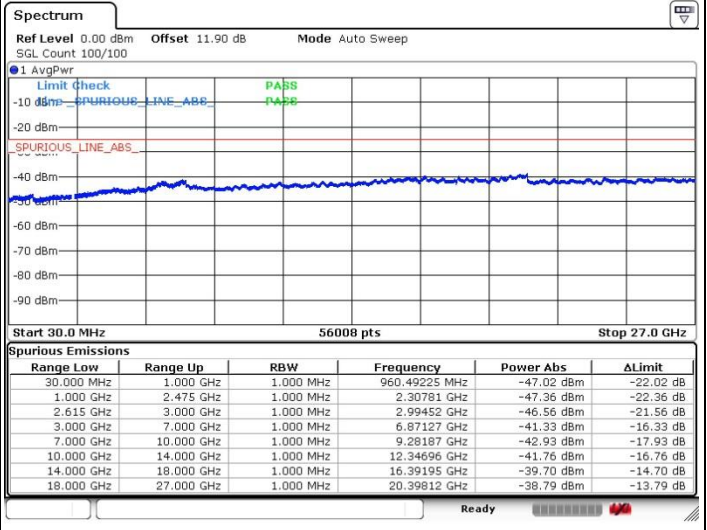

Highest Channel / 1RB0 and 1RB99

Highest Channel / 1RB99 and 1RB0

Date: 9.APR.2018 23:30:28

Date: 9.APR.2018 23:26:32

Highest Channel / FullIRB

N/A

Date: 9.APR.2018 23:16:07

LTE Band 7 / 10MHz+20MHz

64QAM

Lowest Channel / 1RB0 and 1RB99

Lowest Channel / 1RB49 and 1RB0

Date: 5.APR.2018 01:59:05

Date: 5.APR.2018 02:07:52

Lowest Channel / FullIRB

N/A

Date: 5.APR.2018 01:50:10

LTE Band 7 / 10MHz+20MHz

64QAM

MiddleChannel / 1RB0 and 1RB99

Middle Channel / 1RB49 and 1RB0

Middle Channel / FullIRB

N/A

LTE Band 7 / 10MHz+20MHz

64QAM

Highest Channel / 1RB0 and 1RB99

Highest Channel / 1RB49 and 1RB0

Date: 5.APR.2018 02:42:12

Date: 5.APR.2018 02:52:10

Highest Channel / FullIRB

N/A

Date: 5.APR.2018 02:37:05

LTE Band 7 / 15MHz+10MHz