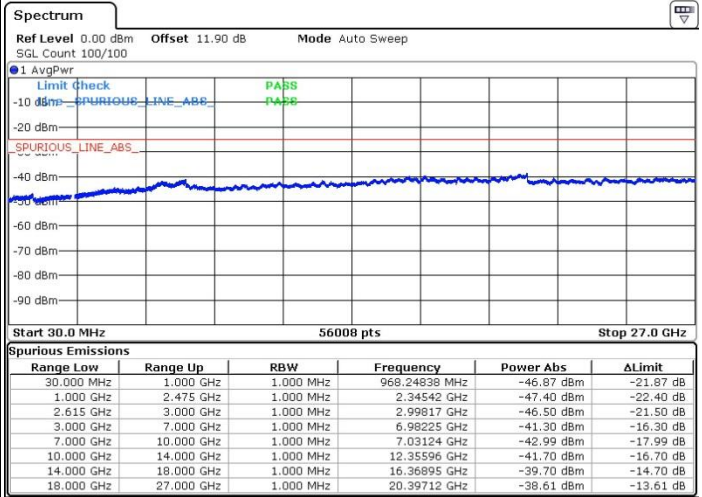

Middle Channel / 1RB99 and 1RB0

Date: 9.APR.2018 23:03:04

Date: 9.APR.2018 23:07:34

Middle Channel / FullIRB

N/A

Date: 9.APR.2018 23:11:20

LTE Band 7 / 20MHz+20MHz

16QAM

Highest Channel / 1RB0 and 1RB99

Highest Channel / 1RB99 and 1RB0

Date: 9.APR.2018 23:30:28

Date: 9.APR.2018 23:26:32

Highest Channel / FullIRB

N/A

Date: 9.APR.2018 23:16:07

LTE Band 7 / 10MHz+20MHz

64QAM

Lowest Channel / 1RB0 and 1RB99

Lowest Channel / 1RB49 and 1RB0

Date: 5.APR.2018 01:59:05

Date: 5.APR.2018 02:07:52

Lowest Channel / FullIRB

N/A

Date: 5.APR.2018 01:50:10