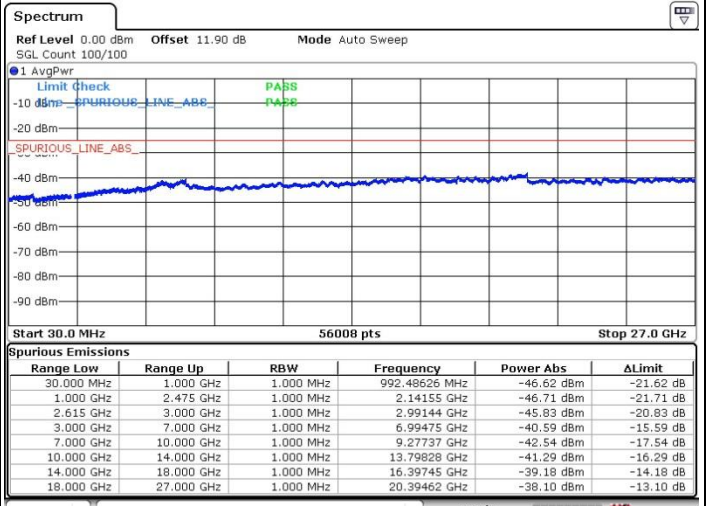

LTE Band 7 / 10MHz+20MHz

64QAM

MiddleChannel / 1RB0 and 1RB99

Middle Channel / 1RB49 and 1RB0

Middle Channel / FullIRB

N/A

LTE Band 7 / 10MHz+20MHz

64QAM

Highest Channel / 1RB0 and 1RB99

Highest Channel / 1RB49 and 1RB0

Date: 5.APR.2018 02:42:12

Date: 5.APR.2018 02:52:10

Highest Channel / FullIRB

N/A

Date: 5.APR.2018 02:37:05

LTE Band 7 / 15MHz+10MHz

64QAM

Lowest Channel / 1RB0 and 1RB49

Lowest Channel / 1RB74 and 1RB0

Date: 10.APR.2018 00:02:18

Date: 10.APR.2018 00:06:20

Lowest Channel / FullIRB

N/A

Date: 9.APR.2018 23:46:47