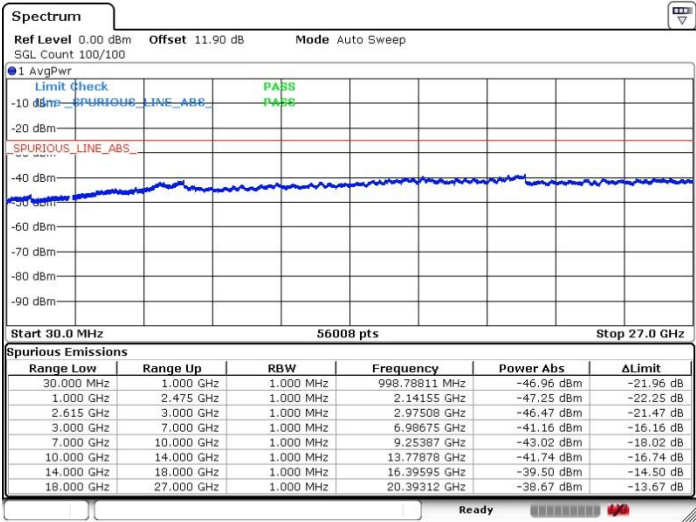

N/A

Date: 10.APR.2018 00:25:20

LTE Band 7 / 15MHz+15MHz

64QAM

Lowest Channel / 1RB0 and 1RB74

Lowest Channel / 1RB74 and 1RB0

Date: 5.APR.2018 04:27:52

Date: 5.APR.2018 04:40:17

Lowest Channel / FullIRB

N/A

Date: 5.APR.2018 04:21:23

LTE Band 7 / 15MHz+15MHz

64QAM

Middle Channel / 1RB0 and 1RB74

Middle Channel / 1RB74 and 1RB0

Date: 5.APR.2018 04:53:59

Date: 5.APR.2018 05:25:24

Middle Channel / FullIRB

N/A

Date: 5.APR.2018 04:48:28

LTE Band 7 / 15MHz+15MHz

64QAM

Highest Channel / 1RB0 and 1RB74

Highest Channel / 1RB74 and 1RB0