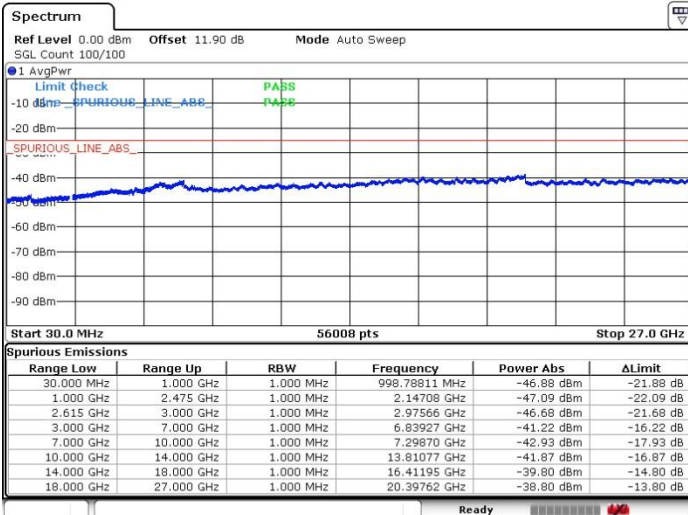

Date: 5.APR.2018 01:51:16

LTE Band 7 / 10MHz+20MHz

16QAM

MiddleChannel / 1RB0 and 1RB99

Middle Channel / 1RB49 and 1RB0

Date: 5.APR.2018 02:26:09

Date: 5.APR.2018 02:15:51

Middle Channel / FullIRB

N/A

Date: 5.APR.2018 02:30:38

LTE Band 7 / 10MHz+20MHz

16QAM

Highest Channel / 1RB0 and 1RB99

Highest Channel / 1RB49 and 1RB0

Date: 5.APR.2018 02:45:11

Date: 5.APR.2018 02:51:04

Highest Channel / FullIRB

N/A

Date: 5.APR.2018 02:35:42

LTE Band 7 / 15MHz+10MHz

16QAM

Lowest Channel / 1RB0 and 1RB49

Lowest Channel / 1RB74 and 1RB0

Date: 10.APR.2018 00:01:21