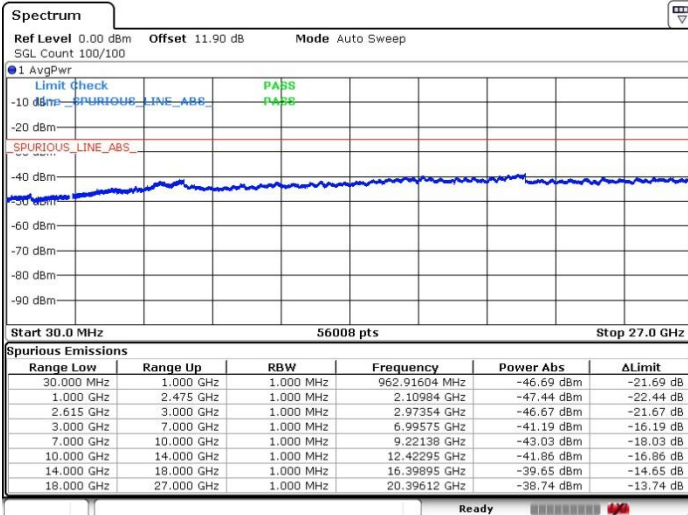

Date: 5.APR.2018 01:51:16

LTE Band 7 / 10MHz+20MHz

16QAM

MiddleChannel / 1RB0 and 1RB99

Middle Channel / 1RB49 and 1RB0

Date: 5.APR.2018 02:26:09

Date: 5.APR.2018 02:15:51

Middle Channel / FullIRB

N/A

Date: 5.APR.2018 02:30:38

LTE Band 7 / 10MHz+20MHz

16QAM

Highest Channel / 1RB0 and 1RB99

Highest Channel / 1RB49 and 1RB0

Date: 5.APR.2018 02:45:11

Date: 5.APR.2018 02:51:04

Highest Channel / FullIRB

N/A

Date: 5.APR.2018 02:35:42

LTE Band 7 / 15MHz+10MHz

16QAM

Lowest Channel / 1RB0 and 1RB49

Lowest Channel / 1RB74 and 1RB0

Date: 10.APR.2018 00:01:21