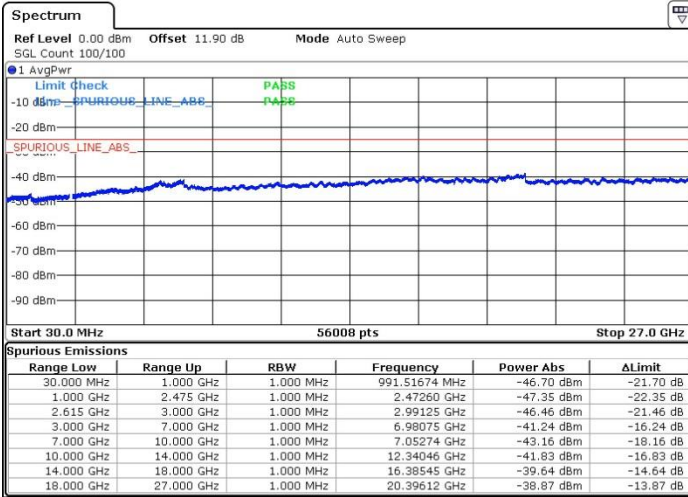

LTE Band 7 / 20MHz+10MHz

QPSK

Middle Channel / 1RB0 and 1RB49

Middle Channel / 1RB99 and 1RB0

Date: 5.APR.2018 03:41:37

Date: 5.APR.2018 03:34:59

Middle Channel / FullIRB

N/A

Date: 5.APR.2018 04:11:47

LTE Band 7 / 20MHz+10MHz

QPSK

Highest Channel / 1RB0 and 1RB49

Highest Channel / 1RB99 and 1RB0

Date: 5.APR.2018 03:45:44

Date: 5.APR.2018 03:53:04

Highest Channel / FullIRB

N/A

Date: 5.APR.2018 03:58:50

LTE Band 7 / 20MHz+15MHz

QPSK

Lowest Channel / 1RB0 and 1RB74

Lowest Channel / 1RB99 and 1RB0

Date: 5.APR.2018 06:37:26

Date: 5.APR.2018 06:30:19

Lowest Channel / FullIRB

N/A

Date: 5.APR.2018 06:25:35

LTE Band 7 / 20MHz+15MHz

QPSK

MiddleChannel / 1RB0 and 1RB74

Middle Channel / 1RB99 and 1RB0

Date: 5.APR.2018 06:47:21