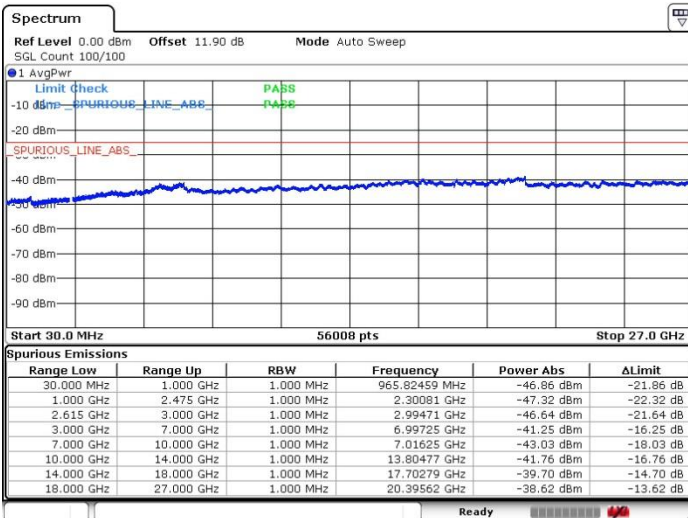

Lowest Channel / 1RB0 and 1RB74

Lowest Channel / 1RB74 and 1RB0

Date: 5.APR.2018 04:29:46

Date: 5.APR.2018 04:39:19

Lowest Channel / FullIRB

N/A

Date: 5.APR.2018 04:20:29

LTE Band 7 / 15MHz+15MHz

LTE Band 7 / 15MHz+15MHz

16QAM

Highest Channel / 1RB0 and 1RB74

Highest Channel / 1RB74 and 1RB0

Date: 5.APR.2018 04:56:51

Date: 5.APR.2018 05:05:58

Highest Channel / FullIRB

N/A

Date: 5.APR.2018 05:12:12

LTE Band 7 / 15MHz+20MHz

16QAM

Lowest Channel / 1RB0 and 1RB9

Lowest Channel / 1RB74 and 1RB0

Date: 5.APR.2018 05:39:52

Date: 5.APR.2018 05:45:18

Lowest Channel / FullIRB