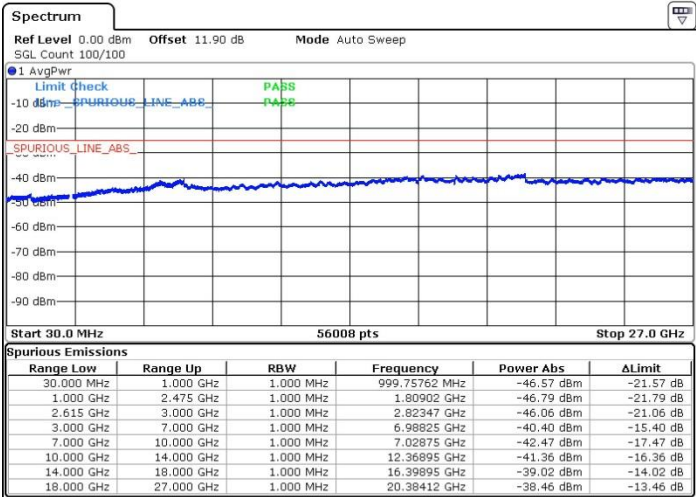

Highest Channel / FullIRB

N/A

Date: 5.APR.2018 02:35:42

LTE Band 7 / 15MHz+10MHz

16QAM

Lowest Channel / 1RB0 and 1RB49

Lowest Channel / 1RB74 and 1RB0

Date: 10.APR.2018 00:01:21

Date: 10.APR.2018 00:05:23

Lowest Channel / FullIRB

N/A

Date: 9.APR.2018 23:45:52

LTE Band 7 / 15MHz+10MHz

16QAM

Middle Channel / 1RB0 and 1RB49

Middle Channel / 1RB74 and 1RB0

Date: 10.APR.2018 00:12:17

Date: 10.APR.2018 00:16:09

Middle Channel / FullIRB

N/A

Date: 10.APR.2018 00:19:53

LTE Band 7 / 15MHz+10MHz

16QAM

Highest Channel / 1RB0 and 1RB49

Highest Channel / 1RB74 and 1RB0

Date: 10.APR.2018 00:45:16

Date: 10.APR.2018 00:41:49

Highest Channel / FullIRB

N/A

Date: 10.APR.2018 00:24:17

LTE Band 7 / 15MHz+15MHz

16QAM