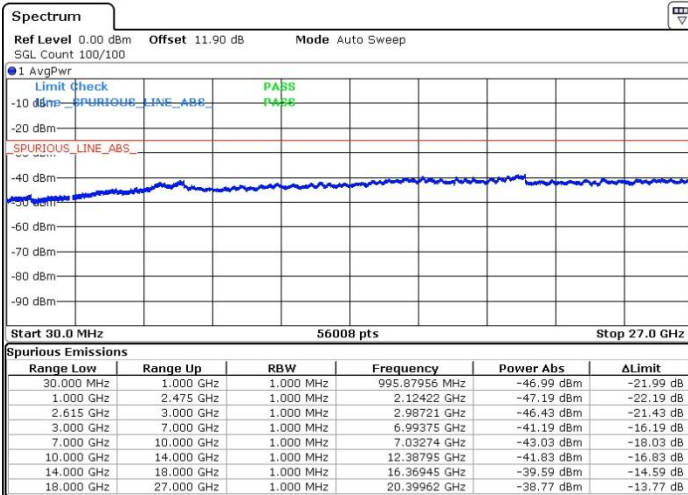

Lowest Channel / FullIRB

N/A

Date: 5.APR.2018 06:25:35

LTE Band 7 / 20MHz+15MHz

QPSK

MiddleChannel / 1RB0 and 1RB74

Middle Channel / 1RB99 and 1RB0

Date: 5.APR.2018 06:47:21

Date: 5.APR.2018 06:50:21

Middle Channel / FullIRB

N/A

Date: 5.APR.2018 06:53:31

LTE Band 7 / 20MHz+15MHz

QPSK

Highest Channel / 1RB0 and 1RB74

Highest Channel / 1RB99 and 1RB0

Date: 5.APR.2018 07:05:20

Date: 5.APR.2018 07:10:22

Highest Channel / FullIRB

N/A

Date: 5.APR.2018 06:57:13

LTE Band 7 / 20MHz+20MHz

QPSK

Lowest Channel / 1RB0 and 1RB99

Lowest Channel / 1RB99 and 1RB0

Date: 5.APR.2018 07:44:54

Date: 5.APR.2018 07:48:29

Lowest Channel / FullIRB

N/A

Date: 5.APR.2018 07:37:26

LTE Band 7 / 20MHz+20MHz

QPSK