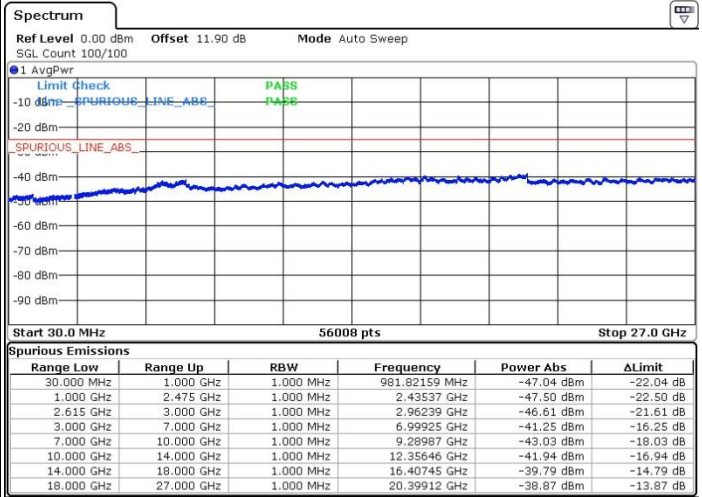

QPSK

Highest Channel / 1RB0 and 1RB99

Highest Channel / 1RB99 and 1RB0

Date: 9.APR.2018 23:28:39

Date: 9.APR.2018 23:25:05

Highest Channel / FullIRB

N/A

Date: 9.APR.2018 23:15:06

LTE Band 7 / 10MHz+20MHz

16QAM

Lowest Channel / 1RB0 and 1RB99

Lowest Channel / 1RB49 and 1RB0

Date: 5.APR.2018 01:56:34

Date: 5.APR.2018 02:09:09

Lowest Channel / FullIRB

N/A

Date: 5.APR.2018 01:51:16

LTE Band 7 / 10MHz+20MHz

16QAM

MiddleChannel / 1RB0 and 1RB99

Middle Channel / 1RB49 and 1RB0

Date: 5.APR.2018 02:26:09

Date: 5.APR.2018 02:15:51

Middle Channel / FullIRB

N/A

Date: 5.APR.2018 02:30:38

LTE Band 7 / 10MHz+20MHz

16QAM

Highest Channel / 1RB0 and 1RB99

Highest Channel / 1RB49 and 1RB0

Date: 5.APR.2018 02:45:11

Date: 5.APR.2018 02:51:04