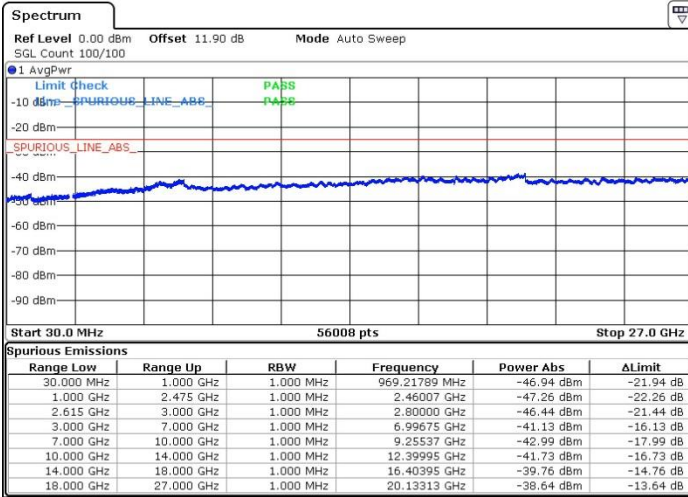

Date: 5.APR.2018 04:11:47

LTE Band 7 / 20MHz+10MHz

QPSK

Highest Channel / 1RB0 and 1RB49

Highest Channel / 1RB99 and 1RB0

Date: 5.APR.2018 03:45:44

Date: 5.APR.2018 03:53:04

Highest Channel / FullIRB

N/A

Date: 5.APR.2018 03:58:50

LTE Band 7 / 20MHz+15MHz

QPSK

Lowest Channel / 1RB0 and 1RB74

Lowest Channel / 1RB99 and 1RB0

Date: 5.APR.2018 06:37:26

Date: 5.APR.2018 06:30:19

Lowest Channel / FullIRB

N/A

Date: 5.APR.2018 06:25:35

LTE Band 7 / 20MHz+15MHz

QPSK

MiddleChannel / 1RB0 and 1RB74

Middle Channel / 1RB99 and 1RB0

Date: 5.APR.2018 06:47:21

Date: 5.APR.2018 06:50:21

Middle Channel / FullIRB

N/A

Date: 5.APR.2018 06:53:31

LTE Band 7 / 20MHz+15MHz

QPSK

Highest Channel / 1RB0 and 1RB74

Highest Channel / 1RB99 and 1RB0