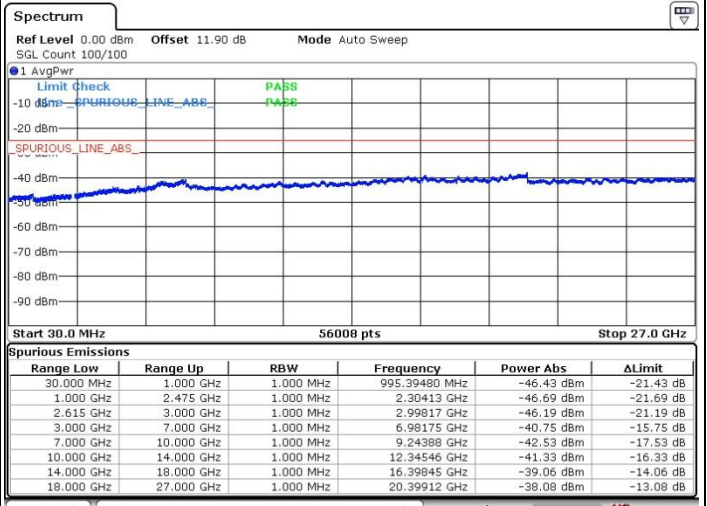

N/A

Date: 5.APR.2018 02:30:38

LTE Band 7 / 10MHz+20MHz

16QAM

Highest Channel / 1RB0 and 1RB99

Highest Channel / 1RB49 and 1RB0

Date: 5.APR.2018 02:45:11

Date: 5.APR.2018 02:51:04

Highest Channel / FullIRB

N/A

Date: 5.APR.2018 02:35:42

LTE Band 7 / 15MHz+10MHz

16QAM

Lowest Channel / 1RB0 and 1RB49

Lowest Channel / 1RB74 and 1RB0

Date: 10.APR.2018 00:01:21

Date: 10.APR.2018 00:05:23

Lowest Channel / FullIRB

N/A

Date: 9.APR.2018 23:45:52

LTE Band 7 / 15MHz+10MHz

16QAM

Middle Channel / 1RB0 and 1RB49

Middle Channel / 1RB74 and 1RB0

Date: 10.APR.2018 00:12:17

Date: 10.APR.2018 00:16:09

Middle Channel / FullIRB

N/A

Date: 10.APR.2018 00:19:53

LTE Band 7 / 15MHz+10MHz

16QAM

Highest Channel / 1RB0 and 1RB49