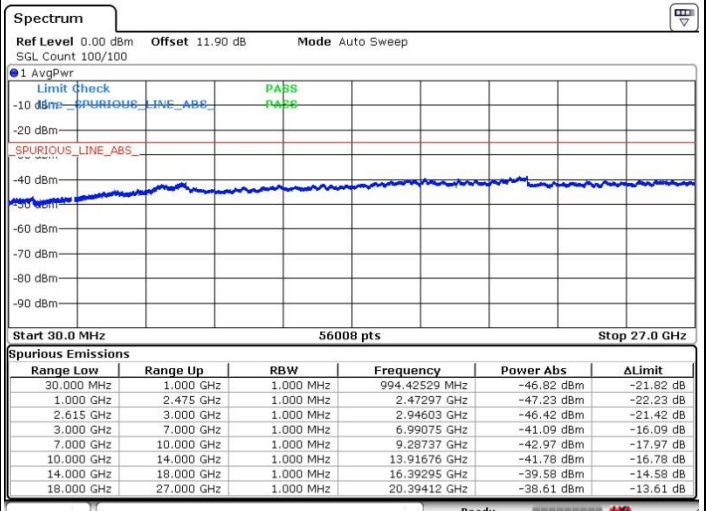

N/A

Date: 5.APR.2018 03:58:50

LTE Band 7 / 20MHz+15MHz

QPSK

Lowest Channel / 1RB0 and 1RB74

Lowest Channel / 1RB99 and 1RB0

Date: 5.APR.2018 06:37:26

Date: 5.APR.2018 06:30:19

Lowest Channel / FullIRB

N/A

Date: 5.APR.2018 06:25:35

LTE Band 7 / 20MHz+15MHz

QPSK

MiddleChannel / 1RB0 and 1RB74

Middle Channel / 1RB99 and 1RB0

Date: 5.APR.2018 06:47:21

Date: 5.APR.2018 06:50:21

Middle Channel / FullIRB

N/A

Date: 5.APR.2018 06:53:31

LTE Band 7 / 20MHz+15MHz

QPSK

Highest Channel / 1RB0 and 1RB74

Highest Channel / 1RB99 and 1RB0

Date: 5.APR.2018 07:05:20

Date: 5.APR.2018 07:10:22

Highest Channel / FullIRB

N/A

Date: 5.APR.2018 06:57:13

LTE Band 7 / 20MHz+20MHz

QPSK

Lowest Channel / 1RB0 and 1RB99