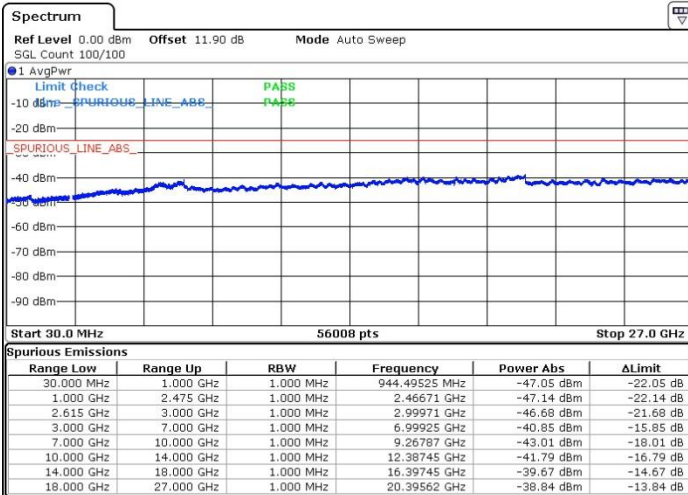

QPSK

Highest Channel / 1RB0 and 1RB99

Highest Channel / 1RB99 and 1RB0

Date: 9.APR.2018 23:28:39

Date: 9.APR.2018 23:25:05

Highest Channel / FullIRB

N/A

Date: 9.APR.2018 23:15:06

LTE Band 7 / 10MHz+20MHz

16QAM

Lowest Channel / 1RB0 and 1RB99

Lowest Channel / 1RB49 and 1RB0

Date: 5.APR.2018 01:56:34

Date: 5.APR.2018 02:09:09

Lowest Channel / FullIRB

N/A

Date: 5.APR.2018 01:51:16

LTE Band 7 / 10MHz+20MHz

16QAM

MiddleChannel / 1RB0 and 1RB99

Middle Channel / 1RB49 and 1RB0

Date: 5.APR.2018 02:26:09

Date: 5.APR.2018 02:15:51

Middle Channel / FullIRB

N/A

Date: 5.APR.2018 02:30:38

LTE Band 7 / 10MHz+20MHz

16QAM

Highest Channel / 1RB0 and 1RB99

Highest Channel / 1RB49 and 1RB0

Date: 5.APR.2018 02:45:11

Date: 5.APR.2018 02:51:04