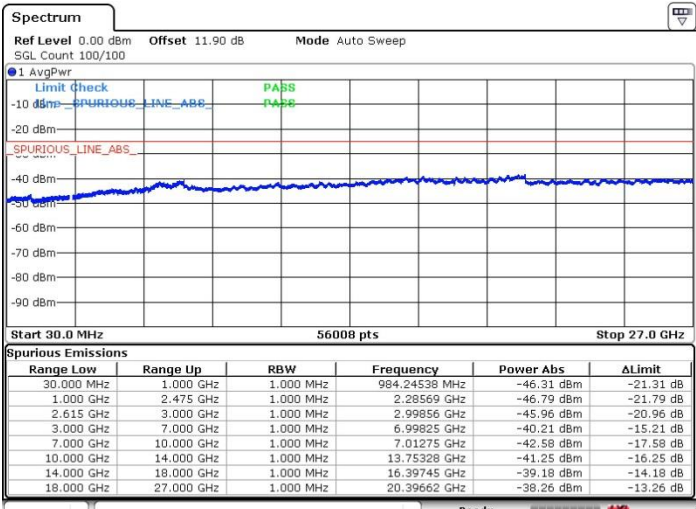

N/A

Date: 5.APR.2018 02:30:38

LTE Band 7 / 10MHz+20MHz

16QAM

Highest Channel / 1RB0 and 1RB99

Highest Channel / 1RB49 and 1RB0

Date: 5.APR.2018 02:45:11

Date: 5.APR.2018 02:51:04

Highest Channel / FullIRB

N/A

Date: 5.APR.2018 02:35:42

LTE Band 7 / 15MHz+10MHz

16QAM

Lowest Channel / 1RB0 and 1RB49

Lowest Channel / 1RB74 and 1RB0

Date: 10.APR.2018 00:01:21

Date: 10.APR.2018 00:05:23

Lowest Channel / FullIRB

N/A

Date: 9.APR.2018 23:45:52

LTE Band 7 / 15MHz+10MHz

16QAM

Middle Channel / 1RB0 and 1RB49

Middle Channel / 1RB74 and 1RB0