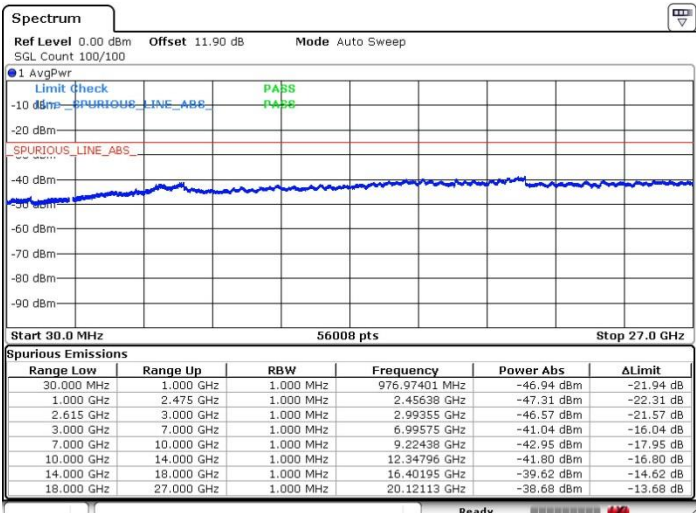

N/A

Date: 5.APR.2018 03:58:50

LTE Band 7 / 20MHz+15MHz

QPSK

Lowest Channel / 1RB0 and 1RB74

Lowest Channel / 1RB99 and 1RB0

Date: 5.APR.2018 06:37:26

Date: 5.APR.2018 06:30:19

Lowest Channel / FullIRB

N/A

Date: 5.APR.2018 06:25:35

LTE Band 7 / 20MHz+15MHz

QPSK

MiddleChannel / 1RB0 and 1RB74

Middle Channel / 1RB99 and 1RB0

Date: 5.APR.2018 06:47:21

Date: 5.APR.2018 06:50:21

Middle Channel / FullIRB

N/A

Date: 5.APR.2018 06:53:31

LTE Band 7 / 20MHz+15MHz

QPSK

Highest Channel / 1RB0 and 1RB74

Highest Channel / 1RB99 and 1RB0

Date: 5.APR.2018 07:05:20

Date: 5.APR.2018 07:10:22

Highest Channel / FullIRB

N/A

Date: 5.APR.2018 06:57:13

LTE Band 7 / 20MHz+20MHz

QPSK

Lowest Channel / 1RB0 and 1RB99