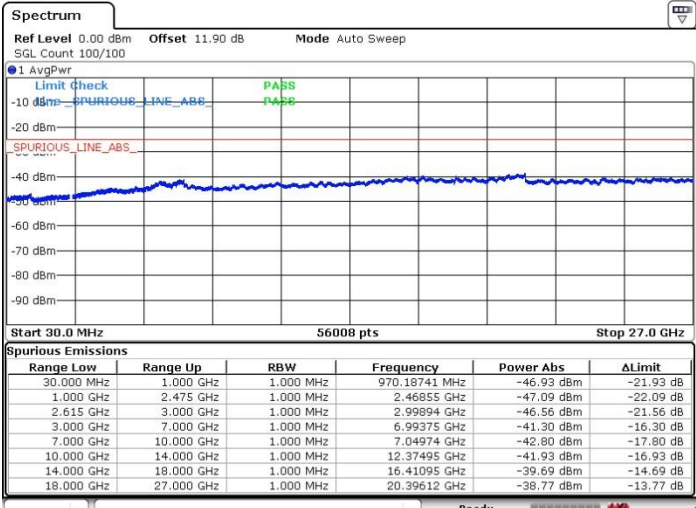

Date: 5.APR.2018 05:12:12

LTE Band 7 / 15MHz+20MHz

16QAM

Lowest Channel / 1RB0 and 1RB9

Lowest Channel / 1RB74 and 1RB0

Date: 5.APR.2018 05:39:52

Date: 5.APR.2018 05:45:18

Lowest Channel / FullIRB

N/A

Date: 5.APR.2018 05:32:38

LTE Band 7 / 15MHz+20MHz

16QAM

Middle Channel / 1RB0 and 1RB9

Middle Channel / 1RB74 and 1RB0

Date: 5.APR.2018 05:52:26

Date: 5.APR.2018 05:49:09