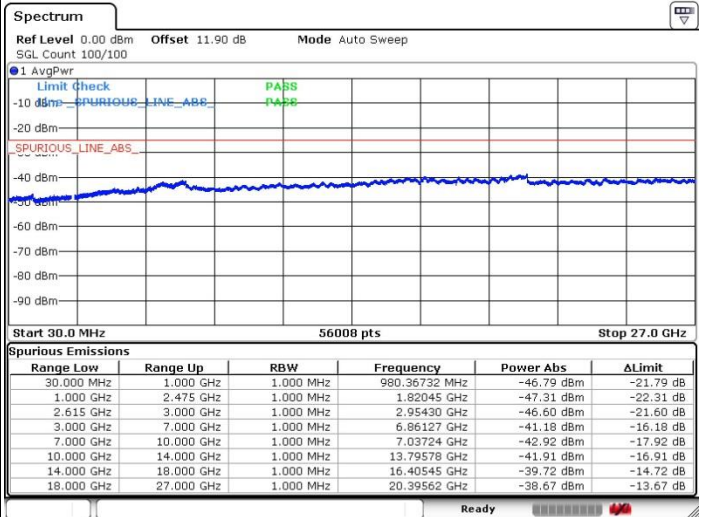

Lowest Channel / 1RB0 and 1RB74

Lowest Channel / 1RB74 and 1RB0

Date: 5.APR.2018 04:29:46

Date: 5.APR.2018 04:39:19

Lowest Channel / FullIRB

N/A

Date: 5.APR.2018 04:20:29

LTE Band 7 / 15MHz+15MHz

LTE Band 7 / 15MHz+15MHz

16QAM

Highest Channel / 1RB0 and 1RB74

Highest Channel / 1RB74 and 1RB0

Date: 5.APR.2018 04:56:51

Date: 5.APR.2018 05:05:58

Highest Channel / FullIRB

N/A

Date: 5.APR.2018 05:12:12

LTE Band 7 / 15MHz+20MHz

16QAM

Lowest Channel / 1RB0 and 1RB9

Lowest Channel / 1RB74 and 1RB0

Date: 5.APR.2018 05:39:52

Date: 5.APR.2018 05:45:18

Lowest Channel / FullIRB