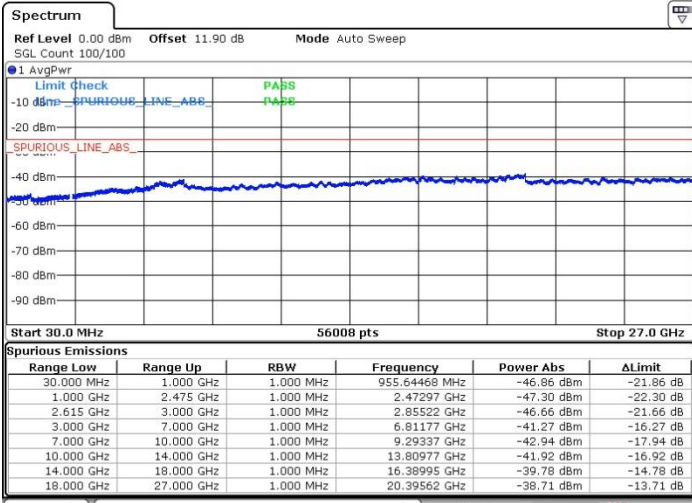

Date: 10.APR.2018 00:12:17

Date: 10.APR.2018 00:16:09

Middle Channel / FullIRB

N/A

Date: 10.APR.2018 00:19:53

LTE Band 7 / 15MHz+10MHz

16QAM

Highest Channel / 1RB0 and 1RB49

Highest Channel / 1RB74 and 1RB0

Date: 10.APR.2018 00:45:16

Date: 10.APR.2018 00:41:49

Highest Channel / FullIRB

N/A

Date: 10.APR.2018 00:24:17

LTE Band 7 / 15MHz+15MHz

16QAM

Lowest Channel / 1RB0 and 1RB74

Lowest Channel / 1RB74 and 1RB0

Date: 5.APR.2018 04:29:46

Date: 5.APR.2018 04:39:19

Lowest Channel / FullIRB

N/A

Date: 5.APR.2018 04:20:29

LTE Band 7 / 15MHz+15MHz