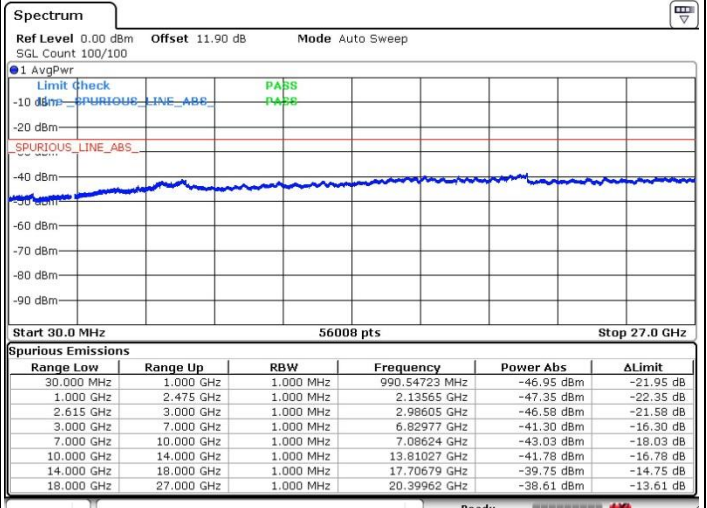

LTE Band 7 / 15MHz+15MHz

16QAM

Middle Channel / 1RB0 and 1RB74

Middle Channel / 1RB74 and 1RB0

Date: 5.APR.2018 04:52:59

Date: 5.APR.2018 05:24:31