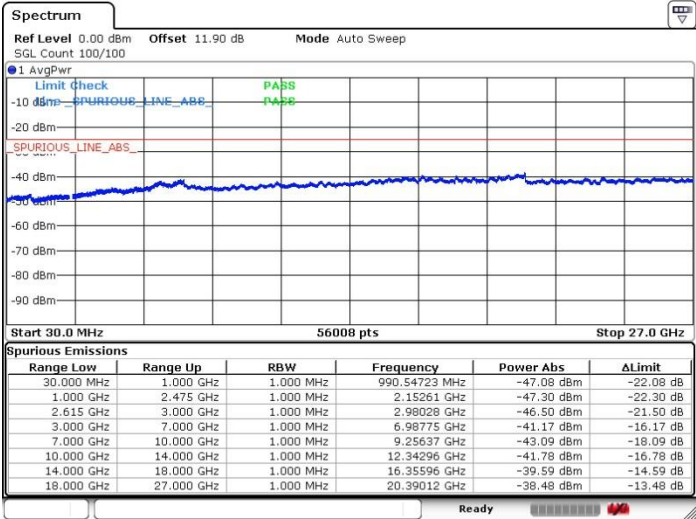

LTE Band 7 / 15MHz+15MHz

16QAM

Highest Channel / 1RB0 and 1RB74

Highest Channel / 1RB74 and 1RB0

Date: 5.APR.2018 04:56:51

Date: 5.APR.2018 05:05:58

Highest Channel / FullIRB

N/A

Date: 5.APR.2018 05:12:12

LTE Band 7 / 15MHz+20MHz

16QAM

Lowest Channel / 1RB0 and 1RB9

Lowest Channel / 1RB74 and 1RB0

Date: 5.APR.2018 05:39:52

Date: 5.APR.2018 05:45:18

Lowest Channel / FullIRB

N/A

Date: 5.APR.2018 05:32:38

LTE Band 7 / 15MHz+20MHz

16QAM

Middle Channel / 1RB0 and 1RB9

Middle Channel / 1RB74 and 1RB0

Date: 5.APR.2018 05:52:26

Date: 5.APR.2018 05:49:09