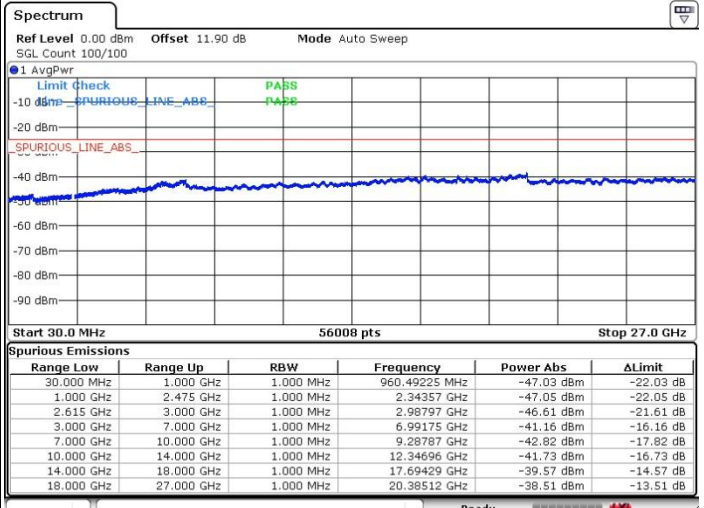

Date: 5.APR.2018 05:12:12

LTE Band 7 / 15MHz+20MHz

16QAM

Lowest Channel / 1RB0 and 1RB9

Lowest Channel / 1RB74 and 1RB0

Date: 5.APR.2018 05:39:52

Date: 5.APR.2018 05:45:18

Lowest Channel / FullIRB

N/A

Date: 5.APR.2018 05:32:38

LTE Band 7 / 15MHz+20MHz

16QAM

Middle Channel / 1RB0 and 1RB9

Middle Channel / 1RB74 and 1RB0

Date: 5.APR.2018 05:52:26

Date: 5.APR.2018 05:49:09