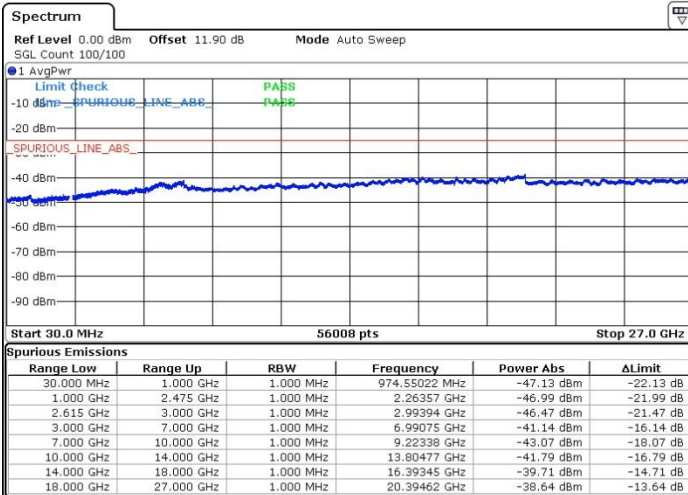

Date: 5.APR.2018 07:05:20

Date: 5.APR.2018 07:10:22

Highest Channel / FullIRB

N/A

Date: 5.APR.2018 06:57:13

LTE Band 7 / 20MHz+20MHz

QPSK

Lowest Channel / 1RB0 and 1RB99

Lowest Channel / 1RB99 and 1RB0

Date: 5.APR.2018 07:44:54

Date: 5.APR.2018 07:48:29

Lowest Channel / FullIRB

N/A

Date: 5.APR.2018 07:37:26

LTE Band 7 / 20MHz+20MHz

QPSK

Middle Channel / 1RB0 and 1RB9

Middle Channel / 1RB99 and 1RB0

Date: 9.APR.2018 23:00:54

Date: 9.APR.2018 23:05:57

Middle Channel / FullIRB

N/A

Date: 9.APR.2018 23:09:57

LTE Band 7 / 20MHz+20MHz