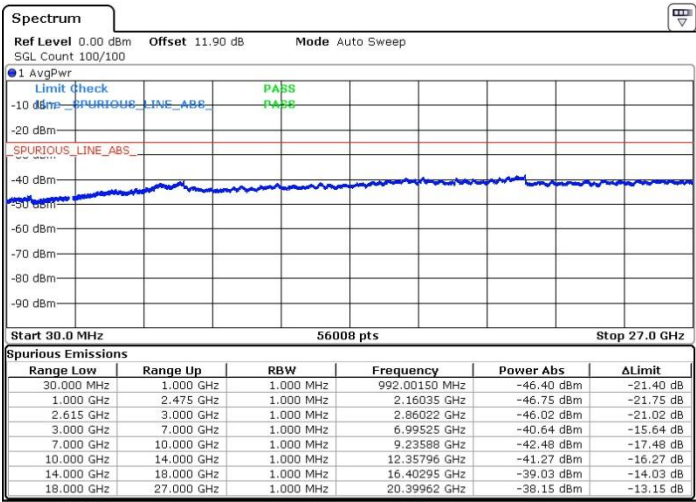

Date: 5.APR.2018 07:05:20

Date: 5.APR.2018 07:10:22

Highest Channel / FullIRB

N/A

Date: 5.APR.2018 06:57:13

LTE Band 7 / 20MHz+20MHz

QPSK

Lowest Channel / 1RB0 and 1RB99

Lowest Channel / 1RB99 and 1RB0

Date: 5.APR.2018 07:44:54

Date: 5.APR.2018 07:48:29

Lowest Channel / FullIRB

N/A

Date: 5.APR.2018 07:37:26

LTE Band 7 / 20MHz+20MHz

QPSK

Middle Channel / 1RB0 and 1RB9

Middle Channel / 1RB99 and 1RB0

Date: 9.APR.2018 23:00:54

Date: 9.APR.2018 23:05:57

Middle Channel / FullIRB

N/A

Date: 9.APR.2018 23:09:57

LTE Band 7 / 20MHz+20MHz

QPSK

Highest Channel / 1RB0 and 1RB99

Highest Channel / 1RB99 and 1RB0

Date: 9.APR.2018 23:28:39

Date: 9.APR.2018 23:25:05

Highest Channel / FullIRB

N/A

Date: 9.APR.2018 23:15:06