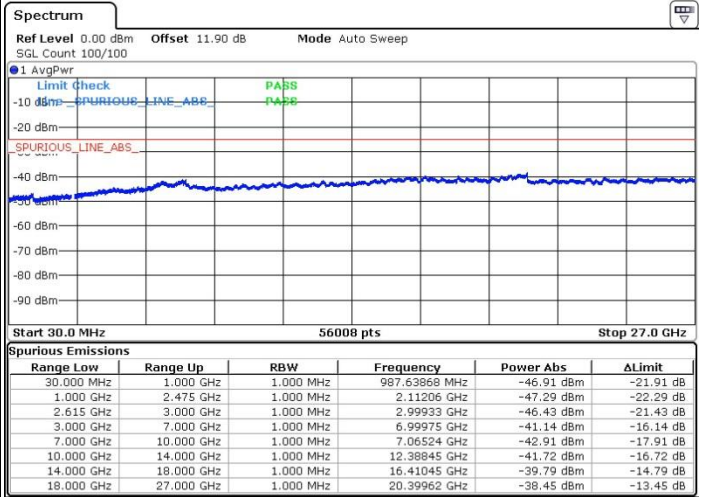

Date: 5.APR.2018 06:50:21

Middle Channel / FullIRB

N/A

Date: 5.APR.2018 06:53:31

LTE Band 7 / 20MHz+15MHz

QPSK

Highest Channel / 1RB0 and 1RB74

Highest Channel / 1RB99 and 1RB0

Date: 5.APR.2018 07:05:20

Date: 5.APR.2018 07:10:22

Highest Channel / FullIRB

N/A

Date: 5.APR.2018 06:57:13

LTE Band 7 / 20MHz+20MHz

QPSK

Lowest Channel / 1RB0 and 1RB99

Lowest Channel / 1RB99 and 1RB0

Date: 5.APR.2018 07:44:54

Date: 5.APR.2018 07:48:29

Lowest Channel / FullIRB

N/A

Date: 5.APR.2018 07:37:26

LTE Band 7 / 20MHz+20MHz

QPSK

Middle Channel / 1RB0 and 1RB9

Middle Channel / 1RB99 and 1RB0

Date: 9.APR.2018 23:00:54

Date: 9.APR.2018 23:05:57

Middle Channel / FullIRB

N/A

Date: 9.APR.2018 23:09:57

LTE Band 7 / 20MHz+20MHz