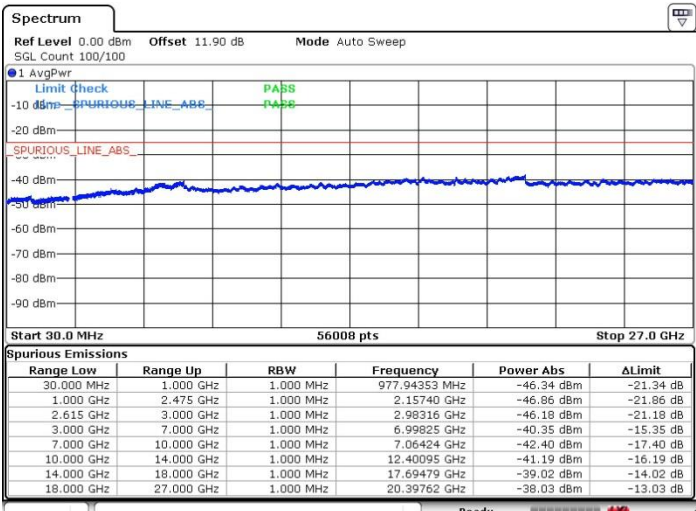

Date: 5.APR.2018 07:05:20

Date: 5.APR.2018 07:10:22

Highest Channel / FullIRB

N/A

Date: 5.APR.2018 06:57:13

LTE Band 7 / 20MHz+20MHz

QPSK

Lowest Channel / 1RB0 and 1RB99

Lowest Channel / 1RB99 and 1RB0

Date: 5.APR.2018 07:44:54

Date: 5.APR.2018 07:48:29

Lowest Channel / FullIRB

N/A

Date: 5.APR.2018 07:37:26

LTE Band 7 / 20MHz+20MHz

QPSK

Middle Channel / 1RB0 and 1RB9

Middle Channel / 1RB99 and 1RB0

Date: 9.APR.2018 23:00:54

Date: 9.APR.2018 23:05:57

Middle Channel / FullIRB

N/A

Date: 9.APR.2018 23:09:57

LTE Band 7 / 20MHz+20MHz