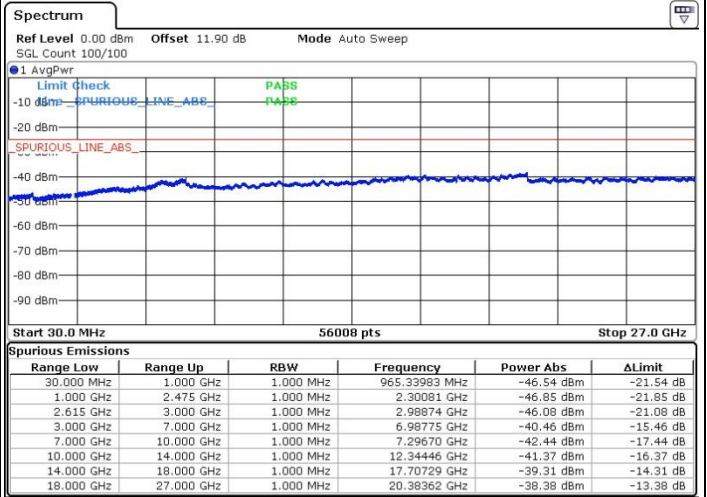

Highest Channel / FullIRB

N/A

Date: 5.APR.2018 02:35:42

LTE Band 7 / 15MHz+10MHz

16QAM

Lowest Channel / 1RB0 and 1RB49

Lowest Channel / 1RB74 and 1RB0

Date: 10.APR.2018 00:01:21

Date: 10.APR.2018 00:05:23

Lowest Channel / FullIRB

N/A

Date: 9.APR.2018 23:45:52

LTE Band 7 / 15MHz+10MHz

16QAM

Middle Channel / 1RB0 and 1RB49

Middle Channel / 1RB74 and 1RB0

Date: 10.APR.2018 00:12:17

Date: 10.APR.2018 00:16:09

Middle Channel / FullIRB

N/A

Date: 10.APR.2018 00:19:53

LTE Band 7 / 15MHz+10MHz

16QAM

Highest Channel / 1RB0 and 1RB49

Highest Channel / 1RB74 and 1RB0

Date: 10.APR.2018 00:45:16

Date: 10.APR.2018 00:41:49

Highest Channel / FullIRB

N/A

Date: 10.APR.2018 00:24:17

LTE Band 7 / 15MHz+15MHz

16QAM