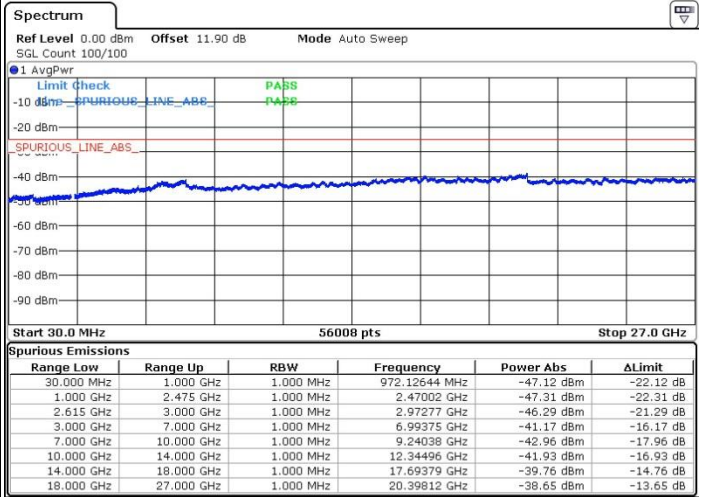

LTE Band 7 / 10MHz+20MHz

16QAM

Lowest Channel / 1RB0 and 1RB99

Lowest Channel / 1RB49 and 1RB0

Date: 5.APR.2018 01:56:34

Date: 5.APR.2018 02:09:09

Lowest Channel / FullIRB

N/A

Date: 5.APR.2018 01:51:16

LTE Band 7 / 10MHz+20MHz

16QAM

MiddleChannel / 1RB0 and 1RB99

Middle Channel / 1RB49 and 1RB0

Date: 5.APR.2018 02:26:09

Date: 5.APR.2018 02:15:51

Middle Channel / FullIRB

N/A

Date: 5.APR.2018 02:30:38

LTE Band 7 / 10MHz+20MHz

16QAM

Highest Channel / 1RB0 and 1RB99

Highest Channel / 1RB49 and 1RB0

Date: 5.APR.2018 02:45:11

Date: 5.APR.2018 02:51:04

Highest Channel / FullIRB

N/A

Date: 5.APR.2018 02:35:42

LTE Band 7 / 15MHz+10MHz

16QAM

Lowest Channel / 1RB0 and 1RB49

Lowest Channel / 1RB74 and 1RB0

Date: 10.APR.2018 00:01:21