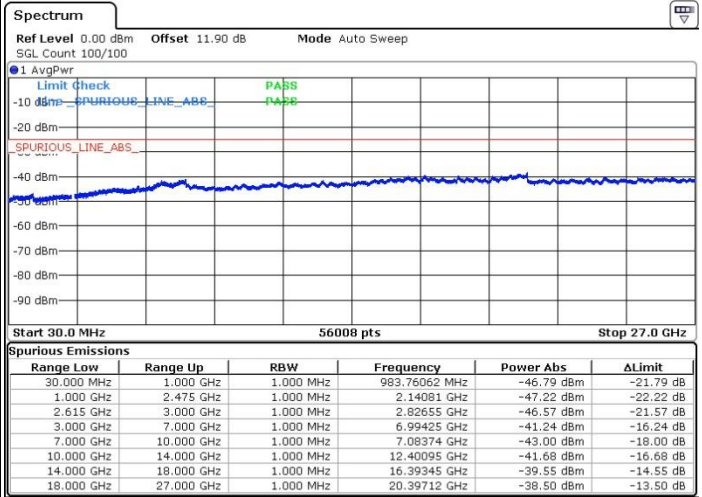

Date: 5.APR.2018 04:11:47

LTE Band 7 / 20MHz+10MHz

QPSK

Highest Channel / 1RB0 and 1RB49

Highest Channel / 1RB99 and 1RB0

Date: 5.APR.2018 03:45:44

Date: 5.APR.2018 03:53:04

Highest Channel / FullIRB

N/A

Date: 5.APR.2018 03:58:50

LTE Band 7 / 20MHz+15MHz

QPSK

Lowest Channel / 1RB0 and 1RB74

Lowest Channel / 1RB99 and 1RB0

Date: 5.APR.2018 06:37:26

Date: 5.APR.2018 06:30:19

Lowest Channel / FullIRB

N/A

Date: 5.APR.2018 06:25:35

LTE Band 7 / 20MHz+15MHz

QPSK

MiddleChannel / 1RB0 and 1RB74

Middle Channel / 1RB99 and 1RB0

Date: 5.APR.2018 06:47:21

Date: 5.APR.2018 06:50:21

Middle Channel / FullIRB

N/A

Date: 5.APR.2018 06:53:31

LTE Band 7 / 20MHz+15MHz

QPSK

Highest Channel / 1RB0 and 1RB74

Highest Channel / 1RB99 and 1RB0