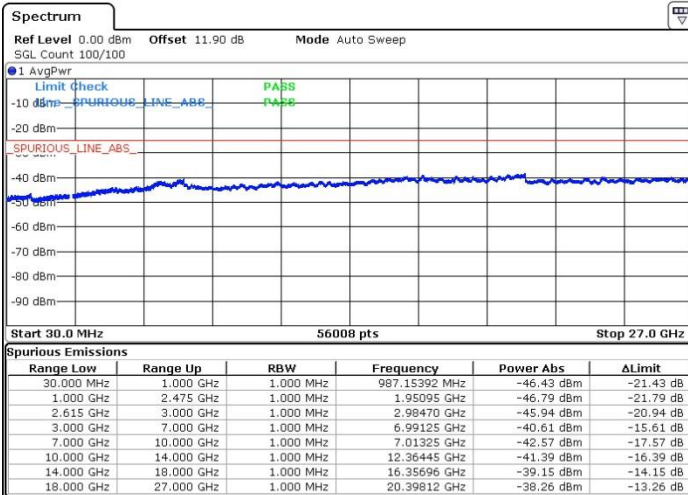

Date: 10.APR.2018 00:12:17

Date: 10.APR.2018 00:16:09

Middle Channel / FullIRB

N/A

Date: 10.APR.2018 00:19:53

LTE Band 7 / 15MHz+10MHz

16QAM

Highest Channel / 1RB0 and 1RB49

Highest Channel / 1RB74 and 1RB0

Date: 10.APR.2018 00:45:16

Date: 10.APR.2018 00:41:49

Highest Channel / FullIRB

N/A

Date: 10.APR.2018 00:24:17

LTE Band 7 / 15MHz+15MHz

16QAM

Lowest Channel / 1RB0 and 1RB74

Lowest Channel / 1RB74 and 1RB0

Date: 5.APR.2018 04:29:46

Date: 5.APR.2018 04:39:19

Lowest Channel / FullIRB

N/A

Date: 5.APR.2018 04:20:29

LTE Band 7 / 15MHz+15MHz