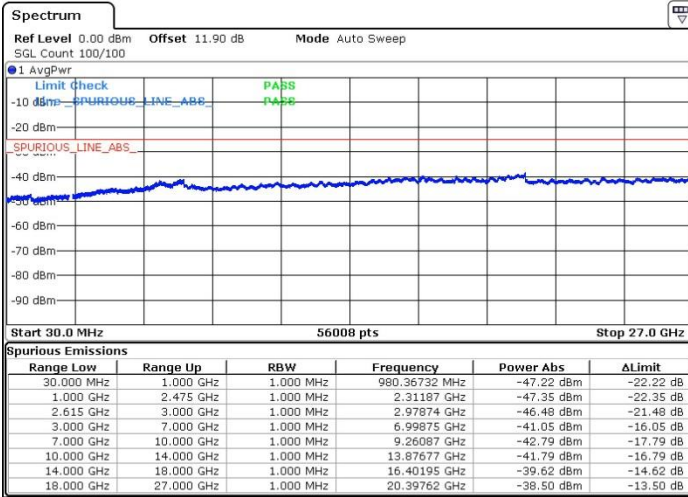

Lowest Channel / FullIRB

N/A

Date: 5.APR.2018 06:25:35

LTE Band 7 / 20MHz+15MHz

QPSK

MiddleChannel / 1RB0 and 1RB74

Middle Channel / 1RB99 and 1RB0

Date: 5.APR.2018 06:47:21

Date: 5.APR.2018 06:50:21

Middle Channel / FullIRB

N/A

Date: 5.APR.2018 06:53:31

LTE Band 7 / 20MHz+15MHz

QPSK

Highest Channel / 1RB0 and 1RB74

Highest Channel / 1RB99 and 1RB0

Date: 5.APR.2018 07:05:20

Date: 5.APR.2018 07:10:22

Highest Channel / FullIRB

N/A

Date: 5.APR.2018 06:57:13

LTE Band 7 / 20MHz+20MHz

QPSK

Lowest Channel / 1RB0 and 1RB99

Lowest Channel / 1RB99 and 1RB0

Date: 5.APR.2018 07:44:54

Date: 5.APR.2018 07:48:29

Lowest Channel / FullIRB

N/A

Date: 5.APR.2018 07:37:26

LTE Band 7 / 20MHz+20MHz

QPSK