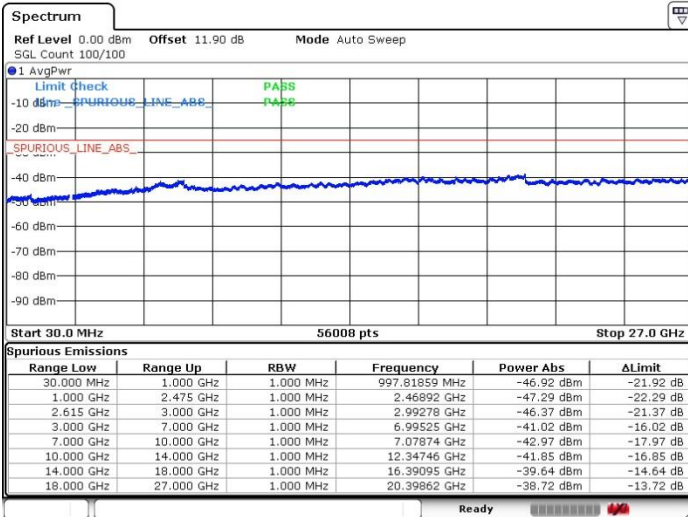

Lowest Channel / 1RB0 and 1RB74

Lowest Channel / 1RB74 and 1RB0

Date: 5.APR.2018 04:29:46

Date: 5.APR.2018 04:39:19

Lowest Channel / FullIRB

N/A

Date: 5.APR.2018 04:20:29

LTE Band 7 / 15MHz+15MHz

16QAM

Middle Channel / 1RB0 and 1RB74

Middle Channel / 1RB74 and 1RB0

Date: 5.APR.2018 04:52:59

Date: 5.APR.2018 05:24:31

Middle Channel / FullIRB

N/A

Date: 5.APR.2018 04:47:37

LTE Band 7 / 15MHz+15MHz

16QAM

Highest Channel / 1RB0 and 1RB74

Highest Channel / 1RB74 and 1RB0

Date: 5.APR.2018 04:56:51

Date: 5.APR.2018 05:05:58

Highest Channel / FullIRB

N/A

Date: 5.APR.2018 05:12:12

LTE Band 7 / 15MHz+20MHz

16QAM

Lowest Channel / 1RB0 and 1RB9

Lowest Channel / 1RB74 and 1RB0

Date: 5.APR.2018 05:39:52

Date: 5.APR.2018 05:45:18

Lowest Channel / FullIRB