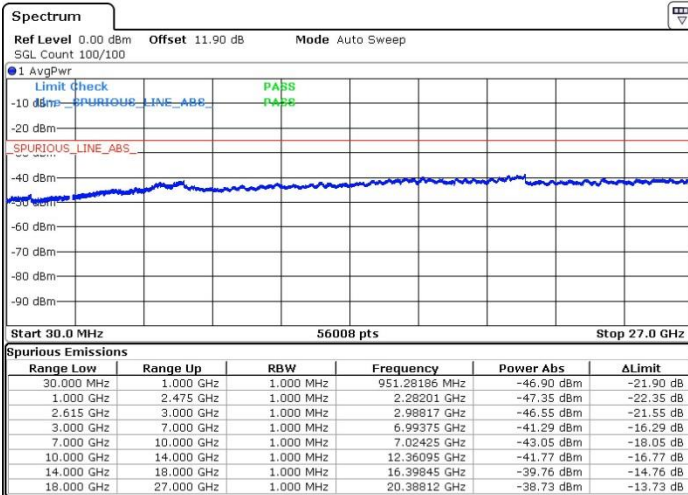

LTE Band 7 / 20MHz+10MHz

QPSK

Middle Channel / 1RB0 and 1RB49

Middle Channel / 1RB99 and 1RB0

Date: 5.APR.2018 03:41:37

Date: 5.APR.2018 03:34:59

Middle Channel / FullIRB

N/A

Date: 5.APR.2018 04:11:47

LTE Band 7 / 20MHz+10MHz

QPSK

Highest Channel / 1RB0 and 1RB49

Highest Channel / 1RB99 and 1RB0

Date: 5.APR.2018 03:45:44

Date: 5.APR.2018 03:53:04

Highest Channel / FullIRB

N/A

Date: 5.APR.2018 03:58:50

LTE Band 7 / 20MHz+15MHz

QPSK

Lowest Channel / 1RB0 and 1RB74

Lowest Channel / 1RB99 and 1RB0

Date: 5.APR.2018 06:37:26

Date: 5.APR.2018 06:30:19

Lowest Channel / FullIRB

N/A

Date: 5.APR.2018 06:25:35

LTE Band 7 / 20MHz+15MHz

QPSK

MiddleChannel / 1RB0 and 1RB74

Middle Channel / 1RB99 and 1RB0

Date: 5.APR.2018 06:47:21