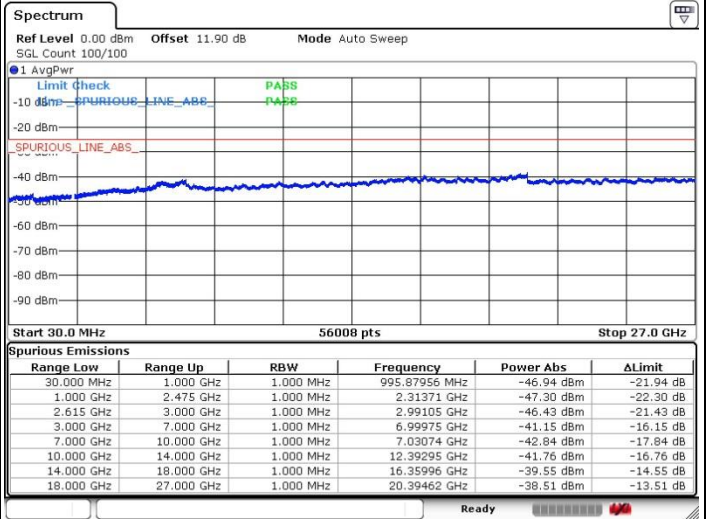

LTE Band 7 / 15MHz+15MHz

16QAM

Highest Channel / 1RB0 and 1RB74

Highest Channel / 1RB74 and 1RB0

Date: 5.APR.2018 04:56:51

Date: 5.APR.2018 05:05:58

Highest Channel / FullIRB

N/A

Date: 5.APR.2018 05:12:12

LTE Band 7 / 15MHz+20MHz

16QAM

Lowest Channel / 1RB0 and 1RB9

Lowest Channel / 1RB74 and 1RB0

Date: 5.APR.2018 05:39:52

Date: 5.APR.2018 05:45:18

Lowest Channel / FullIRB

N/A

Date: 5.APR.2018 05:32:38

LTE Band 7 / 15MHz+20MHz

16QAM

Middle Channel / 1RB0 and 1RB9

Middle Channel / 1RB74 and 1RB0

Date: 5.APR.2018 05:52:26

Date: 5.APR.2018 05:49:09