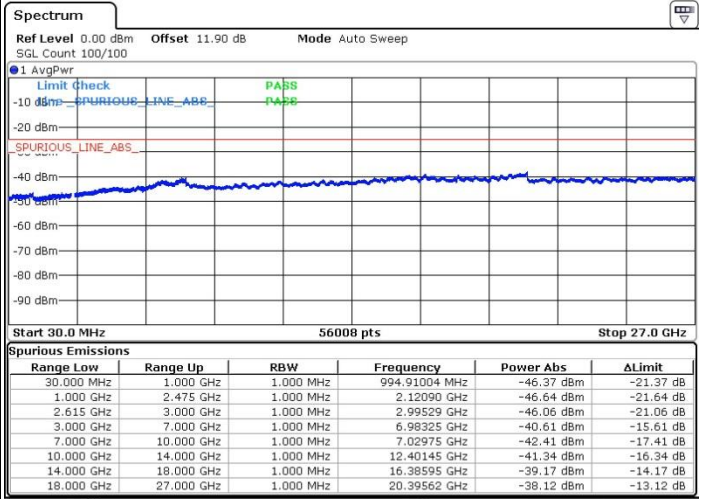

Lowest Channel / 1RB99 and 1RB0

Date: 5.APR.2018 07:44:54

Date: 5.APR.2018 07:48:29

Lowest Channel / FullIRB

N/A

Date: 5.APR.2018 07:37:26

LTE Band 7 / 20MHz+20MHz

QPSK

Middle Channel / 1RB0 and 1RB9

Middle Channel / 1RB99 and 1RB0

Date: 9.APR.2018 23:00:54

Date: 9.APR.2018 23:05:57

Middle Channel / FullIRB

N/A

Date: 9.APR.2018 23:09:57

LTE Band 7 / 20MHz+20MHz

QPSK

Highest Channel / 1RB0 and 1RB99

Highest Channel / 1RB99 and 1RB0

Date: 9.APR.2018 23:28:39

Date: 9.APR.2018 23:25:05

Highest Channel / FullIRB

N/A

Date: 9.APR.2018 23:15:06