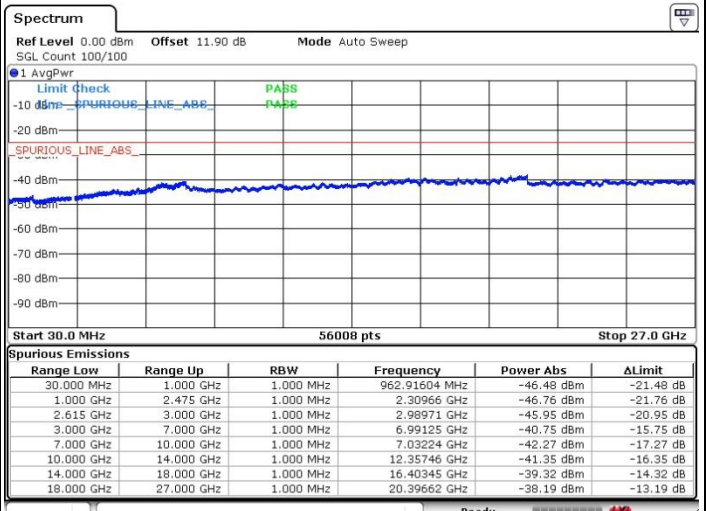

Date: 5.APR.2018 07:05:20

Date: 5.APR.2018 07:10:22

Highest Channel / FullIRB

N/A

Date: 5.APR.2018 06:57:13

LTE Band 7 / 20MHz+20MHz

QPSK

Lowest Channel / 1RB0 and 1RB99

Lowest Channel / 1RB99 and 1RB0

Date: 5.APR.2018 07:44:54

Date: 5.APR.2018 07:48:29

Lowest Channel / FullIRB

N/A

Date: 5.APR.2018 07:37:26

LTE Band 7 / 20MHz+20MHz

QPSK

Middle Channel / 1RB0 and 1RB9

Middle Channel / 1RB99 and 1RB0

Date: 9.APR.2018 23:00:54

Date: 9.APR.2018 23:05:57

Middle Channel / FullIRB

N/A

Date: 9.APR.2018 23:09:57

LTE Band 7 / 20MHz+20MHz