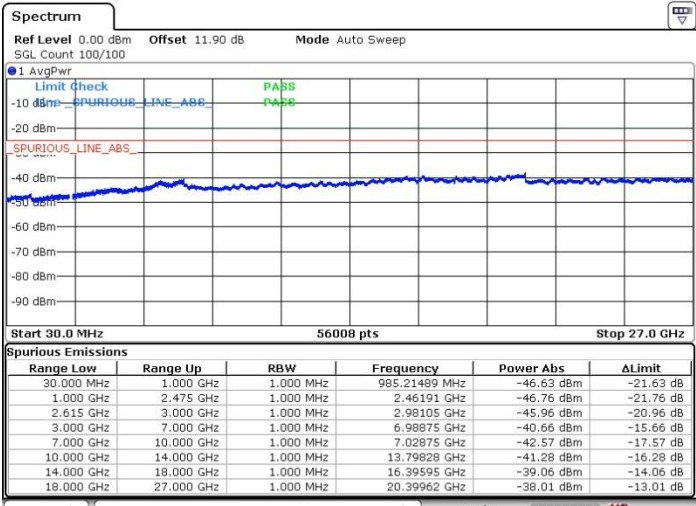

N/A

Date: 5.APR.2018 02:30:38

LTE Band 7 / 10MHz+20MHz

16QAM

Highest Channel / 1RB0 and 1RB99

Highest Channel / 1RB49 and 1RB0

Date: 5.APR.2018 02:45:11

Date: 5.APR.2018 02:51:04

Highest Channel / FullIRB

N/A

Date: 5.APR.2018 02:35:42

LTE Band 7 / 15MHz+10MHz

16QAM

Lowest Channel / 1RB0 and 1RB49

Lowest Channel / 1RB74 and 1RB0

Date: 10.APR.2018 00:01:21

Date: 10.APR.2018 00:05:23

Lowest Channel / FullIRB

N/A

Date: 9.APR.2018 23:45:52

LTE Band 7 / 15MHz+10MHz

16QAM

Middle Channel / 1RB0 and 1RB49

Middle Channel / 1RB74 and 1RB0