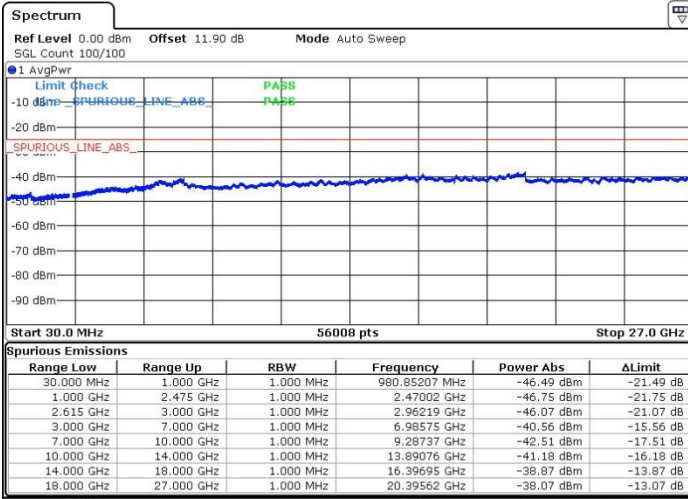

Lowest Channel / 1RB99 and 1RB0

Date: 5.APR.2018 07:44:54

Date: 5.APR.2018 07:48:29

Lowest Channel / FullIRB

N/A

Date: 5.APR.2018 07:37:26

LTE Band 7 / 20MHz+20MHz

QPSK

Middle Channel / 1RB0 and 1RB9

Middle Channel / 1RB99 and 1RB0

Date: 9.APR.2018 23:00:54

Date: 9.APR.2018 23:05:57

Middle Channel / FullIRB

N/A

Date: 9.APR.2018 23:09:57

LTE Band 7 / 20MHz+20MHz

QPSK

Highest Channel / 1RB0 and 1RB99

Highest Channel / 1RB99 and 1RB0

Date: 9.APR.2018 23:28:39

Date: 9.APR.2018 23:25:05

Highest Channel / FullIRB

N/A

Date: 9.APR.2018 23:15:06