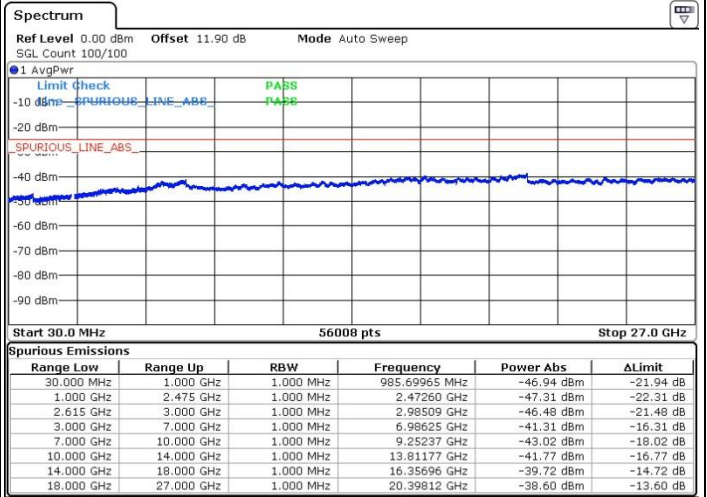

LTE Band 7 / 20MHz+10MHz

QPSK

Middle Channel / 1RB0 and 1RB49

Middle Channel / 1RB99 and 1RB0

Date: 5.APR.2018 03:41:37

Date: 5.APR.2018 03:34:59

Middle Channel / FullIRB

N/A

Date: 5.APR.2018 04:11:47

LTE Band 7 / 20MHz+10MHz

QPSK

Highest Channel / 1RB0 and 1RB49

Highest Channel / 1RB99 and 1RB0

Date: 5.APR.2018 03:45:44

Date: 5.APR.2018 03:53:04

Highest Channel / FullIRB

N/A

Date: 5.APR.2018 03:58:50

LTE Band 7 / 20MHz+15MHz

QPSK

Lowest Channel / 1RB0 and 1RB74

Lowest Channel / 1RB99 and 1RB0

Date: 5.APR.2018 06:37:26

Date: 5.APR.2018 06:30:19