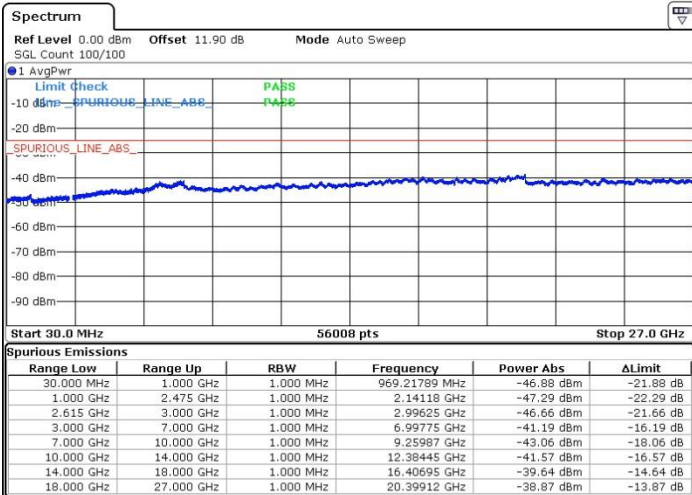

LTE Band 7 / 20MHz+10MHz

QPSK

Middle Channel / 1RB0 and 1RB49

Middle Channel / 1RB99 and 1RB0

Date: 5.APR.2018 03:41:37

Date: 5.APR.2018 03:34:59

Middle Channel / FullIRB

N/A

Date: 5.APR.2018 04:11:47

LTE Band 7 / 20MHz+10MHz

QPSK

Highest Channel / 1RB0 and 1RB49

Highest Channel / 1RB99 and 1RB0

Date: 5.APR.2018 03:45:44

Date: 5.APR.2018 03:53:04

Highest Channel / FullIRB

N/A

Date: 5.APR.2018 03:58:50

LTE Band 7 / 20MHz+15MHz

QPSK

Lowest Channel / 1RB0 and 1RB74

Lowest Channel / 1RB99 and 1RB0

Date: 5.APR.2018 06:37:26

Date: 5.APR.2018 06:30:19