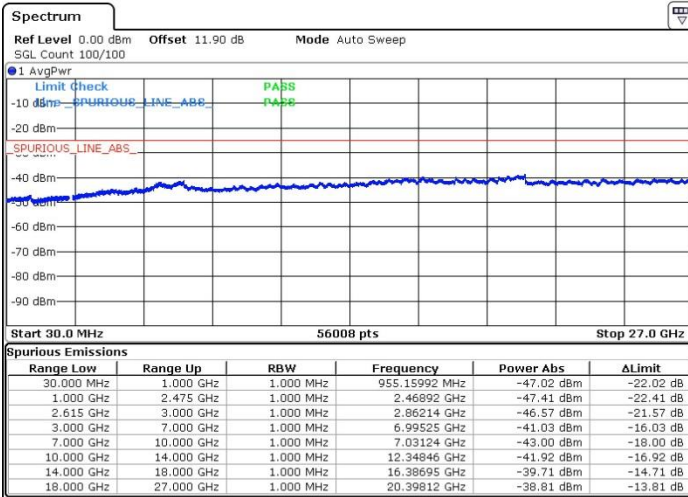

LTE Band 7 / 10MHz+20MHz

16QAM

Lowest Channel / 1RB0 and 1RB99

Lowest Channel / 1RB49 and 1RB0

Date: 5.APR.2018 01:56:34

Date: 5.APR.2018 02:09:09

Lowest Channel / FullIRB

N/A

Date: 5.APR.2018 01:51:16

LTE Band 7 / 10MHz+20MHz

16QAM

MiddleChannel / 1RB0 and 1RB99

Middle Channel / 1RB49 and 1RB0

Date: 5.APR.2018 02:26:09

Date: 5.APR.2018 02:15:51

Middle Channel / FullIRB

N/A

Date: 5.APR.2018 02:30:38

LTE Band 7 / 10MHz+20MHz

16QAM

Highest Channel / 1RB0 and 1RB99

Highest Channel / 1RB49 and 1RB0

Date: 5.APR.2018 02:45:11

Date: 5.APR.2018 02:51:04

Highest Channel / FullIRB

N/A

Date: 5.APR.2018 02:35:42

LTE Band 7 / 15MHz+10MHz

16QAM

Lowest Channel / 1RB0 and 1RB49

Lowest Channel / 1RB74 and 1RB0

Date: 10.APR.2018 00:01:21