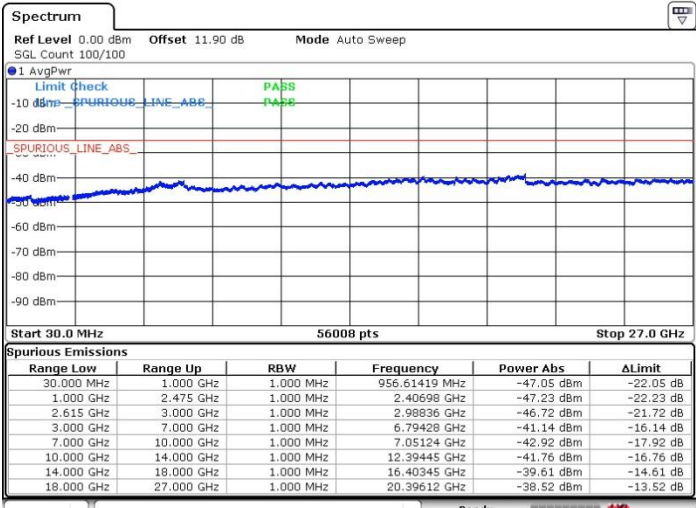

Middle Channel / FullIRB

N/A

Date: 5.APR.2018 05:55:36