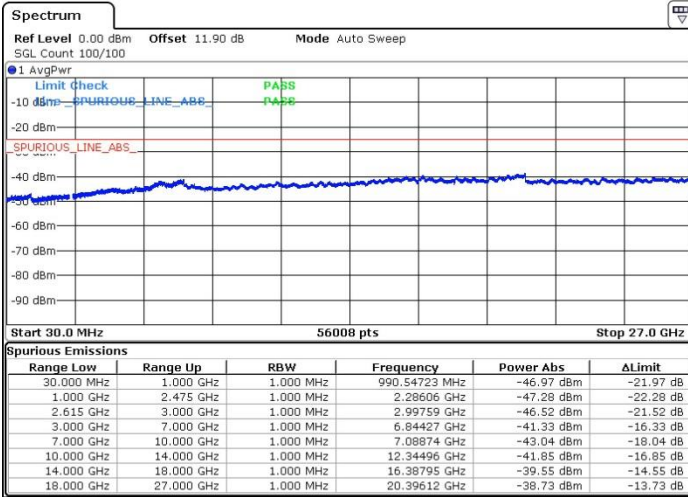

Date: 5.APR.2018 06:50:21

Middle Channel / FullIRB

N/A

Date: 5.APR.2018 06:53:31

LTE Band 7 / 20MHz+15MHz

QPSK

Highest Channel / 1RB0 and 1RB74

Highest Channel / 1RB99 and 1RB0

Date: 5.APR.2018 07:05:20

Date: 5.APR.2018 07:10:22

Highest Channel / FullIRB

N/A

Date: 5.APR.2018 06:57:13

LTE Band 7 / 20MHz+20MHz

QPSK

Lowest Channel / 1RB0 and 1RB99

Lowest Channel / 1RB99 and 1RB0

Date: 5.APR.2018 07:44:54

Date: 5.APR.2018 07:48:29

Lowest Channel / FullIRB

N/A

Date: 5.APR.2018 07:37:26

LTE Band 7 / 20MHz+20MHz

QPSK

Middle Channel / 1RB0 and 1RB9

Middle Channel / 1RB99 and 1RB0

Date: 9.APR.2018 23:00:54

Date: 9.APR.2018 23:05:57

Middle Channel / FullIRB

N/A

Date: 9.APR.2018 23:09:57

LTE Band 7 / 20MHz+20MHz