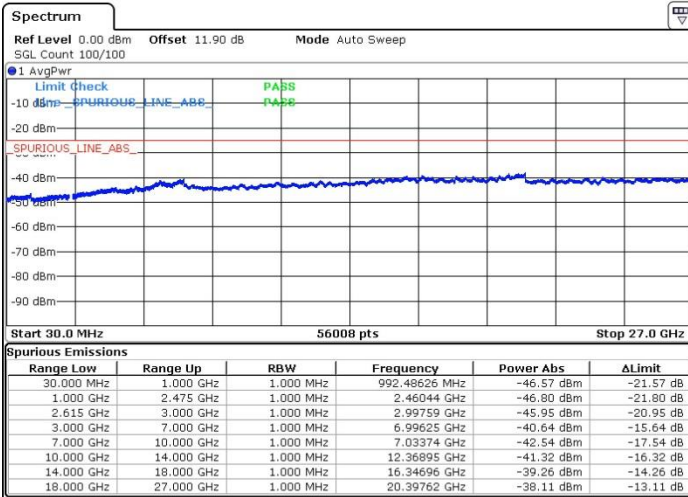

Lowest Channel / 1RB99 and 1RB0

Date: 5.APR.2018 07:44:54

Date: 5.APR.2018 07:48:29

Lowest Channel / FullIRB

N/A

Date: 5.APR.2018 07:37:26

LTE Band 7 / 20MHz+20MHz

QPSK

Middle Channel / 1RB0 and 1RB9

Middle Channel / 1RB99 and 1RB0

Date: 9.APR.2018 23:00:54

Date: 9.APR.2018 23:05:57

Middle Channel / FullIRB

N/A

Date: 9.APR.2018 23:09:57

LTE Band 7 / 20MHz+20MHz

QPSK

Highest Channel / 1RB0 and 1RB99

Highest Channel / 1RB99 and 1RB0

Date: 9.APR.2018 23:28:39

Date: 9.APR.2018 23:25:05

Highest Channel / FullIRB

N/A

Date: 9.APR.2018 23:15:06

LTE Band 7 / 10MHz+20MHz

16QAM

Lowest Channel / 1RB0 and 1RB99

Lowest Channel / 1RB49 and 1RB0

Date: 5.APR.2018 01:56:34

Date: 5.APR.2018 02:09:09

Lowest Channel / FullIRB

N/A