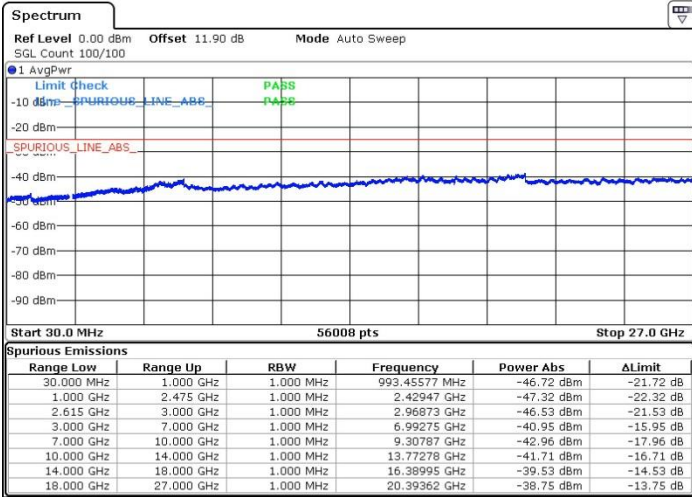

LTE Band 7 / 20MHz+10MHz

QPSK

Middle Channel / 1RB0 and 1RB49

Middle Channel / 1RB99 and 1RB0

Date: 5.APR.2018 03:41:37

Date: 5.APR.2018 03:34:59

Middle Channel / FullIRB

N/A

Date: 5.APR.2018 04:11:47

LTE Band 7 / 20MHz+10MHz

QPSK

Highest Channel / 1RB0 and 1RB49

Highest Channel / 1RB99 and 1RB0

Date: 5.APR.2018 03:45:44

Date: 5.APR.2018 03:53:04

Highest Channel / FullIRB

N/A

Date: 5.APR.2018 03:58:50

LTE Band 7 / 20MHz+15MHz

QPSK

Lowest Channel / 1RB0 and 1RB74

Lowest Channel / 1RB99 and 1RB0

Date: 5.APR.2018 06:37:26

Date: 5.APR.2018 06:30:19