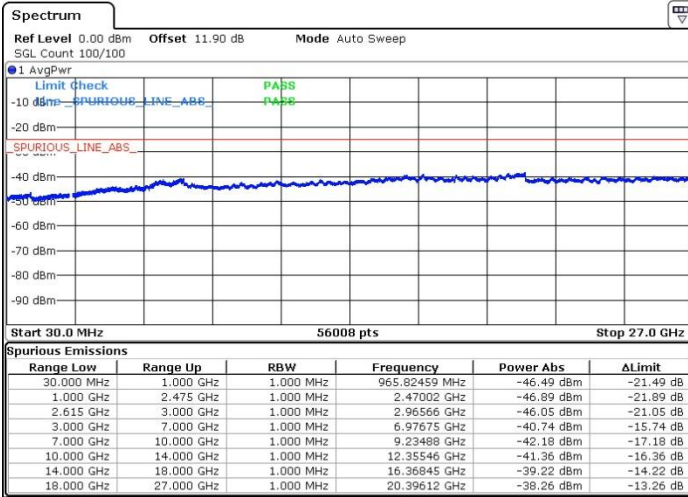

Date: 10.APR.2018 00:05:23

Lowest Channel / FullIRB

N/A

Date: 9.APR.2018 23:45:52

LTE Band 7 / 15MHz+10MHz

16QAM

Middle Channel / 1RB0 and 1RB49

Middle Channel / 1RB74 and 1RB0

Date: 10.APR.2018 00:12:17

Date: 10.APR.2018 00:16:09

Middle Channel / FullIRB

N/A

Date: 10.APR.2018 00:19:53

LTE Band 7 / 15MHz+10MHz

16QAM

Highest Channel / 1RB0 and 1RB49

Highest Channel / 1RB74 and 1RB0

Date: 10.APR.2018 00:45:16

Date: 10.APR.2018 00:41:49

Highest Channel / FullIRB

N/A

Date: 10.APR.2018 00:24:17

LTE Band 7 / 15MHz+15MHz

16QAM

Lowest Channel / 1RB0 and 1RB74

Lowest Channel / 1RB74 and 1RB0

Date: 5.APR.2018 04:29:46

Date: 5.APR.2018 04:39:19

Lowest Channel / FullIRB

N/A

Date: 5.APR.2018 04:20:29

LTE Band 7 / 15MHz+15MHz