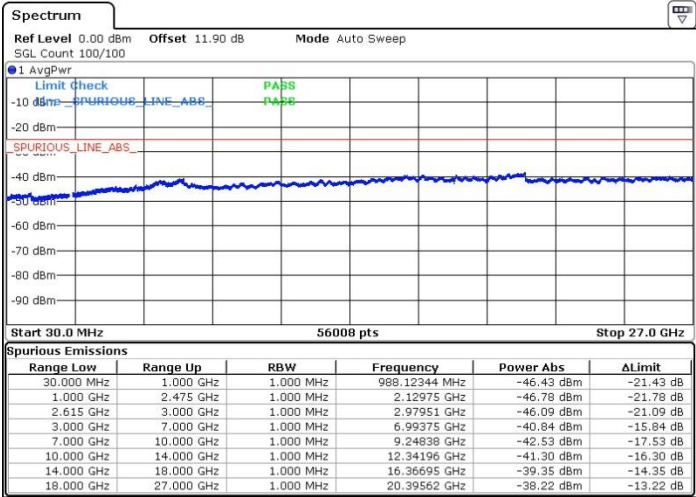

Highest Channel / FullIRB

N/A

Date: 5.APR.2018 02:35:42

LTE Band 7 / 15MHz+10MHz

16QAM

Lowest Channel / 1RB0 and 1RB49

Lowest Channel / 1RB74 and 1RB0

Date: 10.APR.2018 00:01:21

Date: 10.APR.2018 00:05:23

Lowest Channel / FullIRB

N/A

Date: 9.APR.2018 23:45:52

LTE Band 7 / 15MHz+10MHz

16QAM

Middle Channel / 1RB0 and 1RB49

Middle Channel / 1RB74 and 1RB0

Date: 10.APR.2018 00:12:17

Date: 10.APR.2018 00:16:09

Middle Channel / FullIRB

N/A

Date: 10.APR.2018 00:19:53

LTE Band 7 / 15MHz+10MHz

16QAM

Highest Channel / 1RB0 and 1RB49

Highest Channel / 1RB74 and 1RB0

Date: 10.APR.2018 00:45:16

Date: 10.APR.2018 00:41:49

Highest Channel / FullIRB

N/A

Date: 10.APR.2018 00:24:17

LTE Band 7 / 15MHz+15MHz

16QAM