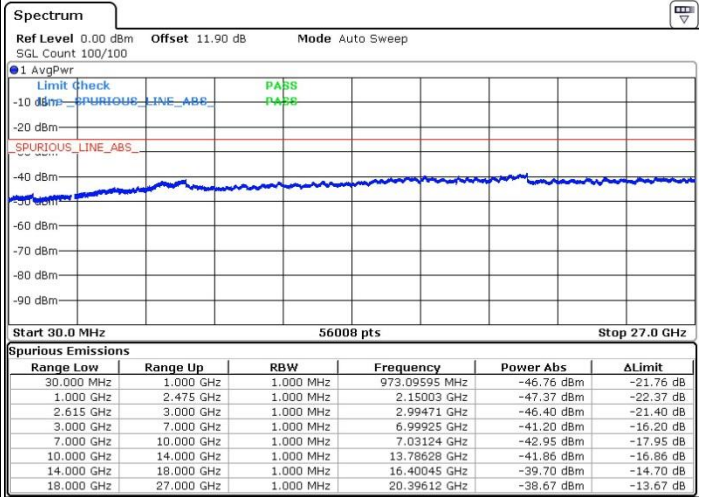

LTE Band 7 / 20MHz+10MHz

QPSK

Middle Channel / 1RB0 and 1RB49

Middle Channel / 1RB99 and 1RB0

Date: 5.APR.2018 03:41:37

Date: 5.APR.2018 03:34:59

Middle Channel / FullIRB

N/A

Date: 5.APR.2018 04:11:47

LTE Band 7 / 20MHz+10MHz

QPSK

Highest Channel / 1RB0 and 1RB49

Highest Channel / 1RB99 and 1RB0

Date: 5.APR.2018 03:45:44

Date: 5.APR.2018 03:53:04

Highest Channel / FullIRB

N/A

Date: 5.APR.2018 03:58:50

LTE Band 7 / 20MHz+15MHz

QPSK

Lowest Channel / 1RB0 and 1RB74

Lowest Channel / 1RB99 and 1RB0

Date: 5.APR.2018 06:37:26

Date: 5.APR.2018 06:30:19

Lowest Channel / FullIRB

N/A

Date: 5.APR.2018 06:25:35

LTE Band 7 / 20MHz+15MHz

QPSK

MiddleChannel / 1RB0 and 1RB74

Middle Channel / 1RB99 and 1RB0

Date: 5.APR.2018 06:47:21