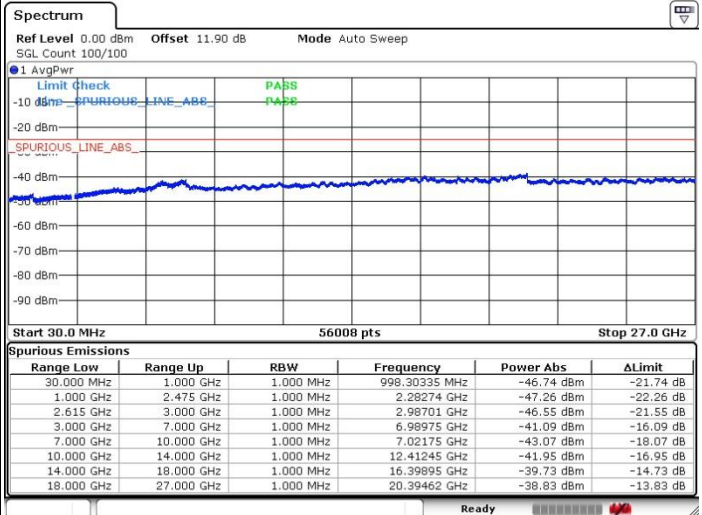

N/A

Date: 5.APR.2018 02:30:38

LTE Band 7 / 10MHz+20MHz

16QAM

Highest Channel / 1RB0 and 1RB99

Highest Channel / 1RB49 and 1RB0

Date: 5.APR.2018 02:45:11

Date: 5.APR.2018 02:51:04

Highest Channel / FullIRB

N/A

Date: 5.APR.2018 02:35:42

LTE Band 7 / 15MHz+10MHz

16QAM

Lowest Channel / 1RB0 and 1RB49

Lowest Channel / 1RB74 and 1RB0

Date: 10.APR.2018 00:01:21