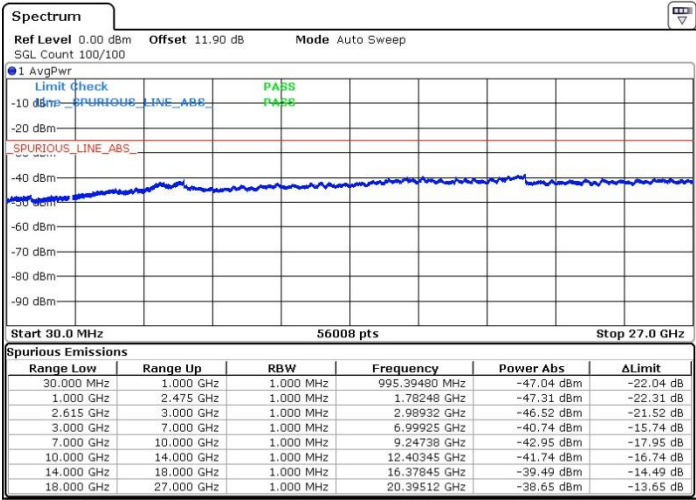

Lowest Channel / 1RB0 and 1RB74

Lowest Channel / 1RB74 and 1RB0

Date: 5.APR.2018 04:29:46

Date: 5.APR.2018 04:39:19

Lowest Channel / FullIRB

N/A

Date: 5.APR.2018 04:20:29

LTE Band 7 / 15MHz+15MHz

16QAM

Middle Channel / 1RB0 and 1RB74

Middle Channel / 1RB74 and 1RB0

Date: 5.APR.2018 04:52:59

Date: 5.APR.2018 05:24:31

Middle Channel / FullIRB

N/A

Date: 5.APR.2018 04:47:37

LTE Band 7 / 15MHz+15MHz

16QAM

Highest Channel / 1RB0 and 1RB74

Highest Channel / 1RB74 and 1RB0

Date: 5.APR.2018 04:56:51

Date: 5.APR.2018 05:05:58

Highest Channel / FullIRB

N/A