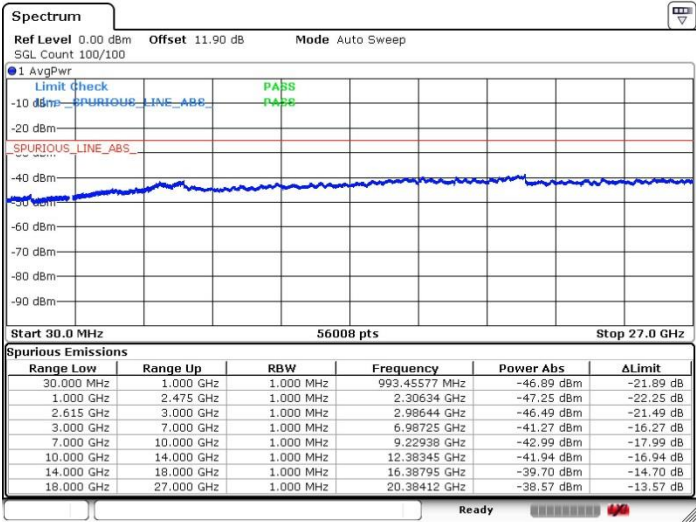

Lowest Channel / FullIRB

N/A

Date: 5.APR.2018 05:32:38