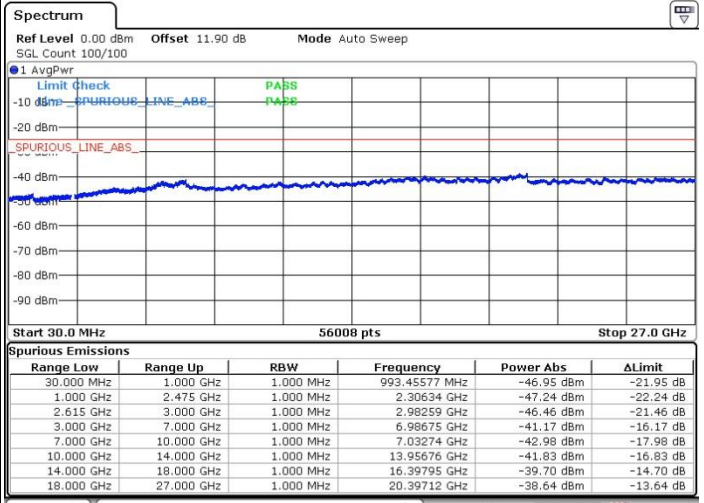

Date: 10.APR.2018 00:12:17

Date: 10.APR.2018 00:16:09

Middle Channel / FullIRB

N/A

Date: 10.APR.2018 00:19:53

LTE Band 7 / 15MHz+10MHz

16QAM

Highest Channel / 1RB0 and 1RB49

Highest Channel / 1RB74 and 1RB0

Date: 10.APR.2018 00:45:16

Date: 10.APR.2018 00:41:49

Highest Channel / FullIRB

N/A

Date: 10.APR.2018 00:24:17

LTE Band 7 / 15MHz+15MHz

16QAM

Lowest Channel / 1RB0 and 1RB74

Lowest Channel / 1RB74 and 1RB0

Date: 5.APR.2018 04:29:46

Date: 5.APR.2018 04:39:19

Lowest Channel / FullIRB

N/A

Date: 5.APR.2018 04:20:29

LTE Band 7 / 15MHz+15MHz