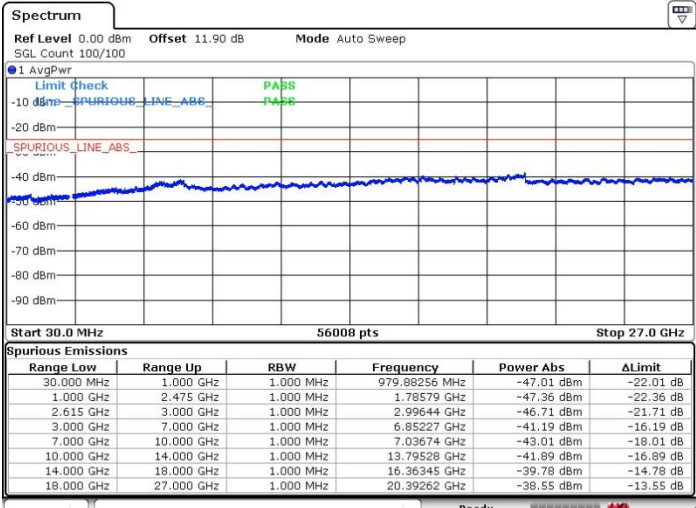

LTE Band 7 / 15MHz+15MHz

16QAM

Middle Channel / 1RB0 and 1RB74

Middle Channel / 1RB74 and 1RB0

Date: 5.APR.2018 04:52:59

Date: 5.APR.2018 05:24:31