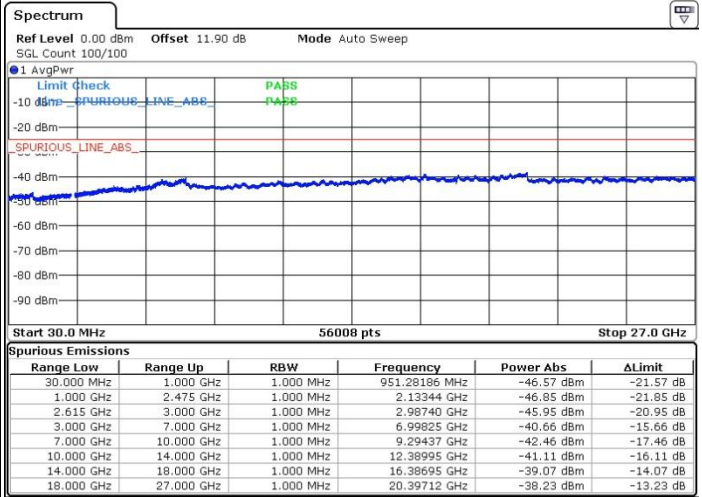

Date: 10.APR.2018 00:05:23

Lowest Channel / FullIRB

N/A

Date: 9.APR.2018 23:45:52

LTE Band 7 / 15MHz+10MHz

16QAM

Middle Channel / 1RB0 and 1RB49

Middle Channel / 1RB74 and 1RB0

Date: 10.APR.2018 00:12:17

Date: 10.APR.2018 00:16:09

Middle Channel / FullIRB

N/A

Date: 10.APR.2018 00:19:53

LTE Band 7 / 15MHz+10MHz

16QAM

Highest Channel / 1RB0 and 1RB49

Highest Channel / 1RB74 and 1RB0

Date: 10.APR.2018 00:45:16

Date: 10.APR.2018 00:41:49

Highest Channel / FullIRB

N/A

Date: 10.APR.2018 00:24:17

LTE Band 7 / 15MHz+15MHz

16QAM

Lowest Channel / 1RB0 and 1RB74

Lowest Channel / 1RB74 and 1RB0

Date: 5.APR.2018 04:29:46

Date: 5.APR.2018 04:39:19

Lowest Channel / FullIRB

N/A

Date: 5.APR.2018 04:20:29

LTE Band 7 / 15MHz+15MHz