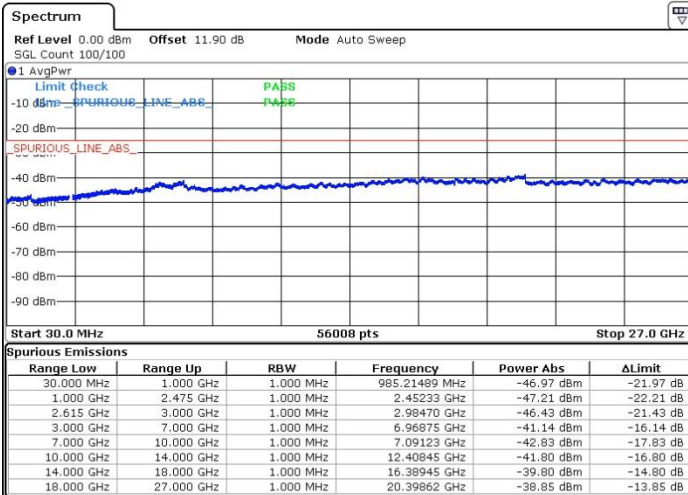

Date: 5.APR.2018 04:11:47

LTE Band 7 / 20MHz+10MHz

QPSK

Highest Channel / 1RB0 and 1RB49

Highest Channel / 1RB99 and 1RB0

Date: 5.APR.2018 03:45:44

Date: 5.APR.2018 03:53:04

Highest Channel / FullIRB

N/A

Date: 5.APR.2018 03:58:50

LTE Band 7 / 20MHz+15MHz

QPSK

Lowest Channel / 1RB0 and 1RB74

Lowest Channel / 1RB99 and 1RB0

Date: 5.APR.2018 06:37:26

Date: 5.APR.2018 06:30:19

Lowest Channel / FullIRB

N/A

Date: 5.APR.2018 06:25:35

LTE Band 7 / 20MHz+15MHz

QPSK

MiddleChannel / 1RB0 and 1RB74

Middle Channel / 1RB99 and 1RB0

Date: 5.APR.2018 06:47:21

Date: 5.APR.2018 06:50:21

Middle Channel / FullIRB

N/A

Date: 5.APR.2018 06:53:31

LTE Band 7 / 20MHz+15MHz

QPSK

Highest Channel / 1RB0 and 1RB74

Highest Channel / 1RB99 and 1RB0