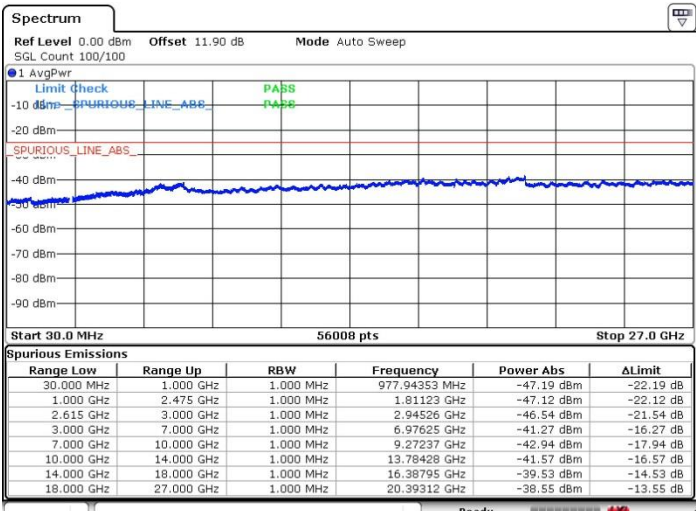

N/A

Date: 5.APR.2018 03:58:50

LTE Band 7 / 20MHz+15MHz

QPSK

Lowest Channel / 1RB0 and 1RB74

Lowest Channel / 1RB99 and 1RB0

Date: 5.APR.2018 06:37:26

Date: 5.APR.2018 06:30:19

Lowest Channel / FullIRB

N/A

Date: 5.APR.2018 06:25:35

LTE Band 7 / 20MHz+15MHz

QPSK

MiddleChannel / 1RB0 and 1RB74

Middle Channel / 1RB99 and 1RB0

Date: 5.APR.2018 06:47:21

Date: 5.APR.2018 06:50:21

Middle Channel / FullIRB

N/A

Date: 5.APR.2018 06:53:31

LTE Band 7 / 20MHz+15MHz

QPSK

Highest Channel / 1RB0 and 1RB74

Highest Channel / 1RB99 and 1RB0

Date: 5.APR.2018 07:05:20

Date: 5.APR.2018 07:10:22

Highest Channel / FullIRB

N/A

Date: 5.APR.2018 06:57:13

LTE Band 7 / 20MHz+20MHz

QPSK

Lowest Channel / 1RB0 and 1RB99