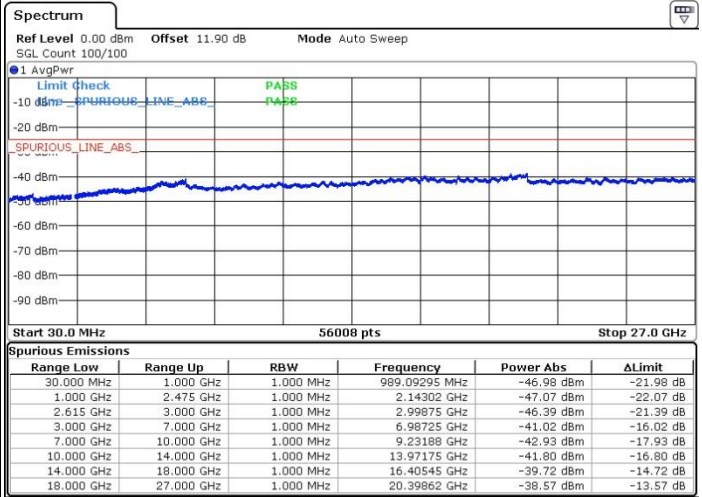

Lowest Channel / FullIRB

N/A

Date: 5.APR.2018 06:25:35

LTE Band 7 / 20MHz+15MHz

QPSK

MiddleChannel / 1RB0 and 1RB74

Middle Channel / 1RB99 and 1RB0

Date: 5.APR.2018 06:47:21

Date: 5.APR.2018 06:50:21

Middle Channel / FullIRB

N/A

Date: 5.APR.2018 06:53:31

LTE Band 7 / 20MHz+15MHz

QPSK

Highest Channel / 1RB0 and 1RB74

Highest Channel / 1RB99 and 1RB0

Date: 5.APR.2018 07:05:20

Date: 5.APR.2018 07:10:22

Highest Channel / FullIRB

N/A

Date: 5.APR.2018 06:57:13

LTE Band 7 / 20MHz+20MHz

QPSK

Lowest Channel / 1RB0 and 1RB99

Lowest Channel / 1RB99 and 1RB0

Date: 5.APR.2018 07:44:54

Date: 5.APR.2018 07:48:29

Lowest Channel / FullIRB

N/A

Date: 5.APR.2018 07:37:26

LTE Band 7 / 20MHz+20MHz

QPSK