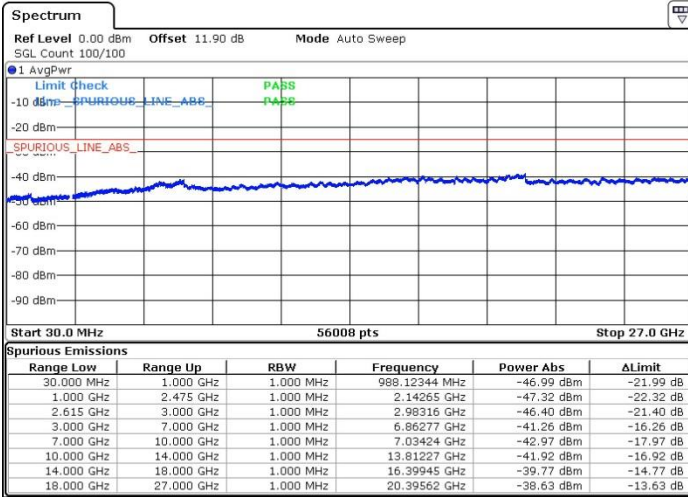

LTE Band 7 / 10MHz+20MHz

16QAM

Lowest Channel / 1RB0 and 1RB99

Lowest Channel / 1RB49 and 1RB0

Date: 5.APR.2018 01:56:34

Date: 5.APR.2018 02:09:09

Lowest Channel / FullIRB

N/A

Date: 5.APR.2018 01:51:16

LTE Band 7 / 10MHz+20MHz

16QAM

MiddleChannel / 1RB0 and 1RB99

Middle Channel / 1RB49 and 1RB0

Date: 5.APR.2018 02:26:09

Date: 5.APR.2018 02:15:51

Middle Channel / FullIRB

N/A

Date: 5.APR.2018 02:30:38

LTE Band 7 / 10MHz+20MHz

16QAM

Highest Channel / 1RB0 and 1RB99

Highest Channel / 1RB49 and 1RB0

Date: 5.APR.2018 02:45:11

Date: 5.APR.2018 02:51:04

Highest Channel / FullIRB

N/A

Date: 5.APR.2018 02:35:42

LTE Band 7 / 15MHz+10MHz

16QAM

Lowest Channel / 1RB0 and 1RB49

Lowest Channel / 1RB74 and 1RB0

Date: 10.APR.2018 00:01:21