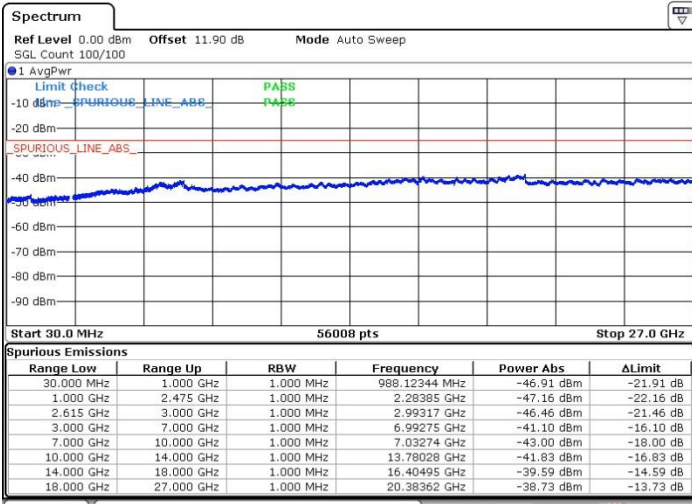

Highest Channel / 1RB74 and 1RB0

Date: 10.APR.2018 00:45:16

Date: 10.APR.2018 00:41:49

Highest Channel / FullIRB

N/A

Date: 10.APR.2018 00:24:17

LTE Band 7 / 15MHz+15MHz

16QAM

Lowest Channel / 1RB0 and 1RB74

Lowest Channel / 1RB74 and 1RB0

Date: 5.APR.2018 04:29:46

Date: 5.APR.2018 04:39:19

Lowest Channel / FullIRB

N/A

Date: 5.APR.2018 04:20:29

LTE Band 7 / 15MHz+15MHz

LTE Band 7 / 15MHz+15MHz

16QAM

Highest Channel / 1RB0 and 1RB74

Highest Channel / 1RB74 and 1RB0

Date: 5.APR.2018 04:56:51

Date: 5.APR.2018 05:05:58

Highest Channel / FullIRB

N/A