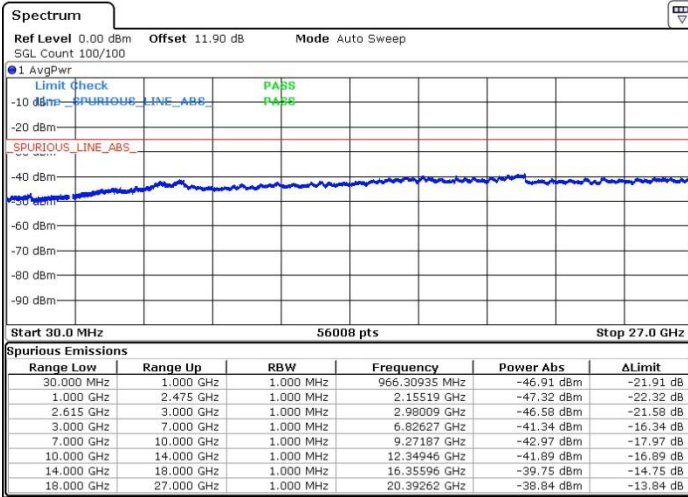

Middle Channel / 1RB0 and 1RB9

Middle Channel / 1RB99 and 1RB0

Date: 9.APR.2018 23:00:54

Date: 9.APR.2018 23:05:57

Middle Channel / FullIRB

N/A

Date: 9.APR.2018 23:09:57

LTE Band 7 / 20MHz+20MHz

QPSK

Highest Channel / 1RB0 and 1RB99

Highest Channel / 1RB99 and 1RB0

Date: 9.APR.2018 23:28:39

Date: 9.APR.2018 23:25:05

Highest Channel / FullIRB

N/A

Date: 9.APR.2018 23:15:06

LTE Band 7 / 10MHz+20MHz

16QAM

Lowest Channel / 1RB0 and 1RB99

Lowest Channel / 1RB49 and 1RB0

Date: 5.APR.2018 01:56:34

Date: 5.APR.2018 02:09:09

Lowest Channel / FullIRB

N/A