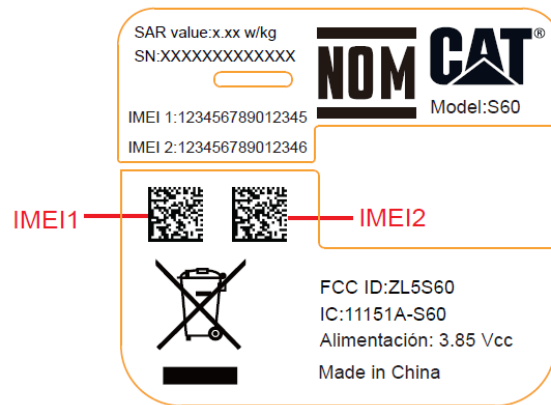

FCC ID: ZL5S60
IC: 11151A-S60

S60 US_DS

S60 US_SS