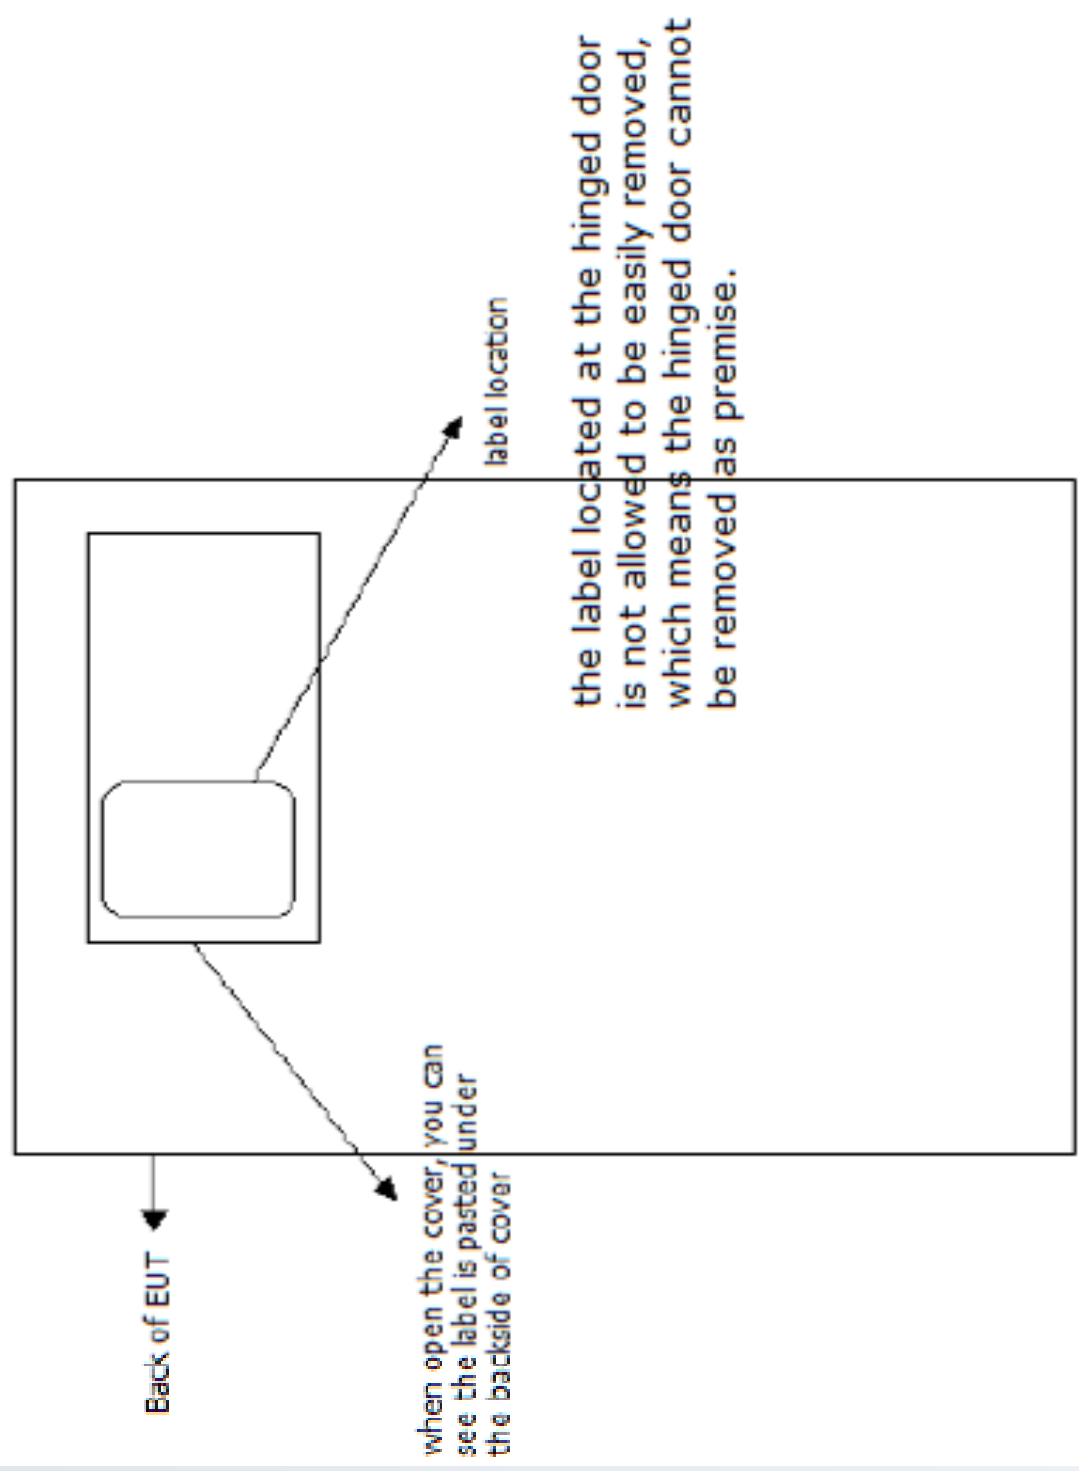

FCC ID: ZL5S60
IC: 11151A-S60

Back of EUT

when open the cover, you can see the label is pasted under the backside of cover

label location

the label located at the hinged door is not allowed to be easily removed, which means the hinged door cannot be removed as premise.