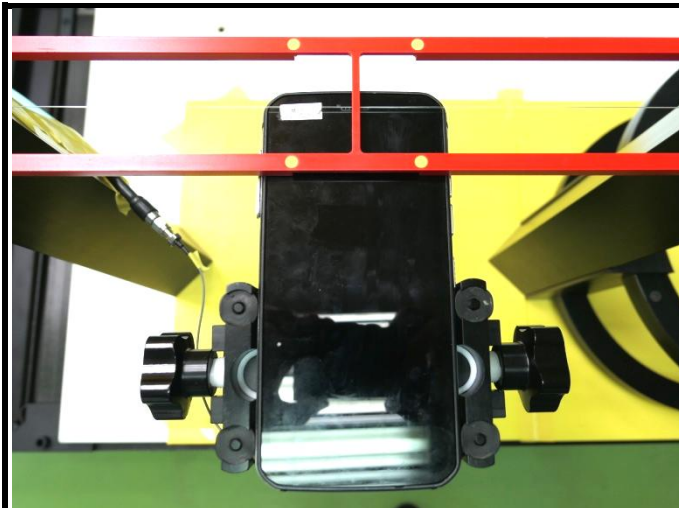

FCC HAC (T-Coil) Test Report

<Photographs of EUT>

<Photographs of Setup>

Top View

Bottom View

Left Side View

Right Side View