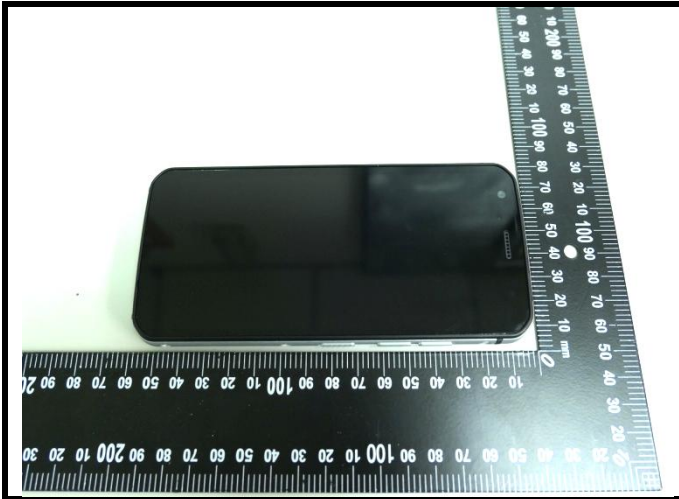

FCC HAC (T-Coil) Test Report

<Photographs of EUT>

<Photographs of Setup>

Top View

Bottom View

Left Side View

Right Side View