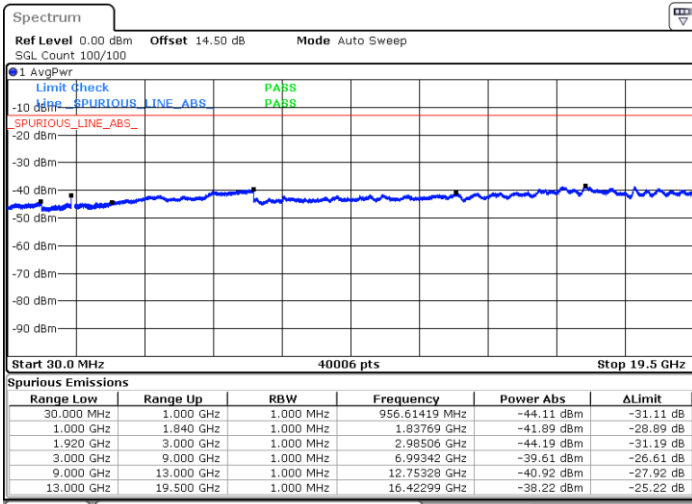

Middle Channel / 64QAM

Date: 28 JUN 2018 16:37:24

Date: 28 JUN 2018 16:38:37

Highest Channel / 64QAM

Date: 28 JUN 2018 16:42:06

LTE Band 25 / 10MHz

Lowest Channel / 64QAM

Middle Channel / 64QAM

Date: 28 JUN 2018 16:43:18

Date: 28 JUN 2018 16:44:31

Highest Channel / 64QAM

Date: 28 JUN 2018 16:48:00

LTE Band 25 / 15MHz

Lowest Channel / 64QAM

Middle Channel / 64QAM

Date: 28 JUN 2018 16:49:13

Date: 28 JUN 2018 16:50:26

Highest Channel / 64QAM

Date: 28 JUN 2018 16:53:55

LTE Band 25 / 20MHz

Lowest Channel / 64QAM

Middle Channel / 64QAM

Date: 28 JUN 2018 16:55:08

Date: 28 JUN 2018 16:56:21

Highest Channel / 64QAM

Date: 28 JUN 2018 16:59:49

LTE Band 26 / 1.4MHz

Lowest Channel / QPSK

Date: 29 JUN.2018 09:15:34

Lowest Channel / 16QAM

Date: 29 JUN.2018 09:16:30

Middle Channel / QPSK