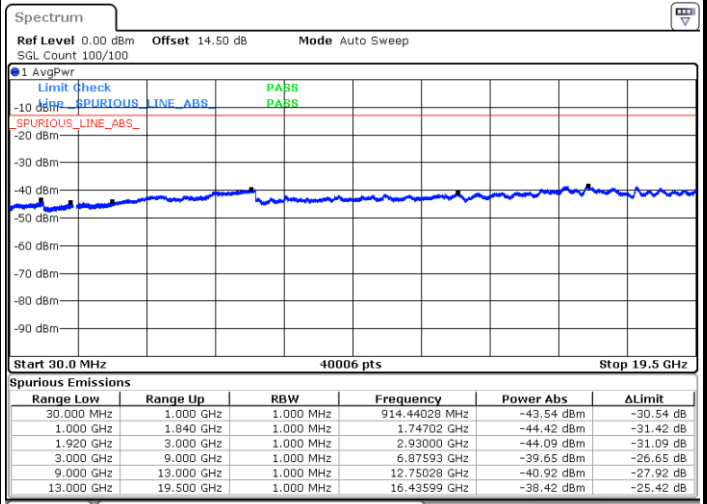

Lowest Channel / 64QAM

Middle Channel / 64QAM

Date: 28 JUN 2018 16:31:29

Date: 28 JUN 2018 16:32:42

Highest Channel / 64QAM

Date: 28 JUN 2018 16:36:11

LTE Band 25 / 5MHz

Lowest Channel / 64QAM

Middle Channel / 64QAM

Date: 28 JUN 2018 16:37:24

Date: 28 JUN 2018 16:38:37

Highest Channel / 64QAM

Date: 28 JUN 2018 16:42:06

LTE Band 25 / 10MHz

Lowest Channel / 64QAM

Middle Channel / 64QAM

Date: 28 JUN 2018 16:43:18

Date: 28 JUN 2018 16:44:31

Highest Channel / 64QAM

Date: 28 JUN 2018 16:48:00

LTE Band 25 / 15MHz

Lowest Channel / 64QAM

Middle Channel / 64QAM

Date: 28 JUN 2018 16:49:13