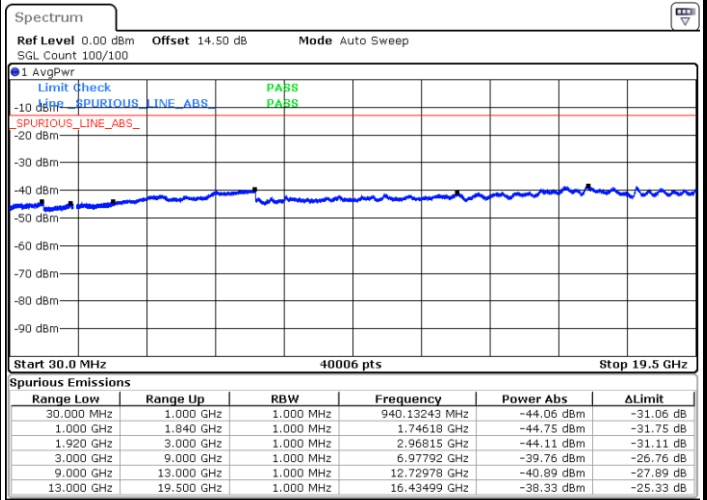

LTE Band 25 / 1.4MHz

Lowest Channel / 64QAM

Middle Channel / 64QAM

Date: 28 JUN 2018 16:25:35

Date: 28 JUN 2018 16:26:47

Highest Channel / 64QAM

Date: 28 JUN 2018 16:30:16

LTE Band 25 / 3MHz

Lowest Channel / 64QAM

Middle Channel / 64QAM

Date: 28 JUN 2018 16:31:29

Date: 28 JUN 2018 16:32:42

Highest Channel / 64QAM

Date: 28 JUN 2018 16:36:11

LTE Band 25 / 5MHz

Lowest Channel / 64QAM

Middle Channel / 64QAM

Date: 28 JUN 2018 16:37:24

Date: 28 JUN 2018 16:38:37

Highest Channel / 64QAM

Date: 28 JUN 2018 16:42:06

LTE Band 25 / 10MHz

Lowest Channel / 64QAM

Middle Channel / 64QAM

Date: 28 JUN 2018 16:43:18

Date: 28 JUN 2018 16:44:31

Highest Channel / 64QAM

Date: 28 JUN 2018 16:48:00

LTE Band 25 / 15MHz

Lowest Channel / 64QAM

Middle Channel / 64QAM

Date: 28 JUN 2018 16:49:13