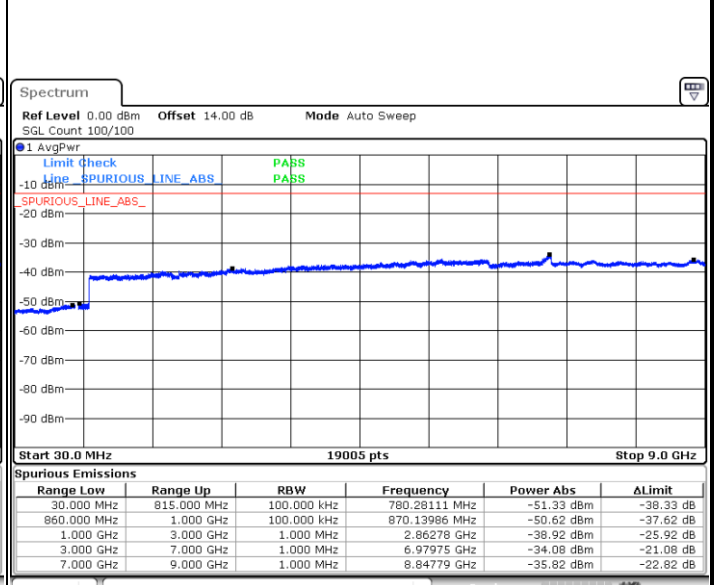

Highest Channel / 64QAM

Date: 28 JUN 2018 16:59:49

LTE Band 26 / 1.4MHz

Lowest Channel / QPSK

Date: 29 JUN.2018 09:15:34

Lowest Channel / 16QAM

Date: 29 JUN.2018 09:16:30

Middle Channel / QPSK

Date: 29 JUN.2018 09:18:06

Middle Channel / 16QAM

Date: 29 JUN.2018 09:19:03

LTE Band 26 / 1.4MHz

Highest Channel / QPSK

Date: 29 JUN.2018 09:26:36

Highest Channel / 16QAM

Date: 29 JUN.2018 10:53:52

LTE Band 26 / 3MHz

Lowest Channel / QPSK

Date: 29 JUN.2018 09:38:21

Lowest Channel / 16QAM

Date: 29 JUN.2018 09:39:17

LTE Band 26 / 3MHz

Middle Channel / QPSK

Date: 29 JUN.2018 09:40:53

Middle Channel / 16QAM

Date: 29 JUN.2018 09:41:50

Highest Channel / QPSK

Date: 29 JUN.2018 09:48:05

Highest Channel / 16QAM

Date: 29 JUN.2018 09:49:01

LTE Band 26 / 5MHz

Lowest Channel / QPSK