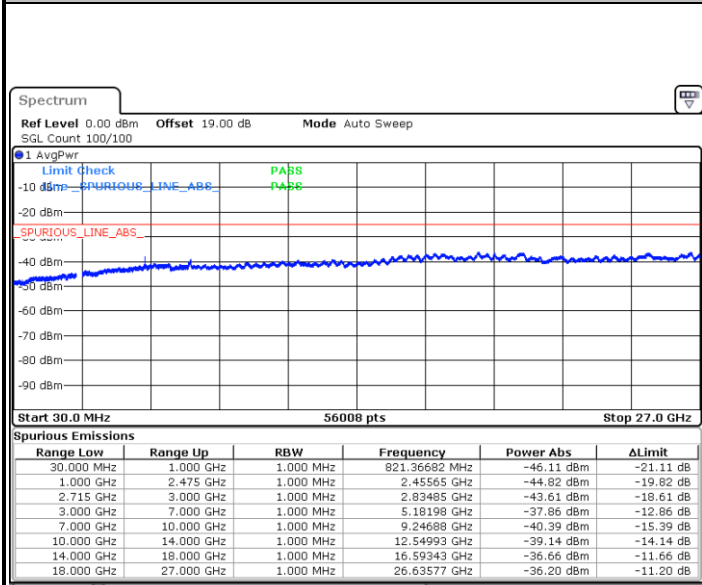

Lowest Channel / 64QAM

Middle Channel / 64QAM

Date: 29 JUN 2018 11:34:29

Date: 29 JUN 2018 11:35:46

Highest Channel / 64QAM

Date: 29 JUN 2018 11:39:24

LTE Band 26

CH26765 / QPSK

CH26765 / 16QAM

Date: 29.JUN.2018 13:16:12

Date: 29.JUN.2018 13:17:10

CH26765 / 64QAM

Date: 29.JUN.2018 14:30:54

LTE Band 41 / 5MHz

Lowest Channel / QPSK

Date: 24.JUN.2018 14:13:27

Lowest Channel / 16QAM

Date: 24.JUN.2018 14:09:44

Middle Channel / QPSK

Date: 24.JUN.2018 14:10:39

Middle Channel / 16QAM

Date: 24.JUN.2018 14:10:39

LTE Band 41 / 5MHz

Highest Channel / QPSK

Date: 24.JUN.2018 14:12:31

Highest Channel / 16QAM

Date: 24.JUN.2018 14:11:35

LTE Band 41 / 10MHz

Lowest Channel / QPSK

Date: 24.JUN.2018 14:15:18

Lowest Channel / 16QAM

Date: 24.JUN.2018 14:18:04