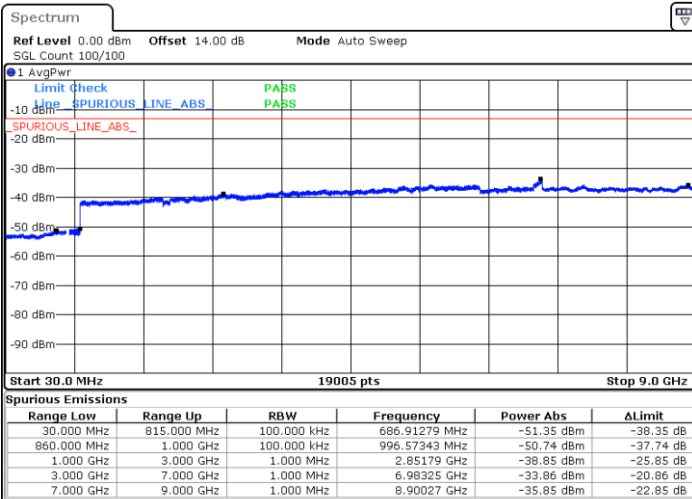

Date: 29 JUN.2018 10:13:09

LTE Band 26 / 10MHz

Middle Channel / QPSK

Date: 29.JUN.2018 10:14:45

Middle Channel / 16QAM

Date: 29.JUN.2018 10:15:42

Highest Channel / QPSK

Date: 29.JUN.2018 10:21:57

Highest Channel / 16QAM

Date: 29.JUN.2018 10:22:54

LTE Band 26 / 15MHz

Lowest Channel / QPSK

Lowest Channel / 16QAM

Date: 29.JUN.2018 10:29:15

Date: 29.JUN.2018 10:30:11

Middle Channel / QPSK

Middle Channel / 16QAM

Date: 29.JUN.2018 10:31:48

Date: 29.JUN.2018 10:32:44

LTE Band 26 / 1.4MHz

Lowest Channel / 64QAM

Middle Channel / 64QAM

Date: 29.JUN.2018 10:58:20

Date: 29.JUN.2018 10:59:37