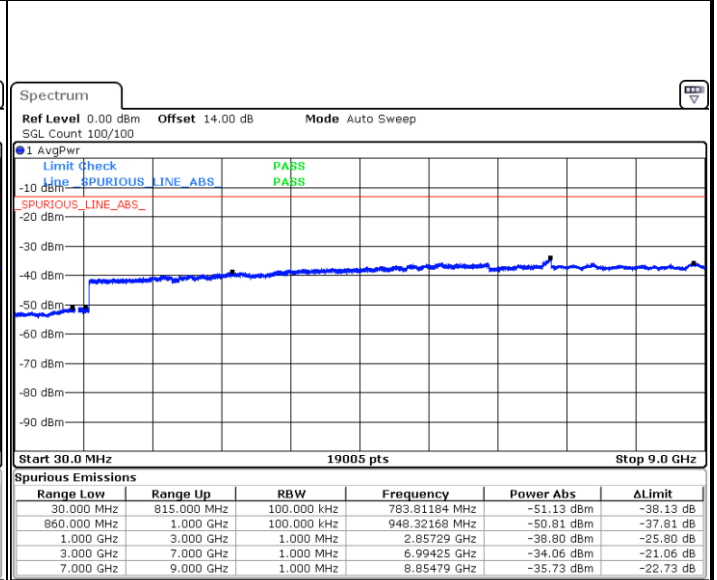

Highest Channel / QPSK

Date: 29 JUN.2018 10:05:01

Highest Channel / 16QAM

Date: 29 JUN.2018 10:05:57

LTE Band 26 / 10MHz

Lowest Channel / QPSK

Date: 29 JUN.2018 10:12:13

Lowest Channel / 16QAM

Date: 29 JUN.2018 10:13:09

LTE Band 26 / 10MHz

Middle Channel / QPSK

Date: 29.JUN.2018 10:14:45

Middle Channel / 16QAM

Date: 29.JUN.2018 10:15:42

Highest Channel / QPSK

Date: 29.JUN.2018 10:21:57

Highest Channel / 16QAM

Date: 29.JUN.2018 10:22:54

LTE Band 26 / 15MHz

Lowest Channel / QPSK

Lowest Channel / 16QAM

Date: 29.JUN.2018 10:29:15

Date: 29.JUN.2018 10:30:11

Middle Channel / QPSK