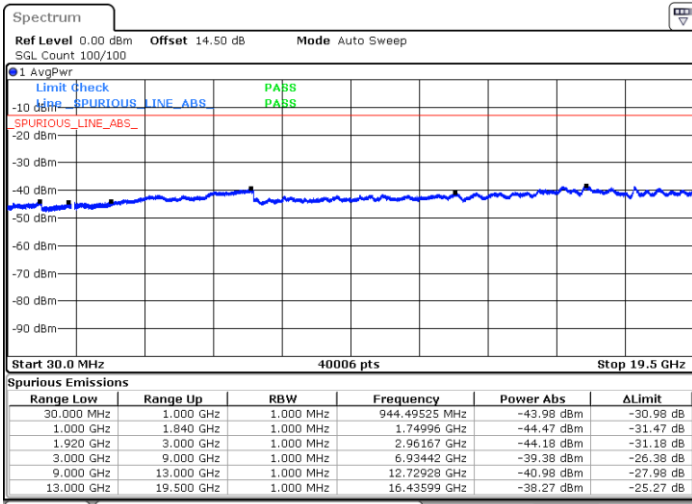

Middle Channel / 64QAM

Date: 28 JUN 2018 16:37:24

Date: 28 JUN 2018 16:38:37

Highest Channel / 64QAM

Date: 28 JUN 2018 16:42:06

LTE Band 25 / 10MHz

Lowest Channel / 64QAM

Middle Channel / 64QAM

Date: 28 JUN 2018 16:43:18

Date: 28 JUN 2018 16:44:31

Highest Channel / 64QAM

Date: 28 JUN 2018 16:48:00

LTE Band 25 / 15MHz

Lowest Channel / 64QAM

Middle Channel / 64QAM

Date: 28 JUN 2018 16:49:13

Date: 28 JUN 2018 16:50:26

Highest Channel / 64QAM

Date: 28 JUN 2018 16:53:55

LTE Band 25 / 20MHz

Lowest Channel / 64QAM

Middle Channel / 64QAM

Date: 28 JUN 2018 16:55:08

Date: 28 JUN 2018 16:56:21

Highest Channel / 64QAM

Date: 28 JUN 2018 16:59:49

LTE Band 26 / 1.4MHz

Lowest Channel / QPSK

Date: 29 JUN.2018 09:15:34

Lowest Channel / 16QAM

Date: 29 JUN.2018 09:16:30

Middle Channel / QPSK