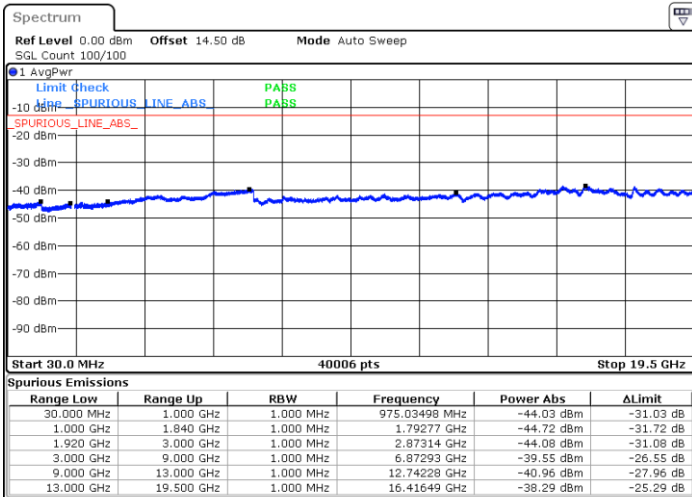

Middle Channel / 64QAM

Date: 28 JUN 2018 16:37:24

Date: 28 JUN 2018 16:38:37

Highest Channel / 64QAM

Date: 28 JUN 2018 16:42:06

LTE Band 25 / 10MHz

Lowest Channel / 64QAM

Middle Channel / 64QAM

Date: 28 JUN 2018 16:43:18

Date: 28 JUN 2018 16:44:31

Highest Channel / 64QAM

Date: 28 JUN 2018 16:48:00

LTE Band 25 / 15MHz

Lowest Channel / 64QAM

Middle Channel / 64QAM

Date: 28 JUN 2018 16:49:13