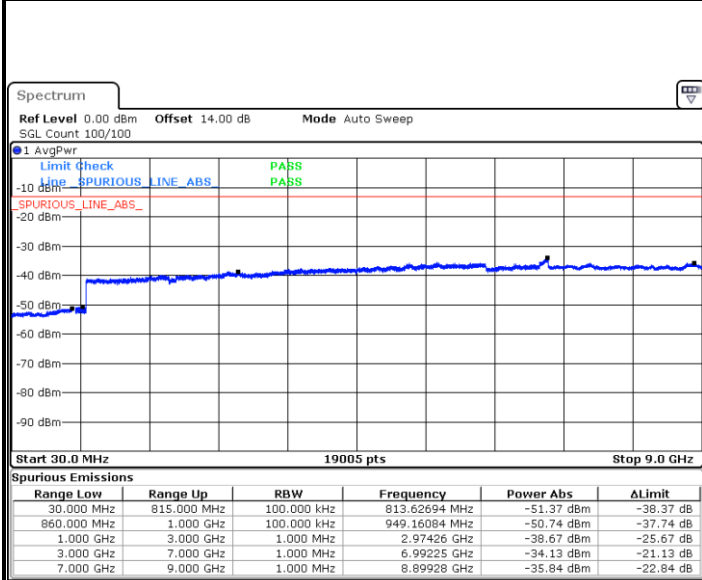

Middle Channel / 16QAM

Date: 29 JUN.2018 09:41:50

Highest Channel / QPSK

Date: 29 JUN.2018 09:48:05

Highest Channel / 16QAM

Date: 29 JUN.2018 09:49:01

LTE Band 26 / 5MHz

Lowest Channel / QPSK

Lowest Channel / 16QAM

Date: 29.JUN.2018 09:55:17

Date: 29.JUN.2018 09:56:13

Middle Channel / QPSK

Middle Channel / 16QAM

Date: 29.JUN.2018 09:57:50

Date: 29.JUN.2018 09:58:46

LTE Band 26 / 5MHz

Highest Channel / QPSK

Date: 29 JUN.2018 10:05:01

Highest Channel / 16QAM

Date: 29 JUN.2018 10:05:57

LTE Band 26 / 10MHz

Lowest Channel / QPSK

Date: 29 JUN.2018 10:12:13

Lowest Channel / 16QAM

Date: 29 JUN.2018 10:13:09

LTE Band 26 / 10MHz

Middle Channel / QPSK

Date: 29.JUN.2018 10:14:45

Middle Channel / 16QAM

Date: 29.JUN.2018 10:15:42

Highest Channel / QPSK

Date: 29.JUN.2018 10:21:57