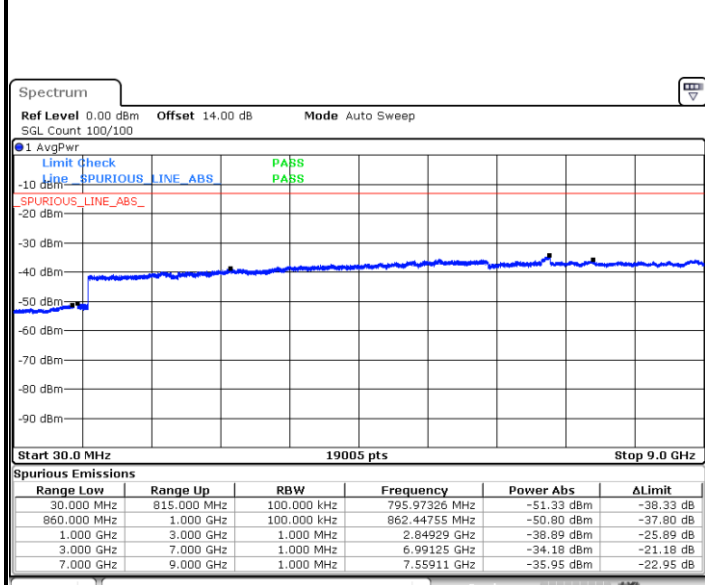

Highest Channel / 64QAM

Date: 28 JUN 2018 16:59:49

LTE Band 26 / 1.4MHz

Lowest Channel / QPSK

Date: 29 JUN.2018 09:15:34

Lowest Channel / 16QAM

Date: 29 JUN.2018 09:16:30

Middle Channel / QPSK

Date: 29 JUN.2018 09:18:06

Middle Channel / 16QAM

Date: 29 JUN.2018 09:19:03

LTE Band 26 / 1.4MHz

Highest Channel / QPSK

Date: 29 JUN.2018 09:26:36

Highest Channel / 16QAM

Date: 29 JUN.2018 10:53:52

LTE Band 26 / 3MHz

Lowest Channel / QPSK

Date: 29 JUN.2018 09:38:21

Lowest Channel / 16QAM

Date: 29 JUN.2018 09:39:17

LTE Band 26 / 3MHz

Middle Channel / QPSK

Date: 29 JUN.2018 09:40:53

Middle Channel / 16QAM

Date: 29 JUN.2018 09:41:50

Highest Channel / QPSK

Date: 29 JUN.2018 09:48:05

Highest Channel / 16QAM

Date: 29 JUN.2018 09:49:01

LTE Band 26 / 5MHz

Lowest Channel / QPSK