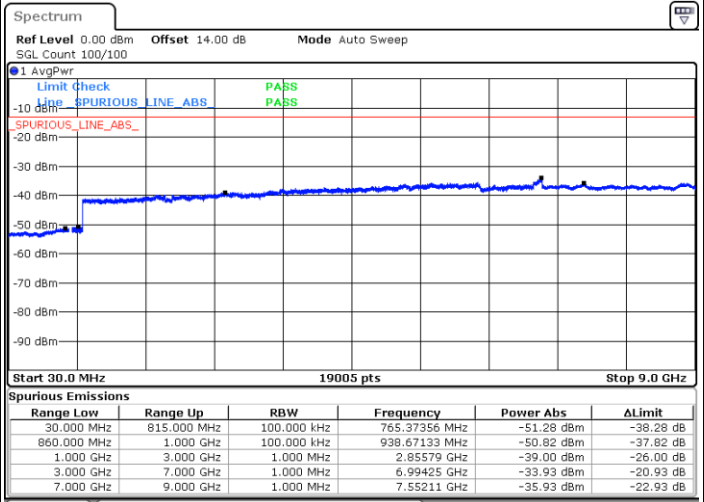

Middle Channel / 16QAM

Date: 29.JUN.2018 10:31:48

Date: 29.JUN.2018 10:32:44

LTE Band 26 / 1.4MHz

Lowest Channel / 64QAM

Middle Channel / 64QAM

Date: 29.JUN.2018 10:58:20

Date: 29.JUN.2018 10:59:37

Highest Channel / 64QAM

Date: 29.JUN.2018 11:03:59

LTE Band 26 / 3MHz

Lowest Channel / 64QAM

Middle Channel / 64QAM

Date: 29 JUN 2018 11:09:05

Date: 29 JUN 2018 11:10:21

Highest Channel / 64QAM

Date: 29 JUN 2018 11:13:56

LTE Band 26 / 5MHz

Lowest Channel / 64QAM

Middle Channel / 64QAM

Date: 29 JUN 2018 11:17:31

Date: 29 JUN 2018 11:18:48

Highest Channel / 64QAM

Date: 29 JUN 2018 11:22:23

LTE Band 26 / 10MHz

Lowest Channel / 64QAM

Middle Channel / 64QAM

Date: 29 JUN 2018 11:25:59

Date: 29 JUN 2018 11:27:15

Highest Channel / 64QAM

Date: 29 JUN 2018 11:30:51

LTE Band 26 / 15MHz