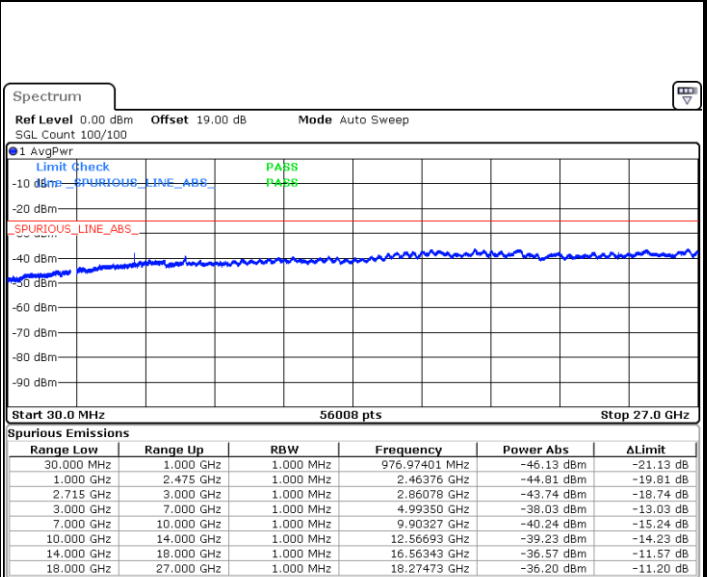

Lowest Channel / 16QAM

Date: 24.JUN.2018 14:09:44

Middle Channel / QPSK

Date: 24.JUN.2018 14:10:39

Middle Channel / 16QAM

Date: 24.JUN.2018 14:10:39

LTE Band 41 / 5MHz

Highest Channel / QPSK

Date: 24.JUN.2018 14:12:31

Highest Channel / 16QAM

Date: 24.JUN.2018 14:11:35

LTE Band 41 / 10MHz

Lowest Channel / QPSK

Date: 24.JUN.2018 14:15:18

Lowest Channel / 16QAM

Date: 24.JUN.2018 14:18:04

LTE Band 41 / 10MHz

Middle Channel / QPSK

Middle Channel / 16QAM

Date: 24.JUN.2018 14:16:13

Date: 24.JUN.2018 14:19:00

Highest Channel / QPSK

Highest Channel / 16QAM

Date: 24.JUN.2018 14:17:09