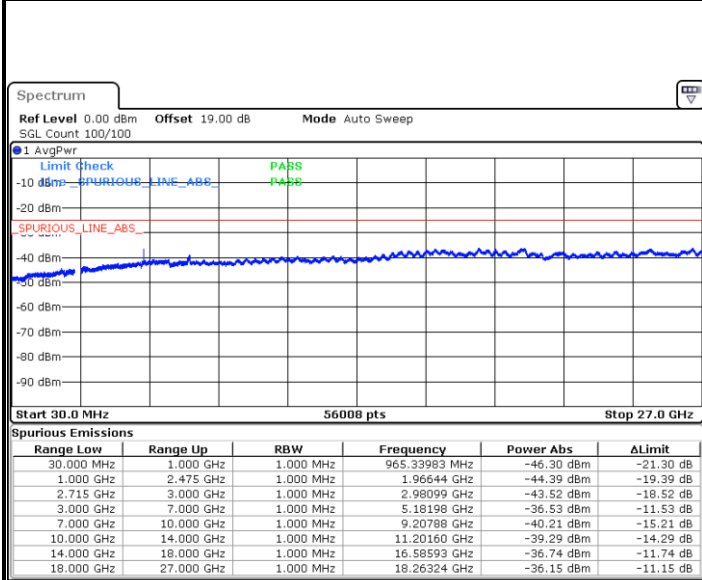

Lowest Channel / 64QAM

Middle Channel / 64QAM

Date: 29 JUN 2018 11:34:29

Date: 29 JUN 2018 11:35:46

Highest Channel / 64QAM

Date: 29 JUN 2018 11:39:24

LTE Band 26

CH26765 / QPSK

CH26765 / 16QAM

Date: 29.JUN.2018 13:16:12

Date: 29.JUN.2018 13:17:10

CH26765 / 64QAM

Date: 29.JUN.2018 14:30:54

LTE Band 41 / 5MHz

Lowest Channel / QPSK

Date: 24.JUN.2018 14:13:27

Lowest Channel / 16QAM

Date: 24.JUN.2018 14:09:44

Middle Channel / QPSK

Date: 24.JUN.2018 14:10:39

Middle Channel / 16QAM

Date: 24.JUN.2018 14:10:39

LTE Band 41 / 5MHz

Highest Channel / QPSK

Date: 24.JUN.2018 14:12:31

Highest Channel / 16QAM

Date: 24.JUN.2018 14:11:35

LTE Band 41 / 10MHz

Lowest Channel / QPSK

Date: 24.JUN.2018 14:15:18

Lowest Channel / 16QAM

Date: 24.JUN.2018 14:18:04