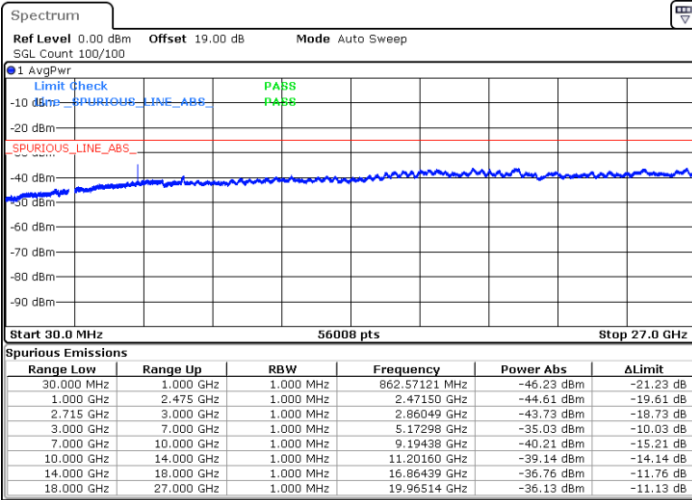

Date: 24.JUN.2018 14:12:31

Highest Channel / 16QAM

Date: 24.JUN.2018 14:11:35

LTE Band 41 / 10MHz

Lowest Channel / QPSK

Date: 24.JUN.2018 14:15:18

Lowest Channel / 16QAM

Date: 24.JUN.2018 14:18:04

LTE Band 41 / 10MHz

Middle Channel / QPSK

Middle Channel / 16QAM

Date: 24.JUN.2018 14:16:13

Date: 24.JUN.2018 14:19:00

Highest Channel / QPSK

Highest Channel / 16QAM

Date: 24.JUN.2018 14:17:09

Date: 24.JUN.2018 14:19:55

LTE Band 41 / 15MHz

Lowest Channel / QPSK

Lowest Channel / 16QAM

Date: 24.JUN.2018 14:24:33

Date: 24.JUN.2018 14:20:51

Middle Channel / QPSK

Middle Channel / 16QAM