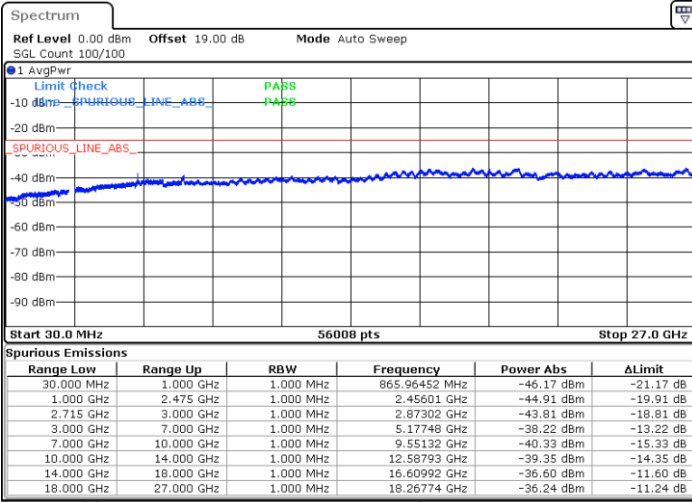

Lowest Channel / 16QAM

Date: 24.JUN.2018 14:09:44

Middle Channel / QPSK

Date: 24.JUN.2018 14:10:39

Middle Channel / 16QAM

Date: 24.JUN.2018 14:10:39

LTE Band 41 / 5MHz

Highest Channel / QPSK

Date: 24.JUN.2018 14:12:31

Highest Channel / 16QAM

Date: 24.JUN.2018 14:11:35

LTE Band 41 / 10MHz

Lowest Channel / QPSK

Date: 24.JUN.2018 14:15:18

Lowest Channel / 16QAM

Date: 24.JUN.2018 14:18:04

LTE Band 41 / 10MHz

Middle Channel / QPSK

Middle Channel / 16QAM

Date: 24.JUN.2018 14:16:13

Date: 24.JUN.2018 14:19:00

Highest Channel / QPSK

Highest Channel / 16QAM

Date: 24.JUN.2018 14:17:09