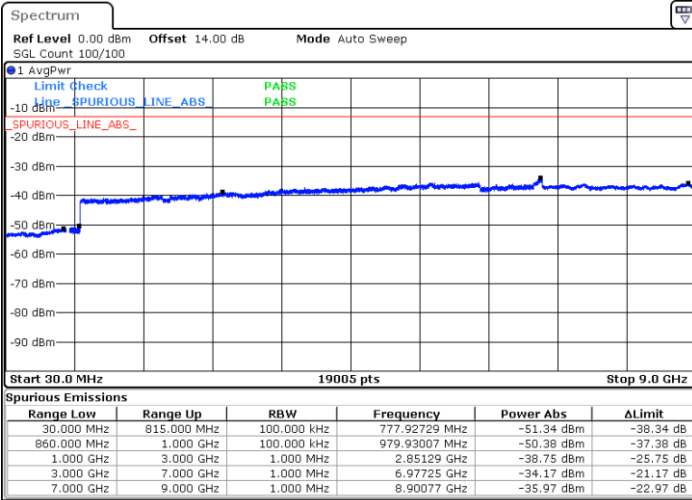

Date: 29 JUN.2018 10:13:09

LTE Band 26 / 10MHz

Middle Channel / QPSK

Date: 29.JUN.2018 10:14:45

Middle Channel / 16QAM

Date: 29.JUN.2018 10:15:42

Highest Channel / QPSK

Date: 29.JUN.2018 10:21:57

Highest Channel / 16QAM

Date: 29.JUN.2018 10:22:54

LTE Band 26 / 15MHz

Lowest Channel / QPSK

Lowest Channel / 16QAM

Date: 29.JUN.2018 10:29:15

Date: 29.JUN.2018 10:30:11

Middle Channel / QPSK

Middle Channel / 16QAM

Date: 29.JUN.2018 10:31:48

Date: 29.JUN.2018 10:32:44

LTE Band 26 / 1.4MHz

Lowest Channel / 64QAM

Middle Channel / 64QAM

Date: 29.JUN.2018 10:58:20

Date: 29.JUN.2018 10:59:37

Highest Channel / 64QAM

Date: 29.JUN.2018 11:03:59

LTE Band 26 / 3MHz

Lowest Channel / 64QAM

Middle Channel / 64QAM

Date: 29 JUN 2018 11:09:05

Date: 29 JUN 2018 11:10:21

Highest Channel / 64QAM