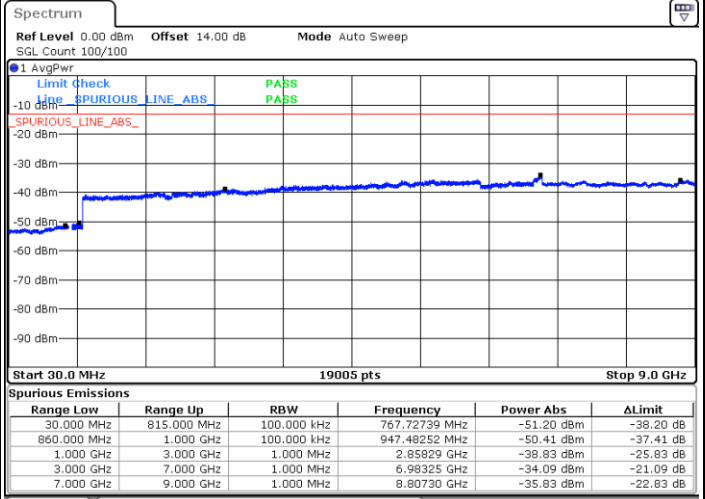

Date: 29 JUN 2018 11:13:56

LTE Band 26 / 5MHz

Lowest Channel / 64QAM

Middle Channel / 64QAM

Date: 29 JUN 2018 11:17:31

Date: 29 JUN 2018 11:18:48

Highest Channel / 64QAM

Date: 29 JUN 2018 11:22:23

LTE Band 26 / 10MHz

Lowest Channel / 64QAM

Middle Channel / 64QAM

Date: 29 JUN 2018 11:25:59

Date: 29 JUN 2018 11:27:15

Highest Channel / 64QAM

Date: 29 JUN 2018 11:30:51

LTE Band 26 / 15MHz

Lowest Channel / 64QAM

Middle Channel / 64QAM

Date: 29 JUN 2018 11:34:29

Date: 29 JUN 2018 11:35:46

Highest Channel / 64QAM

Date: 29 JUN 2018 11:39:24

LTE Band 26

CH26765 / QPSK