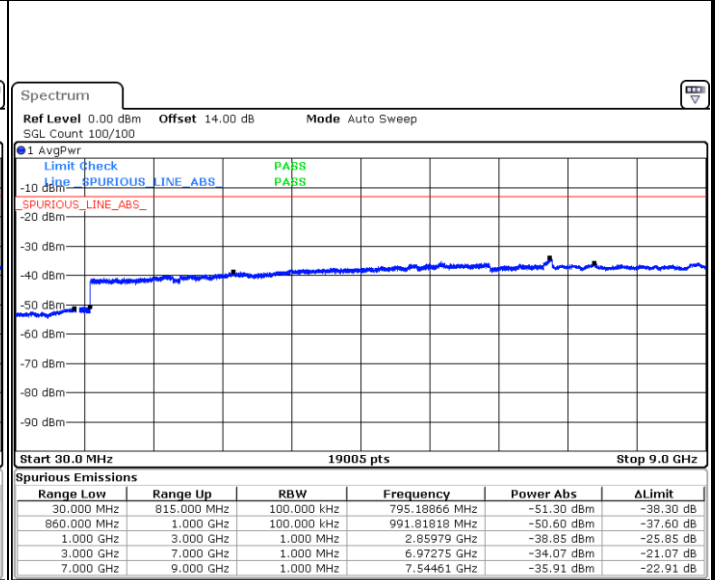

Middle Channel / 16QAM

Date: 29 JUN.2018 09:41:50

Highest Channel / QPSK

Date: 29 JUN.2018 09:48:05

Highest Channel / 16QAM

Date: 29 JUN.2018 09:49:01

LTE Band 26 / 5MHz

Lowest Channel / QPSK

Lowest Channel / 16QAM

Date: 29.JUN.2018 09:55:17

Date: 29.JUN.2018 09:56:13

Middle Channel / QPSK

Middle Channel / 16QAM

Date: 29.JUN.2018 09:57:50

Date: 29.JUN.2018 09:58:46

LTE Band 26 / 5MHz

Highest Channel / QPSK

Date: 29 JUN.2018 10:05:01

Highest Channel / 16QAM

Date: 29 JUN.2018 10:05:57

LTE Band 26 / 10MHz

Lowest Channel / QPSK

Date: 29 JUN.2018 10:12:13

Lowest Channel / 16QAM

Date: 29 JUN.2018 10:13:09

LTE Band 26 / 10MHz

Middle Channel / QPSK

Date: 29.JUN.2018 10:14:45

Middle Channel / 16QAM

Date: 29.JUN.2018 10:15:42

Highest Channel / QPSK

Date: 29.JUN.2018 10:21:57