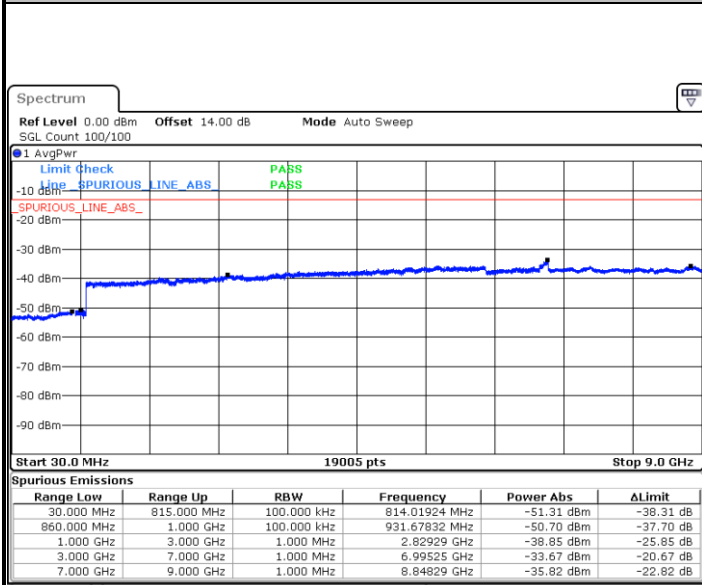

Date: 29 JUN.2018 09:18:06

Middle Channel / 16QAM

Date: 29 JUN.2018 09:19:03

LTE Band 26 / 1.4MHz

Highest Channel / QPSK

Date: 29 JUN.2018 09:26:36

Highest Channel / 16QAM

Date: 29 JUN.2018 10:53:52

LTE Band 26 / 3MHz

Lowest Channel / QPSK

Date: 29 JUN.2018 09:38:21

Lowest Channel / 16QAM

Date: 29 JUN.2018 09:39:17

LTE Band 26 / 3MHz

Middle Channel / QPSK

Date: 29 JUN.2018 09:40:53

Middle Channel / 16QAM

Date: 29 JUN.2018 09:41:50

Highest Channel / QPSK

Date: 29 JUN.2018 09:48:05

Highest Channel / 16QAM

Date: 29 JUN.2018 09:49:01

LTE Band 26 / 5MHz

Lowest Channel / QPSK

Lowest Channel / 16QAM

Date: 29.JUN.2018 09:55:17

Date: 29.JUN.2018 09:56:13

Middle Channel / QPSK

Middle Channel / 16QAM

Date: 29.JUN.2018 09:57:50

Date: 29.JUN.2018 09:58:46

LTE Band 26 / 5MHz