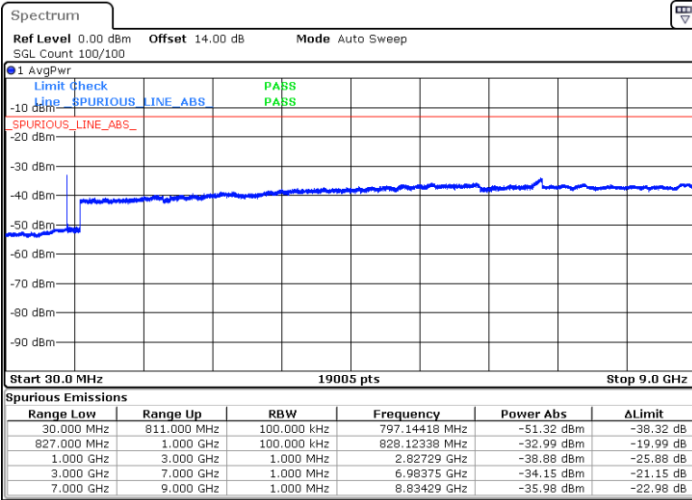

LTE Band 26

CH26765 / QPSK

CH26765 / 16QAM

Date: 29.JUN.2018 13:16:12

Date: 29.JUN.2018 13:17:10