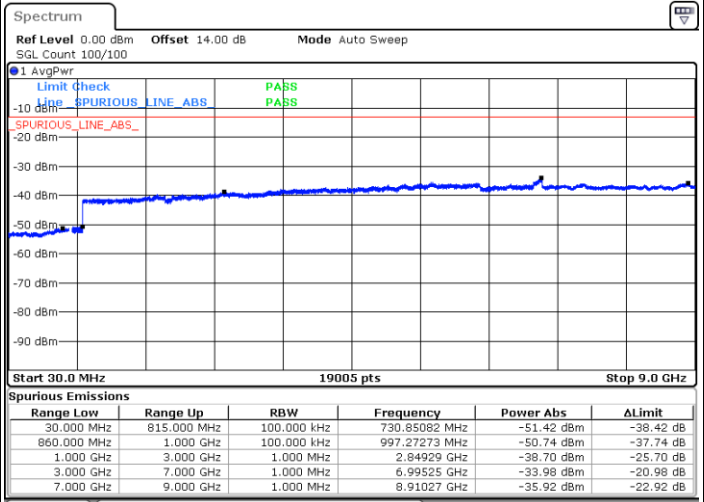

Highest Channel / 64QAM

Date: 29.JUN.2018 11:03:59

LTE Band 26 / 3MHz

Lowest Channel / 64QAM

Middle Channel / 64QAM

Date: 29 JUN 2018 11:09:05

Date: 29 JUN 2018 11:10:21

Highest Channel / 64QAM

Date: 29 JUN 2018 11:13:56

LTE Band 26 / 5MHz

Lowest Channel / 64QAM

Middle Channel / 64QAM

Date: 29 JUN 2018 11:17:31

Date: 29 JUN 2018 11:18:48

Highest Channel / 64QAM

Date: 29 JUN 2018 11:22:23

LTE Band 26 / 10MHz

Lowest Channel / 64QAM

Middle Channel / 64QAM

Date: 29 JUN 2018 11:25:59

Date: 29 JUN 2018 11:27:15

Highest Channel / 64QAM

Date: 29 JUN 2018 11:30:51

LTE Band 26 / 15MHz