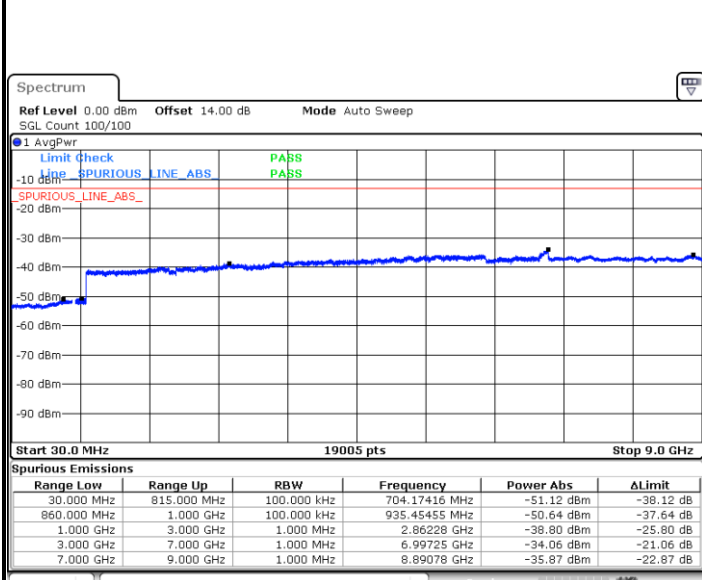

Lowest Channel / 16QAM

Date: 29.JUN.2018 09:55:17

Date: 29.JUN.2018 09:56:13

Middle Channel / QPSK

Middle Channel / 16QAM

Date: 29.JUN.2018 09:57:50

Date: 29.JUN.2018 09:58:46

LTE Band 26 / 5MHz

Highest Channel / QPSK

Date: 29 JUN.2018 10:05:01

Highest Channel / 16QAM

Date: 29 JUN.2018 10:05:57

LTE Band 26 / 10MHz

Lowest Channel / QPSK

Date: 29 JUN.2018 10:12:13

Lowest Channel / 16QAM

Date: 29 JUN.2018 10:13:09

LTE Band 26 / 10MHz

Middle Channel / QPSK

Date: 29.JUN.2018 10:14:45

Middle Channel / 16QAM

Date: 29.JUN.2018 10:15:42

Highest Channel / QPSK

Date: 29.JUN.2018 10:21:57

Highest Channel / 16QAM

Date: 29.JUN.2018 10:22:54

LTE Band 26 / 15MHz

Lowest Channel / QPSK

Lowest Channel / 16QAM

Date: 29.JUN.2018 10:29:15

Date: 29.JUN.2018 10:30:11

Middle Channel / QPSK