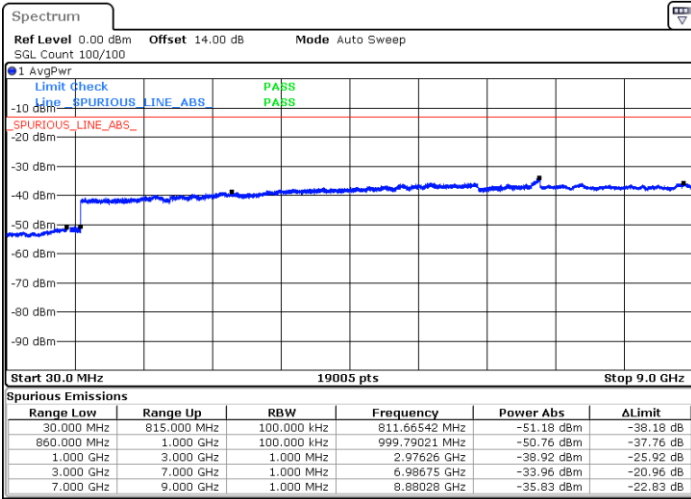

LTE Band 26 / 10MHz

Lowest Channel / 64QAM

Middle Channel / 64QAM

Date: 29 JUN 2018 11:25:59

Date: 29 JUN 2018 11:27:15

Highest Channel / 64QAM

Date: 29 JUN 2018 11:30:51

LTE Band 26 / 15MHz

Lowest Channel / 64QAM

Middle Channel / 64QAM

Date: 29 JUN 2018 11:34:29

Date: 29 JUN 2018 11:35:46

Highest Channel / 64QAM

Date: 29 JUN 2018 11:39:24

LTE Band 26

CH26765 / QPSK