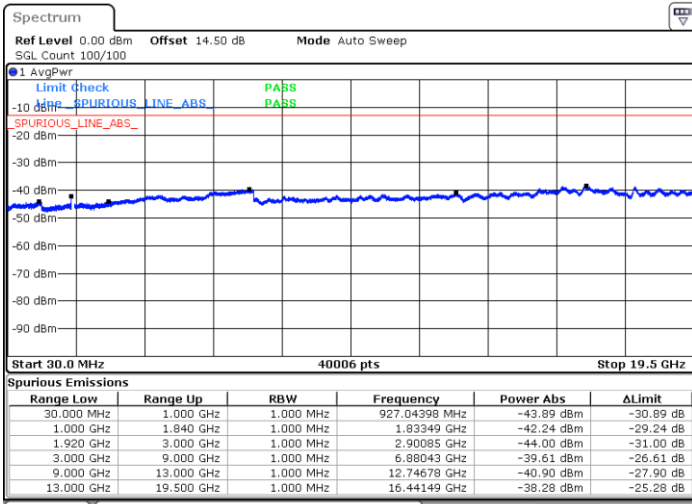

Date: 28 JUN 2018 16:43:18

Date: 28 JUN 2018 16:44:31

Highest Channel / 64QAM

Date: 28 JUN 2018 16:48:00

LTE Band 25 / 15MHz

Lowest Channel / 64QAM

Middle Channel / 64QAM

Date: 28 JUN 2018 16:49:13

Date: 28 JUN 2018 16:50:26

Highest Channel / 64QAM

Date: 28 JUN 2018 16:53:55

LTE Band 25 / 20MHz

Lowest Channel / 64QAM

Middle Channel / 64QAM

Date: 28 JUN 2018 16:55:08

Date: 28 JUN 2018 16:56:21

Highest Channel / 64QAM

Date: 28 JUN 2018 16:59:49

LTE Band 26 / 1.4MHz

Lowest Channel / QPSK

Date: 29 JUN.2018 09:15:34

Lowest Channel / 16QAM

Date: 29 JUN.2018 09:16:30

Middle Channel / QPSK

Date: 29 JUN.2018 09:18:06

Middle Channel / 16QAM

Date: 29 JUN.2018 09:19:03

LTE Band 26 / 1.4MHz

Highest Channel / QPSK

Date: 29 JUN.2018 09:26:36

Highest Channel / 16QAM

Date: 29 JUN.2018 10:53:52