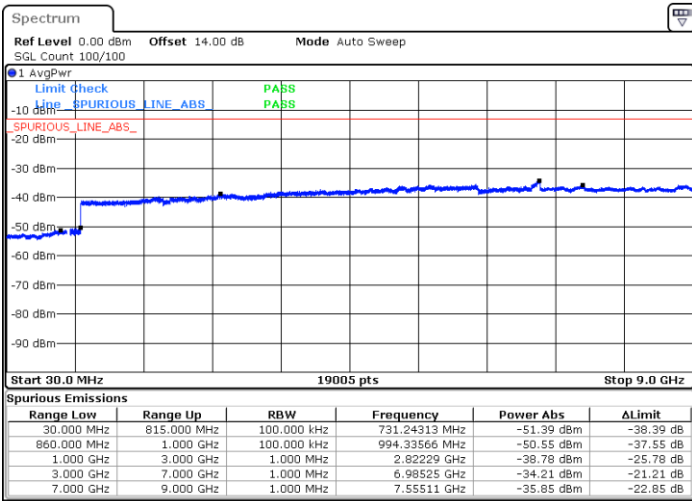

Highest Channel / 64QAM

Date: 29.JUN.2018 11:03:59

LTE Band 26 / 3MHz

Lowest Channel / 64QAM

Middle Channel / 64QAM

Date: 29 JUN 2018 11:09:05

Date: 29 JUN 2018 11:10:21

Highest Channel / 64QAM

Date: 29 JUN 2018 11:13:56

LTE Band 26 / 5MHz

Lowest Channel / 64QAM

Middle Channel / 64QAM

Date: 29 JUN 2018 11:17:31

Date: 29 JUN 2018 11:18:48

Highest Channel / 64QAM

Date: 29 JUN 2018 11:22:23

LTE Band 26 / 10MHz

Lowest Channel / 64QAM

Middle Channel / 64QAM

Date: 29 JUN 2018 11:25:59

Date: 29 JUN 2018 11:27:15

Highest Channel / 64QAM

Date: 29 JUN 2018 11:30:51

LTE Band 26 / 15MHz