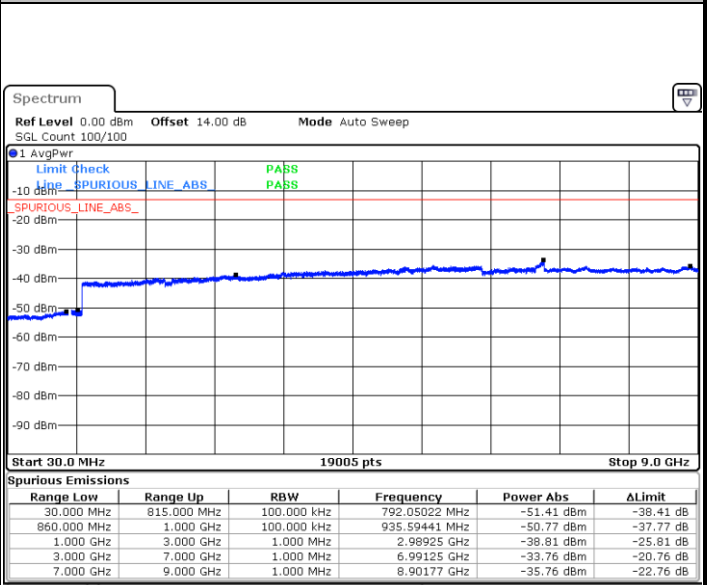

Middle Channel / 16QAM

Date: 29 JUN.2018 09:41:50

Highest Channel / QPSK

Date: 29 JUN.2018 09:48:05

Highest Channel / 16QAM

Date: 29 JUN.2018 09:49:01

LTE Band 26 / 5MHz

Lowest Channel / QPSK

Lowest Channel / 16QAM

Date: 29.JUN.2018 09:55:17

Date: 29.JUN.2018 09:56:13

Middle Channel / QPSK

Middle Channel / 16QAM

Date: 29.JUN.2018 09:57:50

Date: 29.JUN.2018 09:58:46

LTE Band 26 / 5MHz

Highest Channel / QPSK

Date: 29 JUN.2018 10:05:01

Highest Channel / 16QAM

Date: 29 JUN.2018 10:05:57

LTE Band 26 / 10MHz

Lowest Channel / QPSK

Date: 29 JUN.2018 10:12:13

Lowest Channel / 16QAM