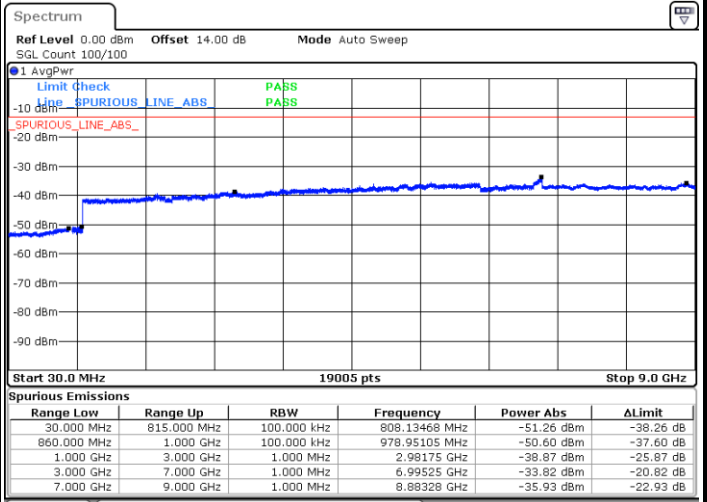

Highest Channel / 64QAM

Date: 29.JUN.2018 11:03:59

LTE Band 26 / 3MHz

Lowest Channel / 64QAM

Middle Channel / 64QAM

Date: 29 JUN 2018 11:09:05

Date: 29 JUN 2018 11:10:21

Highest Channel / 64QAM

Date: 29 JUN 2018 11:13:56

LTE Band 26 / 5MHz

Lowest Channel / 64QAM

Middle Channel / 64QAM

Date: 29 JUN 2018 11:17:31

Date: 29 JUN 2018 11:18:48

Highest Channel / 64QAM

Date: 29 JUN 2018 11:22:23

LTE Band 26 / 10MHz

Lowest Channel / 64QAM

Middle Channel / 64QAM

Date: 29 JUN 2018 11:25:59

Date: 29 JUN 2018 11:27:15

Highest Channel / 64QAM

Date: 29 JUN 2018 11:30:51

LTE Band 26 / 15MHz