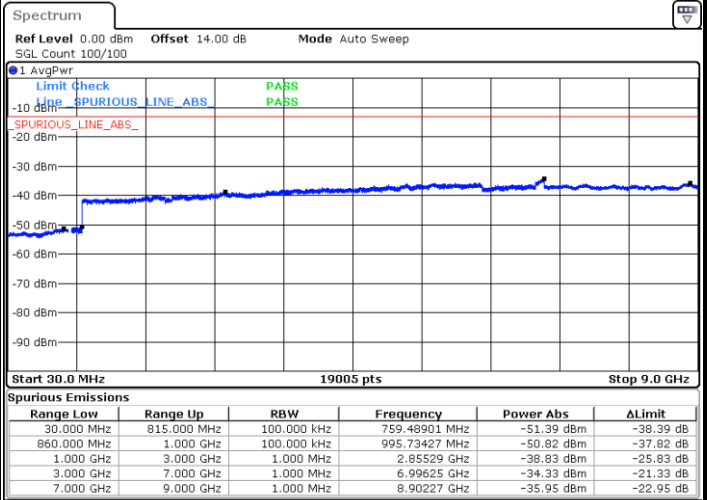

LTE Band 26 / 3MHz

Lowest Channel / QPSK

Date: 29 JUN.2018 09:38:21

Lowest Channel / 16QAM

Date: 29 JUN.2018 09:39:17

LTE Band 26 / 3MHz

Middle Channel / QPSK

Date: 29 JUN.2018 09:40:53

Middle Channel / 16QAM

Date: 29 JUN.2018 09:41:50

Highest Channel / QPSK

Date: 29 JUN.2018 09:48:05

Highest Channel / 16QAM

Date: 29 JUN.2018 09:49:01

LTE Band 26 / 5MHz

Lowest Channel / QPSK

Lowest Channel / 16QAM

Date: 29.JUN.2018 09:55:17

Date: 29.JUN.2018 09:56:13

Middle Channel / QPSK

Middle Channel / 16QAM

Date: 29.JUN.2018 09:57:50

Date: 29.JUN.2018 09:58:46

LTE Band 26 / 5MHz

Highest Channel / QPSK

Date: 29 JUN.2018 10:05:01

Highest Channel / 16QAM

Date: 29 JUN.2018 10:05:57

LTE Band 26 / 10MHz

Lowest Channel / QPSK

Date: 29 JUN.2018 10:12:13

Lowest Channel / 16QAM