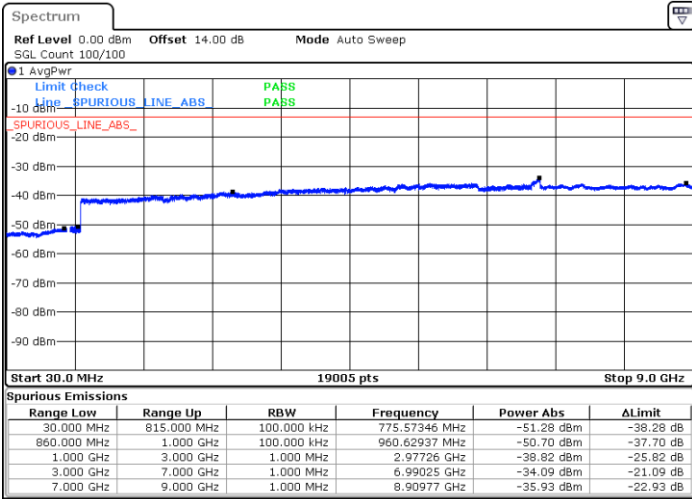

Highest Channel / 16QAM

Date: 29.JUN.2018 10:22:54

LTE Band 26 / 15MHz

Lowest Channel / QPSK

Lowest Channel / 16QAM

Date: 29.JUN.2018 10:29:15

Date: 29.JUN.2018 10:30:11

Middle Channel / QPSK

Middle Channel / 16QAM

Date: 29.JUN.2018 10:31:48

Date: 29.JUN.2018 10:32:44

LTE Band 26 / 1.4MHz

Lowest Channel / 64QAM

Middle Channel / 64QAM

Date: 29.JUN.2018 10:58:20

Date: 29.JUN.2018 10:59:37

Highest Channel / 64QAM

Date: 29.JUN.2018 11:03:59

LTE Band 26 / 3MHz

Lowest Channel / 64QAM

Middle Channel / 64QAM

Date: 29 JUN 2018 11:09:05

Date: 29 JUN 2018 11:10:21

Highest Channel / 64QAM

Date: 29 JUN 2018 11:13:56

LTE Band 26 / 5MHz

Lowest Channel / 64QAM

Middle Channel / 64QAM

Date: 29 JUN 2018 11:17:31

Date: 29 JUN 2018 11:18:48

Highest Channel / 64QAM

Date: 29 JUN 2018 11:22:23