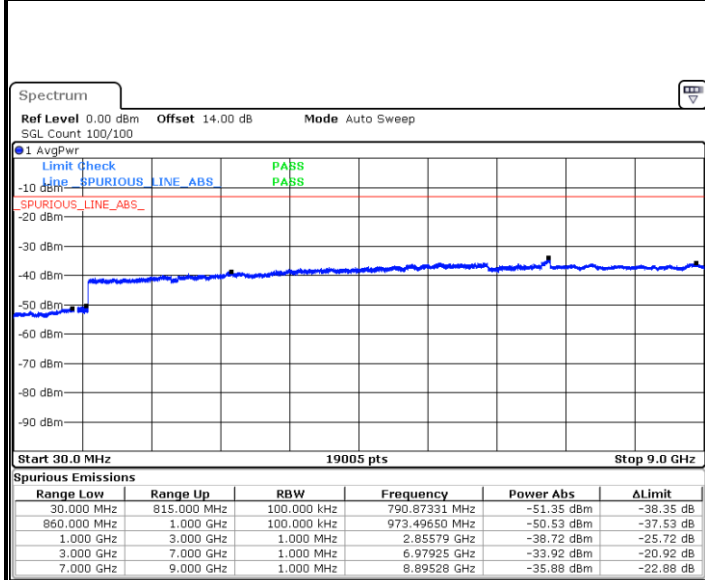

Date: 28 JUN 2018 16:50:26

Highest Channel / 64QAM

Date: 28 JUN 2018 16:53:55

LTE Band 25 / 20MHz

Lowest Channel / 64QAM

Middle Channel / 64QAM

Date: 28 JUN 2018 16:55:08

Date: 28 JUN 2018 16:56:21

Highest Channel / 64QAM

Date: 28 JUN 2018 16:59:49

LTE Band 26 / 1.4MHz

Lowest Channel / QPSK

Date: 29 JUN.2018 09:15:34

Lowest Channel / 16QAM

Date: 29 JUN.2018 09:16:30

Middle Channel / QPSK

Date: 29 JUN.2018 09:18:06

Middle Channel / 16QAM

Date: 29 JUN.2018 09:19:03

LTE Band 26 / 1.4MHz

Highest Channel / QPSK

Date: 29 JUN.2018 09:26:36

Highest Channel / 16QAM

Date: 29 JUN.2018 10:53:52