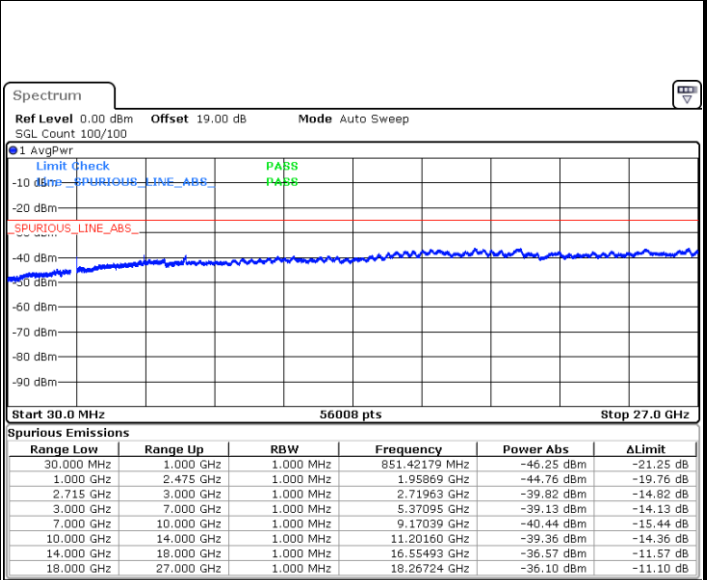

Lowest Channel / 16QAM

Date: 24.JUN.2018 14:09:44

Middle Channel / QPSK

Date: 24.JUN.2018 14:10:39

Middle Channel / 16QAM

Date: 24.JUN.2018 14:10:39

LTE Band 41 / 5MHz

Highest Channel / QPSK

Date: 24.JUN.2018 14:12:31

Highest Channel / 16QAM

Date: 24.JUN.2018 14:11:35

LTE Band 41 / 10MHz

Lowest Channel / QPSK

Date: 24.JUN.2018 14:15:18

Lowest Channel / 16QAM

Date: 24.JUN.2018 14:18:04