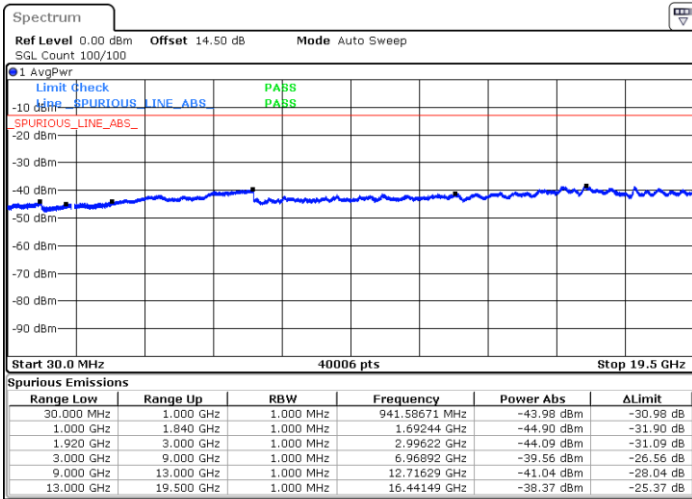

Lowest Channel / 64QAM

Middle Channel / 64QAM

Date: 28 JUN 2018 16:31:29

Date: 28 JUN 2018 16:32:42

Highest Channel / 64QAM

Date: 28 JUN 2018 16:36:11

LTE Band 25 / 5MHz

Lowest Channel / 64QAM

Middle Channel / 64QAM

Date: 28 JUN 2018 16:37:24

Date: 28 JUN 2018 16:38:37

Highest Channel / 64QAM

Date: 28 JUN 2018 16:42:06

LTE Band 25 / 10MHz

Lowest Channel / 64QAM

Middle Channel / 64QAM