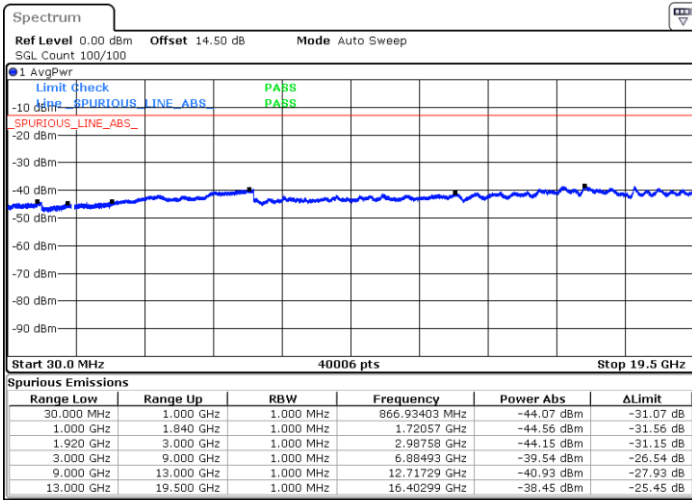

LTE Band 25 / 1.4MHz

Lowest Channel / 64QAM

Middle Channel / 64QAM

Date: 28 JUN 2018 16:25:35

Date: 28 JUN 2018 16:26:47

Highest Channel / 64QAM

Date: 28 JUN 2018 16:30:16

LTE Band 25 / 3MHz

Lowest Channel / 64QAM

Middle Channel / 64QAM

Date: 28 JUN 2018 16:31:29

Date: 28 JUN 2018 16:32:42

Highest Channel / 64QAM

Date: 28 JUN 2018 16:36:11

LTE Band 25 / 5MHz

Lowest Channel / 64QAM