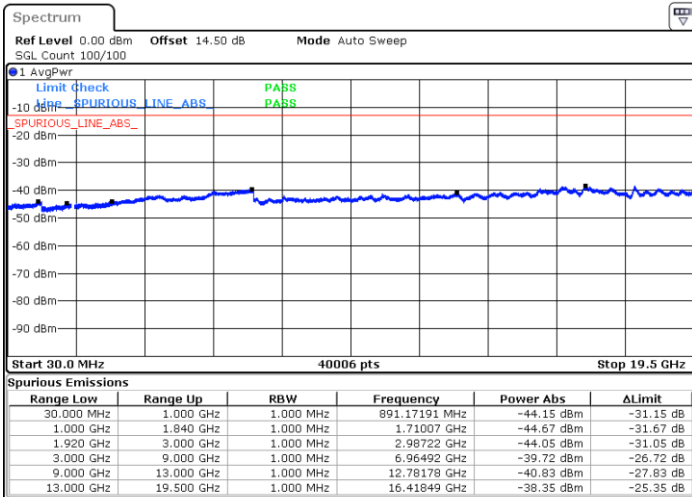

LTE Band 25 / 1.4MHz

Lowest Channel / 64QAM

Middle Channel / 64QAM

Date: 28 JUN 2018 16:25:35

Date: 28 JUN 2018 16:26:47

Highest Channel / 64QAM

Date: 28 JUN 2018 16:30:16

LTE Band 25 / 3MHz

Lowest Channel / 64QAM

Middle Channel / 64QAM

Date: 28 JUN 2018 16:31:29

Date: 28 JUN 2018 16:32:42

Highest Channel / 64QAM

Date: 28 JUN 2018 16:36:11

LTE Band 25 / 5MHz

Lowest Channel / 64QAM