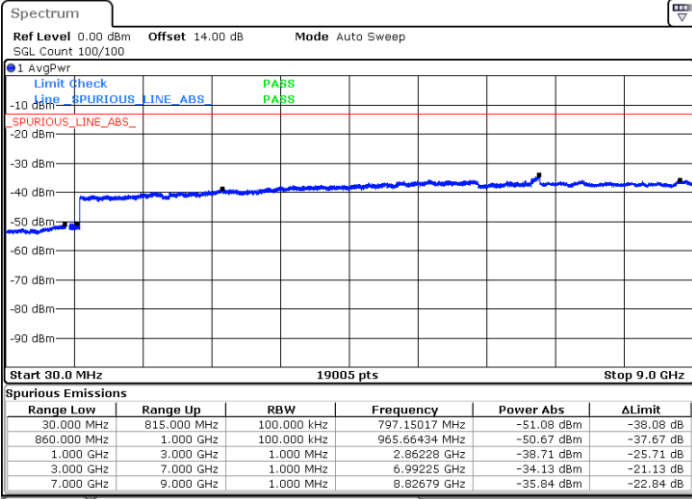

Highest Channel / 16QAM

Date: 29.JUN.2018 10:22:54

LTE Band 26 / 15MHz

Lowest Channel / QPSK

Lowest Channel / 16QAM

Date: 29.JUN.2018 10:29:15

Date: 29.JUN.2018 10:30:11

Middle Channel / QPSK

Middle Channel / 16QAM

Date: 29.JUN.2018 10:31:48

Date: 29.JUN.2018 10:32:44

LTE Band 26 / 1.4MHz

Lowest Channel / 64QAM

Middle Channel / 64QAM

Date: 29.JUN.2018 10:58:20

Date: 29.JUN.2018 10:59:37

Highest Channel / 64QAM

Date: 29.JUN.2018 11:03:59

LTE Band 26 / 3MHz

Lowest Channel / 64QAM

Middle Channel / 64QAM

Date: 29 JUN 2018 11:09:05

Date: 29 JUN 2018 11:10:21

Highest Channel / 64QAM

Date: 29 JUN 2018 11:13:56

LTE Band 26 / 5MHz

Lowest Channel / 64QAM

Middle Channel / 64QAM

Date: 29 JUN 2018 11:17:31

Date: 29 JUN 2018 11:18:48

Highest Channel / 64QAM

Date: 29 JUN 2018 11:22:23