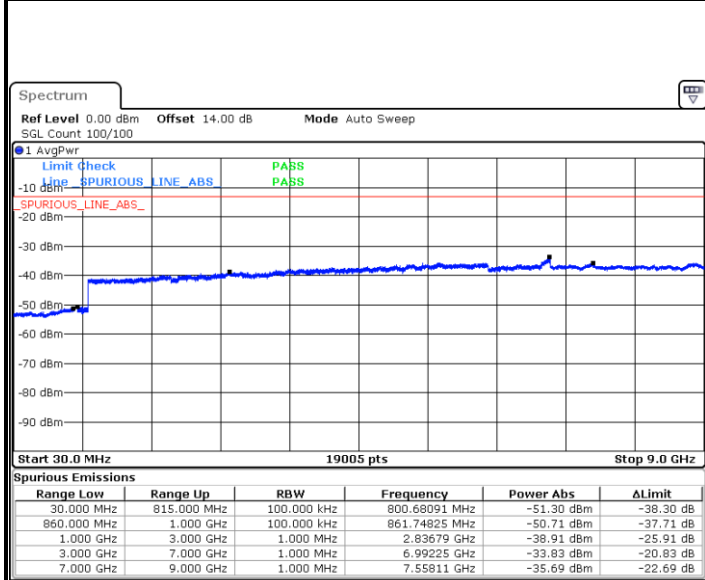

Highest Channel / 64QAM

Date: 28 JUN 2018 16:59:49

LTE Band 26 / 1.4MHz

Lowest Channel / QPSK

Date: 29 JUN.2018 09:15:34

Lowest Channel / 16QAM

Date: 29 JUN.2018 09:16:30

Middle Channel / QPSK

Date: 29 JUN.2018 09:18:06

Middle Channel / 16QAM

Date: 29 JUN.2018 09:19:03

LTE Band 26 / 1.4MHz

Highest Channel / QPSK

Date: 29 JUN.2018 09:26:36

Highest Channel / 16QAM

Date: 29 JUN.2018 10:53:52

LTE Band 26 / 3MHz

Lowest Channel / QPSK

Date: 29 JUN.2018 09:38:21

Lowest Channel / 16QAM

Date: 29 JUN.2018 09:39:17

LTE Band 26 / 3MHz

Middle Channel / QPSK

Date: 29 JUN.2018 09:40:53

Middle Channel / 16QAM

Date: 29 JUN.2018 09:41:50

Highest Channel / QPSK

Date: 29 JUN.2018 09:48:05

Highest Channel / 16QAM

Date: 29 JUN.2018 09:49:01

LTE Band 26 / 5MHz

Lowest Channel / QPSK