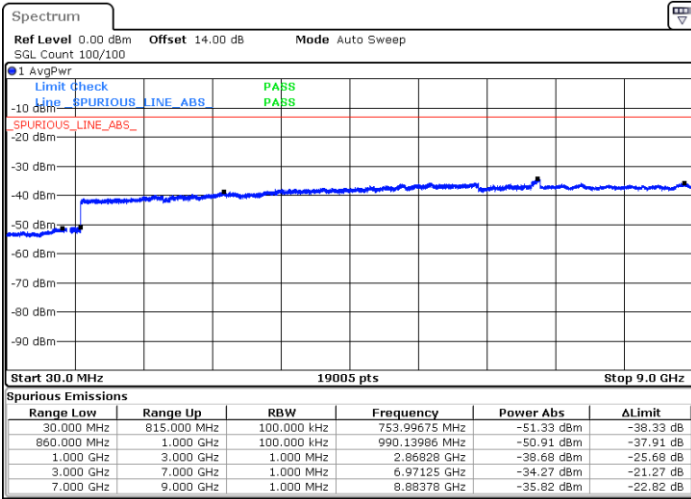

Date: 29 JUN 2018 11:13:56

LTE Band 26 / 5MHz

Lowest Channel / 64QAM

Middle Channel / 64QAM

Date: 29 JUN 2018 11:17:31

Date: 29 JUN 2018 11:18:48

Highest Channel / 64QAM

Date: 29 JUN 2018 11:22:23

LTE Band 26 / 10MHz

Lowest Channel / 64QAM

Middle Channel / 64QAM

Date: 29 JUN 2018 11:25:59

Date: 29 JUN 2018 11:27:15

Highest Channel / 64QAM

Date: 29 JUN 2018 11:30:51

LTE Band 26 / 15MHz

Lowest Channel / 64QAM

Middle Channel / 64QAM

Date: 29 JUN 2018 11:34:29

Date: 29 JUN 2018 11:35:46

Highest Channel / 64QAM

Date: 29 JUN 2018 11:39:24

LTE Band 26

CH26765 / QPSK