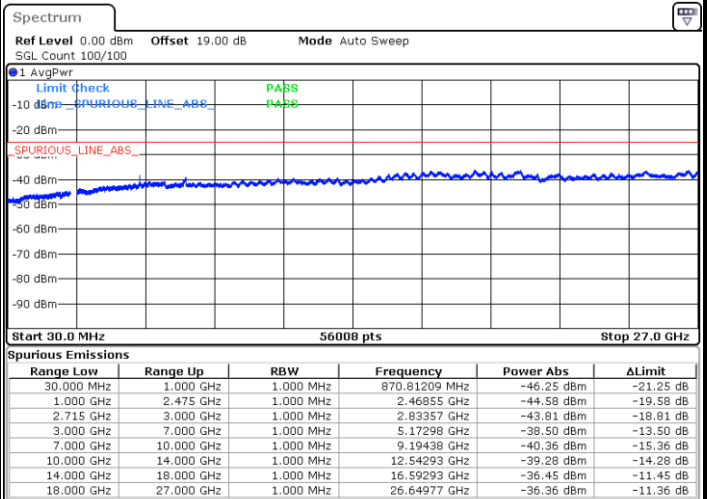

LTE Band 41 / 10MHz

Middle Channel / QPSK

Middle Channel / 16QAM

Date: 24.JUN.2018 14:16:13

Date: 24.JUN.2018 14:19:00

Highest Channel / QPSK

Highest Channel / 16QAM

Date: 24.JUN.2018 14:17:09

Date: 24.JUN.2018 14:19:55

LTE Band 41 / 15MHz

Lowest Channel / QPSK

Lowest Channel / 16QAM

Date: 24.JUN.2018 14:24:33

Date: 24.JUN.2018 14:20:51

Middle Channel / QPSK

Middle Channel / 16QAM

Date: 24.JUN.2018 14:31:01

Date: 24.JUN.2018 14:21:46

LTE Band 41 / 15MHz

Highest Channel / QPSK

Highest Channel / 16QAM

Date: 24.JUN.2018 14:23:38

Date: 24.JUN.2018 14:22:42

LTE Band 41 / 20MHz