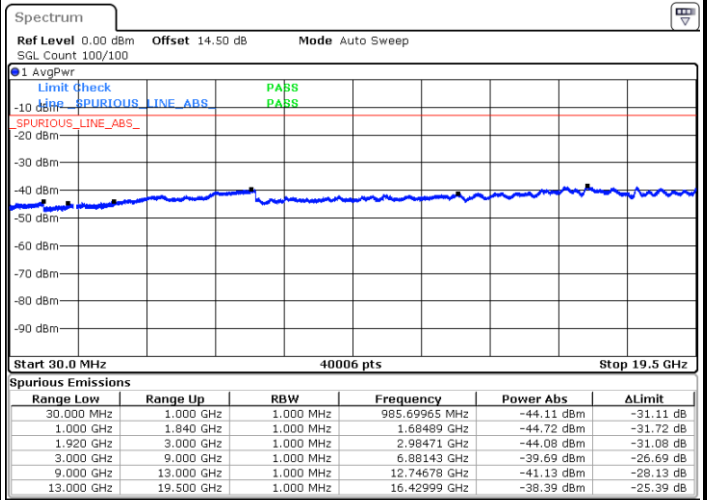

LTE Band 25 / 1.4MHz

Lowest Channel / 64QAM

Middle Channel / 64QAM

Date: 28 JUN 2018 16:25:35

Date: 28 JUN 2018 16:26:47

Highest Channel / 64QAM

Date: 28 JUN 2018 16:30:16

LTE Band 25 / 3MHz

Lowest Channel / 64QAM

Middle Channel / 64QAM

Date: 28 JUN 2018 16:31:29

Date: 28 JUN 2018 16:32:42

Highest Channel / 64QAM

Date: 28 JUN 2018 16:36:11

LTE Band 25 / 5MHz

Lowest Channel / 64QAM