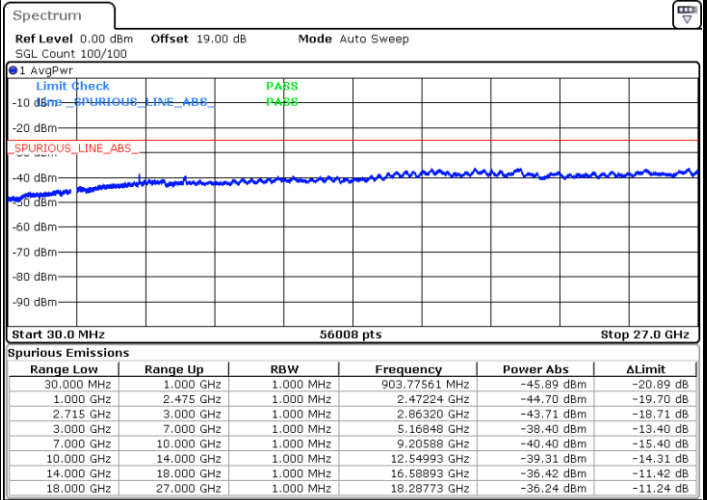

Date: 24.JUN.2018 14:31:01

Date: 24.JUN.2018 14:21:46

LTE Band 41 / 15MHz

Highest Channel / QPSK

Highest Channel / 16QAM

Date: 24.JUN.2018 14:23:38

Date: 24.JUN.2018 14:22:42

LTE Band 41 / 20MHz

Lowest Channel / QPSK

Lowest Channel / 16QAM

Date: 24.JUN.2018 14:30:06

Date: 24.JUN.2018 14:26:24

LTE Band 41 / 20MHz

Middle Channel / QPSK

Middle Channel / 16QAM

Date: 24.JUN.2018 14:14:22

Date: 24.JUN.2018 14:27:19

Highest Channel / QPSK

Highest Channel / 16QAM

Date: 24.JUN.2018 14:29:10

Date: 24.JUN.2018 14:28:15