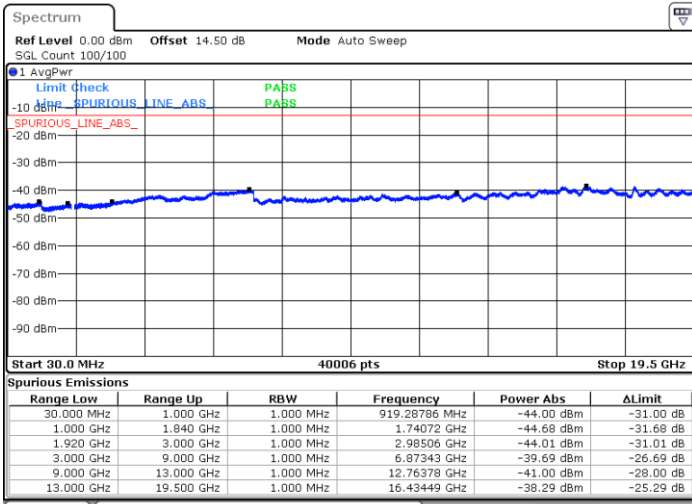

Lowest Channel / 64QAM

Middle Channel / 64QAM

Date: 28 JUN 2018 16:31:29

Date: 28 JUN 2018 16:32:42

Highest Channel / 64QAM

Date: 28 JUN 2018 16:36:11

LTE Band 25 / 5MHz

Lowest Channel / 64QAM

Middle Channel / 64QAM

Date: 28 JUN 2018 16:37:24

Date: 28 JUN 2018 16:38:37

Highest Channel / 64QAM

Date: 28 JUN 2018 16:42:06

LTE Band 25 / 10MHz

Lowest Channel / 64QAM

Middle Channel / 64QAM

Date: 28 JUN 2018 16:43:18

Date: 28 JUN 2018 16:44:31

Highest Channel / 64QAM

Date: 28 JUN 2018 16:48:00

LTE Band 25 / 15MHz

Lowest Channel / 64QAM

Middle Channel / 64QAM

Date: 28 JUN 2018 16:49:13

Date: 28 JUN 2018 16:50:26

Highest Channel / 64QAM

Date: 28 JUN 2018 16:53:55

LTE Band 25 / 20MHz

Lowest Channel / 64QAM

Middle Channel / 64QAM

Date: 28 JUN 2018 16:55:08

Date: 28 JUN 2018 16:56:21