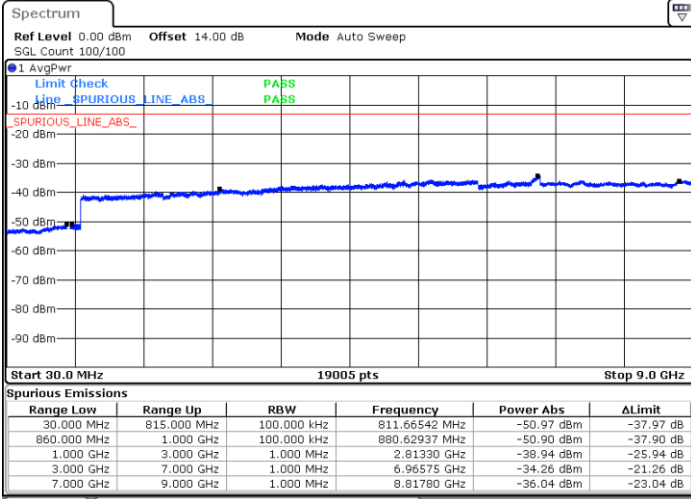

Date: 29 JUN 2018 11:13:56

LTE Band 26 / 5MHz

Lowest Channel / 64QAM

Middle Channel / 64QAM

Date: 29 JUN 2018 11:17:31

Date: 29 JUN 2018 11:18:48

Highest Channel / 64QAM

Date: 29 JUN 2018 11:22:23

LTE Band 26 / 10MHz

Lowest Channel / 64QAM

Middle Channel / 64QAM

Date: 29 JUN 2018 11:25:59

Date: 29 JUN 2018 11:27:15

Highest Channel / 64QAM

Date: 29 JUN 2018 11:30:51

LTE Band 26 / 15MHz

Lowest Channel / 64QAM

Middle Channel / 64QAM

Date: 29 JUN 2018 11:34:29

Date: 29 JUN 2018 11:35:46

Highest Channel / 64QAM

Date: 29 JUN 2018 11:39:24

LTE Band 26

CH26765 / QPSK