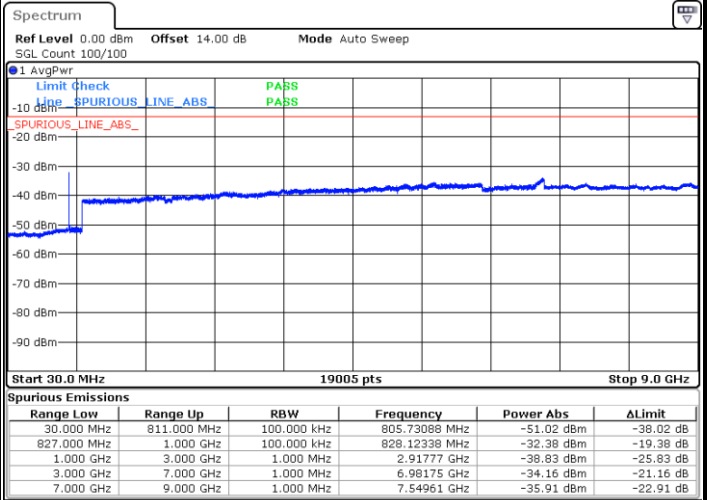

LTE Band 26

CH26765 / QPSK

CH26765 / 16QAM

Date: 29.JUN.2018 13:16:12

Date: 29.JUN.2018 13:17:10