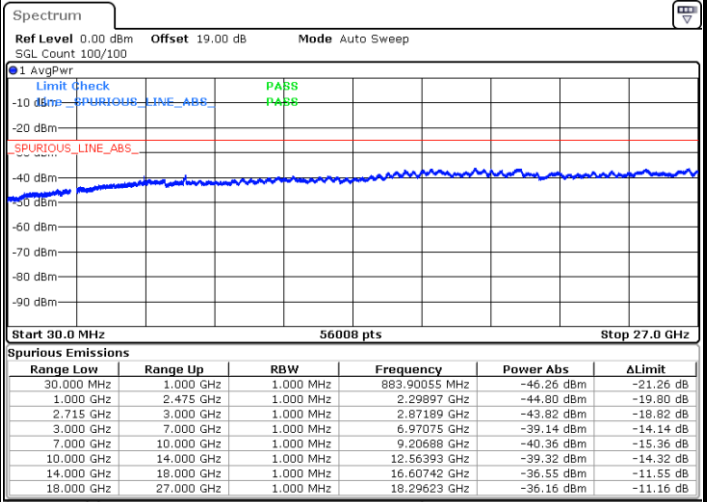

Date: 24.JUN.2018 14:19:55

LTE Band 41 / 15MHz

Lowest Channel / QPSK

Lowest Channel / 16QAM

Date: 24.JUN.2018 14:24:33

Date: 24.JUN.2018 14:20:51

Middle Channel / QPSK

Middle Channel / 16QAM

Date: 24.JUN.2018 14:31:01

Date: 24.JUN.2018 14:21:46

LTE Band 41 / 15MHz

Highest Channel / QPSK

Highest Channel / 16QAM

Date: 24.JUN.2018 14:23:38

Date: 24.JUN.2018 14:22:42

LTE Band 41 / 20MHz

Lowest Channel / QPSK

Lowest Channel / 16QAM

Date: 24.JUN.2018 14:30:06

Date: 24.JUN.2018 14:26:24

LTE Band 41 / 20MHz

Middle Channel / QPSK

Middle Channel / 16QAM

Date: 24.JUN.2018 14:14:22