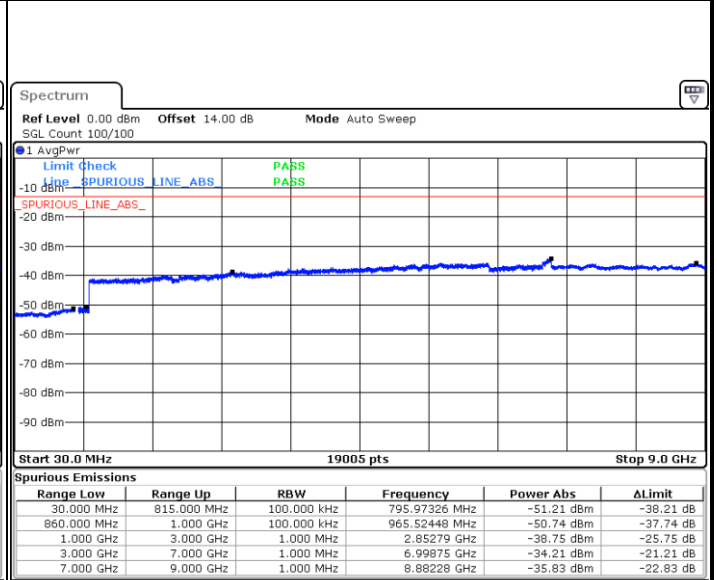

Highest Channel / 64QAM

Date: 28 JUN 2018 16:59:49

LTE Band 26 / 1.4MHz

Lowest Channel / QPSK

Date: 29 JUN.2018 09:15:34

Lowest Channel / 16QAM

Date: 29 JUN.2018 09:16:30

Middle Channel / QPSK

Date: 29 JUN.2018 09:18:06

Middle Channel / 16QAM

Date: 29 JUN.2018 09:19:03

LTE Band 26 / 1.4MHz

Highest Channel / QPSK

Date: 29 JUN.2018 09:26:36

Highest Channel / 16QAM

Date: 29 JUN.2018 10:53:52

LTE Band 26 / 3MHz

Lowest Channel / QPSK

Date: 29 JUN.2018 09:38:21

Lowest Channel / 16QAM

Date: 29 JUN.2018 09:39:17

LTE Band 26 / 3MHz

Middle Channel / QPSK

Date: 29 JUN.2018 09:40:53

Middle Channel / 16QAM

Date: 29 JUN.2018 09:41:50

Highest Channel / QPSK

Date: 29 JUN.2018 09:48:05

Highest Channel / 16QAM

Date: 29 JUN.2018 09:49:01

LTE Band 26 / 5MHz

Lowest Channel / QPSK