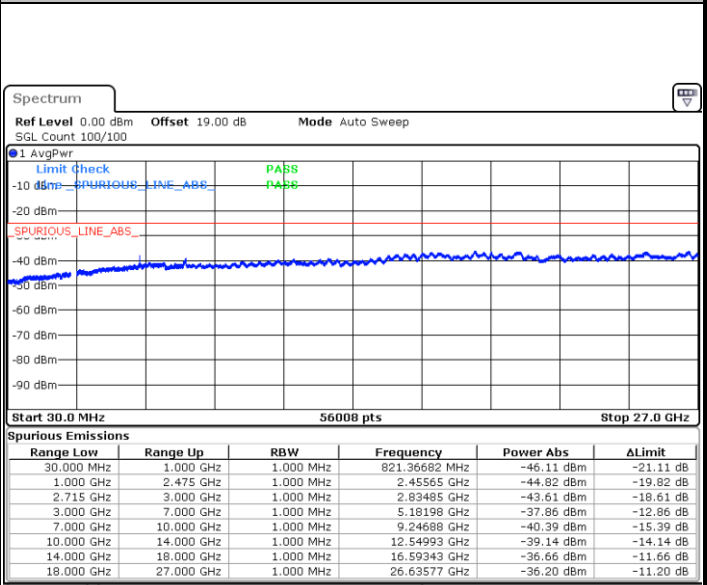

Lowest Channel / 16QAM

Date: 24.JUN.2018 14:09:44

Middle Channel / QPSK

Date: 24.JUN.2018 14:10:39

Middle Channel / 16QAM

Date: 24.JUN.2018 14:10:39

LTE Band 41 / 5MHz

Highest Channel / QPSK

Date: 24.JUN.2018 14:12:31

Highest Channel / 16QAM

Date: 24.JUN.2018 14:11:35

LTE Band 41 / 10MHz

Lowest Channel / QPSK

Date: 24.JUN.2018 14:15:18

Lowest Channel / 16QAM

Date: 24.JUN.2018 14:18:04