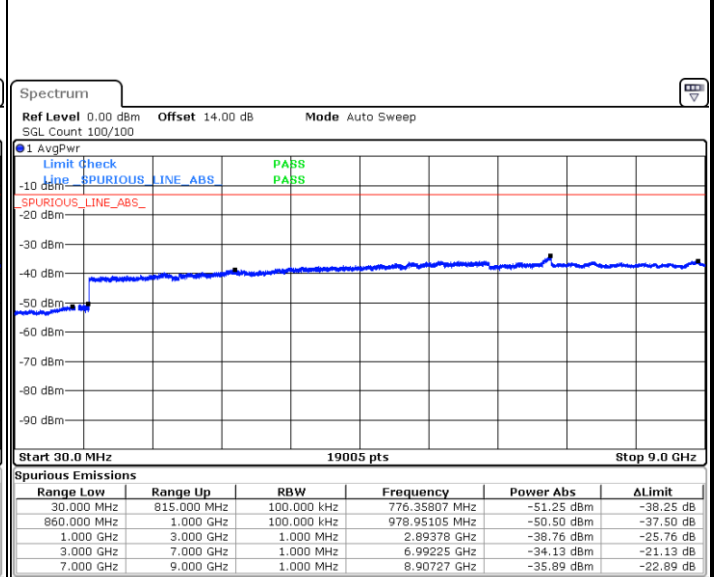

Highest Channel / QPSK

Date: 29 JUN.2018 10:05:01

Highest Channel / 16QAM

Date: 29 JUN.2018 10:05:57

LTE Band 26 / 10MHz

Lowest Channel / QPSK

Date: 29 JUN.2018 10:12:13

Lowest Channel / 16QAM

Date: 29 JUN.2018 10:13:09

LTE Band 26 / 10MHz

Middle Channel / QPSK

Date: 29.JUN.2018 10:14:45

Middle Channel / 16QAM

Date: 29.JUN.2018 10:15:42

Highest Channel / QPSK

Date: 29.JUN.2018 10:21:57

Highest Channel / 16QAM

Date: 29.JUN.2018 10:22:54

LTE Band 26 / 15MHz

Lowest Channel / QPSK

Lowest Channel / 16QAM

Date: 29.JUN.2018 10:29:15

Date: 29.JUN.2018 10:30:11

Middle Channel / QPSK