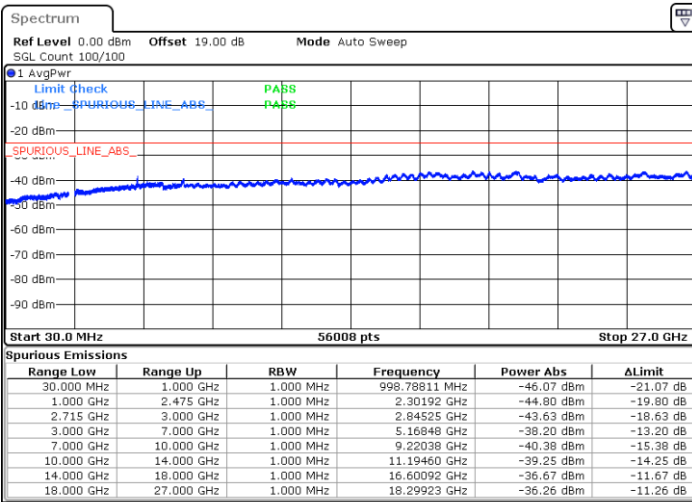

Date: 24.JUN.2018 14:19:55

LTE Band 41 / 15MHz

Lowest Channel / QPSK

Lowest Channel / 16QAM

Date: 24.JUN.2018 14:24:33

Date: 24.JUN.2018 14:20:51

Middle Channel / QPSK

Middle Channel / 16QAM

Date: 24.JUN.2018 14:31:01

Date: 24.JUN.2018 14:21:46

LTE Band 41 / 15MHz

Highest Channel / QPSK

Highest Channel / 16QAM

Date: 24.JUN.2018 14:23:38

Date: 24.JUN.2018 14:22:42

LTE Band 41 / 20MHz

Lowest Channel / QPSK

Lowest Channel / 16QAM

Date: 24.JUN.2018 14:30:06

Date: 24.JUN.2018 14:26:24

LTE Band 41 / 20MHz

Middle Channel / QPSK

Middle Channel / 16QAM

Date: 24.JUN.2018 14:14:22