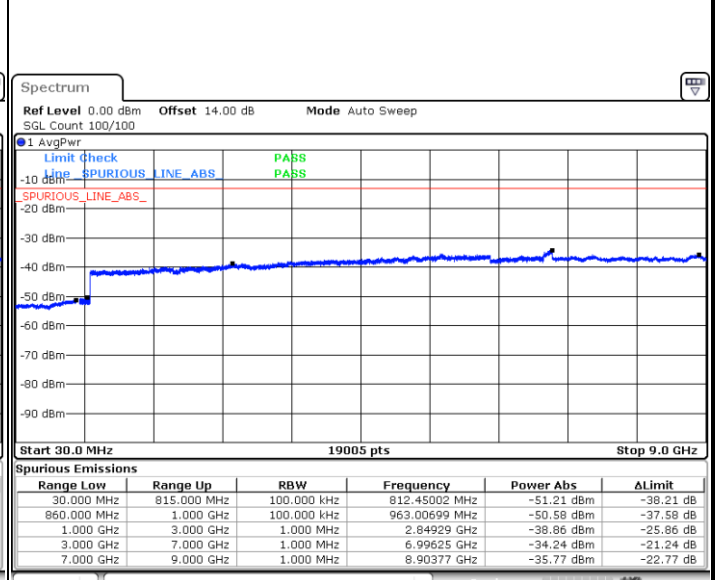

Lowest Channel / 16QAM

Date: 29.JUN.2018 09:55:17

Date: 29.JUN.2018 09:56:13

Middle Channel / QPSK

Middle Channel / 16QAM

Date: 29.JUN.2018 09:57:50

Date: 29.JUN.2018 09:58:46

LTE Band 26 / 5MHz

Highest Channel / QPSK

Date: 29 JUN.2018 10:05:01

Highest Channel / 16QAM

Date: 29 JUN.2018 10:05:57

LTE Band 26 / 10MHz

Lowest Channel / QPSK

Date: 29 JUN.2018 10:12:13

Lowest Channel / 16QAM

Date: 29 JUN.2018 10:13:09

LTE Band 26 / 10MHz

Middle Channel / QPSK

Date: 29.JUN.2018 10:14:45

Middle Channel / 16QAM

Date: 29.JUN.2018 10:15:42

Highest Channel / QPSK

Date: 29.JUN.2018 10:21:57

Highest Channel / 16QAM

Date: 29.JUN.2018 10:22:54

LTE Band 26 / 15MHz

Lowest Channel / QPSK

Lowest Channel / 16QAM

Date: 29.JUN.2018 10:29:15

Date: 29.JUN.2018 10:30:11

Middle Channel / QPSK