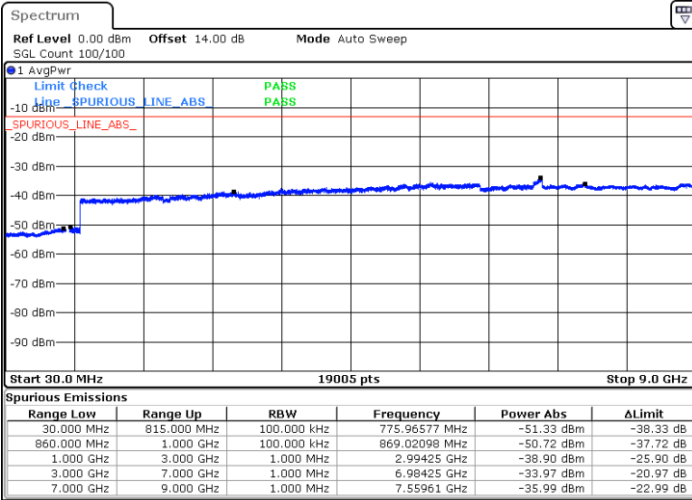

LTE Band 26 / 3MHz

Lowest Channel / QPSK

Date: 29 JUN.2018 09:38:21

Lowest Channel / 16QAM

Date: 29 JUN.2018 09:39:17

LTE Band 26 / 3MHz

Middle Channel / QPSK

Date: 29 JUN.2018 09:40:53

Middle Channel / 16QAM

Date: 29 JUN.2018 09:41:50

Highest Channel / QPSK

Date: 29 JUN.2018 09:48:05

Highest Channel / 16QAM

Date: 29 JUN.2018 09:49:01

LTE Band 26 / 5MHz

Lowest Channel / QPSK

Lowest Channel / 16QAM

Date: 29.JUN.2018 09:55:17

Date: 29.JUN.2018 09:56:13

Middle Channel / QPSK

Middle Channel / 16QAM

Date: 29.JUN.2018 09:57:50

Date: 29.JUN.2018 09:58:46

LTE Band 26 / 5MHz

Highest Channel / QPSK

Date: 29 JUN.2018 10:05:01

Highest Channel / 16QAM

Date: 29 JUN.2018 10:05:57

LTE Band 26 / 10MHz

Lowest Channel / QPSK

Date: 29 JUN.2018 10:12:13

Lowest Channel / 16QAM