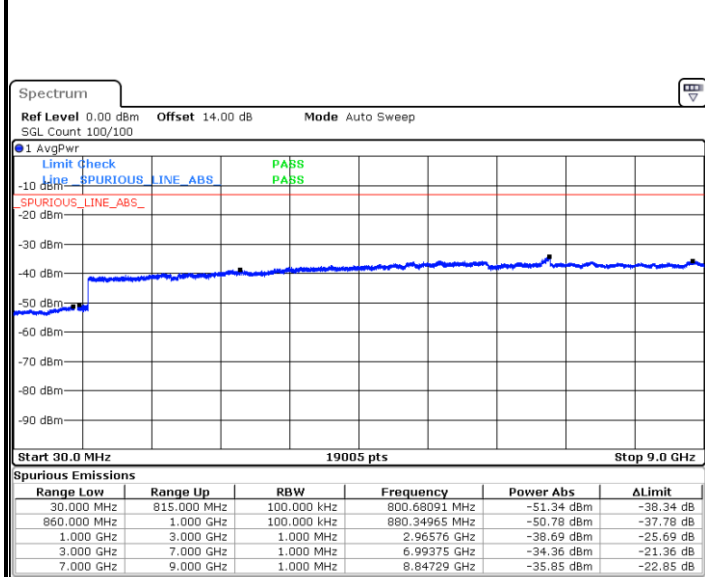

Highest Channel / QPSK

Date: 29 JUN.2018 10:05:01

Highest Channel / 16QAM

Date: 29 JUN.2018 10:05:57

LTE Band 26 / 10MHz

Lowest Channel / QPSK

Date: 29 JUN.2018 10:12:13

Lowest Channel / 16QAM

Date: 29 JUN.2018 10:13:09

LTE Band 26 / 10MHz

Middle Channel / QPSK

Date: 29.JUN.2018 10:14:45

Middle Channel / 16QAM

Date: 29.JUN.2018 10:15:42

Highest Channel / QPSK

Date: 29.JUN.2018 10:21:57

Highest Channel / 16QAM

Date: 29.JUN.2018 10:22:54

LTE Band 26 / 15MHz

Lowest Channel / QPSK

Lowest Channel / 16QAM

Date: 29.JUN.2018 10:29:15

Date: 29.JUN.2018 10:30:11

Middle Channel / QPSK