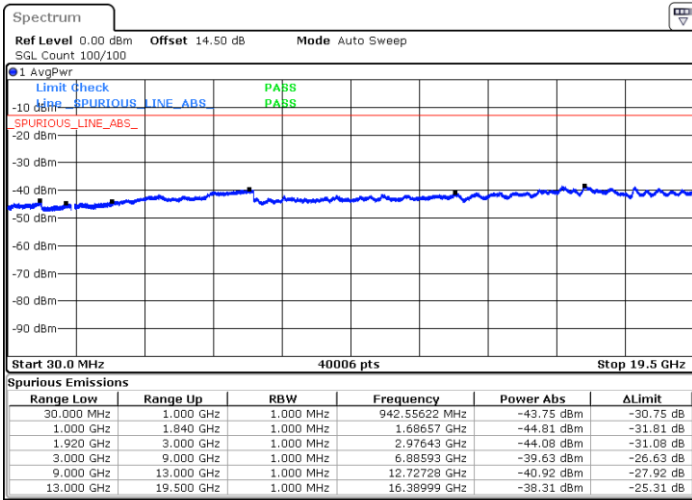

LTE Band 25 / 1.4MHz

Lowest Channel / 64QAM

Middle Channel / 64QAM

Date: 28 JUN 2018 16:25:35

Date: 28 JUN 2018 16:26:47

Highest Channel / 64QAM

Date: 28 JUN 2018 16:30:16

LTE Band 25 / 3MHz

Lowest Channel / 64QAM

Middle Channel / 64QAM

Date: 28 JUN 2018 16:31:29

Date: 28 JUN 2018 16:32:42

Highest Channel / 64QAM

Date: 28 JUN 2018 16:36:11

LTE Band 25 / 5MHz

Lowest Channel / 64QAM