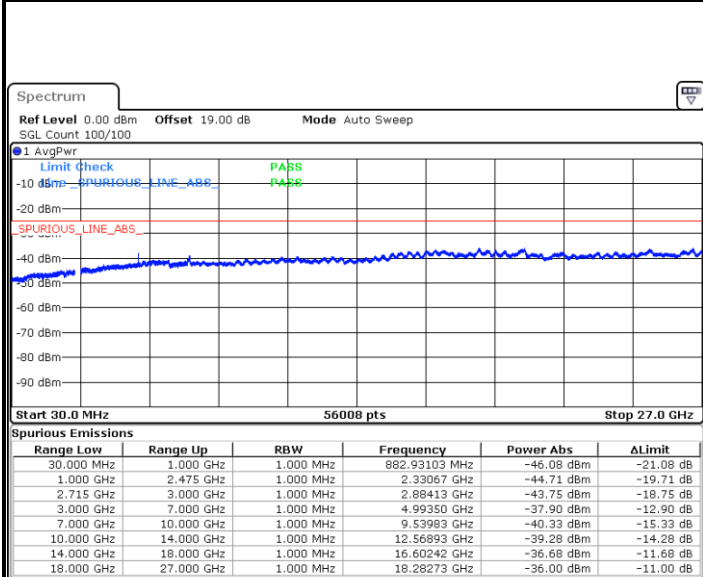

Lowest Channel / 16QAM

Date: 24.JUN.2018 14:09:44

Middle Channel / QPSK

Date: 24.JUN.2018 14:10:39

Middle Channel / 16QAM

Date: 24.JUN.2018 14:10:39

LTE Band 41 / 5MHz

Highest Channel / QPSK

Date: 24.JUN.2018 14:12:31

Highest Channel / 16QAM

Date: 24.JUN.2018 14:11:35

LTE Band 41 / 10MHz

Lowest Channel / QPSK

Date: 24.JUN.2018 14:15:18

Lowest Channel / 16QAM

Date: 24.JUN.2018 14:18:04

LTE Band 41 / 10MHz

Middle Channel / QPSK

Middle Channel / 16QAM

Date: 24.JUN.2018 14:16:13

Date: 24.JUN.2018 14:19:00

Highest Channel / QPSK

Highest Channel / 16QAM

Date: 24.JUN.2018 14:17:09