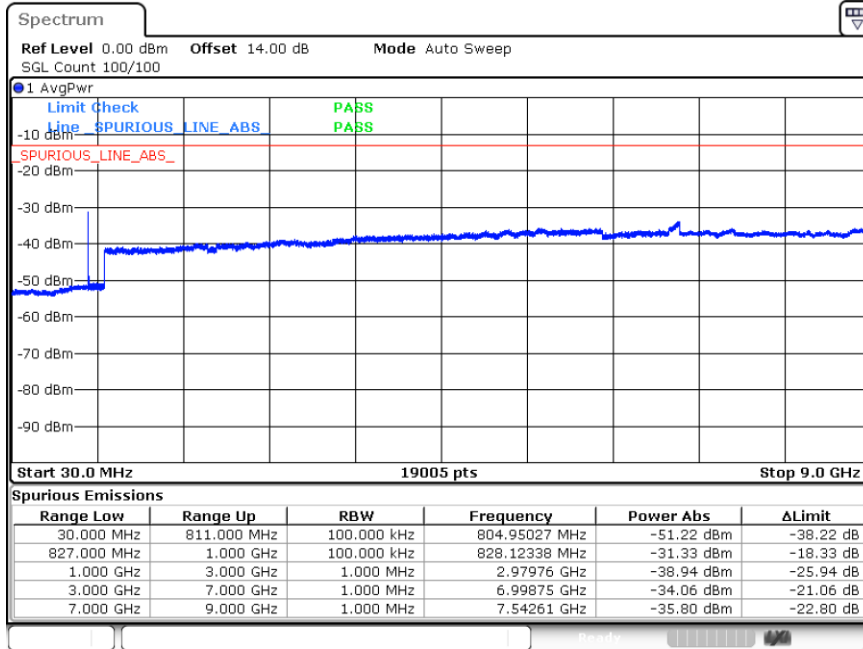

CH26765 / 64QAM

Date: 29.JUN.2018 14:30:54