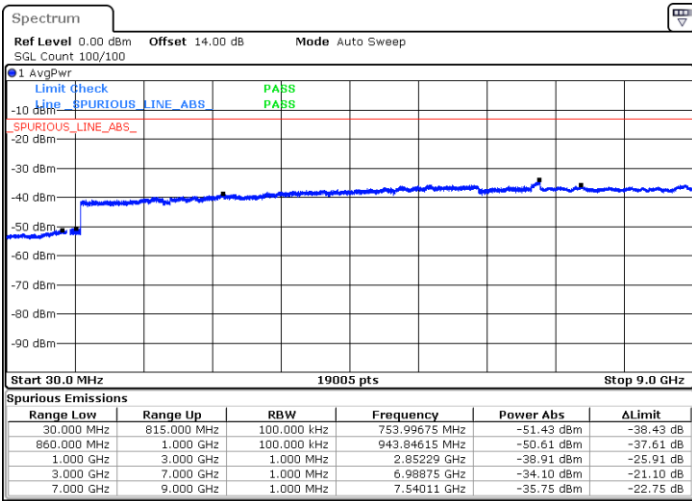

Middle Channel / 16QAM

Date: 29.JUN.2018 10:31:48

Date: 29.JUN.2018 10:32:44

LTE Band 26 / 1.4MHz

Lowest Channel / 64QAM

Middle Channel / 64QAM

Date: 29.JUN.2018 10:58:20

Date: 29.JUN.2018 10:59:37

Highest Channel / 64QAM

Date: 29.JUN.2018 11:03:59

LTE Band 26 / 3MHz

Lowest Channel / 64QAM

Middle Channel / 64QAM

Date: 29 JUN 2018 11:09:05

Date: 29 JUN 2018 11:10:21

Highest Channel / 64QAM

Date: 29 JUN 2018 11:13:56

LTE Band 26 / 5MHz

Lowest Channel / 64QAM

Middle Channel / 64QAM

Date: 29 JUN 2018 11:17:31

Date: 29 JUN 2018 11:18:48

Highest Channel / 64QAM

Date: 29 JUN 2018 11:22:23

LTE Band 26 / 10MHz

Lowest Channel / 64QAM

Middle Channel / 64QAM

Date: 29 JUN 2018 11:25:59

Date: 29 JUN 2018 11:27:15

Highest Channel / 64QAM

Date: 29 JUN 2018 11:30:51

LTE Band 26 / 15MHz