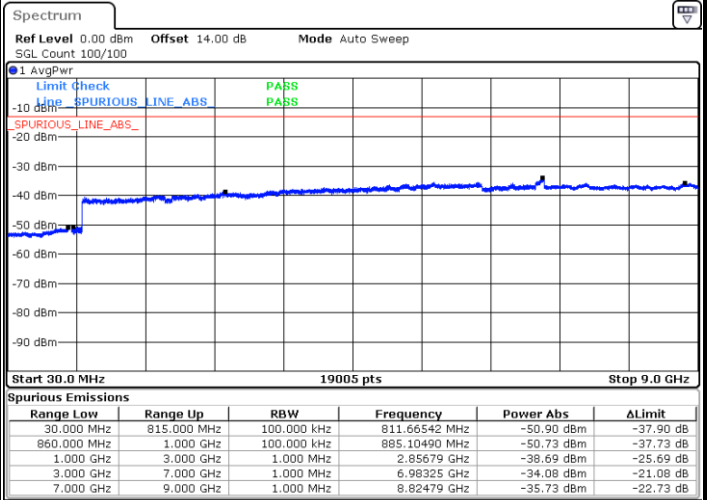

Date: 29 JUN.2018 10:13:09

LTE Band 26 / 10MHz

Middle Channel / QPSK

Date: 29.JUN.2018 10:14:45

Middle Channel / 16QAM

Date: 29.JUN.2018 10:15:42

Highest Channel / QPSK

Date: 29.JUN.2018 10:21:57

Highest Channel / 16QAM

Date: 29.JUN.2018 10:22:54

LTE Band 26 / 15MHz

Lowest Channel / QPSK

Lowest Channel / 16QAM

Date: 29.JUN.2018 10:29:15

Date: 29.JUN.2018 10:30:11

Middle Channel / QPSK

Middle Channel / 16QAM

Date: 29.JUN.2018 10:31:48

Date: 29.JUN.2018 10:32:44

LTE Band 26 / 1.4MHz

Lowest Channel / 64QAM

Middle Channel / 64QAM

Date: 29.JUN.2018 10:58:20

Date: 29.JUN.2018 10:59:37

Highest Channel / 64QAM

Date: 29.JUN.2018 11:03:59

LTE Band 26 / 3MHz

Lowest Channel / 64QAM

Middle Channel / 64QAM

Date: 29 JUN 2018 11:09:05

Date: 29 JUN 2018 11:10:21

Highest Channel / 64QAM