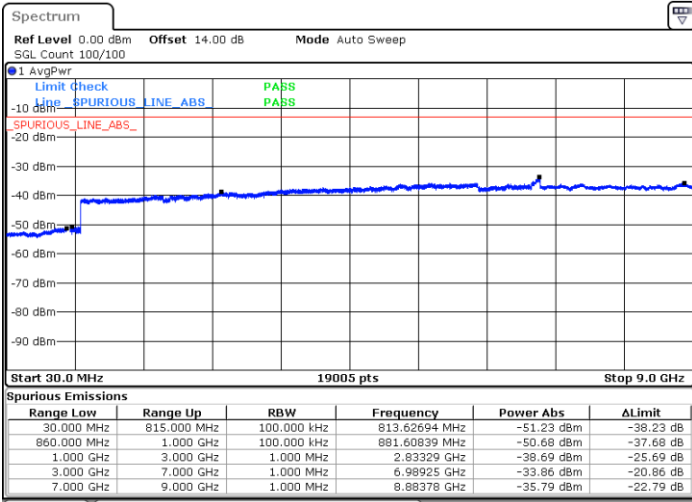

Highest Channel / 64QAM

Date: 29.JUN.2018 11:03:59

LTE Band 26 / 3MHz

Lowest Channel / 64QAM

Middle Channel / 64QAM

Date: 29 JUN 2018 11:09:05

Date: 29 JUN 2018 11:10:21

Highest Channel / 64QAM

Date: 29 JUN 2018 11:13:56

LTE Band 26 / 5MHz

Lowest Channel / 64QAM

Middle Channel / 64QAM

Date: 29 JUN 2018 11:17:31

Date: 29 JUN 2018 11:18:48

Highest Channel / 64QAM

Date: 29 JUN 2018 11:22:23

LTE Band 26 / 10MHz

Lowest Channel / 64QAM

Middle Channel / 64QAM

Date: 29 JUN 2018 11:25:59

Date: 29 JUN 2018 11:27:15

Highest Channel / 64QAM

Date: 29 JUN 2018 11:30:51

LTE Band 26 / 15MHz