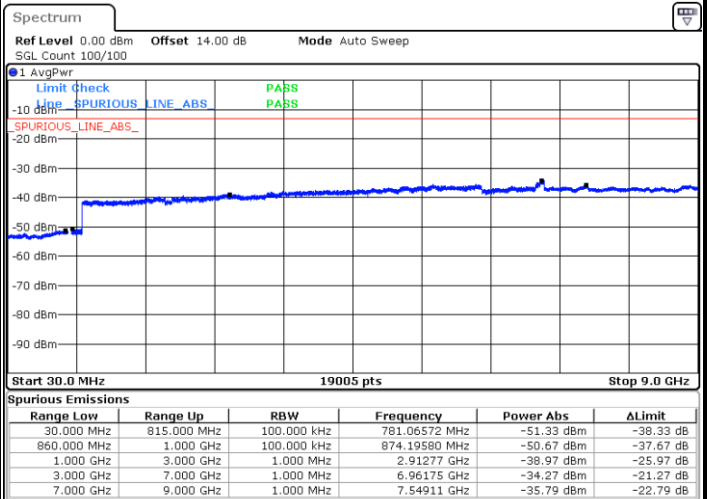

Date: 29 JUN.2018 10:13:09

LTE Band 26 / 10MHz

Middle Channel / QPSK

Date: 29.JUN.2018 10:14:45

Middle Channel / 16QAM

Date: 29.JUN.2018 10:15:42

Highest Channel / QPSK

Date: 29.JUN.2018 10:21:57

Highest Channel / 16QAM

Date: 29.JUN.2018 10:22:54

LTE Band 26 / 15MHz

Lowest Channel / QPSK

Lowest Channel / 16QAM

Date: 29.JUN.2018 10:29:15

Date: 29.JUN.2018 10:30:11

Middle Channel / QPSK

Middle Channel / 16QAM

Date: 29.JUN.2018 10:31:48

Date: 29.JUN.2018 10:32:44

LTE Band 26 / 1.4MHz

Lowest Channel / 64QAM

Middle Channel / 64QAM

Date: 29.JUN.2018 10:58:20

Date: 29.JUN.2018 10:59:37

Highest Channel / 64QAM

Date: 29.JUN.2018 11:03:59

LTE Band 26 / 3MHz

Lowest Channel / 64QAM

Middle Channel / 64QAM

Date: 29 JUN 2018 11:09:05

Date: 29 JUN 2018 11:10:21

Highest Channel / 64QAM