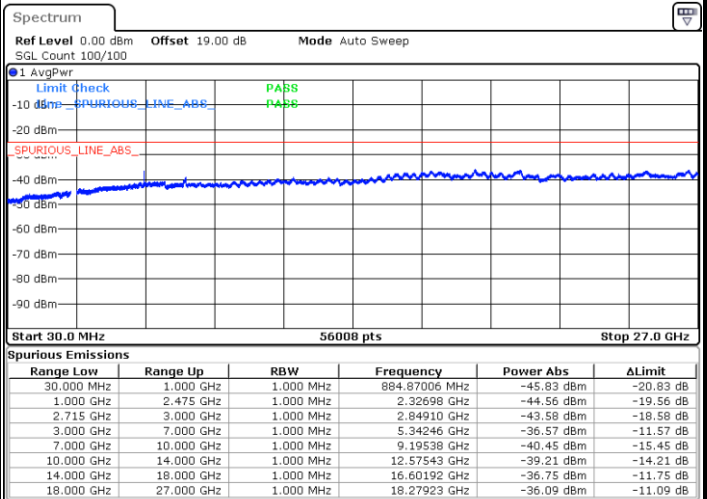

Date: 24.JUN.2018 14:31:01

Date: 24.JUN.2018 14:21:46

LTE Band 41 / 15MHz

Highest Channel / QPSK

Highest Channel / 16QAM

Date: 24.JUN.2018 14:23:38

Date: 24.JUN.2018 14:22:42

LTE Band 41 / 20MHz

Lowest Channel / QPSK

Lowest Channel / 16QAM

Date: 24.JUN.2018 14:30:06

Date: 24.JUN.2018 14:26:24

LTE Band 41 / 20MHz

Middle Channel / QPSK

Middle Channel / 16QAM

Date: 24.JUN.2018 14:14:22

Date: 24.JUN.2018 14:27:19

Highest Channel / QPSK

Highest Channel / 16QAM

Date: 24.JUN.2018 14:29:10

Date: 24.JUN.2018 14:28:15