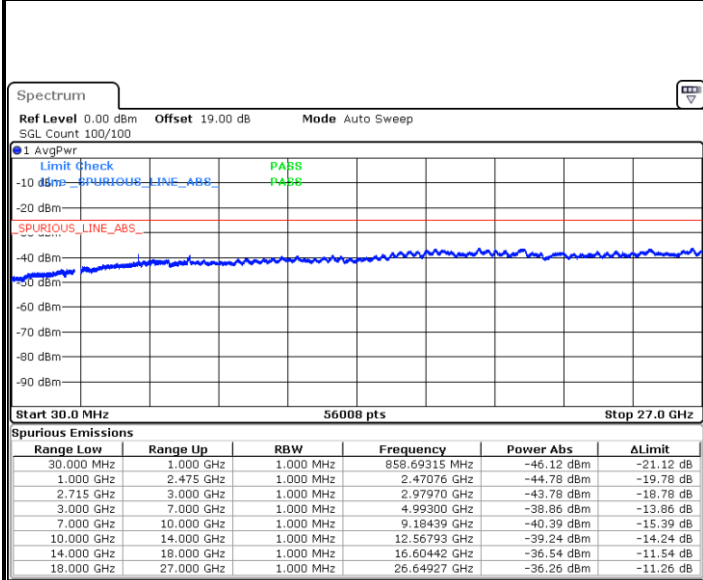

Lowest Channel / 16QAM

Date: 24.JUN.2018 14:09:44

Middle Channel / QPSK

Date: 24.JUN.2018 14:10:39

Middle Channel / 16QAM

Date: 24.JUN.2018 14:10:39

LTE Band 41 / 5MHz

Highest Channel / QPSK

Date: 24.JUN.2018 14:12:31

Highest Channel / 16QAM

Date: 24.JUN.2018 14:11:35

LTE Band 41 / 10MHz

Lowest Channel / QPSK

Date: 24.JUN.2018 14:15:18

Lowest Channel / 16QAM

Date: 24.JUN.2018 14:18:04

LTE Band 41 / 10MHz

Middle Channel / QPSK

Middle Channel / 16QAM

Date: 24.JUN.2018 14:16:13

Date: 24.JUN.2018 14:19:00

Highest Channel / QPSK

Highest Channel / 16QAM

Date: 24.JUN.2018 14:17:09