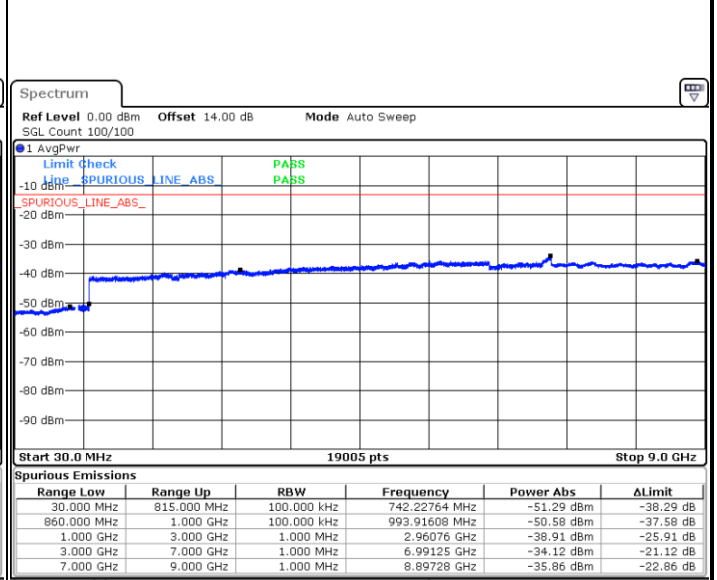

Date: 28 JUN 2018 16:50:26

Highest Channel / 64QAM

Date: 28 JUN 2018 16:53:55

LTE Band 25 / 20MHz

Lowest Channel / 64QAM

Middle Channel / 64QAM

Date: 28 JUN 2018 16:55:08

Date: 28 JUN 2018 16:56:21

Highest Channel / 64QAM

Date: 28 JUN 2018 16:59:49

LTE Band 26 / 1.4MHz

Lowest Channel / QPSK

Date: 29 JUN.2018 09:15:34

Lowest Channel / 16QAM

Date: 29 JUN.2018 09:16:30

Middle Channel / QPSK

Date: 29 JUN.2018 09:18:06

Middle Channel / 16QAM

Date: 29 JUN.2018 09:19:03

LTE Band 26 / 1.4MHz

Highest Channel / QPSK

Date: 29 JUN.2018 09:26:36

Highest Channel / 16QAM

Date: 29 JUN.2018 10:53:52