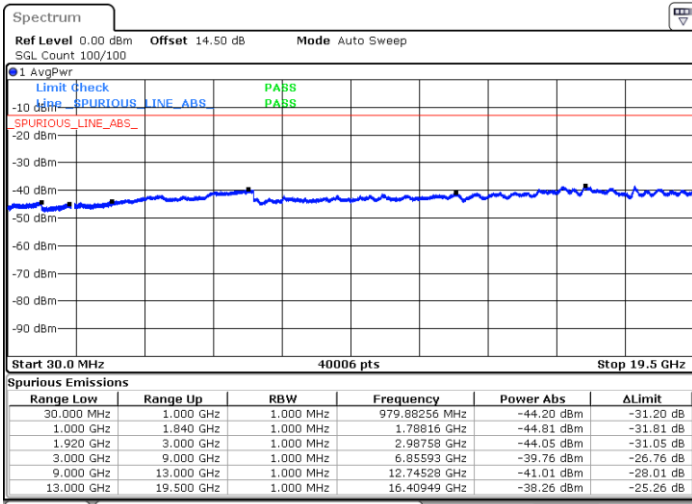

Date: 28 JUN 2018 16:43:18

Date: 28 JUN 2018 16:44:31

Highest Channel / 64QAM

Date: 28 JUN 2018 16:48:00

LTE Band 25 / 15MHz

Lowest Channel / 64QAM

Middle Channel / 64QAM

Date: 28 JUN 2018 16:49:13

Date: 28 JUN 2018 16:50:26

Highest Channel / 64QAM

Date: 28 JUN 2018 16:53:55

LTE Band 25 / 20MHz

Lowest Channel / 64QAM

Middle Channel / 64QAM

Date: 28 JUN 2018 16:55:08

Date: 28 JUN 2018 16:56:21

Highest Channel / 64QAM

Date: 28 JUN 2018 16:59:49

LTE Band 26 / 1.4MHz

Lowest Channel / QPSK

Date: 29 JUN.2018 09:15:34

Lowest Channel / 16QAM

Date: 29 JUN.2018 09:16:30

Middle Channel / QPSK

Date: 29 JUN.2018 09:18:06

Middle Channel / 16QAM

Date: 29 JUN.2018 09:19:03

LTE Band 26 / 1.4MHz

Highest Channel / QPSK

Date: 29 JUN.2018 09:26:36

Highest Channel / 16QAM

Date: 29 JUN.2018 10:53:52