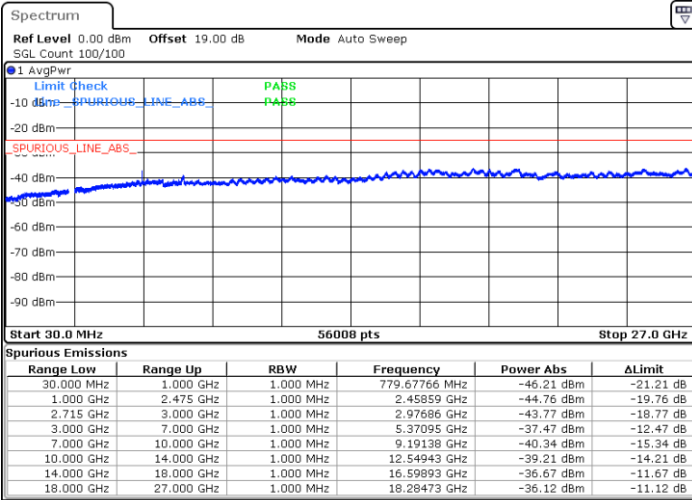

Date: 24.JUN.2018 14:31:01

Date: 24.JUN.2018 14:21:46

LTE Band 41 / 15MHz

Highest Channel / QPSK

Highest Channel / 16QAM

Date: 24.JUN.2018 14:23:38

Date: 24.JUN.2018 14:22:42

LTE Band 41 / 20MHz

Lowest Channel / QPSK

Lowest Channel / 16QAM

Date: 24.JUN.2018 14:30:06

Date: 24.JUN.2018 14:26:24

LTE Band 41 / 20MHz

Middle Channel / QPSK

Middle Channel / 16QAM

Date: 24.JUN.2018 14:14:22

Date: 24.JUN.2018 14:27:19

Highest Channel / QPSK

Highest Channel / 16QAM

Date: 24.JUN.2018 14:29:10

Date: 24.JUN.2018 14:28:15