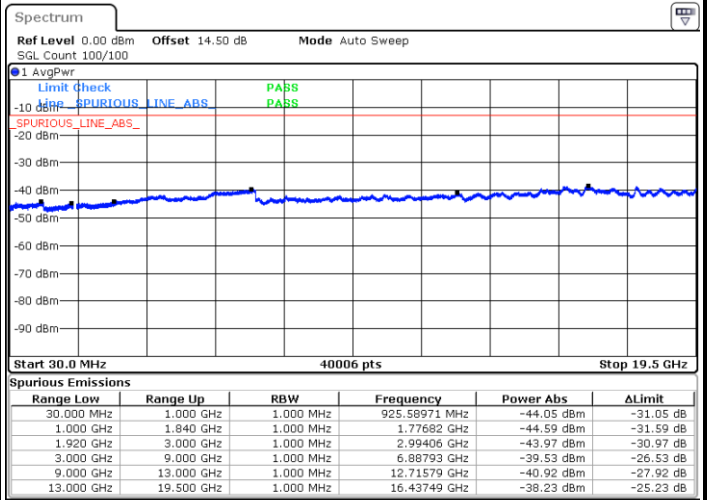

LTE Band 25 / 1.4MHz

Lowest Channel / 64QAM

Middle Channel / 64QAM

Date: 28 JUN 2018 16:25:35

Date: 28 JUN 2018 16:26:47

Highest Channel / 64QAM

Date: 28 JUN 2018 16:30:16

LTE Band 25 / 3MHz

Lowest Channel / 64QAM

Middle Channel / 64QAM

Date: 28 JUN 2018 16:31:29

Date: 28 JUN 2018 16:32:42

Highest Channel / 64QAM

Date: 28 JUN 2018 16:36:11

LTE Band 25 / 5MHz

Lowest Channel / 64QAM