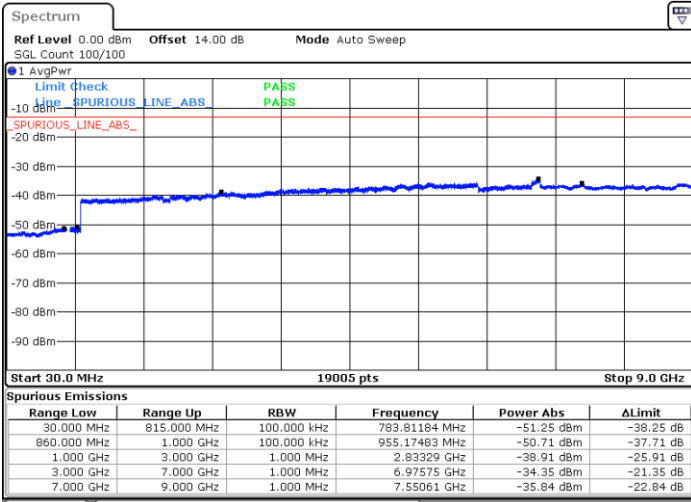

Highest Channel / 64QAM

Date: 29.JUN.2018 11:03:59

LTE Band 26 / 3MHz

Lowest Channel / 64QAM

Middle Channel / 64QAM

Date: 29 JUN 2018 11:09:05

Date: 29 JUN 2018 11:10:21

Highest Channel / 64QAM

Date: 29 JUN 2018 11:13:56

LTE Band 26 / 5MHz

Lowest Channel / 64QAM

Middle Channel / 64QAM

Date: 29 JUN 2018 11:17:31

Date: 29 JUN 2018 11:18:48

Highest Channel / 64QAM

Date: 29 JUN 2018 11:22:23

LTE Band 26 / 10MHz

Lowest Channel / 64QAM

Middle Channel / 64QAM

Date: 29 JUN 2018 11:25:59

Date: 29 JUN 2018 11:27:15

Highest Channel / 64QAM

Date: 29 JUN 2018 11:30:51

LTE Band 26 / 15MHz