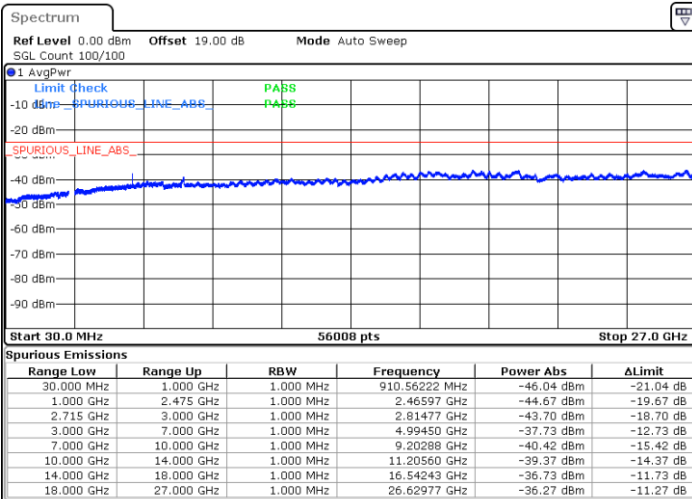

Date: 24.JUN.2018 14:31:01

Date: 24.JUN.2018 14:21:46

LTE Band 41 / 15MHz

Highest Channel / QPSK

Highest Channel / 16QAM

Date: 24.JUN.2018 14:23:38

Date: 24.JUN.2018 14:22:42

LTE Band 41 / 20MHz

Lowest Channel / QPSK

Lowest Channel / 16QAM

Date: 24.JUN.2018 14:30:06

Date: 24.JUN.2018 14:26:24

LTE Band 41 / 20MHz

Middle Channel / QPSK

Middle Channel / 16QAM

Date: 24.JUN.2018 14:14:22

Date: 24.JUN.2018 14:27:19

Highest Channel / QPSK

Highest Channel / 16QAM

Date: 24.JUN.2018 14:29:10

Date: 24.JUN.2018 14:28:15