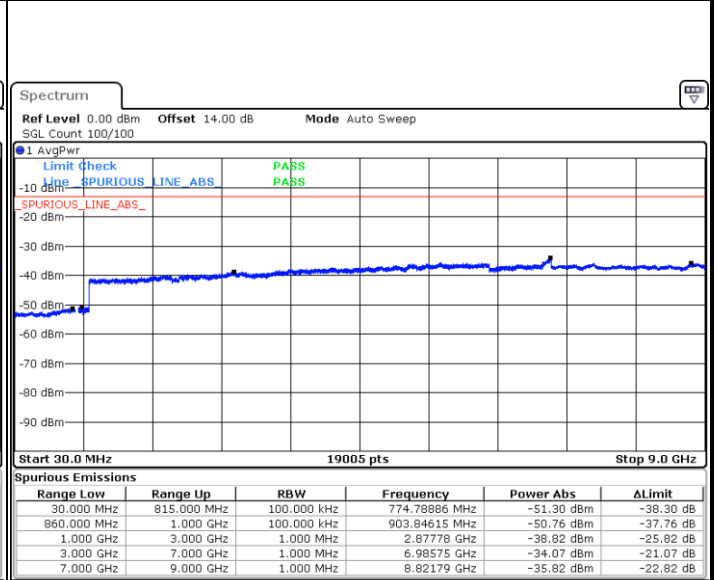

Date: 28 JUN 2018 16:50:26

Highest Channel / 64QAM

Date: 28 JUN 2018 16:53:55

LTE Band 25 / 20MHz

Lowest Channel / 64QAM

Middle Channel / 64QAM

Date: 28 JUN 2018 16:55:08

Date: 28 JUN 2018 16:56:21

Highest Channel / 64QAM

Date: 28 JUN 2018 16:59:49

LTE Band 26 / 1.4MHz

Lowest Channel / QPSK

Date: 29 JUN.2018 09:15:34

Lowest Channel / 16QAM

Date: 29 JUN.2018 09:16:30

Middle Channel / QPSK

Date: 29 JUN.2018 09:18:06

Middle Channel / 16QAM

Date: 29 JUN.2018 09:19:03

LTE Band 26 / 1.4MHz

Highest Channel / QPSK

Date: 29 JUN.2018 09:26:36

Highest Channel / 16QAM

Date: 29 JUN.2018 10:53:52