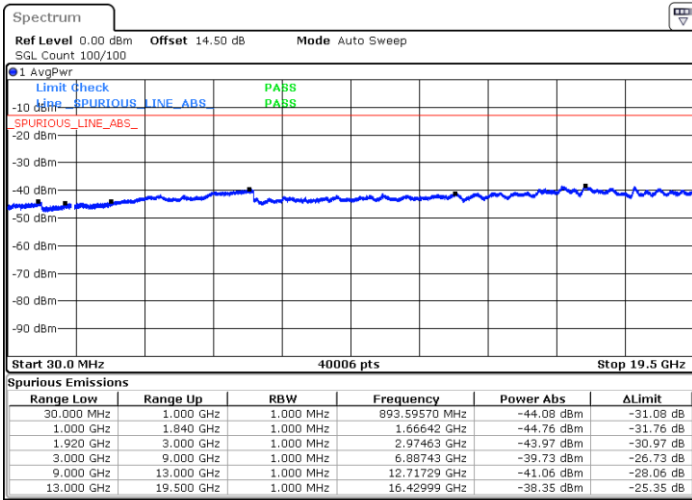

Lowest Channel / 64QAM

Middle Channel / 64QAM

Date: 28 JUN 2018 16:31:29

Date: 28 JUN 2018 16:32:42

Highest Channel / 64QAM

Date: 28 JUN 2018 16:36:11

LTE Band 25 / 5MHz

Lowest Channel / 64QAM

Middle Channel / 64QAM

Date: 28 JUN 2018 16:37:24

Date: 28 JUN 2018 16:38:37

Highest Channel / 64QAM

Date: 28 JUN 2018 16:42:06

LTE Band 25 / 10MHz

Lowest Channel / 64QAM

Middle Channel / 64QAM