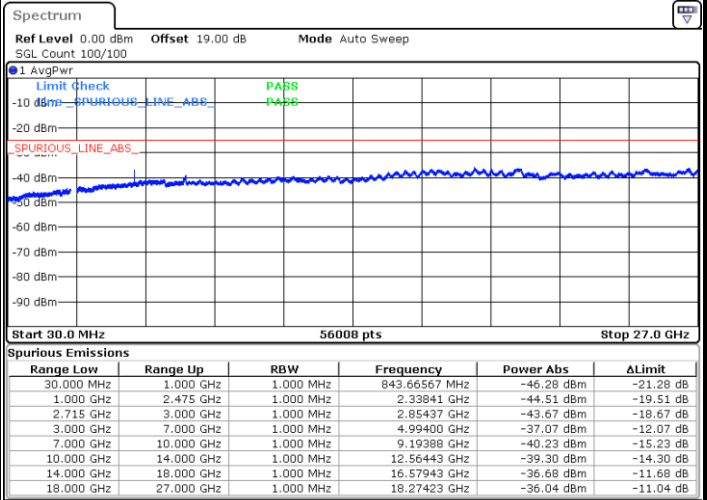

Date: 24.JUN.2018 14:12:31

Highest Channel / 16QAM

Date: 24.JUN.2018 14:11:35

LTE Band 41 / 10MHz

Lowest Channel / QPSK

Date: 24.JUN.2018 14:15:18

Lowest Channel / 16QAM

Date: 24.JUN.2018 14:18:04

LTE Band 41 / 10MHz

Middle Channel / QPSK

Middle Channel / 16QAM

Date: 24.JUN.2018 14:16:13

Date: 24.JUN.2018 14:19:00

Highest Channel / QPSK

Highest Channel / 16QAM

Date: 24.JUN.2018 14:17:09

Date: 24.JUN.2018 14:19:55

LTE Band 41 / 15MHz

Lowest Channel / QPSK

Lowest Channel / 16QAM

Date: 24.JUN.2018 14:24:33

Date: 24.JUN.2018 14:20:51

Middle Channel / QPSK

Middle Channel / 16QAM

Date: 24.JUN.2018 14:31:01

Date: 24.JUN.2018 14:21:46

LTE Band 41 / 15MHz

Highest Channel / QPSK

Highest Channel / 16QAM

Date: 24.JUN.2018 14:23:38

Date: 24.JUN.2018 14:22:42

LTE Band 41 / 20MHz