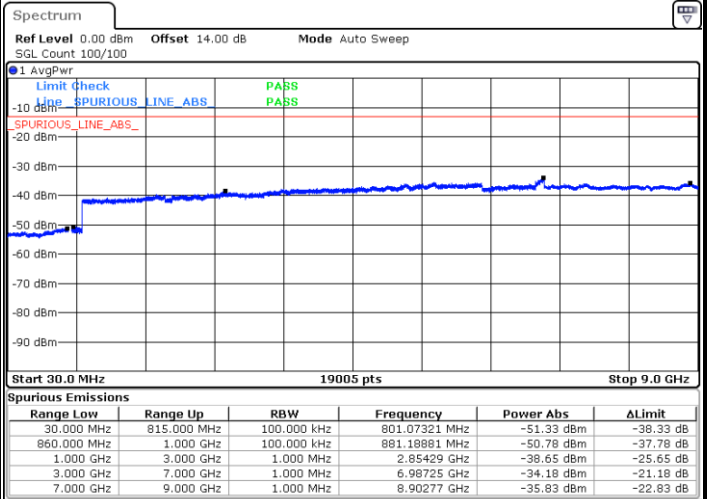

Middle Channel / 16QAM

Date: 29 JUN.2018 09:41:50

Highest Channel / QPSK

Date: 29 JUN.2018 09:48:05

Highest Channel / 16QAM

Date: 29 JUN.2018 09:49:01

LTE Band 26 / 5MHz

Lowest Channel / QPSK

Lowest Channel / 16QAM

Date: 29.JUN.2018 09:55:17

Date: 29.JUN.2018 09:56:13

Middle Channel / QPSK

Middle Channel / 16QAM

Date: 29.JUN.2018 09:57:50

Date: 29.JUN.2018 09:58:46

LTE Band 26 / 5MHz

Highest Channel / QPSK

Date: 29 JUN.2018 10:05:01

Highest Channel / 16QAM

Date: 29 JUN.2018 10:05:57

LTE Band 26 / 10MHz

Lowest Channel / QPSK

Date: 29 JUN.2018 10:12:13

Lowest Channel / 16QAM

Date: 29 JUN.2018 10:13:09

LTE Band 26 / 10MHz

Middle Channel / QPSK

Date: 29.JUN.2018 10:14:45

Middle Channel / 16QAM

Date: 29.JUN.2018 10:15:42

Highest Channel / QPSK

Date: 29.JUN.2018 10:21:57