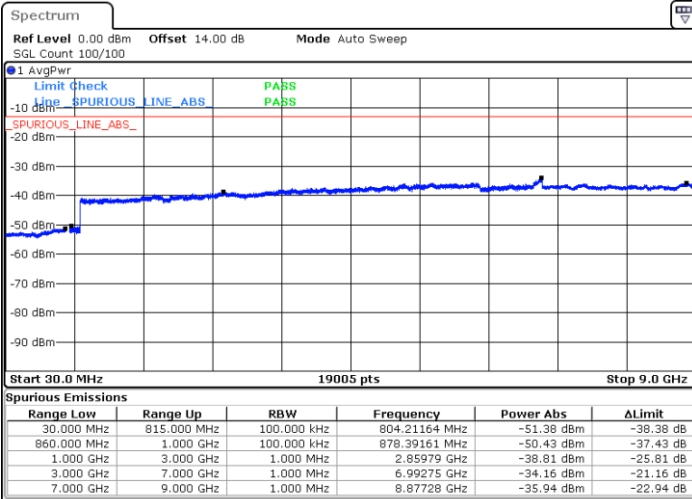

Middle Channel / 16QAM

Date: 29 JUN.2018 09:41:50

Highest Channel / QPSK

Date: 29 JUN.2018 09:48:05

Highest Channel / 16QAM

Date: 29 JUN.2018 09:49:01

LTE Band 26 / 5MHz

Lowest Channel / QPSK

Lowest Channel / 16QAM

Date: 29.JUN.2018 09:55:17

Date: 29.JUN.2018 09:56:13

Middle Channel / QPSK

Middle Channel / 16QAM

Date: 29.JUN.2018 09:57:50

Date: 29.JUN.2018 09:58:46

LTE Band 26 / 5MHz

Highest Channel / QPSK

Date: 29 JUN.2018 10:05:01

Highest Channel / 16QAM

Date: 29 JUN.2018 10:05:57

LTE Band 26 / 10MHz

Lowest Channel / QPSK

Date: 29 JUN.2018 10:12:13

Lowest Channel / 16QAM