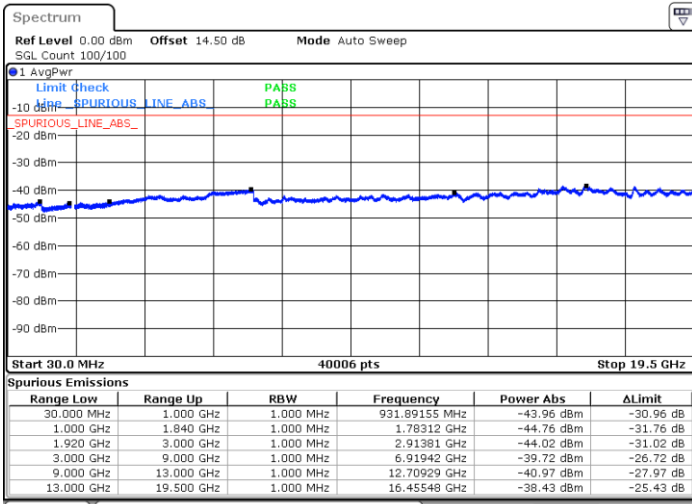

Lowest Channel / 64QAM

Middle Channel / 64QAM

Date: 28 JUN 2018 16:31:29

Date: 28 JUN 2018 16:32:42

Highest Channel / 64QAM

Date: 28 JUN 2018 16:36:11

LTE Band 25 / 5MHz

Lowest Channel / 64QAM

Middle Channel / 64QAM

Date: 28 JUN 2018 16:37:24

Date: 28 JUN 2018 16:38:37

Highest Channel / 64QAM

Date: 28 JUN 2018 16:42:06

LTE Band 25 / 10MHz

Lowest Channel / 64QAM

Middle Channel / 64QAM

Date: 28 JUN 2018 16:43:18

Date: 28 JUN 2018 16:44:31

Highest Channel / 64QAM

Date: 28 JUN 2018 16:48:00

LTE Band 25 / 15MHz

Lowest Channel / 64QAM

Middle Channel / 64QAM

Date: 28 JUN 2018 16:49:13

Date: 28 JUN 2018 16:50:26

Highest Channel / 64QAM

Date: 28 JUN 2018 16:53:55

LTE Band 25 / 20MHz

Lowest Channel / 64QAM

Middle Channel / 64QAM

Date: 28 JUN 2018 16:55:08

Date: 28 JUN 2018 16:56:21