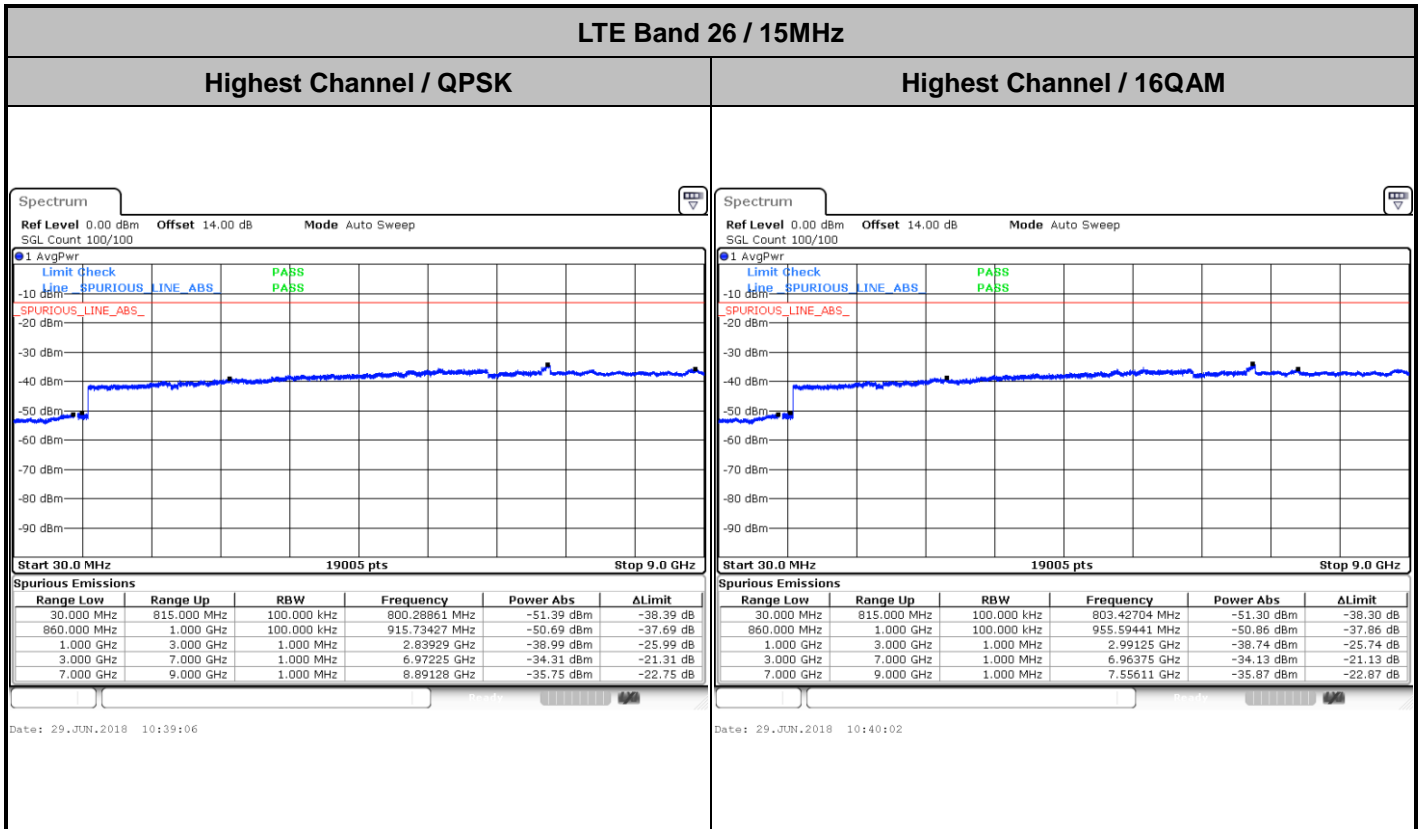

Date: 29 JUN.2018 10:13:09

LTE Band 26 / 10MHz

Middle Channel / QPSK

Date: 29.JUN.2018 10:14:45

Middle Channel / 16QAM

Date: 29.JUN.2018 10:15:42

Highest Channel / QPSK

Date: 29.JUN.2018 10:21:57

Highest Channel / 16QAM

Date: 29.JUN.2018 10:22:54

LTE Band 26 / 15MHz

Lowest Channel / QPSK

Lowest Channel / 16QAM

Date: 29.JUN.2018 10:29:15

Date: 29.JUN.2018 10:30:11

Middle Channel / QPSK

Middle Channel / 16QAM

Date: 29.JUN.2018 10:31:48

Date: 29.JUN.2018 10:32:44

LTE Band 26 / 1.4MHz

Lowest Channel / 64QAM

Middle Channel / 64QAM

Date: 29.JUN.2018 10:58:20

Date: 29.JUN.2018 10:59:37

Highest Channel / 64QAM

Date: 29.JUN.2018 11:03:59

LTE Band 26 / 3MHz

Lowest Channel / 64QAM

Middle Channel / 64QAM

Date: 29 JUN 2018 11:09:05

Date: 29 JUN 2018 11:10:21

Highest Channel / 64QAM