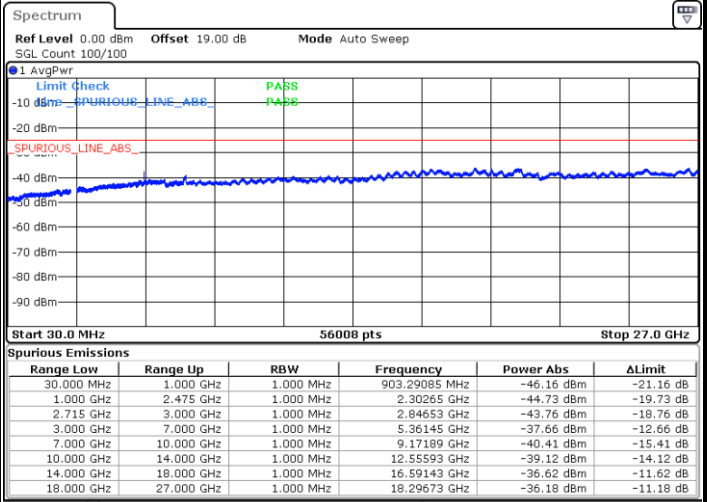

Date: 24.JUN.2018 14:12:31

Highest Channel / 16QAM

Date: 24.JUN.2018 14:11:35

LTE Band 41 / 10MHz

Lowest Channel / QPSK

Date: 24.JUN.2018 14:15:18

Lowest Channel / 16QAM

Date: 24.JUN.2018 14:18:04

LTE Band 41 / 10MHz

Middle Channel / QPSK

Middle Channel / 16QAM

Date: 24.JUN.2018 14:16:13

Date: 24.JUN.2018 14:19:00

Highest Channel / QPSK

Highest Channel / 16QAM

Date: 24.JUN.2018 14:17:09

Date: 24.JUN.2018 14:19:55

LTE Band 41 / 15MHz

Lowest Channel / QPSK

Lowest Channel / 16QAM

Date: 24.JUN.2018 14:24:33

Date: 24.JUN.2018 14:20:51

Middle Channel / QPSK

Middle Channel / 16QAM