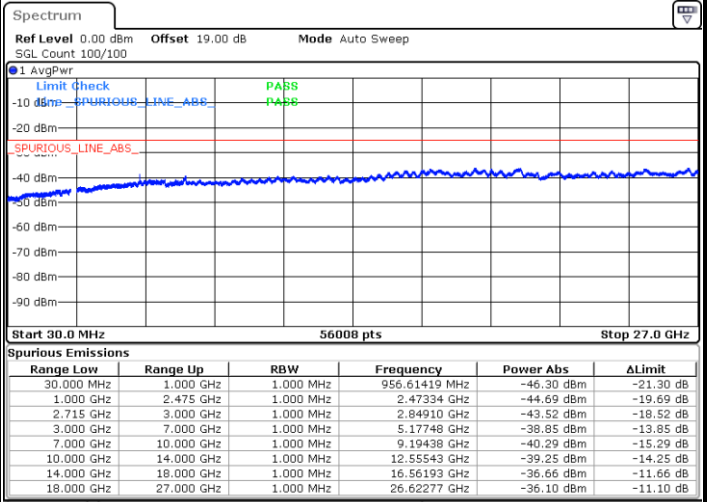

Lowest Channel / 16QAM

Date: 24.JUN.2018 14:09:44

Middle Channel / QPSK

Date: 24.JUN.2018 14:10:39

Middle Channel / 16QAM

Date: 24.JUN.2018 14:10:39

LTE Band 41 / 5MHz

Highest Channel / QPSK

Date: 24.JUN.2018 14:12:31

Highest Channel / 16QAM

Date: 24.JUN.2018 14:11:35

LTE Band 41 / 10MHz

Lowest Channel / QPSK

Date: 24.JUN.2018 14:15:18

Lowest Channel / 16QAM

Date: 24.JUN.2018 14:18:04

LTE Band 41 / 10MHz

Middle Channel / QPSK

Middle Channel / 16QAM

Date: 24.JUN.2018 14:16:13

Date: 24.JUN.2018 14:19:00

Highest Channel / QPSK

Highest Channel / 16QAM

Date: 24.JUN.2018 14:17:09