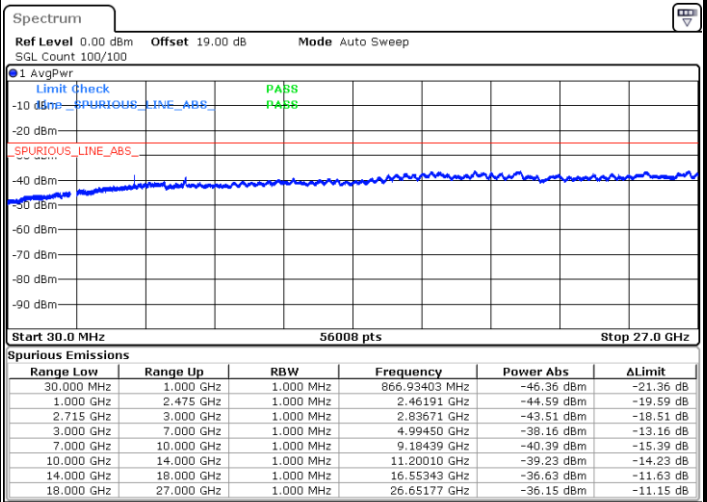

Date: 24.JUN.2018 14:19:55

LTE Band 41 / 15MHz

Lowest Channel / QPSK

Lowest Channel / 16QAM

Date: 24.JUN.2018 14:24:33

Date: 24.JUN.2018 14:20:51

Middle Channel / QPSK

Middle Channel / 16QAM

Date: 24.JUN.2018 14:31:01

Date: 24.JUN.2018 14:21:46

LTE Band 41 / 15MHz

Highest Channel / QPSK

Highest Channel / 16QAM

Date: 24.JUN.2018 14:23:38

Date: 24.JUN.2018 14:22:42

LTE Band 41 / 20MHz

Lowest Channel / QPSK

Lowest Channel / 16QAM

Date: 24.JUN.2018 14:30:06

Date: 24.JUN.2018 14:26:24

LTE Band 41 / 20MHz

Middle Channel / QPSK

Middle Channel / 16QAM

Date: 24.JUN.2018 14:14:22