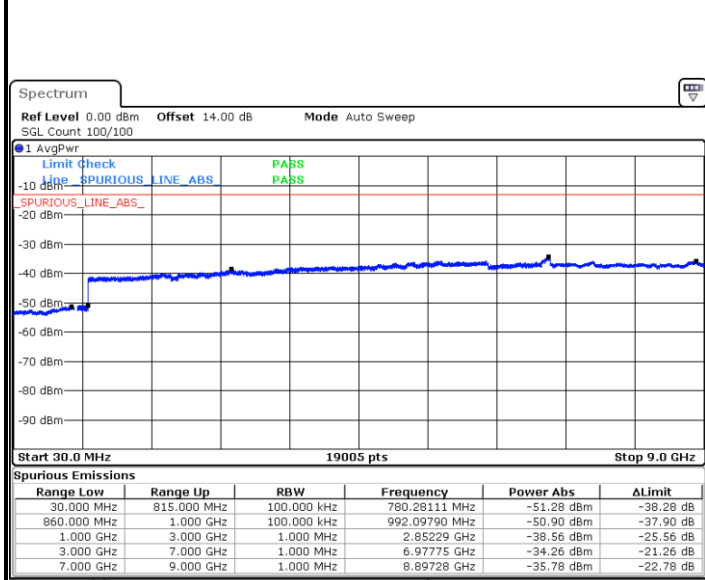

Date: 28 JUN 2018 16:50:26

Highest Channel / 64QAM

Date: 28 JUN 2018 16:53:55

LTE Band 25 / 20MHz

Lowest Channel / 64QAM

Middle Channel / 64QAM

Date: 28 JUN 2018 16:55:08

Date: 28 JUN 2018 16:56:21

Highest Channel / 64QAM

Date: 28 JUN 2018 16:59:49

LTE Band 26 / 1.4MHz

Lowest Channel / QPSK

Date: 29 JUN.2018 09:15:34

Lowest Channel / 16QAM

Date: 29 JUN.2018 09:16:30

Middle Channel / QPSK

Date: 29 JUN.2018 09:18:06

Middle Channel / 16QAM

Date: 29 JUN.2018 09:19:03

LTE Band 26 / 1.4MHz

Highest Channel / QPSK

Date: 29 JUN.2018 09:26:36

Highest Channel / 16QAM

Date: 29 JUN.2018 10:53:52