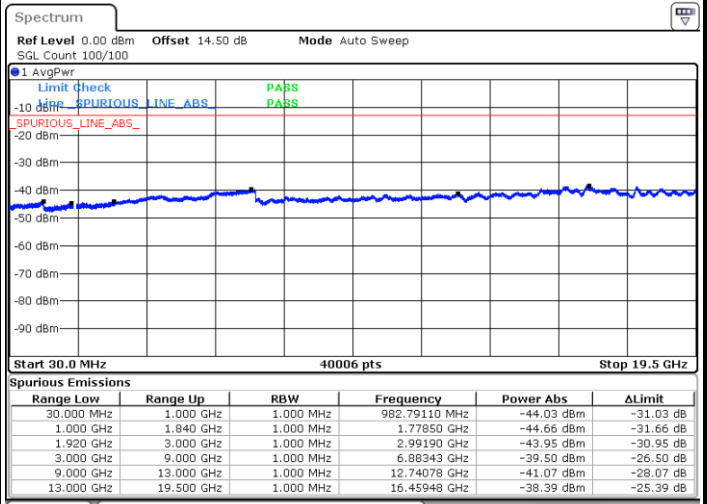

Date: 28 JUN 2018 16:43:18

Date: 28 JUN 2018 16:44:31

Highest Channel / 64QAM

Date: 28 JUN 2018 16:48:00

LTE Band 25 / 15MHz

Lowest Channel / 64QAM

Middle Channel / 64QAM

Date: 28 JUN 2018 16:49:13

Date: 28 JUN 2018 16:50:26

Highest Channel / 64QAM

Date: 28 JUN 2018 16:53:55

LTE Band 25 / 20MHz

Lowest Channel / 64QAM

Middle Channel / 64QAM

Date: 28 JUN 2018 16:55:08

Date: 28 JUN 2018 16:56:21

Highest Channel / 64QAM

Date: 28 JUN 2018 16:59:49

LTE Band 26 / 1.4MHz

Lowest Channel / QPSK

Date: 29 JUN.2018 09:15:34

Lowest Channel / 16QAM

Date: 29 JUN.2018 09:16:30

Middle Channel / QPSK

Date: 29 JUN.2018 09:18:06

Middle Channel / 16QAM

Date: 29 JUN.2018 09:19:03

LTE Band 26 / 1.4MHz

Highest Channel / QPSK

Date: 29 JUN.2018 09:26:36

Highest Channel / 16QAM

Date: 29 JUN.2018 10:53:52