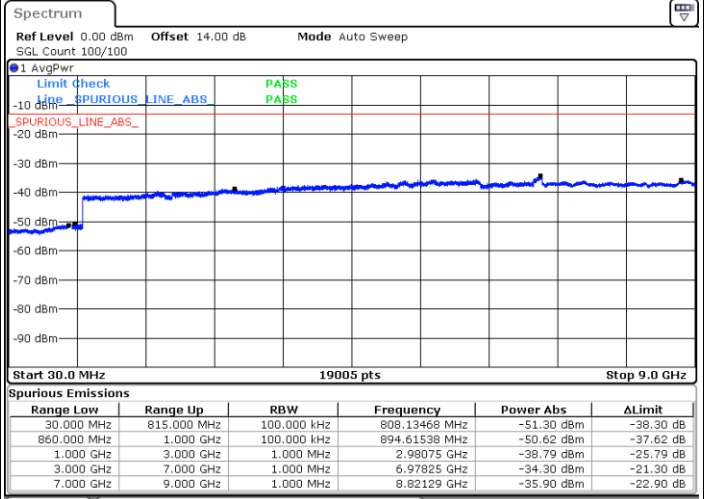

Highest Channel / 16QAM

Date: 29.JUN.2018 10:22:54

LTE Band 26 / 15MHz

Lowest Channel / QPSK

Lowest Channel / 16QAM

Date: 29.JUN.2018 10:29:15

Date: 29.JUN.2018 10:30:11

Middle Channel / QPSK

Middle Channel / 16QAM

Date: 29.JUN.2018 10:31:48

Date: 29.JUN.2018 10:32:44

LTE Band 26 / 1.4MHz

Lowest Channel / 64QAM

Middle Channel / 64QAM

Date: 29.JUN.2018 10:58:20

Date: 29.JUN.2018 10:59:37

Highest Channel / 64QAM

Date: 29.JUN.2018 11:03:59

LTE Band 26 / 3MHz

Lowest Channel / 64QAM

Middle Channel / 64QAM

Date: 29 JUN 2018 11:09:05

Date: 29 JUN 2018 11:10:21

Highest Channel / 64QAM

Date: 29 JUN 2018 11:13:56

LTE Band 26 / 5MHz

Lowest Channel / 64QAM

Middle Channel / 64QAM

Date: 29 JUN 2018 11:17:31

Date: 29 JUN 2018 11:18:48

Highest Channel / 64QAM

Date: 29 JUN 2018 11:22:23