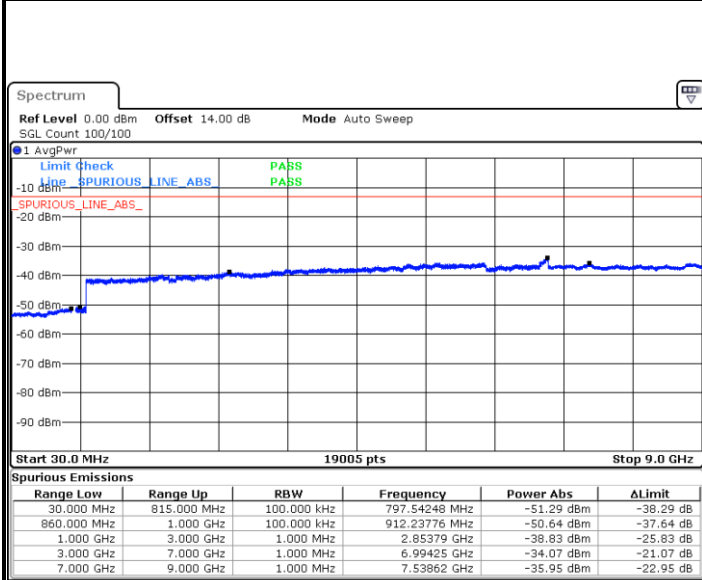

Date: 29 JUN.2018 09:18:06

Middle Channel / 16QAM

Date: 29 JUN.2018 09:19:03

LTE Band 26 / 1.4MHz

Highest Channel / QPSK

Date: 29 JUN.2018 09:26:36

Highest Channel / 16QAM

Date: 29 JUN.2018 10:53:52

LTE Band 26 / 3MHz

Lowest Channel / QPSK

Date: 29 JUN.2018 09:38:21

Lowest Channel / 16QAM

Date: 29 JUN.2018 09:39:17

LTE Band 26 / 3MHz

Middle Channel / QPSK

Date: 29 JUN.2018 09:40:53

Middle Channel / 16QAM

Date: 29 JUN.2018 09:41:50

Highest Channel / QPSK

Date: 29 JUN.2018 09:48:05

Highest Channel / 16QAM

Date: 29 JUN.2018 09:49:01

LTE Band 26 / 5MHz

Lowest Channel / QPSK

Lowest Channel / 16QAM

Date: 29.JUN.2018 09:55:17

Date: 29.JUN.2018 09:56:13

Middle Channel / QPSK

Middle Channel / 16QAM

Date: 29.JUN.2018 09:57:50

Date: 29.JUN.2018 09:58:46

LTE Band 26 / 5MHz