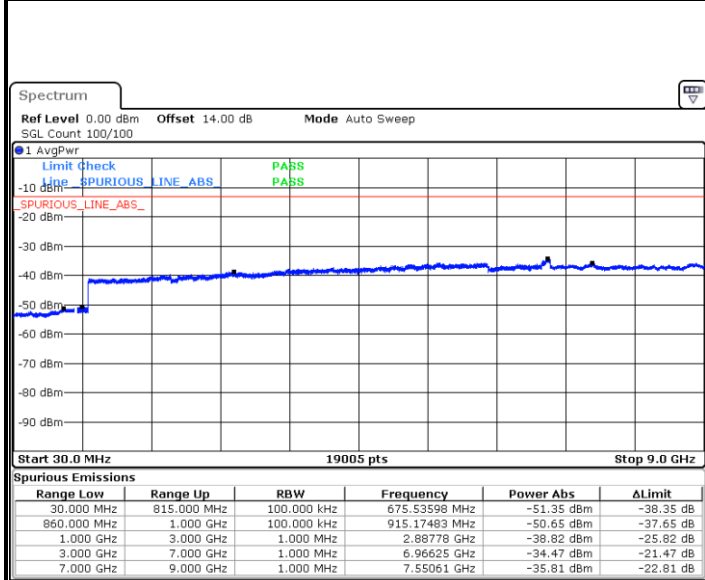

Lowest Channel / 16QAM

Date: 29.JUN.2018 09:55:17

Date: 29.JUN.2018 09:56:13

Middle Channel / QPSK

Middle Channel / 16QAM

Date: 29.JUN.2018 09:57:50

Date: 29.JUN.2018 09:58:46

LTE Band 26 / 5MHz

Highest Channel / QPSK

Date: 29 JUN.2018 10:05:01

Highest Channel / 16QAM

Date: 29 JUN.2018 10:05:57

LTE Band 26 / 10MHz

Lowest Channel / QPSK

Date: 29 JUN.2018 10:12:13

Lowest Channel / 16QAM

Date: 29 JUN.2018 10:13:09

LTE Band 26 / 10MHz

Middle Channel / QPSK

Date: 29.JUN.2018 10:14:45

Middle Channel / 16QAM

Date: 29.JUN.2018 10:15:42

Highest Channel / QPSK

Date: 29.JUN.2018 10:21:57

Highest Channel / 16QAM

Date: 29.JUN.2018 10:22:54

LTE Band 26 / 15MHz

Lowest Channel / QPSK

Lowest Channel / 16QAM

Date: 29.JUN.2018 10:29:15

Date: 29.JUN.2018 10:30:11

Middle Channel / QPSK