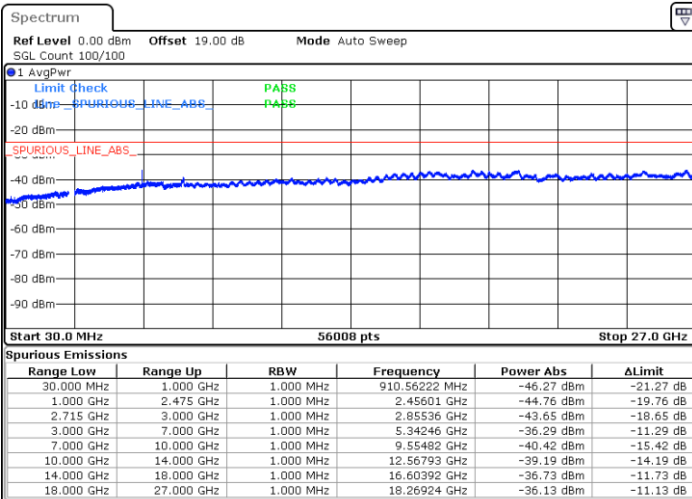

LTE Band 41 / 10MHz

Middle Channel / QPSK

Middle Channel / 16QAM

Date: 24.JUN.2018 14:16:13

Date: 24.JUN.2018 14:19:00

Highest Channel / QPSK

Highest Channel / 16QAM

Date: 24.JUN.2018 14:17:09

Date: 24.JUN.2018 14:19:55

LTE Band 41 / 15MHz

Lowest Channel / QPSK

Lowest Channel / 16QAM

Date: 24.JUN.2018 14:24:33

Date: 24.JUN.2018 14:20:51

Middle Channel / QPSK

Middle Channel / 16QAM

Date: 24.JUN.2018 14:31:01

Date: 24.JUN.2018 14:21:46

LTE Band 41 / 15MHz

Highest Channel / QPSK

Highest Channel / 16QAM

Date: 24.JUN.2018 14:23:38

Date: 24.JUN.2018 14:22:42

LTE Band 41 / 20MHz