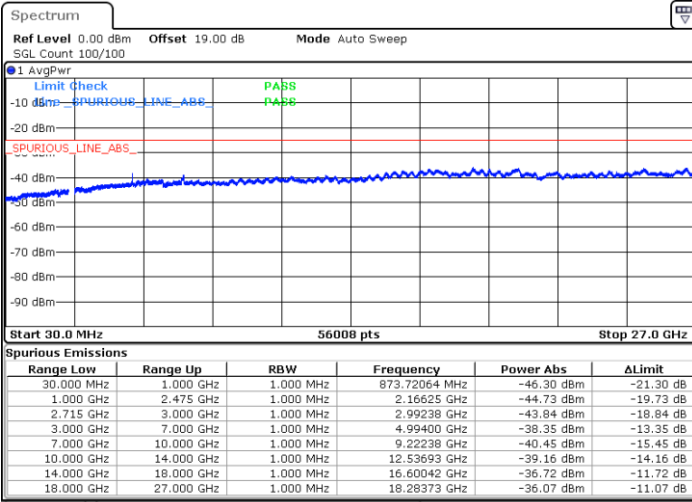

Date: 24.JUN.2018 14:19:55

LTE Band 41 / 15MHz

Lowest Channel / QPSK

Lowest Channel / 16QAM

Date: 24.JUN.2018 14:24:33

Date: 24.JUN.2018 14:20:51

Middle Channel / QPSK

Middle Channel / 16QAM

Date: 24.JUN.2018 14:31:01

Date: 24.JUN.2018 14:21:46

LTE Band 41 / 15MHz

Highest Channel / QPSK

Highest Channel / 16QAM

Date: 24.JUN.2018 14:23:38

Date: 24.JUN.2018 14:22:42

LTE Band 41 / 20MHz

Lowest Channel / QPSK

Lowest Channel / 16QAM

Date: 24.JUN.2018 14:30:06

Date: 24.JUN.2018 14:26:24

LTE Band 41 / 20MHz

Middle Channel / QPSK

Middle Channel / 16QAM

Date: 24.JUN.2018 14:14:22