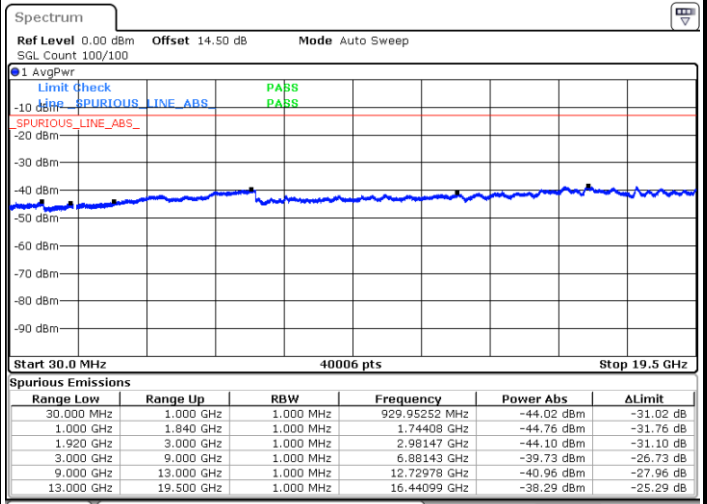

Middle Channel / 64QAM

Date: 28 JUN 2018 16:37:24

Date: 28 JUN 2018 16:38:37

Highest Channel / 64QAM

Date: 28 JUN 2018 16:42:06

LTE Band 25 / 10MHz

Lowest Channel / 64QAM

Middle Channel / 64QAM

Date: 28 JUN 2018 16:43:18

Date: 28 JUN 2018 16:44:31

Highest Channel / 64QAM

Date: 28 JUN 2018 16:48:00

LTE Band 25 / 15MHz

Lowest Channel / 64QAM

Middle Channel / 64QAM

Date: 28 JUN 2018 16:49:13

Date: 28 JUN 2018 16:50:26

Highest Channel / 64QAM

Date: 28 JUN 2018 16:53:55

LTE Band 25 / 20MHz

Lowest Channel / 64QAM

Middle Channel / 64QAM

Date: 28 JUN 2018 16:55:08

Date: 28 JUN 2018 16:56:21

Highest Channel / 64QAM

Date: 28 JUN 2018 16:59:49

LTE Band 26 / 1.4MHz

Lowest Channel / QPSK

Date: 29 JUN.2018 09:15:34

Lowest Channel / 16QAM

Date: 29 JUN.2018 09:16:30

Middle Channel / QPSK