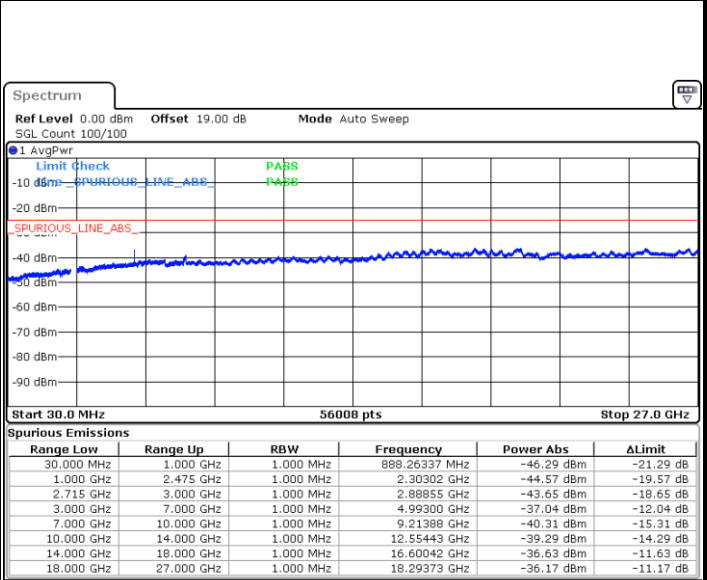

Lowest Channel / 64QAM

Middle Channel / 64QAM

Date: 29 JUN 2018 11:34:29

Date: 29 JUN 2018 11:35:46

Highest Channel / 64QAM

Date: 29 JUN 2018 11:39:24

LTE Band 26

CH26765 / QPSK

CH26765 / 16QAM

Date: 29.JUN.2018 13:16:12

Date: 29.JUN.2018 13:17:10

CH26765 / 64QAM

Date: 29.JUN.2018 14:30:54

LTE Band 41 / 5MHz

Lowest Channel / QPSK

Date: 24.JUN.2018 14:13:27

Lowest Channel / 16QAM

Date: 24.JUN.2018 14:09:44

Middle Channel / QPSK

Date: 24.JUN.2018 14:10:39

Middle Channel / 16QAM

Date: 24.JUN.2018 14:10:39

LTE Band 41 / 5MHz

Highest Channel / QPSK

Date: 24.JUN.2018 14:12:31

Highest Channel / 16QAM

Date: 24.JUN.2018 14:11:35

LTE Band 41 / 10MHz

Lowest Channel / QPSK

Date: 24.JUN.2018 14:15:18

Lowest Channel / 16QAM

Date: 24.JUN.2018 14:18:04