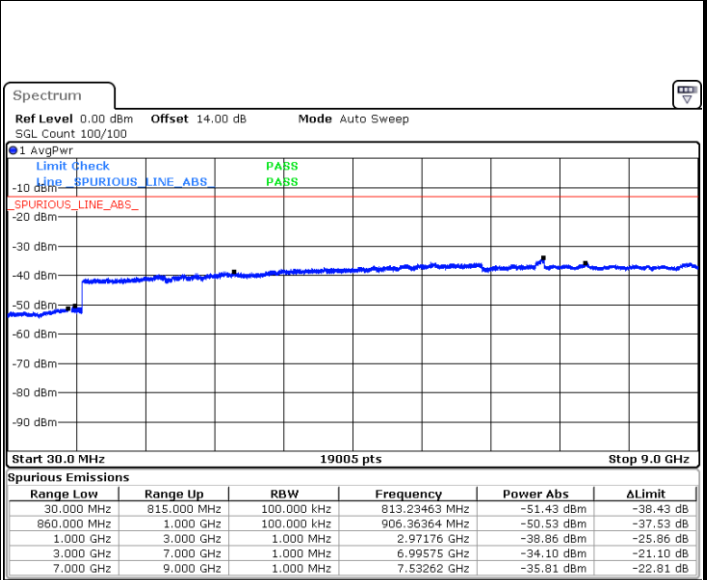

Date: 29 JUN.2018 09:18:06

Middle Channel / 16QAM

Date: 29 JUN.2018 09:19:03

LTE Band 26 / 1.4MHz

Highest Channel / QPSK

Date: 29 JUN.2018 09:26:36

Highest Channel / 16QAM

Date: 29 JUN.2018 10:53:52

LTE Band 26 / 3MHz

Lowest Channel / QPSK

Date: 29 JUN.2018 09:38:21

Lowest Channel / 16QAM

Date: 29 JUN.2018 09:39:17

LTE Band 26 / 3MHz

Middle Channel / QPSK

Date: 29 JUN.2018 09:40:53

Middle Channel / 16QAM

Date: 29 JUN.2018 09:41:50

Highest Channel / QPSK

Date: 29 JUN.2018 09:48:05

Highest Channel / 16QAM

Date: 29 JUN.2018 09:49:01

LTE Band 26 / 5MHz

Lowest Channel / QPSK