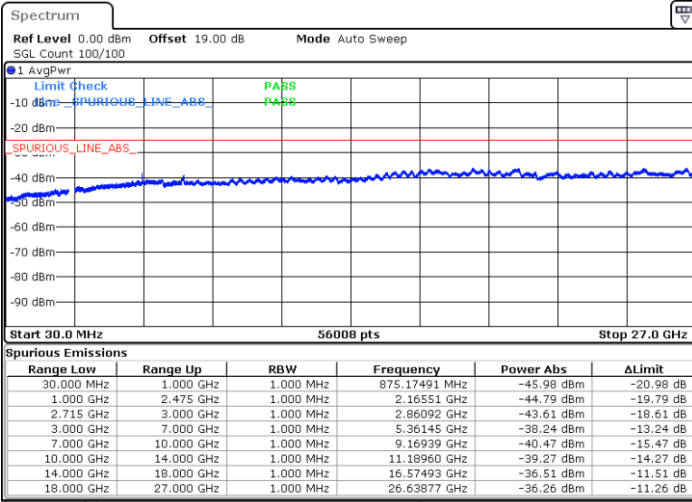

Date: 24.JUN.2018 14:12:31

Highest Channel / 16QAM

Date: 24.JUN.2018 14:11:35

LTE Band 41 / 10MHz

Lowest Channel / QPSK

Date: 24.JUN.2018 14:15:18

Lowest Channel / 16QAM

Date: 24.JUN.2018 14:18:04

LTE Band 41 / 10MHz

Middle Channel / QPSK

Middle Channel / 16QAM

Date: 24.JUN.2018 14:16:13

Date: 24.JUN.2018 14:19:00

Highest Channel / QPSK

Highest Channel / 16QAM

Date: 24.JUN.2018 14:17:09

Date: 24.JUN.2018 14:19:55

LTE Band 41 / 15MHz

Lowest Channel / QPSK

Lowest Channel / 16QAM

Date: 24.JUN.2018 14:24:33

Date: 24.JUN.2018 14:20:51

Middle Channel / QPSK

Middle Channel / 16QAM

Date: 24.JUN.2018 14:31:01

Date: 24.JUN.2018 14:21:46

LTE Band 41 / 15MHz

Highest Channel / QPSK

Highest Channel / 16QAM

Date: 24.JUN.2018 14:23:38

Date: 24.JUN.2018 14:22:42

LTE Band 41 / 20MHz