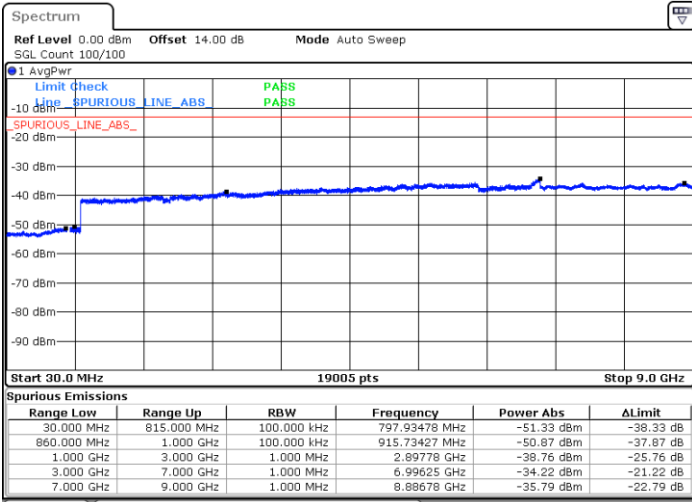

Middle Channel / 16QAM

Date: 29.JUN.2018 10:31:48

Date: 29.JUN.2018 10:32:44

LTE Band 26 / 1.4MHz

Lowest Channel / 64QAM

Middle Channel / 64QAM

Date: 29.JUN.2018 10:58:20

Date: 29.JUN.2018 10:59:37

Highest Channel / 64QAM

Date: 29.JUN.2018 11:03:59

LTE Band 26 / 3MHz

Lowest Channel / 64QAM

Middle Channel / 64QAM

Date: 29 JUN 2018 11:09:05

Date: 29 JUN 2018 11:10:21

Highest Channel / 64QAM

Date: 29 JUN 2018 11:13:56

LTE Band 26 / 5MHz

Lowest Channel / 64QAM

Middle Channel / 64QAM

Date: 29 JUN 2018 11:17:31

Date: 29 JUN 2018 11:18:48

Highest Channel / 64QAM

Date: 29 JUN 2018 11:22:23

LTE Band 26 / 10MHz

Lowest Channel / 64QAM

Middle Channel / 64QAM

Date: 29 JUN 2018 11:25:59

Date: 29 JUN 2018 11:27:15

Highest Channel / 64QAM

Date: 29 JUN 2018 11:30:51

LTE Band 26 / 15MHz