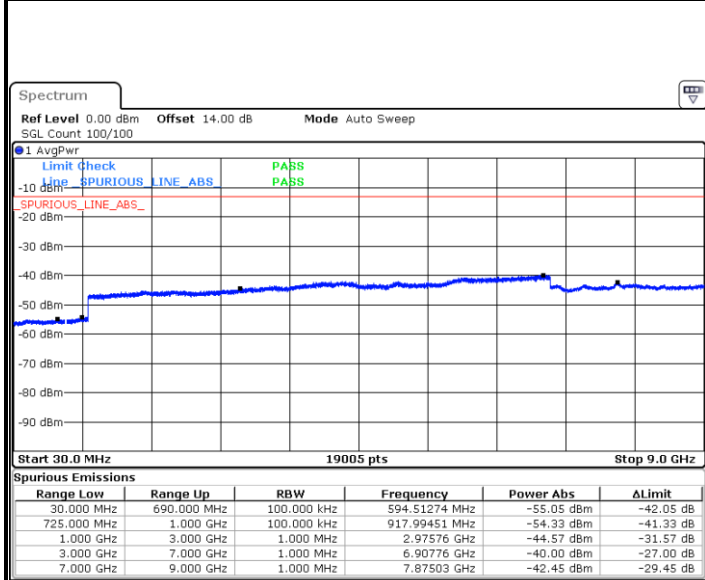

Highest Channel / 64QAM

Date: 1.JUL.2018 14:29:20

LTE Band 12 / 1.4MHz

Lowest Channel / QPSK

Date: 29 JUN 2018 15:05:42

Lowest Channel / 16QAM

Date: 29 JUN 2018 15:06:36

Middle Channel / QPSK

Date: 29 JUN 2018 15:08:08

Middle Channel / 16QAM

Date: 29 JUN 2018 15:09:01

LTE Band 12 / 1.4MHz

Highest Channel / QPSK

Date: 29 JUN 2018 15:15:05

Highest Channel / 16QAM

Date: 29 JUN 2018 15:15:58

LTE Band 12 / 3MHz

Lowest Channel / QPSK

Date: 29 JUN 2018 15:22:03

Lowest Channel / 16QAM

Date: 29 JUN 2018 15:22:56

LTE Band 12 / 3MHz

Middle Channel / QPSK

Middle Channel / 16QAM

Date: 29 JUN 2018 15:24:28

Date: 29 JUN 2018 15:25:21

Highest Channel / QPSK

Highest Channel / 16QAM

Date: 29 JUN 2018 15:31:25

Date: 29 JUN 2018 15:32:19

LTE Band 12 / 5MHz

Lowest Channel / QPSK