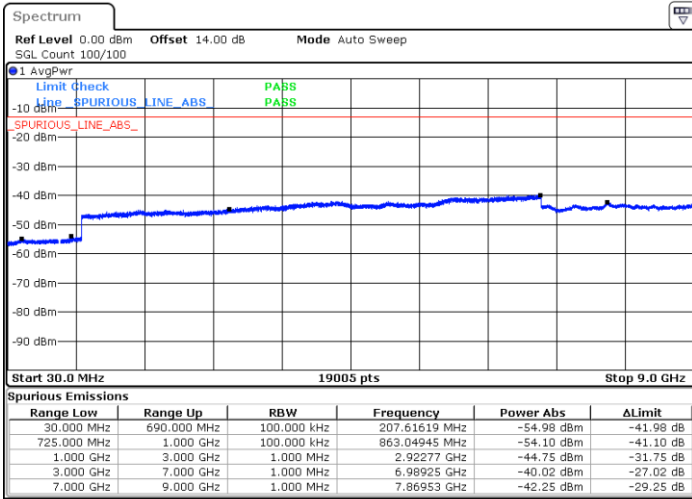

Highest Channel / 16QAM

Date: 29 JUN 2018 16:04:58

LTE Band 12 / 1.4MHz

Lowest Channel / 64QAM

Middle Channel / 64QAM

Date: 29 JUN 2018 14:28:20

Date: 29 JUN 2018 14:29:33

Highest Channel / 64QAM

Date: 29 JUN 2018 14:33:02

LTE Band 12 / 3MHz

Lowest Channel / 64QAM

Middle Channel / 64QAM

Date: 29 JUN 2018 14:36:30

Date: 29 JUN 2018 14:37:43

Highest Channel / 64QAM

Date: 29 JUN 2018 14:41:12

LTE Band 12 / 5MHz

Lowest Channel / 64QAM

Middle Channel / 64QAM

Date: 29 JUN 2018 14:44:40

Date: 29 JUN 2018 14:45:53

Highest Channel / 64QAM

Date: 29 JUN 2018 14:49:22

LTE Band 12 / 10MHz

Lowest Channel / 64QAM

Middle Channel / 64QAM

Date: 29 JUN 2018 14:52:00

Date: 29 JUN 2018 14:54:03

Highest Channel / 64QAM

Date: 29 JUN 2018 14:57:32

LTE Band 13 / 5MHz

Lowest Channel / QPSK