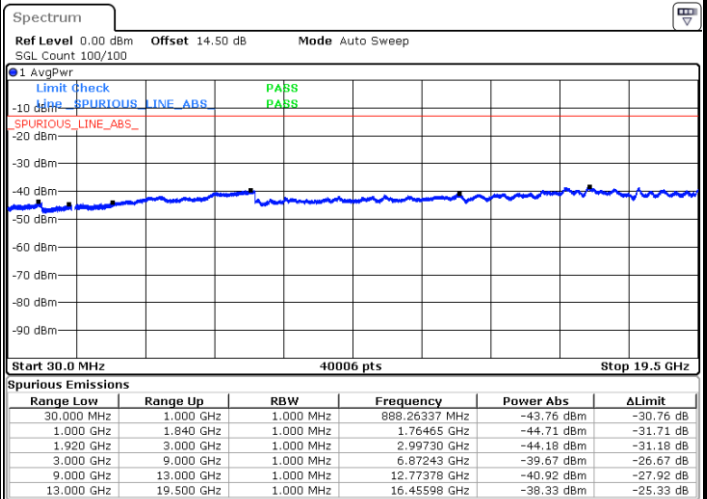

Middle Channel / QPSK

Middle Channel / 16QAM

Date: 28 JUN 2018 15:36:03

Date: 28 JUN 2018 15:36:56

Highest Channel / QPSK

Highest Channel / 16QAM

Date: 28 JUN 2018 15:43:01

Date: 28 JUN 2018 15:43:54

LTE Band 25 / 15MHz

Lowest Channel / QPSK

Lowest Channel / 16QAM

Date: 28 JUN 2018 15:45:26

Date: 28 JUN 2018 15:46:20

Middle Channel / QPSK

Middle Channel / 16QAM

Date: 28 JUN 2018 15:47:52

Date: 28 JUN 2018 15:48:45

LTE Band 25 / 15MHz

Highest Channel / QPSK

Date: 28 JUN 2018 15:54:50

Highest Channel / 16QAM

Date: 28 JUN 2018 15:55:43

LTE Band 25 / 20MHz

Lowest Channel / QPSK