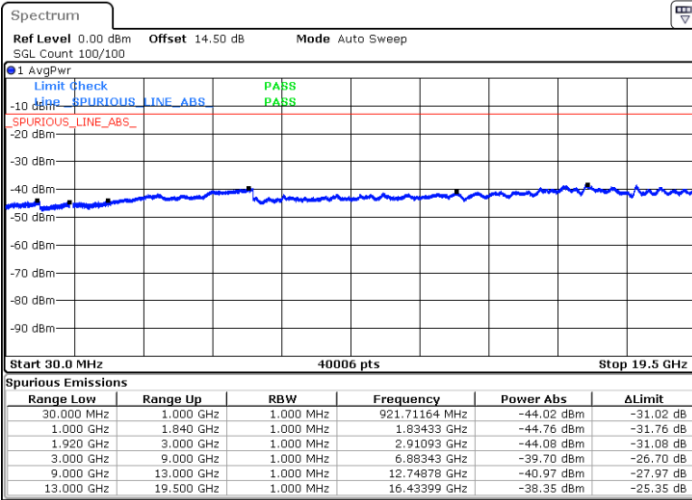

Date: 28 JUN 2018 15:48:45

LTE Band 25 / 15MHz

Highest Channel / QPSK

Date: 28 JUN 2018 15:54:50

Highest Channel / 16QAM

Date: 28 JUN 2018 15:55:43

LTE Band 25 / 20MHz

Lowest Channel / QPSK

Date: 28 JUN 2018 15:57:16

Lowest Channel / 16QAM

Date: 28 JUN 2018 15:58:09

LTE Band 25 / 20MHz

Middle Channel / QPSK

Middle Channel / 16QAM

Date: 28 JUN 2018 15:59:41

Date: 28 JUN 2018 16:00:35

Highest Channel / QPSK

Highest Channel / 16QAM

Date: 28 JUN 2018 16:06:39

Date: 28 JUN 2018 16:07:32