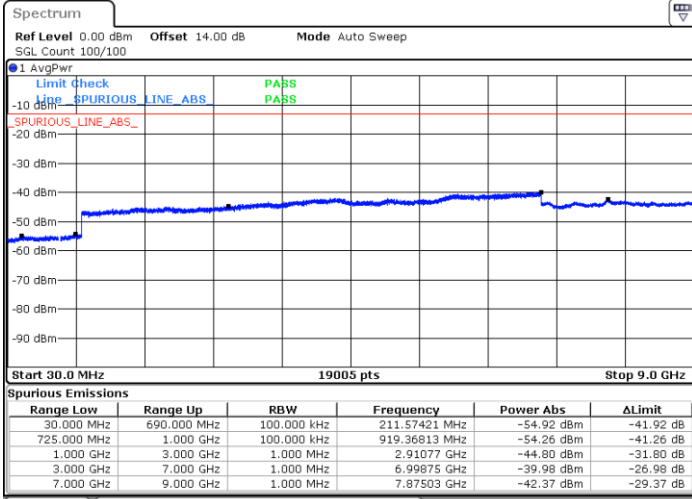

Date: 29 JUN 2018 15:55:36

LTE Band 12 / 10MHz

Middle Channel / QPSK

Date: 29 JUN 2018 15:57:08

Middle Channel / 16QAM

Date: 29 JUN 2018 15:58:01

Highest Channel / QPSK

Date: 29 JUN 2018 16:04:05

Highest Channel / 16QAM

Date: 29 JUN 2018 16:04:58

LTE Band 12 / 1.4MHz

Lowest Channel / 64QAM

Middle Channel / 64QAM

Date: 29 JUN 2018 14:28:20

Date: 29 JUN 2018 14:29:33

Highest Channel / 64QAM

Date: 29 JUN 2018 14:33:02

LTE Band 12 / 3MHz

Lowest Channel / 64QAM

Middle Channel / 64QAM

Date: 29 JUN 2018 14:36:30

Date: 29 JUN 2018 14:37:43

Highest Channel / 64QAM

Date: 29 JUN 2018 14:41:12