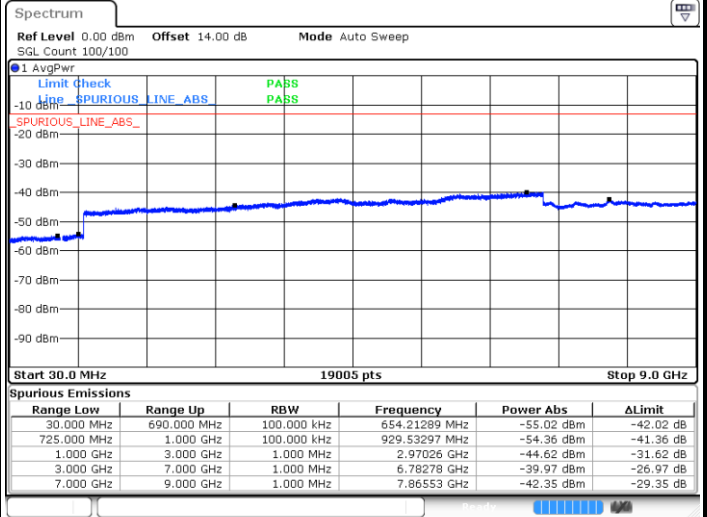

Date: 29 JUN 2018 15:55:36

LTE Band 12 / 10MHz

Middle Channel / QPSK

Date: 29 JUN 2018 15:57:08

Middle Channel / 16QAM

Date: 29 JUN 2018 15:58:01

Highest Channel / QPSK

Date: 29 JUN 2018 16:04:05

Highest Channel / 16QAM

Date: 29 JUN 2018 16:04:58

LTE Band 12 / 1.4MHz

Lowest Channel / 64QAM

Middle Channel / 64QAM

Date: 29 JUN 2018 14:28:20

Date: 29 JUN 2018 14:29:33

Highest Channel / 64QAM

Date: 29 JUN 2018 14:33:02

LTE Band 12 / 3MHz

Lowest Channel / 64QAM

Middle Channel / 64QAM

Date: 29 JUN 2018 14:36:30

Date: 29 JUN 2018 14:37:43

Highest Channel / 64QAM

Date: 29 JUN 2018 14:41:12

LTE Band 12 / 5MHz

Lowest Channel / 64QAM

Middle Channel / 64QAM

Date: 29 JUN 2018 14:44:40

Date: 29 JUN 2018 14:45:53

Highest Channel / 64QAM

Date: 29 JUN 2018 14:49:22

LTE Band 12 / 10MHz