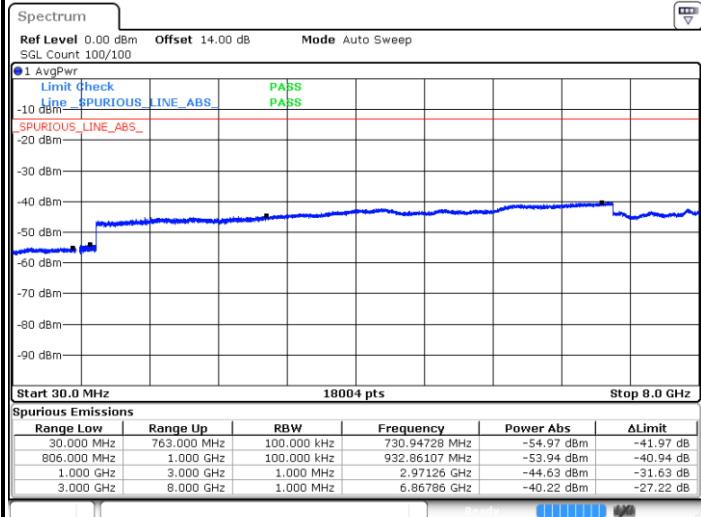

LTE Band 13 / 10MHz

Middle Channel / QPSK

Date: 28 JUN 2018 18:33:18

Middle Channel / 16QAM

Date: 28 JUN 2018 18:34:11

LTE Band 13 / 5MHz

Lowest Channel / 64QAM

Middle Channel / 64QAM

Date: 28 JUN 2018 19:14:20

Date: 28 JUN 2018 19:15:50

LTE Band 13 / 5MHz

LTE Band 13 / 10MHz

Highest Channel / 64QAM

Middle Channel / 64QAM

Date: 28 JUN 2018 19:16:55

Date: 29 JUN 2018 14:17:06

LTE Band 25 / 1.4MHz

Lowest Channel / QPSK

Date: 28 JUN 2018 14:56:55

Lowest Channel / 16QAM

Date: 28 JUN 2018 14:57:48

Middle Channel / QPSK

Date: 28 JUN 2018 14:59:21

Middle Channel / 16QAM

Date: 28 JUN 2018 15:00:14

LTE Band 25 / 1.4MHz

Highest Channel / QPSK

Date: 28 JUN 2018 15:06:18

Highest Channel / 16QAM

Date: 28 JUN 2018 15:07:12

LTE Band 25 / 3MHz

Lowest Channel / QPSK