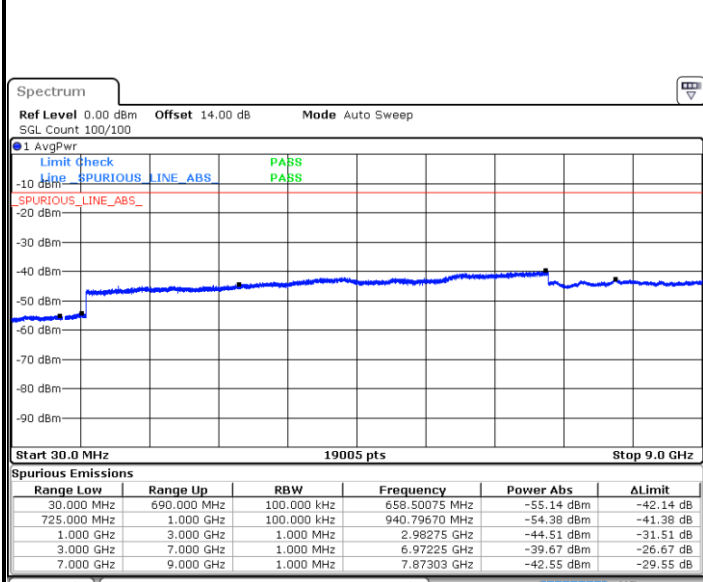

LTE Band 12 / 3MHz

Lowest Channel / QPSK

Date: 29 JUN 2018 15:22:03

Lowest Channel / 16QAM

Date: 29 JUN 2018 15:22:56

LTE Band 12 / 3MHz

Middle Channel / QPSK

Middle Channel / 16QAM

Date: 29 JUN 2018 15:24:28

Date: 29 JUN 2018 15:25:21

Highest Channel / QPSK

Highest Channel / 16QAM

Date: 29 JUN 2018 15:31:25

Date: 29 JUN 2018 15:32:19

LTE Band 12 / 5MHz

Lowest Channel / QPSK

Date: 29 JUN 2018 15:38:23

Lowest Channel / 16QAM

Date: 29 JUN 2018 15:39:16

Middle Channel / QPSK

Date: 29 JUN 2018 15:40:48

Middle Channel / 16QAM

Date: 29 JUN 2018 15:41:41

LTE Band 12 / 5MHz

Highest Channel / QPSK

Date: 29 JUN 2018 15:47:45

Highest Channel / 16QAM

Date: 29 JUN 2018 15:48:38

LTE Band 12 / 10MHz

Lowest Channel / QPSK

Date: 29 JUN 2018 15:54:43

Lowest Channel / 16QAM