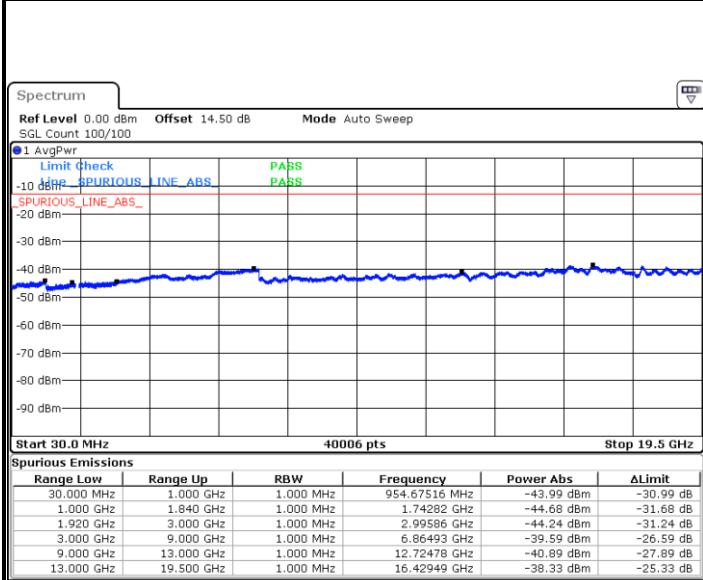

Highest Channel / QPSK

Highest Channel / 16QAM

Date: 28 JUN 2018 15:19:22

Date: 28 JUN 2018 15:20:15

LTE Band 25 / 5MHz

Lowest Channel / QPSK

Lowest Channel / 16QAM

Date: 28 JUN 2018 15:21:48

Date: 28 JUN 2018 15:22:41

Middle Channel / QPSK

Middle Channel / 16QAM

Date: 28 JUN 2018 15:24:14

Date: 28 JUN 2018 15:25:07

LTE Band 25 / 5MHz

Highest Channel / QPSK

Date: 28 JUN 2018 15:31:12

Highest Channel / 16QAM

Date: 28 JUN 2018 15:32:05

LTE Band 25 / 10MHz

Lowest Channel / QPSK

Date: 28 JUN 2018 15:33:37

Lowest Channel / 16QAM

Date: 28 JUN 2018 15:34:31

LTE Band 25 / 10MHz