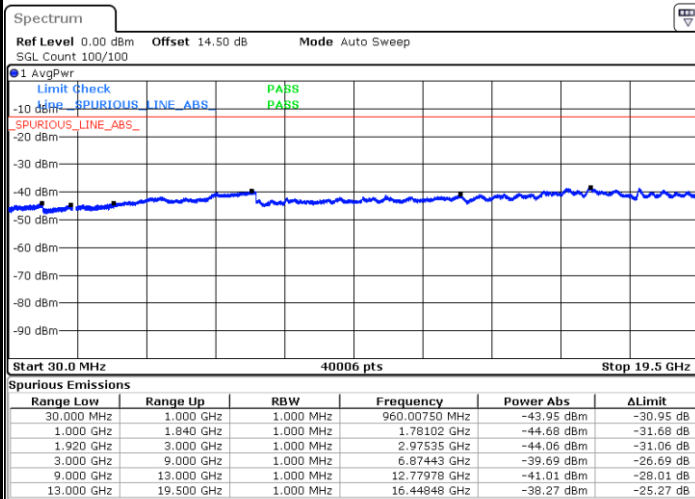

LTE Band 25 / 15MHz

Lowest Channel / QPSK

Lowest Channel / 16QAM

Date: 28 JUN 2018 15:45:26

Date: 28 JUN 2018 15:46:20

Middle Channel / QPSK

Middle Channel / 16QAM

Date: 28 JUN 2018 15:47:52

Date: 28 JUN 2018 15:48:45

LTE Band 25 / 15MHz

Highest Channel / QPSK

Date: 28 JUN 2018 15:54:50

Highest Channel / 16QAM

Date: 28 JUN 2018 15:55:43

LTE Band 25 / 20MHz

Lowest Channel / QPSK

Date: 28 JUN 2018 15:57:16

Lowest Channel / 16QAM

Date: 28 JUN 2018 15:58:09

LTE Band 25 / 20MHz

Middle Channel / QPSK

Middle Channel / 16QAM

Date: 28 JUN 2018 15:59:41

Date: 28 JUN 2018 16:00:35