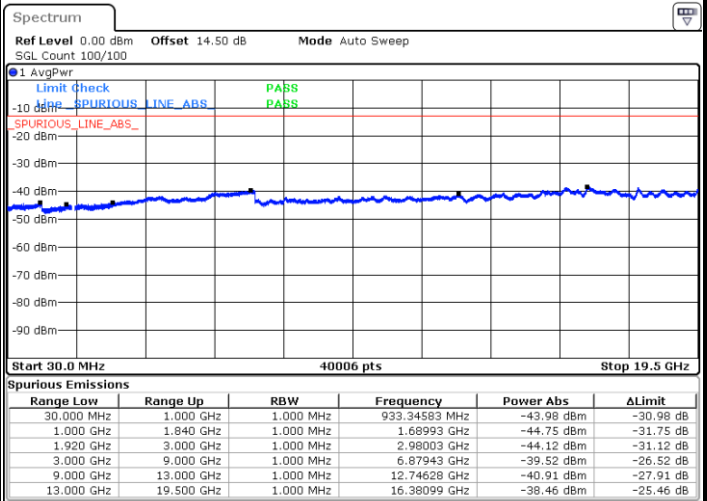

Highest Channel / 16QAM

Date: 28 JUN 2018 15:32:05

LTE Band 25 / 10MHz

Lowest Channel / QPSK

Date: 28 JUN 2018 15:33:37

Lowest Channel / 16QAM

Date: 28 JUN 2018 15:34:31

LTE Band 25 / 10MHz

Middle Channel / QPSK

Middle Channel / 16QAM

Date: 28 JUN 2018 15:36:03

Date: 28 JUN 2018 15:36:56

Highest Channel / QPSK

Highest Channel / 16QAM

Date: 28 JUN 2018 15:43:01

Date: 28 JUN 2018 15:43:54

LTE Band 25 / 15MHz

Lowest Channel / QPSK

Lowest Channel / 16QAM

Date: 28 JUN 2018 15:45:26

Date: 28 JUN 2018 15:46:20

Middle Channel / QPSK

Middle Channel / 16QAM

Date: 28 JUN 2018 15:47:52

Date: 28 JUN 2018 15:48:45

LTE Band 25 / 15MHz

Highest Channel / QPSK

Date: 28 JUN 2018 15:54:50

Highest Channel / 16QAM

Date: 28 JUN 2018 15:55:43

LTE Band 25 / 20MHz

Lowest Channel / QPSK