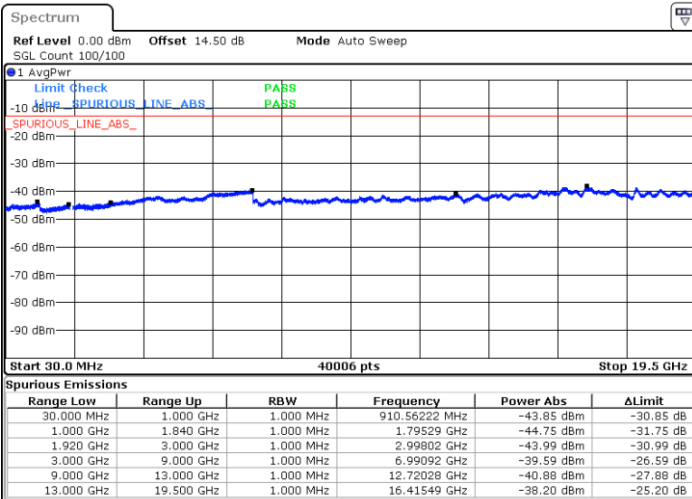

Date: 28 JUN 2018 15:09:59

Lowest Channel / 16QAM

Date: 28 JUN 2018 15:10:52

LTE Band 25 / 3MHz

Middle Channel / QPSK

Middle Channel / 16QAM

Date: 28 JUN 2018 15:12:24

Date: 28 JUN 2018 15:13:18

Highest Channel / QPSK

Highest Channel / 16QAM

Date: 28 JUN 2018 15:19:22

Date: 28 JUN 2018 15:20:15

LTE Band 25 / 5MHz

Lowest Channel / QPSK

Lowest Channel / 16QAM

Date: 28 JUN 2018 15:21:48

Date: 28 JUN 2018 15:22:41

Middle Channel / QPSK

Middle Channel / 16QAM

Date: 28 JUN 2018 15:24:14

Date: 28 JUN 2018 15:25:07

LTE Band 25 / 5MHz

Highest Channel / QPSK

Date: 28 JUN 2018 15:31:12