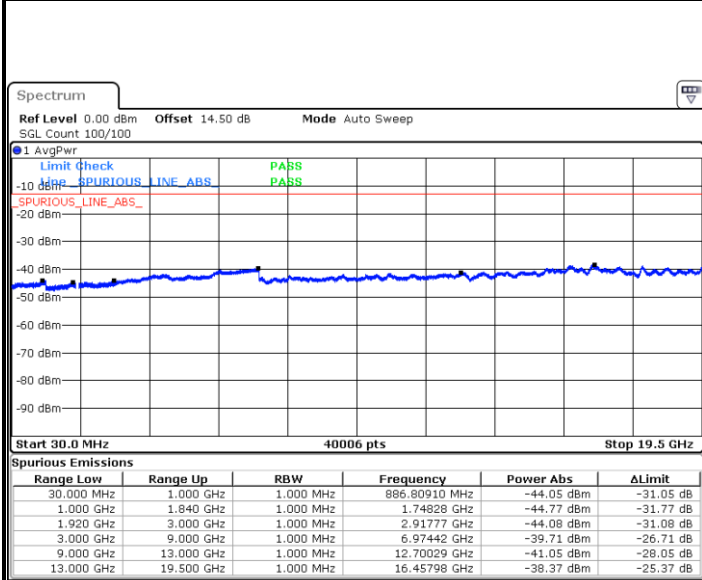

Date: 28 JUN 2018 19:14:20

Date: 28 JUN 2018 19:15:50

LTE Band 13 / 5MHz

LTE Band 13 / 10MHz

Highest Channel / 64QAM

Middle Channel / 64QAM

Date: 28 JUN 2018 19:16:55

Date: 29 JUN 2018 14:17:06

LTE Band 25 / 1.4MHz

Lowest Channel / QPSK

Date: 28 JUN 2018 14:56:55

Lowest Channel / 16QAM

Date: 28 JUN 2018 14:57:48

Middle Channel / QPSK

Date: 28 JUN 2018 14:59:21

Middle Channel / 16QAM

Date: 28 JUN 2018 15:00:14

LTE Band 25 / 1.4MHz

Highest Channel / QPSK

Date: 28 JUN 2018 15:06:18

Highest Channel / 16QAM

Date: 28 JUN 2018 15:07:12

LTE Band 25 / 3MHz

Lowest Channel / QPSK