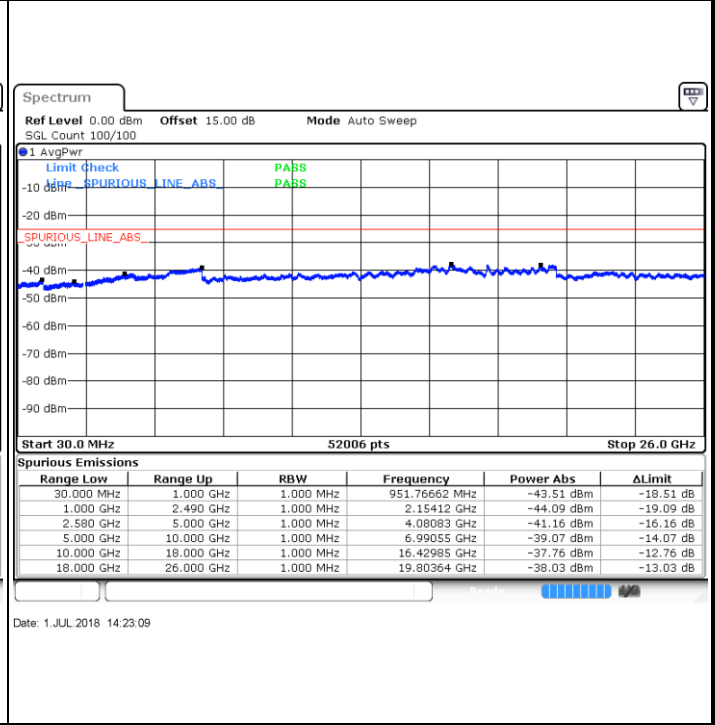

LTE Band 7 / 10MHz

Lowest Channel / 64QAM

Middle Channel / 64QAM

Highest Channel / 64QAM

LTE Band 7 / 15MHz

Lowest Channel / 64QAM

Middle Channel / 64QAM

Date: 1.JUL.2018 14:24:55

Date: 1.JUL.2018 14:26:41

Highest Channel / 64QAM

Date: 1.JUL.2018 14:25:48

LTE Band 7 / 20MHz

Lowest Channel / 64QAM

Middle Channel / 64QAM

Date: 1.JUL.2018 14:27:34

Date: 1.JUL.2018 14:28:27

Highest Channel / 64QAM

Date: 1.JUL.2018 14:29:20

LTE Band 12 / 1.4MHz

Lowest Channel / QPSK

Date: 29 JUN 2018 15:05:42

Lowest Channel / 16QAM

Date: 29 JUN 2018 15:06:36

Middle Channel / QPSK