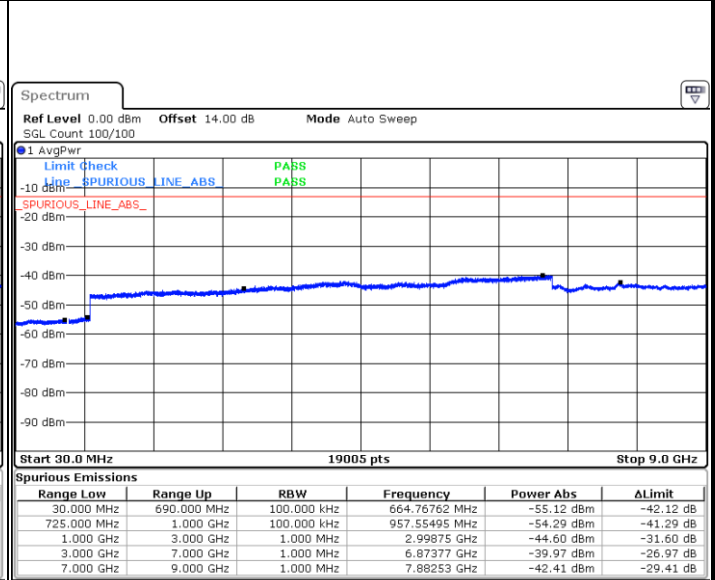

Date: 1.JUL.2018 14:26:41

Highest Channel / 64QAM

Date: 1.JUL.2018 14:25:48

LTE Band 7 / 20MHz

Lowest Channel / 64QAM

Middle Channel / 64QAM

Date: 1.JUL.2018 14:27:34

Date: 1.JUL.2018 14:28:27

Highest Channel / 64QAM

Date: 1.JUL.2018 14:29:20

LTE Band 12 / 1.4MHz

Lowest Channel / QPSK

Date: 29 JUN 2018 15:05:42

Lowest Channel / 16QAM

Date: 29 JUN 2018 15:06:36

Middle Channel / QPSK

Date: 29 JUN 2018 15:08:08

Middle Channel / 16QAM

Date: 29 JUN 2018 15:09:01

LTE Band 12 / 1.4MHz

Highest Channel / QPSK

Date: 29 JUN 2018 15:15:05

Highest Channel / 16QAM

Date: 29 JUN 2018 15:15:58