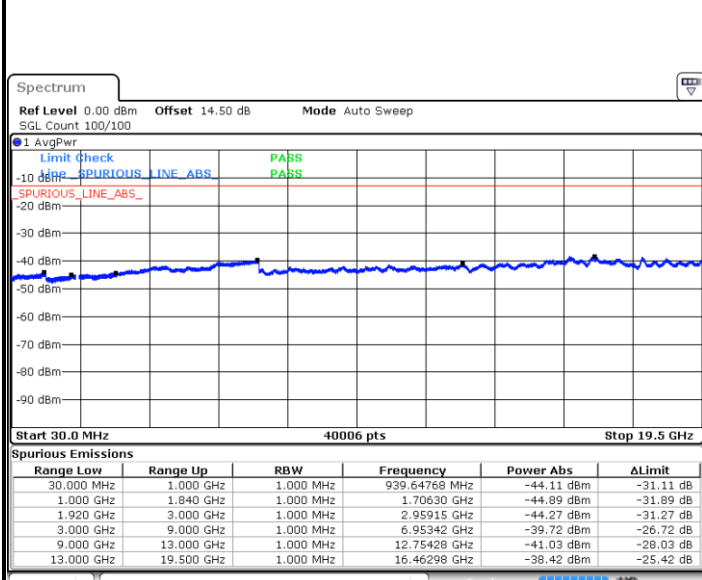

LTE Band 25 / 1.4MHz

Lowest Channel / QPSK

Date: 28 JUN 2018 14:56:55

Lowest Channel / 16QAM

Date: 28 JUN 2018 14:57:48

Middle Channel / QPSK

Date: 28 JUN 2018 14:59:21

Middle Channel / 16QAM

Date: 28 JUN 2018 15:00:14

LTE Band 25 / 1.4MHz

Highest Channel / QPSK

Date: 28 JUN 2018 15:06:18

Highest Channel / 16QAM

Date: 28 JUN 2018 15:07:12

LTE Band 25 / 3MHz

Lowest Channel / QPSK

Date: 28 JUN 2018 15:09:59

Lowest Channel / 16QAM

Date: 28 JUN 2018 15:10:52

LTE Band 25 / 3MHz

Middle Channel / QPSK

Middle Channel / 16QAM

Date: 28 JUN 2018 15:12:24

Date: 28 JUN 2018 15:13:18

Highest Channel / QPSK

Highest Channel / 16QAM

Date: 28 JUN 2018 15:19:22

Date: 28 JUN 2018 15:20:15

LTE Band 25 / 5MHz

Lowest Channel / QPSK

Lowest Channel / 16QAM

Date: 28 JUN 2018 15:21:48