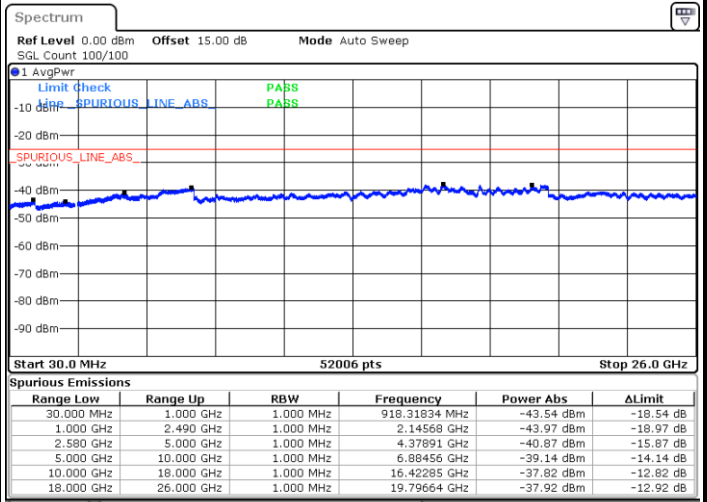

LTE Band 7 / 10MHz

Lowest Channel / 64QAM

Middle Channel / 64QAM

Highest Channel / 64QAM

LTE Band 7 / 15MHz

Lowest Channel / 64QAM

Middle Channel / 64QAM

Date: 1.JUL.2018 14:24:55

Date: 1.JUL.2018 14:26:41

Highest Channel / 64QAM

Date: 1.JUL.2018 14:25:48

LTE Band 7 / 20MHz

Lowest Channel / 64QAM

Middle Channel / 64QAM

Date: 1.JUL.2018 14:27:34

Date: 1.JUL.2018 14:28:27

Highest Channel / 64QAM

Date: 1.JUL.2018 14:29:20

LTE Band 12 / 1.4MHz

Lowest Channel / QPSK

Date: 29 JUN 2018 15:05:42

Lowest Channel / 16QAM

Date: 29 JUN 2018 15:06:36

Middle Channel / QPSK