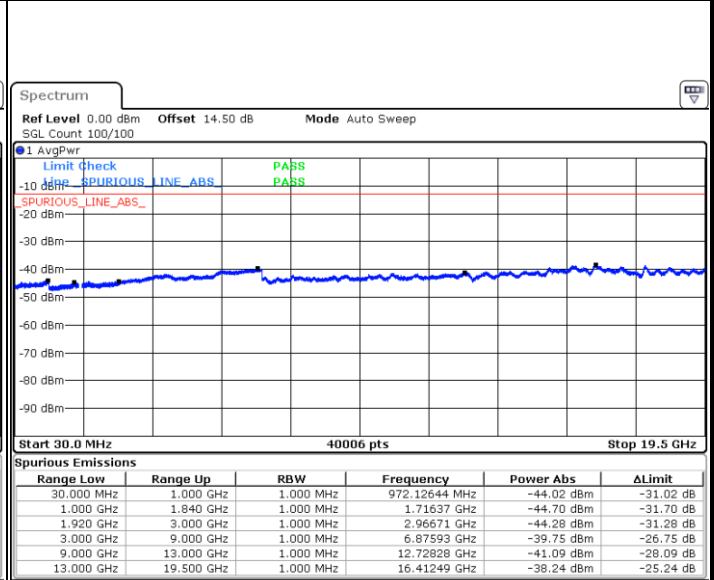

Highest Channel / QPSK

Highest Channel / 16QAM

Date: 28 JUN 2018 15:19:22

Date: 28 JUN 2018 15:20:15

LTE Band 25 / 5MHz

Lowest Channel / QPSK

Lowest Channel / 16QAM

Date: 28 JUN 2018 15:21:48

Date: 28 JUN 2018 15:22:41

Middle Channel / QPSK

Middle Channel / 16QAM

Date: 28 JUN 2018 15:24:14

Date: 28 JUN 2018 15:25:07

LTE Band 25 / 5MHz

Highest Channel / QPSK

Date: 28 JUN 2018 15:31:12

Highest Channel / 16QAM

Date: 28 JUN 2018 15:32:05

LTE Band 25 / 10MHz

Lowest Channel / QPSK

Date: 28 JUN 2018 15:33:37

Lowest Channel / 16QAM

Date: 28 JUN 2018 15:34:31

LTE Band 25 / 10MHz