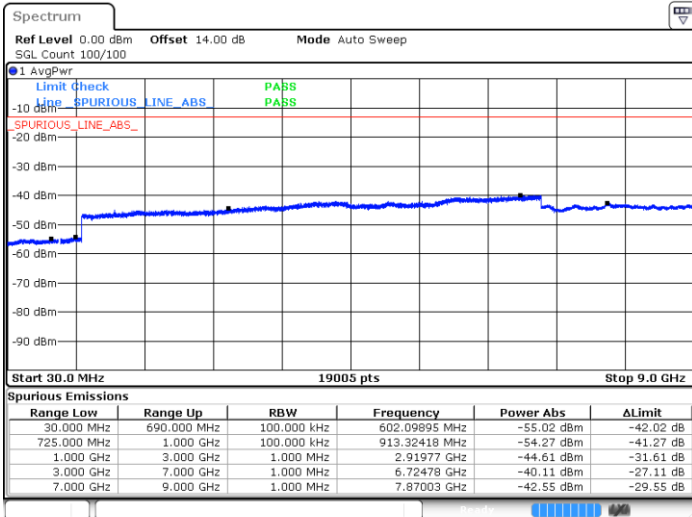

Date: 29 JUN 2018 14:33:02

LTE Band 12 / 3MHz

Lowest Channel / 64QAM

Middle Channel / 64QAM

Date: 29 JUN 2018 14:36:30

Date: 29 JUN 2018 14:37:43

Highest Channel / 64QAM

Date: 29 JUN 2018 14:41:12

LTE Band 12 / 5MHz

Lowest Channel / 64QAM

Middle Channel / 64QAM

Date: 29 JUN 2018 14:44:40

Date: 29 JUN 2018 14:45:53

Highest Channel / 64QAM

Date: 29 JUN 2018 14:49:22

LTE Band 12 / 10MHz

Lowest Channel / 64QAM

Middle Channel / 64QAM

Date: 29 JUN 2018 14:52:00

Date: 29 JUN 2018 14:54:03

Highest Channel / 64QAM

Date: 29 JUN 2018 14:57:32

LTE Band 13 / 5MHz

Lowest Channel / QPSK