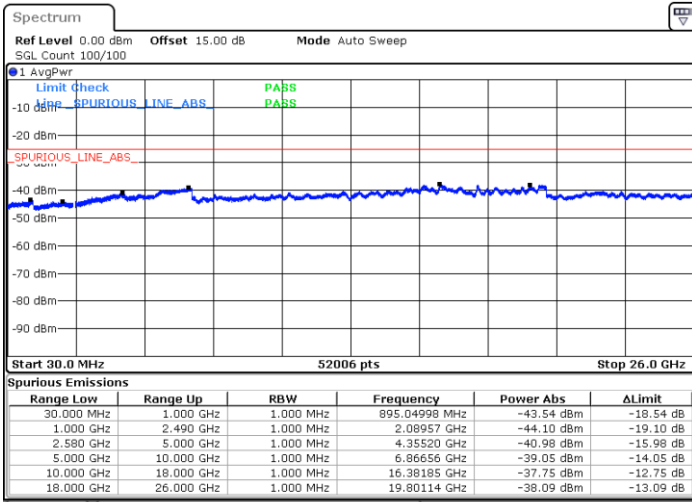

LTE Band 7 / 10MHz

Lowest Channel / 64QAM

Middle Channel / 64QAM

Highest Channel / 64QAM

LTE Band 7 / 15MHz

Lowest Channel / 64QAM

Middle Channel / 64QAM

Date: 1.JUL.2018 14:24:55

Date: 1.JUL.2018 14:26:41

Highest Channel / 64QAM

Date: 1.JUL.2018 14:25:48

LTE Band 7 / 20MHz

Lowest Channel / 64QAM

Middle Channel / 64QAM

Date: 1.JUL.2018 14:27:34

Date: 1.JUL.2018 14:28:27

Highest Channel / 64QAM

Date: 1.JUL.2018 14:29:20

LTE Band 12 / 1.4MHz

Lowest Channel / QPSK

Date: 29 JUN 2018 15:05:42

Lowest Channel / 16QAM

Date: 29 JUN 2018 15:06:36

Middle Channel / QPSK

Date: 29 JUN 2018 15:08:08

Middle Channel / 16QAM

Date: 29 JUN 2018 15:09:01

LTE Band 12 / 1.4MHz

Highest Channel / QPSK

Date: 29 JUN 2018 15:15:05

Highest Channel / 16QAM

Date: 29 JUN 2018 15:15:58