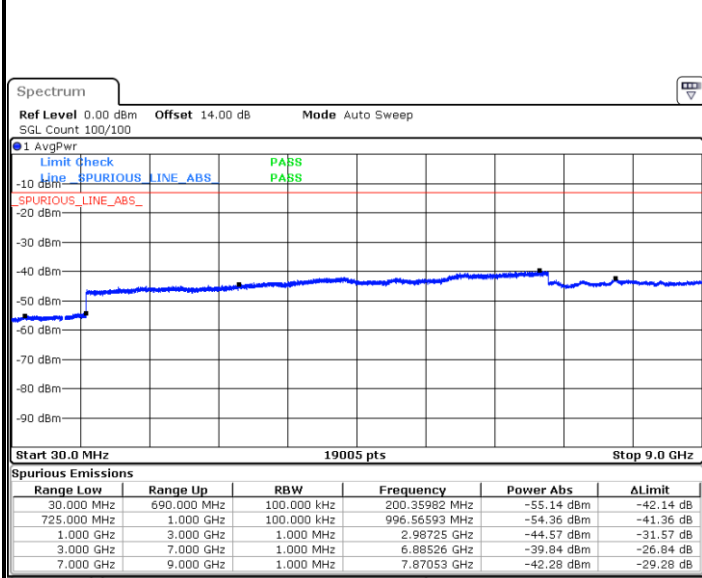

Date: 1.JUL.2018 14:26:41

Highest Channel / 64QAM

Date: 1.JUL.2018 14:25:48

LTE Band 7 / 20MHz

Lowest Channel / 64QAM

Middle Channel / 64QAM

Date: 1.JUL.2018 14:27:34

Date: 1.JUL.2018 14:28:27

Highest Channel / 64QAM

Date: 1.JUL.2018 14:29:20

LTE Band 12 / 1.4MHz

Lowest Channel / QPSK

Date: 29 JUN 2018 15:05:42

Lowest Channel / 16QAM

Date: 29 JUN 2018 15:06:36

Middle Channel / QPSK

Date: 29 JUN 2018 15:08:08

Middle Channel / 16QAM

Date: 29 JUN 2018 15:09:01

LTE Band 12 / 1.4MHz

Highest Channel / QPSK

Date: 29 JUN 2018 15:15:05

Highest Channel / 16QAM

Date: 29 JUN 2018 15:15:58

LTE Band 12 / 3MHz

Lowest Channel / QPSK

Date: 29 JUN 2018 15:22:03

Lowest Channel / 16QAM

Date: 29 JUN 2018 15:22:56

LTE Band 12 / 3MHz

Middle Channel / QPSK

Middle Channel / 16QAM