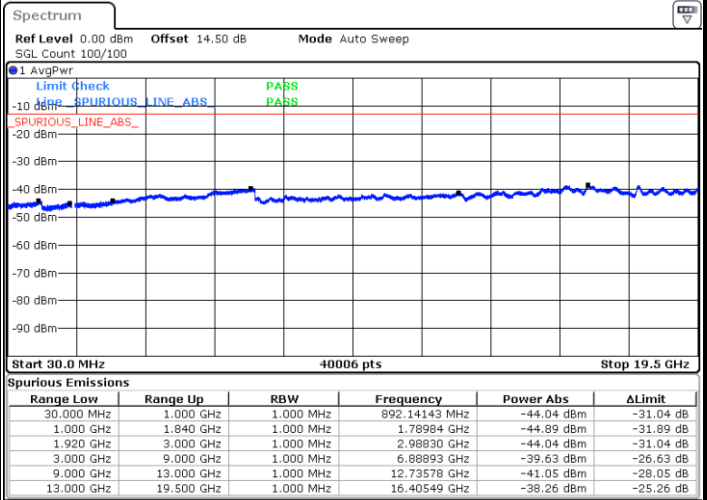

Date: 28 JUN 2018 15:09:59

Lowest Channel / 16QAM

Date: 28 JUN 2018 15:10:52

LTE Band 25 / 3MHz

Middle Channel / QPSK

Middle Channel / 16QAM

Date: 28 JUN 2018 15:12:24

Date: 28 JUN 2018 15:13:18

Highest Channel / QPSK

Highest Channel / 16QAM

Date: 28 JUN 2018 15:19:22

Date: 28 JUN 2018 15:20:15

LTE Band 25 / 5MHz

Lowest Channel / QPSK

Lowest Channel / 16QAM

Date: 28 JUN 2018 15:21:48

Date: 28 JUN 2018 15:22:41

Middle Channel / QPSK

Middle Channel / 16QAM

Date: 28 JUN 2018 15:24:14

Date: 28 JUN 2018 15:25:07

LTE Band 25 / 5MHz

Highest Channel / QPSK

Date: 28 JUN 2018 15:31:12

Highest Channel / 16QAM

Date: 28 JUN 2018 15:32:05

LTE Band 25 / 10MHz

Lowest Channel / QPSK

Date: 28 JUN 2018 15:33:37

Lowest Channel / 16QAM

Date: 28 JUN 2018 15:34:31

LTE Band 25 / 10MHz