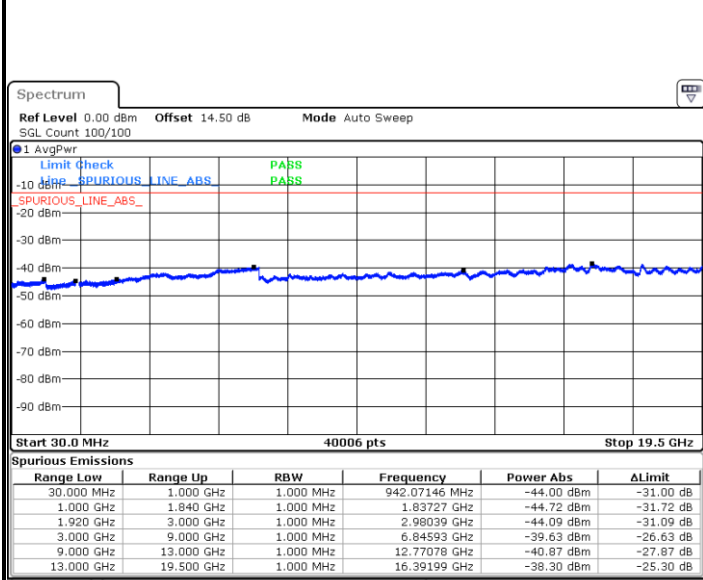

Highest Channel / QPSK

Highest Channel / 16QAM

Date: 28 JUN 2018 15:19:22

Date: 28 JUN 2018 15:20:15

LTE Band 25 / 5MHz

Lowest Channel / QPSK

Lowest Channel / 16QAM

Date: 28 JUN 2018 15:21:48

Date: 28 JUN 2018 15:22:41

Middle Channel / QPSK

Middle Channel / 16QAM

Date: 28 JUN 2018 15:24:14

Date: 28 JUN 2018 15:25:07

LTE Band 25 / 5MHz

Highest Channel / QPSK

Date: 28 JUN 2018 15:31:12

Highest Channel / 16QAM

Date: 28 JUN 2018 15:32:05

LTE Band 25 / 10MHz

Lowest Channel / QPSK

Date: 28 JUN 2018 15:33:37

Lowest Channel / 16QAM

Date: 28 JUN 2018 15:34:31

LTE Band 25 / 10MHz