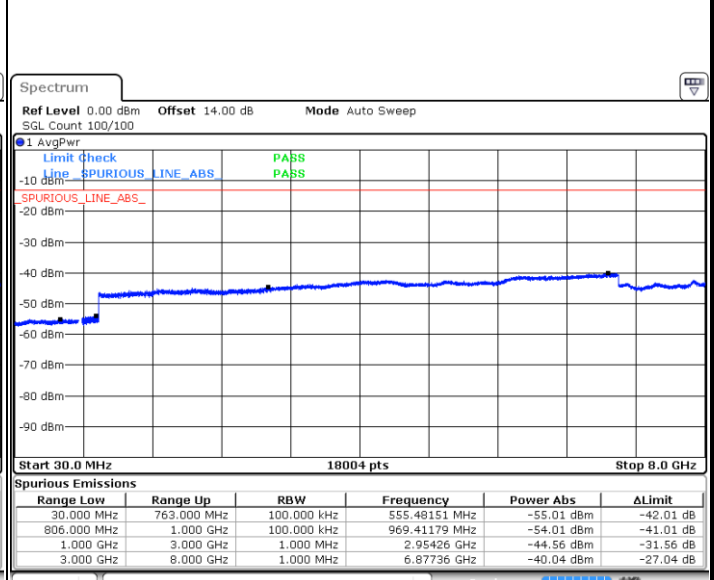

Lowest Channel / 64QAM

Middle Channel / 64QAM

Date: 29 JUN 2018 14:52:00

Date: 29 JUN 2018 14:54:03

Highest Channel / 64QAM

Date: 29 JUN 2018 14:57:32

LTE Band 13 / 5MHz

Lowest Channel / QPSK

Lowest Channel / 16QAM

Middle Channel / QPSK

Middle Channel / 16QAM

LTE Band 13 / 5MHz

Highest Channel / QPSK

Date: 28 JUN 2018 18:21:05

Highest Channel / 16QAM

Date: 28 JUN 2018 18:21:58

LTE Band 13 / 10MHz

Middle Channel / QPSK

Date: 28 JUN 2018 18:33:18

Middle Channel / 16QAM

Date: 28 JUN 2018 18:34:11

LTE Band 13 / 5MHz

Lowest Channel / 64QAM

Middle Channel / 64QAM

Date: 28 JUN 2018 19:14:20

Date: 28 JUN 2018 19:15:50

LTE Band 13 / 5MHz

LTE Band 13 / 10MHz

Highest Channel / 64QAM

Middle Channel / 64QAM

Date: 28 JUN 2018 19:16:55

Date: 29 JUN 2018 14:17:06