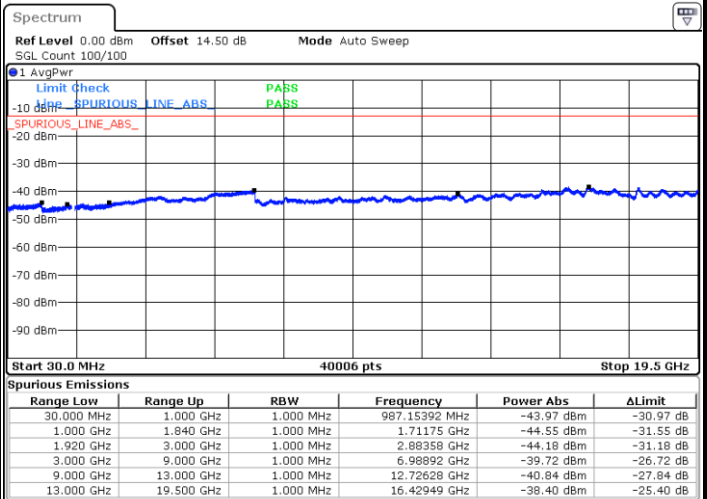

Date: 28 JUN 2018 15:09:59

Lowest Channel / 16QAM

Date: 28 JUN 2018 15:10:52

LTE Band 25 / 3MHz

Middle Channel / QPSK

Middle Channel / 16QAM

Date: 28 JUN 2018 15:12:24

Date: 28 JUN 2018 15:13:18

Highest Channel / QPSK

Highest Channel / 16QAM

Date: 28 JUN 2018 15:19:22

Date: 28 JUN 2018 15:20:15

LTE Band 25 / 5MHz

Lowest Channel / QPSK

Lowest Channel / 16QAM

Date: 28 JUN 2018 15:21:48

Date: 28 JUN 2018 15:22:41

Middle Channel / QPSK

Middle Channel / 16QAM

Date: 28 JUN 2018 15:24:14

Date: 28 JUN 2018 15:25:07

LTE Band 25 / 5MHz

Highest Channel / QPSK

Date: 28 JUN 2018 15:31:12

Highest Channel / 16QAM

Date: 28 JUN 2018 15:32:05

LTE Band 25 / 10MHz

Lowest Channel / QPSK

Date: 28 JUN 2018 15:33:37

Lowest Channel / 16QAM

Date: 28 JUN 2018 15:34:31

LTE Band 25 / 10MHz