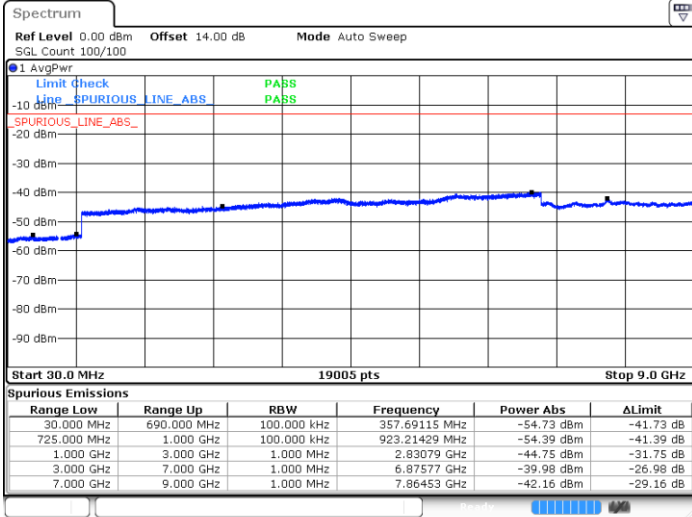

Highest Channel / 16QAM

Date: 29 JUN 2018 16:04:58

LTE Band 12 / 1.4MHz

Lowest Channel / 64QAM

Middle Channel / 64QAM

Date: 29 JUN 2018 14:28:20

Date: 29 JUN 2018 14:29:33

Highest Channel / 64QAM

Date: 29 JUN 2018 14:33:02

LTE Band 12 / 3MHz

Lowest Channel / 64QAM

Middle Channel / 64QAM

Date: 29 JUN 2018 14:36:30

Date: 29 JUN 2018 14:37:43

Highest Channel / 64QAM

Date: 29 JUN 2018 14:41:12

LTE Band 12 / 5MHz

Lowest Channel / 64QAM

Middle Channel / 64QAM

Date: 29 JUN 2018 14:44:40

Date: 29 JUN 2018 14:45:53

Highest Channel / 64QAM

Date: 29 JUN 2018 14:49:22

LTE Band 12 / 10MHz

Lowest Channel / 64QAM

Middle Channel / 64QAM

Date: 29 JUN 2018 14:52:00

Date: 29 JUN 2018 14:54:03

Highest Channel / 64QAM

Date: 29 JUN 2018 14:57:32

LTE Band 13 / 5MHz

Lowest Channel / QPSK