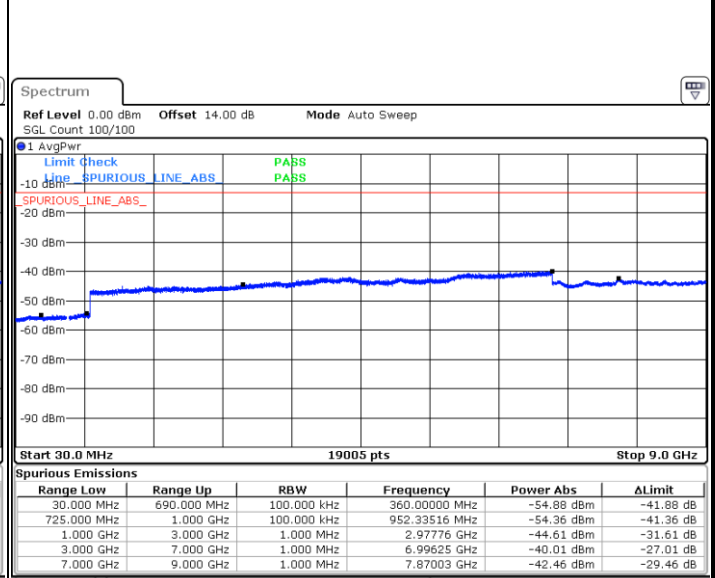

Date: 1.JUL.2018 14:26:41

Highest Channel / 64QAM

Date: 1.JUL.2018 14:25:48

LTE Band 7 / 20MHz

Lowest Channel / 64QAM

Middle Channel / 64QAM

Date: 1.JUL.2018 14:27:34

Date: 1.JUL.2018 14:28:27

Highest Channel / 64QAM

Date: 1.JUL.2018 14:29:20

LTE Band 12 / 1.4MHz

Lowest Channel / QPSK

Date: 29 JUN 2018 15:05:42

Lowest Channel / 16QAM

Date: 29 JUN 2018 15:06:36

Middle Channel / QPSK

Date: 29 JUN 2018 15:08:08

Middle Channel / 16QAM

Date: 29 JUN 2018 15:09:01

LTE Band 12 / 1.4MHz

Highest Channel / QPSK

Date: 29 JUN 2018 15:15:05

Highest Channel / 16QAM

Date: 29 JUN 2018 15:15:58