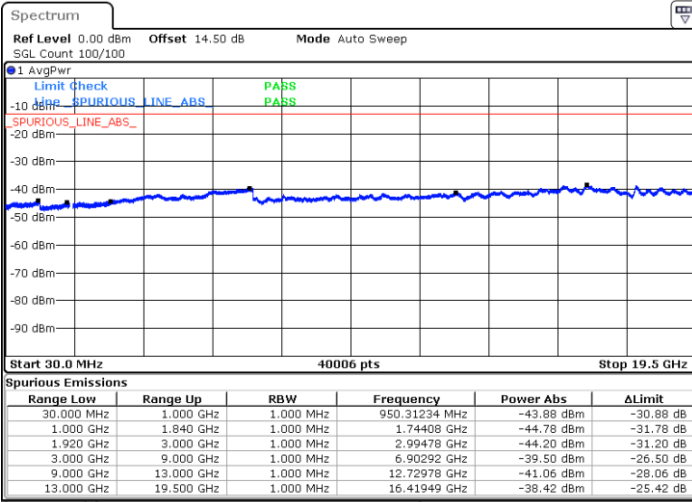

Date: 28 JUN 2018 15:00:14

LTE Band 25 / 1.4MHz

Highest Channel / QPSK

Date: 28 JUN 2018 15:06:18

Highest Channel / 16QAM

Date: 28 JUN 2018 15:07:12

LTE Band 25 / 3MHz

Lowest Channel / QPSK

Date: 28 JUN 2018 15:09:59

Lowest Channel / 16QAM

Date: 28 JUN 2018 15:10:52

LTE Band 25 / 3MHz

Middle Channel / QPSK

Middle Channel / 16QAM

Date: 28 JUN 2018 15:12:24

Date: 28 JUN 2018 15:13:18

Highest Channel / QPSK

Highest Channel / 16QAM

Date: 28 JUN 2018 15:19:22

Date: 28 JUN 2018 15:20:15

LTE Band 25 / 5MHz

Lowest Channel / QPSK

Lowest Channel / 16QAM

Date: 28 JUN 2018 15:21:48