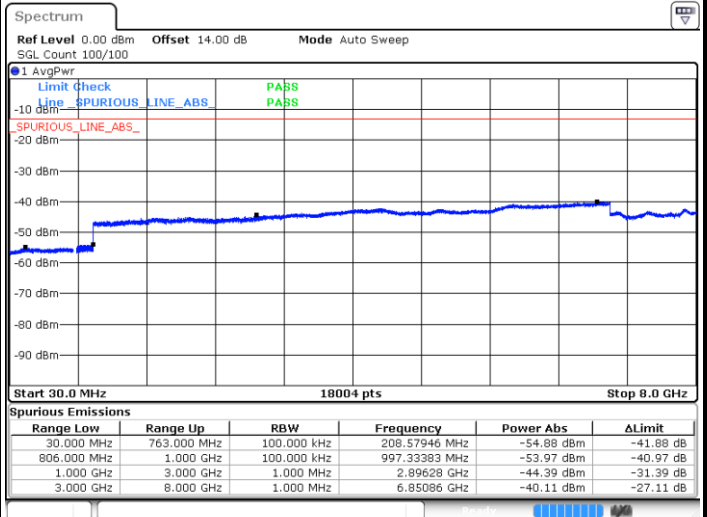

LTE Band 13 / 10MHz

Middle Channel / QPSK

Date: 28 JUN 2018 18:33:18

Middle Channel / 16QAM

Date: 28 JUN 2018 18:34:11

LTE Band 13 / 5MHz

Lowest Channel / 64QAM

Middle Channel / 64QAM

Date: 28 JUN 2018 19:14:20

Date: 28 JUN 2018 19:15:50

LTE Band 13 / 5MHz

LTE Band 13 / 10MHz

Highest Channel / 64QAM

Middle Channel / 64QAM

Date: 28 JUN 2018 19:16:55

Date: 29 JUN 2018 14:17:06

LTE Band 25 / 1.4MHz

Lowest Channel / QPSK

Date: 28 JUN 2018 14:56:55

Lowest Channel / 16QAM

Date: 28 JUN 2018 14:57:48

Middle Channel / QPSK

Date: 28 JUN 2018 14:59:21

Middle Channel / 16QAM

Date: 28 JUN 2018 15:00:14

LTE Band 25 / 1.4MHz

Highest Channel / QPSK

Date: 28 JUN 2018 15:06:18

Highest Channel / 16QAM

Date: 28 JUN 2018 15:07:12

LTE Band 25 / 3MHz

Lowest Channel / QPSK