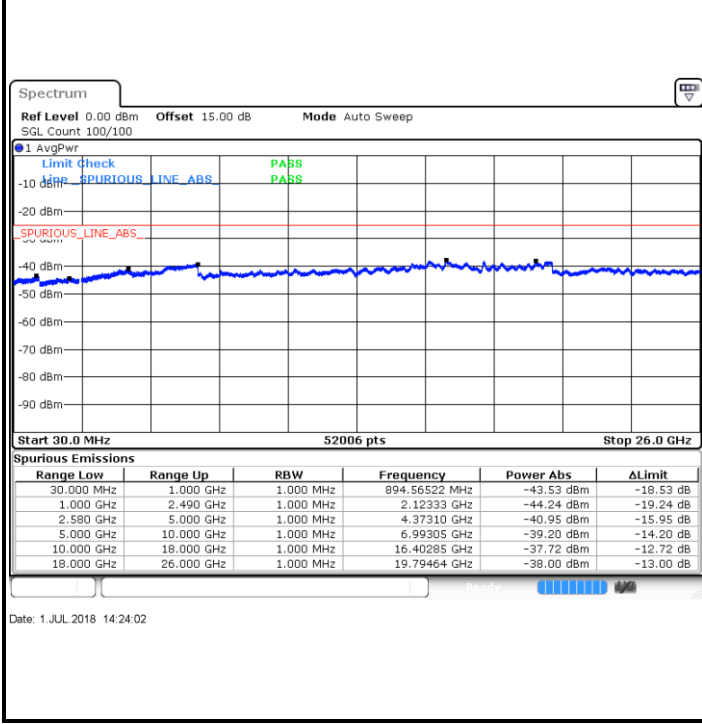

LTE Band 7 / 10MHz

Lowest Channel / 64QAM

Middle Channel / 64QAM

Highest Channel / 64QAM

LTE Band 7 / 15MHz

Lowest Channel / 64QAM

Middle Channel / 64QAM

Date: 1.JUL.2018 14:24:55

Date: 1.JUL.2018 14:26:41

Highest Channel / 64QAM

Date: 1.JUL.2018 14:25:48

LTE Band 7 / 20MHz

Lowest Channel / 64QAM

Middle Channel / 64QAM

Date: 1.JUL.2018 14:27:34

Date: 1.JUL.2018 14:28:27

Highest Channel / 64QAM

Date: 1.JUL.2018 14:29:20

LTE Band 12 / 1.4MHz

Lowest Channel / QPSK

Date: 29 JUN 2018 15:05:42

Lowest Channel / 16QAM

Date: 29 JUN 2018 15:06:36

Middle Channel / QPSK