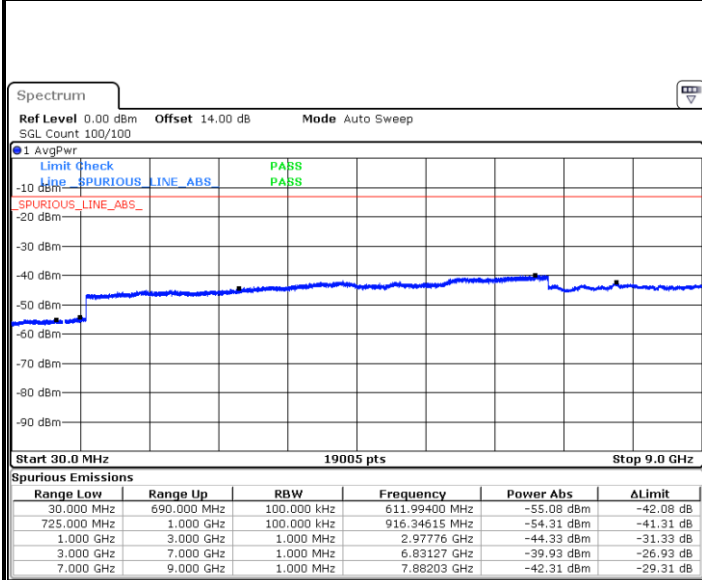

Date: 1.JUL.2018 14:26:41

Highest Channel / 64QAM

Date: 1.JUL.2018 14:25:48

LTE Band 7 / 20MHz

Lowest Channel / 64QAM

Middle Channel / 64QAM

Date: 1.JUL.2018 14:27:34

Date: 1.JUL.2018 14:28:27

Highest Channel / 64QAM

Date: 1.JUL.2018 14:29:20

LTE Band 12 / 1.4MHz

Lowest Channel / QPSK

Date: 29 JUN 2018 15:05:42

Lowest Channel / 16QAM

Date: 29 JUN 2018 15:06:36

Middle Channel / QPSK

Date: 29 JUN 2018 15:08:08

Middle Channel / 16QAM

Date: 29 JUN 2018 15:09:01

LTE Band 12 / 1.4MHz

Highest Channel / QPSK

Date: 29 JUN 2018 15:15:05

Highest Channel / 16QAM

Date: 29 JUN 2018 15:15:58