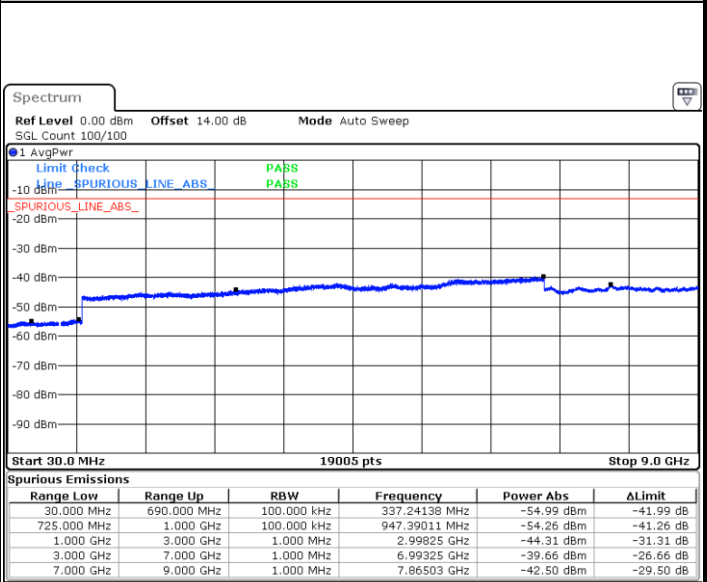

Highest Channel / QPSK

Date: 29 JUN 2018 15:47:45

Highest Channel / 16QAM

Date: 29 JUN 2018 15:48:38

LTE Band 12 / 10MHz

Lowest Channel / QPSK

Date: 29 JUN 2018 15:54:43

Lowest Channel / 16QAM

Date: 29 JUN 2018 15:55:36

LTE Band 12 / 10MHz

Middle Channel / QPSK

Date: 29 JUN 2018 15:57:08

Middle Channel / 16QAM

Date: 29 JUN 2018 15:58:01

Highest Channel / QPSK

Date: 29 JUN 2018 16:04:05

Highest Channel / 16QAM

Date: 29 JUN 2018 16:04:58

LTE Band 12 / 1.4MHz

Lowest Channel / 64QAM

Middle Channel / 64QAM

Date: 29 JUN 2018 14:28:20

Date: 29 JUN 2018 14:29:33

Highest Channel / 64QAM