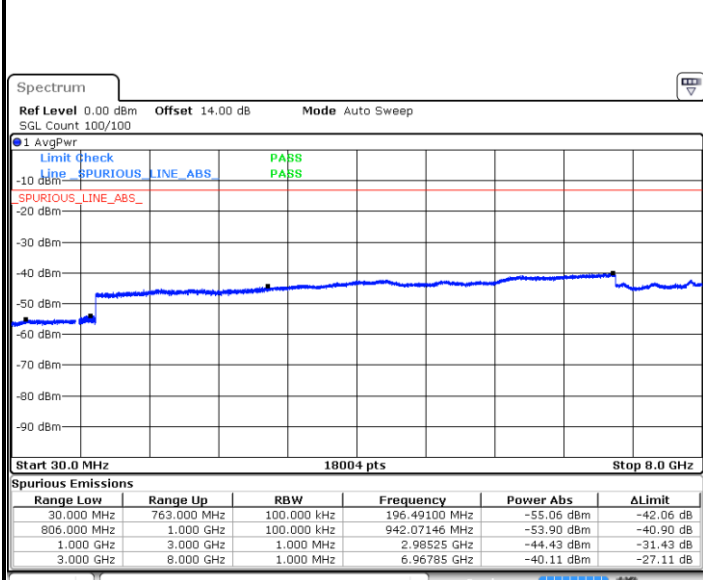

Lowest Channel / 64QAM

Middle Channel / 64QAM

Date: 29 JUN 2018 14:52:00

Date: 29 JUN 2018 14:54:03

Highest Channel / 64QAM

Date: 29 JUN 2018 14:57:32

LTE Band 13 / 5MHz

Lowest Channel / QPSK

Lowest Channel / 16QAM

Middle Channel / QPSK

Middle Channel / 16QAM

LTE Band 13 / 5MHz

Highest Channel / QPSK

Date: 28 JUN 2018 18:21:05

Highest Channel / 16QAM

Date: 28 JUN 2018 18:21:58

LTE Band 13 / 10MHz

Middle Channel / QPSK

Date: 28 JUN 2018 18:33:18

Middle Channel / 16QAM

Date: 28 JUN 2018 18:34:11

LTE Band 13 / 5MHz

Lowest Channel / 64QAM

Middle Channel / 64QAM

Date: 28 JUN 2018 19:14:20

Date: 28 JUN 2018 19:15:50

LTE Band 13 / 5MHz

LTE Band 13 / 10MHz

Highest Channel / 64QAM

Middle Channel / 64QAM

Date: 28 JUN 2018 19:16:55

Date: 29 JUN 2018 14:17:06