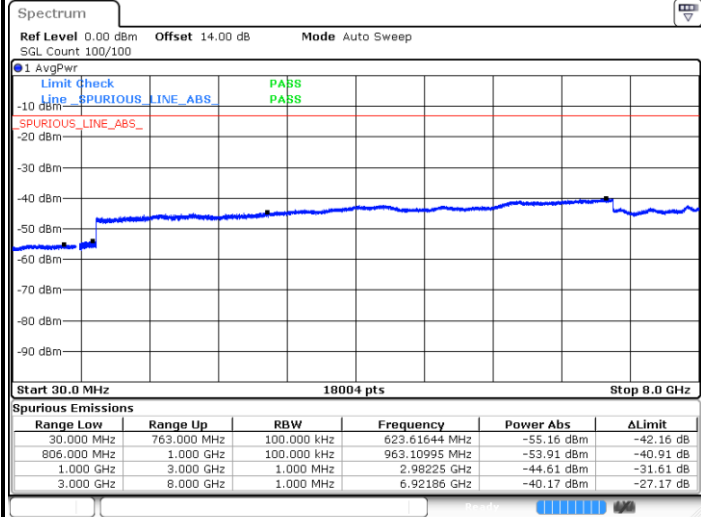

Lowest Channel / 16QAM

Middle Channel / QPSK

Middle Channel / 16QAM

LTE Band 13 / 5MHz

Highest Channel / QPSK

Date: 28 JUN 2018 18:21:05

Highest Channel / 16QAM

Date: 28 JUN 2018 18:21:58

LTE Band 13 / 10MHz

Middle Channel / QPSK

Date: 28 JUN 2018 18:33:18

Middle Channel / 16QAM

Date: 28 JUN 2018 18:34:11

LTE Band 13 / 5MHz

Lowest Channel / 64QAM

Middle Channel / 64QAM

Date: 28 JUN 2018 19:14:20

Date: 28 JUN 2018 19:15:50

LTE Band 13 / 5MHz

LTE Band 13 / 10MHz

Highest Channel / 64QAM

Middle Channel / 64QAM

Date: 28 JUN 2018 19:16:55

Date: 29 JUN 2018 14:17:06