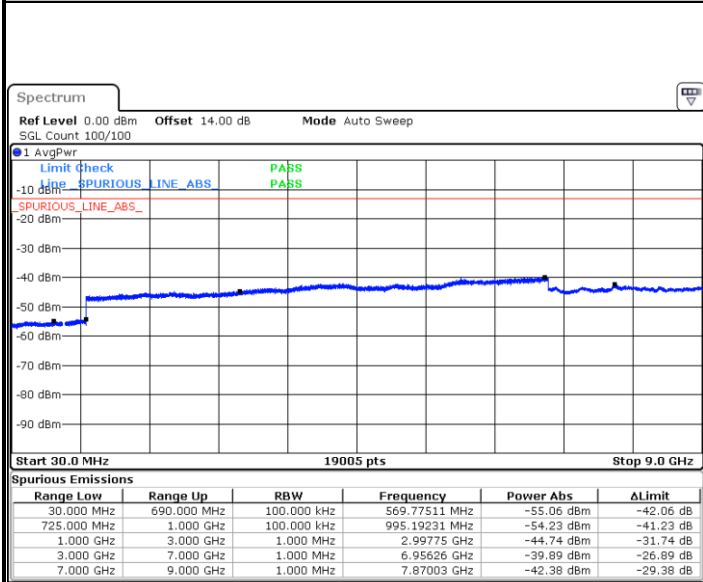

LTE Band 12 / 3MHz

Lowest Channel / QPSK

Date: 29 JUN 2018 15:22:03

Lowest Channel / 16QAM

Date: 29 JUN 2018 15:22:56

LTE Band 12 / 3MHz

Middle Channel / QPSK

Middle Channel / 16QAM

Date: 29 JUN 2018 15:24:28

Date: 29 JUN 2018 15:25:21

Highest Channel / QPSK

Highest Channel / 16QAM

Date: 29 JUN 2018 15:31:25

Date: 29 JUN 2018 15:32:19

LTE Band 12 / 5MHz

Lowest Channel / QPSK

Date: 29 JUN 2018 15:38:23

Lowest Channel / 16QAM

Date: 29 JUN 2018 15:39:16

Middle Channel / QPSK

Date: 29 JUN 2018 15:40:48

Middle Channel / 16QAM

Date: 29 JUN 2018 15:41:41

LTE Band 12 / 5MHz

Highest Channel / QPSK

Date: 29 JUN 2018 15:47:45

Highest Channel / 16QAM

Date: 29 JUN 2018 15:48:38

LTE Band 12 / 10MHz

Lowest Channel / QPSK

Date: 29 JUN 2018 15:54:43

Lowest Channel / 16QAM