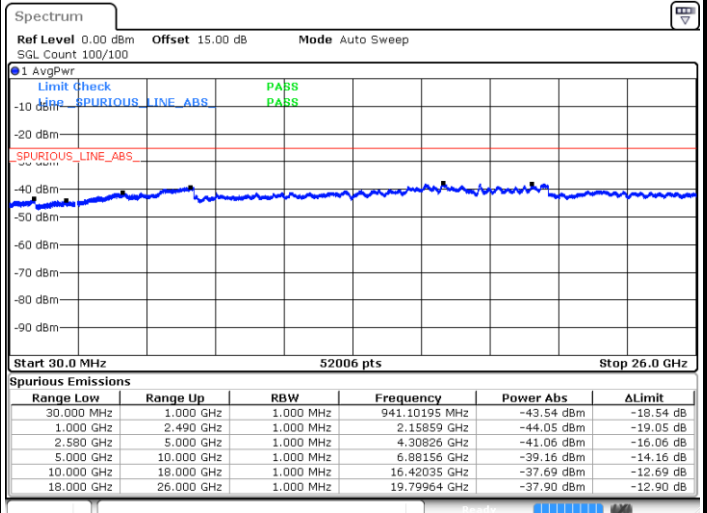

LTE Band 7 / 10MHz

Lowest Channel / 64QAM

Middle Channel / 64QAM

Highest Channel / 64QAM

LTE Band 7 / 15MHz

Lowest Channel / 64QAM

Middle Channel / 64QAM

Date: 1.JUL.2018 14:24:55

Date: 1.JUL.2018 14:26:41

Highest Channel / 64QAM

Date: 1.JUL.2018 14:25:48

LTE Band 7 / 20MHz

Lowest Channel / 64QAM

Middle Channel / 64QAM

Date: 1.JUL.2018 14:27:34

Date: 1.JUL.2018 14:28:27