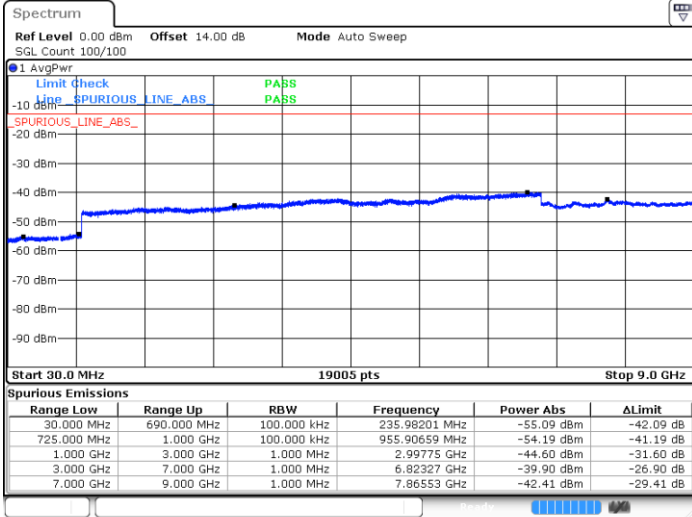

Date: 29 JUN 2018 15:55:36

LTE Band 12 / 10MHz

Middle Channel / QPSK

Date: 29 JUN 2018 15:57:08

Middle Channel / 16QAM

Date: 29 JUN 2018 15:58:01

Highest Channel / QPSK

Date: 29 JUN 2018 16:04:05

Highest Channel / 16QAM

Date: 29 JUN 2018 16:04:58

LTE Band 12 / 1.4MHz

Lowest Channel / 64QAM

Middle Channel / 64QAM

Date: 29 JUN 2018 14:28:20

Date: 29 JUN 2018 14:29:33

Highest Channel / 64QAM

Date: 29 JUN 2018 14:33:02

LTE Band 12 / 3MHz

Lowest Channel / 64QAM

Middle Channel / 64QAM

Date: 29 JUN 2018 14:36:30

Date: 29 JUN 2018 14:37:43

Highest Channel / 64QAM

Date: 29 JUN 2018 14:41:12