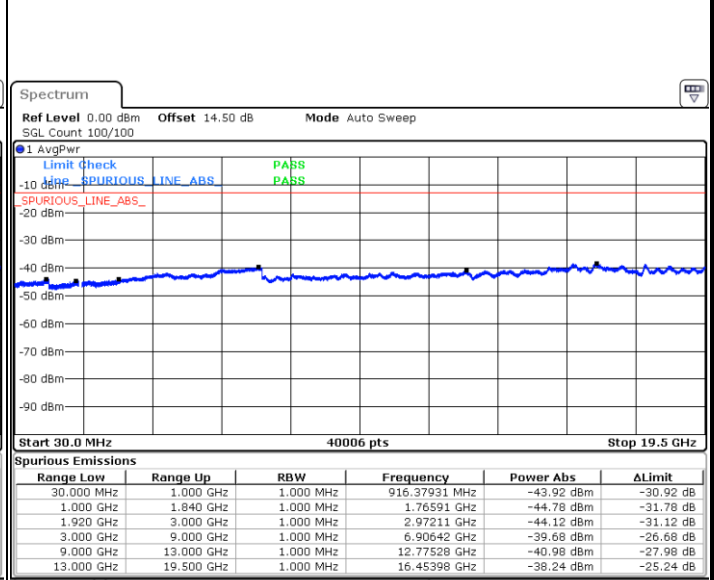

Date: 28 JUN 2018 15:22:41

Middle Channel / QPSK

Middle Channel / 16QAM

Date: 28 JUN 2018 15:24:14

Date: 28 JUN 2018 15:25:07

LTE Band 25 / 5MHz

Highest Channel / QPSK

Date: 28 JUN 2018 15:31:12

Highest Channel / 16QAM

Date: 28 JUN 2018 15:32:05

LTE Band 25 / 10MHz

Lowest Channel / QPSK

Date: 28 JUN 2018 15:33:37

Lowest Channel / 16QAM

Date: 28 JUN 2018 15:34:31

LTE Band 25 / 10MHz

Middle Channel / QPSK

Middle Channel / 16QAM

Date: 28 JUN 2018 15:36:03

Date: 28 JUN 2018 15:36:56

Highest Channel / QPSK

Highest Channel / 16QAM

Date: 28 JUN 2018 15:43:01

Date: 28 JUN 2018 15:43:54