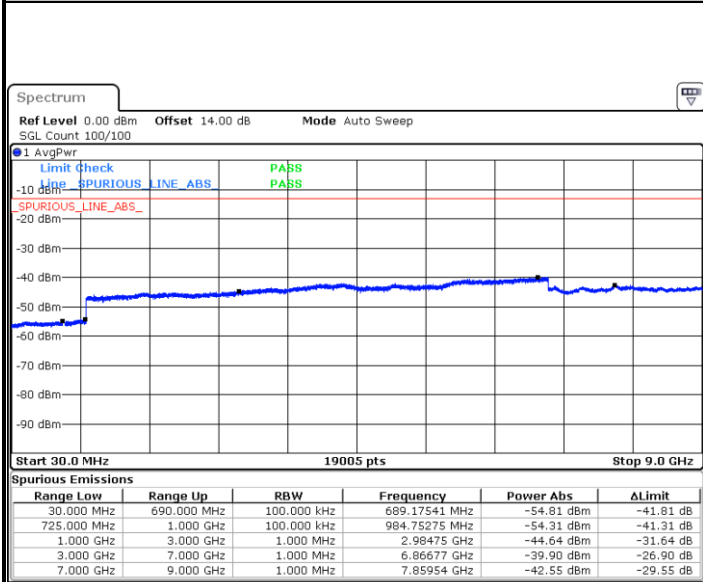

Date: 29 JUN 2018 15:38:23

Lowest Channel / 16QAM

Date: 29 JUN 2018 15:39:16

Middle Channel / QPSK

Date: 29 JUN 2018 15:40:48

Middle Channel / 16QAM

Date: 29 JUN 2018 15:41:41

LTE Band 12 / 5MHz

Highest Channel / QPSK

Date: 29 JUN 2018 15:47:45

Highest Channel / 16QAM

Date: 29 JUN 2018 15:48:38

LTE Band 12 / 10MHz

Lowest Channel / QPSK

Date: 29 JUN 2018 15:54:43

Lowest Channel / 16QAM

Date: 29 JUN 2018 15:55:36

LTE Band 12 / 10MHz

Middle Channel / QPSK

Date: 29 JUN 2018 15:57:08

Middle Channel / 16QAM

Date: 29 JUN 2018 15:58:01

Highest Channel / QPSK

Date: 29 JUN 2018 16:04:05

Highest Channel / 16QAM

Date: 29 JUN 2018 16:04:58

LTE Band 12 / 1.4MHz

Lowest Channel / 64QAM

Middle Channel / 64QAM

Date: 29 JUN 2018 14:28:20

Date: 29 JUN 2018 14:29:33

Highest Channel / 64QAM