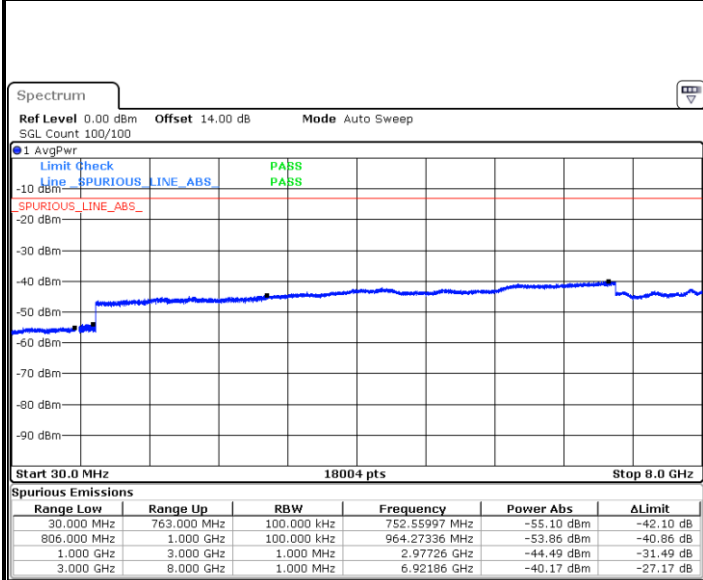

Lowest Channel / 64QAM

Middle Channel / 64QAM

Date: 29 JUN 2018 14:52:00

Date: 29 JUN 2018 14:54:03

Highest Channel / 64QAM

Date: 29 JUN 2018 14:57:32

LTE Band 13 / 5MHz

Lowest Channel / QPSK

Lowest Channel / 16QAM

Middle Channel / QPSK

Middle Channel / 16QAM

LTE Band 13 / 5MHz

Highest Channel / QPSK

Date: 28 JUN 2018 18:21:05

Highest Channel / 16QAM

Date: 28 JUN 2018 18:21:58

LTE Band 13 / 10MHz

Middle Channel / QPSK

Date: 28 JUN 2018 18:33:18

Middle Channel / 16QAM

Date: 28 JUN 2018 18:34:11

LTE Band 13 / 5MHz

Lowest Channel / 64QAM

Middle Channel / 64QAM

Date: 28 JUN 2018 19:14:20

Date: 28 JUN 2018 19:15:50

LTE Band 13 / 5MHz

LTE Band 13 / 10MHz

Highest Channel / 64QAM

Middle Channel / 64QAM

Date: 28 JUN 2018 19:16:55

Date: 29 JUN 2018 14:17:06