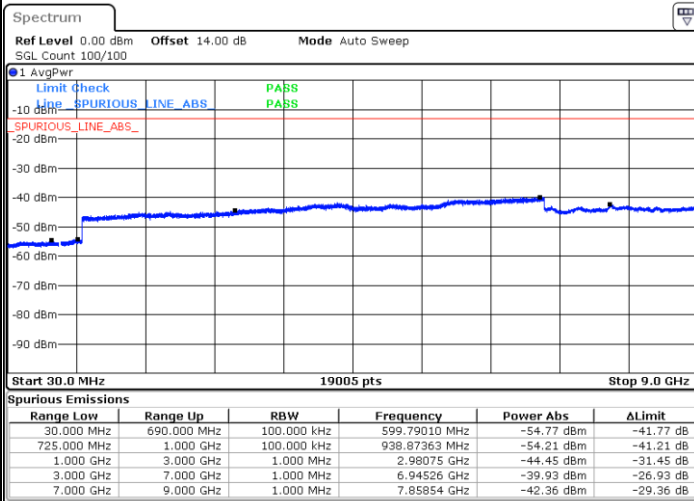

Date: 29 JUN 2018 15:08:08

Middle Channel / 16QAM

Date: 29 JUN 2018 15:09:01

LTE Band 12 / 1.4MHz

Highest Channel / QPSK

Date: 29 JUN 2018 15:15:05

Highest Channel / 16QAM

Date: 29 JUN 2018 15:15:58

LTE Band 12 / 3MHz

Lowest Channel / QPSK

Date: 29 JUN 2018 15:22:03

Lowest Channel / 16QAM

Date: 29 JUN 2018 15:22:56

LTE Band 12 / 3MHz

Middle Channel / QPSK

Middle Channel / 16QAM

Date: 29 JUN 2018 15:24:28

Date: 29 JUN 2018 15:25:21

Highest Channel / QPSK

Highest Channel / 16QAM

Date: 29 JUN 2018 15:31:25

Date: 29 JUN 2018 15:32:19

LTE Band 12 / 5MHz

Lowest Channel / QPSK