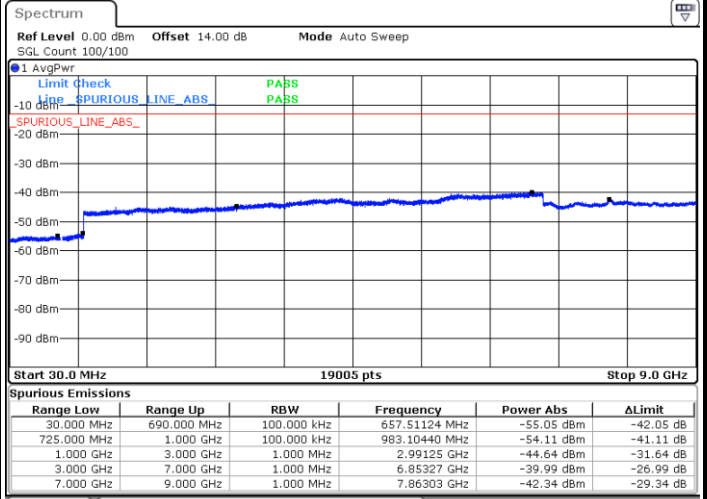

Highest Channel / 16QAM

Date: 29 JUN 2018 16:04:58

LTE Band 12 / 1.4MHz

Lowest Channel / 64QAM

Middle Channel / 64QAM

Date: 29 JUN 2018 14:28:20

Date: 29 JUN 2018 14:29:33

Highest Channel / 64QAM

Date: 29 JUN 2018 14:33:02

LTE Band 12 / 3MHz

Lowest Channel / 64QAM

Middle Channel / 64QAM

Date: 29 JUN 2018 14:36:30

Date: 29 JUN 2018 14:37:43

Highest Channel / 64QAM

Date: 29 JUN 2018 14:41:12

LTE Band 12 / 5MHz

Lowest Channel / 64QAM

Middle Channel / 64QAM

Date: 29 JUN 2018 14:44:40

Date: 29 JUN 2018 14:45:53

Highest Channel / 64QAM

Date: 29 JUN 2018 14:49:22

LTE Band 12 / 10MHz

Lowest Channel / 64QAM

Middle Channel / 64QAM

Date: 29 JUN 2018 14:52:00

Date: 29 JUN 2018 14:54:03

Highest Channel / 64QAM

Date: 29 JUN 2018 14:57:32

LTE Band 13 / 5MHz

Lowest Channel / QPSK