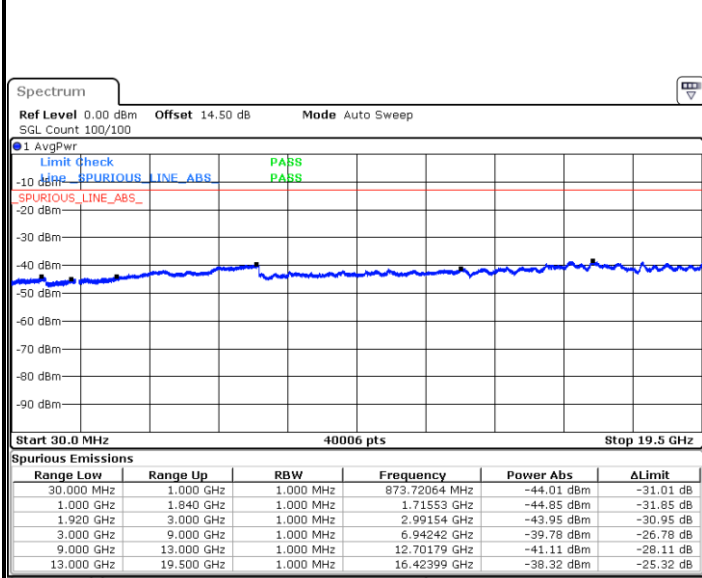

Date: 28 JUN 2018 19:14:20

Date: 28 JUN 2018 19:15:50

LTE Band 13 / 5MHz

LTE Band 13 / 10MHz

Highest Channel / 64QAM

Middle Channel / 64QAM

Date: 28 JUN 2018 19:16:55

Date: 29 JUN 2018 14:17:06

LTE Band 25 / 1.4MHz

Lowest Channel / QPSK

Date: 28 JUN 2018 14:56:55

Lowest Channel / 16QAM

Date: 28 JUN 2018 14:57:48

Middle Channel / QPSK

Date: 28 JUN 2018 14:59:21

Middle Channel / 16QAM

Date: 28 JUN 2018 15:00:14

LTE Band 25 / 1.4MHz

Highest Channel / QPSK

Date: 28 JUN 2018 15:06:18

Highest Channel / 16QAM

Date: 28 JUN 2018 15:07:12

LTE Band 25 / 3MHz

Lowest Channel / QPSK