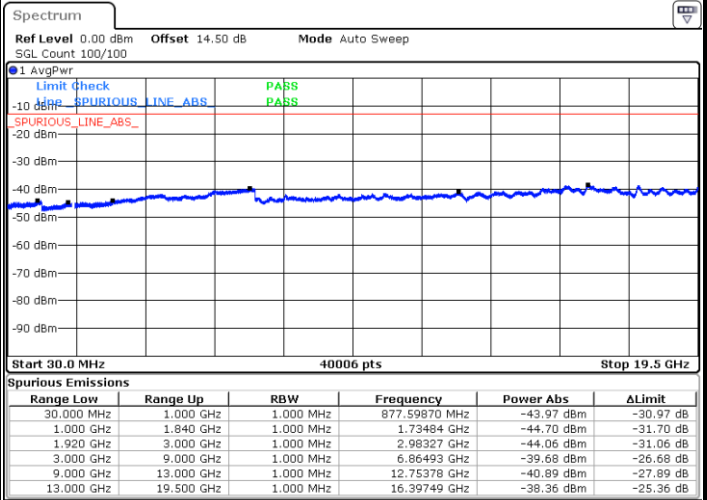

Date: 28 JUN 2018 15:48:45

LTE Band 25 / 15MHz

Highest Channel / QPSK

Date: 28 JUN 2018 15:54:50

Highest Channel / 16QAM

Date: 28 JUN 2018 15:55:43

LTE Band 25 / 20MHz

Lowest Channel / QPSK

Date: 28 JUN 2018 15:57:16

Lowest Channel / 16QAM

Date: 28 JUN 2018 15:58:09

LTE Band 25 / 20MHz

Middle Channel / QPSK

Middle Channel / 16QAM

Date: 28 JUN 2018 15:59:41

Date: 28 JUN 2018 16:00:35

Highest Channel / QPSK

Highest Channel / 16QAM

Date: 28 JUN 2018 16:06:39

Date: 28 JUN 2018 16:07:32