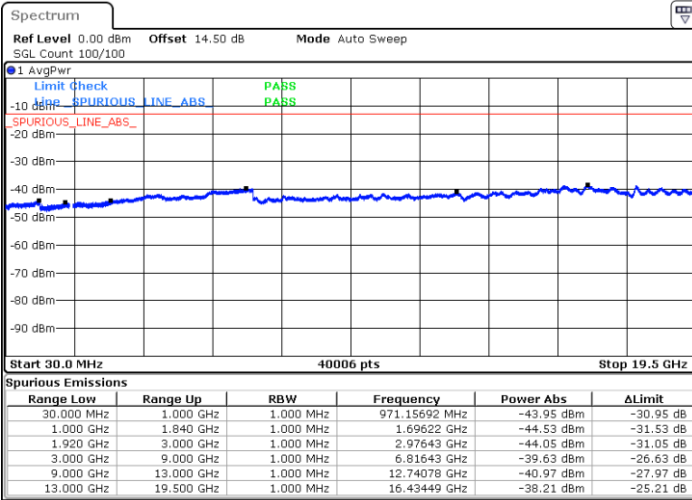

Date: 28 JUN 2018 15:09:59

Lowest Channel / 16QAM

Date: 28 JUN 2018 15:10:52

LTE Band 25 / 3MHz

Middle Channel / QPSK

Middle Channel / 16QAM

Date: 28 JUN 2018 15:12:24

Date: 28 JUN 2018 15:13:18

Highest Channel / QPSK

Highest Channel / 16QAM

Date: 28 JUN 2018 15:19:22

Date: 28 JUN 2018 15:20:15

LTE Band 25 / 5MHz

Lowest Channel / QPSK

Lowest Channel / 16QAM

Date: 28 JUN 2018 15:21:48

Date: 28 JUN 2018 15:22:41

Middle Channel / QPSK

Middle Channel / 16QAM

Date: 28 JUN 2018 15:24:14

Date: 28 JUN 2018 15:25:07

LTE Band 25 / 5MHz

Highest Channel / QPSK

Date: 28 JUN 2018 15:31:12

Highest Channel / 16QAM

Date: 28 JUN 2018 15:32:05

LTE Band 25 / 10MHz

Lowest Channel / QPSK

Date: 28 JUN 2018 15:33:37

Lowest Channel / 16QAM

Date: 28 JUN 2018 15:34:31

LTE Band 25 / 10MHz