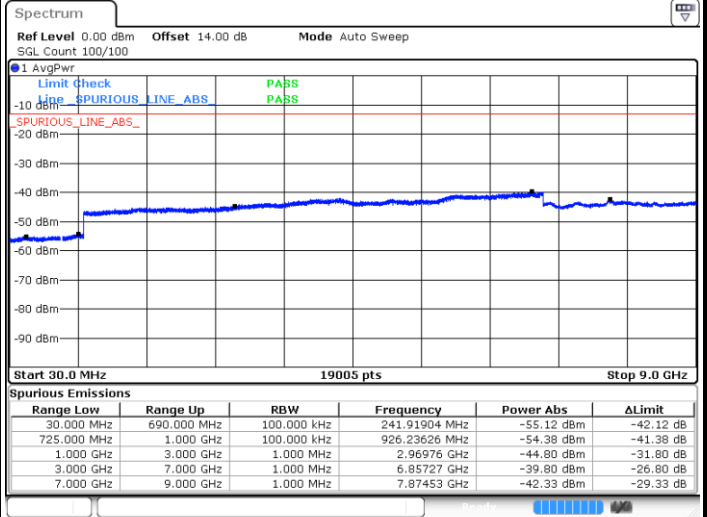

Date: 29 JUN 2018 14:33:02

LTE Band 12 / 3MHz

Lowest Channel / 64QAM

Middle Channel / 64QAM

Date: 29 JUN 2018 14:36:30

Date: 29 JUN 2018 14:37:43

Highest Channel / 64QAM

Date: 29 JUN 2018 14:41:12

LTE Band 12 / 5MHz

Lowest Channel / 64QAM

Middle Channel / 64QAM

Date: 29 JUN 2018 14:44:40

Date: 29 JUN 2018 14:45:53

Highest Channel / 64QAM

Date: 29 JUN 2018 14:49:22

LTE Band 12 / 10MHz

Lowest Channel / 64QAM

Middle Channel / 64QAM

Date: 29 JUN 2018 14:52:00

Date: 29 JUN 2018 14:54:03

Highest Channel / 64QAM

Date: 29 JUN 2018 14:57:32

LTE Band 13 / 5MHz

Lowest Channel / QPSK

Lowest Channel / 16QAM

Middle Channel / QPSK

Middle Channel / 16QAM

LTE Band 13 / 5MHz

Highest Channel / QPSK

Date: 28 JUN 2018 18:21:05

Highest Channel / 16QAM

Date: 28 JUN 2018 18:21:58