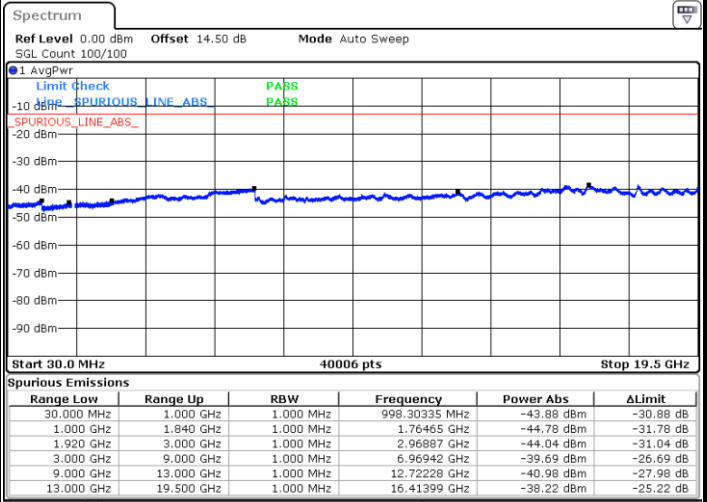

Date: 28 JUN 2018 15:22:41

Middle Channel / QPSK

Middle Channel / 16QAM

Date: 28 JUN 2018 15:24:14

Date: 28 JUN 2018 15:25:07

LTE Band 25 / 5MHz

Highest Channel / QPSK

Date: 28 JUN 2018 15:31:12

Highest Channel / 16QAM

Date: 28 JUN 2018 15:32:05

LTE Band 25 / 10MHz

Lowest Channel / QPSK

Date: 28 JUN 2018 15:33:37

Lowest Channel / 16QAM

Date: 28 JUN 2018 15:34:31

LTE Band 25 / 10MHz

Middle Channel / QPSK

Middle Channel / 16QAM

Date: 28 JUN 2018 15:36:03

Date: 28 JUN 2018 15:36:56

Highest Channel / QPSK

Highest Channel / 16QAM

Date: 28 JUN 2018 15:43:01

Date: 28 JUN 2018 15:43:54