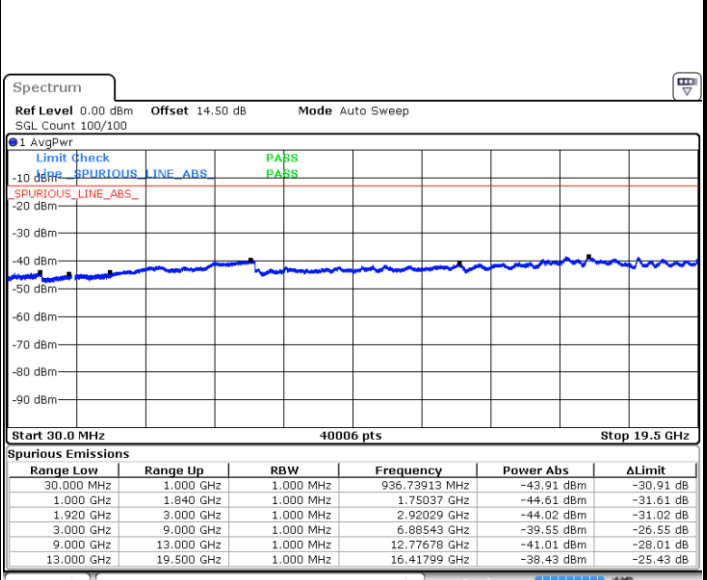

LTE Band 25 / 1.4MHz

Lowest Channel / QPSK

Date: 28 JUN 2018 14:56:55

Lowest Channel / 16QAM

Date: 28 JUN 2018 14:57:48

Middle Channel / QPSK

Date: 28 JUN 2018 14:59:21

Middle Channel / 16QAM

Date: 28 JUN 2018 15:00:14

LTE Band 25 / 1.4MHz

Highest Channel / QPSK

Date: 28 JUN 2018 15:06:18

Highest Channel / 16QAM

Date: 28 JUN 2018 15:07:12

LTE Band 25 / 3MHz

Lowest Channel / QPSK

Date: 28 JUN 2018 15:09:59

Lowest Channel / 16QAM

Date: 28 JUN 2018 15:10:52

LTE Band 25 / 3MHz

Middle Channel / QPSK

Middle Channel / 16QAM

Date: 28 JUN 2018 15:12:24

Date: 28 JUN 2018 15:13:18

Highest Channel / QPSK

Highest Channel / 16QAM

Date: 28 JUN 2018 15:19:22

Date: 28 JUN 2018 15:20:15

LTE Band 25 / 5MHz

Lowest Channel / QPSK

Lowest Channel / 16QAM

Date: 28 JUN 2018 15:21:48