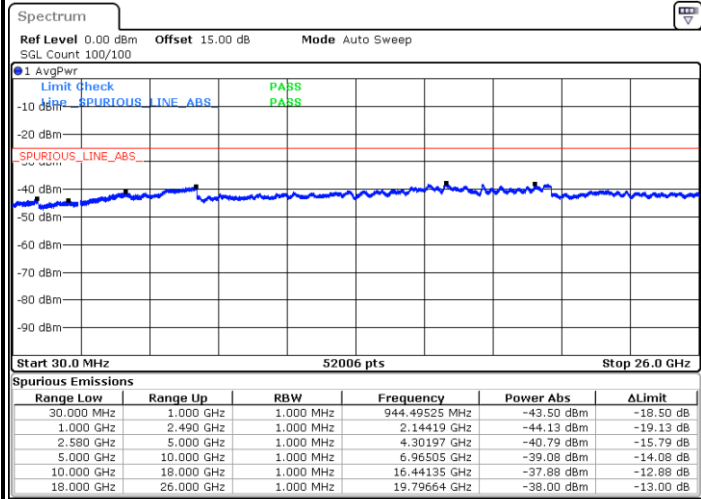

LTE Band 7 / 10MHz

Lowest Channel / 64QAM

Middle Channel / 64QAM

Highest Channel / 64QAM

LTE Band 7 / 15MHz

Lowest Channel / 64QAM

Middle Channel / 64QAM

Date: 1.JUL.2018 14:24:55

Date: 1.JUL.2018 14:26:41

Highest Channel / 64QAM

Date: 1.JUL.2018 14:25:48

LTE Band 7 / 20MHz

Lowest Channel / 64QAM

Middle Channel / 64QAM

Date: 1.JUL.2018 14:27:34

Date: 1.JUL.2018 14:28:27

Highest Channel / 64QAM

Date: 1.JUL.2018 14:29:20

LTE Band 12 / 1.4MHz

Lowest Channel / QPSK

Date: 29 JUN 2018 15:05:42

Lowest Channel / 16QAM

Date: 29 JUN 2018 15:06:36

Middle Channel / QPSK