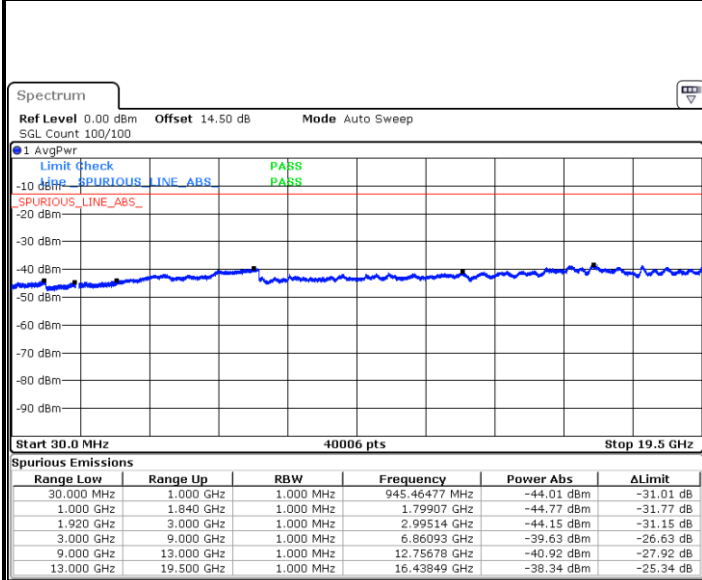

LTE Band 13 / 10MHz

Middle Channel / QPSK

Date: 28 JUN 2018 18:33:18

Middle Channel / 16QAM

Date: 28 JUN 2018 18:34:11

LTE Band 13 / 5MHz

Lowest Channel / 64QAM

Middle Channel / 64QAM

Date: 28 JUN 2018 19:14:20

Date: 28 JUN 2018 19:15:50

LTE Band 13 / 5MHz

LTE Band 13 / 10MHz

Highest Channel / 64QAM

Middle Channel / 64QAM

Date: 28 JUN 2018 19:16:55

Date: 29 JUN 2018 14:17:06

LTE Band 25 / 1.4MHz

Lowest Channel / QPSK

Date: 28 JUN 2018 14:56:55

Lowest Channel / 16QAM

Date: 28 JUN 2018 14:57:48

Middle Channel / QPSK

Date: 28 JUN 2018 14:59:21

Middle Channel / 16QAM