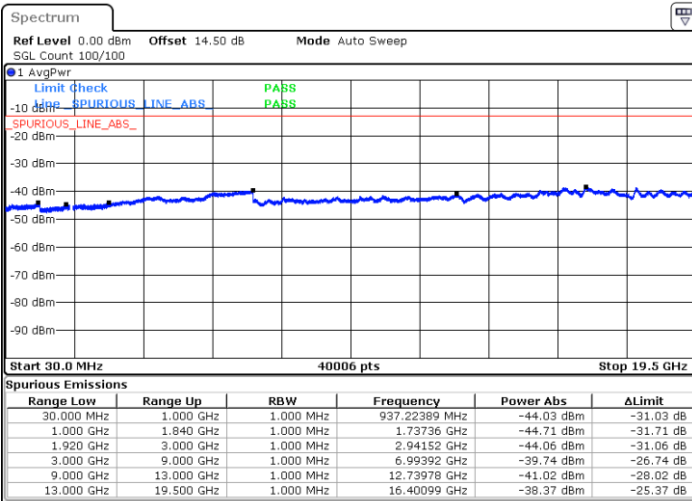

Highest Channel / 16QAM

Date: 28 JUN 2018 15:32:05

LTE Band 25 / 10MHz

Lowest Channel / QPSK

Date: 28 JUN 2018 15:33:37

Lowest Channel / 16QAM

Date: 28 JUN 2018 15:34:31

LTE Band 25 / 10MHz

Middle Channel / QPSK

Middle Channel / 16QAM

Date: 28 JUN 2018 15:36:03

Date: 28 JUN 2018 15:36:56

Highest Channel / QPSK

Highest Channel / 16QAM

Date: 28 JUN 2018 15:43:01

Date: 28 JUN 2018 15:43:54

LTE Band 25 / 15MHz

Lowest Channel / QPSK

Lowest Channel / 16QAM

Date: 28 JUN 2018 15:45:26

Date: 28 JUN 2018 15:46:20

Middle Channel / QPSK

Middle Channel / 16QAM

Date: 28 JUN 2018 15:47:52

Date: 28 JUN 2018 15:48:45

LTE Band 25 / 15MHz

Highest Channel / QPSK

Date: 28 JUN 2018 15:54:50

Highest Channel / 16QAM

Date: 28 JUN 2018 15:55:43

LTE Band 25 / 20MHz

Lowest Channel / QPSK