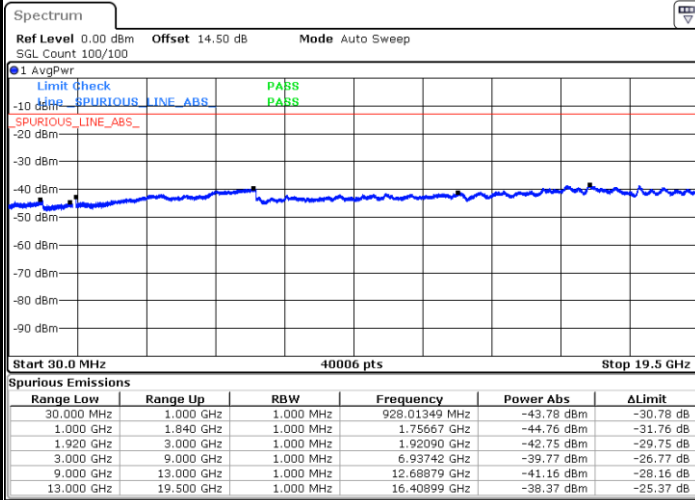

LTE Band 25 / 15MHz

Lowest Channel / QPSK

Lowest Channel / 16QAM

Date: 28 JUN 2018 15:45:26

Date: 28 JUN 2018 15:46:20

Middle Channel / QPSK

Middle Channel / 16QAM

Date: 28 JUN 2018 15:47:52

Date: 28 JUN 2018 15:48:45

LTE Band 25 / 15MHz

Highest Channel / QPSK

Date: 28 JUN 2018 15:54:50

Highest Channel / 16QAM

Date: 28 JUN 2018 15:55:43

LTE Band 25 / 20MHz

Lowest Channel / QPSK