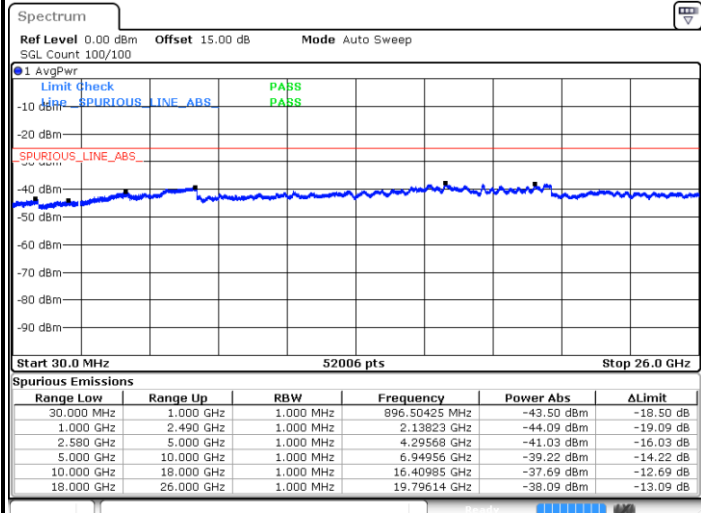

LTE Band 7 / 10MHz

Lowest Channel / 64QAM

Middle Channel / 64QAM

Highest Channel / 64QAM

LTE Band 7 / 15MHz

Lowest Channel / 64QAM

Middle Channel / 64QAM

Date: 1.JUL.2018 14:24:55

Date: 1.JUL.2018 14:26:41

Highest Channel / 64QAM

Date: 1.JUL.2018 14:25:48

LTE Band 7 / 20MHz

Lowest Channel / 64QAM

Middle Channel / 64QAM

Date: 1.JUL.2018 14:27:34

Date: 1.JUL.2018 14:28:27