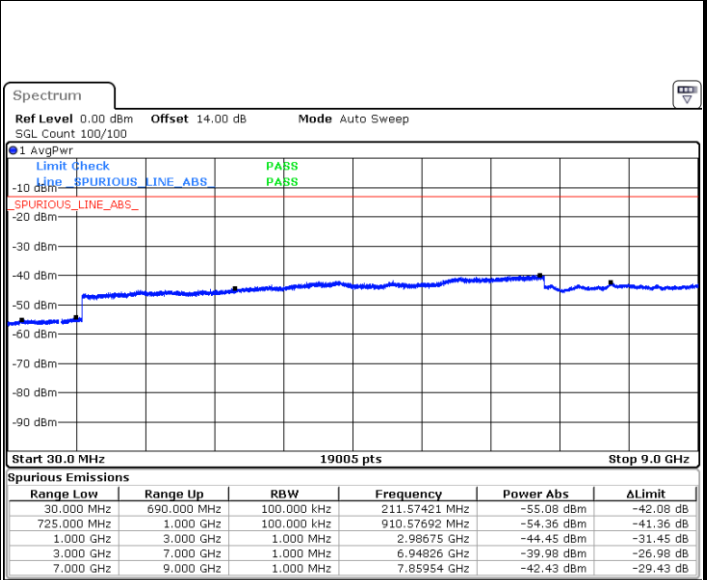

Highest Channel / 64QAM

Date: 1.JUL.2018 14:29:20

LTE Band 12 / 1.4MHz

Lowest Channel / QPSK

Date: 29 JUN 2018 15:05:42

Lowest Channel / 16QAM

Date: 29 JUN 2018 15:06:36

Middle Channel / QPSK

Date: 29 JUN 2018 15:08:08

Middle Channel / 16QAM

Date: 29 JUN 2018 15:09:01

LTE Band 12 / 1.4MHz

Highest Channel / QPSK

Date: 29 JUN 2018 15:15:05

Highest Channel / 16QAM

Date: 29 JUN 2018 15:15:58

LTE Band 12 / 3MHz

Lowest Channel / QPSK

Date: 29 JUN 2018 15:22:03

Lowest Channel / 16QAM

Date: 29 JUN 2018 15:22:56

LTE Band 12 / 3MHz

Middle Channel / QPSK

Middle Channel / 16QAM

Date: 29 JUN 2018 15:24:28

Date: 29 JUN 2018 15:25:21

Highest Channel / QPSK

Highest Channel / 16QAM

Date: 29 JUN 2018 15:31:25

Date: 29 JUN 2018 15:32:19

LTE Band 12 / 5MHz

Lowest Channel / QPSK