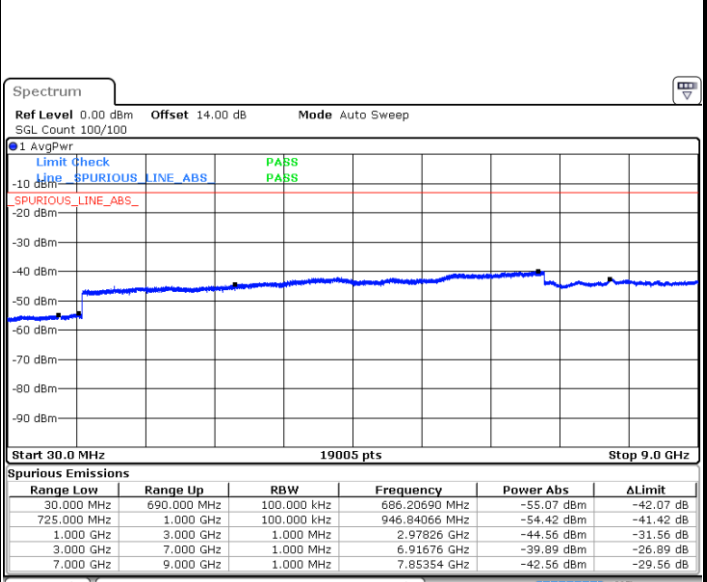

Highest Channel / QPSK

Date: 29 JUN 2018 15:47:45

Highest Channel / 16QAM

Date: 29 JUN 2018 15:48:38

LTE Band 12 / 10MHz

Lowest Channel / QPSK

Date: 29 JUN 2018 15:54:43

Lowest Channel / 16QAM

Date: 29 JUN 2018 15:55:36

LTE Band 12 / 10MHz

Middle Channel / QPSK

Date: 29 JUN 2018 15:57:08

Middle Channel / 16QAM

Date: 29 JUN 2018 15:58:01

Highest Channel / QPSK

Date: 29 JUN 2018 16:04:05

Highest Channel / 16QAM

Date: 29 JUN 2018 16:04:58

LTE Band 12 / 1.4MHz

Lowest Channel / 64QAM

Middle Channel / 64QAM

Date: 29 JUN 2018 14:28:20

Date: 29 JUN 2018 14:29:33

Highest Channel / 64QAM