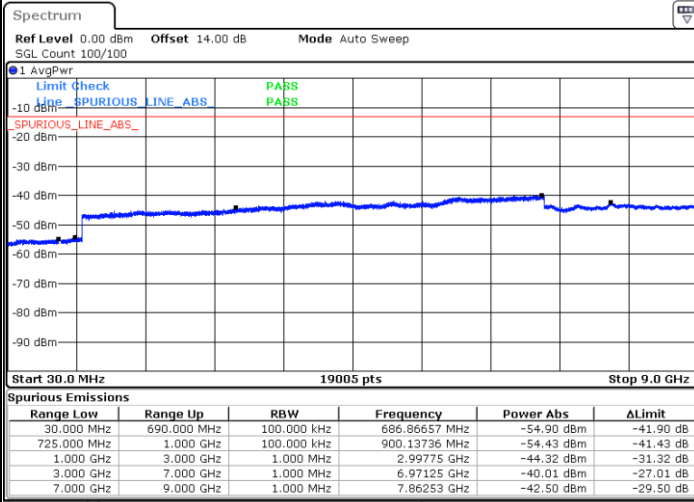

Date: 29 JUN 2018 15:08:08

Middle Channel / 16QAM

Date: 29 JUN 2018 15:09:01

LTE Band 12 / 1.4MHz

Highest Channel / QPSK

Date: 29 JUN 2018 15:15:05

Highest Channel / 16QAM

Date: 29 JUN 2018 15:15:58

LTE Band 12 / 3MHz

Lowest Channel / QPSK

Date: 29 JUN 2018 15:22:03

Lowest Channel / 16QAM

Date: 29 JUN 2018 15:22:56

LTE Band 12 / 3MHz

Middle Channel / QPSK

Middle Channel / 16QAM

Date: 29 JUN 2018 15:24:28

Date: 29 JUN 2018 15:25:21

Highest Channel / QPSK

Highest Channel / 16QAM

Date: 29 JUN 2018 15:31:25

Date: 29 JUN 2018 15:32:19

LTE Band 12 / 5MHz

Lowest Channel / QPSK