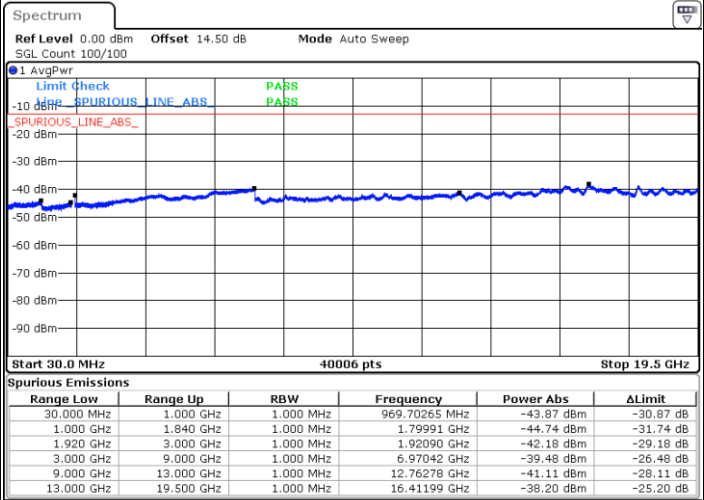

LTE Band 25 / 15MHz

Lowest Channel / QPSK

Lowest Channel / 16QAM

Date: 28 JUN 2018 15:45:26

Date: 28 JUN 2018 15:46:20

Middle Channel / QPSK

Middle Channel / 16QAM

Date: 28 JUN 2018 15:47:52

Date: 28 JUN 2018 15:48:45

LTE Band 25 / 15MHz

Highest Channel / QPSK

Date: 28 JUN 2018 15:54:50

Highest Channel / 16QAM

Date: 28 JUN 2018 15:55:43

LTE Band 25 / 20MHz

Lowest Channel / QPSK

Date: 28 JUN 2018 15:57:16

Lowest Channel / 16QAM

Date: 28 JUN 2018 15:58:09

LTE Band 25 / 20MHz

Middle Channel / QPSK

Middle Channel / 16QAM

Date: 28 JUN 2018 15:59:41

Date: 28 JUN 2018 16:00:35