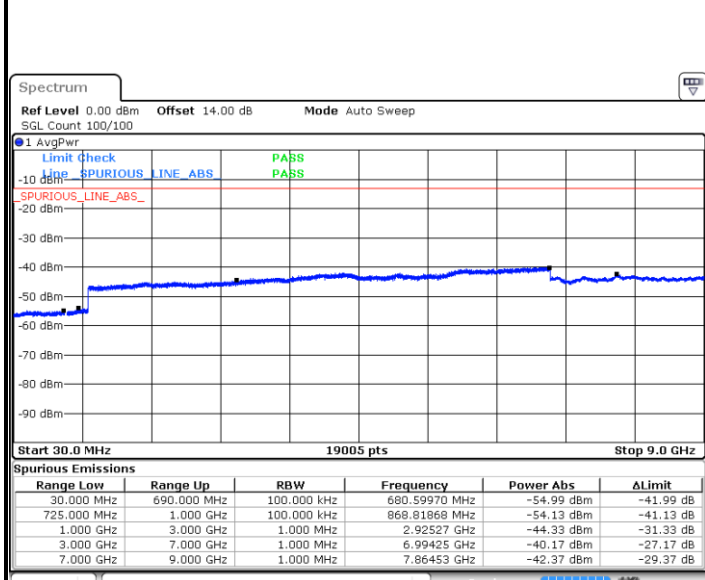

Highest Channel / 64QAM

Date: 1.JUL.2018 14:29:20

LTE Band 12 / 1.4MHz

Lowest Channel / QPSK

Date: 29 JUN 2018 15:05:42

Lowest Channel / 16QAM

Date: 29 JUN 2018 15:06:36

Middle Channel / QPSK

Date: 29 JUN 2018 15:08:08

Middle Channel / 16QAM

Date: 29 JUN 2018 15:09:01

LTE Band 12 / 1.4MHz

Highest Channel / QPSK

Date: 29 JUN 2018 15:15:05

Highest Channel / 16QAM

Date: 29 JUN 2018 15:15:58

LTE Band 12 / 3MHz

Lowest Channel / QPSK

Date: 29 JUN 2018 15:22:03

Lowest Channel / 16QAM

Date: 29 JUN 2018 15:22:56

LTE Band 12 / 3MHz

Middle Channel / QPSK

Middle Channel / 16QAM

Date: 29 JUN 2018 15:24:28

Date: 29 JUN 2018 15:25:21

Highest Channel / QPSK

Highest Channel / 16QAM

Date: 29 JUN 2018 15:31:25

Date: 29 JUN 2018 15:32:19

LTE Band 12 / 5MHz

Lowest Channel / QPSK