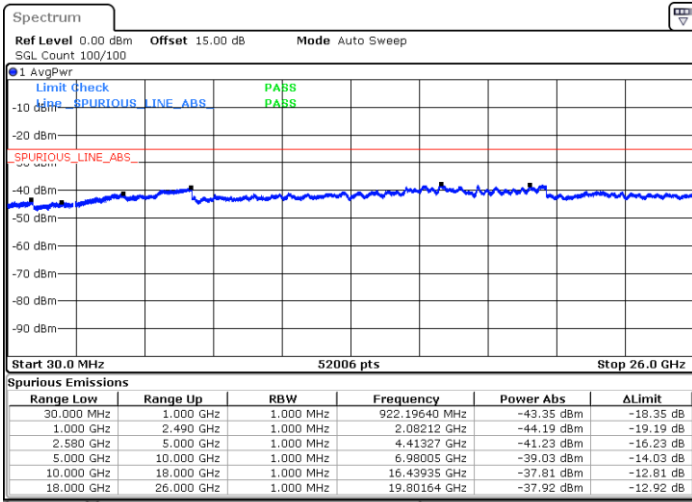

LTE Band 7 / 10MHz

Lowest Channel / 64QAM

Middle Channel / 64QAM

Highest Channel / 64QAM

LTE Band 7 / 15MHz

Lowest Channel / 64QAM

Middle Channel / 64QAM

Date: 1.JUL.2018 14:24:55

Date: 1.JUL.2018 14:26:41

Highest Channel / 64QAM

Date: 1.JUL.2018 14:25:48

LTE Band 7 / 20MHz

Lowest Channel / 64QAM

Middle Channel / 64QAM

Date: 1.JUL.2018 14:27:34

Date: 1.JUL.2018 14:28:27

Highest Channel / 64QAM

Date: 1.JUL.2018 14:29:20

LTE Band 12 / 1.4MHz

Lowest Channel / QPSK

Date: 29 JUN 2018 15:05:42

Lowest Channel / 16QAM

Date: 29 JUN 2018 15:06:36

Middle Channel / QPSK

Date: 29 JUN 2018 15:08:08

Middle Channel / 16QAM

Date: 29 JUN 2018 15:09:01

LTE Band 12 / 1.4MHz

Highest Channel / QPSK

Date: 29 JUN 2018 15:15:05

Highest Channel / 16QAM

Date: 29 JUN 2018 15:15:58