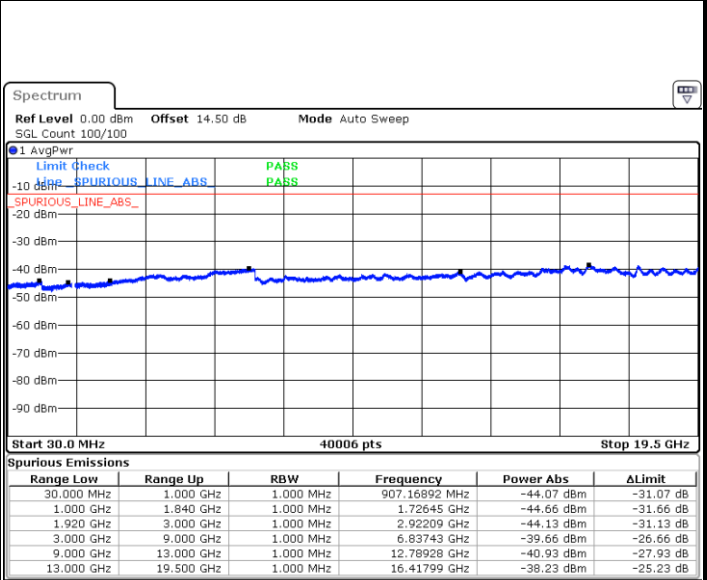

LTE Band 25 / 1.4MHz

Lowest Channel / QPSK

Date: 28 JUN 2018 14:56:55

Lowest Channel / 16QAM

Date: 28 JUN 2018 14:57:48

Middle Channel / QPSK

Date: 28 JUN 2018 14:59:21

Middle Channel / 16QAM

Date: 28 JUN 2018 15:00:14

LTE Band 25 / 1.4MHz

Highest Channel / QPSK

Date: 28 JUN 2018 15:06:18

Highest Channel / 16QAM

Date: 28 JUN 2018 15:07:12

LTE Band 25 / 3MHz

Lowest Channel / QPSK

Date: 28 JUN 2018 15:09:59

Lowest Channel / 16QAM

Date: 28 JUN 2018 15:10:52

LTE Band 25 / 3MHz

Middle Channel / QPSK

Middle Channel / 16QAM

Date: 28 JUN 2018 15:12:24

Date: 28 JUN 2018 15:13:18