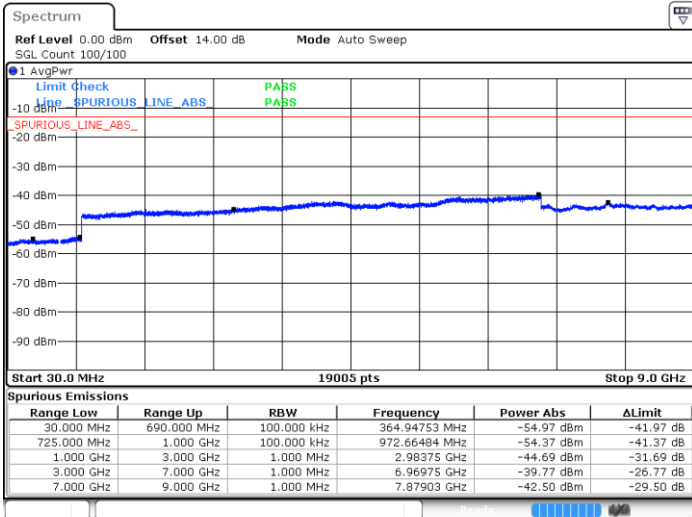

Date: 29 JUN 2018 15:55:36

LTE Band 12 / 10MHz

Middle Channel / QPSK

Date: 29 JUN 2018 15:57:08

Middle Channel / 16QAM

Date: 29 JUN 2018 15:58:01

Highest Channel / QPSK

Date: 29 JUN 2018 16:04:05

Highest Channel / 16QAM

Date: 29 JUN 2018 16:04:58

LTE Band 12 / 1.4MHz

Lowest Channel / 64QAM

Middle Channel / 64QAM

Date: 29 JUN 2018 14:28:20

Date: 29 JUN 2018 14:29:33

Highest Channel / 64QAM

Date: 29 JUN 2018 14:33:02

LTE Band 12 / 3MHz

Lowest Channel / 64QAM

Middle Channel / 64QAM

Date: 29 JUN 2018 14:36:30

Date: 29 JUN 2018 14:37:43

Highest Channel / 64QAM

Date: 29 JUN 2018 14:41:12