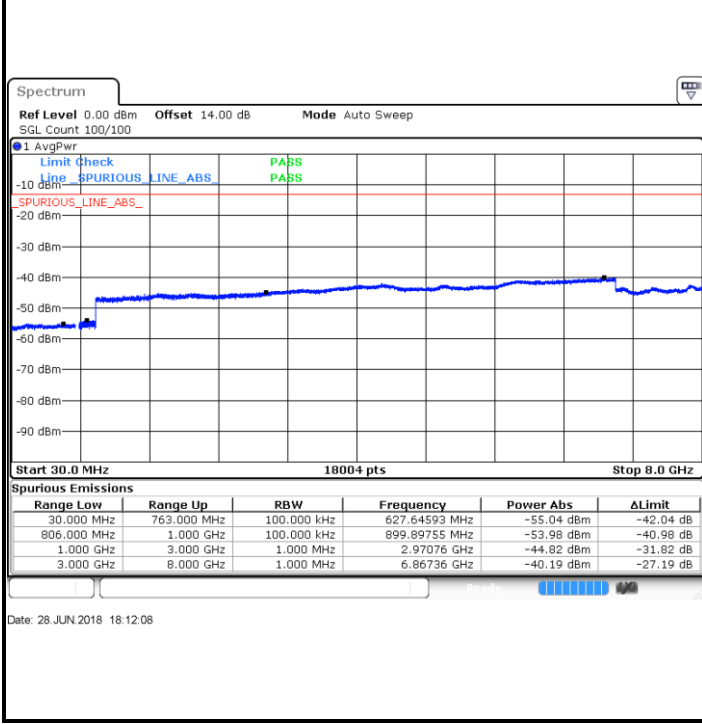

LTE Band 12 / 5MHz

Lowest Channel / 64QAM

Middle Channel / 64QAM

Date: 29 JUN 2018 14:44:40

Date: 29 JUN 2018 14:45:53

Highest Channel / 64QAM

Date: 29 JUN 2018 14:49:22

LTE Band 12 / 10MHz

Lowest Channel / 64QAM

Middle Channel / 64QAM

Date: 29 JUN 2018 14:52:00

Date: 29 JUN 2018 14:54:03

Highest Channel / 64QAM

Date: 29 JUN 2018 14:57:32

LTE Band 13 / 5MHz

Lowest Channel / QPSK

Lowest Channel / 16QAM

Middle Channel / QPSK

Middle Channel / 16QAM

LTE Band 13 / 5MHz

Highest Channel / QPSK

Date: 28 JUN 2018 18:21:05

Highest Channel / 16QAM

Date: 28 JUN 2018 18:21:58