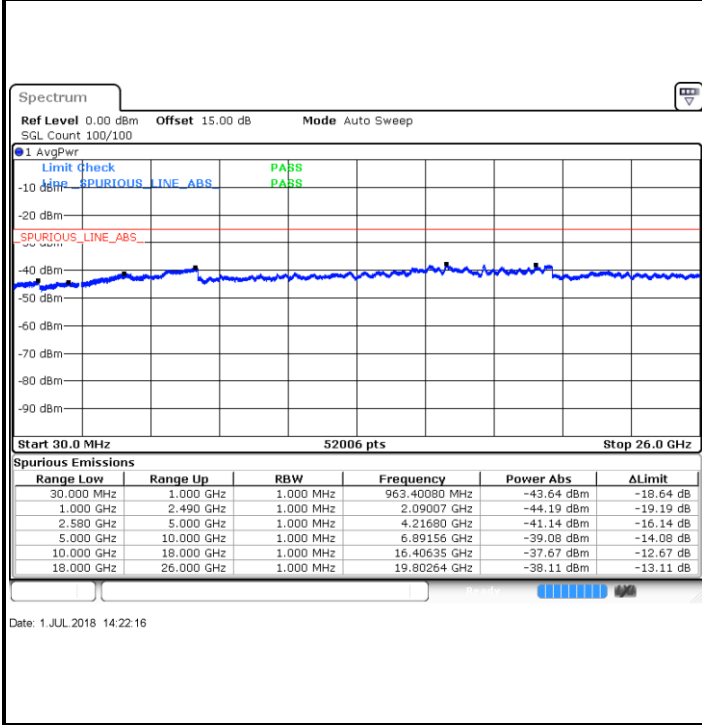

LTE Band 7 / 10MHz

Lowest Channel / 64QAM

Middle Channel / 64QAM

Highest Channel / 64QAM

LTE Band 7 / 15MHz

Lowest Channel / 64QAM

Middle Channel / 64QAM

Date: 1.JUL.2018 14:24:55

Date: 1.JUL.2018 14:26:41

Highest Channel / 64QAM

Date: 1.JUL.2018 14:25:48

LTE Band 7 / 20MHz

Lowest Channel / 64QAM

Middle Channel / 64QAM

Date: 1.JUL.2018 14:27:34

Date: 1.JUL.2018 14:28:27

Highest Channel / 64QAM

Date: 1.JUL.2018 14:29:20

LTE Band 12 / 1.4MHz

Lowest Channel / QPSK

Date: 29 JUN 2018 15:05:42

Lowest Channel / 16QAM

Date: 29 JUN 2018 15:06:36

Middle Channel / QPSK