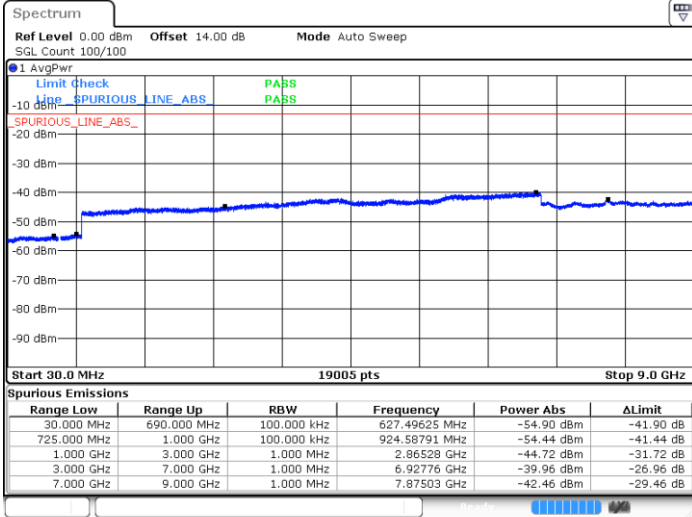

Date: 29 JUN 2018 14:33:02

LTE Band 12 / 3MHz

Lowest Channel / 64QAM

Middle Channel / 64QAM

Date: 29 JUN 2018 14:36:30

Date: 29 JUN 2018 14:37:43

Highest Channel / 64QAM

Date: 29 JUN 2018 14:41:12

LTE Band 12 / 5MHz

Lowest Channel / 64QAM

Middle Channel / 64QAM

Date: 29 JUN 2018 14:44:40

Date: 29 JUN 2018 14:45:53

Highest Channel / 64QAM

Date: 29 JUN 2018 14:49:22

LTE Band 12 / 10MHz

Lowest Channel / 64QAM

Middle Channel / 64QAM

Date: 29 JUN 2018 14:52:00

Date: 29 JUN 2018 14:54:03

Highest Channel / 64QAM

Date: 29 JUN 2018 14:57:32

LTE Band 13 / 5MHz

Lowest Channel / QPSK