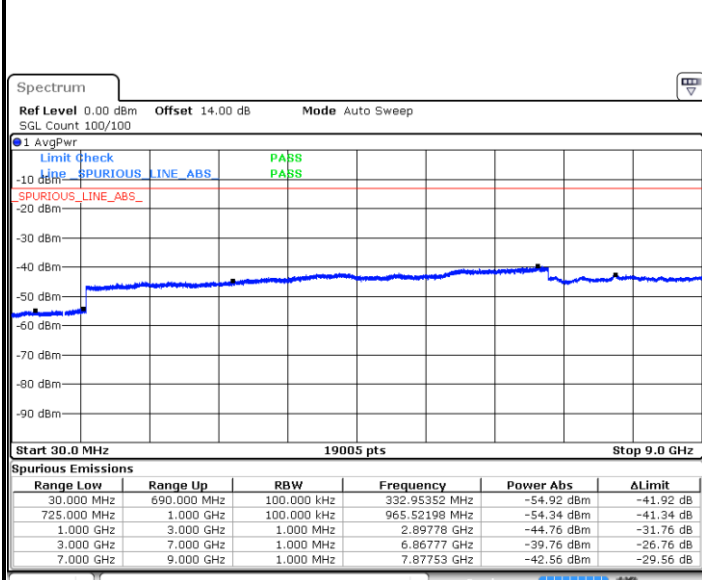

Date: 29 JUN 2018 15:38:23

Lowest Channel / 16QAM

Date: 29 JUN 2018 15:39:16

Middle Channel / QPSK

Date: 29 JUN 2018 15:40:48

Middle Channel / 16QAM

Date: 29 JUN 2018 15:41:41

LTE Band 12 / 5MHz

Highest Channel / QPSK

Date: 29 JUN 2018 15:47:45

Highest Channel / 16QAM

Date: 29 JUN 2018 15:48:38

LTE Band 12 / 10MHz

Lowest Channel / QPSK

Date: 29 JUN 2018 15:54:43

Lowest Channel / 16QAM

Date: 29 JUN 2018 15:55:36

LTE Band 12 / 10MHz

Middle Channel / QPSK

Date: 29 JUN 2018 15:57:08

Middle Channel / 16QAM

Date: 29 JUN 2018 15:58:01

Highest Channel / QPSK

Date: 29 JUN 2018 16:04:05

Highest Channel / 16QAM

Date: 29 JUN 2018 16:04:58

LTE Band 12 / 1.4MHz

Lowest Channel / 64QAM

Middle Channel / 64QAM

Date: 29 JUN 2018 14:28:20

Date: 29 JUN 2018 14:29:33

Highest Channel / 64QAM