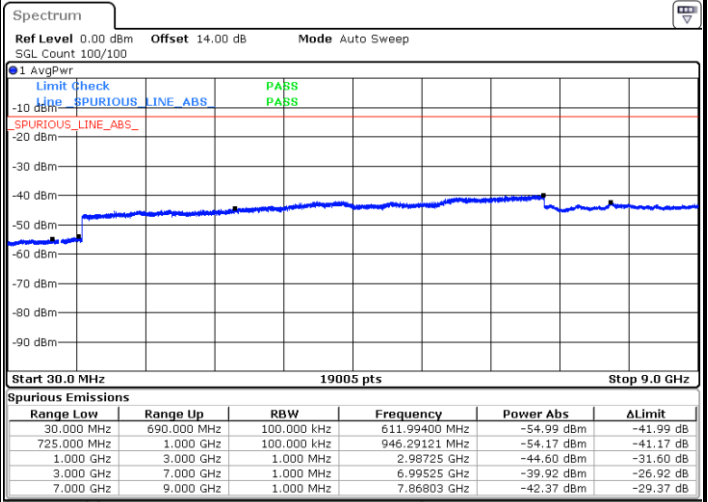

Date: 29 JUN 2018 15:08:08

Middle Channel / 16QAM

Date: 29 JUN 2018 15:09:01

LTE Band 12 / 1.4MHz

Highest Channel / QPSK

Date: 29 JUN 2018 15:15:05

Highest Channel / 16QAM

Date: 29 JUN 2018 15:15:58

LTE Band 12 / 3MHz

Lowest Channel / QPSK

Date: 29 JUN 2018 15:22:03

Lowest Channel / 16QAM

Date: 29 JUN 2018 15:22:56

LTE Band 12 / 3MHz

Middle Channel / QPSK

Middle Channel / 16QAM

Date: 29 JUN 2018 15:24:28

Date: 29 JUN 2018 15:25:21

Highest Channel / QPSK

Highest Channel / 16QAM

Date: 29 JUN 2018 15:31:25

Date: 29 JUN 2018 15:32:19

LTE Band 12 / 5MHz

Lowest Channel / QPSK