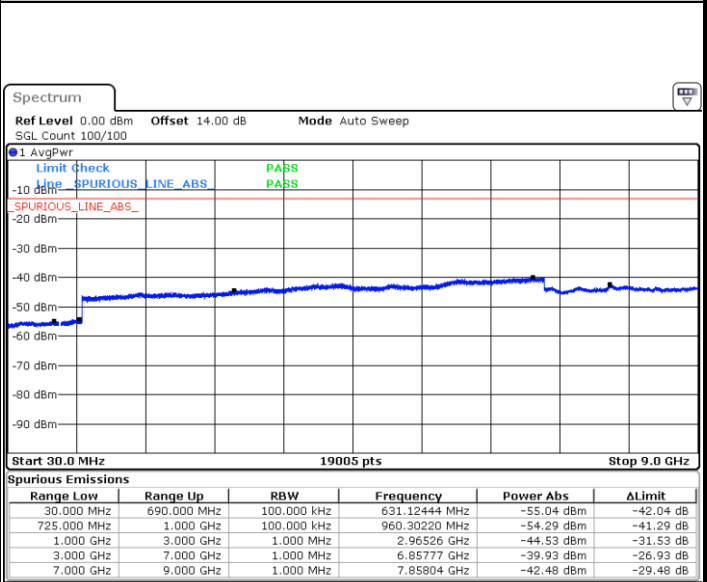

LTE Band 12 / 3MHz

Lowest Channel / QPSK

Date: 29 JUN 2018 15:22:03

Lowest Channel / 16QAM

Date: 29 JUN 2018 15:22:56

LTE Band 12 / 3MHz

Middle Channel / QPSK

Middle Channel / 16QAM

Date: 29 JUN 2018 15:24:28

Date: 29 JUN 2018 15:25:21

Highest Channel / QPSK

Highest Channel / 16QAM

Date: 29 JUN 2018 15:31:25

Date: 29 JUN 2018 15:32:19

LTE Band 12 / 5MHz

Lowest Channel / QPSK

Date: 29 JUN 2018 15:38:23

Lowest Channel / 16QAM

Date: 29 JUN 2018 15:39:16

Middle Channel / QPSK

Date: 29 JUN 2018 15:40:48

Middle Channel / 16QAM

Date: 29 JUN 2018 15:41:41

LTE Band 12 / 5MHz

Highest Channel / QPSK

Date: 29 JUN 2018 15:47:45

Highest Channel / 16QAM

Date: 29 JUN 2018 15:48:38

LTE Band 12 / 10MHz

Lowest Channel / QPSK

Date: 29 JUN 2018 15:54:43

Lowest Channel / 16QAM