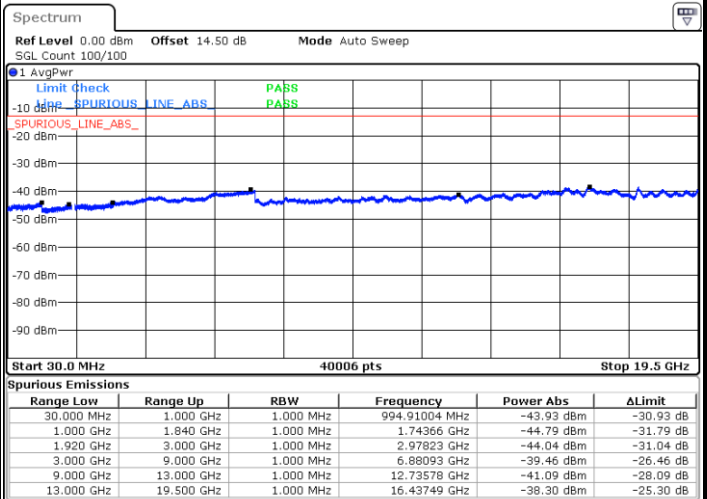

Date: 28 JUN 2018 15:48:45

LTE Band 25 / 15MHz

Highest Channel / QPSK

Date: 28 JUN 2018 15:54:50

Highest Channel / 16QAM

Date: 28 JUN 2018 15:55:43

LTE Band 25 / 20MHz

Lowest Channel / QPSK

Date: 28 JUN 2018 15:57:16

Lowest Channel / 16QAM

Date: 28 JUN 2018 15:58:09

LTE Band 25 / 20MHz

Middle Channel / QPSK

Middle Channel / 16QAM

Date: 28 JUN 2018 15:59:41

Date: 28 JUN 2018 16:00:35

Highest Channel / QPSK

Highest Channel / 16QAM

Date: 28 JUN 2018 16:06:39

Date: 28 JUN 2018 16:07:32