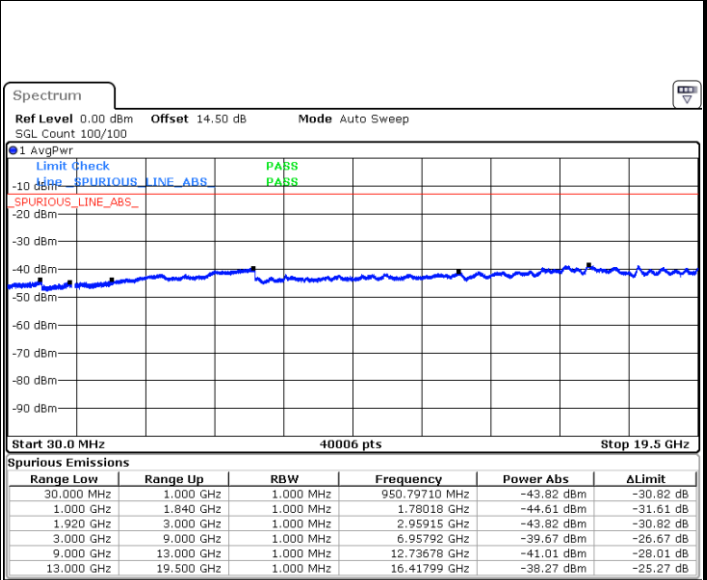

Date: 28 JUN 2018 19:14:20

Date: 28 JUN 2018 19:15:50

LTE Band 13 / 5MHz

LTE Band 13 / 10MHz

Highest Channel / 64QAM

Middle Channel / 64QAM

Date: 28 JUN 2018 19:16:55

Date: 29 JUN 2018 14:17:06

LTE Band 25 / 1.4MHz

Lowest Channel / QPSK

Date: 28 JUN 2018 14:56:55

Lowest Channel / 16QAM

Date: 28 JUN 2018 14:57:48

Middle Channel / QPSK

Date: 28 JUN 2018 14:59:21

Middle Channel / 16QAM