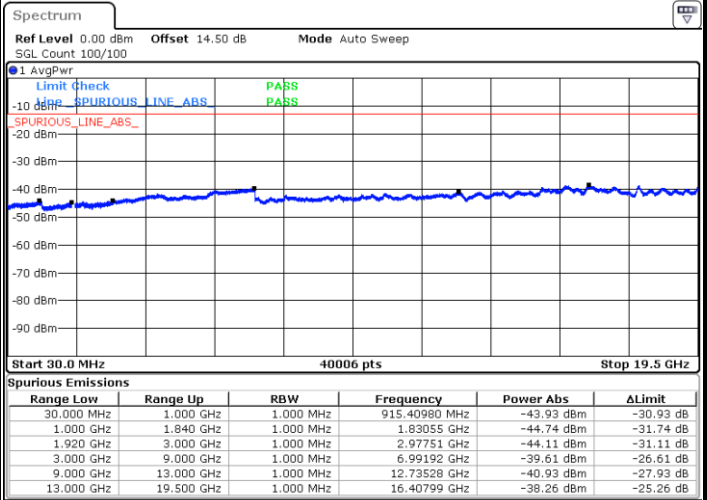

Highest Channel / 16QAM

Date: 28 JUN 2018 15:32:05

LTE Band 25 / 10MHz

Lowest Channel / QPSK

Date: 28 JUN 2018 15:33:37

Lowest Channel / 16QAM

Date: 28 JUN 2018 15:34:31

LTE Band 25 / 10MHz

Middle Channel / QPSK

Middle Channel / 16QAM

Date: 28 JUN 2018 15:36:03

Date: 28 JUN 2018 15:36:56

Highest Channel / QPSK

Highest Channel / 16QAM

Date: 28 JUN 2018 15:43:01

Date: 28 JUN 2018 15:43:54

LTE Band 25 / 15MHz

Lowest Channel / QPSK

Lowest Channel / 16QAM

Date: 28 JUN 2018 15:45:26

Date: 28 JUN 2018 15:46:20

Middle Channel / QPSK

Middle Channel / 16QAM

Date: 28 JUN 2018 15:47:52

Date: 28 JUN 2018 15:48:45

LTE Band 25 / 15MHz

Highest Channel / QPSK

Date: 28 JUN 2018 15:54:50

Highest Channel / 16QAM

Date: 28 JUN 2018 15:55:43

LTE Band 25 / 20MHz

Lowest Channel / QPSK