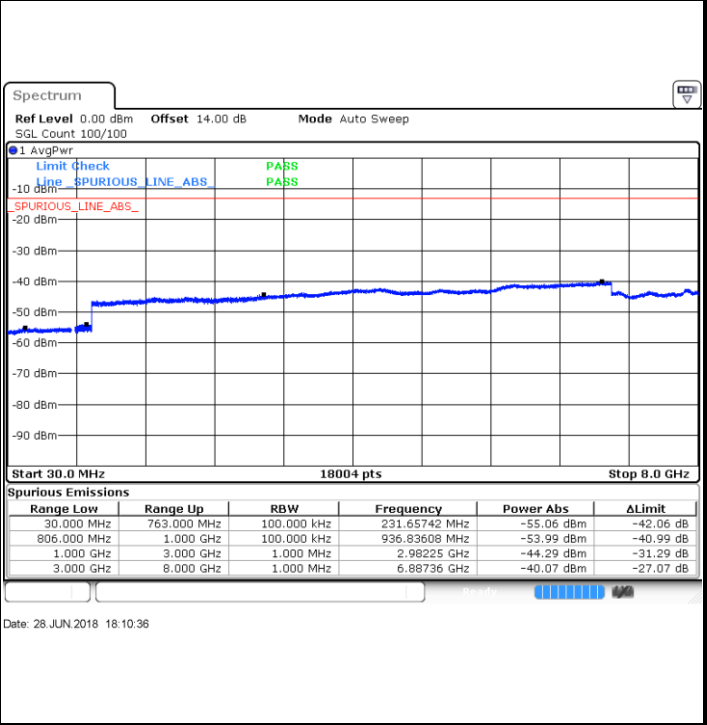

LTE Band 12 / 5MHz

Lowest Channel / 64QAM

Middle Channel / 64QAM

Date: 29 JUN 2018 14:44:40

Date: 29 JUN 2018 14:45:53

Highest Channel / 64QAM

Date: 29 JUN 2018 14:49:22

LTE Band 12 / 10MHz

Lowest Channel / 64QAM

Middle Channel / 64QAM

Date: 29 JUN 2018 14:52:00

Date: 29 JUN 2018 14:54:03

Highest Channel / 64QAM

Date: 29 JUN 2018 14:57:32

LTE Band 13 / 5MHz

Lowest Channel / QPSK

Lowest Channel / 16QAM

Middle Channel / QPSK

Middle Channel / 16QAM

LTE Band 13 / 5MHz

Highest Channel / QPSK

Date: 28 JUN 2018 18:21:05

Highest Channel / 16QAM

Date: 28 JUN 2018 18:21:58

LTE Band 13 / 10MHz

Middle Channel / QPSK

Date: 28 JUN 2018 18:33:18

Middle Channel / 16QAM

Date: 28 JUN 2018 18:34:11

LTE Band 13 / 5MHz

Lowest Channel / 64QAM

Middle Channel / 64QAM