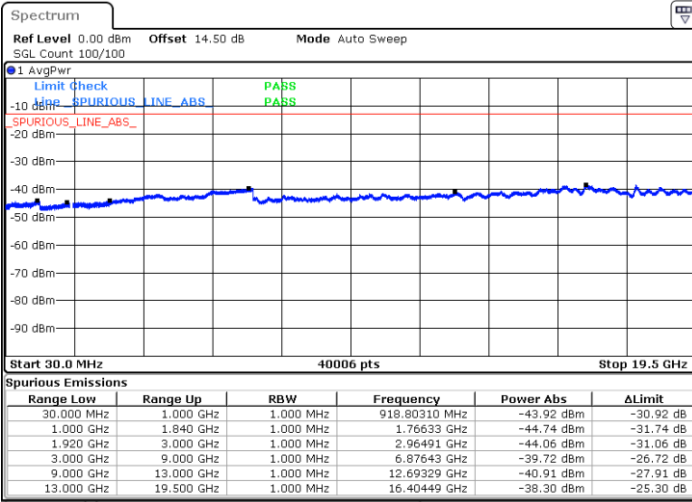

Date: 28 JUN 2018 15:00:14

LTE Band 25 / 1.4MHz

Highest Channel / QPSK

Date: 28 JUN 2018 15:06:18

Highest Channel / 16QAM

Date: 28 JUN 2018 15:07:12

LTE Band 25 / 3MHz

Lowest Channel / QPSK

Date: 28 JUN 2018 15:09:59

Lowest Channel / 16QAM

Date: 28 JUN 2018 15:10:52

LTE Band 25 / 3MHz

Middle Channel / QPSK

Middle Channel / 16QAM

Date: 28 JUN 2018 15:12:24

Date: 28 JUN 2018 15:13:18

Highest Channel / QPSK

Highest Channel / 16QAM

Date: 28 JUN 2018 15:19:22

Date: 28 JUN 2018 15:20:15

LTE Band 25 / 5MHz

Lowest Channel / QPSK

Lowest Channel / 16QAM

Date: 28 JUN 2018 15:21:48