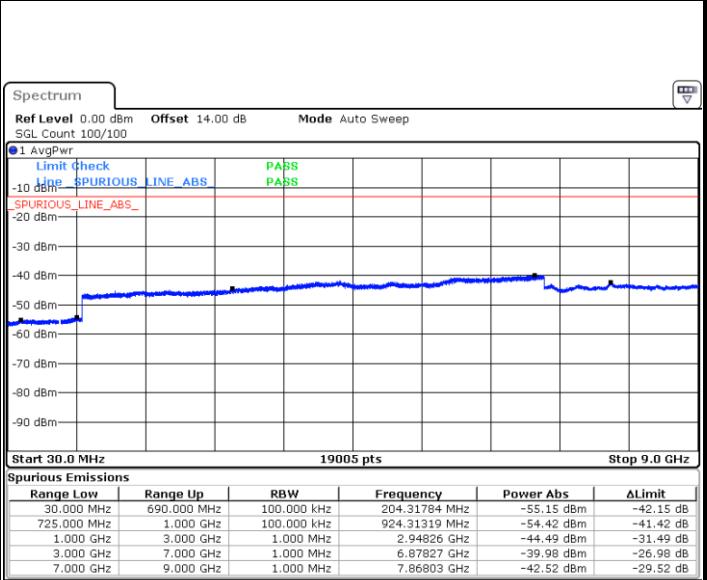

Date: 29 JUN 2018 15:24:28

Date: 29 JUN 2018 15:25:21

Highest Channel / QPSK

Highest Channel / 16QAM

Date: 29 JUN 2018 15:31:25

Date: 29 JUN 2018 15:32:19

LTE Band 12 / 5MHz

Lowest Channel / QPSK

Date: 29 JUN 2018 15:38:23

Lowest Channel / 16QAM

Date: 29 JUN 2018 15:39:16

Middle Channel / QPSK

Date: 29 JUN 2018 15:40:48

Middle Channel / 16QAM

Date: 29 JUN 2018 15:41:41

LTE Band 12 / 5MHz

Highest Channel / QPSK

Date: 29 JUN 2018 15:47:45

Highest Channel / 16QAM

Date: 29 JUN 2018 15:48:38

LTE Band 12 / 10MHz

Lowest Channel / QPSK

Date: 29 JUN 2018 15:54:43

Lowest Channel / 16QAM