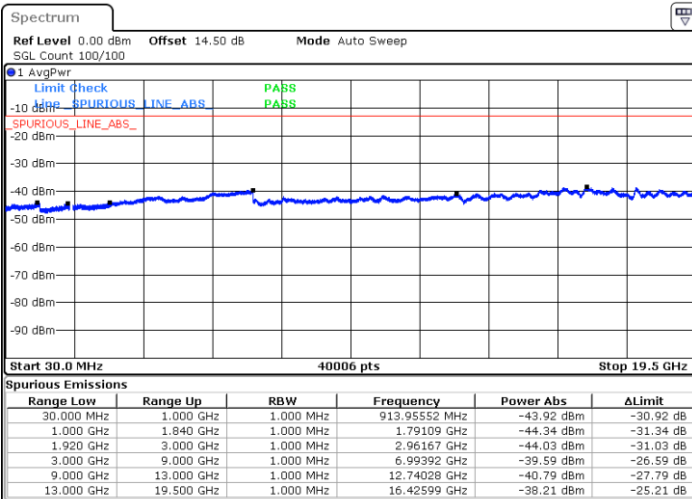

Middle Channel / QPSK

Middle Channel / 16QAM

Date: 28 JUN 2018 15:36:03

Date: 28 JUN 2018 15:36:56

Highest Channel / QPSK

Highest Channel / 16QAM

Date: 28 JUN 2018 15:43:01

Date: 28 JUN 2018 15:43:54

LTE Band 25 / 15MHz

Lowest Channel / QPSK

Lowest Channel / 16QAM

Date: 28 JUN 2018 15:45:26

Date: 28 JUN 2018 15:46:20

Middle Channel / QPSK

Middle Channel / 16QAM

Date: 28 JUN 2018 15:47:52

Date: 28 JUN 2018 15:48:45

LTE Band 25 / 15MHz

Highest Channel / QPSK

Date: 28 JUN 2018 15:54:50

Highest Channel / 16QAM

Date: 28 JUN 2018 15:55:43

LTE Band 25 / 20MHz

Lowest Channel / QPSK