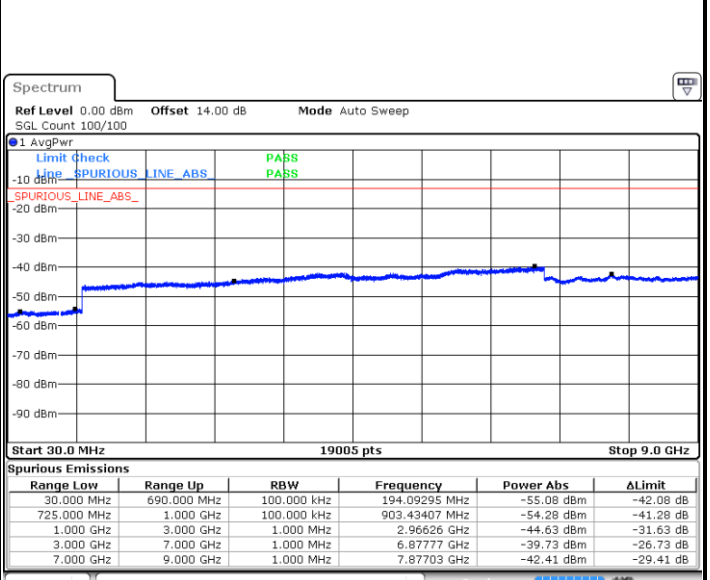

Highest Channel / 64QAM

Date: 1.JUL.2018 14:29:20

LTE Band 12 / 1.4MHz

Lowest Channel / QPSK

Date: 29 JUN 2018 15:05:42

Lowest Channel / 16QAM

Date: 29 JUN 2018 15:06:36

Middle Channel / QPSK

Date: 29 JUN 2018 15:08:08

Middle Channel / 16QAM

Date: 29 JUN 2018 15:09:01

LTE Band 12 / 1.4MHz

Highest Channel / QPSK

Date: 29 JUN 2018 15:15:05

Highest Channel / 16QAM

Date: 29 JUN 2018 15:15:58

LTE Band 12 / 3MHz

Lowest Channel / QPSK

Date: 29 JUN 2018 15:22:03

Lowest Channel / 16QAM

Date: 29 JUN 2018 15:22:56

LTE Band 12 / 3MHz

Middle Channel / QPSK

Middle Channel / 16QAM

Date: 29 JUN 2018 15:24:28

Date: 29 JUN 2018 15:25:21

Highest Channel / QPSK

Highest Channel / 16QAM

Date: 29 JUN 2018 15:31:25

Date: 29 JUN 2018 15:32:19

LTE Band 12 / 5MHz

Lowest Channel / QPSK