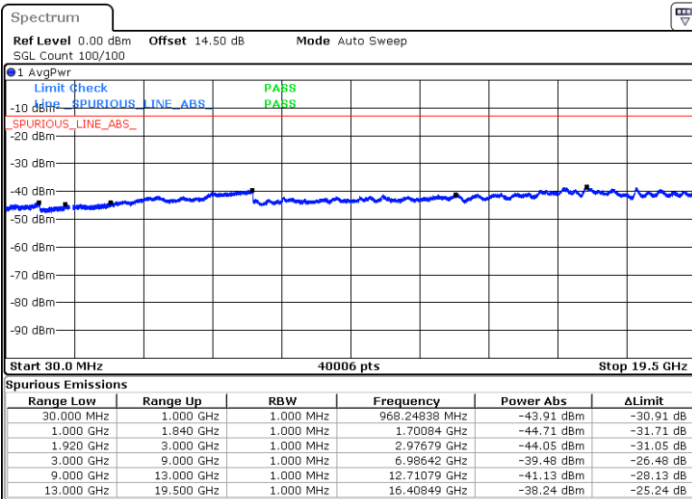

Date: 28 JUN 2018 15:48:45

LTE Band 25 / 15MHz

Highest Channel / QPSK

Date: 28 JUN 2018 15:54:50

Highest Channel / 16QAM

Date: 28 JUN 2018 15:55:43

LTE Band 25 / 20MHz

Lowest Channel / QPSK

Date: 28 JUN 2018 15:57:16

Lowest Channel / 16QAM

Date: 28 JUN 2018 15:58:09

LTE Band 25 / 20MHz

Middle Channel / QPSK

Middle Channel / 16QAM

Date: 28 JUN 2018 15:59:41

Date: 28 JUN 2018 16:00:35

Highest Channel / QPSK

Highest Channel / 16QAM

Date: 28 JUN 2018 16:06:39

Date: 28 JUN 2018 16:07:32