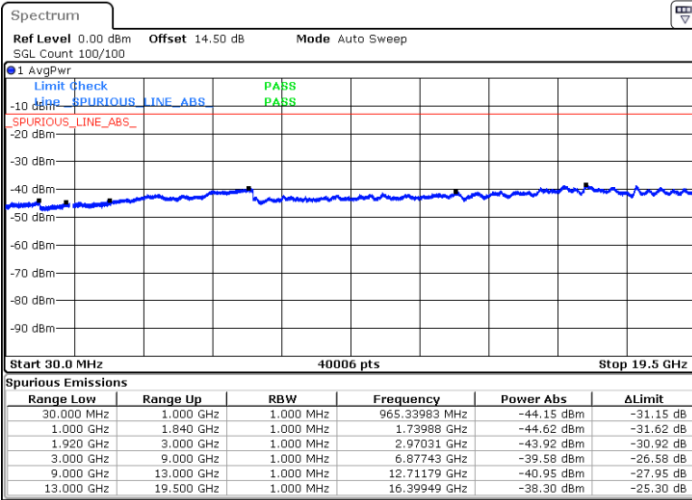

Highest Channel / 16QAM

Date: 28 JUN 2018 15:32:05

LTE Band 25 / 10MHz

Lowest Channel / QPSK

Date: 28 JUN 2018 15:33:37

Lowest Channel / 16QAM

Date: 28 JUN 2018 15:34:31

LTE Band 25 / 10MHz

Middle Channel / QPSK

Middle Channel / 16QAM

Date: 28 JUN 2018 15:36:03

Date: 28 JUN 2018 15:36:56

Highest Channel / QPSK

Highest Channel / 16QAM

Date: 28 JUN 2018 15:43:01

Date: 28 JUN 2018 15:43:54

LTE Band 25 / 15MHz

Lowest Channel / QPSK

Lowest Channel / 16QAM

Date: 28 JUN 2018 15:45:26

Date: 28 JUN 2018 15:46:20

Middle Channel / QPSK

Middle Channel / 16QAM

Date: 28 JUN 2018 15:47:52

Date: 28 JUN 2018 15:48:45

LTE Band 25 / 15MHz

Highest Channel / QPSK

Date: 28 JUN 2018 15:54:50

Highest Channel / 16QAM

Date: 28 JUN 2018 15:55:43

LTE Band 25 / 20MHz

Lowest Channel / QPSK