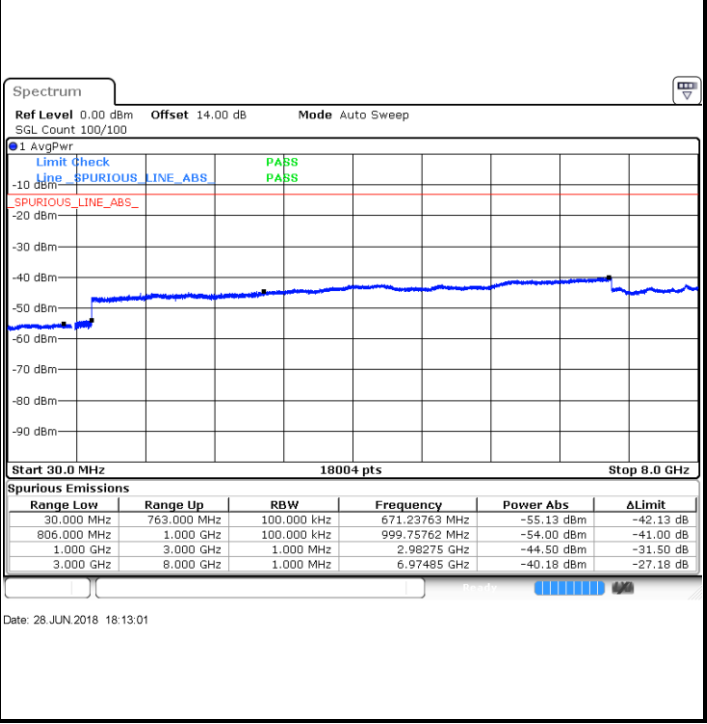

LTE Band 12 / 5MHz

Lowest Channel / 64QAM

Middle Channel / 64QAM

Date: 29 JUN 2018 14:44:40

Date: 29 JUN 2018 14:45:53

Highest Channel / 64QAM

Date: 29 JUN 2018 14:49:22

LTE Band 12 / 10MHz

Lowest Channel / 64QAM

Middle Channel / 64QAM

Date: 29 JUN 2018 14:52:00

Date: 29 JUN 2018 14:54:03

Highest Channel / 64QAM

Date: 29 JUN 2018 14:57:32

LTE Band 13 / 5MHz

Lowest Channel / QPSK

Lowest Channel / 16QAM

Middle Channel / QPSK

Middle Channel / 16QAM

LTE Band 13 / 5MHz

Highest Channel / QPSK

Date: 28 JUN 2018 18:21:05

Highest Channel / 16QAM

Date: 28 JUN 2018 18:21:58

LTE Band 13 / 10MHz

Middle Channel / QPSK

Date: 28 JUN 2018 18:33:18

Middle Channel / 16QAM

Date: 28 JUN 2018 18:34:11

LTE Band 13 / 5MHz

Lowest Channel / 64QAM

Middle Channel / 64QAM