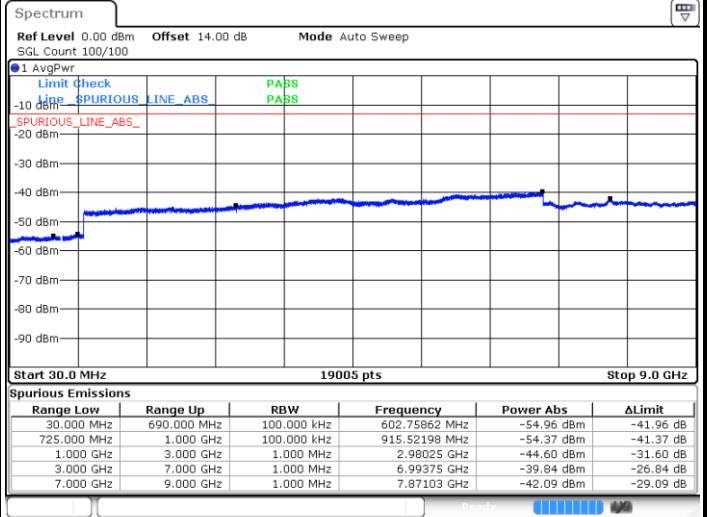

Highest Channel / 16QAM

Date: 29 JUN 2018 16:04:58

LTE Band 12 / 1.4MHz

Lowest Channel / 64QAM

Middle Channel / 64QAM

Date: 29 JUN 2018 14:28:20

Date: 29 JUN 2018 14:29:33

Highest Channel / 64QAM

Date: 29 JUN 2018 14:33:02

LTE Band 12 / 3MHz

Lowest Channel / 64QAM

Middle Channel / 64QAM

Date: 29 JUN 2018 14:36:30

Date: 29 JUN 2018 14:37:43

Highest Channel / 64QAM

Date: 29 JUN 2018 14:41:12

LTE Band 12 / 5MHz

Lowest Channel / 64QAM

Middle Channel / 64QAM

Date: 29 JUN 2018 14:44:40

Date: 29 JUN 2018 14:45:53

Highest Channel / 64QAM

Date: 29 JUN 2018 14:49:22

LTE Band 12 / 10MHz

Lowest Channel / 64QAM

Middle Channel / 64QAM

Date: 29 JUN 2018 14:52:00

Date: 29 JUN 2018 14:54:03

Highest Channel / 64QAM

Date: 29 JUN 2018 14:57:32

LTE Band 13 / 5MHz

Lowest Channel / QPSK