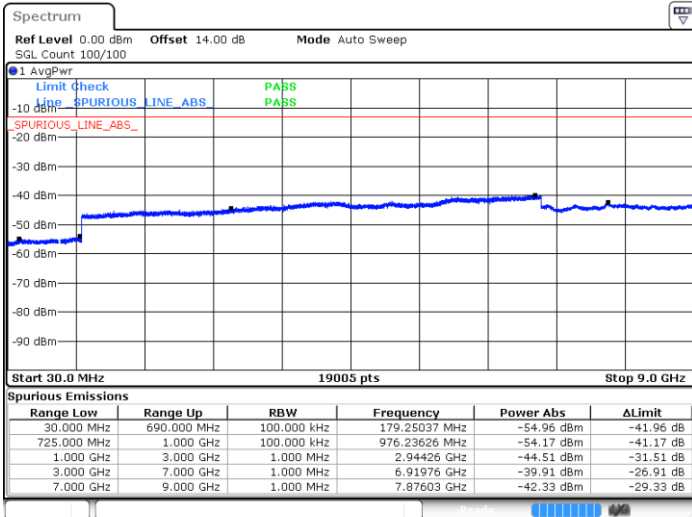

LTE Band 12 / 5MHz

Lowest Channel / 64QAM

Middle Channel / 64QAM

Date: 29 JUN 2018 14:44:40

Date: 29 JUN 2018 14:45:53

Highest Channel / 64QAM

Date: 29 JUN 2018 14:49:22

LTE Band 12 / 10MHz

Lowest Channel / 64QAM

Middle Channel / 64QAM

Date: 29 JUN 2018 14:52:00

Date: 29 JUN 2018 14:54:03

Highest Channel / 64QAM

Date: 29 JUN 2018 14:57:32

LTE Band 13 / 5MHz

Lowest Channel / QPSK

Lowest Channel / 16QAM

Middle Channel / QPSK

Middle Channel / 16QAM

LTE Band 13 / 5MHz

Highest Channel / QPSK

Date: 28 JUN 2018 18:21:05

Highest Channel / 16QAM

Date: 28 JUN 2018 18:21:58