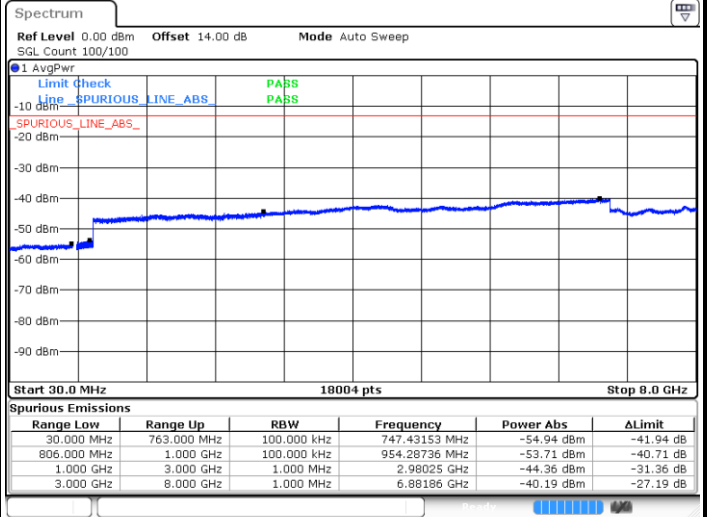

Lowest Channel / 16QAM

Middle Channel / QPSK

Middle Channel / 16QAM

LTE Band 13 / 5MHz

Highest Channel / QPSK

Date: 28 JUN 2018 18:21:05

Highest Channel / 16QAM

Date: 28 JUN 2018 18:21:58

LTE Band 13 / 10MHz

Middle Channel / QPSK

Date: 28 JUN 2018 18:33:18

Middle Channel / 16QAM

Date: 28 JUN 2018 18:34:11

LTE Band 13 / 5MHz

Lowest Channel / 64QAM

Middle Channel / 64QAM

Date: 28 JUN 2018 19:14:20

Date: 28 JUN 2018 19:15:50

LTE Band 13 / 5MHz

LTE Band 13 / 10MHz

Highest Channel / 64QAM

Middle Channel / 64QAM

Date: 28 JUN 2018 19:16:55

Date: 29 JUN 2018 14:17:06