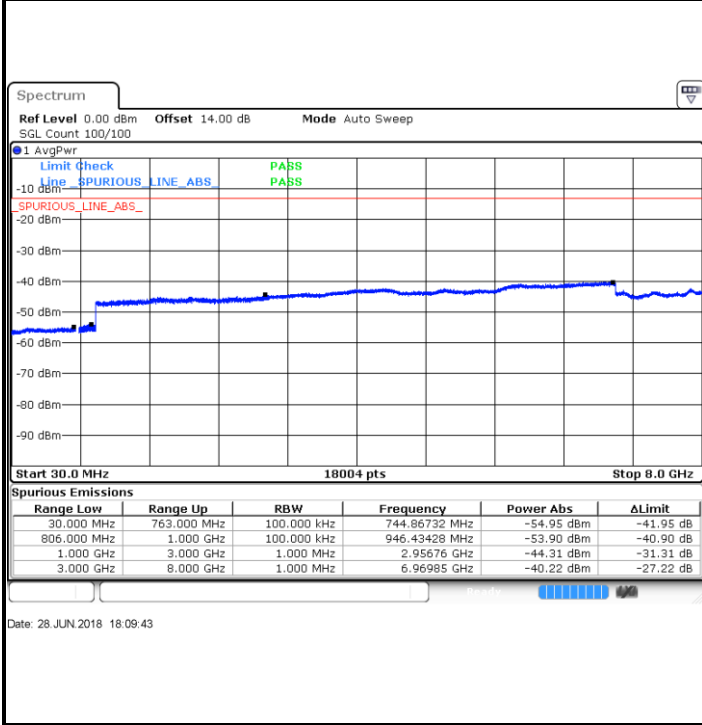

LTE Band 12 / 5MHz

Lowest Channel / 64QAM

Middle Channel / 64QAM

Date: 29 JUN 2018 14:44:40

Date: 29 JUN 2018 14:45:53

Highest Channel / 64QAM

Date: 29 JUN 2018 14:49:22

LTE Band 12 / 10MHz

Lowest Channel / 64QAM

Middle Channel / 64QAM

Date: 29 JUN 2018 14:52:00

Date: 29 JUN 2018 14:54:03

Highest Channel / 64QAM

Date: 29 JUN 2018 14:57:32

LTE Band 13 / 5MHz

Lowest Channel / QPSK

Lowest Channel / 16QAM

Middle Channel / QPSK

Middle Channel / 16QAM

LTE Band 13 / 5MHz

Highest Channel / QPSK

Date: 28 JUN 2018 18:21:05

Highest Channel / 16QAM

Date: 28 JUN 2018 18:21:58