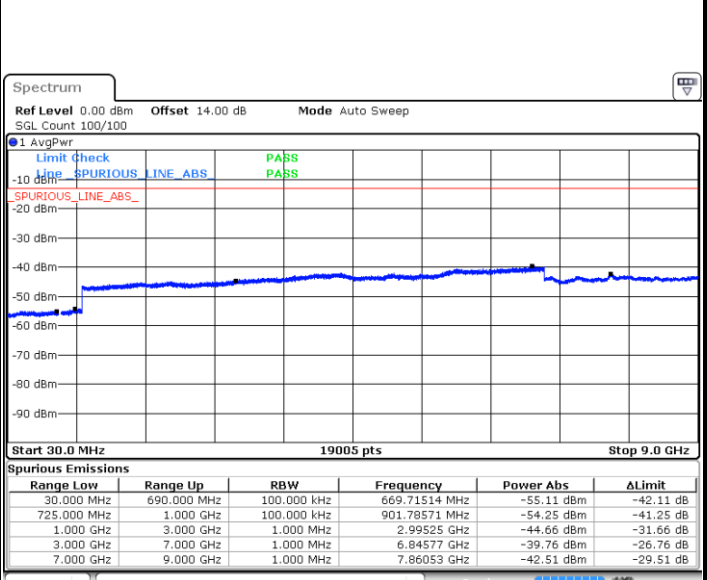

Date: 29 JUN 2018 15:38:23

Lowest Channel / 16QAM

Date: 29 JUN 2018 15:39:16

Middle Channel / QPSK

Date: 29 JUN 2018 15:40:48

Middle Channel / 16QAM

Date: 29 JUN 2018 15:41:41

LTE Band 12 / 5MHz

Highest Channel / QPSK

Date: 29 JUN 2018 15:47:45

Highest Channel / 16QAM

Date: 29 JUN 2018 15:48:38

LTE Band 12 / 10MHz

Lowest Channel / QPSK

Date: 29 JUN 2018 15:54:43

Lowest Channel / 16QAM

Date: 29 JUN 2018 15:55:36

LTE Band 12 / 10MHz

Middle Channel / QPSK

Date: 29 JUN 2018 15:57:08

Middle Channel / 16QAM

Date: 29 JUN 2018 15:58:01

Highest Channel / QPSK

Date: 29 JUN 2018 16:04:05

Highest Channel / 16QAM

Date: 29 JUN 2018 16:04:58

LTE Band 12 / 1.4MHz

Lowest Channel / 64QAM

Middle Channel / 64QAM

Date: 29 JUN 2018 14:28:20

Date: 29 JUN 2018 14:29:33

Highest Channel / 64QAM