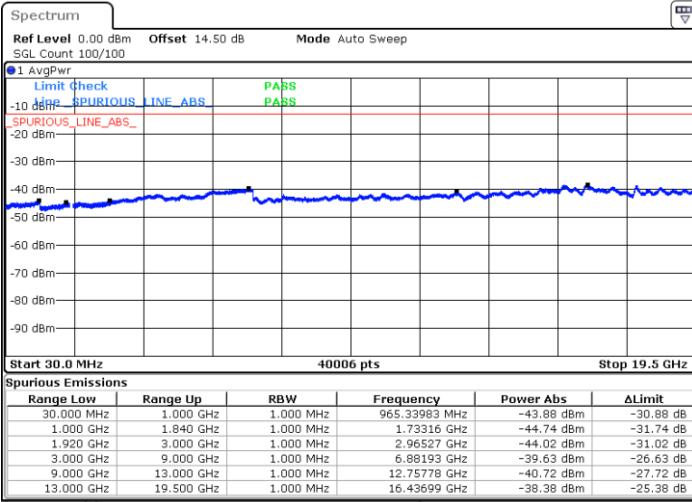

Date: 28 JUN 2018 15:22:41

Middle Channel / QPSK

Middle Channel / 16QAM

Date: 28 JUN 2018 15:24:14

Date: 28 JUN 2018 15:25:07

LTE Band 25 / 5MHz

Highest Channel / QPSK

Date: 28 JUN 2018 15:31:12

Highest Channel / 16QAM

Date: 28 JUN 2018 15:32:05

LTE Band 25 / 10MHz

Lowest Channel / QPSK

Date: 28 JUN 2018 15:33:37

Lowest Channel / 16QAM

Date: 28 JUN 2018 15:34:31

LTE Band 25 / 10MHz

Middle Channel / QPSK

Middle Channel / 16QAM

Date: 28 JUN 2018 15:36:03

Date: 28 JUN 2018 15:36:56

Highest Channel / QPSK

Highest Channel / 16QAM

Date: 28 JUN 2018 15:43:01

Date: 28 JUN 2018 15:43:54