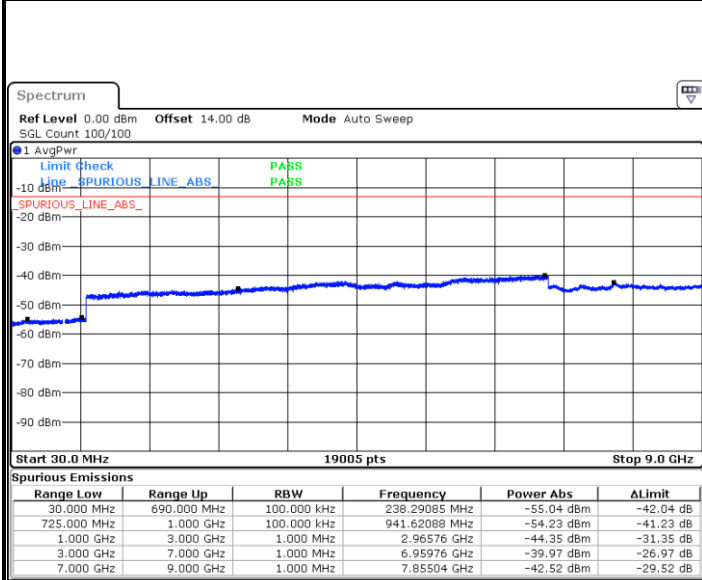

Date: 29 JUN 2018 15:24:28

Date: 29 JUN 2018 15:25:21

Highest Channel / QPSK

Highest Channel / 16QAM

Date: 29 JUN 2018 15:31:25

Date: 29 JUN 2018 15:32:19

LTE Band 12 / 5MHz

Lowest Channel / QPSK

Date: 29 JUN 2018 15:38:23

Lowest Channel / 16QAM

Date: 29 JUN 2018 15:39:16

Middle Channel / QPSK

Date: 29 JUN 2018 15:40:48

Middle Channel / 16QAM

Date: 29 JUN 2018 15:41:41

LTE Band 12 / 5MHz

Highest Channel / QPSK

Date: 29 JUN 2018 15:47:45

Highest Channel / 16QAM

Date: 29 JUN 2018 15:48:38

LTE Band 12 / 10MHz

Lowest Channel / QPSK

Date: 29 JUN 2018 15:54:43

Lowest Channel / 16QAM

Date: 29 JUN 2018 15:55:36

LTE Band 12 / 10MHz

Middle Channel / QPSK

Date: 29 JUN 2018 15:57:08

Middle Channel / 16QAM

Date: 29 JUN 2018 15:58:01

Highest Channel / QPSK

Date: 29 JUN 2018 16:04:05