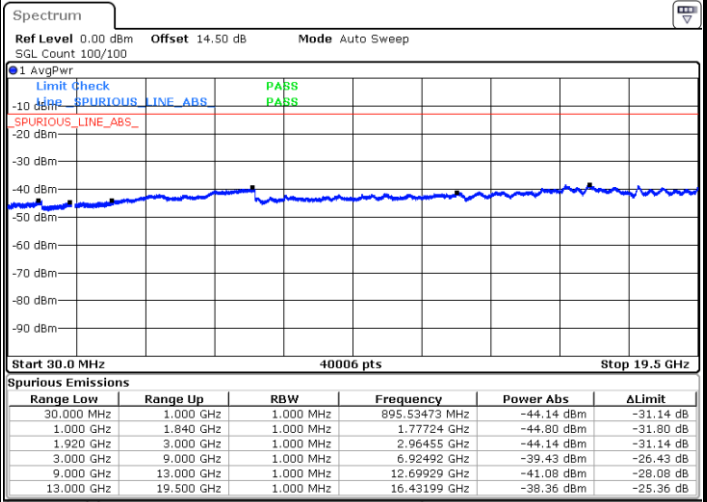

Date: 28 JUN 2018 15:00:14

LTE Band 25 / 1.4MHz

Highest Channel / QPSK

Date: 28 JUN 2018 15:06:18

Highest Channel / 16QAM

Date: 28 JUN 2018 15:07:12

LTE Band 25 / 3MHz

Lowest Channel / QPSK

Date: 28 JUN 2018 15:09:59

Lowest Channel / 16QAM

Date: 28 JUN 2018 15:10:52

LTE Band 25 / 3MHz

Middle Channel / QPSK

Middle Channel / 16QAM

Date: 28 JUN 2018 15:12:24

Date: 28 JUN 2018 15:13:18

Highest Channel / QPSK

Highest Channel / 16QAM

Date: 28 JUN 2018 15:19:22

Date: 28 JUN 2018 15:20:15

LTE Band 25 / 5MHz

Lowest Channel / QPSK

Lowest Channel / 16QAM

Date: 28 JUN 2018 15:21:48