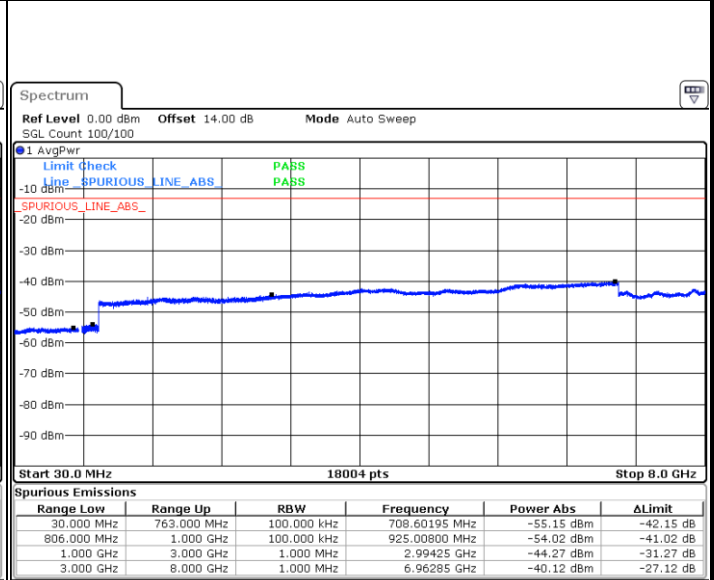

Lowest Channel / 64QAM

Middle Channel / 64QAM

Date: 29 JUN 2018 14:52:00

Date: 29 JUN 2018 14:54:03

Highest Channel / 64QAM

Date: 29 JUN 2018 14:57:32

LTE Band 13 / 5MHz

Lowest Channel / QPSK

Lowest Channel / 16QAM

Middle Channel / QPSK

Middle Channel / 16QAM

LTE Band 13 / 5MHz

Highest Channel / QPSK

Date: 28 JUN 2018 18:21:05

Highest Channel / 16QAM

Date: 28 JUN 2018 18:21:58

LTE Band 13 / 10MHz

Middle Channel / QPSK

Date: 28 JUN 2018 18:33:18

Middle Channel / 16QAM

Date: 28 JUN 2018 18:34:11

LTE Band 13 / 5MHz

Lowest Channel / 64QAM

Middle Channel / 64QAM