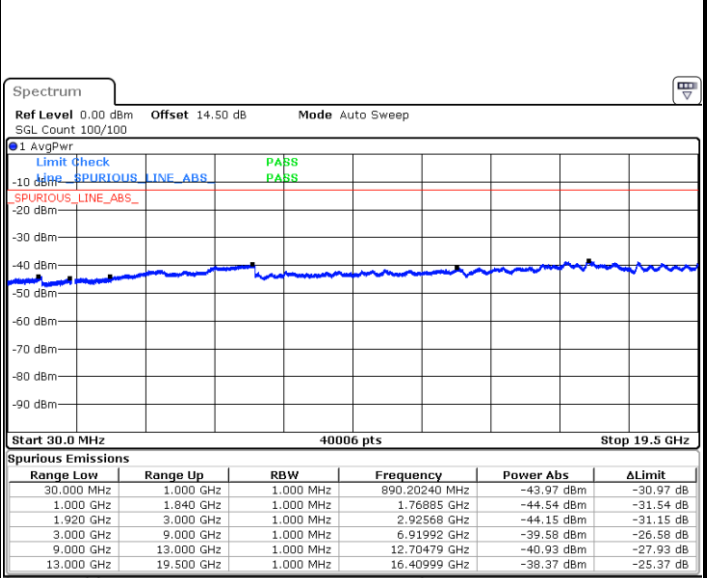

Date: 28 JUN 2018 19:14:20

Date: 28 JUN 2018 19:15:50

LTE Band 13 / 5MHz

LTE Band 13 / 10MHz

Highest Channel / 64QAM

Middle Channel / 64QAM

Date: 28 JUN 2018 19:16:55

Date: 29 JUN 2018 14:17:06

LTE Band 25 / 1.4MHz

Lowest Channel / QPSK

Date: 28 JUN 2018 14:56:55

Lowest Channel / 16QAM

Date: 28 JUN 2018 14:57:48

Middle Channel / QPSK

Date: 28 JUN 2018 14:59:21

Middle Channel / 16QAM

Date: 28 JUN 2018 15:00:14

LTE Band 25 / 1.4MHz

Highest Channel / QPSK

Date: 28 JUN 2018 15:06:18

Highest Channel / 16QAM

Date: 28 JUN 2018 15:07:12

LTE Band 25 / 3MHz

Lowest Channel / QPSK