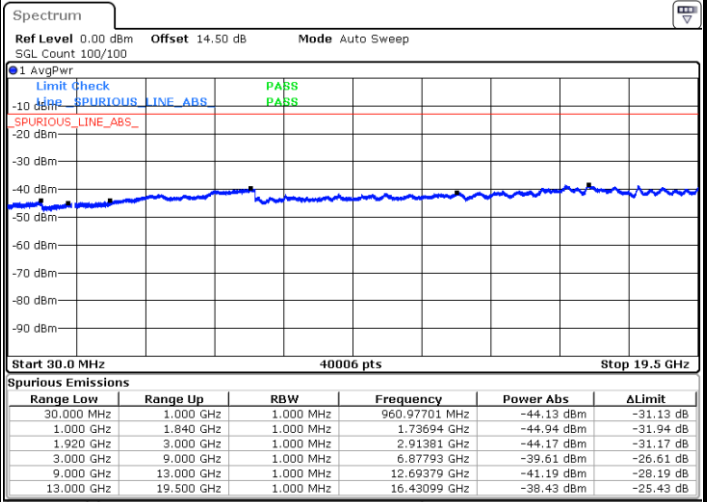

Date: 28 JUN 2018 15:00:14

LTE Band 25 / 1.4MHz

Highest Channel / QPSK

Date: 28 JUN 2018 15:06:18

Highest Channel / 16QAM

Date: 28 JUN 2018 15:07:12

LTE Band 25 / 3MHz

Lowest Channel / QPSK

Date: 28 JUN 2018 15:09:59

Lowest Channel / 16QAM

Date: 28 JUN 2018 15:10:52

LTE Band 25 / 3MHz

Middle Channel / QPSK

Middle Channel / 16QAM

Date: 28 JUN 2018 15:12:24

Date: 28 JUN 2018 15:13:18

Highest Channel / QPSK

Highest Channel / 16QAM

Date: 28 JUN 2018 15:19:22

Date: 28 JUN 2018 15:20:15

LTE Band 25 / 5MHz

Lowest Channel / QPSK

Lowest Channel / 16QAM

Date: 28 JUN 2018 15:21:48