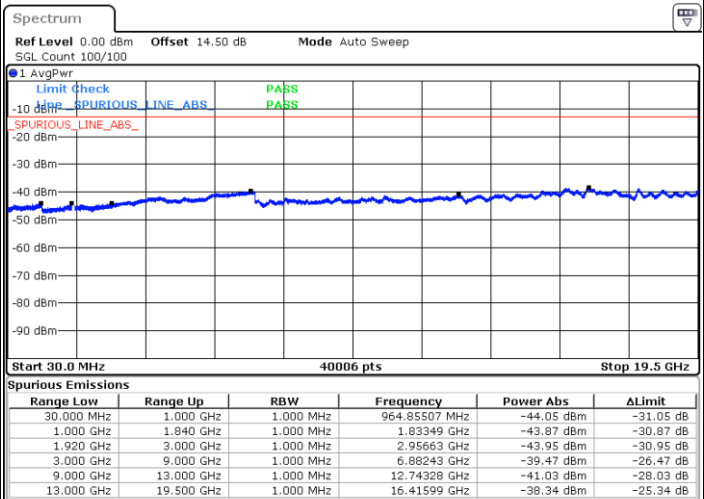

LTE Band 25 / 15MHz

Lowest Channel / QPSK

Lowest Channel / 16QAM

Date: 28 JUN 2018 15:45:26

Date: 28 JUN 2018 15:46:20

Middle Channel / QPSK

Middle Channel / 16QAM

Date: 28 JUN 2018 15:47:52

Date: 28 JUN 2018 15:48:45

LTE Band 25 / 15MHz

Highest Channel / QPSK

Date: 28 JUN 2018 15:54:50

Highest Channel / 16QAM

Date: 28 JUN 2018 15:55:43

LTE Band 25 / 20MHz

Lowest Channel / QPSK

Date: 28 JUN 2018 15:57:16

Lowest Channel / 16QAM

Date: 28 JUN 2018 15:58:09

LTE Band 25 / 20MHz

Middle Channel / QPSK

Middle Channel / 16QAM

Date: 28 JUN 2018 15:59:41

Date: 28 JUN 2018 16:00:35