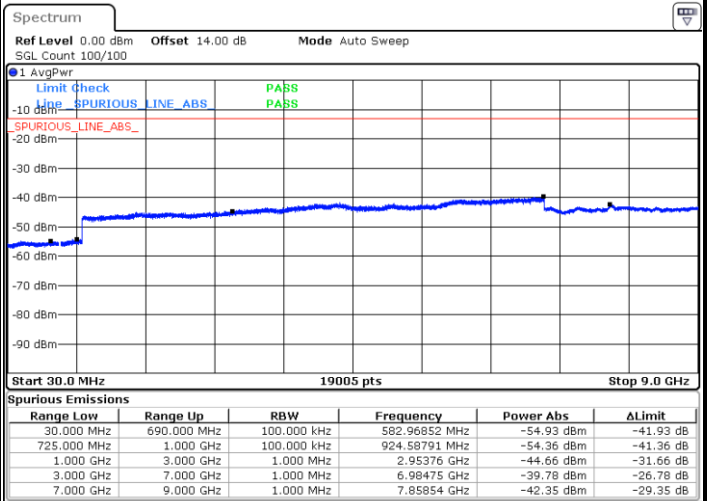

Date: 29 JUN 2018 15:08:08

Middle Channel / 16QAM

Date: 29 JUN 2018 15:09:01

LTE Band 12 / 1.4MHz

Highest Channel / QPSK

Date: 29 JUN 2018 15:15:05

Highest Channel / 16QAM

Date: 29 JUN 2018 15:15:58

LTE Band 12 / 3MHz

Lowest Channel / QPSK

Date: 29 JUN 2018 15:22:03

Lowest Channel / 16QAM

Date: 29 JUN 2018 15:22:56

LTE Band 12 / 3MHz

Middle Channel / QPSK

Middle Channel / 16QAM

Date: 29 JUN 2018 15:24:28

Date: 29 JUN 2018 15:25:21

Highest Channel / QPSK

Highest Channel / 16QAM

Date: 29 JUN 2018 15:31:25

Date: 29 JUN 2018 15:32:19

LTE Band 12 / 5MHz

Lowest Channel / QPSK