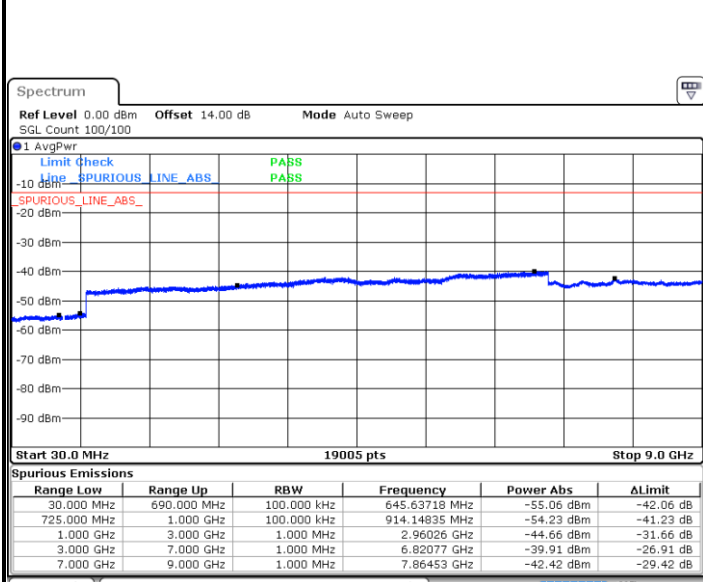

Highest Channel / QPSK

Date: 29 JUN 2018 15:47:45

Highest Channel / 16QAM

Date: 29 JUN 2018 15:48:38

LTE Band 12 / 10MHz

Lowest Channel / QPSK

Date: 29 JUN 2018 15:54:43

Lowest Channel / 16QAM

Date: 29 JUN 2018 15:55:36

LTE Band 12 / 10MHz

Middle Channel / QPSK

Date: 29 JUN 2018 15:57:08

Middle Channel / 16QAM

Date: 29 JUN 2018 15:58:01

Highest Channel / QPSK

Date: 29 JUN 2018 16:04:05

Highest Channel / 16QAM

Date: 29 JUN 2018 16:04:58

LTE Band 12 / 1.4MHz

Lowest Channel / 64QAM

Middle Channel / 64QAM

Date: 29 JUN 2018 14:28:20

Date: 29 JUN 2018 14:29:33

Highest Channel / 64QAM

Date: 29 JUN 2018 14:33:02

LTE Band 12 / 3MHz

Lowest Channel / 64QAM

Middle Channel / 64QAM

Date: 29 JUN 2018 14:36:30

Date: 29 JUN 2018 14:37:43

Highest Channel / 64QAM

Date: 29 JUN 2018 14:41:12