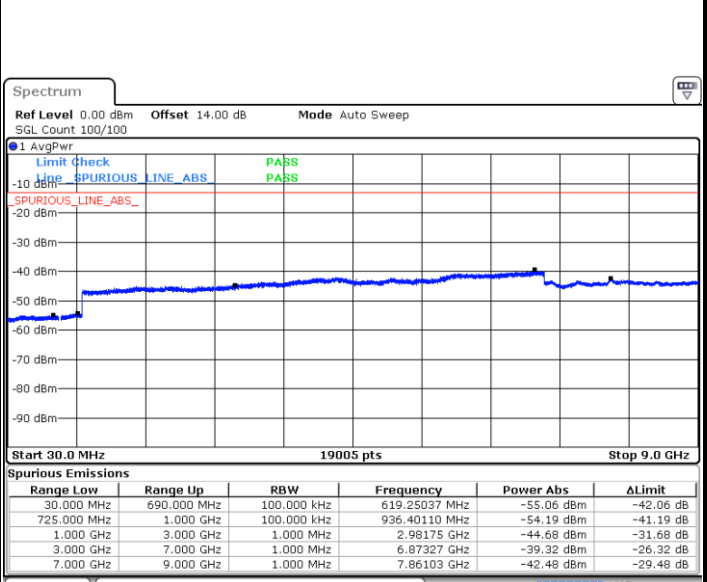

Date: 29 JUN 2018 15:24:28

Date: 29 JUN 2018 15:25:21

Highest Channel / QPSK

Highest Channel / 16QAM

Date: 29 JUN 2018 15:31:25

Date: 29 JUN 2018 15:32:19

LTE Band 12 / 5MHz

Lowest Channel / QPSK

Date: 29 JUN 2018 15:38:23

Lowest Channel / 16QAM

Date: 29 JUN 2018 15:39:16

Middle Channel / QPSK

Date: 29 JUN 2018 15:40:48

Middle Channel / 16QAM

Date: 29 JUN 2018 15:41:41

LTE Band 12 / 5MHz

Highest Channel / QPSK

Date: 29 JUN 2018 15:47:45

Highest Channel / 16QAM

Date: 29 JUN 2018 15:48:38

LTE Band 12 / 10MHz

Lowest Channel / QPSK

Date: 29 JUN 2018 15:54:43

Lowest Channel / 16QAM

Date: 29 JUN 2018 15:55:36

LTE Band 12 / 10MHz

Middle Channel / QPSK

Date: 29 JUN 2018 15:57:08

Middle Channel / 16QAM

Date: 29 JUN 2018 15:58:01

Highest Channel / QPSK

Date: 29 JUN 2018 16:04:05