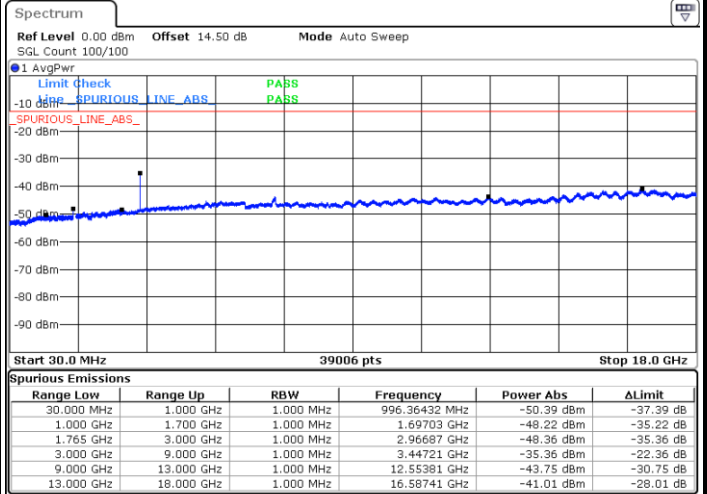

LTE Band 4 / 10MHz

Lowest Channel / 64QAM

Middle Channel / 64QAM

Date: 27.JUN.2018 19:44:58

Date: 27.JUN.2018 19:46:14

Highest Channel / 64QAM

Date: 27.JUN.2018 19:49:48

LTE Band 4 / 15MHz

Lowest Channel / 64QAM

Middle Channel / 64QAM

Date: 27.JUN.2018 19:53:22

Date: 27.JUN.2018 19:54:38

Highest Channel / 64QAM

Date: 27.JUN.2018 19:58:12

LTE Band 4 / 20MHz

Lowest Channel / 64QAM

Middle Channel / 64QAM

Date: 27.JUN.2018 20:01:47

Date: 27.JUN.2018 20:03:03

Highest Channel / 64QAM

Date: 27.JUN.2018 20:06:37

LTE Band 5 / 1.4MHz

Lowest Channel / QPSK

Date: 23 JUN 2018 17:20:28