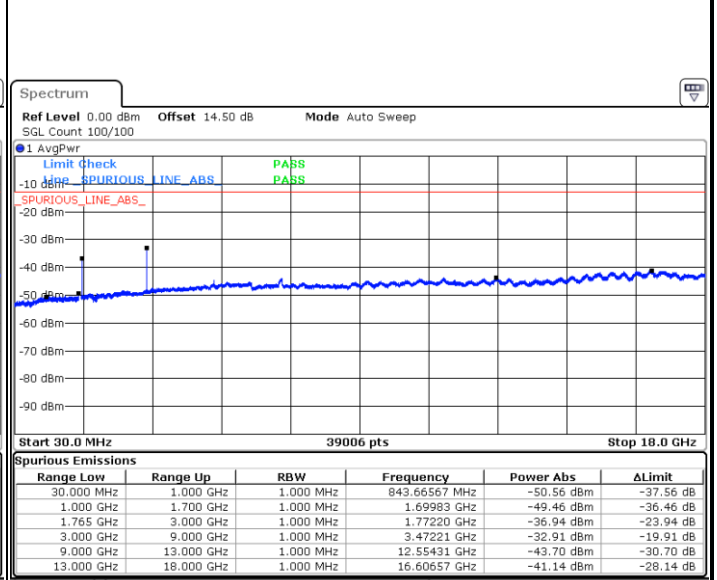

LTE Band 4 / 15MHz

Highest Channel / QPSK

Highest Channel / 16QAM

Date: 27.JUN.2018 18:46:31

Date: 27.JUN.2018 18:47:27

LTE Band 4 / 20MHz

Lowest Channel / QPSK

Lowest Channel / 16QAM

Date: 27.JUN.2018 18:53:40

Date: 27.JUN.2018 18:54:36

LTE Band 4 / 20MHz

Middle Channel / QPSK

Date: 27.JUN.2018 18:56:13

Middle Channel / 16QAM

Date: 27.JUN.2018 18:57:09

Highest Channel / QPSK

Date: 27.JUN.2018 19:03:22

Highest Channel / 16QAM

Date: 27.JUN.2018 19:04:18

LTE Band 4 / 1.4MHz

Lowest Channel / 64QAM

Middle Channel / 64QAM

Date: 27.JUN.2018 19:19:43

Date: 27.JUN.2018 19:20:59

Highest Channel / 64QAM

Date: 27.JUN.2018 19:24:34

LTE Band 4 / 3MHz

Lowest Channel / 64QAM

Middle Channel / 64QAM

Date: 27.JUN.2018 19:28:08

Date: 27.JUN.2018 19:29:24

Highest Channel / 64QAM