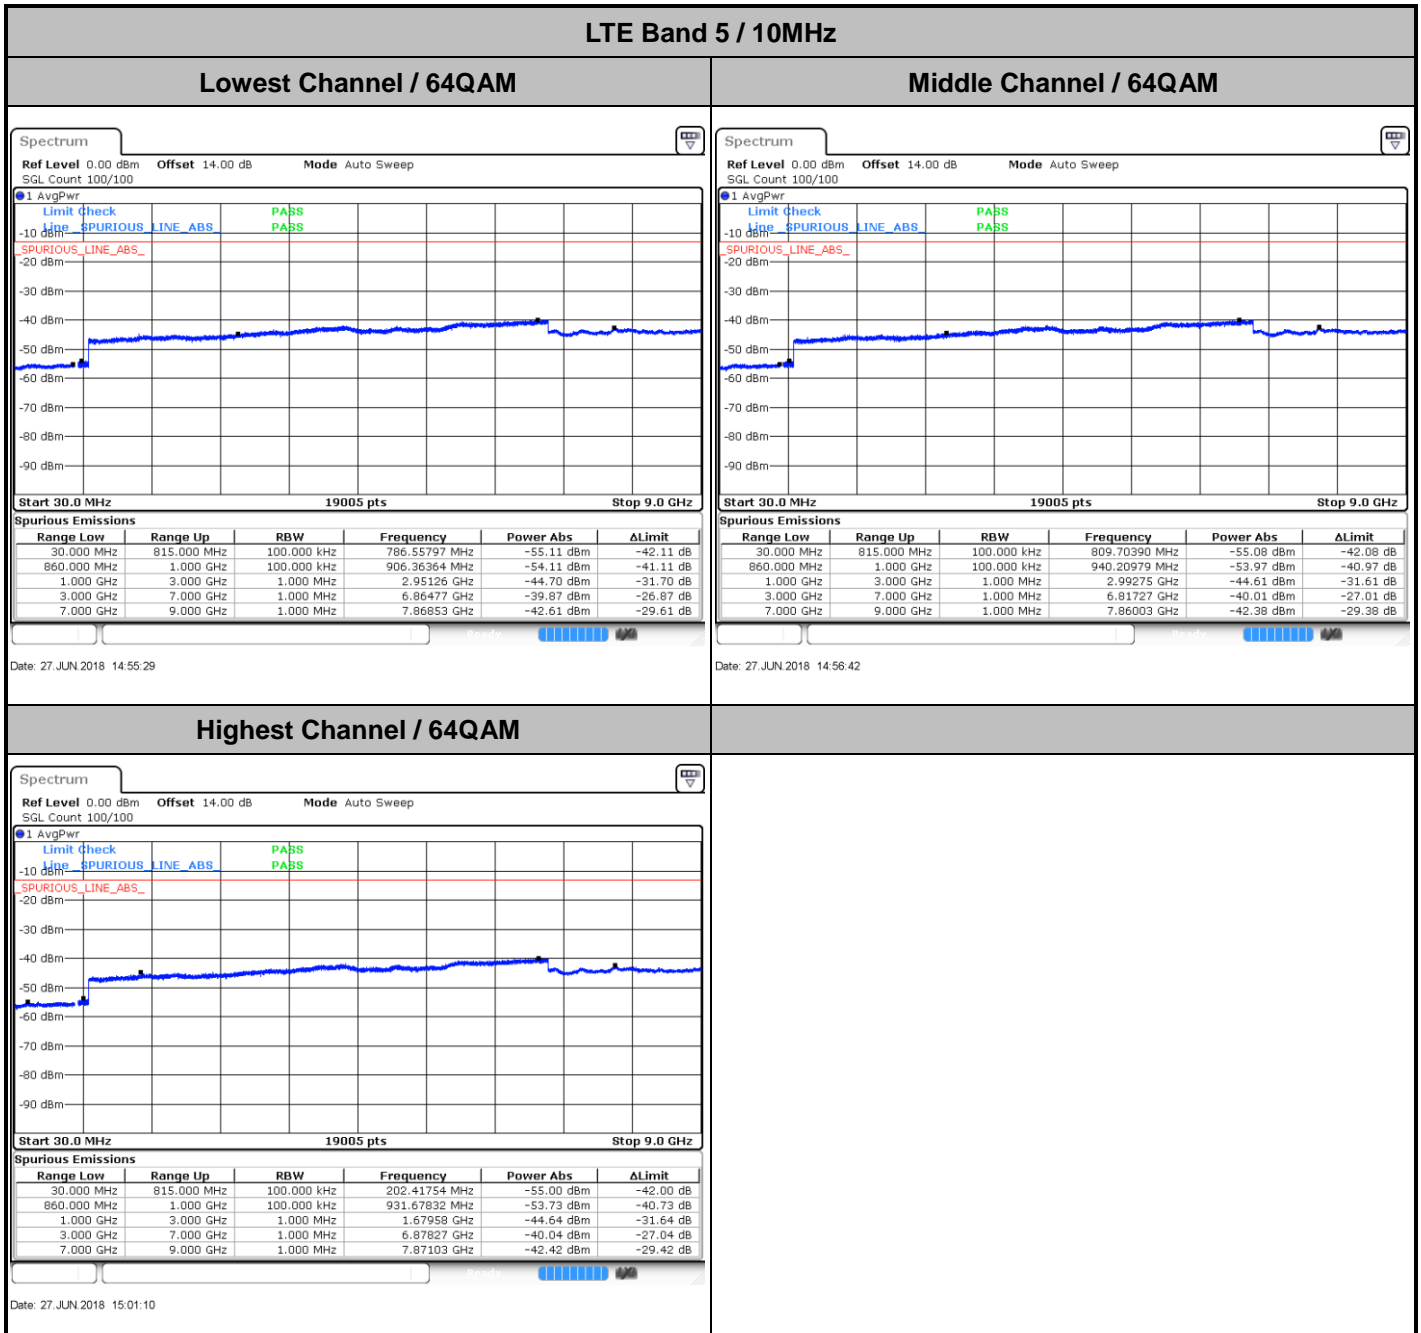

Lowest Channel / QPSK

Date: 23 JUN 2018 18:22:22

Lowest Channel / 16QAM

Date: 23 JUN 2018 18:23:17

LTE Band 5 / 10MHz

Middle Channel / QPSK

Date: 23 JUN 2018 18:24:51

Middle Channel / 16QAM

Date: 23 JUN 2018 18:25:46

LTE Band 5 / 10MHz

Highest Channel / QPSK

Highest Channel / 16QAM

Date: 23 JUN 2018 18:33:56

Date: 23 JUN 2018 18:34:51

LTE Band 7 / 5MHz

Lowest Channel / QPSK

Date: 1.JUL.2018 13:20:24

Lowest Channel / 16QAM

Date: 1.JUL.2018 13:24:01

Middle Channel / QPSK

Date: 1.JUL.2018 13:21:16

Middle Channel / 16QAM

Date: 1.JUL.2018 13:24:54

LTE Band 7 / 5MHz

Highest Channel / QPSK

Date: 1 JUL 2018 13:22:09

Highest Channel / 16QAM

Date: 1 JUL 2018 13:25:47

LTE Band 7 / 10MHz

Lowest Channel / QPSK

Date: 1 JUL 2018 13:28:37

Lowest Channel / 16QAM