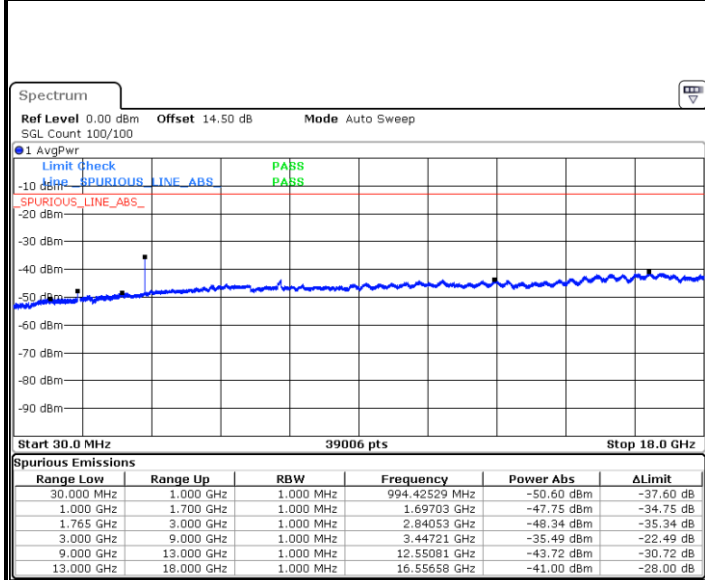

LTE Band 4 / 15MHz

Highest Channel / QPSK

Highest Channel / 16QAM

Date: 27.JUN.2018 18:46:31

Date: 27.JUN.2018 18:47:27

LTE Band 4 / 20MHz

Lowest Channel / QPSK

Lowest Channel / 16QAM

Date: 27.JUN.2018 18:53:40

Date: 27.JUN.2018 18:54:36

LTE Band 4 / 20MHz

Middle Channel / QPSK

Date: 27.JUN.2018 18:56:13

Middle Channel / 16QAM

Date: 27.JUN.2018 18:57:09

Highest Channel / QPSK

Date: 27.JUN.2018 19:03:22

Highest Channel / 16QAM

Date: 27.JUN.2018 19:04:18

LTE Band 4 / 1.4MHz

Lowest Channel / 64QAM

Middle Channel / 64QAM

Date: 27.JUN.2018 19:19:43

Date: 27.JUN.2018 19:20:59