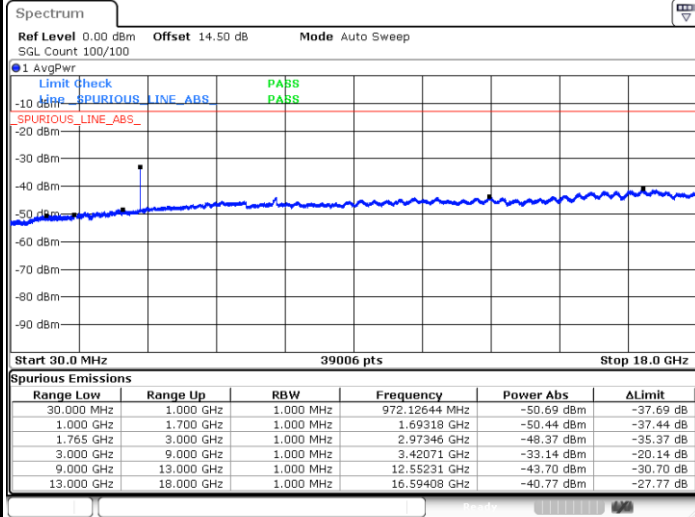

Date: 27.JUN.2018 19:03:22

Highest Channel / 16QAM

Date: 27.JUN.2018 19:04:18

LTE Band 4 / 1.4MHz

Lowest Channel / 64QAM

Middle Channel / 64QAM

Date: 27.JUN.2018 19:19:43

Date: 27.JUN.2018 19:20:59

Highest Channel / 64QAM

Date: 27.JUN.2018 19:24:34

LTE Band 4 / 3MHz

Lowest Channel / 64QAM

Middle Channel / 64QAM

Date: 27.JUN.2018 19:28:08

Date: 27.JUN.2018 19:29:24

Highest Channel / 64QAM