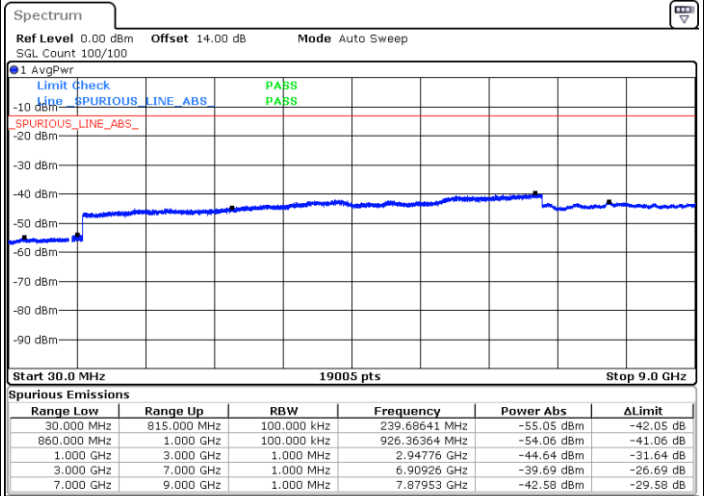

Middle Channel / 64QAM

Date: 27.JUN.2018 20:01:47

Date: 27.JUN.2018 20:03:03

Highest Channel / 64QAM

Date: 27.JUN.2018 20:06:37

LTE Band 5 / 1.4MHz

Lowest Channel / QPSK

Date: 23 JUN 2018 17:20:28

Lowest Channel / 16QAM

Date: 23 JUN 2018 17:21:23

Middle Channel / QPSK

Date: 23 JUN 2018 17:22:58

Middle Channel / 16QAM

Date: 23 JUN 2018 17:23:53

LTE Band 5 / 1.4MHz

Lowest Channel / 64QAM

Middle Channel / 64QAM

Date: 27 JUN 2018 14:24:58

Date: 27 JUN 2018 14:26:11

Highest Channel / 64QAM

Date: 27 JUN 2018 14:30:40

LTE Band 5 / 3MHz

Lowest Channel / QPSK

Lowest Channel / 16QAM