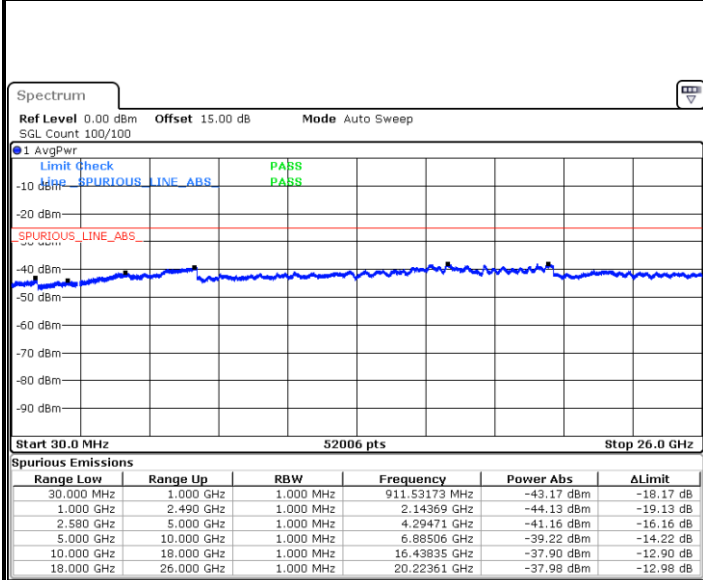

Date: 1.JUL.2018 13:30:23

Date: 1.JUL.2018 13:33:01

LTE Band 7 / 15MHz

Lowest Channel / QPSK

Lowest Channel / 16QAM

Date: 1.JUL.2018 13:35:51

Date: 1.JUL.2018 13:38:30

Middle Channel / QPSK

Middle Channel / 16QAM

Date: 1.JUL.2018 13:36:44

Date: 1.JUL.2018 13:39:23

LTE Band 7 / 15MHz

Highest Channel / QPSK

Date: 1 JUL 2018 13:37:37

Highest Channel / 16QAM

Date: 1 JUL 2018 13:40:15

LTE Band 7 / 20MHz

Lowest Channel / QPSK

Date: 1 JUL 2018 13:43:06

Lowest Channel / 16QAM

Date: 1 JUL 2018 13:45:44

LTE Band 7 / 20MHz

Middle Channel / QPSK

Middle Channel / 16QAM

Date: 1.JUL.2018 13:43:59

Date: 1.JUL.2018 13:46:36

Highest Channel / QPSK

Highest Channel / 16QAM

Date: 1.JUL.2018 13:44:51

Date: 1.JUL.2018 13:47:29

LTE Band 7 / 5MHz

Lowest Channel / 64QAM