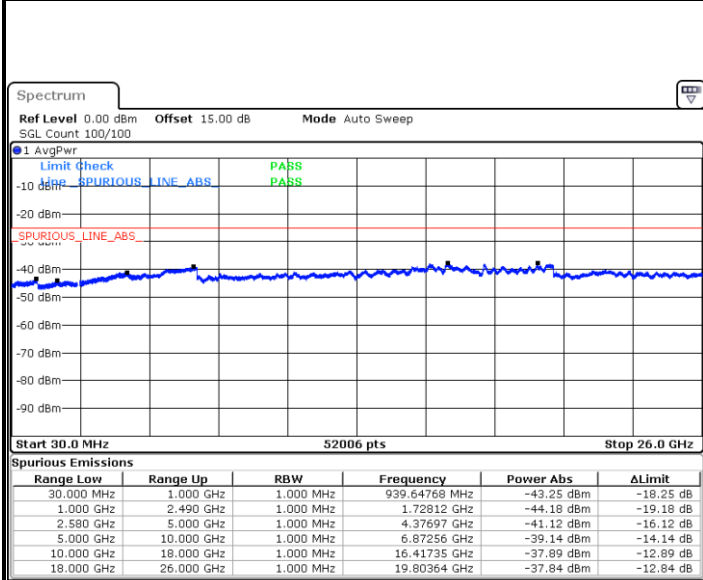

Date: 23 JUN 2018 18:25:46

LTE Band 5 / 10MHz

Highest Channel / QPSK

Highest Channel / 16QAM

Date: 23 JUN 2018 18:33:56

Date: 23 JUN 2018 18:34:51

LTE Band 7 / 5MHz

Lowest Channel / QPSK

Date: 1.JUL.2018 13:20:24

Lowest Channel / 16QAM

Date: 1.JUL.2018 13:24:01

Middle Channel / QPSK

Date: 1.JUL.2018 13:21:16

Middle Channel / 16QAM

Date: 1.JUL.2018 13:24:54

LTE Band 7 / 5MHz

Highest Channel / QPSK

Date: 1 JUL 2018 13:22:09

Highest Channel / 16QAM

Date: 1 JUL 2018 13:25:47

LTE Band 7 / 10MHz

Lowest Channel / QPSK

Date: 1 JUL 2018 13:28:37

Lowest Channel / 16QAM