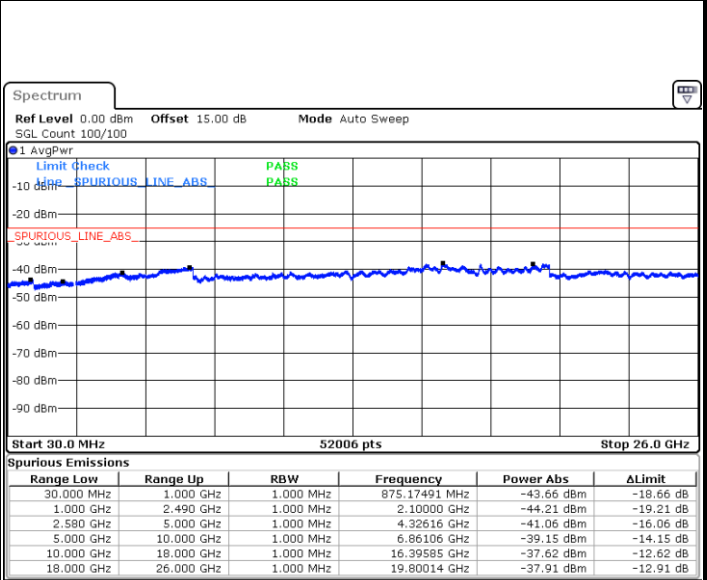

Lowest Channel / QPSK

Date: 23 JUN 2018 18:22:22

Lowest Channel / 16QAM

Date: 23 JUN 2018 18:23:17

LTE Band 5 / 10MHz

Middle Channel / QPSK

Date: 23 JUN 2018 18:24:51

Middle Channel / 16QAM

Date: 23 JUN 2018 18:25:46

LTE Band 5 / 10MHz

Highest Channel / QPSK

Highest Channel / 16QAM

Date: 23 JUN 2018 18:33:56

Date: 23 JUN 2018 18:34:51

LTE Band 7 / 5MHz

Lowest Channel / QPSK

Date: 1.JUL.2018 13:20:24

Lowest Channel / 16QAM

Date: 1.JUL.2018 13:24:01

Middle Channel / QPSK

Date: 1.JUL.2018 13:21:16

Middle Channel / 16QAM

Date: 1.JUL.2018 13:24:54

LTE Band 7 / 5MHz

Highest Channel / QPSK

Date: 1 JUL 2018 13:22:09

Highest Channel / 16QAM

Date: 1 JUL 2018 13:25:47

LTE Band 7 / 10MHz

Lowest Channel / QPSK

Date: 1 JUL 2018 13:28:37

Lowest Channel / 16QAM