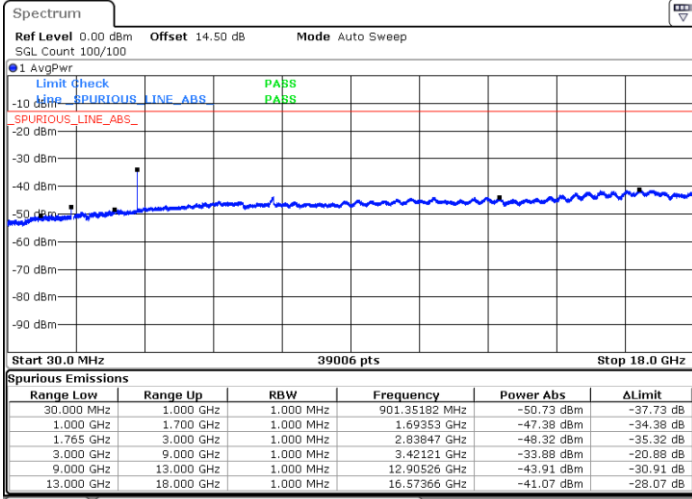

Highest Channel / 64QAM

Date: 27.JUN.2018 19:24:34

LTE Band 4 / 3MHz

Lowest Channel / 64QAM

Middle Channel / 64QAM

Date: 27.JUN.2018 19:28:08

Date: 27.JUN.2018 19:29:24

Highest Channel / 64QAM

Date: 27.JUN.2018 19:32:59

LTE Band 4 / 5MHz

Lowest Channel / 64QAM

Middle Channel / 64QAM

Date: 27.JUN.2018 19:36:33

Date: 27.JUN.2018 19:37:49

Highest Channel / 64QAM

Date: 27.JUN.2018 19:41:24

LTE Band 4 / 10MHz

Lowest Channel / 64QAM

Middle Channel / 64QAM

Date: 27.JUN.2018 19:44:58

Date: 27.JUN.2018 19:46:14

Highest Channel / 64QAM

Date: 27.JUN.2018 19:49:48

LTE Band 4 / 15MHz