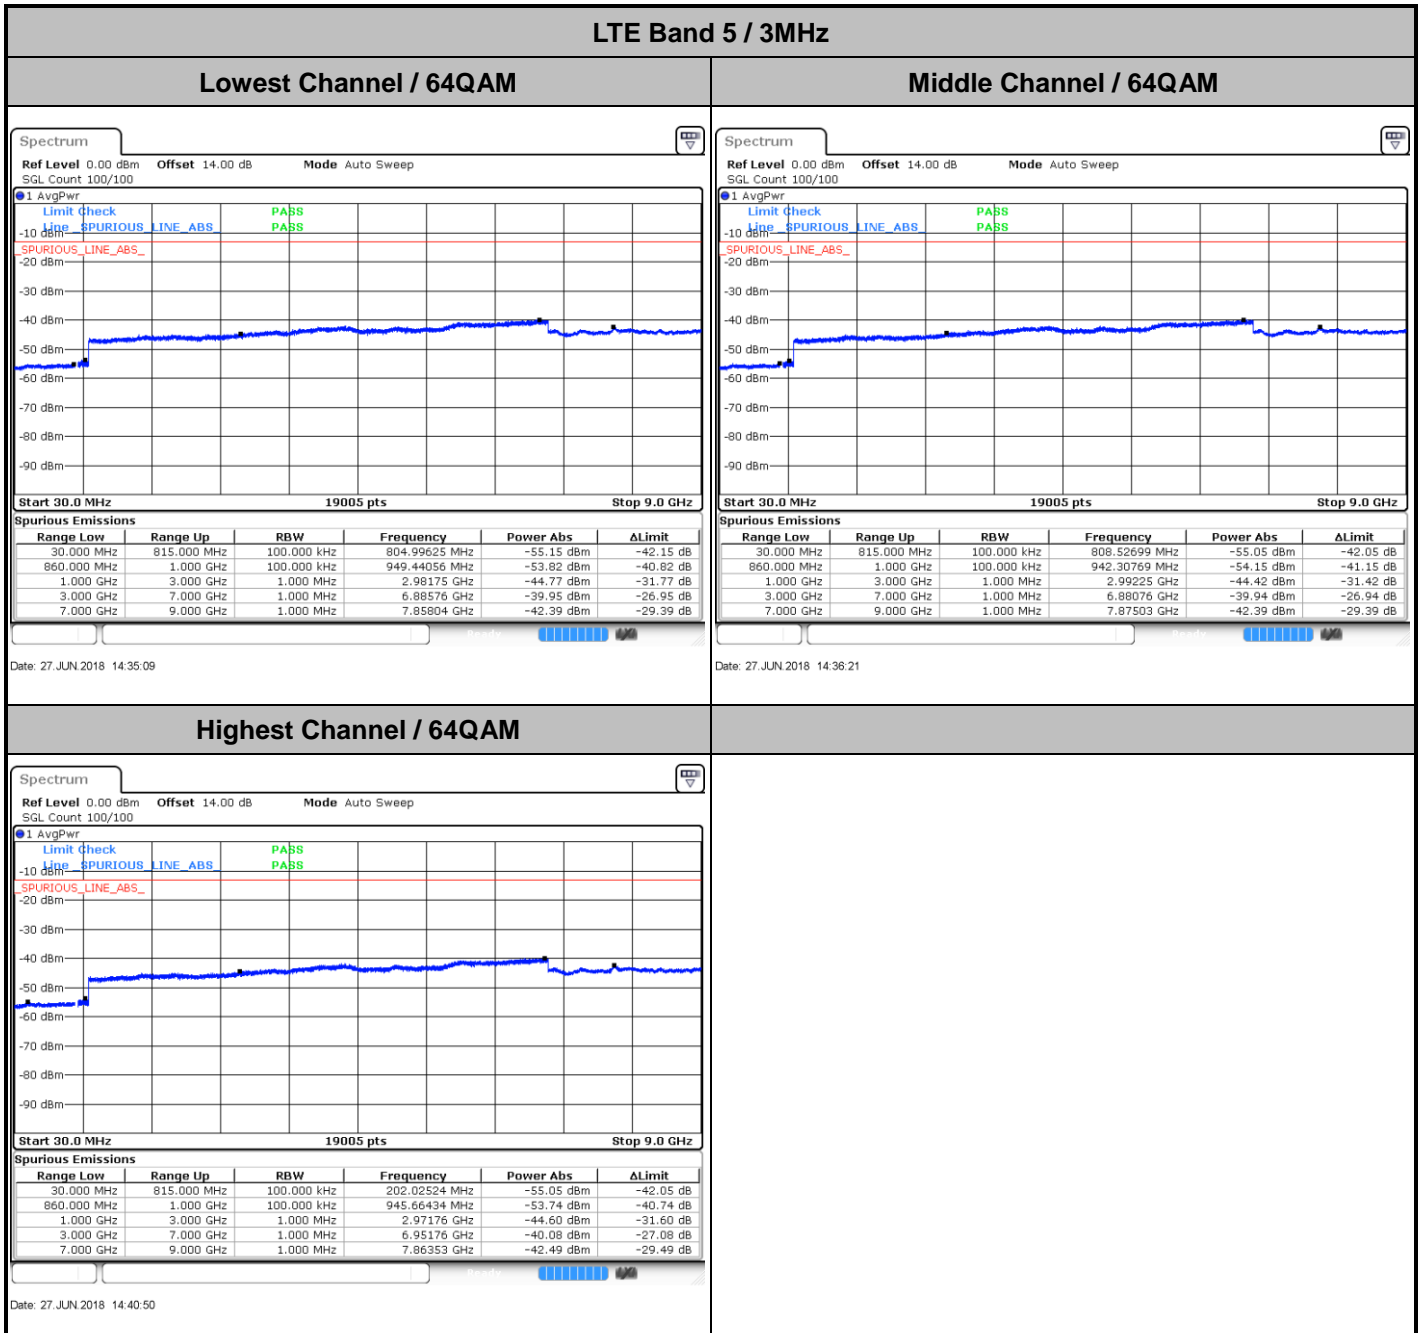

Middle Channel / 64QAM

Date: 27 JUN 2018 14:24:58

Date: 27 JUN 2018 14:26:11

Highest Channel / 64QAM

Date: 27 JUN 2018 14:30:40

LTE Band 5 / 3MHz

Lowest Channel / QPSK

Lowest Channel / 16QAM

Date: 23 JUN 2018 17:41:08

Date: 23 JUN 2018 17:42:03

LTE Band 5 / 3MHz

Middle Channel / QPSK

Middle Channel / 16QAM

Date: 23 JUN 2018 17:43:38

Date: 23 JUN 2018 17:44:33

LTE Band 5 / 5MHz

Lowest Channel / QPSK

Lowest Channel / 16QAM

Date: 23 JUN 2018 18:01:45

Date: 23 JUN 2018 18:02:41

Middle Channel / QPSK

Middle Channel / 16QAM

Date: 23 JUN 2018 18:04:15

Date: 23 JUN 2018 18:05:09

LTE Band 5 / 5MHz

Lowest Channel / 64QAM

Middle Channel / 64QAM

Date: 27 JUN 2018 14:45:19

Date: 27 JUN 2018 14:46:31

Highest Channel / 64QAM

Date: 27 JUN 2018 14:51:00

LTE Band 5 / 10MHz