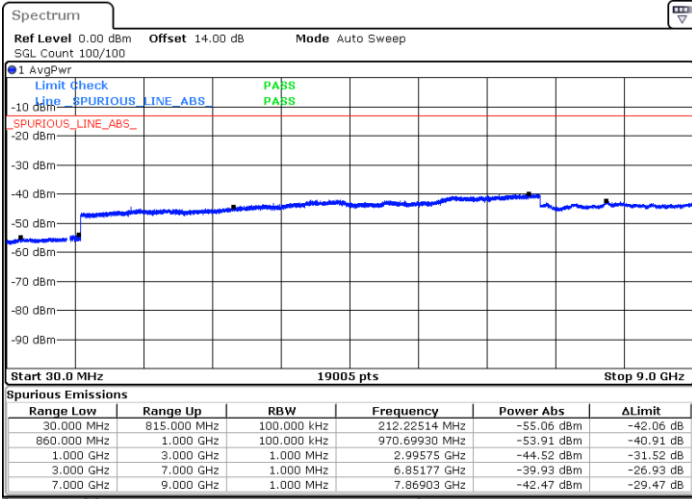

Lowest Channel / QPSK

Lowest Channel / 16QAM

Date: 23 JUN 2018 18:01:45

Date: 23 JUN 2018 18:02:41

Middle Channel / QPSK

Middle Channel / 16QAM

Date: 23 JUN 2018 18:04:15

Date: 23 JUN 2018 18:05:09

LTE Band 5 / 5MHz

Lowest Channel / 64QAM

Middle Channel / 64QAM

Date: 27 JUN 2018 14:45:19

Date: 27 JUN 2018 14:46:31

Highest Channel / 64QAM

Date: 27 JUN 2018 14:51:00

LTE Band 5 / 10MHz