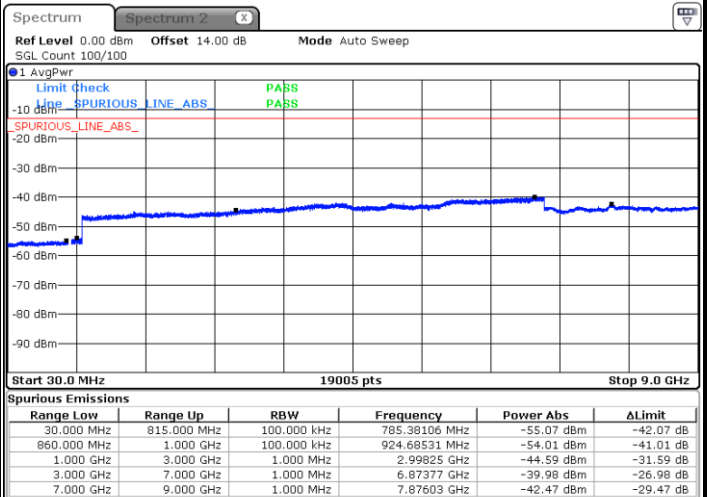

Lowest Channel / 16QAM

Date: 23 JUN 2018 17:21:23

Middle Channel / QPSK

Date: 23 JUN 2018 17:22:58

Middle Channel / 16QAM

Date: 23 JUN 2018 17:23:53

LTE Band 5 / 1.4MHz

Lowest Channel / 64QAM

Middle Channel / 64QAM

Date: 27 JUN 2018 14:24:58

Date: 27 JUN 2018 14:26:11

Highest Channel / 64QAM

Date: 27 JUN 2018 14:30:40

LTE Band 5 / 3MHz

Lowest Channel / QPSK

Lowest Channel / 16QAM

Date: 23 JUN 2018 17:41:08

Date: 23 JUN 2018 17:42:03

LTE Band 5 / 3MHz

Middle Channel / QPSK

Middle Channel / 16QAM

Date: 23 JUN 2018 17:43:38

Date: 23 JUN 2018 17:44:33

LTE Band 5 / 5MHz