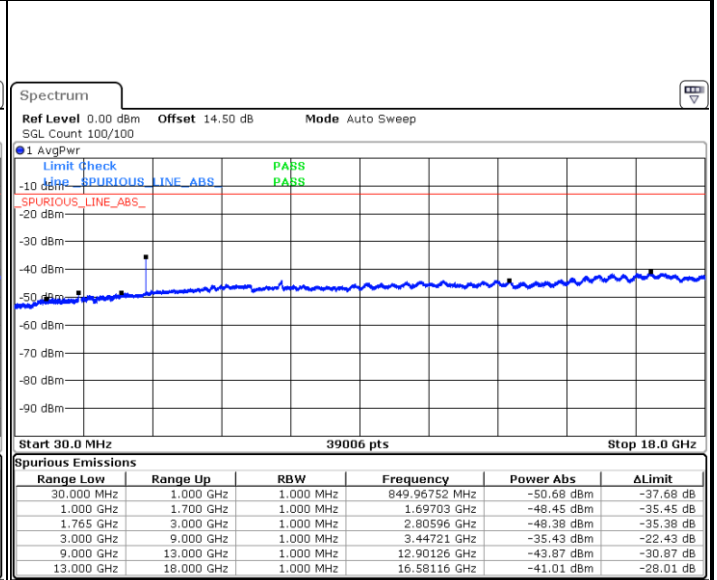

LTE Band 4 / 15MHz

Highest Channel / QPSK

Highest Channel / 16QAM

Date: 27.JUN.2018 18:46:31

Date: 27.JUN.2018 18:47:27

LTE Band 4 / 20MHz

Lowest Channel / QPSK

Lowest Channel / 16QAM

Date: 27.JUN.2018 18:53:40

Date: 27.JUN.2018 18:54:36

LTE Band 4 / 20MHz

Middle Channel / QPSK

Date: 27.JUN.2018 18:56:13

Middle Channel / 16QAM

Date: 27.JUN.2018 18:57:09

Highest Channel / QPSK

Date: 27.JUN.2018 19:03:22

Highest Channel / 16QAM

Date: 27.JUN.2018 19:04:18

LTE Band 4 / 1.4MHz

Lowest Channel / 64QAM

Middle Channel / 64QAM

Date: 27.JUN.2018 19:19:43

Date: 27.JUN.2018 19:20:59