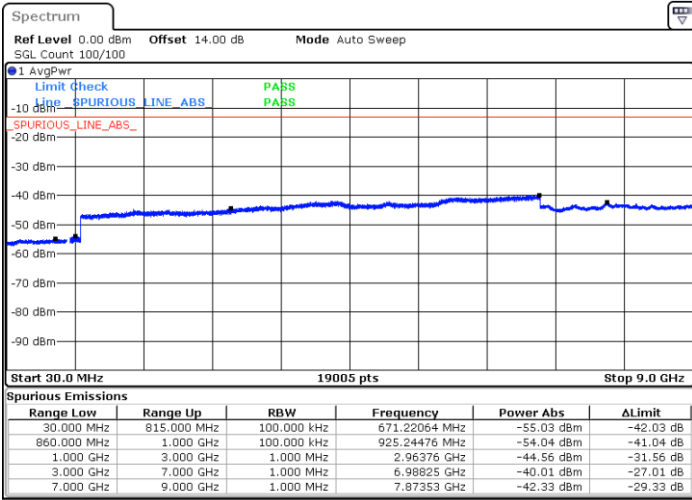

LTE Band 5 / 5MHz

Lowest Channel / 64QAM

Middle Channel / 64QAM

Date: 27 JUN 2018 14:45:19

Date: 27 JUN 2018 14:46:31

Highest Channel / 64QAM

Date: 27 JUN 2018 14:51:00

LTE Band 5 / 10MHz

Lowest Channel / QPSK

Date: 23 JUN 2018 18:22:22

Lowest Channel / 16QAM

Date: 23 JUN 2018 18:23:17

LTE Band 5 / 10MHz

Middle Channel / QPSK

Date: 23 JUN 2018 18:24:51

Middle Channel / 16QAM

Date: 23 JUN 2018 18:25:46

LTE Band 5 / 10MHz

Highest Channel / QPSK

Highest Channel / 16QAM

Date: 23 JUN 2018 18:33:56

Date: 23 JUN 2018 18:34:51

LTE Band 7 / 5MHz

Lowest Channel / QPSK