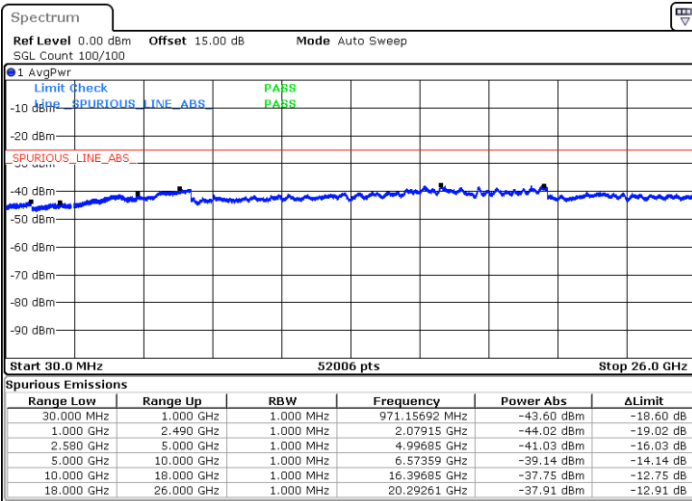

Highest Channel / QPSK

Date: 1 JUL 2018 13:22:09

Highest Channel / 16QAM

Date: 1 JUL 2018 13:25:47

LTE Band 7 / 10MHz

Lowest Channel / QPSK

Date: 1 JUL 2018 13:28:37

Lowest Channel / 16QAM

Date: 1 JUL 2018 13:31:16

LTE Band 7 / 10MHz

Middle Channel / QPSK

Middle Channel / 16QAM

Date: 1.JUL.2018 13:29:30

Date: 1.JUL.2018 13:32:08

Highest Channel / QPSK

Highest Channel / 16QAM

Date: 1.JUL.2018 13:30:23

Date: 1.JUL.2018 13:33:01

LTE Band 7 / 15MHz

Lowest Channel / QPSK

Lowest Channel / 16QAM

Date: 1.JUL.2018 13:35:51

Date: 1.JUL.2018 13:38:30

Middle Channel / QPSK

Middle Channel / 16QAM

Date: 1.JUL.2018 13:36:44

Date: 1.JUL.2018 13:39:23

LTE Band 7 / 15MHz

Highest Channel / QPSK

Date: 1 JUL 2018 13:37:37

Highest Channel / 16QAM

Date: 1 JUL 2018 13:40:15