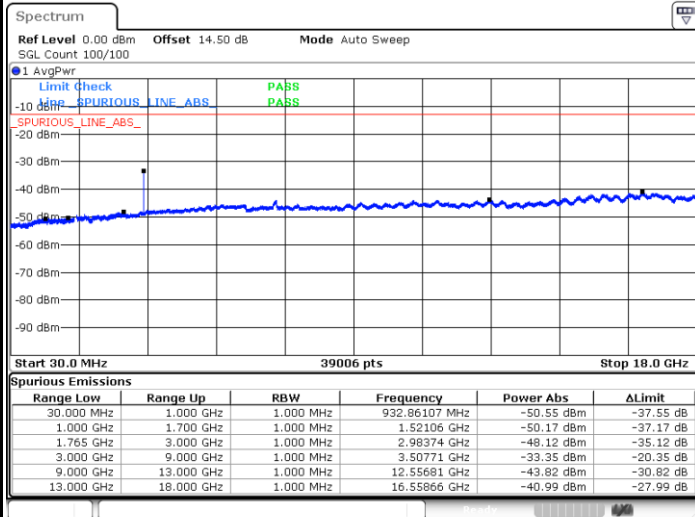

Date: 27.JUN.2018 19:03:22

Highest Channel / 16QAM

Date: 27.JUN.2018 19:04:18

LTE Band 4 / 1.4MHz

Lowest Channel / 64QAM

Middle Channel / 64QAM

Date: 27.JUN.2018 19:19:43

Date: 27.JUN.2018 19:20:59

Highest Channel / 64QAM

Date: 27.JUN.2018 19:24:34

LTE Band 4 / 3MHz

Lowest Channel / 64QAM

Middle Channel / 64QAM

Date: 27.JUN.2018 19:28:08

Date: 27.JUN.2018 19:29:24

Highest Channel / 64QAM