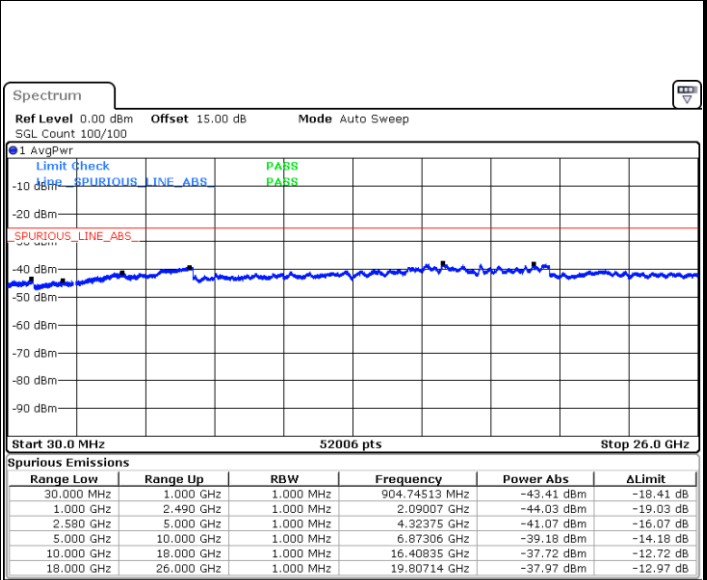

Date: 1.JUL.2018 13:30:23

Date: 1.JUL.2018 13:33:01

LTE Band 7 / 15MHz

Lowest Channel / QPSK

Lowest Channel / 16QAM

Date: 1.JUL.2018 13:35:51

Date: 1.JUL.2018 13:38:30

Middle Channel / QPSK

Middle Channel / 16QAM

Date: 1.JUL.2018 13:36:44

Date: 1.JUL.2018 13:39:23

LTE Band 7 / 15MHz

Highest Channel / QPSK

Date: 1 JUL 2018 13:37:37

Highest Channel / 16QAM

Date: 1 JUL 2018 13:40:15

LTE Band 7 / 20MHz

Lowest Channel / QPSK

Date: 1 JUL 2018 13:43:06

Lowest Channel / 16QAM

Date: 1 JUL 2018 13:45:44

LTE Band 7 / 20MHz

Middle Channel / QPSK

Middle Channel / 16QAM

Date: 1.JUL.2018 13:43:59

Date: 1.JUL.2018 13:46:36

Highest Channel / QPSK

Highest Channel / 16QAM

Date: 1.JUL.2018 13:44:51

Date: 1.JUL.2018 13:47:29

LTE Band 7 / 5MHz

Lowest Channel / 64QAM