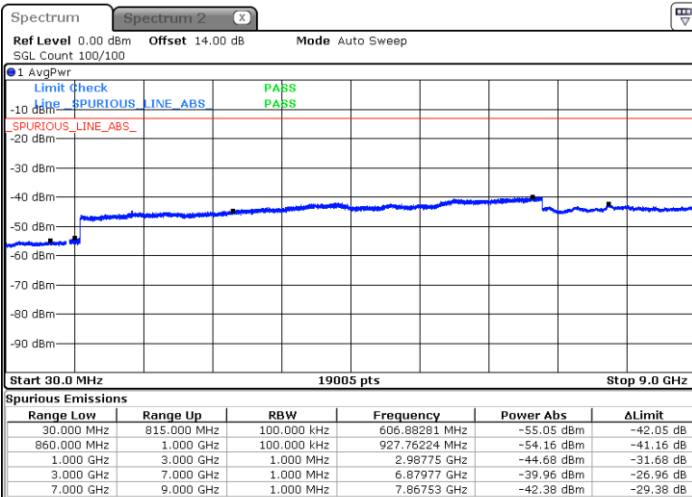

Lowest Channel / 16QAM

Date: 23 JUN 2018 17:21:23

Middle Channel / QPSK

Date: 23 JUN 2018 17:22:58

Middle Channel / 16QAM

Date: 23 JUN 2018 17:23:53

LTE Band 5 / 1.4MHz

Lowest Channel / 64QAM

Middle Channel / 64QAM

Date: 27 JUN 2018 14:24:58

Date: 27 JUN 2018 14:26:11

Highest Channel / 64QAM

Date: 27 JUN 2018 14:30:40

LTE Band 5 / 3MHz

Lowest Channel / QPSK

Lowest Channel / 16QAM

Date: 23 JUN 2018 17:41:08

Date: 23 JUN 2018 17:42:03

LTE Band 5 / 3MHz

Middle Channel / QPSK

Middle Channel / 16QAM

Date: 23 JUN 2018 17:43:38

Date: 23 JUN 2018 17:44:33

LTE Band 5 / 5MHz