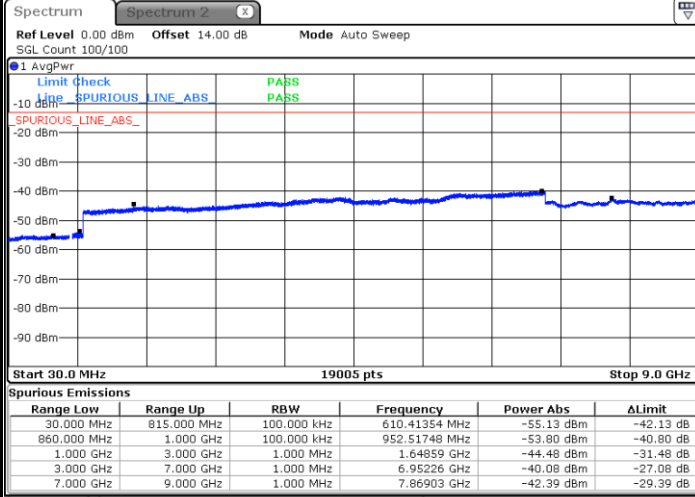

Lowest Channel / 64QAM

Middle Channel / 64QAM

Date: 27.JUN.2018 19:53:22

Date: 27.JUN.2018 19:54:38

Highest Channel / 64QAM

Date: 27.JUN.2018 19:58:12

LTE Band 4 / 20MHz

Lowest Channel / 64QAM

Middle Channel / 64QAM

Date: 27.JUN.2018 20:01:47

Date: 27.JUN.2018 20:03:03

Highest Channel / 64QAM

Date: 27.JUN.2018 20:06:37

LTE Band 5 / 1.4MHz

Lowest Channel / QPSK

Date: 23 JUN 2018 17:20:28

Lowest Channel / 16QAM

Date: 23 JUN 2018 17:21:23

Middle Channel / QPSK

Date: 23 JUN 2018 17:22:58

Middle Channel / 16QAM

Date: 23 JUN 2018 17:23:53

LTE Band 5 / 1.4MHz

Lowest Channel / 64QAM

Middle Channel / 64QAM

Date: 27 JUN 2018 14:24:58

Date: 27 JUN 2018 14:26:11

Highest Channel / 64QAM

Date: 27 JUN 2018 14:30:40

LTE Band 5 / 3MHz

Lowest Channel / QPSK

Lowest Channel / 16QAM