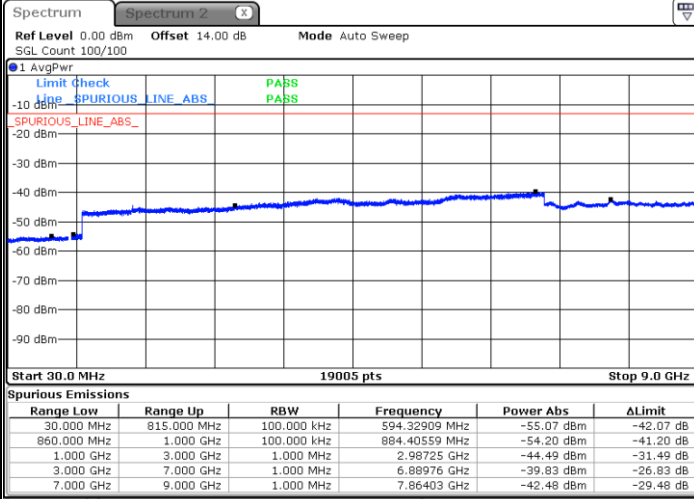

Middle Channel / 64QAM

Date: 27 JUN 2018 14:24:58

Date: 27 JUN 2018 14:26:11

Highest Channel / 64QAM

Date: 27 JUN 2018 14:30:40

LTE Band 5 / 3MHz

Lowest Channel / QPSK

Lowest Channel / 16QAM

Date: 23 JUN 2018 17:41:08

Date: 23 JUN 2018 17:42:03

LTE Band 5 / 3MHz

Middle Channel / QPSK

Middle Channel / 16QAM

Date: 23 JUN 2018 17:43:38

Date: 23 JUN 2018 17:44:33

LTE Band 5 / 5MHz

Lowest Channel / QPSK

Lowest Channel / 16QAM

Date: 23 JUN 2018 18:01:45

Date: 23 JUN 2018 18:02:41

Middle Channel / QPSK

Middle Channel / 16QAM

Date: 23 JUN 2018 18:04:15

Date: 23 JUN 2018 18:05:09

LTE Band 5 / 5MHz

Lowest Channel / 64QAM

Middle Channel / 64QAM

Date: 27 JUN 2018 14:45:19

Date: 27 JUN 2018 14:46:31

Highest Channel / 64QAM

Date: 27 JUN 2018 14:51:00

LTE Band 5 / 10MHz