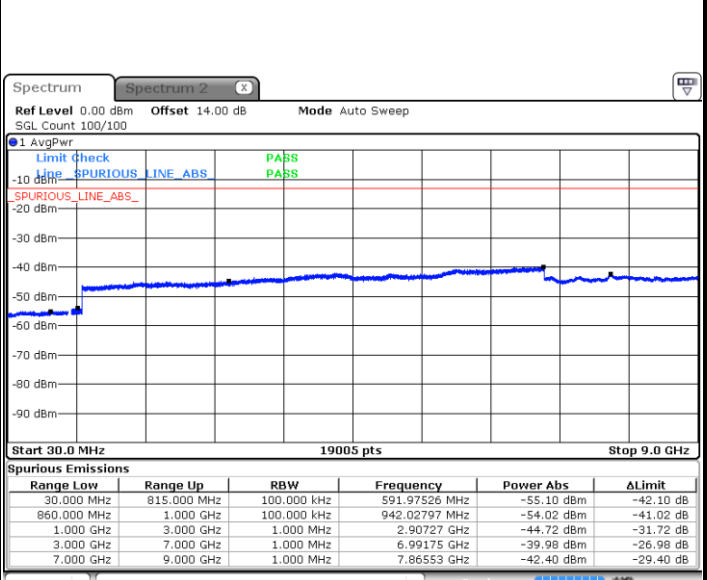

LTE Band 5 / 5MHz

Lowest Channel / 64QAM

Middle Channel / 64QAM

Date: 27 JUN 2018 14:45:19

Date: 27 JUN 2018 14:46:31

Highest Channel / 64QAM

Date: 27 JUN 2018 14:51:00

LTE Band 5 / 10MHz

Lowest Channel / QPSK

Date: 23 JUN 2018 18:22:22

Lowest Channel / 16QAM

Date: 23 JUN 2018 18:23:17

LTE Band 5 / 10MHz

Middle Channel / QPSK

Date: 23 JUN 2018 18:24:51

Middle Channel / 16QAM

Date: 23 JUN 2018 18:25:46

LTE Band 5 / 10MHz

Highest Channel / QPSK

Highest Channel / 16QAM

Date: 23 JUN 2018 18:33:56

Date: 23 JUN 2018 18:34:51

LTE Band 7 / 5MHz

Lowest Channel / QPSK

Date: 1.JUL.2018 13:20:24

Lowest Channel / 16QAM

Date: 1.JUL.2018 13:24:01

Middle Channel / QPSK

Date: 1.JUL.2018 13:21:16

Middle Channel / 16QAM

Date: 1.JUL.2018 13:24:54

LTE Band 7 / 5MHz