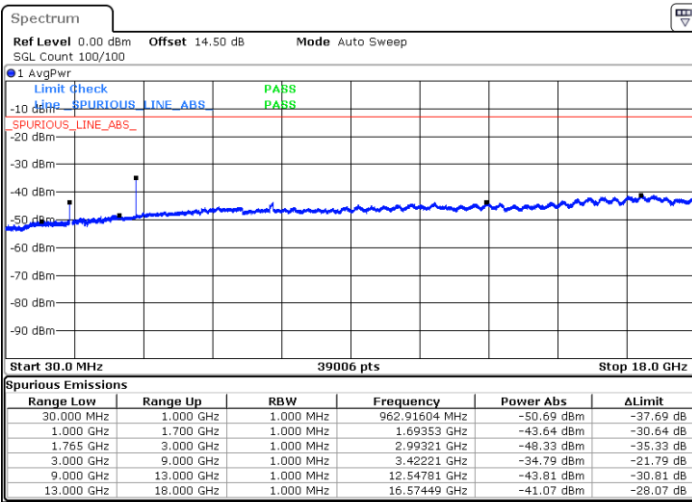

LTE Band 4 / 15MHz

Highest Channel / QPSK

Highest Channel / 16QAM

Date: 27.JUN.2018 18:46:31

Date: 27.JUN.2018 18:47:27

LTE Band 4 / 20MHz

Lowest Channel / QPSK

Lowest Channel / 16QAM

Date: 27.JUN.2018 18:53:40

Date: 27.JUN.2018 18:54:36

LTE Band 4 / 20MHz

Middle Channel / QPSK

Date: 27.JUN.2018 18:56:13

Middle Channel / 16QAM

Date: 27.JUN.2018 18:57:09

Highest Channel / QPSK