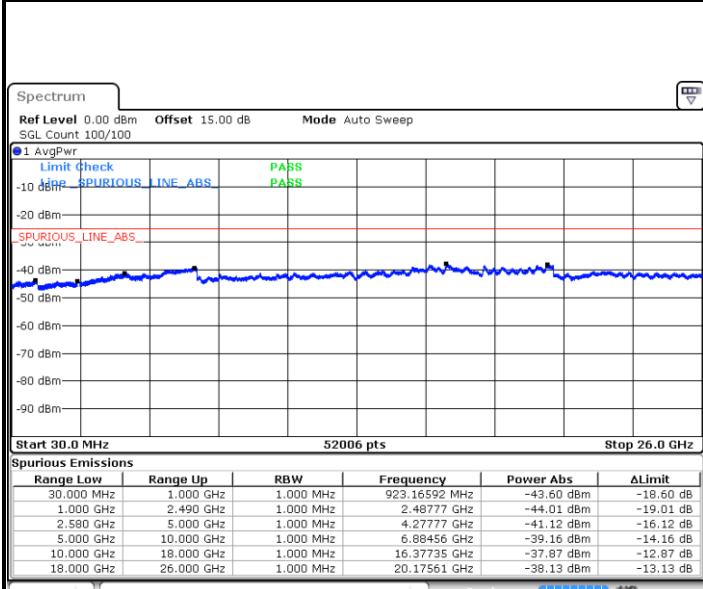

Date: 23 JUN 2018 18:25:46

LTE Band 5 / 10MHz

Highest Channel / QPSK

Highest Channel / 16QAM

Date: 23 JUN 2018 18:33:56

Date: 23 JUN 2018 18:34:51

LTE Band 7 / 5MHz

Lowest Channel / QPSK

Date: 1.JUL.2018 13:20:24

Lowest Channel / 16QAM

Date: 1.JUL.2018 13:24:01

Middle Channel / QPSK

Date: 1.JUL.2018 13:21:16

Middle Channel / 16QAM

Date: 1.JUL.2018 13:24:54

LTE Band 7 / 5MHz

Highest Channel / QPSK

Date: 1 JUL 2018 13:22:09

Highest Channel / 16QAM

Date: 1 JUL 2018 13:25:47

LTE Band 7 / 10MHz

Lowest Channel / QPSK

Date: 1 JUL 2018 13:28:37

Lowest Channel / 16QAM

Date: 1 JUL 2018 13:31:16

LTE Band 7 / 10MHz

Middle Channel / QPSK

Middle Channel / 16QAM

Date: 1.JUL.2018 13:29:30

Date: 1.JUL.2018 13:32:08

Highest Channel / QPSK

Highest Channel / 16QAM