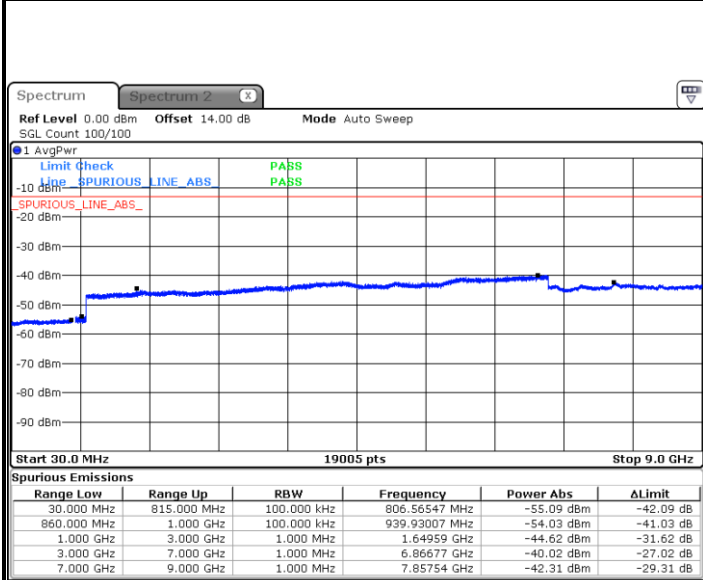

Lowest Channel / QPSK

Lowest Channel / 16QAM

Date: 23 JUN 2018 18:01:45

Date: 23 JUN 2018 18:02:41

Middle Channel / QPSK

Middle Channel / 16QAM

Date: 23 JUN 2018 18:04:15

Date: 23 JUN 2018 18:05:09

LTE Band 5 / 5MHz

Lowest Channel / 64QAM

Middle Channel / 64QAM

Date: 27 JUN 2018 14:45:19

Date: 27 JUN 2018 14:46:31

Highest Channel / 64QAM

Date: 27 JUN 2018 14:51:00

LTE Band 5 / 10MHz

Lowest Channel / QPSK

Date: 23 JUN 2018 18:22:22

Lowest Channel / 16QAM

Date: 23 JUN 2018 18:23:17

LTE Band 5 / 10MHz

Middle Channel / QPSK

Date: 23 JUN 2018 18:24:51

Middle Channel / 16QAM

Date: 23 JUN 2018 18:25:46

LTE Band 5 / 10MHz

Highest Channel / QPSK

Highest Channel / 16QAM

Date: 23 JUN 2018 18:33:56

Date: 23 JUN 2018 18:34:51

LTE Band 7 / 5MHz

Lowest Channel / QPSK