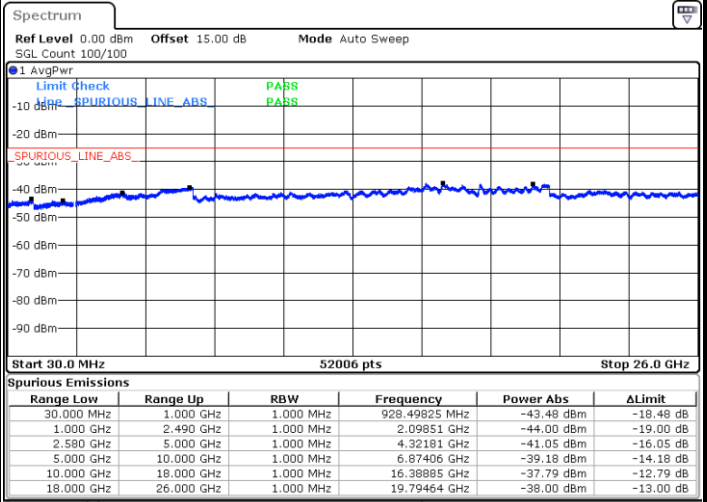

Middle Channel / 16QAM

Date: 1.JUL.2018 13:36:44

Date: 1.JUL.2018 13:39:23

LTE Band 7 / 15MHz

Highest Channel / QPSK

Date: 1 JUL 2018 13:37:37

Highest Channel / 16QAM

Date: 1 JUL 2018 13:40:15

LTE Band 7 / 20MHz

Lowest Channel / QPSK

Date: 1 JUL 2018 13:43:06

Lowest Channel / 16QAM

Date: 1 JUL 2018 13:45:44

LTE Band 7 / 20MHz

Middle Channel / QPSK

Middle Channel / 16QAM

Date: 1.JUL.2018 13:43:59

Date: 1.JUL.2018 13:46:36

Highest Channel / QPSK

Highest Channel / 16QAM

Date: 1.JUL.2018 13:44:51

Date: 1.JUL.2018 13:47:29

LTE Band 7 / 5MHz

Lowest Channel / 64QAM

Middle Channel / 64QAM

Highest Channel / 64QAM