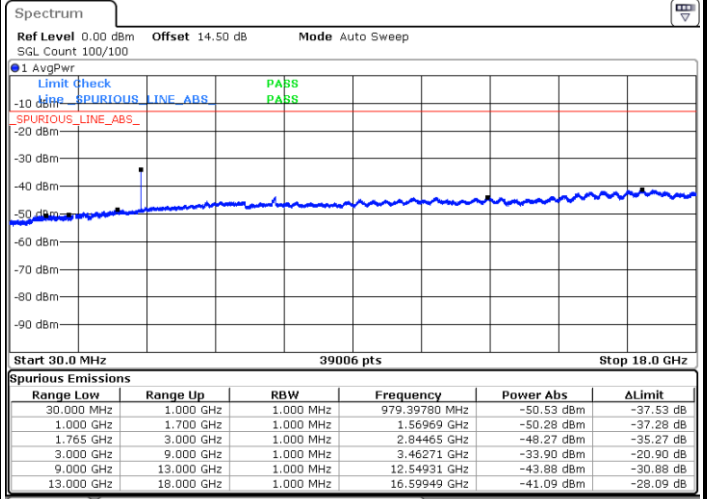

Date: 27.JUN.2018 19:03:22

Highest Channel / 16QAM

Date: 27.JUN.2018 19:04:18

LTE Band 4 / 1.4MHz

Lowest Channel / 64QAM

Middle Channel / 64QAM

Date: 27.JUN.2018 19:19:43

Date: 27.JUN.2018 19:20:59

Highest Channel / 64QAM

Date: 27.JUN.2018 19:24:34

LTE Band 4 / 3MHz

Lowest Channel / 64QAM

Middle Channel / 64QAM

Date: 27.JUN.2018 19:28:08

Date: 27.JUN.2018 19:29:24

Highest Channel / 64QAM

Date: 27.JUN.2018 19:32:59

LTE Band 4 / 5MHz

Lowest Channel / 64QAM

Middle Channel / 64QAM

Date: 27.JUN.2018 19:36:33

Date: 27.JUN.2018 19:37:49

Highest Channel / 64QAM

Date: 27.JUN.2018 19:41:24

LTE Band 4 / 10MHz

Lowest Channel / 64QAM

Middle Channel / 64QAM

Date: 27.JUN.2018 19:44:58

Date: 27.JUN.2018 19:46:14

Highest Channel / 64QAM

Date: 27.JUN.2018 19:49:48

LTE Band 4 / 15MHz