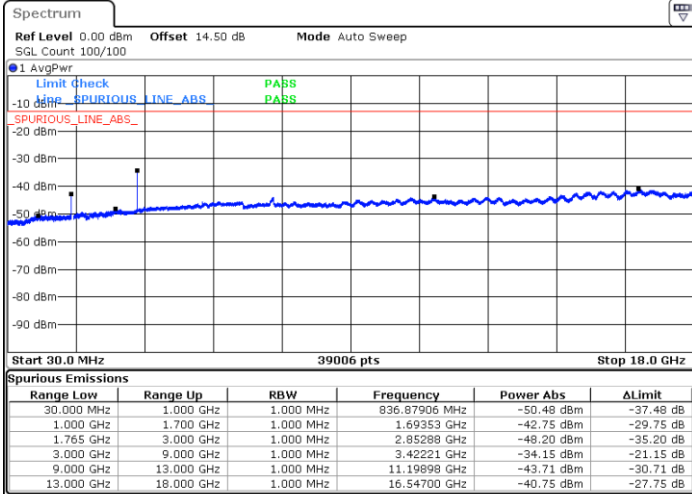

LTE Band 4 / 10MHz

Lowest Channel / 64QAM

Middle Channel / 64QAM

Date: 27.JUN.2018 19:44:58

Date: 27.JUN.2018 19:46:14

Highest Channel / 64QAM

Date: 27.JUN.2018 19:49:48

LTE Band 4 / 15MHz

Lowest Channel / 64QAM

Middle Channel / 64QAM

Date: 27.JUN.2018 19:53:22

Date: 27.JUN.2018 19:54:38

Highest Channel / 64QAM

Date: 27.JUN.2018 19:58:12

LTE Band 4 / 20MHz

Lowest Channel / 64QAM

Middle Channel / 64QAM

Date: 27.JUN.2018 20:01:47

Date: 27.JUN.2018 20:03:03

Highest Channel / 64QAM

Date: 27.JUN.2018 20:06:37

LTE Band 5 / 1.4MHz

Lowest Channel / QPSK

Date: 23 JUN 2018 17:20:28