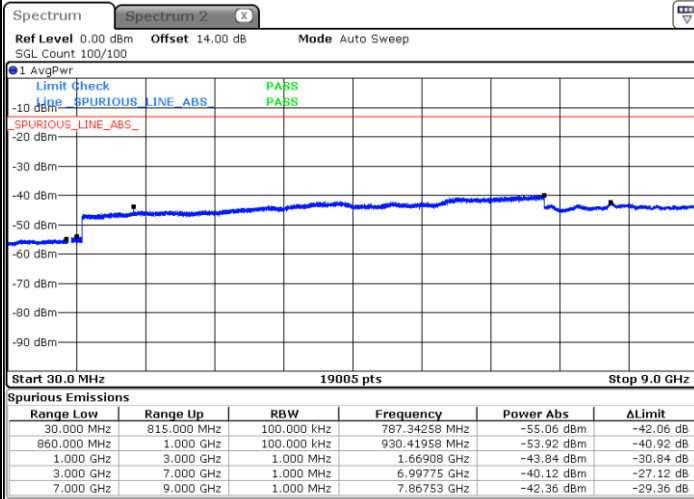

Lowest Channel / QPSK

Lowest Channel / 16QAM

Date: 23 JUN 2018 18:01:45

Date: 23 JUN 2018 18:02:41

Middle Channel / QPSK

Middle Channel / 16QAM

Date: 23 JUN 2018 18:04:15

Date: 23 JUN 2018 18:05:09

LTE Band 5 / 5MHz

Lowest Channel / 64QAM

Middle Channel / 64QAM

Date: 27 JUN 2018 14:45:19

Date: 27 JUN 2018 14:46:31

Highest Channel / 64QAM

Date: 27 JUN 2018 14:51:00

LTE Band 5 / 10MHz