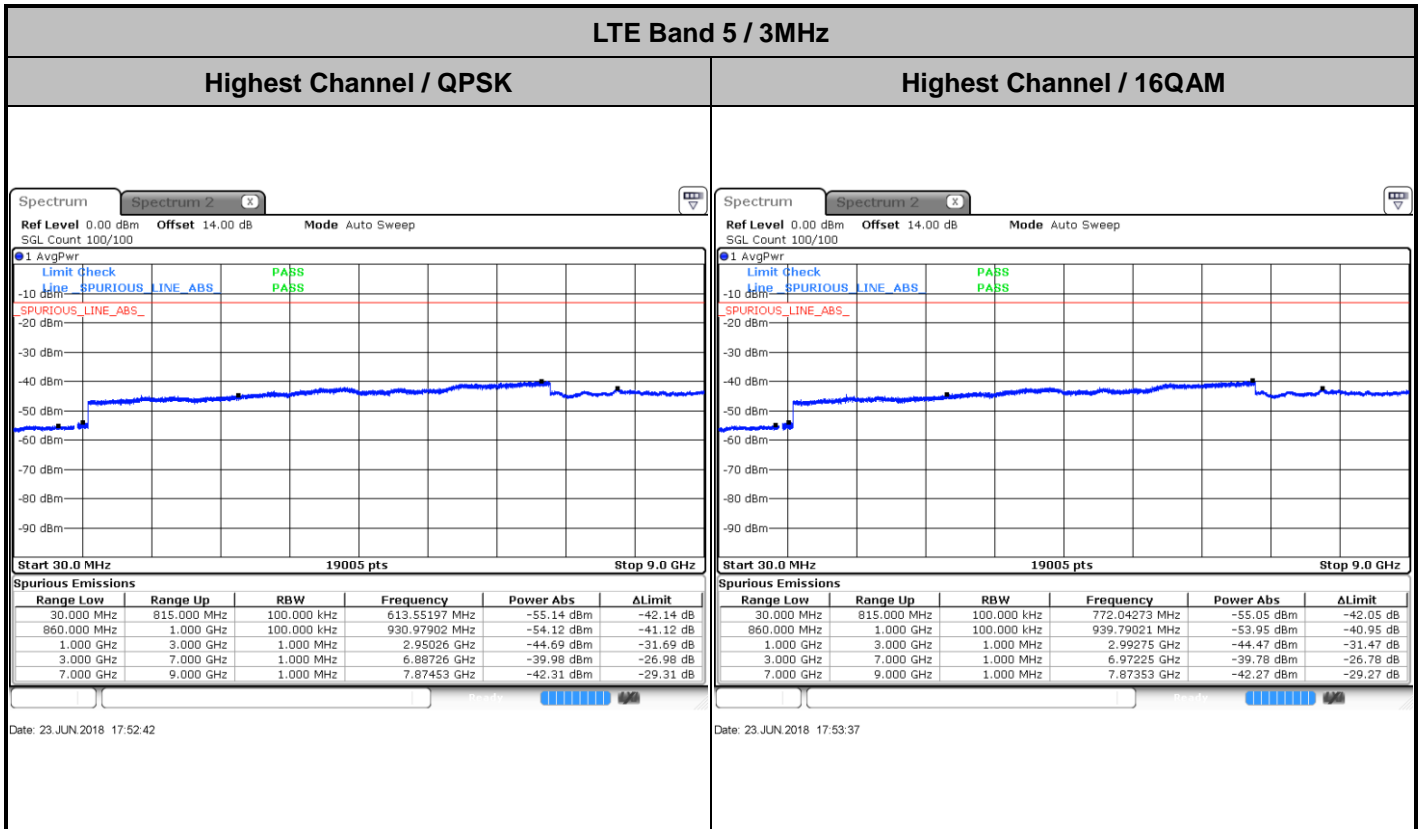

Middle Channel / 64QAM

Date: 27 JUN 2018 14:24:58

Date: 27 JUN 2018 14:26:11

Highest Channel / 64QAM

Date: 27 JUN 2018 14:30:40

LTE Band 5 / 3MHz

Lowest Channel / QPSK

Lowest Channel / 16QAM

Date: 23 JUN 2018 17:41:08

Date: 23 JUN 2018 17:42:03

LTE Band 5 / 3MHz

Middle Channel / QPSK

Middle Channel / 16QAM

Date: 23 JUN 2018 17:43:38

Date: 23 JUN 2018 17:44:33

LTE Band 5 / 5MHz

Lowest Channel / QPSK

Lowest Channel / 16QAM

Date: 23 JUN 2018 18:01:45

Date: 23 JUN 2018 18:02:41

Middle Channel / QPSK

Middle Channel / 16QAM

Date: 23 JUN 2018 18:04:15

Date: 23 JUN 2018 18:05:09

LTE Band 5 / 5MHz

Lowest Channel / 64QAM

Middle Channel / 64QAM

Date: 27 JUN 2018 14:45:19

Date: 27 JUN 2018 14:46:31

Highest Channel / 64QAM

Date: 27 JUN 2018 14:51:00

LTE Band 5 / 10MHz