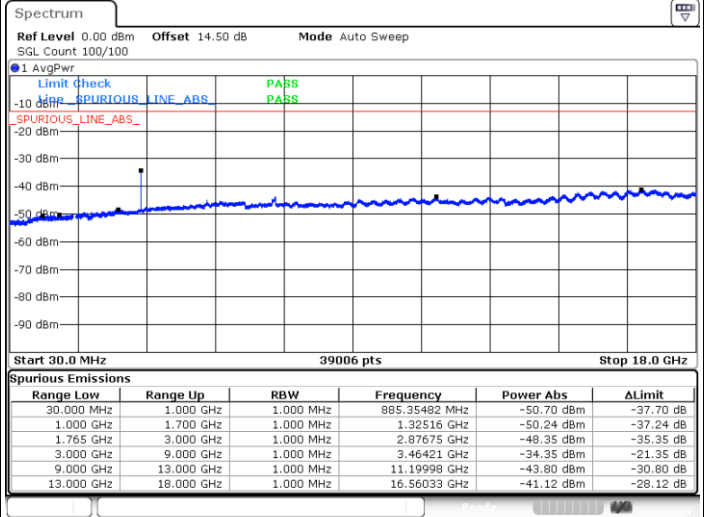

Date: 27.JUN.2018 19:03:22

Highest Channel / 16QAM

Date: 27.JUN.2018 19:04:18

LTE Band 4 / 1.4MHz

Lowest Channel / 64QAM

Middle Channel / 64QAM

Date: 27.JUN.2018 19:19:43

Date: 27.JUN.2018 19:20:59

Highest Channel / 64QAM

Date: 27.JUN.2018 19:24:34

LTE Band 4 / 3MHz

Lowest Channel / 64QAM

Middle Channel / 64QAM

Date: 27.JUN.2018 19:28:08

Date: 27.JUN.2018 19:29:24

Highest Channel / 64QAM