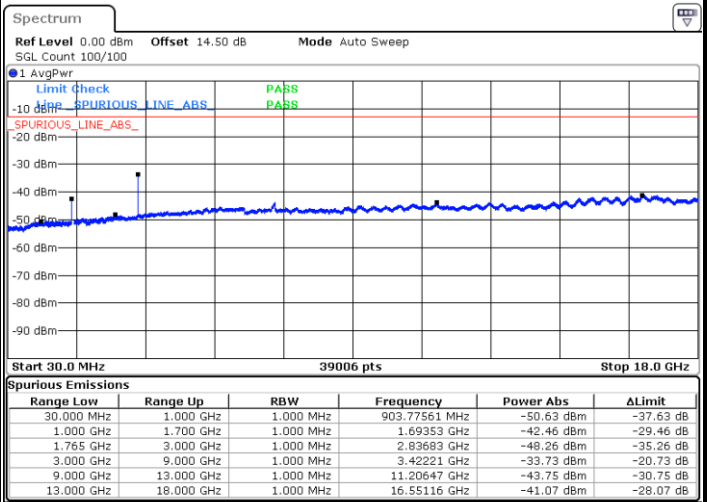

LTE Band 4 / 15MHz

Highest Channel / QPSK

Highest Channel / 16QAM

Date: 27.JUN.2018 18:46:31

Date: 27.JUN.2018 18:47:27

LTE Band 4 / 20MHz

Lowest Channel / QPSK

Lowest Channel / 16QAM

Date: 27.JUN.2018 18:53:40

Date: 27.JUN.2018 18:54:36

LTE Band 4 / 20MHz

Middle Channel / QPSK

Date: 27.JUN.2018 18:56:13

Middle Channel / 16QAM

Date: 27.JUN.2018 18:57:09

Highest Channel / QPSK