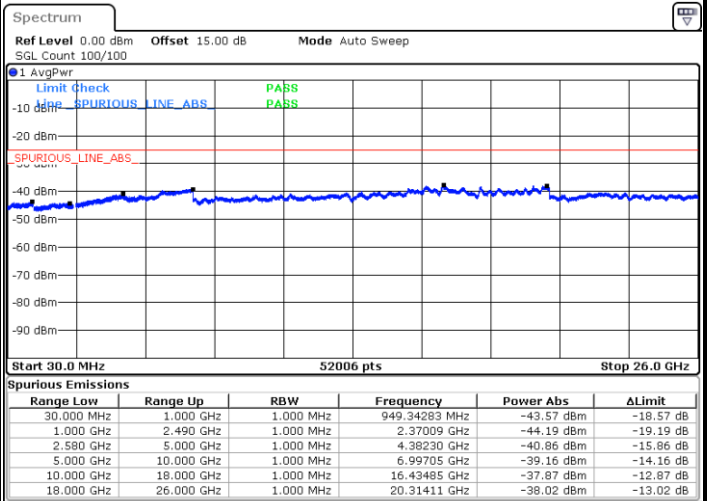

Middle Channel / 16QAM

Date: 1.JUL.2018 13:36:44

Date: 1.JUL.2018 13:39:23

LTE Band 7 / 15MHz

Highest Channel / QPSK

Date: 1 JUL 2018 13:37:37

Highest Channel / 16QAM

Date: 1 JUL 2018 13:40:15

LTE Band 7 / 20MHz

Lowest Channel / QPSK

Date: 1 JUL 2018 13:43:06

Lowest Channel / 16QAM

Date: 1 JUL 2018 13:45:44

LTE Band 7 / 20MHz

Middle Channel / QPSK

Middle Channel / 16QAM

Date: 1.JUL.2018 13:43:59

Date: 1.JUL.2018 13:46:36

Highest Channel / QPSK

Highest Channel / 16QAM

Date: 1.JUL.2018 13:44:51

Date: 1.JUL.2018 13:47:29

LTE Band 7 / 5MHz

Lowest Channel / 64QAM

Middle Channel / 64QAM

Highest Channel / 64QAM