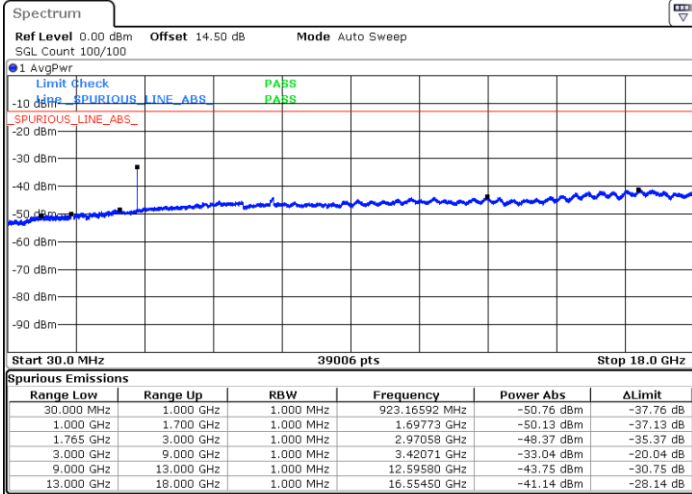

Date: 27.JUN.2018 19:03:22

Highest Channel / 16QAM

Date: 27.JUN.2018 19:04:18

LTE Band 4 / 1.4MHz

Lowest Channel / 64QAM

Middle Channel / 64QAM

Date: 27.JUN.2018 19:19:43

Date: 27.JUN.2018 19:20:59

Highest Channel / 64QAM

Date: 27.JUN.2018 19:24:34

LTE Band 4 / 3MHz

Lowest Channel / 64QAM

Middle Channel / 64QAM

Date: 27.JUN.2018 19:28:08

Date: 27.JUN.2018 19:29:24

Highest Channel / 64QAM

Date: 27.JUN.2018 19:32:59

LTE Band 4 / 5MHz

Lowest Channel / 64QAM

Middle Channel / 64QAM

Date: 27.JUN.2018 19:36:33

Date: 27.JUN.2018 19:37:49

Highest Channel / 64QAM

Date: 27.JUN.2018 19:41:24