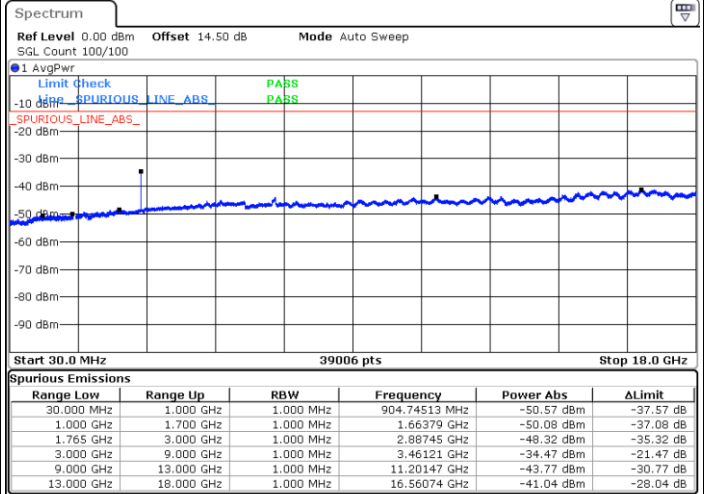

Date: 27.JUN.2018 19:03:22

Highest Channel / 16QAM

Date: 27.JUN.2018 19:04:18

LTE Band 4 / 1.4MHz

Lowest Channel / 64QAM

Middle Channel / 64QAM

Date: 27.JUN.2018 19:19:43

Date: 27.JUN.2018 19:20:59

Highest Channel / 64QAM

Date: 27.JUN.2018 19:24:34

LTE Band 4 / 3MHz

Lowest Channel / 64QAM

Middle Channel / 64QAM

Date: 27.JUN.2018 19:28:08

Date: 27.JUN.2018 19:29:24

Highest Channel / 64QAM

Date: 27.JUN.2018 19:32:59

LTE Band 4 / 5MHz

Lowest Channel / 64QAM

Middle Channel / 64QAM

Date: 27.JUN.2018 19:36:33

Date: 27.JUN.2018 19:37:49

Highest Channel / 64QAM

Date: 27.JUN.2018 19:41:24

LTE Band 4 / 10MHz

Lowest Channel / 64QAM

Middle Channel / 64QAM

Date: 27.JUN.2018 19:44:58

Date: 27.JUN.2018 19:46:14

Highest Channel / 64QAM

Date: 27.JUN.2018 19:49:48

LTE Band 4 / 15MHz