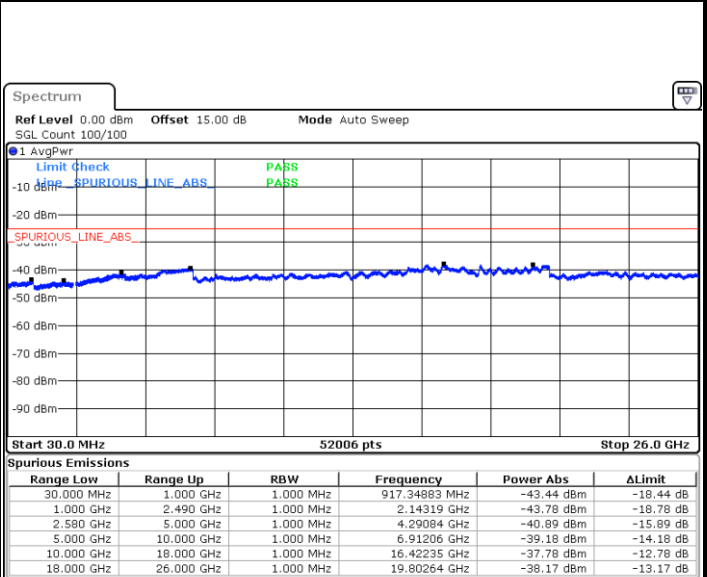

Date: 1.JUL.2018 13:30:23

Date: 1.JUL.2018 13:33:01

LTE Band 7 / 15MHz

Lowest Channel / QPSK

Lowest Channel / 16QAM

Date: 1.JUL.2018 13:35:51

Date: 1.JUL.2018 13:38:30

Middle Channel / QPSK

Middle Channel / 16QAM

Date: 1.JUL.2018 13:36:44

Date: 1.JUL.2018 13:39:23

LTE Band 7 / 15MHz

Highest Channel / QPSK

Date: 1 JUL 2018 13:37:37

Highest Channel / 16QAM

Date: 1 JUL 2018 13:40:15

LTE Band 7 / 20MHz

Lowest Channel / QPSK

Date: 1 JUL 2018 13:43:06

Lowest Channel / 16QAM

Date: 1 JUL 2018 13:45:44

LTE Band 7 / 20MHz

Middle Channel / QPSK

Middle Channel / 16QAM

Date: 1.JUL.2018 13:43:59

Date: 1.JUL.2018 13:46:36

Highest Channel / QPSK

Highest Channel / 16QAM

Date: 1.JUL.2018 13:44:51

Date: 1.JUL.2018 13:47:29

LTE Band 7 / 5MHz

Lowest Channel / 64QAM