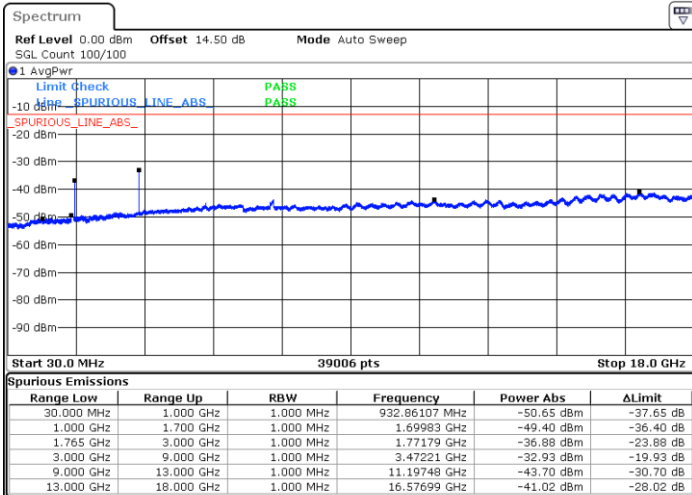

LTE Band 4 / 10MHz

Lowest Channel / 64QAM

Middle Channel / 64QAM

Date: 27.JUN.2018 19:44:58

Date: 27.JUN.2018 19:46:14

Highest Channel / 64QAM

Date: 27.JUN.2018 19:49:48

LTE Band 4 / 15MHz

Lowest Channel / 64QAM

Middle Channel / 64QAM

Date: 27.JUN.2018 19:53:22

Date: 27.JUN.2018 19:54:38

Highest Channel / 64QAM

Date: 27.JUN.2018 19:58:12

LTE Band 4 / 20MHz

Lowest Channel / 64QAM

Middle Channel / 64QAM

Date: 27.JUN.2018 20:01:47

Date: 27.JUN.2018 20:03:03

Highest Channel / 64QAM

Date: 27.JUN.2018 20:06:37

LTE Band 5 / 1.4MHz

Lowest Channel / QPSK

Date: 23 JUN 2018 17:20:28