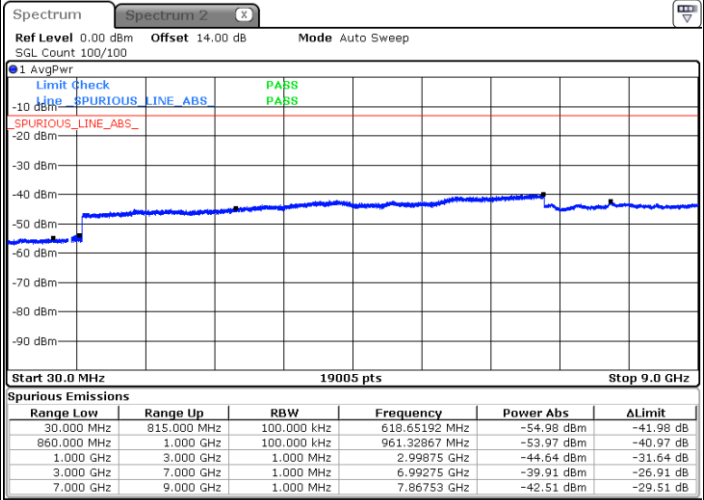

Middle Channel / 64QAM

Date: 27.JUN.2018 20:01:47

Date: 27.JUN.2018 20:03:03

Highest Channel / 64QAM

Date: 27.JUN.2018 20:06:37

LTE Band 5 / 1.4MHz

Lowest Channel / QPSK

Date: 23 JUN 2018 17:20:28

Lowest Channel / 16QAM

Date: 23 JUN 2018 17:21:23

Middle Channel / QPSK

Date: 23 JUN 2018 17:22:58

Middle Channel / 16QAM

Date: 23 JUN 2018 17:23:53

LTE Band 5 / 1.4MHz

Lowest Channel / 64QAM

Middle Channel / 64QAM

Date: 27 JUN 2018 14:24:58

Date: 27 JUN 2018 14:26:11

Highest Channel / 64QAM

Date: 27 JUN 2018 14:30:40

LTE Band 5 / 3MHz

Lowest Channel / QPSK

Lowest Channel / 16QAM