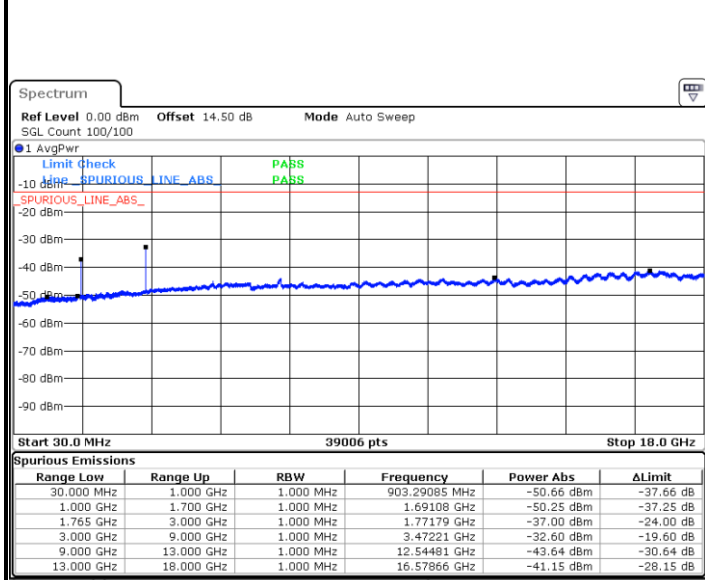

LTE Band 4 / 15MHz

Highest Channel / QPSK

Highest Channel / 16QAM

Date: 27.JUN.2018 18:46:31

Date: 27.JUN.2018 18:47:27

LTE Band 4 / 20MHz

Lowest Channel / QPSK

Lowest Channel / 16QAM

Date: 27.JUN.2018 18:53:40

Date: 27.JUN.2018 18:54:36

LTE Band 4 / 20MHz

Middle Channel / QPSK

Date: 27.JUN.2018 18:56:13

Middle Channel / 16QAM

Date: 27.JUN.2018 18:57:09

Highest Channel / QPSK

Date: 27.JUN.2018 19:03:22

Highest Channel / 16QAM

Date: 27.JUN.2018 19:04:18

LTE Band 4 / 1.4MHz

Lowest Channel / 64QAM

Middle Channel / 64QAM

Date: 27.JUN.2018 19:19:43

Date: 27.JUN.2018 19:20:59

Highest Channel / 64QAM

Date: 27.JUN.2018 19:24:34

LTE Band 4 / 3MHz

Lowest Channel / 64QAM

Middle Channel / 64QAM

Date: 27.JUN.2018 19:28:08

Date: 27.JUN.2018 19:29:24

Highest Channel / 64QAM