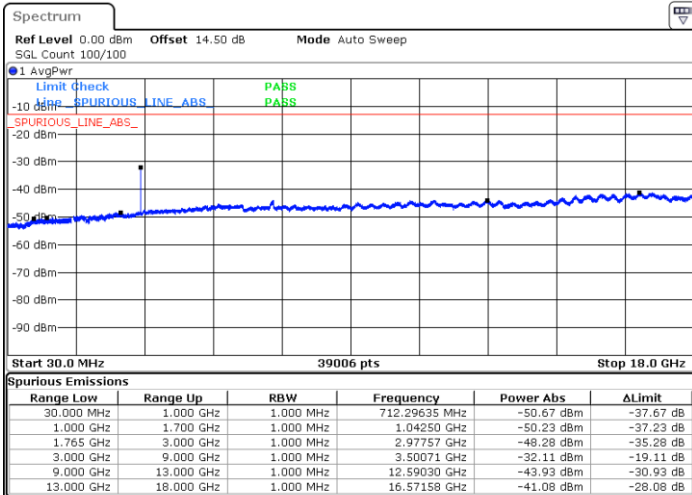

Date: 27.JUN.2018 19:32:59

LTE Band 4 / 5MHz

Lowest Channel / 64QAM

Middle Channel / 64QAM

Date: 27.JUN.2018 19:36:33

Date: 27.JUN.2018 19:37:49

Highest Channel / 64QAM

Date: 27.JUN.2018 19:41:24

LTE Band 4 / 10MHz

Lowest Channel / 64QAM

Middle Channel / 64QAM

Date: 27.JUN.2018 19:44:58

Date: 27.JUN.2018 19:46:14

Highest Channel / 64QAM

Date: 27.JUN.2018 19:49:48

LTE Band 4 / 15MHz