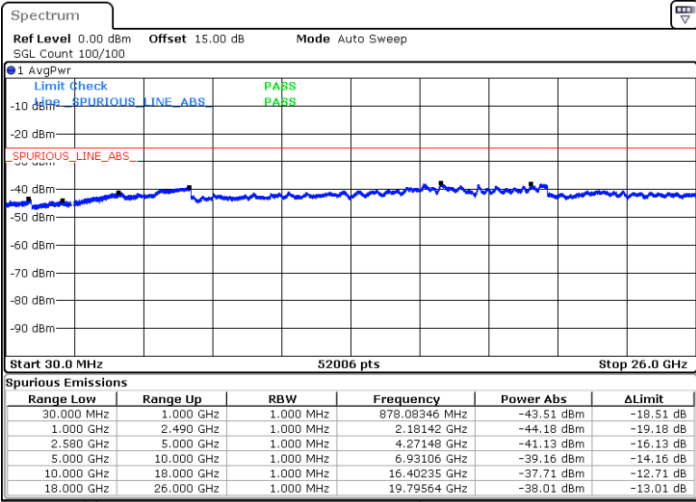

Highest Channel / QPSK

Date: 1 JUL 2018 13:22:09

Highest Channel / 16QAM

Date: 1 JUL 2018 13:25:47

LTE Band 7 / 10MHz

Lowest Channel / QPSK

Date: 1 JUL 2018 13:28:37

Lowest Channel / 16QAM

Date: 1 JUL 2018 13:31:16

LTE Band 7 / 10MHz

Middle Channel / QPSK

Middle Channel / 16QAM

Date: 1.JUL.2018 13:29:30

Date: 1.JUL.2018 13:32:08

Highest Channel / QPSK

Highest Channel / 16QAM

Date: 1.JUL.2018 13:30:23

Date: 1.JUL.2018 13:33:01

LTE Band 7 / 15MHz

Lowest Channel / QPSK

Lowest Channel / 16QAM

Date: 1.JUL.2018 13:35:51

Date: 1.JUL.2018 13:38:30

Middle Channel / QPSK