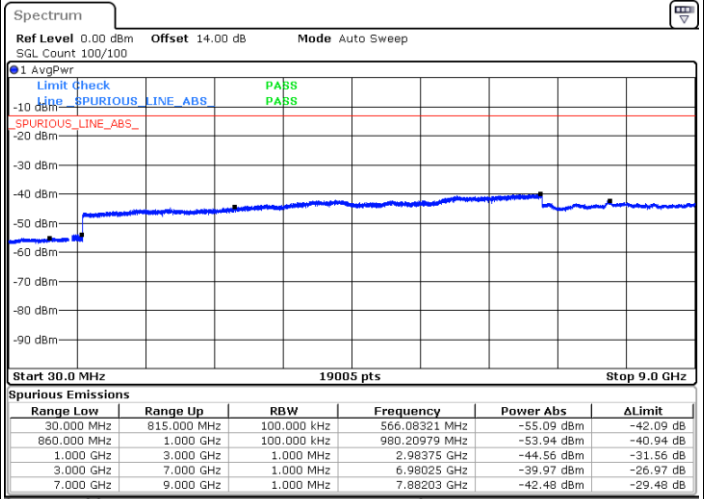

Lowest Channel / QPSK

Lowest Channel / 16QAM

Date: 23 JUN 2018 18:01:45

Date: 23 JUN 2018 18:02:41

Middle Channel / QPSK

Middle Channel / 16QAM

Date: 23 JUN 2018 18:04:15

Date: 23 JUN 2018 18:05:09

LTE Band 5 / 5MHz

Lowest Channel / 64QAM

Middle Channel / 64QAM

Date: 27 JUN 2018 14:45:19

Date: 27 JUN 2018 14:46:31

Highest Channel / 64QAM

Date: 27 JUN 2018 14:51:00

LTE Band 5 / 10MHz