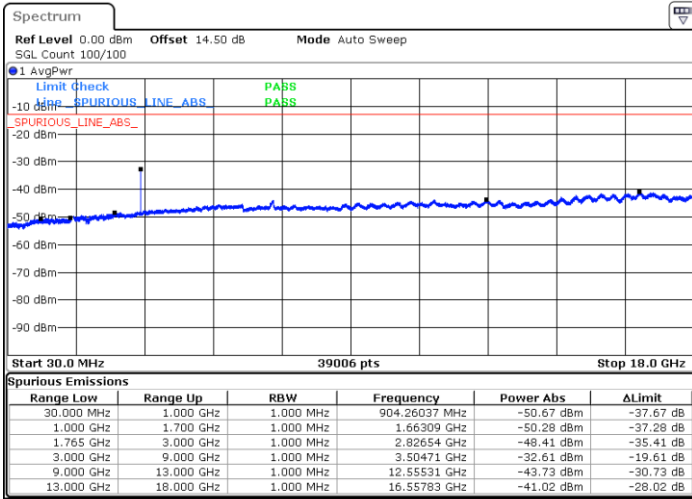

Date: 27.JUN.2018 19:03:22

Highest Channel / 16QAM

Date: 27.JUN.2018 19:04:18

LTE Band 4 / 1.4MHz

Lowest Channel / 64QAM

Middle Channel / 64QAM

Date: 27.JUN.2018 19:19:43

Date: 27.JUN.2018 19:20:59

Highest Channel / 64QAM

Date: 27.JUN.2018 19:24:34

LTE Band 4 / 3MHz

Lowest Channel / 64QAM

Middle Channel / 64QAM

Date: 27.JUN.2018 19:28:08

Date: 27.JUN.2018 19:29:24

Highest Channel / 64QAM

Date: 27.JUN.2018 19:32:59

LTE Band 4 / 5MHz

Lowest Channel / 64QAM

Middle Channel / 64QAM

Date: 27.JUN.2018 19:36:33

Date: 27.JUN.2018 19:37:49

Highest Channel / 64QAM

Date: 27.JUN.2018 19:41:24