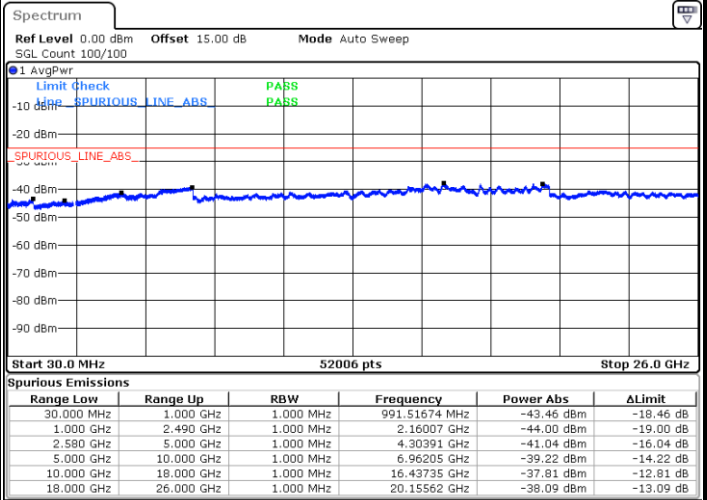

Date: 23 JUN 2018 18:25:46

LTE Band 5 / 10MHz

Highest Channel / QPSK

Highest Channel / 16QAM

Date: 23 JUN 2018 18:33:56

Date: 23 JUN 2018 18:34:51

LTE Band 7 / 5MHz

Lowest Channel / QPSK

Date: 1.JUL.2018 13:20:24

Lowest Channel / 16QAM

Date: 1.JUL.2018 13:24:01

Middle Channel / QPSK

Date: 1.JUL.2018 13:21:16

Middle Channel / 16QAM

Date: 1.JUL.2018 13:24:54

LTE Band 7 / 5MHz

Highest Channel / QPSK

Date: 1 JUL 2018 13:22:09

Highest Channel / 16QAM

Date: 1 JUL 2018 13:25:47

LTE Band 7 / 10MHz

Lowest Channel / QPSK

Date: 1 JUL 2018 13:28:37

Lowest Channel / 16QAM

Date: 1 JUL 2018 13:31:16

LTE Band 7 / 10MHz

Middle Channel / QPSK

Middle Channel / 16QAM

Date: 1.JUL.2018 13:29:30

Date: 1.JUL.2018 13:32:08

Highest Channel / QPSK

Highest Channel / 16QAM