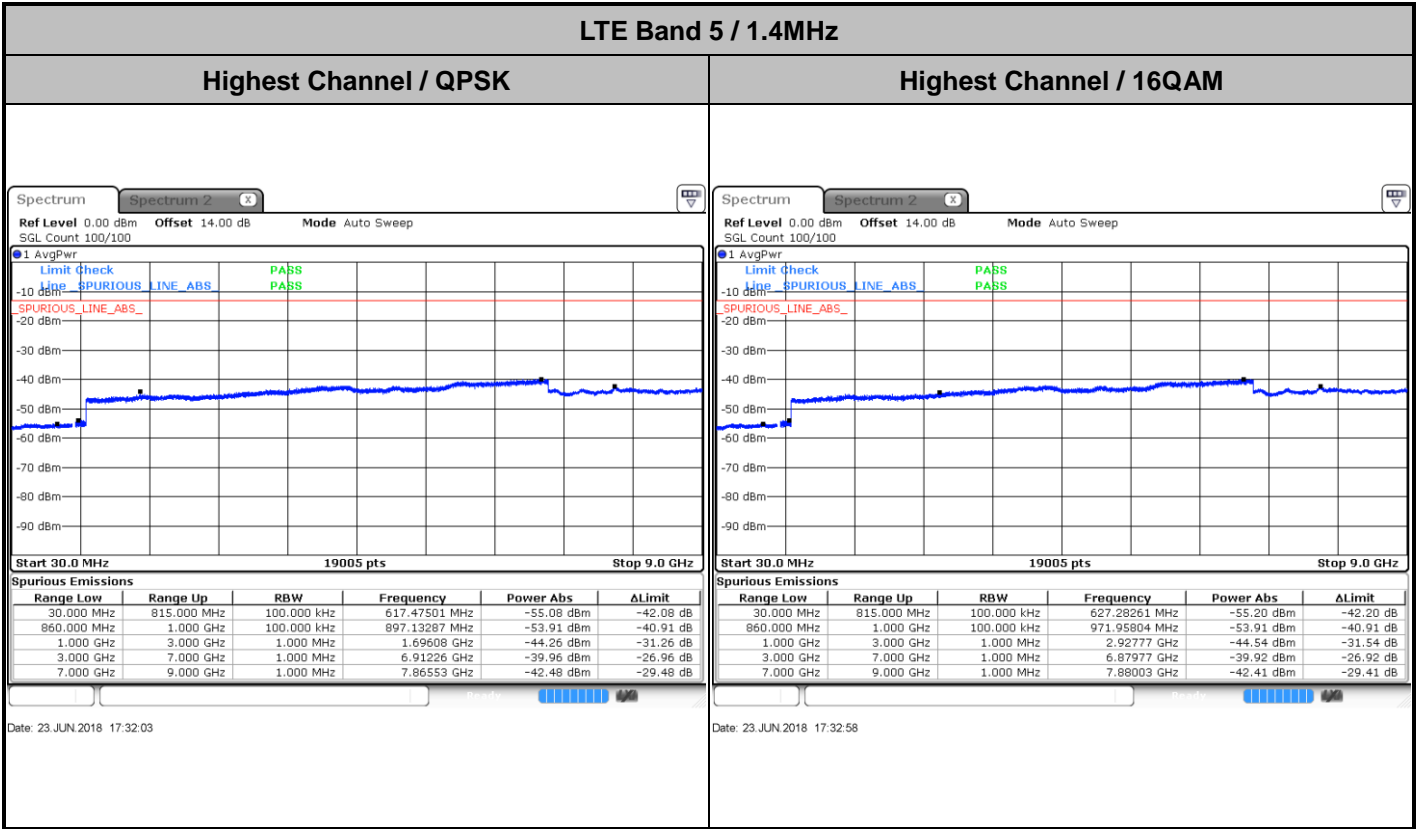

Middle Channel / 64QAM

Date: 27.JUN.2018 20:01:47

Date: 27.JUN.2018 20:03:03

Highest Channel / 64QAM

Date: 27.JUN.2018 20:06:37

LTE Band 5 / 1.4MHz

Lowest Channel / QPSK

Date: 23 JUN 2018 17:20:28

Lowest Channel / 16QAM

Date: 23 JUN 2018 17:21:23

Middle Channel / QPSK

Date: 23 JUN 2018 17:22:58

Middle Channel / 16QAM

Date: 23 JUN 2018 17:23:53

LTE Band 5 / 1.4MHz

Lowest Channel / 64QAM

Middle Channel / 64QAM

Date: 27 JUN 2018 14:24:58

Date: 27 JUN 2018 14:26:11

Highest Channel / 64QAM

Date: 27 JUN 2018 14:30:40

LTE Band 5 / 3MHz

Lowest Channel / QPSK

Lowest Channel / 16QAM

Date: 23 JUN 2018 17:41:08

Date: 23 JUN 2018 17:42:03

LTE Band 5 / 3MHz

Middle Channel / QPSK

Middle Channel / 16QAM

Date: 23 JUN 2018 17:43:38

Date: 23 JUN 2018 17:44:33

LTE Band 5 / 5MHz