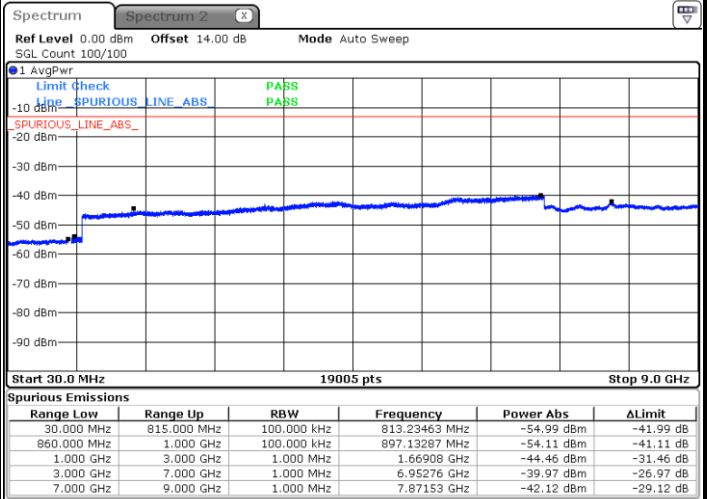

Lowest Channel / QPSK

Lowest Channel / 16QAM

Date: 23 JUN 2018 18:01:45

Date: 23 JUN 2018 18:02:41

Middle Channel / QPSK

Middle Channel / 16QAM

Date: 23 JUN 2018 18:04:15

Date: 23 JUN 2018 18:05:09

LTE Band 5 / 5MHz

Lowest Channel / 64QAM

Middle Channel / 64QAM

Date: 27 JUN 2018 14:45:19

Date: 27 JUN 2018 14:46:31

Highest Channel / 64QAM

Date: 27 JUN 2018 14:51:00

LTE Band 5 / 10MHz