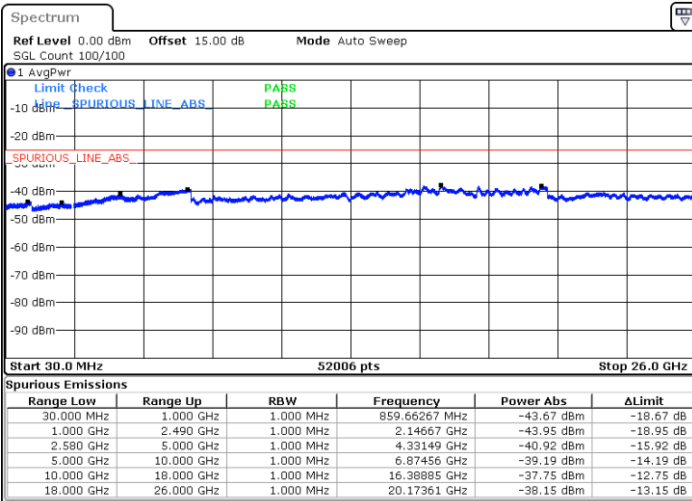

Middle Channel / 16QAM

Date: 1.JUL.2018 13:36:44

Date: 1.JUL.2018 13:39:23

LTE Band 7 / 15MHz

Highest Channel / QPSK

Date: 1 JUL 2018 13:37:37

Highest Channel / 16QAM

Date: 1 JUL 2018 13:40:15

LTE Band 7 / 20MHz

Lowest Channel / QPSK

Date: 1 JUL 2018 13:43:06

Lowest Channel / 16QAM

Date: 1 JUL 2018 13:45:44

LTE Band 7 / 20MHz

Middle Channel / QPSK

Middle Channel / 16QAM

Date: 1.JUL.2018 13:43:59

Date: 1.JUL.2018 13:46:36

Highest Channel / QPSK

Highest Channel / 16QAM

Date: 1.JUL.2018 13:44:51

Date: 1.JUL.2018 13:47:29

LTE Band 7 / 5MHz

Lowest Channel / 64QAM