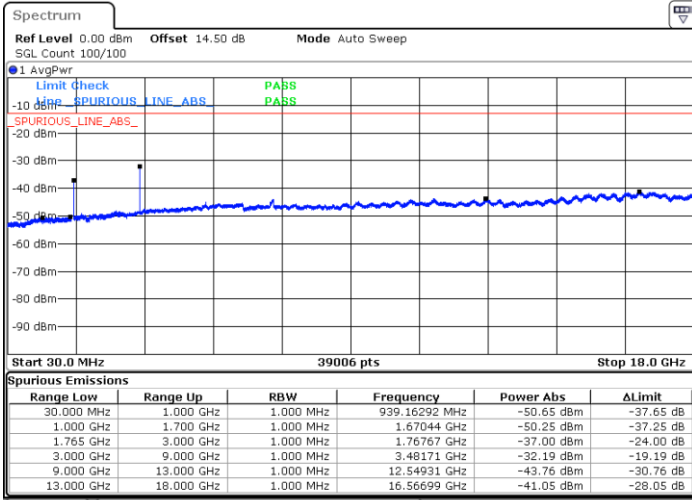

LTE Band 4 / 10MHz

Lowest Channel / 64QAM

Middle Channel / 64QAM

Date: 27.JUN.2018 19:44:58

Date: 27.JUN.2018 19:46:14

Highest Channel / 64QAM

Date: 27.JUN.2018 19:49:48

LTE Band 4 / 15MHz

Lowest Channel / 64QAM

Middle Channel / 64QAM

Date: 27.JUN.2018 19:53:22

Date: 27.JUN.2018 19:54:38

Highest Channel / 64QAM

Date: 27.JUN.2018 19:58:12

LTE Band 4 / 20MHz

Lowest Channel / 64QAM

Middle Channel / 64QAM

Date: 27.JUN.2018 20:01:47

Date: 27.JUN.2018 20:03:03

Highest Channel / 64QAM

Date: 27.JUN.2018 20:06:37

LTE Band 5 / 1.4MHz

Lowest Channel / QPSK

Date: 23 JUN 2018 17:20:28