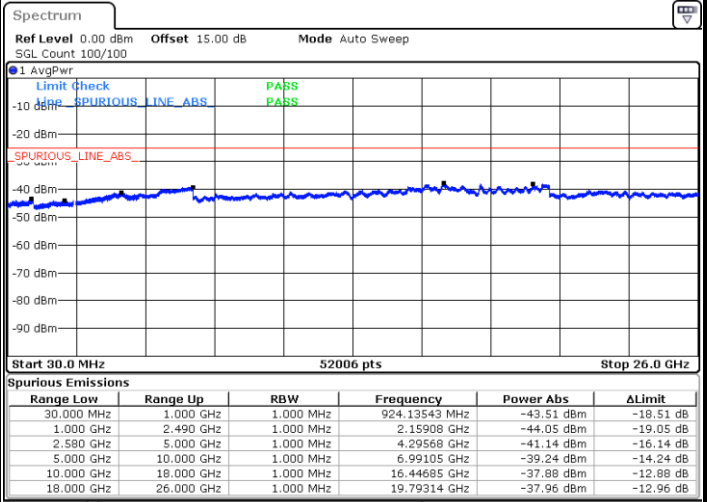

Highest Channel / QPSK

Date: 1 JUL 2018 13:22:09

Highest Channel / 16QAM

Date: 1 JUL 2018 13:25:47

LTE Band 7 / 10MHz

Lowest Channel / QPSK

Date: 1 JUL 2018 13:28:37

Lowest Channel / 16QAM

Date: 1 JUL 2018 13:31:16

LTE Band 7 / 10MHz

Middle Channel / QPSK

Middle Channel / 16QAM

Date: 1.JUL.2018 13:29:30

Date: 1.JUL.2018 13:32:08

Highest Channel / QPSK

Highest Channel / 16QAM

Date: 1.JUL.2018 13:30:23

Date: 1.JUL.2018 13:33:01

LTE Band 7 / 15MHz

Lowest Channel / QPSK

Lowest Channel / 16QAM

Date: 1.JUL.2018 13:35:51

Date: 1.JUL.2018 13:38:30

Middle Channel / QPSK

Middle Channel / 16QAM

Date: 1.JUL.2018 13:36:44

Date: 1.JUL.2018 13:39:23

LTE Band 7 / 15MHz

Highest Channel / QPSK

Date: 1 JUL 2018 13:37:37

Highest Channel / 16QAM

Date: 1 JUL 2018 13:40:15