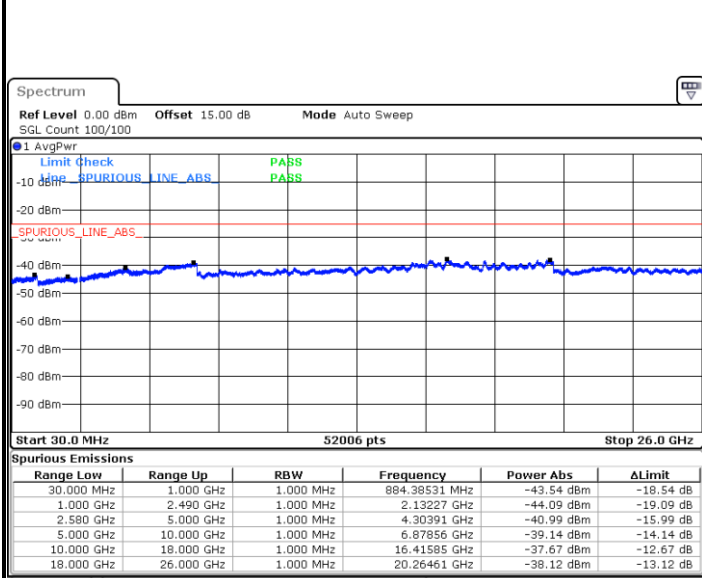

Lowest Channel / QPSK

Date: 23 JUN 2018 18:22:22

Lowest Channel / 16QAM

Date: 23 JUN 2018 18:23:17

LTE Band 5 / 10MHz

Middle Channel / QPSK

Date: 23 JUN 2018 18:24:51

Middle Channel / 16QAM

Date: 23 JUN 2018 18:25:46

LTE Band 5 / 10MHz

Highest Channel / QPSK

Highest Channel / 16QAM

Date: 23 JUN 2018 18:33:56

Date: 23 JUN 2018 18:34:51

LTE Band 7 / 5MHz

Lowest Channel / QPSK

Date: 1.JUL.2018 13:20:24

Lowest Channel / 16QAM

Date: 1.JUL.2018 13:24:01

Middle Channel / QPSK

Date: 1.JUL.2018 13:21:16

Middle Channel / 16QAM

Date: 1.JUL.2018 13:24:54

LTE Band 7 / 5MHz

Highest Channel / QPSK

Date: 1 JUL 2018 13:22:09

Highest Channel / 16QAM

Date: 1 JUL 2018 13:25:47

LTE Band 7 / 10MHz

Lowest Channel / QPSK

Date: 1 JUL 2018 13:28:37

Lowest Channel / 16QAM