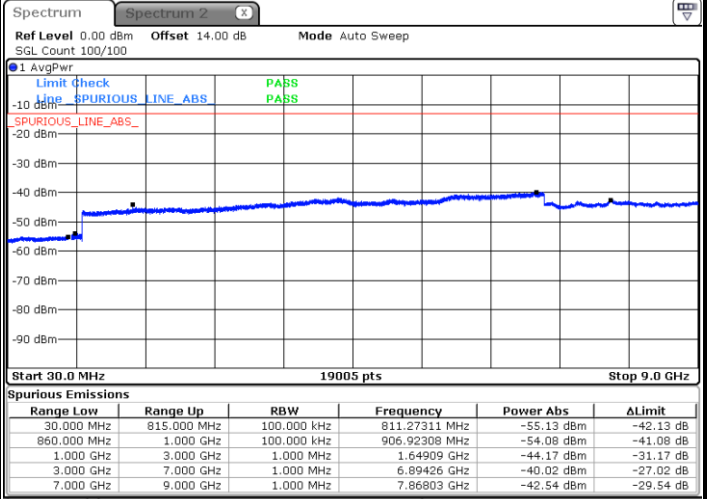

Middle Channel / 64QAM

Date: 27 JUN 2018 14:24:58

Date: 27 JUN 2018 14:26:11

Highest Channel / 64QAM

Date: 27 JUN 2018 14:30:40

LTE Band 5 / 3MHz

Lowest Channel / QPSK

Lowest Channel / 16QAM

Date: 23 JUN 2018 17:41:08

Date: 23 JUN 2018 17:42:03

LTE Band 5 / 3MHz

Middle Channel / QPSK

Middle Channel / 16QAM

Date: 23 JUN 2018 17:43:38

Date: 23 JUN 2018 17:44:33

LTE Band 5 / 5MHz

Lowest Channel / QPSK

Lowest Channel / 16QAM

Date: 23 JUN 2018 18:01:45

Date: 23 JUN 2018 18:02:41

Middle Channel / QPSK

Middle Channel / 16QAM

Date: 23 JUN 2018 18:04:15

Date: 23 JUN 2018 18:05:09

LTE Band 5 / 5MHz

Lowest Channel / 64QAM

Middle Channel / 64QAM

Date: 27 JUN 2018 14:45:19

Date: 27 JUN 2018 14:46:31

Highest Channel / 64QAM

Date: 27 JUN 2018 14:51:00

LTE Band 5 / 10MHz