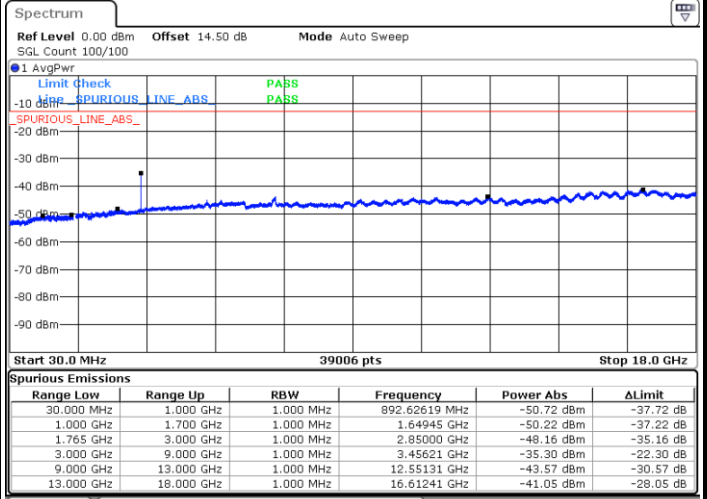

Highest Channel / 64QAM

Date: 27.JUN.2018 19:24:34

LTE Band 4 / 3MHz

Lowest Channel / 64QAM

Middle Channel / 64QAM

Date: 27.JUN.2018 19:28:08

Date: 27.JUN.2018 19:29:24

Highest Channel / 64QAM

Date: 27.JUN.2018 19:32:59

LTE Band 4 / 5MHz

Lowest Channel / 64QAM

Middle Channel / 64QAM

Date: 27.JUN.2018 19:36:33

Date: 27.JUN.2018 19:37:49

Highest Channel / 64QAM

Date: 27.JUN.2018 19:41:24

LTE Band 4 / 10MHz

Lowest Channel / 64QAM

Middle Channel / 64QAM

Date: 27.JUN.2018 19:44:58

Date: 27.JUN.2018 19:46:14

Highest Channel / 64QAM

Date: 27.JUN.2018 19:49:48

LTE Band 4 / 15MHz

Lowest Channel / 64QAM

Middle Channel / 64QAM

Date: 27.JUN.2018 19:53:22

Date: 27.JUN.2018 19:54:38

Highest Channel / 64QAM

Date: 27.JUN.2018 19:58:12

LTE Band 4 / 20MHz

Lowest Channel / 64QAM