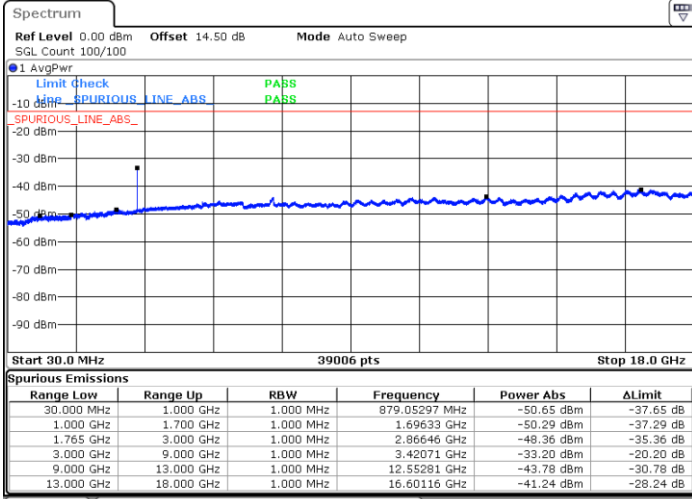

Date: 27.JUN.2018 19:03:22

Highest Channel / 16QAM

Date: 27.JUN.2018 19:04:18

LTE Band 4 / 1.4MHz

Lowest Channel / 64QAM

Middle Channel / 64QAM

Date: 27.JUN.2018 19:19:43

Date: 27.JUN.2018 19:20:59

Highest Channel / 64QAM

Date: 27.JUN.2018 19:24:34

LTE Band 4 / 3MHz

Lowest Channel / 64QAM

Middle Channel / 64QAM

Date: 27.JUN.2018 19:28:08

Date: 27.JUN.2018 19:29:24

Highest Channel / 64QAM

Date: 27.JUN.2018 19:32:59

LTE Band 4 / 5MHz

Lowest Channel / 64QAM

Middle Channel / 64QAM

Date: 27.JUN.2018 19:36:33

Date: 27.JUN.2018 19:37:49

Highest Channel / 64QAM

Date: 27.JUN.2018 19:41:24