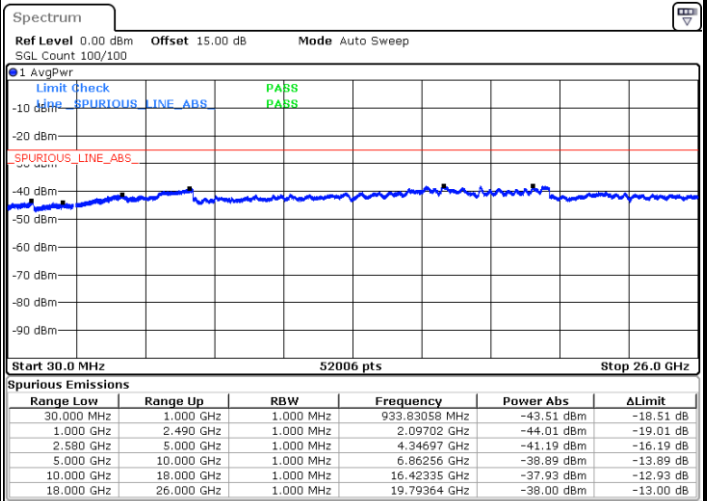

Highest Channel / QPSK

Date: 1 JUL 2018 13:22:09

Highest Channel / 16QAM

Date: 1 JUL 2018 13:25:47

LTE Band 7 / 10MHz

Lowest Channel / QPSK

Date: 1 JUL 2018 13:28:37

Lowest Channel / 16QAM

Date: 1 JUL 2018 13:31:16

LTE Band 7 / 10MHz

Middle Channel / QPSK

Middle Channel / 16QAM

Date: 1.JUL.2018 13:29:30

Date: 1.JUL.2018 13:32:08

Highest Channel / QPSK

Highest Channel / 16QAM

Date: 1.JUL.2018 13:30:23

Date: 1.JUL.2018 13:33:01

LTE Band 7 / 15MHz

Lowest Channel / QPSK

Lowest Channel / 16QAM

Date: 1.JUL.2018 13:35:51

Date: 1.JUL.2018 13:38:30

Middle Channel / QPSK

Middle Channel / 16QAM

Date: 1.JUL.2018 13:36:44

Date: 1.JUL.2018 13:39:23

LTE Band 7 / 15MHz

Highest Channel / QPSK

Date: 1 JUL 2018 13:37:37

Highest Channel / 16QAM

Date: 1 JUL 2018 13:40:15