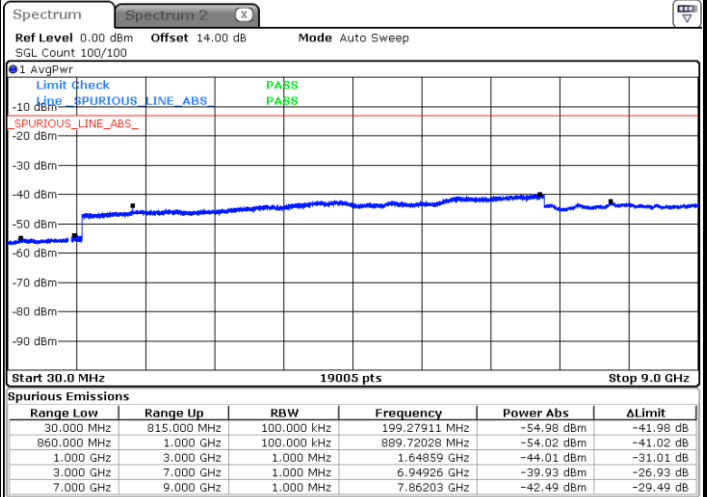

Lowest Channel / 16QAM

Date: 23 JUN 2018 17:21:23

Middle Channel / QPSK

Date: 23 JUN 2018 17:22:58

Middle Channel / 16QAM

Date: 23 JUN 2018 17:23:53

LTE Band 5 / 1.4MHz

Lowest Channel / 64QAM

Middle Channel / 64QAM

Date: 27 JUN 2018 14:24:58

Date: 27 JUN 2018 14:26:11

Highest Channel / 64QAM

Date: 27 JUN 2018 14:30:40

LTE Band 5 / 3MHz

Lowest Channel / QPSK

Lowest Channel / 16QAM

Date: 23 JUN 2018 17:41:08

Date: 23 JUN 2018 17:42:03

LTE Band 5 / 3MHz

Middle Channel / QPSK

Middle Channel / 16QAM

Date: 23 JUN 2018 17:43:38

Date: 23 JUN 2018 17:44:33

LTE Band 5 / 5MHz