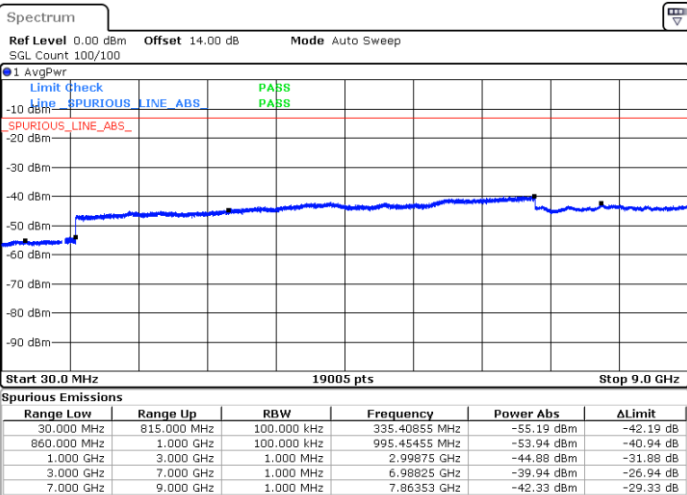

Middle Channel / 64QAM

Date: 27.JUN.2018 20:01:47

Date: 27.JUN.2018 20:03:03

Highest Channel / 64QAM

Date: 27.JUN.2018 20:06:37

LTE Band 5 / 1.4MHz

Lowest Channel / QPSK

Date: 23 JUN 2018 17:20:28

Lowest Channel / 16QAM

Date: 23 JUN 2018 17:21:23

Middle Channel / QPSK

Date: 23 JUN 2018 17:22:58

Middle Channel / 16QAM

Date: 23 JUN 2018 17:23:53

LTE Band 5 / 1.4MHz

Lowest Channel / 64QAM

Middle Channel / 64QAM

Date: 27 JUN 2018 14:24:58

Date: 27 JUN 2018 14:26:11

Highest Channel / 64QAM

Date: 27 JUN 2018 14:30:40

LTE Band 5 / 3MHz

Lowest Channel / QPSK

Lowest Channel / 16QAM