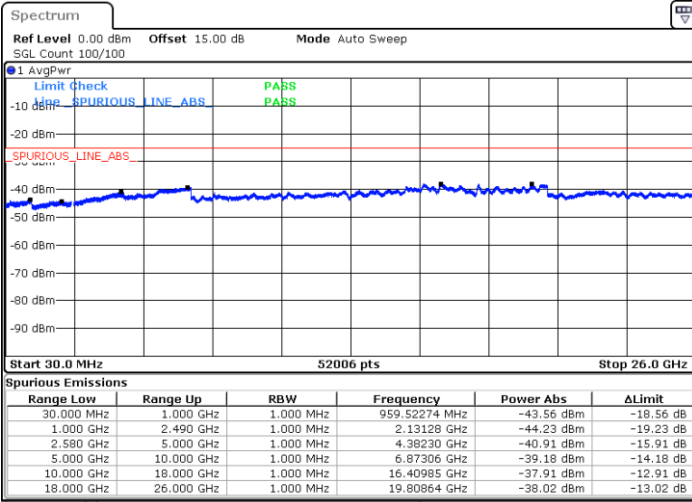

Middle Channel / 16QAM

Date: 1.JUL.2018 13:36:44

Date: 1.JUL.2018 13:39:23

LTE Band 7 / 15MHz

Highest Channel / QPSK

Date: 1 JUL 2018 13:37:37

Highest Channel / 16QAM

Date: 1 JUL 2018 13:40:15

LTE Band 7 / 20MHz

Lowest Channel / QPSK

Date: 1 JUL 2018 13:43:06

Lowest Channel / 16QAM

Date: 1 JUL 2018 13:45:44

LTE Band 7 / 20MHz

Middle Channel / QPSK

Middle Channel / 16QAM

Date: 1.JUL.2018 13:43:59

Date: 1.JUL.2018 13:46:36

Highest Channel / QPSK

Highest Channel / 16QAM

Date: 1.JUL.2018 13:44:51

Date: 1.JUL.2018 13:47:29

LTE Band 7 / 5MHz

Lowest Channel / 64QAM

Middle Channel / 64QAM

Highest Channel / 64QAM