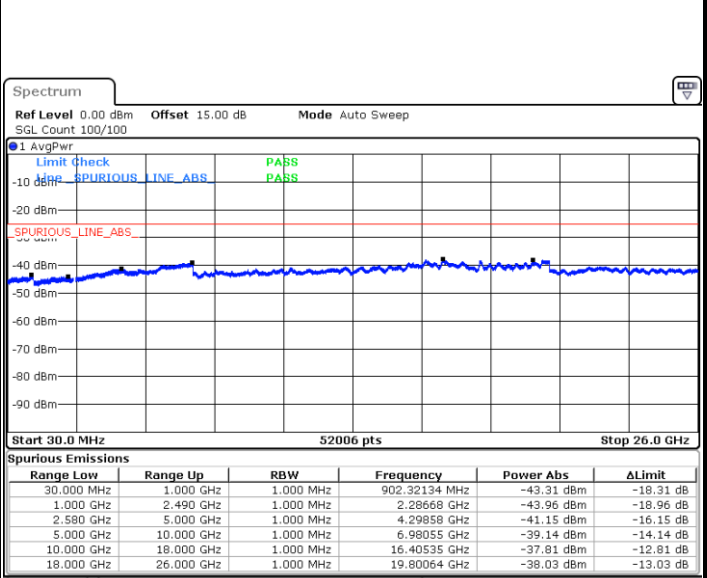

Date: 23 JUN 2018 18:25:46

LTE Band 5 / 10MHz

Highest Channel / QPSK

Highest Channel / 16QAM

Date: 23 JUN 2018 18:33:56

Date: 23 JUN 2018 18:34:51

LTE Band 7 / 5MHz

Lowest Channel / QPSK

Date: 1.JUL.2018 13:20:24

Lowest Channel / 16QAM

Date: 1.JUL.2018 13:24:01

Middle Channel / QPSK

Date: 1.JUL.2018 13:21:16

Middle Channel / 16QAM

Date: 1.JUL.2018 13:24:54

LTE Band 7 / 5MHz

Highest Channel / QPSK

Date: 1 JUL 2018 13:22:09

Highest Channel / 16QAM

Date: 1 JUL 2018 13:25:47

LTE Band 7 / 10MHz

Lowest Channel / QPSK

Date: 1 JUL 2018 13:28:37

Lowest Channel / 16QAM

Date: 1 JUL 2018 13:31:16

LTE Band 7 / 10MHz

Middle Channel / QPSK

Middle Channel / 16QAM

Date: 1.JUL.2018 13:29:30

Date: 1.JUL.2018 13:32:08

Highest Channel / QPSK

Highest Channel / 16QAM