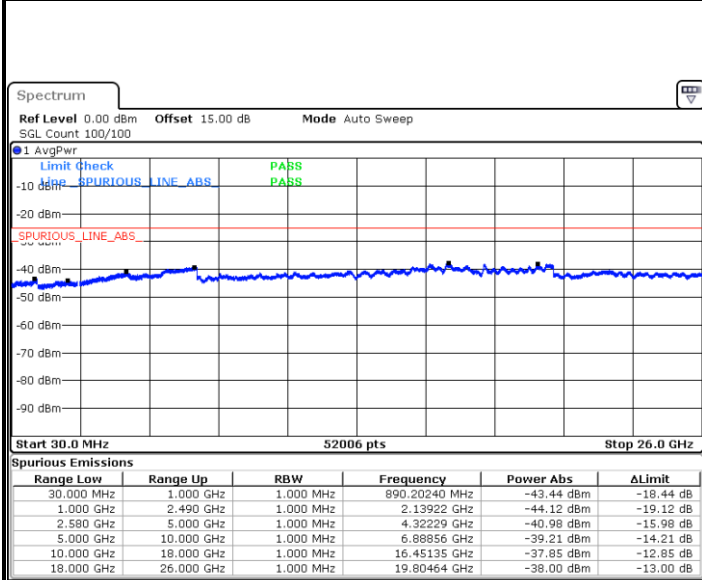

Lowest Channel / QPSK

Date: 23 JUN 2018 18:22:22

Lowest Channel / 16QAM

Date: 23 JUN 2018 18:23:17

LTE Band 5 / 10MHz

Middle Channel / QPSK

Date: 23 JUN 2018 18:24:51

Middle Channel / 16QAM

Date: 23 JUN 2018 18:25:46

LTE Band 5 / 10MHz

Highest Channel / QPSK

Highest Channel / 16QAM

Date: 23 JUN 2018 18:33:56

Date: 23 JUN 2018 18:34:51

LTE Band 7 / 5MHz

Lowest Channel / QPSK

Date: 1.JUL.2018 13:20:24

Lowest Channel / 16QAM

Date: 1.JUL.2018 13:24:01

Middle Channel / QPSK

Date: 1.JUL.2018 13:21:16

Middle Channel / 16QAM

Date: 1.JUL.2018 13:24:54

LTE Band 7 / 5MHz

Highest Channel / QPSK

Date: 1 JUL 2018 13:22:09

Highest Channel / 16QAM

Date: 1 JUL 2018 13:25:47

LTE Band 7 / 10MHz

Lowest Channel / QPSK

Date: 1 JUL 2018 13:28:37

Lowest Channel / 16QAM