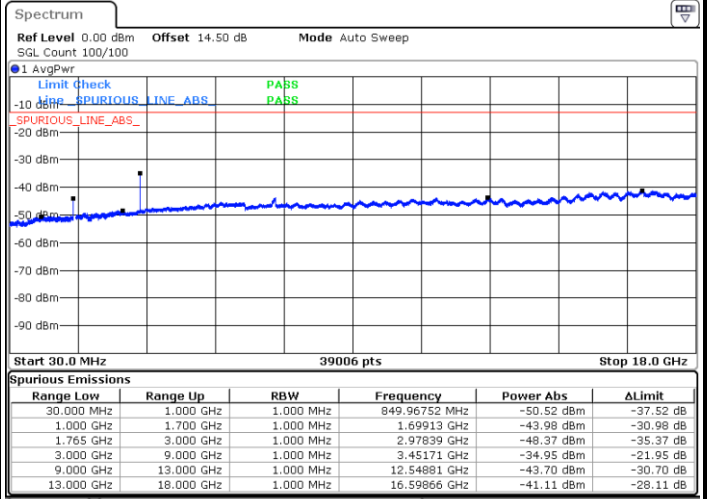

Date: 27.JUN.2018 19:32:59

LTE Band 4 / 5MHz

Lowest Channel / 64QAM

Middle Channel / 64QAM

Date: 27.JUN.2018 19:36:33

Date: 27.JUN.2018 19:37:49

Highest Channel / 64QAM

Date: 27.JUN.2018 19:41:24

LTE Band 4 / 10MHz

Lowest Channel / 64QAM

Middle Channel / 64QAM

Date: 27.JUN.2018 19:44:58

Date: 27.JUN.2018 19:46:14

Highest Channel / 64QAM

Date: 27.JUN.2018 19:49:48

LTE Band 4 / 15MHz

Lowest Channel / 64QAM

Middle Channel / 64QAM

Date: 27.JUN.2018 19:53:22

Date: 27.JUN.2018 19:54:38

Highest Channel / 64QAM

Date: 27.JUN.2018 19:58:12

LTE Band 4 / 20MHz

Lowest Channel / 64QAM