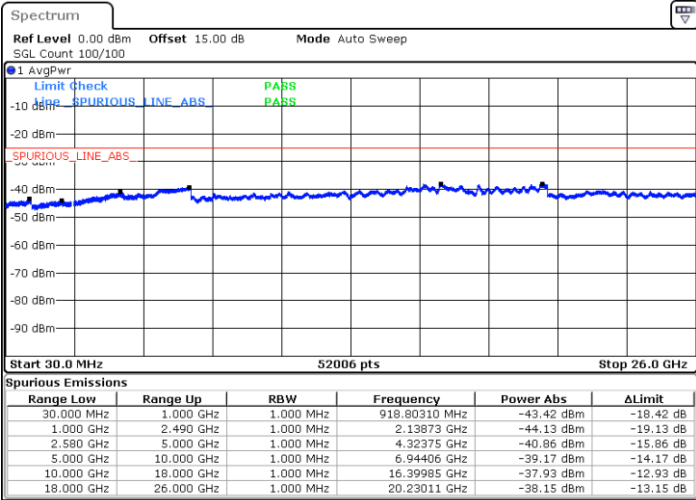

Date: 23 JUN 2018 18:25:46

LTE Band 5 / 10MHz

Highest Channel / QPSK

Highest Channel / 16QAM

Date: 23 JUN 2018 18:33:56

Date: 23 JUN 2018 18:34:51

LTE Band 7 / 5MHz

Lowest Channel / QPSK

Date: 1.JUL.2018 13:20:24

Lowest Channel / 16QAM

Date: 1.JUL.2018 13:24:01

Middle Channel / QPSK

Date: 1.JUL.2018 13:21:16

Middle Channel / 16QAM

Date: 1.JUL.2018 13:24:54

LTE Band 7 / 5MHz

Highest Channel / QPSK

Date: 1 JUL 2018 13:22:09

Highest Channel / 16QAM

Date: 1 JUL 2018 13:25:47

LTE Band 7 / 10MHz

Lowest Channel / QPSK

Date: 1 JUL 2018 13:28:37

Lowest Channel / 16QAM

Date: 1 JUL 2018 13:31:16

LTE Band 7 / 10MHz

Middle Channel / QPSK

Middle Channel / 16QAM

Date: 1.JUL.2018 13:29:30

Date: 1.JUL.2018 13:32:08

Highest Channel / QPSK

Highest Channel / 16QAM