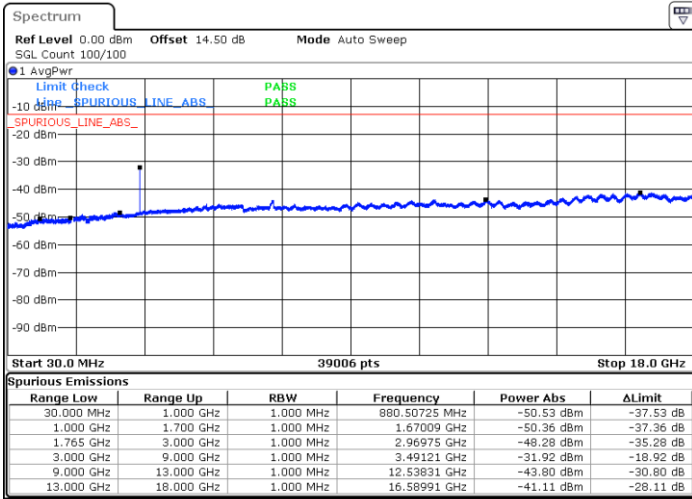

LTE Band 4 / 10MHz

Lowest Channel / 64QAM

Middle Channel / 64QAM

Date: 27.JUN.2018 19:44:58

Date: 27.JUN.2018 19:46:14

Highest Channel / 64QAM

Date: 27.JUN.2018 19:49:48

LTE Band 4 / 15MHz

Lowest Channel / 64QAM

Middle Channel / 64QAM

Date: 27.JUN.2018 19:53:22

Date: 27.JUN.2018 19:54:38

Highest Channel / 64QAM

Date: 27.JUN.2018 19:58:12

LTE Band 4 / 20MHz

Lowest Channel / 64QAM