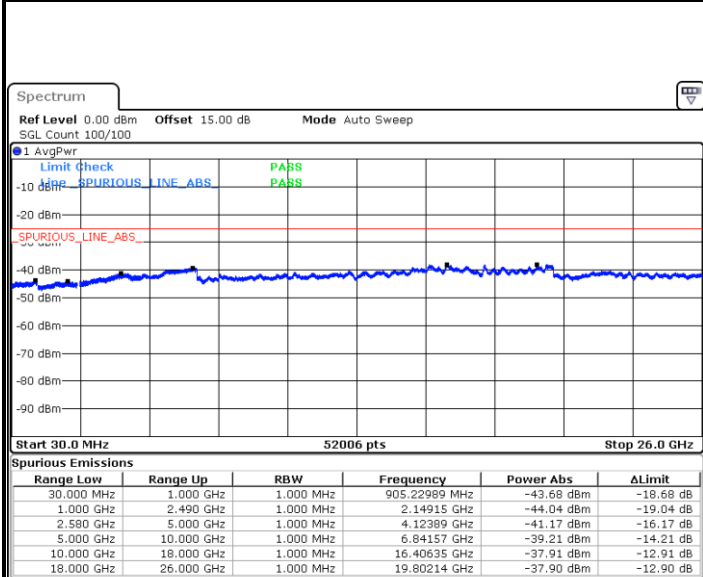

Date: 1.JUL.2018 13:30:23

Date: 1.JUL.2018 13:33:01

LTE Band 7 / 15MHz

Lowest Channel / QPSK

Lowest Channel / 16QAM

Date: 1.JUL.2018 13:35:51

Date: 1.JUL.2018 13:38:30

Middle Channel / QPSK

Middle Channel / 16QAM

Date: 1.JUL.2018 13:36:44

Date: 1.JUL.2018 13:39:23

LTE Band 7 / 15MHz

Highest Channel / QPSK

Date: 1 JUL 2018 13:37:37

Highest Channel / 16QAM

Date: 1 JUL 2018 13:40:15

LTE Band 7 / 20MHz

Lowest Channel / QPSK

Date: 1 JUL 2018 13:43:06

Lowest Channel / 16QAM

Date: 1 JUL 2018 13:45:44

LTE Band 7 / 20MHz

Middle Channel / QPSK

Middle Channel / 16QAM

Date: 1.JUL.2018 13:43:59

Date: 1.JUL.2018 13:46:36

Highest Channel / QPSK

Highest Channel / 16QAM

Date: 1.JUL.2018 13:44:51

Date: 1.JUL.2018 13:47:29

LTE Band 7 / 5MHz

Lowest Channel / 64QAM