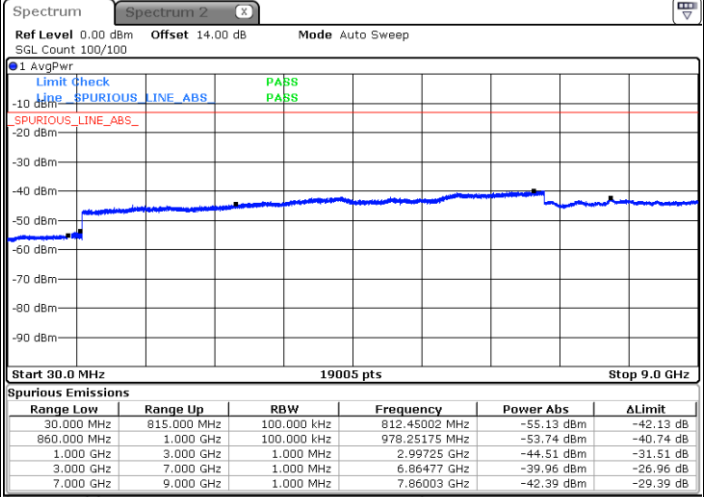

Lowest Channel / 64QAM

Middle Channel / 64QAM

Date: 27.JUN.2018 19:53:22

Date: 27.JUN.2018 19:54:38

Highest Channel / 64QAM

Date: 27.JUN.2018 19:58:12

LTE Band 4 / 20MHz

Lowest Channel / 64QAM

Middle Channel / 64QAM

Date: 27.JUN.2018 20:01:47

Date: 27.JUN.2018 20:03:03

Highest Channel / 64QAM

Date: 27.JUN.2018 20:06:37

LTE Band 5 / 1.4MHz

Lowest Channel / QPSK

Date: 23 JUN 2018 17:20:28

Lowest Channel / 16QAM

Date: 23 JUN 2018 17:21:23

Middle Channel / QPSK

Date: 23 JUN 2018 17:22:58

Middle Channel / 16QAM

Date: 23 JUN 2018 17:23:53

LTE Band 5 / 1.4MHz

Lowest Channel / 64QAM

Middle Channel / 64QAM

Date: 27 JUN 2018 14:24:58

Date: 27 JUN 2018 14:26:11

Highest Channel / 64QAM

Date: 27 JUN 2018 14:30:40

LTE Band 5 / 3MHz

Lowest Channel / QPSK

Lowest Channel / 16QAM