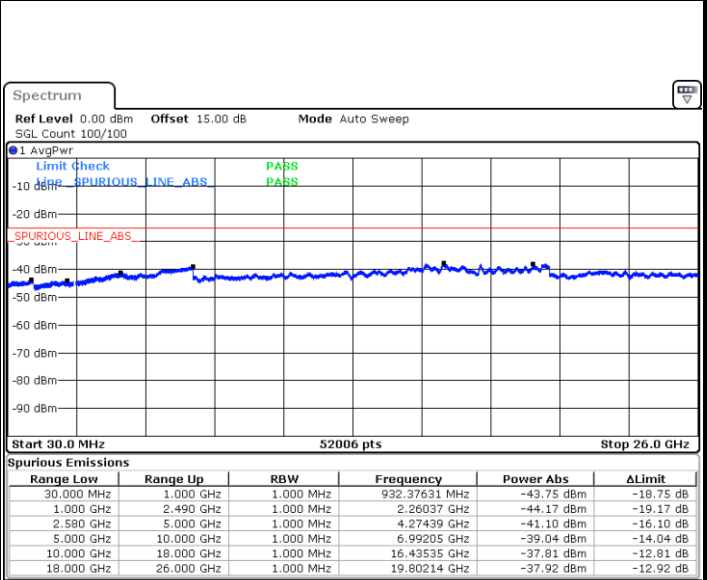

Date: 23 JUN 2018 18:25:46

LTE Band 5 / 10MHz

Highest Channel / QPSK

Highest Channel / 16QAM

Date: 23 JUN 2018 18:33:56

Date: 23 JUN 2018 18:34:51

LTE Band 7 / 5MHz

Lowest Channel / QPSK

Date: 1.JUL.2018 13:20:24

Lowest Channel / 16QAM

Date: 1.JUL.2018 13:24:01

Middle Channel / QPSK

Date: 1.JUL.2018 13:21:16

Middle Channel / 16QAM

Date: 1.JUL.2018 13:24:54

LTE Band 7 / 5MHz

Highest Channel / QPSK

Date: 1 JUL 2018 13:22:09

Highest Channel / 16QAM

Date: 1 JUL 2018 13:25:47

LTE Band 7 / 10MHz

Lowest Channel / QPSK

Date: 1 JUL 2018 13:28:37

Lowest Channel / 16QAM