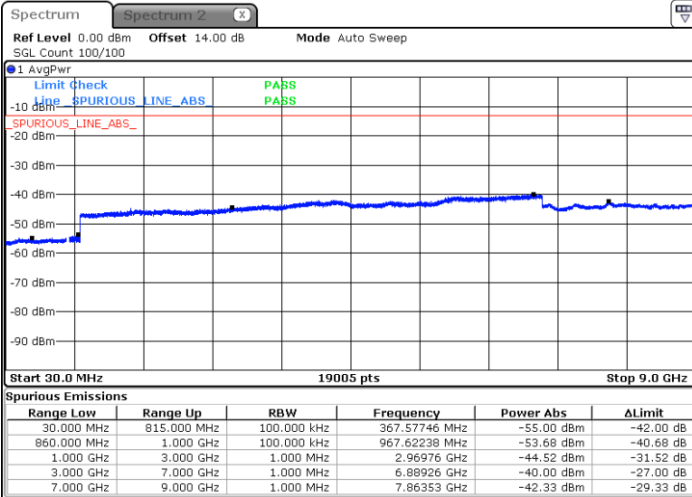

Lowest Channel / 16QAM

Date: 23 JUN 2018 17:21:23

Middle Channel / QPSK

Date: 23 JUN 2018 17:22:58

Middle Channel / 16QAM

Date: 23 JUN 2018 17:23:53

LTE Band 5 / 1.4MHz

Lowest Channel / 64QAM

Middle Channel / 64QAM

Date: 27 JUN 2018 14:24:58

Date: 27 JUN 2018 14:26:11

Highest Channel / 64QAM

Date: 27 JUN 2018 14:30:40

LTE Band 5 / 3MHz

Lowest Channel / QPSK

Lowest Channel / 16QAM

Date: 23 JUN 2018 17:41:08

Date: 23 JUN 2018 17:42:03

LTE Band 5 / 3MHz

Middle Channel / QPSK

Middle Channel / 16QAM

Date: 23 JUN 2018 17:43:38

Date: 23 JUN 2018 17:44:33

LTE Band 5 / 5MHz