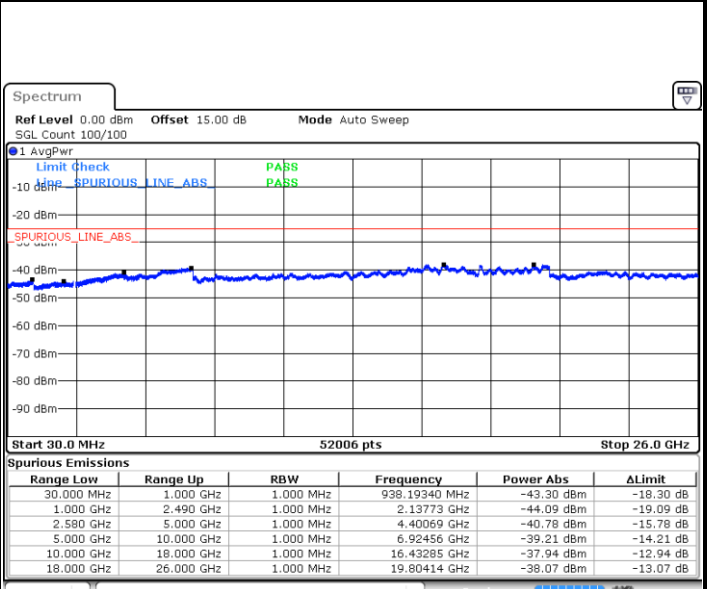

Date: 23 JUN 2018 18:25:46

LTE Band 5 / 10MHz

Highest Channel / QPSK

Highest Channel / 16QAM

Date: 23 JUN 2018 18:33:56

Date: 23 JUN 2018 18:34:51

LTE Band 7 / 5MHz

Lowest Channel / QPSK

Date: 1.JUL.2018 13:20:24

Lowest Channel / 16QAM

Date: 1.JUL.2018 13:24:01

Middle Channel / QPSK

Date: 1.JUL.2018 13:21:16

Middle Channel / 16QAM

Date: 1.JUL.2018 13:24:54

LTE Band 7 / 5MHz

Highest Channel / QPSK

Date: 1 JUL 2018 13:22:09

Highest Channel / 16QAM

Date: 1 JUL 2018 13:25:47

LTE Band 7 / 10MHz

Lowest Channel / QPSK

Date: 1 JUL 2018 13:28:37

Lowest Channel / 16QAM

Date: 1 JUL 2018 13:31:16

LTE Band 7 / 10MHz

Middle Channel / QPSK

Middle Channel / 16QAM

Date: 1.JUL.2018 13:29:30

Date: 1.JUL.2018 13:32:08

Highest Channel / QPSK

Highest Channel / 16QAM