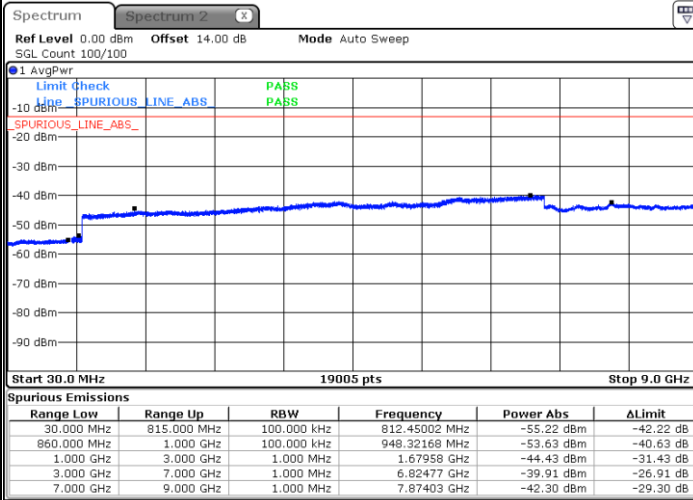

LTE Band 5 / 5MHz

Lowest Channel / 64QAM

Middle Channel / 64QAM

Date: 27 JUN 2018 14:45:19

Date: 27 JUN 2018 14:46:31

Highest Channel / 64QAM

Date: 27 JUN 2018 14:51:00

LTE Band 5 / 10MHz

Lowest Channel / QPSK

Date: 23 JUN 2018 18:22:22

Lowest Channel / 16QAM

Date: 23 JUN 2018 18:23:17

LTE Band 5 / 10MHz

Middle Channel / QPSK

Date: 23 JUN 2018 18:24:51

Middle Channel / 16QAM

Date: 23 JUN 2018 18:25:46

LTE Band 5 / 10MHz

Highest Channel / QPSK

Highest Channel / 16QAM

Date: 23 JUN 2018 18:33:56

Date: 23 JUN 2018 18:34:51

LTE Band 7 / 5MHz

Lowest Channel / QPSK

Date: 1.JUL.2018 13:20:24

Lowest Channel / 16QAM

Date: 1.JUL.2018 13:24:01

Middle Channel / QPSK

Date: 1.JUL.2018 13:21:16

Middle Channel / 16QAM

Date: 1.JUL.2018 13:24:54

LTE Band 7 / 5MHz