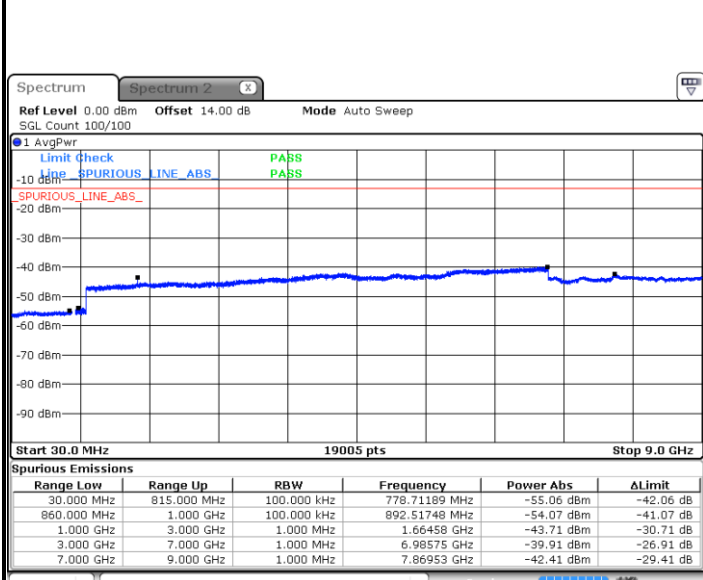

LTE Band 5 / 5MHz

Lowest Channel / 64QAM

Middle Channel / 64QAM

Date: 27 JUN 2018 14:45:19

Date: 27 JUN 2018 14:46:31

Highest Channel / 64QAM

Date: 27 JUN 2018 14:51:00

LTE Band 5 / 10MHz

Lowest Channel / QPSK

Date: 23 JUN 2018 18:22:22

Lowest Channel / 16QAM

Date: 23 JUN 2018 18:23:17

LTE Band 5 / 10MHz

Middle Channel / QPSK

Date: 23 JUN 2018 18:24:51

Middle Channel / 16QAM

Date: 23 JUN 2018 18:25:46

LTE Band 5 / 10MHz

Highest Channel / QPSK

Highest Channel / 16QAM

Date: 23 JUN 2018 18:33:56

Date: 23 JUN 2018 18:34:51

LTE Band 7 / 5MHz

Lowest Channel / QPSK

Date: 1.JUL.2018 13:20:24

Lowest Channel / 16QAM

Date: 1.JUL.2018 13:24:01

Middle Channel / QPSK

Date: 1.JUL.2018 13:21:16

Middle Channel / 16QAM

Date: 1.JUL.2018 13:24:54

LTE Band 7 / 5MHz