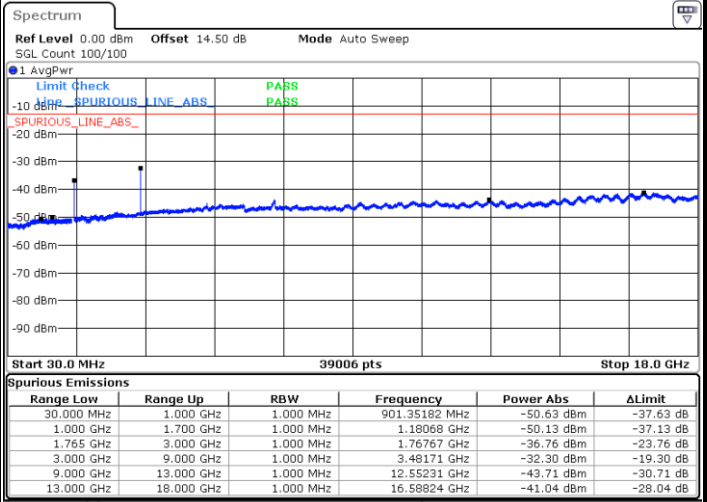

LTE Band 4 / 15MHz

Highest Channel / QPSK

Highest Channel / 16QAM

Date: 27.JUN.2018 18:46:31

Date: 27.JUN.2018 18:47:27

LTE Band 4 / 20MHz

Lowest Channel / QPSK

Lowest Channel / 16QAM

Date: 27.JUN.2018 18:53:40

Date: 27.JUN.2018 18:54:36

LTE Band 4 / 20MHz

Middle Channel / QPSK

Date: 27.JUN.2018 18:56:13

Middle Channel / 16QAM

Date: 27.JUN.2018 18:57:09

Highest Channel / QPSK

Date: 27.JUN.2018 19:03:22

Highest Channel / 16QAM

Date: 27.JUN.2018 19:04:18

LTE Band 4 / 1.4MHz

Lowest Channel / 64QAM

Middle Channel / 64QAM

Date: 27.JUN.2018 19:19:43

Date: 27.JUN.2018 19:20:59