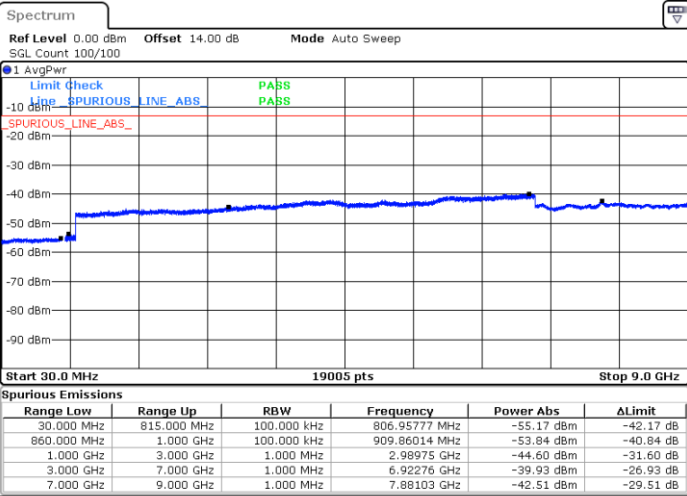

Middle Channel / 64QAM

Date: 27.JUN.2018 20:01:47

Date: 27.JUN.2018 20:03:03

Highest Channel / 64QAM

Date: 27.JUN.2018 20:06:37

LTE Band 5 / 1.4MHz

Lowest Channel / QPSK

Date: 23 JUN 2018 17:20:28

Lowest Channel / 16QAM

Date: 23 JUN 2018 17:21:23

Middle Channel / QPSK

Date: 23 JUN 2018 17:22:58

Middle Channel / 16QAM

Date: 23 JUN 2018 17:23:53

LTE Band 5 / 1.4MHz

Lowest Channel / 64QAM

Middle Channel / 64QAM

Date: 27 JUN 2018 14:24:58

Date: 27 JUN 2018 14:26:11

Highest Channel / 64QAM

Date: 27 JUN 2018 14:30:40

LTE Band 5 / 3MHz

Lowest Channel / QPSK

Lowest Channel / 16QAM