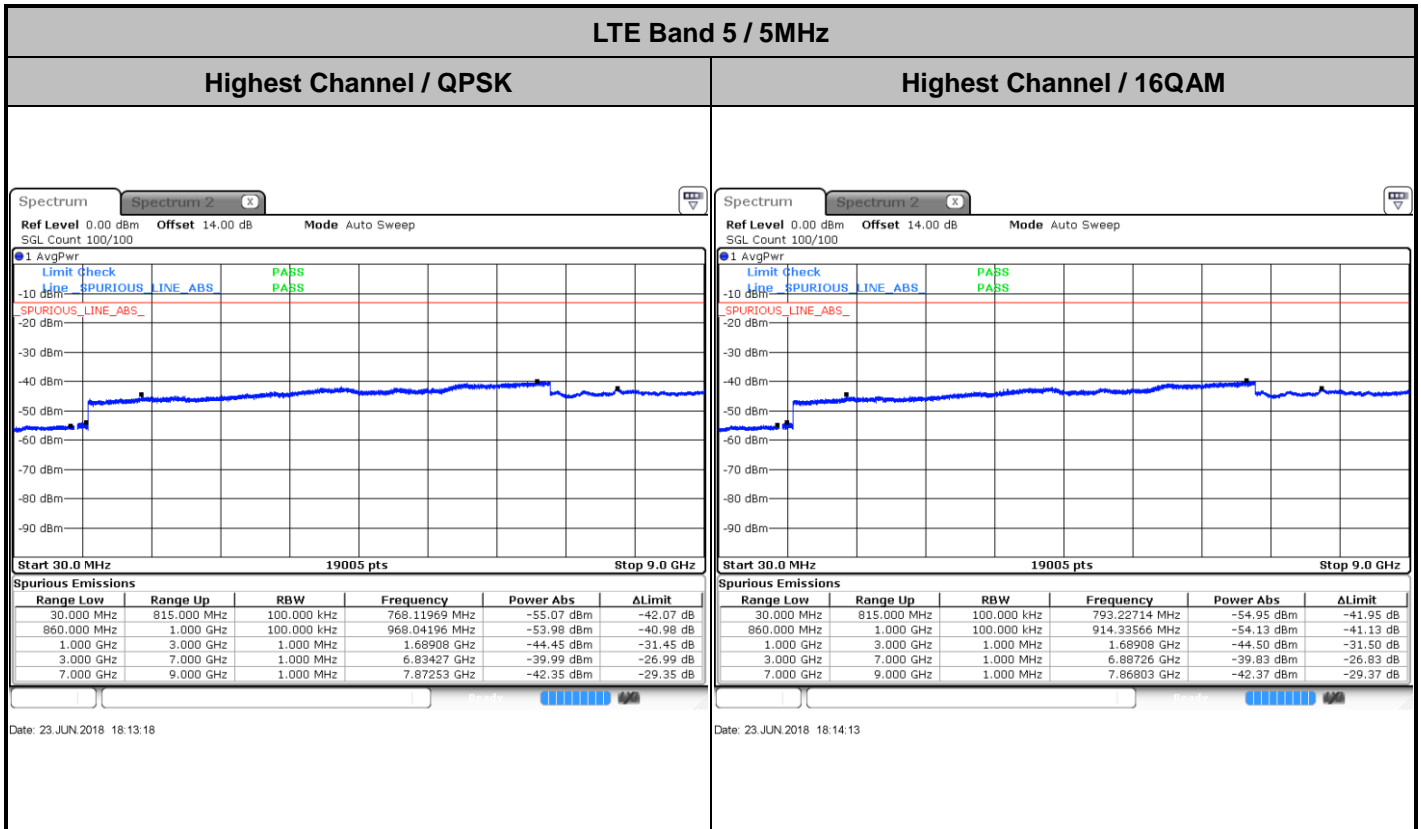

Date: 23 JUN 2018 17:41:08

Date: 23 JUN 2018 17:42:03

LTE Band 5 / 3MHz

Middle Channel / QPSK

Middle Channel / 16QAM

Date: 23 JUN 2018 17:43:38

Date: 23 JUN 2018 17:44:33

LTE Band 5 / 5MHz

Lowest Channel / QPSK

Lowest Channel / 16QAM

Date: 23 JUN 2018 18:01:45

Date: 23 JUN 2018 18:02:41

Middle Channel / QPSK

Middle Channel / 16QAM

Date: 23 JUN 2018 18:04:15

Date: 23 JUN 2018 18:05:09

LTE Band 5 / 5MHz

Lowest Channel / 64QAM

Middle Channel / 64QAM

Date: 27 JUN 2018 14:45:19

Date: 27 JUN 2018 14:46:31

Highest Channel / 64QAM

Date: 27 JUN 2018 14:51:00

LTE Band 5 / 10MHz

Lowest Channel / QPSK

Date: 23 JUN 2018 18:22:22

Lowest Channel / 16QAM

Date: 23 JUN 2018 18:23:17

LTE Band 5 / 10MHz

Middle Channel / QPSK

Date: 23 JUN 2018 18:24:51

Middle Channel / 16QAM