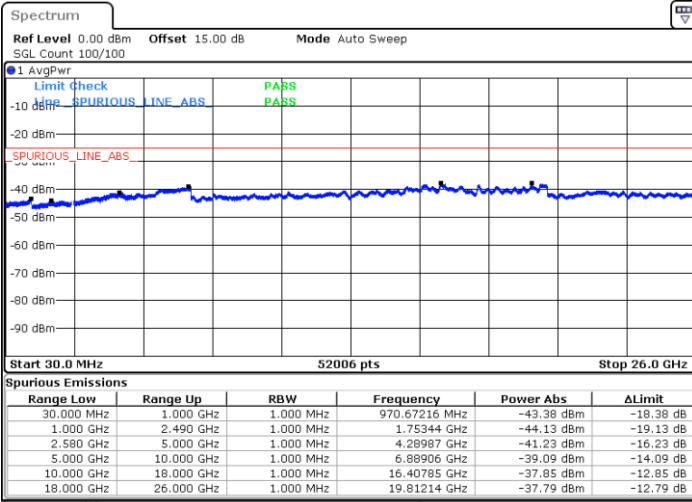

Highest Channel / QPSK

Date: 1 JUL 2018 13:22:09

Highest Channel / 16QAM

Date: 1 JUL 2018 13:25:47

LTE Band 7 / 10MHz

Lowest Channel / QPSK

Date: 1 JUL 2018 13:28:37

Lowest Channel / 16QAM

Date: 1 JUL 2018 13:31:16

LTE Band 7 / 10MHz

Middle Channel / QPSK

Middle Channel / 16QAM

Date: 1.JUL.2018 13:29:30

Date: 1.JUL.2018 13:32:08

Highest Channel / QPSK

Highest Channel / 16QAM

Date: 1.JUL.2018 13:30:23

Date: 1.JUL.2018 13:33:01

LTE Band 7 / 15MHz

Lowest Channel / QPSK

Lowest Channel / 16QAM

Date: 1.JUL.2018 13:35:51

Date: 1.JUL.2018 13:38:30

Middle Channel / QPSK

Middle Channel / 16QAM

Date: 1.JUL.2018 13:36:44

Date: 1.JUL.2018 13:39:23

LTE Band 7 / 15MHz

Highest Channel / QPSK

Date: 1 JUL 2018 13:37:37

Highest Channel / 16QAM

Date: 1 JUL 2018 13:40:15