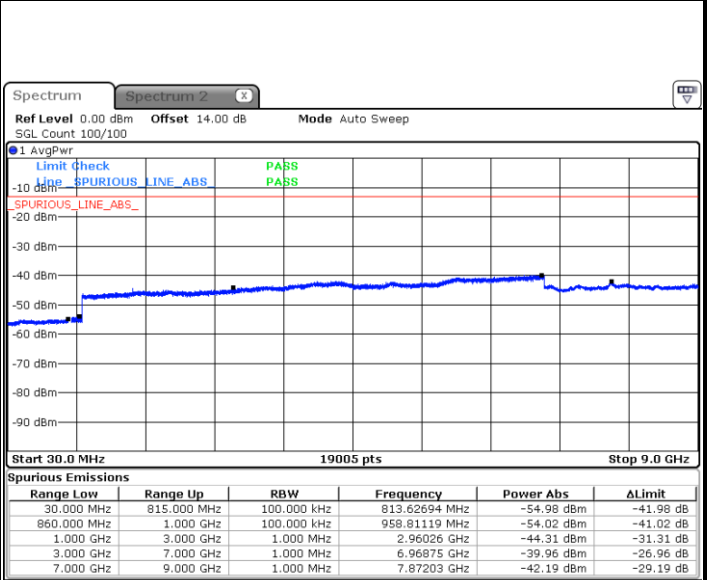

Lowest Channel / QPSK

Lowest Channel / 16QAM

Date: 23 JUN 2018 18:01:45

Date: 23 JUN 2018 18:02:41

Middle Channel / QPSK

Middle Channel / 16QAM

Date: 23 JUN 2018 18:04:15

Date: 23 JUN 2018 18:05:09

LTE Band 5 / 5MHz

Lowest Channel / 64QAM

Middle Channel / 64QAM

Date: 27 JUN 2018 14:45:19

Date: 27 JUN 2018 14:46:31

Highest Channel / 64QAM

Date: 27 JUN 2018 14:51:00

LTE Band 5 / 10MHz

Lowest Channel / QPSK

Date: 23 JUN 2018 18:22:22

Lowest Channel / 16QAM

Date: 23 JUN 2018 18:23:17

LTE Band 5 / 10MHz

Middle Channel / QPSK

Date: 23 JUN 2018 18:24:51

Middle Channel / 16QAM

Date: 23 JUN 2018 18:25:46

LTE Band 5 / 10MHz

Highest Channel / QPSK

Highest Channel / 16QAM

Date: 23 JUN 2018 18:33:56

Date: 23 JUN 2018 18:34:51

LTE Band 7 / 5MHz

Lowest Channel / QPSK