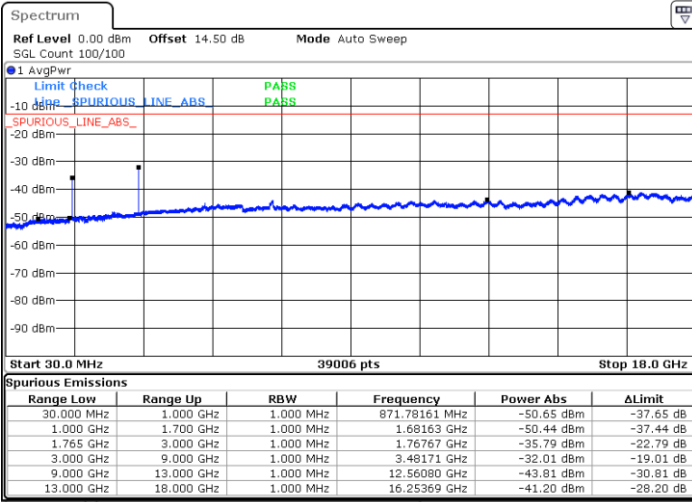

LTE Band 4 / 15MHz

Highest Channel / QPSK

Highest Channel / 16QAM

Date: 27.JUN.2018 18:46:31

Date: 27.JUN.2018 18:47:27

LTE Band 4 / 20MHz

Lowest Channel / QPSK

Lowest Channel / 16QAM

Date: 27.JUN.2018 18:53:40

Date: 27.JUN.2018 18:54:36

LTE Band 4 / 20MHz

Middle Channel / QPSK

Date: 27.JUN.2018 18:56:13

Middle Channel / 16QAM

Date: 27.JUN.2018 18:57:09

Highest Channel / QPSK

Date: 27.JUN.2018 19:03:22

Highest Channel / 16QAM

Date: 27.JUN.2018 19:04:18

LTE Band 4 / 1.4MHz

Lowest Channel / 64QAM

Middle Channel / 64QAM

Date: 27.JUN.2018 19:19:43

Date: 27.JUN.2018 19:20:59