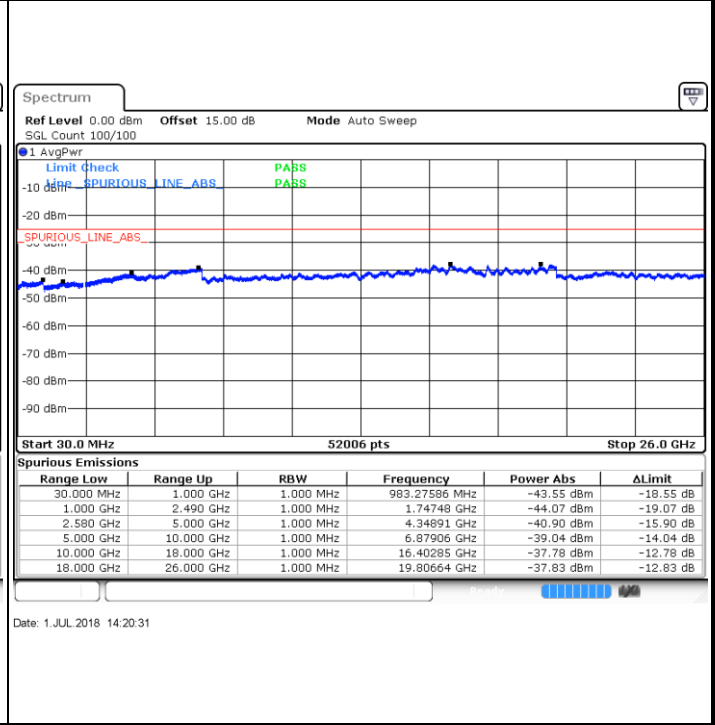

LTE Band 7 / 20MHz

Lowest Channel / QPSK

Date: 1 JUL 2018 13:43:06

Lowest Channel / 16QAM

Date: 1 JUL 2018 13:45:44

LTE Band 7 / 20MHz

Middle Channel / QPSK

Middle Channel / 16QAM

Date: 1.JUL.2018 13:43:59

Date: 1.JUL.2018 13:46:36

Highest Channel / QPSK

Highest Channel / 16QAM

Date: 1.JUL.2018 13:44:51

Date: 1.JUL.2018 13:47:29

LTE Band 7 / 5MHz

Lowest Channel / 64QAM

Middle Channel / 64QAM

Highest Channel / 64QAM