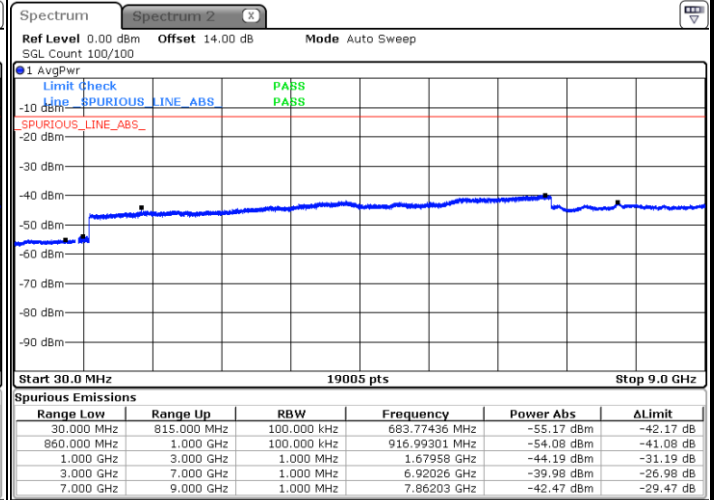

Lowest Channel / QPSK

Date: 23 JUN 2018 18:22:22

Lowest Channel / 16QAM

Date: 23 JUN 2018 18:23:17

LTE Band 5 / 10MHz

Middle Channel / QPSK

Date: 23 JUN 2018 18:24:51

Middle Channel / 16QAM

Date: 23 JUN 2018 18:25:46

LTE Band 5 / 10MHz

Highest Channel / QPSK

Highest Channel / 16QAM

Date: 23 JUN 2018 18:33:56

Date: 23 JUN 2018 18:34:51

LTE Band 7 / 5MHz

Lowest Channel / QPSK

Date: 1.JUL.2018 13:20:24

Lowest Channel / 16QAM

Date: 1.JUL.2018 13:24:01

Middle Channel / QPSK

Date: 1.JUL.2018 13:21:16

Middle Channel / 16QAM

Date: 1.JUL.2018 13:24:54

LTE Band 7 / 5MHz

Highest Channel / QPSK

Date: 1 JUL 2018 13:22:09

Highest Channel / 16QAM

Date: 1 JUL 2018 13:25:47

LTE Band 7 / 10MHz

Lowest Channel / QPSK

Date: 1 JUL 2018 13:28:37

Lowest Channel / 16QAM