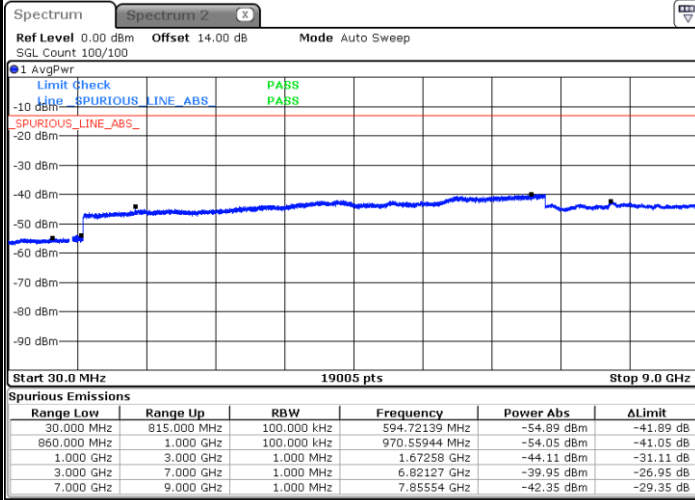

Lowest Channel / 64QAM

Middle Channel / 64QAM

Date: 27.JUN.2018 19:53:22

Date: 27.JUN.2018 19:54:38

Highest Channel / 64QAM

Date: 27.JUN.2018 19:58:12

LTE Band 4 / 20MHz

Lowest Channel / 64QAM

Middle Channel / 64QAM

Date: 27.JUN.2018 20:01:47

Date: 27.JUN.2018 20:03:03

Highest Channel / 64QAM

Date: 27.JUN.2018 20:06:37

LTE Band 5 / 1.4MHz

Lowest Channel / QPSK

Date: 23 JUN 2018 17:20:28

Lowest Channel / 16QAM

Date: 23 JUN 2018 17:21:23

Middle Channel / QPSK

Date: 23 JUN 2018 17:22:58

Middle Channel / 16QAM

Date: 23 JUN 2018 17:23:53

LTE Band 5 / 1.4MHz

Lowest Channel / 64QAM

Middle Channel / 64QAM

Date: 27 JUN 2018 14:24:58

Date: 27 JUN 2018 14:26:11

Highest Channel / 64QAM

Date: 27 JUN 2018 14:30:40

LTE Band 5 / 3MHz

Lowest Channel / QPSK

Lowest Channel / 16QAM