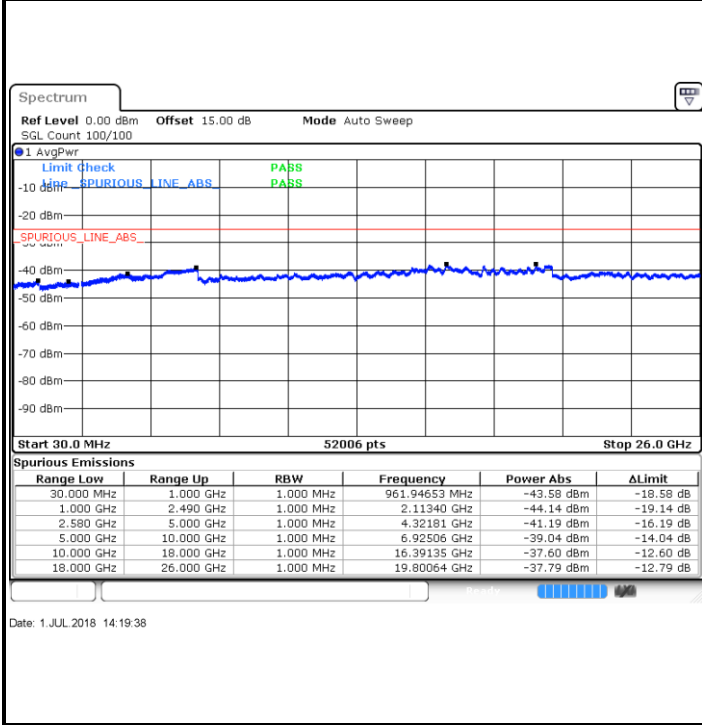

LTE Band 7 / 20MHz

Lowest Channel / QPSK

Date: 1 JUL 2018 13:43:06

Lowest Channel / 16QAM

Date: 1 JUL 2018 13:45:44

LTE Band 7 / 20MHz

Middle Channel / QPSK

Middle Channel / 16QAM

Date: 1.JUL.2018 13:43:59

Date: 1.JUL.2018 13:46:36

Highest Channel / QPSK

Highest Channel / 16QAM

Date: 1.JUL.2018 13:44:51

Date: 1.JUL.2018 13:47:29

LTE Band 7 / 5MHz

Lowest Channel / 64QAM

Middle Channel / 64QAM

Highest Channel / 64QAM