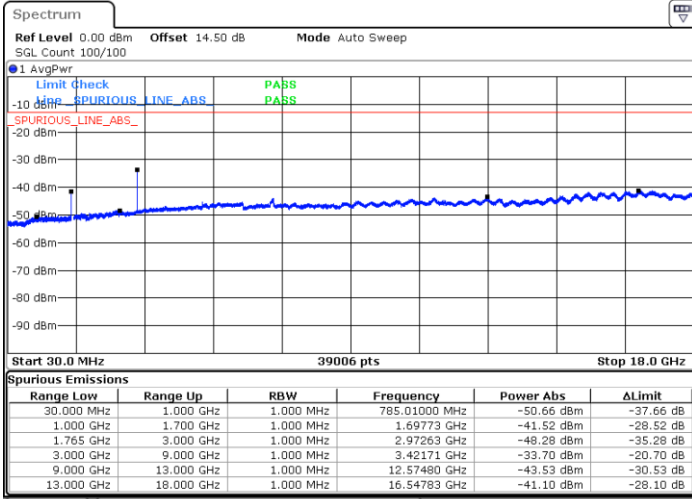

Date: 27.JUN.2018 19:32:59

LTE Band 4 / 5MHz

Lowest Channel / 64QAM

Middle Channel / 64QAM

Date: 27.JUN.2018 19:36:33

Date: 27.JUN.2018 19:37:49

Highest Channel / 64QAM

Date: 27.JUN.2018 19:41:24

LTE Band 4 / 10MHz

Lowest Channel / 64QAM

Middle Channel / 64QAM

Date: 27.JUN.2018 19:44:58

Date: 27.JUN.2018 19:46:14

Highest Channel / 64QAM

Date: 27.JUN.2018 19:49:48

LTE Band 4 / 15MHz

Lowest Channel / 64QAM

Middle Channel / 64QAM

Date: 27.JUN.2018 19:53:22

Date: 27.JUN.2018 19:54:38

Highest Channel / 64QAM

Date: 27.JUN.2018 19:58:12

LTE Band 4 / 20MHz

Lowest Channel / 64QAM