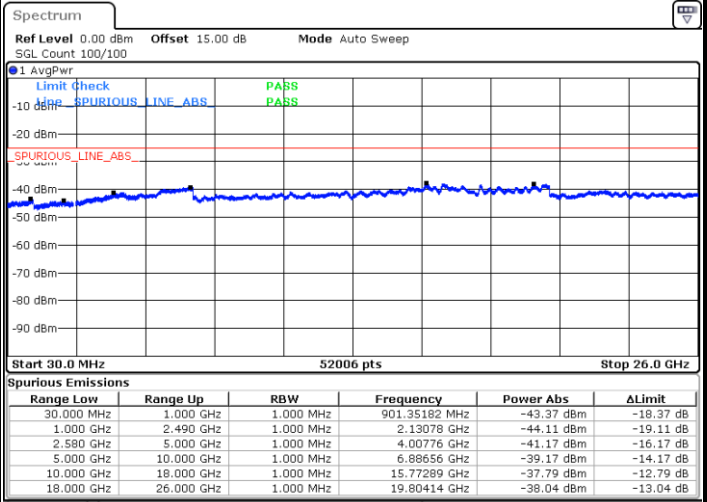

Highest Channel / QPSK

Date: 1 JUL 2018 13:22:09

Highest Channel / 16QAM

Date: 1 JUL 2018 13:25:47

LTE Band 7 / 10MHz

Lowest Channel / QPSK

Date: 1 JUL 2018 13:28:37

Lowest Channel / 16QAM

Date: 1 JUL 2018 13:31:16

LTE Band 7 / 10MHz

Middle Channel / QPSK

Middle Channel / 16QAM

Date: 1.JUL.2018 13:29:30

Date: 1.JUL.2018 13:32:08

Highest Channel / QPSK

Highest Channel / 16QAM

Date: 1.JUL.2018 13:30:23

Date: 1.JUL.2018 13:33:01

LTE Band 7 / 15MHz

Lowest Channel / QPSK

Lowest Channel / 16QAM

Date: 1.JUL.2018 13:35:51

Date: 1.JUL.2018 13:38:30

Middle Channel / QPSK

Middle Channel / 16QAM

Date: 1.JUL.2018 13:36:44

Date: 1.JUL.2018 13:39:23

LTE Band 7 / 15MHz

Highest Channel / QPSK

Date: 1 JUL 2018 13:37:37

Highest Channel / 16QAM

Date: 1 JUL 2018 13:40:15