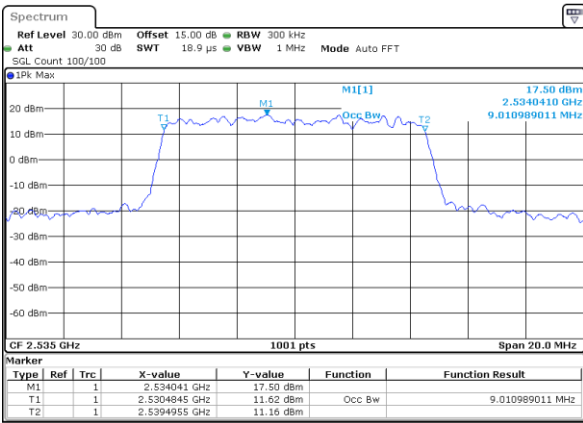

Middle Channel / 10MHz / QPSK

Date: 1 JUL 2018 13:26:06