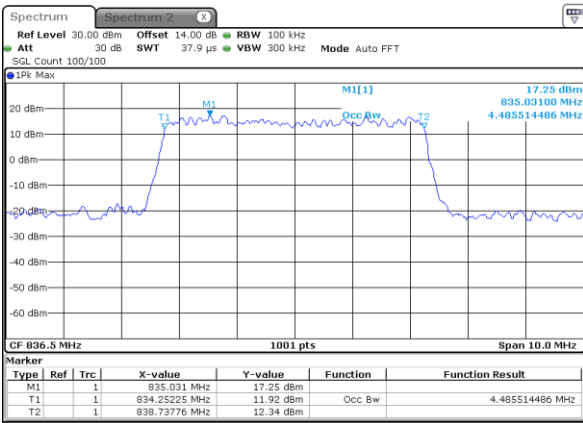

Middle Channel / 5MHz / QPSK

Date: 23 JUN 2018 18:02:50