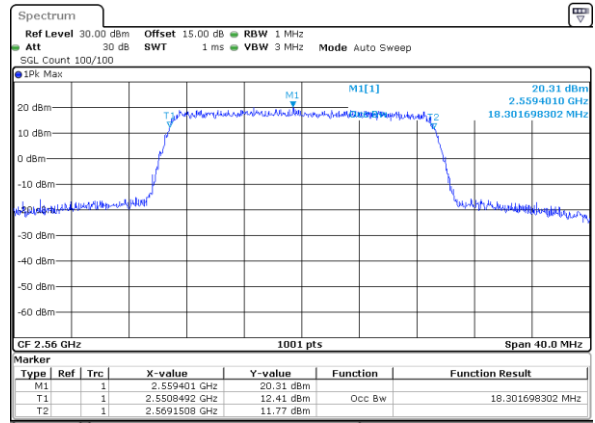

LTE Band 7

Lowest Channel / 15MHz / 64QAM

Date: 1.JUL 2018 14:15:58

Lowest Channel / 20MHz / 64QAM

Date: 1.JUL 2018 14:16:28

Middle Channel / 15MHz / 64QAM

Date: 1.JUL 2018 14:16:08

Middle Channel / 20MHz / 64QAM

Date: 1.JUL 2018 14:16:37

Highest Channel / 15MHz / 64QAM

Date: 1.JUL 2018 14:16:18

Highest Channel / 20MHz / 64QAM

Date: 1.JUL 2018 14:16:47

LTE Band 12

Lowest Channel / 1.4MHz / QPSK

Date: 29 JUN 2018 14:59:48