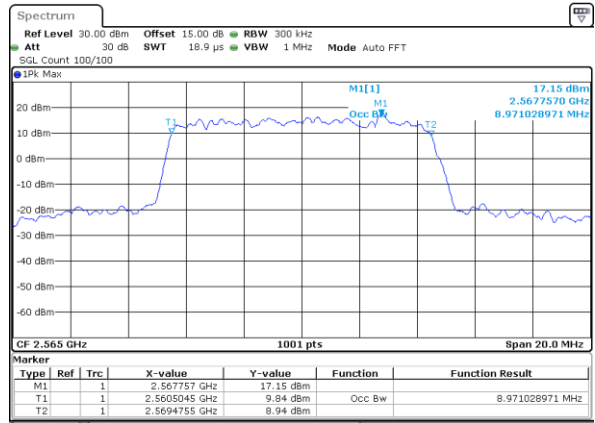

Highest Channel / 5MHz / QPSK

Date: 1 JUL 2018 13:19:01

Highest Channel / 5MHz / 16QAM

Date: 1 JUL 2018 13:22:39

LTE Band 7

Lowest Channel / 10MHz / QPSK

Date: 1 JUL 2018 13:25:56

Lowest Channel / 10MHz / 16QAM

Date: 1 JUL 2018 13:26:26

Middle Channel / 10MHz / QPSK

Date: 1 JUL 2018 13:26:06

Middle Channel / 10MHz / 16QAM

Date: 1 JUL 2018 13:26:36

Highest Channel / 10MHz / QPSK

Date: 1 JUL 2018 13:26:16

Highest Channel / 10MHz / 16QAM

Date: 1 JUL 2018 13:26:46

LTE Band 7

Lowest Channel / 15MHz / QPSK

Date: 1 JUL 2018 13:33:11

Lowest Channel / 15MHz / 16QAM

Date: 1 JUL 2018 13:33:40

Middle Channel / 15MHz / QPSK

Date: 1 JUL 2018 13:33:20

Middle Channel / 15MHz / 16QAM

Date: 1 JUL 2018 13:33:50

Highest Channel / 15MHz / QPSK

Date: 1 JUL 2018 13:33:30

Highest Channel / 15MHz / 16QAM

Date: 1 JUL 2018 13:34:00

LTE Band 7

Lowest Channel / 20MHz / QPSK