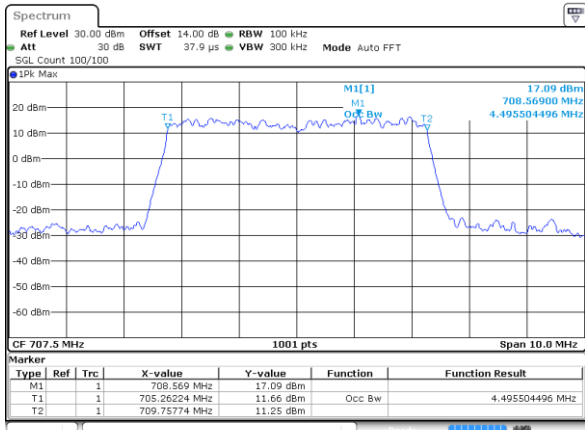

Date: 29 JUN 2018 14:28:30

Middle Channel / 3MHz / 64QAM

Date: 29 JUN 2018 14:36:40

Highest Channel / 1.4MHz / 64QAM

Date: 29 JUN 2018 14:29:43

Highest Channel / 3MHz / 64QAM

Date: 29 JUN 2018 14:37:53

LTE Band 12

Lowest Channel / 5MHz / 64QAM

Date: 29 JUN 2018 14:41:21

Lowest Channel / 10MHz / 64QAM

Date: 29 JUN 2018 14:49:31

Middle Channel / 5MHz / 64QAM

Date: 29 JUN 2018 14:44:50

Middle Channel / 10MHz / 64QAM

Date: 29 JUN 2018 14:53:00

Highest Channel / 5MHz / 64QAM

Date: 29 JUN 2018 14:46:03

Highest Channel / 10MHz / 64QAM

Date: 29 JUN 2018 14:54:13

LTE Band 13

Lowest Channel / 5MHz / QPSK

Date: 28 JUN 2018 18:01:48

Lowest Channel / 5MHz / 16QAM