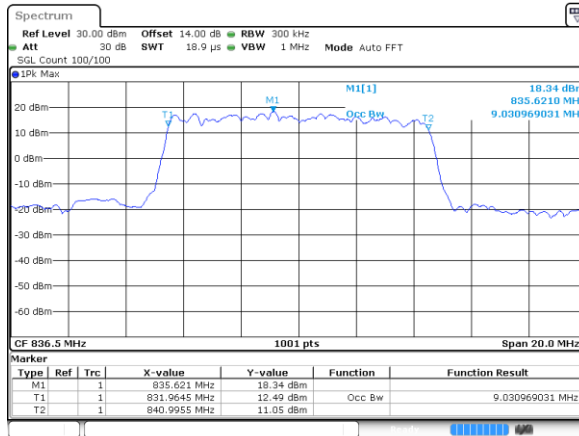

Date: 27 JUN 2018 14:45:28

Highest Channel / 5MHz / 64QAM

Date: 27 JUN 2018 14:46:41

LTE Band 5

Lowest Channel / 10MHz / QPSK

Date: 23 JUN 2018 18:14:23

Lowest Channel / 10MHz / 16QAM

Date: 23 JUN 2018 18:14:33

Middle Channel / 10MHz / QPSK

Date: 23 JUN 2018 18:23:26

Middle Channel / 10MHz / 16QAM

Date: 23 JUN 2018 18:23:36

Highest Channel / 10MHz / QPSK

Date: 23 JUN 2018 18:25:56

Highest Channel / 10MHz / 16QAM

Date: 23 JUN 2018 18:26:06

LTE Band 5

Lowest Channel / 10MHz / 64QAM

Date: 27 JUN 2018 14:51:10

Middle Channel / 10MHz / 64QAM

Date: 27 JUN 2018 14:55:38

Highest Channel / 10MHz / 64QAM

Date: 27 JUN 2018 14:56:51

LTE Band 7