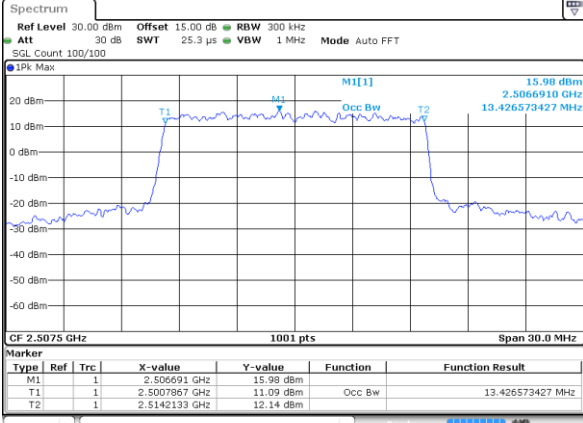

Highest Channel / 5MHz / QPSK

Date: 1 JUL 2018 13:19:01

Highest Channel / 5MHz / 16QAM

Date: 1 JUL 2018 13:22:39

LTE Band 7

Lowest Channel / 10MHz / QPSK

Date: 1 JUL 2018 13:25:56

Lowest Channel / 10MHz / 16QAM

Date: 1 JUL 2018 13:26:26

Middle Channel / 10MHz / QPSK

Date: 1 JUL 2018 13:26:06

Middle Channel / 10MHz / 16QAM

Date: 1 JUL 2018 13:26:36

Highest Channel / 10MHz / QPSK

Date: 1 JUL 2018 13:26:16

Highest Channel / 10MHz / 16QAM

Date: 1 JUL 2018 13:26:46

LTE Band 7

Lowest Channel / 15MHz / QPSK

Date: 1 JUL 2018 13:33:11

Lowest Channel / 15MHz / 16QAM

Date: 1 JUL 2018 13:33:40

Middle Channel / 15MHz / QPSK

Date: 1 JUL 2018 13:33:20