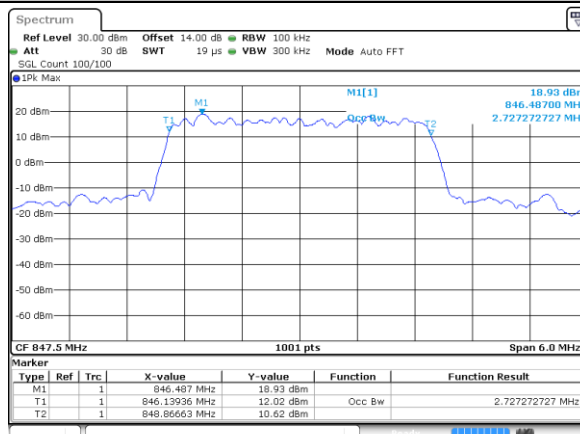

LTE Band 5

Lowest Channel / 3MHz / 64QAM

Date: 27 JUN 2018 14:30:49

Middle Channel / 3MHz / 64QAM

Date: 27 JUN 2018 14:35:18

Highest Channel / 3MHz / 64QAM

Date: 27 JUN 2018 14:36:31

LTE Band 5