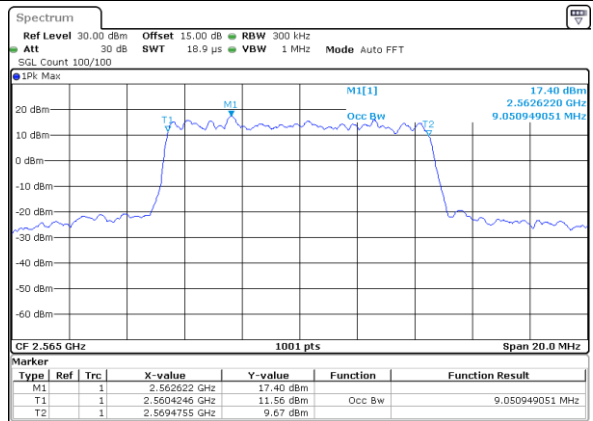

Date: 1 JUL 2018 13:40:45

Highest Channel / 20MHz / 16QAM

Date: 1 JUL 2018 13:41:14

LTE Band 7

Lowest Channel / 5MHz / 64QAM

Date: 1 JUL 2018 14:14:59

Lowest Channel / 10MHz / 64QAM

Date: 1 JUL 2018 14:15:29

Middle Channel / 5MHz / 64QAM

Date: 1 JUL 2018 14:15:09

Middle Channel / 10MHz / 64QAM

Date: 1 JUL 2018 14:15:38

Highest Channel / 5MHz / 64QAM

Date: 1 JUL 2018 14:15:19

Highest Channel / 10MHz / 64QAM

Date: 1 JUL 2018 14:15:48

LTE Band 7

Lowest Channel / 15MHz / 64QAM

Date: 1.JUL 2018 14:15:58

Lowest Channel / 20MHz / 64QAM

Date: 1.JUL 2018 14:16:28

Middle Channel / 15MHz / 64QAM

Date: 1.JUL 2018 14:16:08

Middle Channel / 20MHz / 64QAM