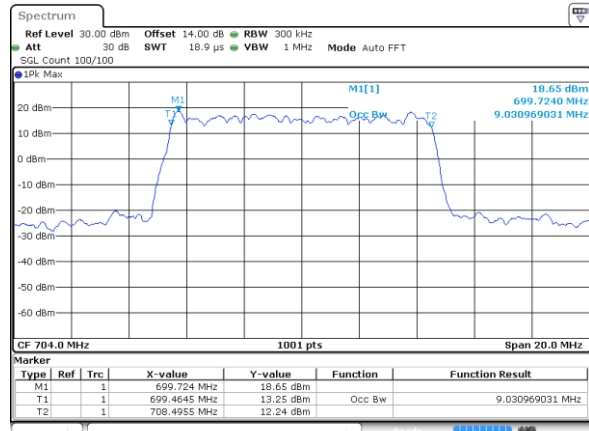

Highest Channel / 10MHz / 16QAM

Date: 29 JUN 2018 15:58:21

LTE Band 12

Lowest Channel / 1.4MHz / 64QAM

Date: 29 JUN 2018 14:25:01

Lowest Channel / 3MHz / 64QAM

Date: 29 JUN 2018 14:33:11

Middle Channel / 1.4MHz / 64QAM

Date: 29 JUN 2018 14:28:30

Middle Channel / 3MHz / 64QAM

Date: 29 JUN 2018 14:36:40

Highest Channel / 1.4MHz / 64QAM

Date: 29 JUN 2018 14:29:43

Highest Channel / 3MHz / 64QAM

Date: 29 JUN 2018 14:37:53

LTE Band 12

Lowest Channel / 5MHz / 64QAM

Date: 29 JUN 2018 14:41:21

Lowest Channel / 10MHz / 64QAM

Date: 29 JUN 2018 14:49:31

Middle Channel / 5MHz / 64QAM

Date: 29 JUN 2018 14:44:50

Middle Channel / 10MHz / 64QAM

Date: 29 JUN 2018 14:53:00

Highest Channel / 5MHz / 64QAM

Date: 29 JUN 2018 14:46:03

Highest Channel / 10MHz / 64QAM

Date: 29 JUN 2018 14:54:13

LTE Band 13

Lowest Channel / 5MHz / QPSK

Date: 28 JUN 2018 18:01:48

Lowest Channel / 5MHz / 16QAM