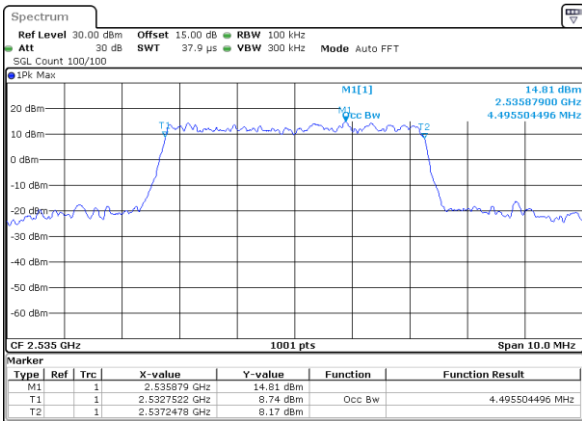

Middle Channel / 5MHz / 64QAM

Date: 1 JUL 2018 14:15:09