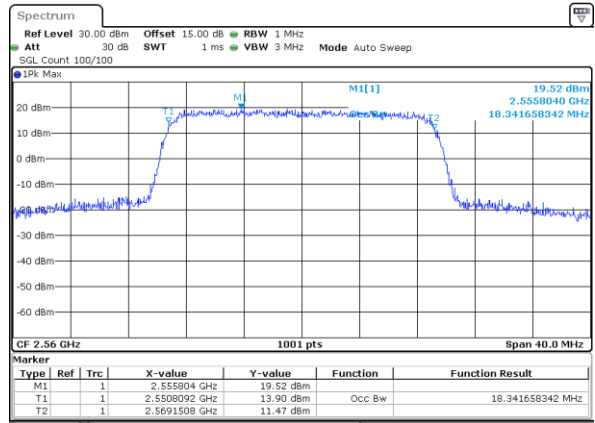

Middle Channel / 15MHz / 16QAM

Date: 1 JUL 2018 13:33:50

Highest Channel / 15MHz / QPSK

Date: 1 JUL 2018 13:33:30

Highest Channel / 15MHz / 16QAM

Date: 1 JUL 2018 13:34:00

LTE Band 7

Lowest Channel / 20MHz / QPSK

Date: 1 JUL 2018 13:40:25

Lowest Channel / 20MHz / 16QAM

Date: 1 JUL 2018 13:40:55

Middle Channel / 20MHz / QPSK

Date: 1 JUL 2018 13:40:35

Middle Channel / 20MHz / 16QAM

Date: 1 JUL 2018 13:41:04

Highest Channel / 20MHz / QPSK

Date: 1 JUL 2018 13:40:45

Highest Channel / 20MHz / 16QAM

Date: 1 JUL 2018 13:41:14

LTE Band 7

Lowest Channel / 5MHz / 64QAM

Date: 1 JUL 2018 14:14:59

Lowest Channel / 10MHz / 64QAM

Date: 1 JUL 2018 14:15:29