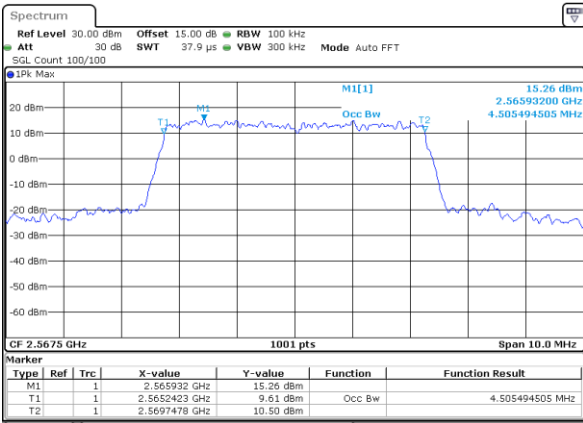

LTE Band 5

Lowest Channel / 10MHz / 64QAM

Date: 27 JUN 2018 14:51:10

Middle Channel / 10MHz / 64QAM

Date: 27 JUN 2018 14:55:38

Highest Channel / 10MHz / 64QAM

Date: 27 JUN 2018 14:56:51

LTE Band 7

Lowest Channel / 5MHz / QPSK

Date: 1 JUL 2018 13:18:42

Lowest Channel / 5MHz / 16QAM

Date: 1 JUL 2018 13:22:19

Middle Channel / 5MHz / QPSK

Date: 1 JUL 2018 13:18:51

Middle Channel / 5MHz / 16QAM

Date: 1 JUL 2018 13:22:29

Highest Channel / 5MHz / QPSK

Date: 1 JUL 2018 13:19:01

Highest Channel / 5MHz / 16QAM

Date: 1 JUL 2018 13:22:39

LTE Band 7

Lowest Channel / 10MHz / QPSK

Date: 1 JUL 2018 13:25:56

Lowest Channel / 10MHz / 16QAM