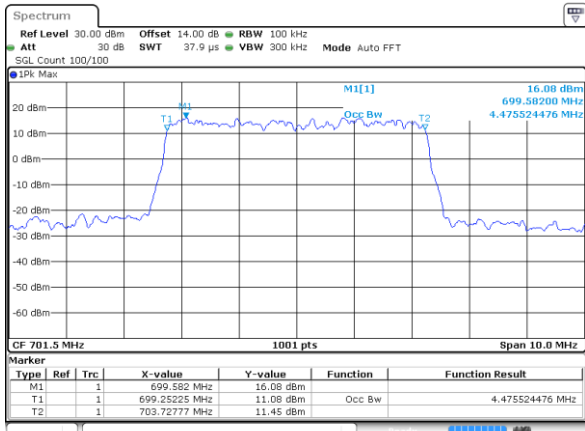

Highest Channel / 10MHz / 16QAM

Date: 29 JUN 2018 15:58:21

LTE Band 12

Lowest Channel / 1.4MHz / 64QAM

Date: 29 JUN 2018 14:25:01

Lowest Channel / 3MHz / 64QAM

Date: 29 JUN 2018 14:33:11

Middle Channel / 1.4MHz / 64QAM

Date: 29 JUN 2018 14:28:30

Middle Channel / 3MHz / 64QAM

Date: 29 JUN 2018 14:36:40

Highest Channel / 1.4MHz / 64QAM

Date: 29 JUN 2018 14:29:43

Highest Channel / 3MHz / 64QAM

Date: 29 JUN 2018 14:37:53

LTE Band 12

Lowest Channel / 5MHz / 64QAM

Date: 29 JUN 2018 14:41:21

Lowest Channel / 10MHz / 64QAM

Date: 29 JUN 2018 14:49:31

Middle Channel / 5MHz / 64QAM

Date: 29 JUN 2018 14:44:50

Middle Channel / 10MHz / 64QAM

Date: 29 JUN 2018 14:53:00

Highest Channel / 5MHz / 64QAM

Date: 29 JUN 2018 14:46:03

Highest Channel / 10MHz / 64QAM

Date: 29 JUN 2018 14:54:13

LTE Band 13

Lowest Channel / 5MHz / QPSK

Date: 28 JUN 2018 18:01:48

Lowest Channel / 5MHz / 16QAM