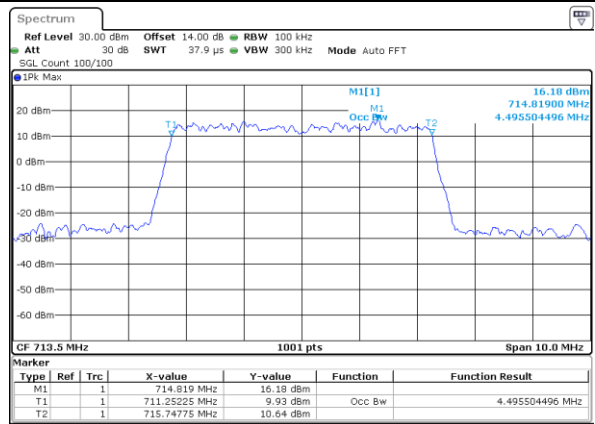

LTE Band 12

Lowest Channel / 5MHz / QPSK

Date: 29 JUN 2018 15:32:28

Lowest Channel / 5MHz / 16QAM

Date: 29 JUN 2018 15:32:38

Middle Channel / 5MHz / QPSK

Date: 29 JUN 2018 15:39:25

Middle Channel / 5MHz / 16QAM

Date: 29 JUN 2018 15:39:35

Highest Channel / 5MHz / QPSK

Date: 29 JUN 2018 15:41:51

Highest Channel / 5MHz / 16QAM

Date: 29 JUN 2018 15:42:01

LTE Band 12

Lowest Channel / 10MHz / QPSK

Date: 29 JUN 2018 15:48:48