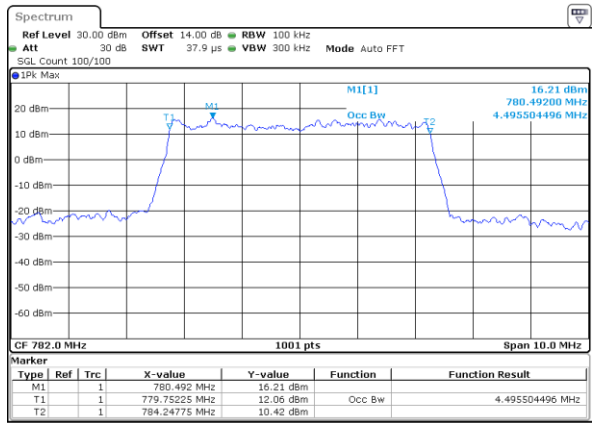

Lowest Channel / 5MHz / 64QAM

Date: 29 JUN 2018 14:41:21

Lowest Channel / 10MHz / 64QAM

Date: 29 JUN 2018 14:49:31

Middle Channel / 5MHz / 64QAM

Date: 29 JUN 2018 14:44:50

Middle Channel / 10MHz / 64QAM

Date: 29 JUN 2018 14:53:00

Highest Channel / 5MHz / 64QAM

Date: 29 JUN 2018 14:46:03

Highest Channel / 10MHz / 64QAM

Date: 29 JUN 2018 14:54:13

LTE Band 13

Lowest Channel / 5MHz / QPSK

Date: 28 JUN 2018 18:01:48

Lowest Channel / 5MHz / 16QAM

Date: 28 JUN 2018 18:01:58

Middle Channel / 5MHz / QPSK

Date: 28 JUN 2018 18:10:45

Middle Channel / 5MHz / 16QAM

Date: 28 JUN 2018 18:10:55

Highest Channel / 5MHz / QPSK

Date: 28 JUN 2018 18:13:10

Highest Channel / 5MHz / 16QAM

Date: 28 JUN 2018 18:13:20

LTE Band 13

Lowest Channel / 5MHz / 64QAM

Date: 28 JUN 2018 19:33:03

Middle Channel / 10MHz / QPSK

Date: 28 JUN 2018 18:22:07

Middle Channel / 5MHz / 64QAM

Date: 28 JUN 2018 19:33:41