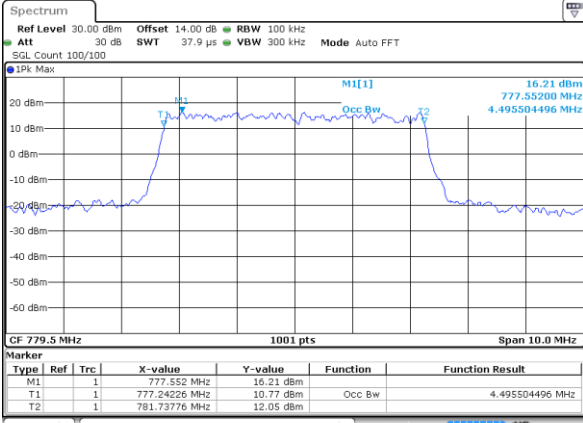

Lowest Channel / 5MHz / 64QAM

Date: 29 JUN 2018 14:41:21

Lowest Channel / 10MHz / 64QAM

Date: 29 JUN 2018 14:49:31

Middle Channel / 5MHz / 64QAM

Date: 29 JUN 2018 14:44:50

Middle Channel / 10MHz / 64QAM

Date: 29 JUN 2018 14:53:00

Highest Channel / 5MHz / 64QAM

Date: 29 JUN 2018 14:46:03

Highest Channel / 10MHz / 64QAM

Date: 29 JUN 2018 14:54:13

LTE Band 13

Lowest Channel / 5MHz / QPSK

Date: 28 JUN 2018 18:01:48

Lowest Channel / 5MHz / 16QAM

Date: 28 JUN 2018 18:01:58

Middle Channel / 5MHz / QPSK

Date: 28 JUN 2018 18:10:45

Middle Channel / 5MHz / 16QAM

Date: 28 JUN 2018 18:10:55

Highest Channel / 5MHz / QPSK

Date: 28 JUN 2018 18:13:10

Highest Channel / 5MHz / 16QAM