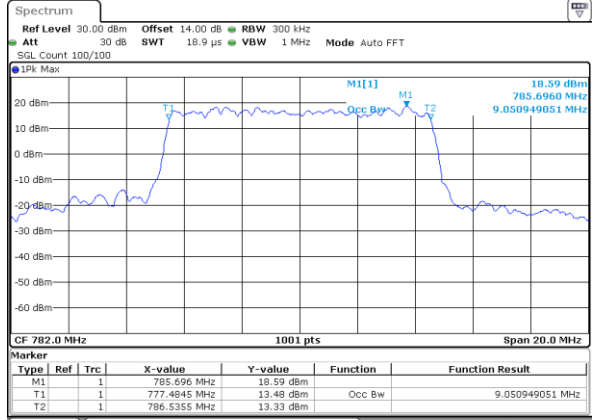

Date: 28 JUN 2018 18:13:20

LTE Band 13

Lowest Channel / 5MHz / 64QAM

Date: 28 JUN 2018 19:33:03

Middle Channel / 10MHz / QPSK

Date: 28 JUN 2018 18:22:07

Middle Channel / 5MHz / 64QAM

Date: 28 JUN 2018 19:33:41

Middle Channel / 10MHz / 16QAM

Date: 28 JUN 2018 18:22:17

Highest Channel / 5MHz / 64QAM

Date: 28 JUN 2018 19:42:35

Middle Channel / 10MHz / 64QAM

Date: 29 JUN 2018 09:29:28

LTE Band 25

Lowest Channel / 1.4MHz / QPSK