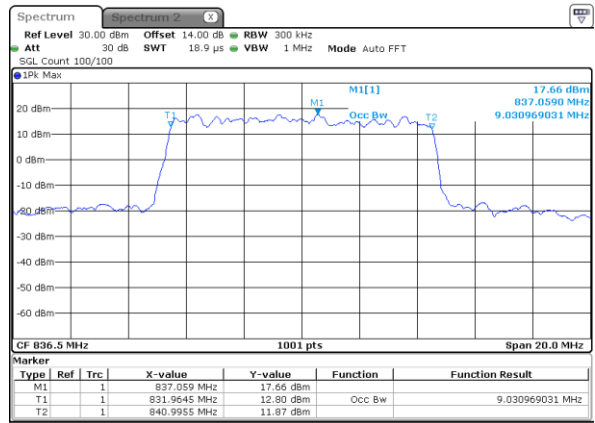

Middle Channel / 10MHz / 16QAM

Date: 23 JUN 2018 18:23:36