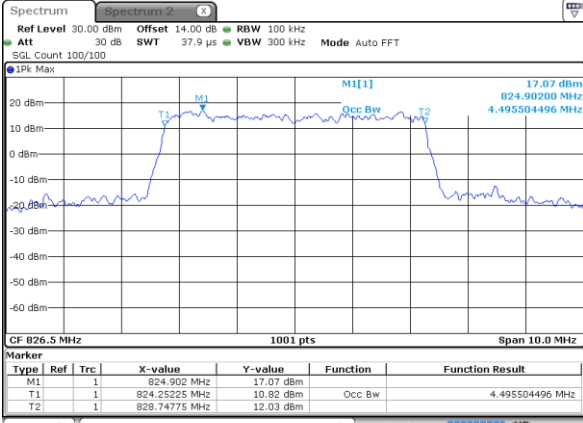

LTE Band 5

Lowest Channel / 5MHz / QPSK

Date: 23 JUN 2018 17:53:46