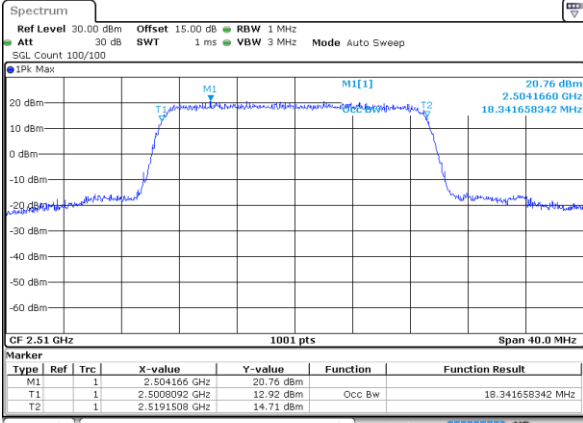

Date: 1 JUL 2018 13:26:46

LTE Band 7

Lowest Channel / 15MHz / QPSK

Date: 1 JUL 2018 13:33:11

Lowest Channel / 15MHz / 16QAM

Date: 1 JUL 2018 13:33:40

Middle Channel / 15MHz / QPSK

Date: 1 JUL 2018 13:33:20

Middle Channel / 15MHz / 16QAM

Date: 1 JUL 2018 13:33:50

Highest Channel / 15MHz / QPSK

Date: 1 JUL 2018 13:33:30

Highest Channel / 15MHz / 16QAM

Date: 1 JUL 2018 13:34:00

LTE Band 7

Lowest Channel / 20MHz / QPSK