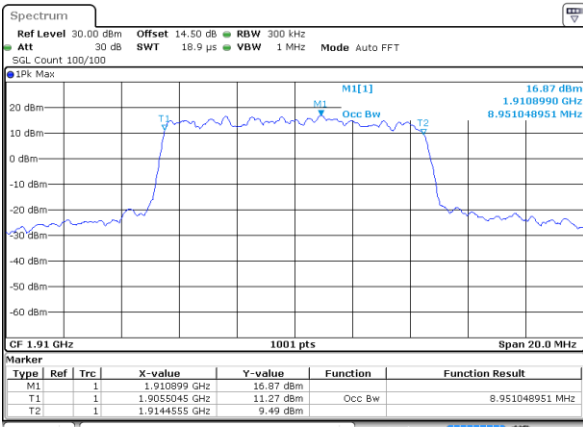

Date: 28 JUN 2018 15:23:01

Highest Channel / 5MHz / QPSK

Date: 28 JUN 2018 15:25:17

Highest Channel / 5MHz / 16QAM

Date: 28 JUN 2018 15:25:27

LTE Band 25

Lowest Channel / 10MHz / QPSK

Date: 28 JUN 2018 15:32:14

Lowest Channel / 10MHz / 16QAM

Date: 28 JUN 2018 15:32:24

Middle Channel / 10MHz / QPSK

Date: 28 JUN 2018 15:34:40

Middle Channel / 10MHz / 16QAM

Date: 28 JUN 2018 15:34:50

Highest Channel / 10MHz / QPSK

Date: 28 JUN 2018 15:37:06

Highest Channel / 10MHz / 16QAM

Date: 28 JUN 2018 15:37:16

LTE Band 25

Lowest Channel / 15MHz / QPSK

Date: 28 JUN 2018 15:44:04

Lowest Channel / 15MHz / 16QAM

Date: 28 JUN 2018 15:44:13

Middle Channel / 15MHz / QPSK