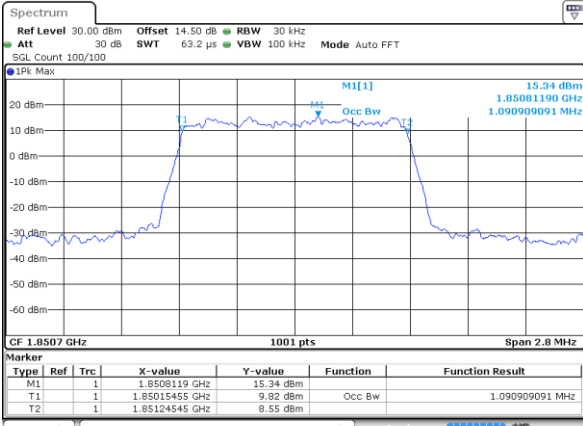

Date: 28 JUN 2018 18:13:20

LTE Band 13

Lowest Channel / 5MHz / 64QAM

Date: 28 JUN 2018 19:33:03

Middle Channel / 10MHz / QPSK

Date: 28 JUN 2018 18:22:07

Middle Channel / 5MHz / 64QAM

Date: 28 JUN 2018 19:33:41

Middle Channel / 10MHz / 16QAM

Date: 28 JUN 2018 18:22:17

Highest Channel / 5MHz / 64QAM

Date: 28 JUN 2018 19:42:35

Middle Channel / 10MHz / 64QAM

Date: 29 JUN 2018 09:29:28

LTE Band 25

Lowest Channel / 1.4MHz / QPSK

Date: 28 JUN 2018 14:55:31

Lowest Channel / 1.4MHz / 16QAM

Date: 28 JUN 2018 14:55:42

Middle Channel / 1.4MHz / QPSK

Date: 28 JUN 2018 14:57:58

Middle Channel / 1.4MHz / 16QAM

Date: 28 JUN 2018 14:58:08

Highest Channel / 1.4MHz / QPSK

Date: 28 JUN 2018 15:00:23

Highest Channel / 1.4MHz / 16QAM

Date: 28 JUN 2018 15:00:33

LTE Band 25

Lowest Channel / 3MHz / QPSK

Date: 28 JUN 2018 15:07:21

Lowest Channel / 3MHz / 16QAM

Date: 28 JUN 2018 15:08:25