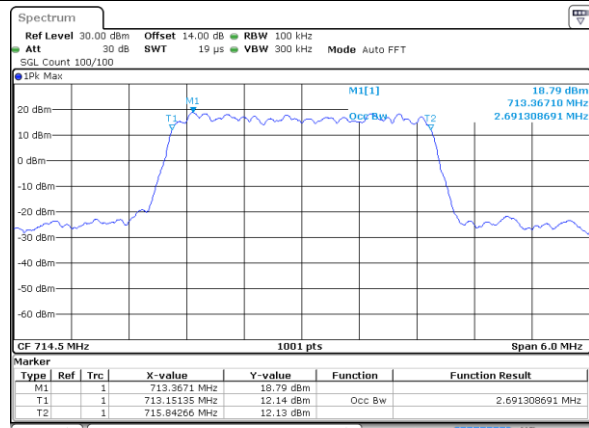

Highest Channel / 10MHz / 16QAM

Date: 29 JUN 2018 15:58:21

LTE Band 12

Lowest Channel / 1.4MHz / 64QAM

Date: 29 JUN 2018 14:25:01

Lowest Channel / 3MHz / 64QAM

Date: 29 JUN 2018 14:33:11

Middle Channel / 1.4MHz / 64QAM

Date: 29 JUN 2018 14:28:30

Middle Channel / 3MHz / 64QAM

Date: 29 JUN 2018 14:36:40

Highest Channel / 1.4MHz / 64QAM

Date: 29 JUN 2018 14:29:43

Highest Channel / 3MHz / 64QAM

Date: 29 JUN 2018 14:37:53

LTE Band 12

Lowest Channel / 5MHz / 64QAM

Date: 29 JUN 2018 14:41:21

Lowest Channel / 10MHz / 64QAM

Date: 29 JUN 2018 14:49:31

Middle Channel / 5MHz / 64QAM

Date: 29 JUN 2018 14:44:50

Middle Channel / 10MHz / 64QAM

Date: 29 JUN 2018 14:53:00

Highest Channel / 5MHz / 64QAM

Date: 29 JUN 2018 14:46:03

Highest Channel / 10MHz / 64QAM

Date: 29 JUN 2018 14:54:13

LTE Band 13

Lowest Channel / 5MHz / QPSK

Date: 28 JUN 2018 18:01:48

Lowest Channel / 5MHz / 16QAM