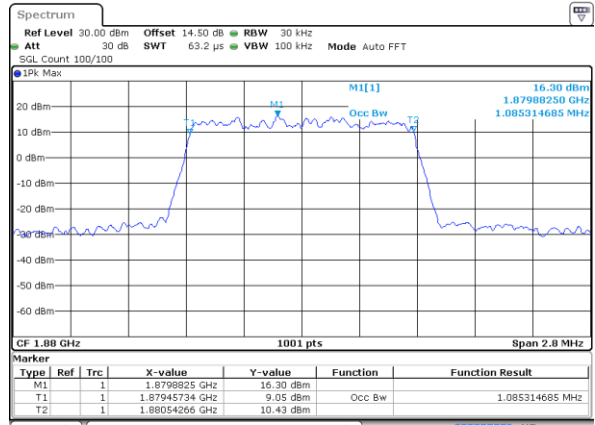

Middle Channel / 10MHz / 16QAM

Date: 28 JUN 2018 18:22:17

Highest Channel / 5MHz / 64QAM

Date: 28 JUN 2018 19:42:35

Middle Channel / 10MHz / 64QAM

Date: 29 JUN 2018 09:29:28

LTE Band 25

Lowest Channel / 1.4MHz / QPSK

Date: 28 JUN 2018 14:55:31

Lowest Channel / 1.4MHz / 16QAM

Date: 28 JUN 2018 14:55:42

Middle Channel / 1.4MHz / QPSK

Date: 28 JUN 2018 14:57:58

Middle Channel / 1.4MHz / 16QAM

Date: 28 JUN 2018 14:58:08

Highest Channel / 1.4MHz / QPSK

Date: 28 JUN 2018 15:00:23

Highest Channel / 1.4MHz / 16QAM

Date: 28 JUN 2018 15:00:33

LTE Band 25

Lowest Channel / 3MHz / QPSK

Date: 28 JUN 2018 15:07:21

Lowest Channel / 3MHz / 16QAM

Date: 28 JUN 2018 15:08:25