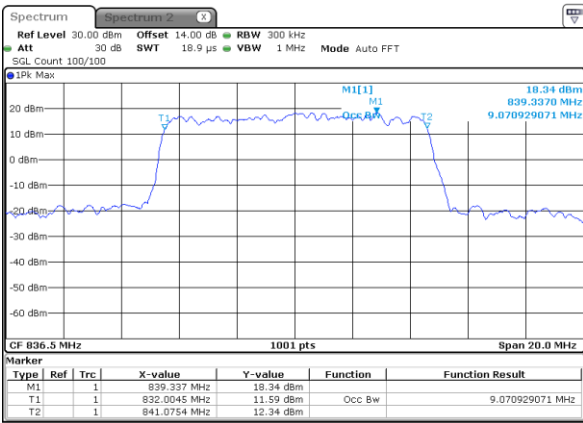

Middle Channel / 10MHz / QPSK

Date: 23 JUN 2018 18:23:26