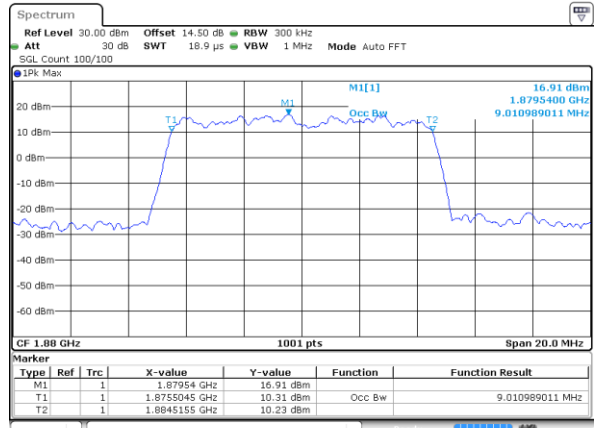

Date: 28 JUN 2018 15:23:01

Highest Channel / 5MHz / QPSK

Date: 28 JUN 2018 15:25:17

Highest Channel / 5MHz / 16QAM

Date: 28 JUN 2018 15:25:27

LTE Band 25

Lowest Channel / 10MHz / QPSK

Date: 28 JUN 2018 15:32:14

Lowest Channel / 10MHz / 16QAM

Date: 28 JUN 2018 15:32:24

Middle Channel / 10MHz / QPSK

Date: 28 JUN 2018 15:34:40

Middle Channel / 10MHz / 16QAM

Date: 28 JUN 2018 15:34:50

Highest Channel / 10MHz / QPSK

Date: 28 JUN 2018 15:37:06

Highest Channel / 10MHz / 16QAM

Date: 28 JUN 2018 15:37:16

LTE Band 25

Lowest Channel / 15MHz / QPSK

Date: 28 JUN 2018 15:44:04

Lowest Channel / 15MHz / 16QAM

Date: 28 JUN 2018 15:44:13

Middle Channel / 15MHz / QPSK