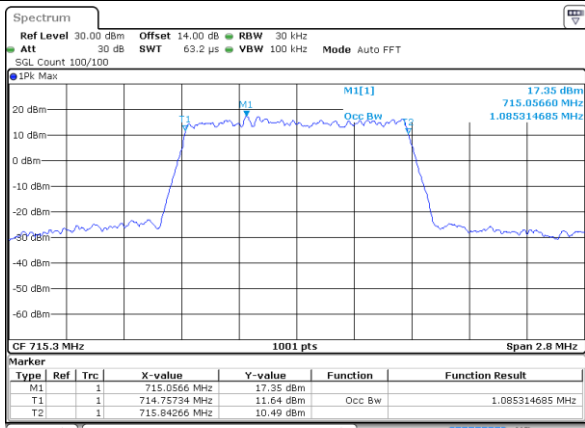

Highest Channel / 10MHz / 16QAM

Date: 29 JUN 2018 15:58:21

LTE Band 12

Lowest Channel / 1.4MHz / 64QAM

Date: 29 JUN 2018 14:25:01

Lowest Channel / 3MHz / 64QAM

Date: 29 JUN 2018 14:33:11

Middle Channel / 1.4MHz / 64QAM

Date: 29 JUN 2018 14:28:30

Middle Channel / 3MHz / 64QAM

Date: 29 JUN 2018 14:36:40

Highest Channel / 1.4MHz / 64QAM

Date: 29 JUN 2018 14:29:43

Highest Channel / 3MHz / 64QAM

Date: 29 JUN 2018 14:37:53

LTE Band 12