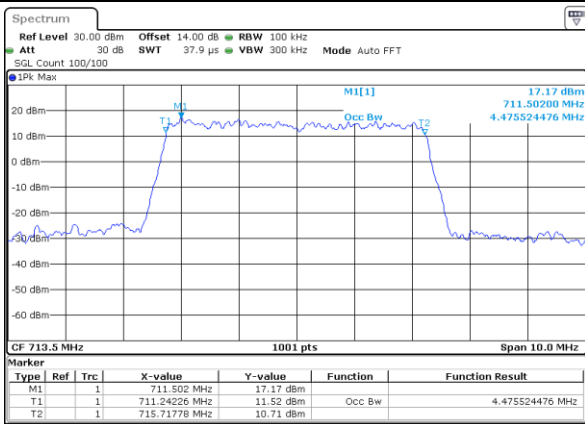

LTE Band 12

Lowest Channel / 5MHz / QPSK

Date: 29 JUN 2018 15:32:28

Lowest Channel / 5MHz / 16QAM

Date: 29 JUN 2018 15:32:38

Middle Channel / 5MHz / QPSK

Date: 29 JUN 2018 15:39:25

Middle Channel / 5MHz / 16QAM

Date: 29 JUN 2018 15:39:35

Highest Channel / 5MHz / QPSK

Date: 29 JUN 2018 15:41:51

Highest Channel / 5MHz / 16QAM

Date: 29 JUN 2018 15:42:01

LTE Band 12

Lowest Channel / 10MHz / QPSK

Date: 29 JUN 2018 15:48:48