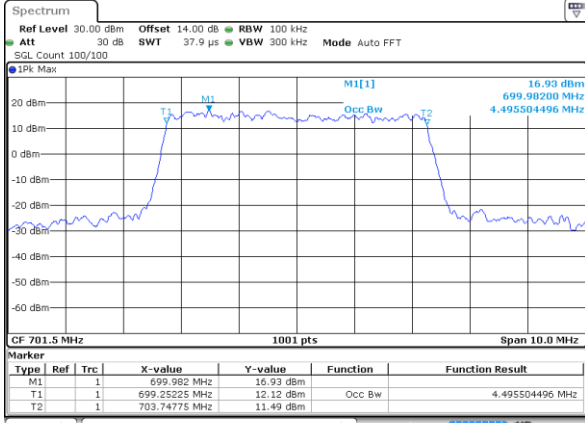

Date: 29 JUN 2018 15:09:11

Highest Channel / 1.4MHz / 16QAM

Date: 29 JUN 2018 15:09:21

LTE Band 12

Lowest Channel / 3MHz / QPSK

Date: 29 JUN 2018 15:16:08

Lowest Channel / 3MHz / 16QAM

Date: 29 JUN 2018 15:16:18

Middle Channel / 3MHz / QPSK

Date: 29 JUN 2018 15:23:05

Middle Channel / 3MHz / 16QAM

Date: 29 JUN 2018 15:23:15

Highest Channel / 3MHz / QPSK

Date: 29 JUN 2018 15:25:31

Highest Channel / 3MHz / 16QAM

Date: 29 JUN 2018 15:25:41

LTE Band 12

Lowest Channel / 5MHz / QPSK

Date: 29 JUN 2018 15:32:28

Lowest Channel / 5MHz / 16QAM

Date: 29 JUN 2018 15:32:38

Middle Channel / 5MHz / QPSK

Date: 29 JUN 2018 15:39:25

Middle Channel / 5MHz / 16QAM