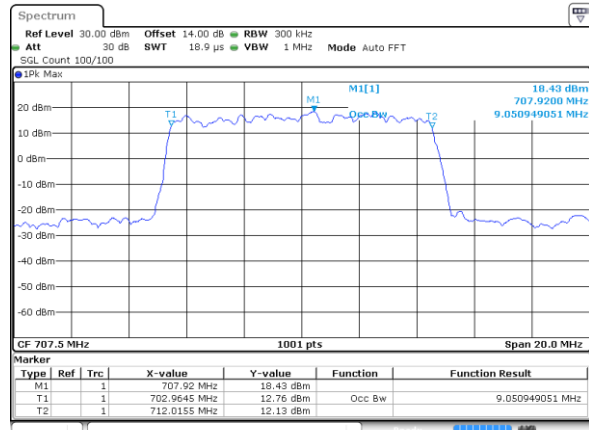

Highest Channel / 10MHz / 16QAM

Date: 29 JUN 2018 15:58:21

LTE Band 12

Lowest Channel / 1.4MHz / 64QAM

Date: 29 JUN 2018 14:25:01

Lowest Channel / 3MHz / 64QAM

Date: 29 JUN 2018 14:33:11

Middle Channel / 1.4MHz / 64QAM

Date: 29 JUN 2018 14:28:30

Middle Channel / 3MHz / 64QAM

Date: 29 JUN 2018 14:36:40

Highest Channel / 1.4MHz / 64QAM

Date: 29 JUN 2018 14:29:43

Highest Channel / 3MHz / 64QAM

Date: 29 JUN 2018 14:37:53

LTE Band 12

Lowest Channel / 5MHz / 64QAM

Date: 29 JUN 2018 14:41:21

Lowest Channel / 10MHz / 64QAM

Date: 29 JUN 2018 14:49:31

Middle Channel / 5MHz / 64QAM

Date: 29 JUN 2018 14:44:50

Middle Channel / 10MHz / 64QAM

Date: 29 JUN 2018 14:53:00

Highest Channel / 5MHz / 64QAM

Date: 29 JUN 2018 14:46:03

Highest Channel / 10MHz / 64QAM

Date: 29 JUN 2018 14:54:13

LTE Band 13

Lowest Channel / 5MHz / QPSK

Date: 28 JUN 2018 18:01:48

Lowest Channel / 5MHz / 16QAM