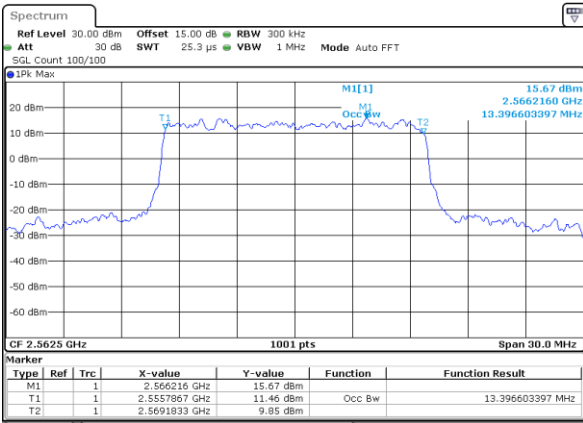

Date: 1 JUL 2018 13:26:46

LTE Band 7

Lowest Channel / 15MHz / QPSK

Date: 1 JUL 2018 13:33:11

Lowest Channel / 15MHz / 16QAM

Date: 1 JUL 2018 13:33:40

Middle Channel / 15MHz / QPSK

Date: 1 JUL 2018 13:33:20

Middle Channel / 15MHz / 16QAM

Date: 1 JUL 2018 13:33:50

Highest Channel / 15MHz / QPSK

Date: 1 JUL 2018 13:33:30

Highest Channel / 15MHz / 16QAM

Date: 1 JUL 2018 13:34:00

LTE Band 7

Lowest Channel / 20MHz / QPSK