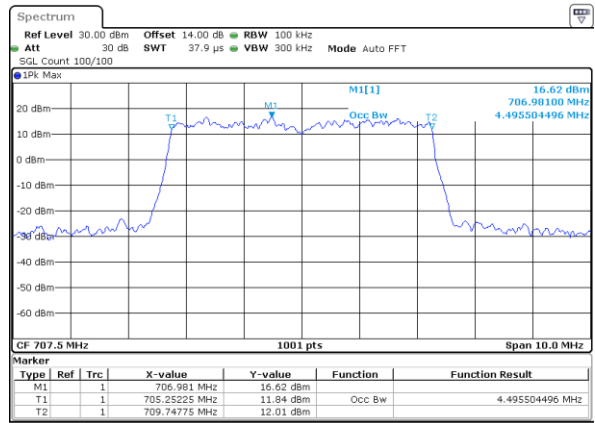

LTE Band 12

Lowest Channel / 5MHz / QPSK

Date: 29 JUN 2018 15:32:28

Lowest Channel / 5MHz / 16QAM

Date: 29 JUN 2018 15:32:38

Middle Channel / 5MHz / QPSK

Date: 29 JUN 2018 15:39:25

Middle Channel / 5MHz / 16QAM

Date: 29 JUN 2018 15:39:35

Highest Channel / 5MHz / QPSK

Date: 29 JUN 2018 15:41:51

Highest Channel / 5MHz / 16QAM

Date: 29 JUN 2018 15:42:01

LTE Band 12

Lowest Channel / 10MHz / QPSK

Date: 29 JUN 2018 15:48:48