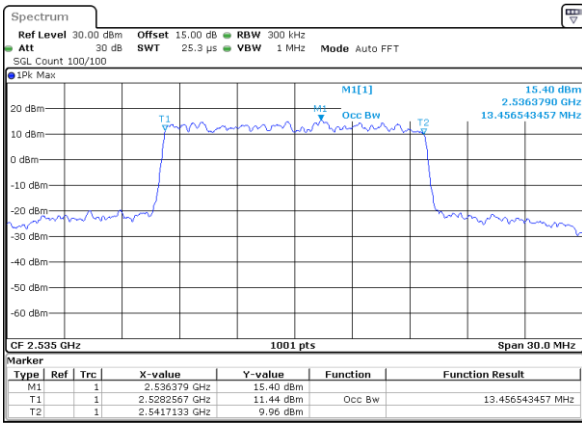

LTE Band 7

Lowest Channel / 15MHz / 64QAM

Date: 1.JUL 2018 14:15:58

Lowest Channel / 20MHz / 64QAM

Date: 1.JUL 2018 14:16:28

Middle Channel / 15MHz / 64QAM

Date: 1.JUL 2018 14:16:08

Middle Channel / 20MHz / 64QAM

Date: 1.JUL 2018 14:16:37

Highest Channel / 15MHz / 64QAM

Date: 1.JUL 2018 14:16:18

Highest Channel / 20MHz / 64QAM

Date: 1.JUL 2018 14:16:47

LTE Band 12

Lowest Channel / 1.4MHz / QPSK

Date: 29 JUN 2018 14:59:48