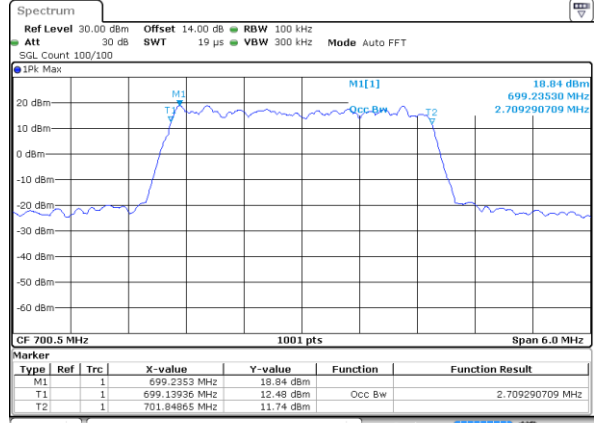

Lowest Channel / 1.4MHz / 16QAM

Date: 29 JUN 2018 14:59:58

Middle Channel / 1.4MHz / QPSK

Date: 29 JUN 2018 15:06:45

Middle Channel / 1.4MHz / 16QAM

Date: 29 JUN 2018 15:06:55

Highest Channel / 1.4MHz / QPSK

Date: 29 JUN 2018 15:09:11

Highest Channel / 1.4MHz / 16QAM

Date: 29 JUN 2018 15:09:21

LTE Band 12

Lowest Channel / 3MHz / QPSK

Date: 29 JUN 2018 15:16:08

Lowest Channel / 3MHz / 16QAM

Date: 29 JUN 2018 15:16:18

Middle Channel / 3MHz / QPSK

Date: 29 JUN 2018 15:23:05

Middle Channel / 3MHz / 16QAM

Date: 29 JUN 2018 15:23:15

Highest Channel / 3MHz / QPSK

Date: 29 JUN 2018 15:25:31

Highest Channel / 3MHz / 16QAM

Date: 29 JUN 2018 15:25:41