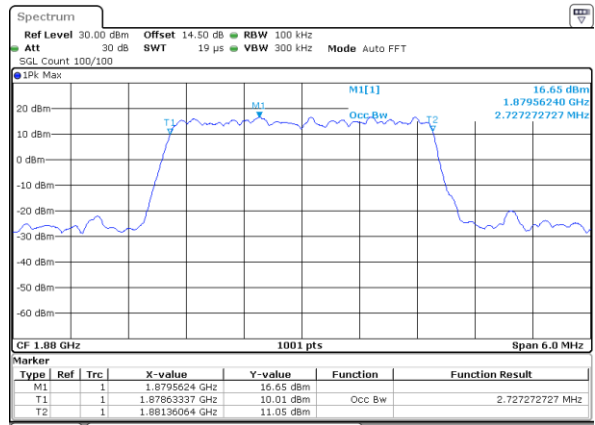

Date: 28 JUN 2018 14:55:31

Lowest Channel / 1.4MHz / 16QAM

Date: 28 JUN 2018 14:55:42

Middle Channel / 1.4MHz / QPSK

Date: 28 JUN 2018 14:57:58

Middle Channel / 1.4MHz / 16QAM

Date: 28 JUN 2018 14:58:08

Highest Channel / 1.4MHz / QPSK

Date: 28 JUN 2018 15:00:23

Highest Channel / 1.4MHz / 16QAM

Date: 28 JUN 2018 15:00:33

LTE Band 25

Lowest Channel / 3MHz / QPSK

Date: 28 JUN 2018 15:07:21

Lowest Channel / 3MHz / 16QAM

Date: 28 JUN 2018 15:08:25

Middle Channel / 3MHz / QPSK

Date: 28 JUN 2018 15:11:01

Middle Channel / 3MHz / 16QAM

Date: 28 JUN 2018 15:11:11

Highest Channel / 3MHz / QPSK

Date: 28 JUN 2018 15:13:27

Highest Channel / 3MHz / 16QAM

Date: 28 JUN 2018 15:13:37