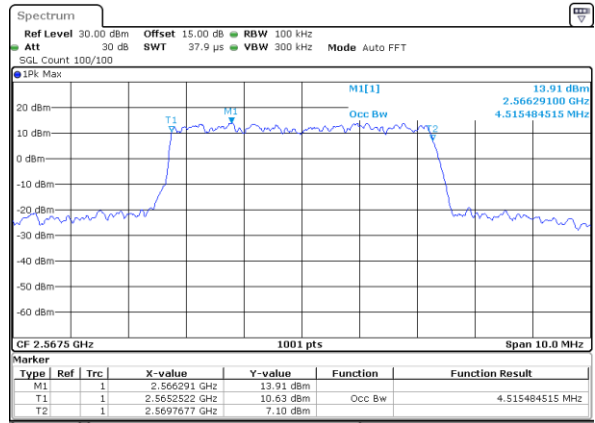

LTE Band 5

Lowest Channel / 10MHz / 64QAM

Date: 27 JUN 2018 14:51:10

Middle Channel / 10MHz / 64QAM

Date: 27 JUN 2018 14:55:38

Highest Channel / 10MHz / 64QAM

Date: 27 JUN 2018 14:56:51

LTE Band 7

Lowest Channel / 5MHz / QPSK

Date: 1 JUL 2018 13:18:42

Lowest Channel / 5MHz / 16QAM

Date: 1 JUL 2018 13:22:19

Middle Channel / 5MHz / QPSK

Date: 1 JUL 2018 13:18:51

Middle Channel / 5MHz / 16QAM

Date: 1 JUL 2018 13:22:29

Highest Channel / 5MHz / QPSK

Date: 1 JUL 2018 13:19:01

Highest Channel / 5MHz / 16QAM

Date: 1 JUL 2018 13:22:39

LTE Band 7

Lowest Channel / 10MHz / QPSK

Date: 1 JUL 2018 13:25:56

Lowest Channel / 10MHz / 16QAM