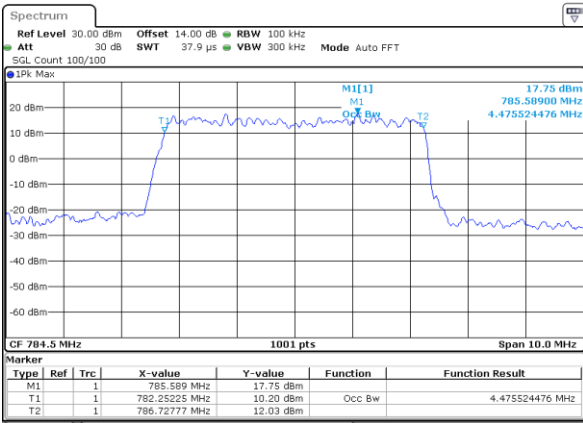

Highest Channel / 5MHz / 64QAM

Date: 29 JUN 2018 14:46:03

Highest Channel / 10MHz / 64QAM

Date: 29 JUN 2018 14:54:13

LTE Band 13

Lowest Channel / 5MHz / QPSK

Date: 28 JUN 2018 18:01:48

Lowest Channel / 5MHz / 16QAM

Date: 28 JUN 2018 18:01:58

Middle Channel / 5MHz / QPSK

Date: 28 JUN 2018 18:10:45

Middle Channel / 5MHz / 16QAM

Date: 28 JUN 2018 18:10:55

Highest Channel / 5MHz / QPSK

Date: 28 JUN 2018 18:13:10

Highest Channel / 5MHz / 16QAM

Date: 28 JUN 2018 18:13:20

LTE Band 13

Lowest Channel / 5MHz / 64QAM

Date: 28 JUN 2018 19:33:03

Middle Channel / 10MHz / QPSK

Date: 28 JUN 2018 18:22:07

Middle Channel / 5MHz / 64QAM

Date: 28 JUN 2018 19:33:41