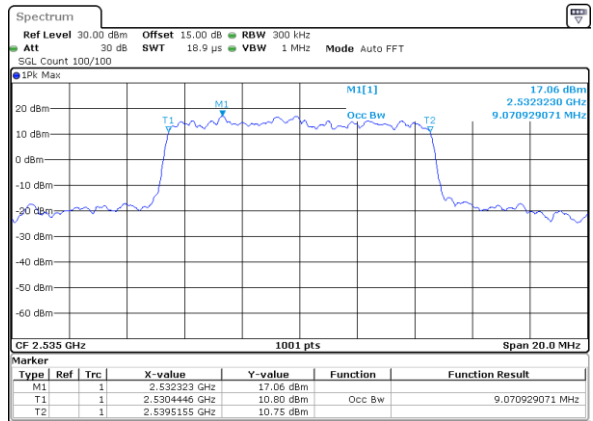

Date: 1 JUL 2018 13:40:25

Lowest Channel / 20MHz / 16QAM

Date: 1 JUL 2018 13:40:55

Middle Channel / 20MHz / QPSK

Date: 1 JUL 2018 13:40:35

Middle Channel / 20MHz / 16QAM

Date: 1 JUL 2018 13:41:04

Highest Channel / 20MHz / QPSK

Date: 1 JUL 2018 13:40:45

Highest Channel / 20MHz / 16QAM

Date: 1 JUL 2018 13:41:14

LTE Band 7

Lowest Channel / 5MHz / 64QAM

Date: 1 JUL 2018 14:14:59

Lowest Channel / 10MHz / 64QAM

Date: 1 JUL 2018 14:15:29

Middle Channel / 5MHz / 64QAM

Date: 1 JUL 2018 14:15:09

Middle Channel / 10MHz / 64QAM

Date: 1 JUL 2018 14:15:38

Highest Channel / 5MHz / 64QAM

Date: 1 JUL 2018 14:15:19

Highest Channel / 10MHz / 64QAM

Date: 1 JUL 2018 14:15:48