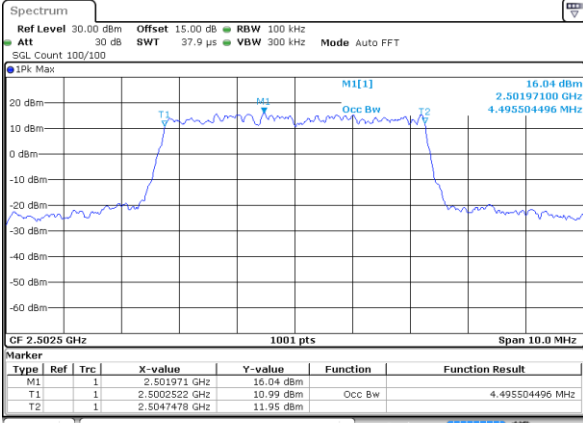

LTE Band 5

Lowest Channel / 10MHz / 64QAM

Date: 27 JUN 2018 14:51:10

Middle Channel / 10MHz / 64QAM

Date: 27 JUN 2018 14:55:38

Highest Channel / 10MHz / 64QAM

Date: 27 JUN 2018 14:56:51

LTE Band 7

Lowest Channel / 5MHz / QPSK

Date: 1 JUL 2018 13:18:42

Lowest Channel / 5MHz / 16QAM

Date: 1 JUL 2018 13:22:19

Middle Channel / 5MHz / QPSK

Date: 1 JUL 2018 13:18:51

Middle Channel / 5MHz / 16QAM

Date: 1 JUL 2018 13:22:29

Highest Channel / 5MHz / QPSK

Date: 1 JUL 2018 13:19:01

Highest Channel / 5MHz / 16QAM

Date: 1 JUL 2018 13:22:39

LTE Band 7

Lowest Channel / 10MHz / QPSK

Date: 1 JUL 2018 13:25:56

Lowest Channel / 10MHz / 16QAM