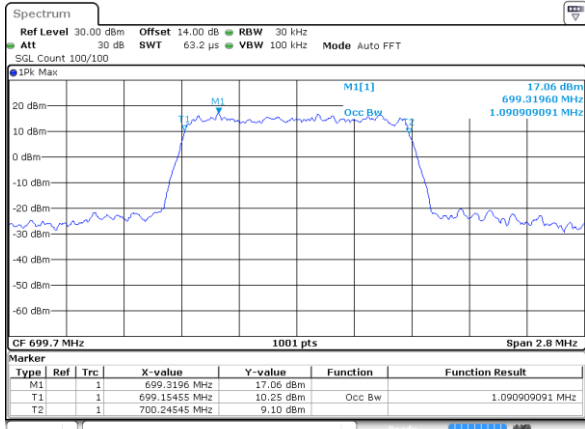

Highest Channel / 10MHz / 16QAM

Date: 29 JUN 2018 15:58:21

LTE Band 12

Lowest Channel / 1.4MHz / 64QAM

Date: 29 JUN 2018 14:25:01

Lowest Channel / 3MHz / 64QAM

Date: 29 JUN 2018 14:33:11

Middle Channel / 1.4MHz / 64QAM

Date: 29 JUN 2018 14:28:30

Middle Channel / 3MHz / 64QAM

Date: 29 JUN 2018 14:36:40

Highest Channel / 1.4MHz / 64QAM

Date: 29 JUN 2018 14:29:43

Highest Channel / 3MHz / 64QAM

Date: 29 JUN 2018 14:37:53

LTE Band 12