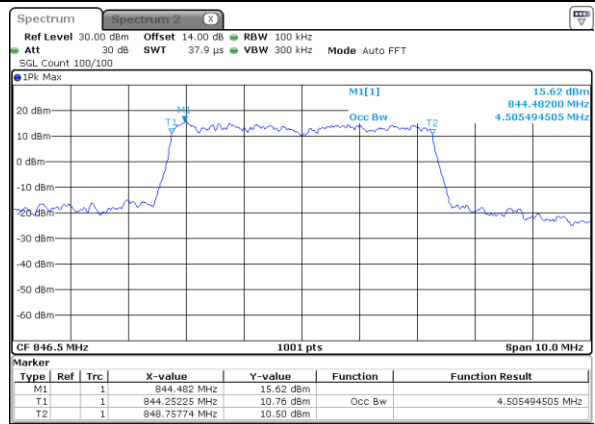

Lowest Channel / 5MHz / QPSK

Date: 23 JUN 2018 17:53:46

Lowest Channel / 5MHz / 16QAM

Date: 23 JUN 2018 17:53:56

Middle Channel / 5MHz / QPSK

Date: 23 JUN 2018 18:02:50

Middle Channel / 5MHz / 16QAM

Date: 23 JUN 2018 18:03:00

Highest Channel / 5MHz / QPSK

Date: 23 JUN 2018 18:05:19

Highest Channel / 5MHz / 16QAM

Date: 23 JUN 2018 18:05:29

LTE Band 5

Lowest Channel / 5MHz / 64QAM

Date: 27 JUN 2018 14:40:59

Middle Channel / 5MHz / 64QAM