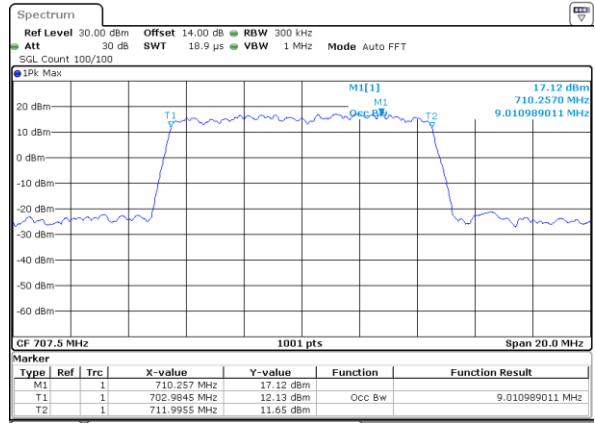

Date: 29 JUN 2018 15:39:35

Highest Channel / 5MHz / QPSK

Date: 29 JUN 2018 15:41:51

Highest Channel / 5MHz / 16QAM

Date: 29 JUN 2018 15:42:01

LTE Band 12

Lowest Channel / 10MHz / QPSK

Date: 29 JUN 2018 15:48:48

Lowest Channel / 10MHz / 16QAM

Date: 29 JUN 2018 15:48:58

Middle Channel / 10MHz / QPSK

Date: 29 JUN 2018 15:55:45

Middle Channel / 10MHz / 16QAM

Date: 29 JUN 2018 15:55:55

Highest Channel / 10MHz / QPSK

Date: 29 JUN 2018 15:58:11

Highest Channel / 10MHz / 16QAM

Date: 29 JUN 2018 15:58:21

LTE Band 12

Lowest Channel / 1.4MHz / 64QAM

Date: 29 JUN 2018 14:25:01

Lowest Channel / 3MHz / 64QAM

Date: 29 JUN 2018 14:33:11

Middle Channel / 1.4MHz / 64QAM

Date: 29 JUN 2018 14:28:30

Middle Channel / 3MHz / 64QAM

Date: 29 JUN 2018 14:36:40

Highest Channel / 1.4MHz / 64QAM

Date: 29 JUN 2018 14:29:43

Highest Channel / 3MHz / 64QAM

Date: 29 JUN 2018 14:37:53

LTE Band 12