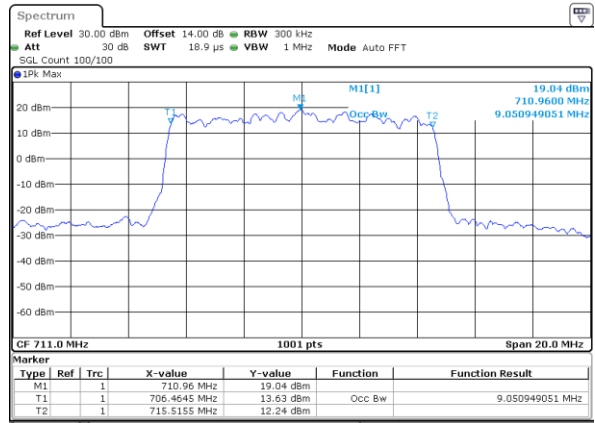

Date: 29 JUN 2018 15:39:35

Highest Channel / 5MHz / QPSK

Date: 29 JUN 2018 15:41:51

Highest Channel / 5MHz / 16QAM

Date: 29 JUN 2018 15:42:01

LTE Band 12

Lowest Channel / 10MHz / QPSK

Date: 29 JUN 2018 15:48:48

Lowest Channel / 10MHz / 16QAM

Date: 29 JUN 2018 15:48:58

Middle Channel / 10MHz / QPSK

Date: 29 JUN 2018 15:55:45

Middle Channel / 10MHz / 16QAM

Date: 29 JUN 2018 15:55:55

Highest Channel / 10MHz / QPSK

Date: 29 JUN 2018 15:58:11

Highest Channel / 10MHz / 16QAM

Date: 29 JUN 2018 15:58:21

LTE Band 12

Lowest Channel / 1.4MHz / 64QAM

Date: 29 JUN 2018 14:25:01

Lowest Channel / 3MHz / 64QAM

Date: 29 JUN 2018 14:33:11

Middle Channel / 1.4MHz / 64QAM

Date: 29 JUN 2018 14:28:30

Middle Channel / 3MHz / 64QAM

Date: 29 JUN 2018 14:36:40

Highest Channel / 1.4MHz / 64QAM

Date: 29 JUN 2018 14:29:43

Highest Channel / 3MHz / 64QAM

Date: 29 JUN 2018 14:37:53

LTE Band 12