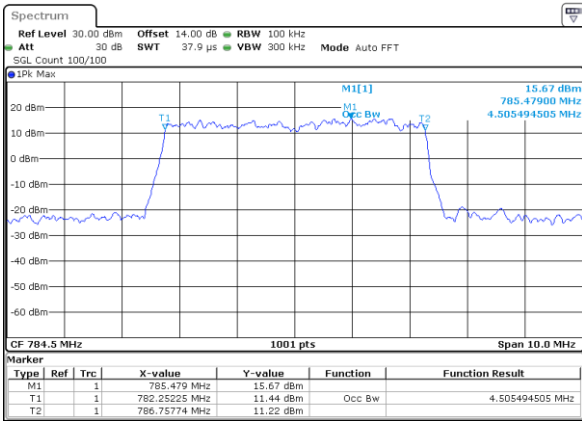

Date: 28 JUN 2018 18:13:20

LTE Band 13

Lowest Channel / 5MHz / 64QAM

Date: 28 JUN 2018 19:33:03

Middle Channel / 10MHz / QPSK

Date: 28 JUN 2018 18:22:07

Middle Channel / 5MHz / 64QAM

Date: 28 JUN 2018 19:33:41

Middle Channel / 10MHz / 16QAM

Date: 28 JUN 2018 18:22:17

Highest Channel / 5MHz / 64QAM

Date: 28 JUN 2018 19:42:35

Middle Channel / 10MHz / 64QAM

Date: 29 JUN 2018 09:29:28

LTE Band 25

Lowest Channel / 1.4MHz / QPSK