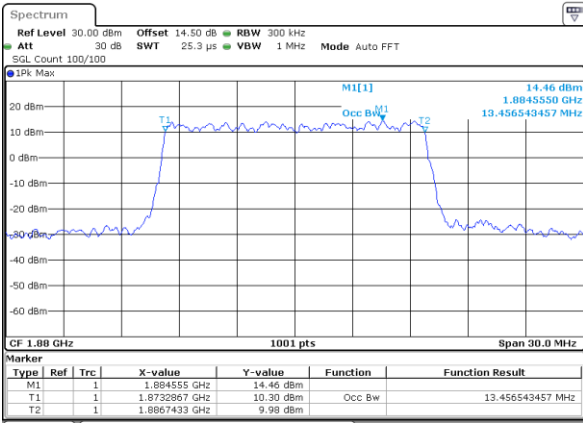

Date: 28 JUN 2018 15:23:01

Highest Channel / 5MHz / QPSK

Date: 28 JUN 2018 15:25:17

Highest Channel / 5MHz / 16QAM

Date: 28 JUN 2018 15:25:27

LTE Band 25

Lowest Channel / 10MHz / QPSK

Date: 28 JUN 2018 15:32:14

Lowest Channel / 10MHz / 16QAM

Date: 28 JUN 2018 15:32:24

Middle Channel / 10MHz / QPSK

Date: 28 JUN 2018 15:34:40

Middle Channel / 10MHz / 16QAM

Date: 28 JUN 2018 15:34:50

Highest Channel / 10MHz / QPSK

Date: 28 JUN 2018 15:37:06

Highest Channel / 10MHz / 16QAM

Date: 28 JUN 2018 15:37:16

LTE Band 25

Lowest Channel / 15MHz / QPSK

Date: 28 JUN 2018 15:44:04

Lowest Channel / 15MHz / 16QAM

Date: 28 JUN 2018 15:44:13

Middle Channel / 15MHz / QPSK

Date: 28 JUN 2018 15:46:29

Middle Channel / 15MHz / 16QAM

Date: 28 JUN 2018 15:46:39

Highest Channel / 15MHz / QPSK

Date: 28 JUN 2018 15:48:55

Highest Channel / 15MHz / 16QAM

Date: 28 JUN 2018 15:49:05