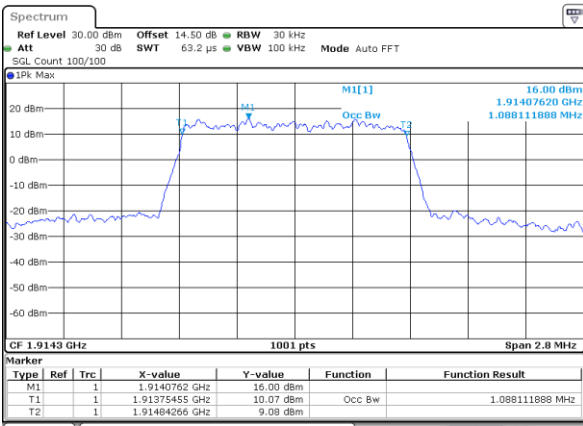

Middle Channel / 10MHz / 16QAM

Date: 28 JUN 2018 18:22:17

Highest Channel / 5MHz / 64QAM

Date: 28 JUN 2018 19:42:35

Middle Channel / 10MHz / 64QAM

Date: 29 JUN 2018 09:29:28

LTE Band 25

Lowest Channel / 1.4MHz / QPSK

Date: 28 JUN 2018 14:55:31

Lowest Channel / 1.4MHz / 16QAM

Date: 28 JUN 2018 14:55:42

Middle Channel / 1.4MHz / QPSK

Date: 28 JUN 2018 14:57:58

Middle Channel / 1.4MHz / 16QAM

Date: 28 JUN 2018 14:58:08

Highest Channel / 1.4MHz / QPSK

Date: 28 JUN 2018 15:00:23

Highest Channel / 1.4MHz / 16QAM

Date: 28 JUN 2018 15:00:33

LTE Band 25

Lowest Channel / 3MHz / QPSK

Date: 28 JUN 2018 15:07:21

Lowest Channel / 3MHz / 16QAM

Date: 28 JUN 2018 15:08:25