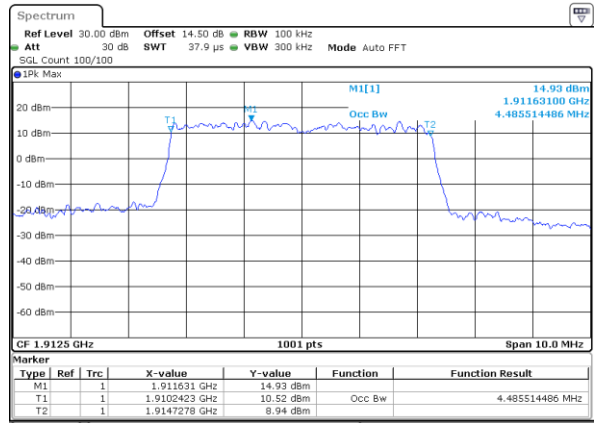

Date: 28 JUN 2018 15:00:23

Highest Channel / 1.4MHz / 16QAM

Date: 28 JUN 2018 15:00:33

LTE Band 25

Lowest Channel / 3MHz / QPSK

Date: 28 JUN 2018 15:07:21

Lowest Channel / 3MHz / 16QAM

Date: 28 JUN 2018 15:08:25

LTE Band 25

Lowest Channel / 5MHz / QPSK

Date: 28 JUN 2018 15:20:25

Lowest Channel / 5MHz / 16QAM

Date: 28 JUN 2018 15:20:35

Middle Channel / 5MHz / QPSK

Date: 28 JUN 2018 15:22:51

Middle Channel / 5MHz / 16QAM

Date: 28 JUN 2018 15:23:01

Highest Channel / 5MHz / QPSK

Date: 28 JUN 2018 15:25:17

Highest Channel / 5MHz / 16QAM

Date: 28 JUN 2018 15:25:27

LTE Band 25

Lowest Channel / 10MHz / QPSK

Date: 28 JUN 2018 15:32:14