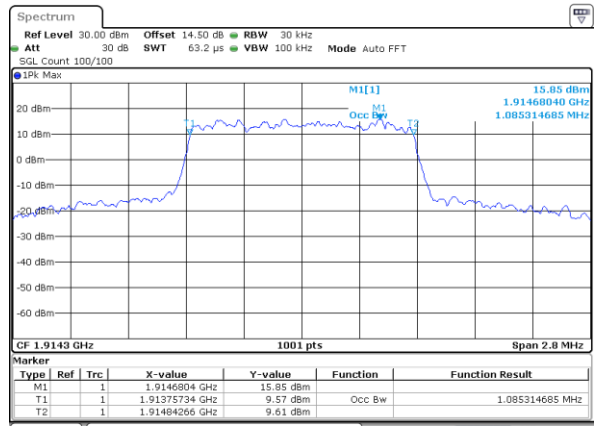

Middle Channel / 10MHz / 16QAM

Date: 28 JUN 2018 18:22:17

Highest Channel / 5MHz / 64QAM

Date: 28 JUN 2018 19:42:35

Middle Channel / 10MHz / 64QAM

Date: 29 JUN 2018 09:29:28

LTE Band 25

Lowest Channel / 1.4MHz / QPSK

Date: 28 JUN 2018 14:55:31

Lowest Channel / 1.4MHz / 16QAM

Date: 28 JUN 2018 14:55:42

Middle Channel / 1.4MHz / QPSK

Date: 28 JUN 2018 14:57:58

Middle Channel / 1.4MHz / 16QAM

Date: 28 JUN 2018 14:58:08

Highest Channel / 1.4MHz / QPSK

Date: 28 JUN 2018 15:00:23

Highest Channel / 1.4MHz / 16QAM

Date: 28 JUN 2018 15:00:33

LTE Band 25

Lowest Channel / 3MHz / QPSK

Date: 28 JUN 2018 15:07:21

Lowest Channel / 3MHz / 16QAM

Date: 28 JUN 2018 15:08:25