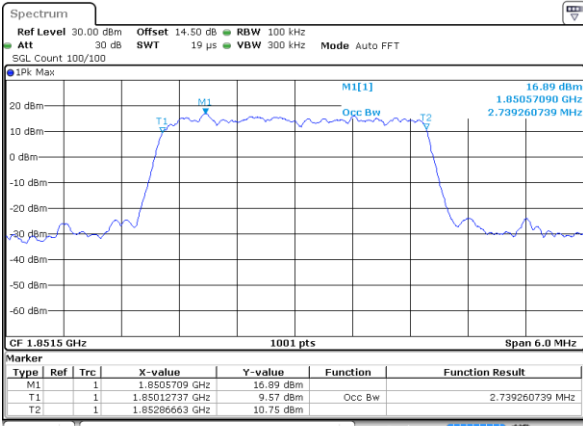

Date: 28 JUN 2018 14:55:31

Lowest Channel / 1.4MHz / 16QAM

Date: 28 JUN 2018 14:55:42

Middle Channel / 1.4MHz / QPSK

Date: 28 JUN 2018 14:57:58

Middle Channel / 1.4MHz / 16QAM

Date: 28 JUN 2018 14:58:08

Highest Channel / 1.4MHz / QPSK

Date: 28 JUN 2018 15:00:23

Highest Channel / 1.4MHz / 16QAM

Date: 28 JUN 2018 15:00:33

LTE Band 25

Lowest Channel / 3MHz / QPSK

Date: 28 JUN 2018 15:07:21

Lowest Channel / 3MHz / 16QAM

Date: 28 JUN 2018 15:08:25