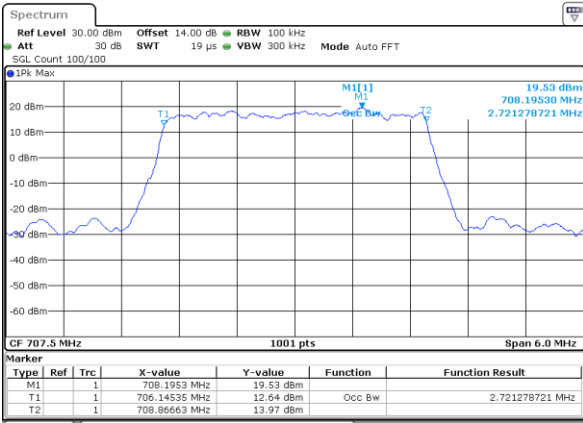

Lowest Channel / 1.4MHz / 16QAM

Date: 29 JUN 2018 14:59:58

Middle Channel / 1.4MHz / QPSK

Date: 29 JUN 2018 15:06:45

Middle Channel / 1.4MHz / 16QAM

Date: 29 JUN 2018 15:06:55

Highest Channel / 1.4MHz / QPSK

Date: 29 JUN 2018 15:09:11

Highest Channel / 1.4MHz / 16QAM

Date: 29 JUN 2018 15:09:21

LTE Band 12

Lowest Channel / 3MHz / QPSK

Date: 29 JUN 2018 15:16:08

Lowest Channel / 3MHz / 16QAM

Date: 29 JUN 2018 15:16:18

Middle Channel / 3MHz / QPSK

Date: 29 JUN 2018 15:23:05

Middle Channel / 3MHz / 16QAM

Date: 29 JUN 2018 15:23:15

Highest Channel / 3MHz / QPSK

Date: 29 JUN 2018 15:25:31

Highest Channel / 3MHz / 16QAM

Date: 29 JUN 2018 15:25:41