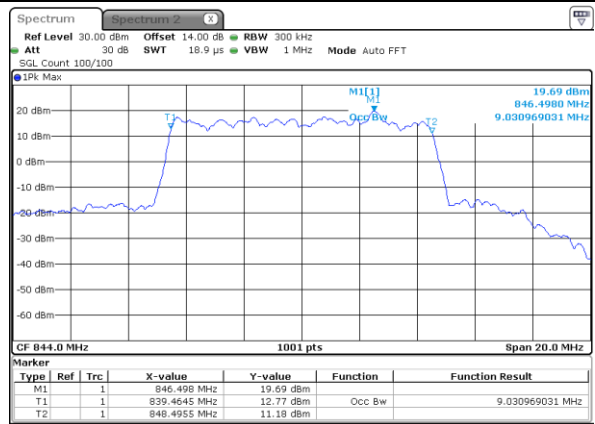

Date: 27 JUN 2018 14:45:28

Highest Channel / 5MHz / 64QAM

Date: 27 JUN 2018 14:46:41

LTE Band 5

Lowest Channel / 10MHz / QPSK

Date: 23 JUN 2018 18:14:23

Lowest Channel / 10MHz / 16QAM

Date: 23 JUN 2018 18:14:33

Middle Channel / 10MHz / QPSK

Date: 23 JUN 2018 18:23:26

Middle Channel / 10MHz / 16QAM

Date: 23 JUN 2018 18:23:36

Highest Channel / 10MHz / QPSK

Date: 23 JUN 2018 18:25:56

Highest Channel / 10MHz / 16QAM

Date: 23 JUN 2018 18:26:06

LTE Band 5

Lowest Channel / 10MHz / 64QAM

Date: 27 JUN 2018 14:51:10

Middle Channel / 10MHz / 64QAM

Date: 27 JUN 2018 14:55:38

Highest Channel / 10MHz / 64QAM

Date: 27 JUN 2018 14:56:51

LTE Band 7