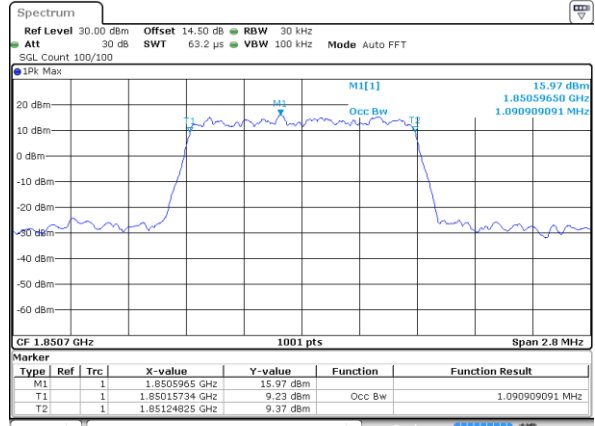

Date: 28 JUN 2018 18:13:20

LTE Band 13

Lowest Channel / 5MHz / 64QAM

Date: 28 JUN 2018 19:33:03

Middle Channel / 10MHz / QPSK

Date: 28 JUN 2018 18:22:07

Middle Channel / 5MHz / 64QAM

Date: 28 JUN 2018 19:33:41

Middle Channel / 10MHz / 16QAM

Date: 28 JUN 2018 18:22:17

Highest Channel / 5MHz / 64QAM

Date: 28 JUN 2018 19:42:35

Middle Channel / 10MHz / 64QAM

Date: 29 JUN 2018 09:29:28

LTE Band 25

Lowest Channel / 1.4MHz / QPSK

Date: 28 JUN 2018 14:55:31

Lowest Channel / 1.4MHz / 16QAM

Date: 28 JUN 2018 14:55:42

Middle Channel / 1.4MHz / QPSK

Date: 28 JUN 2018 14:57:58

Middle Channel / 1.4MHz / 16QAM

Date: 28 JUN 2018 14:58:08

Highest Channel / 1.4MHz / QPSK

Date: 28 JUN 2018 15:00:23

Highest Channel / 1.4MHz / 16QAM

Date: 28 JUN 2018 15:00:33

LTE Band 25

Lowest Channel / 3MHz / QPSK

Date: 28 JUN 2018 15:07:21

Lowest Channel / 3MHz / 16QAM

Date: 28 JUN 2018 15:08:25