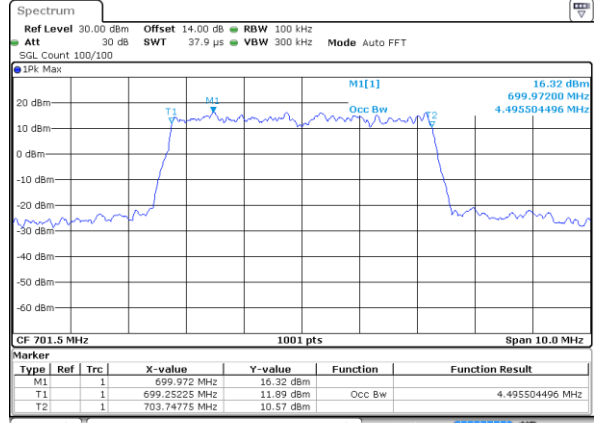

Date: 29 JUN 2018 15:09:11

Highest Channel / 1.4MHz / 16QAM

Date: 29 JUN 2018 15:09:21

LTE Band 12

Lowest Channel / 3MHz / QPSK

Date: 29 JUN 2018 15:16:08

Lowest Channel / 3MHz / 16QAM

Date: 29 JUN 2018 15:16:18

Middle Channel / 3MHz / QPSK

Date: 29 JUN 2018 15:23:05

Middle Channel / 3MHz / 16QAM

Date: 29 JUN 2018 15:23:15

Highest Channel / 3MHz / QPSK

Date: 29 JUN 2018 15:25:31

Highest Channel / 3MHz / 16QAM

Date: 29 JUN 2018 15:25:41

LTE Band 12

Lowest Channel / 5MHz / QPSK

Date: 29 JUN 2018 15:32:28

Lowest Channel / 5MHz / 16QAM

Date: 29 JUN 2018 15:32:38

Middle Channel / 5MHz / QPSK

Date: 29 JUN 2018 15:39:25

Middle Channel / 5MHz / 16QAM