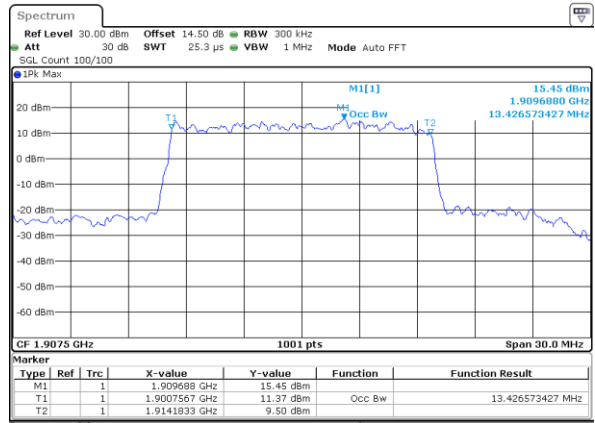

Highest Channel / 10MHz / 16QAM

Date: 28 JUN 2018 15:37:16

LTE Band 25

Lowest Channel / 15MHz / QPSK

Date: 28 JUN 2018 15:44:04

Lowest Channel / 15MHz / 16QAM

Date: 28 JUN 2018 15:44:13

Middle Channel / 15MHz / QPSK

Date: 28 JUN 2018 15:46:29

Middle Channel / 15MHz / 16QAM

Date: 28 JUN 2018 15:46:39

Highest Channel / 15MHz / QPSK

Date: 28 JUN 2018 15:48:55

Highest Channel / 15MHz / 16QAM

Date: 28 JUN 2018 15:49:05