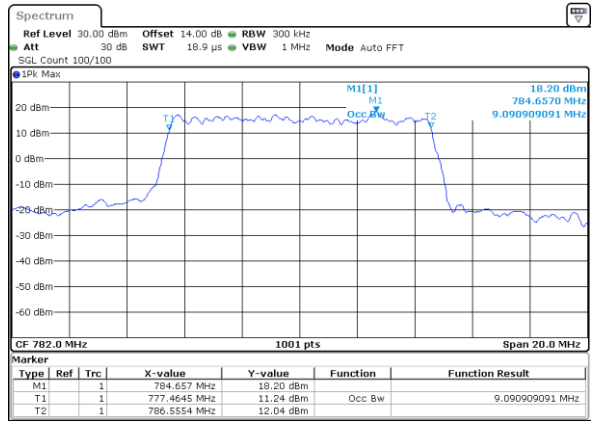

Date: 28 JUN 2018 18:13:20

LTE Band 13

Lowest Channel / 5MHz / 64QAM

Date: 28 JUN 2018 19:33:03

Middle Channel / 10MHz / QPSK

Date: 28 JUN 2018 18:22:07

Middle Channel / 5MHz / 64QAM

Date: 28 JUN 2018 19:33:41

Middle Channel / 10MHz / 16QAM

Date: 28 JUN 2018 18:22:17

Highest Channel / 5MHz / 64QAM

Date: 28 JUN 2018 19:42:35

Middle Channel / 10MHz / 64QAM

Date: 29 JUN 2018 09:29:28

LTE Band 25

Lowest Channel / 1.4MHz / QPSK

Date: 28 JUN 2018 14:55:31

Lowest Channel / 1.4MHz / 16QAM

Date: 28 JUN 2018 14:55:42

Middle Channel / 1.4MHz / QPSK

Date: 28 JUN 2018 14:57:58

Middle Channel / 1.4MHz / 16QAM

Date: 28 JUN 2018 14:58:08

Highest Channel / 1.4MHz / QPSK

Date: 28 JUN 2018 15:00:23

Highest Channel / 1.4MHz / 16QAM

Date: 28 JUN 2018 15:00:33

LTE Band 25

Lowest Channel / 3MHz / QPSK

Date: 28 JUN 2018 15:07:21

Lowest Channel / 3MHz / 16QAM

Date: 28 JUN 2018 15:08:25