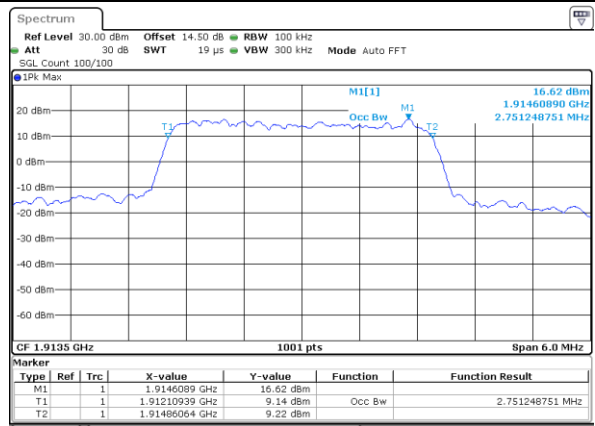

Date: 28 JUN 2018 15:00:23

Highest Channel / 1.4MHz / 16QAM

Date: 28 JUN 2018 15:00:33

LTE Band 25

Lowest Channel / 3MHz / QPSK

Date: 28 JUN 2018 15:07:21

Lowest Channel / 3MHz / 16QAM

Date: 28 JUN 2018 15:08:25

Middle Channel / 3MHz / QPSK

Date: 28 JUN 2018 15:11:01

Middle Channel / 3MHz / 16QAM

Date: 28 JUN 2018 15:11:11

Highest Channel / 3MHz / QPSK

Date: 28 JUN 2018 15:13:27

Highest Channel / 3MHz / 16QAM

Date: 28 JUN 2018 15:13:37

LTE Band 25

Lowest Channel / 5MHz / QPSK

Date: 28 JUN 2018 15:20:25

Lowest Channel / 5MHz / 16QAM

Date: 28 JUN 2018 15:20:35

Middle Channel / 5MHz / QPSK

Date: 28 JUN 2018 15:22:51

Middle Channel / 5MHz / 16QAM