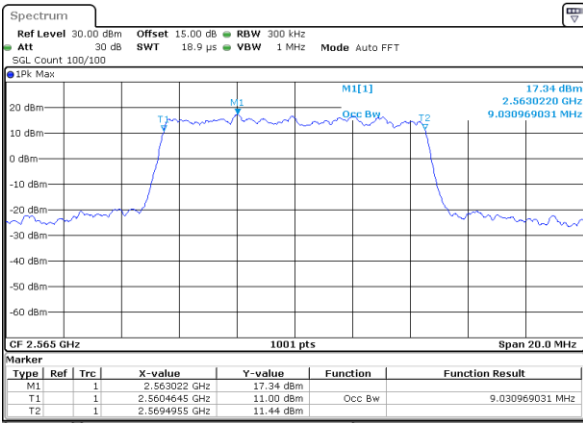

Highest Channel / 5MHz / QPSK

Date: 1 JUL 2018 13:19:01

Highest Channel / 5MHz / 16QAM

Date: 1 JUL 2018 13:22:39

LTE Band 7

Lowest Channel / 10MHz / QPSK

Date: 1 JUL 2018 13:25:56

Lowest Channel / 10MHz / 16QAM

Date: 1 JUL 2018 13:26:26

Middle Channel / 10MHz / QPSK

Date: 1 JUL 2018 13:26:06

Middle Channel / 10MHz / 16QAM

Date: 1 JUL 2018 13:26:36

Highest Channel / 10MHz / QPSK

Date: 1 JUL 2018 13:26:16

Highest Channel / 10MHz / 16QAM

Date: 1 JUL 2018 13:26:46

LTE Band 7

Lowest Channel / 15MHz / QPSK

Date: 1 JUL 2018 13:33:11

Lowest Channel / 15MHz / 16QAM

Date: 1 JUL 2018 13:33:40

Middle Channel / 15MHz / QPSK

Date: 1 JUL 2018 13:33:20