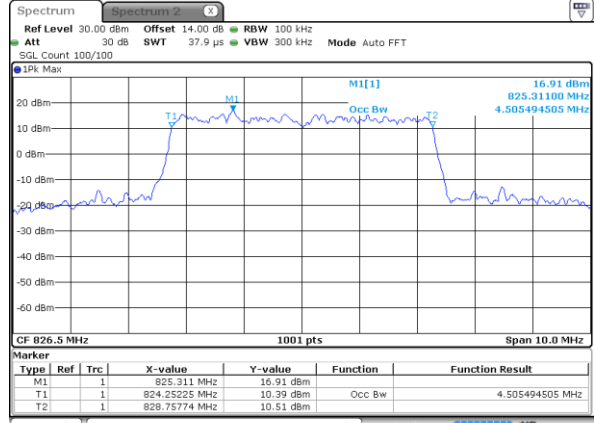

Lowest Channel / 5MHz / 16QAM

Date: 23 JUN 2018 17:53:56