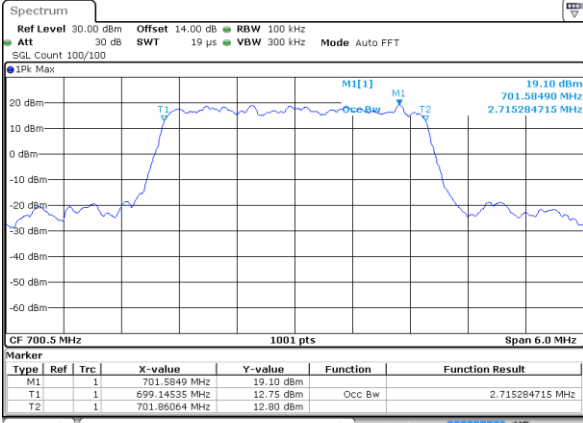

Lowest Channel / 1.4MHz / 16QAM

Date: 29 JUN 2018 14:59:58

Middle Channel / 1.4MHz / QPSK

Date: 29 JUN 2018 15:06:45

Middle Channel / 1.4MHz / 16QAM

Date: 29 JUN 2018 15:06:55

Highest Channel / 1.4MHz / QPSK

Date: 29 JUN 2018 15:09:11

Highest Channel / 1.4MHz / 16QAM

Date: 29 JUN 2018 15:09:21

LTE Band 12

Lowest Channel / 3MHz / QPSK

Date: 29 JUN 2018 15:16:08

Lowest Channel / 3MHz / 16QAM

Date: 29 JUN 2018 15:16:18

Middle Channel / 3MHz / QPSK

Date: 29 JUN 2018 15:23:05

Middle Channel / 3MHz / 16QAM

Date: 29 JUN 2018 15:23:15

Highest Channel / 3MHz / QPSK

Date: 29 JUN 2018 15:25:31

Highest Channel / 3MHz / 16QAM

Date: 29 JUN 2018 15:25:41