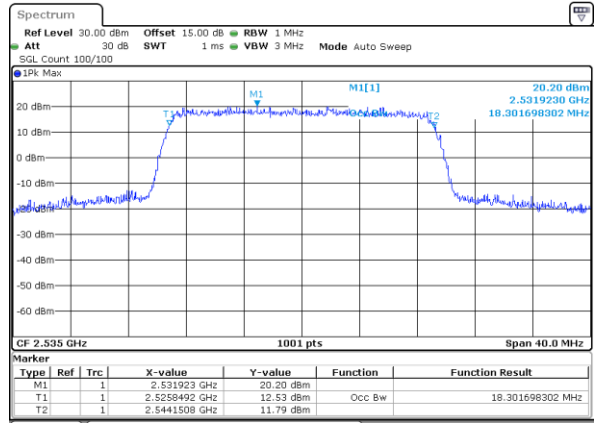

Middle Channel / 15MHz / 16QAM

Date: 1 JUL 2018 13:33:50

Highest Channel / 15MHz / QPSK

Date: 1 JUL 2018 13:33:30

Highest Channel / 15MHz / 16QAM

Date: 1 JUL 2018 13:34:00

LTE Band 7

Lowest Channel / 20MHz / QPSK

Date: 1 JUL 2018 13:40:25

Lowest Channel / 20MHz / 16QAM

Date: 1 JUL 2018 13:40:55

Middle Channel / 20MHz / QPSK

Date: 1 JUL 2018 13:40:35

Middle Channel / 20MHz / 16QAM

Date: 1 JUL 2018 13:41:04

Highest Channel / 20MHz / QPSK

Date: 1 JUL 2018 13:40:45

Highest Channel / 20MHz / 16QAM

Date: 1 JUL 2018 13:41:14

LTE Band 7

Lowest Channel / 5MHz / 64QAM

Date: 1 JUL 2018 14:14:59

Lowest Channel / 10MHz / 64QAM

Date: 1 JUL 2018 14:15:29