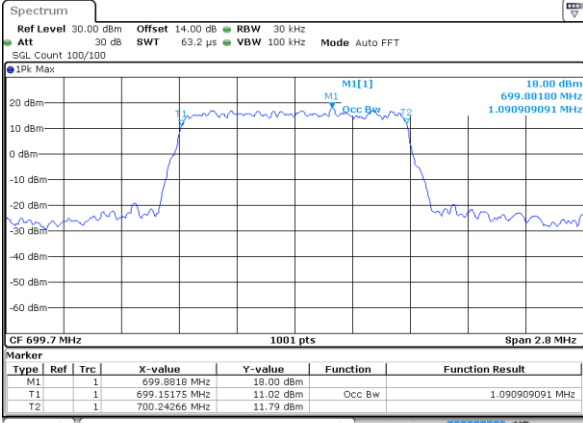

Date: 1.JUL 2018 14:16:37

Highest Channel / 15MHz / 64QAM

Date: 1.JUL 2018 14:16:18

Highest Channel / 20MHz / 64QAM

Date: 1.JUL 2018 14:16:47

LTE Band 12

Lowest Channel / 1.4MHz / QPSK

Date: 29 JUN 2018 14:59:48

Lowest Channel / 1.4MHz / 16QAM

Date: 29 JUN 2018 14:59:58

Middle Channel / 1.4MHz / QPSK

Date: 29 JUN 2018 15:06:45

Middle Channel / 1.4MHz / 16QAM

Date: 29 JUN 2018 15:06:55

Highest Channel / 1.4MHz / QPSK