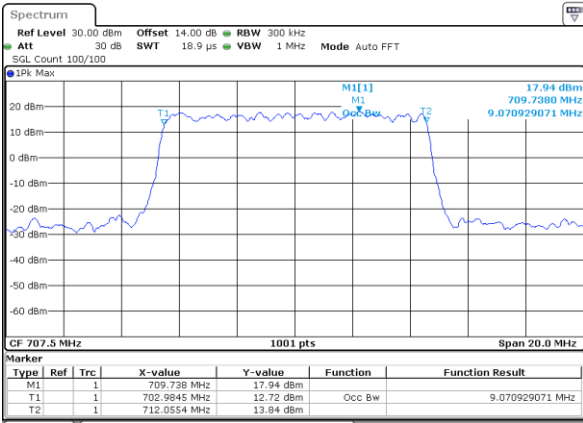

LTE Band 12

Lowest Channel / 5MHz / QPSK

Date: 29 JUN 2018 15:32:28

Lowest Channel / 5MHz / 16QAM

Date: 29 JUN 2018 15:32:38

Middle Channel / 5MHz / QPSK

Date: 29 JUN 2018 15:39:25

Middle Channel / 5MHz / 16QAM

Date: 29 JUN 2018 15:39:35

Highest Channel / 5MHz / QPSK

Date: 29 JUN 2018 15:41:51

Highest Channel / 5MHz / 16QAM

Date: 29 JUN 2018 15:42:01

LTE Band 12

Lowest Channel / 10MHz / QPSK

Date: 29 JUN 2018 15:48:48

Lowest Channel / 10MHz / 16QAM

Date: 29 JUN 2018 15:48:58

Middle Channel / 10MHz / QPSK

Date: 29 JUN 2018 15:55:45

Middle Channel / 10MHz / 16QAM

Date: 29 JUN 2018 15:55:55

Highest Channel / 10MHz / QPSK

Date: 29 JUN 2018 15:58:11

Highest Channel / 10MHz / 16QAM

Date: 29 JUN 2018 15:58:21

LTE Band 12

Lowest Channel / 1.4MHz / 64QAM

Date: 29 JUN 2018 14:25:01

Lowest Channel / 3MHz / 64QAM

Date: 29 JUN 2018 14:33:11

Middle Channel / 1.4MHz / 64QAM