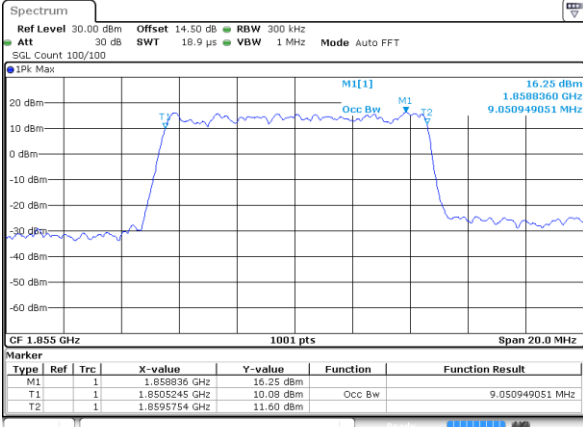

LTE Band 25

Lowest Channel / 5MHz / QPSK

Date: 28 JUN 2018 15:20:25

Lowest Channel / 5MHz / 16QAM

Date: 28 JUN 2018 15:20:35

Middle Channel / 5MHz / QPSK

Date: 28 JUN 2018 15:22:51

Middle Channel / 5MHz / 16QAM

Date: 28 JUN 2018 15:23:01

Highest Channel / 5MHz / QPSK

Date: 28 JUN 2018 15:25:17

Highest Channel / 5MHz / 16QAM

Date: 28 JUN 2018 15:25:27

LTE Band 25

Lowest Channel / 10MHz / QPSK

Date: 28 JUN 2018 15:32:14

Lowest Channel / 10MHz / 16QAM

Date: 28 JUN 2018 15:32:24

Middle Channel / 10MHz / QPSK

Date: 28 JUN 2018 15:34:40

Middle Channel / 10MHz / 16QAM

Date: 28 JUN 2018 15:34:50

Highest Channel / 10MHz / QPSK

Date: 28 JUN 2018 15:37:06