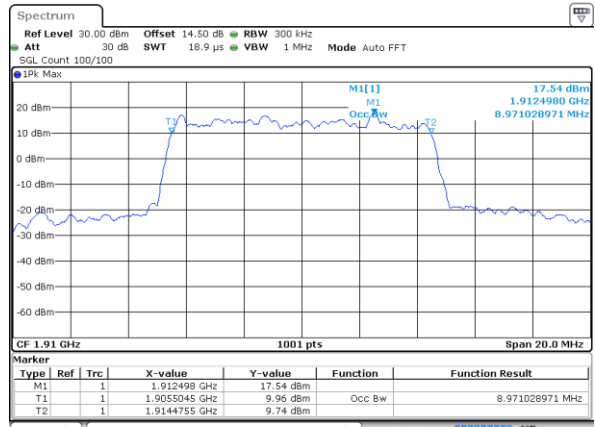

Date: 28 JUN 2018 15:23:01

Highest Channel / 5MHz / QPSK

Date: 28 JUN 2018 15:25:17

Highest Channel / 5MHz / 16QAM

Date: 28 JUN 2018 15:25:27

LTE Band 25

Lowest Channel / 10MHz / QPSK

Date: 28 JUN 2018 15:32:14

Lowest Channel / 10MHz / 16QAM

Date: 28 JUN 2018 15:32:24

Middle Channel / 10MHz / QPSK

Date: 28 JUN 2018 15:34:40

Middle Channel / 10MHz / 16QAM

Date: 28 JUN 2018 15:34:50

Highest Channel / 10MHz / QPSK

Date: 28 JUN 2018 15:37:06

Highest Channel / 10MHz / 16QAM

Date: 28 JUN 2018 15:37:16

LTE Band 25

Lowest Channel / 15MHz / QPSK

Date: 28 JUN 2018 15:44:04

Lowest Channel / 15MHz / 16QAM

Date: 28 JUN 2018 15:44:13

Middle Channel / 15MHz / QPSK