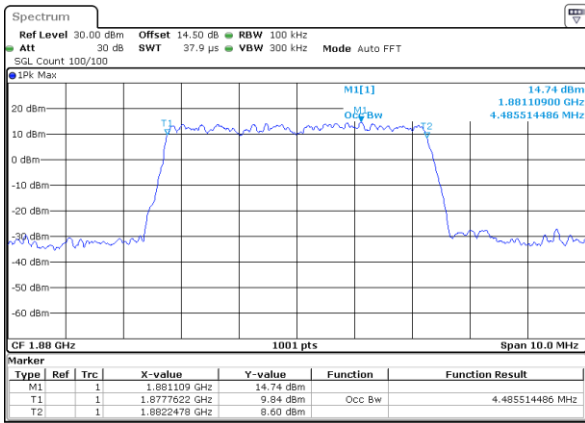

LTE Band 25

Lowest Channel / 5MHz / QPSK

Date: 28 JUN 2018 15:20:25

Lowest Channel / 5MHz / 16QAM

Date: 28 JUN 2018 15:20:35

Middle Channel / 5MHz / QPSK

Date: 28 JUN 2018 15:22:51

Middle Channel / 5MHz / 16QAM

Date: 28 JUN 2018 15:23:01

Highest Channel / 5MHz / QPSK

Date: 28 JUN 2018 15:25:17

Highest Channel / 5MHz / 16QAM

Date: 28 JUN 2018 15:25:27

LTE Band 25

Lowest Channel / 10MHz / QPSK

Date: 28 JUN 2018 15:32:14