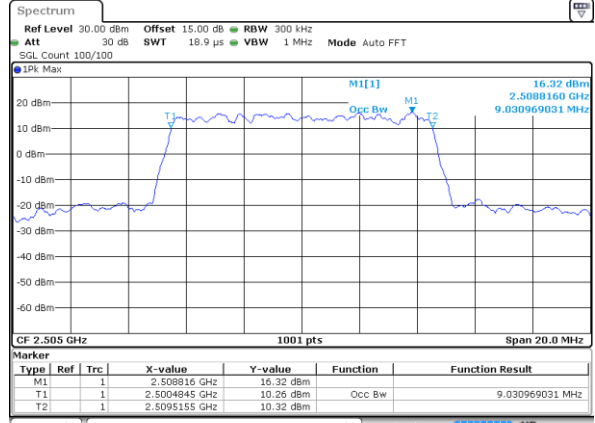

Highest Channel / 5MHz / QPSK

Date: 1 JUL 2018 13:19:01

Highest Channel / 5MHz / 16QAM

Date: 1 JUL 2018 13:22:39

LTE Band 7

Lowest Channel / 10MHz / QPSK

Date: 1 JUL 2018 13:25:56

Lowest Channel / 10MHz / 16QAM