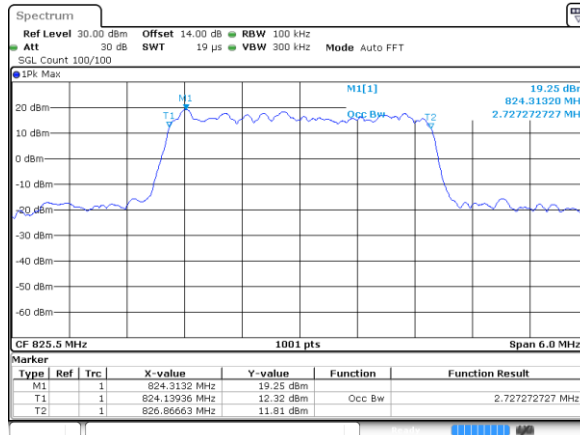

LTE Band 5

Lowest Channel / 3MHz / 64QAM

Date: 27 JUN 2018 14:30:49

Middle Channel / 3MHz / 64QAM

Date: 27 JUN 2018 14:35:18

Highest Channel / 3MHz / 64QAM

Date: 27 JUN 2018 14:36:31

LTE Band 5