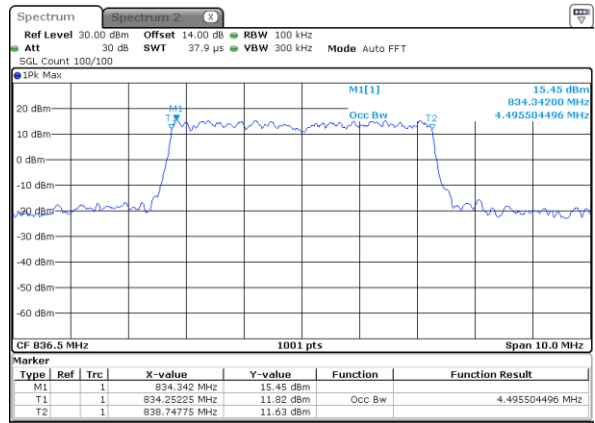

LTE Band 5

Lowest Channel / 3MHz / 64QAM

Date: 27 JUN 2018 14:30:49

Middle Channel / 3MHz / 64QAM

Date: 27 JUN 2018 14:35:18

Highest Channel / 3MHz / 64QAM

Date: 27 JUN 2018 14:36:31

LTE Band 5

Lowest Channel / 5MHz / QPSK

Date: 23 JUN 2018 17:53:46

Lowest Channel / 5MHz / 16QAM

Date: 23 JUN 2018 17:53:56

Middle Channel / 5MHz / QPSK

Date: 23 JUN 2018 18:02:50

Middle Channel / 5MHz / 16QAM

Date: 23 JUN 2018 18:03:00

Highest Channel / 5MHz / QPSK

Date: 23 JUN 2018 18:05:19

Highest Channel / 5MHz / 16QAM

Date: 23 JUN 2018 18:05:29

LTE Band 5

Lowest Channel / 5MHz / 64QAM

Date: 27 JUN 2018 14:40:59

Middle Channel / 5MHz / 64QAM

Date: 27 JUN 2018 14:45:28

Highest Channel / 5MHz / 64QAM

Date: 27 JUN 2018 14:46:41

LTE Band 5

Lowest Channel / 10MHz / QPSK

Date: 23 JUN 2018 18:14:23

Lowest Channel / 10MHz / 16QAM

Date: 23 JUN 2018 18:14:33