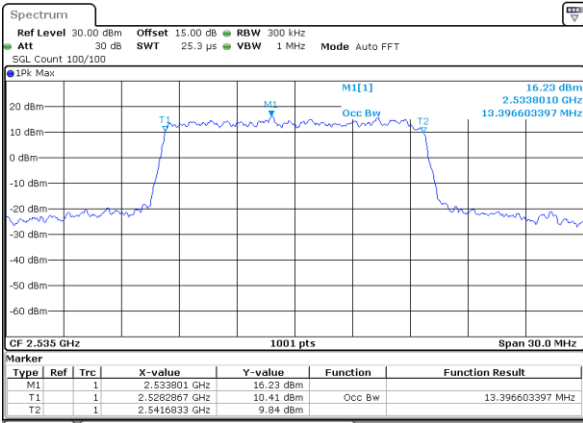

Date: 1 JUL 2018 13:26:46

LTE Band 7

Lowest Channel / 15MHz / QPSK

Date: 1 JUL 2018 13:33:11

Lowest Channel / 15MHz / 16QAM

Date: 1 JUL 2018 13:33:40

Middle Channel / 15MHz / QPSK

Date: 1 JUL 2018 13:33:20

Middle Channel / 15MHz / 16QAM

Date: 1 JUL 2018 13:33:50

Highest Channel / 15MHz / QPSK

Date: 1 JUL 2018 13:33:30

Highest Channel / 15MHz / 16QAM

Date: 1 JUL 2018 13:34:00

LTE Band 7

Lowest Channel / 20MHz / QPSK