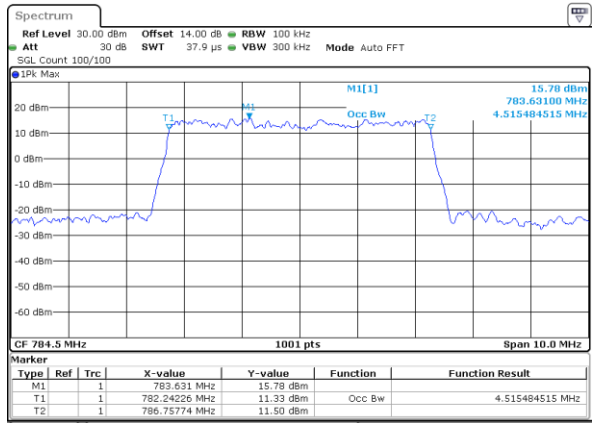

Highest Channel / 5MHz / 64QAM

Date: 29 JUN 2018 14:46:03

Highest Channel / 10MHz / 64QAM

Date: 29 JUN 2018 14:54:13

LTE Band 13

Lowest Channel / 5MHz / QPSK

Date: 28 JUN 2018 18:01:48

Lowest Channel / 5MHz / 16QAM

Date: 28 JUN 2018 18:01:58

Middle Channel / 5MHz / QPSK

Date: 28 JUN 2018 18:10:45

Middle Channel / 5MHz / 16QAM

Date: 28 JUN 2018 18:10:55

Highest Channel / 5MHz / QPSK

Date: 28 JUN 2018 18:13:10

Highest Channel / 5MHz / 16QAM

Date: 28 JUN 2018 18:13:20

LTE Band 13

Lowest Channel / 5MHz / 64QAM

Date: 28 JUN 2018 19:33:03

Middle Channel / 10MHz / QPSK

Date: 28 JUN 2018 18:22:07

Middle Channel / 5MHz / 64QAM

Date: 28 JUN 2018 19:33:41