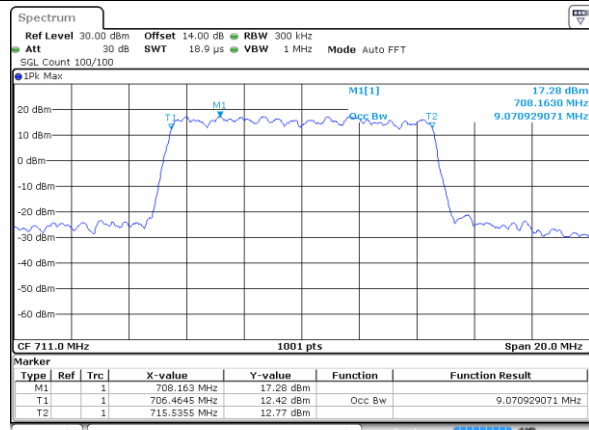

Date: 29 JUN 2018 14:28:30

Middle Channel / 3MHz / 64QAM

Date: 29 JUN 2018 14:36:40

Highest Channel / 1.4MHz / 64QAM

Date: 29 JUN 2018 14:29:43

Highest Channel / 3MHz / 64QAM

Date: 29 JUN 2018 14:37:53

LTE Band 12

Lowest Channel / 5MHz / 64QAM

Date: 29 JUN 2018 14:41:21

Lowest Channel / 10MHz / 64QAM

Date: 29 JUN 2018 14:49:31

Middle Channel / 5MHz / 64QAM

Date: 29 JUN 2018 14:44:50

Middle Channel / 10MHz / 64QAM

Date: 29 JUN 2018 14:53:00

Highest Channel / 5MHz / 64QAM

Date: 29 JUN 2018 14:46:03

Highest Channel / 10MHz / 64QAM

Date: 29 JUN 2018 14:54:13

LTE Band 13

Lowest Channel / 5MHz / QPSK

Date: 28 JUN 2018 18:01:48

Lowest Channel / 5MHz / 16QAM