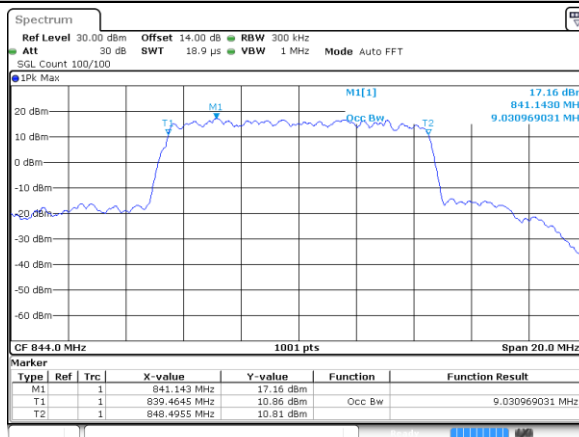

LTE Band 5

Lowest Channel / 10MHz / 64QAM

Date: 27 JUN 2018 14:51:10

Middle Channel / 10MHz / 64QAM

Date: 27 JUN 2018 14:55:38

Highest Channel / 10MHz / 64QAM

Date: 27 JUN 2018 14:56:51

LTE Band 7