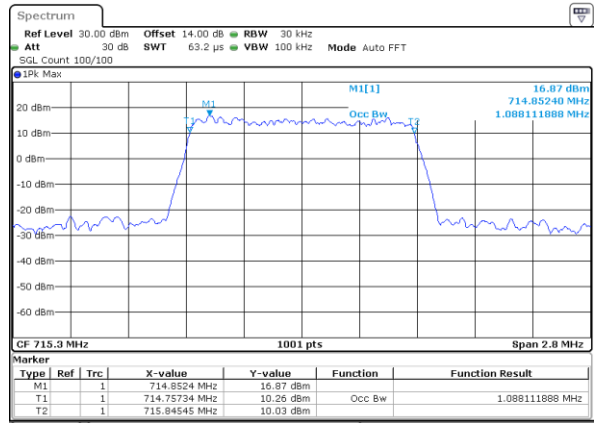

Date: 1.JUL 2018 14:16:37

Highest Channel / 15MHz / 64QAM

Date: 1.JUL 2018 14:16:18

Highest Channel / 20MHz / 64QAM

Date: 1.JUL 2018 14:16:47

LTE Band 12

Lowest Channel / 1.4MHz / QPSK

Date: 29 JUN 2018 14:59:48

Lowest Channel / 1.4MHz / 16QAM

Date: 29 JUN 2018 14:59:58

Middle Channel / 1.4MHz / QPSK

Date: 29 JUN 2018 15:06:45

Middle Channel / 1.4MHz / 16QAM

Date: 29 JUN 2018 15:06:55

Highest Channel / 1.4MHz / QPSK

Date: 29 JUN 2018 15:09:11

Highest Channel / 1.4MHz / 16QAM

Date: 29 JUN 2018 15:09:21

LTE Band 12

Lowest Channel / 3MHz / QPSK

Date: 29 JUN 2018 15:16:08

Lowest Channel / 3MHz / 16QAM

Date: 29 JUN 2018 15:16:18