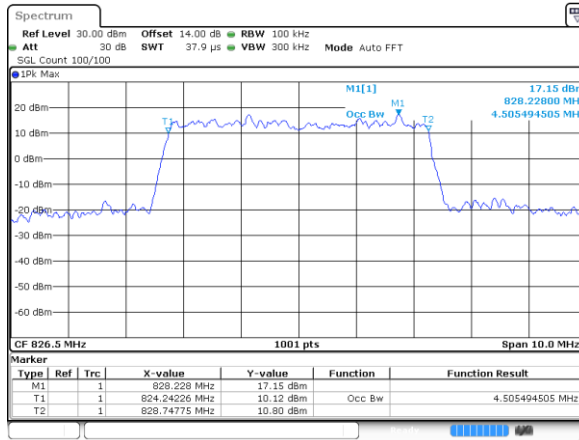

Highest Channel / 5MHz / QPSK

Date: 23 JUN 2018 18:05:19

Highest Channel / 5MHz / 16QAM

Date: 23 JUN 2018 18:05:29

LTE Band 5

Lowest Channel / 5MHz / 64QAM

Date: 27 JUN 2018 14:40:59

Middle Channel / 5MHz / 64QAM

Date: 27 JUN 2018 14:45:28

Highest Channel / 5MHz / 64QAM

Date: 27 JUN 2018 14:46:41

LTE Band 5

Lowest Channel / 10MHz / QPSK

Date: 23 JUN 2018 18:14:23

Lowest Channel / 10MHz / 16QAM

Date: 23 JUN 2018 18:14:33