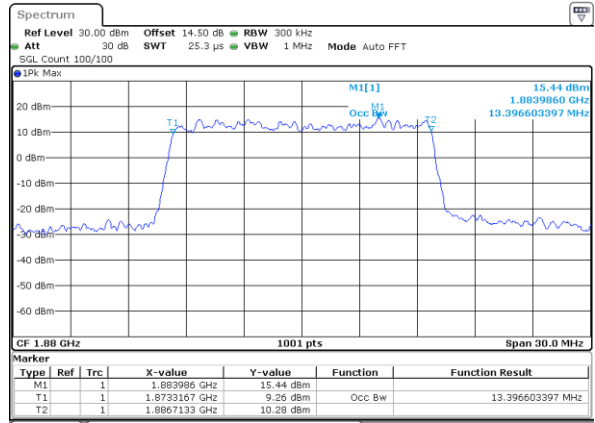

Lowest Channel / 10MHz / 16QAM

Date: 28 JUN 2018 15:32:24

Middle Channel / 10MHz / QPSK

Date: 28 JUN 2018 15:34:40

Middle Channel / 10MHz / 16QAM

Date: 28 JUN 2018 15:34:50

Highest Channel / 10MHz / QPSK

Date: 28 JUN 2018 15:37:06

Highest Channel / 10MHz / 16QAM

Date: 28 JUN 2018 15:37:16

LTE Band 25

Lowest Channel / 15MHz / QPSK

Date: 28 JUN 2018 15:44:04

Lowest Channel / 15MHz / 16QAM

Date: 28 JUN 2018 15:44:13

Middle Channel / 15MHz / QPSK

Date: 28 JUN 2018 15:46:29

Middle Channel / 15MHz / 16QAM

Date: 28 JUN 2018 15:46:39

Highest Channel / 15MHz / QPSK

Date: 28 JUN 2018 15:48:55

Highest Channel / 15MHz / 16QAM

Date: 28 JUN 2018 15:49:05