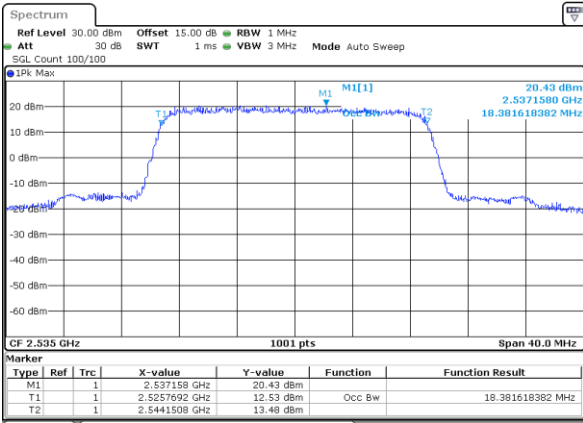

Middle Channel / 20MHz / QPSK

Date: 1 JUL 2018 13:40:35