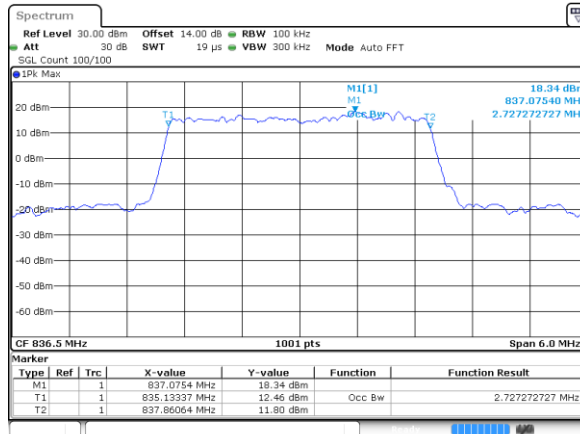

LTE Band 5

Lowest Channel / 3MHz / 64QAM

Date: 27 JUN 2018 14:30:49

Middle Channel / 3MHz / 64QAM

Date: 27 JUN 2018 14:35:18

Highest Channel / 3MHz / 64QAM

Date: 27 JUN 2018 14:36:31

LTE Band 5