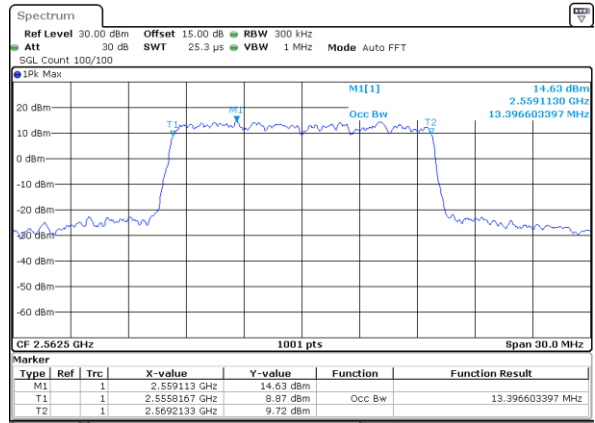

Date: 1 JUL 2018 13:26:46

LTE Band 7

Lowest Channel / 15MHz / QPSK

Date: 1 JUL 2018 13:33:11

Lowest Channel / 15MHz / 16QAM

Date: 1 JUL 2018 13:33:40

Middle Channel / 15MHz / QPSK

Date: 1 JUL 2018 13:33:20

Middle Channel / 15MHz / 16QAM

Date: 1 JUL 2018 13:33:50

Highest Channel / 15MHz / QPSK

Date: 1 JUL 2018 13:33:30

Highest Channel / 15MHz / 16QAM

Date: 1 JUL 2018 13:34:00

LTE Band 7

Lowest Channel / 20MHz / QPSK

Date: 1 JUL 2018 13:40:25

Lowest Channel / 20MHz / 16QAM

Date: 1 JUL 2018 13:40:55

Middle Channel / 20MHz / QPSK

Date: 1 JUL 2018 13:40:35

Middle Channel / 20MHz / 16QAM

Date: 1 JUL 2018 13:41:04

Highest Channel / 20MHz / QPSK

Date: 1 JUL 2018 13:40:45

Highest Channel / 20MHz / 16QAM

Date: 1 JUL 2018 13:41:14

LTE Band 7

Lowest Channel / 5MHz / 64QAM

Date: 1 JUL 2018 14:14:59

Lowest Channel / 10MHz / 64QAM

Date: 1 JUL 2018 14:15:29