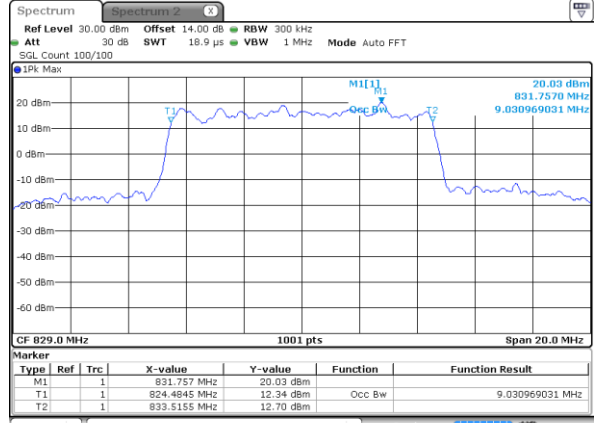

Highest Channel / 5MHz / QPSK

Date: 23 JUN 2018 18:05:19

Highest Channel / 5MHz / 16QAM

Date: 23 JUN 2018 18:05:29

LTE Band 5

Lowest Channel / 5MHz / 64QAM

Date: 27 JUN 2018 14:40:59

Middle Channel / 5MHz / 64QAM

Date: 27 JUN 2018 14:45:28

Highest Channel / 5MHz / 64QAM

Date: 27 JUN 2018 14:46:41

LTE Band 5

Lowest Channel / 10MHz / QPSK

Date: 23 JUN 2018 18:14:23

Lowest Channel / 10MHz / 16QAM

Date: 23 JUN 2018 18:14:33