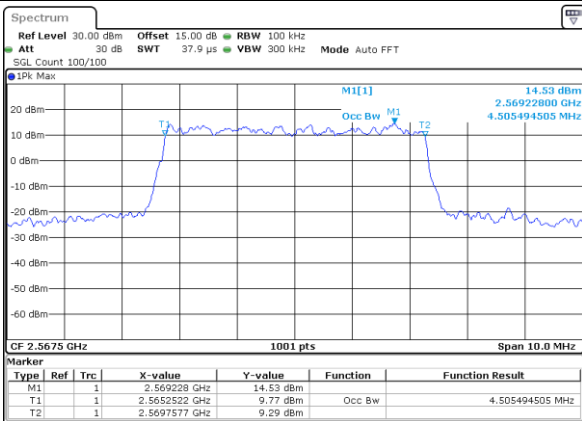

Date: 1 JUL 2018 13:40:45

Highest Channel / 20MHz / 16QAM

Date: 1 JUL 2018 13:41:14

LTE Band 7

Lowest Channel / 5MHz / 64QAM

Date: 1 JUL 2018 14:14:59

Lowest Channel / 10MHz / 64QAM

Date: 1 JUL 2018 14:15:29

Middle Channel / 5MHz / 64QAM

Date: 1 JUL 2018 14:15:09

Middle Channel / 10MHz / 64QAM

Date: 1 JUL 2018 14:15:38

Highest Channel / 5MHz / 64QAM

Date: 1 JUL 2018 14:15:19

Highest Channel / 10MHz / 64QAM

Date: 1 JUL 2018 14:15:48

LTE Band 7

Lowest Channel / 15MHz / 64QAM

Date: 1.JUL 2018 14:15:58

Lowest Channel / 20MHz / 64QAM

Date: 1.JUL 2018 14:16:28

Middle Channel / 15MHz / 64QAM

Date: 1.JUL 2018 14:16:08

Middle Channel / 20MHz / 64QAM