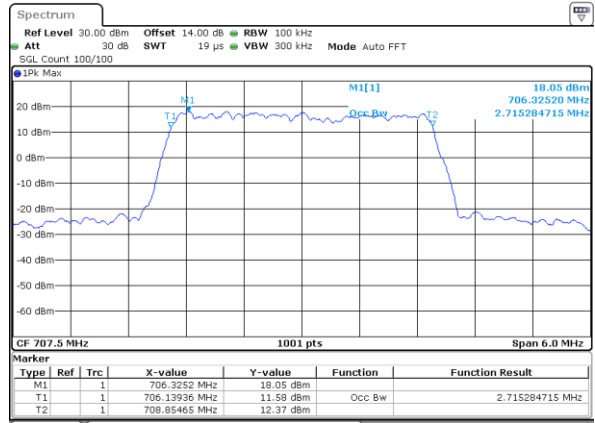

Lowest Channel / 1.4MHz / 16QAM

Date: 29 JUN 2018 14:59:58

Middle Channel / 1.4MHz / QPSK

Date: 29 JUN 2018 15:06:45

Middle Channel / 1.4MHz / 16QAM

Date: 29 JUN 2018 15:06:55

Highest Channel / 1.4MHz / QPSK

Date: 29 JUN 2018 15:09:11

Highest Channel / 1.4MHz / 16QAM

Date: 29 JUN 2018 15:09:21

LTE Band 12

Lowest Channel / 3MHz / QPSK

Date: 29 JUN 2018 15:16:08

Lowest Channel / 3MHz / 16QAM

Date: 29 JUN 2018 15:16:18

Middle Channel / 3MHz / QPSK

Date: 29 JUN 2018 15:23:05

Middle Channel / 3MHz / 16QAM

Date: 29 JUN 2018 15:23:15

Highest Channel / 3MHz / QPSK

Date: 29 JUN 2018 15:25:31

Highest Channel / 3MHz / 16QAM

Date: 29 JUN 2018 15:25:41