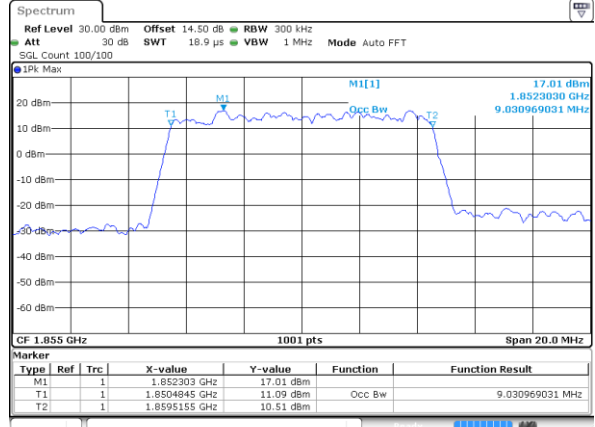

Date: 28 JUN 2018 15:23:01

Highest Channel / 5MHz / QPSK

Date: 28 JUN 2018 15:25:17

Highest Channel / 5MHz / 16QAM

Date: 28 JUN 2018 15:25:27

LTE Band 25

Lowest Channel / 10MHz / QPSK

Date: 28 JUN 2018 15:32:14

Lowest Channel / 10MHz / 16QAM

Date: 28 JUN 2018 15:32:24

Middle Channel / 10MHz / QPSK

Date: 28 JUN 2018 15:34:40

Middle Channel / 10MHz / 16QAM

Date: 28 JUN 2018 15:34:50

Highest Channel / 10MHz / QPSK

Date: 28 JUN 2018 15:37:06