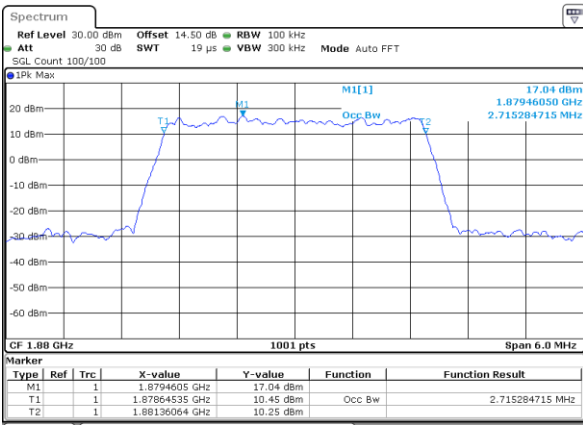

Date: 28 JUN 2018 14:55:31

Lowest Channel / 1.4MHz / 16QAM

Date: 28 JUN 2018 14:55:42

Middle Channel / 1.4MHz / QPSK

Date: 28 JUN 2018 14:57:58

Middle Channel / 1.4MHz / 16QAM

Date: 28 JUN 2018 14:58:08

Highest Channel / 1.4MHz / QPSK

Date: 28 JUN 2018 15:00:23

Highest Channel / 1.4MHz / 16QAM

Date: 28 JUN 2018 15:00:33

LTE Band 25

Lowest Channel / 3MHz / QPSK

Date: 28 JUN 2018 15:07:21

Lowest Channel / 3MHz / 16QAM

Date: 28 JUN 2018 15:08:25

Middle Channel / 3MHz / QPSK

Date: 28 JUN 2018 15:11:01

Middle Channel / 3MHz / 16QAM

Date: 28 JUN 2018 15:11:11

Highest Channel / 3MHz / QPSK

Date: 28 JUN 2018 15:13:27

Highest Channel / 3MHz / 16QAM

Date: 28 JUN 2018 15:13:37