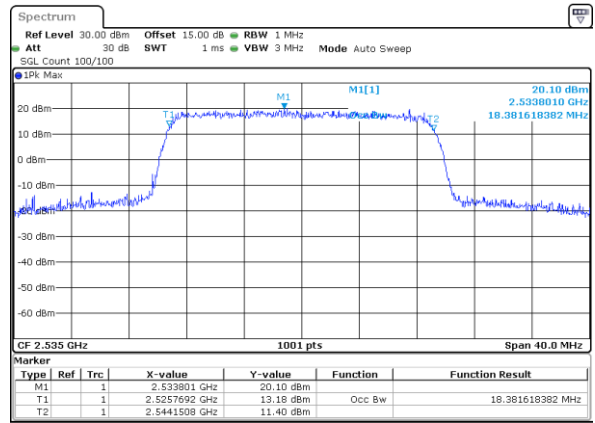

LTE Band 7

Lowest Channel / 15MHz / 64QAM

Date: 1.JUL 2018 14:15:58

Lowest Channel / 20MHz / 64QAM

Date: 1.JUL 2018 14:16:28

Middle Channel / 15MHz / 64QAM

Date: 1.JUL 2018 14:16:08

Middle Channel / 20MHz / 64QAM

Date: 1.JUL 2018 14:16:37

Highest Channel / 15MHz / 64QAM

Date: 1.JUL 2018 14:16:18

Highest Channel / 20MHz / 64QAM

Date: 1.JUL 2018 14:16:47

LTE Band 12

Lowest Channel / 1.4MHz / QPSK

Date: 29 JUN 2018 14:59:48