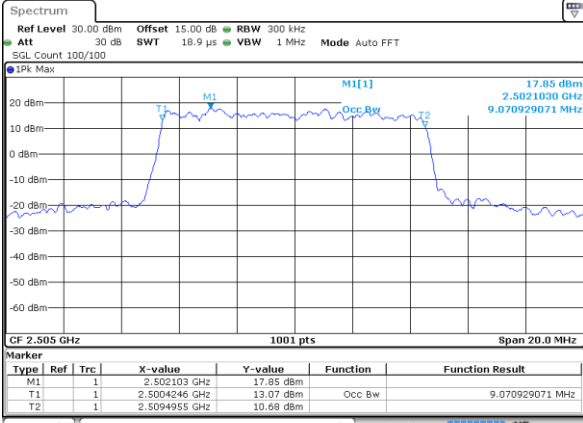

Highest Channel / 5MHz / QPSK

Date: 1 JUL 2018 13:19:01

Highest Channel / 5MHz / 16QAM

Date: 1 JUL 2018 13:22:39

LTE Band 7

Lowest Channel / 10MHz / QPSK

Date: 1 JUL 2018 13:25:56

Lowest Channel / 10MHz / 16QAM