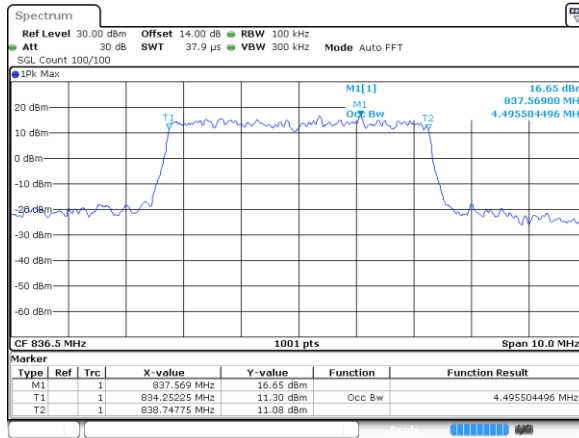

Highest Channel / 5MHz / QPSK

Date: 23 JUN 2018 18:05:19

Highest Channel / 5MHz / 16QAM

Date: 23 JUN 2018 18:05:29

LTE Band 5

Lowest Channel / 5MHz / 64QAM

Date: 27 JUN 2018 14:40:59

Middle Channel / 5MHz / 64QAM

Date: 27 JUN 2018 14:45:28

Highest Channel / 5MHz / 64QAM

Date: 27 JUN 2018 14:46:41

LTE Band 5

Lowest Channel / 10MHz / QPSK

Date: 23 JUN 2018 18:14:23

Lowest Channel / 10MHz / 16QAM

Date: 23 JUN 2018 18:14:33