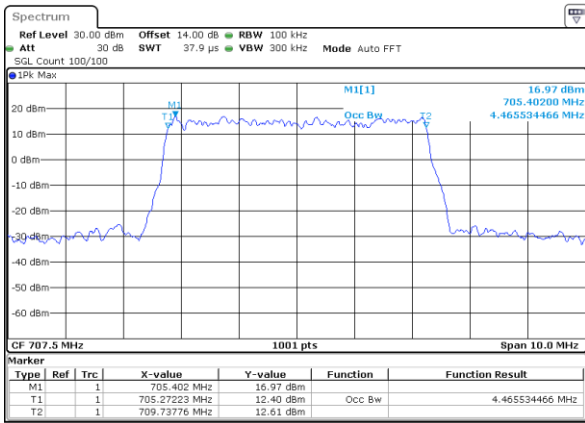

LTE Band 12

Lowest Channel / 5MHz / QPSK

Date: 29 JUN 2018 15:32:28

Lowest Channel / 5MHz / 16QAM

Date: 29 JUN 2018 15:32:38

Middle Channel / 5MHz / QPSK

Date: 29 JUN 2018 15:39:25

Middle Channel / 5MHz / 16QAM

Date: 29 JUN 2018 15:39:35

Highest Channel / 5MHz / QPSK

Date: 29 JUN 2018 15:41:51

Highest Channel / 5MHz / 16QAM

Date: 29 JUN 2018 15:42:01

LTE Band 12

Lowest Channel / 10MHz / QPSK

Date: 29 JUN 2018 15:48:48