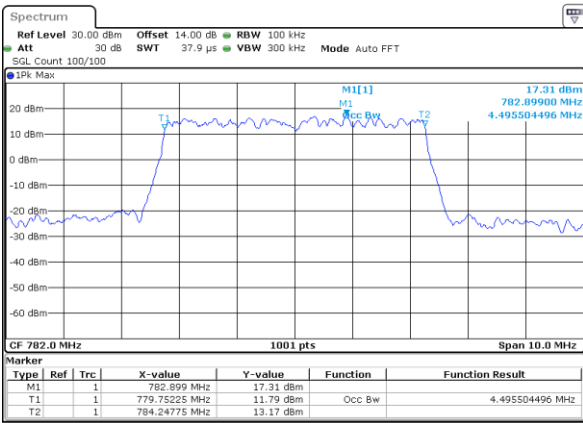

Lowest Channel / 5MHz / 64QAM

Date: 29 JUN 2018 14:41:21

Lowest Channel / 10MHz / 64QAM

Date: 29 JUN 2018 14:49:31

Middle Channel / 5MHz / 64QAM

Date: 29 JUN 2018 14:44:50

Middle Channel / 10MHz / 64QAM

Date: 29 JUN 2018 14:53:00

Highest Channel / 5MHz / 64QAM

Date: 29 JUN 2018 14:46:03

Highest Channel / 10MHz / 64QAM

Date: 29 JUN 2018 14:54:13

LTE Band 13

Lowest Channel / 5MHz / QPSK

Date: 28 JUN 2018 18:01:48

Lowest Channel / 5MHz / 16QAM

Date: 28 JUN 2018 18:01:58

Middle Channel / 5MHz / QPSK

Date: 28 JUN 2018 18:10:45

Middle Channel / 5MHz / 16QAM

Date: 28 JUN 2018 18:10:55

Highest Channel / 5MHz / QPSK

Date: 28 JUN 2018 18:13:10

Highest Channel / 5MHz / 16QAM