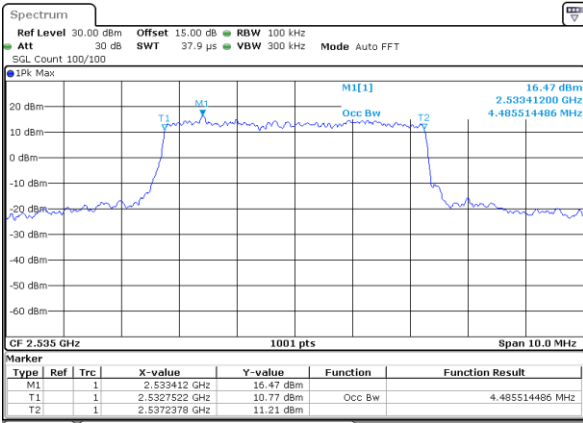

LTE Band 5

Lowest Channel / 10MHz / 64QAM

Date: 27 JUN 2018 14:51:10

Middle Channel / 10MHz / 64QAM

Date: 27 JUN 2018 14:55:38

Highest Channel / 10MHz / 64QAM

Date: 27 JUN 2018 14:56:51

LTE Band 7

Lowest Channel / 5MHz / QPSK

Date: 1 JUL 2018 13:18:42

Lowest Channel / 5MHz / 16QAM

Date: 1 JUL 2018 13:22:19

Middle Channel / 5MHz / QPSK

Date: 1 JUL 2018 13:18:51

Middle Channel / 5MHz / 16QAM

Date: 1 JUL 2018 13:22:29

Highest Channel / 5MHz / QPSK

Date: 1 JUL 2018 13:19:01

Highest Channel / 5MHz / 16QAM

Date: 1 JUL 2018 13:22:39

LTE Band 7

Lowest Channel / 10MHz / QPSK

Date: 1 JUL 2018 13:25:56

Lowest Channel / 10MHz / 16QAM