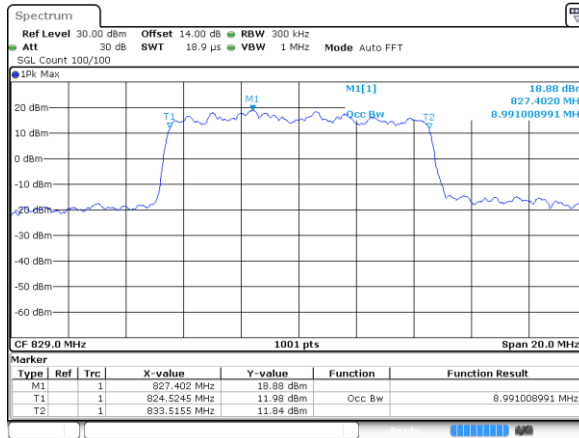

Date: 27 JUN 2018 14:45:28

Highest Channel / 5MHz / 64QAM

Date: 27 JUN 2018 14:46:41

LTE Band 5

Lowest Channel / 10MHz / QPSK

Date: 23 JUN 2018 18:14:23

Lowest Channel / 10MHz / 16QAM

Date: 23 JUN 2018 18:14:33

Middle Channel / 10MHz / QPSK

Date: 23 JUN 2018 18:23:26

Middle Channel / 10MHz / 16QAM

Date: 23 JUN 2018 18:23:36

Highest Channel / 10MHz / QPSK

Date: 23 JUN 2018 18:25:56

Highest Channel / 10MHz / 16QAM

Date: 23 JUN 2018 18:26:06

LTE Band 5

Lowest Channel / 10MHz / 64QAM

Date: 27 JUN 2018 14:51:10

Middle Channel / 10MHz / 64QAM

Date: 27 JUN 2018 14:55:38

Highest Channel / 10MHz / 64QAM

Date: 27 JUN 2018 14:56:51

LTE Band 7