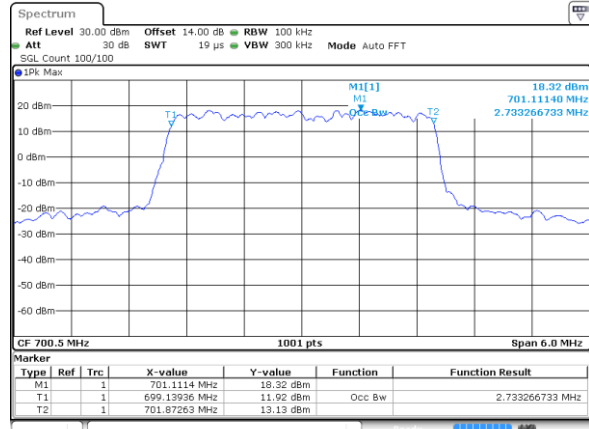

Lowest Channel / 10MHz / 16QAM

Date: 29 JUN 2018 15:48:58

Middle Channel / 10MHz / QPSK

Date: 29 JUN 2018 15:55:45

Middle Channel / 10MHz / 16QAM

Date: 29 JUN 2018 15:55:55

Highest Channel / 10MHz / QPSK

Date: 29 JUN 2018 15:58:11

Highest Channel / 10MHz / 16QAM

Date: 29 JUN 2018 15:58:21

LTE Band 12

Lowest Channel / 1.4MHz / 64QAM

Date: 29 JUN 2018 14:25:01

Lowest Channel / 3MHz / 64QAM

Date: 29 JUN 2018 14:33:11

Middle Channel / 1.4MHz / 64QAM

Date: 29 JUN 2018 14:28:30

Middle Channel / 3MHz / 64QAM

Date: 29 JUN 2018 14:36:40

Highest Channel / 1.4MHz / 64QAM

Date: 29 JUN 2018 14:29:43

Highest Channel / 3MHz / 64QAM

Date: 29 JUN 2018 14:37:53

LTE Band 12