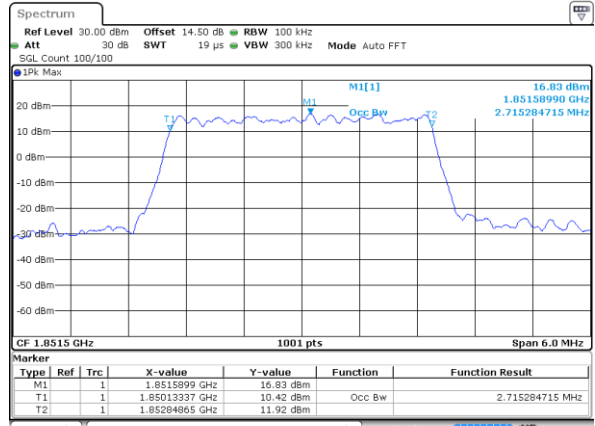

Date: 28 JUN 2018 14:55:31

Lowest Channel / 1.4MHz / 16QAM

Date: 28 JUN 2018 14:55:42

Middle Channel / 1.4MHz / QPSK

Date: 28 JUN 2018 14:57:58

Middle Channel / 1.4MHz / 16QAM

Date: 28 JUN 2018 14:58:08

Highest Channel / 1.4MHz / QPSK

Date: 28 JUN 2018 15:00:23

Highest Channel / 1.4MHz / 16QAM

Date: 28 JUN 2018 15:00:33

LTE Band 25

Lowest Channel / 3MHz / QPSK

Date: 28 JUN 2018 15:07:21

Lowest Channel / 3MHz / 16QAM

Date: 28 JUN 2018 15:08:25