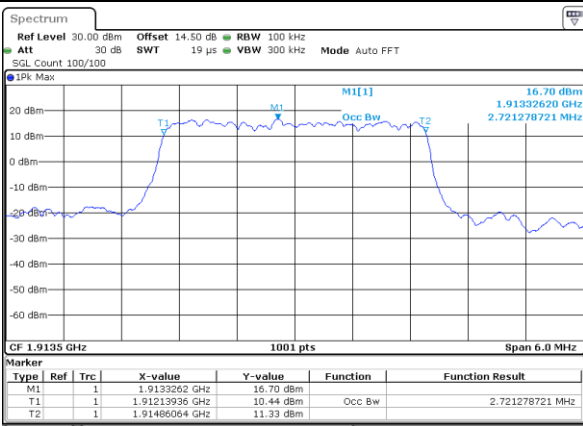

Date: 28 JUN 2018 15:00:23

Highest Channel / 1.4MHz / 16QAM

Date: 28 JUN 2018 15:00:33

LTE Band 25

Lowest Channel / 3MHz / QPSK

Date: 28 JUN 2018 15:07:21

Lowest Channel / 3MHz / 16QAM

Date: 28 JUN 2018 15:08:25

Middle Channel / 3MHz / QPSK

Date: 28 JUN 2018 15:11:01

Middle Channel / 3MHz / 16QAM

Date: 28 JUN 2018 15:11:11

Highest Channel / 3MHz / QPSK

Date: 28 JUN 2018 15:13:27

Highest Channel / 3MHz / 16QAM

Date: 28 JUN 2018 15:13:37

LTE Band 25

Lowest Channel / 5MHz / QPSK

Date: 28 JUN 2018 15:20:25

Lowest Channel / 5MHz / 16QAM

Date: 28 JUN 2018 15:20:35

Middle Channel / 5MHz / QPSK

Date: 28 JUN 2018 15:22:51

Middle Channel / 5MHz / 16QAM

Date: 28 JUN 2018 15:23:01

Highest Channel / 5MHz / QPSK

Date: 28 JUN 2018 15:25:17

Highest Channel / 5MHz / 16QAM

Date: 28 JUN 2018 15:25:27

LTE Band 25

Lowest Channel / 10MHz / QPSK

Date: 28 JUN 2018 15:32:14