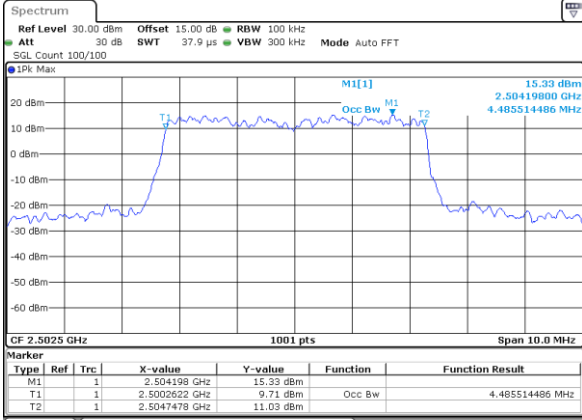

Date: 1 JUL 2018 13:40:45

Highest Channel / 20MHz / 16QAM

Date: 1 JUL 2018 13:41:14

LTE Band 7

Lowest Channel / 5MHz / 64QAM

Date: 1 JUL 2018 14:14:59

Lowest Channel / 10MHz / 64QAM

Date: 1 JUL 2018 14:15:29

Middle Channel / 5MHz / 64QAM

Date: 1 JUL 2018 14:15:09

Middle Channel / 10MHz / 64QAM

Date: 1 JUL 2018 14:15:38

Highest Channel / 5MHz / 64QAM

Date: 1 JUL 2018 14:15:19

Highest Channel / 10MHz / 64QAM

Date: 1 JUL 2018 14:15:48