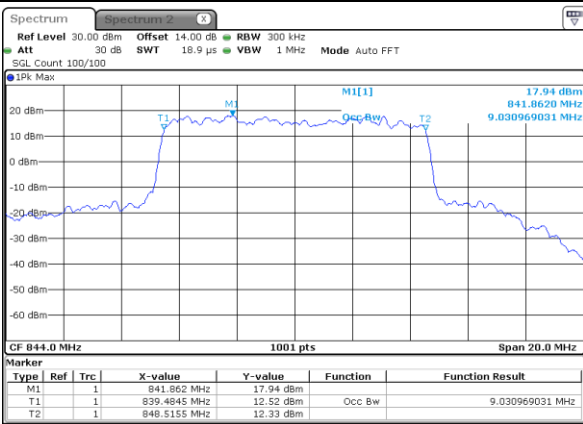

Date: 27 JUN 2018 14:45:28

Highest Channel / 5MHz / 64QAM

Date: 27 JUN 2018 14:46:41

LTE Band 5

Lowest Channel / 10MHz / QPSK

Date: 23 JUN 2018 18:14:23

Lowest Channel / 10MHz / 16QAM

Date: 23 JUN 2018 18:14:33

Middle Channel / 10MHz / QPSK

Date: 23 JUN 2018 18:23:26

Middle Channel / 10MHz / 16QAM

Date: 23 JUN 2018 18:23:36

Highest Channel / 10MHz / QPSK

Date: 23 JUN 2018 18:25:56

Highest Channel / 10MHz / 16QAM

Date: 23 JUN 2018 18:26:06

LTE Band 5

Lowest Channel / 10MHz / 64QAM

Date: 27 JUN 2018 14:51:10

Middle Channel / 10MHz / 64QAM

Date: 27 JUN 2018 14:55:38

Highest Channel / 10MHz / 64QAM

Date: 27 JUN 2018 14:56:51

LTE Band 7