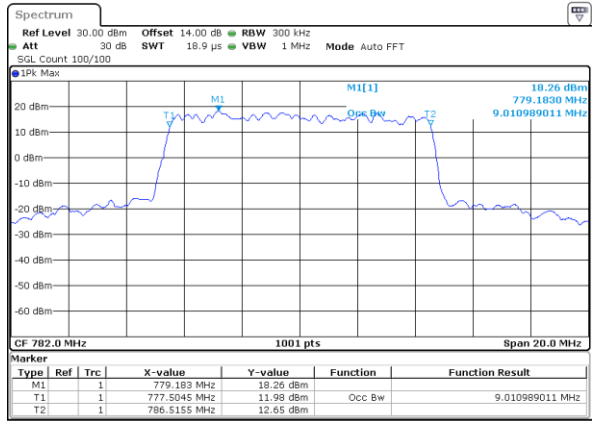

Highest Channel / 5MHz / 64QAM

Date: 29 JUN 2018 14:46:03

Highest Channel / 10MHz / 64QAM

Date: 29 JUN 2018 14:54:13

LTE Band 13

Lowest Channel / 5MHz / QPSK

Date: 28 JUN 2018 18:01:48

Lowest Channel / 5MHz / 16QAM

Date: 28 JUN 2018 18:01:58

Middle Channel / 5MHz / QPSK

Date: 28 JUN 2018 18:10:45

Middle Channel / 5MHz / 16QAM

Date: 28 JUN 2018 18:10:55

Highest Channel / 5MHz / QPSK

Date: 28 JUN 2018 18:13:10

Highest Channel / 5MHz / 16QAM

Date: 28 JUN 2018 18:13:20

LTE Band 13

Lowest Channel / 5MHz / 64QAM

Date: 28 JUN 2018 19:33:03

Middle Channel / 10MHz / QPSK

Date: 28 JUN 2018 18:22:07

Middle Channel / 5MHz / 64QAM

Date: 28 JUN 2018 19:33:41

Middle Channel / 10MHz / 16QAM

Date: 28 JUN 2018 18:22:17

Highest Channel / 5MHz / 64QAM

Date: 28 JUN 2018 19:42:35

Middle Channel / 10MHz / 64QAM

Date: 29 JUN 2018 09:29:28

LTE Band 25

Lowest Channel / 1.4MHz / QPSK