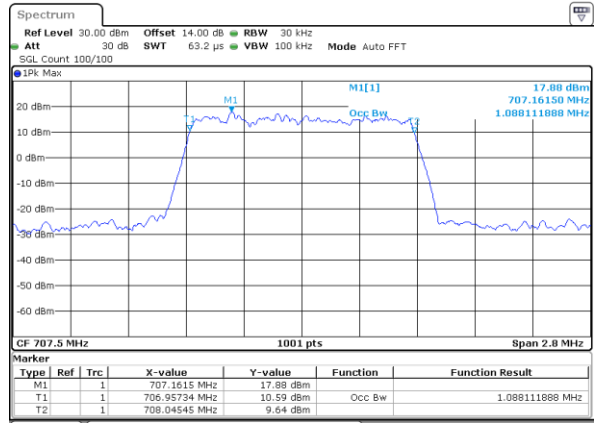

Date: 1.JUL 2018 14:16:37

Highest Channel / 15MHz / 64QAM

Date: 1.JUL 2018 14:16:18

Highest Channel / 20MHz / 64QAM

Date: 1.JUL 2018 14:16:47

LTE Band 12

Lowest Channel / 1.4MHz / QPSK

Date: 29 JUN 2018 14:59:48

Lowest Channel / 1.4MHz / 16QAM

Date: 29 JUN 2018 14:59:58

Middle Channel / 1.4MHz / QPSK

Date: 29 JUN 2018 15:06:45

Middle Channel / 1.4MHz / 16QAM

Date: 29 JUN 2018 15:06:55

Highest Channel / 1.4MHz / QPSK

Date: 29 JUN 2018 15:09:11

Highest Channel / 1.4MHz / 16QAM

Date: 29 JUN 2018 15:09:21

LTE Band 12

Lowest Channel / 3MHz / QPSK

Date: 29 JUN 2018 15:16:08

Lowest Channel / 3MHz / 16QAM

Date: 29 JUN 2018 15:16:18