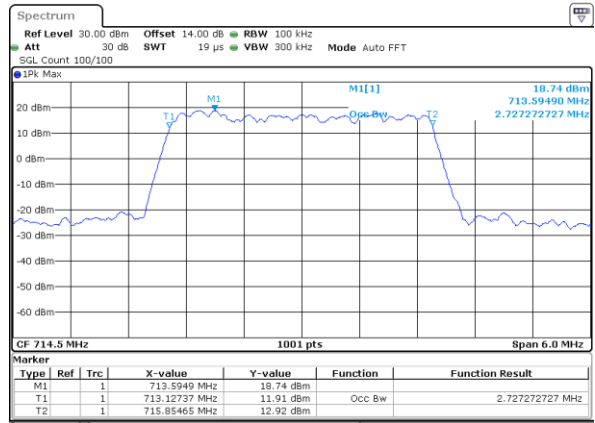

Date: 29 JUN 2018 15:09:11

Highest Channel / 1.4MHz / 16QAM

Date: 29 JUN 2018 15:09:21

LTE Band 12

Lowest Channel / 3MHz / QPSK

Date: 29 JUN 2018 15:16:08

Lowest Channel / 3MHz / 16QAM

Date: 29 JUN 2018 15:16:18

Middle Channel / 3MHz / QPSK

Date: 29 JUN 2018 15:23:05

Middle Channel / 3MHz / 16QAM

Date: 29 JUN 2018 15:23:15

Highest Channel / 3MHz / QPSK

Date: 29 JUN 2018 15:25:31

Highest Channel / 3MHz / 16QAM

Date: 29 JUN 2018 15:25:41

LTE Band 12

Lowest Channel / 5MHz / QPSK

Date: 29 JUN 2018 15:32:28

Lowest Channel / 5MHz / 16QAM

Date: 29 JUN 2018 15:32:38

Middle Channel / 5MHz / QPSK

Date: 29 JUN 2018 15:39:25

Middle Channel / 5MHz / 16QAM

Date: 29 JUN 2018 15:39:35

Highest Channel / 5MHz / QPSK

Date: 29 JUN 2018 15:41:51

Highest Channel / 5MHz / 16QAM

Date: 29 JUN 2018 15:42:01

LTE Band 12

Lowest Channel / 10MHz / QPSK

Date: 29 JUN 2018 15:48:48