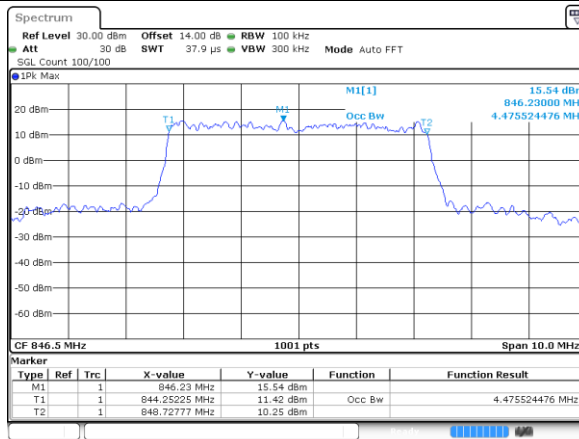

Highest Channel / 5MHz / QPSK

Date: 23 JUN 2018 18:05:19

Highest Channel / 5MHz / 16QAM

Date: 23 JUN 2018 18:05:29

LTE Band 5

Lowest Channel / 5MHz / 64QAM

Date: 27 JUN 2018 14:40:59

Middle Channel / 5MHz / 64QAM

Date: 27 JUN 2018 14:45:28

Highest Channel / 5MHz / 64QAM

Date: 27 JUN 2018 14:46:41

LTE Band 5

Lowest Channel / 10MHz / QPSK

Date: 23 JUN 2018 18:14:23

Lowest Channel / 10MHz / 16QAM

Date: 23 JUN 2018 18:14:33