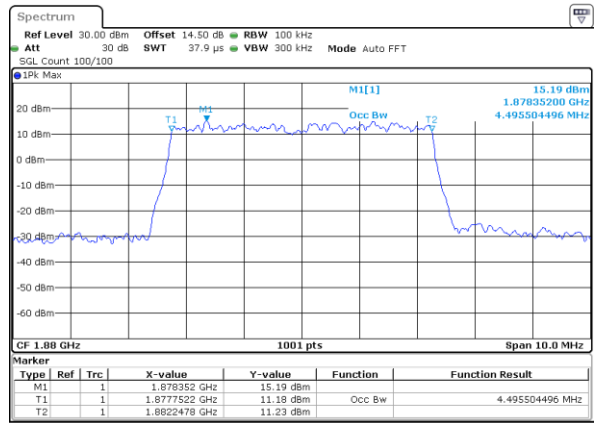

LTE Band 25

Lowest Channel / 5MHz / QPSK

Date: 28 JUN 2018 15:20:25

Lowest Channel / 5MHz / 16QAM

Date: 28 JUN 2018 15:20:35

Middle Channel / 5MHz / QPSK

Date: 28 JUN 2018 15:22:51

Middle Channel / 5MHz / 16QAM

Date: 28 JUN 2018 15:23:01

Highest Channel / 5MHz / QPSK

Date: 28 JUN 2018 15:25:17

Highest Channel / 5MHz / 16QAM

Date: 28 JUN 2018 15:25:27

LTE Band 25

Lowest Channel / 10MHz / QPSK

Date: 28 JUN 2018 15:32:14