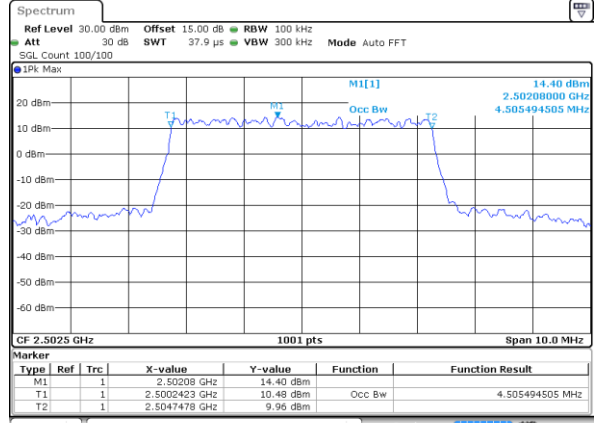

Lowest Channel / 5MHz / 16QAM

Date: 1 JUL 2018 13:22:19