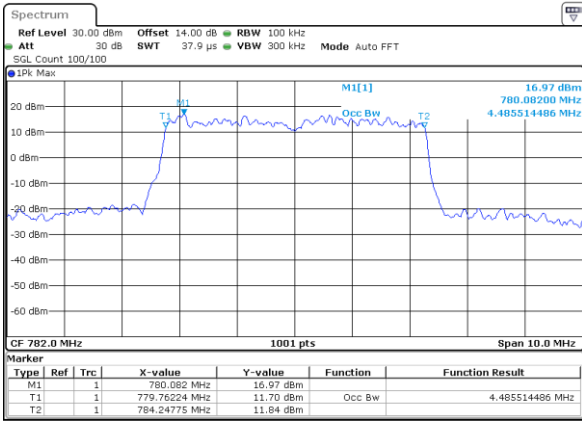

Date: 28 JUN 2018 18:13:20

LTE Band 13

Lowest Channel / 5MHz / 64QAM

Date: 28 JUN 2018 19:33:03

Middle Channel / 10MHz / QPSK

Date: 28 JUN 2018 18:22:07

Middle Channel / 5MHz / 64QAM

Date: 28 JUN 2018 19:33:41

Middle Channel / 10MHz / 16QAM

Date: 28 JUN 2018 18:22:17

Highest Channel / 5MHz / 64QAM

Date: 28 JUN 2018 19:42:35

Middle Channel / 10MHz / 64QAM

Date: 29 JUN 2018 09:29:28

LTE Band 25

Lowest Channel / 1.4MHz / QPSK