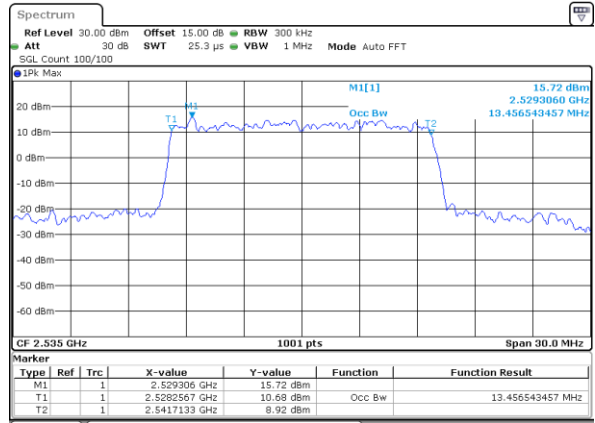

Date: 1 JUL 2018 13:26:46

LTE Band 7

Lowest Channel / 15MHz / QPSK

Date: 1 JUL 2018 13:33:11

Lowest Channel / 15MHz / 16QAM

Date: 1 JUL 2018 13:33:40

Middle Channel / 15MHz / QPSK

Date: 1 JUL 2018 13:33:20

Middle Channel / 15MHz / 16QAM

Date: 1 JUL 2018 13:33:50

Highest Channel / 15MHz / QPSK

Date: 1 JUL 2018 13:33:30

Highest Channel / 15MHz / 16QAM

Date: 1 JUL 2018 13:34:00

LTE Band 7

Lowest Channel / 20MHz / QPSK