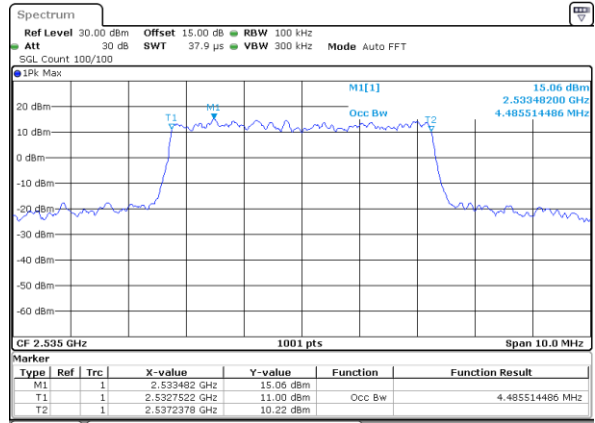

LTE Band 5

Lowest Channel / 10MHz / 64QAM

Date: 27 JUN 2018 14:51:10

Middle Channel / 10MHz / 64QAM

Date: 27 JUN 2018 14:55:38

Highest Channel / 10MHz / 64QAM

Date: 27 JUN 2018 14:56:51

LTE Band 7

Lowest Channel / 5MHz / QPSK

Date: 1 JUL 2018 13:18:42

Lowest Channel / 5MHz / 16QAM

Date: 1 JUL 2018 13:22:19

Middle Channel / 5MHz / QPSK

Date: 1 JUL 2018 13:18:51

Middle Channel / 5MHz / 16QAM

Date: 1 JUL 2018 13:22:29

Highest Channel / 5MHz / QPSK

Date: 1 JUL 2018 13:19:01

Highest Channel / 5MHz / 16QAM

Date: 1 JUL 2018 13:22:39

LTE Band 7

Lowest Channel / 10MHz / QPSK

Date: 1 JUL 2018 13:25:56

Lowest Channel / 10MHz / 16QAM