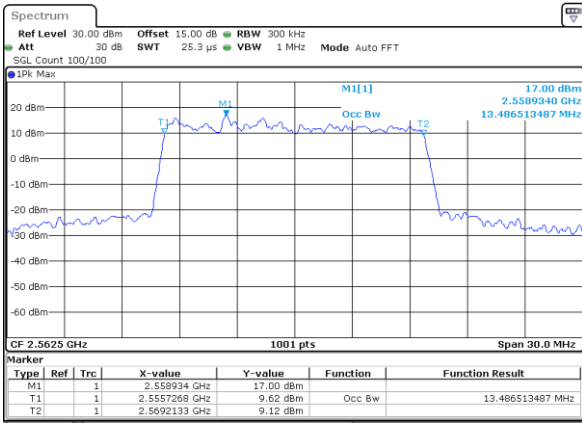

LTE Band 7

Lowest Channel / 15MHz / 64QAM

Date: 1.JUL 2018 14:15:58

Lowest Channel / 20MHz / 64QAM

Date: 1.JUL 2018 14:16:28

Middle Channel / 15MHz / 64QAM

Date: 1.JUL 2018 14:16:08

Middle Channel / 20MHz / 64QAM

Date: 1.JUL 2018 14:16:37

Highest Channel / 15MHz / 64QAM

Date: 1.JUL 2018 14:16:18

Highest Channel / 20MHz / 64QAM

Date: 1.JUL 2018 14:16:47

LTE Band 12

Lowest Channel / 1.4MHz / QPSK

Date: 29 JUN 2018 14:59:48