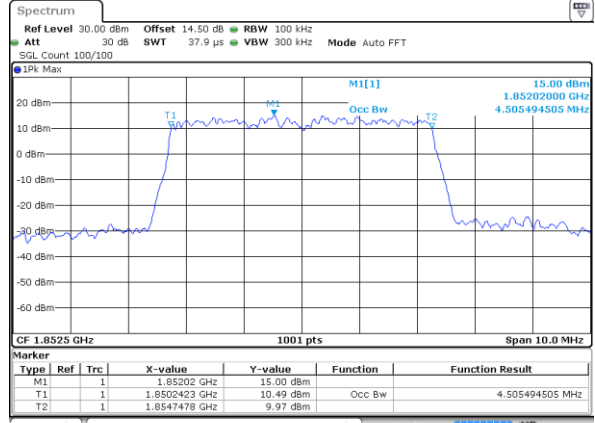

Date: 28 JUN 2018 15:00:23

Highest Channel / 1.4MHz / 16QAM

Date: 28 JUN 2018 15:00:33

LTE Band 25

Lowest Channel / 3MHz / QPSK

Date: 28 JUN 2018 15:07:21

Lowest Channel / 3MHz / 16QAM

Date: 28 JUN 2018 15:08:25

Middle Channel / 3MHz / QPSK

Date: 28 JUN 2018 15:11:01

Middle Channel / 3MHz / 16QAM

Date: 28 JUN 2018 15:11:11

Highest Channel / 3MHz / QPSK

Date: 28 JUN 2018 15:13:27

Highest Channel / 3MHz / 16QAM

Date: 28 JUN 2018 15:13:37

LTE Band 25

Lowest Channel / 5MHz / QPSK

Date: 28 JUN 2018 15:20:25

Lowest Channel / 5MHz / 16QAM

Date: 28 JUN 2018 15:20:35

Middle Channel / 5MHz / QPSK

Date: 28 JUN 2018 15:22:51

Middle Channel / 5MHz / 16QAM

Date: 28 JUN 2018 15:23:01

Highest Channel / 5MHz / QPSK

Date: 28 JUN 2018 15:25:17

Highest Channel / 5MHz / 16QAM

Date: 28 JUN 2018 15:25:27

LTE Band 25

Lowest Channel / 10MHz / QPSK

Date: 28 JUN 2018 15:32:14