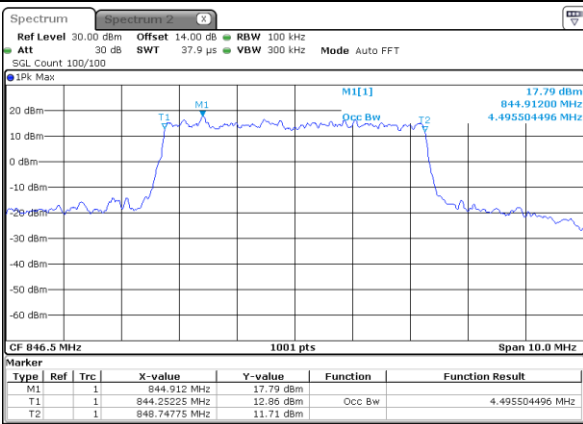

LTE Band 5

Lowest Channel / 3MHz / 64QAM

Date: 27 JUN 2018 14:30:49

Middle Channel / 3MHz / 64QAM

Date: 27 JUN 2018 14:35:18

Highest Channel / 3MHz / 64QAM

Date: 27 JUN 2018 14:36:31

LTE Band 5

Lowest Channel / 5MHz / QPSK

Date: 23 JUN 2018 17:53:46

Lowest Channel / 5MHz / 16QAM

Date: 23 JUN 2018 17:53:56

Middle Channel / 5MHz / QPSK

Date: 23 JUN 2018 18:02:50

Middle Channel / 5MHz / 16QAM

Date: 23 JUN 2018 18:03:00

Highest Channel / 5MHz / QPSK

Date: 23 JUN 2018 18:05:19

Highest Channel / 5MHz / 16QAM

Date: 23 JUN 2018 18:05:29

LTE Band 5

Lowest Channel / 5MHz / 64QAM

Date: 27 JUN 2018 14:40:59

Middle Channel / 5MHz / 64QAM

Date: 27 JUN 2018 14:45:28

Highest Channel / 5MHz / 64QAM

Date: 27 JUN 2018 14:46:41

LTE Band 5

Lowest Channel / 10MHz / QPSK

Date: 23 JUN 2018 18:14:23

Lowest Channel / 10MHz / 16QAM

Date: 23 JUN 2018 18:14:33