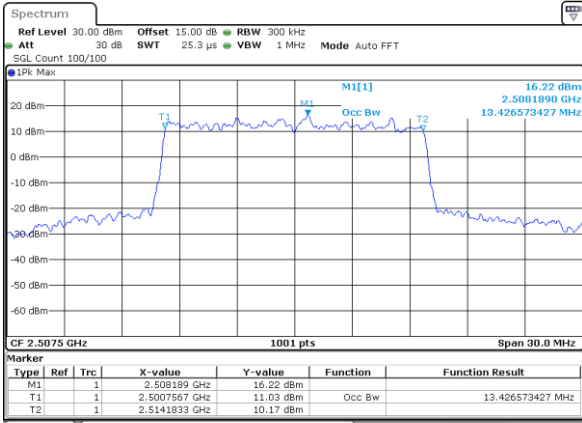

Date: 1 JUL 2018 13:40:45

Highest Channel / 20MHz / 16QAM

Date: 1 JUL 2018 13:41:14

LTE Band 7

Lowest Channel / 5MHz / 64QAM

Date: 1 JUL 2018 14:14:59

Lowest Channel / 10MHz / 64QAM

Date: 1 JUL 2018 14:15:29

Middle Channel / 5MHz / 64QAM

Date: 1 JUL 2018 14:15:09

Middle Channel / 10MHz / 64QAM

Date: 1 JUL 2018 14:15:38

Highest Channel / 5MHz / 64QAM

Date: 1 JUL 2018 14:15:19

Highest Channel / 10MHz / 64QAM

Date: 1 JUL 2018 14:15:48

LTE Band 7

Lowest Channel / 15MHz / 64QAM

Date: 1.JUL 2018 14:15:58

Lowest Channel / 20MHz / 64QAM

Date: 1.JUL 2018 14:16:28

Middle Channel / 15MHz / 64QAM

Date: 1.JUL 2018 14:16:08

Middle Channel / 20MHz / 64QAM