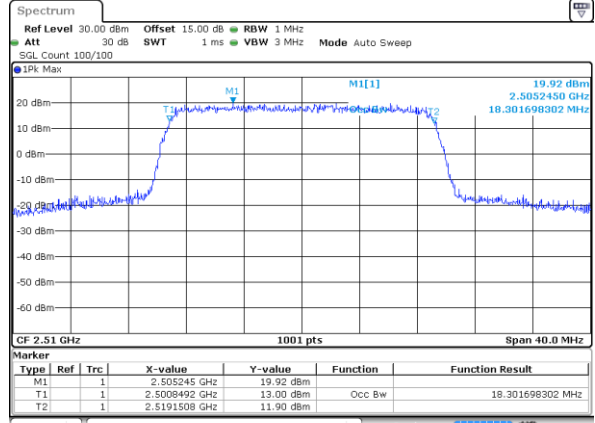

Lowest Channel / 20MHz / 16QAM

Date: 1 JUL 2018 13:40:55