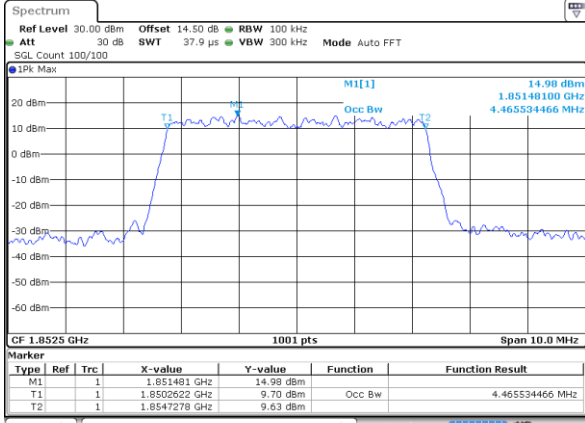

Date: 28 JUN 2018 15:00:23

Highest Channel / 1.4MHz / 16QAM

Date: 28 JUN 2018 15:00:33

LTE Band 25

Lowest Channel / 3MHz / QPSK

Date: 28 JUN 2018 15:07:21

Lowest Channel / 3MHz / 16QAM

Date: 28 JUN 2018 15:08:25

Middle Channel / 3MHz / QPSK

Date: 28 JUN 2018 15:11:01

Middle Channel / 3MHz / 16QAM

Date: 28 JUN 2018 15:11:11

Highest Channel / 3MHz / QPSK

Date: 28 JUN 2018 15:13:27

Highest Channel / 3MHz / 16QAM

Date: 28 JUN 2018 15:13:37

LTE Band 25

Lowest Channel / 5MHz / QPSK

Date: 28 JUN 2018 15:20:25

Lowest Channel / 5MHz / 16QAM

Date: 28 JUN 2018 15:20:35

Middle Channel / 5MHz / QPSK

Date: 28 JUN 2018 15:22:51

Middle Channel / 5MHz / 16QAM

Date: 28 JUN 2018 15:23:01

Highest Channel / 5MHz / QPSK

Date: 28 JUN 2018 15:25:17

Highest Channel / 5MHz / 16QAM

Date: 28 JUN 2018 15:25:27

LTE Band 25

Lowest Channel / 10MHz / QPSK

Date: 28 JUN 2018 15:32:14