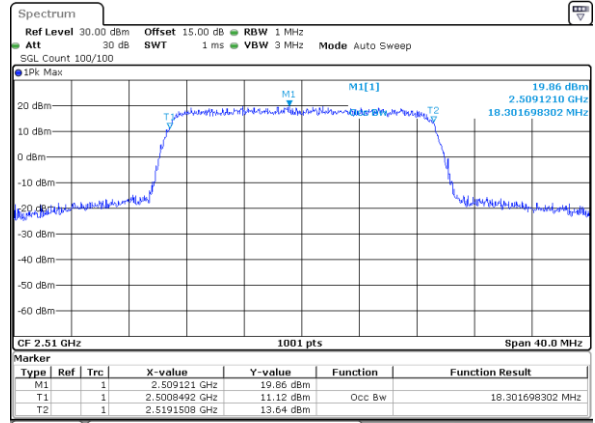

Lowest Channel / 20MHz / 64QAM

Date: 1.JUL 2018 14:16:28