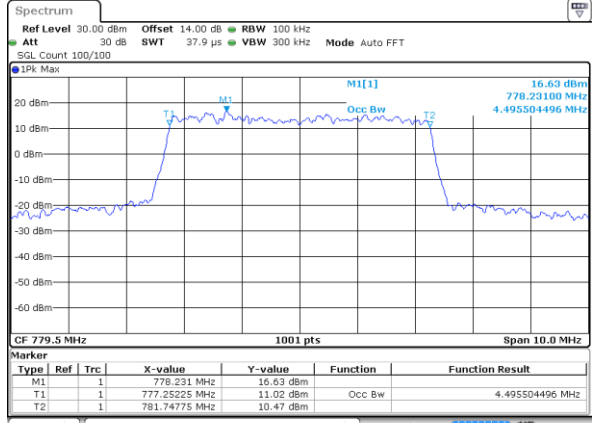

Lowest Channel / 5MHz / 64QAM

Date: 29 JUN 2018 14:41:21

Lowest Channel / 10MHz / 64QAM

Date: 29 JUN 2018 14:49:31

Middle Channel / 5MHz / 64QAM

Date: 29 JUN 2018 14:44:50

Middle Channel / 10MHz / 64QAM

Date: 29 JUN 2018 14:53:00

Highest Channel / 5MHz / 64QAM

Date: 29 JUN 2018 14:46:03

Highest Channel / 10MHz / 64QAM

Date: 29 JUN 2018 14:54:13

LTE Band 13

Lowest Channel / 5MHz / QPSK

Date: 28 JUN 2018 18:01:48

Lowest Channel / 5MHz / 16QAM

Date: 28 JUN 2018 18:01:58

Middle Channel / 5MHz / QPSK

Date: 28 JUN 2018 18:10:45

Middle Channel / 5MHz / 16QAM

Date: 28 JUN 2018 18:10:55

Highest Channel / 5MHz / QPSK

Date: 28 JUN 2018 18:13:10

Highest Channel / 5MHz / 16QAM