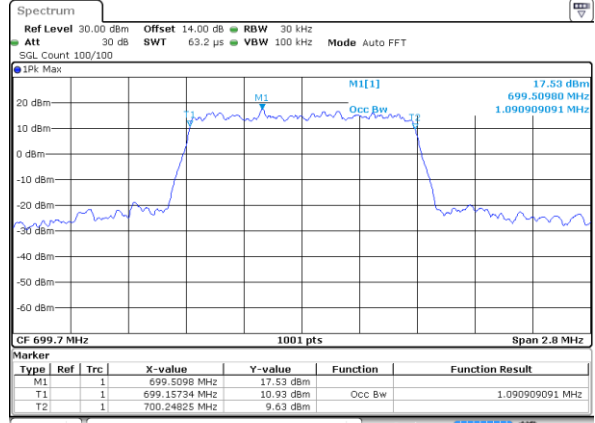

Date: 1.JUL 2018 14:16:37

Highest Channel / 15MHz / 64QAM

Date: 1.JUL 2018 14:16:18

Highest Channel / 20MHz / 64QAM

Date: 1.JUL 2018 14:16:47

LTE Band 12

Lowest Channel / 1.4MHz / QPSK

Date: 29 JUN 2018 14:59:48

Lowest Channel / 1.4MHz / 16QAM

Date: 29 JUN 2018 14:59:58

Middle Channel / 1.4MHz / QPSK

Date: 29 JUN 2018 15:06:45

Middle Channel / 1.4MHz / 16QAM

Date: 29 JUN 2018 15:06:55

Highest Channel / 1.4MHz / QPSK