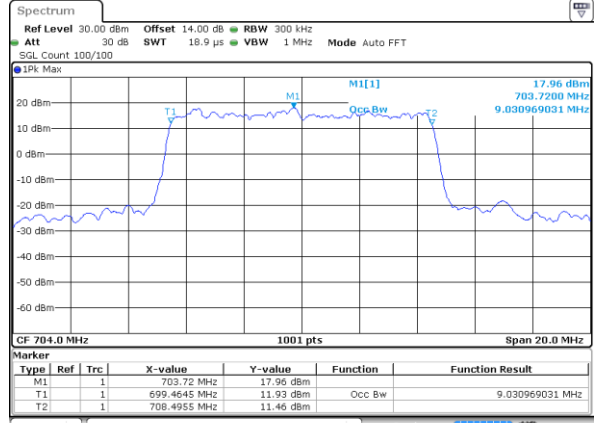

Date: 29 JUN 2018 15:39:35

Highest Channel / 5MHz / QPSK

Date: 29 JUN 2018 15:41:51

Highest Channel / 5MHz / 16QAM

Date: 29 JUN 2018 15:42:01

LTE Band 12

Lowest Channel / 10MHz / QPSK

Date: 29 JUN 2018 15:48:48

Lowest Channel / 10MHz / 16QAM

Date: 29 JUN 2018 15:48:58

Middle Channel / 10MHz / QPSK

Date: 29 JUN 2018 15:55:45

Middle Channel / 10MHz / 16QAM

Date: 29 JUN 2018 15:55:55

Highest Channel / 10MHz / QPSK

Date: 29 JUN 2018 15:58:11