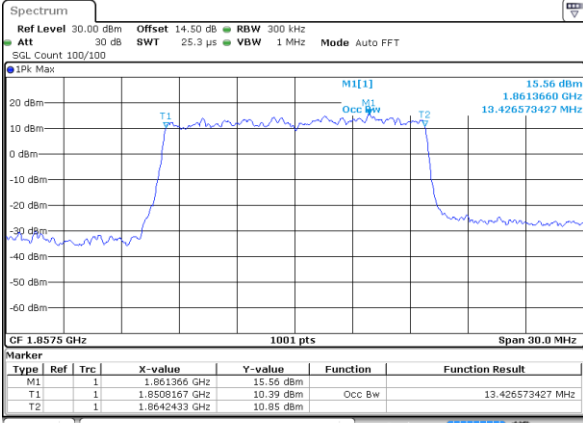

Date: 28 JUN 2018 15:23:01

Highest Channel / 5MHz / QPSK

Date: 28 JUN 2018 15:25:17

Highest Channel / 5MHz / 16QAM

Date: 28 JUN 2018 15:25:27

LTE Band 25

Lowest Channel / 10MHz / QPSK

Date: 28 JUN 2018 15:32:14

Lowest Channel / 10MHz / 16QAM

Date: 28 JUN 2018 15:32:24

Middle Channel / 10MHz / QPSK

Date: 28 JUN 2018 15:34:40

Middle Channel / 10MHz / 16QAM

Date: 28 JUN 2018 15:34:50

Highest Channel / 10MHz / QPSK

Date: 28 JUN 2018 15:37:06

Highest Channel / 10MHz / 16QAM

Date: 28 JUN 2018 15:37:16

LTE Band 25

Lowest Channel / 15MHz / QPSK

Date: 28 JUN 2018 15:44:04

Lowest Channel / 15MHz / 16QAM

Date: 28 JUN 2018 15:44:13

Middle Channel / 15MHz / QPSK

Date: 28 JUN 2018 15:46:29

Middle Channel / 15MHz / 16QAM

Date: 28 JUN 2018 15:46:39

Highest Channel / 15MHz / QPSK

Date: 28 JUN 2018 15:48:55

Highest Channel / 15MHz / 16QAM

Date: 28 JUN 2018 15:49:05