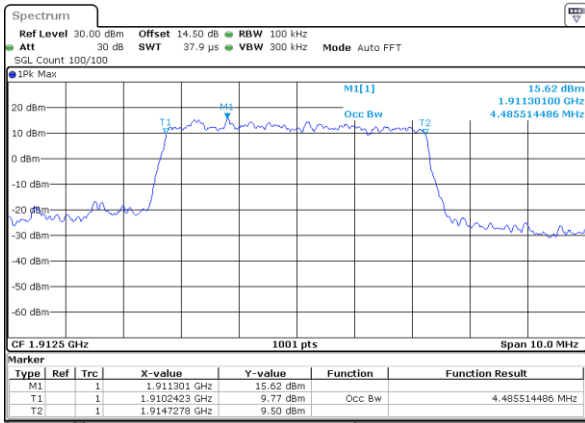

Date: 28 JUN 2018 15:00:23

Highest Channel / 1.4MHz / 16QAM

Date: 28 JUN 2018 15:00:33

LTE Band 25

Lowest Channel / 3MHz / QPSK

Date: 28 JUN 2018 15:07:21

Lowest Channel / 3MHz / 16QAM

Date: 28 JUN 2018 15:08:25

LTE Band 25

Lowest Channel / 5MHz / QPSK

Date: 28 JUN 2018 15:20:25

Lowest Channel / 5MHz / 16QAM

Date: 28 JUN 2018 15:20:35

Middle Channel / 5MHz / QPSK

Date: 28 JUN 2018 15:22:51

Middle Channel / 5MHz / 16QAM

Date: 28 JUN 2018 15:23:01

Highest Channel / 5MHz / QPSK

Date: 28 JUN 2018 15:25:17

Highest Channel / 5MHz / 16QAM

Date: 28 JUN 2018 15:25:27

LTE Band 25

Lowest Channel / 10MHz / QPSK

Date: 28 JUN 2018 15:32:14