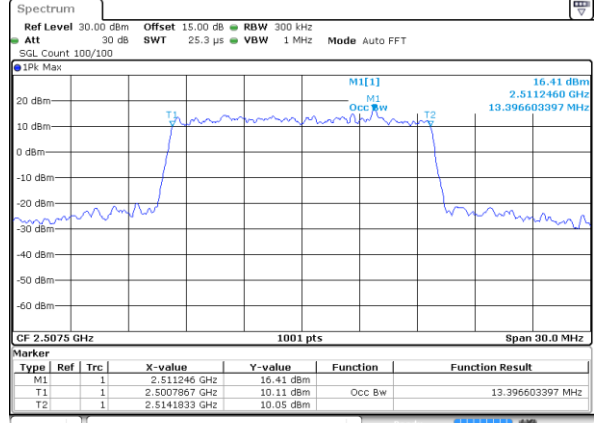

Date: 1 JUL 2018 13:26:46

LTE Band 7

Lowest Channel / 15MHz / QPSK

Date: 1 JUL 2018 13:33:11

Lowest Channel / 15MHz / 16QAM

Date: 1 JUL 2018 13:33:40

Middle Channel / 15MHz / QPSK

Date: 1 JUL 2018 13:33:20

Middle Channel / 15MHz / 16QAM

Date: 1 JUL 2018 13:33:50

Highest Channel / 15MHz / QPSK

Date: 1 JUL 2018 13:33:30

Highest Channel / 15MHz / 16QAM

Date: 1 JUL 2018 13:34:00

LTE Band 7

Lowest Channel / 20MHz / QPSK