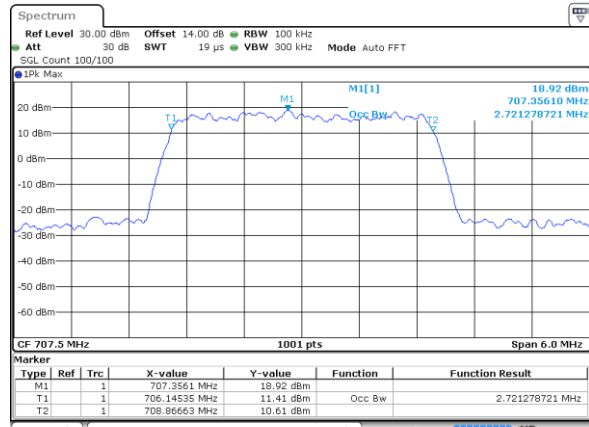

Highest Channel / 10MHz / 16QAM

Date: 29 JUN 2018 15:58:21

LTE Band 12

Lowest Channel / 1.4MHz / 64QAM

Date: 29 JUN 2018 14:25:01

Lowest Channel / 3MHz / 64QAM

Date: 29 JUN 2018 14:33:11

Middle Channel / 1.4MHz / 64QAM

Date: 29 JUN 2018 14:28:30

Middle Channel / 3MHz / 64QAM

Date: 29 JUN 2018 14:36:40

Highest Channel / 1.4MHz / 64QAM

Date: 29 JUN 2018 14:29:43

Highest Channel / 3MHz / 64QAM

Date: 29 JUN 2018 14:37:53

LTE Band 12