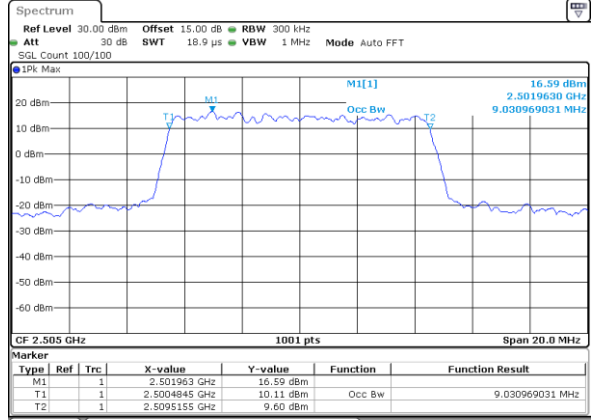

Date: 1 JUL 2018 13:40:45

Highest Channel / 20MHz / 16QAM

Date: 1 JUL 2018 13:41:14

LTE Band 7

Lowest Channel / 5MHz / 64QAM

Date: 1 JUL 2018 14:14:59

Lowest Channel / 10MHz / 64QAM

Date: 1 JUL 2018 14:15:29

Middle Channel / 5MHz / 64QAM

Date: 1 JUL 2018 14:15:09

Middle Channel / 10MHz / 64QAM

Date: 1 JUL 2018 14:15:38

Highest Channel / 5MHz / 64QAM

Date: 1 JUL 2018 14:15:19

Highest Channel / 10MHz / 64QAM

Date: 1 JUL 2018 14:15:48