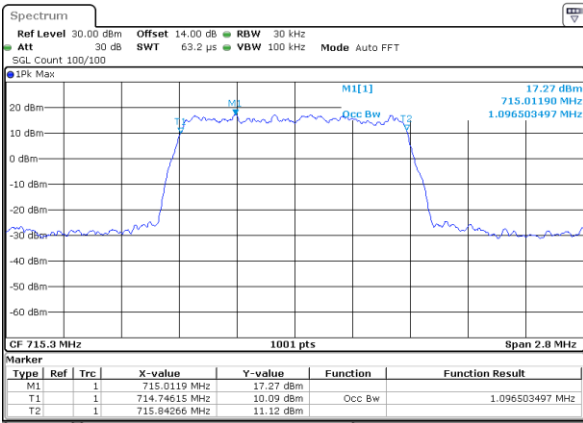

Date: 1.JUL 2018 14:16:37

Highest Channel / 15MHz / 64QAM

Date: 1.JUL 2018 14:16:18

Highest Channel / 20MHz / 64QAM

Date: 1.JUL 2018 14:16:47

LTE Band 12

Lowest Channel / 1.4MHz / QPSK

Date: 29 JUN 2018 14:59:48

Lowest Channel / 1.4MHz / 16QAM

Date: 29 JUN 2018 14:59:58

Middle Channel / 1.4MHz / QPSK

Date: 29 JUN 2018 15:06:45

Middle Channel / 1.4MHz / 16QAM

Date: 29 JUN 2018 15:06:55

Highest Channel / 1.4MHz / QPSK

Date: 29 JUN 2018 15:09:11

Highest Channel / 1.4MHz / 16QAM

Date: 29 JUN 2018 15:09:21

LTE Band 12

Lowest Channel / 3MHz / QPSK

Date: 29 JUN 2018 15:16:08

Lowest Channel / 3MHz / 16QAM

Date: 29 JUN 2018 15:16:18