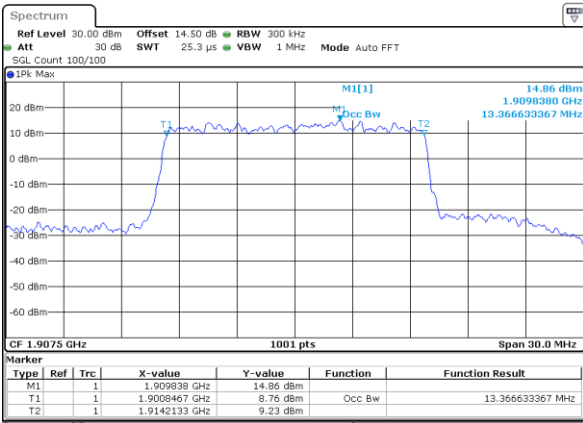

Lowest Channel / 10MHz / 16QAM

Date: 28 JUN 2018 15:32:24

Middle Channel / 10MHz / QPSK

Date: 28 JUN 2018 15:34:40

Middle Channel / 10MHz / 16QAM

Date: 28 JUN 2018 15:34:50

Highest Channel / 10MHz / QPSK

Date: 28 JUN 2018 15:37:06

Highest Channel / 10MHz / 16QAM

Date: 28 JUN 2018 15:37:16

LTE Band 25

Lowest Channel / 15MHz / QPSK

Date: 28 JUN 2018 15:44:04

Lowest Channel / 15MHz / 16QAM

Date: 28 JUN 2018 15:44:13

Middle Channel / 15MHz / QPSK

Date: 28 JUN 2018 15:46:29

Middle Channel / 15MHz / 16QAM

Date: 28 JUN 2018 15:46:39

Highest Channel / 15MHz / QPSK

Date: 28 JUN 2018 15:48:55

Highest Channel / 15MHz / 16QAM

Date: 28 JUN 2018 15:49:05