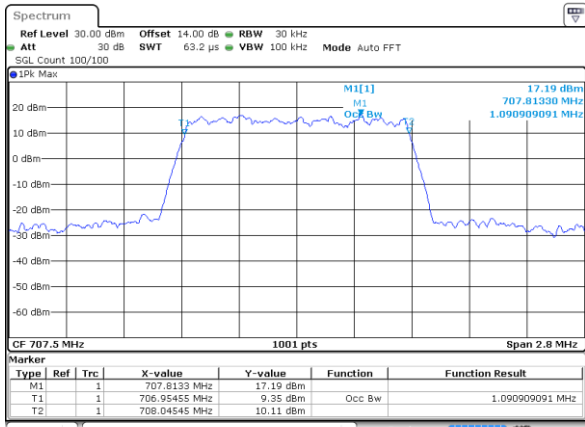

Highest Channel / 10MHz / 16QAM

Date: 29 JUN 2018 15:58:21

LTE Band 12

Lowest Channel / 1.4MHz / 64QAM

Date: 29 JUN 2018 14:25:01

Lowest Channel / 3MHz / 64QAM

Date: 29 JUN 2018 14:33:11

Middle Channel / 1.4MHz / 64QAM

Date: 29 JUN 2018 14:28:30

Middle Channel / 3MHz / 64QAM

Date: 29 JUN 2018 14:36:40

Highest Channel / 1.4MHz / 64QAM

Date: 29 JUN 2018 14:29:43

Highest Channel / 3MHz / 64QAM

Date: 29 JUN 2018 14:37:53

LTE Band 12