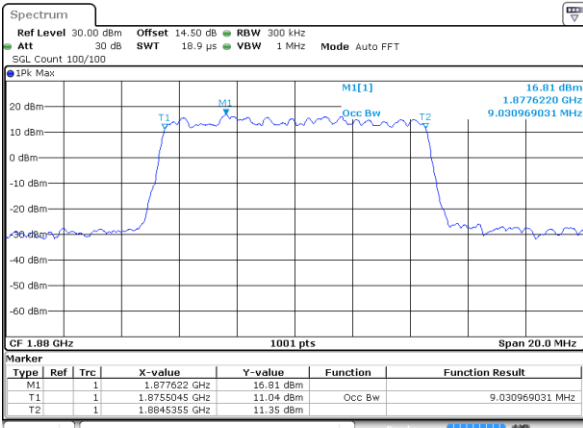

LTE Band 25

Lowest Channel / 5MHz / QPSK

Date: 28 JUN 2018 15:20:25

Lowest Channel / 5MHz / 16QAM

Date: 28 JUN 2018 15:20:35

Middle Channel / 5MHz / QPSK

Date: 28 JUN 2018 15:22:51

Middle Channel / 5MHz / 16QAM

Date: 28 JUN 2018 15:23:01

Highest Channel / 5MHz / QPSK

Date: 28 JUN 2018 15:25:17

Highest Channel / 5MHz / 16QAM

Date: 28 JUN 2018 15:25:27

LTE Band 25

Lowest Channel / 10MHz / QPSK

Date: 28 JUN 2018 15:32:14

Lowest Channel / 10MHz / 16QAM

Date: 28 JUN 2018 15:32:24

Middle Channel / 10MHz / QPSK

Date: 28 JUN 2018 15:34:40

Middle Channel / 10MHz / 16QAM

Date: 28 JUN 2018 15:34:50

Highest Channel / 10MHz / QPSK

Date: 28 JUN 2018 15:37:06