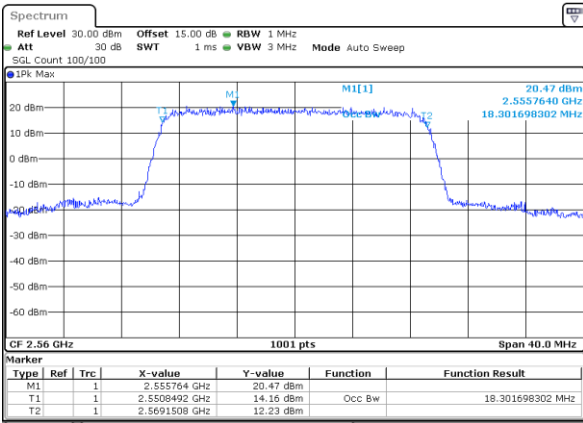

Middle Channel / 15MHz / 16QAM

Date: 1 JUL 2018 13:33:50

Highest Channel / 15MHz / QPSK

Date: 1 JUL 2018 13:33:30

Highest Channel / 15MHz / 16QAM

Date: 1 JUL 2018 13:34:00

LTE Band 7

Lowest Channel / 20MHz / QPSK

Date: 1 JUL 2018 13:40:25

Lowest Channel / 20MHz / 16QAM

Date: 1 JUL 2018 13:40:55

Middle Channel / 20MHz / QPSK

Date: 1 JUL 2018 13:40:35

Middle Channel / 20MHz / 16QAM

Date: 1 JUL 2018 13:41:04

Highest Channel / 20MHz / QPSK

Date: 1 JUL 2018 13:40:45

Highest Channel / 20MHz / 16QAM

Date: 1 JUL 2018 13:41:14

LTE Band 7

Lowest Channel / 5MHz / 64QAM

Date: 1 JUL 2018 14:14:59

Lowest Channel / 10MHz / 64QAM

Date: 1 JUL 2018 14:15:29