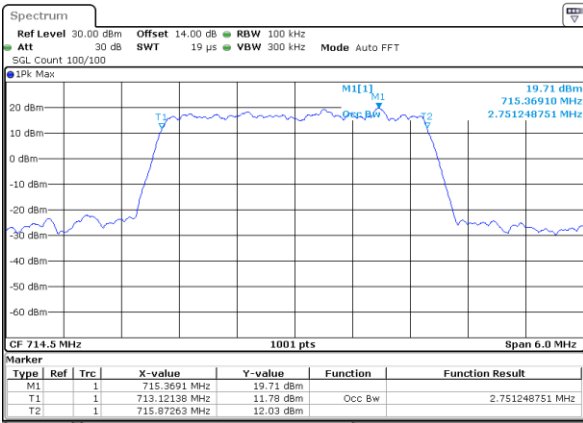

Date: 29 JUN 2018 15:09:11

Highest Channel / 1.4MHz / 16QAM

Date: 29 JUN 2018 15:09:21

LTE Band 12

Lowest Channel / 3MHz / QPSK

Date: 29 JUN 2018 15:16:08

Lowest Channel / 3MHz / 16QAM

Date: 29 JUN 2018 15:16:18

Middle Channel / 3MHz / QPSK

Date: 29 JUN 2018 15:23:05

Middle Channel / 3MHz / 16QAM

Date: 29 JUN 2018 15:23:15

Highest Channel / 3MHz / QPSK

Date: 29 JUN 2018 15:25:31

Highest Channel / 3MHz / 16QAM

Date: 29 JUN 2018 15:25:41

LTE Band 12

Lowest Channel / 5MHz / QPSK

Date: 29 JUN 2018 15:32:28

Lowest Channel / 5MHz / 16QAM

Date: 29 JUN 2018 15:32:38

Middle Channel / 5MHz / QPSK

Date: 29 JUN 2018 15:39:25

Middle Channel / 5MHz / 16QAM

Date: 29 JUN 2018 15:39:35

Highest Channel / 5MHz / QPSK

Date: 29 JUN 2018 15:41:51

Highest Channel / 5MHz / 16QAM

Date: 29 JUN 2018 15:42:01

LTE Band 12

Lowest Channel / 10MHz / QPSK

Date: 29 JUN 2018 15:48:48