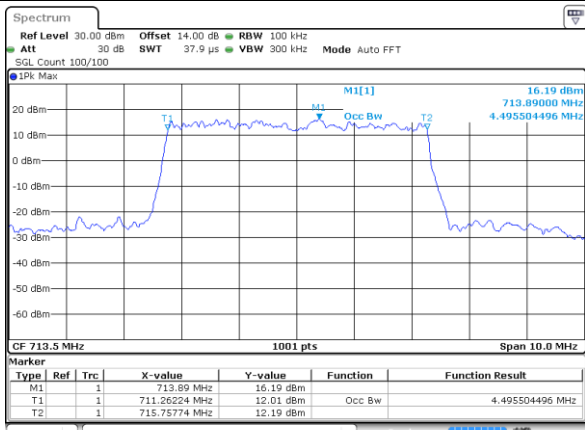

Date: 29 JUN 2018 14:28:30

Middle Channel / 3MHz / 64QAM

Date: 29 JUN 2018 14:36:40

Highest Channel / 1.4MHz / 64QAM

Date: 29 JUN 2018 14:29:43

Highest Channel / 3MHz / 64QAM

Date: 29 JUN 2018 14:37:53

LTE Band 12

Lowest Channel / 5MHz / 64QAM

Date: 29 JUN 2018 14:41:21

Lowest Channel / 10MHz / 64QAM

Date: 29 JUN 2018 14:49:31

Middle Channel / 5MHz / 64QAM

Date: 29 JUN 2018 14:44:50

Middle Channel / 10MHz / 64QAM

Date: 29 JUN 2018 14:53:00

Highest Channel / 5MHz / 64QAM

Date: 29 JUN 2018 14:46:03

Highest Channel / 10MHz / 64QAM

Date: 29 JUN 2018 14:54:13

LTE Band 13

Lowest Channel / 5MHz / QPSK

Date: 28 JUN 2018 18:01:48

Lowest Channel / 5MHz / 16QAM