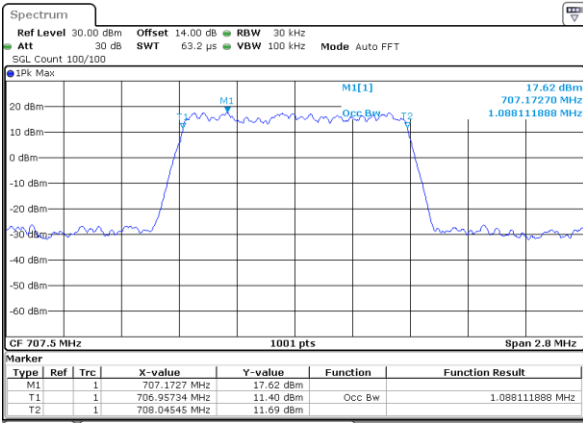

Date: 1.JUL 2018 14:16:37

Highest Channel / 15MHz / 64QAM

Date: 1.JUL 2018 14:16:18

Highest Channel / 20MHz / 64QAM

Date: 1.JUL 2018 14:16:47

LTE Band 12

Lowest Channel / 1.4MHz / QPSK

Date: 29 JUN 2018 14:59:48

Lowest Channel / 1.4MHz / 16QAM

Date: 29 JUN 2018 14:59:58

Middle Channel / 1.4MHz / QPSK

Date: 29 JUN 2018 15:06:45

Middle Channel / 1.4MHz / 16QAM

Date: 29 JUN 2018 15:06:55

Highest Channel / 1.4MHz / QPSK