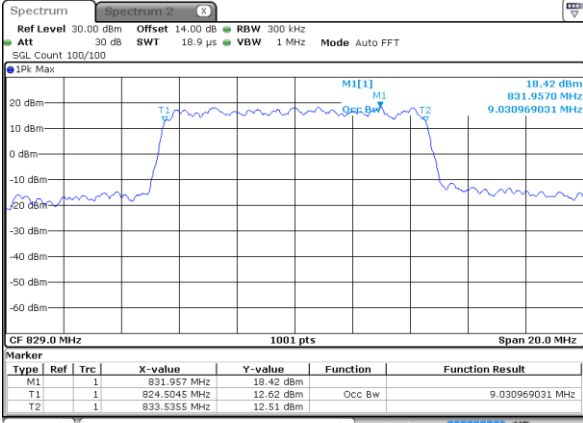

Highest Channel / 5MHz / QPSK

Date: 23 JUN 2018 18:05:19

Highest Channel / 5MHz / 16QAM

Date: 23 JUN 2018 18:05:29

LTE Band 5

Lowest Channel / 5MHz / 64QAM

Date: 27 JUN 2018 14:40:59

Middle Channel / 5MHz / 64QAM

Date: 27 JUN 2018 14:45:28

Highest Channel / 5MHz / 64QAM

Date: 27 JUN 2018 14:46:41

LTE Band 5

Lowest Channel / 10MHz / QPSK

Date: 23 JUN 2018 18:14:23

Lowest Channel / 10MHz / 16QAM

Date: 23 JUN 2018 18:14:33