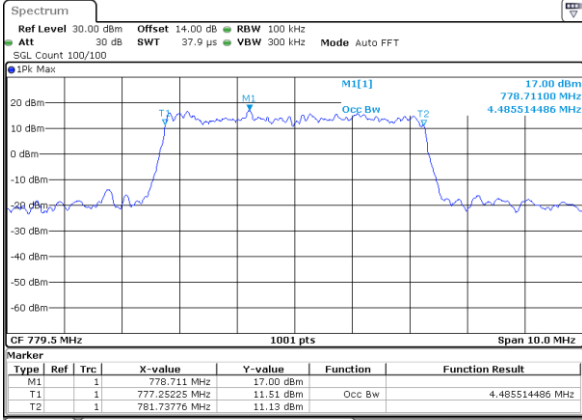

Highest Channel / 5MHz / 64QAM

Date: 29 JUN 2018 14:46:03

Highest Channel / 10MHz / 64QAM

Date: 29 JUN 2018 14:54:13

LTE Band 13

Lowest Channel / 5MHz / QPSK

Date: 28 JUN 2018 18:01:48

Lowest Channel / 5MHz / 16QAM

Date: 28 JUN 2018 18:01:58

Middle Channel / 5MHz / QPSK

Date: 28 JUN 2018 18:10:45

Middle Channel / 5MHz / 16QAM

Date: 28 JUN 2018 18:10:55

Highest Channel / 5MHz / QPSK

Date: 28 JUN 2018 18:13:10

Highest Channel / 5MHz / 16QAM

Date: 28 JUN 2018 18:13:20

LTE Band 13

Lowest Channel / 5MHz / 64QAM

Date: 28 JUN 2018 19:33:03

Middle Channel / 10MHz / QPSK

Date: 28 JUN 2018 18:22:07

Middle Channel / 5MHz / 64QAM

Date: 28 JUN 2018 19:33:41

Middle Channel / 10MHz / 16QAM

Date: 28 JUN 2018 18:22:17

Highest Channel / 5MHz / 64QAM

Date: 28 JUN 2018 19:42:35

Middle Channel / 10MHz / 64QAM

Date: 29 JUN 2018 09:29:28

LTE Band 25

Lowest Channel / 1.4MHz / QPSK