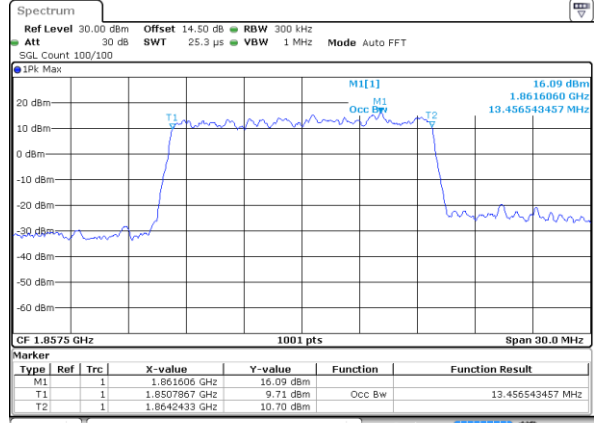

Lowest Channel / 10MHz / 16QAM

Date: 28 JUN 2018 15:32:24

Middle Channel / 10MHz / QPSK

Date: 28 JUN 2018 15:34:40

Middle Channel / 10MHz / 16QAM

Date: 28 JUN 2018 15:34:50

Highest Channel / 10MHz / QPSK

Date: 28 JUN 2018 15:37:06

Highest Channel / 10MHz / 16QAM

Date: 28 JUN 2018 15:37:16

LTE Band 25

Lowest Channel / 15MHz / QPSK

Date: 28 JUN 2018 15:44:04

Lowest Channel / 15MHz / 16QAM

Date: 28 JUN 2018 15:44:13

Middle Channel / 15MHz / QPSK

Date: 28 JUN 2018 15:46:29

Middle Channel / 15MHz / 16QAM

Date: 28 JUN 2018 15:46:39

Highest Channel / 15MHz / QPSK

Date: 28 JUN 2018 15:48:55

Highest Channel / 15MHz / 16QAM

Date: 28 JUN 2018 15:49:05