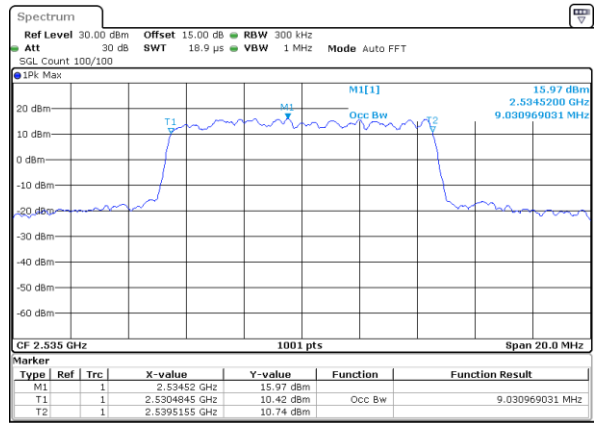

Highest Channel / 5MHz / QPSK

Date: 1 JUL 2018 13:19:01

Highest Channel / 5MHz / 16QAM

Date: 1 JUL 2018 13:22:39

LTE Band 7

Lowest Channel / 10MHz / QPSK

Date: 1 JUL 2018 13:25:56

Lowest Channel / 10MHz / 16QAM

Date: 1 JUL 2018 13:26:26

Middle Channel / 10MHz / QPSK

Date: 1 JUL 2018 13:26:06

Middle Channel / 10MHz / 16QAM

Date: 1 JUL 2018 13:26:36

Highest Channel / 10MHz / QPSK

Date: 1 JUL 2018 13:26:16

Highest Channel / 10MHz / 16QAM