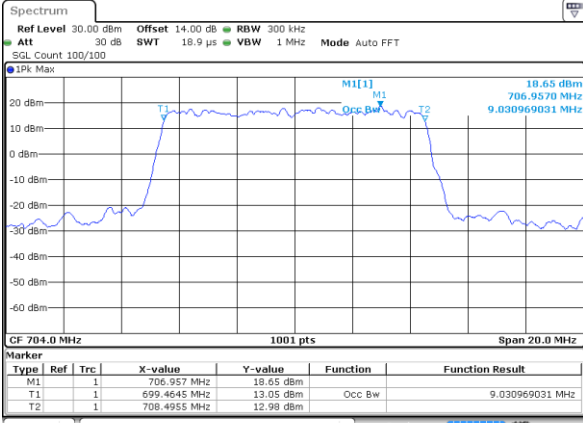

Date: 29 JUN 2018 15:39:35

Highest Channel / 5MHz / QPSK

Date: 29 JUN 2018 15:41:51

Highest Channel / 5MHz / 16QAM

Date: 29 JUN 2018 15:42:01

LTE Band 12

Lowest Channel / 10MHz / QPSK

Date: 29 JUN 2018 15:48:48

Lowest Channel / 10MHz / 16QAM

Date: 29 JUN 2018 15:48:58

Middle Channel / 10MHz / QPSK

Date: 29 JUN 2018 15:55:45

Middle Channel / 10MHz / 16QAM

Date: 29 JUN 2018 15:55:55

Highest Channel / 10MHz / QPSK

Date: 29 JUN 2018 15:58:11