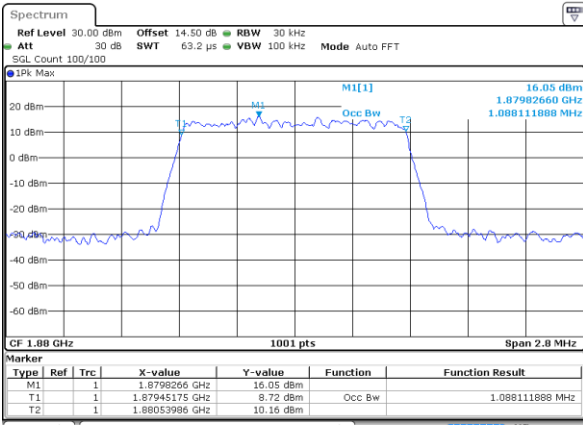

Date: 28 JUN 2018 18:13:20

LTE Band 13

Lowest Channel / 5MHz / 64QAM

Date: 28 JUN 2018 19:33:03

Middle Channel / 10MHz / QPSK

Date: 28 JUN 2018 18:22:07

Middle Channel / 5MHz / 64QAM

Date: 28 JUN 2018 19:33:41

Middle Channel / 10MHz / 16QAM

Date: 28 JUN 2018 18:22:17

Highest Channel / 5MHz / 64QAM

Date: 28 JUN 2018 19:42:35

Middle Channel / 10MHz / 64QAM

Date: 29 JUN 2018 09:29:28

LTE Band 25

Lowest Channel / 1.4MHz / QPSK

Date: 28 JUN 2018 14:55:31

Lowest Channel / 1.4MHz / 16QAM

Date: 28 JUN 2018 14:55:42

Middle Channel / 1.4MHz / QPSK

Date: 28 JUN 2018 14:57:58

Middle Channel / 1.4MHz / 16QAM

Date: 28 JUN 2018 14:58:08

Highest Channel / 1.4MHz / QPSK