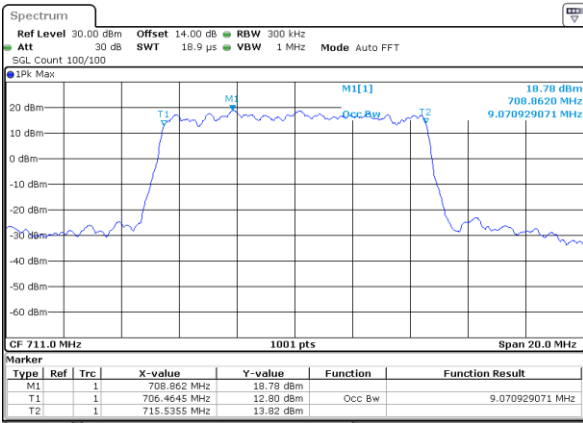

Date: 29 JUN 2018 15:39:35

Highest Channel / 5MHz / QPSK

Date: 29 JUN 2018 15:41:51

Highest Channel / 5MHz / 16QAM

Date: 29 JUN 2018 15:42:01

LTE Band 12

Lowest Channel / 10MHz / QPSK

Date: 29 JUN 2018 15:48:48

Lowest Channel / 10MHz / 16QAM

Date: 29 JUN 2018 15:48:58

Middle Channel / 10MHz / QPSK

Date: 29 JUN 2018 15:55:45

Middle Channel / 10MHz / 16QAM

Date: 29 JUN 2018 15:55:55

Highest Channel / 10MHz / QPSK

Date: 29 JUN 2018 15:58:11

Highest Channel / 10MHz / 16QAM

Date: 29 JUN 2018 15:58:21

LTE Band 12

Lowest Channel / 1.4MHz / 64QAM

Date: 29 JUN 2018 14:25:01

Lowest Channel / 3MHz / 64QAM

Date: 29 JUN 2018 14:33:11

Middle Channel / 1.4MHz / 64QAM