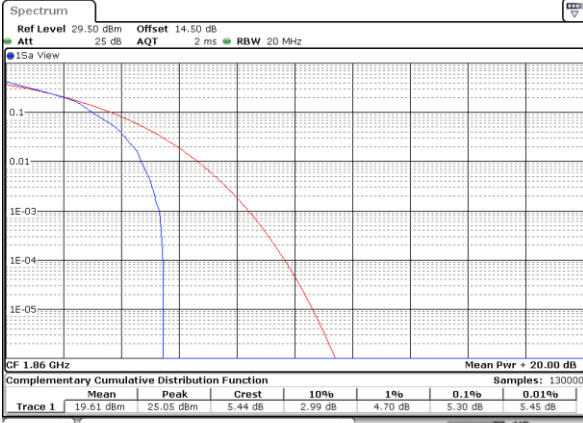

LTE Band 25 / 20MHz / 64QAM

Lowest Channel / 1RB

Date: 13 JUN 2020 17:18:15

Lowest Channel / Full RB

Date: 13 JUN 2020 17:17:32

Middle Channel / 1RB

Date: 13 JUN 2020 17:27:54

Middle Channel / Full RB

Date: 13 JUN 2020 17:26:33

Highest Channel / 1RB

Date: 13 JUN 2020 17:35:51

Highest Channel / Full RB

Date: 13 JUN 2020 17:36:10

26dB Bandwidth

Mode	LTE Band 25 : 26dB BW(MHz)											
BW	1.4MHz		3MHz		5MHz		10MHz		15MHz		20MHz	
Mod.	QPSK	16QAM	QPSK	16QAM	QPSK	16QAM	QPSK	16QAM	QPSK	16QAM	QPSK	16QAM
Lowest CH	1.26	1.28	2.96	2.96	5.11	5.15	9.93	10.15	14.48	14.75	19.10	19.14
Middle CH	1.29	1.30	2.95	2.97	5.11	5.00	9.83	10.03	14.78	14.27	19.14	19.22
Highest CH	1.27	1.26	2.96	2.97	5.06	5.02	10.05	10.15	14.48	14.42	19.06	19.10
Mode	LTE Band 25 : 26dB BW(MHz)											
BW	1.4MHz		3MHz		5MHz		10MHz		15MHz		20MHz	
Mod.	64QAM		64QAM		64QAM		64QAM		64QAM		64QAM	
Lowest CH	1.27	-	2.96	-	4.90	-	9.77	-	14.69	-	19.02	-
Middle CH	1.29	-	2.96	-	5.08	-	9.85	-	14.66	-	19.54	-
Highest CH	1.30	-	2.96	-	5.03	-	9.63	-	14.33	-	18.90	-