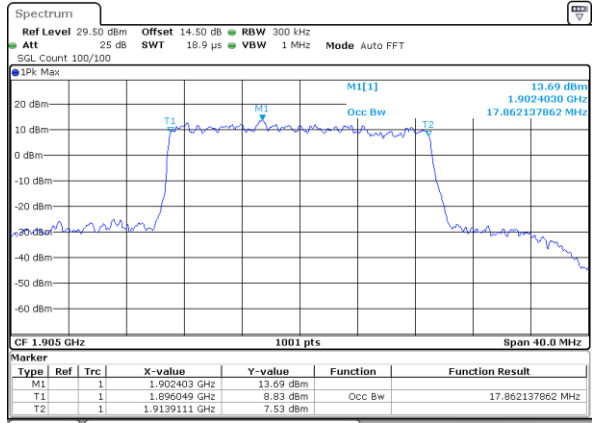

Middle Channel / 20MHz / 16QAM

Date: 13 JUN 2020 17:24:33

Highest Channel / 20MHz / QPSK

Date: 13 JUN 2020 17:40:03

Highest Channel / 20MHz / 16QAM

Date: 13 JUN 2020 17:58:17

LTE Band 25

Lowest Channel / 1.4MHz / 64QAM

Date: 12 JUN 2020 03:30:44

Lowest Channel / 3MHz / 64QAM

Date: 12 JUN 2020 05:10:42

Middle Channel / 1.4MHz / 64QAM

Date: 12 JUN 2020 04:20:29

Middle Channel / 3MHz / 64QAM

Date: 12 JUN 2020 05:18:49

Highest Channel / 1.4MHz / 64QAM