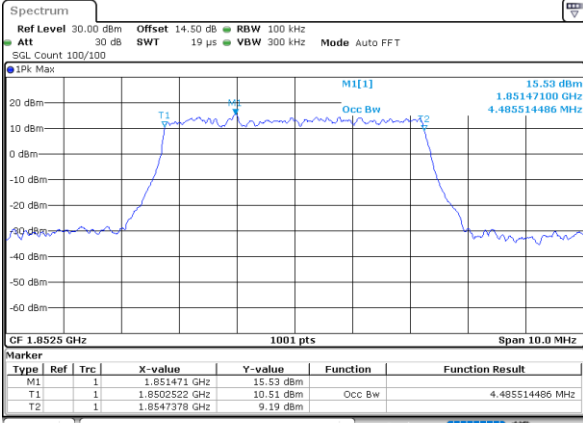

Highest Channel / 3MHz / 16QAM

Date: 12 JUN 2020 05:28:06

LTE Band 25

Lowest Channel / 5MHz / QPSK

Date: 12 JUN 2020 05:40:22

Lowest Channel / 5MHz / 16QAM

Date: 12 JUN 2020 05:41:05

Middle Channel / 5MHz / QPSK

Date: 12 JUN 2020 07:36:46

Middle Channel / 5MHz / 16QAM

Date: 12 JUN 2020 07:37:03

Highest Channel / 5MHz / QPSK

Date: 12 JUN 2020 07:39:27

Highest Channel / 5MHz / 16QAM

Date: 12 JUN 2020 07:39:42

LTE Band 25