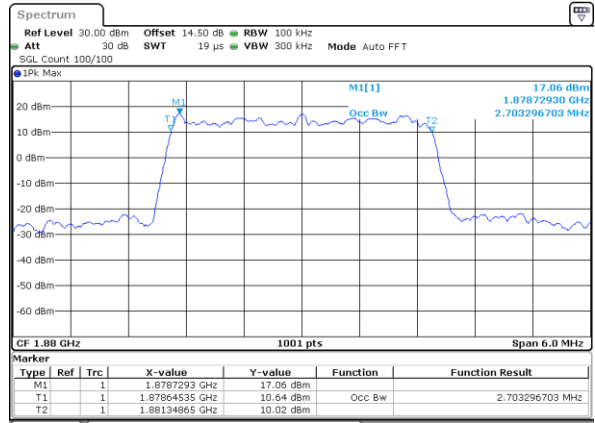

Date: 12 JUN 2020 04:28:57

Highest Channel / 1.4MHz / QPSK

Date: 12 JUN 2020 04:25:35

Highest Channel / 1.4MHz / 16QAM

Date: 12 JUN 2020 04:28:20

LTE Band 25

Lowest Channel / 3MHz / QPSK

Date: 12 JUN 2020 05:07:22

Lowest Channel / 3MHz / 16QAM

Date: 12 JUN 2020 05:10:38

Middle Channel / 3MHz / QPSK

Date: 12 JUN 2020 05:18:05

Middle Channel / 3MHz / 16QAM

Date: 12 JUN 2020 05:18:24

Highest Channel / 3MHz / QPSK

Date: 12 JUN 2020 05:22:09

Highest Channel / 3MHz / 16QAM

Date: 12 JUN 2020 05:28:06

LTE Band 25

Lowest Channel / 5MHz / QPSK

Date: 12 JUN 2020 05:40:22

Lowest Channel / 5MHz / 16QAM

Date: 12 JUN 2020 05:41:05

Middle Channel / 5MHz / QPSK