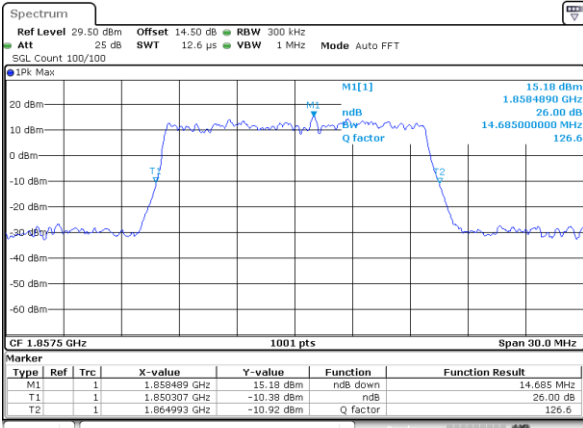

LTE Band 25

Lowest Channel / 15MHz / 64QAM

Date: 13 JUN 2020 16:15:51