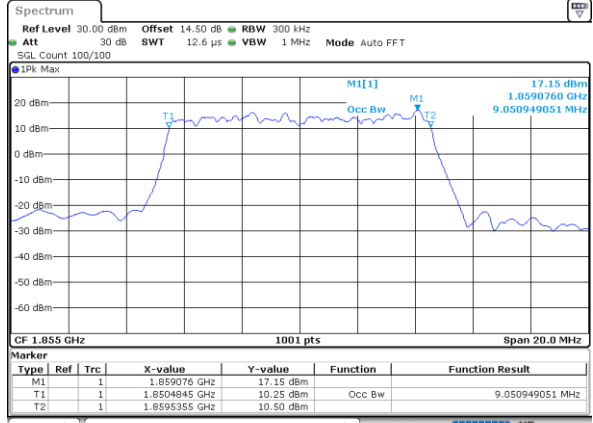

Lowest Channel / 10MHz / 16QAM

Date: 12 JUN 2020 08:12:40