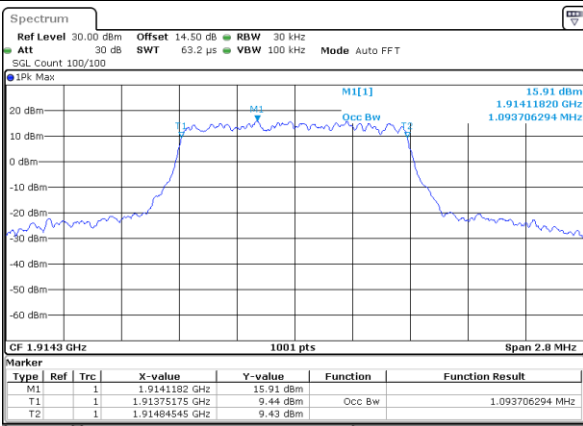

LTE Band 25

Lowest Channel / 1.4MHz / QPSK

Date: 12 JUN 2020 03:26:07

Lowest Channel / 1.4MHz / 16QAM

Date: 12 JUN 2020 03:28:48

Middle Channel / 1.4MHz / QPSK

Date: 12 JUN 2020 04:22:11

Middle Channel / 1.4MHz / 16QAM

Date: 12 JUN 2020 04:28:57

Highest Channel / 1.4MHz / QPSK

Date: 12 JUN 2020 04:25:35

Highest Channel / 1.4MHz / 16QAM

Date: 12 JUN 2020 04:28:20

LTE Band 25

Lowest Channel / 3MHz / QPSK

Date: 12 JUN 2020 05:07:22