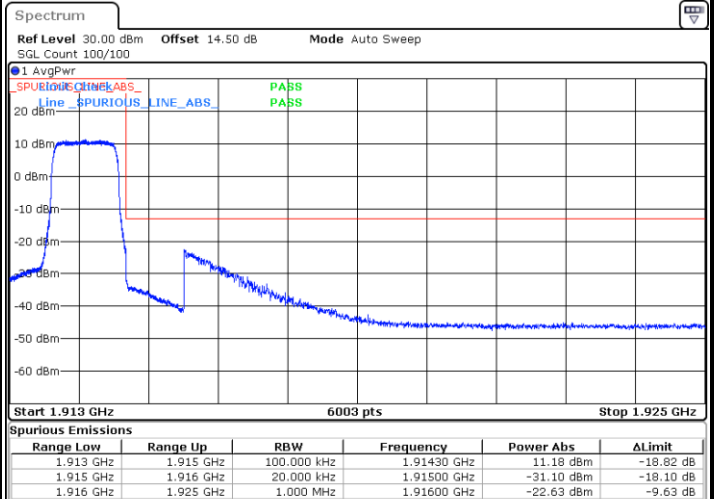

Date: 12.JUN.2020 03:56:14

Highest Band Edge / 1 RB

Date: 12.JUN.2020 05:02:19

Lowest Band Edge / Full RB

Date: 12.JUN.2020 03:30:21

Highest Band Edge / Full RB

Date: 12.JUN.2020 04:29:46

LTE Band 25 / 1.4MHz / 64QAM

Lowest Band Edge / 1 RB

Date: 12.JUN.2020 03:53:54

Highest Band Edge / 1 RB

Date: 12.JUN.2020 05:03:43

Lowest Band Edge / Full RB

Date: 12.JUN.2020 03:50:05

Highest Band Edge / Full RB

Date: 12.JUN.2020 04:31:36

LTE Band 25 / 3MHz / QPSK

Lowest Band Edge / 1RB

Date: 12.JUN.2020 05:09:25

Highest Band Edge / 1 RB

Date: 12.JUN.2020 05:37:06

Lowest Band Edge / Full RB

Date: 12.JUN.2020 05:08:16

Highest Band Edge / Full RB

Date: 12.JUN.2020 05:23:59

LTE Band 25 / 3MHz / 16QAM

Lowest Band Edge / 1 RB

Highest Band Edge / 1 RB

Lowest Band Edge / Full RB

Highest Band Edge / Full RB