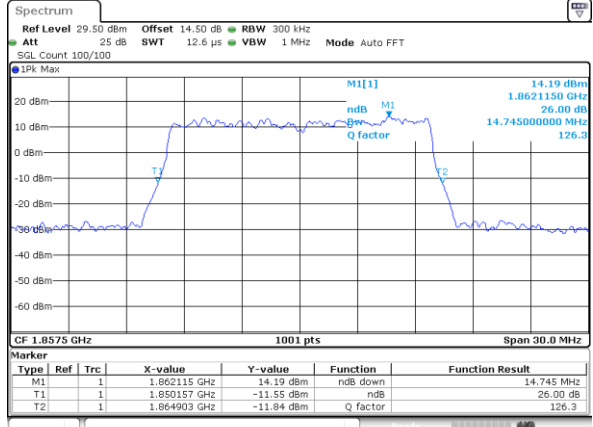

Highest Channel / 10MHz / QPSK

Date: 13 JUN 2020 15:31:41

Highest Channel / 10MHz / 16QAM

Date: 13 JUN 2020 15:30:20

LTE Band 25

Lowest Channel / 15MHz / QPSK

Date: 13 JUN 2020 16:12:35

Lowest Channel / 15MHz / 16QAM