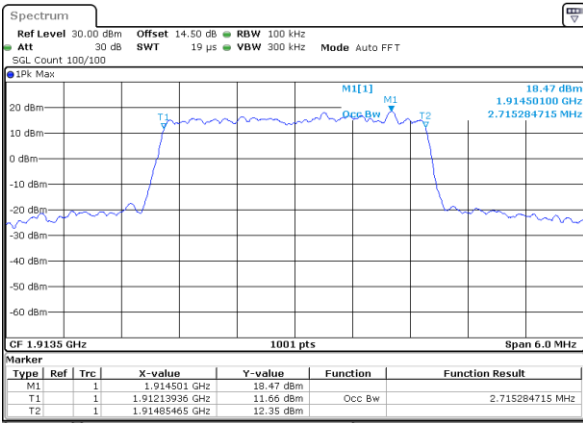

Date: 12 JUN 2020 04:28:57

Highest Channel / 1.4MHz / QPSK

Date: 12 JUN 2020 04:25:35

Highest Channel / 1.4MHz / 16QAM

Date: 12 JUN 2020 04:28:20

LTE Band 25

Lowest Channel / 3MHz / QPSK

Date: 12 JUN 2020 05:07:22

Lowest Channel / 3MHz / 16QAM

Date: 12 JUN 2020 05:10:38

Middle Channel / 3MHz / QPSK

Date: 12 JUN 2020 05:18:05

Middle Channel / 3MHz / 16QAM

Date: 12 JUN 2020 05:18:24

Highest Channel / 3MHz / QPSK

Date: 12 JUN 2020 05:22:09

Highest Channel / 3MHz / 16QAM

Date: 12 JUN 2020 05:28:06

LTE Band 25

Lowest Channel / 5MHz / QPSK

Date: 12 JUN 2020 05:40:22

Lowest Channel / 5MHz / 16QAM

Date: 12 JUN 2020 05:41:05

Middle Channel / 5MHz / QPSK