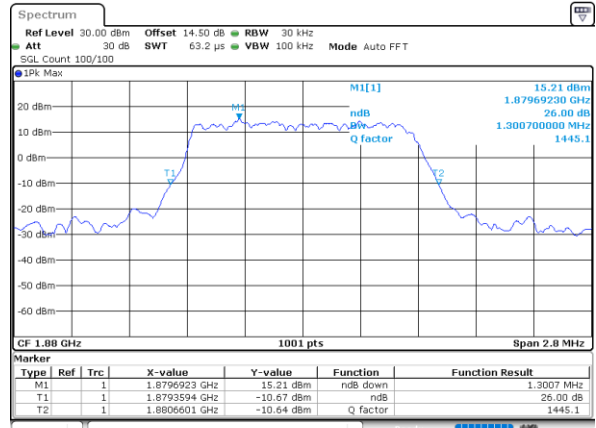

Date: 13 JUN 2020 17:26:33

Highest Channel / 1RB

Date: 13 JUN 2020 17:35:51

Highest Channel / Full RB

Date: 13 JUN 2020 17:36:10

26dB Bandwidth

Mode	LTE Band 25 : 26dB BW(MHz)											
BW	1.4MHz		3MHz		5MHz		10MHz		15MHz		20MHz	
Mod.	QPSK	16QAM	QPSK	16QAM	QPSK	16QAM	QPSK	16QAM	QPSK	16QAM	QPSK	16QAM
Lowest CH	1.26	1.28	2.96	2.96	5.11	5.15	9.93	10.15	14.48	14.75	19.10	19.14
Middle CH	1.29	1.30	2.95	2.97	5.11	5.00	9.83	10.03	14.78	14.27	19.14	19.22
Highest CH	1.27	1.26	2.96	2.97	5.06	5.02	10.05	10.15	14.48	14.42	19.06	19.10
Mode	LTE Band 25 : 26dB BW(MHz)											
BW	1.4MHz		3MHz		5MHz		10MHz		15MHz		20MHz	
Mod.	64QAM		64QAM		64QAM		64QAM		64QAM		64QAM	
Lowest CH	1.27	-	2.96	-	4.90	-	9.77	-	14.69	-	19.02	-
Middle CH	1.29	-	2.96	-	5.08	-	9.85	-	14.66	-	19.54	-
Highest CH	1.30	-	2.96	-	5.03	-	9.63	-	14.33	-	18.90	-

LTE Band 25

Lowest Channel / 1.4MHz / QPSK

Date: 12 JUN 2020 03:26:16

Lowest Channel / 1.4MHz / 16QAM

Date: 12 JUN 2020 03:28:57

Middle Channel / 1.4MHz / QPSK

Date: 12 JUN 2020 04:22:20

Middle Channel / 1.4MHz / 16QAM

Date: 12 JUN 2020 04:21:05

Highest Channel / 1.4MHz / QPSK

Date: 12 JUN 2020 04:26:14

Highest Channel / 1.4MHz / 16QAM

Date: 12 JUN 2020 04:28:28

LTE Band 25

Lowest Channel / 3MHz / QPSK

Date: 12 JUN 2020 05:07:29