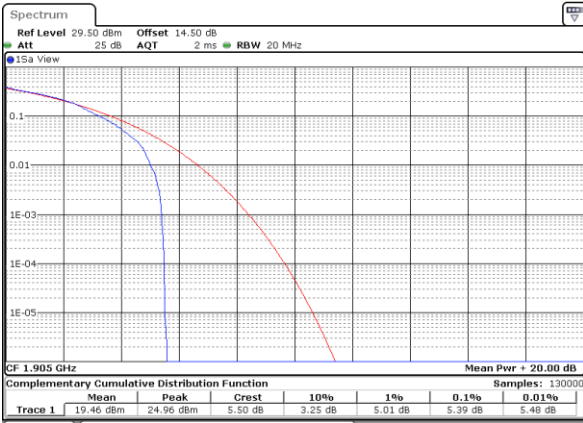

LTE Band 25 / 20MHz / 64QAM

Lowest Channel / 1RB

Date: 13 JUN 2020 17:18:15

Lowest Channel / Full RB

Date: 13 JUN 2020 17:17:32

Middle Channel / 1RB

Date: 13 JUN 2020 17:27:54

Middle Channel / Full RB

Date: 13 JUN 2020 17:26:33

Highest Channel / 1RB

Date: 13 JUN 2020 17:35:51

Highest Channel / Full RB

Date: 13 JUN 2020 17:36:10

26dB Bandwidth

Mode	LTE Band 25 : 26dB BW(MHz)											
BW	1.4MHz		3MHz		5MHz		10MHz		15MHz		20MHz	
Mod.	QPSK	16QAM	QPSK	16QAM	QPSK	16QAM	QPSK	16QAM	QPSK	16QAM	QPSK	16QAM
Lowest CH	1.26	1.28	2.96	2.96	5.11	5.15	9.93	10.15	14.48	14.75	19.10	19.14
Middle CH	1.29	1.30	2.95	2.97	5.11	5.00	9.83	10.03	14.78	14.27	19.14	19.22
Highest CH	1.27	1.26	2.96	2.97	5.06	5.02	10.05	10.15	14.48	14.42	19.06	19.10
Mode	LTE Band 25 : 26dB BW(MHz)											
BW	1.4MHz		3MHz		5MHz		10MHz		15MHz		20MHz	
Mod.	64QAM		64QAM		64QAM		64QAM		64QAM		64QAM	
Lowest CH	1.27	-	2.96	-	4.90	-	9.77	-	14.69	-	19.02	-
Middle CH	1.29	-	2.96	-	5.08	-	9.85	-	14.66	-	19.54	-
Highest CH	1.30	-	2.96	-	5.03	-	9.63	-	14.33	-	18.90	-