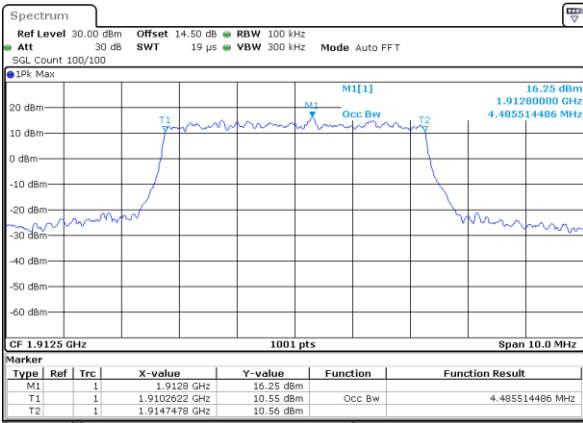

Highest Channel / 3MHz / 16QAM

Date: 12 JUN 2020 05:28:06

LTE Band 25

Lowest Channel / 5MHz / QPSK

Date: 12 JUN 2020 05:40:22

Lowest Channel / 5MHz / 16QAM

Date: 12 JUN 2020 05:41:05

Middle Channel / 5MHz / QPSK

Date: 12 JUN 2020 07:36:46

Middle Channel / 5MHz / 16QAM

Date: 12 JUN 2020 07:37:03

Highest Channel / 5MHz / QPSK

Date: 12 JUN 2020 07:39:27

Highest Channel / 5MHz / 16QAM

Date: 12 JUN 2020 07:39:42

LTE Band 25