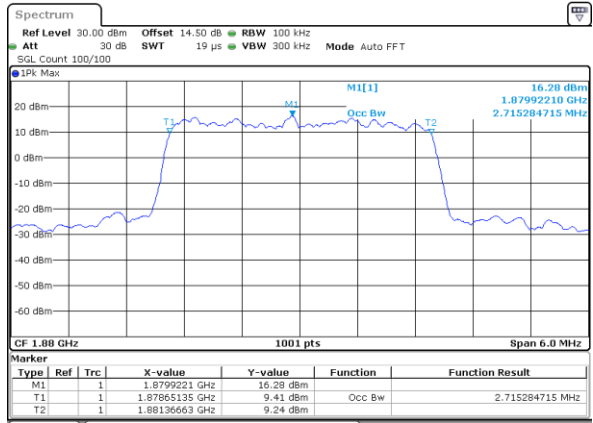

Middle Channel / 20MHz / 16QAM

Date: 13 JUN 2020 17:24:33

Highest Channel / 20MHz / QPSK

Date: 13 JUN 2020 17:40:03

Highest Channel / 20MHz / 16QAM

Date: 13 JUN 2020 17:58:17

LTE Band 25

Lowest Channel / 1.4MHz / 64QAM

Date: 12 JUN 2020 03:30:44

Lowest Channel / 3MHz / 64QAM

Date: 12 JUN 2020 05:10:42

Middle Channel / 1.4MHz / 64QAM

Date: 12 JUN 2020 04:20:29

Middle Channel / 3MHz / 64QAM

Date: 12 JUN 2020 05:18:49

Highest Channel / 1.4MHz / 64QAM

Date: 12 JUN 2020 04:30:21

Highest Channel / 3MHz / 64QAM

Date: 12 JUN 2020 05:20:39

LTE Band 25

Lowest Channel / 5MHz / 64QAM

Date: 12 JUN 2020 05:41:46

Lowest Channel / 10MHz / 64QAM

Date: 12 JUN 2020 08:15:02