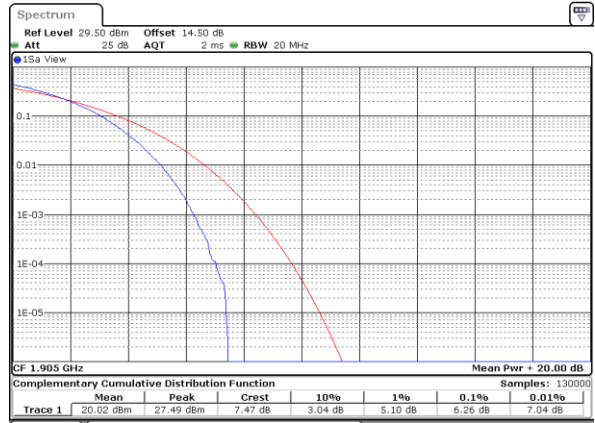

LTE Band 25 / 20MHz / 64QAM

Lowest Channel / 1RB

Date: 13 JUN 2020 17:18:15

Lowest Channel / Full RB

Date: 13 JUN 2020 17:17:32

Middle Channel / 1RB

Date: 13 JUN 2020 17:27:54

Middle Channel / Full RB

Date: 13 JUN 2020 17:26:33

Highest Channel / 1RB

Date: 13 JUN 2020 17:35:51

Highest Channel / Full RB

Date: 13 JUN 2020 17:36:10

26dB Bandwidth

Mode	LTE Band 25 : 26dB BW(MHz)											
BW	1.4MHz		3MHz		5MHz		10MHz		15MHz		20MHz	
Mod.	QPSK	16QAM	QPSK	16QAM	QPSK	16QAM	QPSK	16QAM	QPSK	16QAM	QPSK	16QAM
Lowest CH	1.26	1.28	2.96	2.96	5.11	5.15	9.93	10.15	14.48	14.75	19.10	19.14
Middle CH	1.29	1.30	2.95	2.97	5.11	5.00	9.83	10.03	14.78	14.27	19.14	19.22
Highest CH	1.27	1.26	2.96	2.97	5.06	5.02	10.05	10.15	14.48	14.42	19.06	19.10
Mode	LTE Band 25 : 26dB BW(MHz)											
BW	1.4MHz		3MHz		5MHz		10MHz		15MHz		20MHz	
Mod.	64QAM		64QAM		64QAM		64QAM		64QAM		64QAM	
Lowest CH	1.27	-	2.96	-	4.90	-	9.77	-	14.69	-	19.02	-
Middle CH	1.29	-	2.96	-	5.08	-	9.85	-	14.66	-	19.54	-
Highest CH	1.30	-	2.96	-	5.03	-	9.63	-	14.33	-	18.90	-