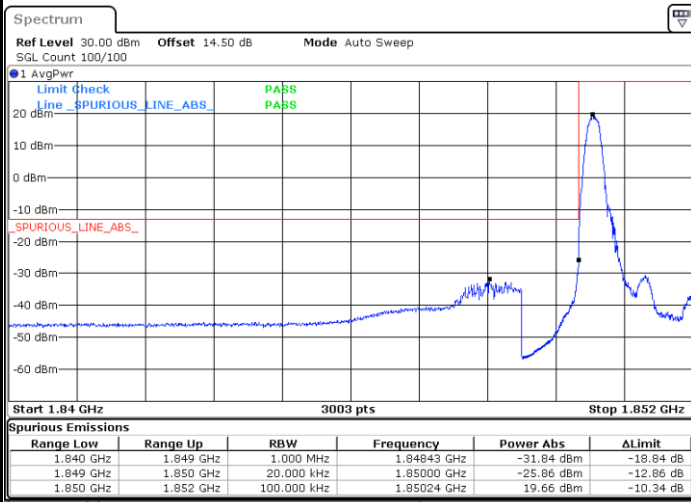

Date: 13 JUN 2020 17:26:03

Highest Channel / 15MHz / 64QAM

Date: 13 JUN 2020 16:27:56

Highest Channel / 20MHz / 64QAM

Date: 13 JUN 2020 17:36:21

Conducted Band Edge

LTE Band 25 / 1.4MHz / 16QAM

Lowest Band Edge / 1 RB

Date: 12.JUN.2020 03:56:14

Highest Band Edge / 1 RB

Date: 12.JUN.2020 05:02:19

Lowest Band Edge / Full RB

Date: 12.JUN.2020 03:30:21

Highest Band Edge / Full RB

Date: 12.JUN.2020 04:29:46

LTE Band 25 / 1.4MHz / 64QAM

Lowest Band Edge / 1 RB

Date: 12.JUN.2020 03:53:54

Highest Band Edge / 1 RB

Date: 12.JUN.2020 05:03:43

Lowest Band Edge / Full RB

Date: 12.JUN.2020 03:50:05

Highest Band Edge / Full RB

Date: 12.JUN.2020 04:31:36