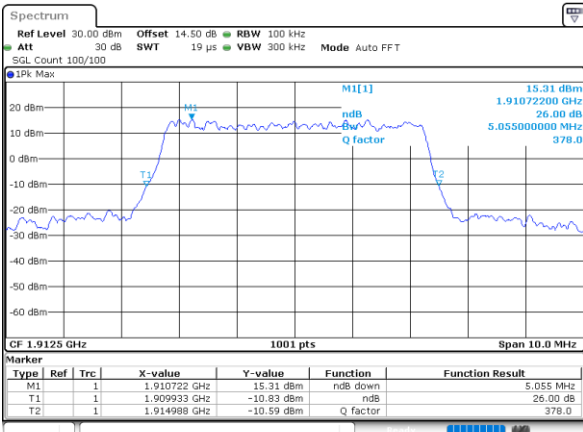

Highest Channel / 5MHz / QPSK

Date: 12 JUN 2020 07:39:36