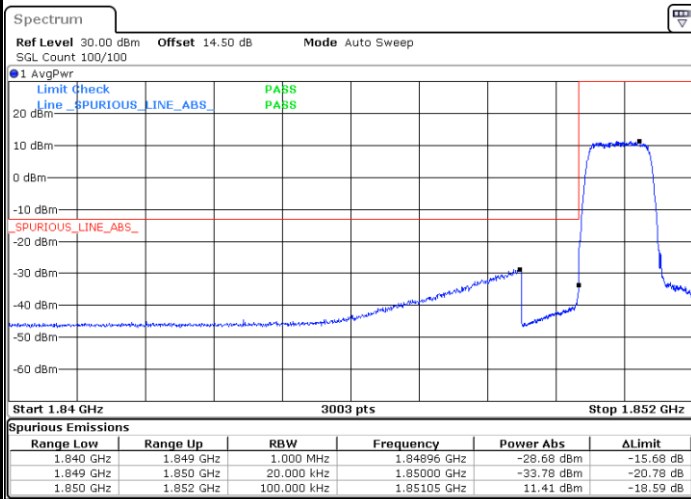

Date: 12.JUN.2020 03:56:14

Highest Band Edge / 1 RB

Date: 12.JUN.2020 05:02:19

Lowest Band Edge / Full RB

Date: 12.JUN.2020 03:30:21

Highest Band Edge / Full RB

Date: 12.JUN.2020 04:29:46

LTE Band 25 / 1.4MHz / 64QAM

Lowest Band Edge / 1 RB

Date: 12.JUN.2020 03:53:54

Highest Band Edge / 1 RB

Date: 12.JUN.2020 05:03:43

Lowest Band Edge / Full RB

Date: 12.JUN.2020 03:50:05

Highest Band Edge / Full RB

Date: 12.JUN.2020 04:31:36

LTE Band 25 / 3MHz / QPSK

Lowest Band Edge / 1RB

Date: 12.JUN.2020 05:09:25

Highest Band Edge / 1 RB

Date: 12.JUN.2020 05:37:06

Lowest Band Edge / Full RB

Date: 12.JUN.2020 05:08:16

Highest Band Edge / Full RB

Date: 12.JUN.2020 05:23:59

LTE Band 25 / 3MHz / 16QAM

Lowest Band Edge / 1 RB

Highest Band Edge / 1 RB

Lowest Band Edge / Full RB

Highest Band Edge / Full RB