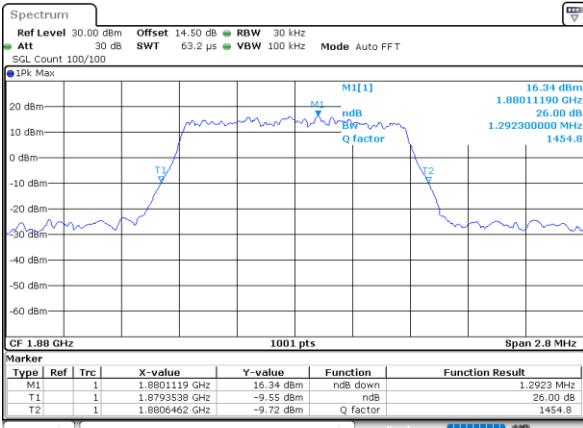

Date: 13 JUN 2020 17:26:33

Highest Channel / 1RB

Date: 13 JUN 2020 17:35:51

Highest Channel / Full RB

Date: 13 JUN 2020 17:36:10

26dB Bandwidth

Mode	LTE Band 25 : 26dB BW(MHz)											
BW	1.4MHz		3MHz		5MHz		10MHz		15MHz		20MHz	
Mod.	QPSK	16QAM	QPSK	16QAM	QPSK	16QAM	QPSK	16QAM	QPSK	16QAM	QPSK	16QAM
Lowest CH	1.26	1.28	2.96	2.96	5.11	5.15	9.93	10.15	14.48	14.75	19.10	19.14
Middle CH	1.29	1.30	2.95	2.97	5.11	5.00	9.83	10.03	14.78	14.27	19.14	19.22
Highest CH	1.27	1.26	2.96	2.97	5.06	5.02	10.05	10.15	14.48	14.42	19.06	19.10
Mode	LTE Band 25 : 26dB BW(MHz)											
BW	1.4MHz		3MHz		5MHz		10MHz		15MHz		20MHz	
Mod.	64QAM		64QAM		64QAM		64QAM		64QAM		64QAM	
Lowest CH	1.27	-	2.96	-	4.90	-	9.77	-	14.69	-	19.02	-
Middle CH	1.29	-	2.96	-	5.08	-	9.85	-	14.66	-	19.54	-
Highest CH	1.30	-	2.96	-	5.03	-	9.63	-	14.33	-	18.90	-

LTE Band 25

Lowest Channel / 1.4MHz / QPSK

Date: 12 JUN 2020 03:26:16

Lowest Channel / 1.4MHz / 16QAM

Date: 12 JUN 2020 03:28:57

Middle Channel / 1.4MHz / QPSK

Date: 12 JUN 2020 04:22:20

Middle Channel / 1.4MHz / 16QAM

Date: 12 JUN 2020 04:21:05

Highest Channel / 1.4MHz / QPSK

Date: 12 JUN 2020 04:26:14

Highest Channel / 1.4MHz / 16QAM

Date: 12 JUN 2020 04:28:28

LTE Band 25

Lowest Channel / 3MHz / QPSK

Date: 12 JUN 2020 05:07:29