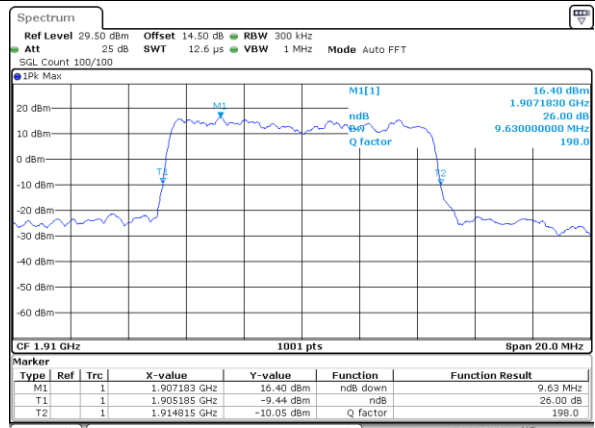

Middle Channel / 5MHz / 64QAM

Date: 12 JUN 2020 07:37:25

Middle Channel / 10MHz / 64QAM

Date: 13 JUN 2020 15:21:48

Highest Channel / 5MHz / 64QAM

Date: 12 JUN 2020 07:37:51

Highest Channel / 10MHz / 64QAM

Date: 13 JUN 2020 15:29:04