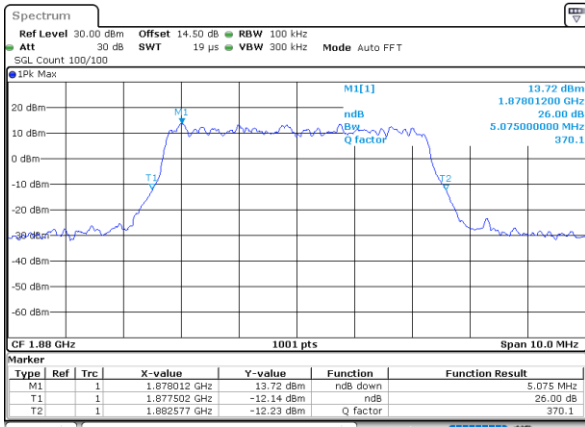

Middle Channel / 5MHz / 64QAM

Date: 12 JUN 2020 07:37:25