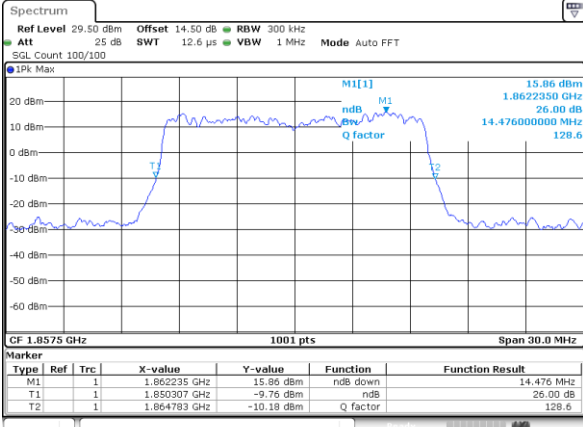

Highest Channel / 10MHz / QPSK

Date: 13 JUN 2020 15:31:41

Highest Channel / 10MHz / 16QAM

Date: 13 JUN 2020 15:30:20

LTE Band 25

Lowest Channel / 15MHz / QPSK

Date: 13 JUN 2020 16:12:35

Lowest Channel / 15MHz / 16QAM