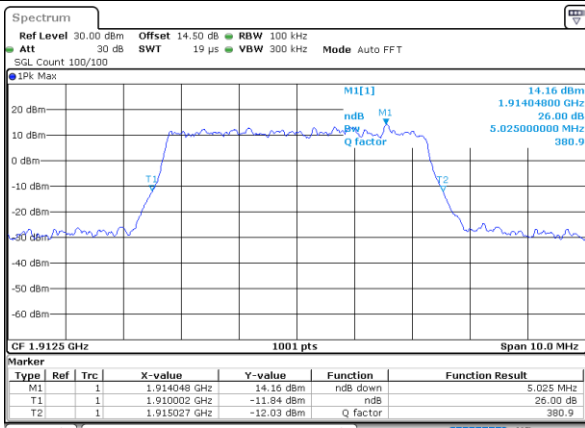

Middle Channel / 5MHz / 64QAM

Date: 12 JUN 2020 07:37:25

Middle Channel / 10MHz / 64QAM

Date: 13 JUN 2020 15:21:48

Highest Channel / 5MHz / 64QAM

Date: 12 JUN 2020 07:37:51

Highest Channel / 10MHz / 64QAM

Date: 13 JUN 2020 15:29:04