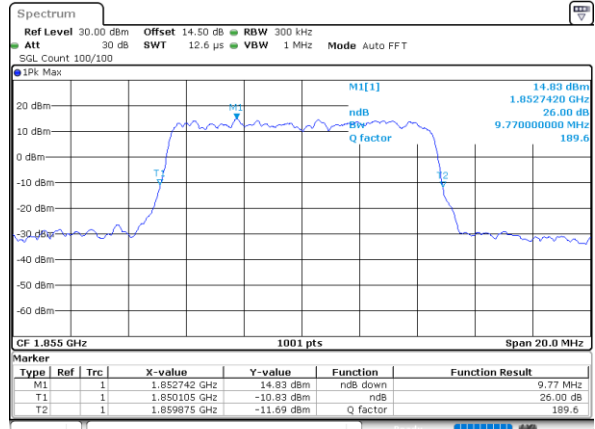

Date: 12 JUN 2020 04:30:29

Highest Channel / 3MHz / 64QAM

Date: 12 JUN 2020 05:12:08

LTE Band 25

Lowest Channel / 5MHz / 64QAM

Date: 12 JUN 2020 05:41:53

Lowest Channel / 10MHz / 64QAM

Date: 12 JUN 2020 08:15:10