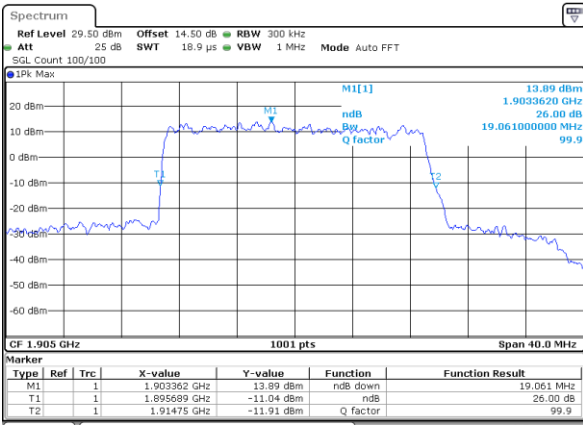

Date: 13 JUN 2020 16:27:40

LTE Band 25

Lowest Channel / 20MHz / QPSK

Date: 13 JUN 2020 17:11:26

Lowest Channel / 20MHz / 16QAM

Date: 13 JUN 2020 17:11:56

Middle Channel / 20MHz / QPSK

Date: 13 JUN 2020 17:12:03

Middle Channel / 20MHz / 16QAM

Date: 13 JUN 2020 17:12:44

Highest Channel / 20MHz / QPSK

Date: 13 JUN 2020 17:40:16

Highest Channel / 20MHz / 16QAM

Date: 13 JUN 2020 17:58:32

LTE Band 25

Lowest Channel / 1.4MHz / 64QAM