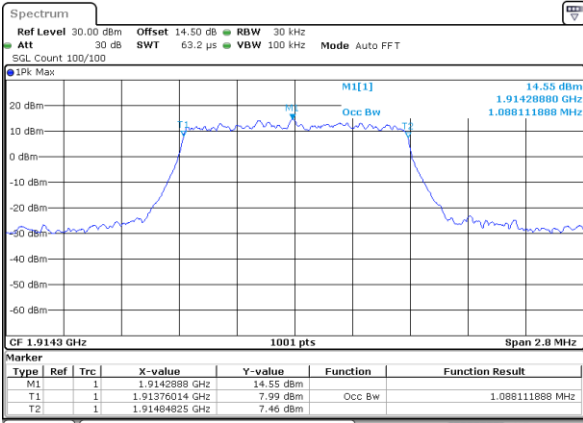

Middle Channel / 20MHz / 16QAM

Date: 13 JUN 2020 17:24:33

Highest Channel / 20MHz / QPSK

Date: 13 JUN 2020 17:40:03

Highest Channel / 20MHz / 16QAM

Date: 13 JUN 2020 17:58:17

LTE Band 25

Lowest Channel / 1.4MHz / 64QAM

Date: 12 JUN 2020 03:30:44

Lowest Channel / 3MHz / 64QAM

Date: 12 JUN 2020 05:10:42

Middle Channel / 1.4MHz / 64QAM

Date: 12 JUN 2020 04:20:29

Middle Channel / 3MHz / 64QAM

Date: 12 JUN 2020 05:18:49

Highest Channel / 1.4MHz / 64QAM

Date: 12 JUN 2020 04:30:21

Highest Channel / 3MHz / 64QAM

Date: 12 JUN 2020 05:20:39

LTE Band 25

Lowest Channel / 5MHz / 64QAM

Date: 12 JUN 2020 05:41:46

Lowest Channel / 10MHz / 64QAM

Date: 12 JUN 2020 08:15:02