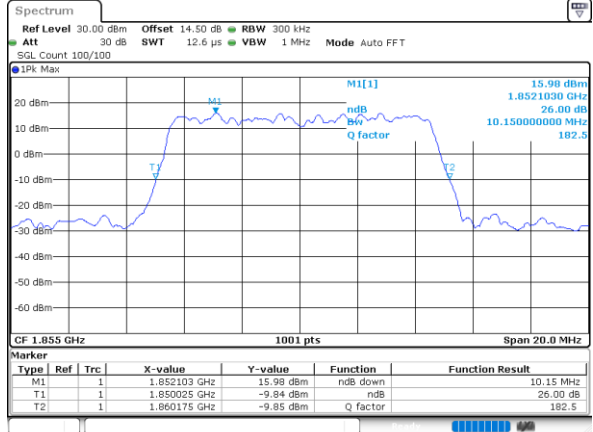

Lowest Channel / 10MHz / 16QAM

Date: 12 JUN 2020 08:12:47