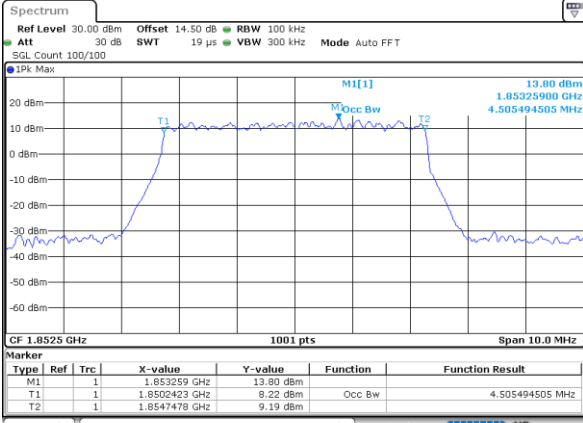

Date: 12 JUN 2020 03:30:44

Lowest Channel / 3MHz / 64QAM

Date: 12 JUN 2020 05:10:42

Middle Channel / 1.4MHz / 64QAM

Date: 12 JUN 2020 04:20:29

Middle Channel / 3MHz / 64QAM

Date: 12 JUN 2020 05:18:49

Highest Channel / 1.4MHz / 64QAM

Date: 12 JUN 2020 04:30:21

Highest Channel / 3MHz / 64QAM

Date: 12 JUN 2020 05:20:39

LTE Band 25

Lowest Channel / 5MHz / 64QAM

Date: 12 JUN 2020 05:41:46

Lowest Channel / 10MHz / 64QAM

Date: 12 JUN 2020 08:15:02

Middle Channel / 5MHz / 64QAM

Date: 12 JUN 2020 07:37:18

Middle Channel / 10MHz / 64QAM

Date: 13 JUN 2020 15:21:01

Highest Channel / 5MHz / 64QAM

Date: 12 JUN 2020 07:37:44

Highest Channel / 10MHz / 64QAM

Date: 13 JUN 2020 15:28:51