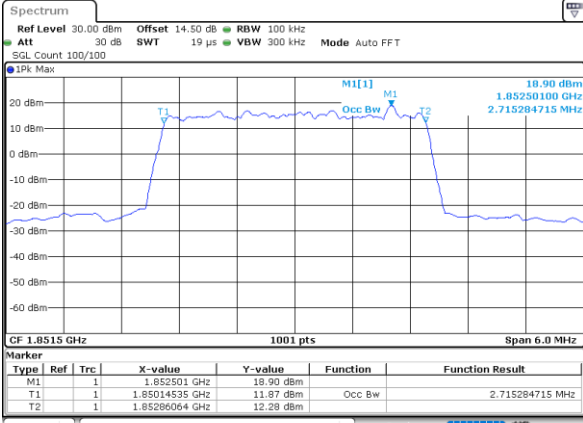

Date: 12 JUN 2020 04:28:57

Highest Channel / 1.4MHz / QPSK

Date: 12 JUN 2020 04:25:35

Highest Channel / 1.4MHz / 16QAM

Date: 12 JUN 2020 04:28:20

LTE Band 25

Lowest Channel / 3MHz / QPSK

Date: 12 JUN 2020 05:07:22