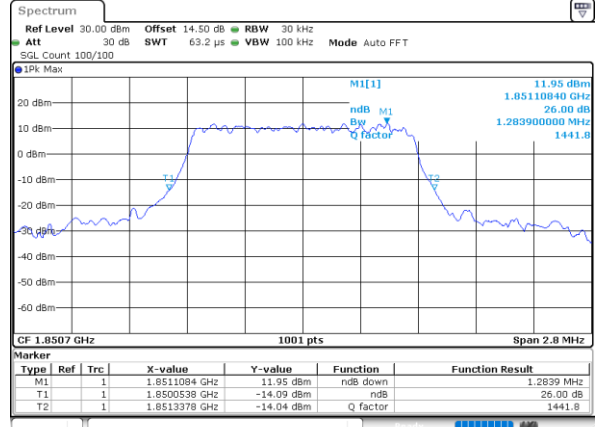

Lowest Channel / 1.4MHz / 16QAM

Date: 12 JUN 2020 03:28:57