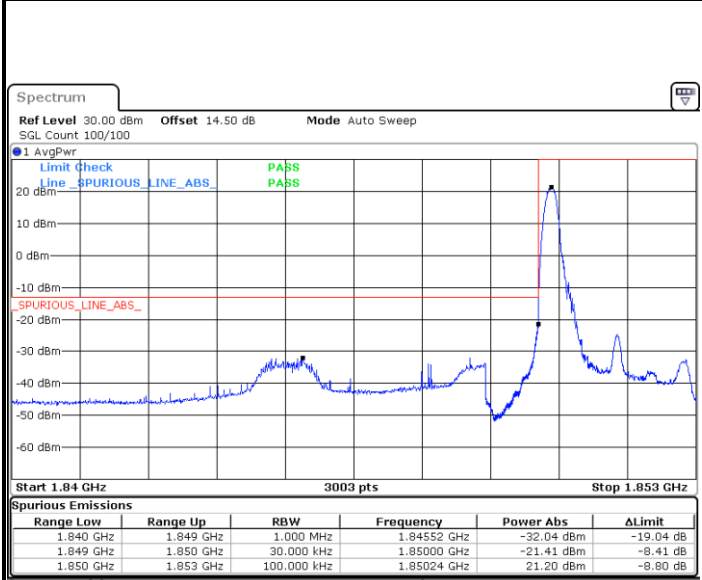

Date: 13 JUN 2020 17:26:03

Highest Channel / 15MHz / 64QAM

Date: 13 JUN 2020 16:27:56

Highest Channel / 20MHz / 64QAM

Date: 13 JUN 2020 17:36:21

Conducted Band Edge

LTE Band 25 / 1.4MHz / 16QAM

Lowest Band Edge / 1 RB

Date: 12.JUN.2020 03:56:14

Highest Band Edge / 1 RB

Date: 12.JUN.2020 05:02:19

Lowest Band Edge / Full RB

Date: 12.JUN.2020 03:30:21

Highest Band Edge / Full RB

Date: 12.JUN.2020 04:29:46

LTE Band 25 / 1.4MHz / 64QAM

Lowest Band Edge / 1 RB

Date: 12.JUN.2020 03:53:54

Highest Band Edge / 1 RB

Date: 12.JUN.2020 05:03:43

Lowest Band Edge / Full RB

Date: 12.JUN.2020 03:50:05

Highest Band Edge / Full RB

Date: 12.JUN.2020 04:31:36

LTE Band 25 / 3MHz / QPSK

Lowest Band Edge / 1RB

Date: 12.JUN.2020 05:09:25

Highest Band Edge / 1 RB

Date: 12.JUN.2020 05:37:06

Lowest Band Edge / Full RB

Date: 12.JUN.2020 05:08:16

Highest Band Edge / Full RB