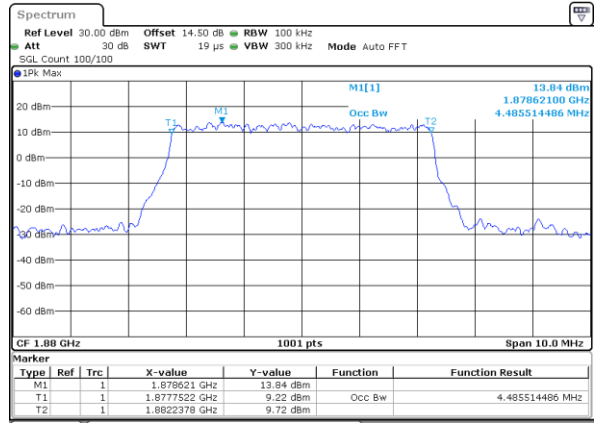

Highest Channel / 3MHz / 16QAM

Date: 12 JUN 2020 05:28:06

LTE Band 25

Lowest Channel / 5MHz / QPSK

Date: 12 JUN 2020 05:40:22

Lowest Channel / 5MHz / 16QAM

Date: 12 JUN 2020 05:41:05

Middle Channel / 5MHz / QPSK

Date: 12 JUN 2020 07:36:46

Middle Channel / 5MHz / 16QAM

Date: 12 JUN 2020 07:37:03

Highest Channel / 5MHz / QPSK

Date: 12 JUN 2020 07:39:27

Highest Channel / 5MHz / 16QAM

Date: 12 JUN 2020 07:39:42

LTE Band 25