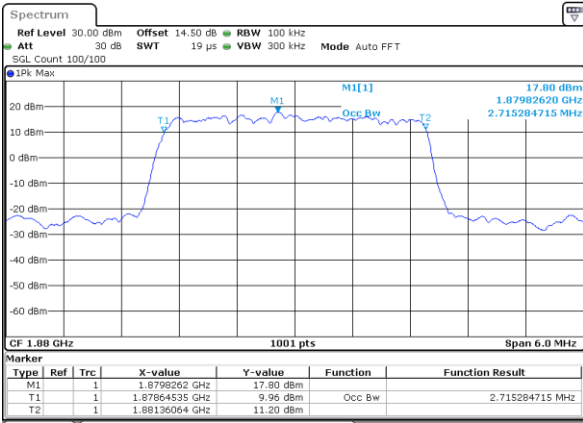

Middle Channel / 3MHz / QPSK

Date: 12 JUN 2020 05:18:05