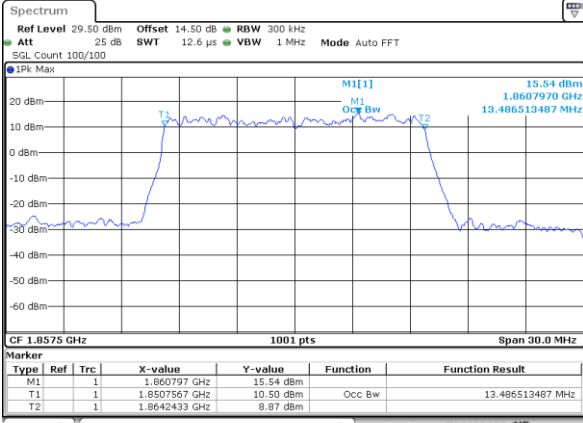

Highest Channel / 10MHz / QPSK

Date: 13 JUN 2020 15:31:30

Highest Channel / 10MHz / 16QAM

Date: 13 JUN 2020 15:30:07

LTE Band 25

Lowest Channel / 15MHz / QPSK

Date: 13 JUN 2020 16:12:19

Lowest Channel / 15MHz / 16QAM