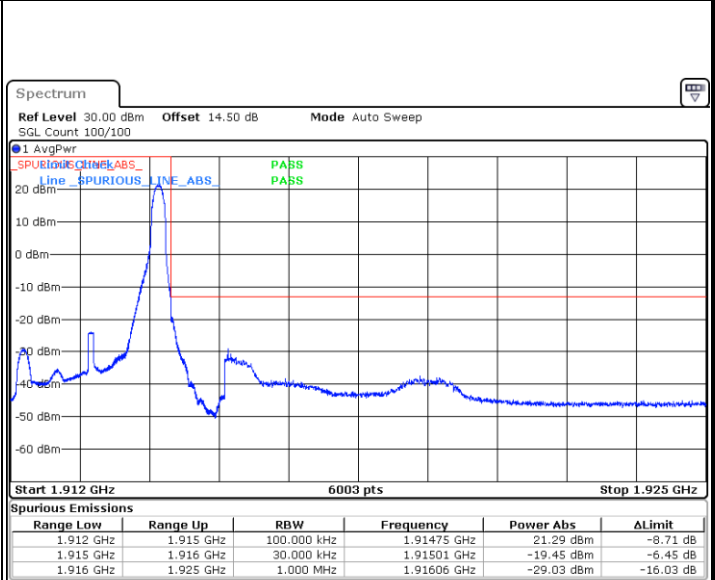

Date: 13 JUN 2020 17:26:03

Highest Channel / 15MHz / 64QAM

Date: 13 JUN 2020 16:27:56

Highest Channel / 20MHz / 64QAM

Date: 13 JUN 2020 17:36:21

Conducted Band Edge

LTE Band 25 / 1.4MHz / 16QAM

Lowest Band Edge / 1 RB

Date: 12.JUN.2020 03:56:14

Highest Band Edge / 1 RB

Date: 12.JUN.2020 05:02:19

Lowest Band Edge / Full RB

Date: 12.JUN.2020 03:30:21

Highest Band Edge / Full RB

Date: 12.JUN.2020 04:29:46

LTE Band 25 / 1.4MHz / 64QAM

Lowest Band Edge / 1 RB

Date: 12.JUN.2020 03:53:54

Highest Band Edge / 1 RB

Date: 12.JUN.2020 05:03:43

Lowest Band Edge / Full RB

Date: 12.JUN.2020 03:50:05

Highest Band Edge / Full RB

Date: 12.JUN.2020 04:31:36

LTE Band 25 / 3MHz / QPSK

Lowest Band Edge / 1RB

Date: 12.JUN.2020 05:09:25

Highest Band Edge / 1 RB

Date: 12.JUN.2020 05:37:06

Lowest Band Edge / Full RB

Date: 12.JUN.2020 05:08:16

Highest Band Edge / Full RB