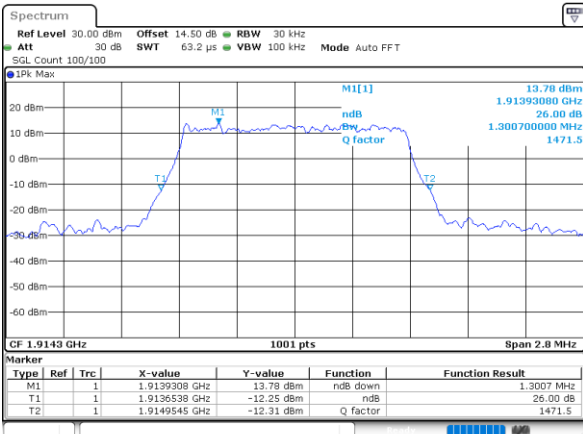

Date: 12 JUN 2020 03:30:54

Lowest Channel / 3MHz / 64QAM

Date: 12 JUN 2020 05:10:48

Middle Channel / 1.4MHz / 64QAM

Date: 12 JUN 2020 04:20:40

Middle Channel / 3MHz / 64QAM

Date: 12 JUN 2020 05:10:58

Highest Channel / 1.4MHz / 64QAM

Date: 12 JUN 2020 04:30:29

Highest Channel / 3MHz / 64QAM

Date: 12 JUN 2020 05:12:08

LTE Band 25

Lowest Channel / 5MHz / 64QAM

Date: 12 JUN 2020 05:41:53

Lowest Channel / 10MHz / 64QAM

Date: 12 JUN 2020 08:15:10