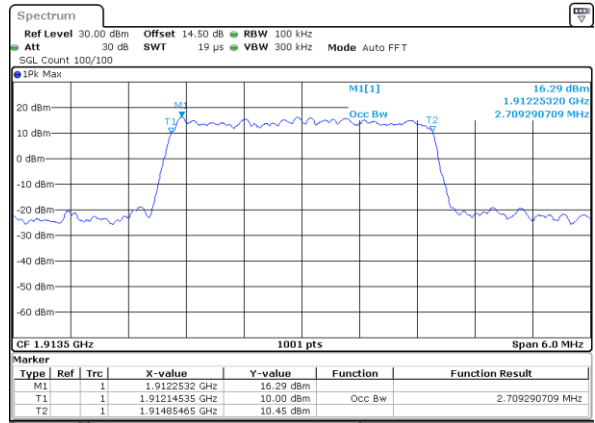

Date: 12 JUN 2020 04:28:57

Highest Channel / 1.4MHz / QPSK

Date: 12 JUN 2020 04:25:35

Highest Channel / 1.4MHz / 16QAM

Date: 12 JUN 2020 04:28:20

LTE Band 25

Lowest Channel / 3MHz / QPSK

Date: 12 JUN 2020 05:07:22

Lowest Channel / 3MHz / 16QAM

Date: 12 JUN 2020 05:10:38

Middle Channel / 3MHz / QPSK

Date: 12 JUN 2020 05:18:05

Middle Channel / 3MHz / 16QAM

Date: 12 JUN 2020 05:18:24

Highest Channel / 3MHz / QPSK

Date: 12 JUN 2020 05:22:09

Highest Channel / 3MHz / 16QAM

Date: 12 JUN 2020 05:28:06

LTE Band 25

Lowest Channel / 5MHz / QPSK

Date: 12 JUN 2020 05:40:22

Lowest Channel / 5MHz / 16QAM

Date: 12 JUN 2020 05:41:05

Middle Channel / 5MHz / QPSK