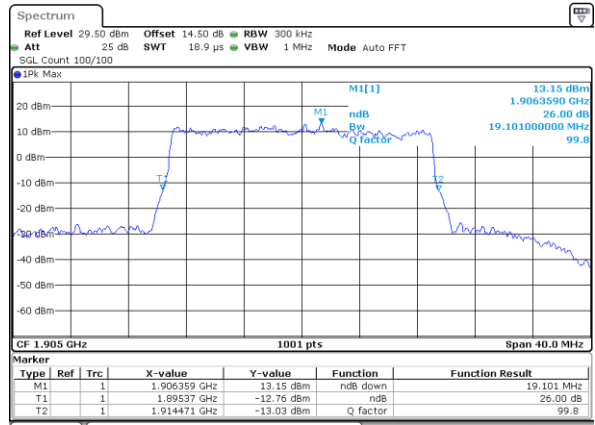

Middle Channel / 20MHz / 16QAM

Date: 13 JUN 2020 17:12:44

Highest Channel / 20MHz / QPSK

Date: 13 JUN 2020 17:40:16

Highest Channel / 20MHz / 16QAM

Date: 13 JUN 2020 17:58:32

LTE Band 25

Lowest Channel / 1.4MHz / 64QAM