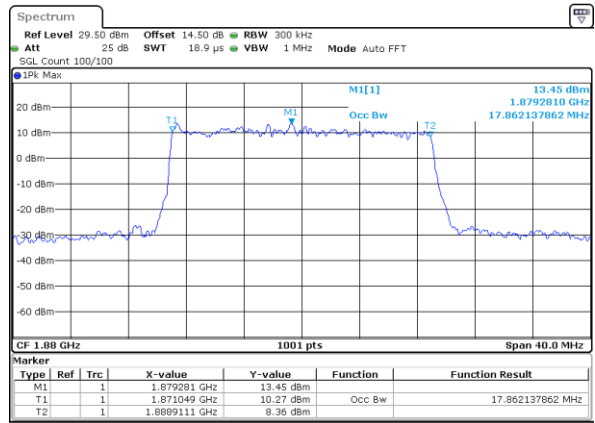

Middle Channel / 5MHz / 64QAM

Date: 12 JUN 2020 07:37:18

Middle Channel / 10MHz / 64QAM

Date: 13 JUN 2020 15:21:01

Highest Channel / 5MHz / 64QAM

Date: 12 JUN 2020 07:37:44

Highest Channel / 10MHz / 64QAM

Date: 13 JUN 2020 15:28:51

LTE Band 25

Lowest Channel / 15MHz / 64QAM

Date: 13 JUN 2020 16:14:31

Lowest Channel / 20MHz / 64QAM

Date: 13 JUN 2020 17:11:00

Middle Channel / 15MHz / 64QAM

Date: 13 JUN 2020 16:25:28

Middle Channel / 20MHz / 64QAM

Date: 13 JUN 2020 17:26:03

Highest Channel / 15MHz / 64QAM

Date: 13 JUN 2020 16:27:56

Highest Channel / 20MHz / 64QAM

Date: 13 JUN 2020 17:36:21

Conducted Band Edge

LTE Band 25 / 1.4MHz / 16QAM

Lowest Band Edge / 1 RB

Date: 12.JUN.2020 03:56:14

Highest Band Edge / 1 RB

Date: 12.JUN.2020 05:02:19

Lowest Band Edge / Full RB

Date: 12.JUN.2020 03:30:21

Highest Band Edge / Full RB

Date: 12.JUN.2020 04:29:46

LTE Band 25 / 1.4MHz / 64QAM