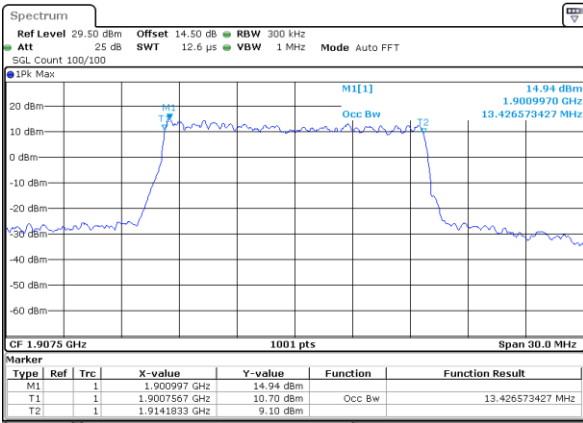

Middle Channel / 5MHz / 64QAM

Date: 12 JUN 2020 07:37:18

Middle Channel / 10MHz / 64QAM

Date: 13 JUN 2020 15:21:01

Highest Channel / 5MHz / 64QAM

Date: 12 JUN 2020 07:37:44

Highest Channel / 10MHz / 64QAM

Date: 13 JUN 2020 15:28:51

LTE Band 25

Lowest Channel / 15MHz / 64QAM

Date: 13 JUN 2020 16:14:31

Lowest Channel / 20MHz / 64QAM

Date: 13 JUN 2020 17:11:00

Middle Channel / 15MHz / 64QAM

Date: 13 JUN 2020 16:25:28

Middle Channel / 20MHz / 64QAM

Date: 13 JUN 2020 17:26:03

Highest Channel / 15MHz / 64QAM

Date: 13 JUN 2020 16:27:56

Highest Channel / 20MHz / 64QAM

Date: 13 JUN 2020 17:36:21

Conducted Band Edge

LTE Band 25 / 1.4MHz / 16QAM

Lowest Band Edge / 1 RB

Date: 12.JUN.2020 03:56:14

Highest Band Edge / 1 RB

Date: 12.JUN.2020 05:02:19

Lowest Band Edge / Full RB

Date: 12.JUN.2020 03:30:21

Highest Band Edge / Full RB

Date: 12.JUN.2020 04:29:46

LTE Band 25 / 1.4MHz / 64QAM