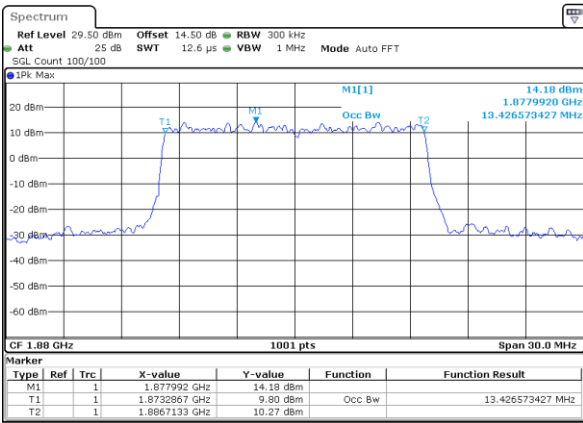

Middle Channel / 5MHz / 64QAM

Date: 12 JUN 2020 07:37:18

Middle Channel / 10MHz / 64QAM

Date: 13 JUN 2020 15:21:01

Highest Channel / 5MHz / 64QAM

Date: 12 JUN 2020 07:37:44

Highest Channel / 10MHz / 64QAM

Date: 13 JUN 2020 15:28:51

LTE Band 25

Lowest Channel / 15MHz / 64QAM

Date: 13 JUN 2020 16:14:31

Lowest Channel / 20MHz / 64QAM

Date: 13 JUN 2020 17:11:00

Middle Channel / 15MHz / 64QAM

Date: 13 JUN 2020 16:25:28

Middle Channel / 20MHz / 64QAM

Date: 13 JUN 2020 17:26:03

Highest Channel / 15MHz / 64QAM

Date: 13 JUN 2020 16:27:56

Highest Channel / 20MHz / 64QAM

Date: 13 JUN 2020 17:36:21

Conducted Band Edge

LTE Band 25 / 1.4MHz / 16QAM

Lowest Band Edge / 1 RB

Date: 12.JUN.2020 03:56:14

Highest Band Edge / 1 RB

Date: 12.JUN.2020 05:02:19

Lowest Band Edge / Full RB

Date: 12.JUN.2020 03:30:21

Highest Band Edge / Full RB

Date: 12.JUN.2020 04:29:46

LTE Band 25 / 1.4MHz / 64QAM