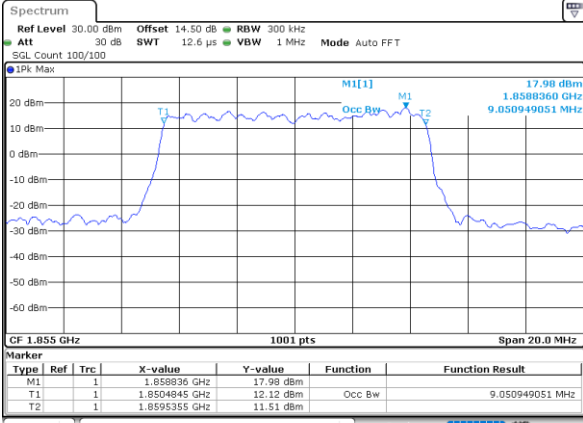

LTE Band 25

Lowest Channel / 10MHz / QPSK

Date: 12 JUN 2020 08:11:36