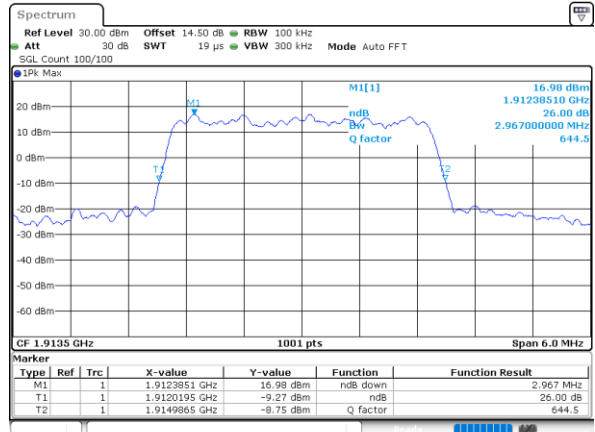

Highest Channel / 3MHz / 16QAM

Date: 12 JUN 2020 05:28:13

LTE Band 25

Lowest Channel / 5MHz / QPSK

Date: 12 JUN 2020 05:40:29

Lowest Channel / 5MHz / 16QAM

Date: 12 JUN 2020 05:41:14

Middle Channel / 5MHz / QPSK