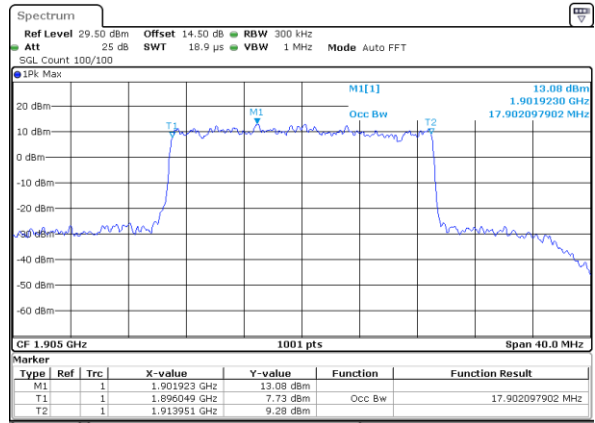

Middle Channel / 5MHz / 64QAM

Date: 12 JUN 2020 07:37:18

Middle Channel / 10MHz / 64QAM

Date: 13 JUN 2020 15:21:01

Highest Channel / 5MHz / 64QAM

Date: 12 JUN 2020 07:37:44

Highest Channel / 10MHz / 64QAM

Date: 13 JUN 2020 15:28:51

LTE Band 25

Lowest Channel / 15MHz / 64QAM

Date: 13 JUN 2020 16:14:31

Lowest Channel / 20MHz / 64QAM

Date: 13 JUN 2020 17:11:00

Middle Channel / 15MHz / 64QAM

Date: 13 JUN 2020 16:25:28

Middle Channel / 20MHz / 64QAM

Date: 13 JUN 2020 17:26:03

Highest Channel / 15MHz / 64QAM

Date: 13 JUN 2020 16:27:56

Highest Channel / 20MHz / 64QAM

Date: 13 JUN 2020 17:36:21

Conducted Band Edge

LTE Band 25 / 1.4MHz / 16QAM

Lowest Band Edge / 1 RB

Date: 12.JUN.2020 03:56:14

Highest Band Edge / 1 RB

Date: 12.JUN.2020 05:02:19

Lowest Band Edge / Full RB

Date: 12.JUN.2020 03:30:21

Highest Band Edge / Full RB

Date: 12.JUN.2020 04:29:46

LTE Band 25 / 1.4MHz / 64QAM