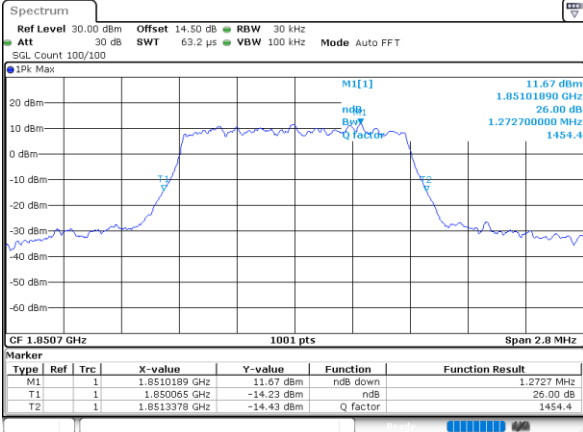

Middle Channel / 20MHz / 16QAM

Date: 13 JUN 2020 17:12:44

Highest Channel / 20MHz / QPSK

Date: 13 JUN 2020 17:40:16

Highest Channel / 20MHz / 16QAM

Date: 13 JUN 2020 17:58:32

LTE Band 25

Lowest Channel / 1.4MHz / 64QAM