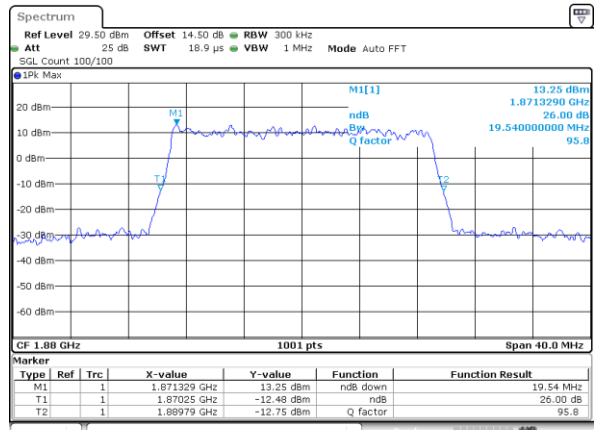

LTE Band 25

Lowest Channel / 15MHz / 64QAM

Date: 13 JUN 2020 16:15:51

Lowest Channel / 20MHz / 64QAM

Date: 13 JUN 2020 17:11:17

Middle Channel / 15MHz / 64QAM

Date: 13 JUN 2020 16:25:40

Middle Channel / 20MHz / 64QAM