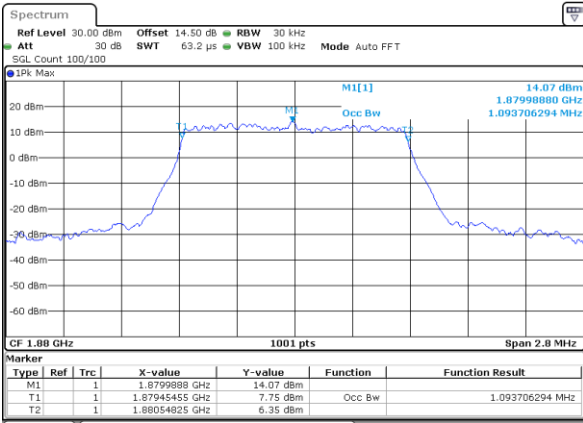

Date: 13 JUN 2020 16:27:26

LTE Band 25

Lowest Channel / 20MHz / QPSK

Date: 13 JUN 2020 17:11:12

Lowest Channel / 20MHz / 16QAM

Date: 13 JUN 2020 17:13:42

Middle Channel / 20MHz / QPSK

Date: 13 JUN 2020 17:12:18

Middle Channel / 20MHz / 16QAM

Date: 13 JUN 2020 17:24:33

Highest Channel / 20MHz / QPSK

Date: 13 JUN 2020 17:40:03

Highest Channel / 20MHz / 16QAM

Date: 13 JUN 2020 17:58:17

LTE Band 25

Lowest Channel / 1.4MHz / 64QAM

Date: 12 JUN 2020 03:30:44

Lowest Channel / 3MHz / 64QAM

Date: 12 JUN 2020 05:10:42

Middle Channel / 1.4MHz / 64QAM

Date: 12 JUN 2020 04:20:29

Middle Channel / 3MHz / 64QAM

Date: 12 JUN 2020 05:18:49

Highest Channel / 1.4MHz / 64QAM

Date: 12 JUN 2020 04:30:21

Highest Channel / 3MHz / 64QAM

Date: 12 JUN 2020 05:20:39

LTE Band 25

Lowest Channel / 5MHz / 64QAM

Date: 12 JUN 2020 05:41:46

Lowest Channel / 10MHz / 64QAM

Date: 12 JUN 2020 08:15:02