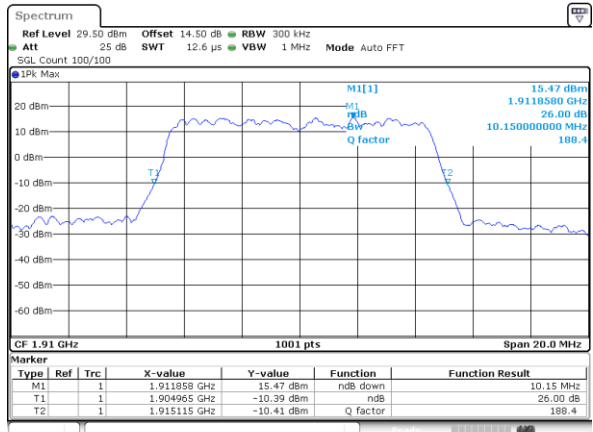

Highest Channel / 10MHz / QPSK

Date: 13 JUN 2020 15:31:41

Highest Channel / 10MHz / 16QAM

Date: 13 JUN 2020 15:30:20

LTE Band 25

Lowest Channel / 15MHz / QPSK

Date: 13 JUN 2020 16:12:35

Lowest Channel / 15MHz / 16QAM