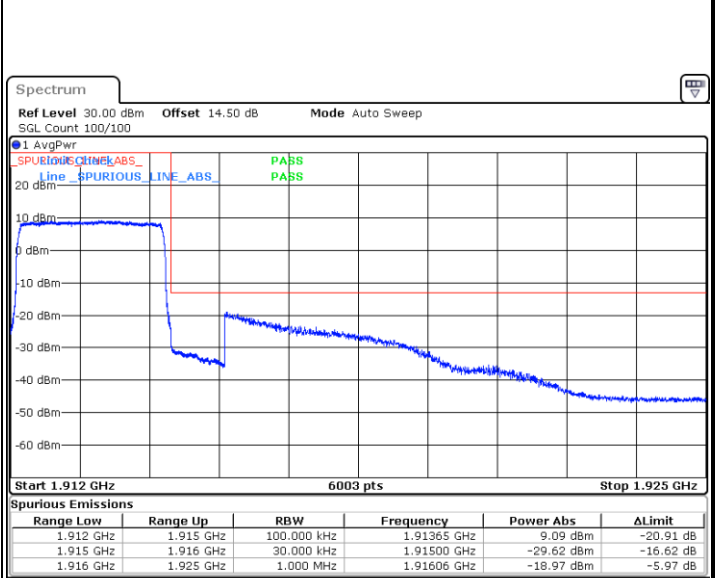

Date: 12.JUN.2020 03:56:14

Highest Band Edge / 1 RB

Date: 12.JUN.2020 05:02:19

Lowest Band Edge / Full RB

Date: 12.JUN.2020 03:30:21

Highest Band Edge / Full RB

Date: 12.JUN.2020 04:29:46

LTE Band 25 / 1.4MHz / 64QAM

Lowest Band Edge / 1 RB

Date: 12.JUN.2020 03:53:54

Highest Band Edge / 1 RB

Date: 12.JUN.2020 05:03:43

Lowest Band Edge / Full RB

Date: 12.JUN.2020 03:50:05

Highest Band Edge / Full RB

Date: 12.JUN.2020 04:31:36

LTE Band 25 / 3MHz / QPSK

Lowest Band Edge / 1RB

Date: 12.JUN.2020 05:09:25

Highest Band Edge / 1 RB

Date: 12.JUN.2020 05:37:06

Lowest Band Edge / Full RB

Date: 12.JUN.2020 05:08:16

Highest Band Edge / Full RB

Date: 12.JUN.2020 05:23:59

LTE Band 25 / 3MHz / 16QAM

Lowest Band Edge / 1 RB

Highest Band Edge / 1 RB

Lowest Band Edge / Full RB

Highest Band Edge / Full RB