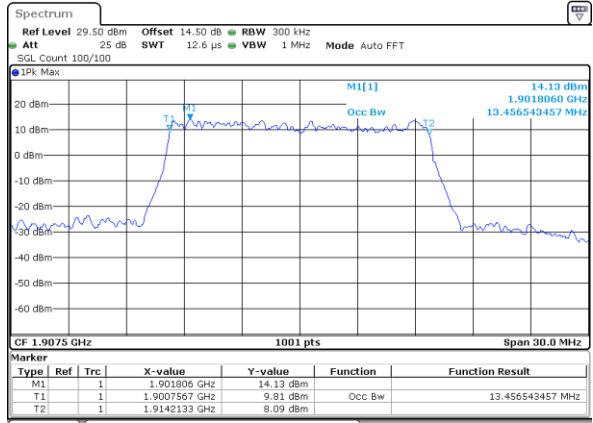

Highest Channel / 10MHz / QPSK

Date: 13 JUN 2020 15:31:30

Highest Channel / 10MHz / 16QAM

Date: 13 JUN 2020 15:30:07

LTE Band 25

Lowest Channel / 15MHz / QPSK

Date: 13 JUN 2020 16:12:19

Lowest Channel / 15MHz / 16QAM

Date: 13 JUN 2020 16:13:15

Middle Channel / 15MHz / QPSK

Date: 13 JUN 2020 16:26:23

Middle Channel / 15MHz / 16QAM

Date: 13 JUN 2020 16:25:56

Highest Channel / 15MHz / QPSK

Date: 13 JUN 2020 16:26:58

Highest Channel / 15MHz / 16QAM

Date: 13 JUN 2020 16:27:26

LTE Band 25

Lowest Channel / 20MHz / QPSK

Date: 13 JUN 2020 17:11:12

Lowest Channel / 20MHz / 16QAM

Date: 13 JUN 2020 17:13:42

Middle Channel / 20MHz / QPSK

Date: 13 JUN 2020 17:12:18