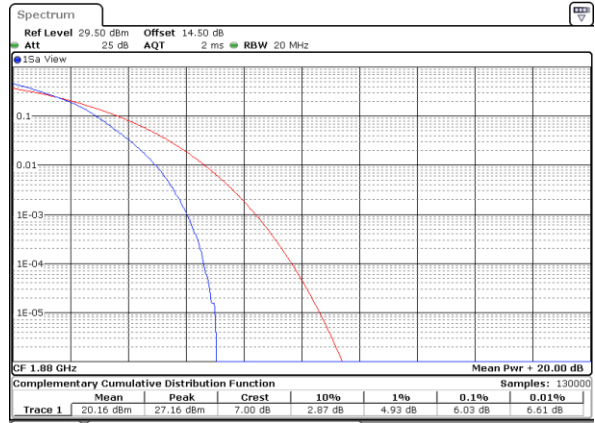

LTE Band 25 / 20MHz / 64QAM

Lowest Channel / 1RB

Date: 13 JUN 2020 17:18:15

Lowest Channel / Full RB

Date: 13 JUN 2020 17:17:32

Middle Channel / 1RB

Date: 13 JUN 2020 17:27:54

Middle Channel / Full RB

Date: 13 JUN 2020 17:26:33

Highest Channel / 1RB

Date: 13 JUN 2020 17:35:51

Highest Channel / Full RB

Date: 13 JUN 2020 17:36:10

26dB Bandwidth

Mode	LTE Band 25 : 26dB BW(MHz)											
BW	1.4MHz		3MHz		5MHz		10MHz		15MHz		20MHz	
Mod.	QPSK	16QAM	QPSK	16QAM	QPSK	16QAM	QPSK	16QAM	QPSK	16QAM	QPSK	16QAM
Lowest CH	1.26	1.28	2.96	2.96	5.11	5.15	9.93	10.15	14.48	14.75	19.10	19.14
Middle CH	1.29	1.30	2.95	2.97	5.11	5.00	9.83	10.03	14.78	14.27	19.14	19.22
Highest CH	1.27	1.26	2.96	2.97	5.06	5.02	10.05	10.15	14.48	14.42	19.06	19.10
Mode	LTE Band 25 : 26dB BW(MHz)											
BW	1.4MHz		3MHz		5MHz		10MHz		15MHz		20MHz	
Mod.	64QAM		64QAM		64QAM		64QAM		64QAM		64QAM	
Lowest CH	1.27	-	2.96	-	4.90	-	9.77	-	14.69	-	19.02	-
Middle CH	1.29	-	2.96	-	5.08	-	9.85	-	14.66	-	19.54	-
Highest CH	1.30	-	2.96	-	5.03	-	9.63	-	14.33	-	18.90	-