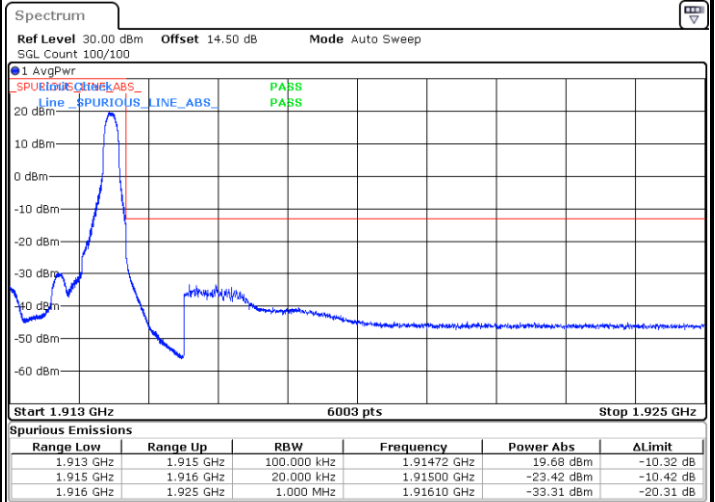

Date: 13 JUN 2020 17:26:03

Highest Channel / 15MHz / 64QAM

Date: 13 JUN 2020 16:27:56

Highest Channel / 20MHz / 64QAM

Date: 13 JUN 2020 17:36:21

Conducted Band Edge

LTE Band 25 / 1.4MHz / 16QAM

Lowest Band Edge / 1 RB

Date: 12.JUN.2020 03:56:14

Highest Band Edge / 1 RB

Date: 12.JUN.2020 05:02:19

Lowest Band Edge / Full RB

Date: 12.JUN.2020 03:30:21

Highest Band Edge / Full RB

Date: 12.JUN.2020 04:29:46

LTE Band 25 / 1.4MHz / 64QAM

Lowest Band Edge / 1 RB

Date: 12.JUN.2020 03:53:54

Highest Band Edge / 1 RB

Date: 12.JUN.2020 05:03:43

Lowest Band Edge / Full RB

Date: 12.JUN.2020 03:50:05

Highest Band Edge / Full RB

Date: 12.JUN.2020 04:31:36

LTE Band 25 / 3MHz / QPSK

Lowest Band Edge / 1RB

Date: 12.JUN.2020 05:09:25

Highest Band Edge / 1 RB

Date: 12.JUN.2020 05:37:06

Lowest Band Edge / Full RB

Date: 12.JUN.2020 05:08:16

Highest Band Edge / Full RB