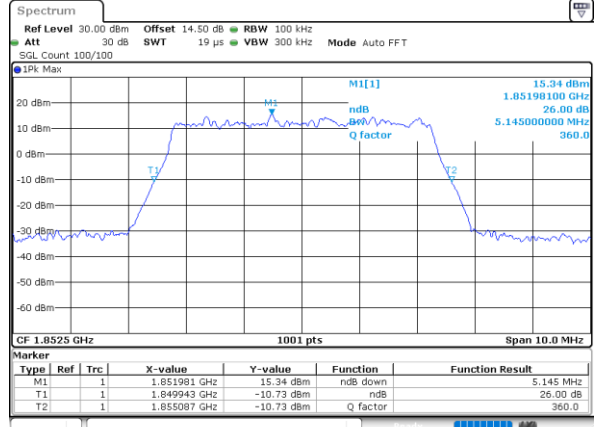

Highest Channel / 3MHz / 16QAM

Date: 12 JUN 2020 05:28:13

LTE Band 25

Lowest Channel / 5MHz / QPSK

Date: 12 JUN 2020 05:40:29

Lowest Channel / 5MHz / 16QAM

Date: 12 JUN 2020 05:41:14

Middle Channel / 5MHz / QPSK