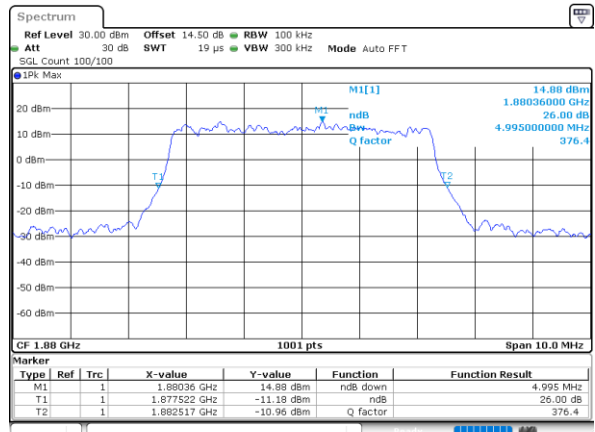

Middle Channel / 5MHz / 16QAM

Date: 12 JUN 2020 07:37:10