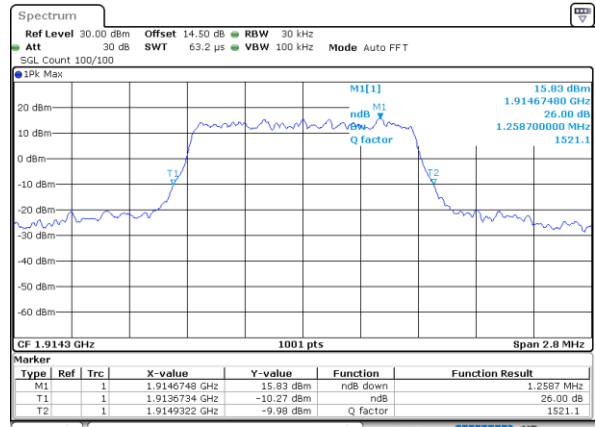

Date: 13 JUN 2020 17:26:33

Highest Channel / 1RB

Date: 13 JUN 2020 17:35:51

Highest Channel / Full RB

Date: 13 JUN 2020 17:36:10

26dB Bandwidth

Mode	LTE Band 25 : 26dB BW(MHz)											
BW	1.4MHz		3MHz		5MHz		10MHz		15MHz		20MHz	
Mod.	QPSK	16QAM	QPSK	16QAM	QPSK	16QAM	QPSK	16QAM	QPSK	16QAM	QPSK	16QAM
Lowest CH	1.26	1.28	2.96	2.96	5.11	5.15	9.93	10.15	14.48	14.75	19.10	19.14
Middle CH	1.29	1.30	2.95	2.97	5.11	5.00	9.83	10.03	14.78	14.27	19.14	19.22
Highest CH	1.27	1.26	2.96	2.97	5.06	5.02	10.05	10.15	14.48	14.42	19.06	19.10
Mode	LTE Band 25 : 26dB BW(MHz)											
BW	1.4MHz		3MHz		5MHz		10MHz		15MHz		20MHz	
Mod.	64QAM		64QAM		64QAM		64QAM		64QAM		64QAM	
Lowest CH	1.27	-	2.96	-	4.90	-	9.77	-	14.69	-	19.02	-
Middle CH	1.29	-	2.96	-	5.08	-	9.85	-	14.66	-	19.54	-
Highest CH	1.30	-	2.96	-	5.03	-	9.63	-	14.33	-	18.90	-

LTE Band 25

Lowest Channel / 1.4MHz / QPSK

Date: 12 JUN 2020 03:26:16

Lowest Channel / 1.4MHz / 16QAM

Date: 12 JUN 2020 03:28:57

Middle Channel / 1.4MHz / QPSK

Date: 12 JUN 2020 04:22:20

Middle Channel / 1.4MHz / 16QAM

Date: 12 JUN 2020 04:21:05

Highest Channel / 1.4MHz / QPSK

Date: 12 JUN 2020 04:26:14

Highest Channel / 1.4MHz / 16QAM

Date: 12 JUN 2020 04:28:28

LTE Band 25

Lowest Channel / 3MHz / QPSK

Date: 12 JUN 2020 05:07:29