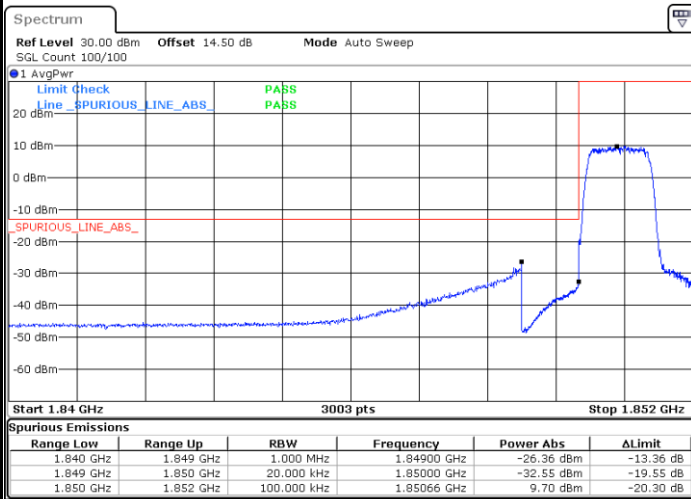

LTE Band 25

Lowest Channel / 15MHz / 64QAM

Date: 13 JUN 2020 16:14:31

Lowest Channel / 20MHz / 64QAM

Date: 13 JUN 2020 17:11:00

Middle Channel / 15MHz / 64QAM

Date: 13 JUN 2020 16:25:28

Middle Channel / 20MHz / 64QAM

Date: 13 JUN 2020 17:26:03

Highest Channel / 15MHz / 64QAM

Date: 13 JUN 2020 16:27:56

Highest Channel / 20MHz / 64QAM

Date: 13 JUN 2020 17:36:21

Conducted Band Edge

LTE Band 25 / 1.4MHz / 16QAM

Lowest Band Edge / 1 RB

Date: 12.JUN.2020 03:56:14

Highest Band Edge / 1 RB

Date: 12.JUN.2020 05:02:19

Lowest Band Edge / Full RB

Date: 12.JUN.2020 03:30:21

Highest Band Edge / Full RB

Date: 12.JUN.2020 04:29:46

LTE Band 25 / 1.4MHz / 64QAM

Lowest Band Edge / 1 RB

Date: 12.JUN.2020 03:53:54

Highest Band Edge / 1 RB

Date: 12.JUN.2020 05:03:43

Lowest Band Edge / Full RB

Date: 12.JUN.2020 03:50:05

Highest Band Edge / Full RB

Date: 12.JUN.2020 04:31:36