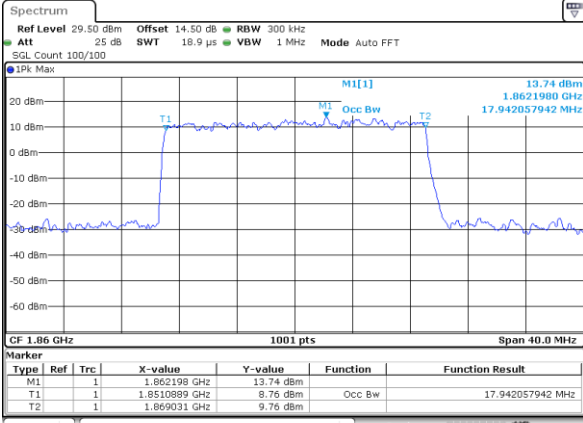

Highest Channel / 10MHz / QPSK

Date: 13 JUN 2020 15:31:30

Highest Channel / 10MHz / 16QAM

Date: 13 JUN 2020 15:30:07

LTE Band 25

Lowest Channel / 15MHz / QPSK

Date: 13 JUN 2020 16:12:19

Lowest Channel / 15MHz / 16QAM

Date: 13 JUN 2020 16:13:15

Middle Channel / 15MHz / QPSK

Date: 13 JUN 2020 16:26:23

Middle Channel / 15MHz / 16QAM

Date: 13 JUN 2020 16:25:56

Highest Channel / 15MHz / QPSK

Date: 13 JUN 2020 16:26:58

Highest Channel / 15MHz / 16QAM

Date: 13 JUN 2020 16:27:26

LTE Band 25

Lowest Channel / 20MHz / QPSK

Date: 13 JUN 2020 17:11:12

Lowest Channel / 20MHz / 16QAM

Date: 13 JUN 2020 17:13:42

Middle Channel / 20MHz / QPSK

Date: 13 JUN 2020 17:12:18

Middle Channel / 20MHz / 16QAM

Date: 13 JUN 2020 17:24:33

Highest Channel / 20MHz / QPSK

Date: 13 JUN 2020 17:40:03

Highest Channel / 20MHz / 16QAM

Date: 13 JUN 2020 17:58:17

LTE Band 25

Lowest Channel / 1.4MHz / 64QAM