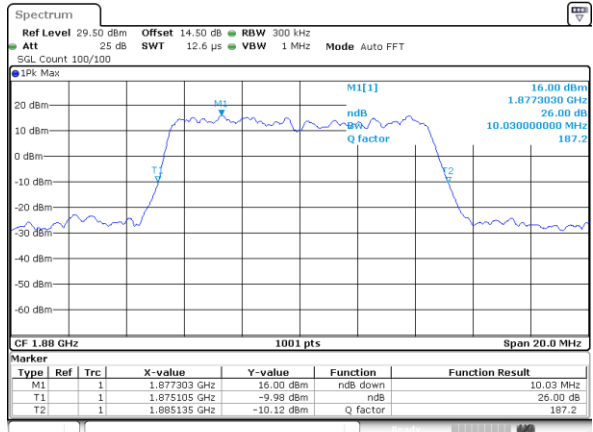

Middle Channel / 10MHz / 16QAM

Date: 13 JUN 2020 15:20:27