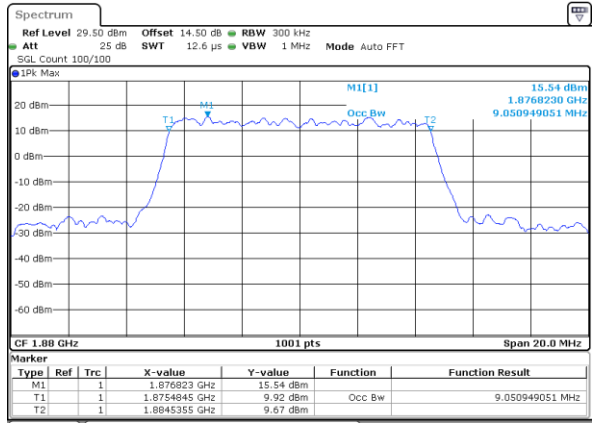

Date: 12 JUN 2020 07:36:46

Middle Channel / 5MHz / 16QAM

Date: 12 JUN 2020 07:37:03

Highest Channel / 5MHz / QPSK

Date: 12 JUN 2020 07:39:27

Highest Channel / 5MHz / 16QAM

Date: 12 JUN 2020 07:39:42

LTE Band 25

Lowest Channel / 10MHz / QPSK

Date: 12 JUN 2020 08:11:36

Lowest Channel / 10MHz / 16QAM

Date: 12 JUN 2020 08:12:40

Middle Channel / 10MHz / QPSK

Date: 13 JUN 2020 15:19:05

Middle Channel / 10MHz / 16QAM

Date: 13 JUN 2020 15:20:10

Highest Channel / 10MHz / QPSK

Date: 13 JUN 2020 15:31:30

Highest Channel / 10MHz / 16QAM

Date: 13 JUN 2020 15:30:07

LTE Band 25

Lowest Channel / 15MHz / QPSK

Date: 13 JUN 2020 16:12:19

Lowest Channel / 15MHz / 16QAM