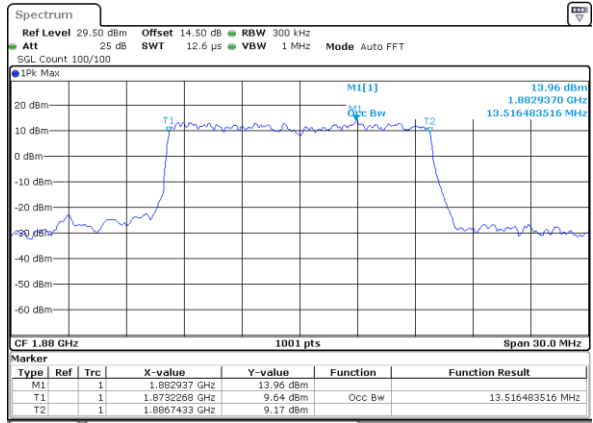

Middle Channel / 15MHz / 16QAM

Date: 13 JUN 2020 16:25:56