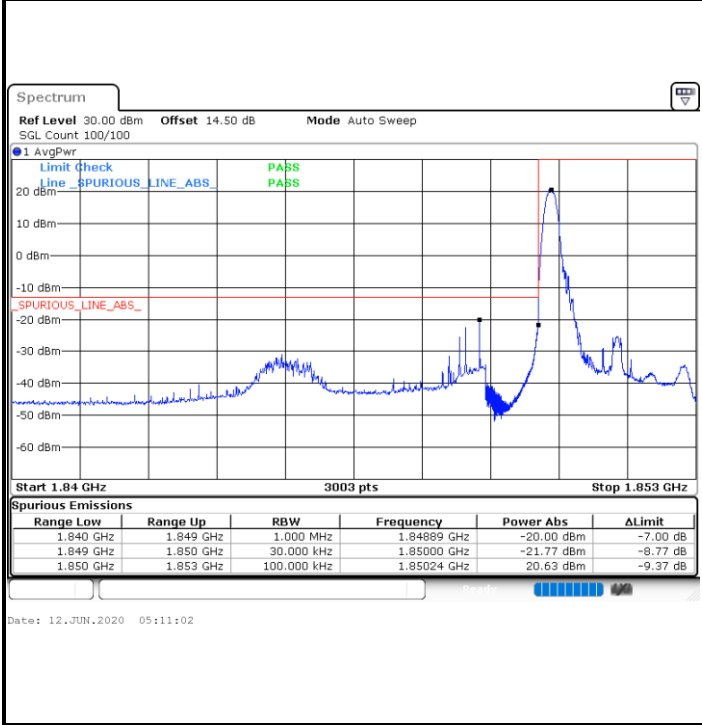

Date: 12.JUN.2020 03:56:14

Highest Band Edge / 1 RB

Date: 12.JUN.2020 05:02:19

Lowest Band Edge / Full RB

Date: 12.JUN.2020 03:30:21

Highest Band Edge / Full RB

Date: 12.JUN.2020 04:29:46

LTE Band 25 / 1.4MHz / 64QAM

Lowest Band Edge / 1 RB

Date: 12.JUN.2020 03:53:54

Highest Band Edge / 1 RB

Date: 12.JUN.2020 05:03:43

Lowest Band Edge / Full RB

Date: 12.JUN.2020 03:50:05

Highest Band Edge / Full RB

Date: 12.JUN.2020 04:31:36

LTE Band 25 / 3MHz / QPSK

Lowest Band Edge / 1RB

Date: 12.JUN.2020 05:09:25

Highest Band Edge / 1 RB

Date: 12.JUN.2020 05:37:06

Lowest Band Edge / Full RB

Date: 12.JUN.2020 05:08:16

Highest Band Edge / Full RB

Date: 12.JUN.2020 05:23:59

LTE Band 25 / 3MHz / 16QAM

Lowest Band Edge / 1 RB

Highest Band Edge / 1 RB

Lowest Band Edge / Full RB

Highest Band Edge / Full RB