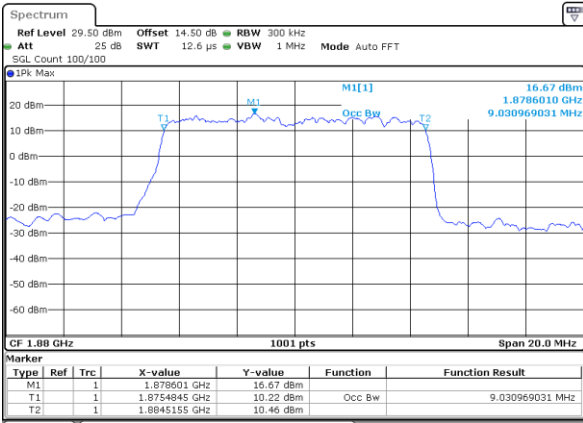

Date: 12 JUN 2020 07:36:46

Middle Channel / 5MHz / 16QAM

Date: 12 JUN 2020 07:37:03

Highest Channel / 5MHz / QPSK

Date: 12 JUN 2020 07:39:27

Highest Channel / 5MHz / 16QAM

Date: 12 JUN 2020 07:39:42

LTE Band 25

Lowest Channel / 10MHz / QPSK

Date: 12 JUN 2020 08:11:36

Lowest Channel / 10MHz / 16QAM

Date: 12 JUN 2020 08:12:40

Middle Channel / 10MHz / QPSK

Date: 13 JUN 2020 15:19:05

Middle Channel / 10MHz / 16QAM

Date: 13 JUN 2020 15:20:10

Highest Channel / 10MHz / QPSK

Date: 13 JUN 2020 15:31:30

Highest Channel / 10MHz / 16QAM

Date: 13 JUN 2020 15:30:07

LTE Band 25

Lowest Channel / 15MHz / QPSK

Date: 13 JUN 2020 16:12:19

Lowest Channel / 15MHz / 16QAM