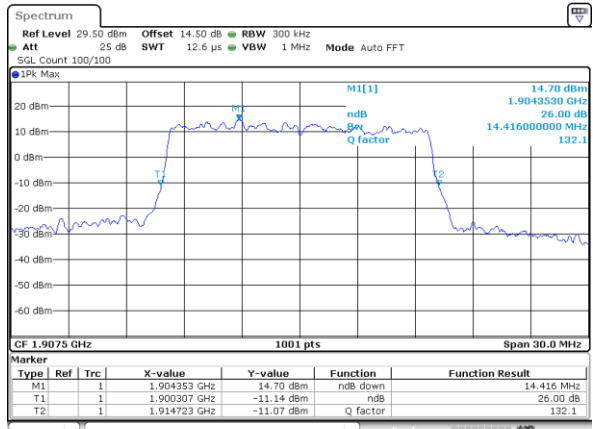

Date: 13 JUN 2020 16:13:29

Middle Channel / 15MHz / QPSK

Date: 13 JUN 2020 16:26:05

Middle Channel / 15MHz / 16QAM

Date: 13 JUN 2020 16:26:08

Highest Channel / 15MHz / QPSK

Date: 13 JUN 2020 16:27:09

Highest Channel / 15MHz / 16QAM