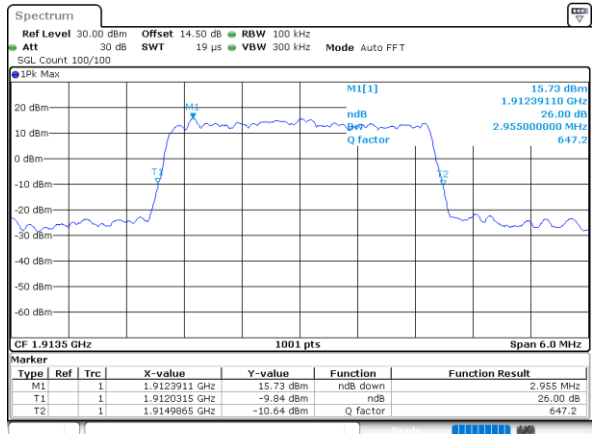

Highest Channel / 3MHz / 64QAM

Date: 12 JUN 2020 05:12:08