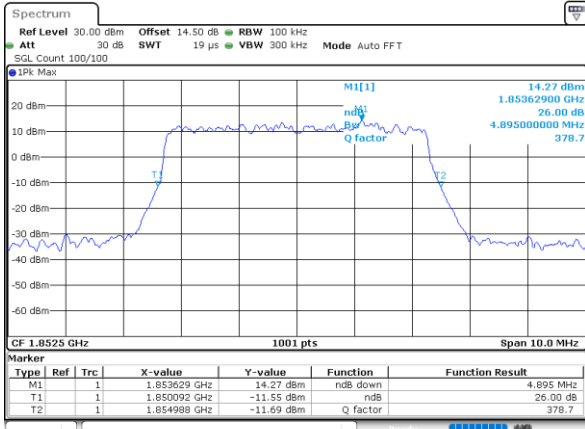

Date: 12 JUN 2020 04:30:29

Highest Channel / 3MHz / 64QAM

Date: 12 JUN 2020 05:12:08

LTE Band 25

Lowest Channel / 5MHz / 64QAM

Date: 12 JUN 2020 05:41:53

Lowest Channel / 10MHz / 64QAM

Date: 12 JUN 2020 08:15:10