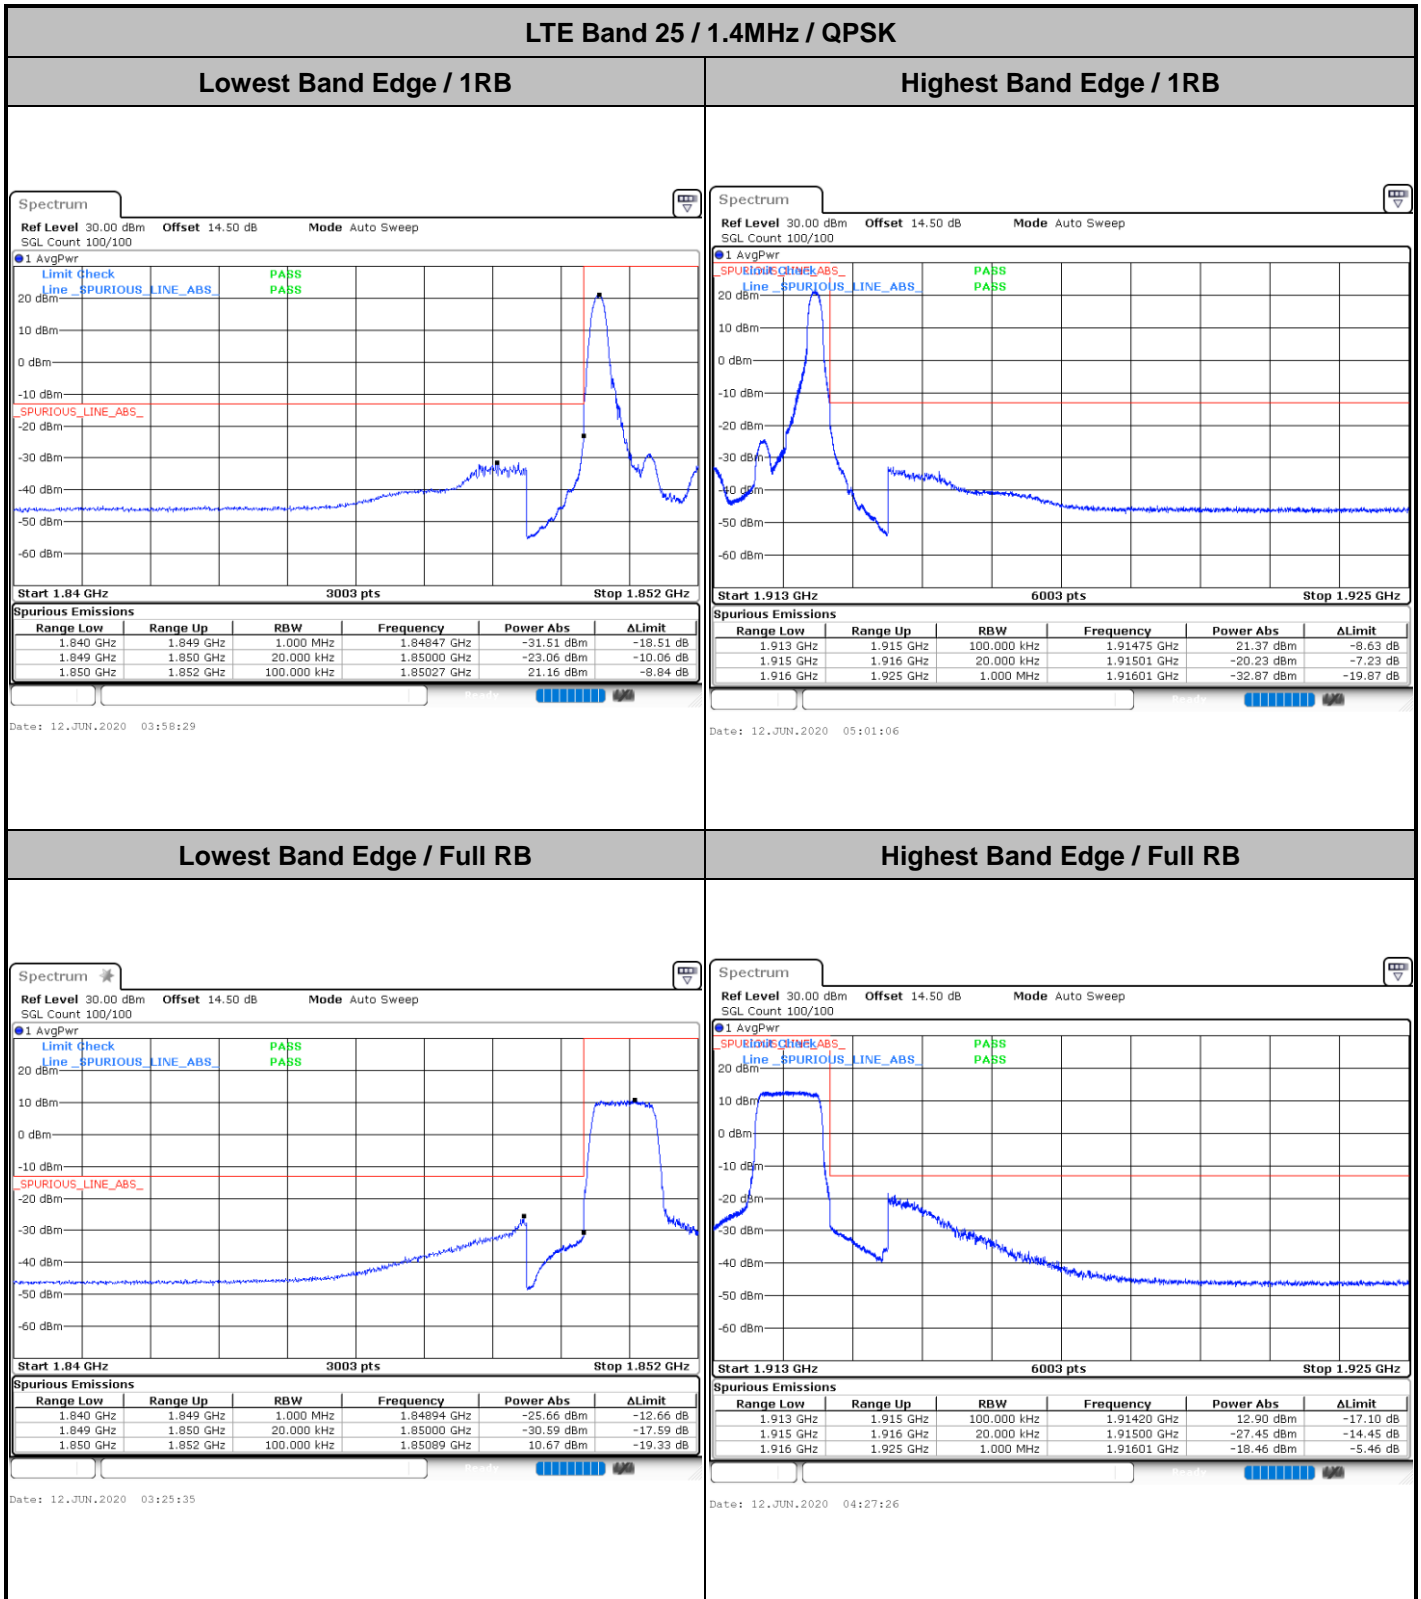

Date: 13 JUN 2020 17:26:03

Highest Channel / 15MHz / 64QAM

Date: 13 JUN 2020 16:27:56

Highest Channel / 20MHz / 64QAM

Date: 13 JUN 2020 17:36:21

Conducted Band Edge

LTE Band 25 / 1.4MHz / 16QAM

Lowest Band Edge / 1 RB

Date: 12.JUN.2020 03:56:14

Highest Band Edge / 1 RB

Date: 12.JUN.2020 05:02:19

Lowest Band Edge / Full RB

Date: 12.JUN.2020 03:30:21

Highest Band Edge / Full RB

Date: 12.JUN.2020 04:29:46

LTE Band 25 / 1.4MHz / 64QAM

Lowest Band Edge / 1 RB

Date: 12.JUN.2020 03:53:54

Highest Band Edge / 1 RB

Date: 12.JUN.2020 05:03:43

Lowest Band Edge / Full RB

Date: 12.JUN.2020 03:50:05

Highest Band Edge / Full RB

Date: 12.JUN.2020 04:31:36

LTE Band 25 / 3MHz / QPSK

Lowest Band Edge / 1RB

Date: 12.JUN.2020 05:09:25

Highest Band Edge / 1 RB

Date: 12.JUN.2020 05:37:06

Lowest Band Edge / Full RB

Date: 12.JUN.2020 05:08:16

Highest Band Edge / Full RB