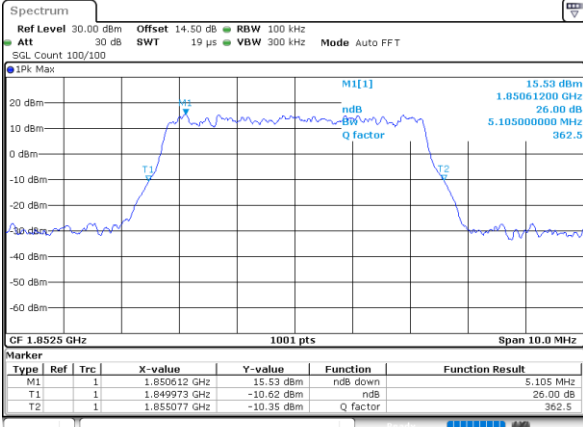

Highest Channel / 3MHz / 16QAM

Date: 12 JUN 2020 05:28:13

LTE Band 25

Lowest Channel / 5MHz / QPSK

Date: 12 JUN 2020 05:40:29

Lowest Channel / 5MHz / 16QAM

Date: 12 JUN 2020 05:41:14

Middle Channel / 5MHz / QPSK