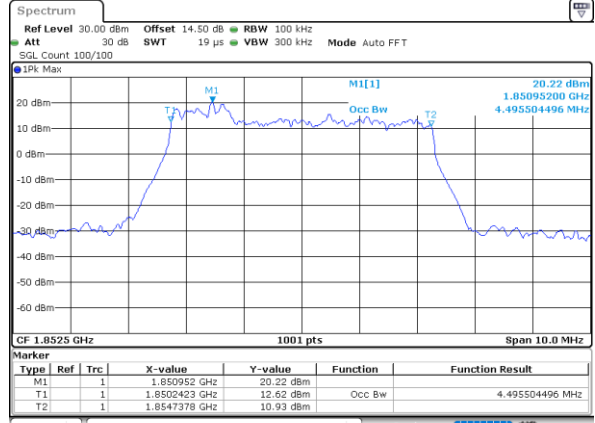

Highest Channel / 3MHz / 16QAM

Date: 12 JUN 2020 05:28:06

LTE Band 25

Lowest Channel / 5MHz / QPSK

Date: 12 JUN 2020 05:40:22

Lowest Channel / 5MHz / 16QAM

Date: 12 JUN 2020 05:41:05

Middle Channel / 5MHz / QPSK

Date: 12 JUN 2020 07:36:46

Middle Channel / 5MHz / 16QAM

Date: 12 JUN 2020 07:37:03

Highest Channel / 5MHz / QPSK

Date: 12 JUN 2020 07:39:27

Highest Channel / 5MHz / 16QAM

Date: 12 JUN 2020 07:39:42

LTE Band 25