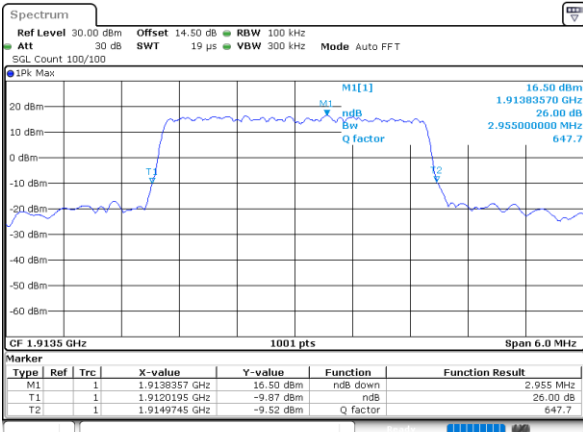

Highest Channel / 3MHz / QPSK

Date: 12 JUN 2020 05:22:16