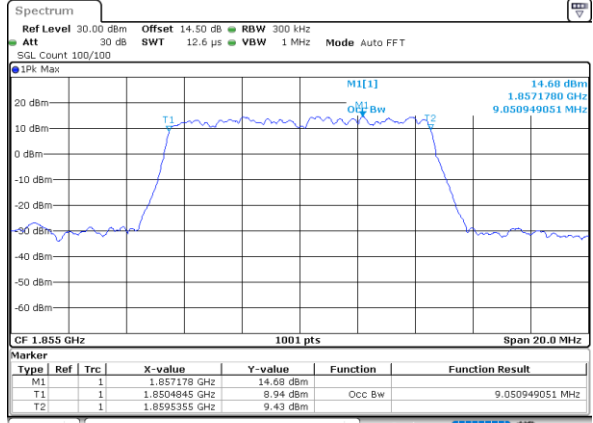

Date: 12 JUN 2020 03:30:44

Lowest Channel / 3MHz / 64QAM

Date: 12 JUN 2020 05:10:42

Middle Channel / 1.4MHz / 64QAM

Date: 12 JUN 2020 04:20:29

Middle Channel / 3MHz / 64QAM

Date: 12 JUN 2020 05:18:49

Highest Channel / 1.4MHz / 64QAM

Date: 12 JUN 2020 04:30:21

Highest Channel / 3MHz / 64QAM

Date: 12 JUN 2020 05:20:39

LTE Band 25

Lowest Channel / 5MHz / 64QAM

Date: 12 JUN 2020 05:41:46

Lowest Channel / 10MHz / 64QAM

Date: 12 JUN 2020 08:15:02

Middle Channel / 5MHz / 64QAM

Date: 12 JUN 2020 07:37:18

Middle Channel / 10MHz / 64QAM

Date: 13 JUN 2020 15:21:01

Highest Channel / 5MHz / 64QAM

Date: 12 JUN 2020 07:37:44

Highest Channel / 10MHz / 64QAM

Date: 13 JUN 2020 15:28:51