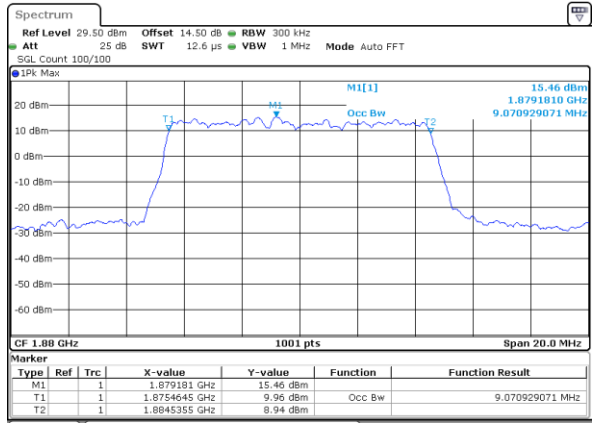

Date: 12 JUN 2020 03:30:44

Lowest Channel / 3MHz / 64QAM

Date: 12 JUN 2020 05:10:42

Middle Channel / 1.4MHz / 64QAM

Date: 12 JUN 2020 04:20:29

Middle Channel / 3MHz / 64QAM

Date: 12 JUN 2020 05:18:49

Highest Channel / 1.4MHz / 64QAM

Date: 12 JUN 2020 04:30:21

Highest Channel / 3MHz / 64QAM

Date: 12 JUN 2020 05:20:39

LTE Band 25

Lowest Channel / 5MHz / 64QAM

Date: 12 JUN 2020 05:41:46

Lowest Channel / 10MHz / 64QAM

Date: 12 JUN 2020 08:15:02

Middle Channel / 5MHz / 64QAM

Date: 12 JUN 2020 07:37:18

Middle Channel / 10MHz / 64QAM

Date: 13 JUN 2020 15:21:01

Highest Channel / 5MHz / 64QAM

Date: 12 JUN 2020 07:37:44

Highest Channel / 10MHz / 64QAM

Date: 13 JUN 2020 15:28:51