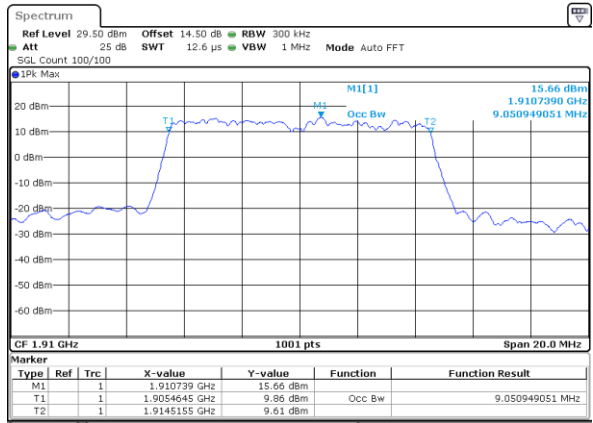

Date: 12 JUN 2020 07:36:46

Middle Channel / 5MHz / 16QAM

Date: 12 JUN 2020 07:37:03

Highest Channel / 5MHz / QPSK

Date: 12 JUN 2020 07:39:27

Highest Channel / 5MHz / 16QAM

Date: 12 JUN 2020 07:39:42

LTE Band 25

Lowest Channel / 10MHz / QPSK

Date: 12 JUN 2020 08:11:36

Lowest Channel / 10MHz / 16QAM

Date: 12 JUN 2020 08:12:40

Middle Channel / 10MHz / QPSK

Date: 13 JUN 2020 15:19:05

Middle Channel / 10MHz / 16QAM

Date: 13 JUN 2020 15:20:10

Highest Channel / 10MHz / QPSK

Date: 13 JUN 2020 15:31:30

Highest Channel / 10MHz / 16QAM

Date: 13 JUN 2020 15:30:07

LTE Band 25

Lowest Channel / 15MHz / QPSK

Date: 13 JUN 2020 16:12:19

Lowest Channel / 15MHz / 16QAM