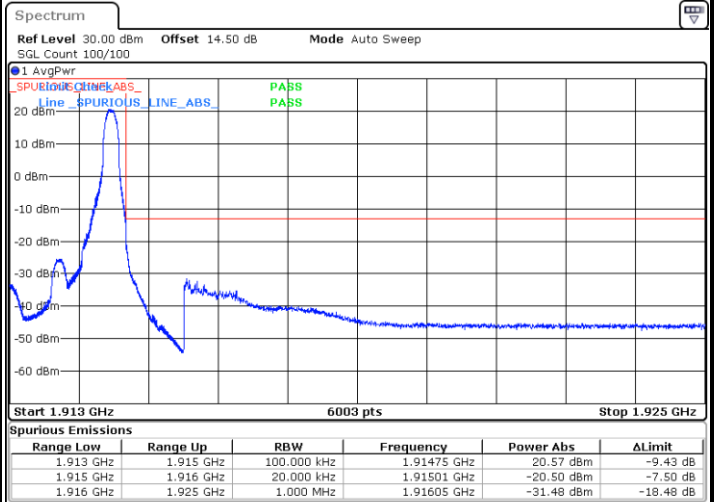

LTE Band 25

Lowest Channel / 15MHz / 64QAM

Date: 13 JUN 2020 16:14:31

Lowest Channel / 20MHz / 64QAM

Date: 13 JUN 2020 17:11:00

Middle Channel / 15MHz / 64QAM

Date: 13 JUN 2020 16:25:28

Middle Channel / 20MHz / 64QAM

Date: 13 JUN 2020 17:26:03

Highest Channel / 15MHz / 64QAM

Date: 13 JUN 2020 16:27:56

Highest Channel / 20MHz / 64QAM

Date: 13 JUN 2020 17:36:21

Conducted Band Edge

LTE Band 25 / 1.4MHz / 16QAM

Lowest Band Edge / 1 RB

Date: 12.JUN.2020 03:56:14

Highest Band Edge / 1 RB

Date: 12.JUN.2020 05:02:19

Lowest Band Edge / Full RB

Date: 12.JUN.2020 03:30:21

Highest Band Edge / Full RB

Date: 12.JUN.2020 04:29:46

LTE Band 25 / 1.4MHz / 64QAM

Lowest Band Edge / 1 RB

Date: 12.JUN.2020 03:53:54

Highest Band Edge / 1 RB

Date: 12.JUN.2020 05:03:43

Lowest Band Edge / Full RB

Date: 12.JUN.2020 03:50:05

Highest Band Edge / Full RB

Date: 12.JUN.2020 04:31:36