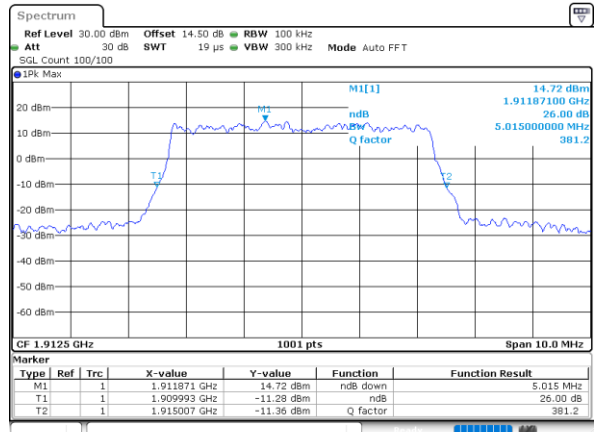

Date: 12 JUN 2020 07:36:52

Middle Channel / 5MHz / 16QAM

Date: 12 JUN 2020 07:37:10

Highest Channel / 5MHz / QPSK

Date: 12 JUN 2020 07:39:36

Highest Channel / 5MHz / 16QAM

Date: 12 JUN 2020 07:39:48

LTE Band 25