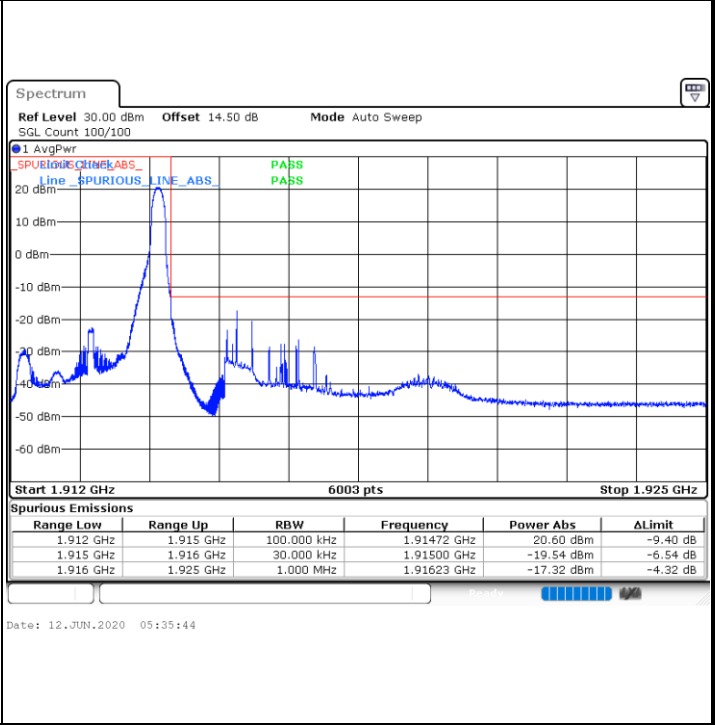

Lowest Band Edge / 1 RB

Date: 12.JUN.2020 03:53:54

Highest Band Edge / 1 RB

Date: 12.JUN.2020 05:03:43

Lowest Band Edge / Full RB

Date: 12.JUN.2020 03:50:05

Highest Band Edge / Full RB

Date: 12.JUN.2020 04:31:36

LTE Band 25 / 3MHz / QPSK

Lowest Band Edge / 1RB

Date: 12.JUN.2020 05:09:25

Highest Band Edge / 1 RB

Date: 12.JUN.2020 05:37:06

Lowest Band Edge / Full RB

Date: 12.JUN.2020 05:08:16

Highest Band Edge / Full RB

Date: 12.JUN.2020 05:23:59

LTE Band 25 / 3MHz / 16QAM

Lowest Band Edge / 1 RB

Highest Band Edge / 1 RB

Lowest Band Edge / Full RB

Highest Band Edge / Full RB