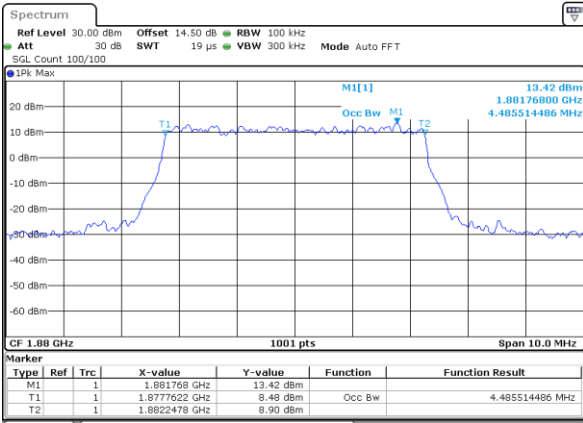

Date: 12 JUN 2020 03:30:44

Lowest Channel / 3MHz / 64QAM

Date: 12 JUN 2020 05:10:42

Middle Channel / 1.4MHz / 64QAM

Date: 12 JUN 2020 04:20:29

Middle Channel / 3MHz / 64QAM

Date: 12 JUN 2020 05:18:49

Highest Channel / 1.4MHz / 64QAM

Date: 12 JUN 2020 04:30:21

Highest Channel / 3MHz / 64QAM

Date: 12 JUN 2020 05:20:39

LTE Band 25

Lowest Channel / 5MHz / 64QAM

Date: 12 JUN 2020 05:41:46

Lowest Channel / 10MHz / 64QAM

Date: 12 JUN 2020 08:15:02

Middle Channel / 5MHz / 64QAM

Date: 12 JUN 2020 07:37:18

Middle Channel / 10MHz / 64QAM

Date: 13 JUN 2020 15:21:01

Highest Channel / 5MHz / 64QAM

Date: 12 JUN 2020 07:37:44

Highest Channel / 10MHz / 64QAM

Date: 13 JUN 2020 15:28:51