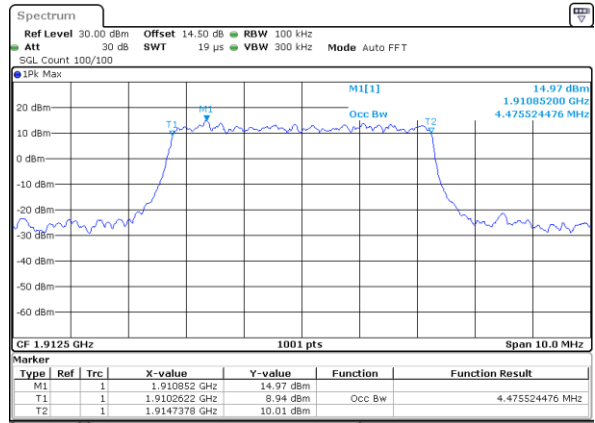

Highest Channel / 3MHz / 16QAM

Date: 12 JUN 2020 05:28:06

LTE Band 25

Lowest Channel / 5MHz / QPSK

Date: 12 JUN 2020 05:40:22

Lowest Channel / 5MHz / 16QAM

Date: 12 JUN 2020 05:41:05

Middle Channel / 5MHz / QPSK

Date: 12 JUN 2020 07:36:46

Middle Channel / 5MHz / 16QAM

Date: 12 JUN 2020 07:37:03

Highest Channel / 5MHz / QPSK

Date: 12 JUN 2020 07:39:27

Highest Channel / 5MHz / 16QAM

Date: 12 JUN 2020 07:39:42

LTE Band 25

Highest Channel / 10MHz / QPSK

Date: 13 JUN 2020 15:31:30

Highest Channel / 10MHz / 16QAM

Date: 13 JUN 2020 15:30:07

LTE Band 25

Lowest Channel / 15MHz / QPSK

Date: 13 JUN 2020 16:12:19

Lowest Channel / 15MHz / 16QAM