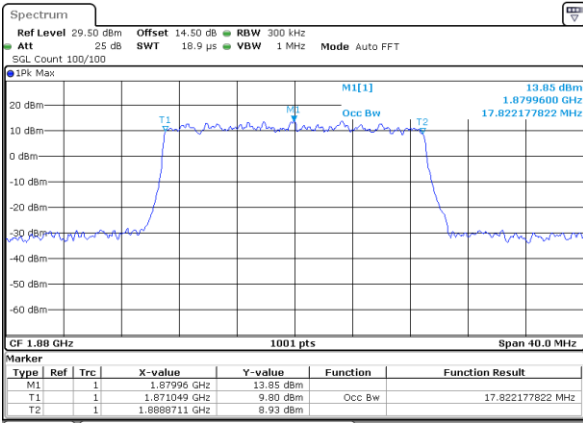

Date: 13 JUN 2020 16:27:26

LTE Band 25

Lowest Channel / 20MHz / QPSK

Date: 13 JUN 2020 17:11:12

Lowest Channel / 20MHz / 16QAM

Date: 13 JUN 2020 17:13:42

Middle Channel / 20MHz / QPSK

Date: 13 JUN 2020 17:12:18

Middle Channel / 20MHz / 16QAM

Date: 13 JUN 2020 17:24:33

Highest Channel / 20MHz / QPSK

Date: 13 JUN 2020 17:40:03

Highest Channel / 20MHz / 16QAM

Date: 13 JUN 2020 17:58:17

LTE Band 25

Lowest Channel / 1.4MHz / 64QAM