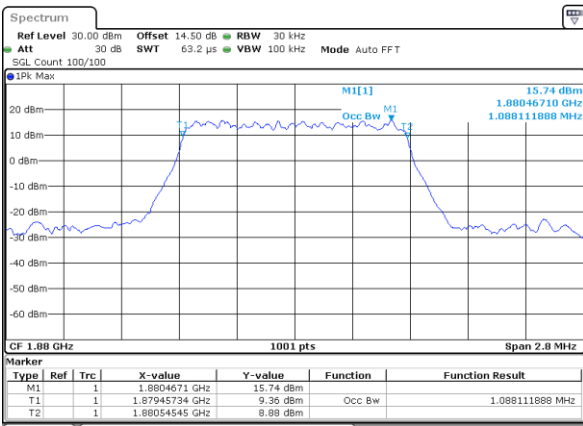

LTE Band 25

Lowest Channel / 1.4MHz / QPSK

Date: 12 JUN 2020 03:26:07

Lowest Channel / 1.4MHz / 16QAM

Date: 12 JUN 2020 03:28:48

Middle Channel / 1.4MHz / QPSK

Date: 12 JUN 2020 04:22:11

Middle Channel / 1.4MHz / 16QAM

Date: 12 JUN 2020 04:28:57

Highest Channel / 1.4MHz / QPSK

Date: 12 JUN 2020 04:25:35

Highest Channel / 1.4MHz / 16QAM

Date: 12 JUN 2020 04:28:20

LTE Band 25

Lowest Channel / 3MHz / QPSK

Date: 12 JUN 2020 05:07:22