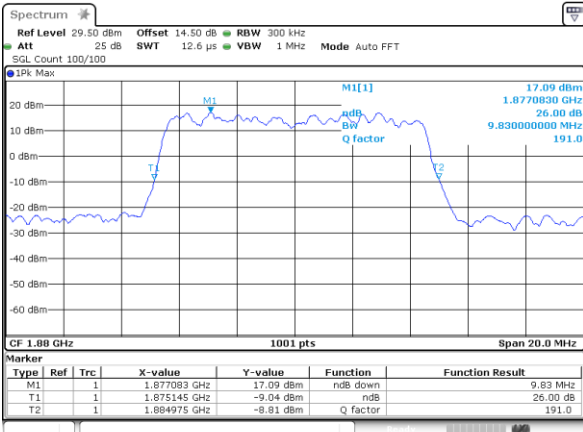

Lowest Channel / 10MHz / QPSK

Date: 12 JUN 2020 08:11:43

Lowest Channel / 10MHz / 16QAM

Date: 12 JUN 2020 08:12:47

Middle Channel / 10MHz / QPSK

Date: 13 JUN 2020 15:19:51

Middle Channel / 10MHz / 16QAM

Date: 13 JUN 2020 15:20:27

Highest Channel / 10MHz / QPSK

Date: 13 JUN 2020 15:31:41

Highest Channel / 10MHz / 16QAM

Date: 13 JUN 2020 15:30:20

LTE Band 25

Lowest Channel / 15MHz / QPSK

Date: 13 JUN 2020 16:12:35

Lowest Channel / 15MHz / 16QAM