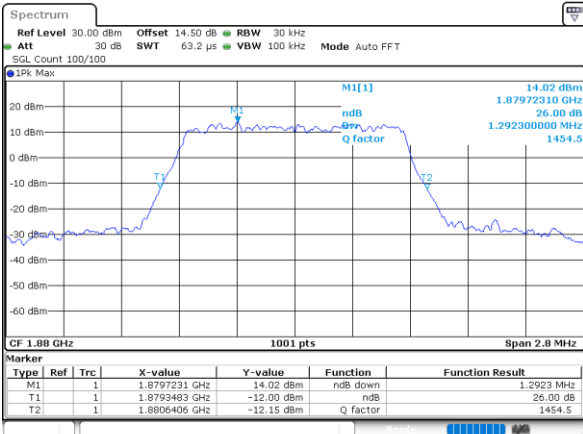

Middle Channel / 1.4MHz / 64QAM

Date: 12 JUN 2020 04:20:40