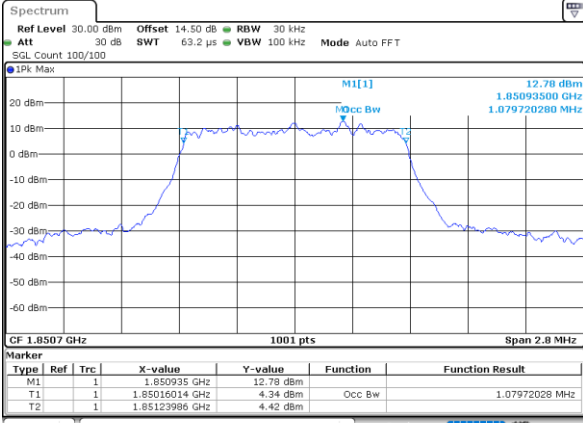

Date: 13 JUN 2020 16:27:26

LTE Band 25

Lowest Channel / 20MHz / QPSK

Date: 13 JUN 2020 17:11:12

Lowest Channel / 20MHz / 16QAM

Date: 13 JUN 2020 17:13:42

Middle Channel / 20MHz / QPSK

Date: 13 JUN 2020 17:12:18

Middle Channel / 20MHz / 16QAM

Date: 13 JUN 2020 17:24:33

Highest Channel / 20MHz / QPSK

Date: 13 JUN 2020 17:40:03

Highest Channel / 20MHz / 16QAM

Date: 13 JUN 2020 17:58:17

LTE Band 25

Lowest Channel / 1.4MHz / 64QAM

Date: 12 JUN 2020 03:30:44

Lowest Channel / 3MHz / 64QAM

Date: 12 JUN 2020 05:10:42

Middle Channel / 1.4MHz / 64QAM

Date: 12 JUN 2020 04:20:29

Middle Channel / 3MHz / 64QAM

Date: 12 JUN 2020 05:18:49

Highest Channel / 1.4MHz / 64QAM

Date: 12 JUN 2020 04:30:21

Highest Channel / 3MHz / 64QAM

Date: 12 JUN 2020 05:20:39

LTE Band 25

Lowest Channel / 5MHz / 64QAM

Date: 12 JUN 2020 05:41:46

Lowest Channel / 10MHz / 64QAM

Date: 12 JUN 2020 08:15:02