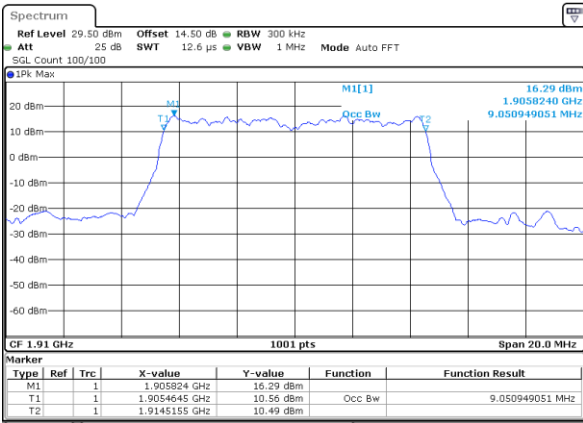

Date: 12 JUN 2020 07:36:46

Middle Channel / 5MHz / 16QAM

Date: 12 JUN 2020 07:37:03

Highest Channel / 5MHz / QPSK

Date: 12 JUN 2020 07:39:27

Highest Channel / 5MHz / 16QAM

Date: 12 JUN 2020 07:39:42

LTE Band 25

Lowest Channel / 10MHz / QPSK

Date: 12 JUN 2020 08:11:36

Lowest Channel / 10MHz / 16QAM

Date: 12 JUN 2020 08:12:40

Middle Channel / 10MHz / QPSK

Date: 13 JUN 2020 15:19:05

Middle Channel / 10MHz / 16QAM

Date: 13 JUN 2020 15:20:10

Highest Channel / 10MHz / QPSK

Date: 13 JUN 2020 15:31:30

Highest Channel / 10MHz / 16QAM

Date: 13 JUN 2020 15:30:07

LTE Band 25

Lowest Channel / 15MHz / QPSK

Date: 13 JUN 2020 16:12:19

Lowest Channel / 15MHz / 16QAM