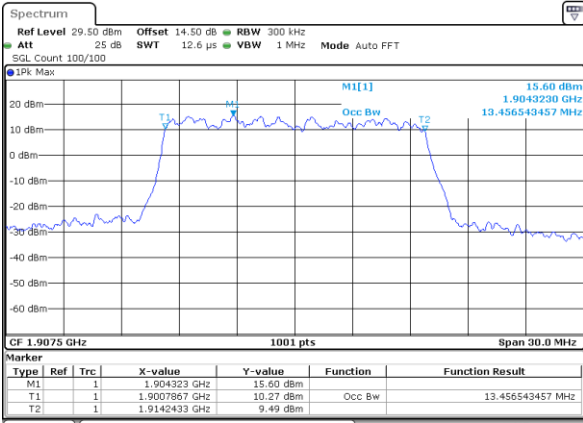

Highest Channel / 10MHz / QPSK

Date: 13 JUN 2020 15:31:30

Highest Channel / 10MHz / 16QAM

Date: 13 JUN 2020 15:30:07

LTE Band 25

Lowest Channel / 15MHz / QPSK

Date: 13 JUN 2020 16:12:19

Lowest Channel / 15MHz / 16QAM

Date: 13 JUN 2020 16:13:15

Middle Channel / 15MHz / QPSK

Date: 13 JUN 2020 16:26:23

Middle Channel / 15MHz / 16QAM

Date: 13 JUN 2020 16:25:56

Highest Channel / 15MHz / QPSK

Date: 13 JUN 2020 16:26:58

Highest Channel / 15MHz / 16QAM

Date: 13 JUN 2020 16:27:26

LTE Band 25

Lowest Channel / 20MHz / QPSK

Date: 13 JUN 2020 17:11:12

Lowest Channel / 20MHz / 16QAM

Date: 13 JUN 2020 17:13:42

Middle Channel / 20MHz / QPSK

Date: 13 JUN 2020 17:12:18

Middle Channel / 20MHz / 16QAM

Date: 13 JUN 2020 17:24:33

Highest Channel / 20MHz / QPSK

Date: 13 JUN 2020 17:40:03

Highest Channel / 20MHz / 16QAM

Date: 13 JUN 2020 17:58:17

LTE Band 25

Lowest Channel / 1.4MHz / 64QAM