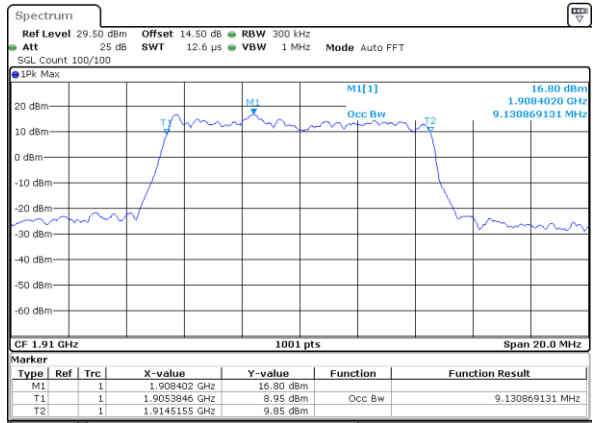

Date: 12 JUN 2020 04:30:21

Highest Channel / 3MHz / 64QAM

Date: 12 JUN 2020 05:20:39

LTE Band 25

Lowest Channel / 5MHz / 64QAM

Date: 12 JUN 2020 05:41:46

Lowest Channel / 10MHz / 64QAM

Date: 12 JUN 2020 08:15:02

Middle Channel / 5MHz / 64QAM

Date: 12 JUN 2020 07:37:18

Middle Channel / 10MHz / 64QAM

Date: 13 JUN 2020 15:21:01

Highest Channel / 5MHz / 64QAM

Date: 12 JUN 2020 07:37:44

Highest Channel / 10MHz / 64QAM

Date: 13 JUN 2020 15:28:51

LTE Band 25

Lowest Channel / 15MHz / 64QAM

Date: 13 JUN 2020 16:14:31

Lowest Channel / 20MHz / 64QAM

Date: 13 JUN 2020 17:11:00

Middle Channel / 15MHz / 64QAM

Date: 13 JUN 2020 16:25:28

Middle Channel / 20MHz / 64QAM

Date: 13 JUN 2020 17:26:03

Highest Channel / 15MHz / 64QAM

Date: 13 JUN 2020 16:27:56

Highest Channel / 20MHz / 64QAM

Date: 13 JUN 2020 17:36:21

Conducted Band Edge

LTE Band 25 / 1.4MHz / 16QAM

Lowest Band Edge / 1 RB