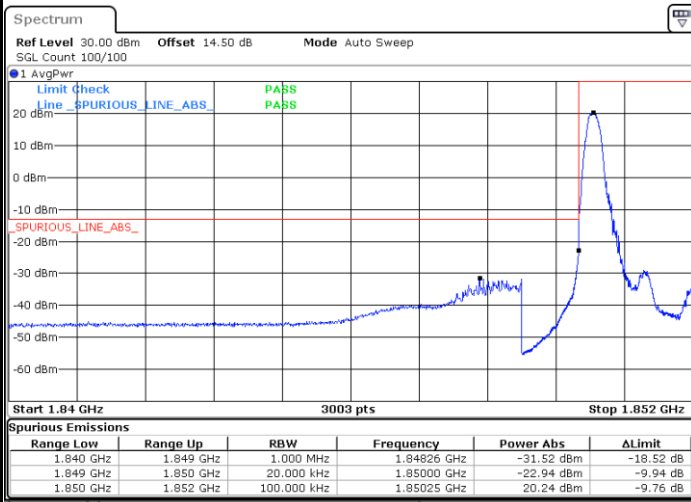

LTE Band 25

Lowest Channel / 15MHz / 64QAM

Date: 13 JUN 2020 16:14:31

Lowest Channel / 20MHz / 64QAM

Date: 13 JUN 2020 17:11:00

Middle Channel / 15MHz / 64QAM

Date: 13 JUN 2020 16:25:28

Middle Channel / 20MHz / 64QAM

Date: 13 JUN 2020 17:26:03

Highest Channel / 15MHz / 64QAM

Date: 13 JUN 2020 16:27:56

Highest Channel / 20MHz / 64QAM

Date: 13 JUN 2020 17:36:21

Conducted Band Edge

LTE Band 25 / 1.4MHz / 16QAM

Lowest Band Edge / 1 RB

Date: 12.JUN.2020 03:56:14

Highest Band Edge / 1 RB

Date: 12.JUN.2020 05:02:19

Lowest Band Edge / Full RB

Date: 12.JUN.2020 03:30:21

Highest Band Edge / Full RB

Date: 12.JUN.2020 04:29:46

LTE Band 25 / 1.4MHz / 64QAM