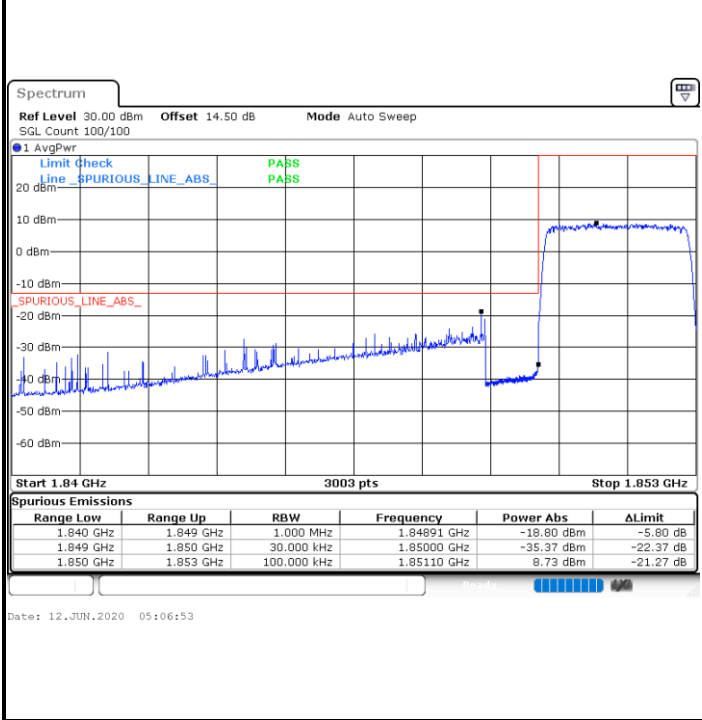

LTE Band 25 / 3MHz / QPSK

Lowest Band Edge / 1RB

Date: 12.JUN.2020 05:09:25

Highest Band Edge / 1 RB

Date: 12.JUN.2020 05:37:06

Lowest Band Edge / Full RB

Date: 12.JUN.2020 05:08:16

Highest Band Edge / Full RB

Date: 12.JUN.2020 05:23:59

LTE Band 25 / 3MHz / 16QAM

Lowest Band Edge / 1 RB

Highest Band Edge / 1 RB

Lowest Band Edge / Full RB

Highest Band Edge / Full RB