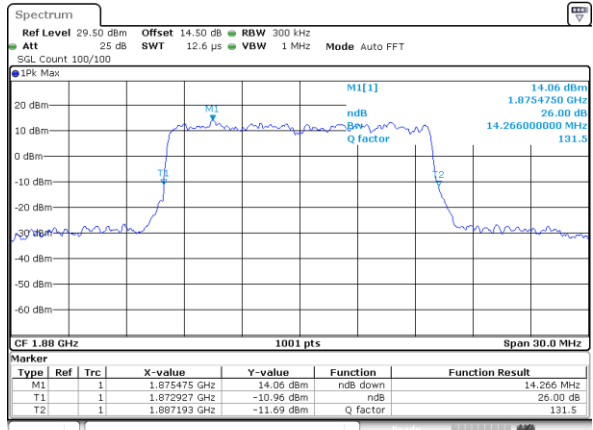

Middle Channel / 15MHz / 16QAM

Date: 13 JUN 2020 16:26:08