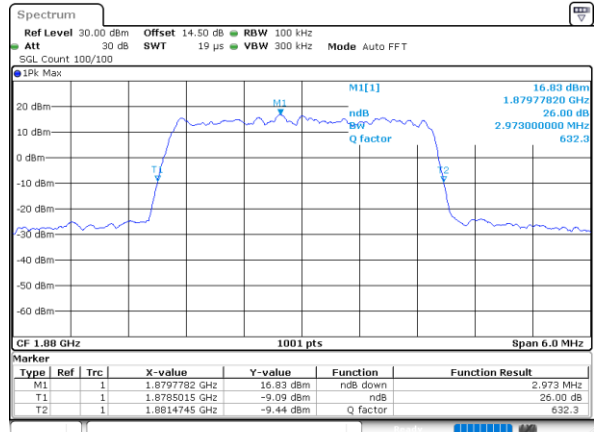

Middle Channel / 3MHz / 16QAM

Date: 12 JUN 2020 05:18:34