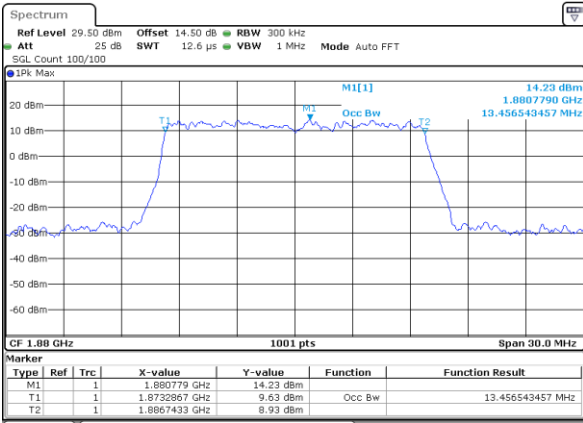

Middle Channel / 15MHz / QPSK

Date: 13 JUN 2020 16:26:23