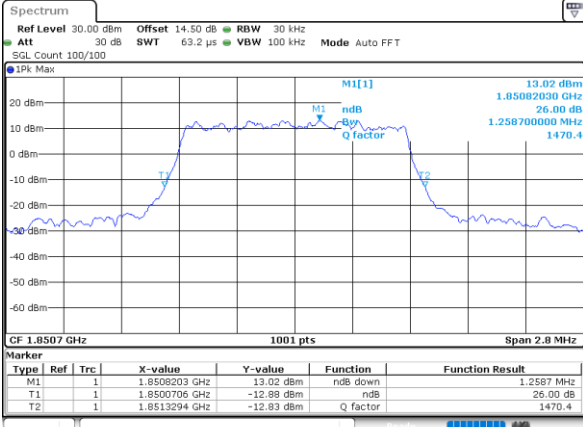

LTE Band 25

Lowest Channel / 1.4MHz / QPSK

Date: 12 JUN 2020 03:26:16