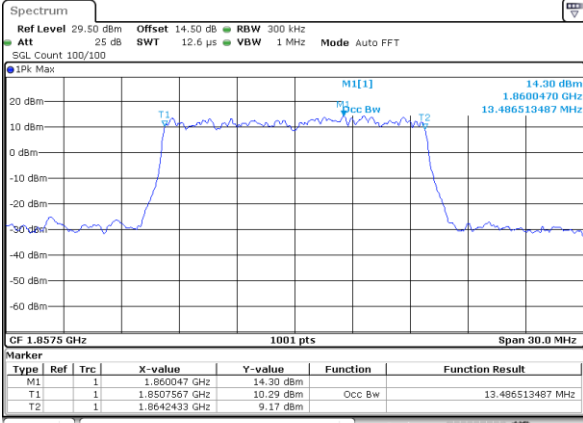

Date: 12 JUN 2020 04:30:21

Highest Channel / 3MHz / 64QAM

Date: 12 JUN 2020 05:20:39

LTE Band 25

Lowest Channel / 5MHz / 64QAM

Date: 12 JUN 2020 05:41:46

Lowest Channel / 10MHz / 64QAM

Date: 12 JUN 2020 08:15:02

Middle Channel / 5MHz / 64QAM

Date: 12 JUN 2020 07:37:18

Middle Channel / 10MHz / 64QAM

Date: 13 JUN 2020 15:21:01

Highest Channel / 5MHz / 64QAM

Date: 12 JUN 2020 07:37:44

Highest Channel / 10MHz / 64QAM

Date: 13 JUN 2020 15:28:51

LTE Band 25

Lowest Channel / 15MHz / 64QAM

Date: 13 JUN 2020 16:14:31

Lowest Channel / 20MHz / 64QAM

Date: 13 JUN 2020 17:11:00

Middle Channel / 15MHz / 64QAM

Date: 13 JUN 2020 16:25:28

Middle Channel / 20MHz / 64QAM

Date: 13 JUN 2020 17:26:03

Highest Channel / 15MHz / 64QAM

Date: 13 JUN 2020 16:27:56

Highest Channel / 20MHz / 64QAM

Date: 13 JUN 2020 17:36:21

Conducted Band Edge

LTE Band 25 / 1.4MHz / 16QAM

Lowest Band Edge / 1 RB