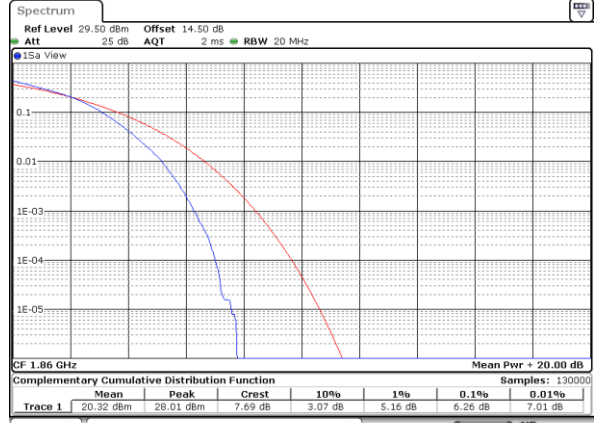

LTE Band 25 / 20MHz / 64QAM

Lowest Channel / 1RB

Date: 13 JUN 2020 17:18:15

Lowest Channel / Full RB

Date: 13 JUN 2020 17:17:32

Middle Channel / 1RB

Date: 13 JUN 2020 17:27:54

Middle Channel / Full RB

Date: 13 JUN 2020 17:26:33

Highest Channel / 1RB

Date: 13 JUN 2020 17:35:51

Highest Channel / Full RB

Date: 13 JUN 2020 17:36:10

26dB Bandwidth

Mode	LTE Band 25 : 26dB BW(MHz)											
BW	1.4MHz		3MHz		5MHz		10MHz		15MHz		20MHz	
Mod.	QPSK	16QAM	QPSK	16QAM	QPSK	16QAM	QPSK	16QAM	QPSK	16QAM	QPSK	16QAM
Lowest CH	1.26	1.28	2.96	2.96	5.11	5.15	9.93	10.15	14.48	14.75	19.10	19.14
Middle CH	1.29	1.30	2.95	2.97	5.11	5.00	9.83	10.03	14.78	14.27	19.14	19.22
Highest CH	1.27	1.26	2.96	2.97	5.06	5.02	10.05	10.15	14.48	14.42	19.06	19.10
Mode	LTE Band 25 : 26dB BW(MHz)											
BW	1.4MHz		3MHz		5MHz		10MHz		15MHz		20MHz	
Mod.	64QAM		64QAM		64QAM		64QAM		64QAM		64QAM	
Lowest CH	1.27	-	2.96	-	4.90	-	9.77	-	14.69	-	19.02	-
Middle CH	1.29	-	2.96	-	5.08	-	9.85	-	14.66	-	19.54	-
Highest CH	1.30	-	2.96	-	5.03	-	9.63	-	14.33	-	18.90	-