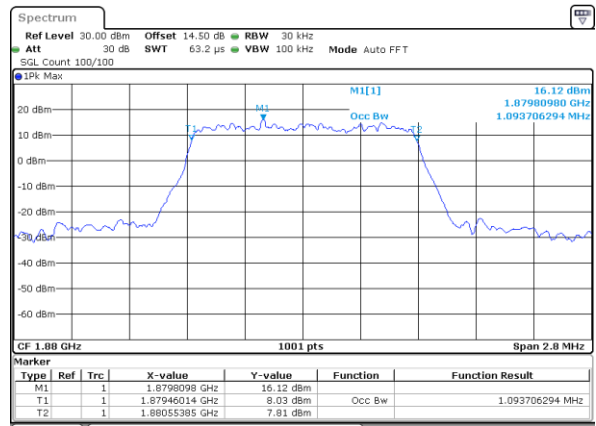

LTE Band 25

Lowest Channel / 1.4MHz / QPSK

Date: 12 JUN 2020 03:26:07

Lowest Channel / 1.4MHz / 16QAM

Date: 12 JUN 2020 03:28:48

Middle Channel / 1.4MHz / QPSK

Date: 12 JUN 2020 04:22:11

Middle Channel / 1.4MHz / 16QAM

Date: 12 JUN 2020 04:28:57

Highest Channel / 1.4MHz / QPSK

Date: 12 JUN 2020 04:25:35

Highest Channel / 1.4MHz / 16QAM

Date: 12 JUN 2020 04:28:20

LTE Band 25

Lowest Channel / 3MHz / QPSK

Date: 12 JUN 2020 05:07:22