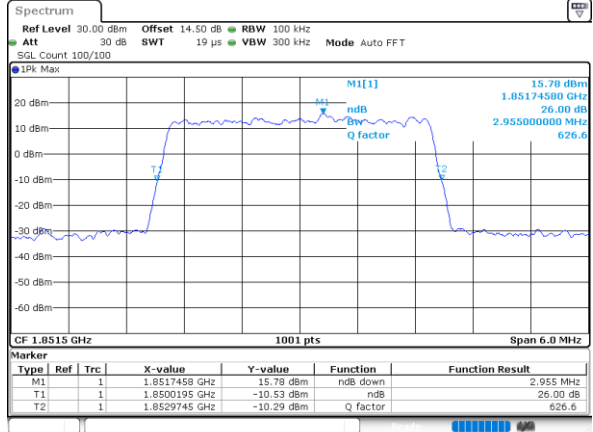

Lowest Channel / 3MHz / 64QAM

Date: 12 JUN 2020 05:10:48