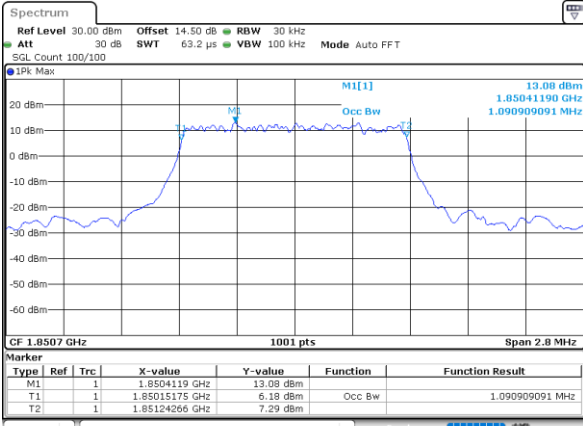

Date: 13 JUN 2020 17:26:16

Highest Channel / 15MHz / 64QAM

Date: 13 JUN 2020 16:28:09

Highest Channel / 20MHz / 64QAM

Date: 13 JUN 2020 17:36:34

Occupied Bandwidth

Mode	LTE Band 25 : 99%OBW(MHz)											
BW	1.4MHz		3MHz		5MHz		10MHz		15MHz		20MHz	
Mod.	QPSK	16QAM	QPSK	16QAM	QPSK	16QAM	QPSK	16QAM	QPSK	16QAM	QPSK	16QAM
Lowest CH	1.09	1.10	2.72	2.72	4.49	4.50	9.05	9.05	13.49	13.52	17.94	17.86
Middle CH	1.09	1.09	2.72	2.70	4.52	4.49	9.03	9.05	13.46	13.52	17.82	17.90
Highest CH	1.09	1.10	2.72	2.71	4.49	4.48	9.05	9.05	13.46	13.46	17.90	17.86
Mode	LTE Band 25 : 99%OBW(MHz)											
BW	1.4MHz		3MHz		5MHz		10MHz		15MHz		20MHz	
Mod.	64QAM		64QAM		64QAM		64QAM		64QAM		64QAM	
Lowest CH	1.08	-	2.72	-	4.51	-	9.05	-	13.49	-	17.90	-
Middle CH	1.09	-	2.72	-	4.49	-	9.07	-	13.43	-	17.86	-
Highest CH	1.09	-	2.70	-	4.50	-	9.13	-	13.43	-	17.90	-

LTE Band 25

Lowest Channel / 1.4MHz / QPSK

Date: 12 JUN 2020 03:26:07

Lowest Channel / 1.4MHz / 16QAM

Date: 12 JUN 2020 03:28:48

Middle Channel / 1.4MHz / QPSK

Date: 12 JUN 2020 04:22:11

Middle Channel / 1.4MHz / 16QAM

Date: 12 JUN 2020 04:28:57

Highest Channel / 1.4MHz / QPSK

Date: 12 JUN 2020 04:25:35

Highest Channel / 1.4MHz / 16QAM

Date: 12 JUN 2020 04:28:20

LTE Band 25

Lowest Channel / 3MHz / QPSK

Date: 12 JUN 2020 05:07:22