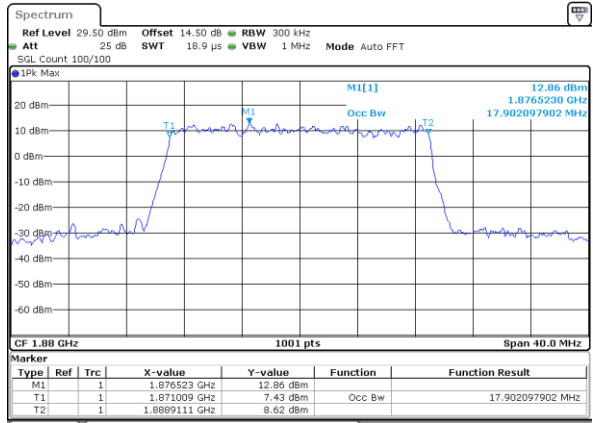

Date: 13 JUN 2020 16:27:26

LTE Band 25

Lowest Channel / 20MHz / QPSK

Date: 13 JUN 2020 17:11:12

Lowest Channel / 20MHz / 16QAM

Date: 13 JUN 2020 17:13:42

Middle Channel / 20MHz / QPSK

Date: 13 JUN 2020 17:12:18

Middle Channel / 20MHz / 16QAM

Date: 13 JUN 2020 17:24:33

Highest Channel / 20MHz / QPSK

Date: 13 JUN 2020 17:40:03

Highest Channel / 20MHz / 16QAM

Date: 13 JUN 2020 17:58:17

LTE Band 25

Lowest Channel / 1.4MHz / 64QAM