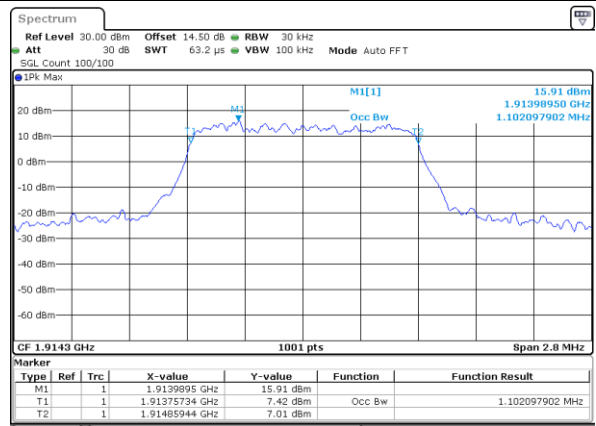

LTE Band 25

Lowest Channel / 1.4MHz / QPSK

Date: 12 JUN 2020 03:26:07

Lowest Channel / 1.4MHz / 16QAM

Date: 12 JUN 2020 03:28:48

Middle Channel / 1.4MHz / QPSK

Date: 12 JUN 2020 04:22:11

Middle Channel / 1.4MHz / 16QAM

Date: 12 JUN 2020 04:28:57

Highest Channel / 1.4MHz / QPSK

Date: 12 JUN 2020 04:25:35

Highest Channel / 1.4MHz / 16QAM

Date: 12 JUN 2020 04:28:20

LTE Band 25

Lowest Channel / 3MHz / QPSK

Date: 12 JUN 2020 05:07:22