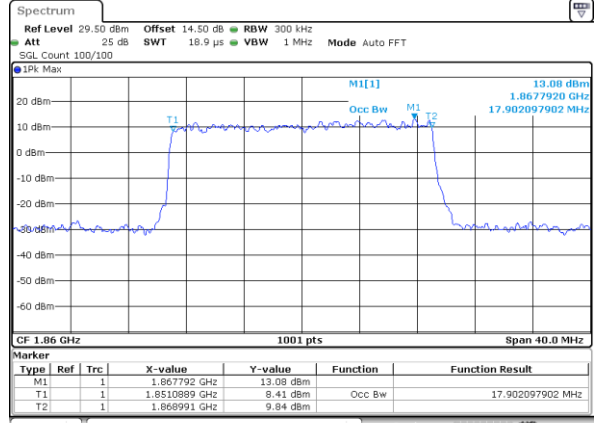

Date: 12 JUN 2020 04:30:21

Highest Channel / 3MHz / 64QAM

Date: 12 JUN 2020 05:20:39

LTE Band 25

Lowest Channel / 5MHz / 64QAM

Date: 12 JUN 2020 05:41:46

Lowest Channel / 10MHz / 64QAM

Date: 12 JUN 2020 08:15:02

Middle Channel / 5MHz / 64QAM

Date: 12 JUN 2020 07:37:18

Middle Channel / 10MHz / 64QAM

Date: 13 JUN 2020 15:21:01

Highest Channel / 5MHz / 64QAM

Date: 12 JUN 2020 07:37:44

Highest Channel / 10MHz / 64QAM

Date: 13 JUN 2020 15:28:51

LTE Band 25

Lowest Channel / 15MHz / 64QAM

Date: 13 JUN 2020 16:14:31

Lowest Channel / 20MHz / 64QAM

Date: 13 JUN 2020 17:11:00

Middle Channel / 15MHz / 64QAM

Date: 13 JUN 2020 16:25:28

Middle Channel / 20MHz / 64QAM

Date: 13 JUN 2020 17:26:03

Highest Channel / 15MHz / 64QAM

Date: 13 JUN 2020 16:27:56

Highest Channel / 20MHz / 64QAM

Date: 13 JUN 2020 17:36:21

Conducted Band Edge

LTE Band 25 / 1.4MHz / 16QAM

Lowest Band Edge / 1 RB