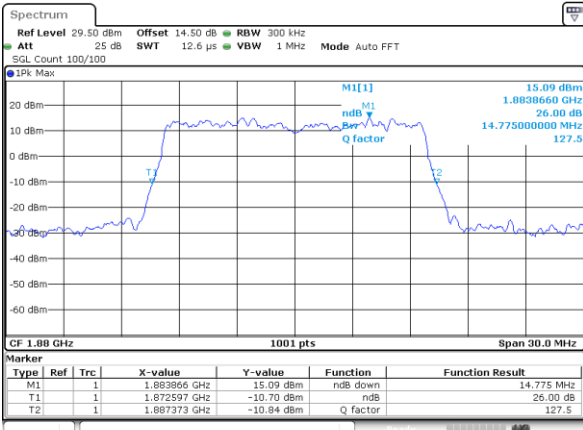

Middle Channel / 15MHz / QPSK

Date: 13 JUN 2020 16:26:05