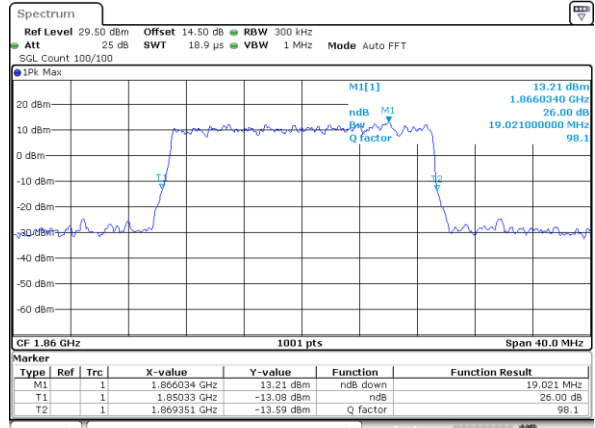

Lowest Channel / 20MHz / 64QAM

Date: 13 JUN 2020 17:11:17