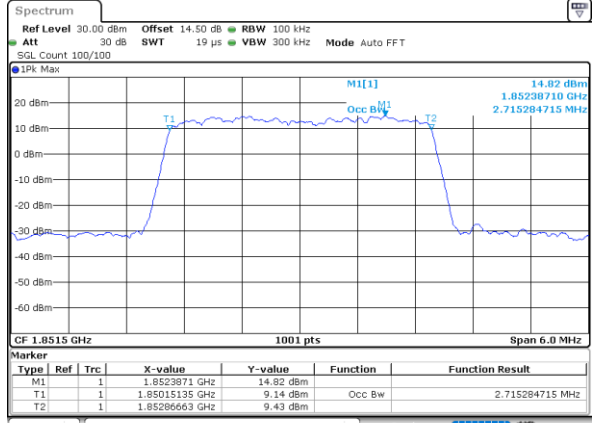

Date: 13 JUN 2020 16:27:26

LTE Band 25

Lowest Channel / 20MHz / QPSK

Date: 13 JUN 2020 17:11:12

Lowest Channel / 20MHz / 16QAM

Date: 13 JUN 2020 17:13:42

Middle Channel / 20MHz / QPSK

Date: 13 JUN 2020 17:12:18

Middle Channel / 20MHz / 16QAM

Date: 13 JUN 2020 17:24:33

Highest Channel / 20MHz / QPSK

Date: 13 JUN 2020 17:40:03

Highest Channel / 20MHz / 16QAM

Date: 13 JUN 2020 17:58:17

LTE Band 25

Lowest Channel / 1.4MHz / 64QAM

Date: 12 JUN 2020 03:30:44

Lowest Channel / 3MHz / 64QAM

Date: 12 JUN 2020 05:10:42

Middle Channel / 1.4MHz / 64QAM

Date: 12 JUN 2020 04:20:29

Middle Channel / 3MHz / 64QAM

Date: 12 JUN 2020 05:18:49

Highest Channel / 1.4MHz / 64QAM

Date: 12 JUN 2020 04:30:21

Highest Channel / 3MHz / 64QAM

Date: 12 JUN 2020 05:20:39

LTE Band 25

Lowest Channel / 5MHz / 64QAM

Date: 12 JUN 2020 05:41:46

Lowest Channel / 10MHz / 64QAM

Date: 12 JUN 2020 08:15:02