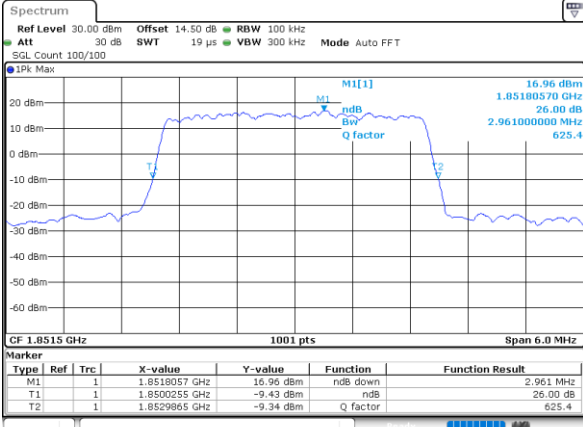

Date: 12 JUN 2020 04:21:05

Highest Channel / 1.4MHz / QPSK

Date: 12 JUN 2020 04:26:14

Highest Channel / 1.4MHz / 16QAM

Date: 12 JUN 2020 04:28:28

LTE Band 25

Lowest Channel / 3MHz / QPSK

Date: 12 JUN 2020 05:07:29