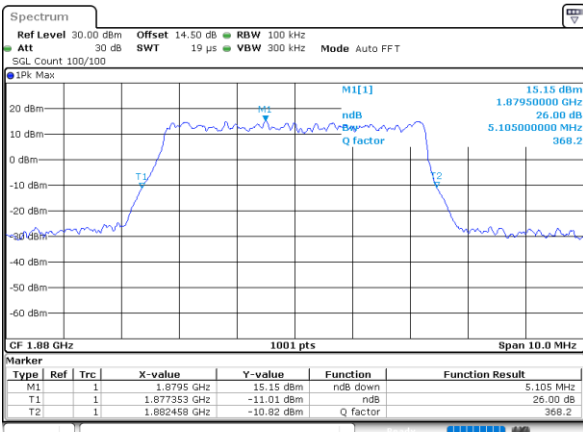

Highest Channel / 3MHz / 16QAM

Date: 12 JUN 2020 05:28:13

LTE Band 25

Lowest Channel / 5MHz / QPSK

Date: 12 JUN 2020 05:40:29

Lowest Channel / 5MHz / 16QAM

Date: 12 JUN 2020 05:41:14

Middle Channel / 5MHz / QPSK