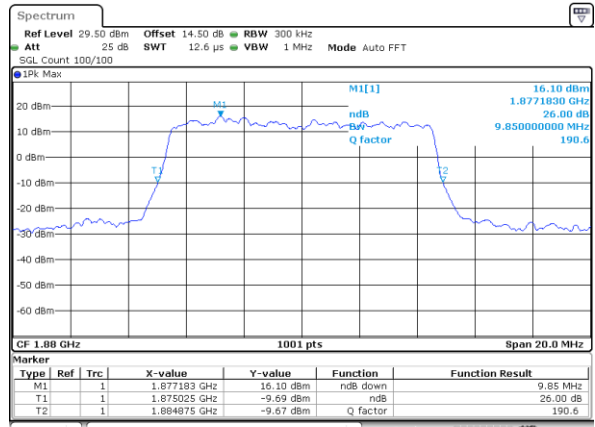

Middle Channel / 10MHz / 64QAM

Date: 13 JUN 2020 15:21:48