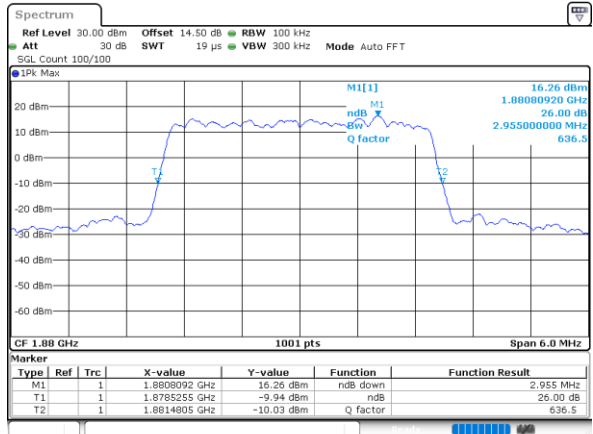

Date: 12 JUN 2020 03:30:54

Lowest Channel / 3MHz / 64QAM

Date: 12 JUN 2020 05:10:48

Middle Channel / 1.4MHz / 64QAM

Date: 12 JUN 2020 04:20:40

Middle Channel / 3MHz / 64QAM

Date: 12 JUN 2020 05:10:58

Highest Channel / 1.4MHz / 64QAM

Date: 12 JUN 2020 04:30:29

Highest Channel / 3MHz / 64QAM

Date: 12 JUN 2020 05:12:08

LTE Band 25

Lowest Channel / 5MHz / 64QAM

Date: 12 JUN 2020 05:41:53

Lowest Channel / 10MHz / 64QAM

Date: 12 JUN 2020 08:15:10