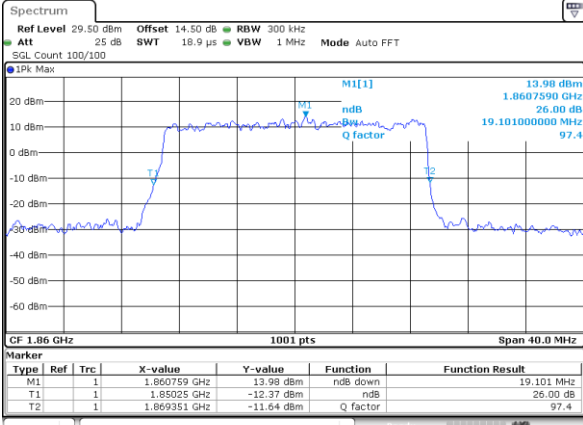

Date: 13 JUN 2020 16:13:29

Middle Channel / 15MHz / QPSK

Date: 13 JUN 2020 16:26:05

Middle Channel / 15MHz / 16QAM

Date: 13 JUN 2020 16:26:08

Highest Channel / 15MHz / QPSK

Date: 13 JUN 2020 16:27:09

Highest Channel / 15MHz / 16QAM

Date: 13 JUN 2020 16:27:40

LTE Band 25

Lowest Channel / 20MHz / QPSK

Date: 13 JUN 2020 17:11:26

Lowest Channel / 20MHz / 16QAM

Date: 13 JUN 2020 17:11:56

Middle Channel / 20MHz / QPSK

Date: 13 JUN 2020 17:12:03