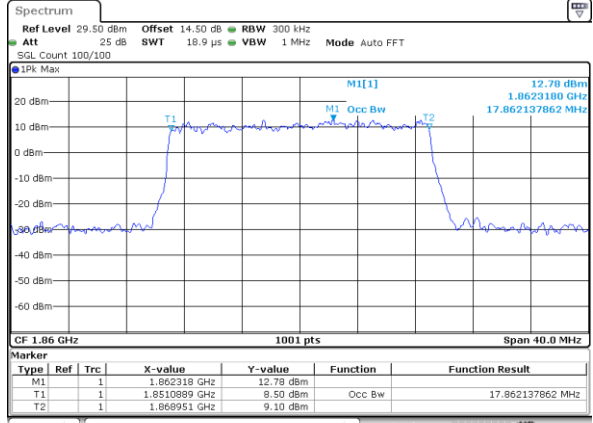

Date: 13 JUN 2020 16:27:26

LTE Band 25

Lowest Channel / 20MHz / QPSK

Date: 13 JUN 2020 17:11:12

Lowest Channel / 20MHz / 16QAM

Date: 13 JUN 2020 17:13:42

Middle Channel / 20MHz / QPSK

Date: 13 JUN 2020 17:12:18

Middle Channel / 20MHz / 16QAM

Date: 13 JUN 2020 17:24:33

Highest Channel / 20MHz / QPSK

Date: 13 JUN 2020 17:40:03

Highest Channel / 20MHz / 16QAM

Date: 13 JUN 2020 17:58:17

LTE Band 25

Lowest Channel / 1.4MHz / 64QAM