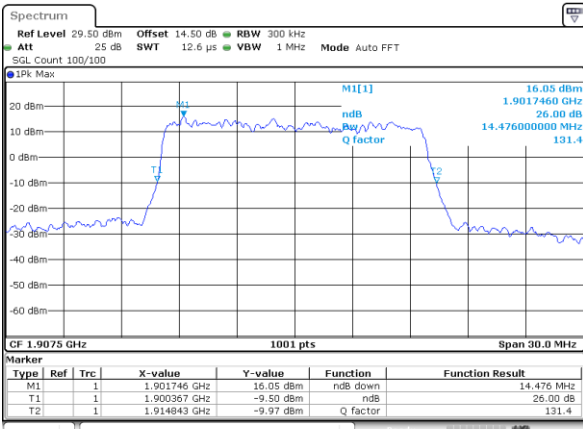

Date: 13 JUN 2020 16:13:29

Middle Channel / 15MHz / QPSK

Date: 13 JUN 2020 16:26:05

Middle Channel / 15MHz / 16QAM

Date: 13 JUN 2020 16:26:08

Highest Channel / 15MHz / QPSK

Date: 13 JUN 2020 16:27:09

Highest Channel / 15MHz / 16QAM