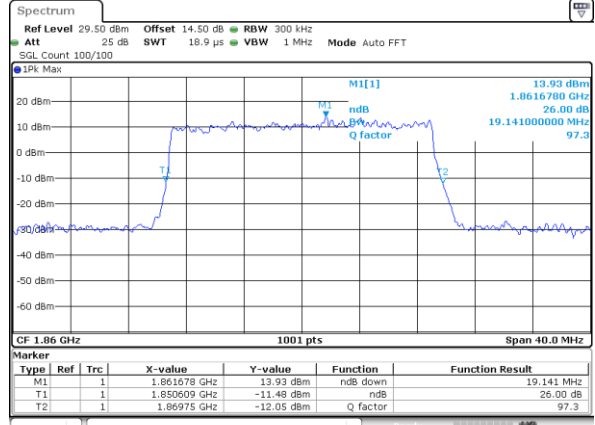

Date: 13 JUN 2020 16:27:40

LTE Band 25

Lowest Channel / 20MHz / QPSK

Date: 13 JUN 2020 17:11:26

Lowest Channel / 20MHz / 16QAM

Date: 13 JUN 2020 17:11:56

Middle Channel / 20MHz / QPSK

Date: 13 JUN 2020 17:12:03

Middle Channel / 20MHz / 16QAM

Date: 13 JUN 2020 17:12:44

Highest Channel / 20MHz / QPSK

Date: 13 JUN 2020 17:40:16

Highest Channel / 20MHz / 16QAM

Date: 13 JUN 2020 17:58:32

LTE Band 25

Lowest Channel / 1.4MHz / 64QAM