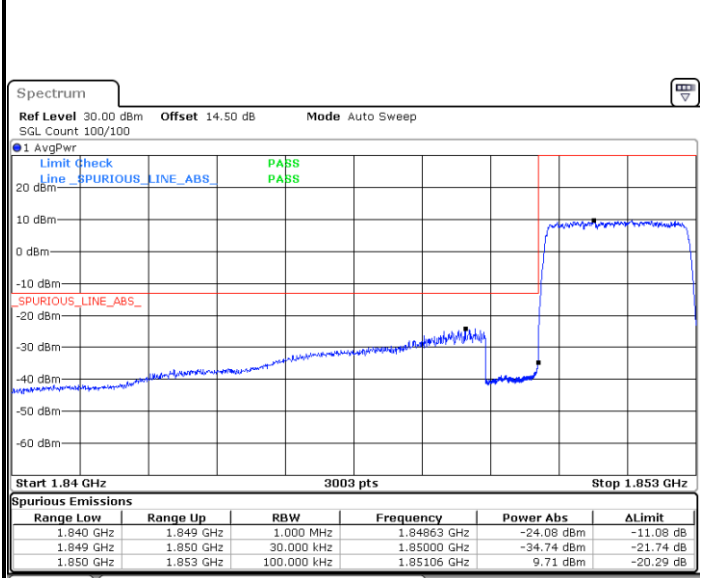

Date: 12.JUN.2020 03:56:14

Highest Band Edge / 1 RB

Date: 12.JUN.2020 05:02:19

Lowest Band Edge / Full RB

Date: 12.JUN.2020 03:30:21

Highest Band Edge / Full RB

Date: 12.JUN.2020 04:29:46

LTE Band 25 / 1.4MHz / 64QAM

Lowest Band Edge / 1 RB

Date: 12.JUN.2020 03:53:54

Highest Band Edge / 1 RB

Date: 12.JUN.2020 05:03:43

Lowest Band Edge / Full RB

Date: 12.JUN.2020 03:50:05

Highest Band Edge / Full RB

Date: 12.JUN.2020 04:31:36

LTE Band 25 / 3MHz / QPSK

Lowest Band Edge / 1RB

Date: 12.JUN.2020 05:09:25

Highest Band Edge / 1 RB

Date: 12.JUN.2020 05:37:06

Lowest Band Edge / Full RB

Date: 12.JUN.2020 05:08:16

Highest Band Edge / Full RB

Date: 12.JUN.2020 05:23:59

LTE Band 25 / 3MHz / 16QAM

Lowest Band Edge / 1 RB

Highest Band Edge / 1 RB

Lowest Band Edge / Full RB

Highest Band Edge / Full RB