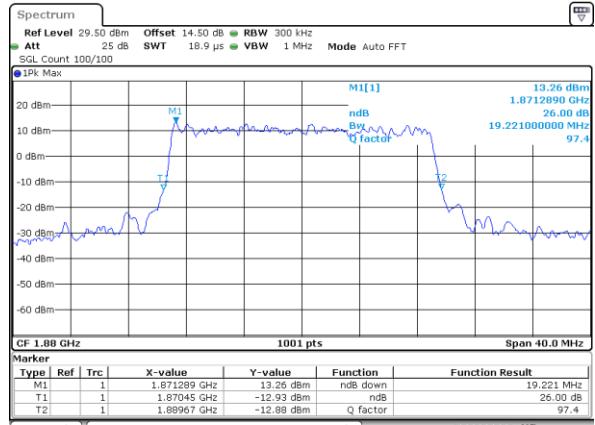

Date: 13 JUN 2020 16:27:40

LTE Band 25

Lowest Channel / 20MHz / QPSK

Date: 13 JUN 2020 17:11:26

Lowest Channel / 20MHz / 16QAM

Date: 13 JUN 2020 17:11:56

Middle Channel / 20MHz / QPSK

Date: 13 JUN 2020 17:12:03

Middle Channel / 20MHz / 16QAM

Date: 13 JUN 2020 17:12:44

Highest Channel / 20MHz / QPSK

Date: 13 JUN 2020 17:40:16

Highest Channel / 20MHz / 16QAM

Date: 13 JUN 2020 17:58:32

LTE Band 25

Lowest Channel / 1.4MHz / 64QAM