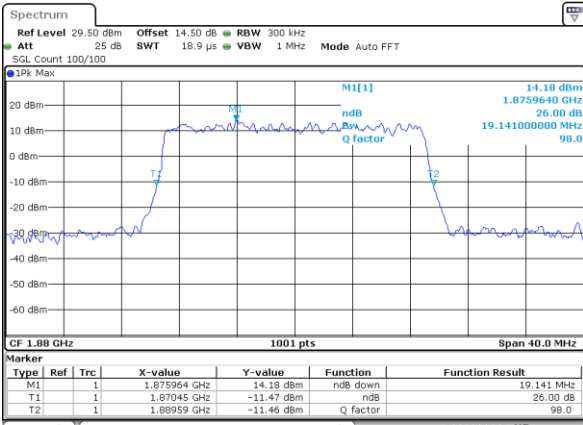

Date: 13 JUN 2020 16:27:40

LTE Band 25

Lowest Channel / 20MHz / QPSK

Date: 13 JUN 2020 17:11:26

Lowest Channel / 20MHz / 16QAM

Date: 13 JUN 2020 17:11:56

Middle Channel / 20MHz / QPSK

Date: 13 JUN 2020 17:12:03

Middle Channel / 20MHz / 16QAM

Date: 13 JUN 2020 17:12:44

Highest Channel / 20MHz / QPSK

Date: 13 JUN 2020 17:40:16

Highest Channel / 20MHz / 16QAM

Date: 13 JUN 2020 17:58:32

LTE Band 25

Lowest Channel / 1.4MHz / 64QAM