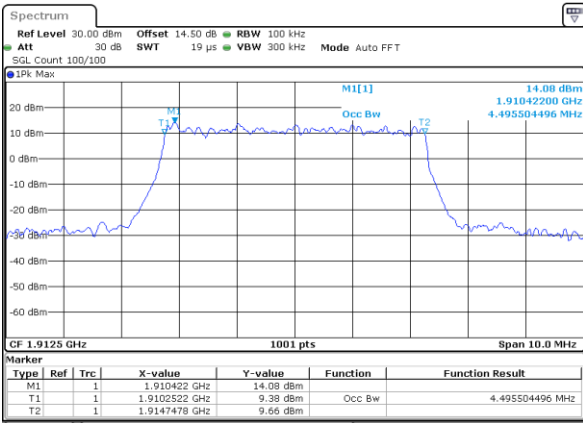

Date: 12 JUN 2020 04:30:21

Highest Channel / 3MHz / 64QAM

Date: 12 JUN 2020 05:20:39

LTE Band 25

Lowest Channel / 5MHz / 64QAM

Date: 12 JUN 2020 05:41:46

Lowest Channel / 10MHz / 64QAM

Date: 12 JUN 2020 08:15:02

Middle Channel / 5MHz / 64QAM

Date: 12 JUN 2020 07:37:18

Middle Channel / 10MHz / 64QAM

Date: 13 JUN 2020 15:21:01

Highest Channel / 5MHz / 64QAM

Date: 12 JUN 2020 07:37:44

Highest Channel / 10MHz / 64QAM

Date: 13 JUN 2020 15:28:51

LTE Band 25

Lowest Channel / 15MHz / 64QAM

Date: 13 JUN 2020 16:14:31

Lowest Channel / 20MHz / 64QAM

Date: 13 JUN 2020 17:11:00

Middle Channel / 15MHz / 64QAM

Date: 13 JUN 2020 16:25:28

Middle Channel / 20MHz / 64QAM

Date: 13 JUN 2020 17:26:03

Highest Channel / 15MHz / 64QAM

Date: 13 JUN 2020 16:27:56

Highest Channel / 20MHz / 64QAM

Date: 13 JUN 2020 17:36:21

Conducted Band Edge

LTE Band 25 / 1.4MHz / 16QAM

Lowest Band Edge / 1 RB