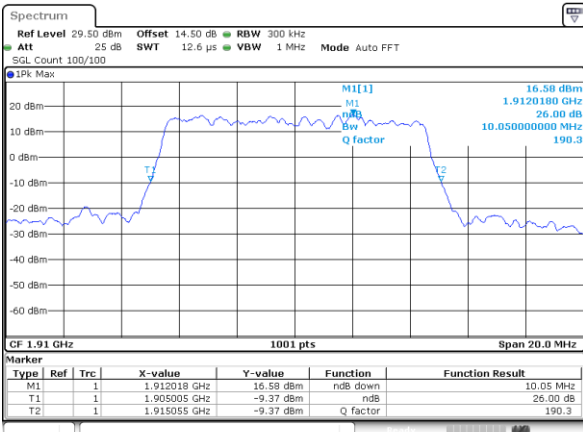

Highest Channel / 10MHz / QPSK

Date: 13 JUN 2020 15:31:41

Highest Channel / 10MHz / 16QAM

Date: 13 JUN 2020 15:30:20

LTE Band 25

Lowest Channel / 15MHz / QPSK

Date: 13 JUN 2020 16:12:35

Lowest Channel / 15MHz / 16QAM