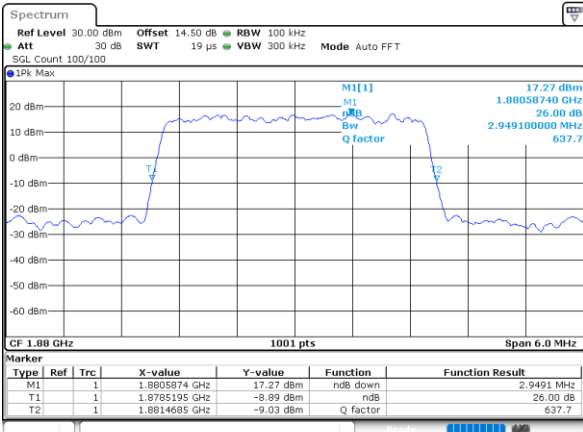

Middle Channel / 3MHz / QPSK

Date: 12 JUN 2020 05:18:12