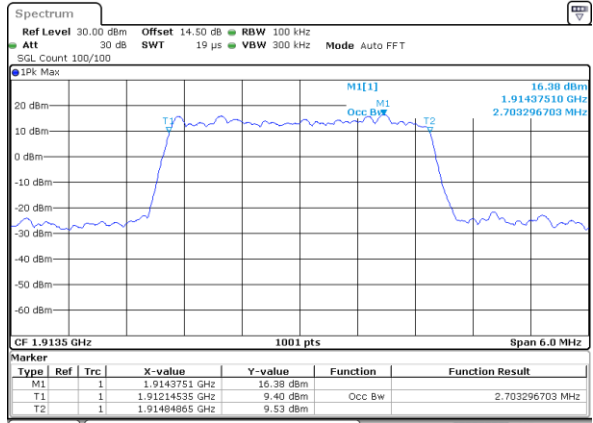

Middle Channel / 20MHz / 16QAM

Date: 13 JUN 2020 17:24:33

Highest Channel / 20MHz / QPSK

Date: 13 JUN 2020 17:40:03

Highest Channel / 20MHz / 16QAM

Date: 13 JUN 2020 17:58:17

LTE Band 25

Lowest Channel / 1.4MHz / 64QAM

Date: 12 JUN 2020 03:30:44

Lowest Channel / 3MHz / 64QAM

Date: 12 JUN 2020 05:10:42

Middle Channel / 1.4MHz / 64QAM

Date: 12 JUN 2020 04:20:29

Middle Channel / 3MHz / 64QAM

Date: 12 JUN 2020 05:18:49

Highest Channel / 1.4MHz / 64QAM

Date: 12 JUN 2020 04:30:21

Highest Channel / 3MHz / 64QAM

Date: 12 JUN 2020 05:20:39

LTE Band 25

Lowest Channel / 5MHz / 64QAM

Date: 12 JUN 2020 05:41:46

Lowest Channel / 10MHz / 64QAM

Date: 12 JUN 2020 08:15:02