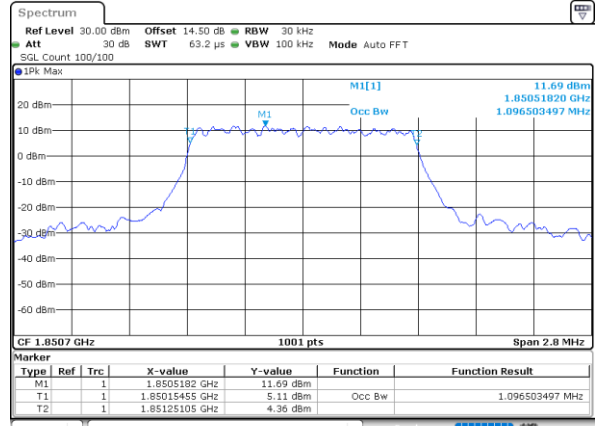

Date: 13 JUN 2020 17:26:16

Highest Channel / 15MHz / 64QAM

Date: 13 JUN 2020 16:28:09

Highest Channel / 20MHz / 64QAM

Date: 13 JUN 2020 17:36:34

Occupied Bandwidth

Mode	LTE Band 25 : 99%OBW(MHz)											
BW	1.4MHz		3MHz		5MHz		10MHz		15MHz		20MHz	
Mod.	QPSK	16QAM	QPSK	16QAM	QPSK	16QAM	QPSK	16QAM	QPSK	16QAM	QPSK	16QAM
Lowest CH	1.09	1.10	2.72	2.72	4.49	4.50	9.05	9.05	13.49	13.52	17.94	17.86
Middle CH	1.09	1.09	2.72	2.70	4.52	4.49	9.03	9.05	13.46	13.52	17.82	17.90
Highest CH	1.09	1.10	2.72	2.71	4.49	4.48	9.05	9.05	13.46	13.46	17.90	17.86
Mode	LTE Band 25 : 99%OBW(MHz)											
BW	1.4MHz		3MHz		5MHz		10MHz		15MHz		20MHz	
Mod.	64QAM		64QAM		64QAM		64QAM		64QAM		64QAM	
Lowest CH	1.08	-	2.72	-	4.51	-	9.05	-	13.49	-	17.90	-
Middle CH	1.09	-	2.72	-	4.49	-	9.07	-	13.43	-	17.86	-
Highest CH	1.09	-	2.70	-	4.50	-	9.13	-	13.43	-	17.90	-

LTE Band 25

Lowest Channel / 1.4MHz / QPSK

Date: 12 JUN 2020 03:26:07

Lowest Channel / 1.4MHz / 16QAM

Date: 12 JUN 2020 03:28:48

Middle Channel / 1.4MHz / QPSK

Date: 12 JUN 2020 04:22:11

Middle Channel / 1.4MHz / 16QAM

Date: 12 JUN 2020 04:28:57

Highest Channel / 1.4MHz / QPSK

Date: 12 JUN 2020 04:25:35

Highest Channel / 1.4MHz / 16QAM

Date: 12 JUN 2020 04:28:20

LTE Band 25

Lowest Channel / 3MHz / QPSK

Date: 12 JUN 2020 05:07:22