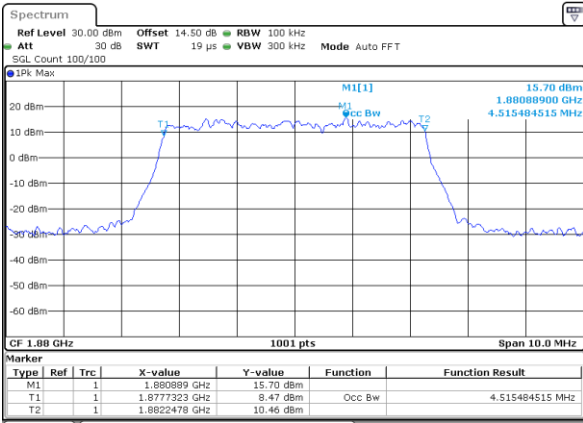

Highest Channel / 3MHz / 16QAM

Date: 12 JUN 2020 05:28:06

LTE Band 25

Lowest Channel / 5MHz / QPSK

Date: 12 JUN 2020 05:40:22

Lowest Channel / 5MHz / 16QAM

Date: 12 JUN 2020 05:41:05

Middle Channel / 5MHz / QPSK

Date: 12 JUN 2020 07:36:46

Middle Channel / 5MHz / 16QAM

Date: 12 JUN 2020 07:37:03

Highest Channel / 5MHz / QPSK

Date: 12 JUN 2020 07:39:27

Highest Channel / 5MHz / 16QAM

Date: 12 JUN 2020 07:39:42

LTE Band 25