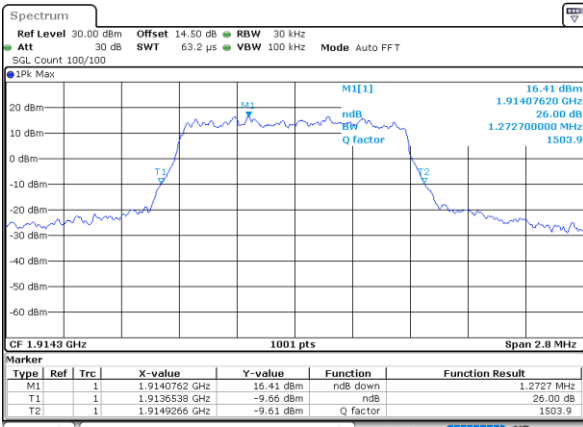

Date: 13 JUN 2020 17:26:33

Highest Channel / 1RB

Date: 13 JUN 2020 17:35:51

Highest Channel / Full RB

Date: 13 JUN 2020 17:36:10

26dB Bandwidth

Mode	LTE Band 25 : 26dB BW(MHz)											
BW	1.4MHz		3MHz		5MHz		10MHz		15MHz		20MHz	
Mod.	QPSK	16QAM	QPSK	16QAM	QPSK	16QAM	QPSK	16QAM	QPSK	16QAM	QPSK	16QAM
Lowest CH	1.26	1.28	2.96	2.96	5.11	5.15	9.93	10.15	14.48	14.75	19.10	19.14
Middle CH	1.29	1.30	2.95	2.97	5.11	5.00	9.83	10.03	14.78	14.27	19.14	19.22
Highest CH	1.27	1.26	2.96	2.97	5.06	5.02	10.05	10.15	14.48	14.42	19.06	19.10
Mode	LTE Band 25 : 26dB BW(MHz)											
BW	1.4MHz		3MHz		5MHz		10MHz		15MHz		20MHz	
Mod.	64QAM		64QAM		64QAM		64QAM		64QAM		64QAM	
Lowest CH	1.27	-	2.96	-	4.90	-	9.77	-	14.69	-	19.02	-
Middle CH	1.29	-	2.96	-	5.08	-	9.85	-	14.66	-	19.54	-
Highest CH	1.30	-	2.96	-	5.03	-	9.63	-	14.33	-	18.90	-

LTE Band 25

Lowest Channel / 1.4MHz / QPSK

Date: 12 JUN 2020 03:26:16

Lowest Channel / 1.4MHz / 16QAM

Date: 12 JUN 2020 03:28:57

Middle Channel / 1.4MHz / QPSK

Date: 12 JUN 2020 04:22:20

Middle Channel / 1.4MHz / 16QAM

Date: 12 JUN 2020 04:21:05

Highest Channel / 1.4MHz / QPSK

Date: 12 JUN 2020 04:26:14

Highest Channel / 1.4MHz / 16QAM

Date: 12 JUN 2020 04:28:28

LTE Band 25

Lowest Channel / 3MHz / QPSK

Date: 12 JUN 2020 05:07:29