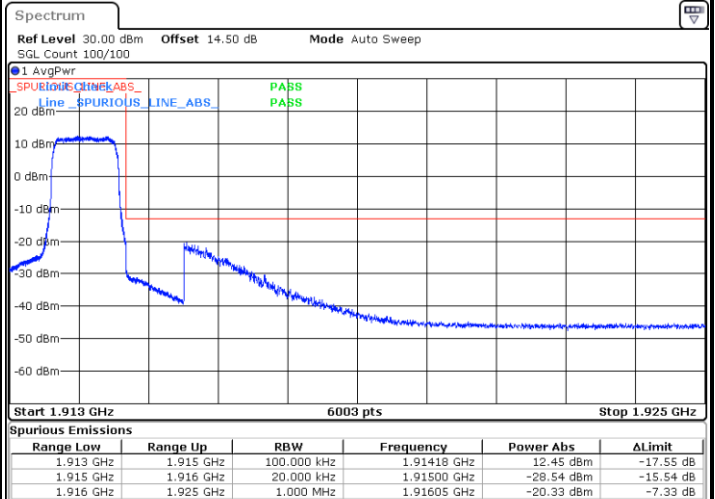

Date: 13 JUN 2020 17:26:03

Highest Channel / 15MHz / 64QAM

Date: 13 JUN 2020 16:27:56

Highest Channel / 20MHz / 64QAM

Date: 13 JUN 2020 17:36:21

Conducted Band Edge

LTE Band 25 / 1.4MHz / 16QAM

Lowest Band Edge / 1 RB

Date: 12.JUN.2020 03:56:14

Highest Band Edge / 1 RB

Date: 12.JUN.2020 05:02:19

Lowest Band Edge / Full RB

Date: 12.JUN.2020 03:30:21

Highest Band Edge / Full RB

Date: 12.JUN.2020 04:29:46

LTE Band 25 / 1.4MHz / 64QAM

Lowest Band Edge / 1 RB

Date: 12.JUN.2020 03:53:54

Highest Band Edge / 1 RB

Date: 12.JUN.2020 05:03:43

Lowest Band Edge / Full RB

Date: 12.JUN.2020 03:50:05

Highest Band Edge / Full RB

Date: 12.JUN.2020 04:31:36

LTE Band 25 / 3MHz / QPSK

Lowest Band Edge / 1RB

Date: 12.JUN.2020 05:09:25

Highest Band Edge / 1 RB

Date: 12.JUN.2020 05:37:06

Lowest Band Edge / Full RB

Date: 12.JUN.2020 05:08:16

Highest Band Edge / Full RB