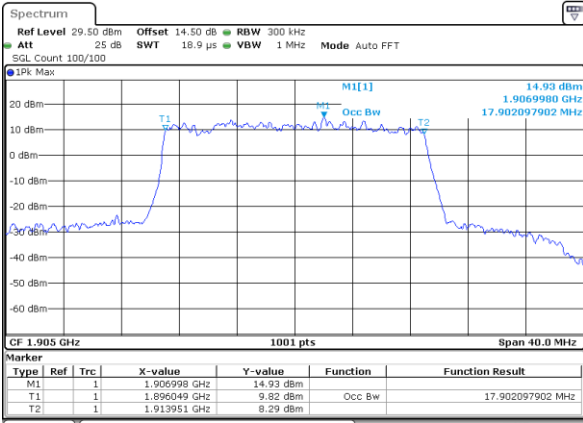

Date: 13 JUN 2020 16:27:26

LTE Band 25

Lowest Channel / 20MHz / QPSK

Date: 13 JUN 2020 17:11:12

Lowest Channel / 20MHz / 16QAM

Date: 13 JUN 2020 17:13:42

Middle Channel / 20MHz / QPSK

Date: 13 JUN 2020 17:12:18

Middle Channel / 20MHz / 16QAM

Date: 13 JUN 2020 17:24:33

Highest Channel / 20MHz / QPSK

Date: 13 JUN 2020 17:40:03

Highest Channel / 20MHz / 16QAM

Date: 13 JUN 2020 17:58:17

LTE Band 25

Lowest Channel / 1.4MHz / 64QAM