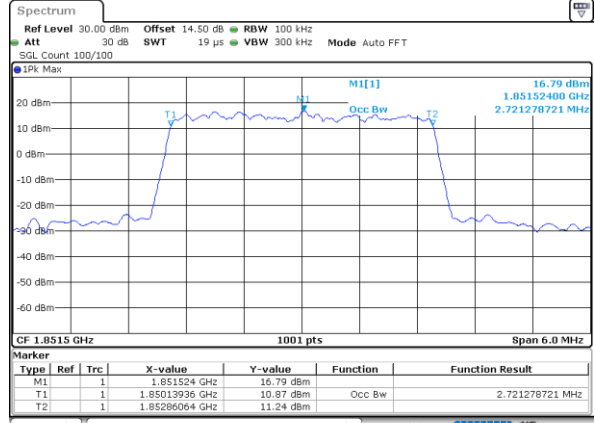

Lowest Channel / 3MHz / 16QAM

Date: 12 JUN 2020 05:10:38