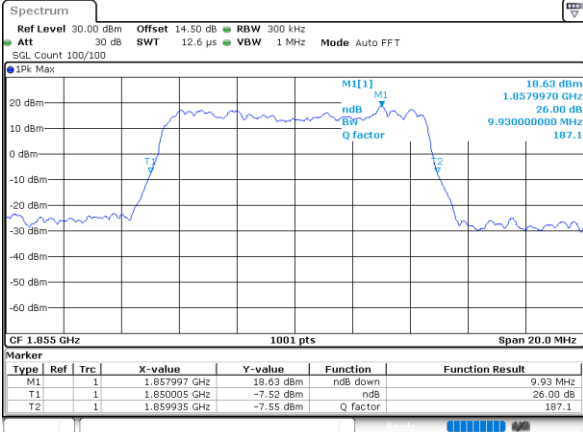

LTE Band 25

Lowest Channel / 10MHz / QPSK

Date: 12 JUN 2020 08:11:43