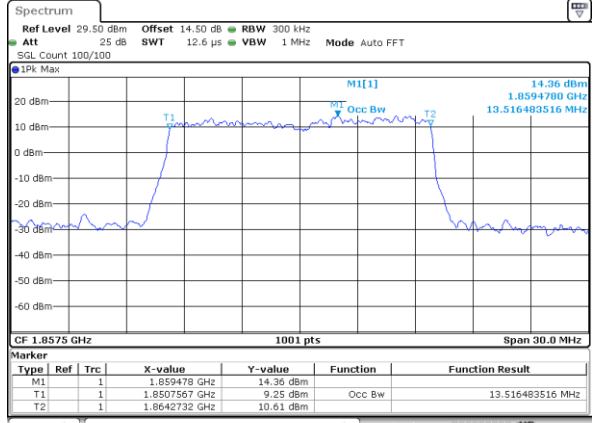

Highest Channel / 10MHz / QPSK

Date: 13 JUN 2020 15:31:30

Highest Channel / 10MHz / 16QAM

Date: 13 JUN 2020 15:30:07

LTE Band 25

Lowest Channel / 15MHz / QPSK

Date: 13 JUN 2020 16:12:19

Lowest Channel / 15MHz / 16QAM