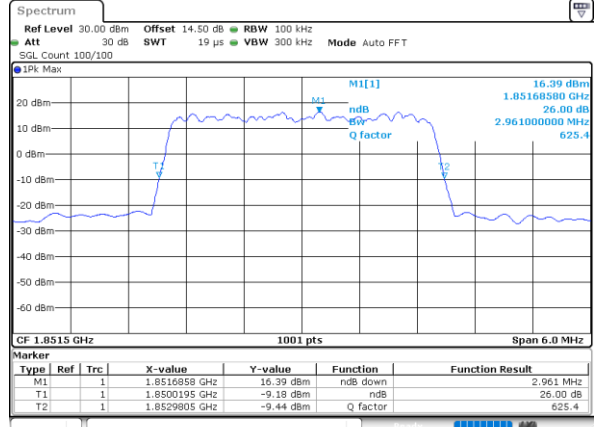

Lowest Channel / 3MHz / 16QAM

Date: 12 JUN 2020 05:10:45