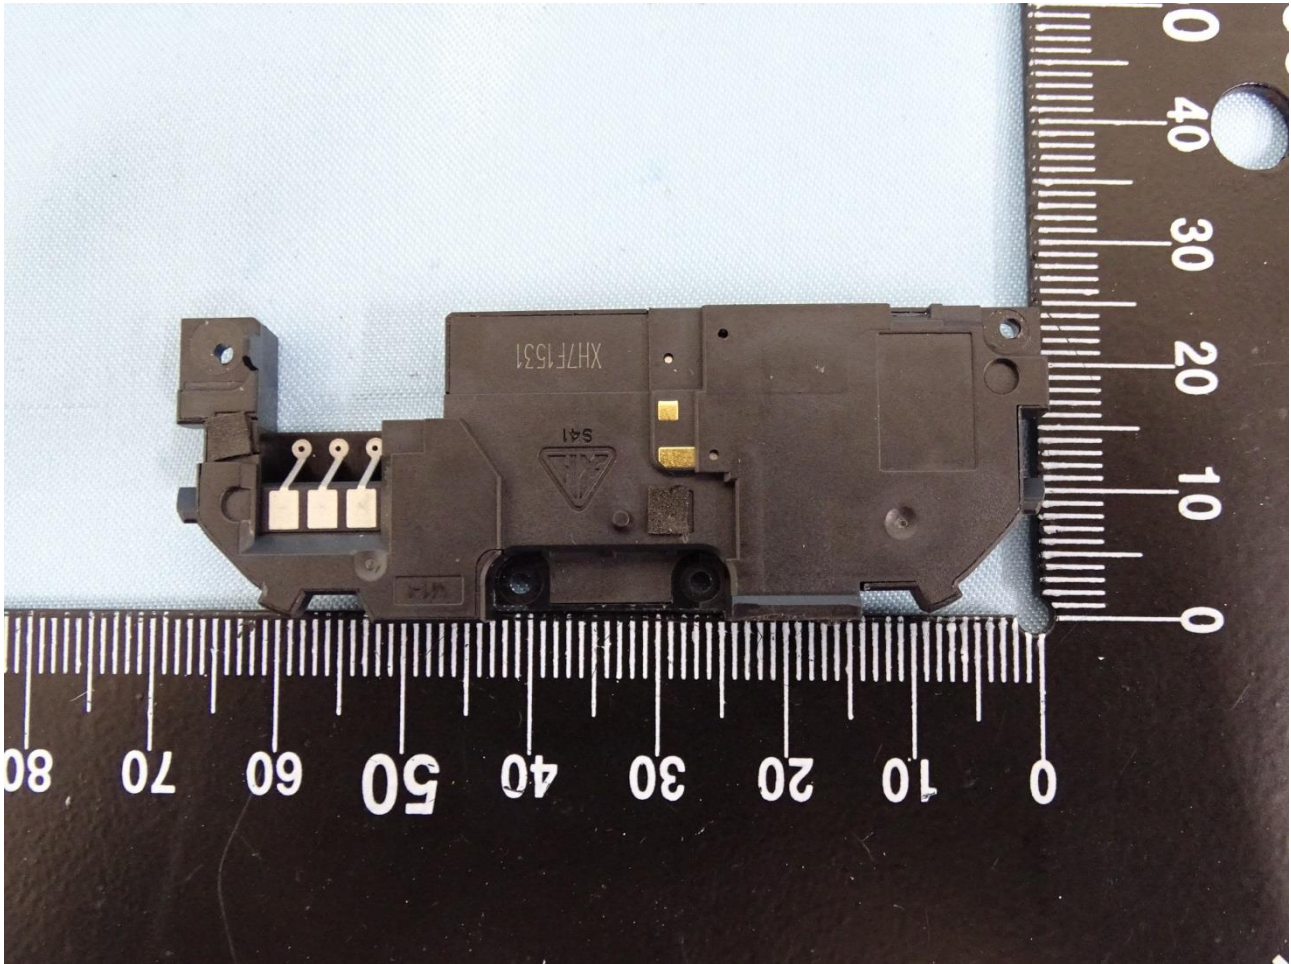

Marketing Name: S41

WWAN Main Antenna

Brand Name: CAT / Model Name: S41

Marketing Name: S41

Brand Name: CAT / Model Name: S41

Marketing Name: S41

Bluetooth WLAN GPS Antenna

Brand Name: CAT / Model Name: S41