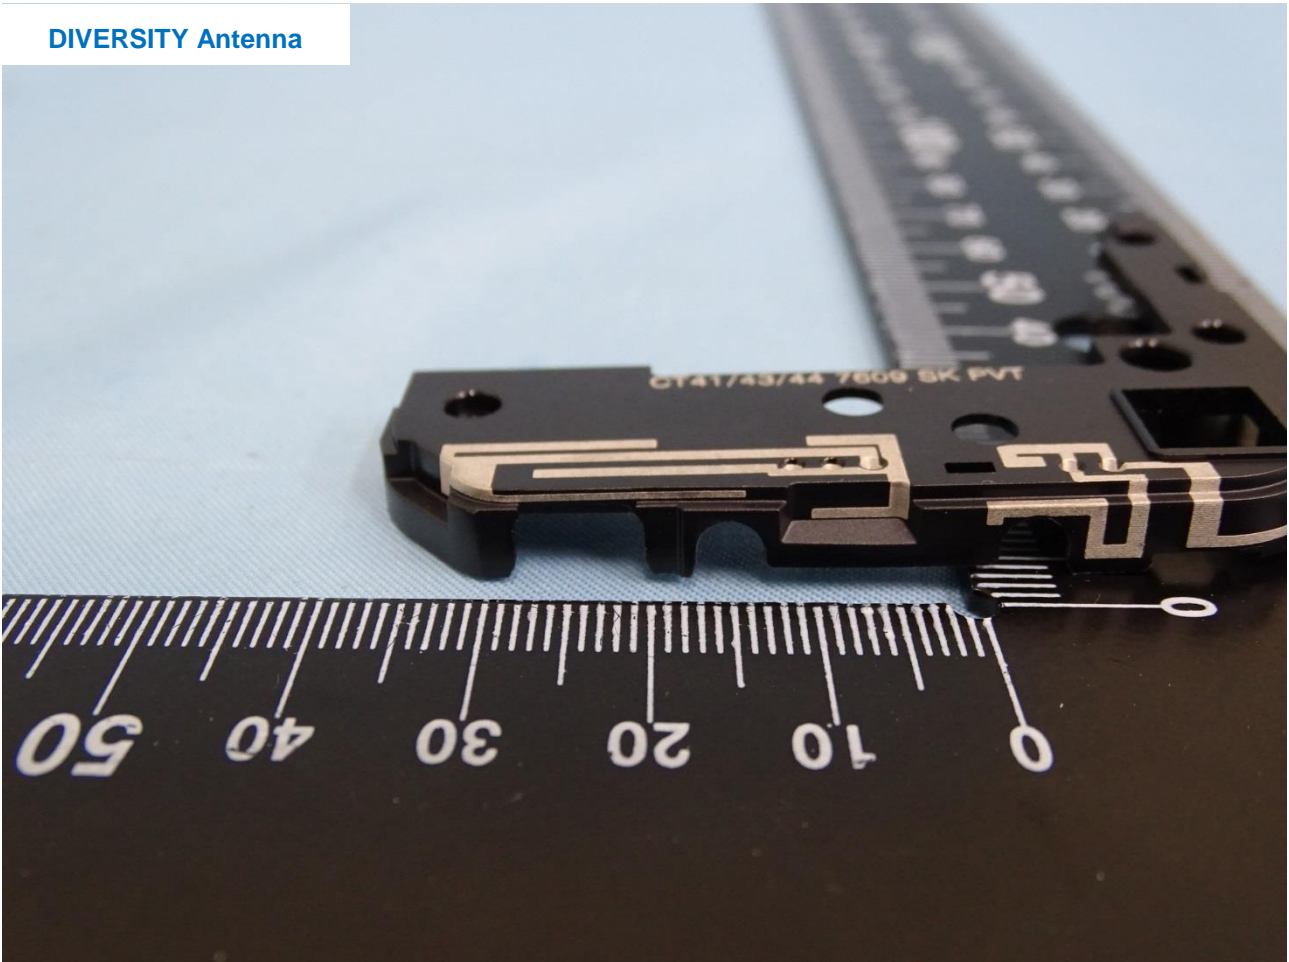

Brand Name: CAT / Model Name: S41

Marketing Name: S41

DIVERSITY Antenna