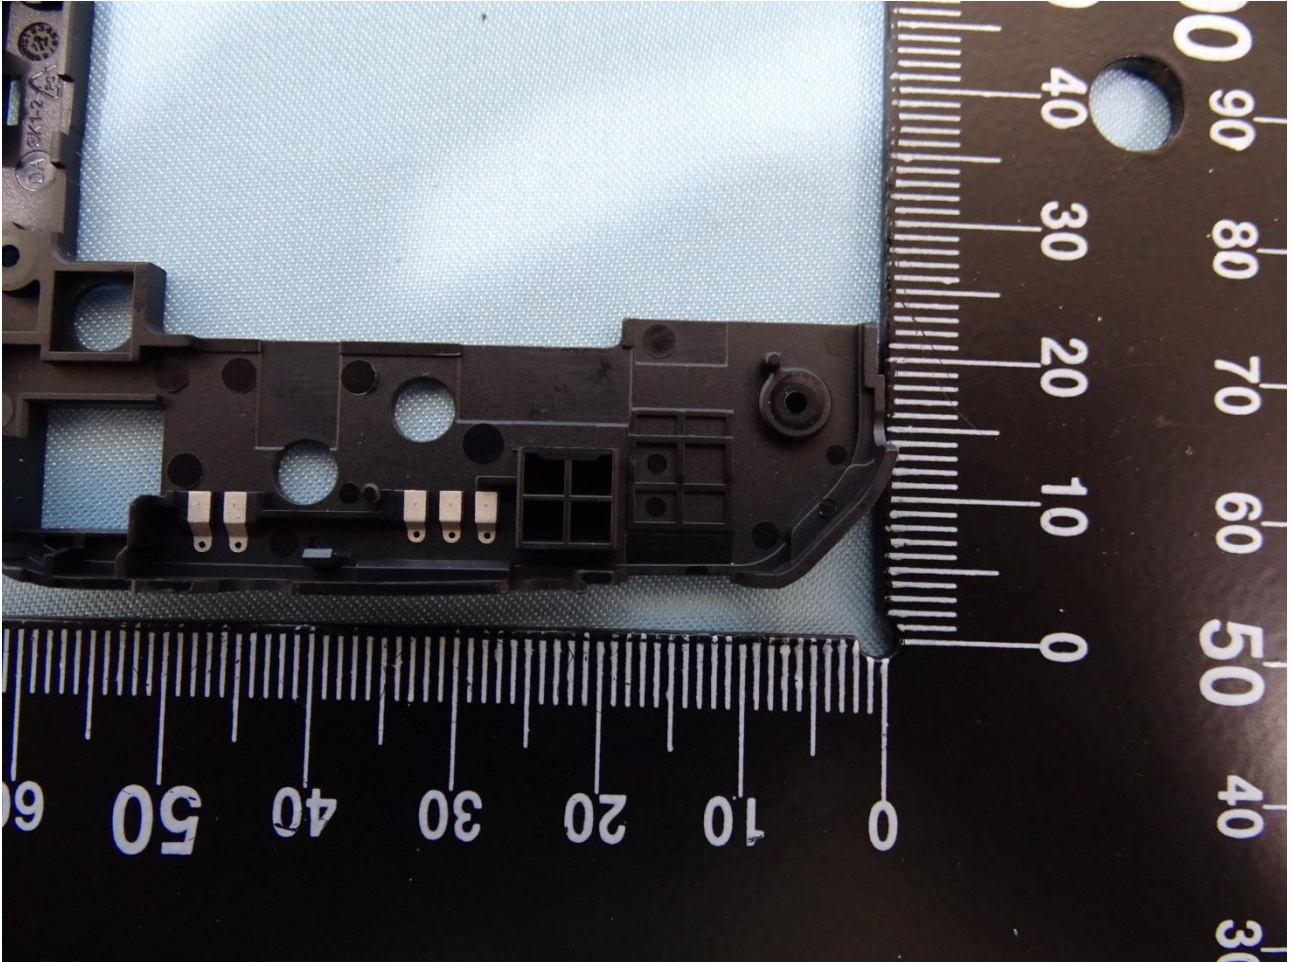

Brand Name: CAT / Model Name: S41 / Marketing Name: S41