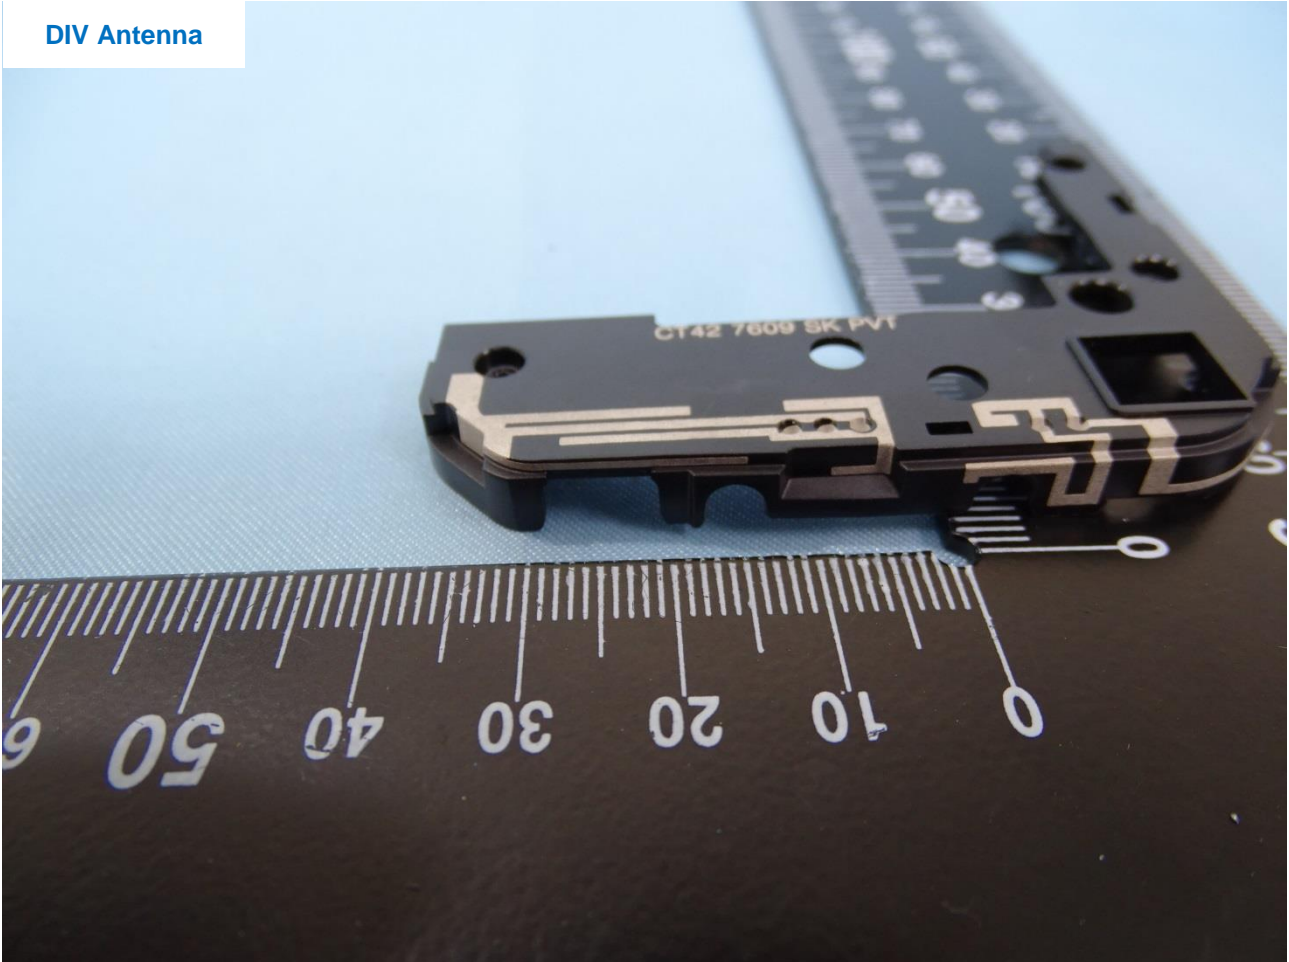

Brand Name: CAT / Model Name: S41 / Marketing Name: S41

Bluetooth WLAN GPS Antenna

Brand Name: CAT / Model Name: S41 / Marketing Name: S41

Brand Name: CAT / Model Name: S41 / Marketing Name: S41

DIV Antenna