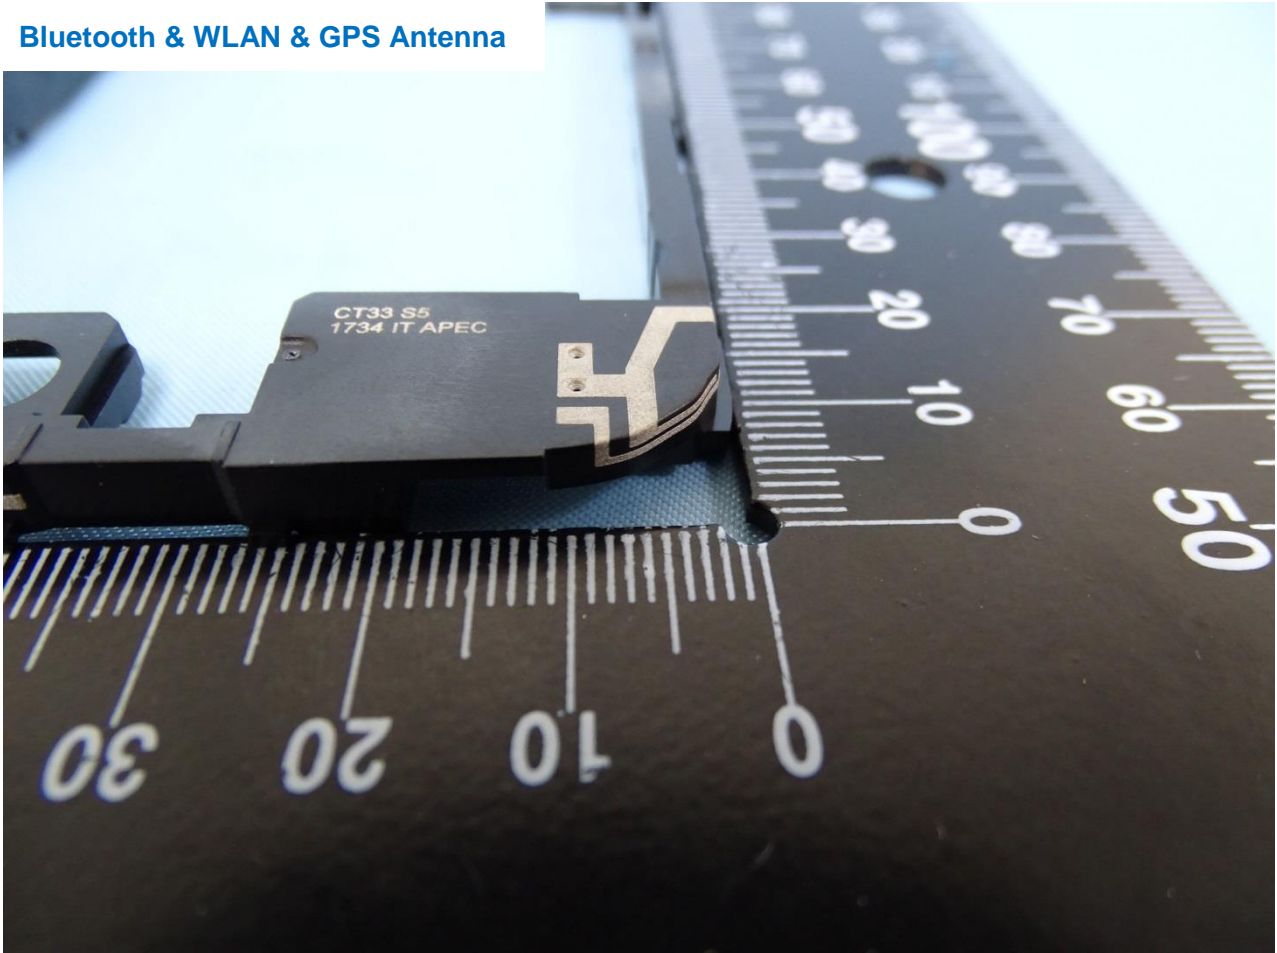

Brand Name: CAT / Model Name: S31

Brand Name: CAT / Model Name: S31

Brand Name: CAT / Model Name: S31

Bluetooth & WLAN & GPS Antenna

Brand Name: CAT / Model Name: S31

Brand Name: CAT / Model Name: S31

Diversity Antenna