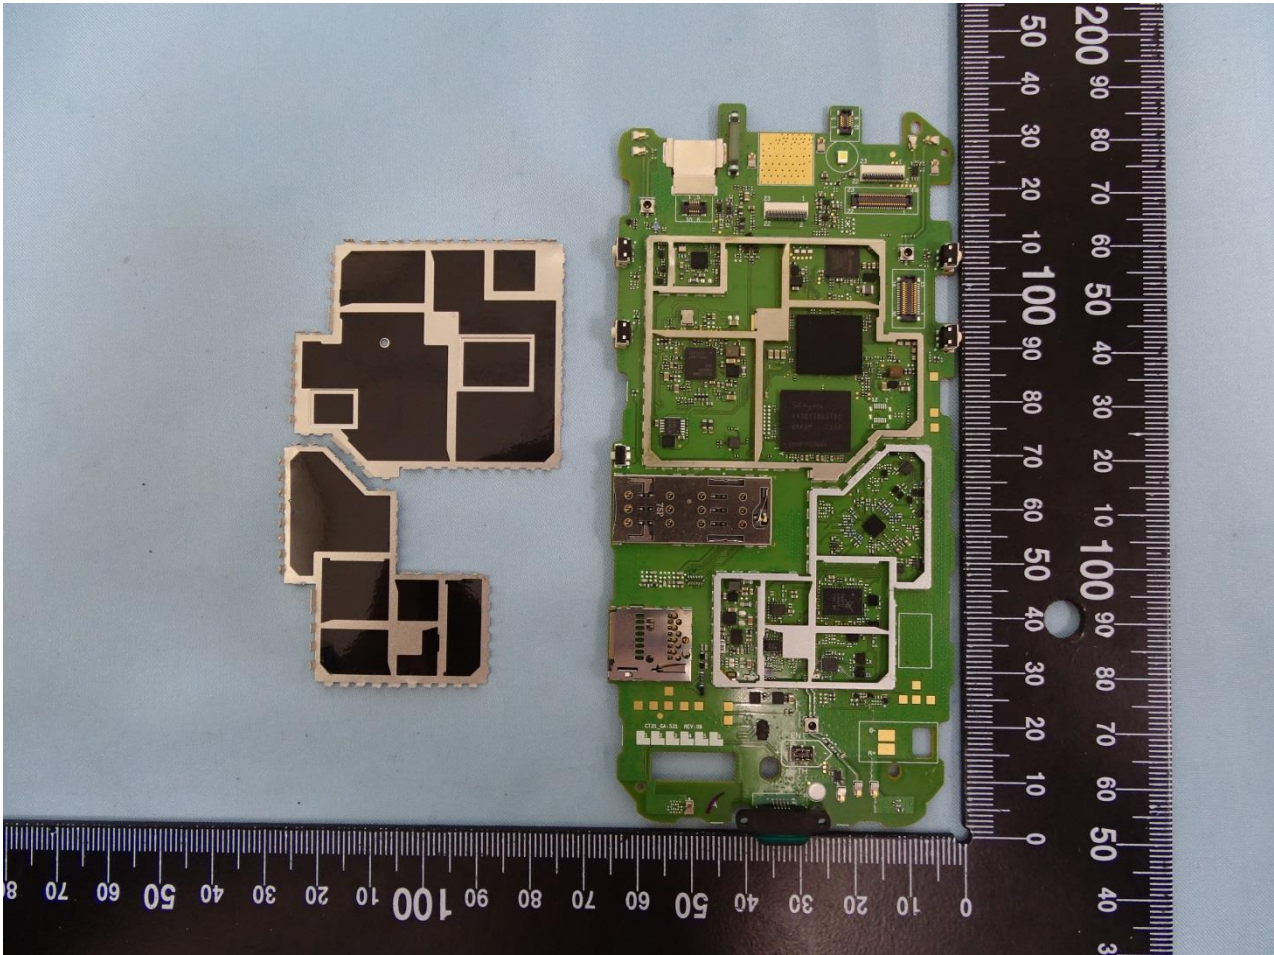

Brand Name: CAT / Model Name: S31