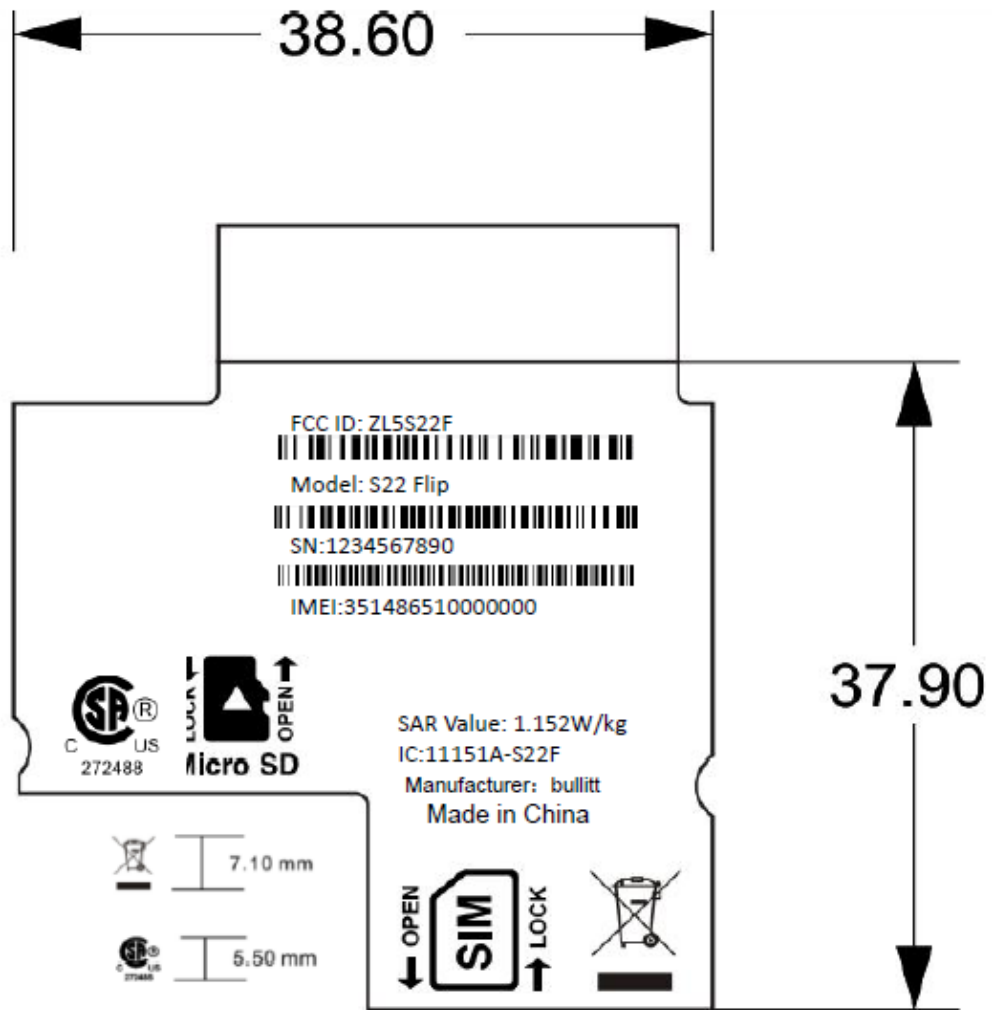

Label:

Location: (The label is attached to the inside of the Battery tank interior)