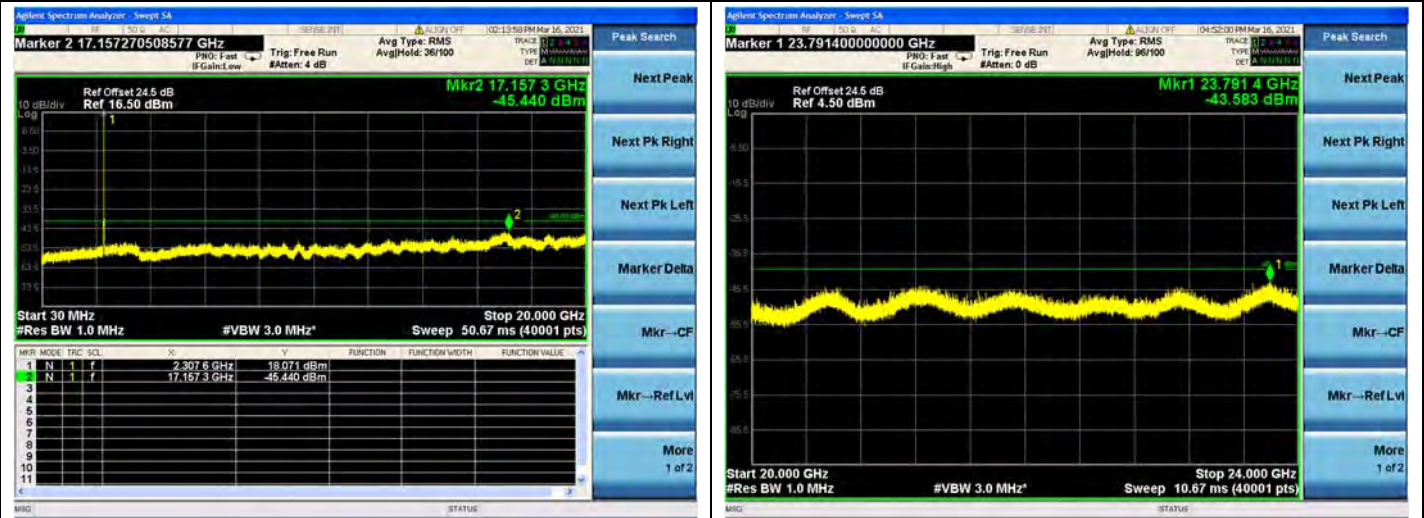

Band 40 / Block A / 5MHz / Low CH / 16QAM