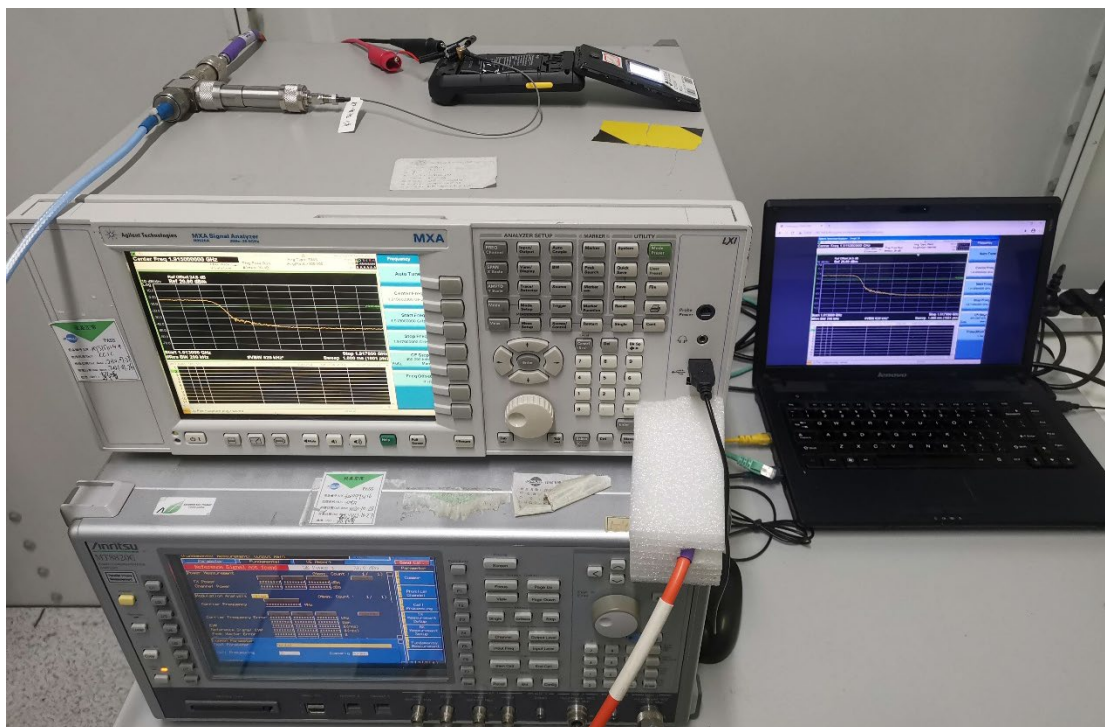

FCC ID:ZL5S22F, IC:11151A-S22F

Test Setup Photos

1. RF measurement setup

(GSM&WCDMA<E)

2. Radiated Spurious Emission(30MHz-1GHz)

3. Radiated Spurious Emission(above 1GHz)