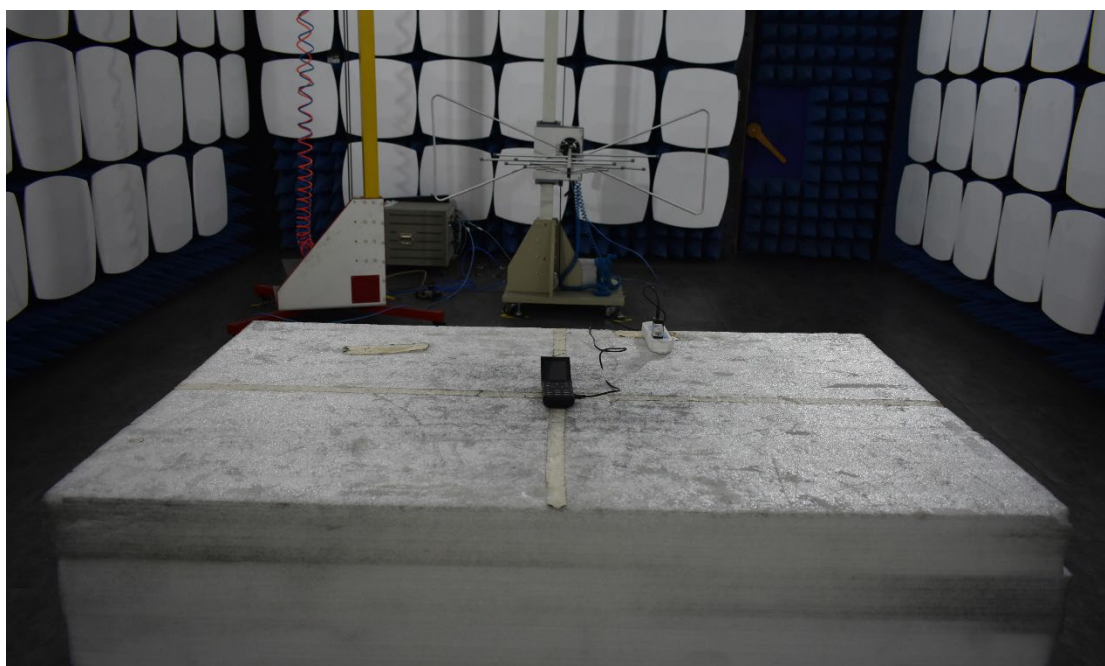

FCC ID:ZL5S22F, IC:11151A-S22F

Test Setup Photos

1. RF measurement setup

(GSM&WCDMA<E)

2. Radiated Spurious Emission(30MHz-1GHz)

3. Radiated Spurious Emission(above 1GHz)