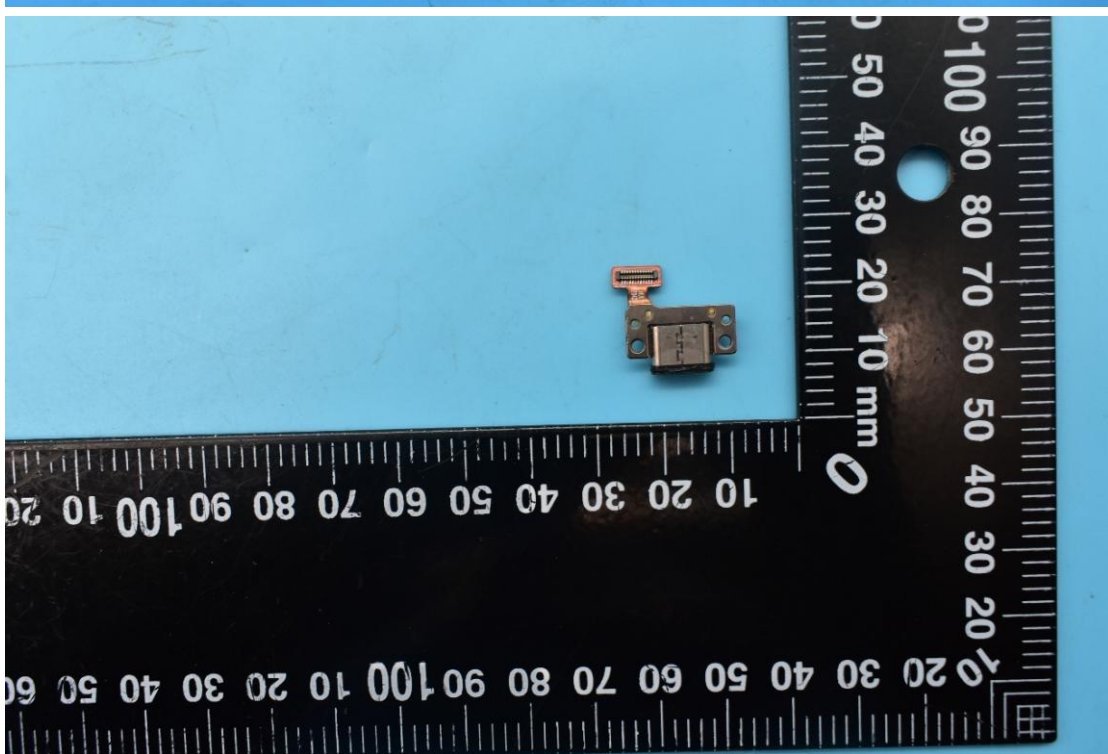

# FCC ID:ZL5S22F, IC:11151A-S22F

## Internal Photos

### 1. EUT uncover view

## 2. Antenna view