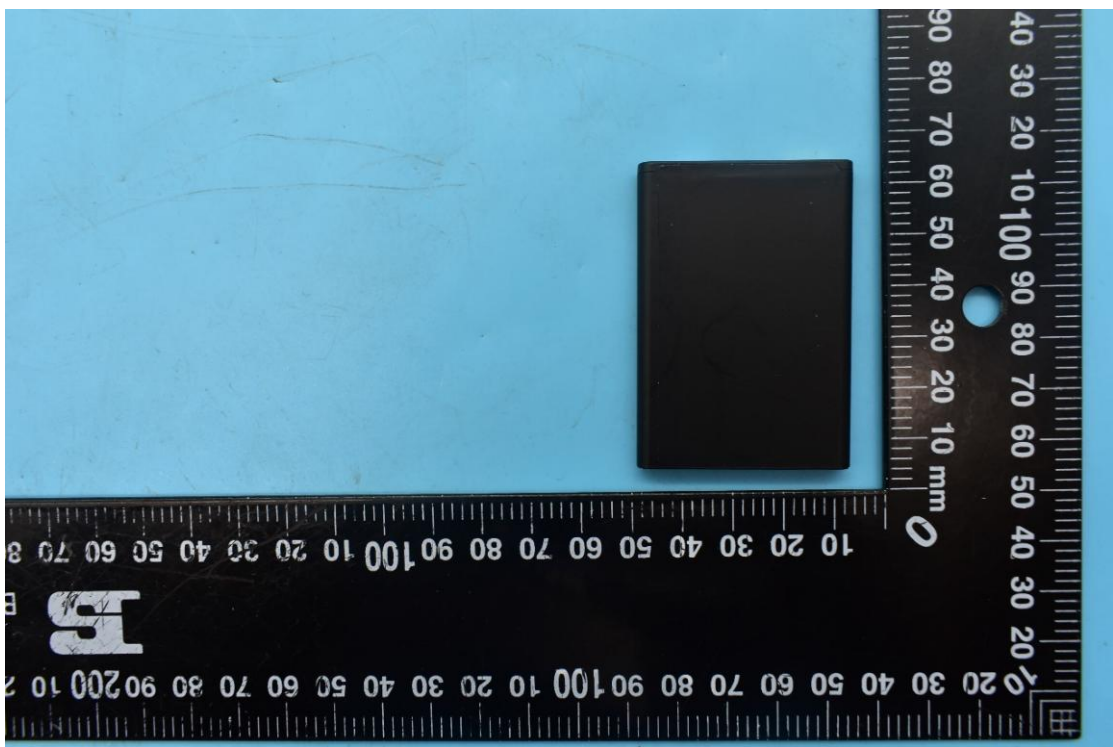

# FCC ID:ZL5S22F, IC:11151A-S22F

## Internal Photos

## 2. Antenna view