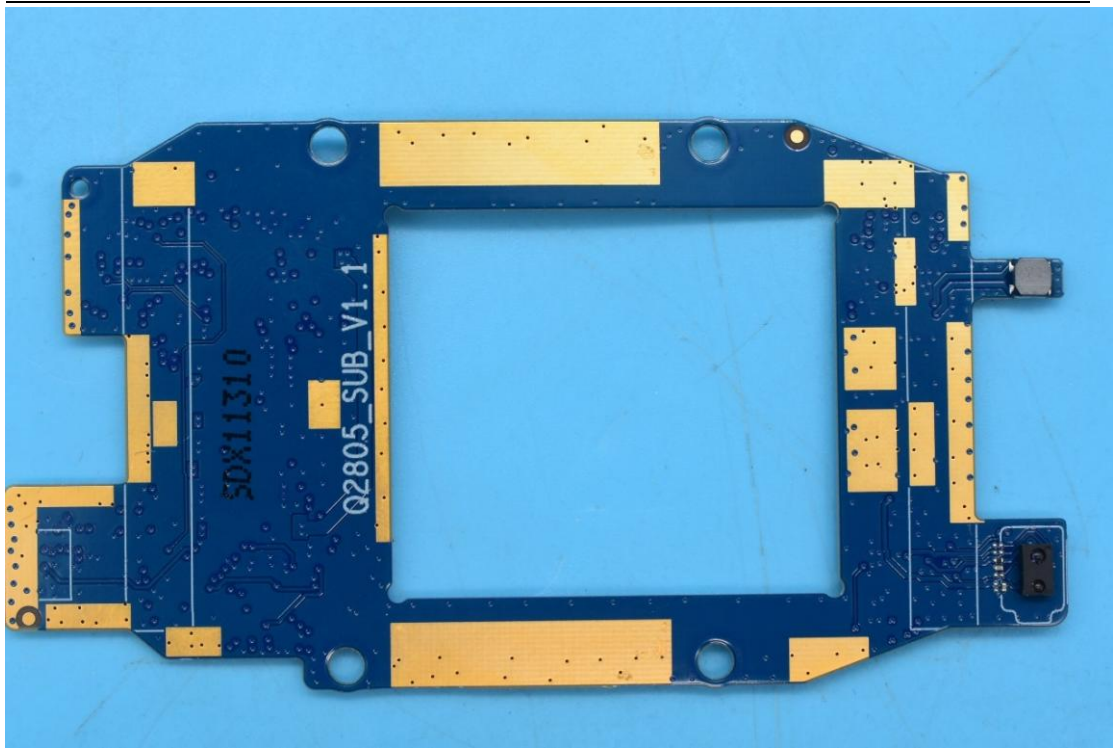

# FCC ID:ZL5S22F, IC:11151A-S22F

## Internal Photos

### 1. EUT uncover view

## 2. Antenna view