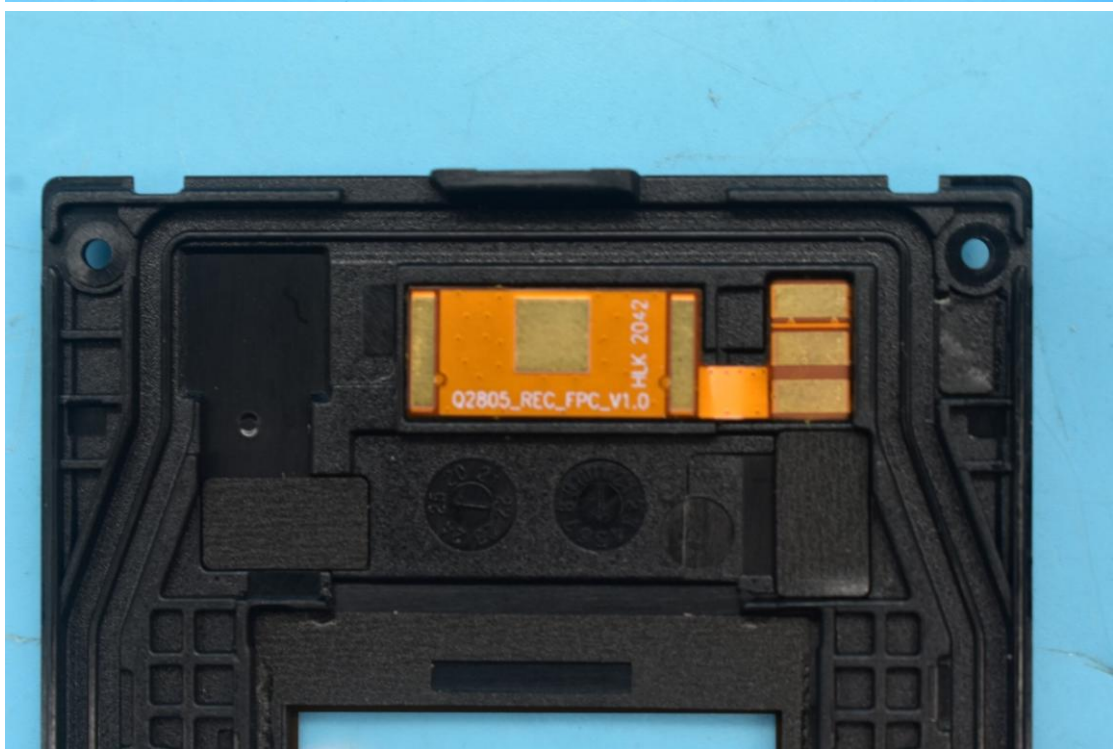

# FCC ID:ZL5S22F, IC:11151A-S22F

## Internal Photos

### 1. EUT uncover view

## 2. Antenna view