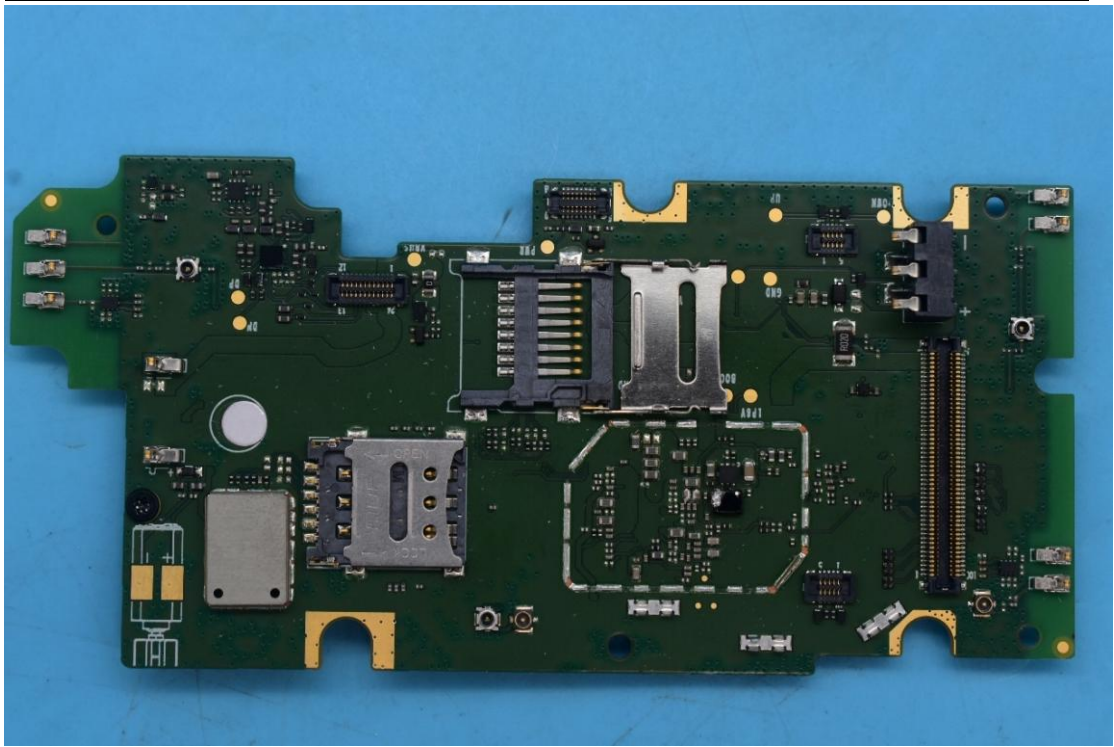

# FCC ID:ZL5S22F, IC:11151A-S22F

## Internal Photos

### 1. EUT uncover view

## 2. Antenna view