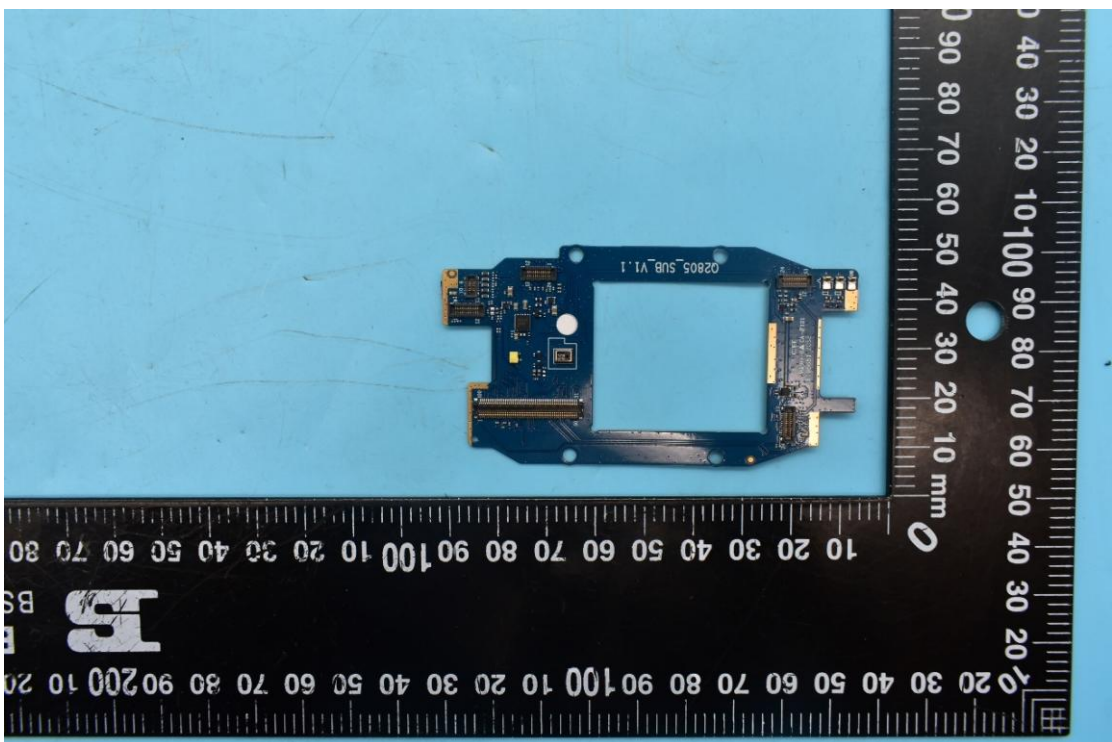

# FCC ID:ZL5S22F, IC:11151A-S22F

## Internal Photos

### 1. EUT uncover view

## 2. Antenna view