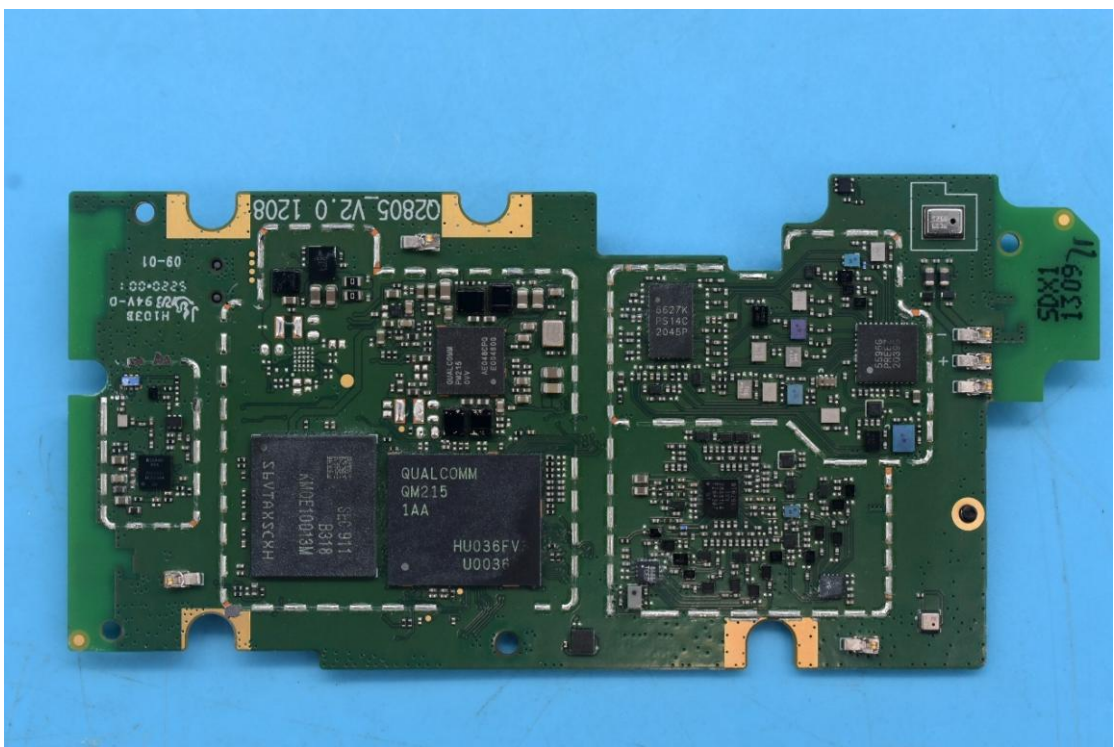

# FCC ID:ZL5S22F, IC:11151A-S22F

## Internal Photos

### 1. EUT uncover view

## 2. Antenna view