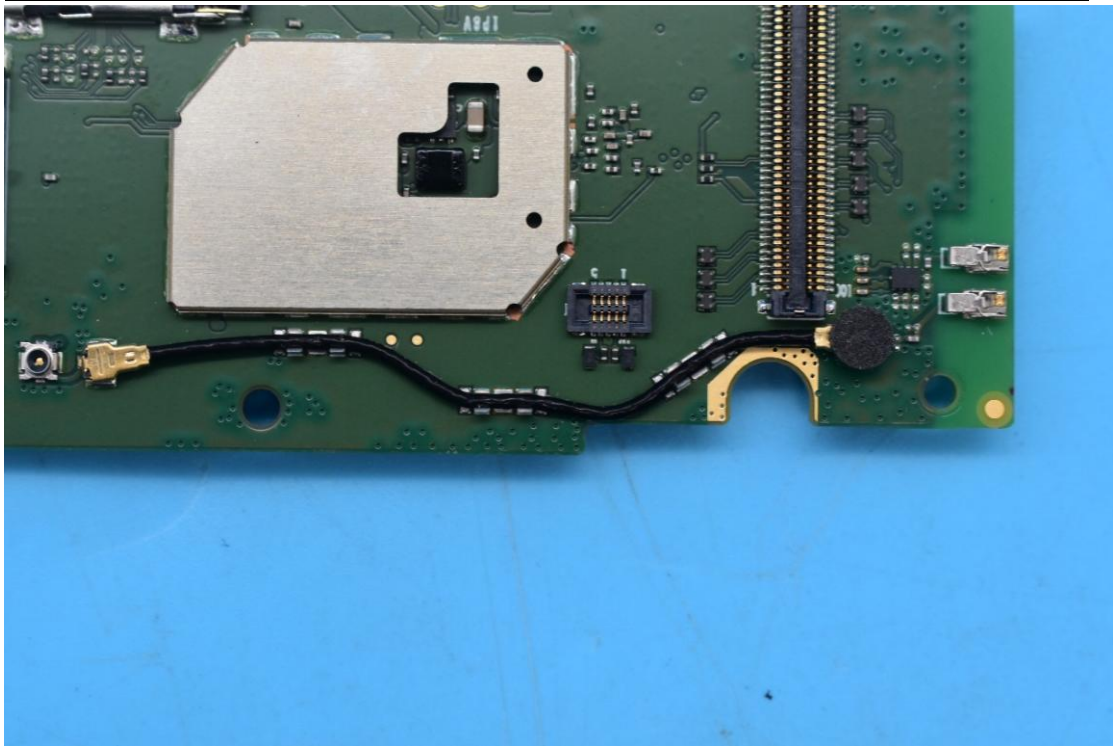

# FCC ID:ZL5S22F, IC:11151A-S22F

## Internal Photos

### 1. EUT uncover view

## 2. Antenna view