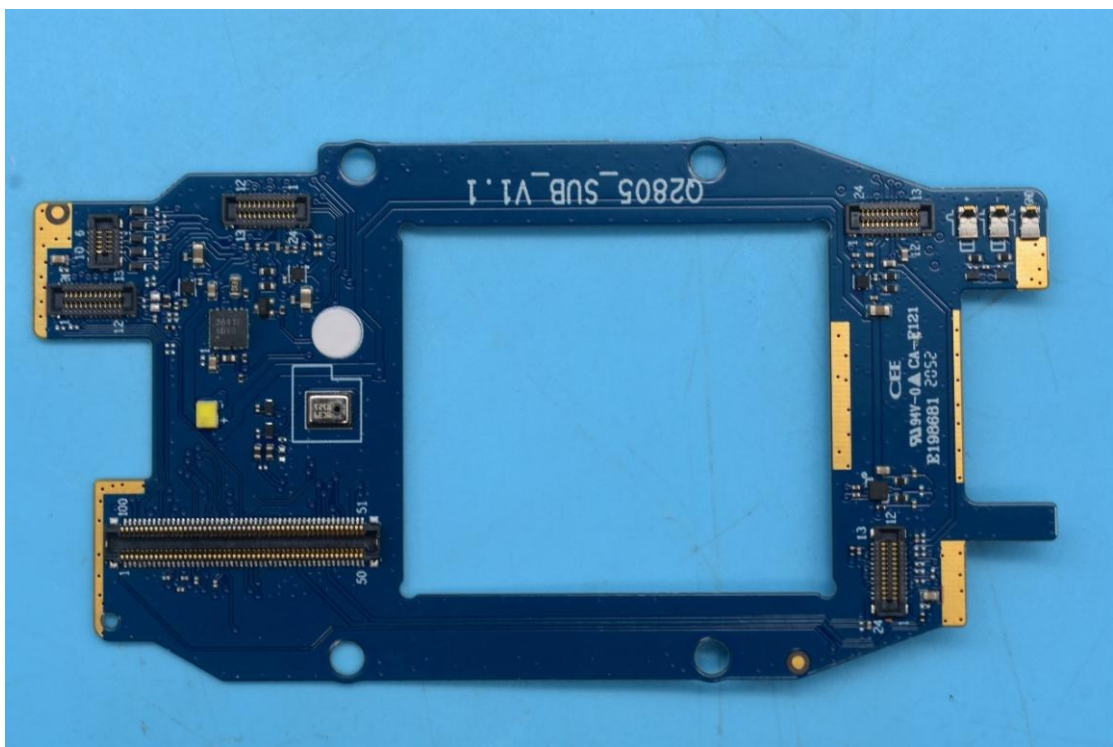

# FCC ID:ZL5S22F, IC:11151A-S22F

## Internal Photos

### 1. EUT uncover view

## 2. Antenna view