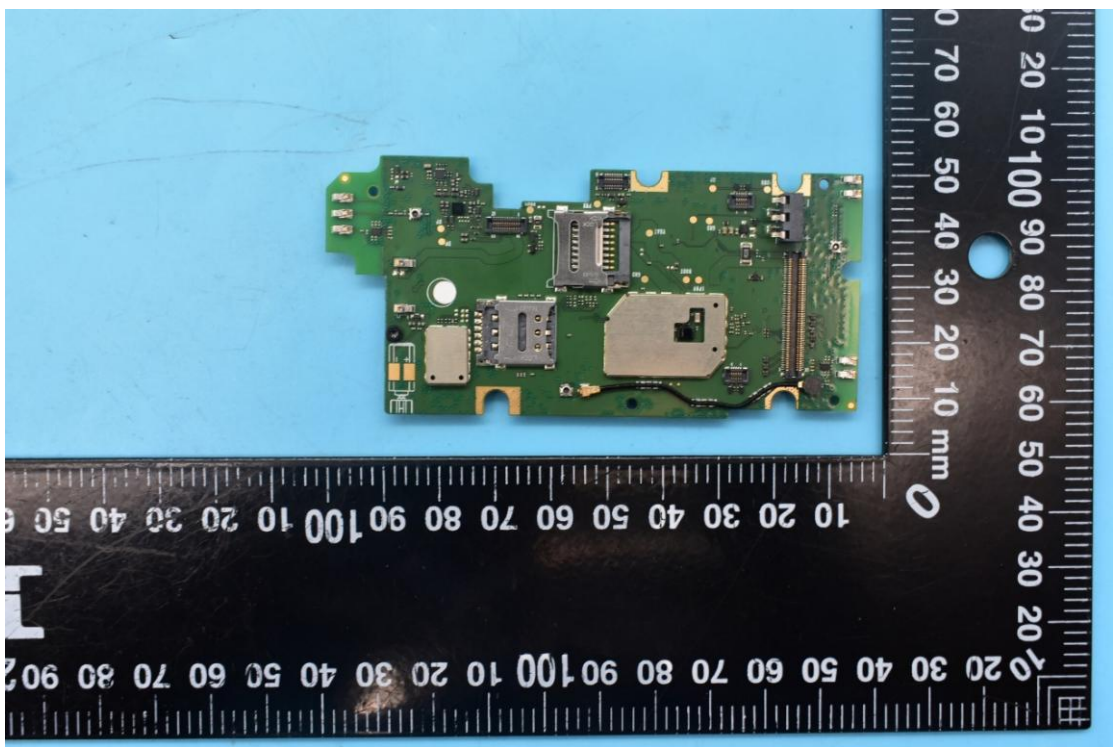

# FCC ID:ZL5S22F, IC:11151A-S22F

## Internal Photos

### 1. EUT uncover view

## 2. Antenna view