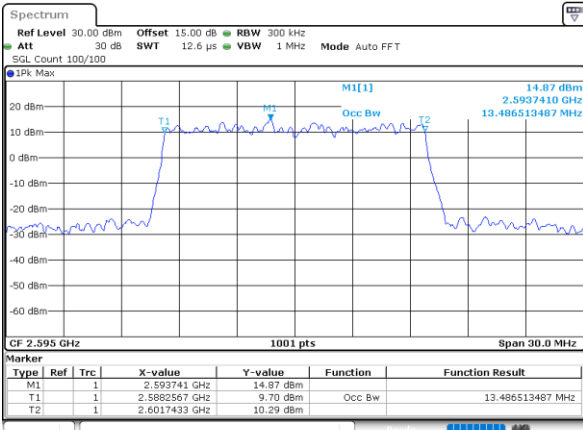

Highest Channel / 10MHz / 16QAM

Date: 9.FEB.2021 11:51:02

LTE Band 41

Lowest Channel / 15MHz / QPSK

Date: 9.FEB.2021 11:45:16

Lowest Channel / 15MHz / 16QAM

Date: 9.FEB.2021 11:45:27

Middle Channel / 15MHz / QPSK

Date: 9.FEB.2021 11:46:53

Middle Channel / 15MHz / 16QAM

Date: 9.FEB.2021 11:46:43

Highest Channel / 15MHz / QPSK

Date: 9.FEB.2021 11:47:26

Highest Channel / 15MHz / 16QAM

Date: 9.FEB.2021 11:47:37

LTE Band 41