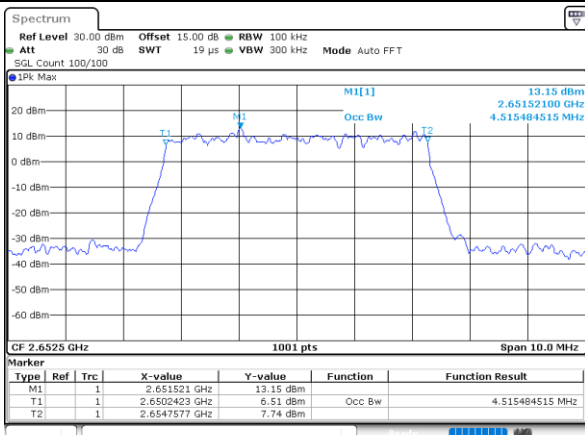

Highest Channel / 20MHz / QPSK

Date: 9.FEB.2021 11:44:01

Highest Channel / 20MHz / 16QAM

Date: 9.FEB.2021 11:44:33

LTE Band 41

Lowest Channel / 5MHz / 64QAM

Date: 9,FEB,2021 11:52:28

Lowest Channel / 10MHz / 64QAM

Date: 9,FEB,2021 11:48:20

Middle Channel / 5MHz / 64QAM

Date: 9,FEB,2021 11:52:39

Middle Channel / 10MHz / 64QAM

Date: 9,FEB,2021 11:50:19

Highest Channel / 5MHz / 64QAM

Date: 9,FEB,2021 11:54:38

Highest Channel / 10MHz / 64QAM