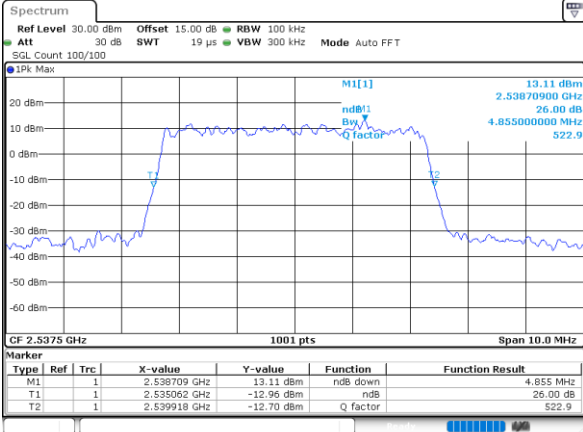

Highest Channel / 20MHz / QPSK

Date: 9.FEB.2021 11:44:12

Highest Channel / 20MHz / 16QAM

Date: 9.FEB.2021 11:44:22

LTE Band 41

Lowest Channel / 5MHz / 64QAM

Date: 9.FEB.2021 11:52:18

Lowest Channel / 10MHz / 64QAM

Date: 9.FEB.2021 11:48:31

Middle Channel / 5MHz / 64QAM

Date: 9.FEB.2021 11:52:50

Middle Channel / 10MHz / 64QAM

Date: 9.FEB.2021 11:50:08

Highest Channel / 5MHz / 64QAM

Date: 9.FEB.2021 11:54:27

Highest Channel / 10MHz / 64QAM