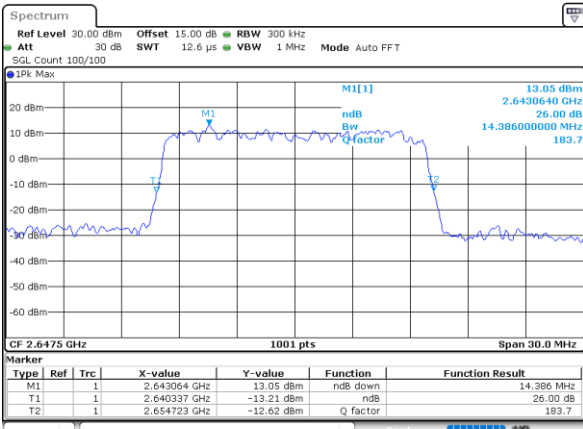

Highest Channel / 15MHz / 64QAM

Date: 9.FEB.2021 11:47:58