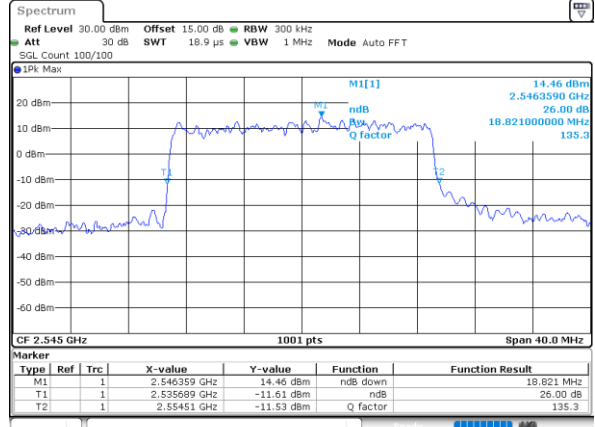

Lowest Channel / 20MHz / 16QAM

Date: 9.FEB.2021 11:42:13