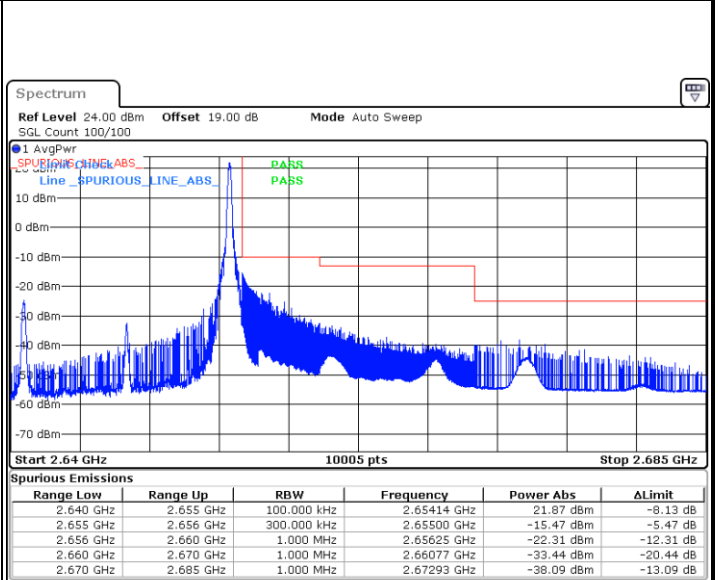

Date: 9.FEB.2021 10:42:38

Highest Band Edge / Full RB

Date: 9.FEB.2021 10:49:08

LTE Band 41 / 10MHz / 64QAM

Lowest Band Edge / 1 RB

Date: 15.MAR.2021 15:28:38

Highest Band Edge / 1 RB

Date: 9.FEB.2021 10:47:41

Lowest Band Edge / Full RB

Date: 9.FEB.2021 10:43:21

Highest Band Edge / Full RB

Date: 9.FEB.2021 10:48:24

LTE Band 41 / 15MHz / QPSK

Lowest Band Edge / 1 RB

Date: 9.FEB.2021 10:36:51

Highest Band Edge / 1 RB

Date: 9.FEB.2021 10:37:34

Lowest Band Edge / Full RB

Date: 9.FEB.2021 10:33:13

Highest Band Edge / Full RB

Date: 9.FEB.2021 10:41:11

LTE Band 41 / 15MHz / 16QAM

Lowest Band Edge / 1 RB

Date: 9.FEB.2021 10:36:07

Highest Band Edge / 1 RB

Date: 9.FEB.2021 10:38:17

Lowest Band Edge / Full RB

Date: 9.FEB.2021 10:33:57

Highest Band Edge / Full RB

Date: 9.FEB.2021 10:40:27