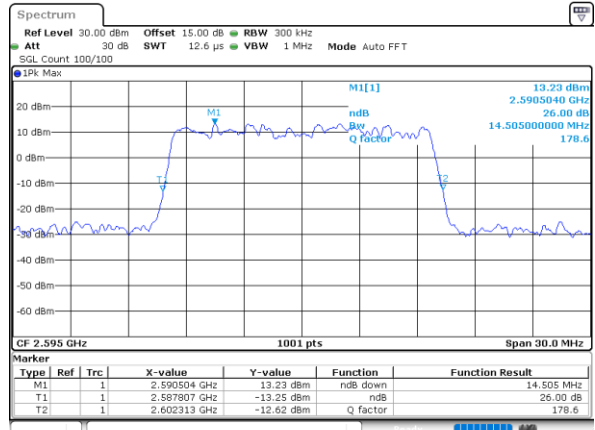

Highest Channel / 10MHz / 16QAM

Date: 9.FEB.2021 11:50:51

LTE Band 41

Lowest Channel / 15MHz / QPSK

Date: 9.FEB.2021 11:45:05

Lowest Channel / 15MHz / 16QAM

Date: 9.FEB.2021 11:45:38

Middle Channel / 15MHz / QPSK

Date: 9.FEB.2021 11:47:04

Middle Channel / 15MHz / 16QAM

Date: 9.FEB.2021 11:46:32

Highest Channel / 15MHz / QPSK

Date: 9.FEB.2021 11:47:15

Highest Channel / 15MHz / 16QAM

Date: 9.FEB.2021 11:47:47

LTE Band 41