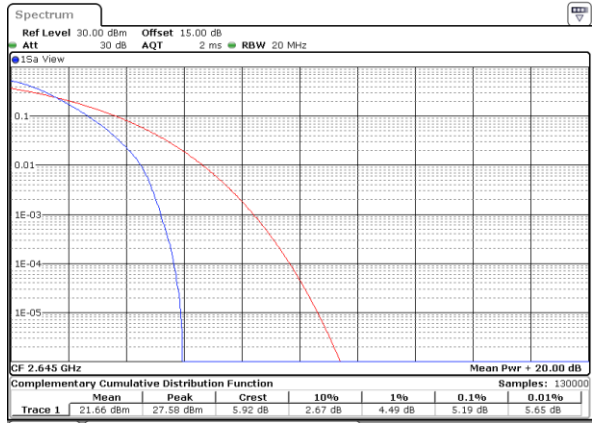

LTE Band 41 / 20MHz / QPSK

Lowest Channel / 1RB

Date: 9.FEB.2021 11:58:23

Lowest Channel / Full RB

Date: 9.FEB.2021 13:29:38

Middle Channel / 1RB

Date: 9.FEB.2021 13:32:25

Middle Channel / Full RB

Date: 9.FEB.2021 13:29:54

Highest Channel / 1RB

Date: 9.FEB.2021 13:32:43

Highest Channel / Full RB

Date: 9.FEB.2021 13:35:07

LTE Band 41 / 20MHz / 16QAM

Lowest Channel / 1RB

Date: 9.FEB.2021 11:58:48