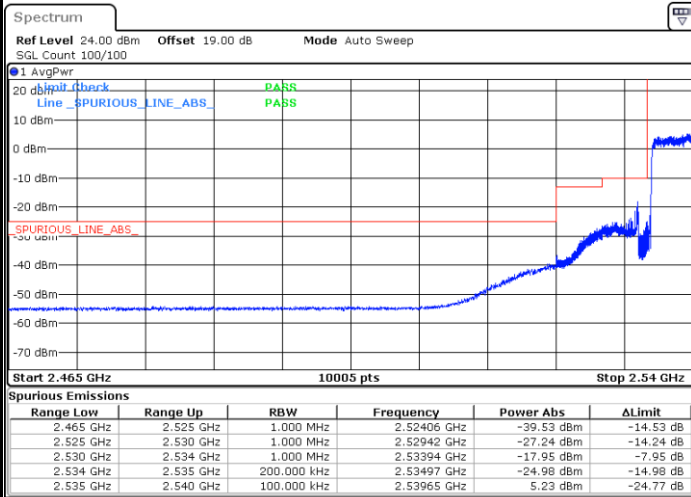

Date: 9.FEB.2021 10:57:05

LTE Band 41 / 10MHz / QPSK

Lowest Band Edge / 1 RB

Date: 15.MAR.2021 15:27:29

Highest Band Edge / 1 RB

Date: 9.FEB.2021 10:46:15

Lowest Band Edge / Full RB

Date: 9.FEB.2021 10:41:54

Highest Band Edge / Full RB

Date: 9.FEB.2021 10:49:51

LTE Band 41 / 10MHz / 16QAM

Lowest Band Edge / 1 RB

Date: 15.MAR.2021 15:28:07

Highest Band Edge / 1 RB

Date: 9.FEB.2021 10:46:58

Lowest Band Edge / Full RB

Date: 9.FEB.2021 10:42:38

Highest Band Edge / Full RB

Date: 9.FEB.2021 10:49:08

LTE Band 41 / 10MHz / 64QAM

Lowest Band Edge / 1 RB

Date: 15.MAR.2021 15:28:38

Highest Band Edge / 1 RB

Date: 9.FEB.2021 10:47:41

Lowest Band Edge / Full RB

Date: 9.FEB.2021 10:43:21

Highest Band Edge / Full RB

Date: 9.FEB.2021 10:48:24

LTE Band 41 / 15MHz / QPSK

Lowest Band Edge / 1 RB

Date: 9.FEB.2021 10:36:51

Highest Band Edge / 1 RB