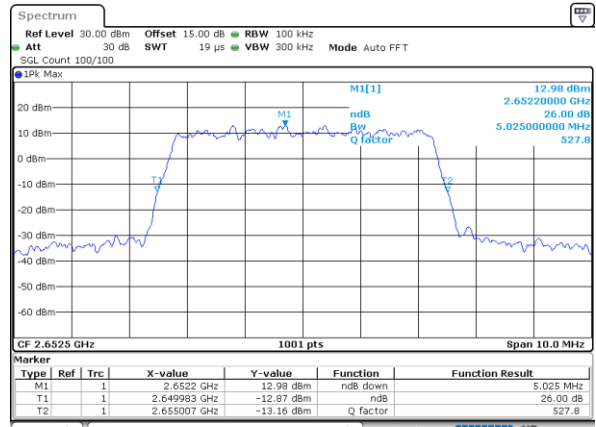

Mode	LTE Band 41 : 26dB BW(MHz)											
BW	1.4MHz		3MHz		5MHz		10MHz		15MHz		20MHz	
Mod.	QPSK	16QAM	QPSK	16QAM	QPSK	16QAM	QPSK	16QAM	QPSK	16QAM	QPSK	16QAM
Lowest CH	-	-	-	-	4.94	4.88	9.71	9.61	14.24	14.24	18.70	18.82
Middle CH	-	-	-	-	4.91	4.89	9.73	9.73	14.30	14.51	18.66	18.94
Highest CH	-	-	-	-	4.86	5.03	9.67	9.67	14.36	14.54	19.14	18.74
Mode	LTE Band 41 : 26dB BW(MHz)											
BW	1.4MHz		3MHz		5MHz		10MHz		15MHz		20MHz	
Mod.	64QAM		64QAM		64QAM		64QAM		64QAM		64QAM	
Lowest CH	-	-	-	-	4.86	-	9.83	-	14.12	-	18.74	-
Middle CH	-	-	-	-	4.85	-	9.87	-	14.09	-	18.70	-
Highest CH	-	-	-	-	4.81	-	9.65	-	14.39	-	18.90	-

LTE Band 41

Lowest Channel / 5MHz / QPSK

Date: 9.FEB.2021 11:51:34

Lowest Channel / 5MHz / 16QAM

Date: 9.FEB.2021 11:52:07

Middle Channel / 5MHz / QPSK

Date: 9.FEB.2021 11:53:33

Middle Channel / 5MHz / 16QAM

Date: 9.FEB.2021 11:53:01

Highest Channel / 5MHz / QPSK

Date: 9.FEB.2021 11:53:44

Highest Channel / 5MHz / 16QAM

Date: 9.FEB.2021 11:54:17

LTE Band 41

Lowest Channel / 10MHz / QPSK

Date: 9.FEB.2021 11:49:14