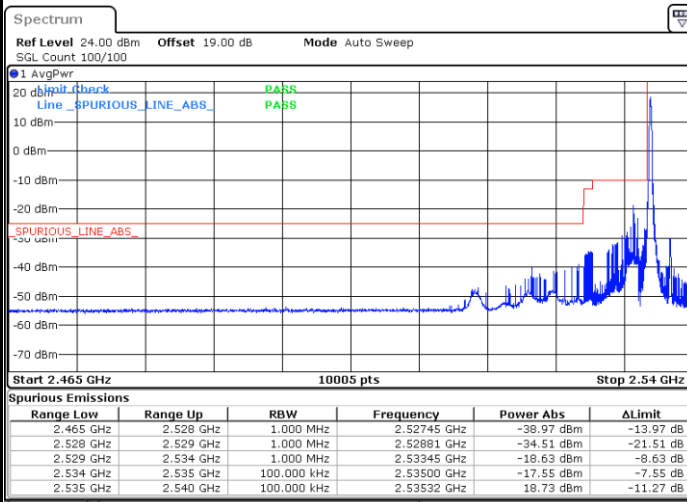

Middle Channel / 20MHz / 64QAM

Date: 9,FEB,2021 11:43:07

Highest Channel / 15MHz / 64QAM

Date: 9,FEB,2021 11:48:09

Highest Channel / 20MHz / 64QAM

Date: 9,FEB,2021 11:44:44

Conducted Band Edge

LTE Band 41 / 5MHz / 16QAM

Lowest Band Edge / 1RB

Highest Band Edge / 1 RB

Date: 9.FEB.2021 10:53:28

Date: 9.FEB.2021 10:55:38

Lowest Band Edge / Full RB

Highest Band Edge / Full RB

Date: 9.FEB.2021 10:51:18

Date: 9.FEB.2021 10:57:48

LTE Band 41 / 5MHz / 64QAM

Lowest Band Edge / 1RB

Date: 9.FEB.2021 10:52:45

Highest Band Edge / 1 RB

Date: 9.FEB.2021 10:56:21

Lowest Band Edge / Full RB

Date: 9.FEB.2021 10:52:01

Highest Band Edge / Full RB

Date: 9.FEB.2021 10:57:05

LTE Band 41 / 10MHz / QPSK

Lowest Band Edge / 1 RB

Date: 15.MAR.2021 15:27:29

Highest Band Edge / 1 RB

Date: 9.FEB.2021 10:46:15

Lowest Band Edge / Full RB

Date: 9.FEB.2021 10:41:54