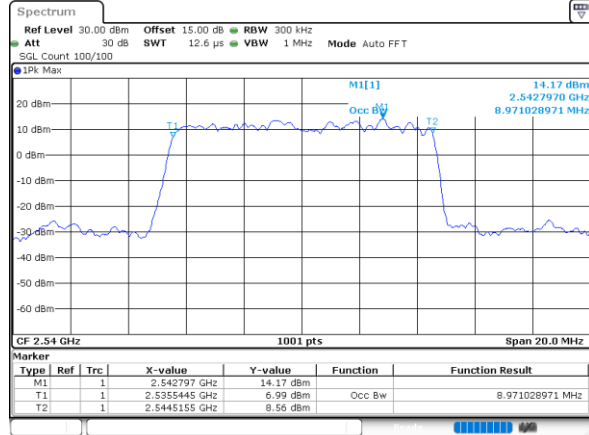

Highest Channel / 20MHz / QPSK

Date: 9.FEB.2021 11:44:01

Highest Channel / 20MHz / 16QAM

Date: 9.FEB.2021 11:44:33

LTE Band 41

Lowest Channel / 5MHz / 64QAM

Date: 9,FEB,2021 11:52:28

Lowest Channel / 10MHz / 64QAM

Date: 9,FEB,2021 11:48:20

Middle Channel / 5MHz / 64QAM

Date: 9,FEB,2021 11:52:39

Middle Channel / 10MHz / 64QAM

Date: 9,FEB,2021 11:50:19

Highest Channel / 5MHz / 64QAM

Date: 9,FEB,2021 11:54:38

Highest Channel / 10MHz / 64QAM