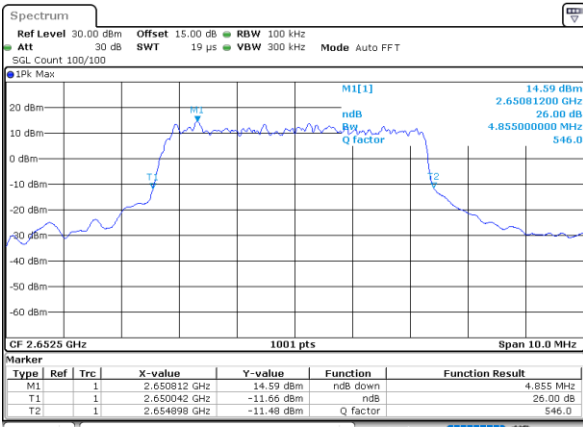

Mode	LTE Band 41 : 26dB BW(MHz)											
BW	1.4MHz		3MHz		5MHz		10MHz		15MHz		20MHz	
Mod.	QPSK	16QAM	QPSK	16QAM	QPSK	16QAM	QPSK	16QAM	QPSK	16QAM	QPSK	16QAM
Lowest CH	-	-	-	-	4.94	4.88	9.71	9.61	14.24	14.24	18.70	18.82
Middle CH	-	-	-	-	4.91	4.89	9.73	9.73	14.30	14.51	18.66	18.94
Highest CH	-	-	-	-	4.86	5.03	9.67	9.67	14.36	14.54	19.14	18.74
Mode	LTE Band 41 : 26dB BW(MHz)											
BW	1.4MHz		3MHz		5MHz		10MHz		15MHz		20MHz	
Mod.	64QAM		64QAM		64QAM		64QAM		64QAM		64QAM	
Lowest CH	-	-	-	-	4.86	-	9.83	-	14.12	-	18.74	-
Middle CH	-	-	-	-	4.85	-	9.87	-	14.09	-	18.70	-
Highest CH	-	-	-	-	4.81	-	9.65	-	14.39	-	18.90	-

LTE Band 41

Lowest Channel / 5MHz / QPSK

Date: 9.FEB.2021 11:51:34

Lowest Channel / 5MHz / 16QAM

Date: 9.FEB.2021 11:52:07

Middle Channel / 5MHz / QPSK

Date: 9.FEB.2021 11:53:33

Middle Channel / 5MHz / 16QAM

Date: 9.FEB.2021 11:53:01

Highest Channel / 5MHz / QPSK

Date: 9.FEB.2021 11:53:44

Highest Channel / 5MHz / 16QAM

Date: 9.FEB.2021 11:54:17

LTE Band 41

Lowest Channel / 10MHz / QPSK

Date: 9.FEB.2021 11:49:14