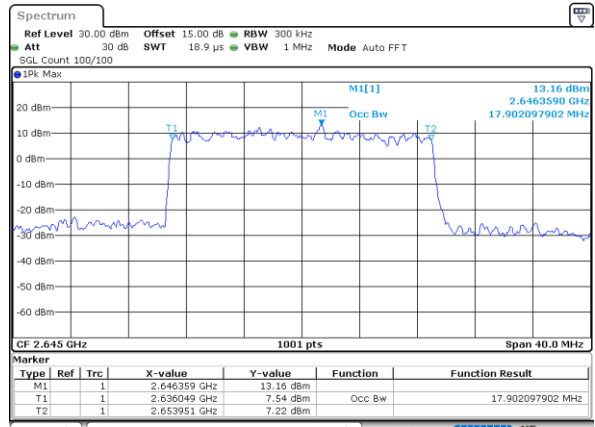

Highest Channel / 20MHz / QPSK

Date: 9.FEB.2021 11:44:01

Highest Channel / 20MHz / 16QAM

Date: 9.FEB.2021 11:44:33

LTE Band 41

Lowest Channel / 5MHz / 64QAM

Date: 9,FEB,2021 11:52:28

Lowest Channel / 10MHz / 64QAM