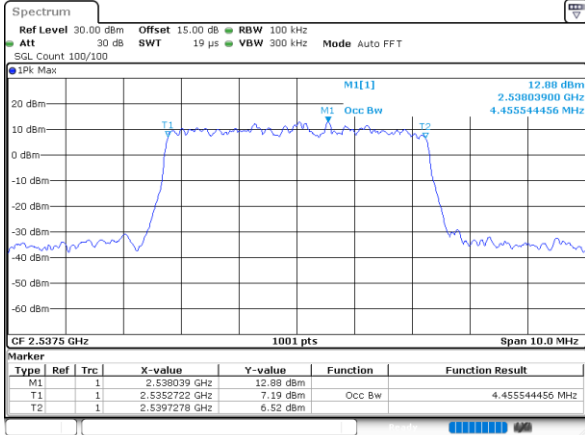

Highest Channel / 20MHz / QPSK

Date: 9.FEB.2021 11:44:01

Highest Channel / 20MHz / 16QAM

Date: 9.FEB.2021 11:44:33

LTE Band 41

Lowest Channel / 5MHz / 64QAM

Date: 9,FEB,2021 11:52:28

Lowest Channel / 10MHz / 64QAM

Date: 9,FEB,2021 11:48:20

Middle Channel / 5MHz / 64QAM

Date: 9,FEB,2021 11:52:39

Middle Channel / 10MHz / 64QAM

Date: 9,FEB,2021 11:50:19

Highest Channel / 5MHz / 64QAM

Date: 9,FEB,2021 11:54:38

Highest Channel / 10MHz / 64QAM