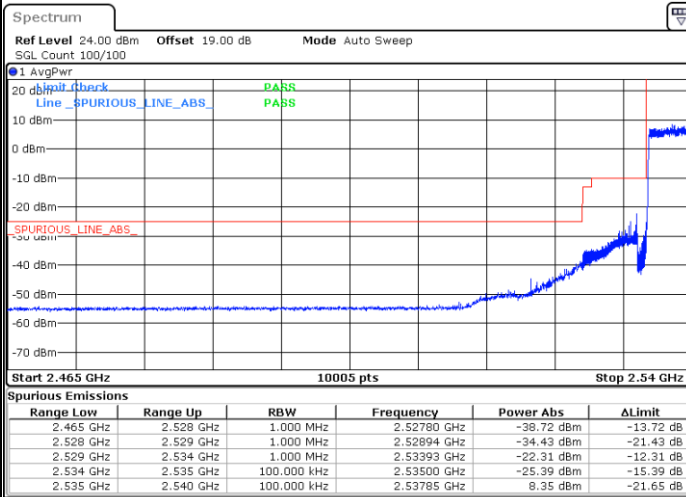

Middle Channel / 20MHz / 64QAM

Date: 9,FEB,2021 11:43:07

Highest Channel / 15MHz / 64QAM

Date: 9,FEB,2021 11:48:09

Highest Channel / 20MHz / 64QAM

Date: 9,FEB,2021 11:44:44

Conducted Band Edge

LTE Band 41 / 5MHz / 16QAM

Lowest Band Edge / 1RB

Highest Band Edge / 1 RB

Date: 9.FEB.2021 10:53:28

Date: 9.FEB.2021 10:55:38

Lowest Band Edge / Full RB

Highest Band Edge / Full RB

Date: 9.FEB.2021 10:51:18

Date: 9.FEB.2021 10:57:48

LTE Band 41 / 5MHz / 64QAM

Lowest Band Edge / 1RB

Date: 9.FEB.2021 10:52:45

Highest Band Edge / 1 RB

Date: 9.FEB.2021 10:56:21

Lowest Band Edge / Full RB

Date: 9.FEB.2021 10:52:01

Highest Band Edge / Full RB

Date: 9.FEB.2021 10:57:05

LTE Band 41 / 10MHz / QPSK

Lowest Band Edge / 1 RB

Date: 15.MAR.2021 15:27:29

Highest Band Edge / 1 RB

Date: 9.FEB.2021 10:46:15

Lowest Band Edge / Full RB

Date: 9.FEB.2021 10:41:54