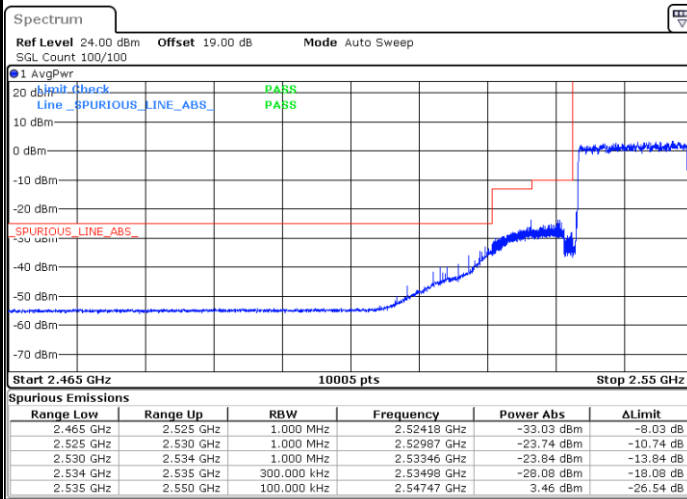

Date: 9.FEB.2021 10:42:38

Highest Band Edge / Full RB

Date: 9.FEB.2021 10:49:08

LTE Band 41 / 10MHz / 64QAM

Lowest Band Edge / 1 RB

Date: 15.MAR.2021 15:28:38

Highest Band Edge / 1 RB

Date: 9.FEB.2021 10:47:41

Lowest Band Edge / Full RB

Date: 9.FEB.2021 10:43:21

Highest Band Edge / Full RB

Date: 9.FEB.2021 10:48:24

LTE Band 41 / 15MHz / QPSK

Lowest Band Edge / 1 RB

Date: 9.FEB.2021 10:36:51

Highest Band Edge / 1 RB

Date: 9.FEB.2021 10:37:34

Lowest Band Edge / Full RB

Date: 9.FEB.2021 10:33:13

Highest Band Edge / Full RB

Date: 9.FEB.2021 10:41:11

LTE Band 41 / 15MHz / 16QAM

Lowest Band Edge / 1 RB

Date: 9.FEB.2021 10:36:07

Highest Band Edge / 1 RB

Date: 9.FEB.2021 10:38:17

Lowest Band Edge / Full RB

Date: 9.FEB.2021 10:33:57

Highest Band Edge / Full RB

Date: 9.FEB.2021 10:40:27