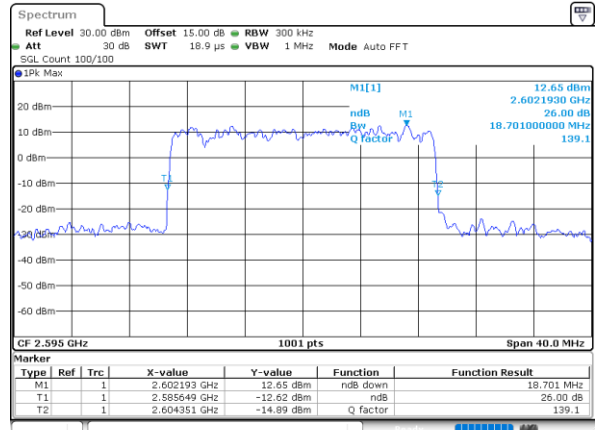

Date: 9.FEB.2021 11:48:31

Middle Channel / 5MHz / 64QAM

Date: 9.FEB.2021 11:52:50

Middle Channel / 10MHz / 64QAM

Date: 9.FEB.2021 11:50:08

Highest Channel / 5MHz / 64QAM

Date: 9.FEB.2021 11:54:27

Highest Channel / 10MHz / 64QAM

Date: 9.FEB.2021 11:50:40

LTE Band 41

Lowest Channel / 15MHz / 64QAM

Date: 9.FEB.2021 11:45:49

Lowest Channel / 20MHz / 64QAM

Date: 9.FEB.2021 11:42:45

Middle Channel / 15MHz / 64QAM

Date: 9.FEB.2021 11:46:21

Middle Channel / 20MHz / 64QAM

Date: 9.FEB.2021 11:42:56

Highest Channel / 15MHz / 64QAM

Date: 9.FEB.2021 11:47:58

Highest Channel / 20MHz / 64QAM

Date: 9.FEB.2021 11:44:55

Occupied Bandwidth

Mode	LTE Band 41 : 99%OBW(MHz)											
BW	1.4MHz		3MHz		5MHz		10MHz		15MHz		20MHz	
Mod.	QPSK	16QAM	QPSK	16QAM	QPSK	16QAM	QPSK	16QAM	QPSK	16QAM	QPSK	16QAM
Lowest CH	-	-	-	-	4.47	4.48	9.03	8.95	13.37	13.40	17.82	17.74
Middle CH	-	-	-	-	4.49	4.50	9.01	8.97	13.49	13.40	17.86	17.86
Highest CH	-	-	-	-	4.48	4.48	9.01	8.99	13.43	13.49	17.82	17.90
Mode	LTE Band 41 : 99%OBW(MHz)											
BW	1.4MHz		3MHz		5MHz		10MHz		15MHz		20MHz	
Mod.	64QAM		64QAM		64QAM		64QAM		64QAM		64QAM	
Lowest CH	-	-	-	-	4.46	-	8.97	-	13.43	-	17.90	-
Middle CH	-	-	-	-	4.50	-	9.05	-	13.43	-	17.86	-
Highest CH	-	-	-	-	4.52	-	9.05	-	13.40	-	17.86	-