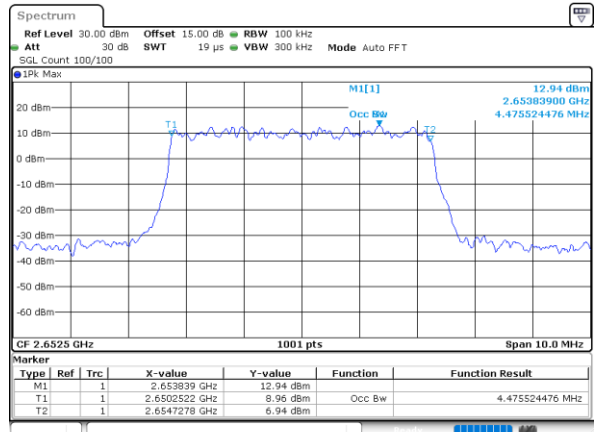

LTE Band 41

Lowest Channel / 5MHz / QPSK

Date: 9.FEB.2021 11:51:45

Lowest Channel / 5MHz / 16QAM

Date: 9.FEB.2021 11:51:56

Middle Channel / 5MHz / QPSK

Date: 9.FEB.2021 11:53:23

Middle Channel / 5MHz / 16QAM

Date: 9.FEB.2021 11:53:12

Highest Channel / 5MHz / QPSK

Date: 9.FEB.2021 11:53:55

Highest Channel / 5MHz / 16QAM

Date: 9.FEB.2021 11:54:06

LTE Band 41

Lowest Channel / 10MHz / QPSK

Date: 9.FEB.2021 11:49:03