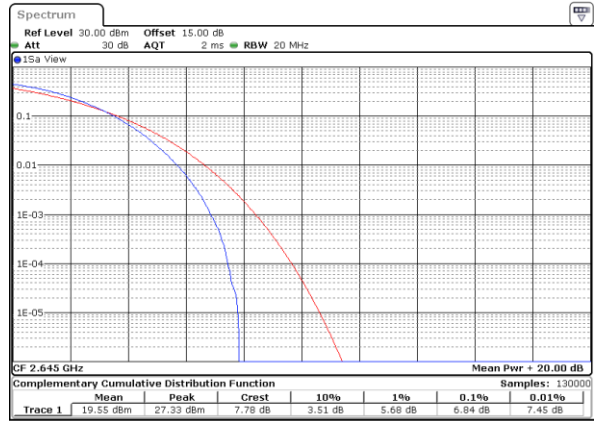

Highest Channel / Full RB

Date: 9.FEB.2021 13:34:25

LTE Band 41 / 20MHz / 64QAM

Lowest Channel / 1RB

Date: 9.FEB.2021 11:59:05

Lowest Channel / Full RB

Date: 9.FEB.2021 11:59:26

Middle Channel / 1RB

Date: 9.FEB.2021 13:31:31

Middle Channel / Full RB

Date: 9.FEB.2021 13:30:52

Highest Channel / 1RB

Date: 9.FEB.2021 13:33:49

Highest Channel / Full RB

Date: 9.FEB.2021 13:34:09

26dB Bandwidth

Mode	LTE Band 41 : 26dB BW(MHz)											
BW	1.4MHz		3MHz		5MHz		10MHz		15MHz		20MHz	
Mod.	QPSK	16QAM	QPSK	16QAM	QPSK	16QAM	QPSK	16QAM	QPSK	16QAM	QPSK	16QAM
Lowest CH	-	-	-	-	4.94	4.88	9.71	9.61	14.24	14.24	18.70	18.82
Middle CH	-	-	-	-	4.91	4.89	9.73	9.73	14.30	14.51	18.66	18.94
Highest CH	-	-	-	-	4.86	5.03	9.67	9.67	14.36	14.54	19.14	18.74
Mode	LTE Band 41 : 26dB BW(MHz)											
BW	1.4MHz		3MHz		5MHz		10MHz		15MHz		20MHz	
Mod.	64QAM		64QAM		64QAM		64QAM		64QAM		64QAM	
Lowest CH	-	-	-	-	4.86	-	9.83	-	14.12	-	18.74	-
Middle CH	-	-	-	-	4.85	-	9.87	-	14.09	-	18.70	-
Highest CH	-	-	-	-	4.81	-	9.65	-	14.39	-	18.90	-