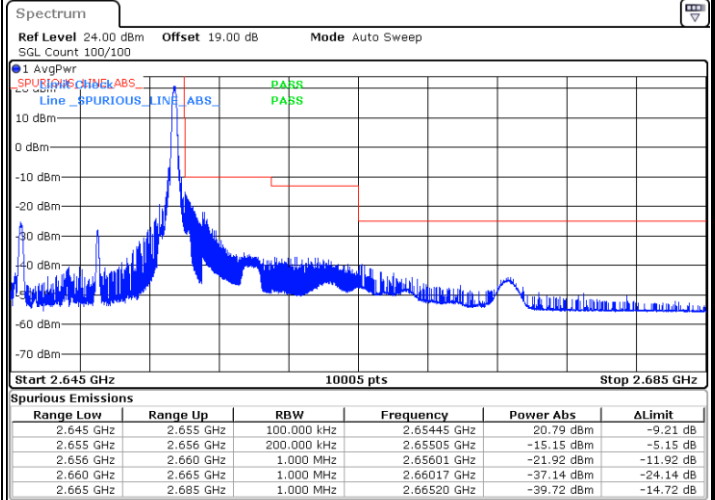

LTE Band 41 / 5MHz / 64QAM

Lowest Band Edge / 1RB

Date: 9.FEB.2021 10:52:45

Highest Band Edge / 1 RB

Date: 9.FEB.2021 10:56:21

Lowest Band Edge / Full RB

Date: 9.FEB.2021 10:52:01

Highest Band Edge / Full RB

Date: 9.FEB.2021 10:57:05

LTE Band 41 / 10MHz / QPSK

Lowest Band Edge / 1 RB

Date: 15.MAR.2021 15:27:29

Highest Band Edge / 1 RB

Date: 9.FEB.2021 10:46:15

Lowest Band Edge / Full RB

Date: 9.FEB.2021 10:41:54

Highest Band Edge / Full RB

Date: 9.FEB.2021 10:49:51

LTE Band 41 / 10MHz / 16QAM

Lowest Band Edge / 1 RB

Date: 15.MAR.2021 15:28:07

Highest Band Edge / 1 RB

Date: 9.FEB.2021 10:46:58

Lowest Band Edge / Full RB

Date: 9.FEB.2021 10:42:38

Highest Band Edge / Full RB

Date: 9.FEB.2021 10:49:08

LTE Band 41 / 10MHz / 64QAM

Lowest Band Edge / 1 RB

Date: 15.MAR.2021 15:28:38

Highest Band Edge / 1 RB

Date: 9.FEB.2021 10:47:41