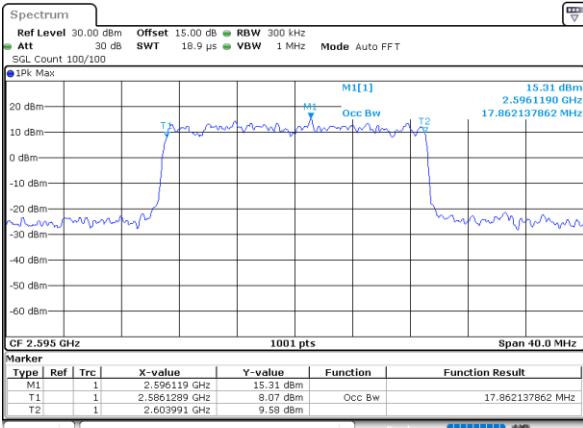

Date: 9.FEB.2021 11:46:53

Middle Channel / 15MHz / 16QAM

Date: 9.FEB.2021 11:46:43

Highest Channel / 15MHz / QPSK

Date: 9.FEB.2021 11:47:26

Highest Channel / 15MHz / 16QAM

Date: 9.FEB.2021 11:47:37

LTE Band 41

Lowest Channel / 20MHz / QPSK

Date: 9.FEB.2021 11:41:51

Lowest Channel / 20MHz / 16QAM

Date: 9.FEB.2021 11:42:24

Middle Channel / 20MHz / QPSK

Date: 9.FEB.2021 11:43:50

Middle Channel / 20MHz / 16QAM

Date: 9.FEB.2021 11:43:18

Highest Channel / 20MHz / QPSK

Date: 9.FEB.2021 11:44:01

Highest Channel / 20MHz / 16QAM

Date: 9.FEB.2021 11:44:33

LTE Band 41

Lowest Channel / 5MHz / 64QAM

Date: 9,FEB,2021 11:52:28

Lowest Channel / 10MHz / 64QAM