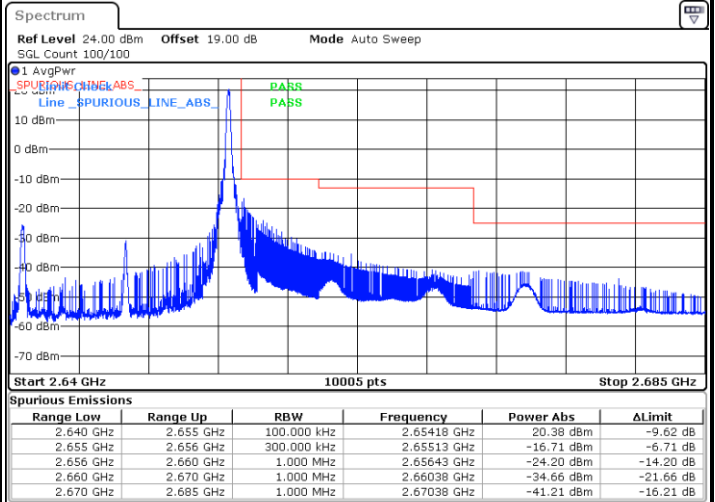

Date: 9.FEB.2021 10:42:38

Highest Band Edge / Full RB

Date: 9.FEB.2021 10:49:08

LTE Band 41 / 10MHz / 64QAM

Lowest Band Edge / 1 RB

Date: 15.MAR.2021 15:28:38

Highest Band Edge / 1 RB

Date: 9.FEB.2021 10:47:41

Lowest Band Edge / Full RB

Date: 9.FEB.2021 10:43:21

Highest Band Edge / Full RB

Date: 9.FEB.2021 10:48:24

LTE Band 41 / 15MHz / QPSK

Lowest Band Edge / 1 RB

Date: 9.FEB.2021 10:36:51

Highest Band Edge / 1 RB

Date: 9.FEB.2021 10:37:34

Lowest Band Edge / Full RB

Date: 9.FEB.2021 10:33:13

Highest Band Edge / Full RB

Date: 9.FEB.2021 10:41:11

LTE Band 41 / 15MHz / 16QAM

Lowest Band Edge / 1 RB

Date: 9.FEB.2021 10:36:07

Highest Band Edge / 1 RB

Date: 9.FEB.2021 10:38:17

Lowest Band Edge / Full RB

Date: 9.FEB.2021 10:33:57

Highest Band Edge / Full RB

Date: 9.FEB.2021 10:40:27