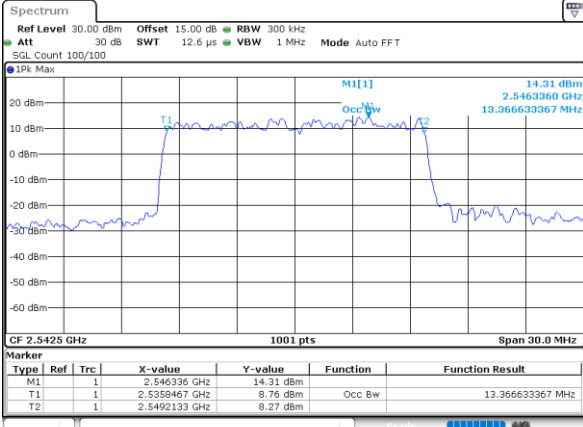

Highest Channel / 10MHz / 16QAM

Date: 9.FEB.2021 11:51:02

LTE Band 41

Lowest Channel / 15MHz / QPSK

Date: 9.FEB.2021 11:45:16

Lowest Channel / 15MHz / 16QAM

Date: 9.FEB.2021 11:45:27

Middle Channel / 15MHz / QPSK

Date: 9.FEB.2021 11:46:53

Middle Channel / 15MHz / 16QAM

Date: 9.FEB.2021 11:46:43

Highest Channel / 15MHz / QPSK

Date: 9.FEB.2021 11:47:26

Highest Channel / 15MHz / 16QAM

Date: 9.FEB.2021 11:47:37

LTE Band 41