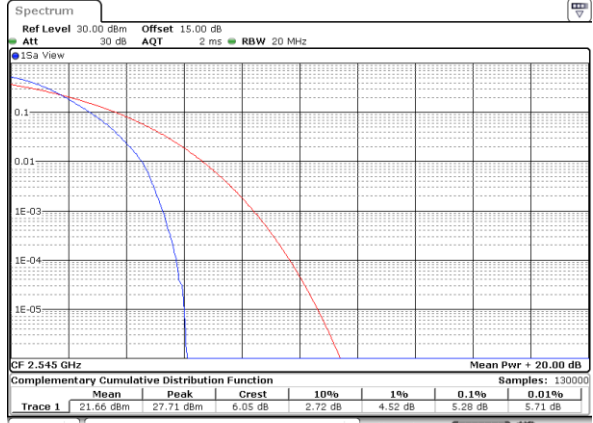

LTE Band 41 / 20MHz / QPSK

Lowest Channel / 1RB

Date: 9.FEB.2021 11:58:23

Lowest Channel / Full RB

Date: 9.FEB.2021 13:29:38

Middle Channel / 1RB

Date: 9.FEB.2021 13:32:25

Middle Channel / Full RB

Date: 9.FEB.2021 13:29:54

Highest Channel / 1RB

Date: 9.FEB.2021 13:32:43

Highest Channel / Full RB

Date: 9.FEB.2021 13:35:07

LTE Band 41 / 20MHz / 16QAM

Lowest Channel / 1RB

Date: 9.FEB.2021 11:58:48