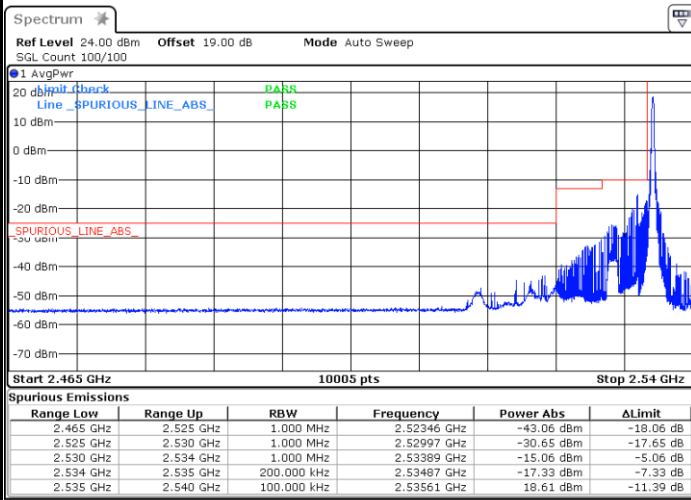

Date: 9.FEB.2021 10:57:05

LTE Band 41 / 10MHz / QPSK

Lowest Band Edge / 1 RB

Date: 15.MAR.2021 15:27:29

Highest Band Edge / 1 RB

Date: 9.FEB.2021 10:46:15

Lowest Band Edge / Full RB

Date: 9.FEB.2021 10:41:54

Highest Band Edge / Full RB

Date: 9.FEB.2021 10:49:51

LTE Band 41 / 10MHz / 16QAM

Lowest Band Edge / 1 RB

Date: 15.MAR.2021 15:28:07

Highest Band Edge / 1 RB

Date: 9.FEB.2021 10:46:58

Lowest Band Edge / Full RB

Date: 9.FEB.2021 10:42:38

Highest Band Edge / Full RB

Date: 9.FEB.2021 10:49:08

LTE Band 41 / 10MHz / 64QAM

Lowest Band Edge / 1 RB

Date: 15.MAR.2021 15:28:38

Highest Band Edge / 1 RB

Date: 9.FEB.2021 10:47:41

Lowest Band Edge / Full RB

Date: 9.FEB.2021 10:43:21

Highest Band Edge / Full RB

Date: 9.FEB.2021 10:48:24

LTE Band 41 / 15MHz / QPSK

Lowest Band Edge / 1 RB

Date: 9.FEB.2021 10:36:51

Highest Band Edge / 1 RB