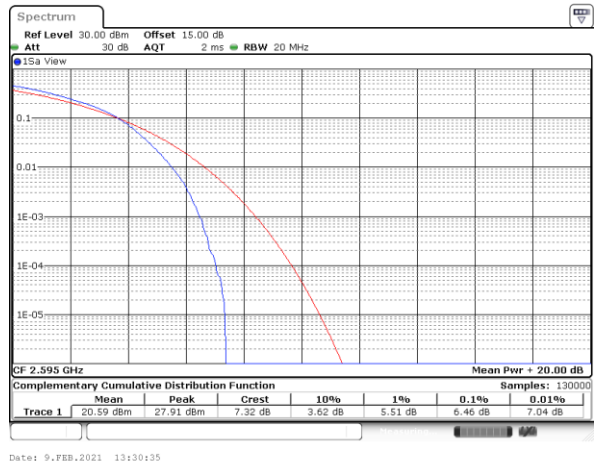

Lowest Channel / Full RB

Date: 9.FEB.2021 11:59:56

Middle Channel / 1RB

Date: 9.FEB.2021 13:31:55

Middle Channel / Full RB

Date: 9.FEB.2021 13:30:35

Highest Channel / 1RB

Date: 9.FEB.2021 13:33:05

Highest Channel / Full RB

Date: 9.FEB.2021 13:34:25

LTE Band 41 / 20MHz / 64QAM

Lowest Channel / 1RB

Date: 9.FEB.2021 11:59:05

Lowest Channel / Full RB

Date: 9.FEB.2021 11:59:26

Middle Channel / 1RB

Date: 9.FEB.2021 13:31:31

Middle Channel / Full RB

Date: 9.FEB.2021 13:30:52

Highest Channel / 1RB

Date: 9.FEB.2021 13:33:49

Highest Channel / Full RB

Date: 9.FEB.2021 13:34:09

26dB Bandwidth