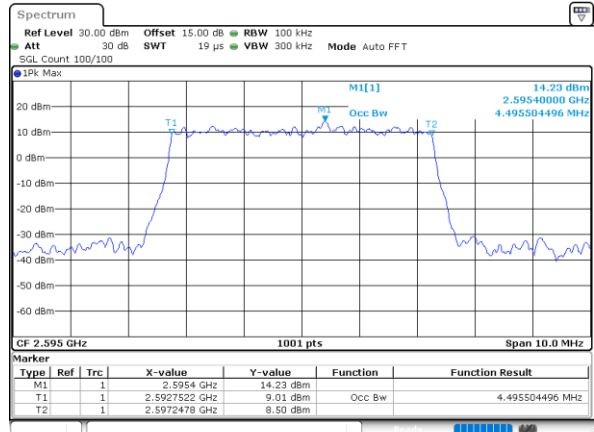

LTE Band 41

Lowest Channel / 5MHz / QPSK

Date: 9.FEB.2021 11:51:45

Lowest Channel / 5MHz / 16QAM

Date: 9.FEB.2021 11:51:56

Middle Channel / 5MHz / QPSK

Date: 9.FEB.2021 11:53:23

Middle Channel / 5MHz / 16QAM

Date: 9.FEB.2021 11:53:12

Highest Channel / 5MHz / QPSK

Date: 9.FEB.2021 11:53:55

Highest Channel / 5MHz / 16QAM

Date: 9.FEB.2021 11:54:06

LTE Band 41

Lowest Channel / 10MHz / QPSK

Date: 9.FEB.2021 11:49:03