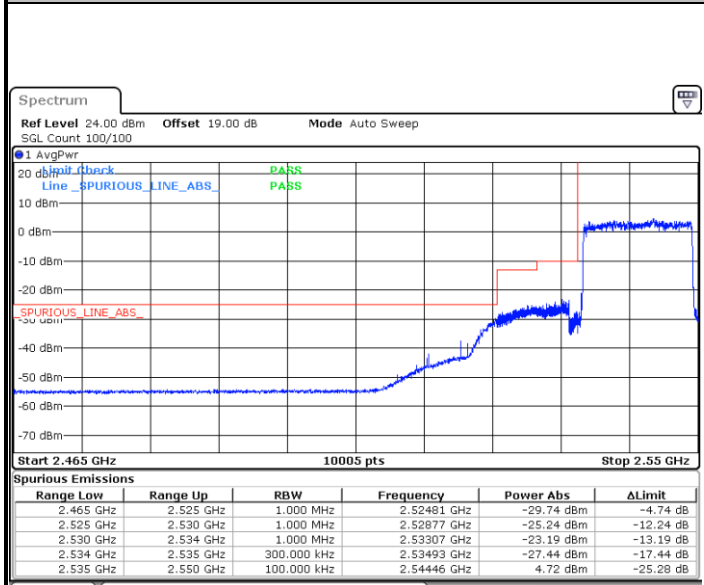

Date: 9.FEB.2021 10:42:38

Highest Band Edge / Full RB

Date: 9.FEB.2021 10:49:08

LTE Band 41 / 10MHz / 64QAM

Lowest Band Edge / 1 RB

Date: 15.MAR.2021 15:28:38

Highest Band Edge / 1 RB

Date: 9.FEB.2021 10:47:41

Lowest Band Edge / Full RB

Date: 9.FEB.2021 10:43:21

Highest Band Edge / Full RB

Date: 9.FEB.2021 10:48:24

LTE Band 41 / 15MHz / QPSK

Lowest Band Edge / 1 RB

Date: 9.FEB.2021 10:36:51

Highest Band Edge / 1 RB

Date: 9.FEB.2021 10:37:34

Lowest Band Edge / Full RB

Date: 9.FEB.2021 10:33:13

Highest Band Edge / Full RB

Date: 9.FEB.2021 10:41:11

LTE Band 41 / 15MHz / 16QAM

Lowest Band Edge / 1 RB

Date: 9.FEB.2021 10:36:07

Highest Band Edge / 1 RB

Date: 9.FEB.2021 10:38:17

Lowest Band Edge / Full RB

Date: 9.FEB.2021 10:33:57

Highest Band Edge / Full RB

Date: 9.FEB.2021 10:40:27