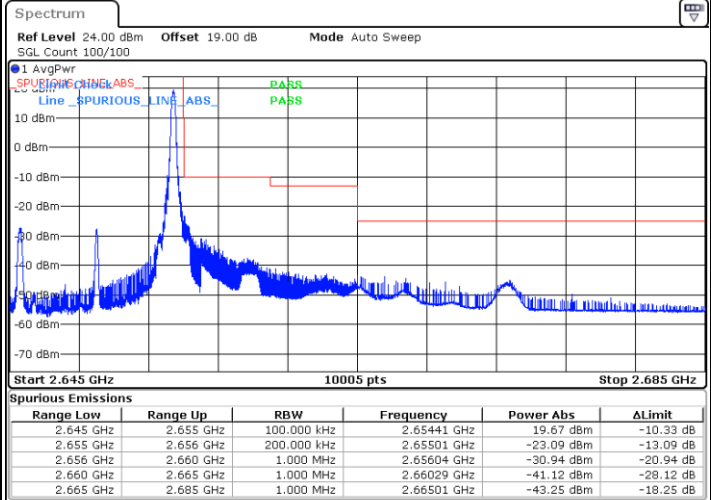

Date: 9.FEB.2021 10:57:05

LTE Band 41 / 10MHz / QPSK

Lowest Band Edge / 1 RB

Date: 15.MAR.2021 15:27:29

Highest Band Edge / 1 RB

Date: 9.FEB.2021 10:46:15

Lowest Band Edge / Full RB

Date: 9.FEB.2021 10:41:54

Highest Band Edge / Full RB

Date: 9.FEB.2021 10:49:51

LTE Band 41 / 10MHz / 16QAM

Lowest Band Edge / 1 RB

Date: 15.MAR.2021 15:28:07

Highest Band Edge / 1 RB

Date: 9.FEB.2021 10:46:58

Lowest Band Edge / Full RB

Date: 9.FEB.2021 10:42:38

Highest Band Edge / Full RB

Date: 9.FEB.2021 10:49:08

LTE Band 41 / 10MHz / 64QAM

Lowest Band Edge / 1 RB

Date: 15.MAR.2021 15:28:38

Highest Band Edge / 1 RB

Date: 9.FEB.2021 10:47:41

Lowest Band Edge / Full RB

Date: 9.FEB.2021 10:43:21

Highest Band Edge / Full RB

Date: 9.FEB.2021 10:48:24

LTE Band 41 / 15MHz / QPSK

Lowest Band Edge / 1 RB

Date: 9.FEB.2021 10:36:51

Highest Band Edge / 1 RB