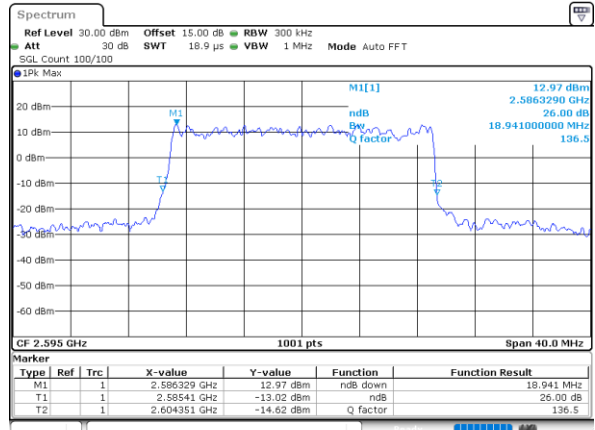

Date: 9.FEB.2021 11:47:04

Middle Channel / 15MHz / 16QAM

Date: 9.FEB.2021 11:46:32

Highest Channel / 15MHz / QPSK

Date: 9.FEB.2021 11:47:15

Highest Channel / 15MHz / 16QAM

Date: 9.FEB.2021 11:47:47

LTE Band 41

Lowest Channel / 20MHz / QPSK

Date: 9.FEB.2021 11:42:02

Lowest Channel / 20MHz / 16QAM

Date: 9.FEB.2021 11:42:13

Middle Channel / 20MHz / QPSK

Date: 9.FEB.2021 11:43:39

Middle Channel / 20MHz / 16QAM

Date: 9.FEB.2021 11:43:28

Highest Channel / 20MHz / QPSK

Date: 9.FEB.2021 11:44:12

Highest Channel / 20MHz / 16QAM

Date: 9.FEB.2021 11:44:22

LTE Band 41

Lowest Channel / 5MHz / 64QAM

Date: 9.FEB.2021 11:52:18

Lowest Channel / 10MHz / 64QAM