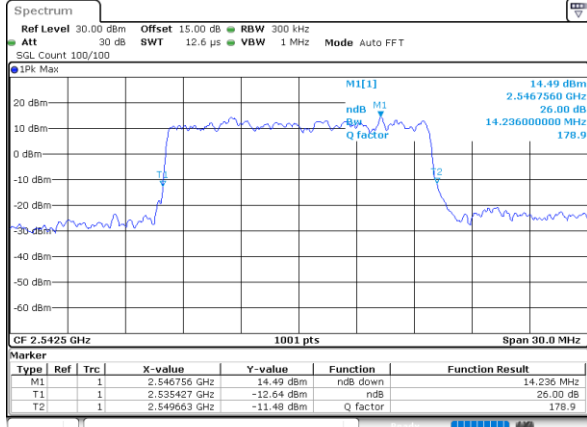

Highest Channel / 10MHz / 16QAM

Date: 9.FEB.2021 11:50:51

LTE Band 41

Lowest Channel / 15MHz / QPSK

Date: 9.FEB.2021 11:45:05

Lowest Channel / 15MHz / 16QAM

Date: 9.FEB.2021 11:45:38

Middle Channel / 15MHz / QPSK

Date: 9.FEB.2021 11:47:04

Middle Channel / 15MHz / 16QAM

Date: 9.FEB.2021 11:46:32

Highest Channel / 15MHz / QPSK

Date: 9.FEB.2021 11:47:15

Highest Channel / 15MHz / 16QAM

Date: 9.FEB.2021 11:47:47

LTE Band 41