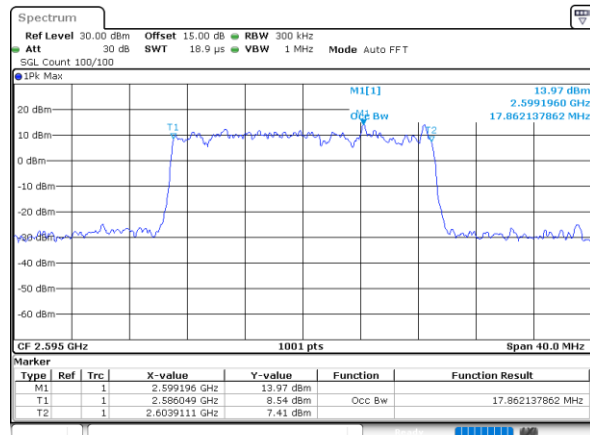

Date: 9,FEB,2021 11:50:30

LTE Band 41

Lowest Channel / 15MHz / 64QAM

Date: 9,FEB,2021 11:45:59

Lowest Channel / 20MHz / 64QAM

Date: 9,FEB,2021 11:42:34

Middle Channel / 15MHz / 64QAM

Date: 9,FEB,2021 11:46:10

Middle Channel / 20MHz / 64QAM

Date: 9,FEB,2021 11:43:07

Highest Channel / 15MHz / 64QAM

Date: 9,FEB,2021 11:48:09

Highest Channel / 20MHz / 64QAM

Date: 9,FEB,2021 11:44:44

Conducted Band Edge

LTE Band 41 / 5MHz / 16QAM

Lowest Band Edge / 1RB

Highest Band Edge / 1 RB

Date: 9.FEB.2021 10:53:28

Date: 9.FEB.2021 10:55:38

Lowest Band Edge / Full RB

Highest Band Edge / Full RB

Date: 9.FEB.2021 10:51:18

Date: 9.FEB.2021 10:57:48