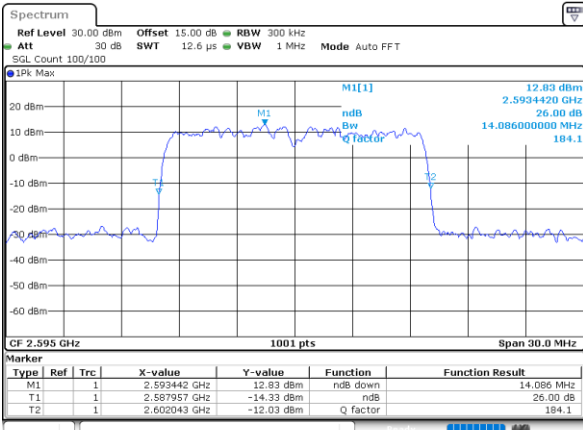

Date: 9.FEB.2021 11:50:40

LTE Band 41

Lowest Channel / 15MHz / 64QAM

Date: 9.FEB.2021 11:45:49

Lowest Channel / 20MHz / 64QAM

Date: 9.FEB.2021 11:42:45

Middle Channel / 15MHz / 64QAM

Date: 9.FEB.2021 11:46:21