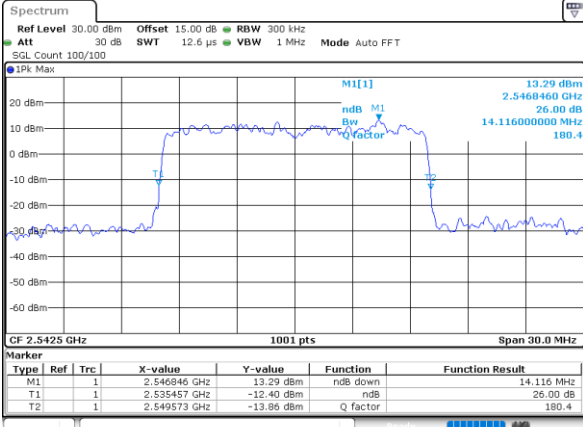

Highest Channel / 20MHz / QPSK

Date: 9.FEB.2021 11:44:12

Highest Channel / 20MHz / 16QAM

Date: 9.FEB.2021 11:44:22

LTE Band 41

Lowest Channel / 5MHz / 64QAM

Date: 9.FEB.2021 11:52:18

Lowest Channel / 10MHz / 64QAM

Date: 9.FEB.2021 11:48:31

Middle Channel / 5MHz / 64QAM

Date: 9.FEB.2021 11:52:50

Middle Channel / 10MHz / 64QAM

Date: 9.FEB.2021 11:50:08

Highest Channel / 5MHz / 64QAM

Date: 9.FEB.2021 11:54:27

Highest Channel / 10MHz / 64QAM

Date: 9.FEB.2021 11:50:40

LTE Band 41

Lowest Channel / 15MHz / 64QAM

Date: 9.FEB.2021 11:45:49

Lowest Channel / 20MHz / 64QAM

Date: 9.FEB.2021 11:42:45

Middle Channel / 15MHz / 64QAM

Date: 9.FEB.2021 11:46:21