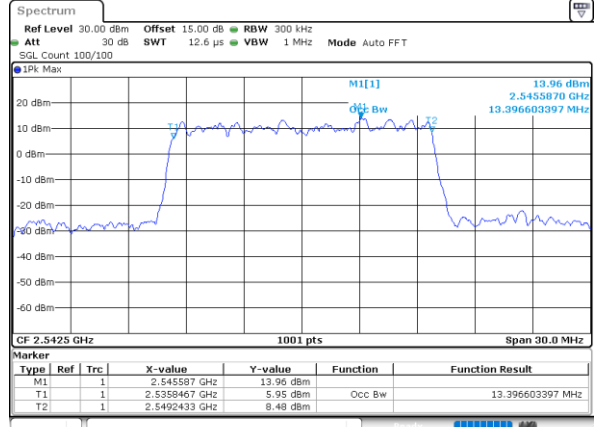

Highest Channel / 10MHz / 16QAM

Date: 9.FEB.2021 11:51:02

LTE Band 41

Lowest Channel / 15MHz / QPSK

Date: 9.FEB.2021 11:45:16

Lowest Channel / 15MHz / 16QAM

Date: 9.FEB.2021 11:45:27

Middle Channel / 15MHz / QPSK

Date: 9.FEB.2021 11:46:53

Middle Channel / 15MHz / 16QAM

Date: 9.FEB.2021 11:46:43

Highest Channel / 15MHz / QPSK

Date: 9.FEB.2021 11:47:26

Highest Channel / 15MHz / 16QAM

Date: 9.FEB.2021 11:47:37

LTE Band 41