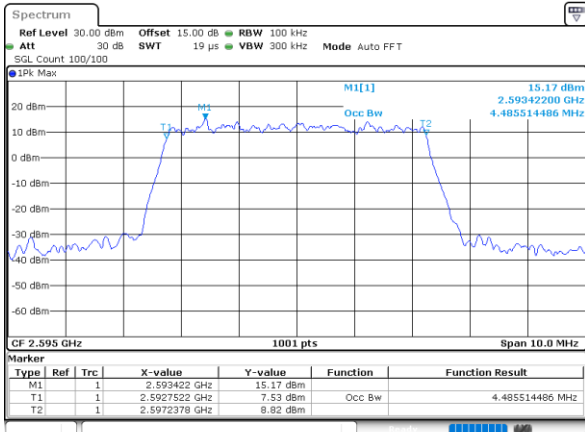

LTE Band 41

Lowest Channel / 5MHz / QPSK

Date: 9.FEB.2021 11:51:45

Lowest Channel / 5MHz / 16QAM

Date: 9.FEB.2021 11:51:56

Middle Channel / 5MHz / QPSK

Date: 9.FEB.2021 11:53:23

Middle Channel / 5MHz / 16QAM

Date: 9.FEB.2021 11:53:12

Highest Channel / 5MHz / QPSK

Date: 9.FEB.2021 11:53:55

Highest Channel / 5MHz / 16QAM

Date: 9.FEB.2021 11:54:06

LTE Band 41

Lowest Channel / 10MHz / QPSK

Date: 9.FEB.2021 11:49:03