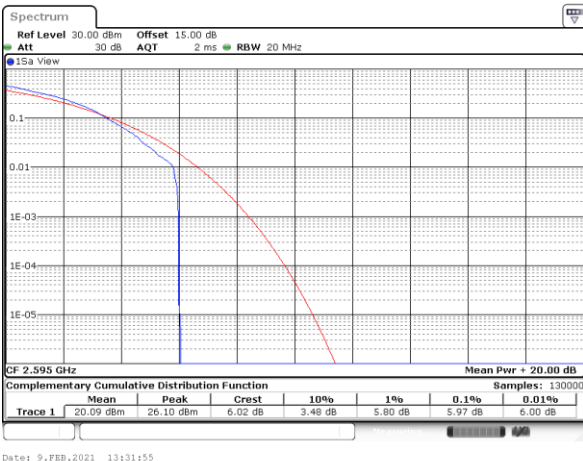

Date: 9.FEB.2021 13:29:54

Highest Channel / 1RB

Date: 9.FEB.2021 13:32:43

Highest Channel / Full RB

Date: 9.FEB.2021 13:35:07

LTE Band 41 / 20MHz / 16QAM

Lowest Channel / 1RB

Date: 9.FEB.2021 11:58:48

Lowest Channel / Full RB

Date: 9.FEB.2021 11:59:56

Middle Channel / 1RB

Date: 9.FEB.2021 13:31:55

Middle Channel / Full RB

Date: 9.FEB.2021 13:30:35

Highest Channel / 1RB

Date: 9.FEB.2021 13:33:05