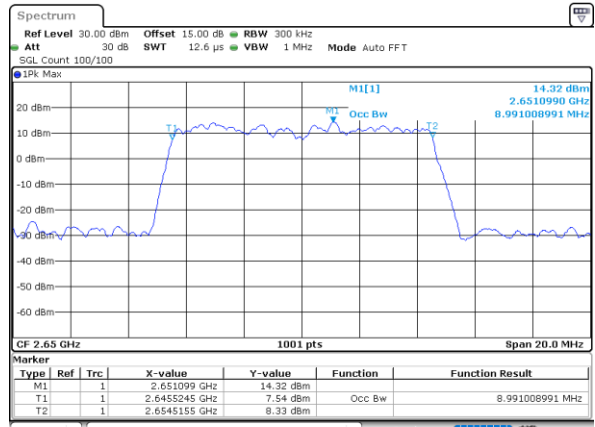

Date: 9.FEB.2021 11:53:12

Highest Channel / 5MHz / QPSK

Date: 9.FEB.2021 11:53:55

Highest Channel / 5MHz / 16QAM

Date: 9.FEB.2021 11:54:06

LTE Band 41

Lowest Channel / 10MHz / QPSK

Date: 9.FEB.2021 11:49:03

Lowest Channel / 10MHz / 16QAM

Date: 9.FEB.2021 11:48:52

Middle Channel / 10MHz / QPSK

Date: 9.FEB.2021 11:49:36

Middle Channel / 10MHz / 16QAM

Date: 9.FEB.2021 11:49:46

Highest Channel / 10MHz / QPSK

Date: 9.FEB.2021 11:51:13

Highest Channel / 10MHz / 16QAM

Date: 9.FEB.2021 11:51:02

LTE Band 41

Lowest Channel / 15MHz / QPSK

Date: 9.FEB.2021 11:45:16

Lowest Channel / 15MHz / 16QAM

Date: 9.FEB.2021 11:45:27

Middle Channel / 15MHz / QPSK