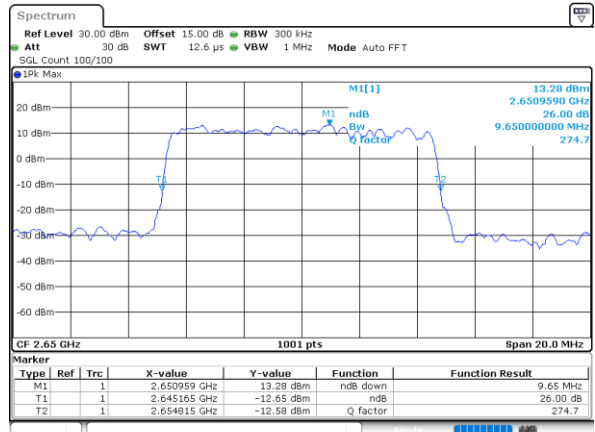

Highest Channel / 20MHz / QPSK

Date: 9.FEB.2021 11:44:12

Highest Channel / 20MHz / 16QAM

Date: 9.FEB.2021 11:44:22

LTE Band 41

Lowest Channel / 5MHz / 64QAM

Date: 9.FEB.2021 11:52:18

Lowest Channel / 10MHz / 64QAM

Date: 9.FEB.2021 11:48:31

Middle Channel / 5MHz / 64QAM

Date: 9.FEB.2021 11:52:50

Middle Channel / 10MHz / 64QAM

Date: 9.FEB.2021 11:50:08

Highest Channel / 5MHz / 64QAM

Date: 9.FEB.2021 11:54:27

Highest Channel / 10MHz / 64QAM

Date: 9.FEB.2021 11:50:40

LTE Band 41

Lowest Channel / 15MHz / 64QAM

Date: 9.FEB.2021 11:45:49

Lowest Channel / 20MHz / 64QAM

Date: 9.FEB.2021 11:42:45

Middle Channel / 15MHz / 64QAM

Date: 9.FEB.2021 11:46:21