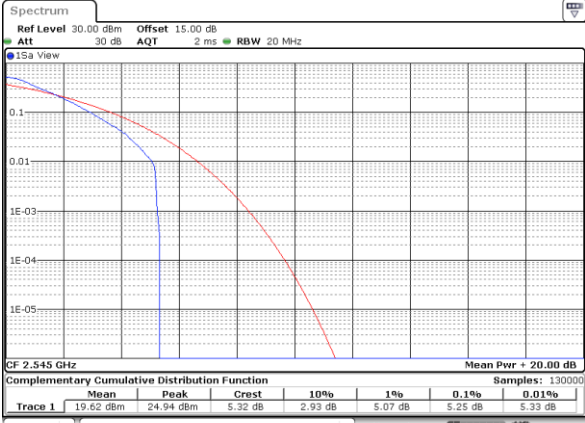

LTE Band 41 / 20MHz / QPSK

Lowest Channel / 1RB

Date: 9.FEB.2021 11:58:23

Lowest Channel / Full RB

Date: 9.FEB.2021 13:29:38

Middle Channel / 1RB

Date: 9.FEB.2021 13:32:25

Middle Channel / Full RB

Date: 9.FEB.2021 13:29:54

Highest Channel / 1RB

Date: 9.FEB.2021 13:32:43

Highest Channel / Full RB

Date: 9.FEB.2021 13:35:07

LTE Band 41 / 20MHz / 16QAM

Lowest Channel / 1RB

Date: 9.FEB.2021 11:58:48