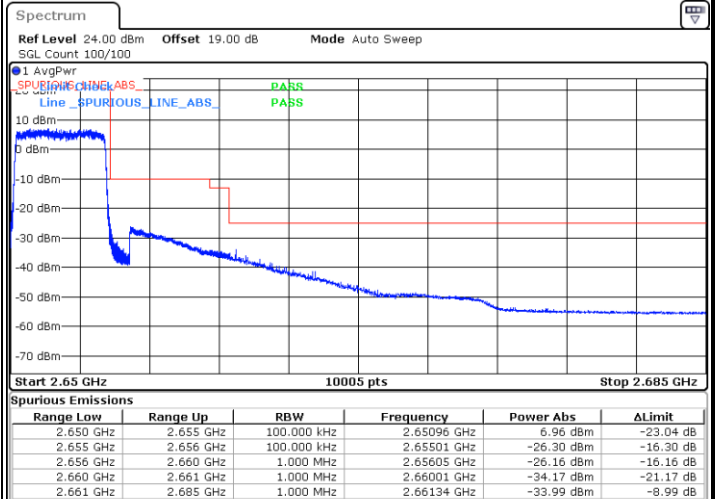

Lowest Band Edge / 1RB

Highest Band Edge / 1 RB

Date: 9.FEB.2021 10:53:28

Date: 9.FEB.2021 10:55:38

Lowest Band Edge / Full RB

Highest Band Edge / Full RB

Date: 9.FEB.2021 10:51:18

Date: 9.FEB.2021 10:57:48

LTE Band 41 / 5MHz / 64QAM

Lowest Band Edge / 1RB

Date: 9.FEB.2021 10:52:45

Highest Band Edge / 1 RB

Date: 9.FEB.2021 10:56:21

Lowest Band Edge / Full RB

Date: 9.FEB.2021 10:52:01

Highest Band Edge / Full RB

Date: 9.FEB.2021 10:57:05

LTE Band 41 / 10MHz / QPSK

Lowest Band Edge / 1 RB

Date: 15.MAR.2021 15:27:29

Highest Band Edge / 1 RB

Date: 9.FEB.2021 10:46:15

Lowest Band Edge / Full RB

Date: 9.FEB.2021 10:41:54

Highest Band Edge / Full RB

Date: 9.FEB.2021 10:49:51

LTE Band 41 / 10MHz / 16QAM

Lowest Band Edge / 1 RB

Date: 15.MAR.2021 15:28:07

Highest Band Edge / 1 RB

Date: 9.FEB.2021 10:46:58

Lowest Band Edge / Full RB