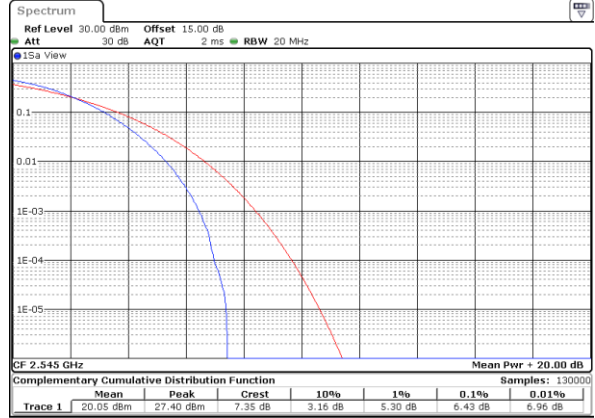

Lowest Channel / Full RB

Date: 9.FEB.2021 11:59:56

Middle Channel / 1RB

Date: 9.FEB.2021 13:31:55

Middle Channel / Full RB

Date: 9.FEB.2021 13:30:35

Highest Channel / 1RB

Date: 9.FEB.2021 13:33:05

Highest Channel / Full RB

Date: 9.FEB.2021 13:34:25

LTE Band 41 / 20MHz / 64QAM

Lowest Channel / 1RB

Date: 9.FEB.2021 11:59:05

Lowest Channel / Full RB

Date: 9.FEB.2021 11:59:26

Middle Channel / 1RB

Date: 9.FEB.2021 13:31:31

Middle Channel / Full RB

Date: 9.FEB.2021 13:30:52

Highest Channel / 1RB

Date: 9.FEB.2021 13:33:49

Highest Channel / Full RB

Date: 9.FEB.2021 13:34:09

26dB Bandwidth