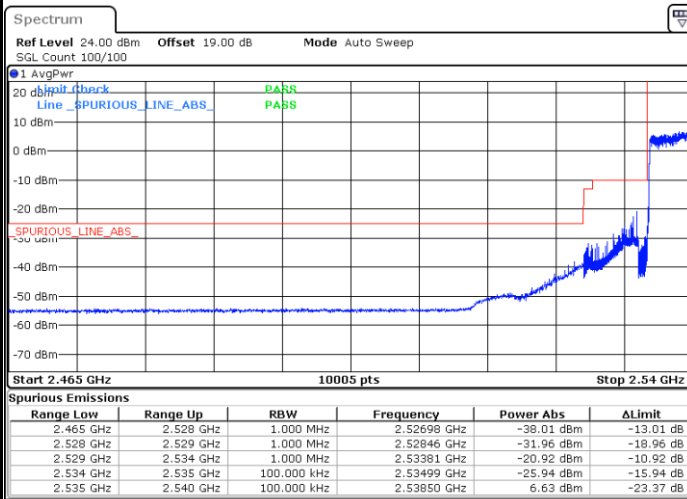

Lowest Band Edge / 1RB

Highest Band Edge / 1 RB

Date: 9.FEB.2021 10:53:28

Date: 9.FEB.2021 10:55:38

Lowest Band Edge / Full RB

Highest Band Edge / Full RB

Date: 9.FEB.2021 10:51:18

Date: 9.FEB.2021 10:57:48

LTE Band 41 / 5MHz / 64QAM

Lowest Band Edge / 1RB

Date: 9.FEB.2021 10:52:45

Highest Band Edge / 1 RB

Date: 9.FEB.2021 10:56:21

Lowest Band Edge / Full RB

Date: 9.FEB.2021 10:52:01

Highest Band Edge / Full RB

Date: 9.FEB.2021 10:57:05

LTE Band 41 / 10MHz / QPSK

Lowest Band Edge / 1 RB

Date: 15.MAR.2021 15:27:29

Highest Band Edge / 1 RB

Date: 9.FEB.2021 10:46:15

Lowest Band Edge / Full RB

Date: 9.FEB.2021 10:41:54

Highest Band Edge / Full RB

Date: 9.FEB.2021 10:49:51

LTE Band 41 / 10MHz / 16QAM

Lowest Band Edge / 1 RB

Date: 15.MAR.2021 15:28:07

Highest Band Edge / 1 RB

Date: 9.FEB.2021 10:46:58

Lowest Band Edge / Full RB