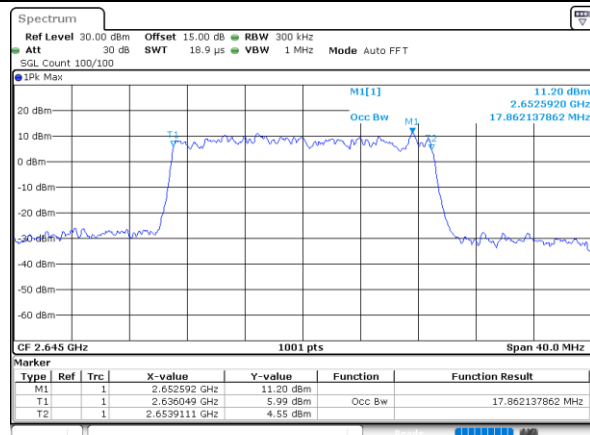

Middle Channel / 20MHz / 64QAM

Date: 9,FEB,2021 11:43:07

Highest Channel / 15MHz / 64QAM

Date: 9,FEB,2021 11:48:09

Highest Channel / 20MHz / 64QAM

Date: 9,FEB,2021 11:44:44

Conducted Band Edge

LTE Band 41 / 5MHz / 16QAM

Lowest Band Edge / 1RB

Highest Band Edge / 1 RB

Date: 9.FEB.2021 10:53:28

Date: 9.FEB.2021 10:55:38

Lowest Band Edge / Full RB

Highest Band Edge / Full RB

Date: 9.FEB.2021 10:51:18

Date: 9.FEB.2021 10:57:48