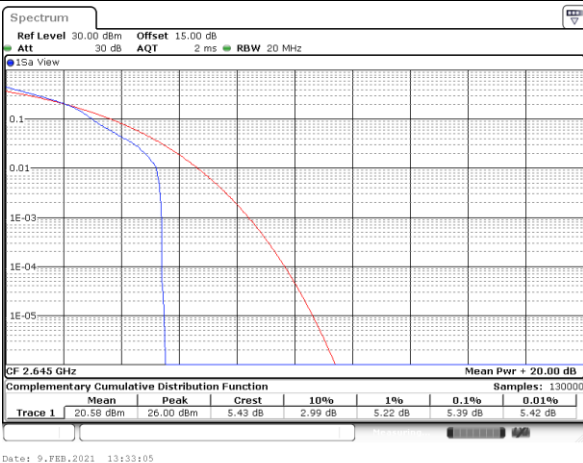

Lowest Channel / Full RB

Date: 9.FEB.2021 11:59:56

Middle Channel / 1RB

Date: 9.FEB.2021 13:31:55

Middle Channel / Full RB

Date: 9.FEB.2021 13:30:35

Highest Channel / 1RB

Date: 9.FEB.2021 13:33:05

Highest Channel / Full RB

Date: 9.FEB.2021 13:34:25

LTE Band 41 / 20MHz / 64QAM

Lowest Channel / 1RB

Date: 9.FEB.2021 11:59:05

Lowest Channel / Full RB

Date: 9.FEB.2021 11:59:26

Middle Channel / 1RB

Date: 9.FEB.2021 13:31:31

Middle Channel / Full RB

Date: 9.FEB.2021 13:30:52

Highest Channel / 1RB

Date: 9.FEB.2021 13:33:49

Highest Channel / Full RB

Date: 9.FEB.2021 13:34:09

26dB Bandwidth