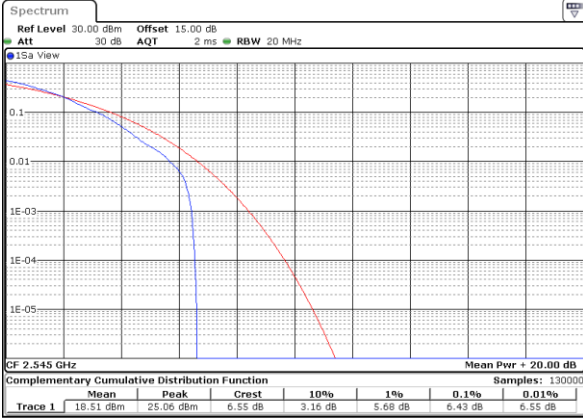

Lowest Channel / Full RB

Date: 9.FEB.2021 11:59:56

Middle Channel / 1RB

Date: 9.FEB.2021 13:31:55

Middle Channel / Full RB

Date: 9.FEB.2021 13:30:35

Highest Channel / 1RB

Date: 9.FEB.2021 13:33:05

Highest Channel / Full RB

Date: 9.FEB.2021 13:34:25

LTE Band 41 / 20MHz / 64QAM

Lowest Channel / 1RB

Date: 9.FEB.2021 11:59:05

Lowest Channel / Full RB

Date: 9.FEB.2021 11:59:26

Middle Channel / 1RB

Date: 9.FEB.2021 13:31:31

Middle Channel / Full RB

Date: 9.FEB.2021 13:30:52

Highest Channel / 1RB

Date: 9.FEB.2021 13:33:49

Highest Channel / Full RB

Date: 9.FEB.2021 13:34:09

26dB Bandwidth