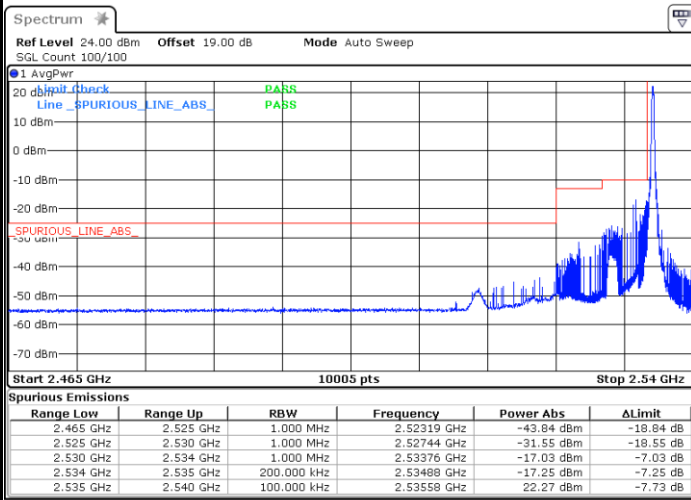

Lowest Band Edge / 1RB

Highest Band Edge / 1 RB

Date: 9.FEB.2021 10:53:28

Date: 9.FEB.2021 10:55:38

Lowest Band Edge / Full RB

Highest Band Edge / Full RB

Date: 9.FEB.2021 10:51:18

Date: 9.FEB.2021 10:57:48

LTE Band 41 / 5MHz / 64QAM

Lowest Band Edge / 1RB

Date: 9.FEB.2021 10:52:45

Highest Band Edge / 1 RB

Date: 9.FEB.2021 10:56:21

Lowest Band Edge / Full RB

Date: 9.FEB.2021 10:52:01

Highest Band Edge / Full RB

Date: 9.FEB.2021 10:57:05

LTE Band 41 / 10MHz / QPSK

Lowest Band Edge / 1 RB

Date: 15.MAR.2021 15:27:29

Highest Band Edge / 1 RB

Date: 9.FEB.2021 10:46:15

Lowest Band Edge / Full RB

Date: 9.FEB.2021 10:41:54

Highest Band Edge / Full RB

Date: 9.FEB.2021 10:49:51

LTE Band 41 / 10MHz / 16QAM

Lowest Band Edge / 1 RB

Date: 15.MAR.2021 15:28:07

Highest Band Edge / 1 RB

Date: 9.FEB.2021 10:46:58

Lowest Band Edge / Full RB