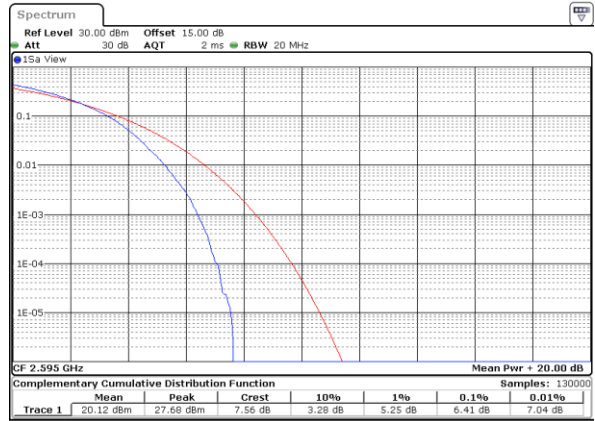

Lowest Channel / Full RB

Date: 9.FEB.2021 11:59:56

Middle Channel / 1RB

Date: 9.FEB.2021 13:31:55

Middle Channel / Full RB

Date: 9.FEB.2021 13:30:35

Highest Channel / 1RB

Date: 9.FEB.2021 13:33:05

Highest Channel / Full RB

Date: 9.FEB.2021 13:34:25

LTE Band 41 / 20MHz / 64QAM

Lowest Channel / 1RB

Date: 9.FEB.2021 11:59:05

Lowest Channel / Full RB

Date: 9.FEB.2021 11:59:26

Middle Channel / 1RB

Date: 9.FEB.2021 13:31:31

Middle Channel / Full RB

Date: 9.FEB.2021 13:30:52

Highest Channel / 1RB

Date: 9.FEB.2021 13:33:49

Highest Channel / Full RB

Date: 9.FEB.2021 13:34:09

26dB Bandwidth