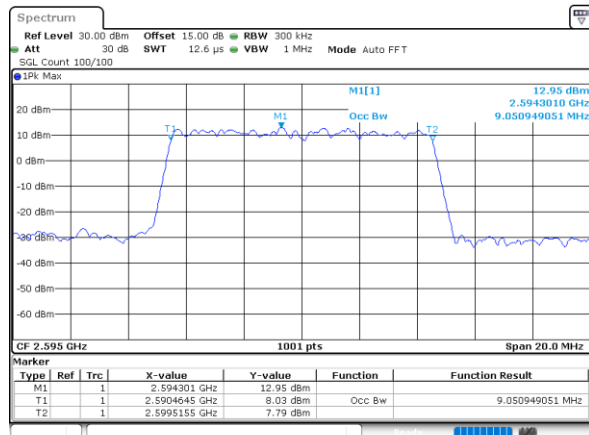

Middle Channel / 10MHz / 64QAM

Date: 9,FEB,2021 11:50:19