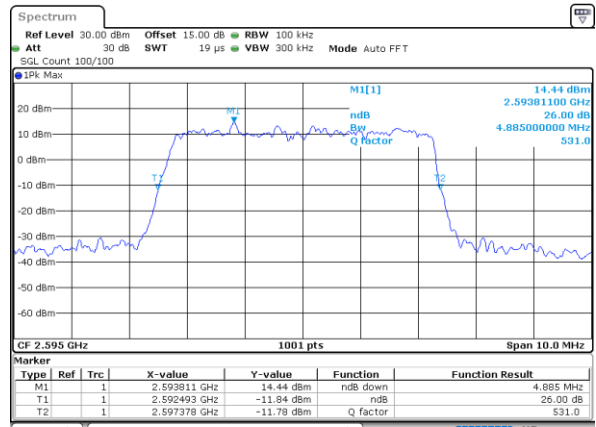

Mode	LTE Band 41 : 26dB BW(MHz)											
BW	1.4MHz		3MHz		5MHz		10MHz		15MHz		20MHz	
Mod.	QPSK	16QAM	QPSK	16QAM	QPSK	16QAM	QPSK	16QAM	QPSK	16QAM	QPSK	16QAM
Lowest CH	-	-	-	-	4.94	4.88	9.71	9.61	14.24	14.24	18.70	18.82
Middle CH	-	-	-	-	4.91	4.89	9.73	9.73	14.30	14.51	18.66	18.94
Highest CH	-	-	-	-	4.86	5.03	9.67	9.67	14.36	14.54	19.14	18.74
Mode	LTE Band 41 : 26dB BW(MHz)											
BW	1.4MHz		3MHz		5MHz		10MHz		15MHz		20MHz	
Mod.	64QAM		64QAM		64QAM		64QAM		64QAM		64QAM	
Lowest CH	-	-	-	-	4.86	-	9.83	-	14.12	-	18.74	-
Middle CH	-	-	-	-	4.85	-	9.87	-	14.09	-	18.70	-
Highest CH	-	-	-	-	4.81	-	9.65	-	14.39	-	18.90	-

LTE Band 41

Lowest Channel / 5MHz / QPSK

Date: 9.FEB.2021 11:51:34

Lowest Channel / 5MHz / 16QAM

Date: 9.FEB.2021 11:52:07

Middle Channel / 5MHz / QPSK

Date: 9.FEB.2021 11:53:33

Middle Channel / 5MHz / 16QAM

Date: 9.FEB.2021 11:53:01

Highest Channel / 5MHz / QPSK

Date: 9.FEB.2021 11:53:44

Highest Channel / 5MHz / 16QAM

Date: 9.FEB.2021 11:54:17

LTE Band 41

Lowest Channel / 10MHz / QPSK

Date: 9.FEB.2021 11:49:14