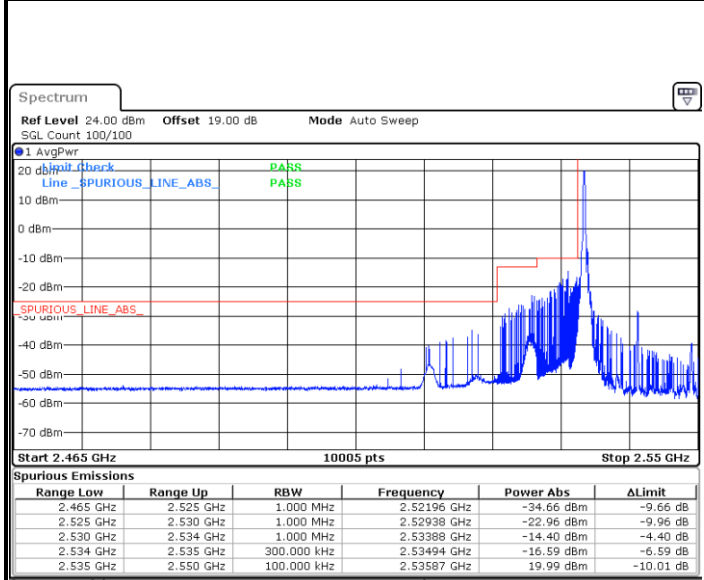

Date: 9.FEB.2021 10:42:38

Highest Band Edge / Full RB

Date: 9.FEB.2021 10:49:08

LTE Band 41 / 10MHz / 64QAM

Lowest Band Edge / 1 RB

Date: 15.MAR.2021 15:28:38

Highest Band Edge / 1 RB

Date: 9.FEB.2021 10:47:41

Lowest Band Edge / Full RB

Date: 9.FEB.2021 10:43:21

Highest Band Edge / Full RB

Date: 9.FEB.2021 10:48:24

LTE Band 41 / 15MHz / QPSK

Lowest Band Edge / 1 RB

Date: 9.FEB.2021 10:36:51

Highest Band Edge / 1 RB

Date: 9.FEB.2021 10:37:34

Lowest Band Edge / Full RB

Date: 9.FEB.2021 10:33:13

Highest Band Edge / Full RB

Date: 9.FEB.2021 10:41:11

LTE Band 41 / 15MHz / 16QAM

Lowest Band Edge / 1 RB

Date: 9.FEB.2021 10:36:07

Highest Band Edge / 1 RB

Date: 9.FEB.2021 10:38:17

Lowest Band Edge / Full RB

Date: 9.FEB.2021 10:33:57

Highest Band Edge / Full RB

Date: 9.FEB.2021 10:40:27