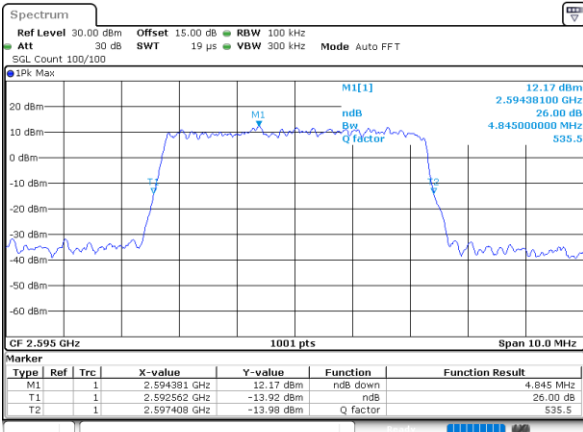

Middle Channel / 5MHz / 64QAM

Date: 9.FEB.2021 11:52:50