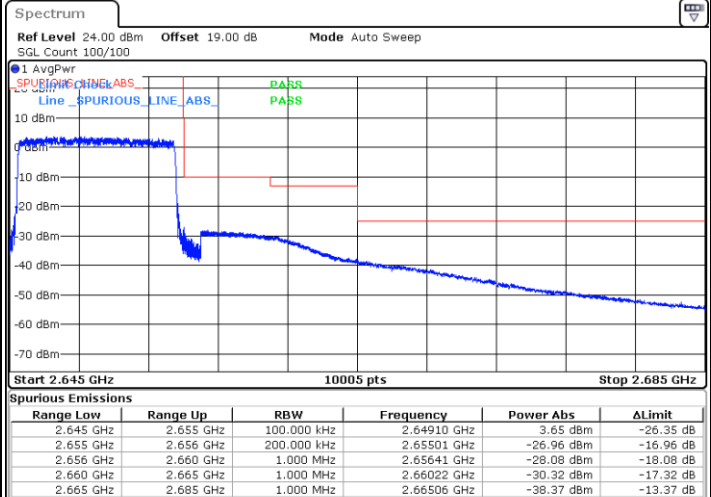

Date: 9.FEB.2021 10:57:05

LTE Band 41 / 10MHz / QPSK

Lowest Band Edge / 1 RB

Date: 15.MAR.2021 15:27:29

Highest Band Edge / 1 RB

Date: 9.FEB.2021 10:46:15

Lowest Band Edge / Full RB

Date: 9.FEB.2021 10:41:54

Highest Band Edge / Full RB

Date: 9.FEB.2021 10:49:51

LTE Band 41 / 10MHz / 16QAM

Lowest Band Edge / 1 RB

Date: 15.MAR.2021 15:28:07

Highest Band Edge / 1 RB

Date: 9.FEB.2021 10:46:58

Lowest Band Edge / Full RB

Date: 9.FEB.2021 10:42:38

Highest Band Edge / Full RB

Date: 9.FEB.2021 10:49:08

LTE Band 41 / 10MHz / 64QAM

Lowest Band Edge / 1 RB

Date: 15.MAR.2021 15:28:38

Highest Band Edge / 1 RB

Date: 9.FEB.2021 10:47:41

Lowest Band Edge / Full RB

Date: 9.FEB.2021 10:43:21

Highest Band Edge / Full RB

Date: 9.FEB.2021 10:48:24

LTE Band 41 / 15MHz / QPSK

Lowest Band Edge / 1 RB

Date: 9.FEB.2021 10:36:51

Highest Band Edge / 1 RB