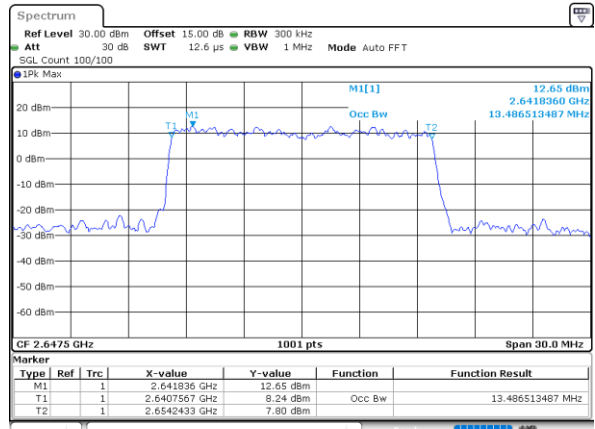

Highest Channel / 10MHz / 16QAM

Date: 9.FEB.2021 11:51:02

LTE Band 41

Lowest Channel / 15MHz / QPSK

Date: 9.FEB.2021 11:45:16

Lowest Channel / 15MHz / 16QAM

Date: 9.FEB.2021 11:45:27

Middle Channel / 15MHz / QPSK

Date: 9.FEB.2021 11:46:53

Middle Channel / 15MHz / 16QAM

Date: 9.FEB.2021 11:46:43

Highest Channel / 15MHz / QPSK

Date: 9.FEB.2021 11:47:26

Highest Channel / 15MHz / 16QAM

Date: 9.FEB.2021 11:47:37

LTE Band 41