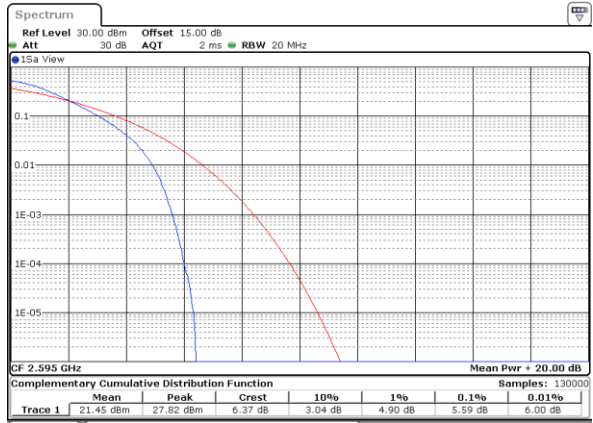

LTE Band 41 / 20MHz / QPSK

Lowest Channel / 1RB

Date: 9.FEB.2021 11:58:23

Lowest Channel / Full RB

Date: 9.FEB.2021 13:29:38

Middle Channel / 1RB

Date: 9.FEB.2021 13:32:25

Middle Channel / Full RB

Date: 9.FEB.2021 13:29:54

Highest Channel / 1RB

Date: 9.FEB.2021 13:32:43

Highest Channel / Full RB

Date: 9.FEB.2021 13:35:07

LTE Band 41 / 20MHz / 16QAM

Lowest Channel / 1RB

Date: 9.FEB.2021 11:58:48