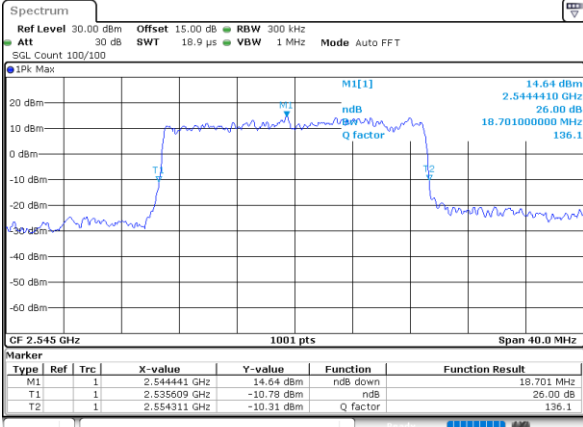

Highest Channel / 10MHz / 16QAM

Date: 9.FEB.2021 11:50:51

LTE Band 41

Lowest Channel / 15MHz / QPSK

Date: 9.FEB.2021 11:45:05

Lowest Channel / 15MHz / 16QAM

Date: 9.FEB.2021 11:45:38

Middle Channel / 15MHz / QPSK

Date: 9.FEB.2021 11:47:04

Middle Channel / 15MHz / 16QAM

Date: 9.FEB.2021 11:46:32

Highest Channel / 15MHz / QPSK

Date: 9.FEB.2021 11:47:15

Highest Channel / 15MHz / 16QAM

Date: 9.FEB.2021 11:47:47

LTE Band 41

Lowest Channel / 20MHz / QPSK

Date: 9.FEB.2021 11:42:02

Lowest Channel / 20MHz / 16QAM

Date: 9.FEB.2021 11:42:13

Middle Channel / 20MHz / QPSK

Date: 9.FEB.2021 11:43:39

Middle Channel / 20MHz / 16QAM

Date: 9.FEB.2021 11:43:28