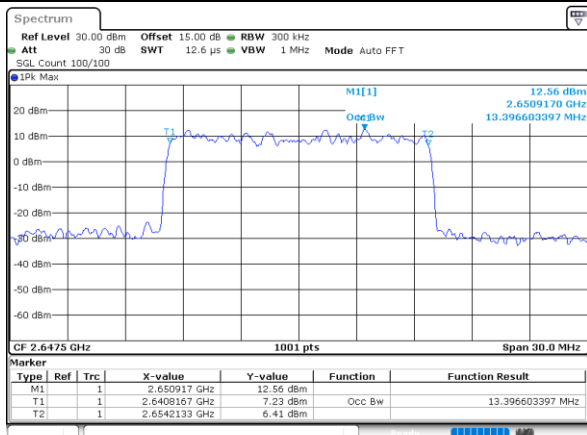

Date: 9,FEB,2021 11:50:30

LTE Band 41

Lowest Channel / 15MHz / 64QAM

Date: 9,FEB,2021 11:45:59

Lowest Channel / 20MHz / 64QAM

Date: 9,FEB,2021 11:42:34

Middle Channel / 15MHz / 64QAM

Date: 9,FEB,2021 11:46:10

Middle Channel / 20MHz / 64QAM

Date: 9,FEB,2021 11:43:07

Highest Channel / 15MHz / 64QAM

Date: 9,FEB,2021 11:48:09

Highest Channel / 20MHz / 64QAM

Date: 9,FEB,2021 11:44:44

Conducted Band Edge

LTE Band 41 / 5MHz / 16QAM