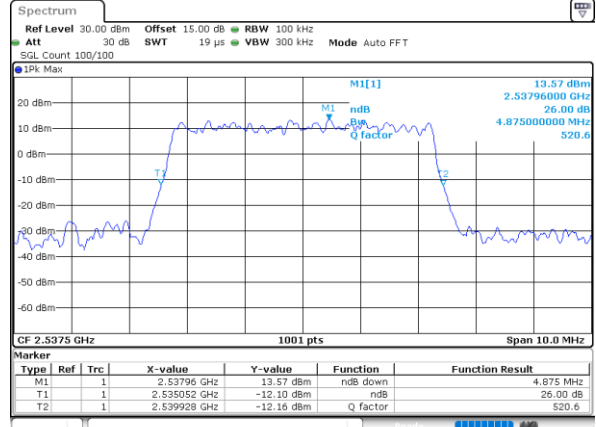

Date: 9.FEB.2021 13:31:31

Middle Channel / Full RB

Date: 9.FEB.2021 13:30:52

Highest Channel / 1RB

Date: 9.FEB.2021 13:33:49

Highest Channel / Full RB

Date: 9.FEB.2021 13:34:09

26dB Bandwidth

Mode	LTE Band 41 : 26dB BW(MHz)											
BW	1.4MHz		3MHz		5MHz		10MHz		15MHz		20MHz	
Mod.	QPSK	16QAM	QPSK	16QAM	QPSK	16QAM	QPSK	16QAM	QPSK	16QAM	QPSK	16QAM
Lowest CH	-	-	-	-	4.94	4.88	9.71	9.61	14.24	14.24	18.70	18.82
Middle CH	-	-	-	-	4.91	4.89	9.73	9.73	14.30	14.51	18.66	18.94
Highest CH	-	-	-	-	4.86	5.03	9.67	9.67	14.36	14.54	19.14	18.74
Mode	LTE Band 41 : 26dB BW(MHz)											
BW	1.4MHz		3MHz		5MHz		10MHz		15MHz		20MHz	
Mod.	64QAM		64QAM		64QAM		64QAM		64QAM		64QAM	
Lowest CH	-	-	-	-	4.86	-	9.83	-	14.12	-	18.74	-
Middle CH	-	-	-	-	4.85	-	9.87	-	14.09	-	18.70	-
Highest CH	-	-	-	-	4.81	-	9.65	-	14.39	-	18.90	-

LTE Band 41

Lowest Channel / 5MHz / QPSK

Date: 9.FEB.2021 11:51:34

Lowest Channel / 5MHz / 16QAM

Date: 9.FEB.2021 11:52:07

Middle Channel / 5MHz / QPSK

Date: 9.FEB.2021 11:53:33

Middle Channel / 5MHz / 16QAM