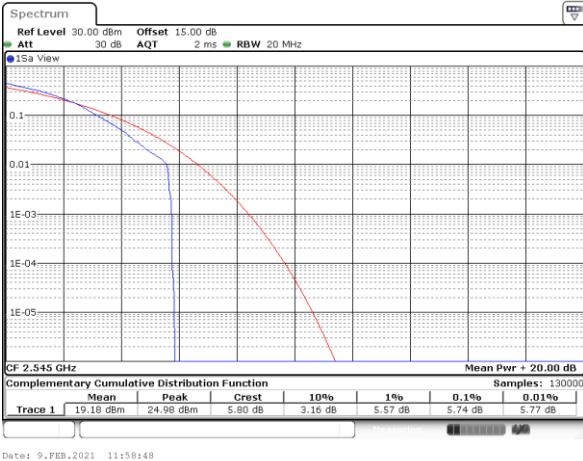

Date: 9.FEB.2021 13:29:54

Highest Channel / 1RB

Date: 9.FEB.2021 13:32:43

Highest Channel / Full RB

Date: 9.FEB.2021 13:35:07

LTE Band 41 / 20MHz / 16QAM

Lowest Channel / 1RB

Date: 9.FEB.2021 11:58:48

Lowest Channel / Full RB

Date: 9.FEB.2021 11:59:56

Middle Channel / 1RB

Date: 9.FEB.2021 13:31:55

Middle Channel / Full RB

Date: 9.FEB.2021 13:30:35

Highest Channel / 1RB

Date: 9.FEB.2021 13:33:05