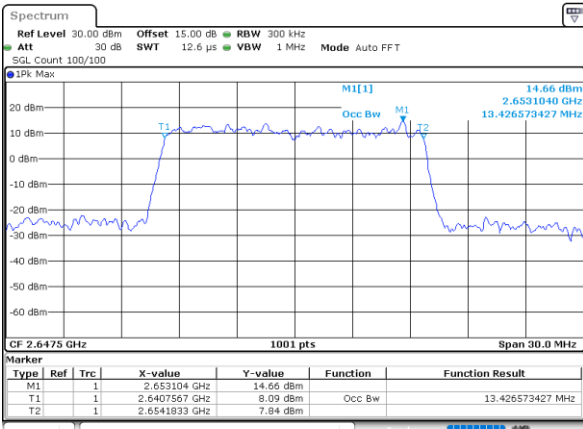

Highest Channel / 10MHz / 16QAM

Date: 9.FEB.2021 11:51:02

LTE Band 41

Lowest Channel / 15MHz / QPSK

Date: 9.FEB.2021 11:45:16

Lowest Channel / 15MHz / 16QAM

Date: 9.FEB.2021 11:45:27

Middle Channel / 15MHz / QPSK

Date: 9.FEB.2021 11:46:53

Middle Channel / 15MHz / 16QAM

Date: 9.FEB.2021 11:46:43

Highest Channel / 15MHz / QPSK

Date: 9.FEB.2021 11:47:26

Highest Channel / 15MHz / 16QAM

Date: 9.FEB.2021 11:47:37

LTE Band 41