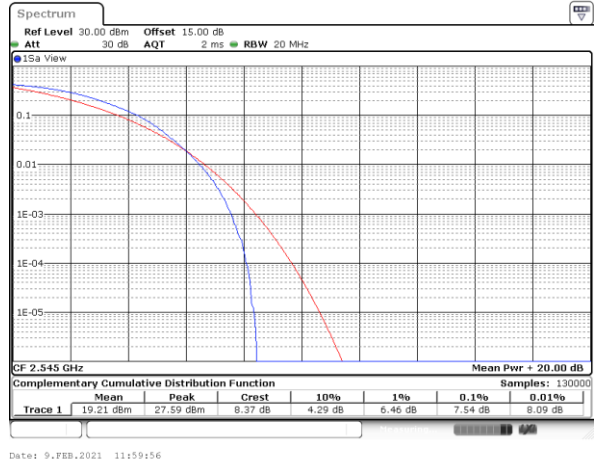

Date: 9.FEB.2021 13:29:54

Highest Channel / 1RB

Date: 9.FEB.2021 13:32:43

Highest Channel / Full RB

Date: 9.FEB.2021 13:35:07

LTE Band 41 / 20MHz / 16QAM

Lowest Channel / 1RB

Date: 9.FEB.2021 11:58:48

Lowest Channel / Full RB

Date: 9.FEB.2021 11:59:56

Middle Channel / 1RB

Date: 9.FEB.2021 13:31:55

Middle Channel / Full RB

Date: 9.FEB.2021 13:30:35

Highest Channel / 1RB

Date: 9.FEB.2021 13:33:05