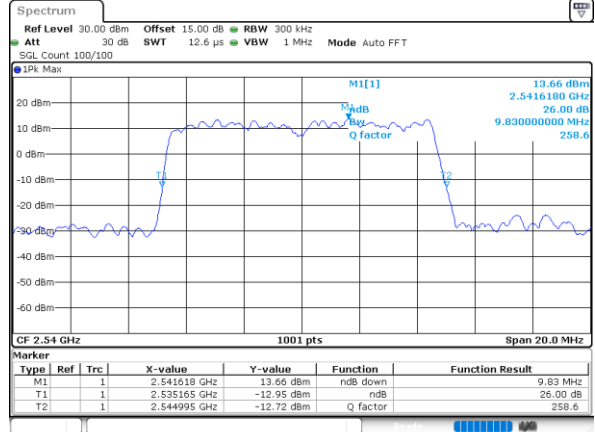

Highest Channel / 20MHz / QPSK

Date: 9.FEB.2021 11:44:12

Highest Channel / 20MHz / 16QAM

Date: 9.FEB.2021 11:44:22

LTE Band 41

Lowest Channel / 5MHz / 64QAM

Date: 9.FEB.2021 11:52:18

Lowest Channel / 10MHz / 64QAM