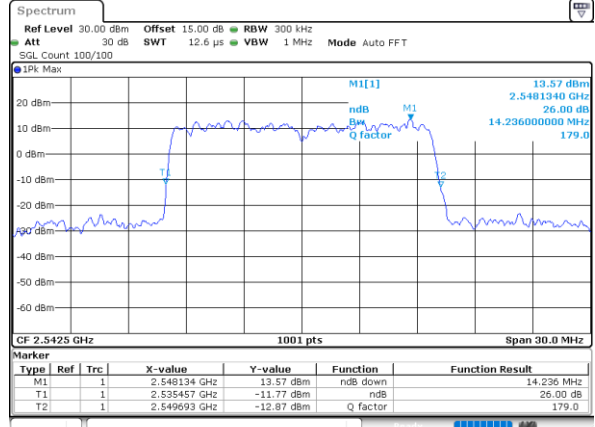

Highest Channel / 10MHz / 16QAM

Date: 9.FEB.2021 11:50:51

LTE Band 41

Lowest Channel / 15MHz / QPSK

Date: 9.FEB.2021 11:45:05

Lowest Channel / 15MHz / 16QAM

Date: 9.FEB.2021 11:45:38

Middle Channel / 15MHz / QPSK

Date: 9.FEB.2021 11:47:04

Middle Channel / 15MHz / 16QAM

Date: 9.FEB.2021 11:46:32

Highest Channel / 15MHz / QPSK

Date: 9.FEB.2021 11:47:15

Highest Channel / 15MHz / 16QAM

Date: 9.FEB.2021 11:47:47

LTE Band 41