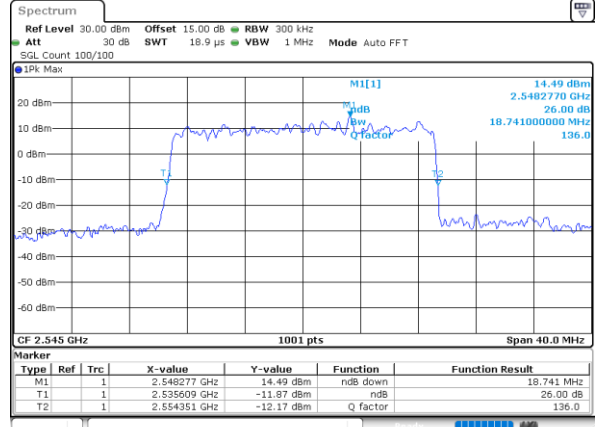

Date: 9.FEB.2021 11:50:40

LTE Band 41

Lowest Channel / 15MHz / 64QAM

Date: 9.FEB.2021 11:45:49

Lowest Channel / 20MHz / 64QAM

Date: 9.FEB.2021 11:42:45

Middle Channel / 15MHz / 64QAM

Date: 9.FEB.2021 11:46:21