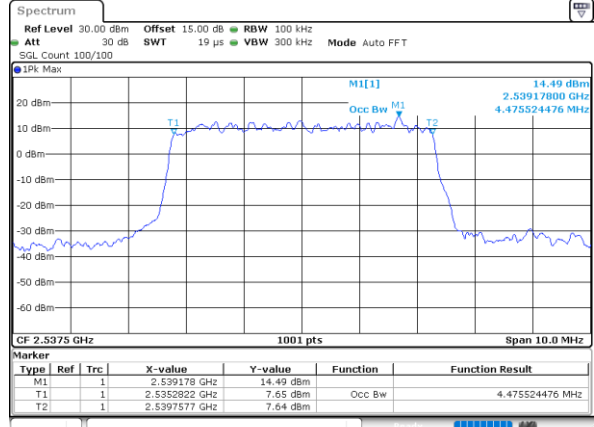

Middle Channel / 20MHz / 64QAM

Date: 9.FEB.2021 11:42:56

Highest Channel / 15MHz / 64QAM

Date: 9.FEB.2021 11:47:58

Highest Channel / 20MHz / 64QAM

Date: 9.FEB.2021 11:44:55

Occupied Bandwidth

Mode	LTE Band 41 : 99%OBW(MHz)											
BW	1.4MHz		3MHz		5MHz		10MHz		15MHz		20MHz	
Mod.	QPSK	16QAM	QPSK	16QAM	QPSK	16QAM	QPSK	16QAM	QPSK	16QAM	QPSK	16QAM
Lowest CH	-	-	-	-	4.47	4.48	9.03	8.95	13.37	13.40	17.82	17.74
Middle CH	-	-	-	-	4.49	4.50	9.01	8.97	13.49	13.40	17.86	17.86
Highest CH	-	-	-	-	4.48	4.48	9.01	8.99	13.43	13.49	17.82	17.90
Mode	LTE Band 41 : 99%OBW(MHz)											
BW	1.4MHz		3MHz		5MHz		10MHz		15MHz		20MHz	
Mod.	64QAM		64QAM		64QAM		64QAM		64QAM		64QAM	
Lowest CH	-	-	-	-	4.46	-	8.97	-	13.43	-	17.90	-
Middle CH	-	-	-	-	4.50	-	9.05	-	13.43	-	17.86	-
Highest CH	-	-	-	-	4.52	-	9.05	-	13.40	-	17.86	-

LTE Band 41

Lowest Channel / 5MHz / QPSK

Date: 9.FEB.2021 11:51:45

Lowest Channel / 5MHz / 16QAM

Date: 9.FEB.2021 11:51:56

Middle Channel / 5MHz / QPSK

Date: 9.FEB.2021 11:53:23

Middle Channel / 5MHz / 16QAM