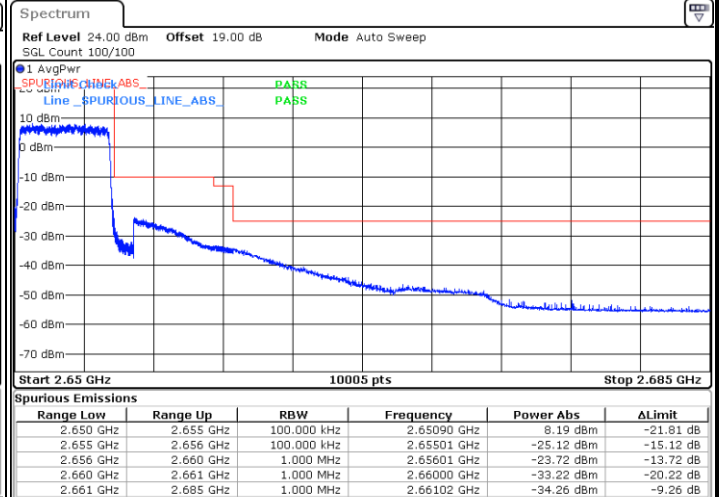

Middle Channel / 20MHz / 64QAM

Date: 9,FEB,2021 11:43:07

Highest Channel / 15MHz / 64QAM

Date: 9,FEB,2021 11:48:09

Highest Channel / 20MHz / 64QAM

Date: 9,FEB,2021 11:44:44

Conducted Band Edge

LTE Band 41 / 5MHz / 16QAM

Lowest Band Edge / 1RB

Highest Band Edge / 1 RB

Date: 9.FEB.2021 10:53:28

Date: 9.FEB.2021 10:55:38

Lowest Band Edge / Full RB

Highest Band Edge / Full RB

Date: 9.FEB.2021 10:51:18

Date: 9.FEB.2021 10:57:48

LTE Band 41 / 5MHz / 64QAM

Lowest Band Edge / 1RB

Date: 9.FEB.2021 10:52:45

Highest Band Edge / 1 RB

Date: 9.FEB.2021 10:56:21

Lowest Band Edge / Full RB

Date: 9.FEB.2021 10:52:01

Highest Band Edge / Full RB

Date: 9.FEB.2021 10:57:05

LTE Band 41 / 10MHz / QPSK

Lowest Band Edge / 1 RB

Date: 15.MAR.2021 15:27:29

Highest Band Edge / 1 RB

Date: 9.FEB.2021 10:46:15

Lowest Band Edge / Full RB

Date: 9.FEB.2021 10:41:54