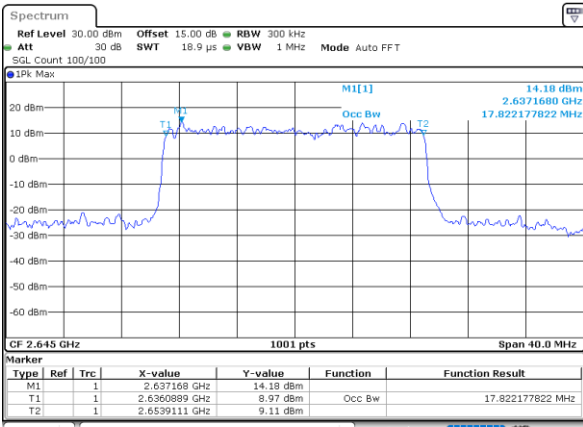

Lowest Channel / 20MHz / QPSK

Date: 9.FEB.2021 11:41:51

Lowest Channel / 20MHz / 16QAM

Date: 9.FEB.2021 11:42:24

Middle Channel / 20MHz / QPSK

Date: 9.FEB.2021 11:43:50

Middle Channel / 20MHz / 16QAM

Date: 9.FEB.2021 11:43:18

Highest Channel / 20MHz / QPSK

Date: 9.FEB.2021 11:44:01

Highest Channel / 20MHz / 16QAM

Date: 9.FEB.2021 11:44:33

LTE Band 41

Lowest Channel / 5MHz / 64QAM

Date: 9,FEB,2021 11:52:28

Lowest Channel / 10MHz / 64QAM