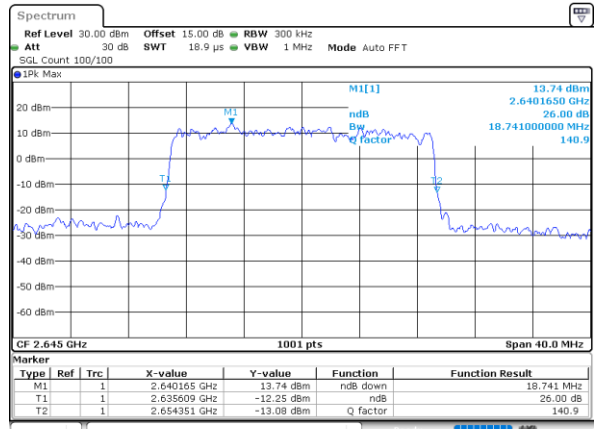

Lowest Channel / 20MHz / QPSK

Date: 9.FEB.2021 11:42:02

Lowest Channel / 20MHz / 16QAM

Date: 9.FEB.2021 11:42:13

Middle Channel / 20MHz / QPSK

Date: 9.FEB.2021 11:43:39

Middle Channel / 20MHz / 16QAM

Date: 9.FEB.2021 11:43:28

Highest Channel / 20MHz / QPSK

Date: 9.FEB.2021 11:44:12

Highest Channel / 20MHz / 16QAM

Date: 9.FEB.2021 11:44:22

LTE Band 41

Lowest Channel / 5MHz / 64QAM

Date: 9.FEB.2021 11:52:18

Lowest Channel / 10MHz / 64QAM