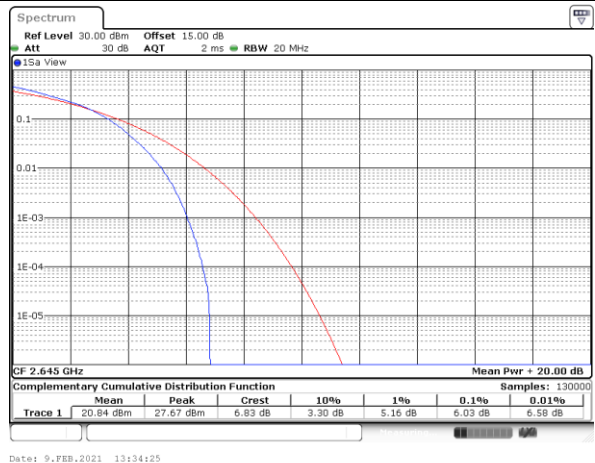

Date: 9.FEB.2021 13:29:54

Highest Channel / 1RB

Date: 9.FEB.2021 13:32:43

Highest Channel / Full RB

Date: 9.FEB.2021 13:35:07

LTE Band 41 / 20MHz / 16QAM

Lowest Channel / 1RB

Date: 9.FEB.2021 11:58:48

Lowest Channel / Full RB

Date: 9.FEB.2021 11:59:56

Middle Channel / 1RB

Date: 9.FEB.2021 13:31:55

Middle Channel / Full RB

Date: 9.FEB.2021 13:30:35

Highest Channel / 1RB

Date: 9.FEB.2021 13:33:05

Highest Channel / Full RB

Date: 9.FEB.2021 13:34:25

LTE Band 41 / 20MHz / 64QAM

Lowest Channel / 1RB

Date: 9.FEB.2021 11:59:05

Lowest Channel / Full RB

Date: 9.FEB.2021 11:59:26

Middle Channel / 1RB

Date: 9.FEB.2021 13:31:31

Middle Channel / Full RB

Date: 9.FEB.2021 13:30:52

Highest Channel / 1RB

Date: 9.FEB.2021 13:33:49

Highest Channel / Full RB

Date: 9.FEB.2021 13:34:09

26dB Bandwidth