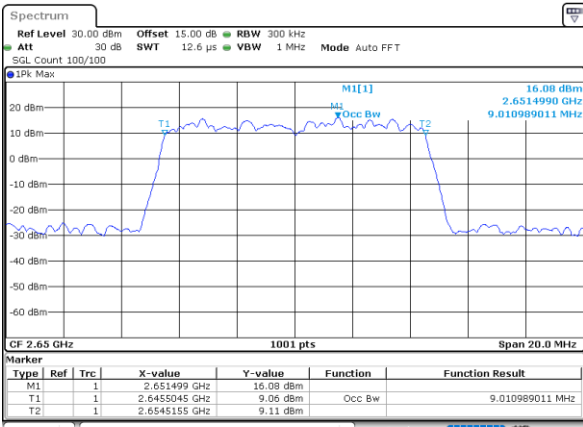

Date: 9.FEB.2021 11:53:12

Highest Channel / 5MHz / QPSK

Date: 9.FEB.2021 11:53:55

Highest Channel / 5MHz / 16QAM

Date: 9.FEB.2021 11:54:06

LTE Band 41

Lowest Channel / 10MHz / QPSK

Date: 9.FEB.2021 11:49:03

Lowest Channel / 10MHz / 16QAM

Date: 9.FEB.2021 11:48:52

Middle Channel / 10MHz / QPSK

Date: 9.FEB.2021 11:49:36

Middle Channel / 10MHz / 16QAM

Date: 9.FEB.2021 11:49:46

Highest Channel / 10MHz / QPSK

Date: 9.FEB.2021 11:51:13

Highest Channel / 10MHz / 16QAM

Date: 9.FEB.2021 11:51:02

LTE Band 41

Lowest Channel / 15MHz / QPSK

Date: 9.FEB.2021 11:45:16

Lowest Channel / 15MHz / 16QAM

Date: 9.FEB.2021 11:45:27

Middle Channel / 15MHz / QPSK