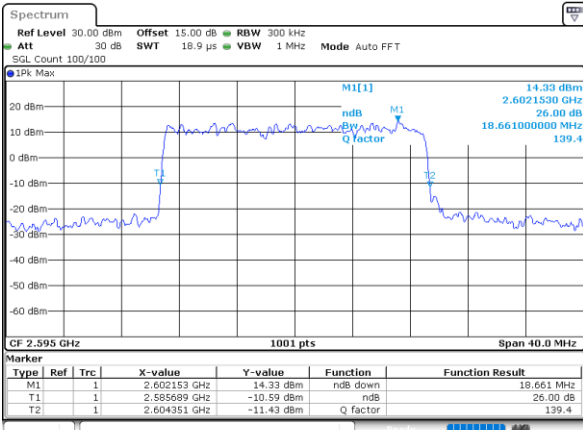

Date: 9.FEB.2021 11:47:04

Middle Channel / 15MHz / 16QAM

Date: 9.FEB.2021 11:46:32

Highest Channel / 15MHz / QPSK

Date: 9.FEB.2021 11:47:15

Highest Channel / 15MHz / 16QAM

Date: 9.FEB.2021 11:47:47

LTE Band 41

Lowest Channel / 20MHz / QPSK

Date: 9.FEB.2021 11:42:02

Lowest Channel / 20MHz / 16QAM

Date: 9.FEB.2021 11:42:13

Middle Channel / 20MHz / QPSK

Date: 9.FEB.2021 11:43:39

Middle Channel / 20MHz / 16QAM

Date: 9.FEB.2021 11:43:28

Highest Channel / 20MHz / QPSK

Date: 9.FEB.2021 11:44:12

Highest Channel / 20MHz / 16QAM

Date: 9.FEB.2021 11:44:22

LTE Band 41

Lowest Channel / 5MHz / 64QAM

Date: 9.FEB.2021 11:52:18

Lowest Channel / 10MHz / 64QAM