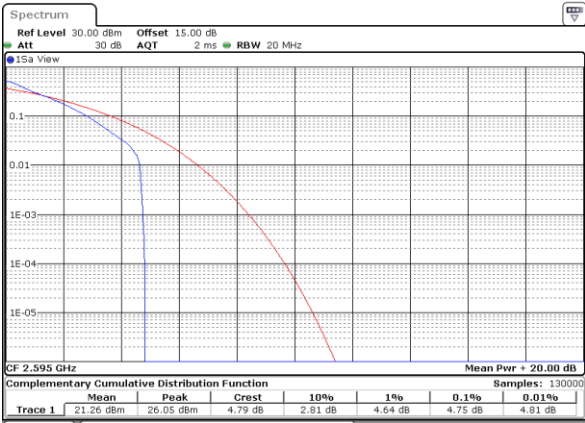

LTE Band 41 / 20MHz / QPSK

Lowest Channel / 1RB

Date: 9.FEB.2021 11:58:23

Lowest Channel / Full RB

Date: 9.FEB.2021 13:29:38

Middle Channel / 1RB

Date: 9.FEB.2021 13:32:25

Middle Channel / Full RB

Date: 9.FEB.2021 13:29:54

Highest Channel / 1RB

Date: 9.FEB.2021 13:32:43

Highest Channel / Full RB

Date: 9.FEB.2021 13:35:07

LTE Band 41 / 20MHz / 16QAM

Lowest Channel / 1RB

Date: 9.FEB.2021 11:58:48