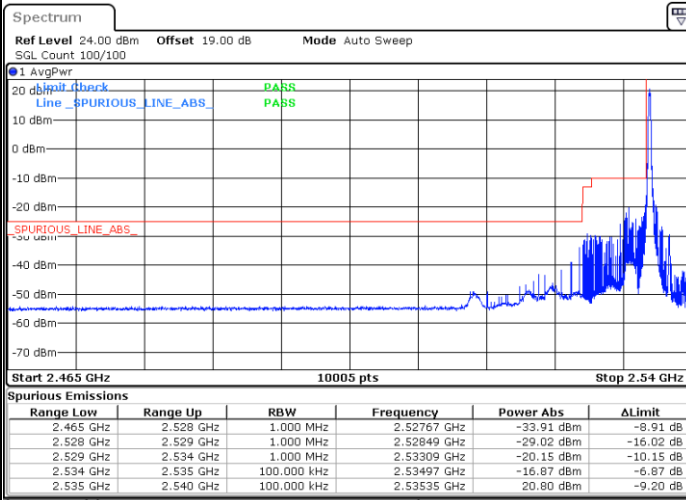

Date: 9,FEB,2021 11:50:30

LTE Band 41

Lowest Channel / 15MHz / 64QAM

Date: 9,FEB,2021 11:45:59

Lowest Channel / 20MHz / 64QAM

Date: 9,FEB,2021 11:42:34

Middle Channel / 15MHz / 64QAM

Date: 9,FEB,2021 11:46:10

Middle Channel / 20MHz / 64QAM

Date: 9,FEB,2021 11:43:07

Highest Channel / 15MHz / 64QAM

Date: 9,FEB,2021 11:48:09

Highest Channel / 20MHz / 64QAM

Date: 9,FEB,2021 11:44:44

Conducted Band Edge

LTE Band 41 / 5MHz / 16QAM

Lowest Band Edge / 1RB

Highest Band Edge / 1 RB

Date: 9.FEB.2021 10:53:28

Date: 9.FEB.2021 10:55:38

Lowest Band Edge / Full RB

Highest Band Edge / Full RB

Date: 9.FEB.2021 10:51:18

Date: 9.FEB.2021 10:57:48

LTE Band 41 / 5MHz / 64QAM

Lowest Band Edge / 1RB

Date: 9.FEB.2021 10:52:45

Highest Band Edge / 1 RB

Date: 9.FEB.2021 10:56:21

Lowest Band Edge / Full RB

Date: 9.FEB.2021 10:52:01

Highest Band Edge / Full RB