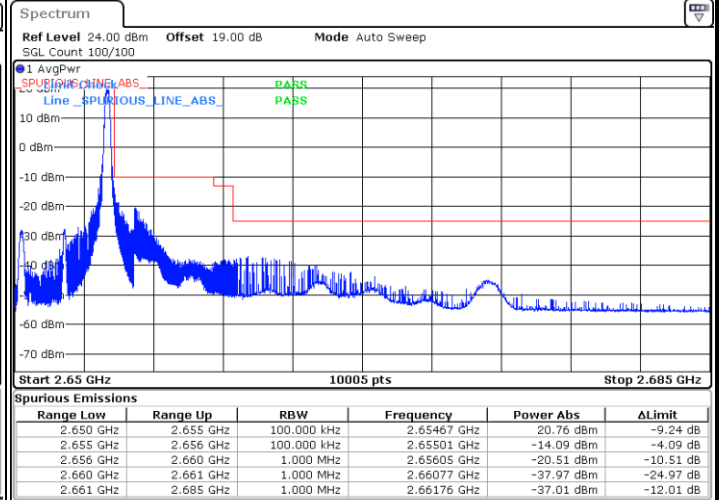

Date: 9,FEB,2021 11:50:30

LTE Band 41

Lowest Channel / 15MHz / 64QAM

Date: 9,FEB,2021 11:45:59

Lowest Channel / 20MHz / 64QAM

Date: 9,FEB,2021 11:42:34

Middle Channel / 15MHz / 64QAM

Date: 9,FEB,2021 11:46:10

Middle Channel / 20MHz / 64QAM

Date: 9,FEB,2021 11:43:07

Highest Channel / 15MHz / 64QAM

Date: 9,FEB,2021 11:48:09

Highest Channel / 20MHz / 64QAM

Date: 9,FEB,2021 11:44:44

Conducted Band Edge

LTE Band 41 / 5MHz / 16QAM

Lowest Band Edge / 1RB

Highest Band Edge / 1 RB

Date: 9.FEB.2021 10:53:28

Date: 9.FEB.2021 10:55:38

Lowest Band Edge / Full RB

Highest Band Edge / Full RB

Date: 9.FEB.2021 10:51:18

Date: 9.FEB.2021 10:57:48

LTE Band 41 / 5MHz / 64QAM

Lowest Band Edge / 1RB

Date: 9.FEB.2021 10:52:45

Highest Band Edge / 1 RB

Date: 9.FEB.2021 10:56:21

Lowest Band Edge / Full RB

Date: 9.FEB.2021 10:52:01

Highest Band Edge / Full RB