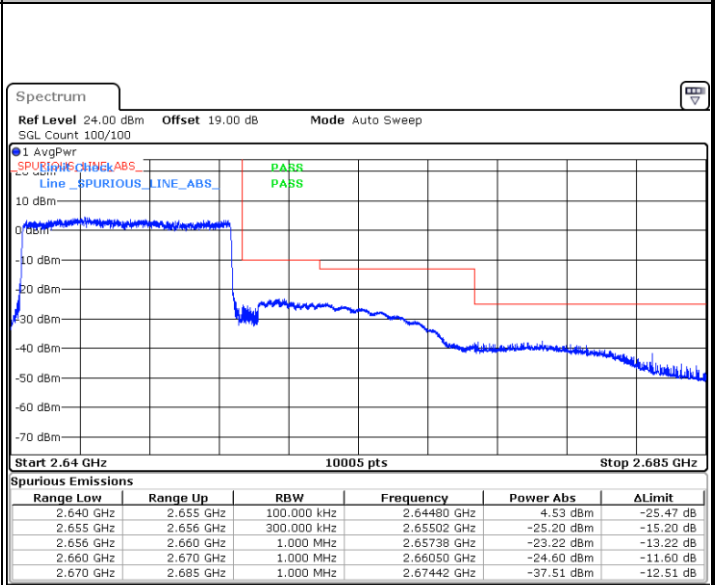

Date: 9.FEB.2021 10:42:38

Highest Band Edge / Full RB

Date: 9.FEB.2021 10:49:08

LTE Band 41 / 10MHz / 64QAM

Lowest Band Edge / 1 RB

Date: 15.MAR.2021 15:28:38

Highest Band Edge / 1 RB

Date: 9.FEB.2021 10:47:41

Lowest Band Edge / Full RB

Date: 9.FEB.2021 10:43:21

Highest Band Edge / Full RB

Date: 9.FEB.2021 10:48:24

LTE Band 41 / 15MHz / QPSK

Lowest Band Edge / 1 RB

Date: 9.FEB.2021 10:36:51

Highest Band Edge / 1 RB

Date: 9.FEB.2021 10:37:34

Lowest Band Edge / Full RB

Date: 9.FEB.2021 10:33:13

Highest Band Edge / Full RB

Date: 9.FEB.2021 10:41:11

LTE Band 41 / 15MHz / 16QAM

Lowest Band Edge / 1 RB

Date: 9.FEB.2021 10:36:07

Highest Band Edge / 1 RB

Date: 9.FEB.2021 10:38:17

Lowest Band Edge / Full RB

Date: 9.FEB.2021 10:33:57

Highest Band Edge / Full RB

Date: 9.FEB.2021 10:40:27