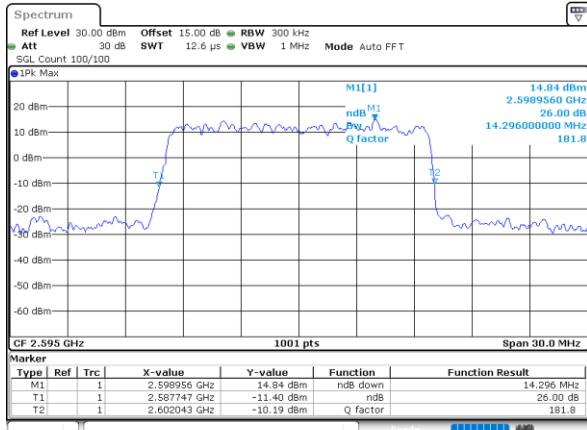

Highest Channel / 10MHz / 16QAM

Date: 9.FEB.2021 11:50:51

LTE Band 41

Lowest Channel / 15MHz / QPSK

Date: 9.FEB.2021 11:45:05

Lowest Channel / 15MHz / 16QAM

Date: 9.FEB.2021 11:45:38

Middle Channel / 15MHz / QPSK

Date: 9.FEB.2021 11:47:04

Middle Channel / 15MHz / 16QAM

Date: 9.FEB.2021 11:46:32

Highest Channel / 15MHz / QPSK

Date: 9.FEB.2021 11:47:15

Highest Channel / 15MHz / 16QAM

Date: 9.FEB.2021 11:47:47

LTE Band 41