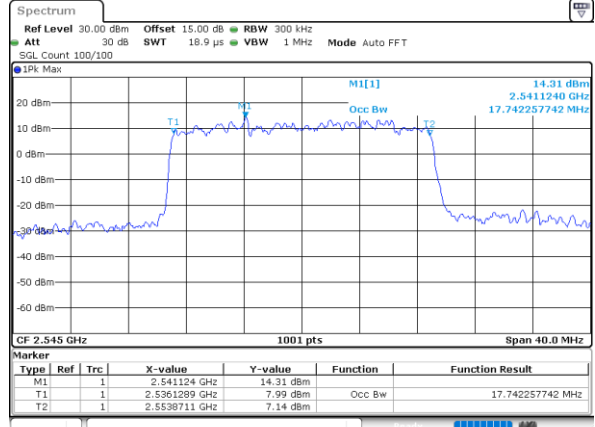

Lowest Channel / 20MHz / 16QAM

Date: 9.FEB.2021 11:42:24