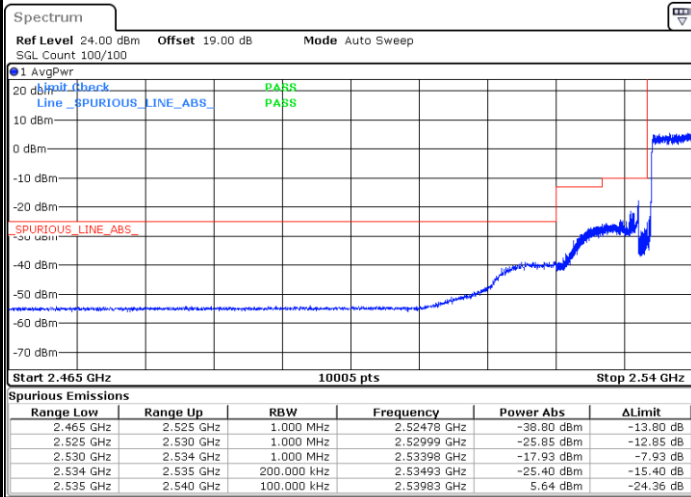

LTE Band 41 / 5MHz / 64QAM

Lowest Band Edge / 1RB

Date: 9.FEB.2021 10:52:45

Highest Band Edge / 1 RB

Date: 9.FEB.2021 10:56:21

Lowest Band Edge / Full RB

Date: 9.FEB.2021 10:52:01

Highest Band Edge / Full RB

Date: 9.FEB.2021 10:57:05

LTE Band 41 / 10MHz / QPSK

Lowest Band Edge / 1 RB

Date: 15.MAR.2021 15:27:29

Highest Band Edge / 1 RB

Date: 9.FEB.2021 10:46:15

Lowest Band Edge / Full RB

Date: 9.FEB.2021 10:41:54

Highest Band Edge / Full RB

Date: 9.FEB.2021 10:49:51

LTE Band 41 / 10MHz / 16QAM

Lowest Band Edge / 1 RB

Date: 15.MAR.2021 15:28:07

Highest Band Edge / 1 RB

Date: 9.FEB.2021 10:46:58

Lowest Band Edge / Full RB

Date: 9.FEB.2021 10:42:38

Highest Band Edge / Full RB

Date: 9.FEB.2021 10:49:08

LTE Band 41 / 10MHz / 64QAM

Lowest Band Edge / 1 RB

Date: 15.MAR.2021 15:28:38

Highest Band Edge / 1 RB

Date: 9.FEB.2021 10:47:41