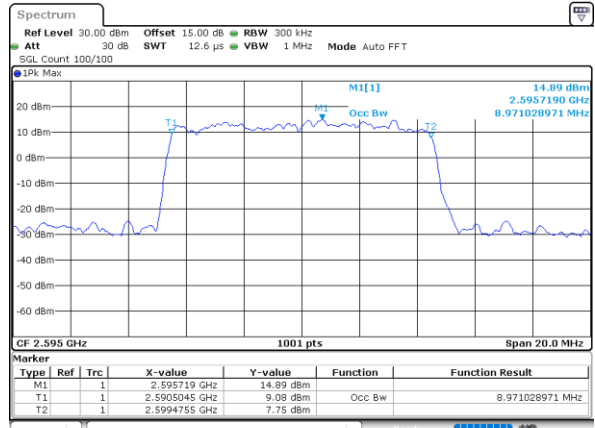

Date: 9.FEB.2021 11:53:12

Highest Channel / 5MHz / QPSK

Date: 9.FEB.2021 11:53:55

Highest Channel / 5MHz / 16QAM

Date: 9.FEB.2021 11:54:06

LTE Band 41

Lowest Channel / 10MHz / QPSK

Date: 9.FEB.2021 11:49:03

Lowest Channel / 10MHz / 16QAM

Date: 9.FEB.2021 11:48:52

Middle Channel / 10MHz / QPSK

Date: 9.FEB.2021 11:49:36

Middle Channel / 10MHz / 16QAM

Date: 9.FEB.2021 11:49:46

Highest Channel / 10MHz / QPSK

Date: 9.FEB.2021 11:51:13

Highest Channel / 10MHz / 16QAM

Date: 9.FEB.2021 11:51:02

LTE Band 41

Lowest Channel / 15MHz / QPSK

Date: 9.FEB.2021 11:45:16

Lowest Channel / 15MHz / 16QAM

Date: 9.FEB.2021 11:45:27

Middle Channel / 15MHz / QPSK