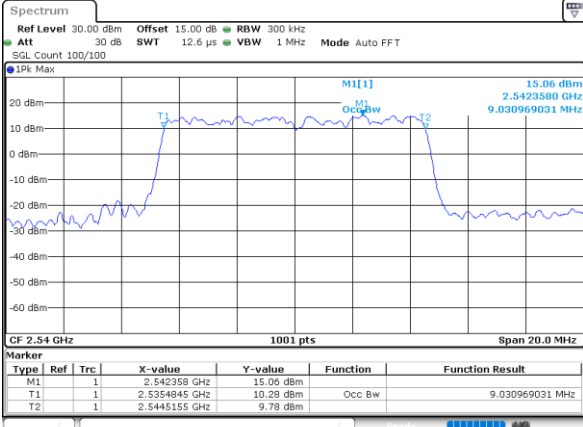

Date: 9.FEB.2021 11:53:12

Highest Channel / 5MHz / QPSK

Date: 9.FEB.2021 11:53:55

Highest Channel / 5MHz / 16QAM

Date: 9.FEB.2021 11:54:06

LTE Band 41

Lowest Channel / 10MHz / QPSK

Date: 9.FEB.2021 11:49:03

Lowest Channel / 10MHz / 16QAM

Date: 9.FEB.2021 11:48:52

Middle Channel / 10MHz / QPSK

Date: 9.FEB.2021 11:49:36

Middle Channel / 10MHz / 16QAM

Date: 9.FEB.2021 11:49:46

Highest Channel / 10MHz / QPSK

Date: 9.FEB.2021 11:51:13