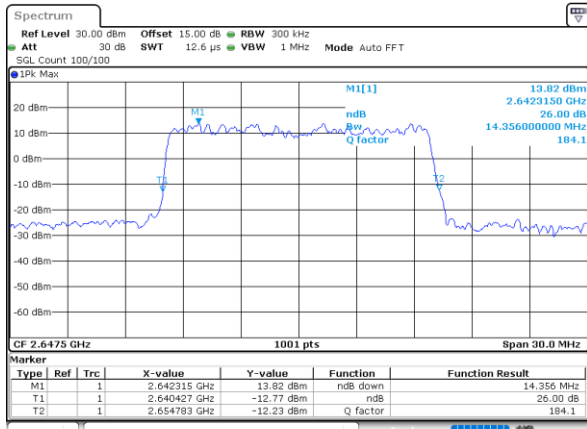

Highest Channel / 10MHz / 16QAM

Date: 9.FEB.2021 11:50:51

LTE Band 41

Lowest Channel / 15MHz / QPSK

Date: 9.FEB.2021 11:45:05

Lowest Channel / 15MHz / 16QAM

Date: 9.FEB.2021 11:45:38

Middle Channel / 15MHz / QPSK

Date: 9.FEB.2021 11:47:04

Middle Channel / 15MHz / 16QAM

Date: 9.FEB.2021 11:46:32

Highest Channel / 15MHz / QPSK

Date: 9.FEB.2021 11:47:15

Highest Channel / 15MHz / 16QAM

Date: 9.FEB.2021 11:47:47

LTE Band 41