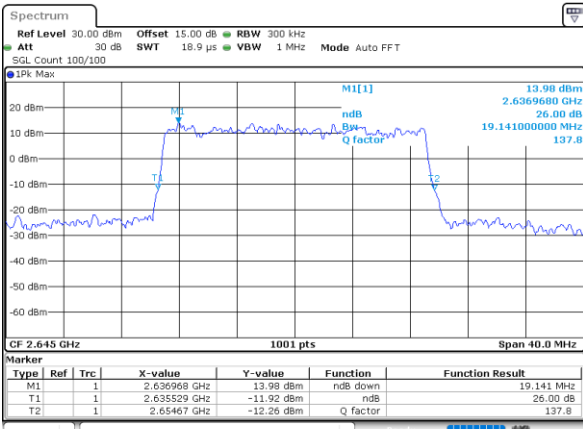

Lowest Channel / 20MHz / QPSK

Date: 9.FEB.2021 11:42:02

Lowest Channel / 20MHz / 16QAM

Date: 9.FEB.2021 11:42:13

Middle Channel / 20MHz / QPSK

Date: 9.FEB.2021 11:43:39

Middle Channel / 20MHz / 16QAM

Date: 9.FEB.2021 11:43:28

Highest Channel / 20MHz / QPSK

Date: 9.FEB.2021 11:44:12

Highest Channel / 20MHz / 16QAM

Date: 9.FEB.2021 11:44:22

LTE Band 41

Lowest Channel / 5MHz / 64QAM

Date: 9.FEB.2021 11:52:18

Lowest Channel / 10MHz / 64QAM