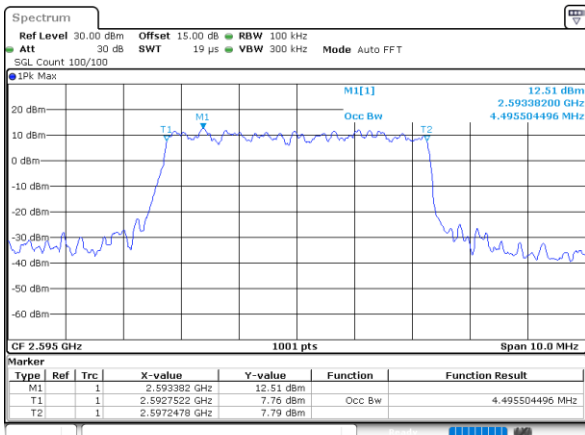

Highest Channel / 20MHz / QPSK

Date: 9.FEB.2021 11:44:01

Highest Channel / 20MHz / 16QAM

Date: 9.FEB.2021 11:44:33

LTE Band 41

Lowest Channel / 5MHz / 64QAM

Date: 9,FEB,2021 11:52:28

Lowest Channel / 10MHz / 64QAM

Date: 9,FEB,2021 11:48:20

Middle Channel / 5MHz / 64QAM

Date: 9,FEB,2021 11:52:39

Middle Channel / 10MHz / 64QAM

Date: 9,FEB,2021 11:50:19

Highest Channel / 5MHz / 64QAM

Date: 9,FEB,2021 11:54:38

Highest Channel / 10MHz / 64QAM