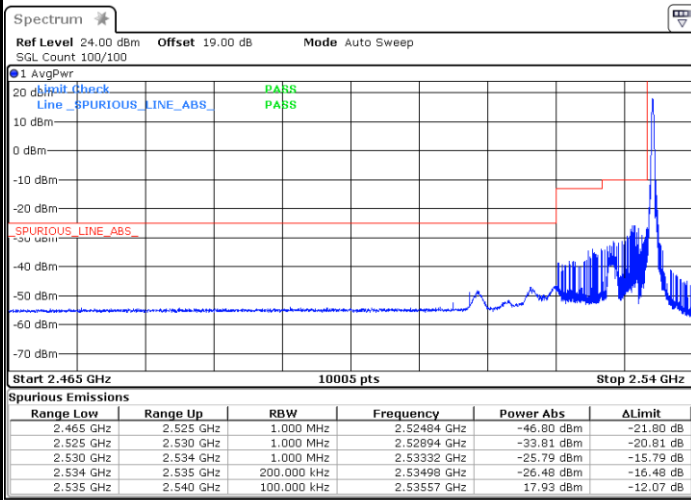

Highest Band Edge / Full RB

Date: 9.FEB.2021 10:49:51

LTE Band 41 / 10MHz / 16QAM

Lowest Band Edge / 1 RB

Date: 15.MAR.2021 15:28:07

Highest Band Edge / 1 RB

Date: 9.FEB.2021 10:46:58

Lowest Band Edge / Full RB

Date: 9.FEB.2021 10:42:38

Highest Band Edge / Full RB

Date: 9.FEB.2021 10:49:08

LTE Band 41 / 10MHz / 64QAM

Lowest Band Edge / 1 RB

Date: 15.MAR.2021 15:28:38

Highest Band Edge / 1 RB

Date: 9.FEB.2021 10:47:41

Lowest Band Edge / Full RB

Date: 9.FEB.2021 10:43:21

Highest Band Edge / Full RB

Date: 9.FEB.2021 10:48:24

LTE Band 41 / 15MHz / QPSK

Lowest Band Edge / 1 RB

Date: 9.FEB.2021 10:36:51

Highest Band Edge / 1 RB

Date: 9.FEB.2021 10:37:34

Lowest Band Edge / Full RB

Date: 9.FEB.2021 10:33:13

Highest Band Edge / Full RB

Date: 9.FEB.2021 10:41:11

LTE Band 41 / 15MHz / 16QAM

Lowest Band Edge / 1 RB

Date: 9.FEB.2021 10:36:07