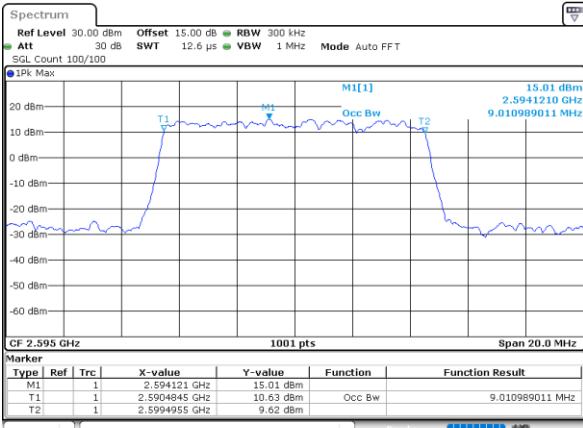

Date: 9.FEB.2021 11:53:12

Highest Channel / 5MHz / QPSK

Date: 9.FEB.2021 11:53:55

Highest Channel / 5MHz / 16QAM

Date: 9.FEB.2021 11:54:06

LTE Band 41

Lowest Channel / 10MHz / QPSK

Date: 9.FEB.2021 11:49:03

Lowest Channel / 10MHz / 16QAM

Date: 9.FEB.2021 11:48:52

Middle Channel / 10MHz / QPSK

Date: 9.FEB.2021 11:49:36

Middle Channel / 10MHz / 16QAM

Date: 9.FEB.2021 11:49:46

Highest Channel / 10MHz / QPSK

Date: 9.FEB.2021 11:51:13