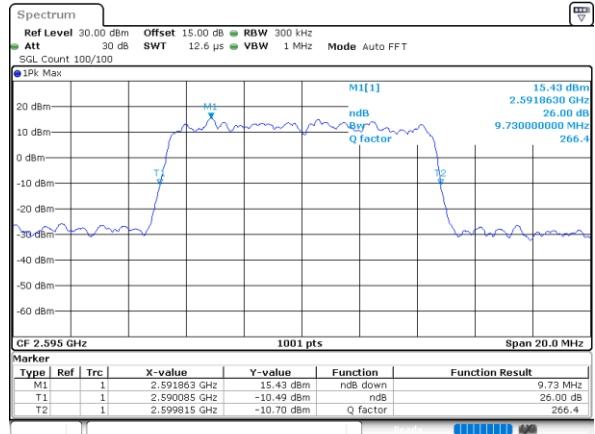

Date: 9.FEB.2021 11:53:01

Highest Channel / 5MHz / QPSK

Date: 9.FEB.2021 11:53:44

Highest Channel / 5MHz / 16QAM

Date: 9.FEB.2021 11:54:17

LTE Band 41

Lowest Channel / 10MHz / QPSK

Date: 9.FEB.2021 11:49:14

Lowest Channel / 10MHz / 16QAM

Date: 9.FEB.2021 11:48:42

Middle Channel / 10MHz / QPSK

Date: 9.FEB.2021 11:49:25

Middle Channel / 10MHz / 16QAM

Date: 9.FEB.2021 11:49:57

Highest Channel / 10MHz / QPSK

Date: 9.FEB.2021 11:51:23

Highest Channel / 10MHz / 16QAM

Date: 9.FEB.2021 11:50:51

LTE Band 41

Lowest Channel / 15MHz / QPSK

Date: 9.FEB.2021 11:45:05

Lowest Channel / 15MHz / 16QAM

Date: 9.FEB.2021 11:45:38

Middle Channel / 15MHz / QPSK