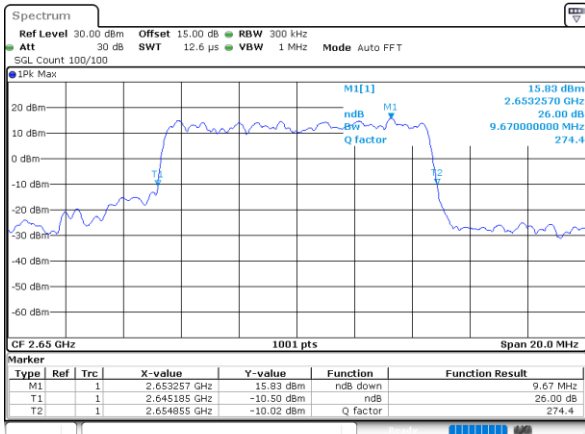

Date: 9.FEB.2021 11:53:01

Highest Channel / 5MHz / QPSK

Date: 9.FEB.2021 11:53:44

Highest Channel / 5MHz / 16QAM

Date: 9.FEB.2021 11:54:17

LTE Band 41

Lowest Channel / 10MHz / QPSK

Date: 9.FEB.2021 11:49:14

Lowest Channel / 10MHz / 16QAM

Date: 9.FEB.2021 11:48:42

Middle Channel / 10MHz / QPSK

Date: 9.FEB.2021 11:49:25

Middle Channel / 10MHz / 16QAM

Date: 9.FEB.2021 11:49:57

Highest Channel / 10MHz / QPSK

Date: 9.FEB.2021 11:51:23

Highest Channel / 10MHz / 16QAM

Date: 9.FEB.2021 11:50:51

LTE Band 41

Lowest Channel / 15MHz / QPSK

Date: 9.FEB.2021 11:45:05

Lowest Channel / 15MHz / 16QAM

Date: 9.FEB.2021 11:45:38

Middle Channel / 15MHz / QPSK