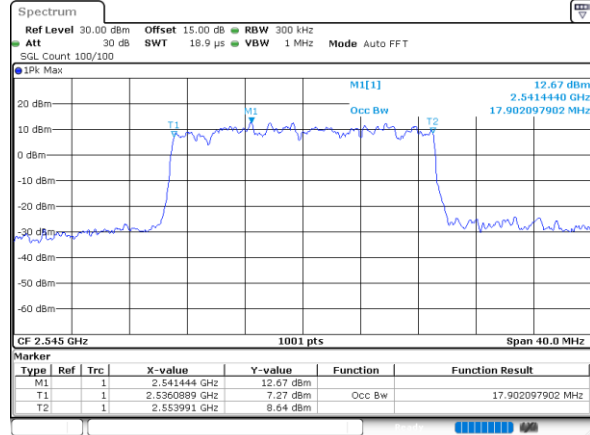

Date: 9,FEB,2021 11:50:30

LTE Band 41

Lowest Channel / 15MHz / 64QAM

Date: 9,FEB,2021 11:45:59

Lowest Channel / 20MHz / 64QAM

Date: 9,FEB,2021 11:42:34

Middle Channel / 15MHz / 64QAM

Date: 9,FEB,2021 11:46:10

Middle Channel / 20MHz / 64QAM

Date: 9,FEB,2021 11:43:07

Highest Channel / 15MHz / 64QAM

Date: 9,FEB,2021 11:48:09

Highest Channel / 20MHz / 64QAM

Date: 9,FEB,2021 11:44:44

Conducted Band Edge

LTE Band 41 / 5MHz / 16QAM

Lowest Band Edge / 1RB

Highest Band Edge / 1 RB

Date: 9.FEB.2021 10:53:28

Date: 9.FEB.2021 10:55:38

Lowest Band Edge / Full RB

Highest Band Edge / Full RB

Date: 9.FEB.2021 10:51:18

Date: 9.FEB.2021 10:57:48