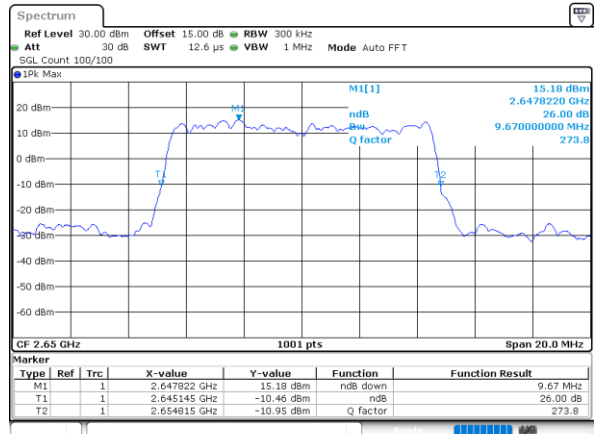

Date: 9.FEB.2021 11:53:01

Highest Channel / 5MHz / QPSK

Date: 9.FEB.2021 11:53:44

Highest Channel / 5MHz / 16QAM

Date: 9.FEB.2021 11:54:17

LTE Band 41

Lowest Channel / 10MHz / QPSK

Date: 9.FEB.2021 11:49:14

Lowest Channel / 10MHz / 16QAM

Date: 9.FEB.2021 11:48:42

Middle Channel / 10MHz / QPSK

Date: 9.FEB.2021 11:49:25

Middle Channel / 10MHz / 16QAM

Date: 9.FEB.2021 11:49:57

Highest Channel / 10MHz / QPSK

Date: 9.FEB.2021 11:51:23

Highest Channel / 10MHz / 16QAM

Date: 9.FEB.2021 11:50:51

LTE Band 41

Lowest Channel / 15MHz / QPSK

Date: 9.FEB.2021 11:45:05

Lowest Channel / 15MHz / 16QAM

Date: 9.FEB.2021 11:45:38

Middle Channel / 15MHz / QPSK