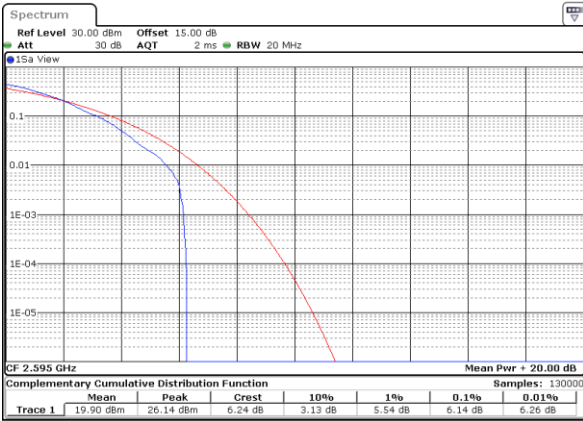

Lowest Channel / Full RB

Date: 9.FEB.2021 11:59:56

Middle Channel / 1RB

Date: 9.FEB.2021 13:31:55

Middle Channel / Full RB

Date: 9.FEB.2021 13:30:35

Highest Channel / 1RB

Date: 9.FEB.2021 13:33:05

Highest Channel / Full RB

Date: 9.FEB.2021 13:34:25

LTE Band 41 / 20MHz / 64QAM

Lowest Channel / 1RB

Date: 9.FEB.2021 11:59:05

Lowest Channel / Full RB

Date: 9.FEB.2021 11:59:26

Middle Channel / 1RB

Date: 9.FEB.2021 13:31:31

Middle Channel / Full RB

Date: 9.FEB.2021 13:30:52

Highest Channel / 1RB

Date: 9.FEB.2021 13:33:49

Highest Channel / Full RB

Date: 9.FEB.2021 13:34:09

26dB Bandwidth