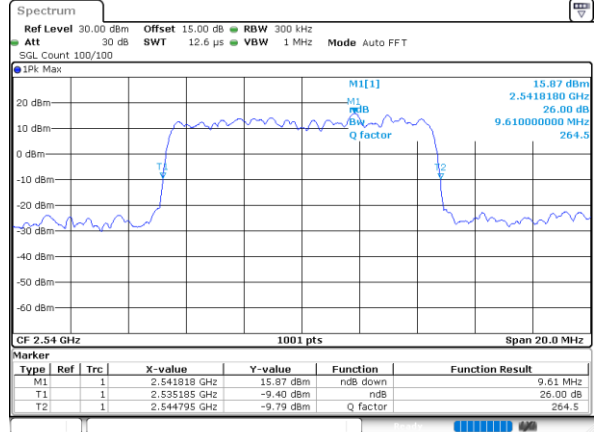

Lowest Channel / 10MHz / 16QAM

Date: 9.FEB.2021 11:48:42