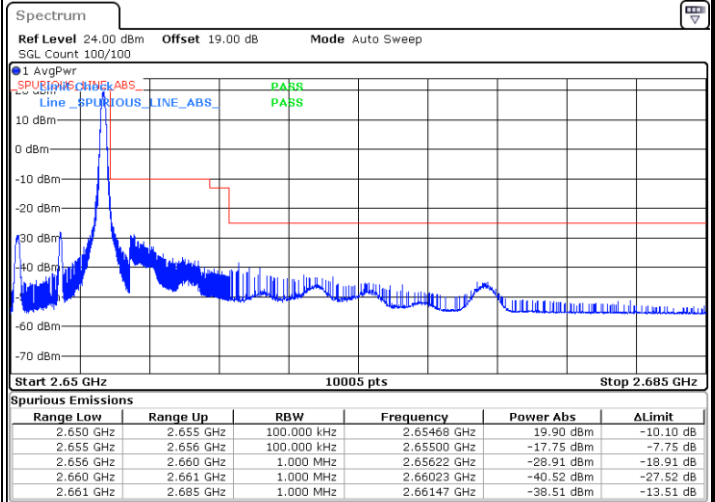

Middle Channel / 20MHz / 64QAM

Date: 9,FEB,2021 11:43:07

Highest Channel / 15MHz / 64QAM

Date: 9,FEB,2021 11:48:09

Highest Channel / 20MHz / 64QAM

Date: 9,FEB,2021 11:44:44

Conducted Band Edge

LTE Band 41 / 5MHz / 16QAM

Lowest Band Edge / 1RB

Highest Band Edge / 1 RB

Date: 9.FEB.2021 10:53:28

Date: 9.FEB.2021 10:55:38

Lowest Band Edge / Full RB

Highest Band Edge / Full RB

Date: 9.FEB.2021 10:51:18

Date: 9.FEB.2021 10:57:48

LTE Band 41 / 5MHz / 64QAM

Lowest Band Edge / 1RB

Date: 9.FEB.2021 10:52:45

Highest Band Edge / 1 RB

Date: 9.FEB.2021 10:56:21

Lowest Band Edge / Full RB

Date: 9.FEB.2021 10:52:01

Highest Band Edge / Full RB

Date: 9.FEB.2021 10:57:05

LTE Band 41 / 10MHz / QPSK

Lowest Band Edge / 1 RB

Date: 15.MAR.2021 15:27:29

Highest Band Edge / 1 RB

Date: 9.FEB.2021 10:46:15

Lowest Band Edge / Full RB

Date: 9.FEB.2021 10:41:54