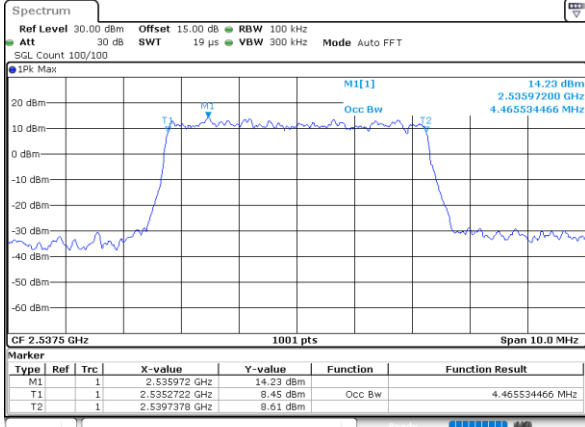

LTE Band 41

Lowest Channel / 5MHz / QPSK

Date: 9.FEB.2021 11:51:45