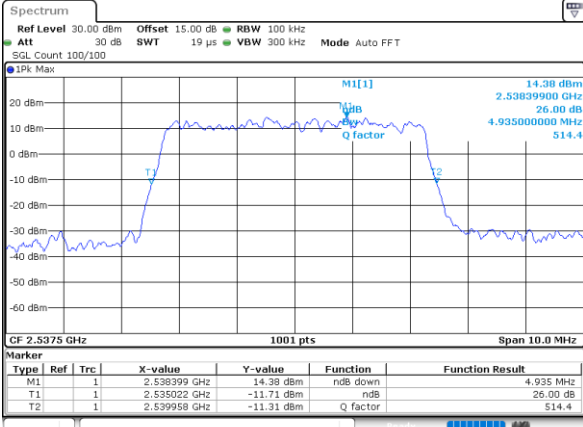

LTE Band 41

Lowest Channel / 5MHz / QPSK

Date: 9.FEB.2021 11:51:34