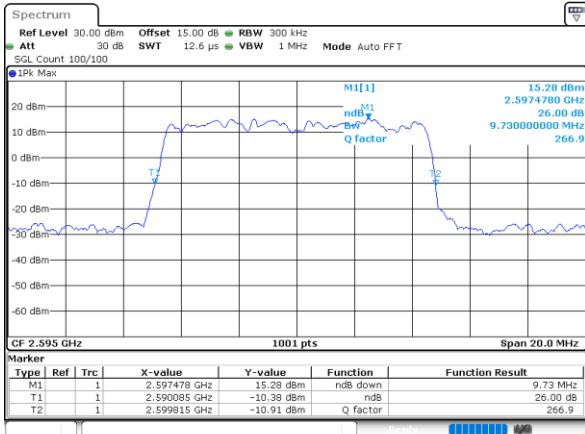

Middle Channel / 10MHz / QPSK

Date: 9.FEB.2021 11:49:25