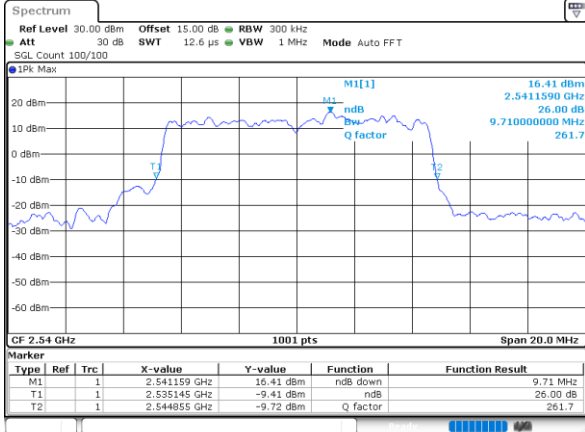

Date: 9.FEB.2021 11:53:01

Highest Channel / 5MHz / QPSK

Date: 9.FEB.2021 11:53:44

Highest Channel / 5MHz / 16QAM

Date: 9.FEB.2021 11:54:17

LTE Band 41

Lowest Channel / 10MHz / QPSK

Date: 9.FEB.2021 11:49:14