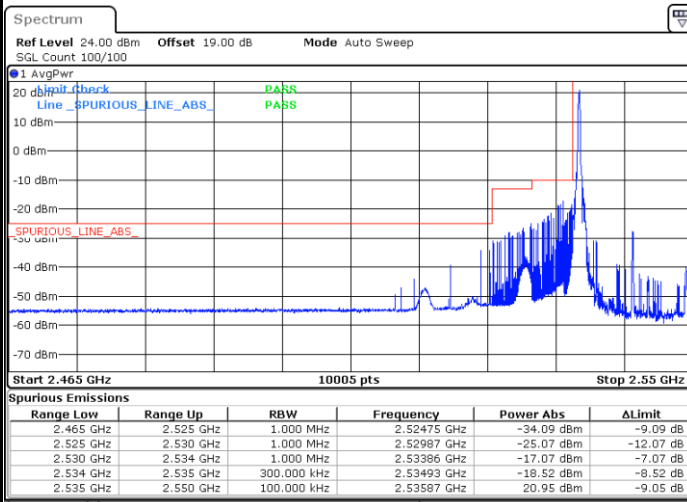

Date: 9.FEB.2021 10:42:38

Highest Band Edge / Full RB

Date: 9.FEB.2021 10:49:08

LTE Band 41 / 10MHz / 64QAM

Lowest Band Edge / 1 RB

Date: 15.MAR.2021 15:28:38

Highest Band Edge / 1 RB

Date: 9.FEB.2021 10:47:41

Lowest Band Edge / Full RB

Date: 9.FEB.2021 10:43:21

Highest Band Edge / Full RB

Date: 9.FEB.2021 10:48:24

LTE Band 41 / 15MHz / QPSK

Lowest Band Edge / 1 RB

Date: 9.FEB.2021 10:36:51

Highest Band Edge / 1 RB

Date: 9.FEB.2021 10:37:34

Lowest Band Edge / Full RB

Date: 9.FEB.2021 10:33:13

Highest Band Edge / Full RB

Date: 9.FEB.2021 10:41:11

LTE Band 41 / 15MHz / 16QAM

Lowest Band Edge / 1 RB

Date: 9.FEB.2021 10:36:07

Highest Band Edge / 1 RB

Date: 9.FEB.2021 10:38:17

Lowest Band Edge / Full RB

Date: 9.FEB.2021 10:33:57

Highest Band Edge / Full RB

Date: 9.FEB.2021 10:40:27