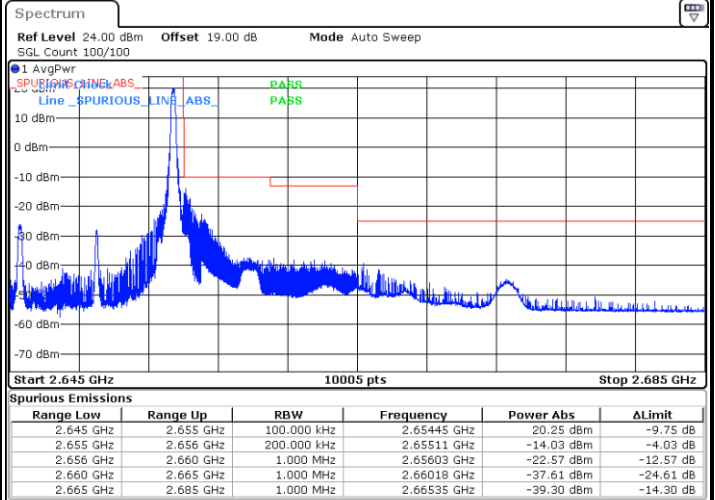

Date: 9.FEB.2021 10:57:05

LTE Band 41 / 10MHz / QPSK

Lowest Band Edge / 1 RB

Date: 15.MAR.2021 15:27:29

Highest Band Edge / 1 RB

Date: 9.FEB.2021 10:46:15

Lowest Band Edge / Full RB

Date: 9.FEB.2021 10:41:54

Highest Band Edge / Full RB

Date: 9.FEB.2021 10:49:51

LTE Band 41 / 10MHz / 16QAM

Lowest Band Edge / 1 RB

Date: 15.MAR.2021 15:28:07

Highest Band Edge / 1 RB

Date: 9.FEB.2021 10:46:58

Lowest Band Edge / Full RB

Date: 9.FEB.2021 10:42:38

Highest Band Edge / Full RB

Date: 9.FEB.2021 10:49:08

LTE Band 41 / 10MHz / 64QAM

Lowest Band Edge / 1 RB

Date: 15.MAR.2021 15:28:38

Highest Band Edge / 1 RB

Date: 9.FEB.2021 10:47:41

Lowest Band Edge / Full RB

Date: 9.FEB.2021 10:43:21

Highest Band Edge / Full RB

Date: 9.FEB.2021 10:48:24

LTE Band 41 / 15MHz / QPSK

Lowest Band Edge / 1 RB

Date: 9.FEB.2021 10:36:51

Highest Band Edge / 1 RB