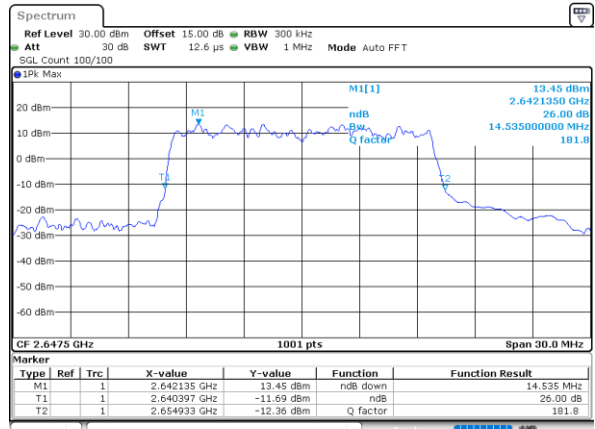

Highest Channel / 10MHz / 16QAM

Date: 9.FEB.2021 11:50:51

LTE Band 41

Lowest Channel / 15MHz / QPSK

Date: 9.FEB.2021 11:45:05

Lowest Channel / 15MHz / 16QAM

Date: 9.FEB.2021 11:45:38

Middle Channel / 15MHz / QPSK

Date: 9.FEB.2021 11:47:04

Middle Channel / 15MHz / 16QAM

Date: 9.FEB.2021 11:46:32

Highest Channel / 15MHz / QPSK

Date: 9.FEB.2021 11:47:15

Highest Channel / 15MHz / 16QAM

Date: 9.FEB.2021 11:47:47

LTE Band 41