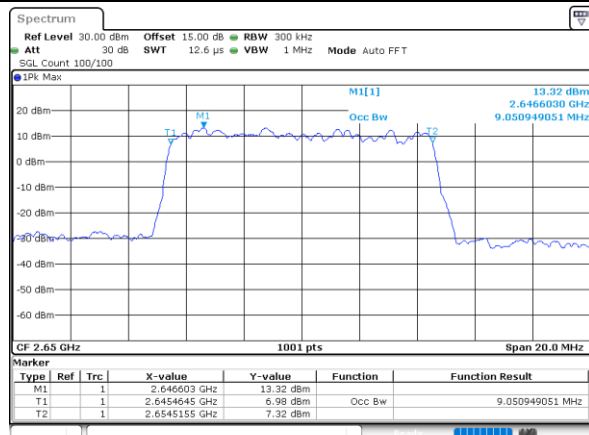

Highest Channel / 20MHz / QPSK

Date: 9.FEB.2021 11:44:01

Highest Channel / 20MHz / 16QAM

Date: 9.FEB.2021 11:44:33

LTE Band 41

Lowest Channel / 5MHz / 64QAM

Date: 9,FEB,2021 11:52:28

Lowest Channel / 10MHz / 64QAM

Date: 9,FEB,2021 11:48:20

Middle Channel / 5MHz / 64QAM

Date: 9,FEB,2021 11:52:39

Middle Channel / 10MHz / 64QAM

Date: 9,FEB,2021 11:50:19

Highest Channel / 5MHz / 64QAM

Date: 9,FEB,2021 11:54:38

Highest Channel / 10MHz / 64QAM