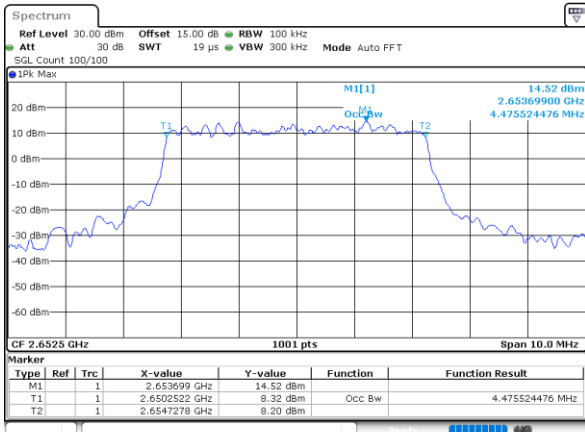

LTE Band 41

Lowest Channel / 5MHz / QPSK

Date: 9.FEB.2021 11:51:45

Lowest Channel / 5MHz / 16QAM

Date: 9.FEB.2021 11:51:56

Middle Channel / 5MHz / QPSK

Date: 9.FEB.2021 11:53:23

Middle Channel / 5MHz / 16QAM

Date: 9.FEB.2021 11:53:12

Highest Channel / 5MHz / QPSK

Date: 9.FEB.2021 11:53:55

Highest Channel / 5MHz / 16QAM

Date: 9.FEB.2021 11:54:06

LTE Band 41

Lowest Channel / 10MHz / QPSK

Date: 9.FEB.2021 11:49:03