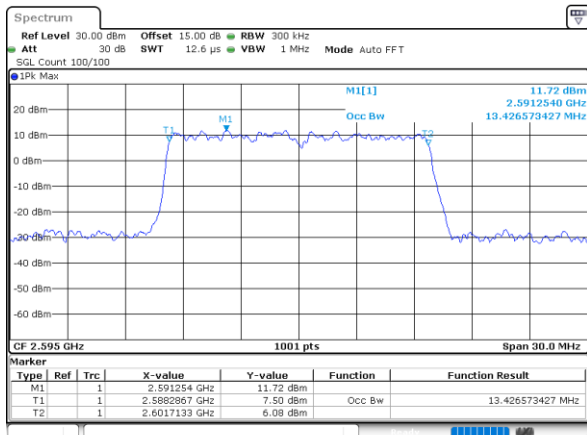

Date: 9,FEB,2021 11:48:20

Middle Channel / 5MHz / 64QAM

Date: 9,FEB,2021 11:52:39

Middle Channel / 10MHz / 64QAM

Date: 9,FEB,2021 11:50:19

Highest Channel / 5MHz / 64QAM

Date: 9,FEB,2021 11:54:38

Highest Channel / 10MHz / 64QAM

Date: 9,FEB,2021 11:50:30

LTE Band 41

Lowest Channel / 15MHz / 64QAM

Date: 9,FEB,2021 11:45:59

Lowest Channel / 20MHz / 64QAM

Date: 9,FEB,2021 11:42:34

Middle Channel / 15MHz / 64QAM

Date: 9,FEB,2021 11:46:10

Middle Channel / 20MHz / 64QAM

Date: 9,FEB,2021 11:43:07

Highest Channel / 15MHz / 64QAM

Date: 9,FEB,2021 11:48:09

Highest Channel / 20MHz / 64QAM

Date: 9,FEB,2021 11:44:44

Conducted Band Edge

LTE Band 41 / 5MHz / 16QAM

Lowest Band Edge / 1RB

Highest Band Edge / 1 RB

Date: 9.FEB.2021 10:53:28

Date: 9.FEB.2021 10:55:38

Lowest Band Edge / Full RB

Highest Band Edge / Full RB

Date: 9.FEB.2021 10:51:18

Date: 9.FEB.2021 10:57:48