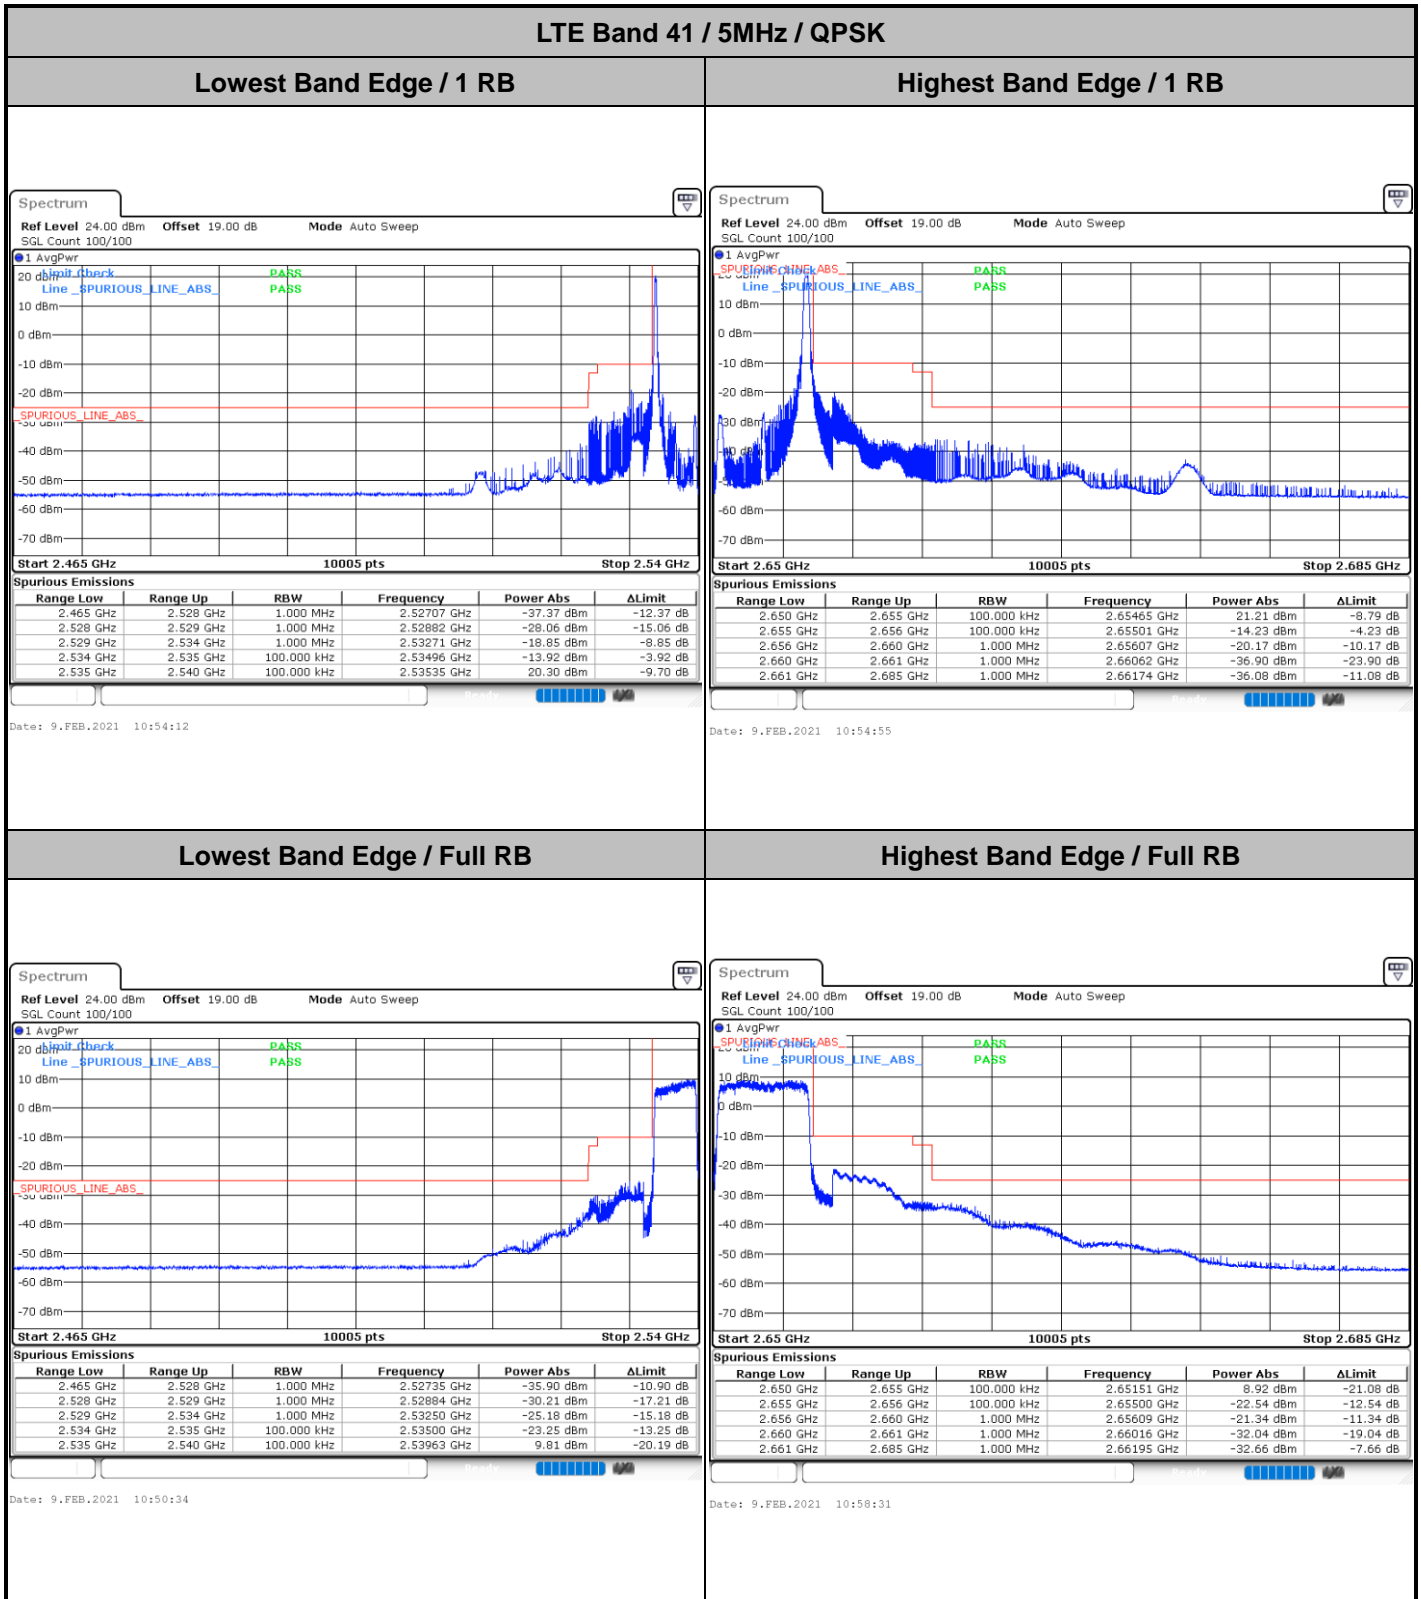

Date: 9,FEB,2021 11:50:30

LTE Band 41

Lowest Channel / 15MHz / 64QAM

Date: 9,FEB,2021 11:45:59

Lowest Channel / 20MHz / 64QAM

Date: 9,FEB,2021 11:42:34

Middle Channel / 15MHz / 64QAM

Date: 9,FEB,2021 11:46:10

Middle Channel / 20MHz / 64QAM

Date: 9,FEB,2021 11:43:07

Highest Channel / 15MHz / 64QAM

Date: 9,FEB,2021 11:48:09

Highest Channel / 20MHz / 64QAM

Date: 9,FEB,2021 11:44:44

Conducted Band Edge

LTE Band 41 / 5MHz / 16QAM

Lowest Band Edge / 1RB

Highest Band Edge / 1 RB

Date: 9.FEB.2021 10:53:28

Date: 9.FEB.2021 10:55:38

Lowest Band Edge / Full RB

Highest Band Edge / Full RB

Date: 9.FEB.2021 10:51:18

Date: 9.FEB.2021 10:57:48

LTE Band 41 / 5MHz / 64QAM

Lowest Band Edge / 1RB

Date: 9.FEB.2021 10:52:45

Highest Band Edge / 1 RB

Date: 9.FEB.2021 10:56:21

Lowest Band Edge / Full RB

Date: 9.FEB.2021 10:52:01

Highest Band Edge / Full RB