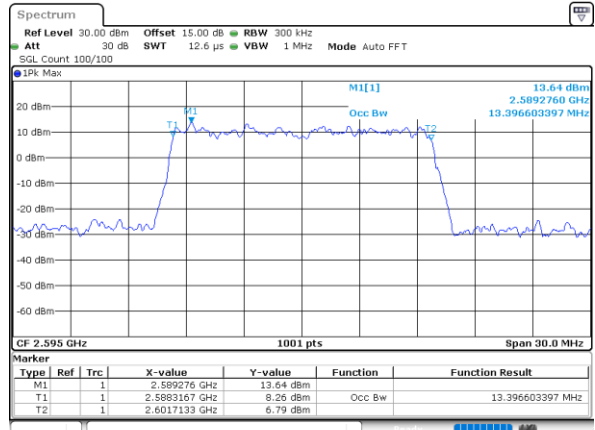

Highest Channel / 10MHz / 16QAM

Date: 9.FEB.2021 11:51:02

LTE Band 41

Lowest Channel / 15MHz / QPSK

Date: 9.FEB.2021 11:45:16

Lowest Channel / 15MHz / 16QAM

Date: 9.FEB.2021 11:45:27

Middle Channel / 15MHz / QPSK

Date: 9.FEB.2021 11:46:53

Middle Channel / 15MHz / 16QAM

Date: 9.FEB.2021 11:46:43

Highest Channel / 15MHz / QPSK

Date: 9.FEB.2021 11:47:26

Highest Channel / 15MHz / 16QAM

Date: 9.FEB.2021 11:47:37

LTE Band 41