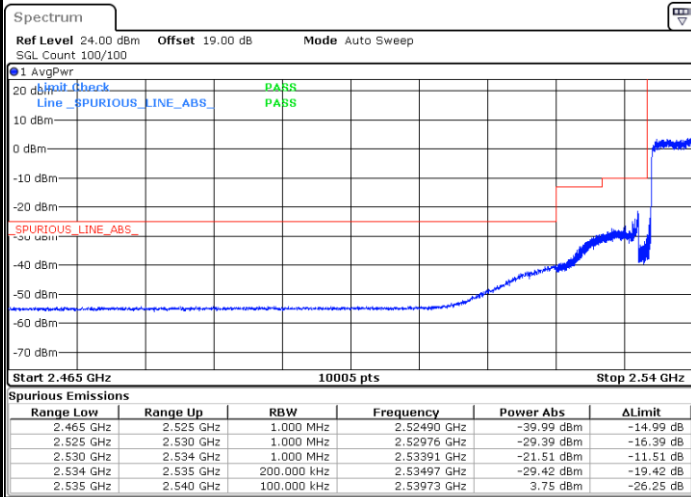

Highest Band Edge / Full RB

Date: 9.FEB.2021 10:49:51

LTE Band 41 / 10MHz / 16QAM

Lowest Band Edge / 1 RB

Date: 15.MAR.2021 15:28:07

Highest Band Edge / 1 RB

Date: 9.FEB.2021 10:46:58

Lowest Band Edge / Full RB

Date: 9.FEB.2021 10:42:38

Highest Band Edge / Full RB

Date: 9.FEB.2021 10:49:08

LTE Band 41 / 10MHz / 64QAM

Lowest Band Edge / 1 RB

Date: 15.MAR.2021 15:28:38

Highest Band Edge / 1 RB

Date: 9.FEB.2021 10:47:41

Lowest Band Edge / Full RB

Date: 9.FEB.2021 10:43:21

Highest Band Edge / Full RB

Date: 9.FEB.2021 10:48:24

LTE Band 41 / 15MHz / QPSK

Lowest Band Edge / 1 RB

Date: 9.FEB.2021 10:36:51

Highest Band Edge / 1 RB

Date: 9.FEB.2021 10:37:34

Lowest Band Edge / Full RB

Date: 9.FEB.2021 10:33:13

Highest Band Edge / Full RB

Date: 9.FEB.2021 10:41:11

LTE Band 41 / 15MHz / 16QAM

Lowest Band Edge / 1 RB

Date: 9.FEB.2021 10:36:07