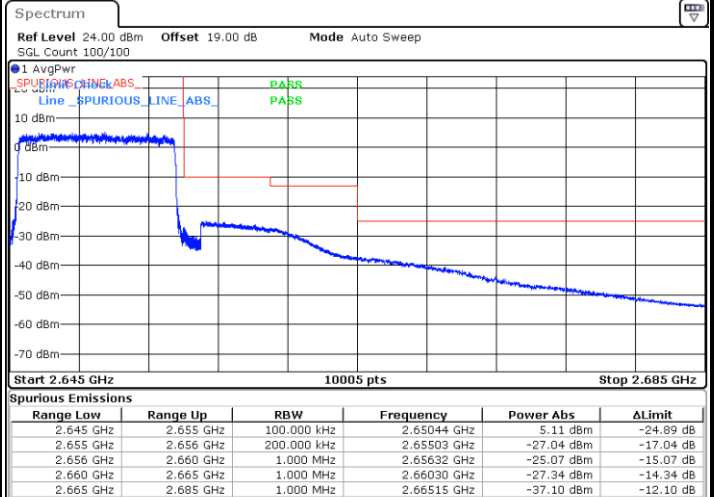

Date: 9.FEB.2021 10:57:05

LTE Band 41 / 10MHz / QPSK

Lowest Band Edge / 1 RB

Date: 15.MAR.2021 15:27:29

Highest Band Edge / 1 RB

Date: 9.FEB.2021 10:46:15

Lowest Band Edge / Full RB

Date: 9.FEB.2021 10:41:54

Highest Band Edge / Full RB

Date: 9.FEB.2021 10:49:51

LTE Band 41 / 10MHz / 16QAM

Lowest Band Edge / 1 RB

Date: 15.MAR.2021 15:28:07

Highest Band Edge / 1 RB

Date: 9.FEB.2021 10:46:58

Lowest Band Edge / Full RB

Date: 9.FEB.2021 10:42:38

Highest Band Edge / Full RB

Date: 9.FEB.2021 10:49:08

LTE Band 41 / 10MHz / 64QAM

Lowest Band Edge / 1 RB

Date: 15.MAR.2021 15:28:38

Highest Band Edge / 1 RB

Date: 9.FEB.2021 10:47:41

Lowest Band Edge / Full RB

Date: 9.FEB.2021 10:43:21

Highest Band Edge / Full RB

Date: 9.FEB.2021 10:48:24

LTE Band 41 / 15MHz / QPSK

Lowest Band Edge / 1 RB

Date: 9.FEB.2021 10:36:51

Highest Band Edge / 1 RB