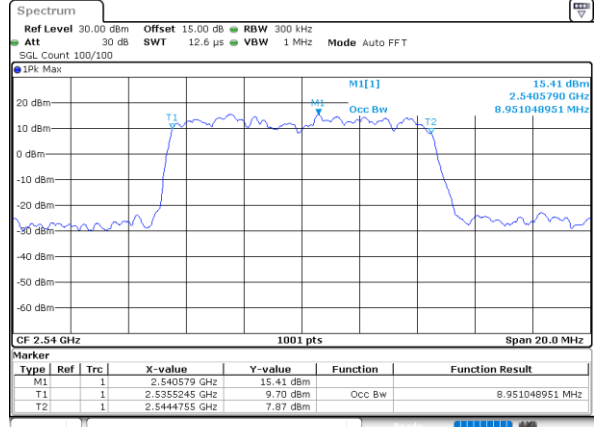

Lowest Channel / 10MHz / 16QAM

Date: 9.FEB.2021 11:48:52