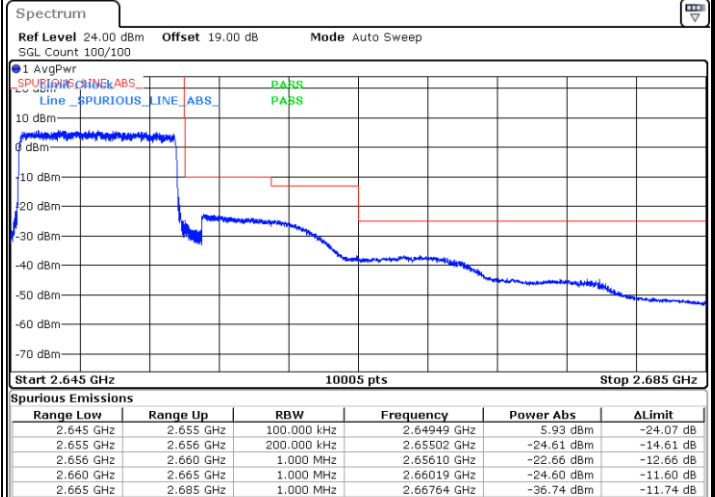

LTE Band 41 / 5MHz / 64QAM

Lowest Band Edge / 1RB

Date: 9.FEB.2021 10:52:45

Highest Band Edge / 1 RB

Date: 9.FEB.2021 10:56:21

Lowest Band Edge / Full RB

Date: 9.FEB.2021 10:52:01

Highest Band Edge / Full RB

Date: 9.FEB.2021 10:57:05

LTE Band 41 / 10MHz / QPSK

Lowest Band Edge / 1 RB

Date: 15.MAR.2021 15:27:29

Highest Band Edge / 1 RB

Date: 9.FEB.2021 10:46:15

Lowest Band Edge / Full RB

Date: 9.FEB.2021 10:41:54

Highest Band Edge / Full RB

Date: 9.FEB.2021 10:49:51

LTE Band 41 / 10MHz / 16QAM

Lowest Band Edge / 1 RB

Date: 15.MAR.2021 15:28:07

Highest Band Edge / 1 RB

Date: 9.FEB.2021 10:46:58

Lowest Band Edge / Full RB

Date: 9.FEB.2021 10:42:38

Highest Band Edge / Full RB

Date: 9.FEB.2021 10:49:08

LTE Band 41 / 10MHz / 64QAM

Lowest Band Edge / 1 RB

Date: 15.MAR.2021 15:28:38

Highest Band Edge / 1 RB

Date: 9.FEB.2021 10:47:41