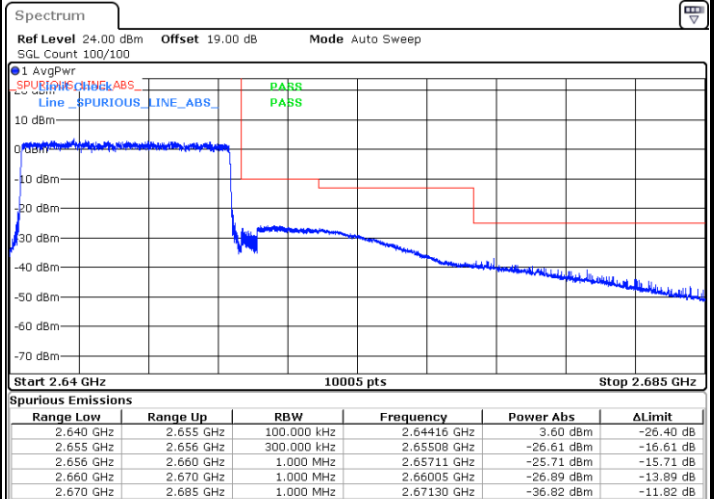

Lowest Band Edge / Full RB

Date: 9.FEB.2021 10:43:21

Highest Band Edge / Full RB

Date: 9.FEB.2021 10:48:24

LTE Band 41 / 15MHz / QPSK

Lowest Band Edge / 1 RB

Date: 9.FEB.2021 10:36:51

Highest Band Edge / 1 RB

Date: 9.FEB.2021 10:37:34

Lowest Band Edge / Full RB

Date: 9.FEB.2021 10:33:13

Highest Band Edge / Full RB

Date: 9.FEB.2021 10:41:11

LTE Band 41 / 15MHz / 16QAM

Lowest Band Edge / 1 RB

Date: 9.FEB.2021 10:36:07

Highest Band Edge / 1 RB

Date: 9.FEB.2021 10:38:17

Lowest Band Edge / Full RB

Date: 9.FEB.2021 10:33:57

Highest Band Edge / Full RB

Date: 9.FEB.2021 10:40:27