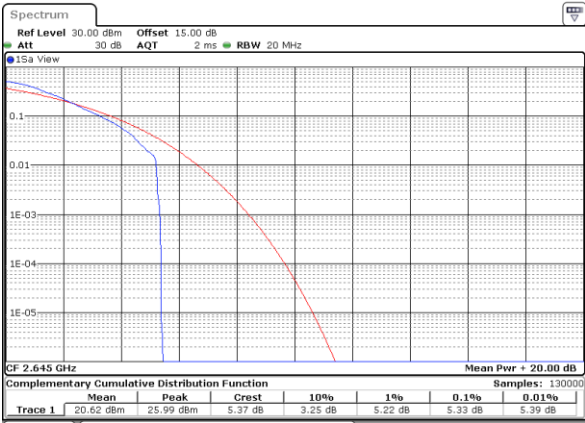

LTE Band 41 / 20MHz / QPSK

Lowest Channel / 1RB

Date: 9.FEB.2021 11:58:23

Lowest Channel / Full RB

Date: 9.FEB.2021 13:29:38

Middle Channel / 1RB

Date: 9.FEB.2021 13:32:25

Middle Channel / Full RB

Date: 9.FEB.2021 13:29:54

Highest Channel / 1RB

Date: 9.FEB.2021 13:32:43

Highest Channel / Full RB

Date: 9.FEB.2021 13:35:07

LTE Band 41 / 20MHz / 16QAM

Lowest Channel / 1RB

Date: 9.FEB.2021 11:58:48