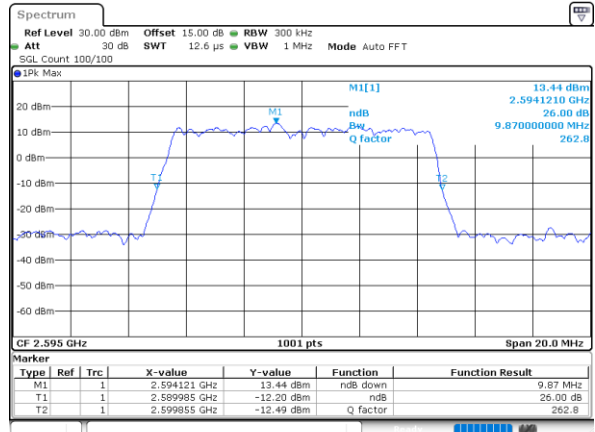

Highest Channel / 20MHz / QPSK

Date: 9.FEB.2021 11:44:12

Highest Channel / 20MHz / 16QAM

Date: 9.FEB.2021 11:44:22

LTE Band 41

Lowest Channel / 5MHz / 64QAM

Date: 9.FEB.2021 11:52:18

Lowest Channel / 10MHz / 64QAM

Date: 9.FEB.2021 11:48:31

Middle Channel / 5MHz / 64QAM

Date: 9.FEB.2021 11:52:50

Middle Channel / 10MHz / 64QAM

Date: 9.FEB.2021 11:50:08

Highest Channel / 5MHz / 64QAM

Date: 9.FEB.2021 11:54:27

Highest Channel / 10MHz / 64QAM