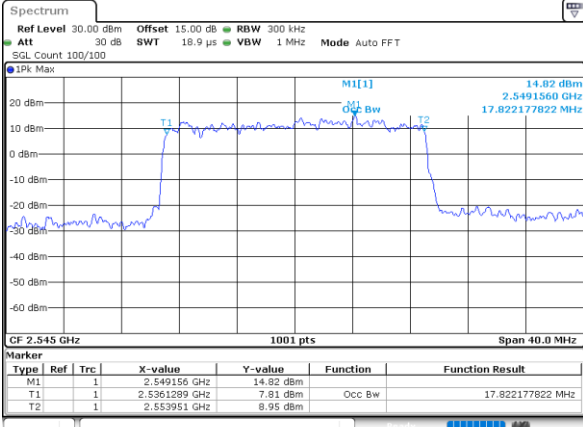

LTE Band 41

Lowest Channel / 20MHz / QPSK

Date: 9.FEB.2021 11:41:51