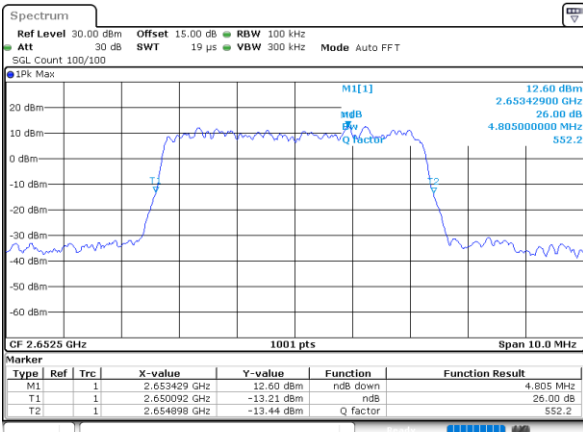

Highest Channel / 20MHz / QPSK

Date: 9.FEB.2021 11:44:12

Highest Channel / 20MHz / 16QAM

Date: 9.FEB.2021 11:44:22

LTE Band 41

Lowest Channel / 5MHz / 64QAM

Date: 9.FEB.2021 11:52:18

Lowest Channel / 10MHz / 64QAM

Date: 9.FEB.2021 11:48:31

Middle Channel / 5MHz / 64QAM

Date: 9.FEB.2021 11:52:50

Middle Channel / 10MHz / 64QAM

Date: 9.FEB.2021 11:50:08

Highest Channel / 5MHz / 64QAM

Date: 9.FEB.2021 11:54:27

Highest Channel / 10MHz / 64QAM