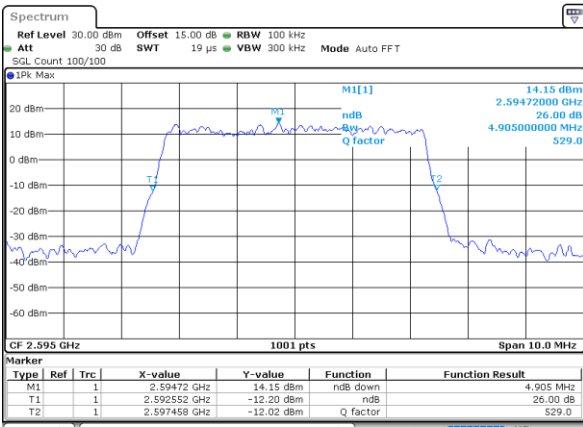

Mode	LTE Band 41 : 26dB BW(MHz)											
BW	1.4MHz		3MHz		5MHz		10MHz		15MHz		20MHz	
Mod.	QPSK	16QAM	QPSK	16QAM	QPSK	16QAM	QPSK	16QAM	QPSK	16QAM	QPSK	16QAM
Lowest CH	-	-	-	-	4.94	4.88	9.71	9.61	14.24	14.24	18.70	18.82
Middle CH	-	-	-	-	4.91	4.89	9.73	9.73	14.30	14.51	18.66	18.94
Highest CH	-	-	-	-	4.86	5.03	9.67	9.67	14.36	14.54	19.14	18.74
Mode	LTE Band 41 : 26dB BW(MHz)											
BW	1.4MHz		3MHz		5MHz		10MHz		15MHz		20MHz	
Mod.	64QAM		64QAM		64QAM		64QAM		64QAM		64QAM	
Lowest CH	-	-	-	-	4.86	-	9.83	-	14.12	-	18.74	-
Middle CH	-	-	-	-	4.85	-	9.87	-	14.09	-	18.70	-
Highest CH	-	-	-	-	4.81	-	9.65	-	14.39	-	18.90	-

LTE Band 41

Lowest Channel / 5MHz / QPSK

Date: 9.FEB.2021 11:51:34

Lowest Channel / 5MHz / 16QAM

Date: 9.FEB.2021 11:52:07

Middle Channel / 5MHz / QPSK

Date: 9.FEB.2021 11:53:33

Middle Channel / 5MHz / 16QAM

Date: 9.FEB.2021 11:53:01

Highest Channel / 5MHz / QPSK

Date: 9.FEB.2021 11:53:44

Highest Channel / 5MHz / 16QAM

Date: 9.FEB.2021 11:54:17

LTE Band 41

Lowest Channel / 10MHz / QPSK

Date: 9.FEB.2021 11:49:14