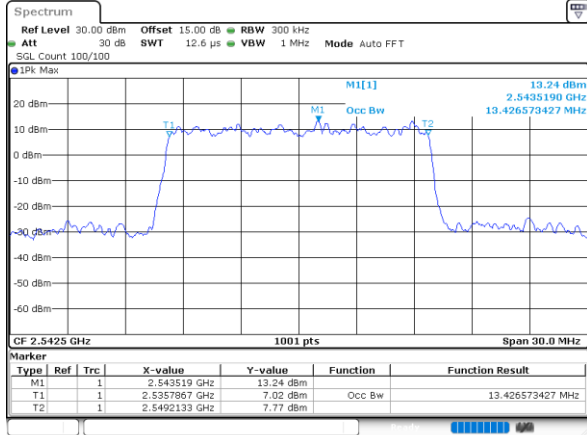

Highest Channel / 20MHz / QPSK

Date: 9.FEB.2021 11:44:01

Highest Channel / 20MHz / 16QAM

Date: 9.FEB.2021 11:44:33

LTE Band 41

Lowest Channel / 5MHz / 64QAM

Date: 9,FEB,2021 11:52:28

Lowest Channel / 10MHz / 64QAM

Date: 9,FEB,2021 11:48:20

Middle Channel / 5MHz / 64QAM

Date: 9,FEB,2021 11:52:39

Middle Channel / 10MHz / 64QAM

Date: 9,FEB,2021 11:50:19

Highest Channel / 5MHz / 64QAM

Date: 9,FEB,2021 11:54:38

Highest Channel / 10MHz / 64QAM

Date: 9,FEB,2021 11:50:30

LTE Band 41

Lowest Channel / 15MHz / 64QAM

Date: 9,FEB,2021 11:45:59

Lowest Channel / 20MHz / 64QAM

Date: 9,FEB,2021 11:42:34

Middle Channel / 15MHz / 64QAM

Date: 9,FEB,2021 11:46:10