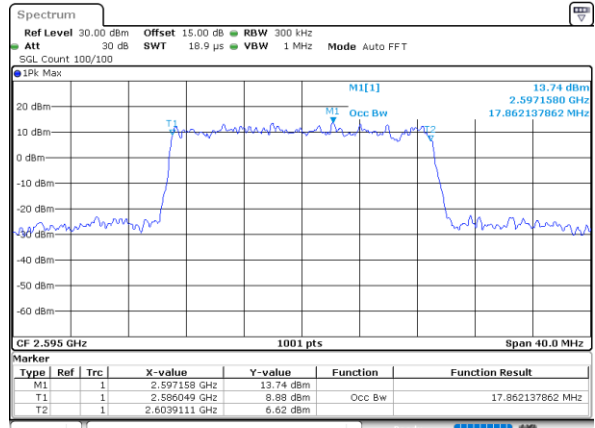

Date: 9.FEB.2021 11:46:53

Middle Channel / 15MHz / 16QAM

Date: 9.FEB.2021 11:46:43

Highest Channel / 15MHz / QPSK

Date: 9.FEB.2021 11:47:26

Highest Channel / 15MHz / 16QAM

Date: 9.FEB.2021 11:47:37

LTE Band 41

Lowest Channel / 20MHz / QPSK

Date: 9.FEB.2021 11:41:51

Lowest Channel / 20MHz / 16QAM

Date: 9.FEB.2021 11:42:24

Middle Channel / 20MHz / QPSK

Date: 9.FEB.2021 11:43:50

Middle Channel / 20MHz / 16QAM

Date: 9.FEB.2021 11:43:18

Highest Channel / 20MHz / QPSK

Date: 9.FEB.2021 11:44:01

Highest Channel / 20MHz / 16QAM

Date: 9.FEB.2021 11:44:33

LTE Band 41

Lowest Channel / 5MHz / 64QAM

Date: 9,FEB,2021 11:52:28

Lowest Channel / 10MHz / 64QAM