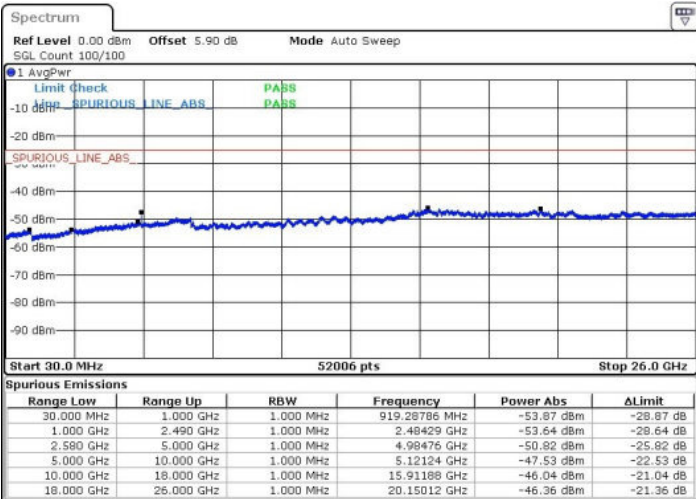

LTE Band 7 / 5MHz

Highest Channel / QPSK

Date: 22.MAR.2017 20:21:19

Highest Channel / 16QAM

Date: 22.MAR.2017 20:22:13

LTE Band 7 / 10MHz

Lowest Channel / QPSK

Date: 22.MAR.2017 20:34:24

Lowest Channel / 16QAM

Date: 22.MAR.2017 20:35:18

LTE Band 7 / 10MHz

Middle Channel / QPSK

Middle Channel / 16QAM

Date: 22.MAR.2017 20:37:07

Date: 22.MAR.2017 20:36:13

Highest Channel / QPSK

Highest Channel / 16QAM

Date: 22.MAR.2017 20:38:02

Date: 22.MAR.2017 20:38:57

LTE Band 7 / 15MHz

Lowest Channel / QPSK

Lowest Channel / 16QAM

Date: 22.MAR.2017 21:07:33

Date: 22.MAR.2017 21:04:08