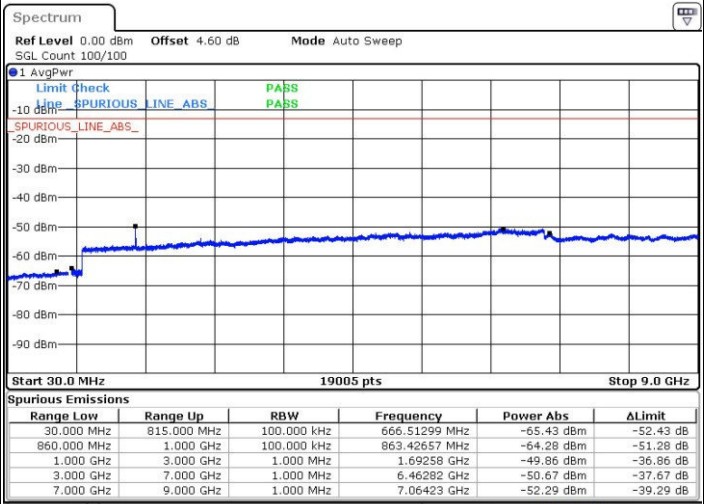

LTE Band 5 / 1.4MHz

Highest Channel / QPSK

Highest Channel / 16QAM

Date: 22 MAR 2017 14:31:16

Date: 22 MAR 2017 14:32:11

LTE Band 5 / 3MHz

Lowest Channel / QPSK

Lowest Channel / 16QAM

Date: 22 MAR 2017 14:40:21

Date: 22 MAR 2017 14:47:58

LTE Band 5 / 3MHz

Middle Channel / QPSK

Middle Channel / 16QAM

Date: 22 MAR 2017 14:49:35

Date: 22 MAR 2017 14:50:31

Highest Channel / QPSK

Highest Channel / 16QAM

Date: 22 MAR 2017 14:58:40

Date: 22 MAR 2017 14:59:36

LTE Band 5 / 5MHz

Lowest Channel / QPSK

Lowest Channel / 16QAM

Date: 22 MAR 2017 15:07:46

Date: 22 MAR 2017 15:08:41

Middle Channel / QPSK

Middle Channel / 16QAM

Date: 22 MAR 2017 15:10:18

Date: 22 MAR 2017 15:11:13

LTE Band 5 / 5MHz

Highest Channel / QPSK

Date: 22 MAR 2017 15:19:23

Highest Channel / 16QAM