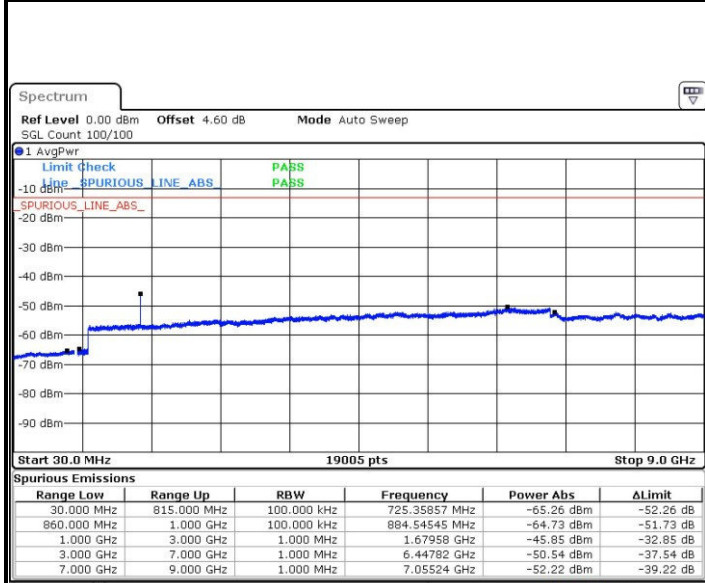

Middle Channel / QPSK

Middle Channel / 16QAM

Date: 22 MAR 2017 15:10:18

Date: 22 MAR 2017 15:11:13

LTE Band 5 / 5MHz

Highest Channel / QPSK

Date: 22 MAR 2017 15:19:23

Highest Channel / 16QAM

Date: 22 MAR 2017 15:20:18

LTE Band 5 / 10MHz

Lowest Channel / QPSK

Date: 22 MAR 2017 16:04:39

Lowest Channel / 16QAM

Date: 22 MAR 2017 16:04:11

LTE Band 5 / 10MHz

Middle Channel / QPSK

Date: 22 MAR 2017 16:05:07

Middle Channel / 16QAM

Date: 22 MAR 2017 16:05:42

Highest Channel / QPSK

Date: 22 MAR 2017 16:06:42

Highest Channel / 16QAM

Date: 22 MAR 2017 16:06:14

LTE Band 7 / 5MHz