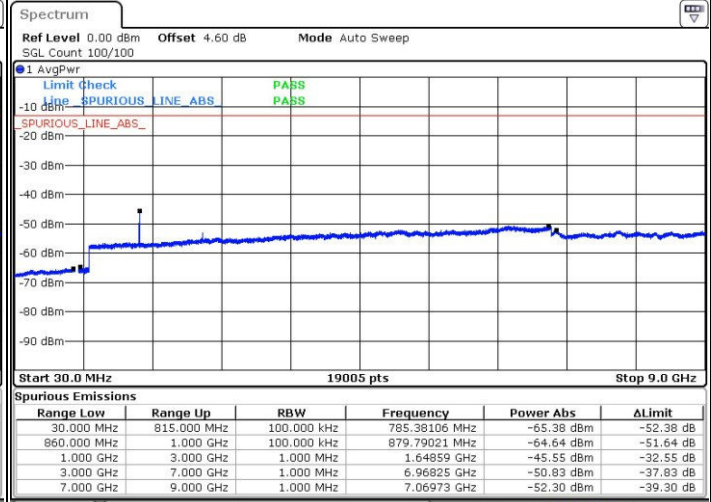

Date: 22 MAR 2017 16:15:15