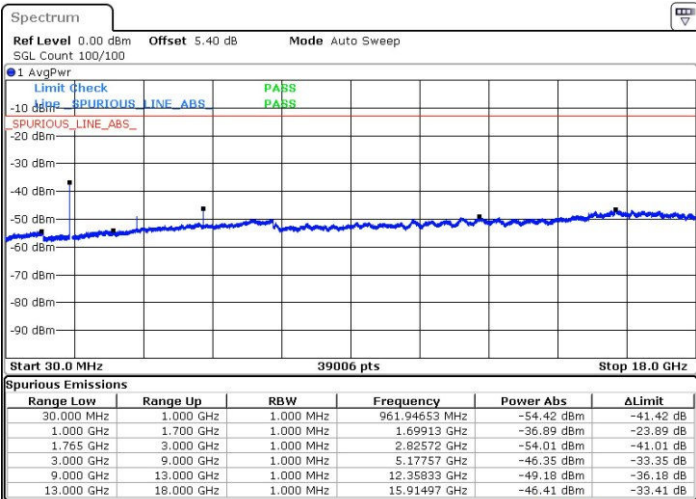

Highest Channel / 16QAM

Date: 22 MAR 2017 17:43:40

Date: 22 MAR 2017 17:44:35

LTE Band 4 / 15MHz

Lowest Channel / QPSK

Lowest Channel / 16QAM

Date: 22 MAR 2017 17:50:45

Date: 22 MAR 2017 17:51:41

Middle Channel / QPSK

Middle Channel / 16QAM

Date: 22 MAR 2017 17:53:19

Date: 22 MAR 2017 17:54:14

LTE Band 4 / 15MHz

Highest Channel / QPSK

Date: 22.MAR.2017 18:00:24

Highest Channel / 16QAM