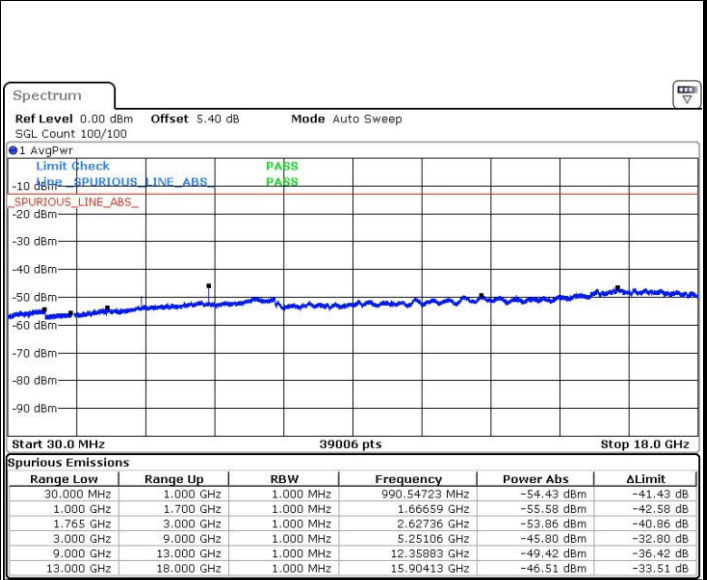

LTE Band 4 / 5MHz

Highest Channel / QPSK

Date: 22.MAR.2017 17:26:55

Highest Channel / 16QAM

Date: 22.MAR.2017 17:27:50

LTE Band 4 / 10MHz

Lowest Channel / QPSK

Date: 22.MAR.2017 17:34:01

Lowest Channel / 16QAM

Date: 22.MAR.2017 17:34:56

LTE Band 4 / 10MHz

Middle Channel / QPSK

Middle Channel / 16QAM

Date: 22 MAR 2017 17:36:34

Date: 22 MAR 2017 17:37:29

Highest Channel / QPSK

Highest Channel / 16QAM

Date: 22 MAR 2017 17:43:40

Date: 22 MAR 2017 17:44:35

LTE Band 4 / 15MHz

Lowest Channel / QPSK

Lowest Channel / 16QAM

Date: 22 MAR 2017 17:50:45

Date: 22 MAR 2017 17:51:41