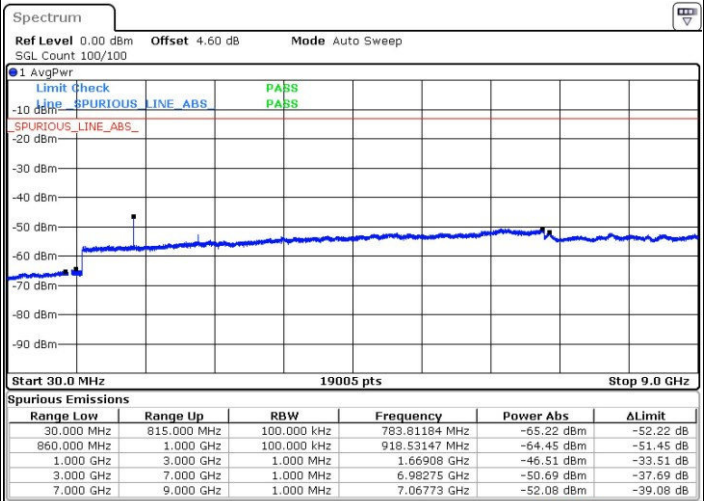

Date: 22 MAR 2017 14:40:21

Date: 22 MAR 2017 14:47:58

LTE Band 5 / 3MHz

Middle Channel / QPSK

Middle Channel / 16QAM

Date: 22 MAR 2017 14:49:35

Date: 22 MAR 2017 14:50:31

Highest Channel / QPSK

Highest Channel / 16QAM

Date: 22 MAR 2017 14:58:40

Date: 22 MAR 2017 14:59:36

LTE Band 5 / 5MHz

Lowest Channel / QPSK

Lowest Channel / 16QAM

Date: 22 MAR 2017 15:07:46

Date: 22 MAR 2017 15:08:41

Middle Channel / QPSK

Middle Channel / 16QAM

Date: 22 MAR 2017 15:10:18

Date: 22 MAR 2017 15:11:13

LTE Band 5 / 5MHz

Highest Channel / QPSK

Date: 22 MAR 2017 15:19:23

Highest Channel / 16QAM