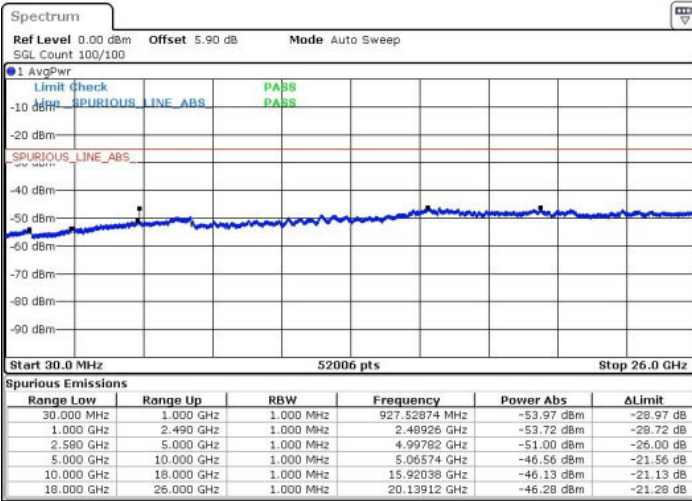

Date: 22 MAR 2017 16:05:07

Middle Channel / 16QAM

Date: 22 MAR 2017 16:05:42

Highest Channel / QPSK

Date: 22 MAR 2017 16:06:42

Highest Channel / 16QAM

Date: 22 MAR 2017 16:06:14

LTE Band 7 / 5MHz

Lowest Channel / QPSK

Lowest Channel / 16QAM

Date: 22.MAR.2017 20:17:41

Date: 22.MAR.2017 20:18:35

Middle Channel / QPSK

Middle Channel / 16QAM

Date: 22.MAR.2017 20:20:24

Date: 22.MAR.2017 20:19:30

LTE Band 7 / 5MHz

Highest Channel / QPSK

Date: 22.MAR.2017 20:21:19

Highest Channel / 16QAM

Date: 22.MAR.2017 20:22:13

LTE Band 7 / 10MHz

Lowest Channel / QPSK

Date: 22.MAR.2017 20:34:24