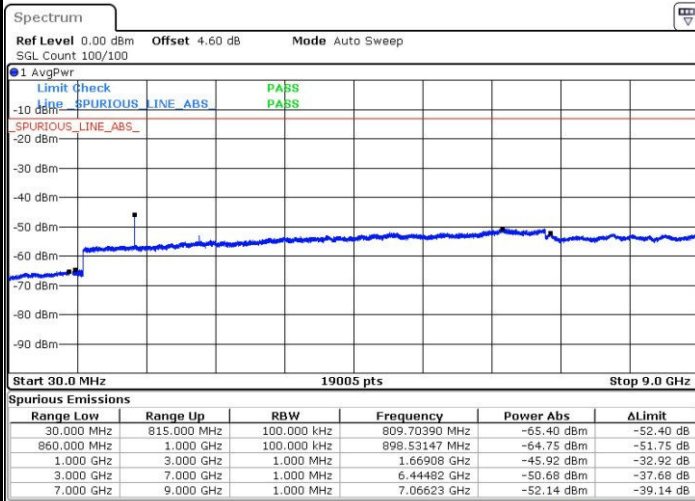

Date: 22 MAR 2017 14:40:21

Date: 22 MAR 2017 14:47:58

LTE Band 5 / 3MHz

Middle Channel / QPSK

Middle Channel / 16QAM

Date: 22 MAR 2017 14:49:35

Date: 22 MAR 2017 14:50:31

Highest Channel / QPSK

Highest Channel / 16QAM

Date: 22 MAR 2017 14:58:40

Date: 22 MAR 2017 14:59:36

LTE Band 5 / 5MHz

Lowest Channel / QPSK

Lowest Channel / 16QAM

Date: 22 MAR 2017 15:07:46

Date: 22 MAR 2017 15:08:41

Middle Channel / QPSK

Middle Channel / 16QAM

Date: 22 MAR 2017 15:10:18

Date: 22 MAR 2017 15:11:13

LTE Band 5 / 5MHz

Highest Channel / QPSK

Date: 22 MAR 2017 15:19:23

Highest Channel / 16QAM