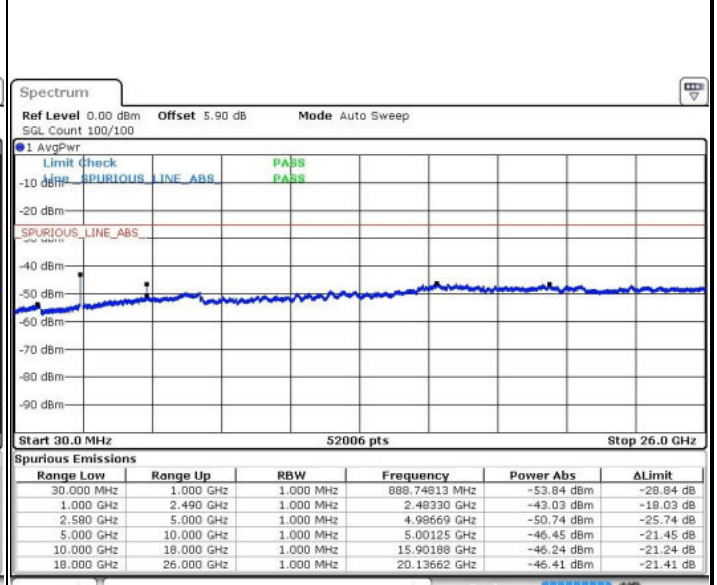

Lowest Channel / QPSK

Lowest Channel / 16QAM

Date: 22.MAR.2017 20:17:41

Date: 22.MAR.2017 20:18:35

Middle Channel / QPSK

Middle Channel / 16QAM

Date: 22.MAR.2017 20:20:24

Date: 22.MAR.2017 20:19:30

LTE Band 7 / 5MHz

Highest Channel / QPSK

Date: 22.MAR.2017 20:21:19

Highest Channel / 16QAM

Date: 22.MAR.2017 20:22:13

LTE Band 7 / 10MHz

Lowest Channel / QPSK

Date: 22.MAR.2017 20:34:24

Lowest Channel / 16QAM

Date: 22.MAR.2017 20:35:18

LTE Band 7 / 10MHz

Middle Channel / QPSK

Middle Channel / 16QAM

Date: 22.MAR.2017 20:37:07

Date: 22.MAR.2017 20:36:13

Highest Channel / QPSK

Highest Channel / 16QAM

Date: 22.MAR.2017 20:38:02

Date: 22.MAR.2017 20:38:57

LTE Band 7 / 15MHz

Lowest Channel / QPSK

Lowest Channel / 16QAM

Date: 22.MAR.2017 21:07:33

Date: 22.MAR.2017 21:04:08