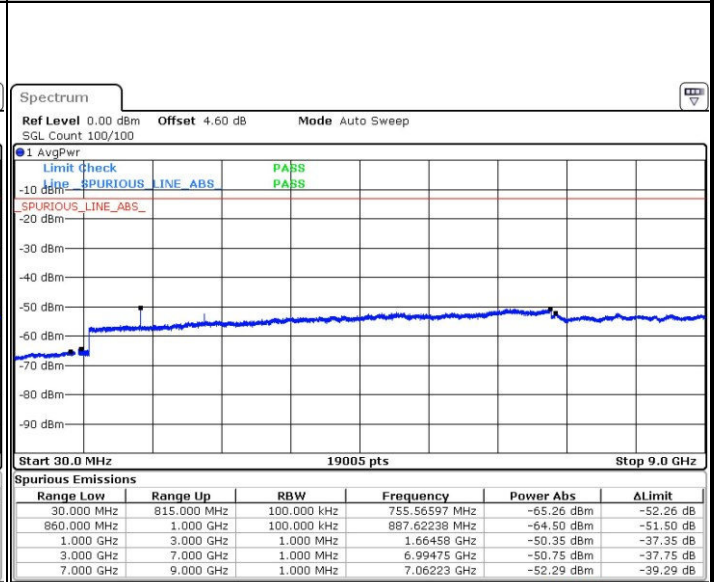

Middle Channel / QPSK

Middle Channel / 16QAM

Date: 22 MAR 2017 15:10:18

Date: 22 MAR 2017 15:11:13

LTE Band 5 / 5MHz

Highest Channel / QPSK

Date: 22 MAR 2017 15:19:23

Highest Channel / 16QAM

Date: 22 MAR 2017 15:20:18

LTE Band 5 / 10MHz

Lowest Channel / QPSK

Date: 22 MAR 2017 16:04:39

Lowest Channel / 16QAM

Date: 22 MAR 2017 16:04:11

LTE Band 5 / 10MHz

Middle Channel / QPSK

Date: 22 MAR 2017 16:05:07

Middle Channel / 16QAM

Date: 22 MAR 2017 16:05:42

Highest Channel / QPSK

Date: 22 MAR 2017 16:06:42

Highest Channel / 16QAM

Date: 22 MAR 2017 16:06:14

LTE Band 7 / 5MHz