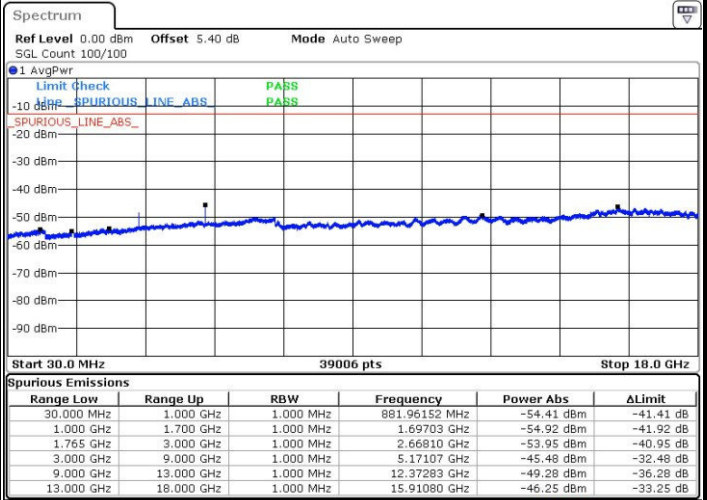

Middle Channel / QPSK

Middle Channel / 16QAM

Date: 22 MAR 2017 17:53:19

Date: 22 MAR 2017 17:54:14

LTE Band 4 / 15MHz

Highest Channel / QPSK

Date: 22.MAR.2017 18:00:24

Highest Channel / 16QAM

Date: 22.MAR.2017 18:01:20

LTE Band 4 / 20MHz

Lowest Channel / QPSK

Date: 22.MAR.2017 18:07:30

Lowest Channel / 16QAM

Date: 22.MAR.2017 18:08:25

LTE Band 4 / 20MHz

Middle Channel / QPSK

Middle Channel / 16QAM

Date: 22 MAR 2017 18:10:03

Date: 22 MAR 2017 18:10:59

Highest Channel / QPSK

Highest Channel / 16QAM

Date: 22 MAR 2017 18:17:09

Date: 22 MAR 2017 18:18:04

LTE Band 5 / 1.4MHz