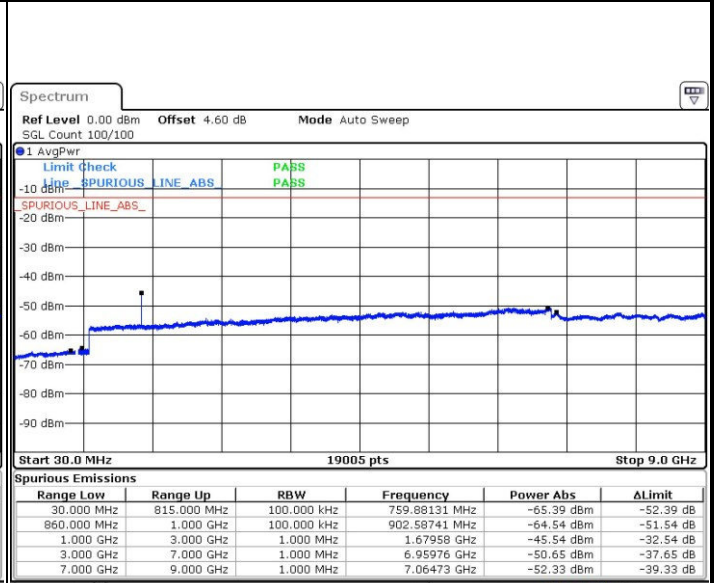

Date: 22 MAR 2017 15:20:18

LTE Band 5 / 10MHz

Lowest Channel / QPSK

Date: 22 MAR 2017 16:04:39

Lowest Channel / 16QAM

Date: 22 MAR 2017 16:04:11

LTE Band 5 / 10MHz

Middle Channel / QPSK

Date: 22 MAR 2017 16:05:07

Middle Channel / 16QAM

Date: 22 MAR 2017 16:05:42

Highest Channel / QPSK

Date: 22 MAR 2017 16:06:42

Highest Channel / 16QAM

Date: 22 MAR 2017 16:06:14

LTE Band 7 / 5MHz

Lowest Channel / QPSK

Lowest Channel / 16QAM

Date: 22.MAR.2017 20:17:41

Date: 22.MAR.2017 20:18:35

Middle Channel / QPSK

Middle Channel / 16QAM

Date: 22.MAR.2017 20:20:24

Date: 22.MAR.2017 20:19:30

LTE Band 7 / 5MHz

Highest Channel / QPSK

Date: 22.MAR.2017 20:21:19

Highest Channel / 16QAM

Date: 22.MAR.2017 20:22:13

LTE Band 7 / 10MHz

Lowest Channel / QPSK

Date: 22.MAR.2017 20:34:24