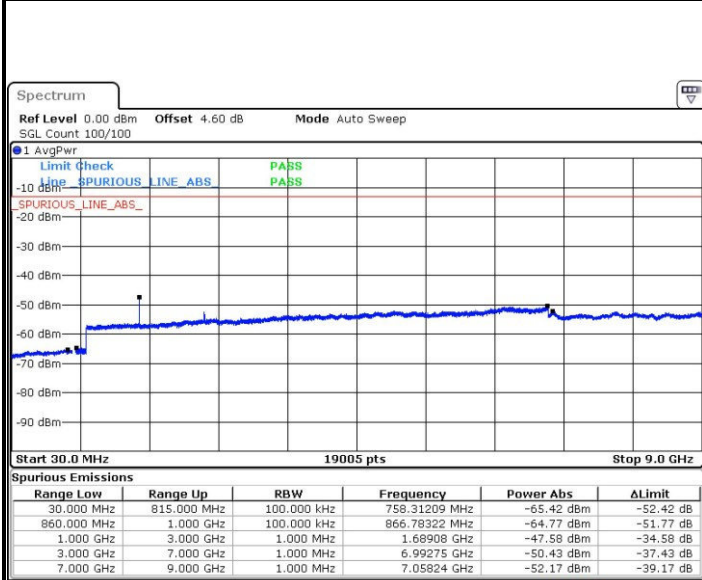

Highest Channel / 16QAM

Date: 22 MAR 2017 14:58:40

Date: 22 MAR 2017 14:59:36

LTE Band 5 / 5MHz

Lowest Channel / QPSK

Lowest Channel / 16QAM

Date: 22 MAR 2017 15:07:46

Date: 22 MAR 2017 15:08:41

Middle Channel / QPSK

Middle Channel / 16QAM

Date: 22 MAR 2017 15:10:18

Date: 22 MAR 2017 15:11:13

LTE Band 5 / 5MHz

Highest Channel / QPSK

Date: 22 MAR 2017 15:19:23

Highest Channel / 16QAM

Date: 22 MAR 2017 15:20:18

LTE Band 5 / 10MHz

Lowest Channel / QPSK

Date: 22 MAR 2017 16:04:39

Lowest Channel / 16QAM

Date: 22 MAR 2017 16:04:11

LTE Band 5 / 10MHz

Middle Channel / QPSK

Date: 22 MAR 2017 16:05:07

Middle Channel / 16QAM

Date: 22 MAR 2017 16:05:42

Highest Channel / QPSK

Date: 22 MAR 2017 16:06:42

Highest Channel / 16QAM

Date: 22 MAR 2017 16:06:14

LTE Band 7 / 5MHz