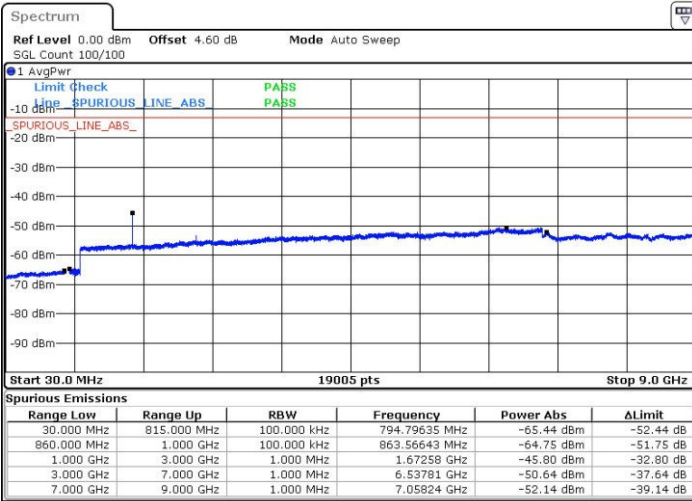

Middle Channel / 16QAM

Date: 22 MAR 2017 18:10:03

Date: 22 MAR 2017 18:10:59

Highest Channel / QPSK

Highest Channel / 16QAM

Date: 22 MAR 2017 18:17:09

Date: 22 MAR 2017 18:18:04

LTE Band 5 / 1.4MHz

Lowest Channel / QPSK

Lowest Channel / 16QAM

Date: 22 MAR 2017 14:17:33

Date: 22 MAR 2017 16:15:15

Middle Channel / QPSK

Middle Channel / 16QAM

Date: 22 MAR 2017 14:22:11

Date: 22 MAR 2017 14:23:06

LTE Band 5 / 1.4MHz

Highest Channel / QPSK

Highest Channel / 16QAM

Date: 22 MAR 2017 14:31:16

Date: 22 MAR 2017 14:32:11

LTE Band 5 / 3MHz

Lowest Channel / QPSK

Lowest Channel / 16QAM