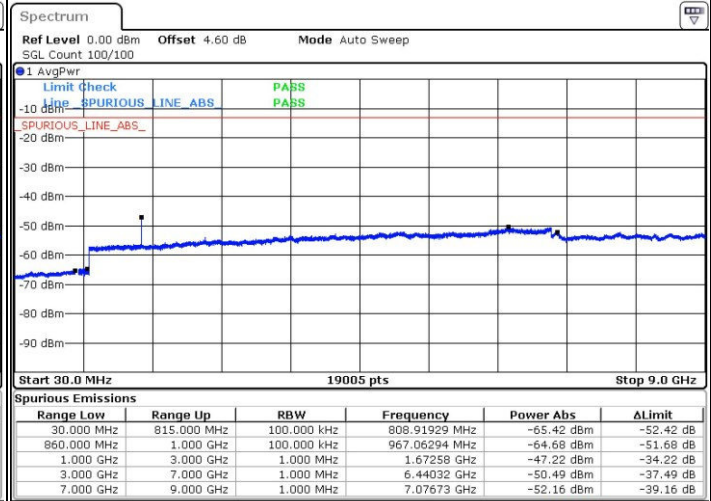

Middle Channel / 16QAM

Date: 22 MAR 2017 18:10:03

Date: 22 MAR 2017 18:10:59

Highest Channel / QPSK

Highest Channel / 16QAM

Date: 22 MAR 2017 18:17:09

Date: 22 MAR 2017 18:18:04

LTE Band 5 / 1.4MHz

Lowest Channel / QPSK

Lowest Channel / 16QAM

Date: 22 MAR 2017 14:17:33

Date: 22 MAR 2017 16:15:15

Middle Channel / QPSK

Middle Channel / 16QAM

Date: 22 MAR 2017 14:22:11

Date: 22 MAR 2017 14:23:06

LTE Band 5 / 1.4MHz

Highest Channel / QPSK

Highest Channel / 16QAM

Date: 22 MAR 2017 14:31:16

Date: 22 MAR 2017 14:32:11

LTE Band 5 / 3MHz

Lowest Channel / QPSK

Lowest Channel / 16QAM