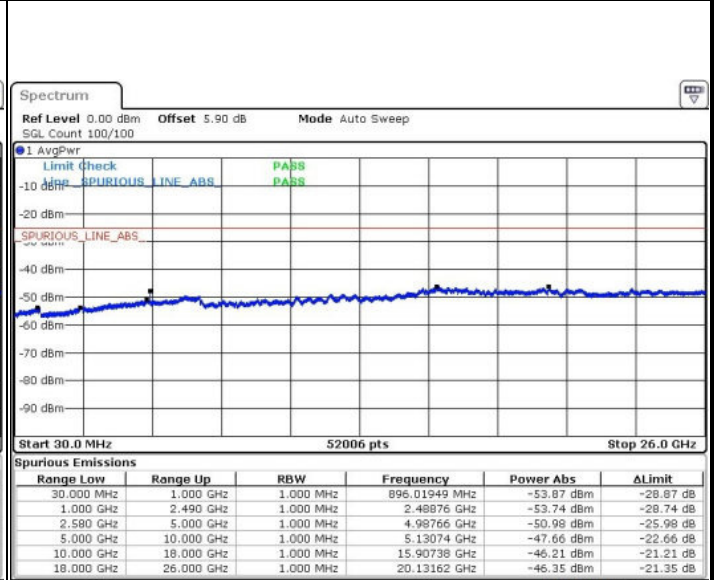

Date: 22 MAR 2017 16:05:07

Middle Channel / 16QAM

Date: 22 MAR 2017 16:05:42

Highest Channel / QPSK

Date: 22 MAR 2017 16:06:42

Highest Channel / 16QAM

Date: 22 MAR 2017 16:06:14

LTE Band 7 / 5MHz

Lowest Channel / QPSK

Lowest Channel / 16QAM

Date: 22.MAR.2017 20:17:41

Date: 22.MAR.2017 20:18:35

Middle Channel / QPSK

Middle Channel / 16QAM

Date: 22.MAR.2017 20:20:24

Date: 22.MAR.2017 20:19:30

LTE Band 7 / 5MHz

Highest Channel / QPSK

Date: 22.MAR.2017 20:21:19

Highest Channel / 16QAM

Date: 22.MAR.2017 20:22:13

LTE Band 7 / 10MHz

Lowest Channel / QPSK

Date: 22.MAR.2017 20:34:24

Lowest Channel / 16QAM

Date: 22.MAR.2017 20:35:18

LTE Band 7 / 10MHz

Middle Channel / QPSK

Middle Channel / 16QAM

Date: 22.MAR.2017 20:37:07

Date: 22.MAR.2017 20:36:13

Highest Channel / QPSK