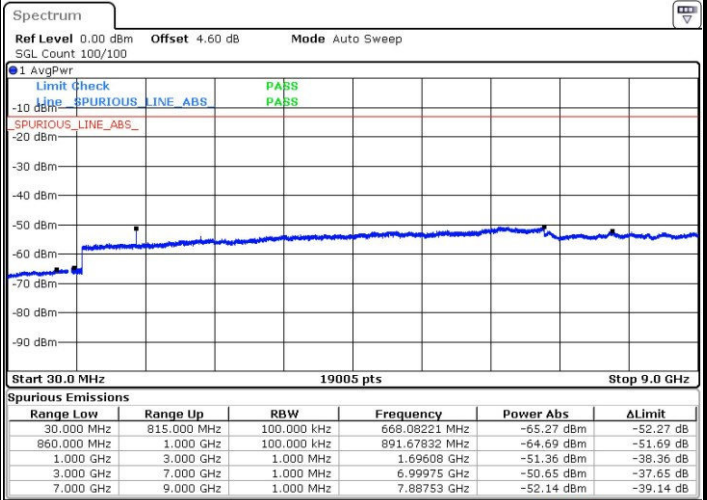

Middle Channel / 16QAM

Date: 22 MAR 2017 18:10:03

Date: 22 MAR 2017 18:10:59

Highest Channel / QPSK

Highest Channel / 16QAM

Date: 22 MAR 2017 18:17:09

Date: 22 MAR 2017 18:18:04

LTE Band 5 / 1.4MHz

Lowest Channel / QPSK

Lowest Channel / 16QAM

Date: 22 MAR 2017 14:17:33

Date: 22 MAR 2017 16:15:15

Middle Channel / QPSK

Middle Channel / 16QAM

Date: 22 MAR 2017 14:22:11

Date: 22 MAR 2017 14:23:06

LTE Band 5 / 1.4MHz

Highest Channel / QPSK

Highest Channel / 16QAM

Date: 22 MAR 2017 14:31:16

Date: 22 MAR 2017 14:32:11

LTE Band 5 / 3MHz

Lowest Channel / QPSK

Lowest Channel / 16QAM