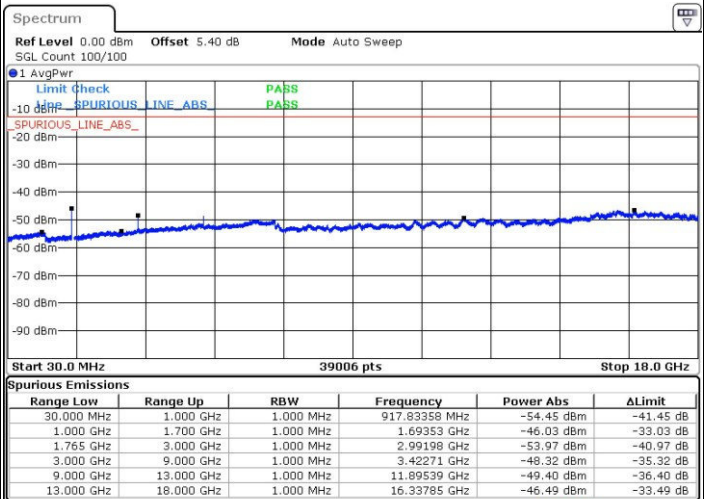

Middle Channel / QPSK

Middle Channel / 16QAM

Date: 22 MAR 2017 17:53:19

Date: 22 MAR 2017 17:54:14

LTE Band 4 / 15MHz

Highest Channel / QPSK

Date: 22.MAR.2017 18:00:24

Highest Channel / 16QAM

Date: 22.MAR.2017 18:01:20

LTE Band 4 / 20MHz

Lowest Channel / QPSK

Date: 22.MAR.2017 18:07:30

Lowest Channel / 16QAM

Date: 22.MAR.2017 18:08:25

LTE Band 4 / 20MHz

Middle Channel / QPSK

Middle Channel / 16QAM

Date: 22 MAR 2017 18:10:03

Date: 22 MAR 2017 18:10:59

Highest Channel / QPSK

Highest Channel / 16QAM

Date: 22 MAR 2017 18:17:09

Date: 22 MAR 2017 18:18:04

LTE Band 5 / 1.4MHz