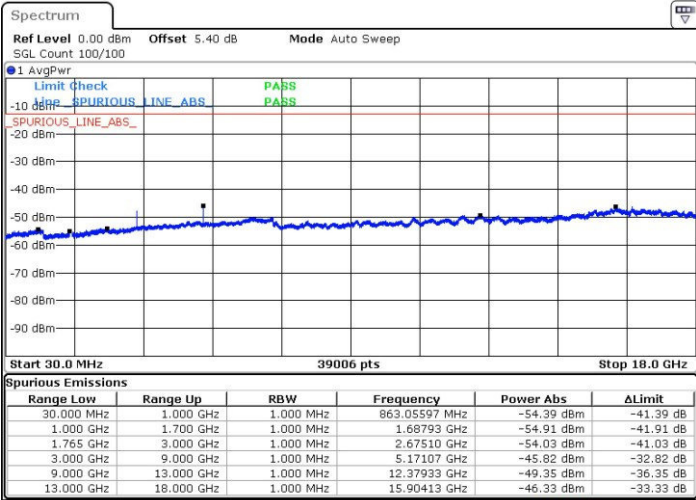

Middle Channel / QPSK

Middle Channel / 16QAM

Date: 22 MAR 2017 17:53:19

Date: 22 MAR 2017 17:54:14

LTE Band 4 / 15MHz

Highest Channel / QPSK

Date: 22.MAR.2017 18:00:24

Highest Channel / 16QAM

Date: 22.MAR.2017 18:01:20

LTE Band 4 / 20MHz

Lowest Channel / QPSK

Date: 22.MAR.2017 18:07:30

Lowest Channel / 16QAM

Date: 22.MAR.2017 18:08:25

LTE Band 4 / 20MHz

Middle Channel / QPSK

Middle Channel / 16QAM

Date: 22 MAR 2017 18:10:03

Date: 22 MAR 2017 18:10:59

Highest Channel / QPSK

Highest Channel / 16QAM

Date: 22 MAR 2017 18:17:09

Date: 22 MAR 2017 18:18:04

LTE Band 5 / 1.4MHz