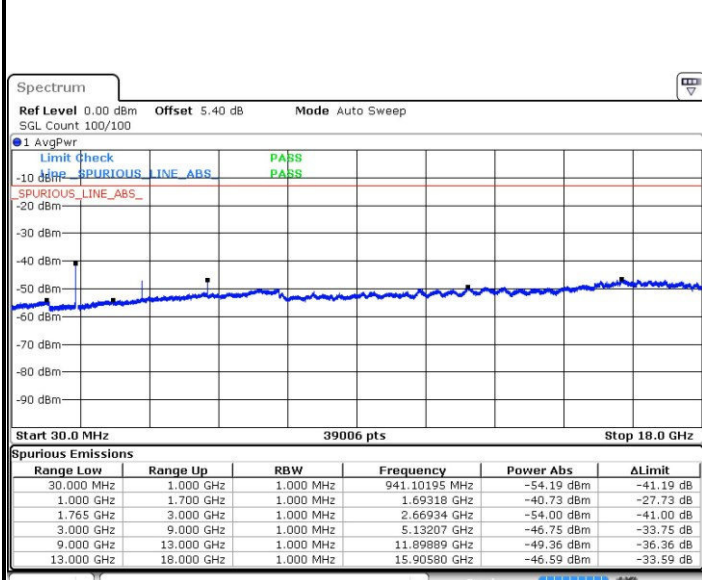

LTE Band 4 / 5MHz

Highest Channel / QPSK

Date: 22.MAR.2017 17:26:55

Highest Channel / 16QAM

Date: 22.MAR.2017 17:27:50

LTE Band 4 / 10MHz

Lowest Channel / QPSK

Date: 22.MAR.2017 17:34:01

Lowest Channel / 16QAM

Date: 22.MAR.2017 17:34:56

LTE Band 4 / 10MHz

Middle Channel / QPSK

Middle Channel / 16QAM

Date: 22 MAR 2017 17:36:34

Date: 22 MAR 2017 17:37:29

Highest Channel / QPSK

Highest Channel / 16QAM

Date: 22 MAR 2017 17:43:40

Date: 22 MAR 2017 17:44:35

LTE Band 4 / 15MHz

Lowest Channel / QPSK

Lowest Channel / 16QAM

Date: 22 MAR 2017 17:50:45

Date: 22 MAR 2017 17:51:41