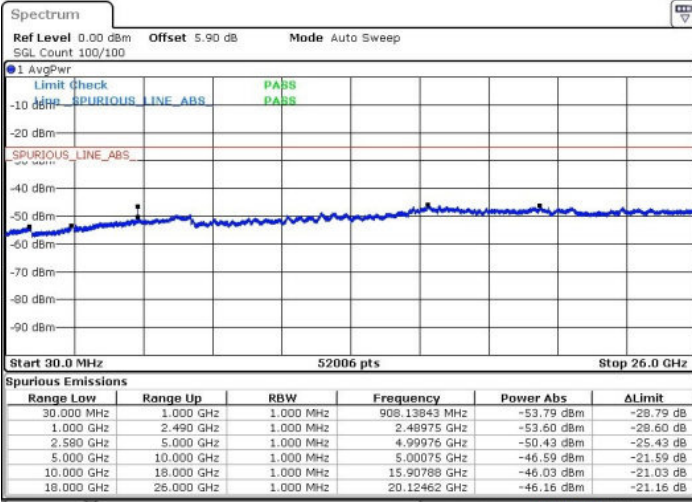

Date: 22 MAR 2017 15:20:18

LTE Band 5 / 10MHz

Lowest Channel / QPSK

Date: 22 MAR 2017 16:04:39

Lowest Channel / 16QAM

Date: 22 MAR 2017 16:04:11

LTE Band 5 / 10MHz

Middle Channel / QPSK

Date: 22 MAR 2017 16:05:07

Middle Channel / 16QAM

Date: 22 MAR 2017 16:05:42

Highest Channel / QPSK

Date: 22 MAR 2017 16:06:42

Highest Channel / 16QAM

Date: 22 MAR 2017 16:06:14

LTE Band 7 / 5MHz

Lowest Channel / QPSK

Lowest Channel / 16QAM

Date: 22.MAR.2017 20:17:41

Date: 22.MAR.2017 20:18:35

Middle Channel / QPSK

Middle Channel / 16QAM

Date: 22.MAR.2017 20:20:24

Date: 22.MAR.2017 20:19:30

LTE Band 7 / 5MHz

Highest Channel / QPSK

Date: 22.MAR.2017 20:21:19

Highest Channel / 16QAM

Date: 22.MAR.2017 20:22:13

LTE Band 7 / 10MHz

Lowest Channel / QPSK

Date: 22.MAR.2017 20:34:24