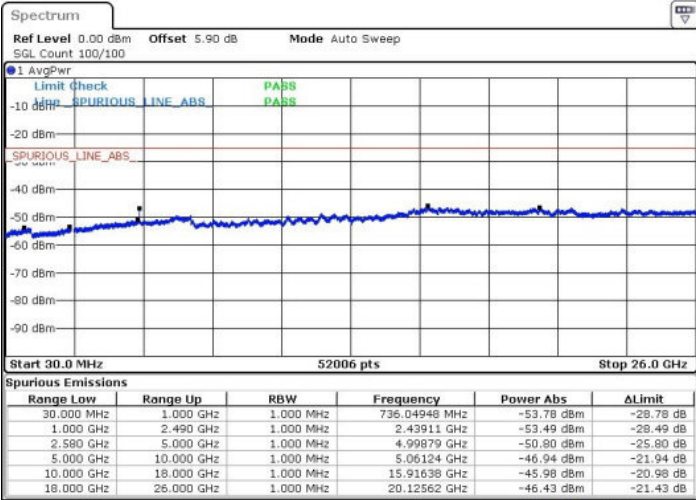

LTE Band 7 / 5MHz

Highest Channel / QPSK

Date: 22.MAR.2017 20:21:19

Highest Channel / 16QAM

Date: 22.MAR.2017 20:22:13

LTE Band 7 / 10MHz

Lowest Channel / QPSK

Date: 22.MAR.2017 20:34:24

Lowest Channel / 16QAM

Date: 22.MAR.2017 20:35:18

LTE Band 7 / 10MHz

Middle Channel / QPSK

Middle Channel / 16QAM

Date: 22.MAR.2017 20:37:07

Date: 22.MAR.2017 20:36:13

Highest Channel / QPSK

Highest Channel / 16QAM

Date: 22.MAR.2017 20:38:02

Date: 22.MAR.2017 20:38:57

LTE Band 7 / 15MHz

Lowest Channel / QPSK

Lowest Channel / 16QAM

Date: 22.MAR.2017 21:07:33

Date: 22.MAR.2017 21:04:08