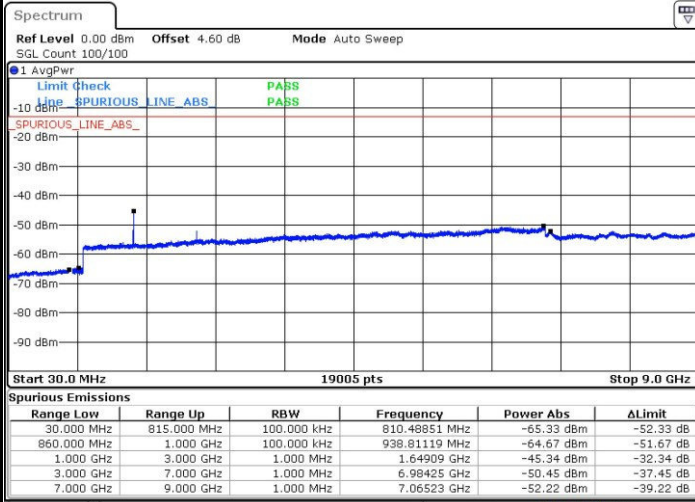

Date: 22 MAR 2017 14:40:21

Date: 22 MAR 2017 14:47:58

LTE Band 5 / 3MHz

Middle Channel / QPSK

Middle Channel / 16QAM

Date: 22 MAR 2017 14:49:35

Date: 22 MAR 2017 14:50:31

Highest Channel / QPSK

Highest Channel / 16QAM

Date: 22 MAR 2017 14:58:40

Date: 22 MAR 2017 14:59:36

LTE Band 5 / 5MHz

Lowest Channel / QPSK

Lowest Channel / 16QAM

Date: 22 MAR 2017 15:07:46

Date: 22 MAR 2017 15:08:41

Middle Channel / QPSK

Middle Channel / 16QAM

Date: 22 MAR 2017 15:10:18

Date: 22 MAR 2017 15:11:13

LTE Band 5 / 5MHz

Highest Channel / QPSK

Date: 22 MAR 2017 15:19:23

Highest Channel / 16QAM