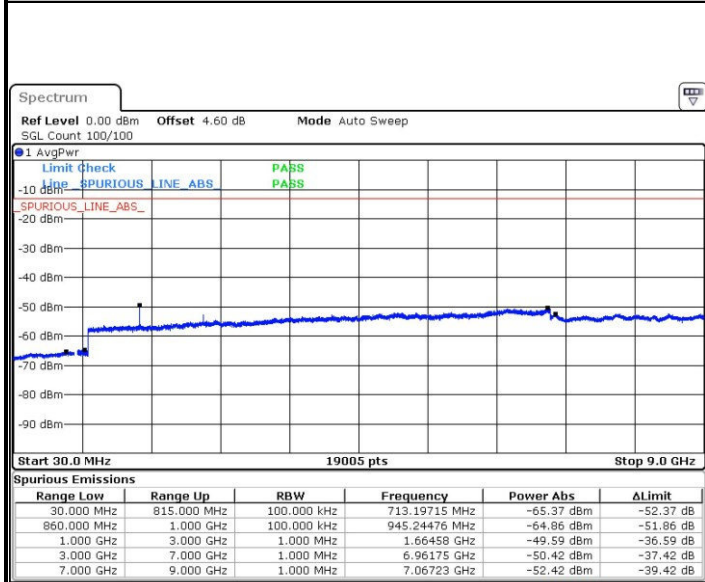

Middle Channel / QPSK

Middle Channel / 16QAM

Date: 22 MAR 2017 15:10:18

Date: 22 MAR 2017 15:11:13

LTE Band 5 / 5MHz

Highest Channel / QPSK

Date: 22 MAR 2017 15:19:23

Highest Channel / 16QAM

Date: 22 MAR 2017 15:20:18

LTE Band 5 / 10MHz

Lowest Channel / QPSK

Date: 22 MAR 2017 16:04:39

Lowest Channel / 16QAM

Date: 22 MAR 2017 16:04:11

LTE Band 5 / 10MHz

Middle Channel / QPSK

Date: 22 MAR 2017 16:05:07

Middle Channel / 16QAM

Date: 22 MAR 2017 16:05:42

Highest Channel / QPSK

Date: 22 MAR 2017 16:06:42

Highest Channel / 16QAM

Date: 22 MAR 2017 16:06:14

LTE Band 7 / 5MHz