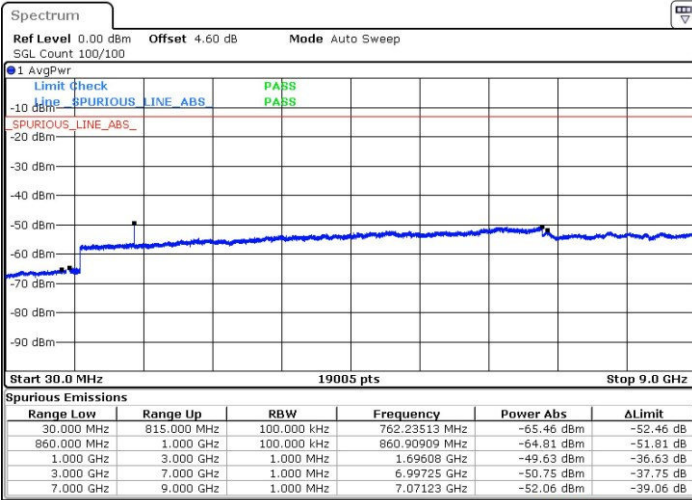

Middle Channel / 16QAM

Date: 22 MAR 2017 18:10:03

Date: 22 MAR 2017 18:10:59

Highest Channel / QPSK

Highest Channel / 16QAM

Date: 22 MAR 2017 18:17:09

Date: 22 MAR 2017 18:18:04

LTE Band 5 / 1.4MHz

Lowest Channel / QPSK

Lowest Channel / 16QAM

Date: 22 MAR 2017 14:17:33

Date: 22 MAR 2017 16:15:15

Middle Channel / QPSK

Middle Channel / 16QAM

Date: 22 MAR 2017 14:22:11

Date: 22 MAR 2017 14:23:06

LTE Band 5 / 1.4MHz

Highest Channel / QPSK

Highest Channel / 16QAM

Date: 22 MAR 2017 14:31:16

Date: 22 MAR 2017 14:32:11

LTE Band 5 / 3MHz

Lowest Channel / QPSK

Lowest Channel / 16QAM