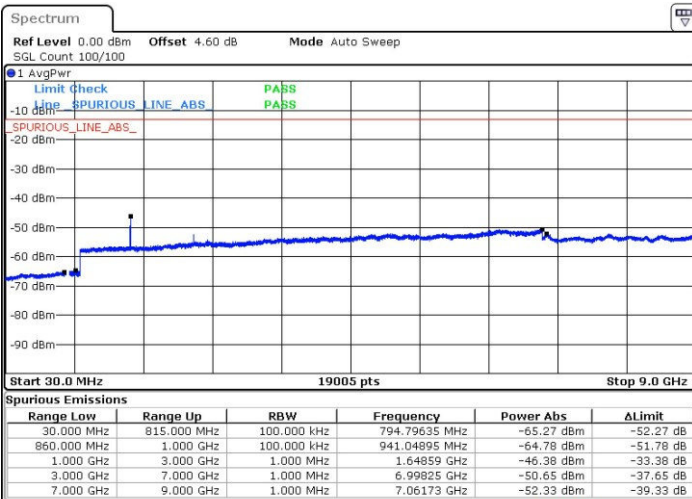

LTE Band 5 / 1.4MHz

Highest Channel / QPSK

Highest Channel / 16QAM

Date: 22 MAR 2017 14:31:16

Date: 22 MAR 2017 14:32:11

LTE Band 5 / 3MHz

Lowest Channel / QPSK

Lowest Channel / 16QAM

Date: 22 MAR 2017 14:40:21

Date: 22 MAR 2017 14:47:58

LTE Band 5 / 3MHz

Middle Channel / QPSK

Middle Channel / 16QAM

Date: 22 MAR 2017 14:49:35

Date: 22 MAR 2017 14:50:31

Highest Channel / QPSK