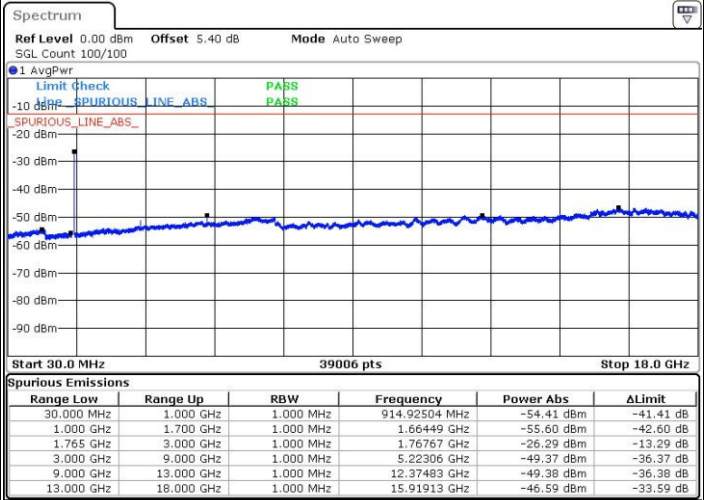

Highest Channel / 16QAM

Date: 22 MAR 2017 17:43:40

Date: 22 MAR 2017 17:44:35

LTE Band 4 / 15MHz

Lowest Channel / QPSK

Lowest Channel / 16QAM

Date: 22 MAR 2017 17:50:45

Date: 22 MAR 2017 17:51:41

Middle Channel / QPSK

Middle Channel / 16QAM

Date: 22 MAR 2017 17:53:19

Date: 22 MAR 2017 17:54:14

LTE Band 4 / 15MHz

Highest Channel / QPSK

Date: 22.MAR.2017 18:00:24

Highest Channel / 16QAM

Date: 22.MAR.2017 18:01:20

LTE Band 4 / 20MHz

Lowest Channel / QPSK

Date: 22.MAR.2017 18:07:30

Lowest Channel / 16QAM

Date: 22.MAR.2017 18:08:25

LTE Band 4 / 20MHz

Middle Channel / QPSK

Middle Channel / 16QAM

Date: 22 MAR 2017 18:10:03

Date: 22 MAR 2017 18:10:59

Highest Channel / QPSK

Highest Channel / 16QAM

Date: 22 MAR 2017 18:17:09

Date: 22 MAR 2017 18:18:04

LTE Band 5 / 1.4MHz