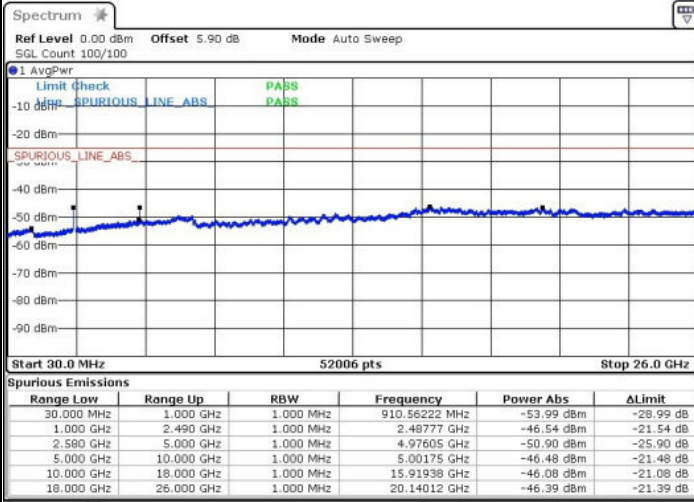

LTE Band 7 / 5MHz

Highest Channel / QPSK

Date: 22.MAR.2017 20:21:19

Highest Channel / 16QAM

Date: 22.MAR.2017 20:22:13

LTE Band 7 / 10MHz

Lowest Channel / QPSK

Date: 22.MAR.2017 20:34:24

Lowest Channel / 16QAM

Date: 22.MAR.2017 20:35:18

LTE Band 7 / 10MHz

Middle Channel / QPSK

Middle Channel / 16QAM

Date: 22.MAR.2017 20:37:07

Date: 22.MAR.2017 20:36:13

Highest Channel / QPSK

Highest Channel / 16QAM

Date: 22.MAR.2017 20:38:02

Date: 22.MAR.2017 20:38:57

LTE Band 7 / 15MHz

Lowest Channel / QPSK

Lowest Channel / 16QAM

Date: 22.MAR.2017 21:07:33

Date: 22.MAR.2017 21:04:08