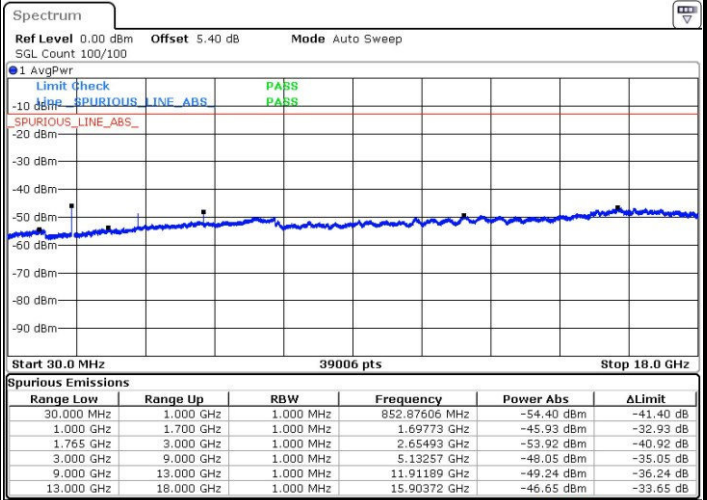

Lowest Channel / 16QAM

Date: 22.MAR.2017 17:34:56

LTE Band 4 / 10MHz

Middle Channel / QPSK

Middle Channel / 16QAM

Date: 22 MAR 2017 17:36:34

Date: 22 MAR 2017 17:37:29

Highest Channel / QPSK

Highest Channel / 16QAM

Date: 22 MAR 2017 17:43:40

Date: 22 MAR 2017 17:44:35

LTE Band 4 / 15MHz

Lowest Channel / QPSK

Lowest Channel / 16QAM

Date: 22 MAR 2017 17:50:45

Date: 22 MAR 2017 17:51:41

Middle Channel / QPSK

Middle Channel / 16QAM

Date: 22 MAR 2017 17:53:19

Date: 22 MAR 2017 17:54:14

LTE Band 4 / 15MHz

Highest Channel / QPSK

Date: 22.MAR.2017 18:00:24

Highest Channel / 16QAM