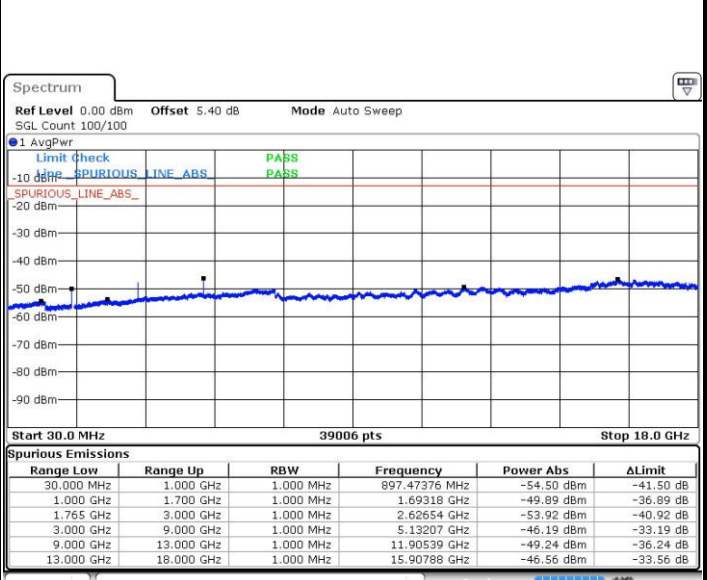

LTE Band 4 / 5MHz

Highest Channel / QPSK

Date: 22.MAR.2017 17:26:55

Highest Channel / 16QAM

Date: 22.MAR.2017 17:27:50

LTE Band 4 / 10MHz

Lowest Channel / QPSK

Date: 22.MAR.2017 17:34:01

Lowest Channel / 16QAM

Date: 22.MAR.2017 17:34:56

LTE Band 4 / 10MHz

Middle Channel / QPSK

Middle Channel / 16QAM

Date: 22 MAR 2017 17:36:34

Date: 22 MAR 2017 17:37:29

Highest Channel / QPSK

Highest Channel / 16QAM

Date: 22 MAR 2017 17:43:40

Date: 22 MAR 2017 17:44:35

LTE Band 4 / 15MHz

Lowest Channel / QPSK

Lowest Channel / 16QAM

Date: 22 MAR 2017 17:50:45

Date: 22 MAR 2017 17:51:41