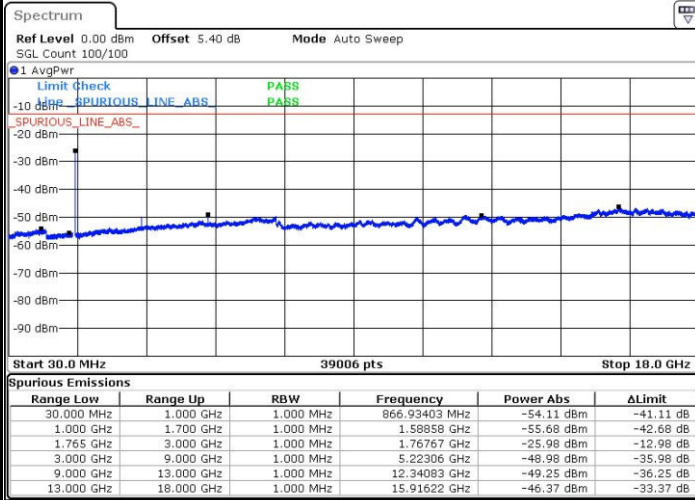

Highest Channel / 16QAM

Date: 22 MAR 2017 17:43:40

Date: 22 MAR 2017 17:44:35

LTE Band 4 / 15MHz

Lowest Channel / QPSK

Lowest Channel / 16QAM

Date: 22 MAR 2017 17:50:45

Date: 22 MAR 2017 17:51:41

Middle Channel / QPSK

Middle Channel / 16QAM

Date: 22 MAR 2017 17:53:19

Date: 22 MAR 2017 17:54:14

LTE Band 4 / 15MHz

Highest Channel / QPSK

Date: 22.MAR.2017 18:00:24

Highest Channel / 16QAM

Date: 22.MAR.2017 18:01:20

LTE Band 4 / 20MHz

Lowest Channel / QPSK

Date: 22.MAR.2017 18:07:30

Lowest Channel / 16QAM

Date: 22.MAR.2017 18:08:25

LTE Band 4 / 20MHz

Middle Channel / QPSK