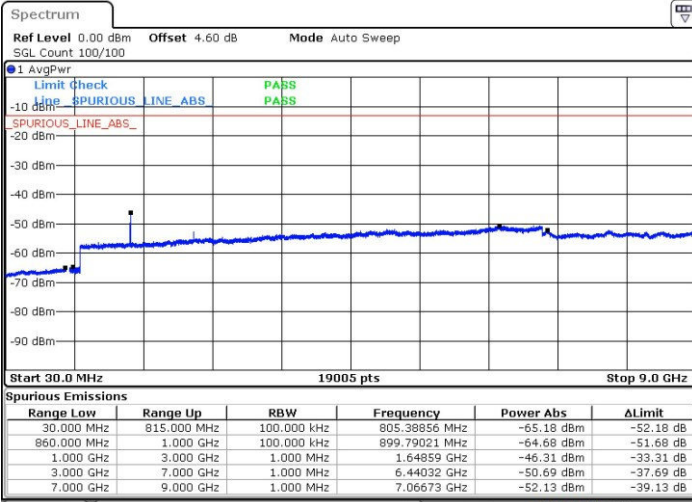

LTE Band 5 / 1.4MHz

Lowest Channel / QPSK

Lowest Channel / 16QAM

Date: 22 MAR 2017 14:17:33