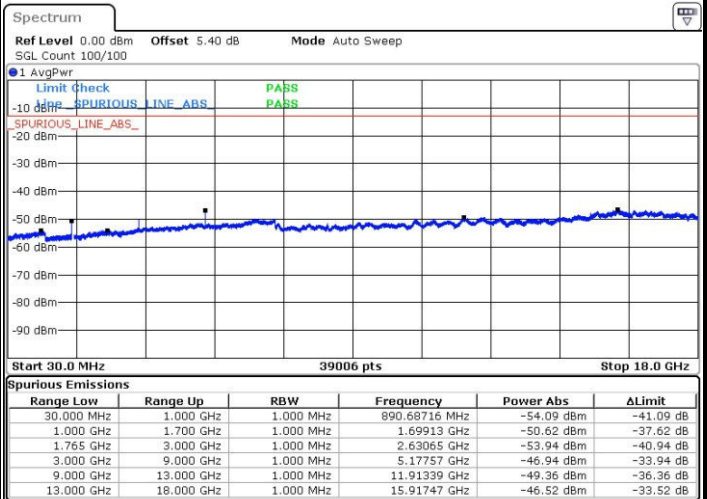

Highest Channel / 16QAM

Date: 22 MAR 2017 17:43:40

Date: 22 MAR 2017 17:44:35

LTE Band 4 / 15MHz

Lowest Channel / QPSK

Lowest Channel / 16QAM

Date: 22 MAR 2017 17:50:45

Date: 22 MAR 2017 17:51:41

Middle Channel / QPSK

Middle Channel / 16QAM

Date: 22 MAR 2017 17:53:19

Date: 22 MAR 2017 17:54:14

LTE Band 4 / 15MHz

Highest Channel / QPSK

Date: 22.MAR.2017 18:00:24

Highest Channel / 16QAM