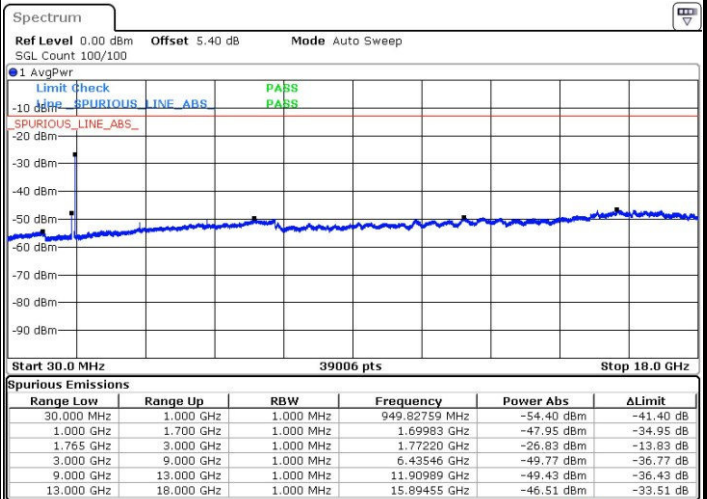

Date: 22.MAR.2017 18:01:20

LTE Band 4 / 20MHz

Lowest Channel / QPSK

Date: 22.MAR.2017 18:07:30

Lowest Channel / 16QAM

Date: 22.MAR.2017 18:08:25

LTE Band 4 / 20MHz

Middle Channel / QPSK

Middle Channel / 16QAM

Date: 22 MAR 2017 18:10:03

Date: 22 MAR 2017 18:10:59

Highest Channel / QPSK

Highest Channel / 16QAM

Date: 22 MAR 2017 18:17:09

Date: 22 MAR 2017 18:18:04

LTE Band 5 / 1.4MHz

LTE Band 5 / 1.4MHz

Highest Channel / QPSK

Highest Channel / 16QAM

Date: 22 MAR 2017 14:31:16

Date: 22 MAR 2017 14:32:11

LTE Band 5 / 3MHz

Lowest Channel / QPSK

Lowest Channel / 16QAM