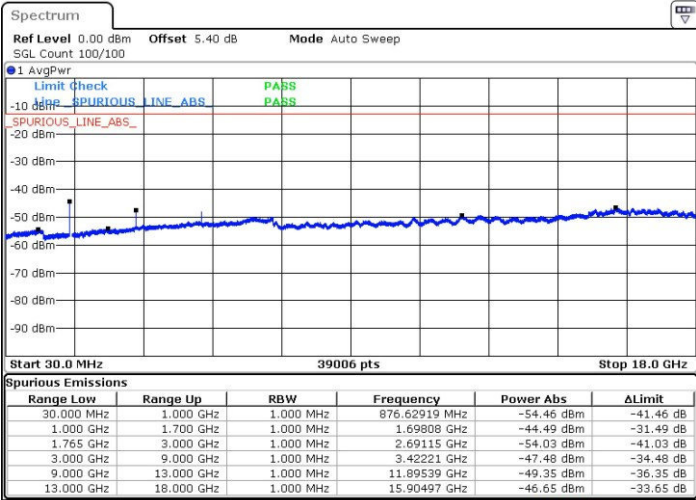

Lowest Channel / 16QAM

Date: 22.MAR.2017 17:34:56

LTE Band 4 / 10MHz

Middle Channel / QPSK

Middle Channel / 16QAM

Date: 22 MAR 2017 17:36:34

Date: 22 MAR 2017 17:37:29

Highest Channel / QPSK

Highest Channel / 16QAM

Date: 22 MAR 2017 17:43:40

Date: 22 MAR 2017 17:44:35

LTE Band 4 / 15MHz

Lowest Channel / QPSK

Lowest Channel / 16QAM

Date: 22 MAR 2017 17:50:45

Date: 22 MAR 2017 17:51:41

Middle Channel / QPSK

Middle Channel / 16QAM

Date: 22 MAR 2017 17:53:19

Date: 22 MAR 2017 17:54:14

LTE Band 4 / 15MHz

Highest Channel / QPSK

Date: 22.MAR.2017 18:00:24

Highest Channel / 16QAM