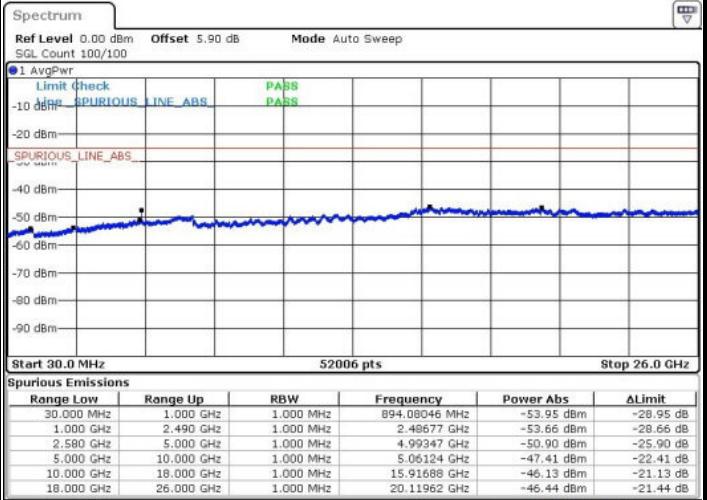

LTE Band 7 / 5MHz

Highest Channel / QPSK

Date: 22.MAR.2017 20:21:19

Highest Channel / 16QAM

Date: 22.MAR.2017 20:22:13

LTE Band 7 / 10MHz

Lowest Channel / QPSK

Date: 22.MAR.2017 20:34:24

Lowest Channel / 16QAM

Date: 22.MAR.2017 20:35:18

LTE Band 7 / 10MHz

Middle Channel / QPSK

Middle Channel / 16QAM

Date: 22.MAR.2017 20:37:07

Date: 22.MAR.2017 20:36:13

Highest Channel / QPSK

Highest Channel / 16QAM

Date: 22.MAR.2017 20:38:02

Date: 22.MAR.2017 20:38:57

LTE Band 7 / 15MHz

Lowest Channel / QPSK

Lowest Channel / 16QAM

Date: 22.MAR.2017 21:07:33

Date: 22.MAR.2017 21:04:08