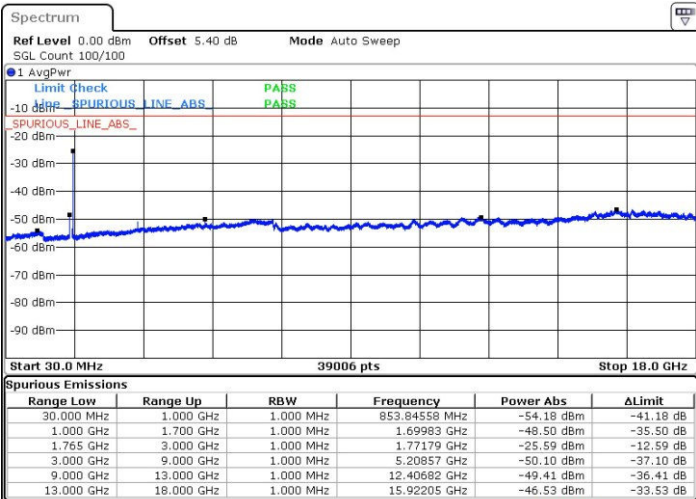

Middle Channel / 16QAM

Date: 22 MAR 2017 18:10:03

Date: 22 MAR 2017 18:10:59

Highest Channel / QPSK

Highest Channel / 16QAM

Date: 22 MAR 2017 18:17:09

Date: 22 MAR 2017 18:18:04

LTE Band 5 / 1.4MHz

LTE Band 5 / 1.4MHz

Highest Channel / QPSK

Highest Channel / 16QAM

Date: 22 MAR 2017 14:31:16

Date: 22 MAR 2017 14:32:11

LTE Band 5 / 3MHz

Lowest Channel / QPSK

Lowest Channel / 16QAM