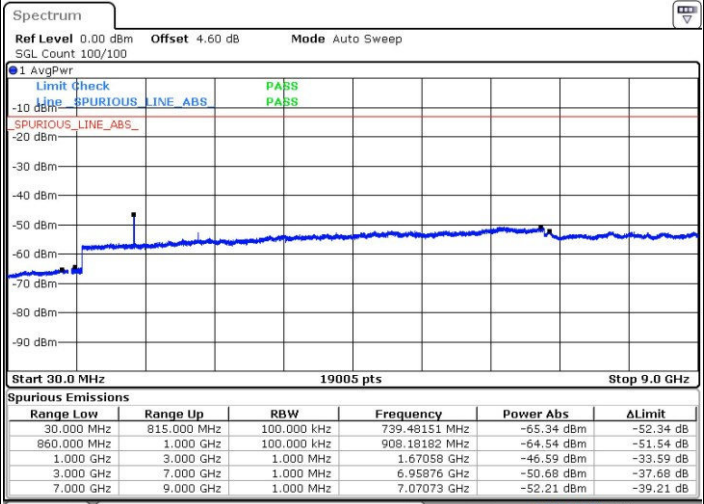

LTE Band 5 / 1.4MHz

Highest Channel / QPSK

Highest Channel / 16QAM

Date: 22 MAR 2017 14:31:16

Date: 22 MAR 2017 14:32:11

LTE Band 5 / 3MHz

Lowest Channel / QPSK

Lowest Channel / 16QAM

Date: 22 MAR 2017 14:40:21

Date: 22 MAR 2017 14:47:58

LTE Band 5 / 3MHz

Middle Channel / QPSK

Middle Channel / 16QAM

Date: 22 MAR 2017 14:49:35

Date: 22 MAR 2017 14:50:31

Highest Channel / QPSK

Highest Channel / 16QAM

Date: 22 MAR 2017 14:58:40

Date: 22 MAR 2017 14:59:36

LTE Band 5 / 5MHz

Lowest Channel / QPSK

Lowest Channel / 16QAM

Date: 22 MAR 2017 15:07:46

Date: 22 MAR 2017 15:08:41

Middle Channel / QPSK

Middle Channel / 16QAM

Date: 22 MAR 2017 15:10:18

Date: 22 MAR 2017 15:11:13

LTE Band 5 / 5MHz

Highest Channel / QPSK

Date: 22 MAR 2017 15:19:23

Highest Channel / 16QAM