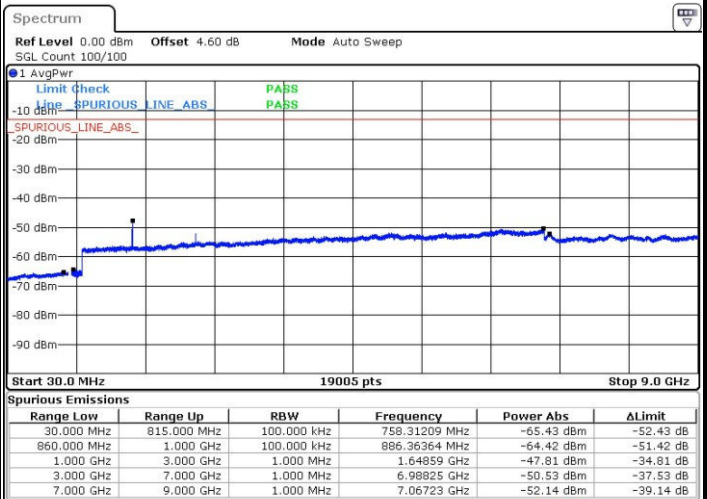

LTE Band 5 / 1.4MHz

Highest Channel / QPSK

Highest Channel / 16QAM

Date: 22 MAR 2017 14:31:16

Date: 22 MAR 2017 14:32:11

LTE Band 5 / 3MHz

Lowest Channel / QPSK

Lowest Channel / 16QAM

Date: 22 MAR 2017 14:40:21

Date: 22 MAR 2017 14:47:58

LTE Band 5 / 3MHz

Middle Channel / QPSK

Middle Channel / 16QAM

Date: 22 MAR 2017 14:49:35

Date: 22 MAR 2017 14:50:31

Highest Channel / QPSK