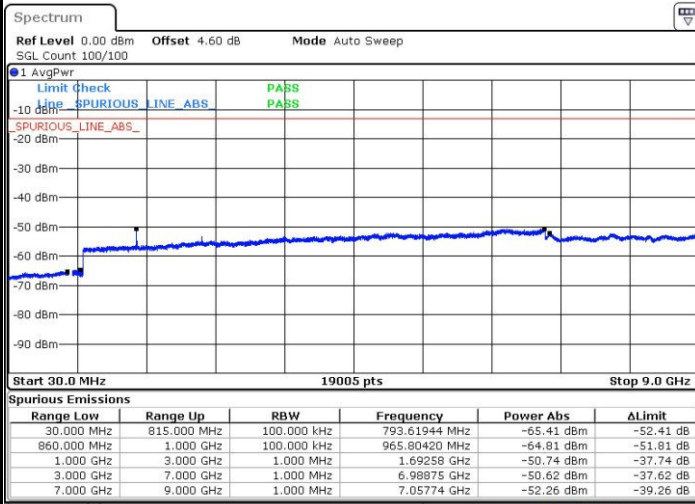

LTE Band 5 / 1.4MHz

Highest Channel / QPSK

Highest Channel / 16QAM

Date: 22 MAR 2017 14:31:16

Date: 22 MAR 2017 14:32:11

LTE Band 5 / 3MHz

Lowest Channel / QPSK

Lowest Channel / 16QAM

Date: 22 MAR 2017 14:40:21

Date: 22 MAR 2017 14:47:58

LTE Band 5 / 3MHz

Middle Channel / QPSK

Middle Channel / 16QAM

Date: 22 MAR 2017 14:49:35

Date: 22 MAR 2017 14:50:31

Highest Channel / QPSK

Highest Channel / 16QAM

Date: 22 MAR 2017 14:58:40

Date: 22 MAR 2017 14:59:36

LTE Band 5 / 5MHz

Lowest Channel / QPSK

Lowest Channel / 16QAM

Date: 22 MAR 2017 15:07:46

Date: 22 MAR 2017 15:08:41