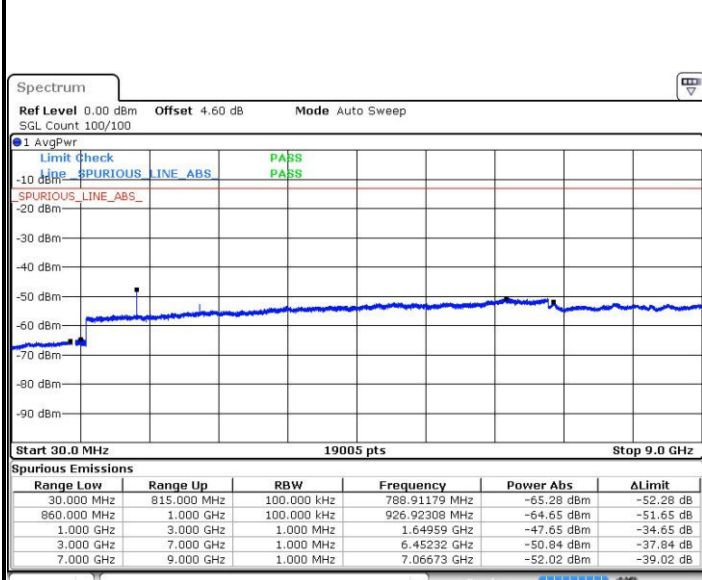

Highest Channel / 16QAM

Date: 22 MAR 2017 14:58:40

Date: 22 MAR 2017 14:59:36

LTE Band 5 / 5MHz

Lowest Channel / QPSK

Lowest Channel / 16QAM

Date: 22 MAR 2017 15:07:46

Date: 22 MAR 2017 15:08:41

Middle Channel / QPSK

Middle Channel / 16QAM

Date: 22 MAR 2017 15:10:18

Date: 22 MAR 2017 15:11:13

LTE Band 5 / 5MHz

Highest Channel / QPSK

Date: 22 MAR 2017 15:19:23

Highest Channel / 16QAM

Date: 22 MAR 2017 15:20:18

LTE Band 5 / 10MHz

Lowest Channel / QPSK

Date: 22 MAR 2017 16:04:39

Lowest Channel / 16QAM

Date: 22 MAR 2017 16:04:11

LTE Band 5 / 10MHz

Middle Channel / QPSK

Date: 22 MAR 2017 16:05:07

Middle Channel / 16QAM

Date: 22 MAR 2017 16:05:42

Highest Channel / QPSK

Date: 22 MAR 2017 16:06:42

Highest Channel / 16QAM

Date: 22 MAR 2017 16:06:14

LTE Band 7 / 5MHz