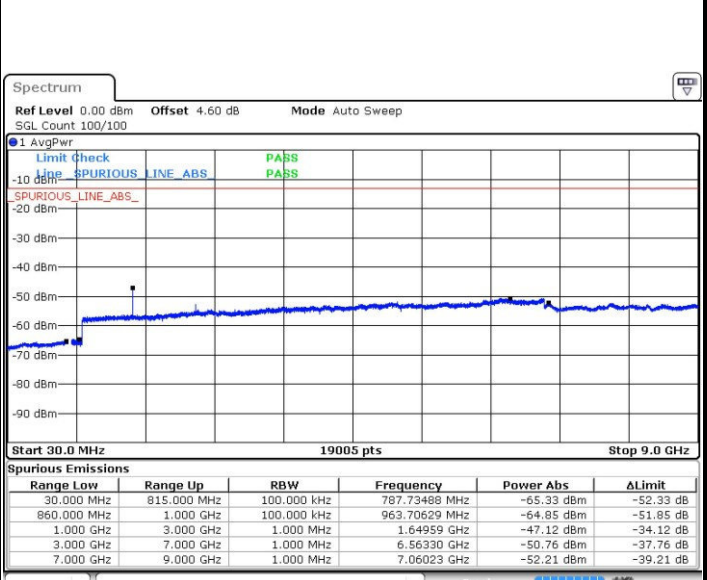

Middle Channel / QPSK

Middle Channel / 16QAM

Date: 22 MAR 2017 15:10:18

Date: 22 MAR 2017 15:11:13

LTE Band 5 / 5MHz

Highest Channel / QPSK

Date: 22 MAR 2017 15:19:23

Highest Channel / 16QAM

Date: 22 MAR 2017 15:20:18

LTE Band 5 / 10MHz

Lowest Channel / QPSK

Date: 22 MAR 2017 16:04:39

Lowest Channel / 16QAM

Date: 22 MAR 2017 16:04:11

LTE Band 5 / 10MHz

Middle Channel / QPSK

Date: 22 MAR 2017 16:05:07

Middle Channel / 16QAM

Date: 22 MAR 2017 16:05:42

Highest Channel / QPSK

Date: 22 MAR 2017 16:06:42

Highest Channel / 16QAM

Date: 22 MAR 2017 16:06:14

LTE Band 7 / 5MHz