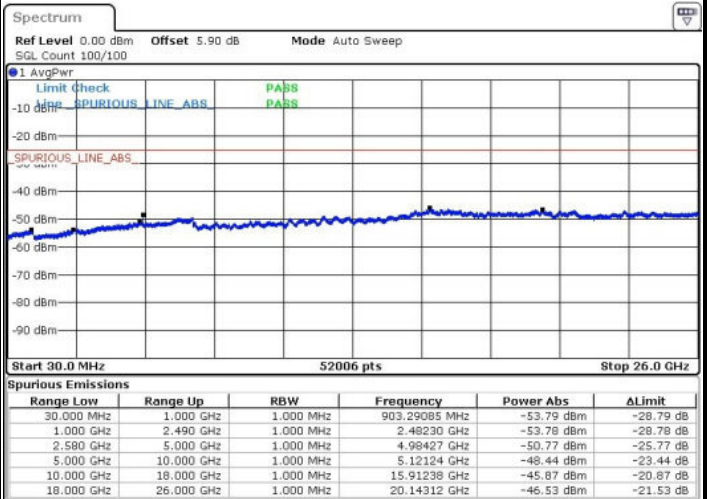

LTE Band 7 / 5MHz

Highest Channel / QPSK

Date: 22.MAR.2017 20:21:19

Highest Channel / 16QAM

Date: 22.MAR.2017 20:22:13

LTE Band 7 / 10MHz

Lowest Channel / QPSK

Date: 22.MAR.2017 20:34:24

Lowest Channel / 16QAM

Date: 22.MAR.2017 20:35:18

LTE Band 7 / 10MHz

Middle Channel / QPSK

Middle Channel / 16QAM

Date: 22.MAR.2017 20:37:07

Date: 22.MAR.2017 20:36:13

Highest Channel / QPSK

Highest Channel / 16QAM

Date: 22.MAR.2017 20:38:02

Date: 22.MAR.2017 20:38:57

LTE Band 7 / 15MHz

Lowest Channel / QPSK

Lowest Channel / 16QAM

Date: 22.MAR.2017 21:07:33

Date: 22.MAR.2017 21:04:08