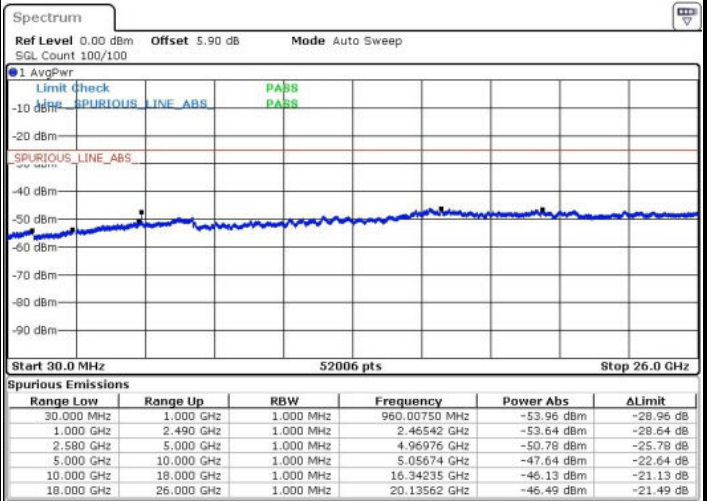

Middle Channel / QPSK

Middle Channel / 16QAM

Date: 22.MAR.2017 21:08:27

Date: 22.MAR.2017 21:05:12