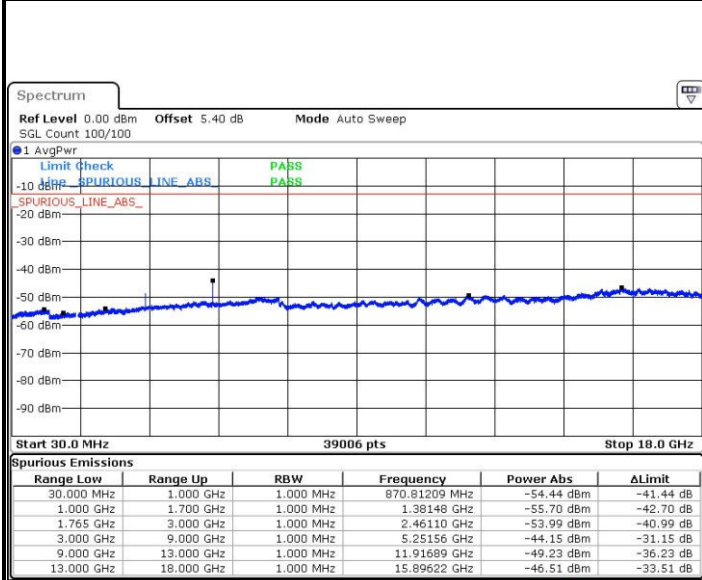

LTE Band 4 / 5MHz

Highest Channel / QPSK

Date: 22.MAR.2017 17:26:55

Highest Channel / 16QAM

Date: 22.MAR.2017 17:27:50

LTE Band 4 / 10MHz

Lowest Channel / QPSK

Date: 22.MAR.2017 17:34:01

Lowest Channel / 16QAM

Date: 22.MAR.2017 17:34:56

LTE Band 4 / 10MHz

Middle Channel / QPSK

Middle Channel / 16QAM

Date: 22 MAR 2017 17:36:34

Date: 22 MAR 2017 17:37:29

Highest Channel / QPSK

Highest Channel / 16QAM

Date: 22 MAR 2017 17:43:40

Date: 22 MAR 2017 17:44:35

LTE Band 4 / 15MHz

Lowest Channel / QPSK

Lowest Channel / 16QAM

Date: 22 MAR 2017 17:50:45

Date: 22 MAR 2017 17:51:41