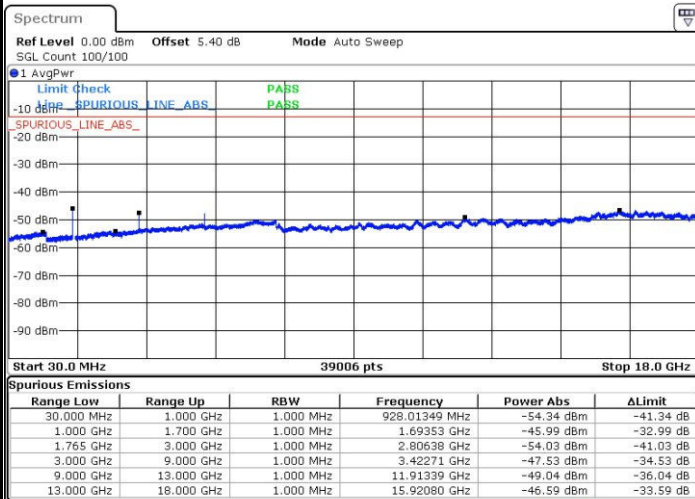

Middle Channel / QPSK

Middle Channel / 16QAM

Date: 22 MAR 2017 17:53:19

Date: 22 MAR 2017 17:54:14

LTE Band 4 / 15MHz

Highest Channel / QPSK

Date: 22.MAR.2017 18:00:24

Highest Channel / 16QAM

Date: 22.MAR.2017 18:01:20

LTE Band 4 / 20MHz

Lowest Channel / QPSK

Date: 22.MAR.2017 18:07:30

Lowest Channel / 16QAM

Date: 22.MAR.2017 18:08:25

LTE Band 4 / 20MHz

Middle Channel / QPSK