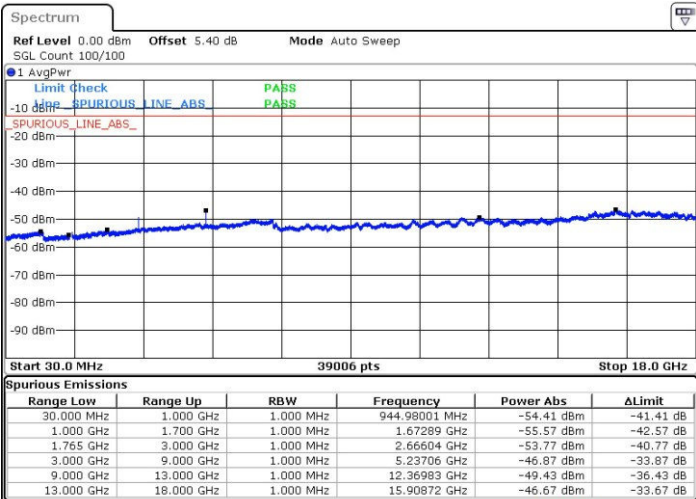

Lowest Channel / 16QAM

Date: 22.MAR.2017 17:34:56

LTE Band 4 / 10MHz

Middle Channel / QPSK

Middle Channel / 16QAM

Date: 22 MAR 2017 17:36:34

Date: 22 MAR 2017 17:37:29

Highest Channel / QPSK

Highest Channel / 16QAM

Date: 22 MAR 2017 17:43:40

Date: 22 MAR 2017 17:44:35

LTE Band 4 / 15MHz

Lowest Channel / QPSK

Lowest Channel / 16QAM

Date: 22 MAR 2017 17:50:45

Date: 22 MAR 2017 17:51:41