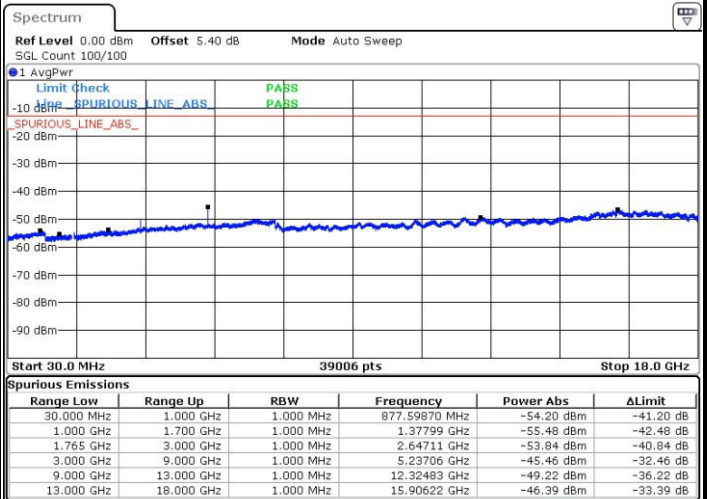

LTE Band 4 / 5MHz

Highest Channel / QPSK

Date: 22.MAR.2017 17:26:55

Highest Channel / 16QAM

Date: 22.MAR.2017 17:27:50

LTE Band 4 / 10MHz

Lowest Channel / QPSK

Date: 22.MAR.2017 17:34:01

Lowest Channel / 16QAM

Date: 22.MAR.2017 17:34:56

LTE Band 4 / 10MHz

Middle Channel / QPSK

Middle Channel / 16QAM

Date: 22 MAR 2017 17:36:34

Date: 22 MAR 2017 17:37:29

Highest Channel / QPSK

Highest Channel / 16QAM

Date: 22 MAR 2017 17:43:40

Date: 22 MAR 2017 17:44:35

LTE Band 4 / 15MHz

Lowest Channel / QPSK

Lowest Channel / 16QAM

Date: 22 MAR 2017 17:50:45

Date: 22 MAR 2017 17:51:41