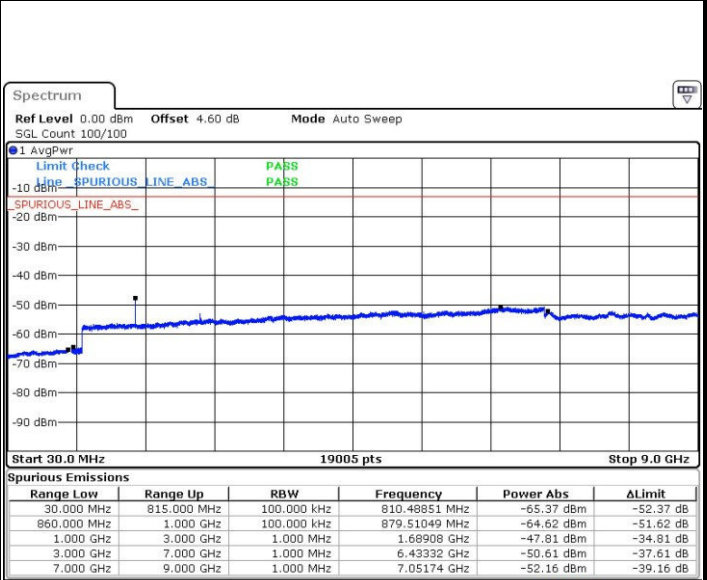

Highest Channel / 16QAM

Date: 22 MAR 2017 14:58:40

Date: 22 MAR 2017 14:59:36

LTE Band 5 / 5MHz

Lowest Channel / QPSK

Lowest Channel / 16QAM

Date: 22 MAR 2017 15:07:46

Date: 22 MAR 2017 15:08:41

Middle Channel / QPSK

Middle Channel / 16QAM

Date: 22 MAR 2017 15:10:18

Date: 22 MAR 2017 15:11:13

LTE Band 5 / 5MHz

Highest Channel / QPSK

Date: 22 MAR 2017 15:19:23

Highest Channel / 16QAM

Date: 22 MAR 2017 15:20:18

LTE Band 5 / 10MHz

Lowest Channel / QPSK

Date: 22 MAR 2017 16:04:39

Lowest Channel / 16QAM

Date: 22 MAR 2017 16:04:11

LTE Band 5 / 10MHz

Middle Channel / QPSK

Date: 22 MAR 2017 16:05:07

Middle Channel / 16QAM

Date: 22 MAR 2017 16:05:42

Highest Channel / QPSK

Date: 22 MAR 2017 16:06:42

Highest Channel / 16QAM

Date: 22 MAR 2017 16:06:14

LTE Band 7 / 5MHz