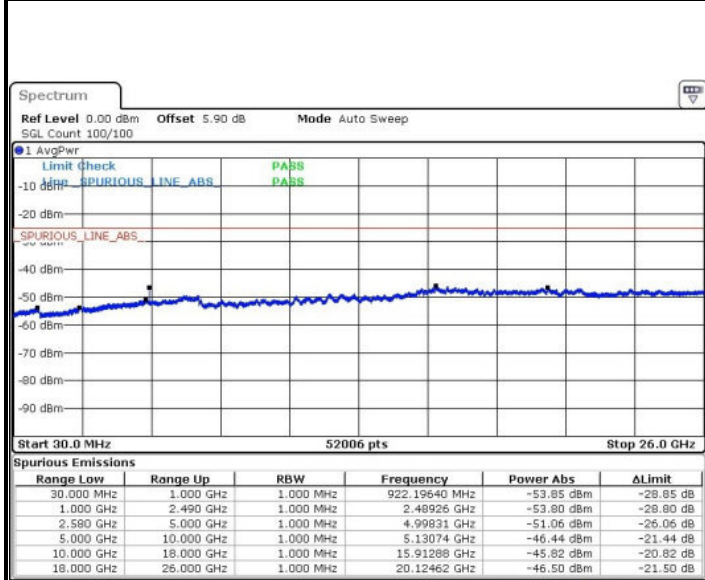

Date: 22 MAR 2017 16:05:07

Middle Channel / 16QAM

Date: 22 MAR 2017 16:05:42

Highest Channel / QPSK

Date: 22 MAR 2017 16:06:42

Highest Channel / 16QAM

Date: 22 MAR 2017 16:06:14

LTE Band 7 / 5MHz

Lowest Channel / QPSK

Lowest Channel / 16QAM

Date: 22.MAR.2017 20:17:41

Date: 22.MAR.2017 20:18:35

Middle Channel / QPSK

Middle Channel / 16QAM

Date: 22.MAR.2017 20:20:24

Date: 22.MAR.2017 20:19:30

LTE Band 7 / 5MHz

Highest Channel / QPSK

Date: 22.MAR.2017 20:21:19

Highest Channel / 16QAM

Date: 22.MAR.2017 20:22:13

LTE Band 7 / 10MHz

Lowest Channel / QPSK

Date: 22.MAR.2017 20:34:24

Lowest Channel / 16QAM

Date: 22.MAR.2017 20:35:18

LTE Band 7 / 10MHz

Middle Channel / QPSK

Middle Channel / 16QAM

Date: 22.MAR.2017 20:37:07

Date: 22.MAR.2017 20:36:13

Highest Channel / QPSK