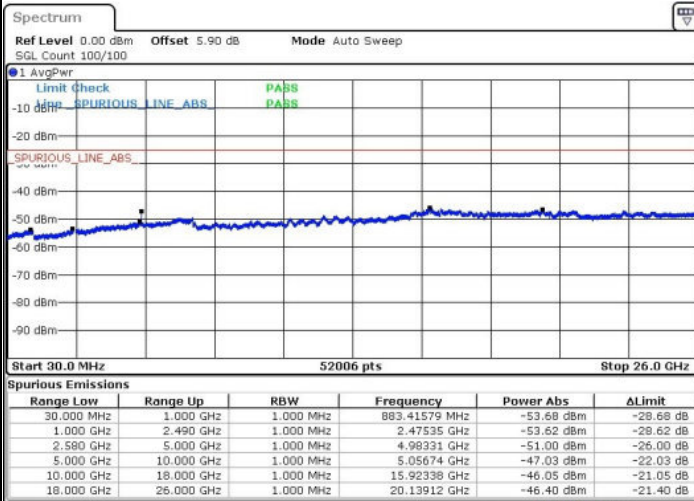

Middle Channel / QPSK

Middle Channel / 16QAM

Date: 22.MAR.2017 21:08:27

Date: 22.MAR.2017 21:05:12