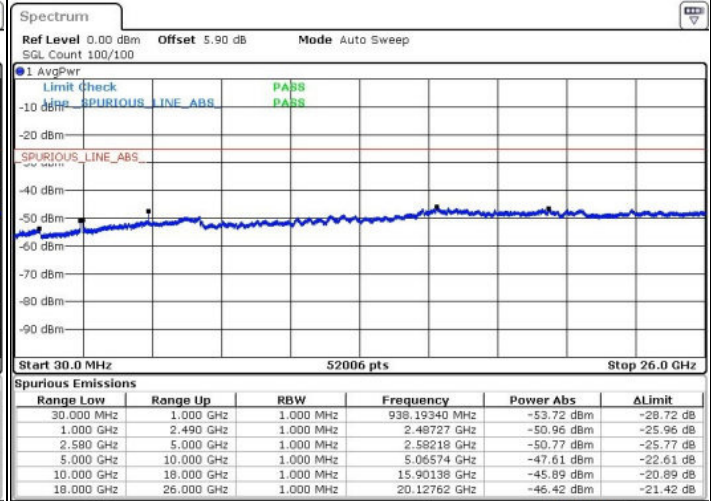

Date: 22 MAR 2017 16:05:07

Middle Channel / 16QAM

Date: 22 MAR 2017 16:05:42

Highest Channel / QPSK

Date: 22 MAR 2017 16:06:42

Highest Channel / 16QAM

Date: 22 MAR 2017 16:06:14

LTE Band 7 / 5MHz

Lowest Channel / QPSK

Lowest Channel / 16QAM

Date: 22.MAR.2017 20:17:41

Date: 22.MAR.2017 20:18:35

Middle Channel / QPSK

Middle Channel / 16QAM

Date: 22.MAR.2017 20:20:24

Date: 22.MAR.2017 20:19:30

LTE Band 7 / 5MHz

Highest Channel / QPSK

Date: 22.MAR.2017 20:21:19

Highest Channel / 16QAM

Date: 22.MAR.2017 20:22:13

LTE Band 7 / 10MHz

Lowest Channel / QPSK

Date: 22.MAR.2017 20:34:24