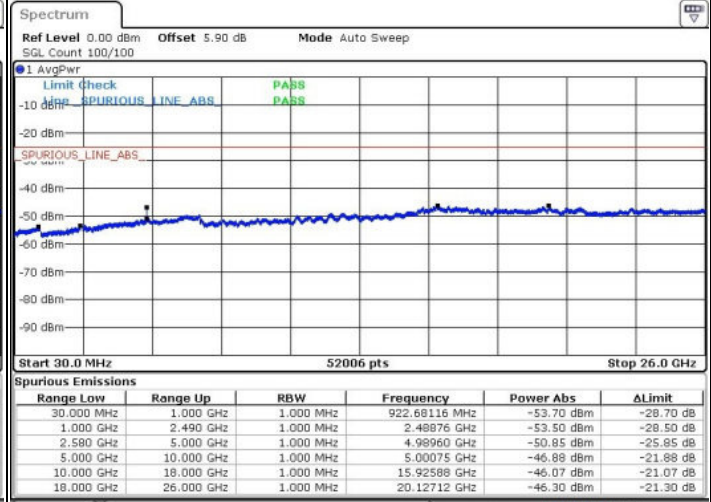

Date: 22 MAR 2017 15:20:18

LTE Band 5 / 10MHz

Lowest Channel / QPSK

Date: 22 MAR 2017 16:04:39

Lowest Channel / 16QAM

Date: 22 MAR 2017 16:04:11

LTE Band 5 / 10MHz

Middle Channel / QPSK

Date: 22 MAR 2017 16:05:07

Middle Channel / 16QAM

Date: 22 MAR 2017 16:05:42

Highest Channel / QPSK

Date: 22 MAR 2017 16:06:42

Highest Channel / 16QAM

Date: 22 MAR 2017 16:06:14

LTE Band 7 / 5MHz

Lowest Channel / QPSK

Lowest Channel / 16QAM

Date: 22.MAR.2017 20:17:41

Date: 22.MAR.2017 20:18:35

Middle Channel / QPSK

Middle Channel / 16QAM

Date: 22.MAR.2017 20:20:24

Date: 22.MAR.2017 20:19:30

LTE Band 7 / 5MHz

Highest Channel / QPSK

Date: 22.MAR.2017 20:21:19

Highest Channel / 16QAM

Date: 22.MAR.2017 20:22:13

LTE Band 7 / 10MHz

Lowest Channel / QPSK

Date: 22.MAR.2017 20:34:24