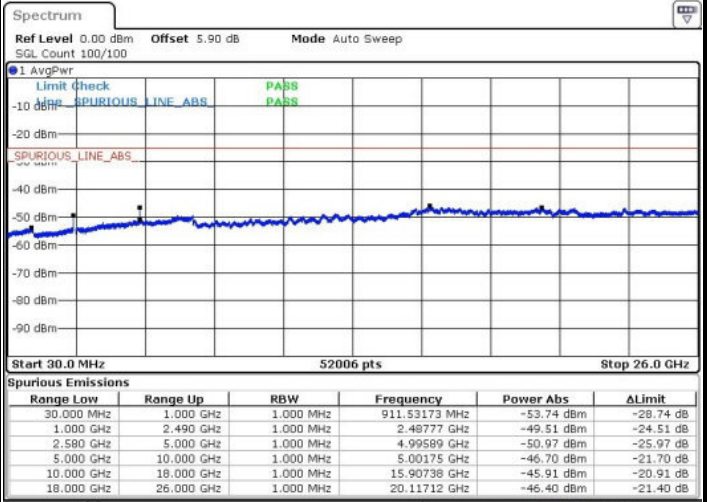

LTE Band 7 / 5MHz

Highest Channel / QPSK

Date: 22.MAR.2017 20:21:19

Highest Channel / 16QAM

Date: 22.MAR.2017 20:22:13

LTE Band 7 / 10MHz

Lowest Channel / QPSK

Date: 22.MAR.2017 20:34:24

Lowest Channel / 16QAM

Date: 22.MAR.2017 20:35:18

LTE Band 7 / 10MHz

Middle Channel / QPSK

Middle Channel / 16QAM

Date: 22.MAR.2017 20:37:07

Date: 22.MAR.2017 20:36:13

Highest Channel / QPSK

Highest Channel / 16QAM

Date: 22.MAR.2017 20:38:02

Date: 22.MAR.2017 20:38:57

LTE Band 7 / 15MHz

Lowest Channel / QPSK

Lowest Channel / 16QAM

Date: 22.MAR.2017 21:07:33

Date: 22.MAR.2017 21:04:08