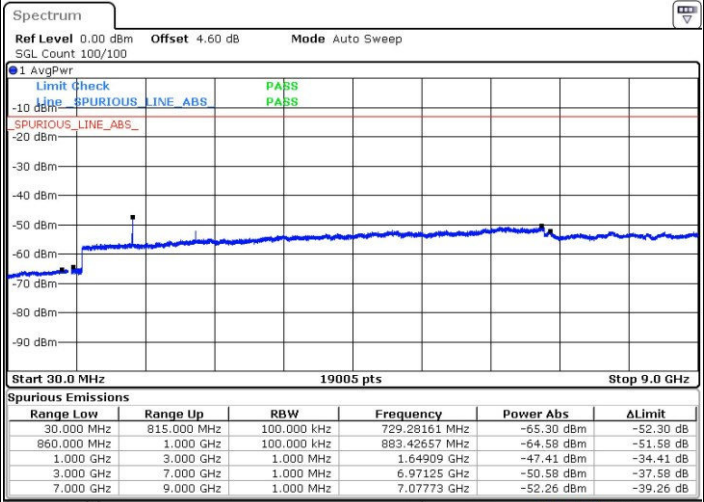

Date: 22 MAR 2017 14:40:21

Date: 22 MAR 2017 14:47:58

LTE Band 5 / 3MHz

Middle Channel / QPSK

Middle Channel / 16QAM

Date: 22 MAR 2017 14:49:35

Date: 22 MAR 2017 14:50:31

Highest Channel / QPSK

Highest Channel / 16QAM

Date: 22 MAR 2017 14:58:40

Date: 22 MAR 2017 14:59:36

LTE Band 5 / 5MHz

Lowest Channel / QPSK

Lowest Channel / 16QAM

Date: 22 MAR 2017 15:07:46

Date: 22 MAR 2017 15:08:41

Middle Channel / QPSK

Middle Channel / 16QAM

Date: 22 MAR 2017 15:10:18

Date: 22 MAR 2017 15:11:13

LTE Band 5 / 5MHz

Highest Channel / QPSK

Date: 22 MAR 2017 15:19:23

Highest Channel / 16QAM

Date: 22 MAR 2017 15:20:18

LTE Band 5 / 10MHz

Lowest Channel / QPSK

Date: 22 MAR 2017 16:04:39

Lowest Channel / 16QAM

Date: 22 MAR 2017 16:04:11

LTE Band 5 / 10MHz

Middle Channel / QPSK