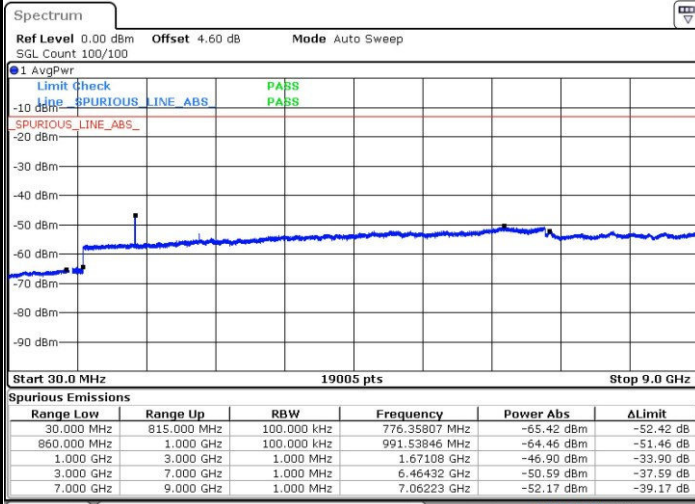

LTE Band 5 / 1.4MHz

Highest Channel / QPSK

Highest Channel / 16QAM

Date: 22 MAR 2017 14:31:16

Date: 22 MAR 2017 14:32:11

LTE Band 5 / 3MHz

Lowest Channel / QPSK

Lowest Channel / 16QAM

Date: 22 MAR 2017 14:40:21

Date: 22 MAR 2017 14:47:58

LTE Band 5 / 3MHz

Middle Channel / QPSK

Middle Channel / 16QAM

Date: 22 MAR 2017 14:49:35

Date: 22 MAR 2017 14:50:31

Highest Channel / QPSK

Highest Channel / 16QAM

Date: 22 MAR 2017 14:58:40

Date: 22 MAR 2017 14:59:36

LTE Band 5 / 5MHz

Lowest Channel / QPSK

Lowest Channel / 16QAM

Date: 22 MAR 2017 15:07:46

Date: 22 MAR 2017 15:08:41