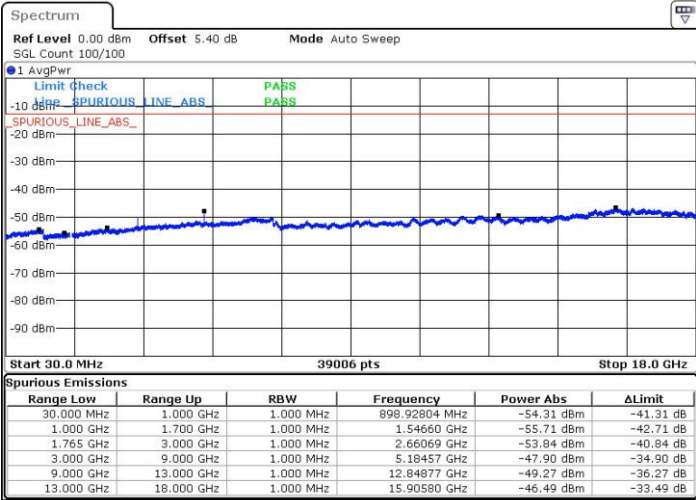

LTE Band 4 / 5MHz

Highest Channel / QPSK

Date: 22.MAR.2017 17:26:55

Highest Channel / 16QAM

Date: 22.MAR.2017 17:27:50

LTE Band 4 / 10MHz

Lowest Channel / QPSK

Date: 22.MAR.2017 17:34:01

Lowest Channel / 16QAM

Date: 22.MAR.2017 17:34:56

LTE Band 4 / 10MHz

Middle Channel / QPSK

Middle Channel / 16QAM

Date: 22 MAR 2017 17:36:34

Date: 22 MAR 2017 17:37:29

Highest Channel / QPSK

Highest Channel / 16QAM

Date: 22 MAR 2017 17:43:40

Date: 22 MAR 2017 17:44:35

LTE Band 4 / 15MHz

Lowest Channel / QPSK

Lowest Channel / 16QAM

Date: 22 MAR 2017 17:50:45

Date: 22 MAR 2017 17:51:41

Middle Channel / QPSK

Middle Channel / 16QAM

Date: 22 MAR 2017 17:53:19

Date: 22 MAR 2017 17:54:14

LTE Band 4 / 15MHz

Highest Channel / QPSK

Date: 22.MAR.2017 18:00:24

Highest Channel / 16QAM