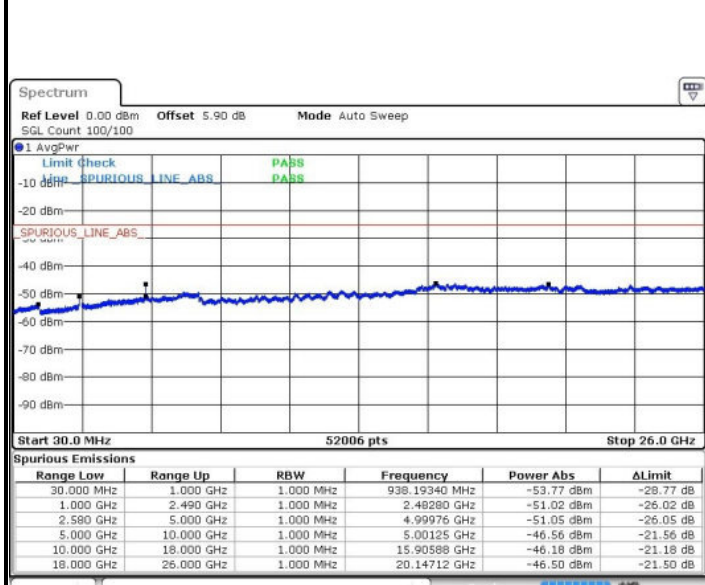

Lowest Channel / QPSK

Lowest Channel / 16QAM

Date: 22.MAR.2017 20:17:41

Date: 22.MAR.2017 20:18:35

Middle Channel / QPSK

Middle Channel / 16QAM

Date: 22.MAR.2017 20:20:24

Date: 22.MAR.2017 20:19:30

LTE Band 7 / 5MHz

Highest Channel / QPSK

Date: 22.MAR.2017 20:21:19

Highest Channel / 16QAM

Date: 22.MAR.2017 20:22:13

LTE Band 7 / 10MHz

Lowest Channel / QPSK

Date: 22.MAR.2017 20:34:24

Lowest Channel / 16QAM

Date: 22.MAR.2017 20:35:18

LTE Band 7 / 10MHz

Middle Channel / QPSK

Middle Channel / 16QAM

Date: 22.MAR.2017 20:37:07

Date: 22.MAR.2017 20:36:13

Highest Channel / QPSK

Highest Channel / 16QAM

Date: 22.MAR.2017 20:38:02

Date: 22.MAR.2017 20:38:57

LTE Band 7 / 15MHz

Lowest Channel / QPSK

Lowest Channel / 16QAM

Date: 22.MAR.2017 21:07:33

Date: 22.MAR.2017 21:04:08