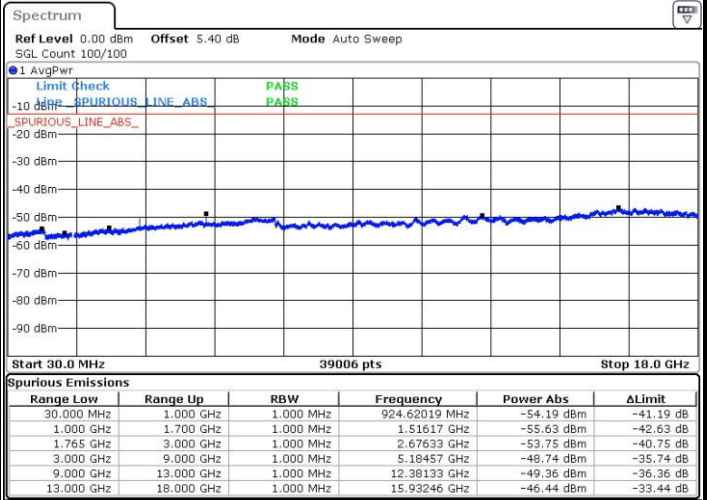

LTE Band 4 / 5MHz

Highest Channel / QPSK

Date: 22.MAR.2017 17:26:55

Highest Channel / 16QAM

Date: 22.MAR.2017 17:27:50

LTE Band 4 / 10MHz

Lowest Channel / QPSK

Date: 22.MAR.2017 17:34:01

Lowest Channel / 16QAM

Date: 22.MAR.2017 17:34:56

LTE Band 4 / 10MHz

Middle Channel / QPSK

Middle Channel / 16QAM

Date: 22 MAR 2017 17:36:34

Date: 22 MAR 2017 17:37:29

Highest Channel / QPSK

Highest Channel / 16QAM

Date: 22 MAR 2017 17:43:40

Date: 22 MAR 2017 17:44:35

LTE Band 4 / 15MHz

Lowest Channel / QPSK

Lowest Channel / 16QAM

Date: 22 MAR 2017 17:50:45

Date: 22 MAR 2017 17:51:41